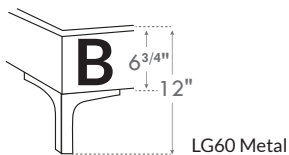

***Leg choices**
(Only for Bed base with legs)

N.B.

La hauteur du pied et longeron varie selon la patte choisie.
Foot & siderail height varies according to leg choice.

4" Base contour LARGE | WIDE contour Base

DIMENSIONS

Lit grandeur complète
Complete bed size

Base: 12" Haut | Height

L x P/D x H

K 87" x 91" x 49"
Q 69" x 91" x 49"
D 64" x 87" x 49"
S 49" x 87" x 49"

***Avec pattes | *With Legs**
K 410 - Q 411 - D 412 - S 413