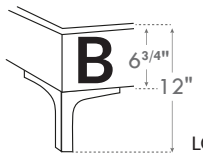

*Leg choices

(Only for Bed base with legs)

LG182 Bois | Wood

LG60 Metal

LG189 Metal

N.B.

La hauteur du pied et longeron varie selon la patte choisie.
Foot & siderail height varies according to leg choice.

4" Base contour LARGE | WIDE contour Base

DIMENSIONS

Lit grandeur complète
Complete bed size

Base: 12" Haut | Height

L x P/D x H

K 87" x 91" x 56"
Q 69" x 91" x 56"
D 64" x 87" x 56"
S 49" x 87" x 56"

*Avec pattes | *With Legs
K 410 - Q 411 - D 412 - S 413