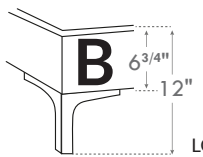

*Leg choices

(Only for Bed base with legs)

LG182 Bois | Wood

LG60 Metal

LG189 Metal

N.B.

La hauteur du pied et longeron varie selon la patte choisie.
Foot & siderail height varies according to leg choice.

4" Base contour LARGE | WIDE contour Base

DIMENSIONS

Lit grandeur complète
Complete bed size

Base: 12" Haut | Height

K
Q
D
S

L x P/D x H

87" x 91" x 56"

69" x 91" x 56"

64" x 87" x 56"