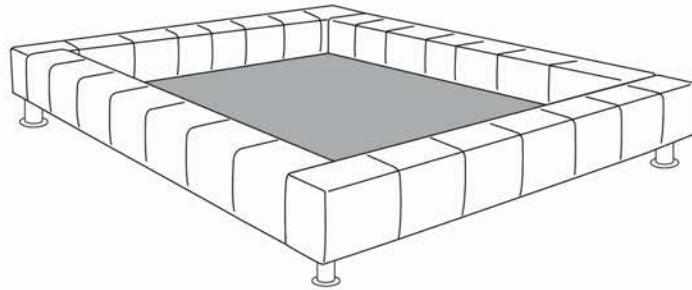

BRIDGE

Lit bridge *Bed items*

Base de Lit/Bed base

372 California King (US only/seulement) | 380 King | 360 Queen | 314 Simple/ Single