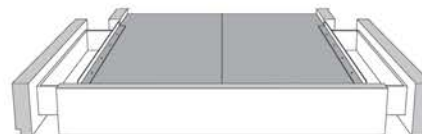

**Rangement à tiroir latéraux
With Side Drawers**
450-451 (2 tiroirs | drawers)
452-453 (1 tiroir | drawer)

Base avec contour MINCE 2" | Base with NARROW contour 2"

Grandeur | Size King: 82 x 84 x 12 | Queen: 64 x 84 x 12 | Double: 59 x 80 x 12 | Simple/Single: 44 x 80 x 12

**Avec pattes - Lit réglable
With Legs - Adjustable bed**
560-561-563

	King	Queen	Simple | Single
Lit grandeur complète : Complete Bed Size :	87x89x56	69x89x56	49x89x56
Intérieur | Inside :	78x82x12	61x82x12	40x82x12