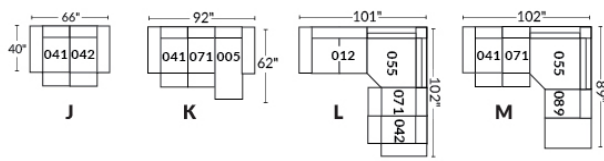

EXEMPLE 23" EXAMPLE