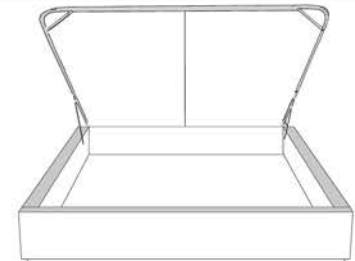

Avec rangement | With Storage
430-431-432-433