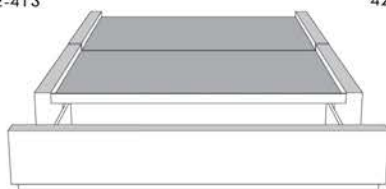

**Rangement à tiroir frontal
With Front Drawer**
440-441-442
Base lit simple N/D | Single base N/A