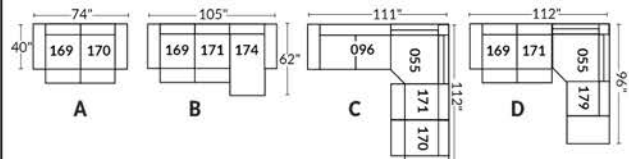

EXEMPLE 30" EXAMPLE