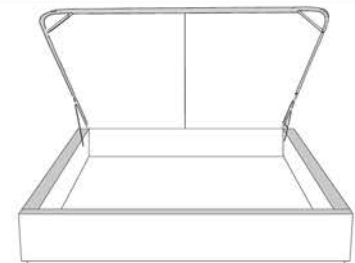

Avec rangement | With Storage
430-431-432-433