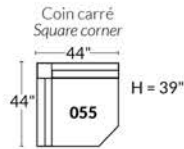

Autres | Others