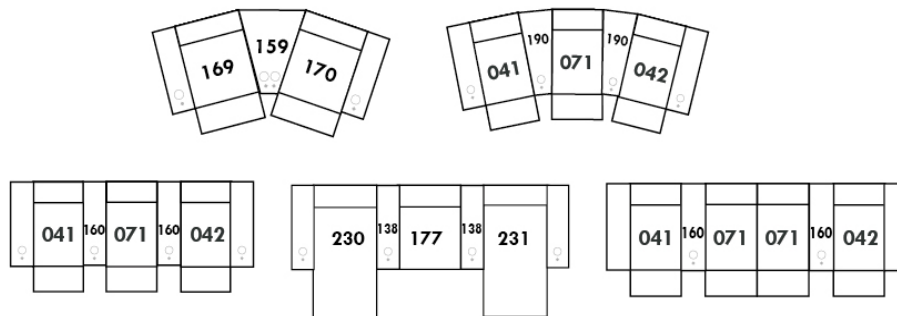

SUGGESTED CONFIGURATIONS