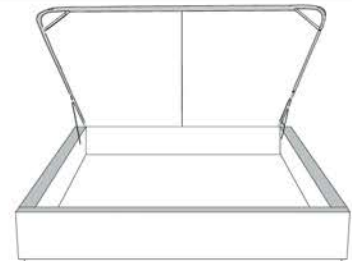

Avec rangement | With Storage
430-431-432-433