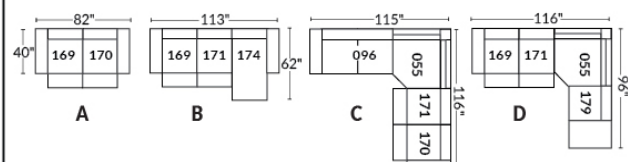

EXEMPLE 30" EXAMPLE