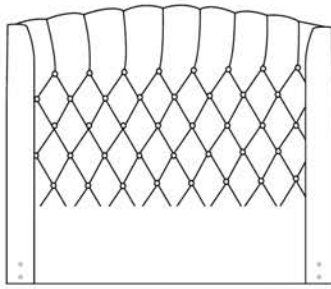

Tête de lit **MELANIE** Headboard

(voir la liste de prix 99905) | (See Price list 99905)

TÊTE DE LIT | HEADBOARD

Option de clous | Nail options

Tête de lit avec oreilles | Headboard with wings
400 - 401 - 402 - 403

Lit grandeur complète | Complete bed size

	Large | Wide L x P/D x H	Mince | Narrow L x P/D x H
K	87 x 90 x 56	87 x 88 x 56
Q	69 x 90 x 56	69 x 88 x 56
D	64 x 86 x 56	64 x 84 x 56
S	49 x 86 x 56	49 x 84 x 56