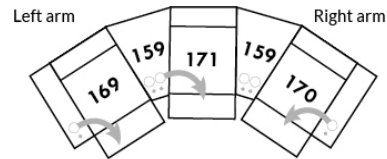

EXAMPLE A:

041-169: Controller and cup holder on the left arm

071-171: hidden touch sensor buttons on side of seat

042-170: Controller and cup holder on right arm

EXAMPLE B:

071-171: These two items can be connected to a smart cup holder which will control the recliner. You must then use one of these items: 138,159, 160 and 190