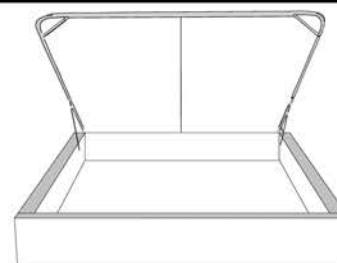

Avec rangement | With Storage
430-431-432-433