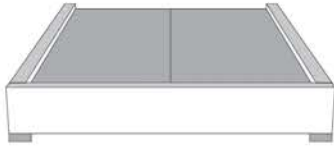

Base avec contour LARGE 4" | Base with WIDE contour 4"

Grandeur | Size King: 87 x 79 x 12 | Queen: 69 x 79 x 12 | Double: 64 x 75 x 12 | Simple/Single: 49 x 75 x 12

*Avec pattes | With Legs
410-411-412-413