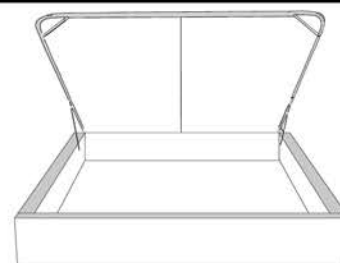

Avec rangement | With Storage
430-431-432-433