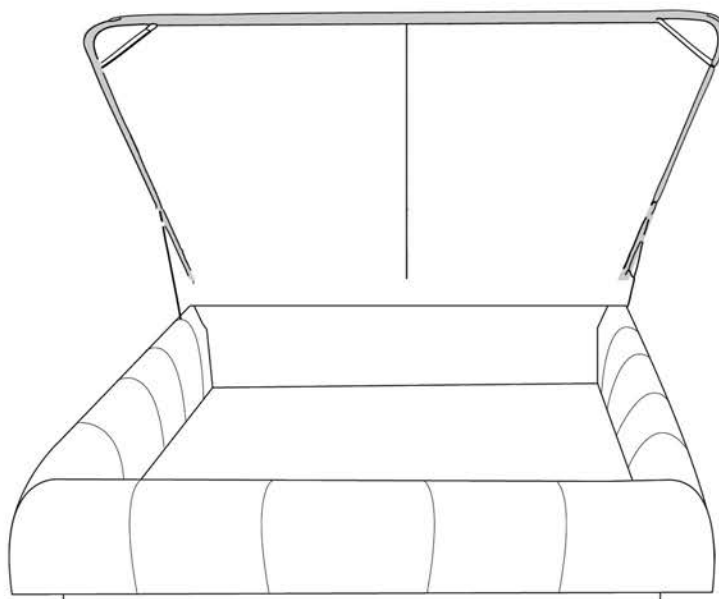

Lit avec rangement | *Bed with storage*

365 King | 366 Queen | 367 Double | 368 Simple/ *Single*

www.jaymar.ca

Les illustrations sont génériques et n'indiquent pas tous les détails de coutures.
The sketches are generic and do not reflect all sewing details.

R: 2016-02