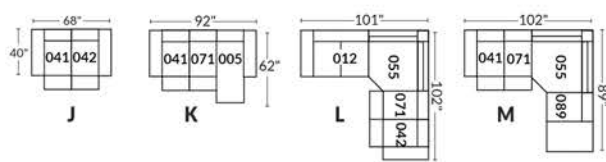

EXEMPLE 23" EXAMPLE