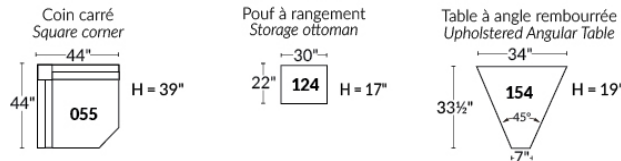

Autres | Others