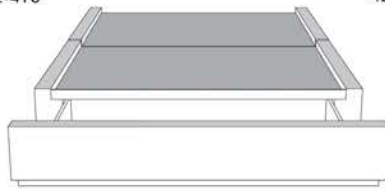

**Rangement à tiroir frontal
With Front Drawer**
440-441-442
Base lit simple N/D | Single base N/A