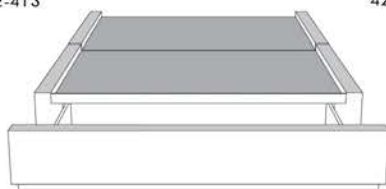

**Rangement à tiroir frontal
With Front Drawer**
440-441-442
Base lit simple N/D | Single base N/A