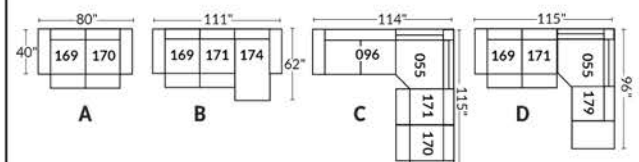

EXEMPLE 30" EXAMPLE