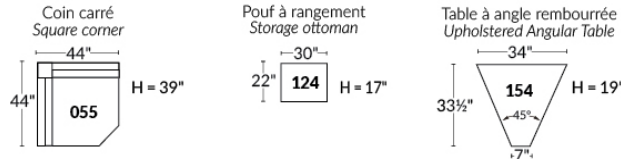

Autres | Others