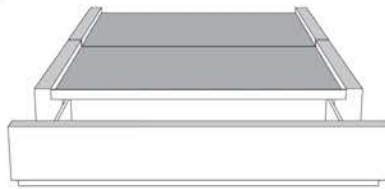

Rangement à tiroir frontal
With Front Drawer
440-441

Base lit simple N/D | Single base N/A