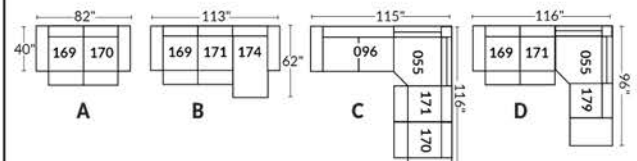

EXEMPLE 30" EXAMPLE