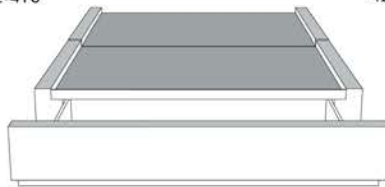

**Rangement à tiroir frontal
With Front Drawer**
440-441-442
Base lit simple N/D | Single base N/A