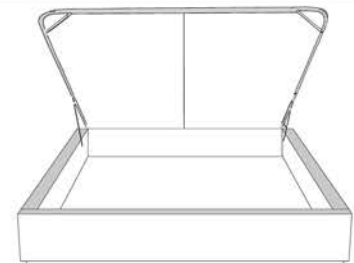

Avec rangement | With Storage
430-431-432-433