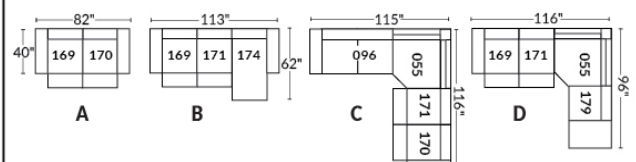

EXEMPLE 30" EXAMPLE