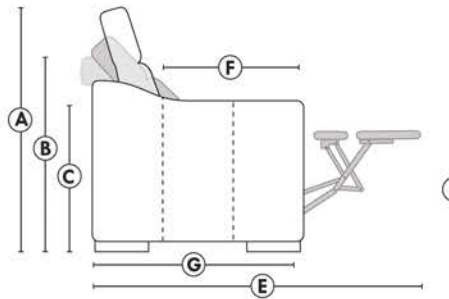

VANDA

PARALLELE
Collection 33

Jaymar

Conçu et fabriqué fièrement au Canada
Proudly designed and made in Canada

SPECIFICATIONS