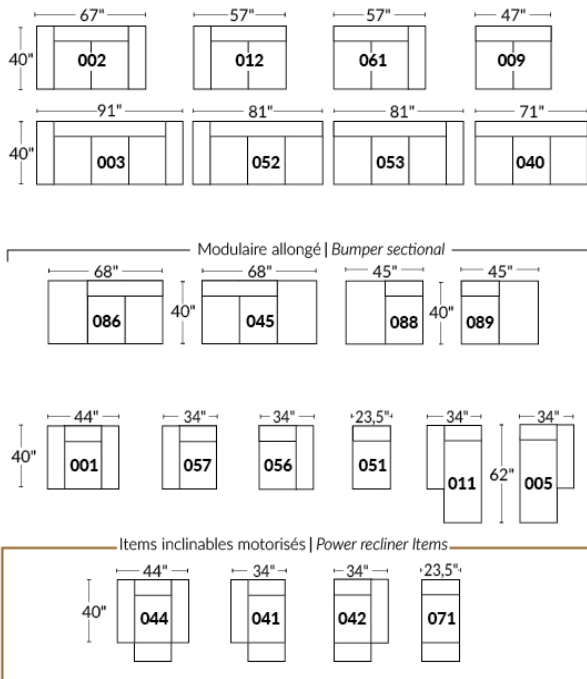

SIÈGE 23" DE LARGE | 23" SEAT WIDTH