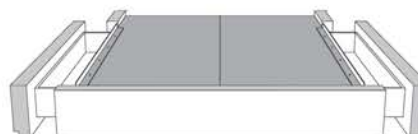

**Rangement à tiroir latéraux
With Side Drawers**
450-451 (2 tiroirs | drawers)
452-453 (1 tiroir | drawer)

Base avec contour MINCE 2" | Base with NARROW contour 2"

Grandeur | Size King: 82 x 77 x 12 | Queen: 64 x 77 x 12 | Double: 59 x 73 x 12 | Simple/Single: 44 x 73 x 12

**Avec pattes - Lit réglable
With Legs - Adjustable bed**
560-561-563

	King	Queen	Simple | Single
Lit grandeur complète : Complete Bed Size :	87x87x47	69x87x47	49x87x47
Intérieur | Inside :	78x82x12	61x82x12	40x82x12