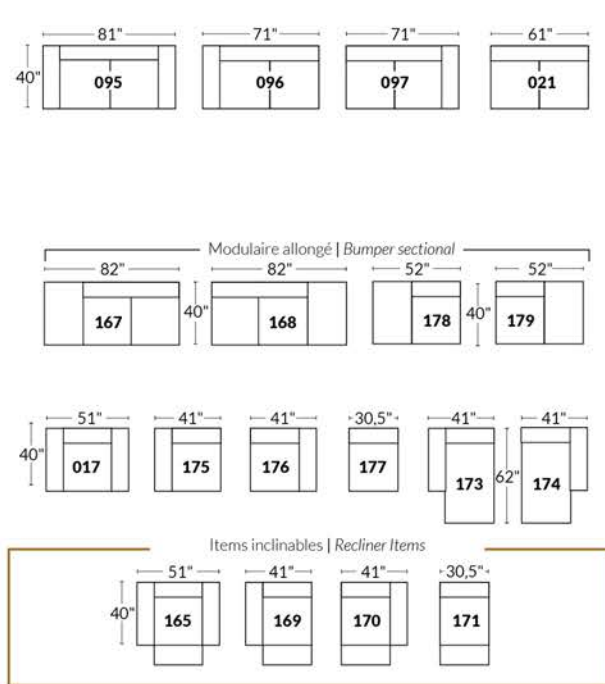

SIÈGE 30" DE LARGE | 30" SEAT WIDTH