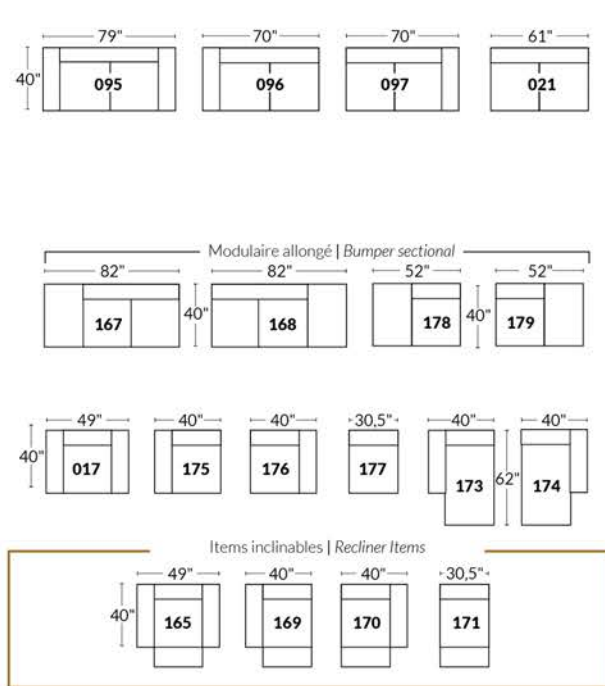

SIÈGE 30" DE LARGE | 30" SEAT WIDTH