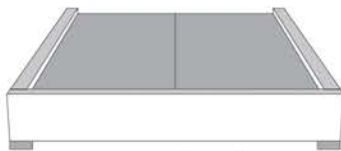

Avec pattes | With Legs
410-411-412-413