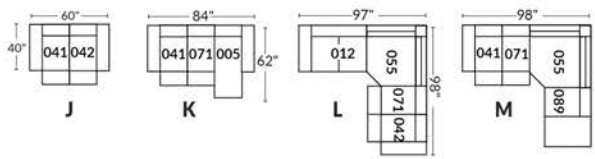

Autres | Others

EXEMPLE 23" EXAMPLE