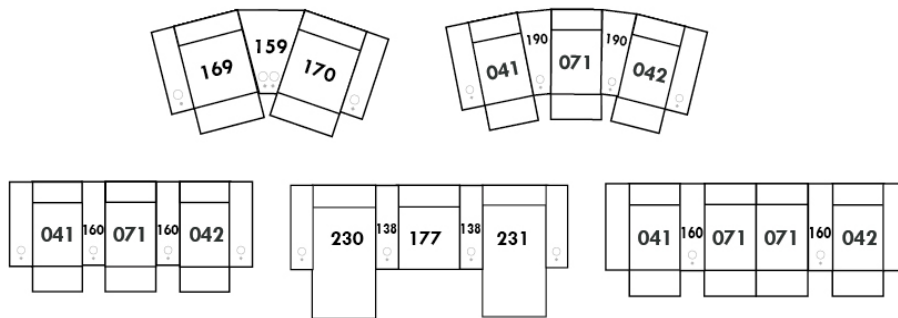

SUGGESTED CONFIGURATIONS