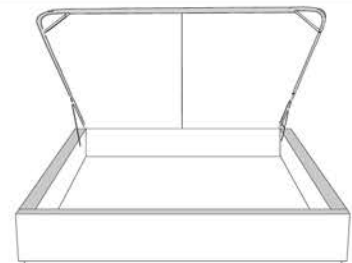

Avec rangement | With Storage
430-431