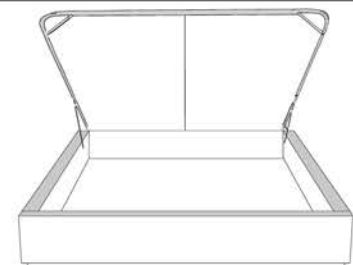

Avec rangement | With Storage
430-431-432-433