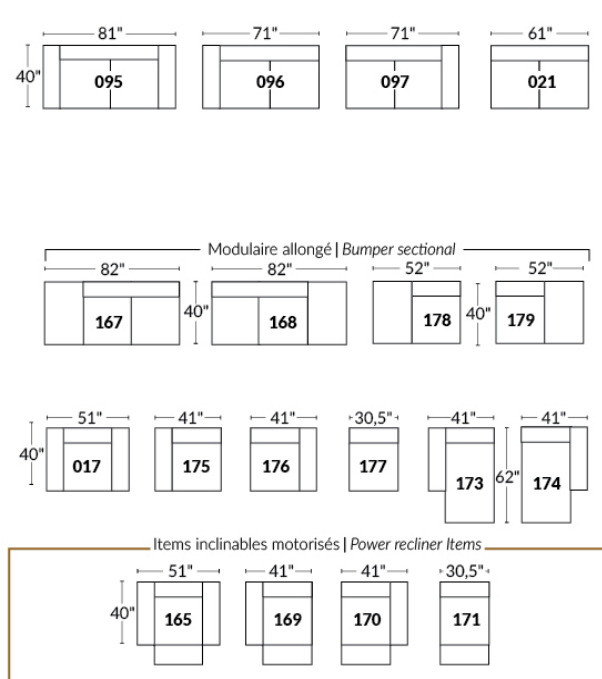

SIÈGE 30" DE LARGE | 30" SEAT WIDTH