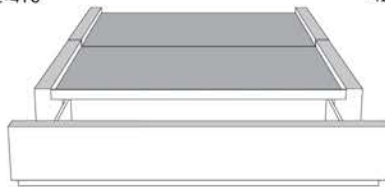

**Rangement à tiroir frontal
With Front Drawer**
440-441-442
Base lit simple N/D | Single base N/A