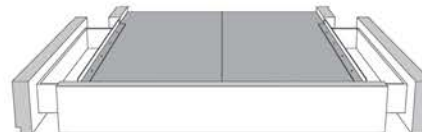

**Rangement à tiroir latéraux
With Side Drawers**
450-451 (2 tiroirs | drawers)
452-453 (1 tiroir | drawer)

Base avec contour MINCE 2" | Base with NARROW contour 2"

Grandeur | Size King: 82 x 84 x 12 | Queen: 64 x 84 x 12 | Double: 59 x 80 x 12 | Simple/Single: 44 x 80 x 12

**Avec pattes - Lit réglable
With Legs - Adjustable bed**
560-561-563

	King	Queen	Simple | Single
Lit grandeur complète : Complete Bed Size :	87x89x49	69x89x49	49x89x49
Intérieur | Inside :	78x82x12	61x82x12	40x82x12