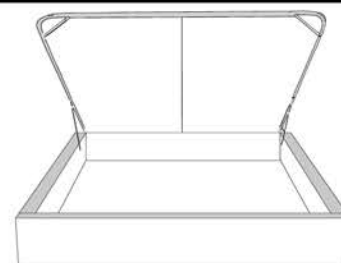

Avec rangement | With Storage
430-431-432-433