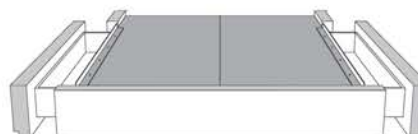

**Rangement à tiroir latéraux
With Side Drawers**
450-451 (2 tiroirs | drawers)
452-453 (1 tiroir | drawer)

Base avec contour MINCE 2" | Base with NARROW contour 2"

Grandeur | Size King: 82 x 77 x 12 | Queen: 64 x 77 x 12 | Double: 59 x 73 x 12 | Simple/Single: 44 x 73 x 12

**Avec pattes - Lit réglable
With Legs - Adjustable bed**
560-561-563

	King	Queen	Simple | Single
Lit grandeur complète : Complete Bed Size :	87x87x47	69x87x47	49x87x47
Intérieur | Inside :	78x82x12	61x82x12	40x82x12