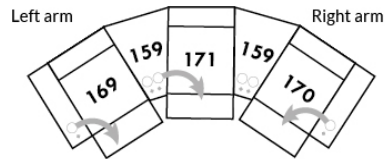

EXAMPLE A:

041-169: Controller and cup holder on the left arm

071-171: hidden touch sensor buttons on side of seat

042-170: Controller and cup holder on right arm

EXAMPLE B:

071-171: These two items can be connected to a smart cup holder which will control the recliner. You must then use one of these items: 138,159, 160 and 190