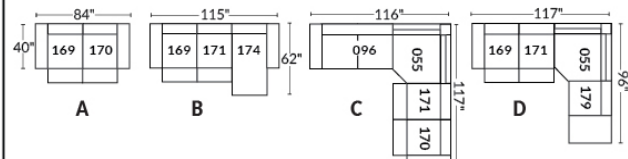

EXEMPLE 30" EXAMPLE