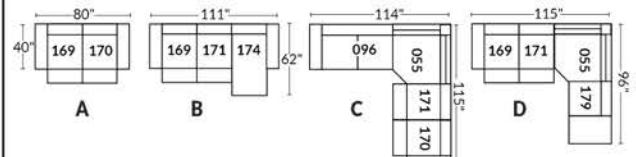

EXEMPLE 30" EXAMPLE