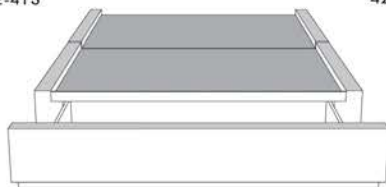

**Rangement à tiroir frontal
With Front Drawer**
440-441-442
Base lit simple N/D | Single base N/A