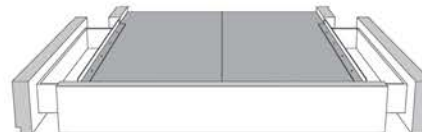

**Rangement à tiroir latéraux
With Side Drawers**
450-451 (2 tiroirs | drawers)
452-453 (1 tiroir | drawer)

Base avec contour MINCE 2" | Base with NARROW contour 2"

Grandeur | Size King: 82 x 77 x 12 | Queen: 64 x 77 x 12 | Double: 59 x 73 x 12 | Simple/Single: 44 x 73 x 12

**Avec pattes - Lit réglable
With Legs - Adjustable bed**
560-561-563

	King	Queen	Simple | Single
Lit grandeur complète : Complete Bed Size :	87x87x56	69x87x56	49x87x56
Intérieur | Inside :	78x82x12	61x82x12	40x82x12