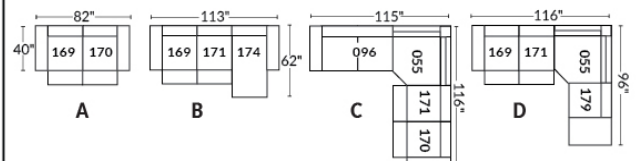

EXEMPLE 30" EXAMPLE