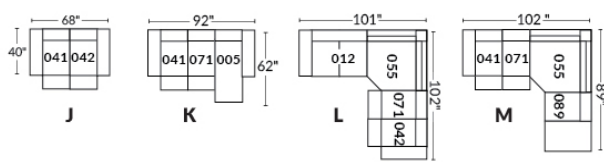

EXEMPLE 23" EXAMPLE