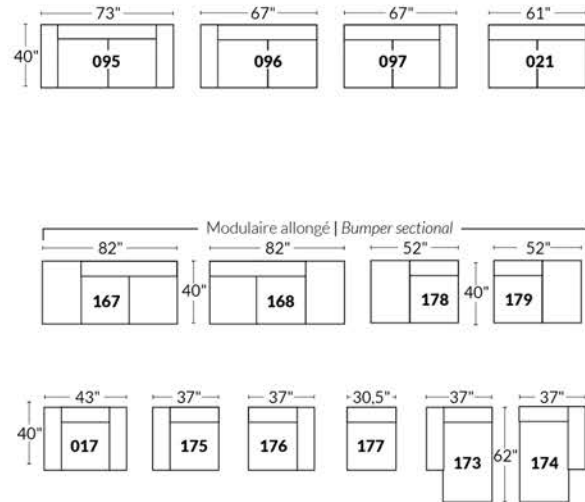

SIÈGE 30" DE LARGE | 30" SEAT WIDTH