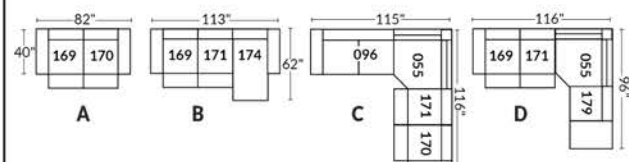

EXEMPLE 30" EXAMPLE