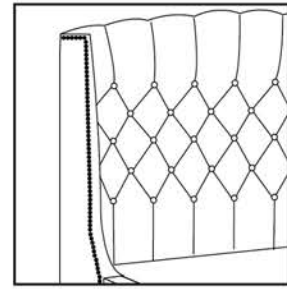

Silver - Copper - Pewter - Brass
7/8" diametre

Base avec contour LARGE 4" | Base with WIDE contour 4"

Grandeur | Size King: 87 x 79 x 12 | Queen: 69 x 79 x 12 | Double: 64 x 75 x 12 | Simple/Single: 49 x 75 x 12