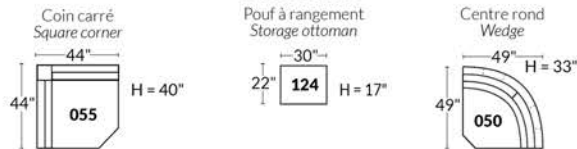

Autres | Others