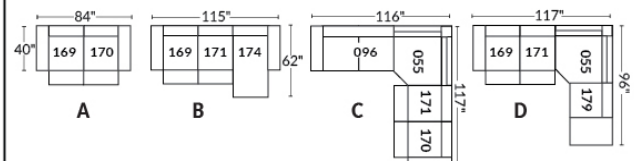

EXEMPLE 30" EXAMPLE