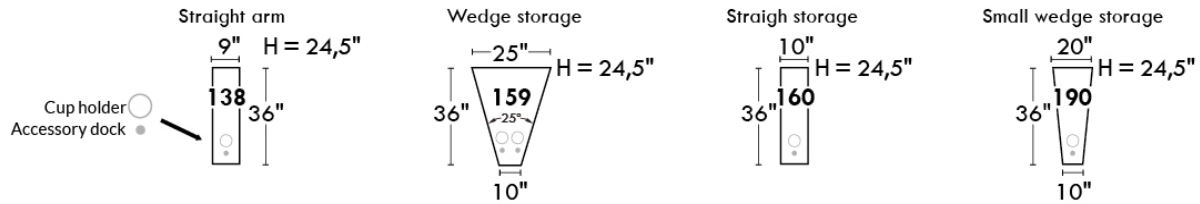

Items 138-159-160-190 and large arm.

Accessory docks and cups are Optional. *Not available on small arms*

Please specify on which arms you want the accessory docks and cup holders.

NB: Item 138-159-160-190 are unfinished on the sides, must be used between 2 seats.

Each storage item has 2 USB ports and one electrical outlet inside the storage.