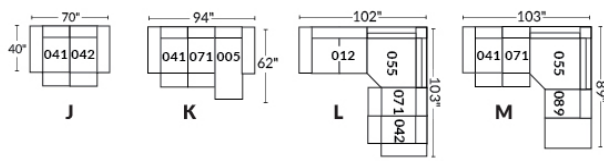

EXEMPLE 23" EXAMPLE