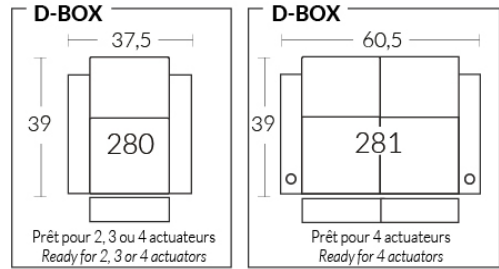

LIVING

LIVING CINÉMA-MAISON - HOME THEATRE COLLECTION

Les dimensions varient légèrement d'un modèle à l'autre
Largeur 37,5" x Profondeur moyenne 39" x Hauteur moyenne 42"
Largeur d'assise 23" | Profondeur d'assise 21" | Hauteur d'assise 20" | Hauteur du bras 25" à 27" | Largeur du bras 7,25" | Hauteur de pattes 2"

Dimensions vary slightly from model to model
Length 37.5" x Average Depth 39" x Average Height 42"
Seat Width 23" | Seat Depth 21" | Seat Height 20" | Arm Height 25" to 27" | Arm Width 7.25" | Leg Height 2"

ITEMS | SKUS