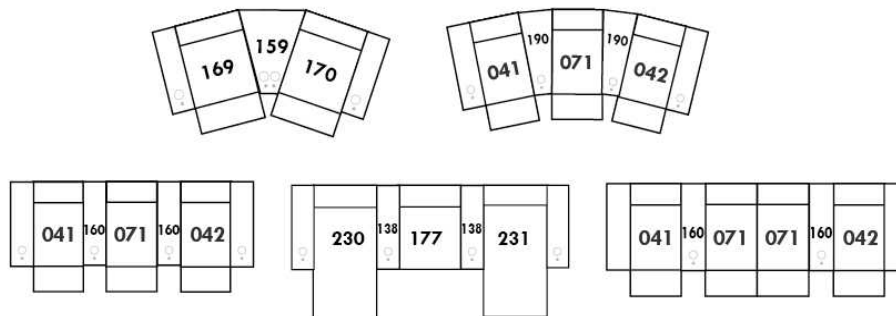

Each storage item has 2 USB ports and one electrical outlet inside the storage.

SUGGESTED CONFIGURATIONS

MARSEILLE

FEATURES:

- Manual adjustable headrest on all items (2 on square corner & stationary on wedge).
- *Wall hugger power recliners with full footrest (manual n/a).
- Power recliner lounge chair (manual n/a) with power headrest in option. Wall clearance 8" & front 5".
- Seat cushions with shaped foam + 1" layer of memory foam on top; arm with memory foam.
- Stitching: Small thread in fabric & large flat thread in leather.
- *Excludes 043 & 163 chairs: Wall clearance 16"