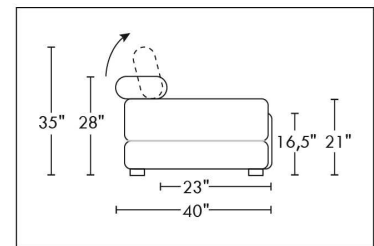

PARIS

Hauteur complète 28"/35" | Hauteur de siège 16½" | Hauteur devant bras 21" | Profondeur d'assise 23"
Total Height 28"/35" | Seat Height 16½" | Arm Height 21" | Seat Depth 23"