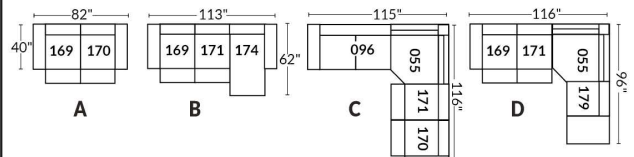

EXEMPLE 30" EXAMPLE