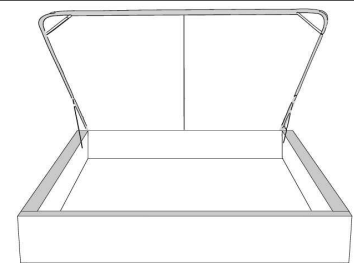

Avec rangement | With Storage
430-431-432-433