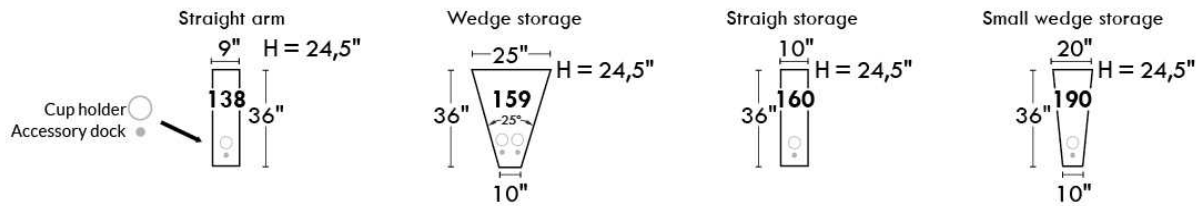

Each storage item has 2 USB ports and one electrical outlet inside the storage.

SUGGESTED CONFIGURATIONS

MARSEILLE

FEATURES:

- Manual adjustable headrest on all items (2 on square corner & stationary on wedge).
- *Wall hugger power recliners with full footrest (manual n/a).
- Power recliner lounge chair (manual n/a) with power headrest in option. Wall clearance 8" & front 5".
- Seat cushions with shaped foam + 1" layer of memory foam on top; arm with memory foam.
- Stitching: Small thread in fabric & large flat thread in leather.
- *Excludes 043 & 163 chairs: Wall clearance 16"