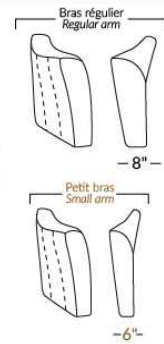

BRAS | ARMS

Option de bras:
Bras Régulier Large 8" ou Petit bras 6"

Arm option
Regular arm Large 8" or Small arm 6"

Contrôle de l'inclinaison situé à l'extérieur du bras
Recliner control located on the outside of the arm.