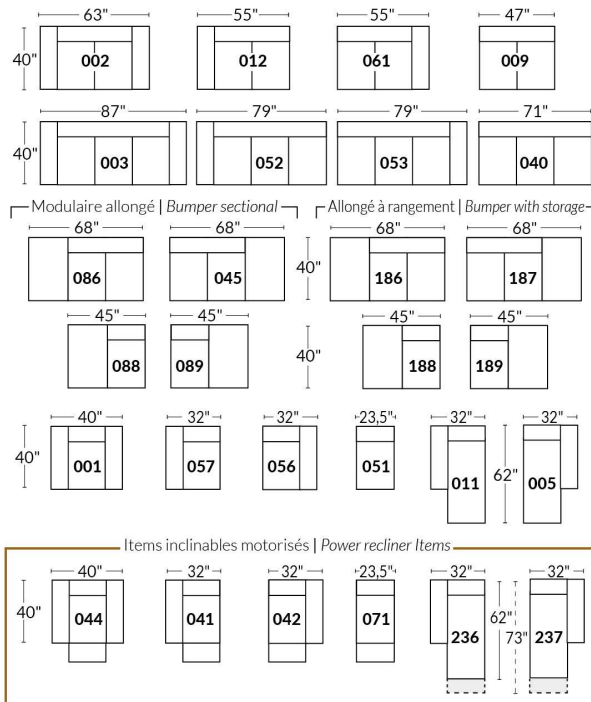

SIÈGE 23" DE LARGE | 23" SEAT WIDTH