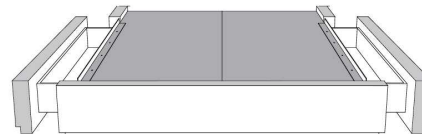

Rangement à tiroir latéraux
With Side Drawers
450-451 (2 tiroirs | drawers)

Base avec contour MINCE 2" | Base with NARROW contour 2"

Grandeur | Size King: 82 x 84 x 12 | Queen: 64 x 84 x 12

Avec pattes - Lit réglable
With Legs - Adjustable bed
560-561

	King	Queen
Lit grandeur complète : Complete Bed Size :	87x96x46/41	69x96x46/41
Intérieur | Inside :	78x82x12	61x82x12

www.jaymar.ca