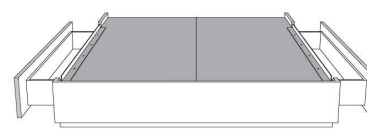

**Rangement à tiroir latéraux
With Side Drawers**
550-551 (2 tiroirs | drawers)
552-553 (1 tiroir | drawer)