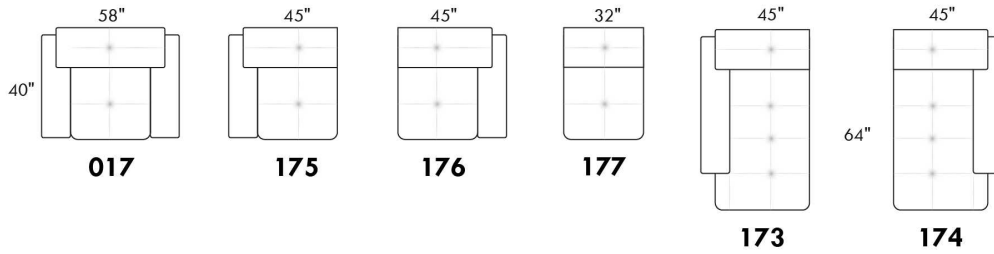

PARIS

Hauteur complète 28"/35" | Hauteur de siège 16½" | Hauteur devant bras 21" | Profondeur d'assise 23"
Total Height 28"/35" | Seat Height 16½" | Arm Height 21" | Seat Depth 23"