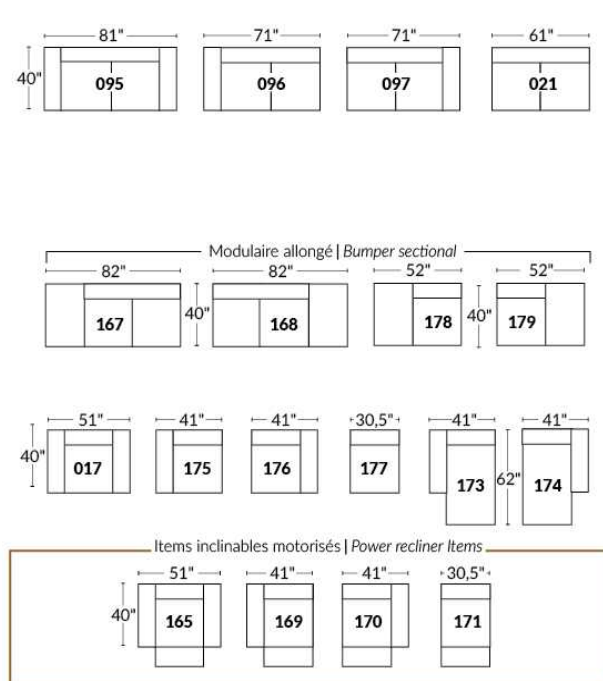

SIÈGE 30" DE LARGE | 30" SEAT WIDTH