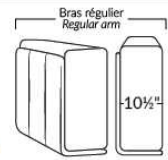

BRAS | ARMS

Option de bras:
Bras Régulier Large 10,5" ou Petit bras 6"