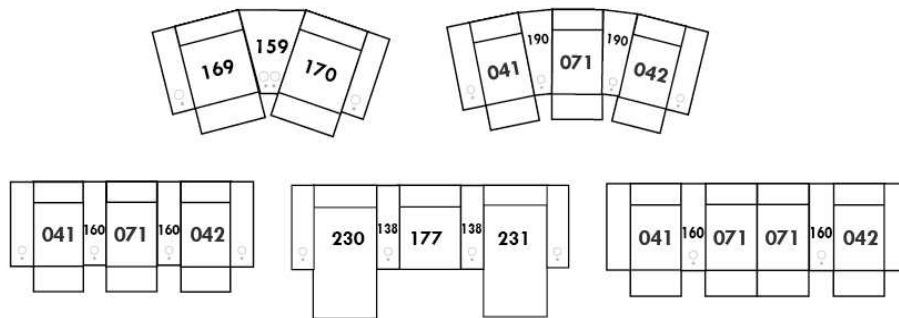

SUGGESTED CONFIGURATIONS