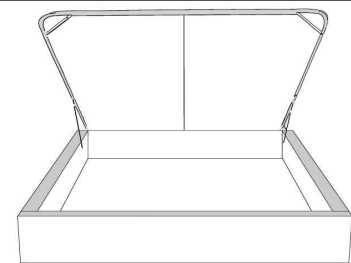

Avec rangement | With Storage
430-431-432-433