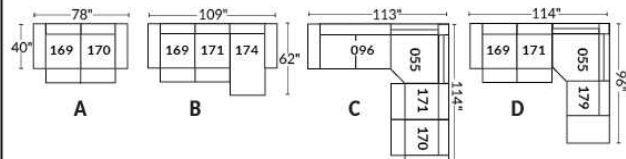

EXEMPLE 30" EXAMPLE