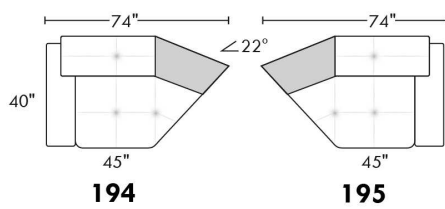

PARIS

Hauteur complète 28"/35" | Hauteur de siège 16½" | Hauteur devant bras 21" | Profondeur d'assise 23"
Total Height 28"/35" | Seat Height 16½" | Arm Height 21" | Seat Depth 23"