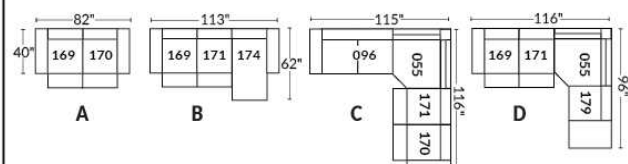

EXEMPLE 30" EXAMPLE