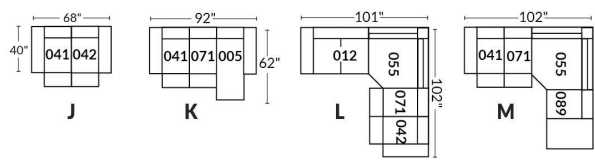

Autres | Others

EXEMPLE 23" EXAMPLE