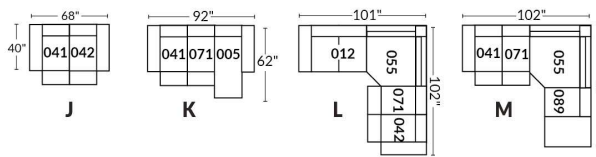

EXEMPLE 23" EXAMPLE