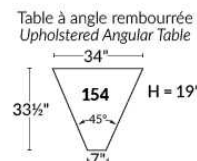

Autres | Others