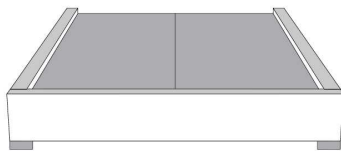

Avec pattes | With Legs
410-411