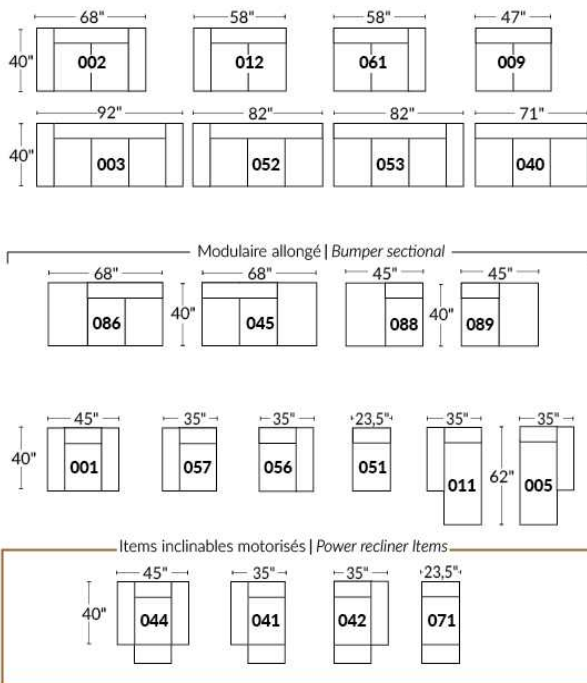

SIÈGE 23" DE LARGE | 23" SEAT WIDTH