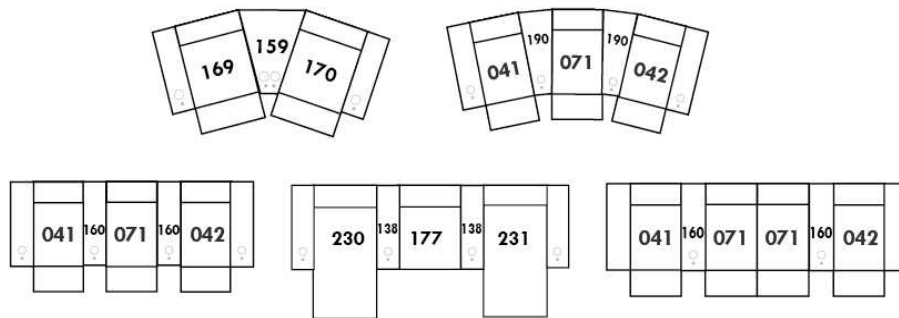

Each storage item has 2 USB ports and one electrical outlet inside the storage.

SUGGESTED CONFIGURATIONS

USA Price List

BRASILIA

LG52 available metal or wood. If wood specify color.

COMBO: Cover #2 on back only.