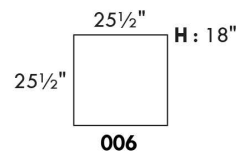

HARRISON

Hauteur complète 36" | Hauteur de siège 19" | Hauteur devant bras 26" | Profondeur d'assise 21"
Total Height 36" | Seat Height 19" | Arm Height 26" | Seat Depth 21"

www.jaymar.ca