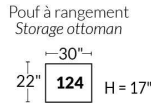

Autres | Others