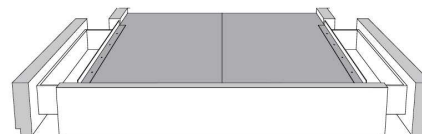

**Rangement à tiroir latéraux
With Side Drawers**
450-451 (2 tiroirs | drawers)
452-453 (1 tiroir | drawer)

Base avec contour MINCE 2" | Base with NARROW contour 2"

Grandeur | Size King: 82 x 84 x 12 | Queen: 64 x 84 x 12 | Double: 59 x 80 x 12 | Simple/Single: 44 x 80 x 12

**Avec pattes - Lit réglable
With Legs - Adjustable bed**
560-561-563

	King	Queen	Simple | Single
Lit grandeur complète : Complete Bed Size :	87x89x49	69x89x49	49x89x49
Intérieur | Inside :	78x82x12	61x82x12	40x82x12