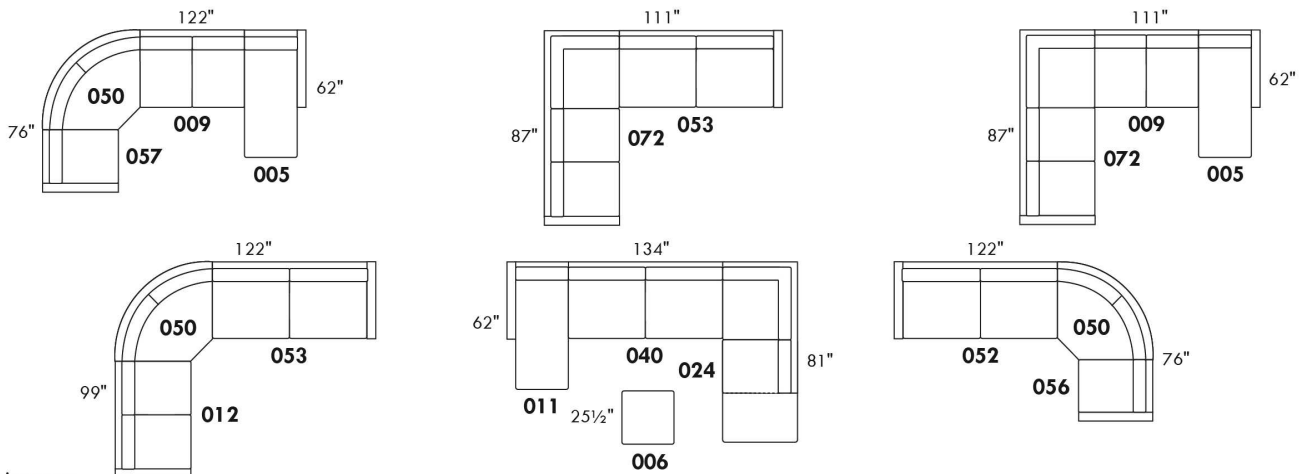

CONFIGURATIONS

www.jaymar.ca
Toutes les dimensions indiquées sont au pouce près. Nos produits sont fabriqués à la main et des variations mineures peuvent survenir.
All dimensions indicated are to the nearest inch. Our product is hand-made and minor variations can occur.