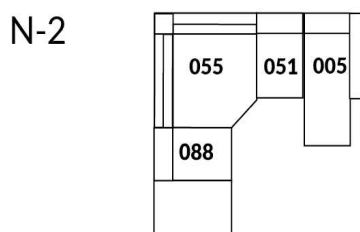

30" Seat Width | Siège 30" de large

Home Theatre CONFIGURATIONS Cinéma maison

23" Seat Width | Siège 23" de large

Home Theatre CONFIGURATIONS Cinéma maison

OPTIMA Collection

Jaymar.

Proudly designed and made in Canada