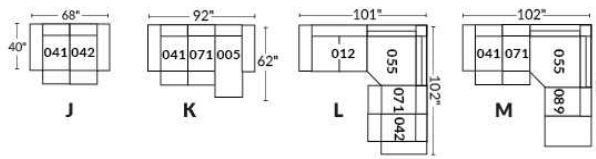

EXEMPLE 23" EXAMPLE