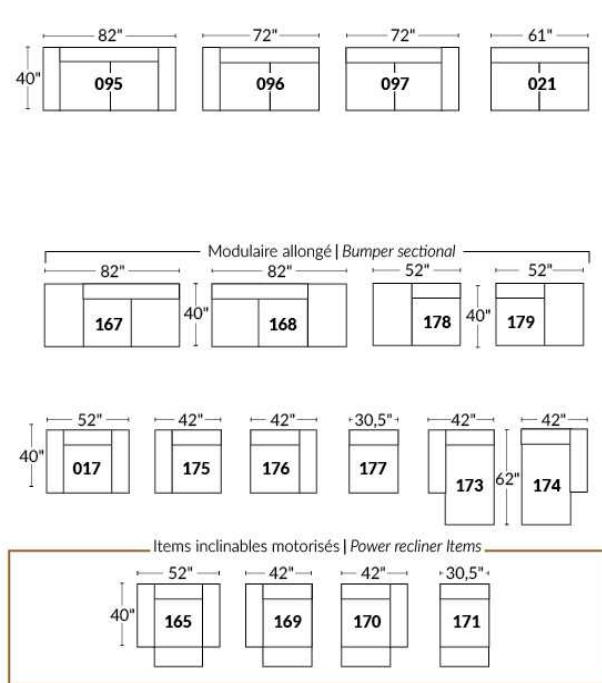

SIÈGE 30" DE LARGE | 30" SEAT WIDTH