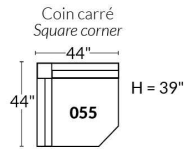

Autres | Others