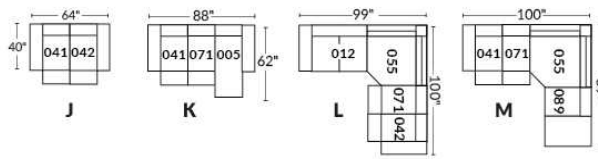

EXEMPLE 23" EXAMPLE