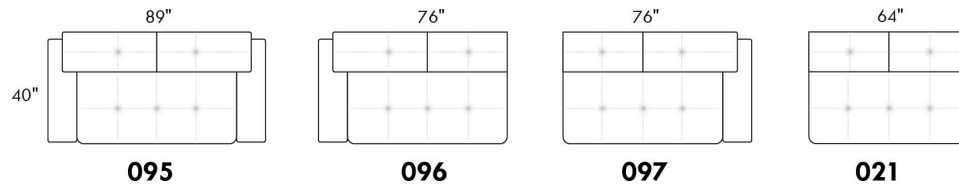

PARIS

Hauteur complète 28"/35" | Hauteur de siège 16½" | Hauteur devant bras 21" | Profondeur d'assise 23"
Total Height 28"/35" | Seat Height 16½" | Arm Height 21" | Seat Depth 23"