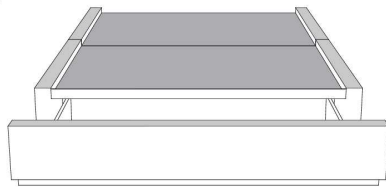

Rangement à tiroir frontal
With Front Drawer
440-441

Base lit simple N/D | Single base N/A