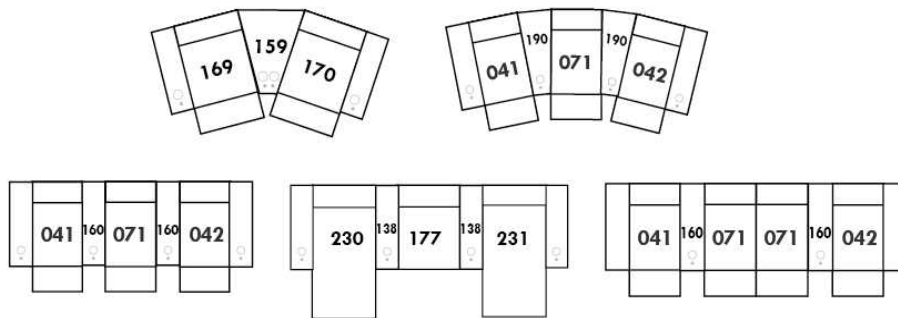

Each storage item has 2 USB ports and one electrical outlet inside the storage.

SUGGESTED CONFIGURATIONS

MANHATTAN

FEATURES:

- Manual adjustable headrest on all items (stationary on wedge).
- *Wall hugger power recliners with full footrest (manual n/a).
- Power recliner lounge chair (manual n/a) with power headrest in option. Wall clearance 8" & front 5".
- Seat cushions with shaped foam + 1" layer of memory foam on top; arm with memory foam.
- Stitching: Small thread in fabric & large flat thread in leather.
- *Excludes 043 & 163 chairs: Wall clearance 16"