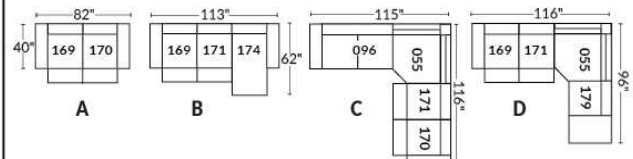

EXEMPLE 30" EXAMPLE