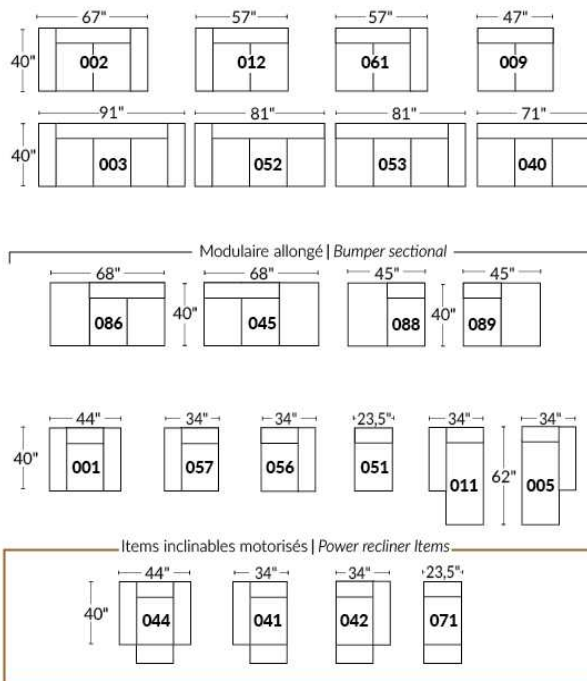

SIÈGE 23" DE LARGE | 23" SEAT WIDTH