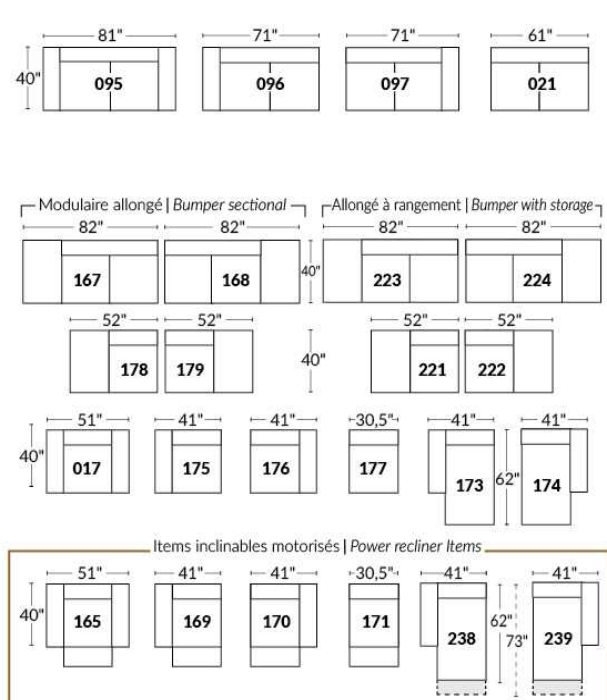

SIÈGE 30" DE LARGE | 30" SEAT WIDTH