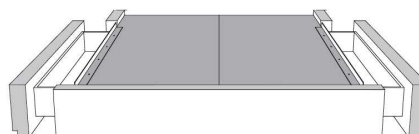

**Rangement à tiroir latéraux
With Side Drawers**
450-451 (2 tiroirs | drawers)
452-453 (1 tiroir | drawer)

Base avec contour MINCE 2" | Base with NARROW contour 2"

Grandeur | Size King: 82 x 84 x 12 | Queen: 64 x 84 x 12 | Double: 59 x 80 x 12 | Simple/Single: 44 x 80 x 12

**Avec pattes - Lit réglable
With Legs - Adjustable bed**
560-561-563

	King	Queen	Simple | Single
Lit grandeur complète : Complete Bed Size :	87x89x56	69x89x56	49x89x56
Intérieur | Inside :	78x82x12	61x82x12	40x82x12