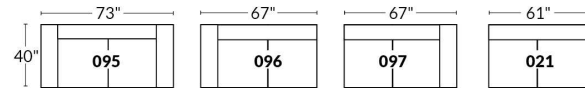

SIÈGE 30" DE LARGE | 30" SEAT WIDTH