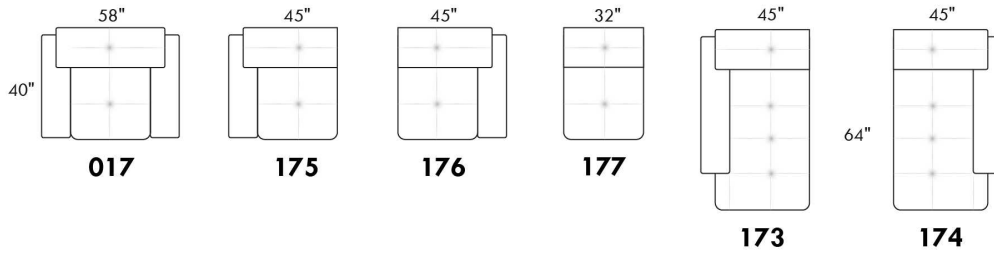

TOULOUSE

Hauteur complète 28"/35" | Hauteur de siège 16½" | Hauteur devant bras 21" | Profondeur d'assise 23"
Total Height 28"/35" | Seat Height 16½" | Arm Height 21" | Seat Depth 23"