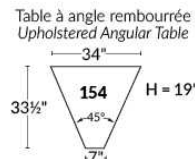

Autres | Others