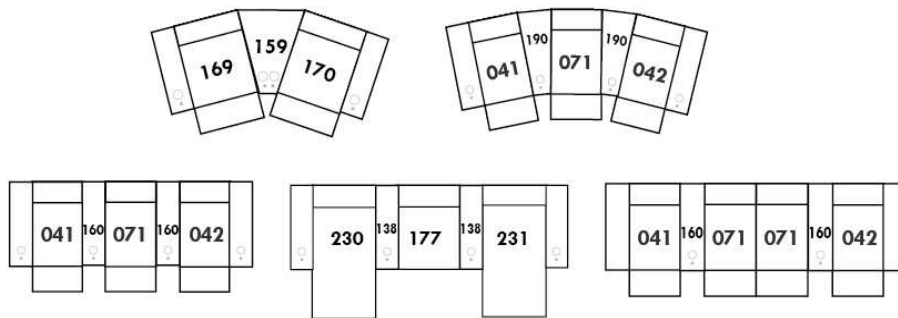

Each storage item has 2 USB ports and one electrical outlet inside the storage.

SUGGESTED CONFIGURATIONS

USA Price List

ARMANI

LEGS: Specify wood leg colour LG35; ottoman LG68.

COMBO: Cover #2 on back and seat.