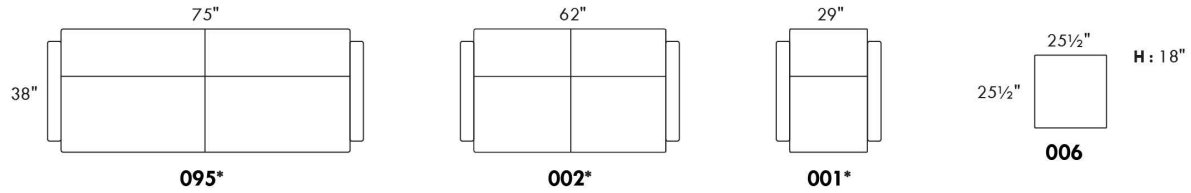

SCARSDALE

Hauteur complète 35" | Hauteur de siège 19" | Hauteur devant bras 27" | Profondeur d'assise 20"
Total Height 35" | Seat Height 19" | Arm Height 27" | Seat Depth 20"

2 COUSSINS DÉCORATIFS INCLUS

2 ARM BOLSTER INCLUDED

PL31

20" x 9" x 2"
rectangulaire | rectangular