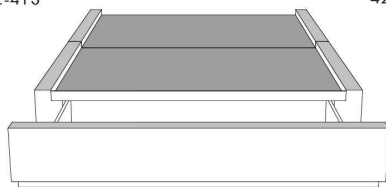

**Rangement à tiroir frontal
With Front Drawer**
440-441-442
Base lit simple N/D | Single base N/A