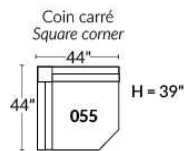

Autres | Others