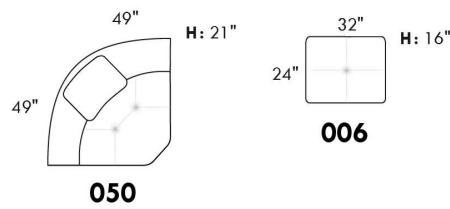

PARIS

Hauteur complète 28"/35" | Hauteur de siège 16½" | Hauteur devant bras 21" | Profondeur d'assise 23"
Total Height 28"/35" | Seat Height 16½" | Arm Height 21" | Seat Depth 23"