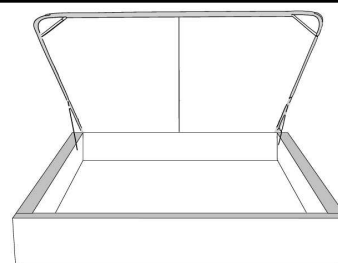

Avec rangement | With Storage
430-431-432-433