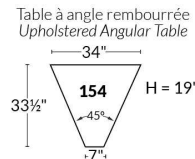

Autres | Others