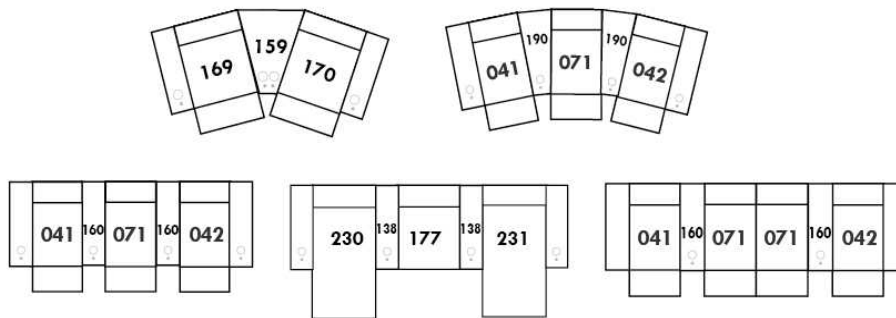

Each storage item has 2 USB ports and one electrical outlet inside the storage.

SUGGESTED CONFIGURATIONS

MONTREAL

FEATURES:

- Manual adjustable headrest on all items (stationary on wedge).
- *Wall hugger power recliners with full footrest (manual n/a).
- Power recliner lounge chair (manual n/a) with power headrest in option. Wall clearance 8" & front 5".
- Seat cushions with shaped foam + 1" layer of memory foam on top; arm with memory foam.
- Stitching: Small thread in fabric & large flat thread in leather.
- *Excludes 043 & 163 chairs: Wall clearance 16"