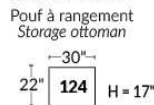

Autres | Others