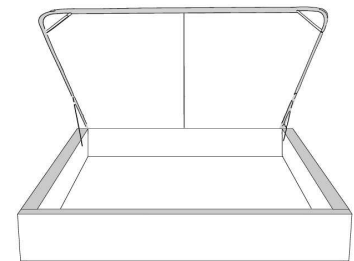

Avec rangement | With Storage
430-431-432-433