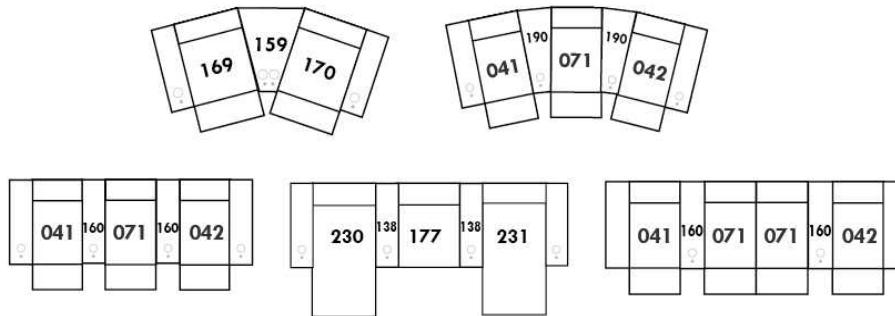

SUGGESTED CONFIGURATIONS