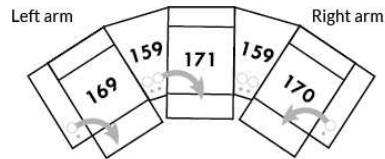

EXAMPLE B:

071-171: These two items can be connected to a smart cup holder which will control the recliner. You must then use one of these items: 138, 159, 160 and 190