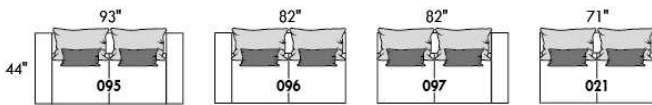

FASHION COLLECTION

FASHION I

COUSSINS PLEINE LARGEUR
FULL BACK CUSHIONS

831 34 x 7 x 19
832 24 x 6 x 10

FASHION II

COUSSINS CARRÉS - DOS APPARENT
SQUARE CUSHIONS - VISBLE BACK

833 26 x 7 x 19
834 16 x 6 x 16