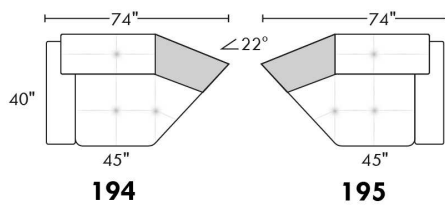

TOULOUSE

Hauteur complète 28"/35" | Hauteur de siège 16½" | Hauteur devant bras 21" | Profondeur d'assise 23"
Total Height 28"/35" | Seat Height 16½" | Arm Height 21" | Seat Depth 23"