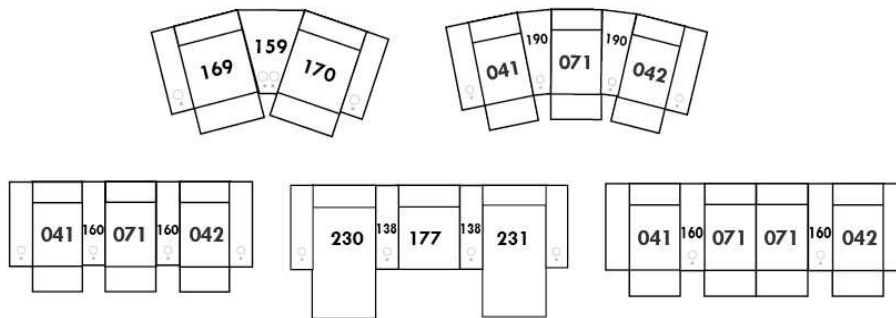

## MARSEILLE

**FEATURES:**

- Manual adjustable headrest on all items (2 on square corner & stationary on wedge).
- \*Wall hugger power recliners with full footrest (manual n/a).
- Power recliner lounge chair (manual n/a) with power headrest in option. Wall clearance 8" & front 5".
- Seat cushions with shaped foam + 1" layer of memory foam on top; arm with memory foam.
- Stitching: Small thread in fabric & large flat thread in leather.
- \*Excludes 043 & 163 chairs: Wall clearance 16"