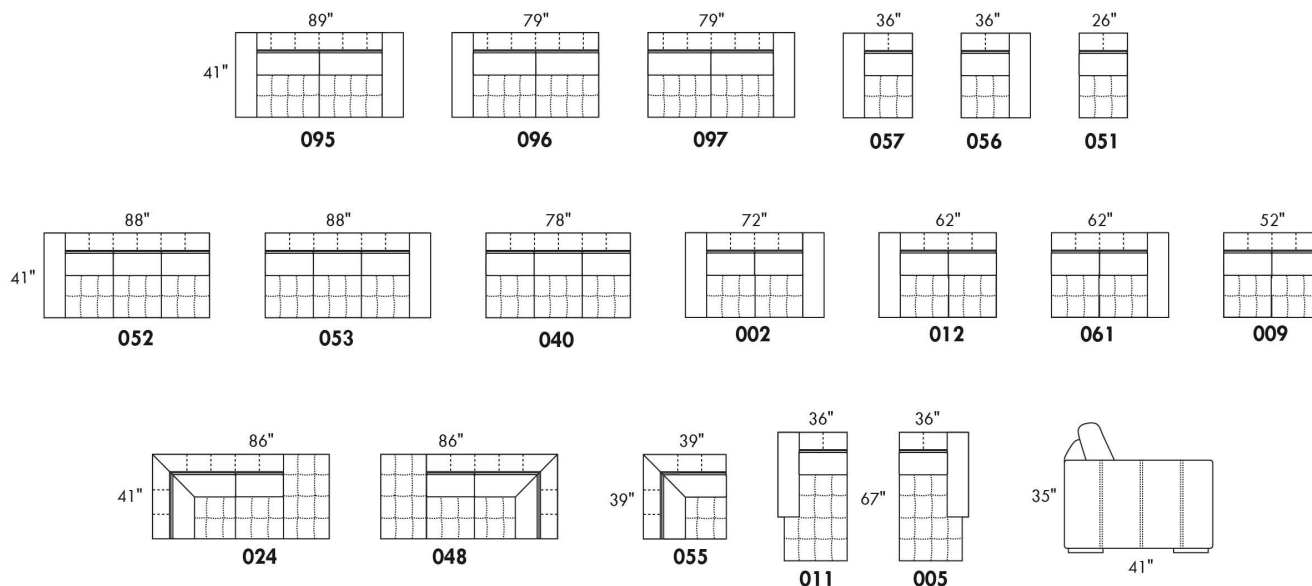

BARCELONA

www.jaymar.ca