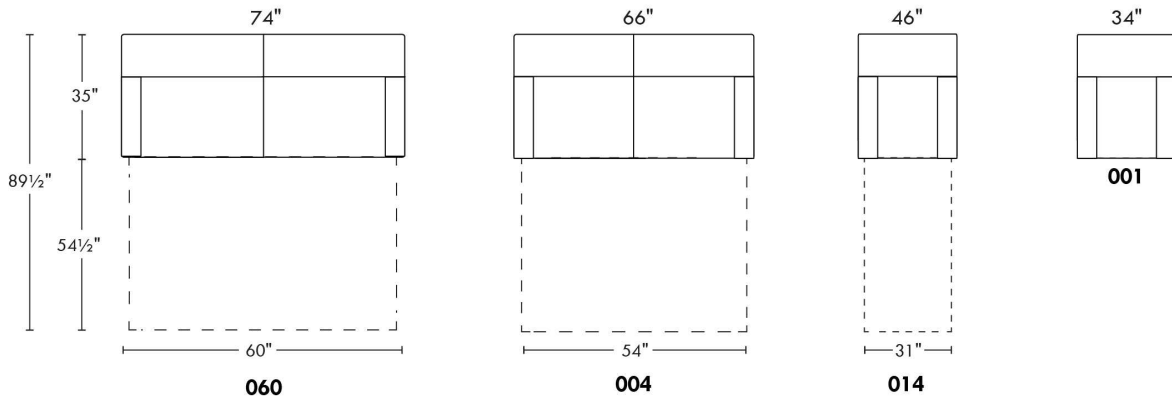

Hauteur complète 35" | Hauteur de siège 18" | Hauteur devant bras 25½" | Profondeur d'assise 21"
Total Height 35" | Seat Height 18" | Arm Height 25½" | Seat Depth 21"