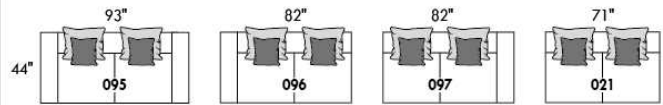

FASHION COLLECTION

FASHION I

COUSSINS PLEINE LARGEUR
FULL BACK CUSHIONS

831 34 x 7 x 19
832 24 x 6 x 10

FASHION II

COUSSINS CARRÉS - DOS APPARENT
SQUARE CUSHIONS - VISBLE BACK

833 26 x 7 x 19
834 16 x 6 x 16