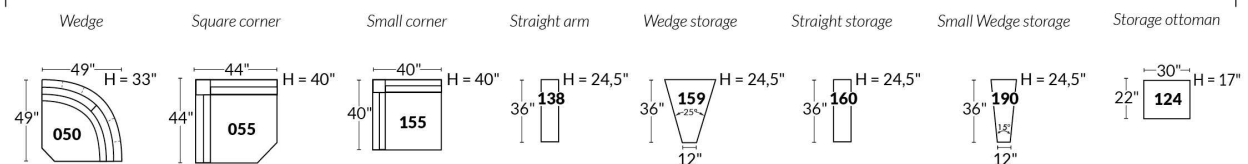

OPTIMA Collection

Jaymar.

Proudly designed and made in Canada

Our product is hand-made and minor variations can occur.

SPECIFICATIONS

☐ Headrest up   ☐ Headrest down   ☐ Fully reclined

- Ⓐ 40" Total Height
- Ⓑ 33" Height headrest down
- Ⓒ 24" Arm Height
- Ⓓ 19,5" Seat height
- Ⓔ 65" Depth fully reclined
- Ⓕ 20"ou/ or 22" Seat depth
- Ⓖ 37,5" Depth with headrest up

ARMS

Arm option
Regular arm Large or Small arm

Accessories option, available on certain Regular arms ONLY.

SWIVEL ROCKING MOTION CHAIR

16" Wall clearance
42" Height
6" Arms width
Wood base option

23" SEAT WIDTH

30" SEAT WIDTH

Others