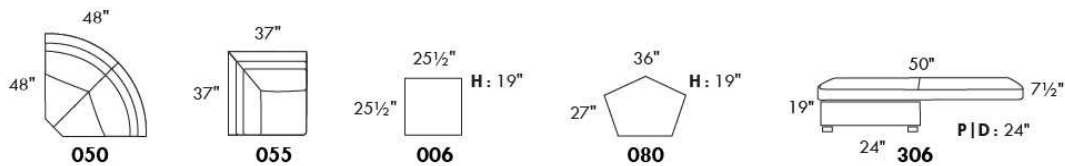

FELIX

Hauteur complète 35" | Hauteur de siège 19" | Hauteur devant bras 25" | Profondeur d'assise 21"/22"
Total Height 35" | Seat Height 19" | Arm Height 25" | Seat Depth 21"/22"

www.jaymar.ca