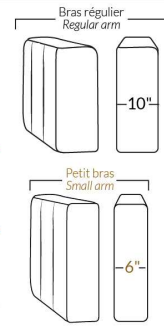

BRAS | ARMS

Option de bras:
Bras Régulier Large 10" ou Petit bras 6"

Arm option
Regular arm Large 10" or Small arm 6"

Controleur de l'inclinaison situé à l'intérieur du bras
Recliner control located on the inside of the arm.

Option d'accessoires disponible sur le bras régulier seulement
Accessories option, available on Regular arms ONLY.