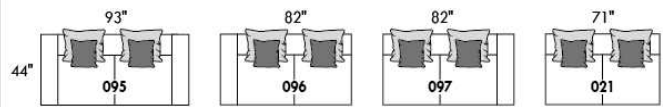

FASHION COLLECTION

FASHION I

COUSSINS PLEINE LARGEUR
FULL BACK CUSHIONS

831 34 x 7 x 19
832 24 x 6 x 10

FASHION II

COUSSINS CARRÉS - DOS APPARENT
SQUARE CUSHIONS - VISBLE BACK

833 26 x 7 x 19
834 16 x 6 x 16