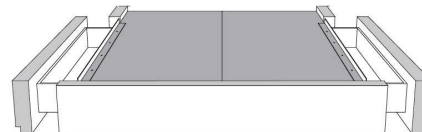

**Rangement à tiroir latéraux
With Side Drawers**
450-451 (2 tiroirs | drawers)
452-453 (1 tiroir | drawer)

Base avec contour MINCE 2" | Base with NARROW contour 2"

Grandeur | Size King: 82 x 84 x 12 | Queen: 64 x 84 x 12 | Double: 59 x 80 x 12 | Simple/Single: 44 x 80 x 12

**Avec pattes - Lit réglable
With Legs - Adjustable bed**
560-561-563

	King	Queen	Simple | Single
Lit grandeur complète : Complete Bed Size :	87x89x49	69x89x49	49x89x49
Intérieur | Inside :	78x82x12	61x82x12	40x82x12