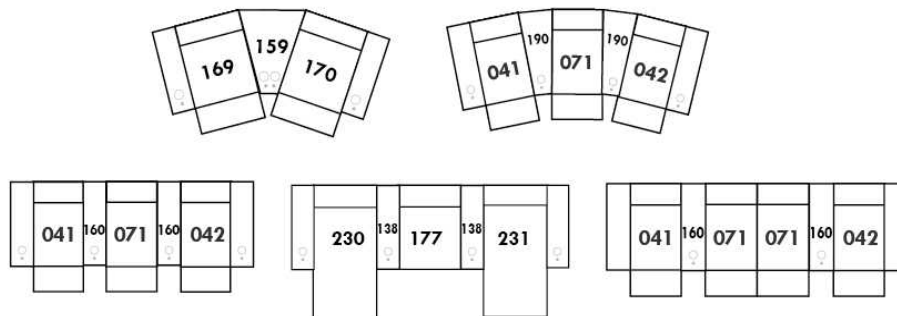

SUGGESTED CONFIGURATIONS