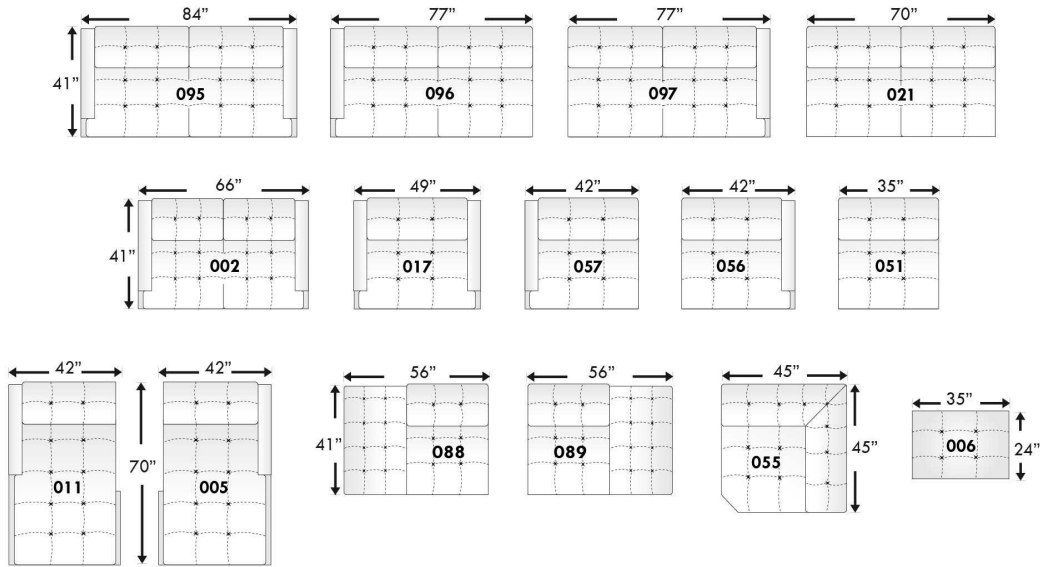

Configurations

Toutes les dimensions indiquées sont au pouce près. Nos produits sont fabriqués à la main et des variations mineures peuvent survenir.
All dimensions indicated are to the nearest inch. Our product is hand-made and minor variations can occur.

RZ2012-02