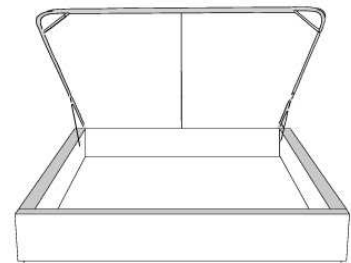

Avec rangement | With Storage
430-431