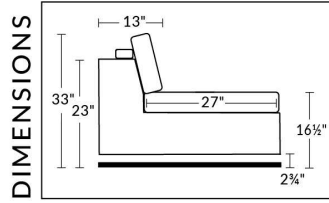

NATURE: RÜBIX COLLECTION

ITEMS 27" & 30" NE SONT PAS COMPATIBLES | ARE NOT COMPATIBLE
(PROFONDEUR DES ITEMS DIFFÉRENT | DEPTH OF ITEMS DIFFER)
Coussins cylindriques disponibles en ton sur ton ou en combo
Roll Cushions available in tone on tone or in combo

27" SIÈGES/SEAT