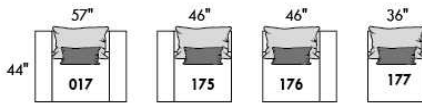

FASHION II

COUSSINS CARRÉS - DOS APPARENT
SQUARE CUSHIONS - VISBLE BACK

833 26 x 7 x 19
834 16 x 6 x 16