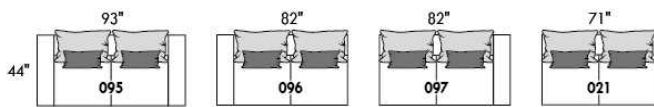

FASHION COLLECTION

FASHION I

COUSSINS PLEINE LARGEUR
FULL BACK CUSHIONS

831 34 x 7 x 19
832 24 x 6 x 10

FASHION II

COUSSINS CARRÉS - DOS APPARENT
SQUARE CUSHIONS - VISBLE BACK

833 26 x 7 x 19
834 16 x 6 x 16