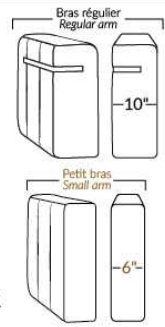

BRAS | ARMS

Option de bras:
Bras Régulier Large 10" ou Petit bras 6"

Arm option
Regular arm Large 10" or Small arm 6"

Contrôle de l'inclinaison situé à l'intérieur du bras
Recliner control located on the inside of the arm.

Option d'accessoires disponible sur le bras régulier seulement
Accessories option, available on Regular arms ONLY.