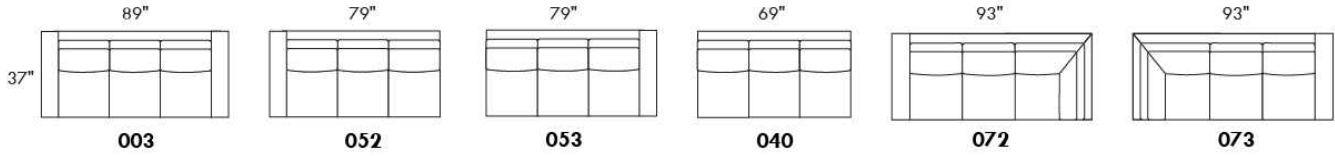

FELIX

Hauteur complète 35" | Hauteur de siège 19" | Hauteur devant bras 25" | Profondeur d'assise 21"/22"
Total Height 35" | Seat Height 19" | Arm Height 25" | Seat Depth 21"/22"

www.jaymar.ca