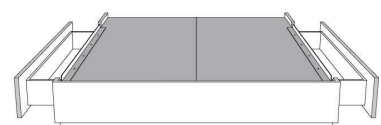

Rangement à tiroir latéraux
With Side Drawers
550-551 (2 tiroirs | drawers)