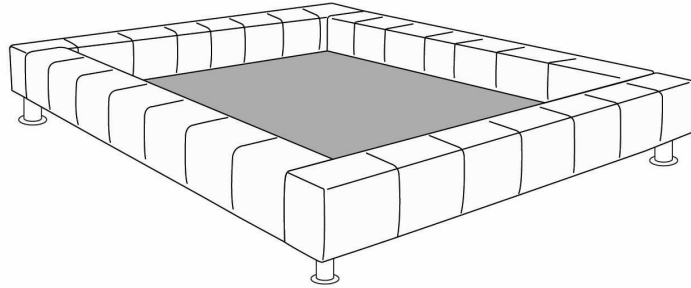

BRIDGE

Lit bridge *Bed items*

Base de Lit/*Bed base*

372 California King (US only/*seulement*) | 380 King | 360 Queen | 314 Simple/*Single*