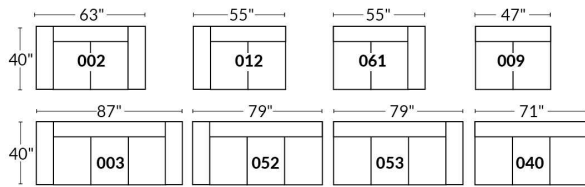

SIÈGE 23" DE LARGE | 23" SEAT WIDTH