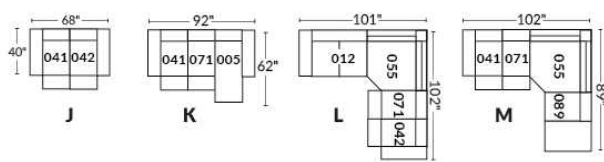

EXEMPLE 23" EXAMPLE