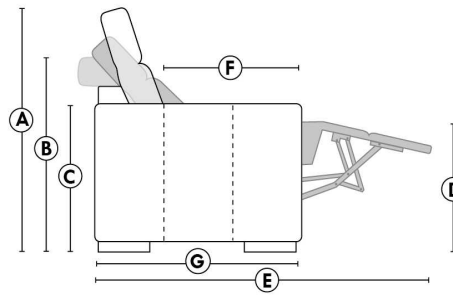

OPTIMA Collection

Jaymar.

Proudly designed and made in Canada

Our product is hand-made and minor variations can occur.

SPECIFICATIONS