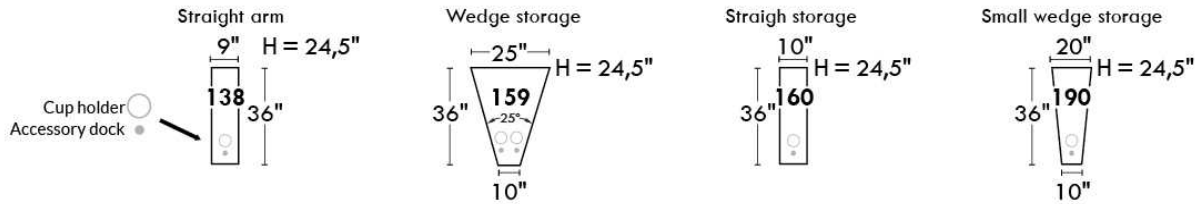

Items 138-159-160-190 and large arm.

Accessory docks and cups are Optional. *Not available on small arms*

Please specify on which arms you want the accessory docks and cup holders.

NB: Item 138-159-160-190 are unfinished on the sides, must be used between 2 seats.

Each storage item has 2 USB ports and one electrical outlet inside the storage.