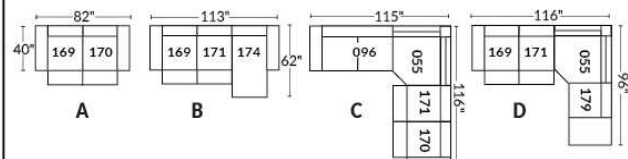

EXEMPLE 30" EXAMPLE