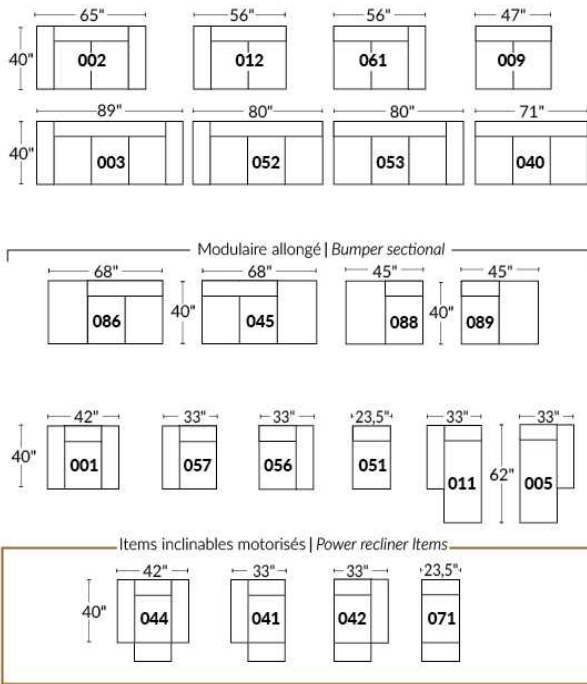

SIÈGE 23" DE LARGE | 23" SEAT WIDTH