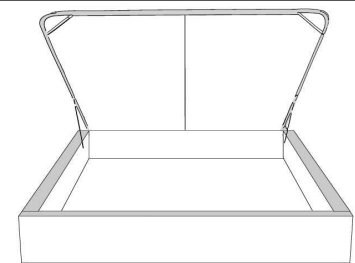

Avec rangement | With Storage
430-431-432-433