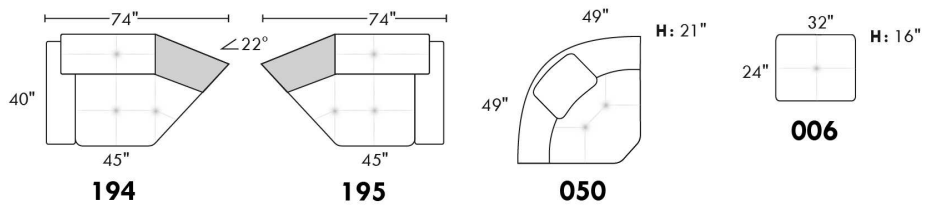

PARIS

Hauteur complète 28"/35" | Hauteur de siège 16½" | Hauteur devant bras 21" | Profondeur d'assise 23"
Total Height 28"/35" | Seat Height 16½" | Arm Height 21" | Seat Depth 23"