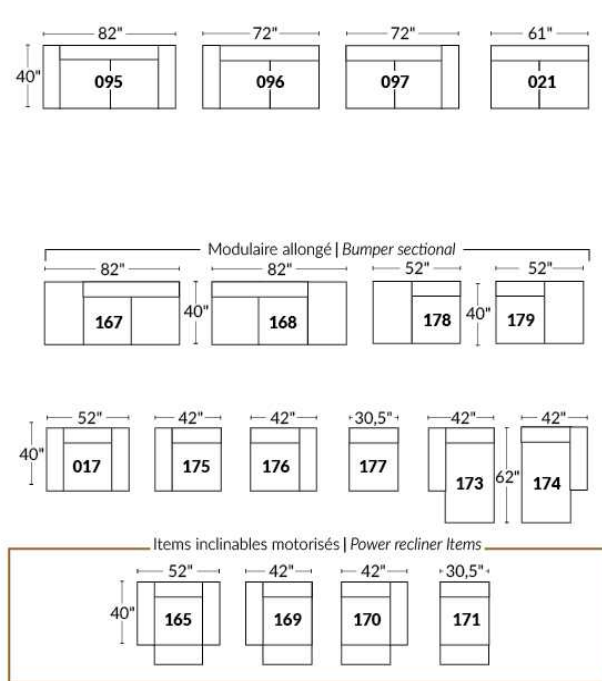

SIÈGE 30" DE LARGE | 30" SEAT WIDTH