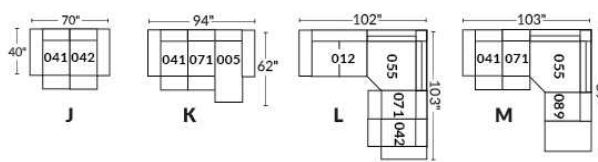

EXEMPLE 23" EXAMPLE