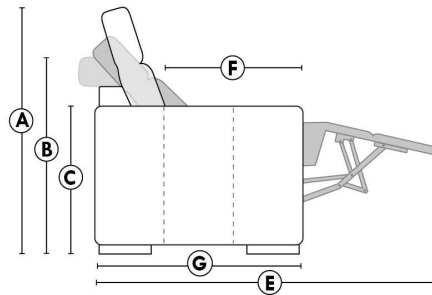

SPECIFICATIONS