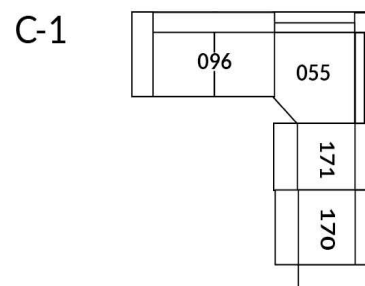

30" Seat Width | Siège 30" de large

Home Theatre CONFIGURATIONS Cinéma maison

23" Seat Width | Siège 23" de large

Home Theatre CONFIGURATIONS Cinéma maison

OPTIMA Collection

Jaymar.

Proudly designed and made in Canada