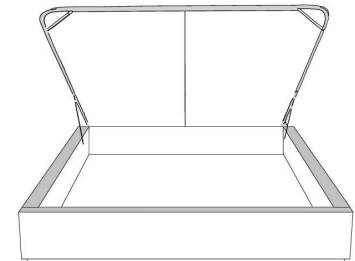

Avec rangement | With Storage
430-431-432-433