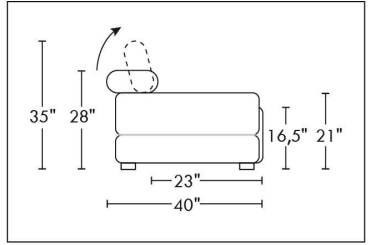

PARIS

Hauteur complète 28"/35" | Hauteur de siège 16½" | Hauteur devant bras 21" | Profondeur d'assise 23"
Total Height 28"/35" | Seat Height 16½" | Arm Height 21" | Seat Depth 23"