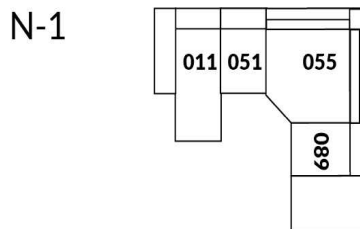

30" Seat Width | Siège 30" de large

Home Theatre CONFIGURATIONS Cinéma maison

23" Seat Width | Siège 23" de large

Home Theatre CONFIGURATIONS Cinéma maison

OPTIMA Collection

Jaymar.

Proudly designed and made in Canada