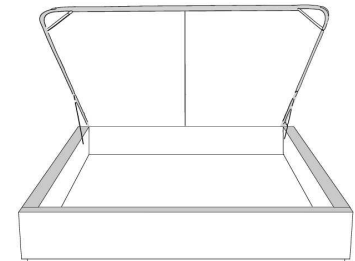

Avec rangement | With Storage
430-431-432-433