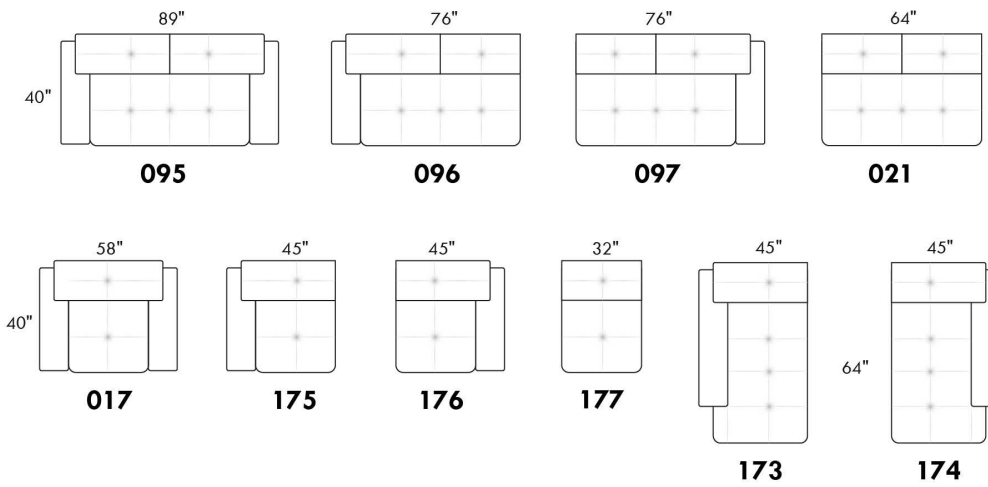

PARIS

Hauteur complète 28"/35" | Hauteur de siège 16½" | Hauteur devant bras 21" | Profondeur d'assise 23"
Total Height 28"/35" | Seat Height 16½" | Arm Height 21" | Seat Depth 23"