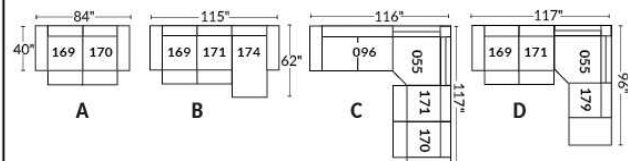

EXEMPLE 30" EXAMPLE