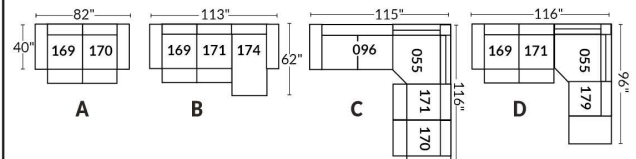

EXEMPLE 30" EXAMPLE