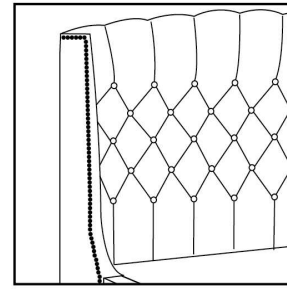

Silver - Copper - Pewter - Brass
7/8" diamètre

Base avec contour LARGE 4" | Base with WIDE contour 4"

Grandeur | Size King: 87 x 79 x 12 | Queen: 69 x 79 x 12 | Double: 64 x 75 x 12 | Simple/Single: 49 x 75 x 12