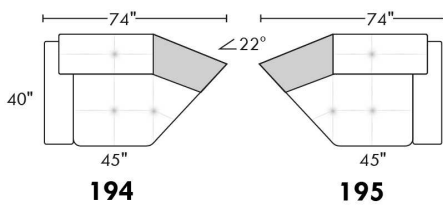

TOULOUSE

Hauteur complète 28"/35" | Hauteur de siège 16½" | Hauteur devant bras 21" | Profondeur d'assise 23"
Total Height 28"/35" | Seat Height 16½" | Arm Height 21" | Seat Depth 23"