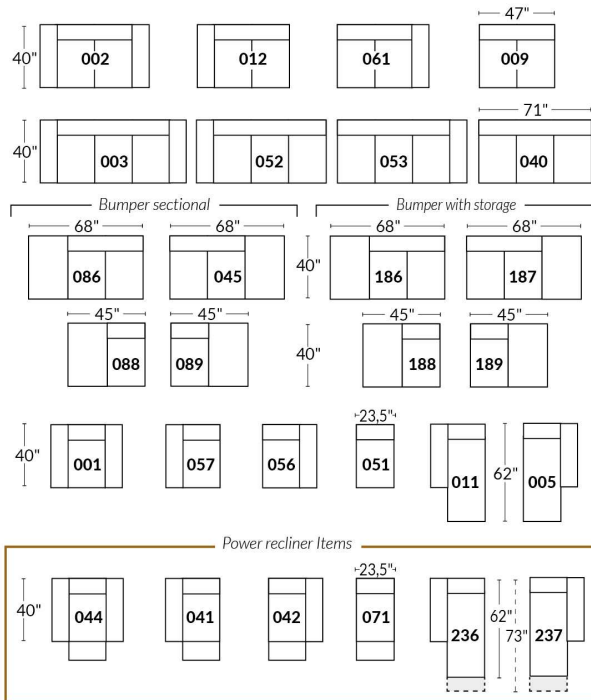

ARMS

Arm option
Regular arm Large or Small arm

Accessories option, available on certain Regular arms ONLY.

SWIVEL ROCKING MOTION CHAIR

16" Wall clearance
42" Height
6" Arms width
Wood base option

23" SEAT WIDTH