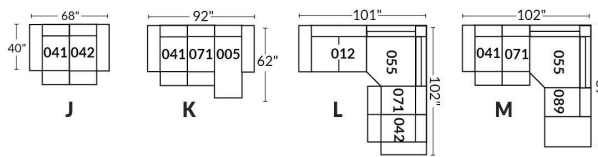

EXEMPLE 23" EXAMPLE