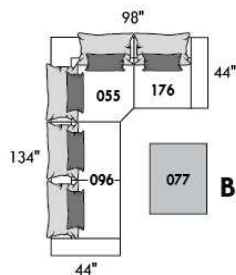

FASHION COLLECTION

FASHION I

COUSSINS PLEINE LARGEUR
FULL BACK CUSHIONS

831 34 x 7 x 19
832 24 x 6 x 10

FASHION II

COUSSINS CARRÉS - DOS APPARENT
SQUARE CUSHIONS - VISBLE BACK

833 26 x 7 x 19
834 16 x 6 x 16

Mélanger & agencer!
Mix & Match!

Populaires | Popular CONFIGURATIONS