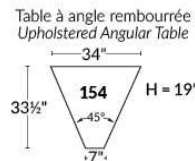

Autres | Others