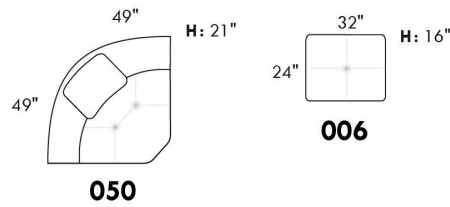

TOULOUSE

Hauteur complète 28"/35" | Hauteur de siège 16½" | Hauteur devant bras 21" | Profondeur d'assise 23"
Total Height 28"/35" | Seat Height 16½" | Arm Height 21" | Seat Depth 23"