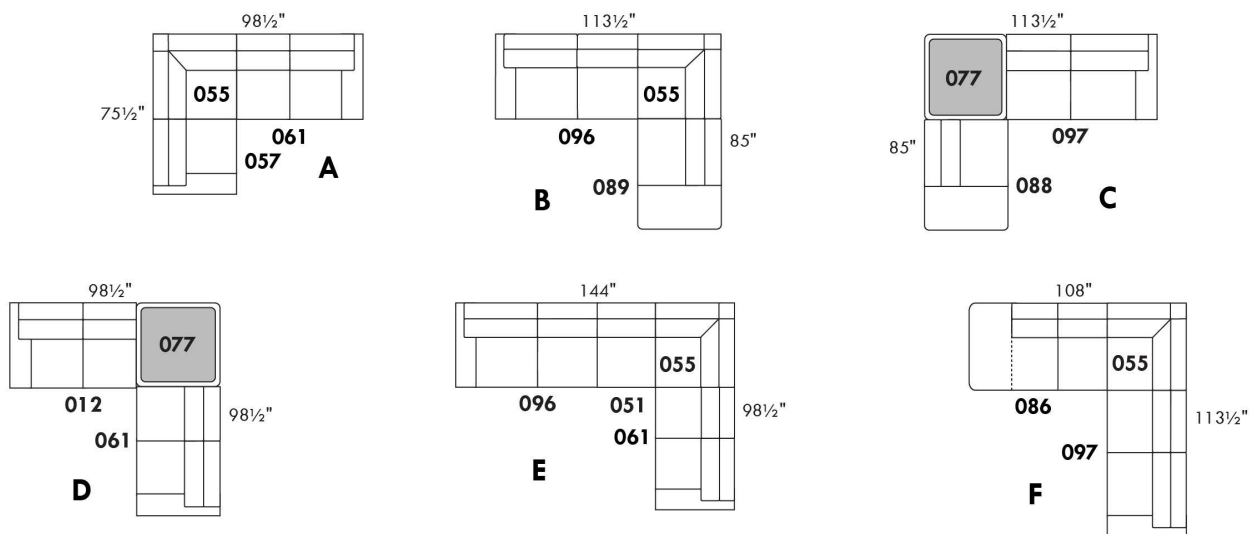

CONFIGURATIONS

www.jaymar.ca
Toutes les dimensions indiquées sont au pouce près. Nos produits sont fabriqués à la main et des variations mineures peuvent survenir.
All dimensions indicated are to the nearest inch. Our product is hand-made and minor variations can occur.