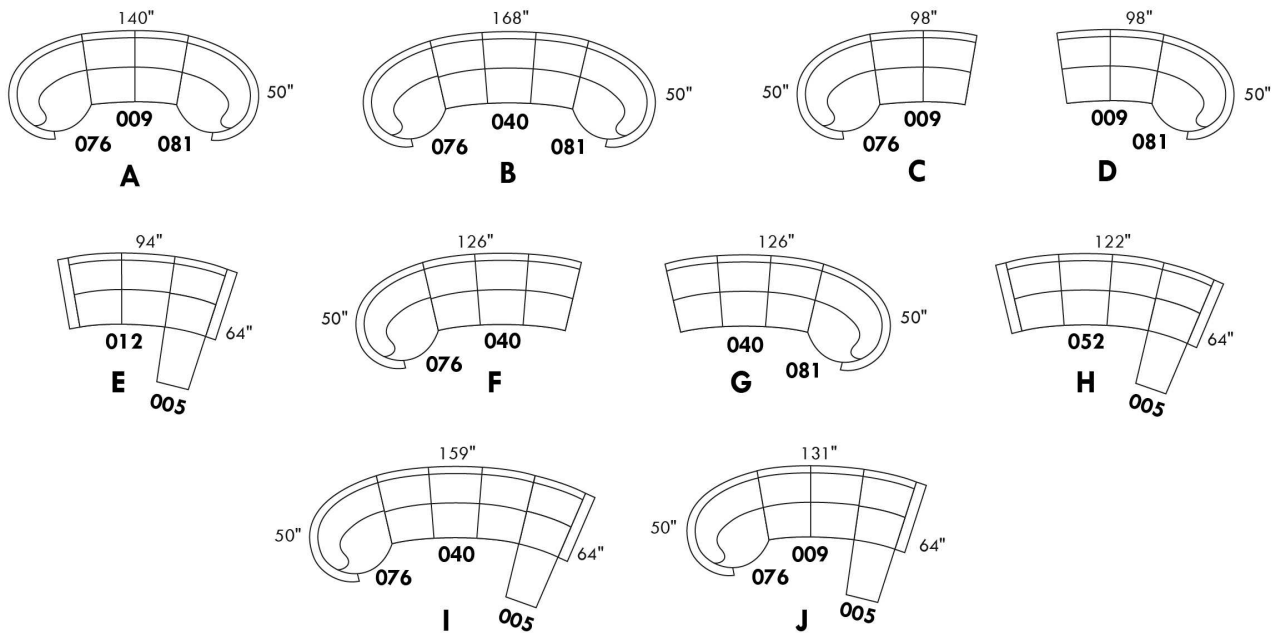

CONFIGURATIONS