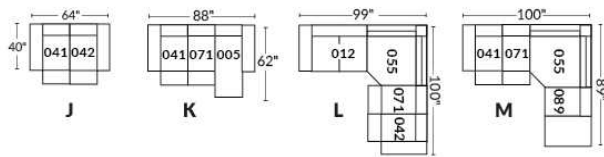

EXEMPLE 23" EXAMPLE