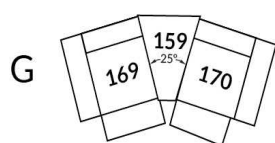

30" Seat Width | Siège 30" de large

Home Theatre CONFIGURATIONS Cinéma maison

23" Seat Width | Siège 23" de large

Home Theatre CONFIGURATIONS Cinéma maison

OPTIMA Collection

Jaymar.

Proudly designed and made in Canada