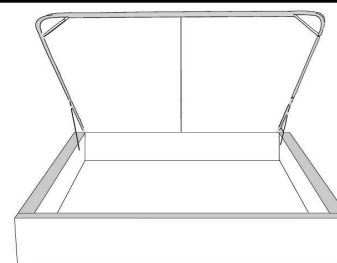

Avec rangement | With Storage
430-431-432-433