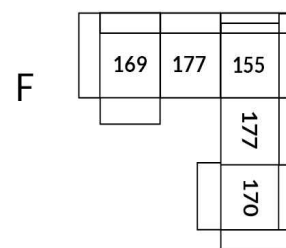

30" Seat Width | Siège 30" de large

Home Theatre CONFIGURATIONS Cinéma maison

23" Seat Width | Siège 23" de large

Home Theatre CONFIGURATIONS Cinéma maison

OPTIMA Collection

Jaymar.

Proudly designed and made in Canada