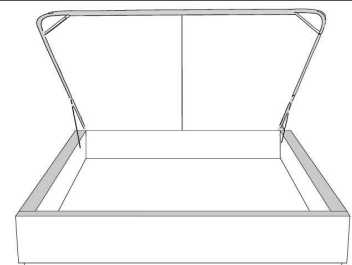

Avec rangement | With Storage
430-431-432-433