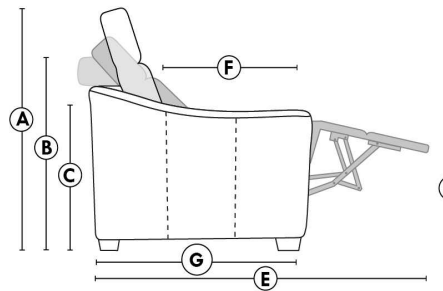

SPECIFICATIONS