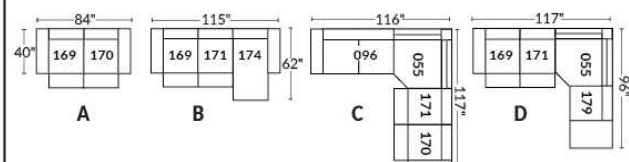

EXEMPLE 30" EXAMPLE