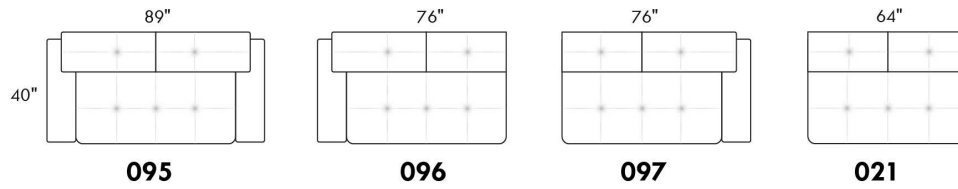

TOULOUSE

Hauteur complète 28"/35" | Hauteur de siège 16½" | Hauteur devant bras 21" | Profondeur d'assise 23"
Total Height 28"/35" | Seat Height 16½" | Arm Height 21" | Seat Depth 23"