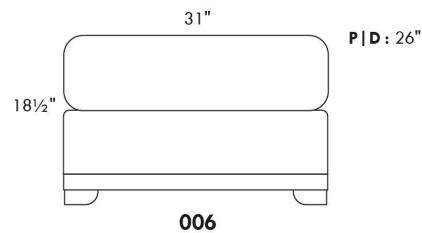

NICOLAS

Hauteur de siège 20" | Hauteur devant bras 28" | Profondeur d'assise 20"
Seat Height 20" | Arm Height 28" | Seat Depth 20"

www.jaymar.ca