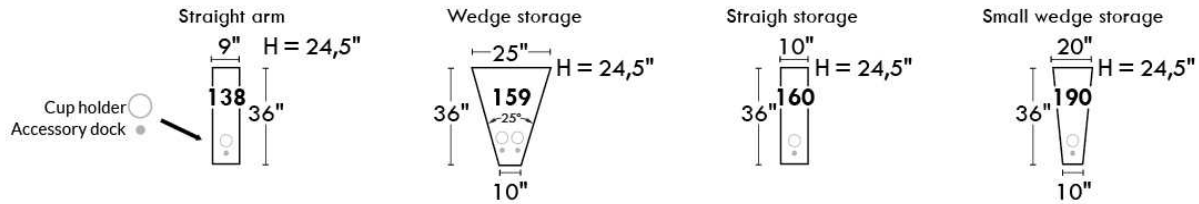

Each storage item has 2 USB ports and one electrical outlet inside the storage.

SUGGESTED CONFIGURATIONS

MARSEILLE

FEATURES:

- Manual adjustable headrest on all items (2 on square corner & stationary on wedge).
- *Wall hugger power recliners with full footrest (manual n/a).
- Power recliner lounge chair (manual n/a) with power headrest in option. Wall clearance 8" & front 5".
- Seat cushions with shaped foam + 1" layer of memory foam on top; arm with memory foam.
- Stitching: Small thread in fabric & large flat thread in leather.