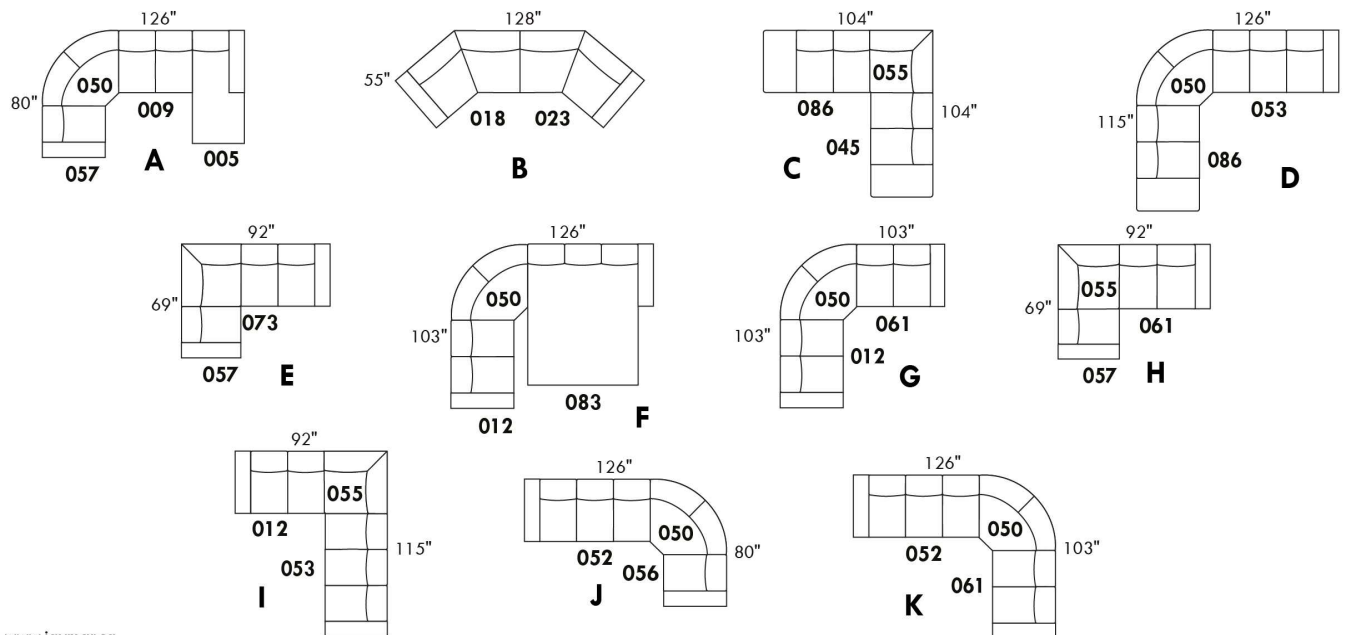

CONFIGURATIONS