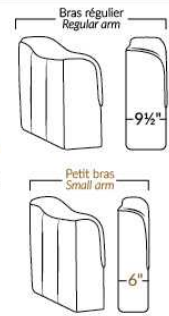

BRAS | ARMS

Option de bras:
Bras Régulier Large 9,5" ou Petit bras 6"

Arm option
Regular arm Large 9.5" or Small arm 6"

Contrôle de l'inclinaison situé à l'extérieur du bras
Recliner control located on the outside of the arm.