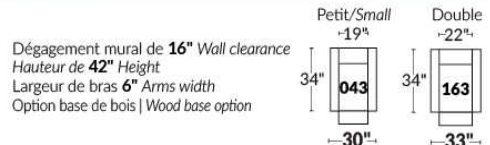

FAUTEUIL BERÇANT PIVOTANT INCLINABLE SWIVEL ROCKING MOTION CHAIR