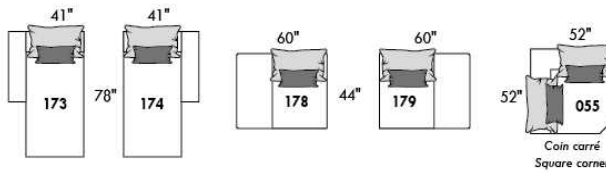

Mélanger & agencer!
Mix & Match!

Populaires | Popular CONFIGURATIONS