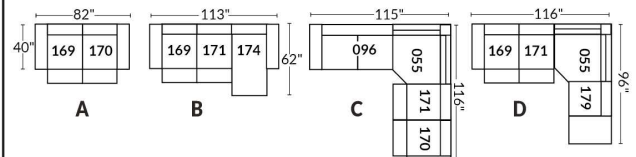

EXEMPLE 30" EXAMPLE