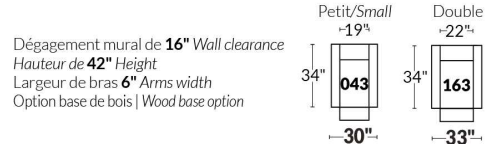

FAUTEUIL BERÇANT PIVOTANT INCLINABLE SWIVEL ROCKING MOTION CHAIR