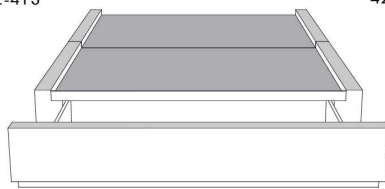

**Rangement à tiroir frontal
With Front Drawer**
440-441-442
Base lit simple N/D | Single base N/A