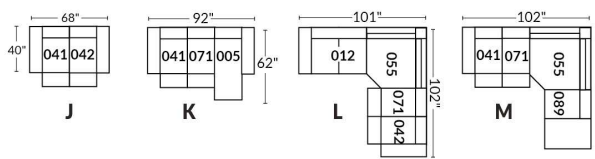

EXEMPLE 23" EXAMPLE