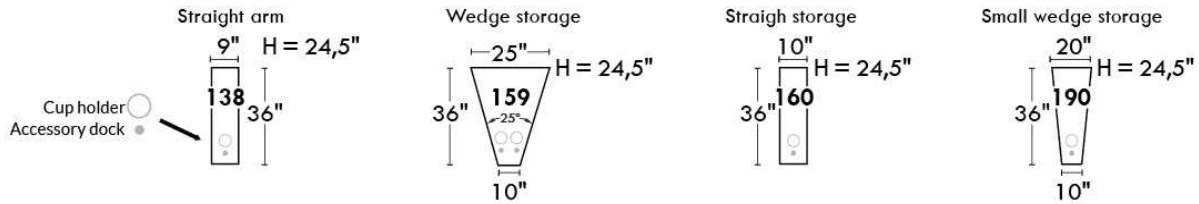

Items 138-159-160-190 and large arm.

Accessory docks and cups are Optional. *Not available on small arms*

Please specify on which arms you want the accessory docks and cup holders.

NB: Item 138-159-160-190 are unfinished on the sides, must be used between 2 seats.

Each storage item has 2 USB ports and one electrical outlet inside the storage.