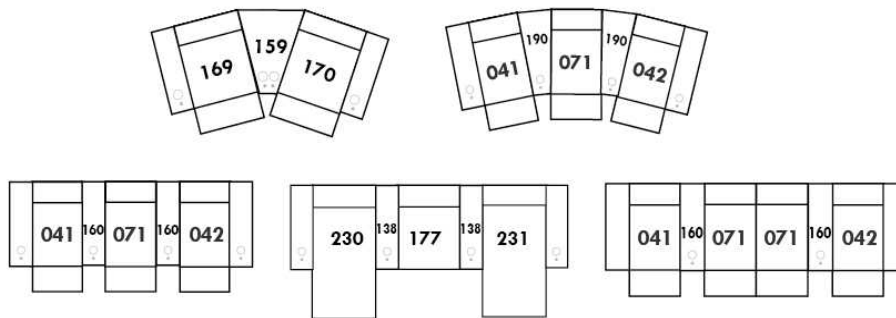

Each storage item has 2 USB ports and one electrical outlet inside the storage.

SUGGESTED CONFIGURATIONS

USA Price List

ARMANI

LEGS: Specify wood leg colour LG35; ottoman LG68.

COMBO: Cover #2 on back and seat.