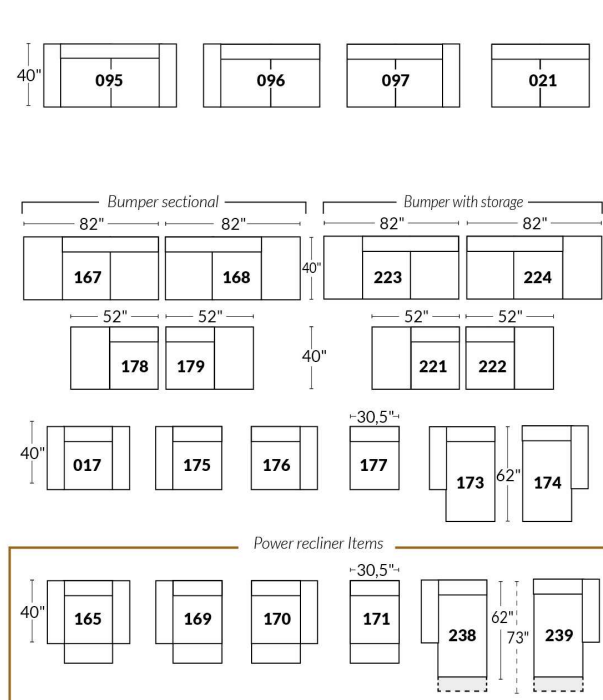

30" SEAT WIDTH