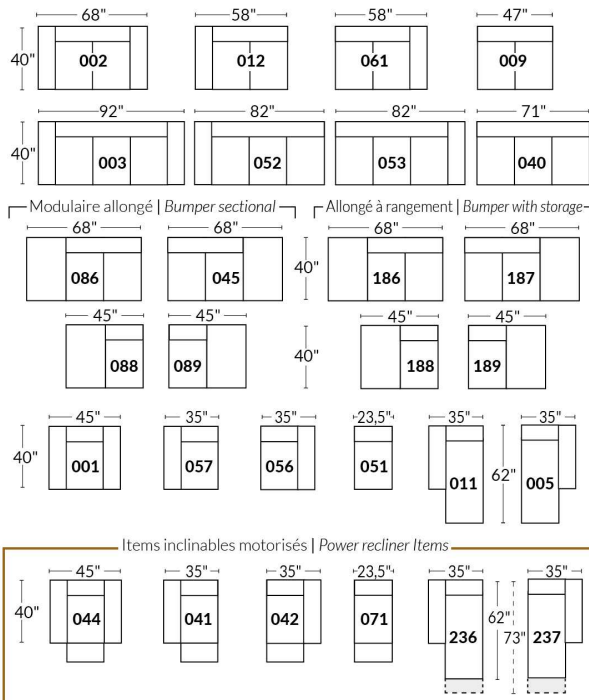

SIÈGE 23" DE LARGE | 23" SEAT WIDTH