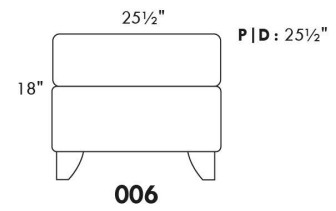

ERICA

Hauteur de siège 20" | Hauteur devant bras 26" | Profondeur d'assise 21"
Seat Height 20" | Arm Height 26" | Seat Depth 21"

www.jaymar.ca