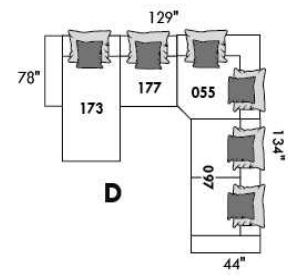

FASHION COLLECTION

FASHION I

COUSSINS PLEINE LARGEUR
FULL BACK CUSHIONS

831 34 x 7 x 19
832 24 x 6 x 10

FASHION II

COUSSINS CARRÉS - DOS APPARENT
SQUARE CUSHIONS - VISBLE BACK

833 26 x 7 x 19
834 16 x 6 x 16

Mélanger & agencer!
Mix & Match!

Populaires | Popular CONFIGURATIONS