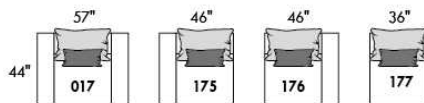

FASHION II

COUSSINS CARRÉS - DOS APPARENT
SQUARE CUSHIONS - VISBLE BACK

833 26 x 7 x 19
834 16 x 6 x 16