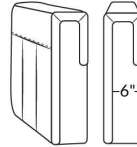

BRAS | ARMS

Contrôleur de l'inclinaison situé à l'intérieur du bras
Recliner control located on the inside of the arm.