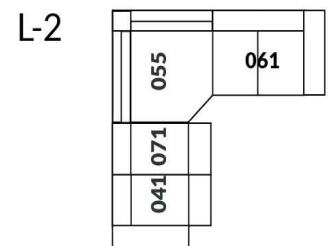

30" Seat Width | Siège 30" de large

Home Theatre CONFIGURATIONS Cinéma maison

23" Seat Width | Siège 23" de large

Home Theatre CONFIGURATIONS Cinéma maison

OPTIMA Collection

Jaymar.

Proudly designed and made in Canada