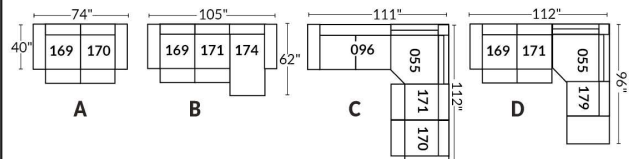

EXEMPLE 30" EXAMPLE