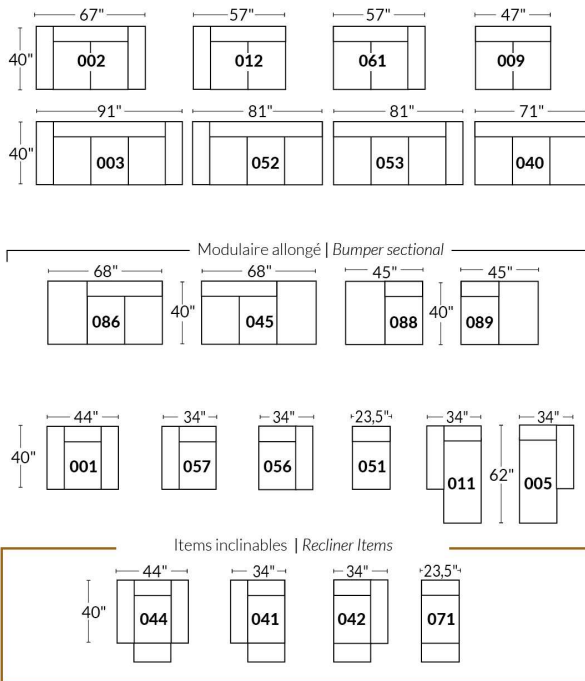

SIÈGE 23" DE LARGE | 23" SEAT WIDTH