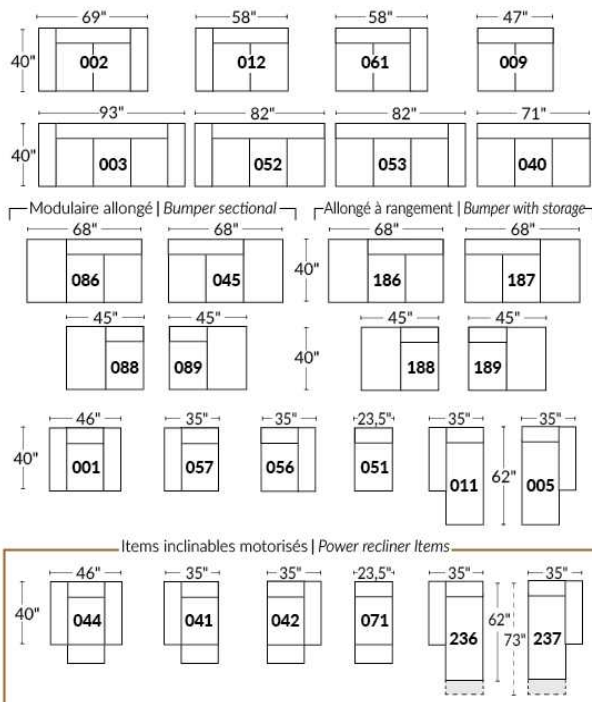

SIÈGE 23" DE LARGE | 23" SEAT WIDTH