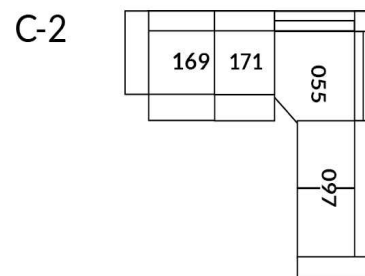

30" Seat Width | Siège 30" de large

Home Theatre CONFIGURATIONS Cinéma maison

23" Seat Width | Siège 23" de large

Home Theatre CONFIGURATIONS Cinéma maison

OPTIMA Collection

Jaymar.

Proudly designed and made in Canada