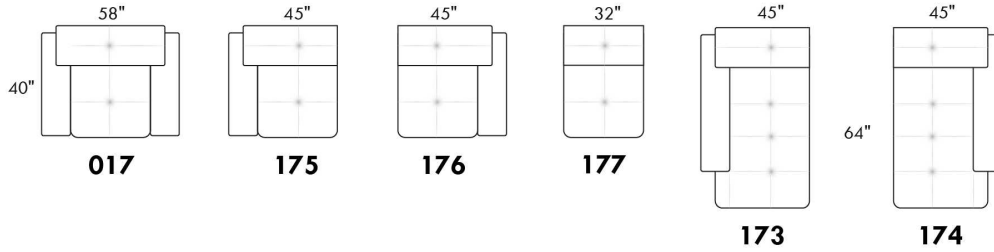

TOULOUSE

Hauteur complète 28"/35" | Hauteur de siège 16½" | Hauteur devant bras 21" | Profondeur d'assise 23"
Total Height 28"/35" | Seat Height 16½" | Arm Height 21" | Seat Depth 23"