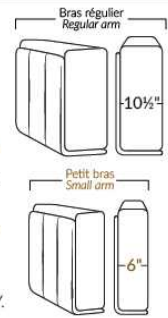

BRAS | ARMS

Option de bras:
Bras Régulier Large 10,5" ou Petit bras 6"

Arm option
Regular arm Large 10.5" or Small arm 6"

Contrôle de l'inclinaison situé à l'intérieur du bras
Recliner control located on the inside of the arm.

Option d'accessoires disponible sur le bras régulier seulement
Accessories option, available on Regular arms ONLY.