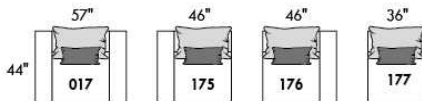

FASHION COLLECTION

FASHION I

COUSSINS PLEINE LARGEUR
 FULL BACK CUSHIONS

831 34 x 7 x 19
 832 24 x 6 x 10

FASHION II

COUSSINS CARRÉS - DOS APPARENT
 SQUARE CUSHIONS - VISBLE BACK

833 26 x 7 x 19
 834 16 x 6 x 16