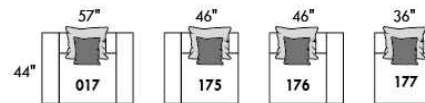

FASHION II

COUSSINS CARRÉS - DOS APPARENT
SQUARE CUSHIONS - VISBLE BACK

833 26 x 7 x 19
834 16 x 6 x 16