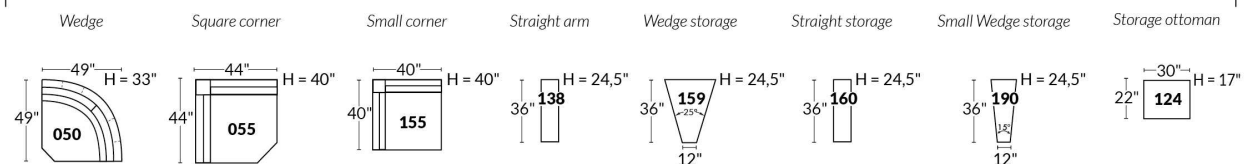

30" SEAT WIDTH

Others

USA Price List

PARIS

FEATURES: Modern style with tufted headrest & base. Decorative metal bar on outside arm. Manual headrest adjustable to 1 position.
SPECS: Seat Depth: 23". Arm Height: 21". Seat Height: 16,5".