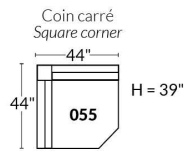

Autres | Others