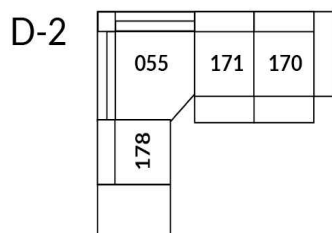

30" Seat Width | Siège 30" de large

Home Theatre CONFIGURATIONS Cinéma maison

23" Seat Width | Siège 23" de large

Home Theatre CONFIGURATIONS Cinéma maison

OPTIMA Collection

Jaymar.

Proudly designed and made in Canada