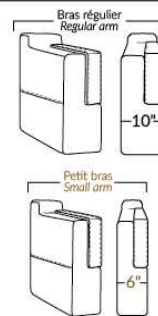

BRAS | ARMS

Option de bras:
Bras Régulier Large 10" ou Petit bras 6"

Arm option
Regular arm Large 10" or Small arm 6"

Contrôle de l'inclinaison situé à l'extérieur du bras
Recliner control located on the outside of the arm.