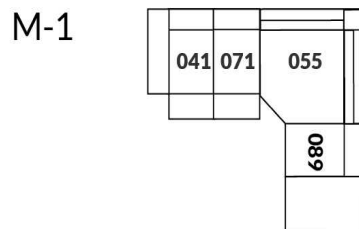

30" Seat Width | Siège 30" de large

Home Theatre CONFIGURATIONS Cinéma maison

23" Seat Width | Siège 23" de large

Home Theatre CONFIGURATIONS Cinéma maison

OPTIMA Collection

Jaymar.

Proudly designed and made in Canada