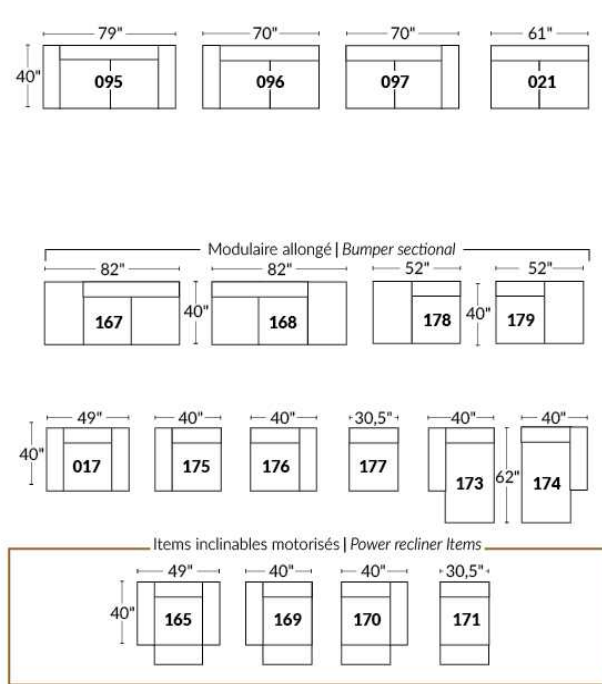

SIÈGE 30" DE LARGE | 30" SEAT WIDTH