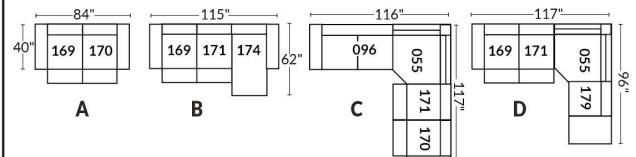

EXEMPLE 30" EXAMPLE