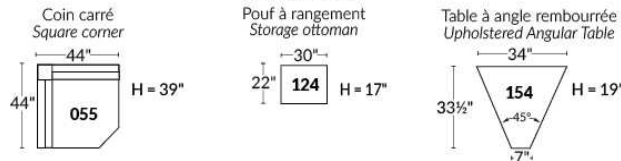

Autres | Others