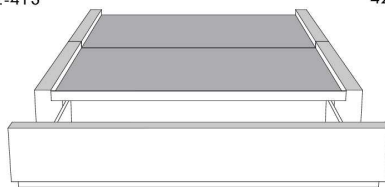

**Rangement à tiroir frontal
With Front Drawer**
440-441-442
Base lit simple N/D | Single base N/A