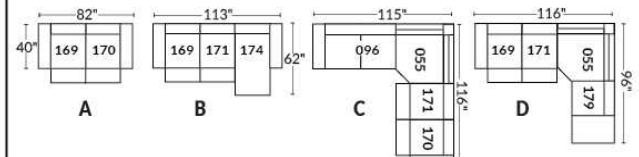

EXEMPLE 30" EXAMPLE