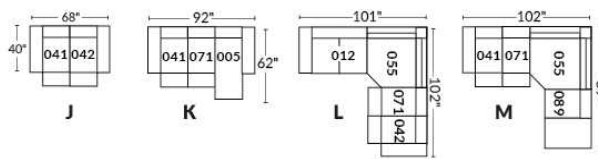

EXEMPLE 23" EXAMPLE