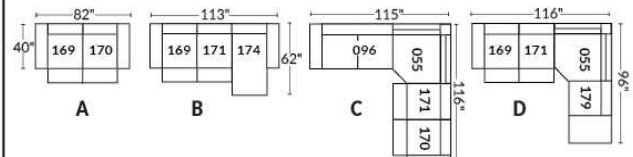

EXEMPLE 30" EXAMPLE