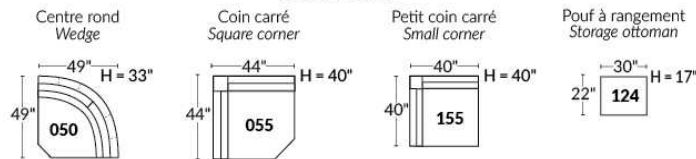

Autres | Others