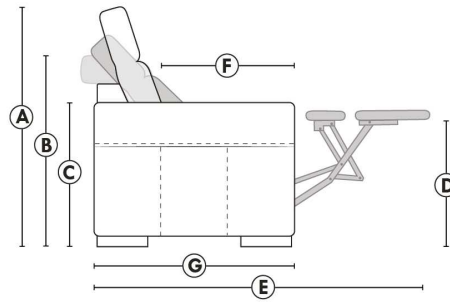

SPECIFICATIONS

MONTE-CARLO

LINEA 30 Collection

Conçu et fabriqué fièrement au Canada
Proudly designed and made in Canada

Our product is hand-made and minor variations can occur.