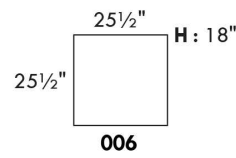

HARRISON

Hauteur complète 36" | Hauteur de siège 19" | Hauteur devant bras 26" | Profondeur d'assise 21"
Total Height 36" | Seat Height 19" | Arm Height 26" | Seat Depth 21"

www.jaymar.ca