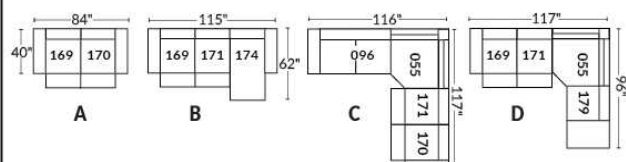

EXEMPLE 30" EXAMPLE