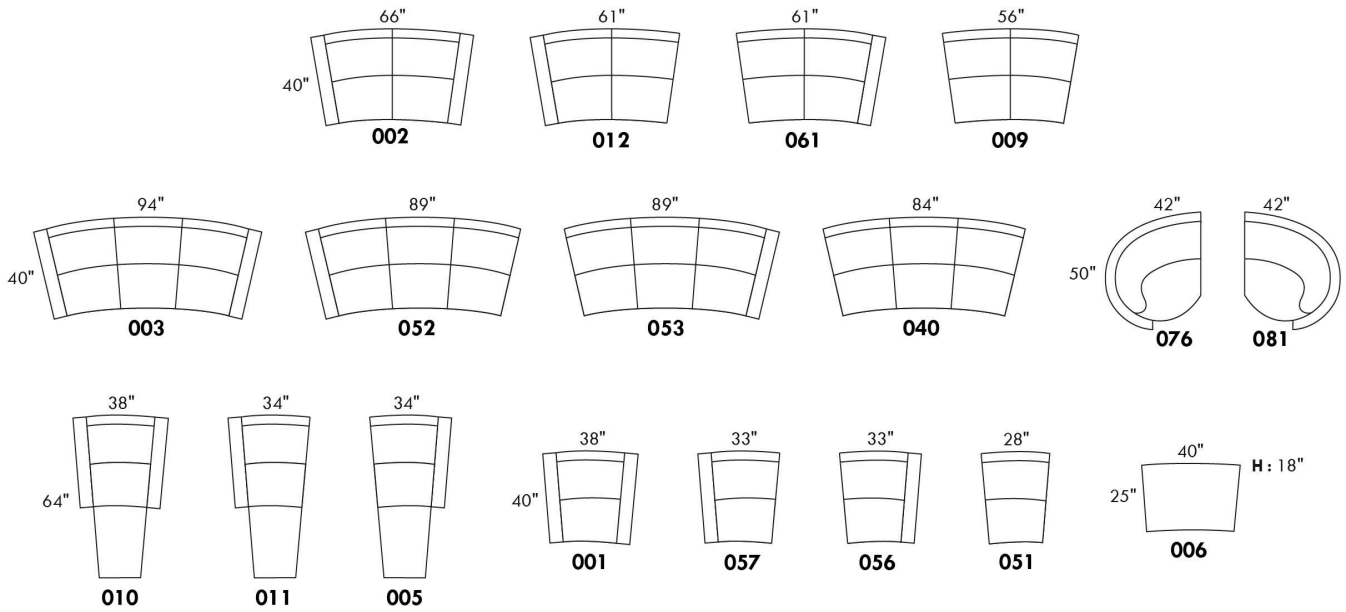

TAURUS

Hauteur complète 36" | Hauteur de siège 18" | Hauteur devant bras 27" | Profondeur d'assise 21"
Total Height 36" | Seat Height 18" | Arm Height 27" | Seat Depth 21"