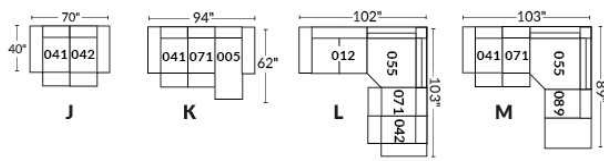

EXEMPLE 23" EXAMPLE