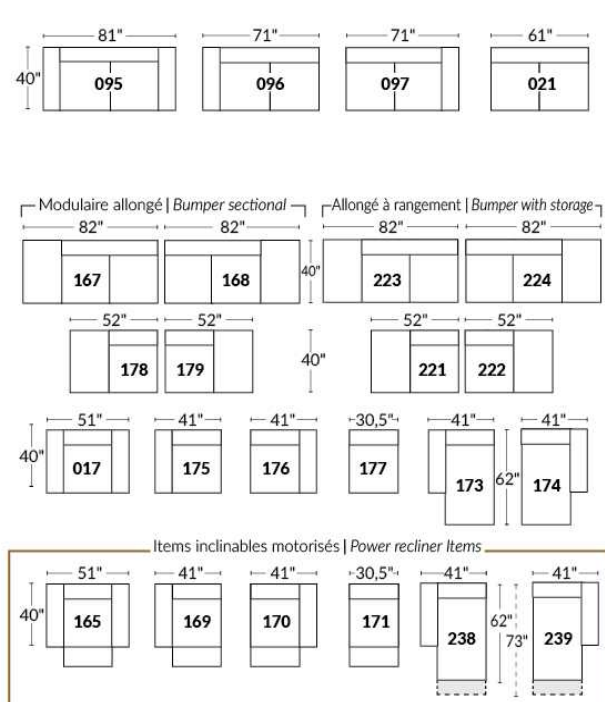

SIÈGE 30" DE LARGE | 30" SEAT WIDTH