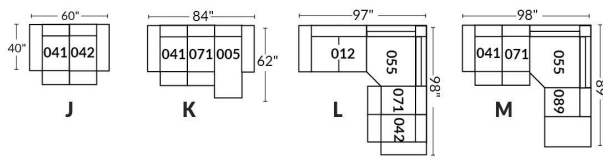

Autres | Others

EXEMPLE 23" EXAMPLE