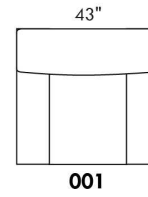

www.jaymar.ca