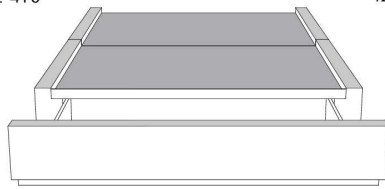

**Rangement à tiroir frontal
With Front Drawer**
440-441-442
Base lit simple N/D | Single base N/A