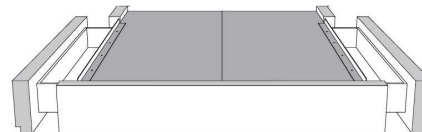

**Rangement à tiroir latéraux
With Side Drawers**
450-451 (2 tiroirs | drawers)
452-453 (1 tiroir | drawer)

Base avec contour MINCE 2" | Base with NARROW contour 2"

Grandeur | Size King: 82 x 77 x 12 | Queen: 64 x 77 x 12 | Double: 59 x 73 x 12 | Simple/Single: 44 x 73 x 12

**Avec pattes - Lit réglable
With Legs - Adjustable bed**
560-561-563

	King	Queen	Simple | Single
Lit grandeur complète : Complete Bed Size :	87x87x56	69x87x56	49x87x56
Intérieur | Inside :	78x82x12	61x82x12	40x82x12