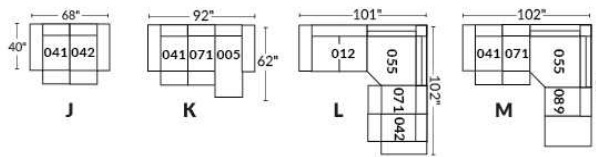

EXEMPLE 23" EXAMPLE