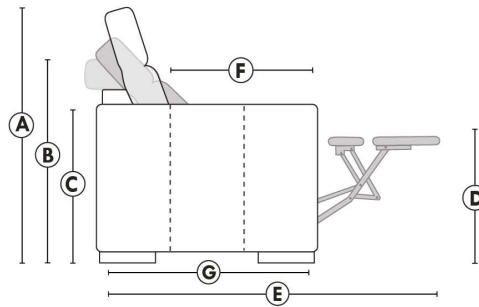

DARIO

PARALLELE
Collection 33

Jaymar

Conçu et fabriqué fièrement au Canada
Proudly designed and made in Canada

Our product is hand-made and minor variations can occur.

SPECIFICATIONS