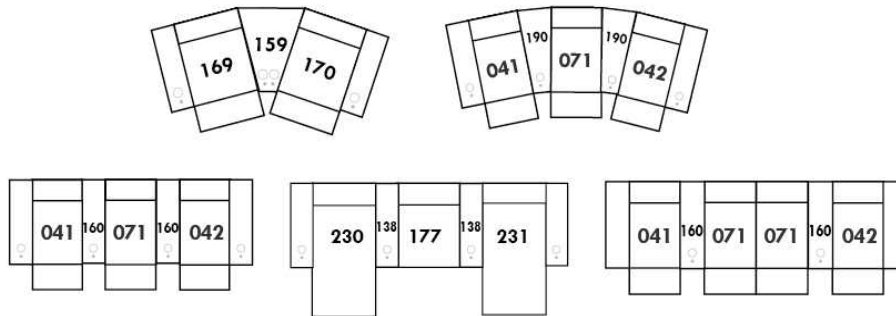

Each storage item has 2 USB ports and one electrical outlet inside the storage.

SUGGESTED CONFIGURATIONS

MARSEILLE

FEATURES:

- Manual adjustable headrest on all items (2 on square corner & stationary on wedge).
- *Wall hugger power recliners with full footrest (manual n/a).
- Power recliner lounge chair (manual n/a) with power headrest in option. Wall clearance 8" & front 5".
- Seat cushions with shaped foam + 1" layer of memory foam on top; arm with memory foam.
- Stitching: Small thread in fabric & large flat thread in leather.