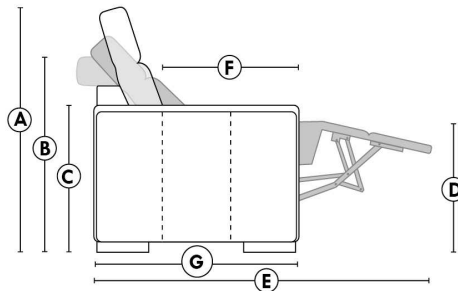

SPECIFICATIONS