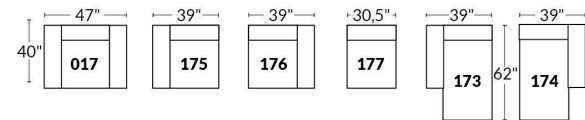

SIÈGE 30" DE LARGE | 30" SEAT WIDTH