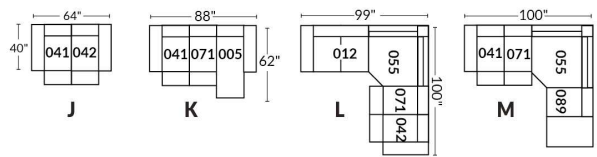

EXEMPLE 23" EXAMPLE