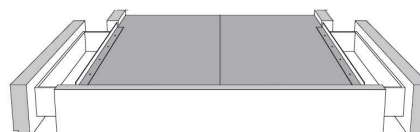

**Rangement à tiroir latéraux
With Side Drawers**
450-451 (2 tiroirs | drawers)
452-453 (1 tiroir | drawer)

Base avec contour MINCE 2" | Base with NARROW contour 2"

Grandeur | Size King: 82 x 84 x 12 | Queen: 64 x 84 x 12 | Double: 59 x 80 x 12 | Simple/Single: 44 x 80 x 12

**Avec pattes - Lit réglable
With Legs - Adjustable bed**
560-561-563

	King	Queen	Simple | Single
Lit grandeur complète : Complete Bed Size :	87x89x56	69x89x56	49x89x56
Intérieur | Inside :	78x82x12	61x82x12	40x82x12