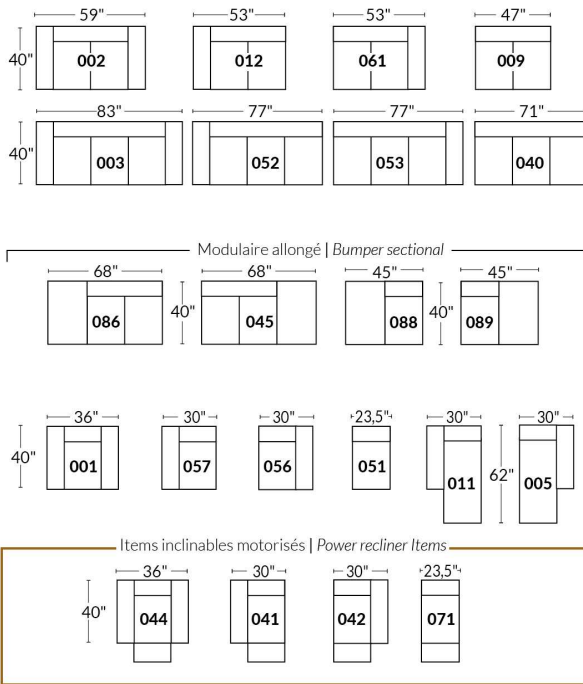

SIÈGE 23" DE LARGE | 23" SEAT WIDTH