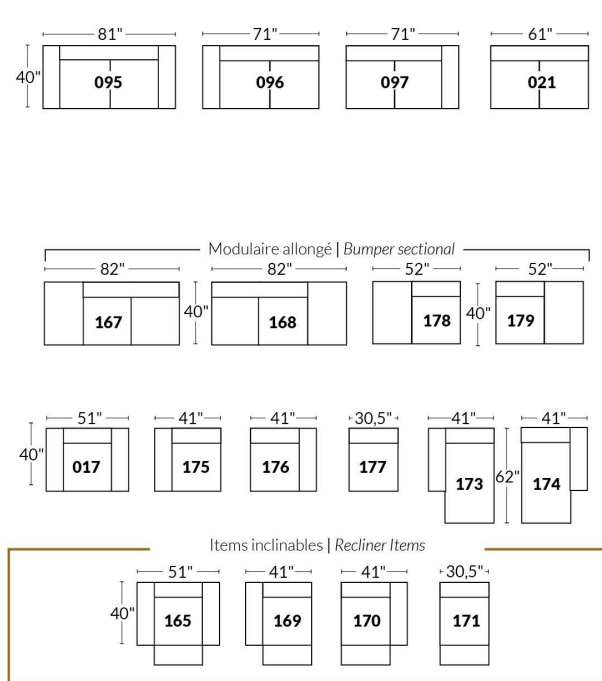

SIÈGE 30" DE LARGE | 30" SEAT WIDTH