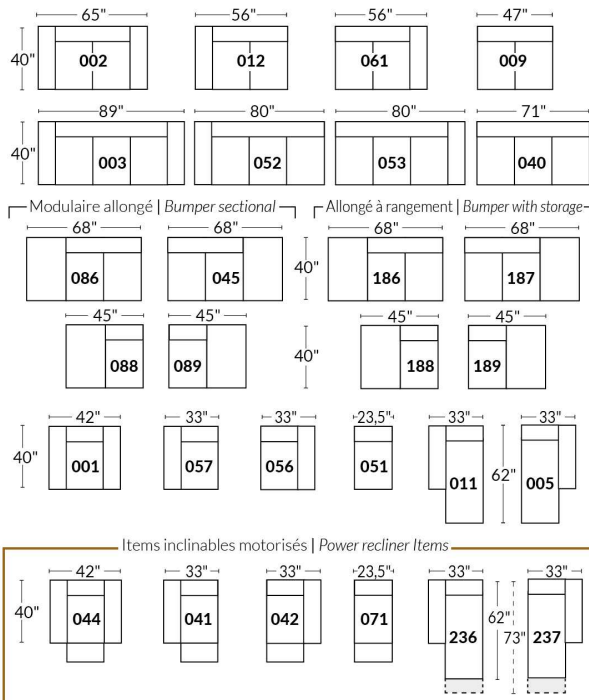

SIÈGE 23" DE LARGE | 23" SEAT WIDTH