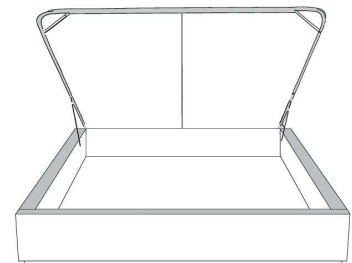

Avec rangement | With Storage
430-431-432-433