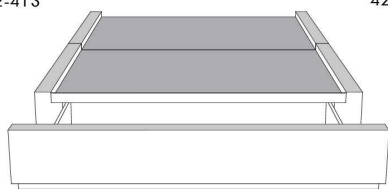

**Rangement à tiroir frontal
With Front Drawer**
440-441-442
Base lit simple N/D | Single base N/A