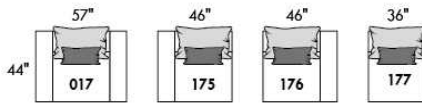

FASHION II

COUSSINS CARRÉS - DOS APPARENT
SQUARE CUSHIONS - VISBLE BACK

833 26 x 7 x 19
834 16 x 6 x 16