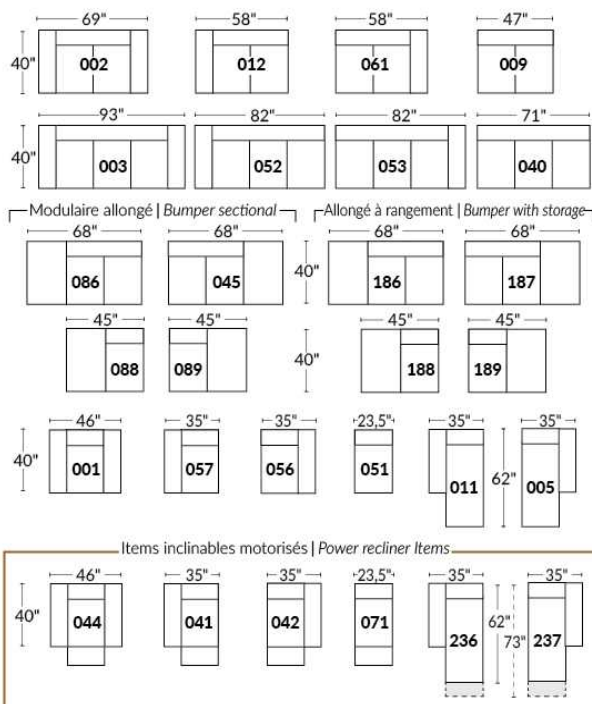

SIÈGE 23" DE LARGE | 23" SEAT WIDTH