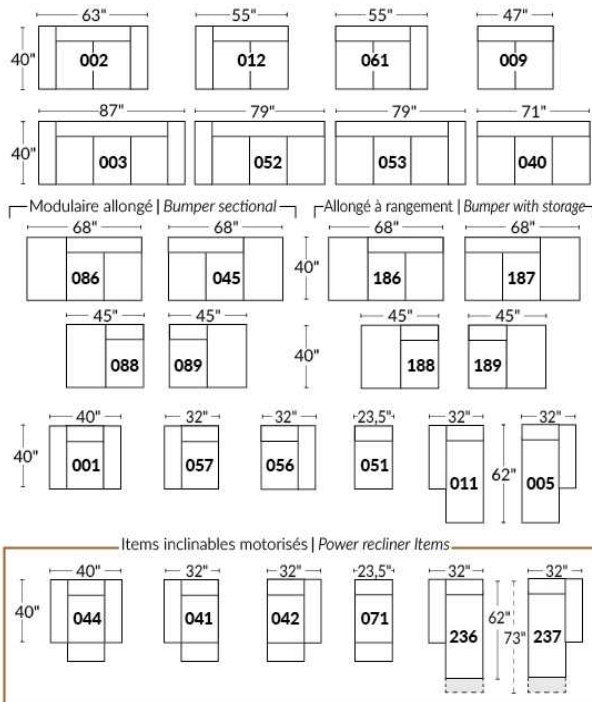

SIÈGE 23" DE LARGE | 23" SEAT WIDTH