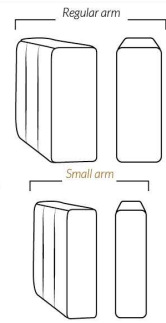

ARMS

Arm option
Regular arm Large or Small arm