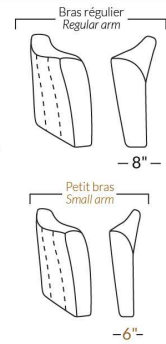

BRAS | ARMS

Option de bras:
Bras Régulier Large 8" ou Petit bras 6"

Arm option
Regular arm Large 8" or Small arm 6"

Contrôle de l'inclinaison situé à l'extérieur du bras
Recliner control located on the outside of the arm.