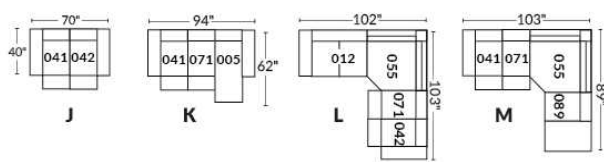

EXEMPLE 23" EXAMPLE