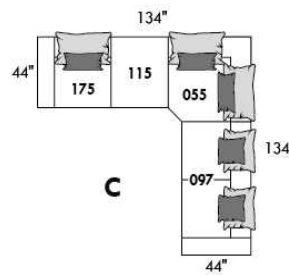

FASHION COLLECTION

FASHION I

COUSSINS PLEINE LARGEUR
FULL BACK CUSHIONS

831 34 x 7 x 19
832 24 x 6 x 10

FASHION II

COUSSINS CARRÉS - DOS APPARENT
SQUARE CUSHIONS - VISBLE BACK

833 26 x 7 x 19
834 16 x 6 x 16

Mélanger & agencer!
Mix & Match!

Populaires | Popular CONFIGURATIONS