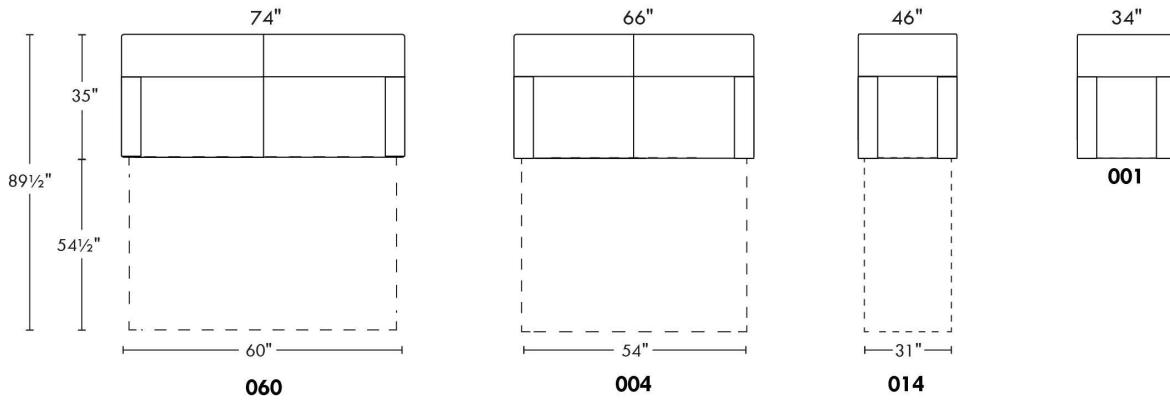

Hauteur complète 35" | Hauteur de siège 18" | Hauteur devant bras 25½" | Profondeur d'assise 21"
Total Height 35" | Seat Height 18" | Arm Height 25½" | Seat Depth 21"