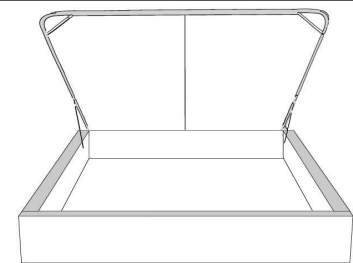

Avec rangement | With Storage
430-431-432-433