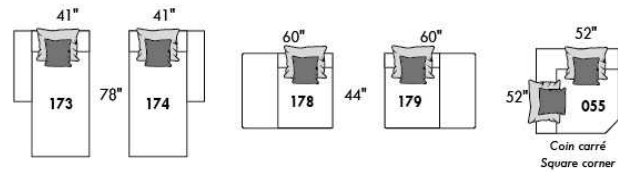

Mélanger & agencer!
Mix & Match!

Populaires | Popular CONFIGURATIONS