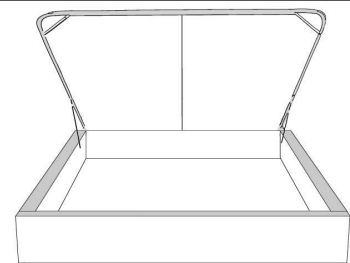

Avec rangement | With Storage
430-431-432-433