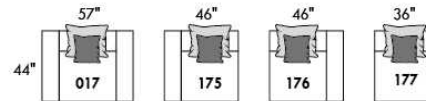

FASHION COLLECTION

FASHION I

COUSSINS PLEINE LARGEUR
 FULL BACK CUSHIONS

831 34 x 7 x 19
 832 24 x 6 x 10

FASHION II

COUSSINS CARRÉS - DOS APPARENT
 SQUARE CUSHIONS - VISBLE BACK

833 26 x 7 x 19
 834 16 x 6 x 16