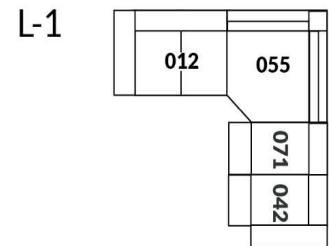

30" Seat Width | Siège 30" de large

Home Theatre CONFIGURATIONS Cinéma maison

23" Seat Width | Siège 23" de large

Home Theatre CONFIGURATIONS Cinéma maison

OPTIMA Collection

Jaymar.

Proudly designed and made in Canada