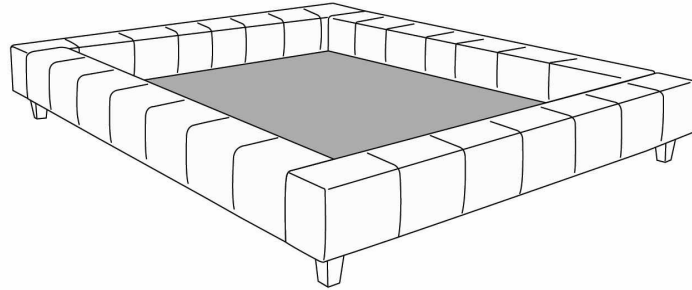

VOILÀ

Lit voilà Bed items

Base de Lit/Bed base

372 California King (US only/seulement) | 380 King | 360 Queen | 314 Simple/ Single