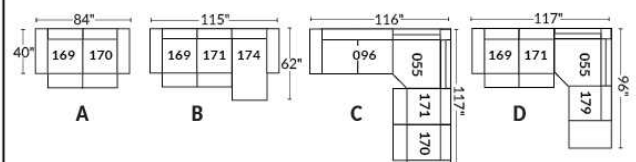

EXEMPLE 30" EXAMPLE