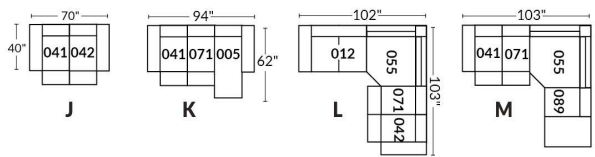

EXEMPLE 23" EXAMPLE