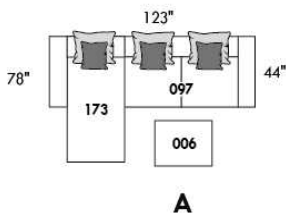

FASHION COLLECTION

FASHION I

COUSSINS PLEINE LARGEUR
FULL BACK CUSHIONS

831 34 x 7 x 19
832 24 x 6 x 10

FASHION II

COUSSINS CARRÉS - DOS APPARENT
SQUARE CUSHIONS - VISBLE BACK

833 26 x 7 x 19
834 16 x 6 x 16

Mélanger & agencer!
Mix & Match!

Populaires | Popular CONFIGURATIONS