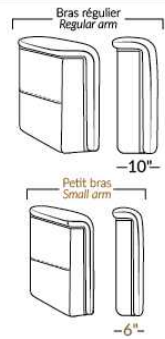

BRAS | ARMS

Option de bras:
Bras Régulier Large 10" ou Petit bras 6"

Arm option
Regular arm Large 10" or Small arm 6"

Contrôle de l'inclinaison situé à l'extérieur du bras
Recliner control located on the outside of the arm.