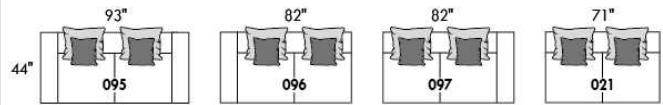

FASHION COLLECTION

FASHION I

COUSSINS PLEINE LARGEUR
 FULL BACK CUSHIONS

831 34 x 7 x 19
 832 24 x 6 x 10

FASHION II

COUSSINS CARRÉS - DOS APPARENT
 SQUARE CUSHIONS - VISBLE BACK

833 26 x 7 x 19
 834 16 x 6 x 16