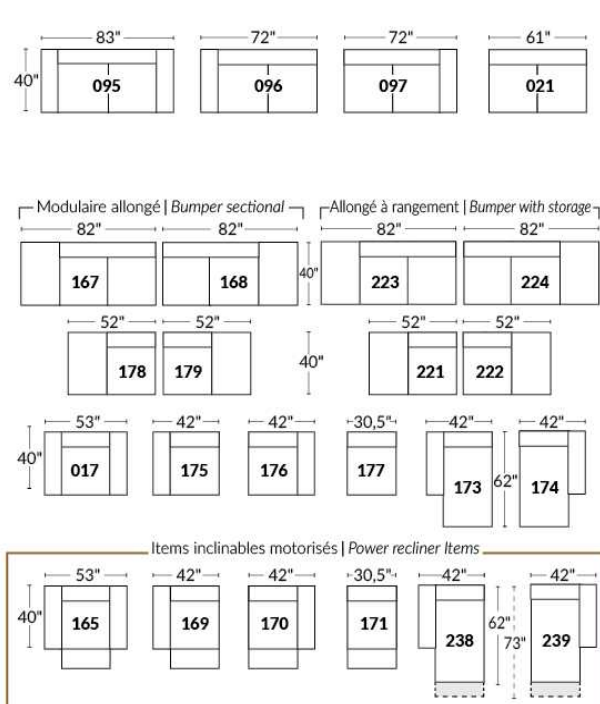

SIÈGE 30" DE LARGE | 30" SEAT WIDTH