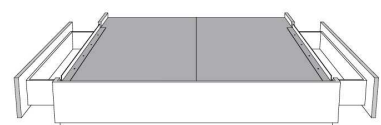

Rangement à tiroir latéraux
With Side Drawers
550-551 (2 tiroirs | drawers)

www.jaymar.ca