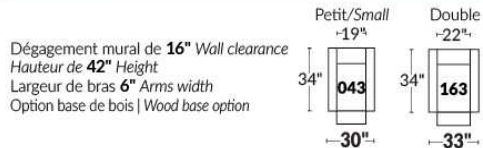

FAUTEUIL BERÇANT PIVOTANT INCLINABLE SWIVEL ROCKING MOTION CHAIR