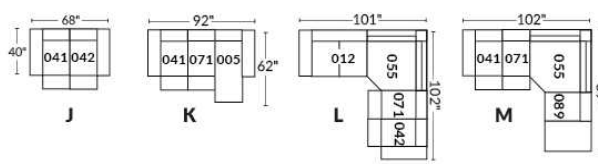

EXEMPLE 23" EXAMPLE