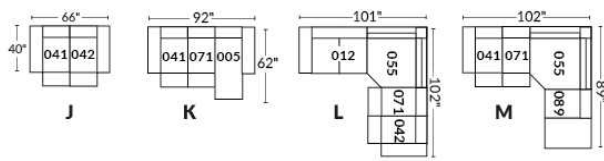

Autres | Others

EXEMPLE 23" EXAMPLE