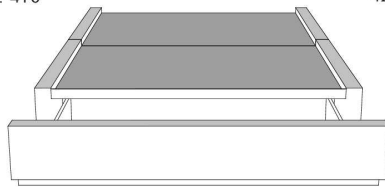

**Rangement à tiroir frontal
With Front Drawer**
440-441-442
Base lit simple N/D | Single base N/A