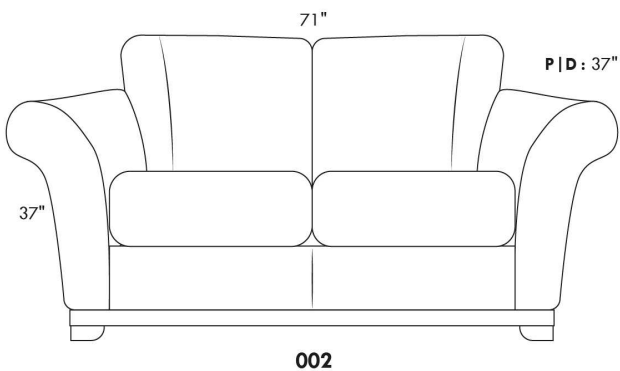

NICOLAS

Hauteur de siège 20" | Hauteur devant bras 28" | Profondeur d'assise 20"
Seat Height 20" | Arm Height 28" | Seat Depth 20"

www.jaymar.ca