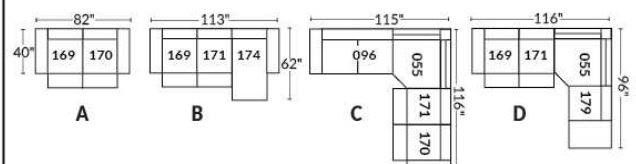

EXEMPLE 30" EXAMPLE