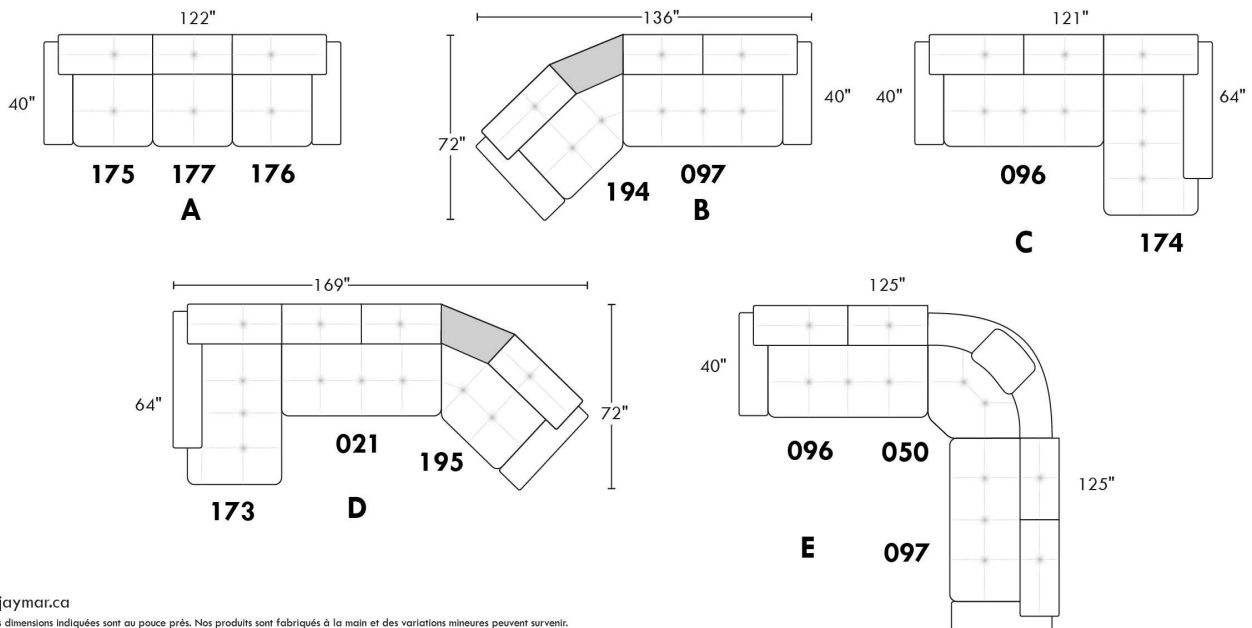

CONFIGURATIONS