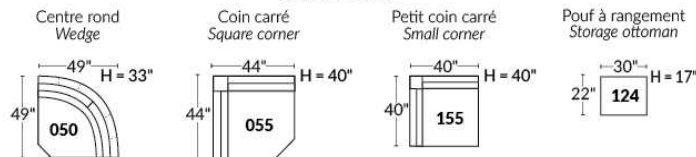

Autres | Others