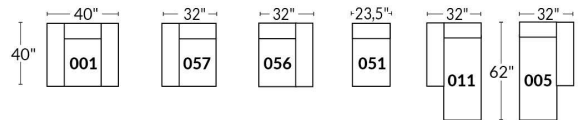

SIÈGE 23" DE LARGE | 23" SEAT WIDTH