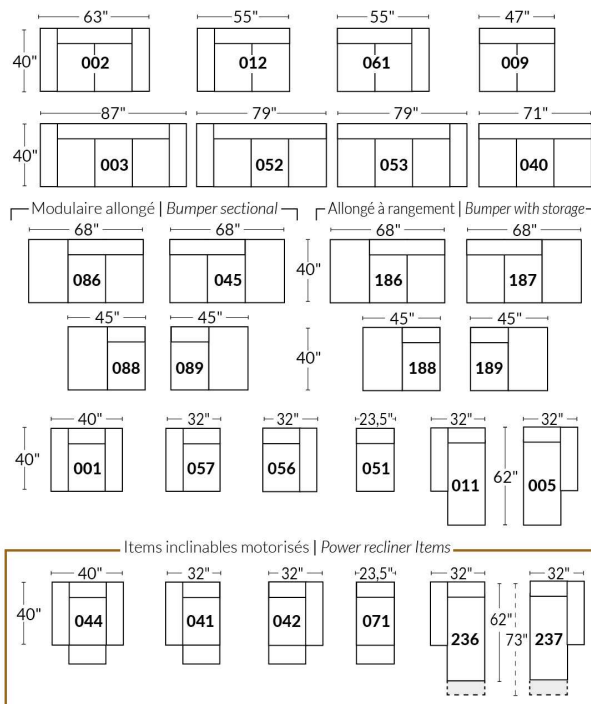

SIÈGE 23" DE LARGE | 23" SEAT WIDTH