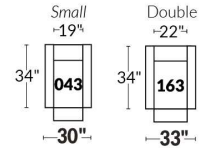

SWIVEL ROCKING MOTION CHAIR

16" Wall clearance
42" Height
6" Arms width
Wood base option