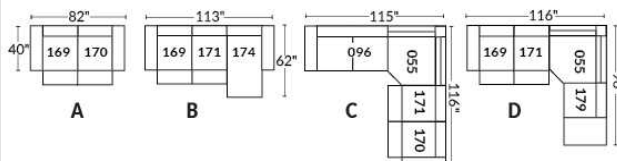

EXEMPLE 30" EXAMPLE