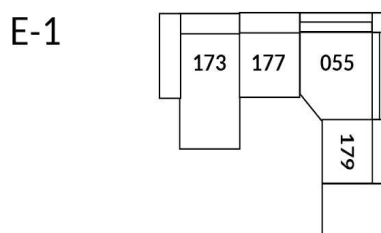

30" Seat Width | Siège 30" de large

Home Theatre CONFIGURATIONS Cinéma maison

23" Seat Width | Siège 23" de large

Home Theatre CONFIGURATIONS Cinéma maison

OPTIMA Collection

Jaymar.

Proudly designed and made in Canada