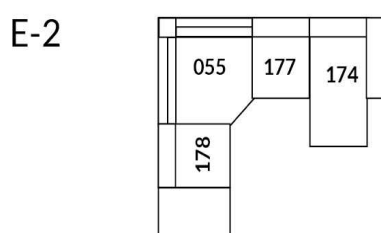

30" Seat Width | Siège 30" de large

Home Theatre CONFIGURATIONS Cinéma maison

23" Seat Width | Siège 23" de large

Home Theatre CONFIGURATIONS Cinéma maison

OPTIMA Collection

Jaymar.

Proudly designed and made in Canada