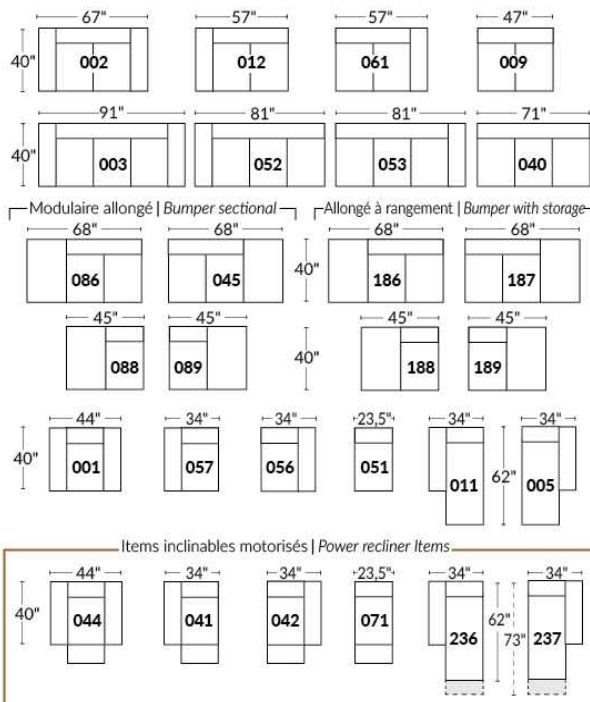

SIÈGE 23" DE LARGE | 23" SEAT WIDTH