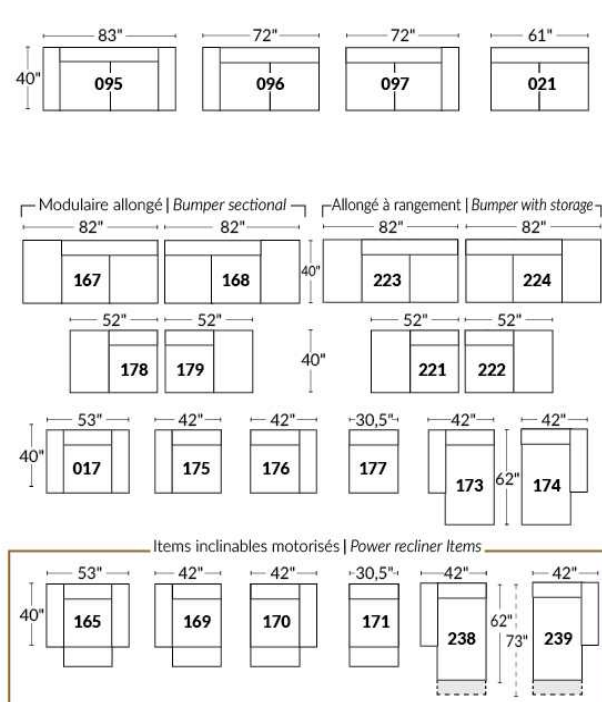

SIÈGE 30" DE LARGE | 30" SEAT WIDTH