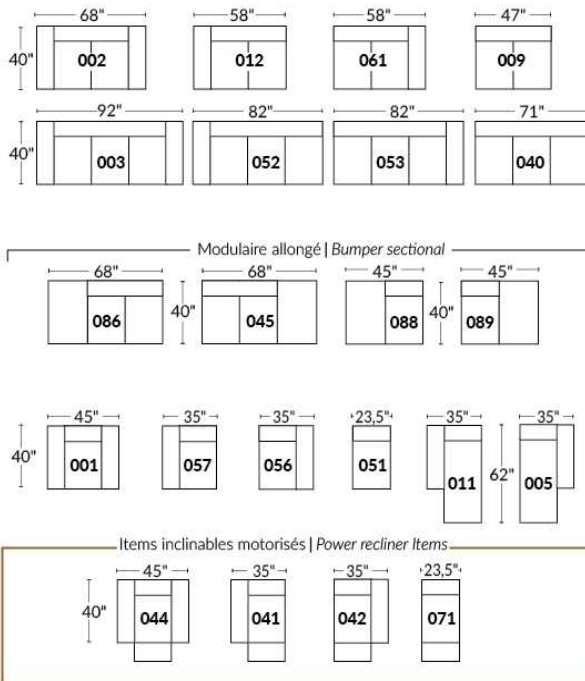

SIÈGE 23" DE LARGE | 23" SEAT WIDTH