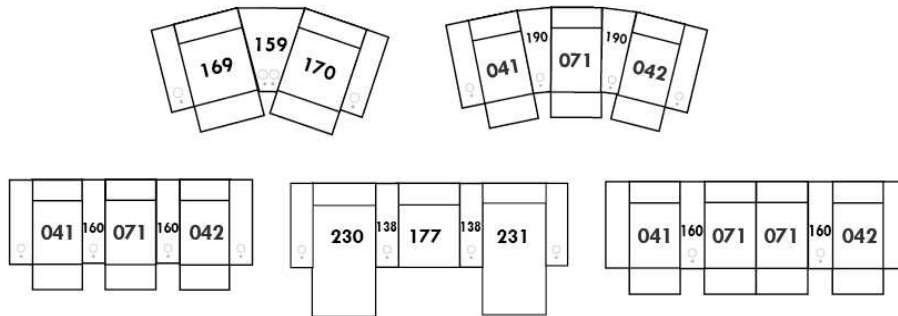

SUGGESTED CONFIGURATIONS