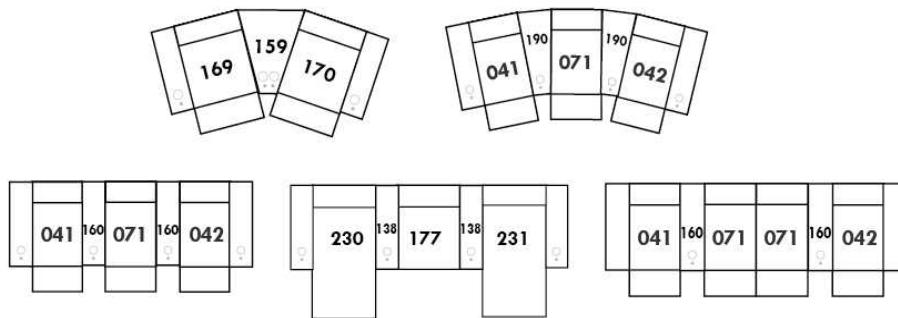

SUGGESTED CONFIGURATIONS