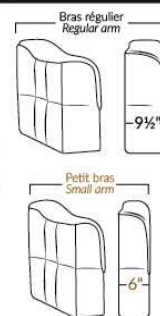

BRAS | ARMS

Option de bras:
Bras Régulier Large 9,5" ou Petit bras 6"

Arm option
Regular arm Large 9.5" or Small arm 6"

Contrôle de l'inclinaison situé à l'extérieur du bras
Recliner control located on the outside of the arm.