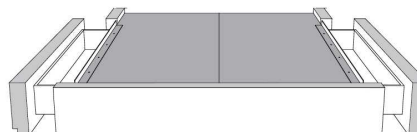

**Rangement à tiroir latéraux
With Side Drawers**
450-451 (2 tiroirs | drawers)
452-453 (1 tiroir | drawer)

Base avec contour MINCE 2" | Base with NARROW contour 2"

Grandeur | Size King: 82 x 77 x 12 | Queen: 64 x 77 x 12 | Double: 59 x 73 x 12 | Simple/Single: 44 x 73 x 12

**Avec pattes - Lit réglable
With Legs - Adjustable bed**
560-561-563

	King	Queen	Simple | Single
Lit grandeur complète : Complete Bed Size :	87x87x56	69x87x56	49x87x56
Intérieur | Inside :	78x82x12	61x82x12	40x82x12