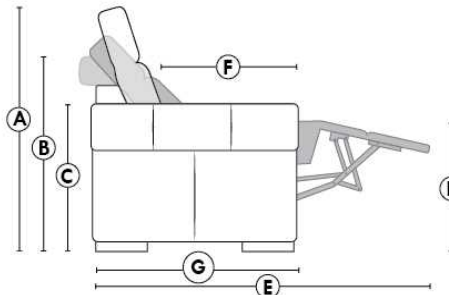

WASHINGTON

OPTIMA
Collection

Jaymar

Conçu et fabriqué fièrement au Canada
Proudly designed and made in Canada

Our product is hand-made and minor variations can occur.

SPECIFICATIONS