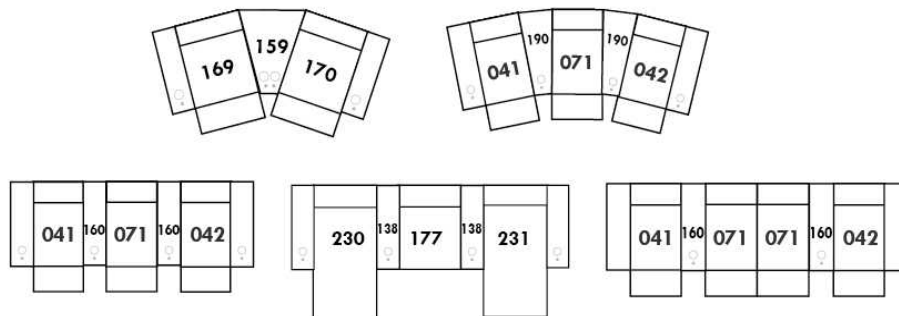

Each storage item has 2 USB ports and one electrical outlet inside the storage.

SUGGESTED CONFIGURATIONS

USA Price List

BRASILIA

LG52 available metal or wood. If wood specify color.

COMBO: Cover #2 on back only.