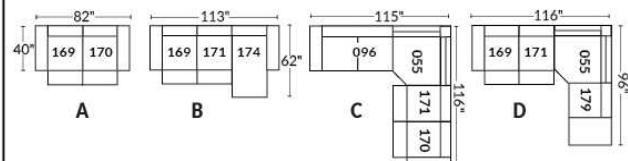

EXEMPLE 30" EXAMPLE