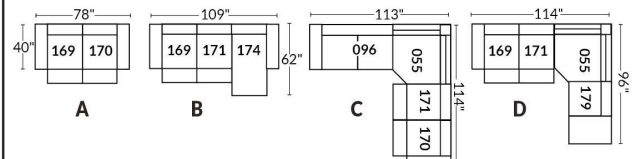

EXEMPLE 30" EXAMPLE