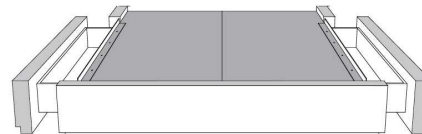

**Rangement à tiroir latéraux
With Side Drawers**
450-451 (2 tiroirs | drawers)
452-453 (1 tiroir | drawer)

Base avec contour MINCE 2" | Base with NARROW contour 2"

Grandeur | Size King: 82 x 77 x 12 | Queen: 64 x 77 x 12 | Double: 59 x 73 x 12 | Simple/Single: 44 x 73 x 12

**Avec pattes - Lit réglable
With Legs - Adjustable bed**
560-561-563

	King	Queen	Simple | Single
Lit grandeur complète : Complete Bed Size :	87x87x56	69x87x56	49x87x56
Intérieur | Inside :	78x82x12	61x82x12	40x82x12