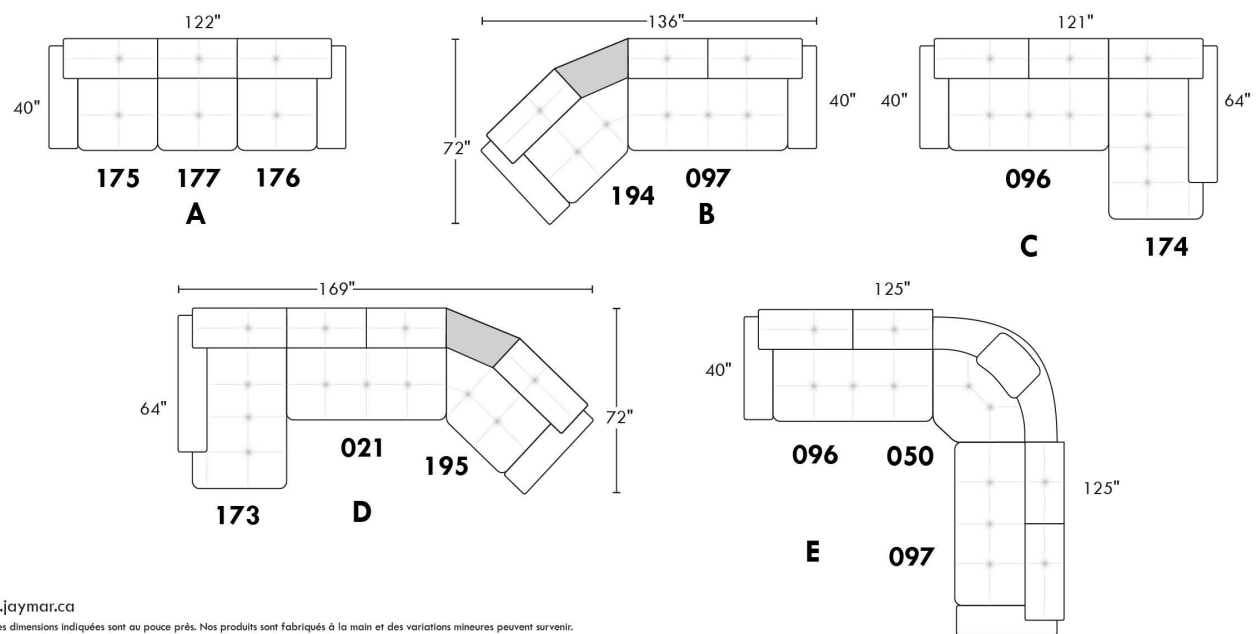

CONFIGURATIONS

www.jaymar.ca
Toutes les dimensions indiquées sont au pouce près. Nos produits sont fabriqués à la main et des variations mineures peuvent survenir.
All dimensions indicated are to the nearest inch. Our product is hand-made and minor variations can occur.