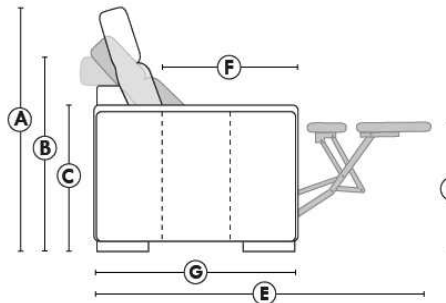

MAXIMA

LINEA 30 Collection

Conçu et fabriqué fièrement au Canada
Proudly designed and made in Canada

Our product is hand-made and minor variations can occur.

SPECIFICATIONS