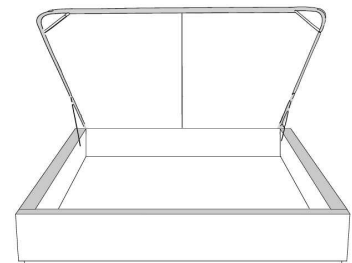

Avec rangement | With Storage
430-431-432-433