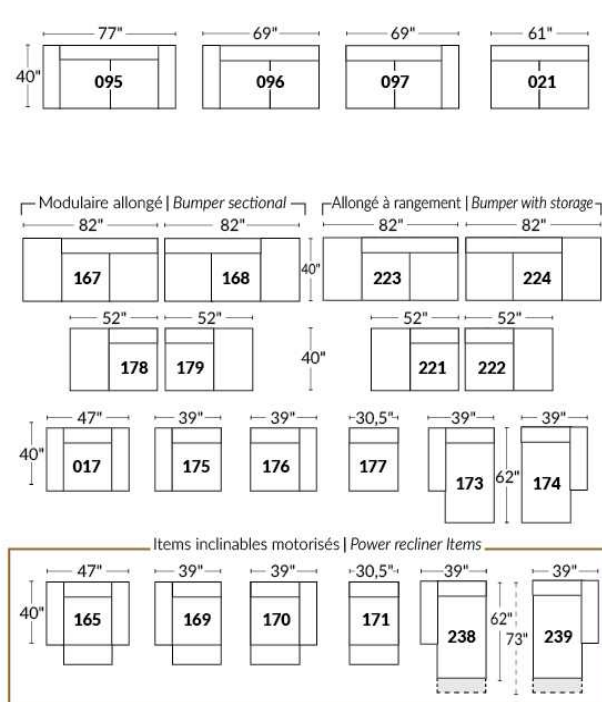

SIÈGE 30" DE LARGE | 30" SEAT WIDTH