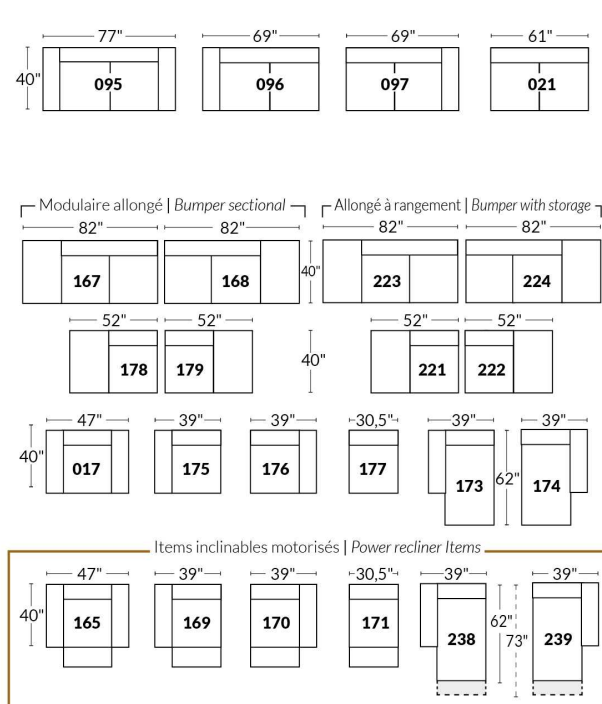

SIÈGE 30" DE LARGE | 30" SEAT WIDTH