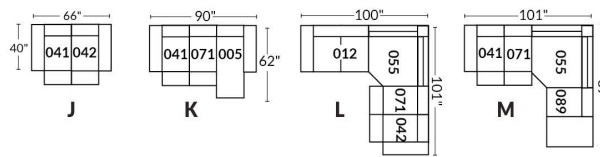

EXEMPLE 23" EXAMPLE