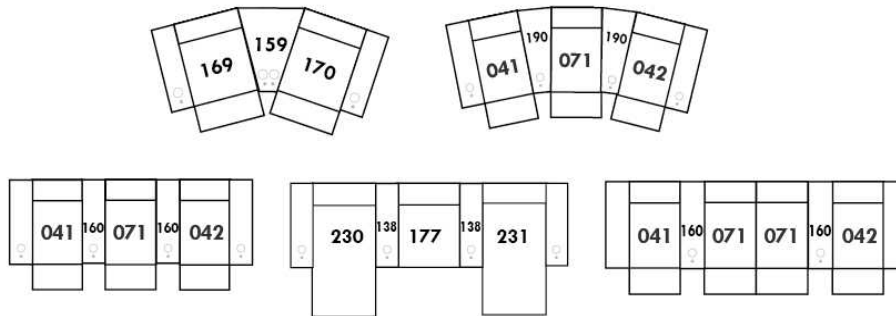

Each storage item has 2 USB ports and one electrical outlet inside the storage.

SUGGESTED CONFIGURATIONS

BUDAPEST

FEATURES:

- Manual adjustable headrest on all items (2 on square corner & stationary on wedge).
- *Wall hugger power recliners with full footrest (manual n/a).
- Power recliner lounge chair (manual n/a) with power headrest in option. Wall clearance 8" & front 5".
- Seat cushions with shaped foam + 1" layer of memory foam on top; arm with memory foam.
- Stitching: Small thread in fabric & large flat thread in leather.