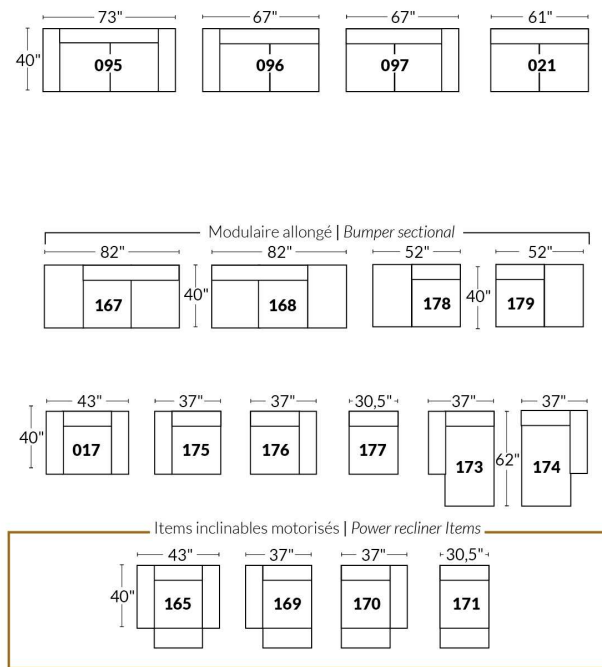

SIÈGE 30" DE LARGE | 30" SEAT WIDTH