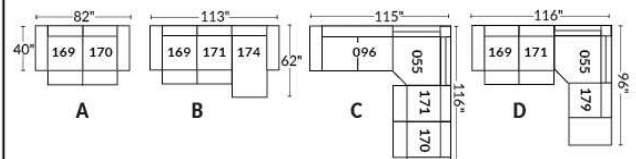

EXEMPLE 30" EXAMPLE