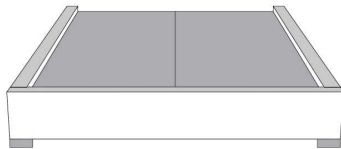

Avec pattes | With Legs
410-411