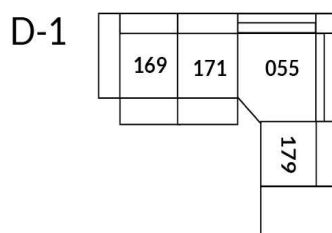

30" Seat Width | Siège 30" de large

Home Theatre CONFIGURATIONS Cinéma maison

23" Seat Width | Siège 23" de large

Home Theatre CONFIGURATIONS Cinéma maison

OPTIMA Collection

Jaymar.

Proudly designed and made in Canada