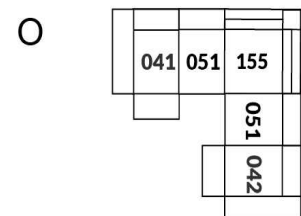

30" Seat Width | Siège 30" de large

Home Theatre CONFIGURATIONS Cinéma maison

23" Seat Width | Siège 23" de large

Home Theatre CONFIGURATIONS Cinéma maison

OPTIMA Collection

Jaymar.

Proudly designed and made in Canada