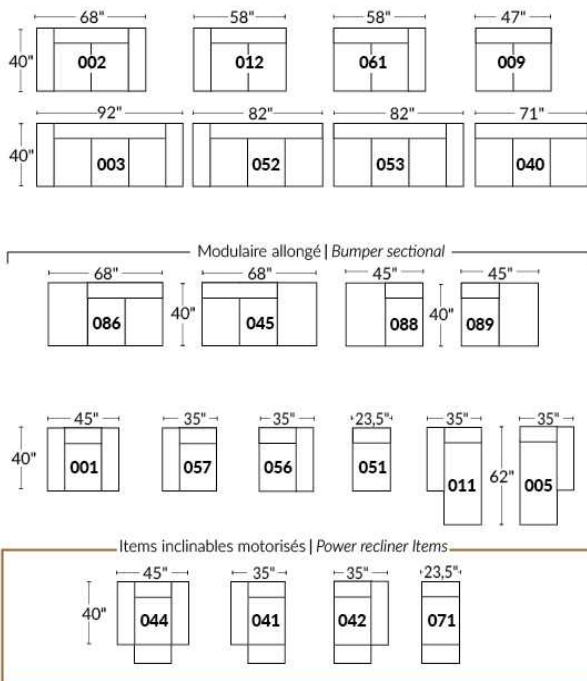

SIÈGE 23" DE LARGE | 23" SEAT WIDTH