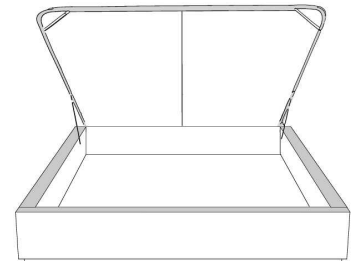

Avec rangement | With Storage
430-431-432-433