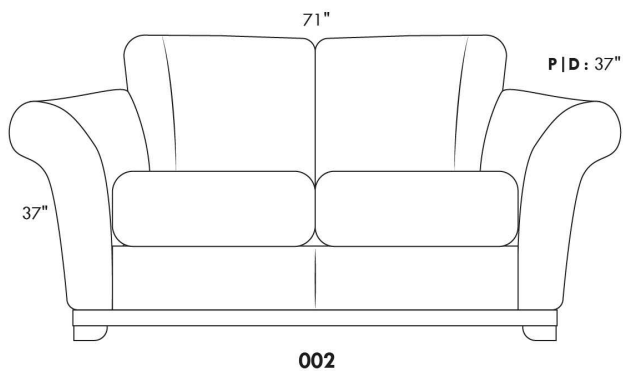

NICOLAS

Hauteur de siège 20" | Hauteur devant bras 28" | Profondeur d'assise 20"
Seat Height 20" | Arm Height 28" | Seat Depth 20"

www.jaymar.ca