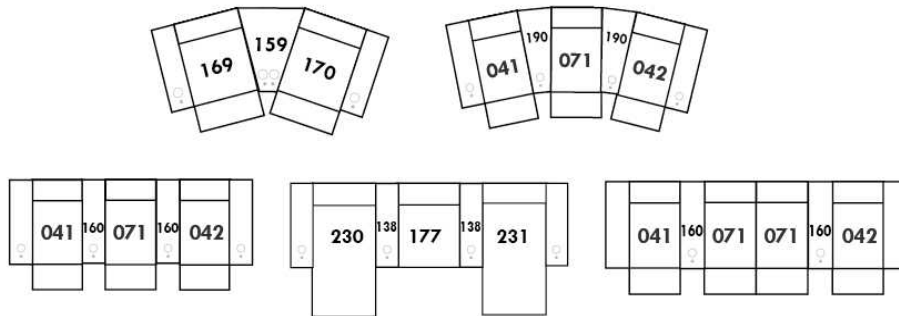

SUGGESTED CONFIGURATIONS