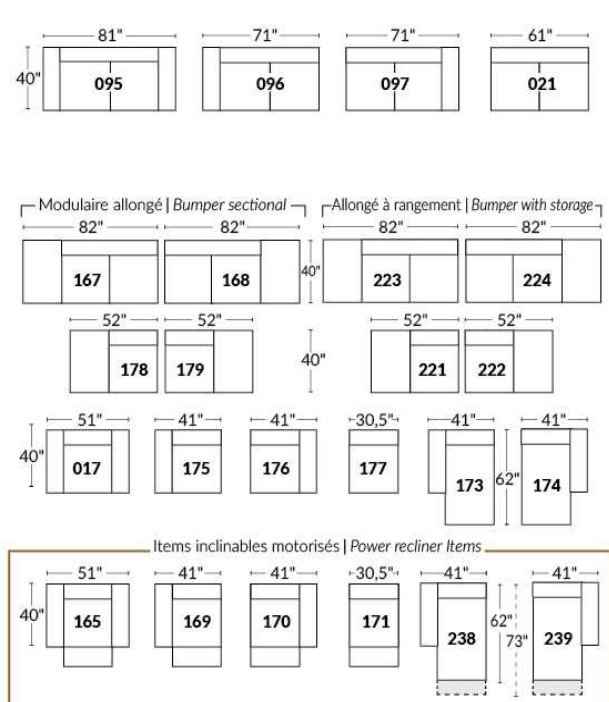

SIÈGE 30" DE LARGE | 30" SEAT WIDTH