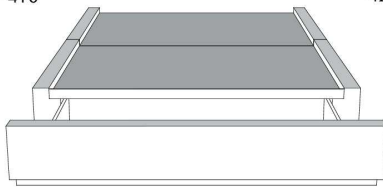

**Rangement à tiroir frontal
With Front Drawer**
440-441-442
Base lit simple N/D | Single base N/A