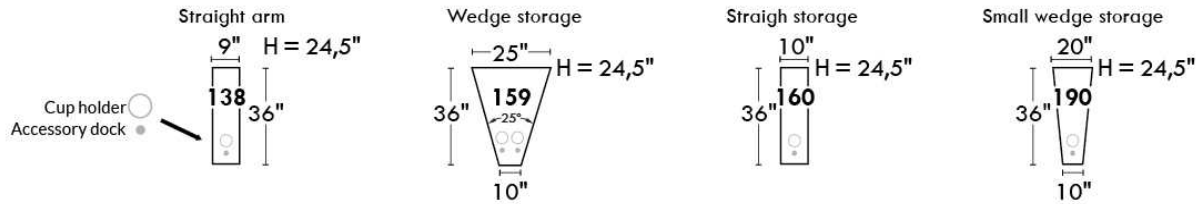

Items 138-159-160-190 and large arm.

Accessory docks and cups are Optional. *Not available on small arms*
Please specify on which arms you want the accessory docks and cup holders.
NB: Item 138-159-160-190 are unfinished on the sides, must be used between 2 seats.
Each storage item has 2 USB ports and one electrical outlet inside the storage.