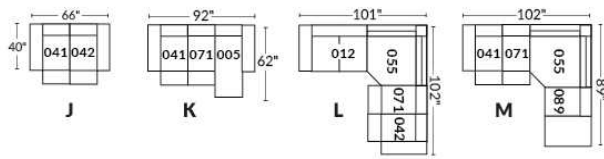

EXEMPLE 23" EXAMPLE