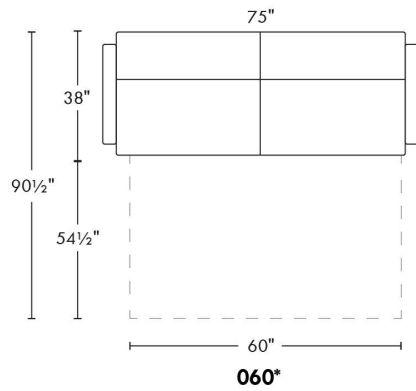

SCARSDALE

Hauteur complète 35" | Hauteur de siège 19" | Hauteur devant bras 27" | Profondeur d'assise 20"
Total Height 35" | Seat Height 19" | Arm Height 27" | Seat Depth 20"

2 COUSSINS DÉCORATIFS INCLUS

2 ARM BOLSTER INCLUDED

PL31

20" x 9" x 2"
rectangulaire | rectangular