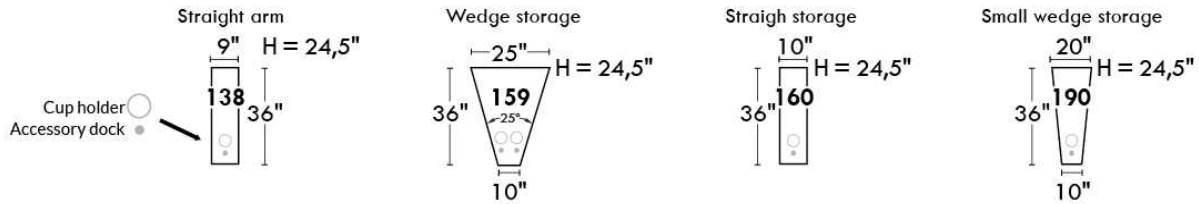

OPTIMA

HOME THEATRE Configurations

*Available on certain models and on large arms ONLY.

OPTIONS ACCESSORIES

Accessory Dock	V51 Wine Glass Holder	V52 Plastic Swivel Tray Table	V53 Wood Swivel tray Table (Choice of 8 colors) Specify on which arm (left or right) the tray table will be installed.
V54 Tablet Holder	V55 LED Lamp		

(For Accessory Dock price, see description section of the Optima model price list and for Accessory item prices, see at very end of the price list)

Items 138-159-160-190 and large arm.

Accessory docks and cups are Optional. *Not available on small arms*
Please specify on which arms you want the accessory docks and cup holders.
NB: Item 138-159-160-190 are unfinished on the sides, must be used between 2 seats.
Each storage item has 2 USB ports and one electrical outlet inside the storage.