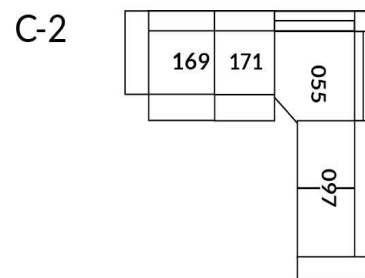

30" Seat Width | Siège 30" de large

Home Theatre CONFIGURATIONS Cinéma maison

23" Seat Width | Siège 23" de large

Home Theatre CONFIGURATIONS Cinéma maison

OPTIMA Collection

Jaymar.

Proudly designed and made in Canada