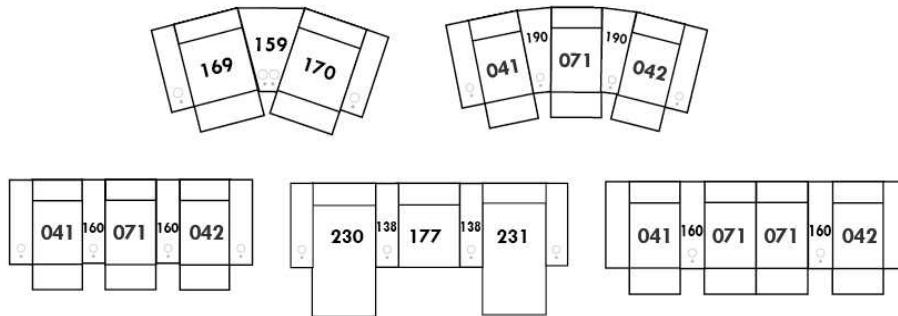

Each storage item has 2 USB ports and one electrical outlet inside the storage.

SUGGESTED CONFIGURATIONS

BUDAPEST

FEATURES:

- Manual adjustable headrest on all items (2 on square corner & stationary on wedge).
- *Wall hugger power recliners with full footrest (manual n/a).
- Power recliner lounge chair (manual n/a) with power headrest in option. Wall clearance 8" & front 5".
- Seat cushions with shaped foam + 1" layer of memory foam on top; arm with memory foam.
- Stitching: Small thread in fabric & large flat thread in leather.