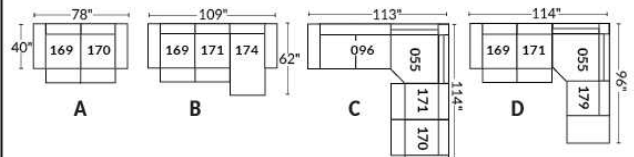

EXEMPLE 30" EXAMPLE