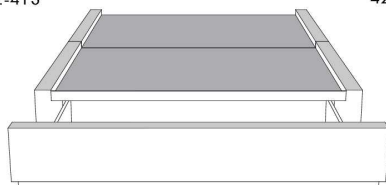

**Rangement à tiroir frontal
With Front Drawer**
440-441-442
Base lit simple N/D | Single base N/A