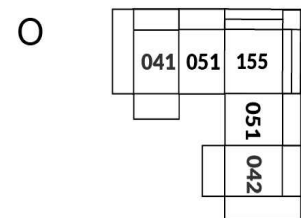

30" Seat Width | Siège 30" de large

Home Theatre CONFIGURATIONS Cinéma maison

23" Seat Width | Siège 23" de large

Home Theatre CONFIGURATIONS Cinéma maison

OPTIMA Collection

Jaymar.

Proudly designed and made in Canada