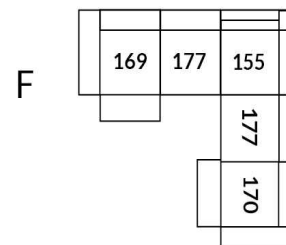

30" Seat Width | Siège 30" de large

Home Theatre CONFIGURATIONS Cinéma maison

23" Seat Width | Siège 23" de large

Home Theatre CONFIGURATIONS Cinéma maison

OPTIMA Collection

Jaymar.

Proudly designed and made in Canada