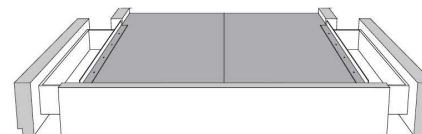

Rangement à tiroir latéraux
With Side Drawers
450-451 (2 tiroirs | drawers)
452-453 (1 tiroir | drawer)

Base avec contour MINCE 2" | Base with NARROW contour 2"

Grandeur | Size King: 82 x 77 x 12 | Queen: 64 x 77 x 12 | Double: 59 x 73 x 12 | Simple/Single: 44 x 73 x 12

Avec pattes - Lit réglable
With Legs - Adjustable bed
560-561-563

	King	Queen	Simple | Single
Lit grandeur complète : Complete Bed Size :	87x87x56	69x87x56	49x87x56
Intérieur | Inside :	78x82x12	61x82x12	40x82x12