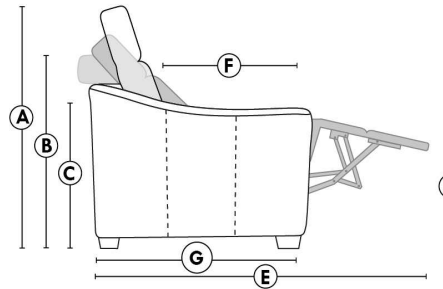

SPECIFICATIONS