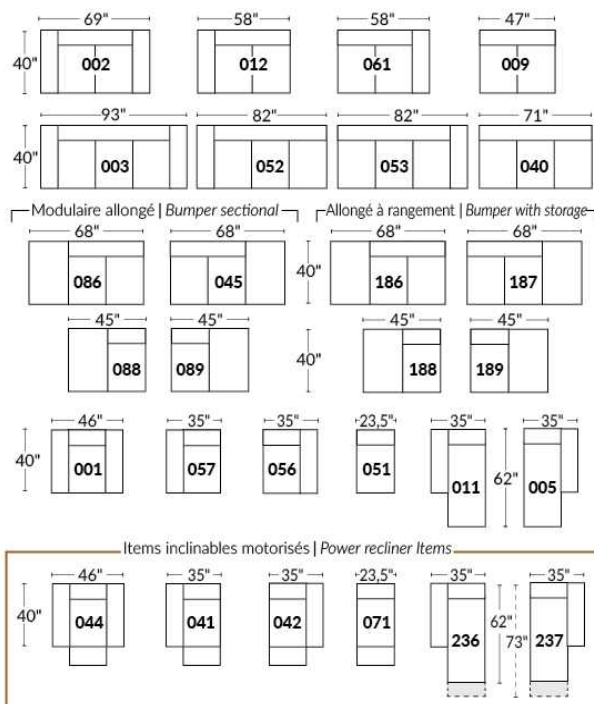

SIÈGE 23" DE LARGE | 23" SEAT WIDTH