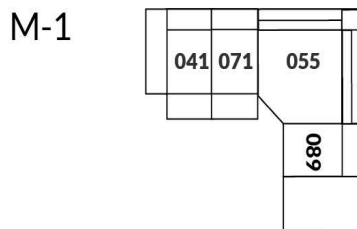

30" Seat Width | Siège 30" de large

Home Theatre CONFIGURATIONS Cinéma maison

23" Seat Width | Siège 23" de large

Home Theatre CONFIGURATIONS Cinéma maison

OPTIMA Collection

Jaymar.

Proudly designed and made in Canada