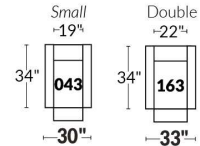

SWIVEL ROCKING MOTION CHAIR

16" Wall clearance
42" Height
6" Arms width
Wood base option