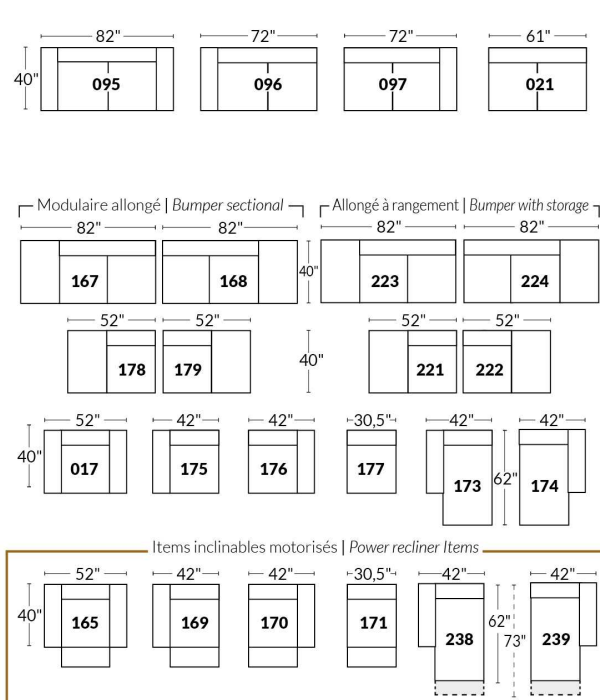

SIÈGE 30" DE LARGE | 30" SEAT WIDTH