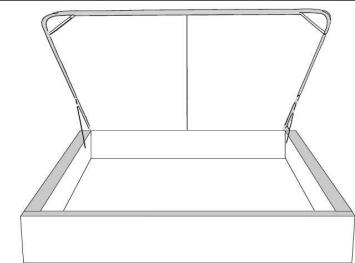

Avec rangement | With Storage
430-431-432-433