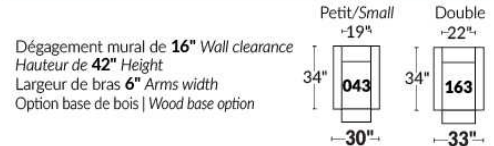

FAUTEUIL BERÇANT PIVOTANT INCLINABLE SWIVEL ROCKING MOTION CHAIR