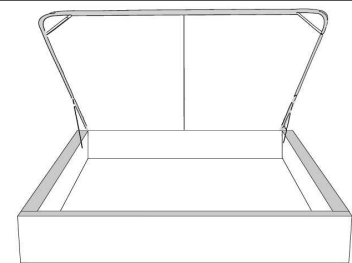

Avec rangement | With Storage
430-431-432-433