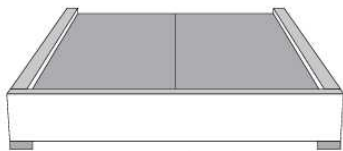

Avec pattes | With Legs
410-411