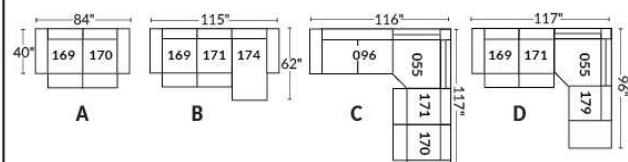

EXEMPLE 30" EXAMPLE