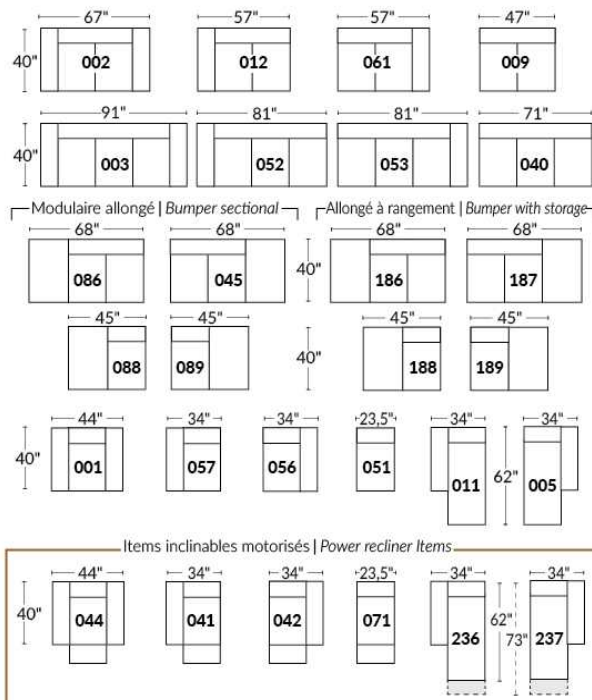

SIÈGE 23" DE LARGE | 23" SEAT WIDTH