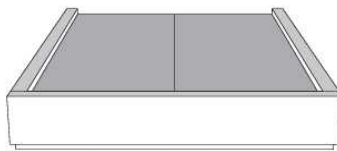

Anti-poussière | No Dust
420-421