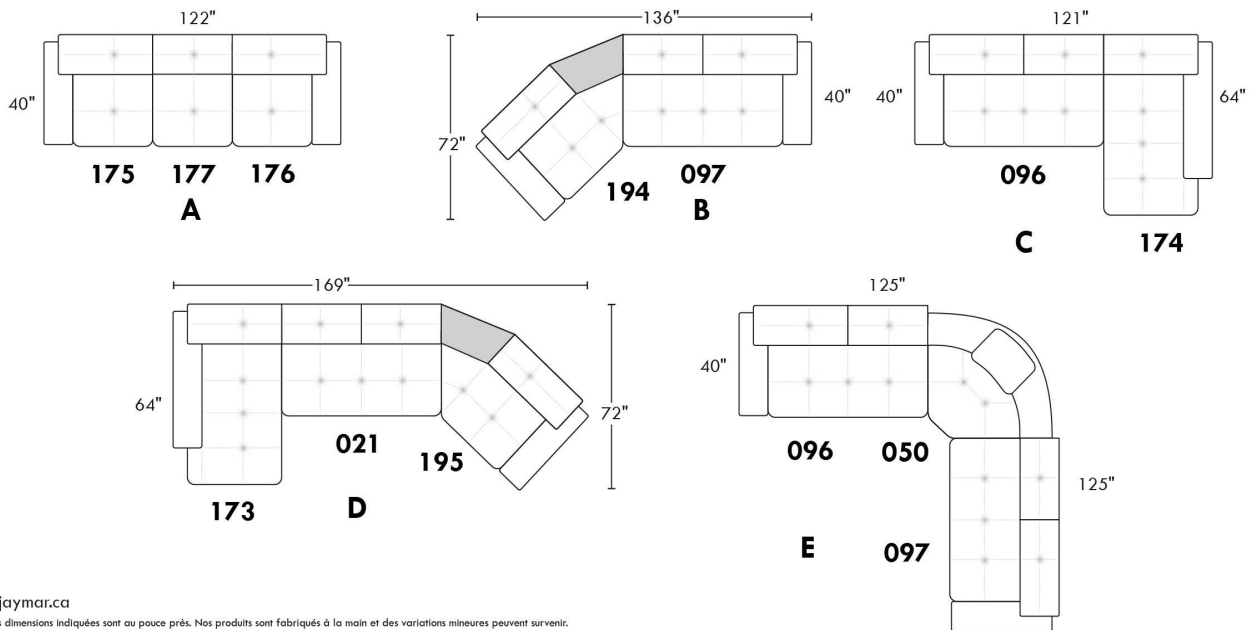

CONFIGURATIONS

www.jaymar.ca
Toutes les dimensions indiquées sont au pouce près. Nos produits sont fabriqués à la main et des variations mineures peuvent survenir.
All dimensions indicated are to the nearest inch. Our product is hand-made and minor variations can occur.