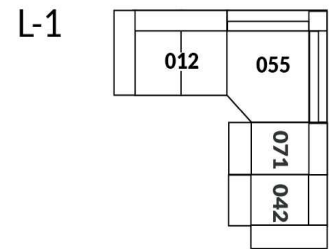

30" Seat Width | Siège 30" de large

Home Theatre CONFIGURATIONS Cinéma maison

23" Seat Width | Siège 23" de large

Home Theatre CONFIGURATIONS Cinéma maison

OPTIMA Collection

Jaymar.

Proudly designed and made in Canada