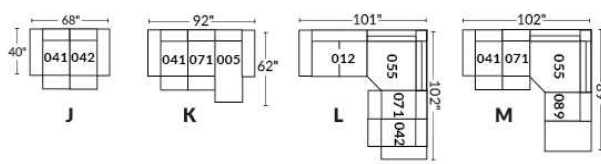

EXEMPLE 23" EXAMPLE