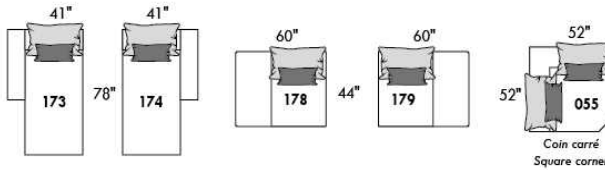

Mélanger & agencer!
Mix & Match!

Populaires | Popular CONFIGURATIONS