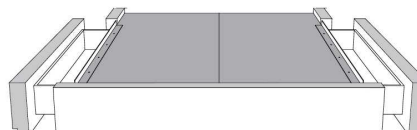

**Rangement à tiroir latéraux
With Side Drawers**
450-451 (2 tiroirs | drawers)
452-453 (1 tiroir | drawer)

Base avec contour MINCE 2" | Base with NARROW contour 2"

Grandeur | Size King: 82 x 77 x 12 | Queen: 64 x 77 x 12 | Double: 59 x 73 x 12 | Simple/Single: 44 x 73 x 12

**Avec pattes - Lit réglable
With Legs - Adjustable bed**
560-561-563

	King	Queen	Simple | Single
Lit grandeur complète : Complete Bed Size :	87x87x56	69x87x56	49x87x56
Intérieur | Inside :	78x82x12	61x82x12	40x82x12