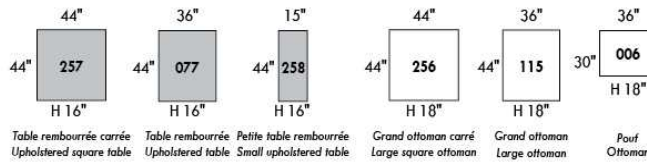

Mélanger & agencer!
Mix & Match!

Populaires | Popular CONFIGURATIONS