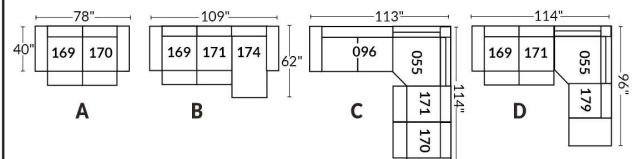

EXEMPLE 30" EXAMPLE