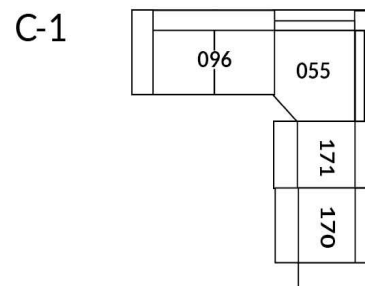

30" Seat Width | Siège 30" de large

Home Theatre CONFIGURATIONS Cinéma maison

23" Seat Width | Siège 23" de large

Home Theatre CONFIGURATIONS Cinéma maison

OPTIMA Collection

Jaymar.

Proudly designed and made in Canada