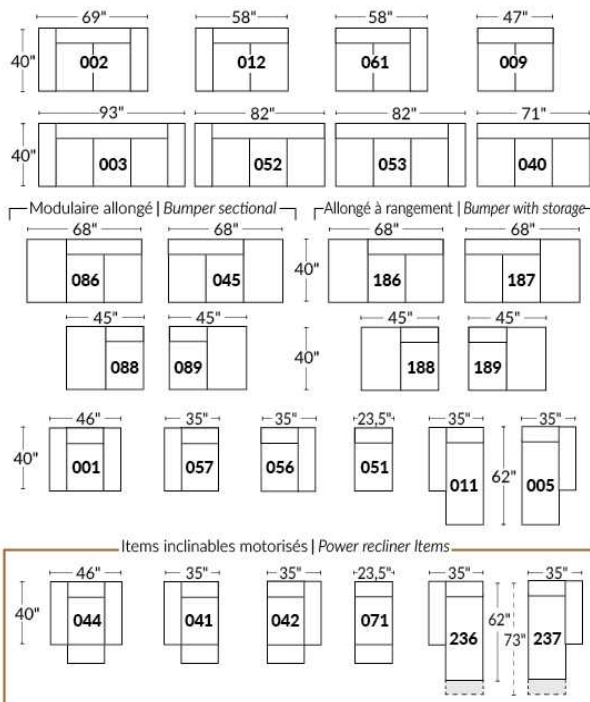

SIÈGE 23" DE LARGE | 23" SEAT WIDTH