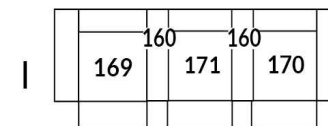

30" Seat Width | Siège 30" de large

Home Theatre CONFIGURATIONS Cinéma maison

23" Seat Width | Siège 23" de large

Home Theatre CONFIGURATIONS Cinéma maison

OPTIMA Collection

Jaymar.

Proudly designed and made in Canada