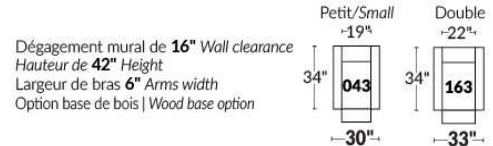

FAUTEUIL BERÇANT PIVOTANT INCLINABLE SWIVEL ROCKING MOTION CHAIR