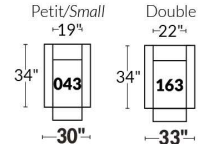

FAUTEUIL BERÇANT PIVOTANT INCLINABLE SWIVEL ROCKING MOTION CHAIR

Dégagement mural de 16" Wall clearance
Hauteur de 42" Height
Largeur de bras 6" Arms width
Option base de bois | Wood base option