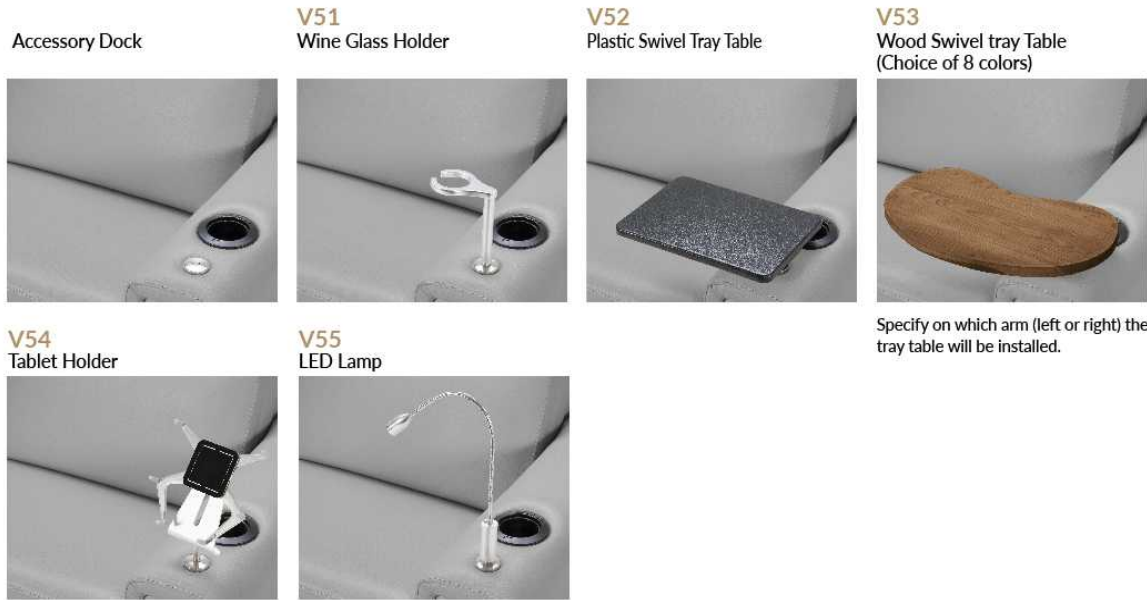

Hidden touch sensor

Dual push button

OPTIMA

HOME THEATRE Configurations

*Available on certain models and on large arms ONLY.

OPTIONS ACCESSORIES

(For Accessory Dock price, see description section of the Optima model price list and for Accessory item prices, see at very end of the price list)