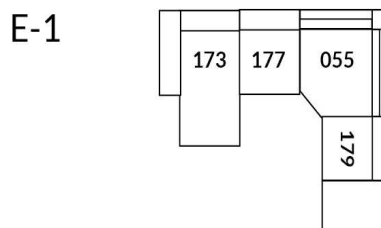

30" Seat Width | Siège 30" de large

Home Theatre CONFIGURATIONS Cinéma maison

23" Seat Width | Siège 23" de large

Home Theatre CONFIGURATIONS Cinéma maison

OPTIMA Collection

Jaymar.

Proudly designed and made in Canada