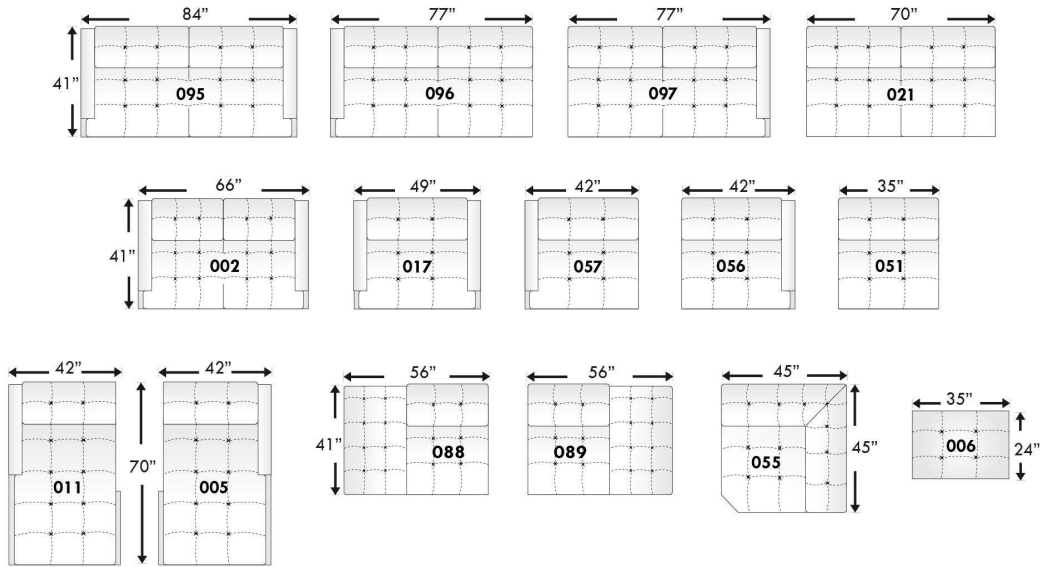

Configurations

Toutes les dimensions indiquées sont au pouce près. Nos produits sont fabriqués à la main et des variations mineures peuvent survenir.
All dimensions indicated are to the nearest inch. Our product is hand-made and minor variations can occur.

RZ012-02