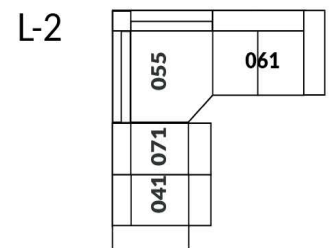

30" Seat Width | Siège 30" de large

Home Theatre CONFIGURATIONS Cinéma maison

23" Seat Width | Siège 23" de large

Home Theatre CONFIGURATIONS Cinéma maison

OPTIMA Collection

Jaymar.

Proudly designed and made in Canada