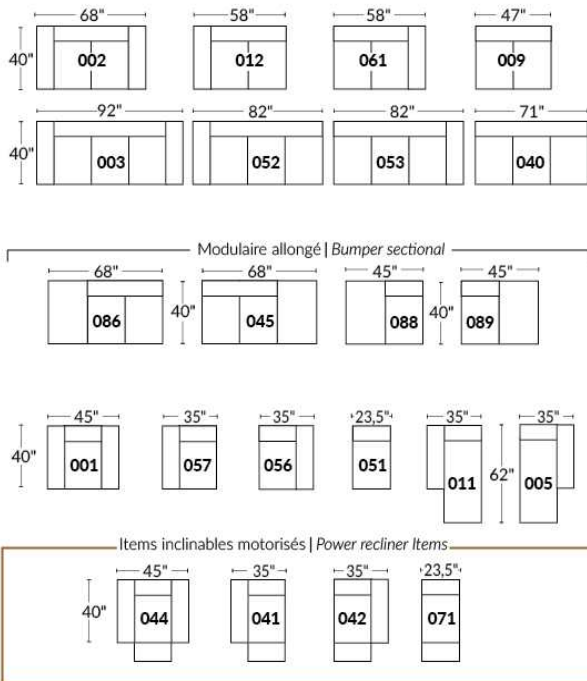

SIÈGE 23" DE LARGE | 23" SEAT WIDTH