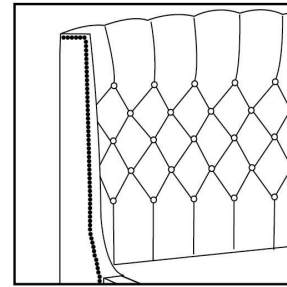

Silver - Copper - Pewter - Brass
7/8" diamètre

Base avec contour LARGE 4" | Base with WIDE contour 4"

Grandeur | Size King: 87 x 79 x 12 | Queen: 69 x 79 x 12 | Double: 64 x 75 x 12 | Simple/Single: 49 x 75 x 12