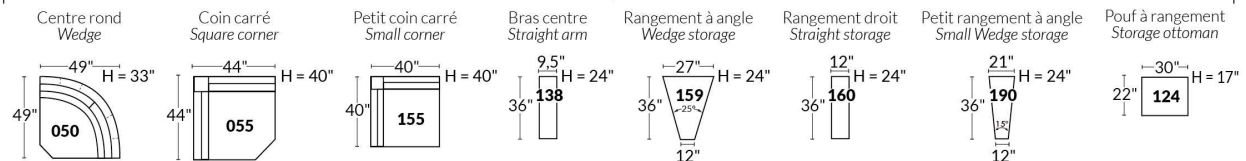

Autres | Others