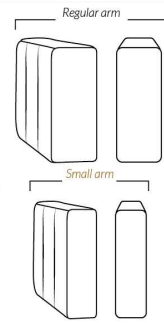

ARMS

Arm option
Regular arm Large or Small arm