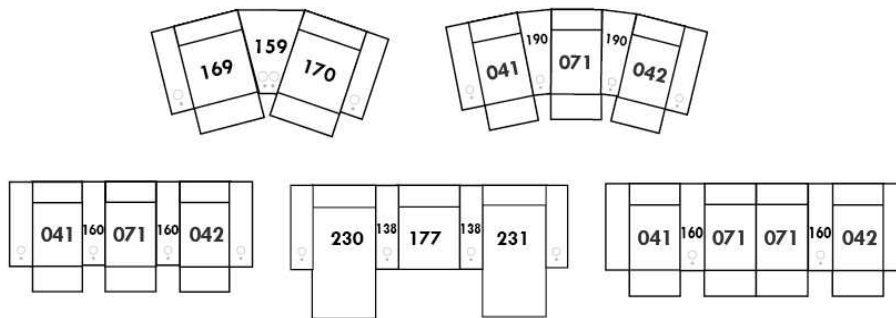

Each storage item has 2 USB ports and one electrical outlet inside the storage.

SUGGESTED CONFIGURATIONS

USA Price List

CHLOE

FEATURES: Piping on arm contour , upholsterd seat cushions with shaped foam and 1" layer of memory foam. Back cushions stuffed with fiber filling for ultimate comfort . Deep seating depth of 22".