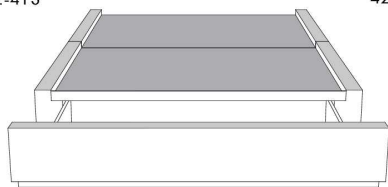

**Rangement à tiroir frontal
With Front Drawer**
440-441-442
Base lit simple N/D | Single base N/A