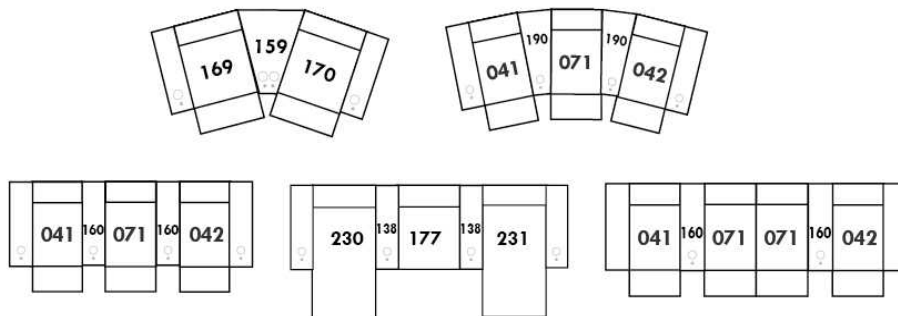

SUGGESTED CONFIGURATIONS