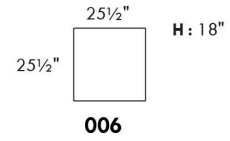

SCARSDALE

Hauteur complète 35" | Hauteur de siège 19" | Hauteur devant bras 27" | Profondeur d'assise 20"
Total Height 35" | Seat Height 19" | Arm Height 27" | Seat Depth 20"

2 COUSSINS DÉCORATIFS INCLUS

2 ARM BOLSTER INCLUDED

PL31

20" x 9" x 2"
rectangulaire | rectangular