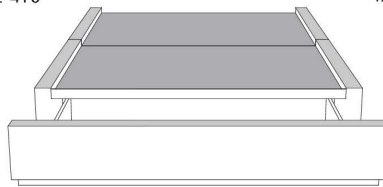

Rangement à tiroir frontal
With Front Drawer
440-441-442
Base lit simple N/D | Single base N/A