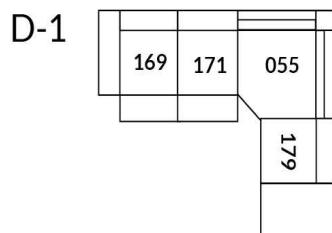

30" Seat Width | Siège 30" de large

Home Theatre CONFIGURATIONS Cinéma maison

23" Seat Width | Siège 23" de large

Home Theatre CONFIGURATIONS Cinéma maison

OPTIMA Collection

Jaymar.

Proudly designed and made in Canada