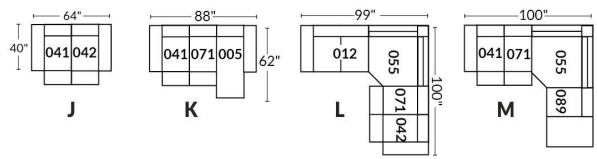

EXEMPLE 23" EXAMPLE