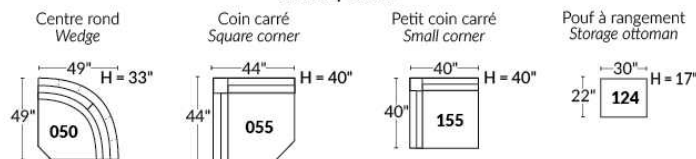

Autres | Others