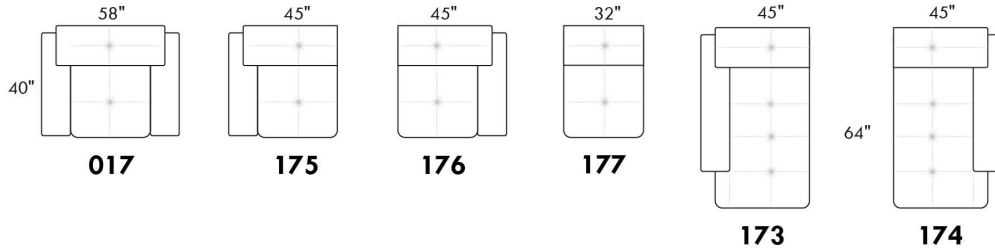

TOULOUSE

Hauteur complète 28"/35" | Hauteur de siège 16½" | Hauteur devant bras 21" | Profondeur d'assise 23"
Total Height 28"/35" | Seat Height 16½" | Arm Height 21" | Seat Depth 23"