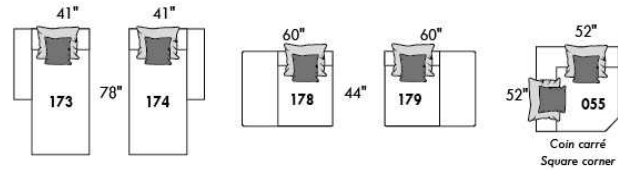

Mélanger & agencer!
Mix & Match!

Populaires | Popular CONFIGURATIONS