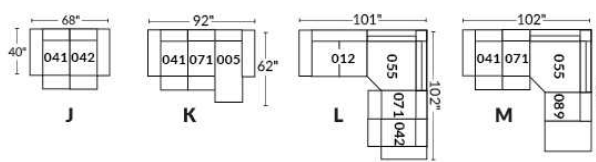

EXEMPLE 23" EXAMPLE