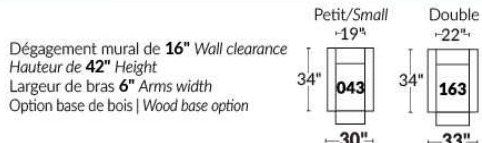

FAUTEUIL BERÇANT PIVOTANT INCLINABLE SWIVEL ROCKING MOTION CHAIR