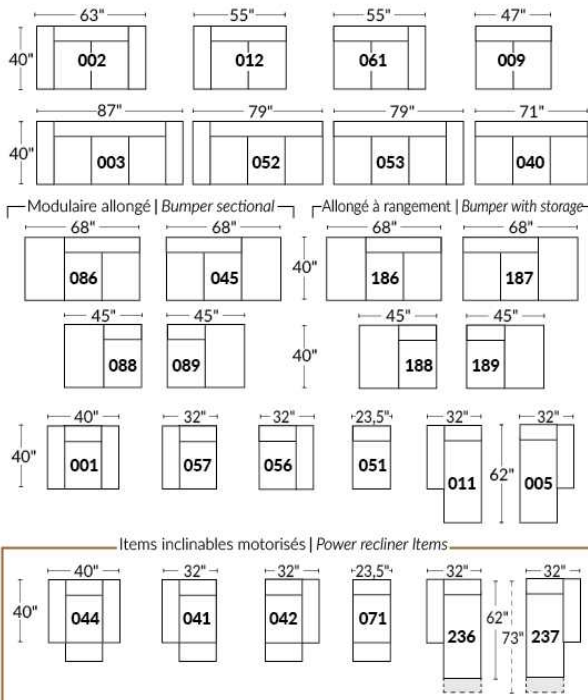

SIÈGE 23" DE LARGE | 23" SEAT WIDTH