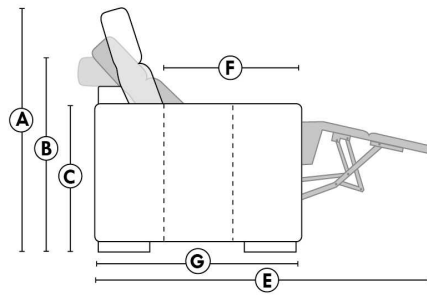

OPTIMA Collection

Jaymar.

Proudly designed and made in Canada

Our product is hand-made and minor variations can occur.

SPECIFICATIONS