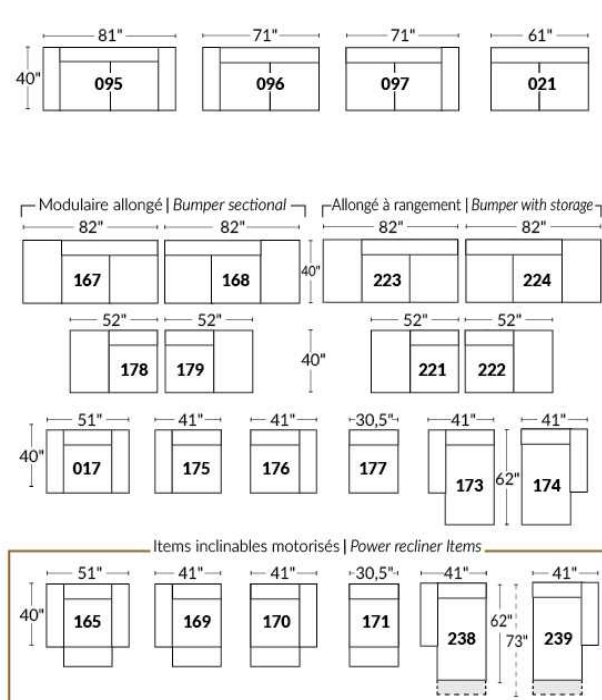

SIÈGE 30" DE LARGE | 30" SEAT WIDTH