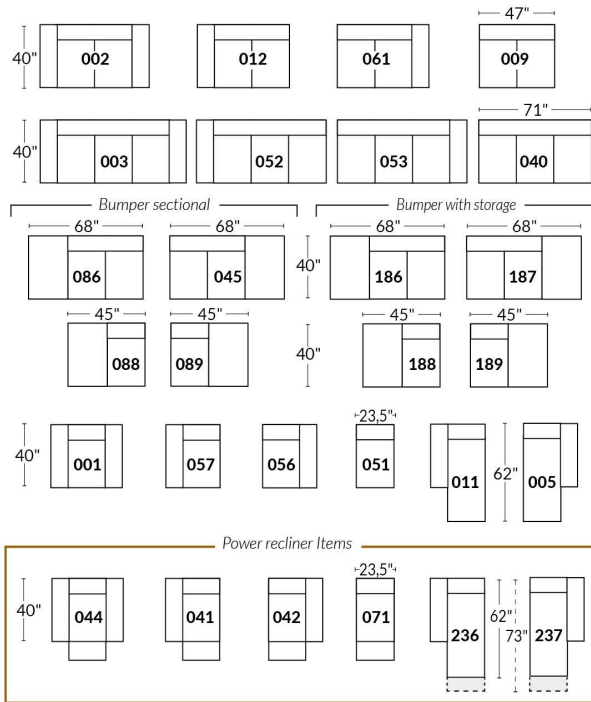

ARMS

Arm option
Regular arm Large or Small arm

Accessories option, available on certain Regular arms ONLY.

SWIVEL ROCKING MOTION CHAIR

16" Wall clearance
42" Height
6" Arms width
Wood base option

23" SEAT WIDTH