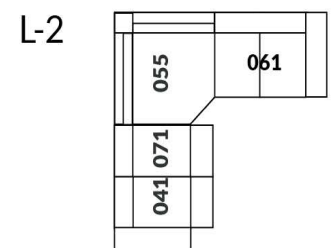

30" Seat Width | Siège 30" de large

Home Theatre CONFIGURATIONS Cinéma maison

23" Seat Width | Siège 23" de large

Home Theatre CONFIGURATIONS Cinéma maison

OPTIMA Collection

Jaymar.

Proudly designed and made in Canada