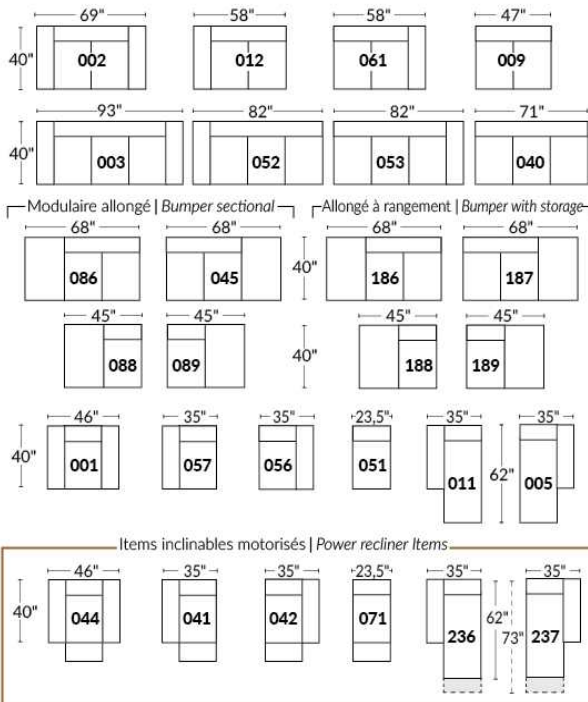

SIÈGE 23" DE LARGE | 23" SEAT WIDTH