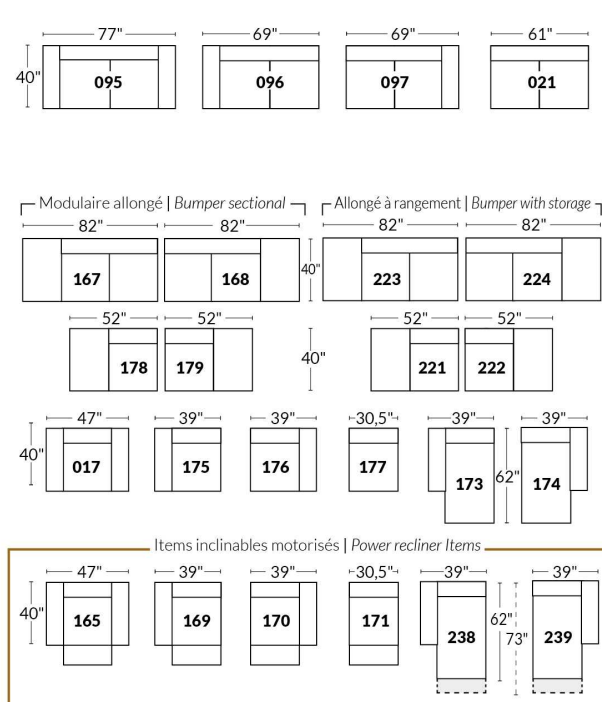

SIÈGE 30" DE LARGE | 30" SEAT WIDTH