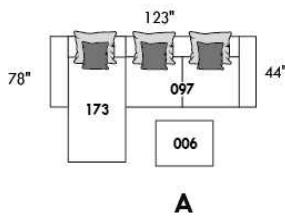

FASHION COLLECTION

FASHION I

COUSSINS PLEINE LARGEUR
FULL BACK CUSHIONS

831 34 x 7 x 19
832 24 x 6 x 10

FASHION II

COUSSINS CARRÉS - DOS APPARENT
SQUARE CUSHIONS - VISBLE BACK

833 26 x 7 x 19
834 16 x 6 x 16

Mélanger & agencer!
Mix & Match!

Populaires | Popular CONFIGURATIONS