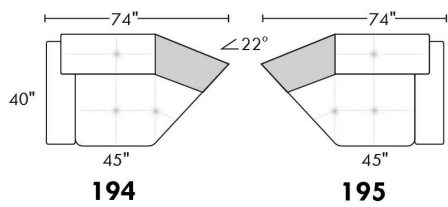

TOULOUSE

Hauteur complète 28"/35" | Hauteur de siège 16½" | Hauteur devant bras 21" | Profondeur d'assise 23"
Total Height 28"/35" | Seat Height 16½" | Arm Height 21" | Seat Depth 23"