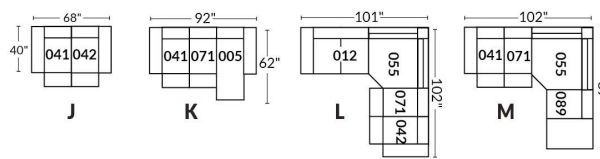

EXEMPLE 23" EXAMPLE