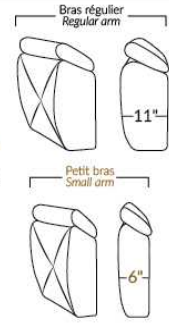

BRAS | ARMS

Option de bras:
Bras Régulier Large 11" ou Petit bras 6"

Arm option
Regular arm Large 11" or Small arm 6"

Contrôle de l'inclinaison situé à l'extérieur du bras
Recliner control located on the outside of the arm.