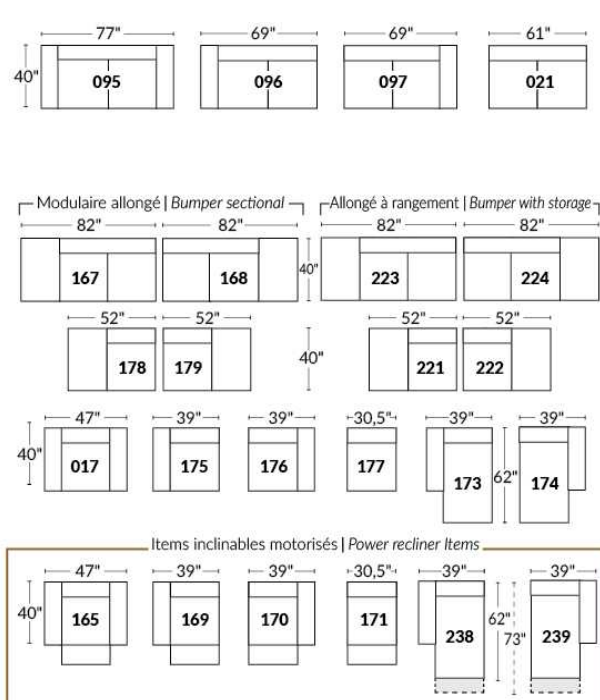

SIÈGE 30" DE LARGE | 30" SEAT WIDTH