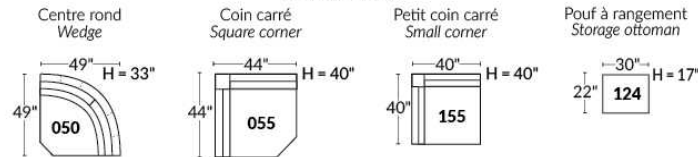

Autres | Others