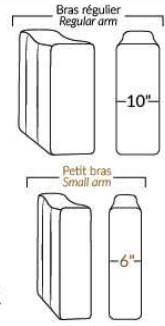

BRAS | ARMS

Option de bras:
Bras Régulier Large 10" ou Petit bras 6"

Arm option
Regular arm Large 10" or Small arm 6"

Contrôle de l'inclinaison situé à l'intérieur du bras
Recliner control located on the inside of the arm.

Option d'accessoires disponible sur le bras régulier seulement
Accessories option, available on Regular arms ONLY.