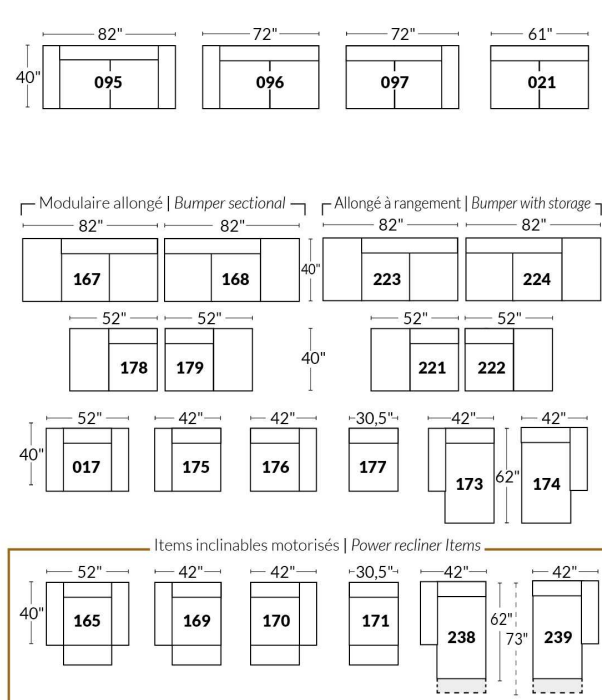

SIÈGE 30" DE LARGE | 30" SEAT WIDTH