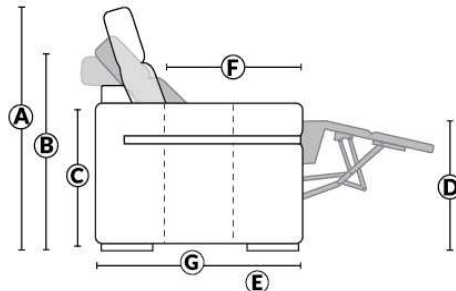

SPECIFICATIONS