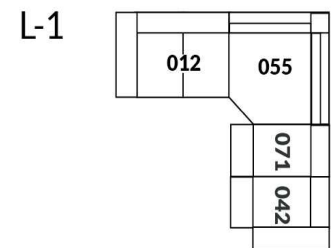

30" Seat Width | Siège 30" de large

Home Theatre CONFIGURATIONS Cinéma maison

23" Seat Width | Siège 23" de large

Home Theatre CONFIGURATIONS Cinéma maison

OPTIMA Collection

Jaymar.

Proudly designed and made in Canada