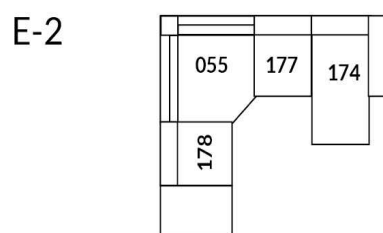

30" Seat Width | Siège 30" de large

Home Theatre CONFIGURATIONS Cinéma maison

23" Seat Width | Siège 23" de large

Home Theatre CONFIGURATIONS Cinéma maison

OPTIMA Collection

Jaymar.

Proudly designed and made in Canada