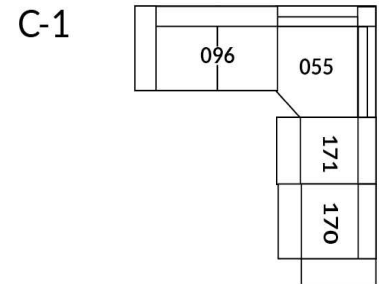

30" Seat Width | Siège 30" de large

Home Theatre CONFIGURATIONS Cinéma maison

23" Seat Width | Siège 23" de large

Home Theatre CONFIGURATIONS Cinéma maison

OPTIMA Collection

Jaymar.

Proudly designed and made in Canada