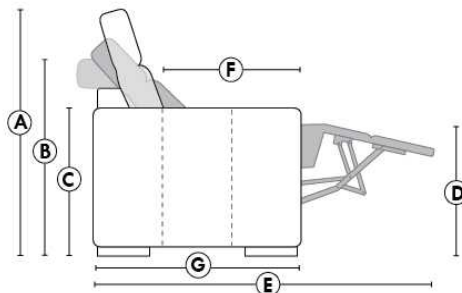

SPECIFICATIONS