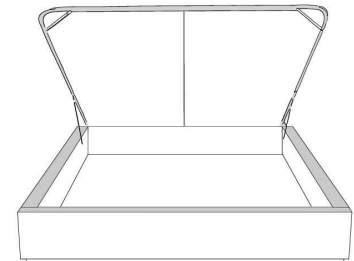

Avec rangement | With Storage
430-431-432-433