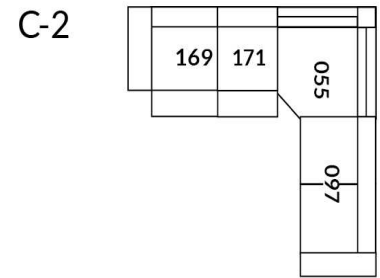

30" Seat Width | Siège 30" de large

Home Theatre CONFIGURATIONS Cinéma maison

23" Seat Width | Siège 23" de large

Home Theatre CONFIGURATIONS Cinéma maison

OPTIMA Collection

Jaymar.

Proudly designed and made in Canada