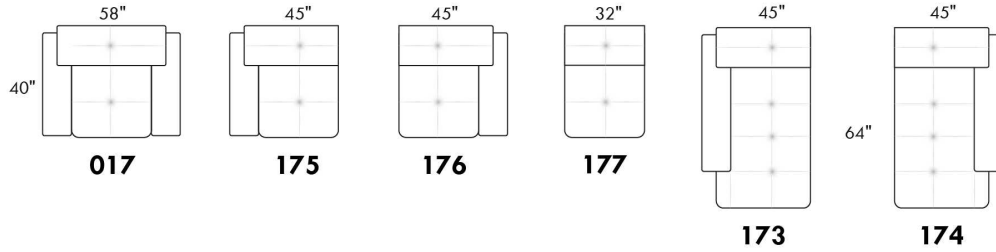

TOULOUSE

Hauteur complète 28"/35" | Hauteur de siège 16½" | Hauteur devant bras 21" | Profondeur d'assise 23"
Total Height 28"/35" | Seat Height 16½" | Arm Height 21" | Seat Depth 23"