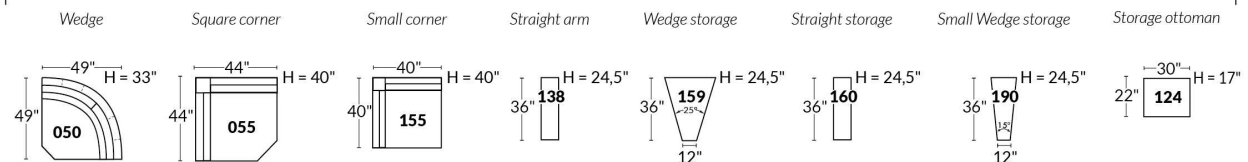

30" SEAT WIDTH

Others

USA Price List

PARIS

FEATURES: Modern style with tufted headrest & base. Decorative metal bar on outside arm. Manual headrest adjustable to 1 position.
SPECS: Seat Depth: 23". Arm Height: 21". Seat Height: 16,5".