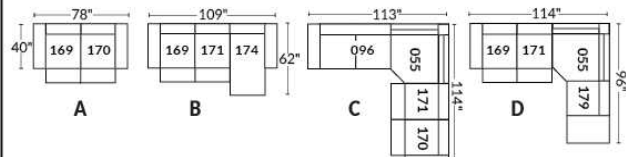

EXEMPLE 30" EXAMPLE