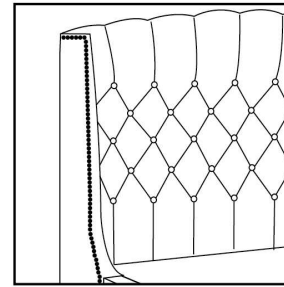

Silver - Copper - Pewter - Brass
7/8" diamètre