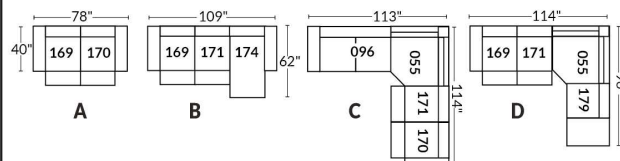

EXEMPLE 30" EXAMPLE