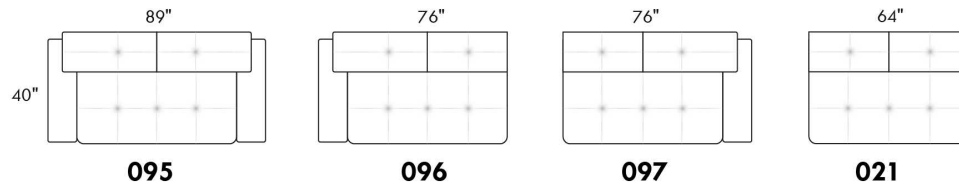

TOULOUSE

Hauteur complète 28"/35" | Hauteur de siège 16½" | Hauteur devant bras 21" | Profondeur d'assise 23"
Total Height 28"/35" | Seat Height 16½" | Arm Height 21" | Seat Depth 23"