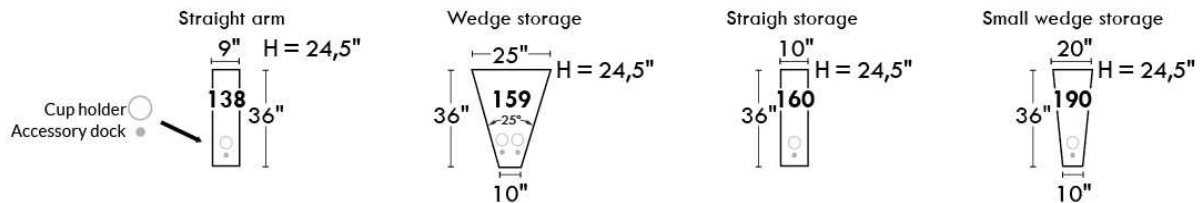

Each storage item has 2 USB ports and one electrical outlet inside the storage.

SUGGESTED CONFIGURATIONS

MARSEILLE

FEATURES:

- Manual adjustable headrest on all items (2 on square corner & stationary on wedge).
- *Wall hugger power recliners with full footrest (manual n/a).
- Power recliner lounge chair (manual n/a) with power headrest in option. Wall clearance 8" & front 5".
- Seat cushions with shaped foam + 1" layer of memory foam on top; arm with memory foam.
- Stitching: Small thread in fabric & large flat thread in leather.