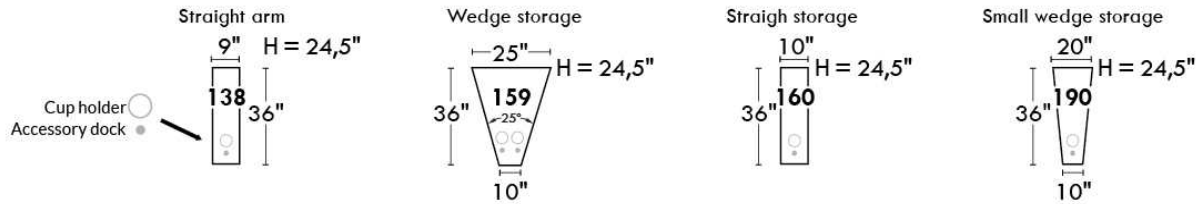

Each storage item has 2 USB ports and one electrical outlet inside the storage.

SUGGESTED CONFIGURATIONS

MONTREAL

FEATURES:

- Manual adjustable headrest on all items (stationary on wedge).
- *Wall hugger power recliners with full footrest (manual n/a).
- Power recliner lounge chair (manual n/a) with power headrest in option. Wall clearance 8" & front 5".
- Seat cushions with shaped foam + 1" layer of memory foam on top; arm with memory foam.
- Stitching: Small thread in fabric & large flat thread in leather.
- *Excludes 043 & 163 chairs: Wall clearance 16"