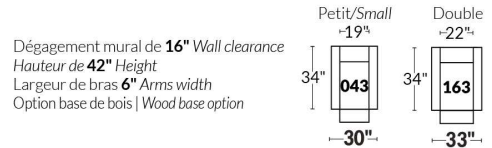

FAUTEUIL BERÇANT PIVOTANT INCLINABLE SWIVEL ROCKING MOTION CHAIR