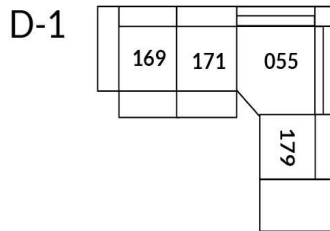

30" Seat Width | Siège 30" de large

Home Theatre CONFIGURATIONS Cinéma maison

23" Seat Width | Siège 23" de large

Home Theatre CONFIGURATIONS Cinéma maison

OPTIMA Collection

Jaymar.

Proudly designed and made in Canada