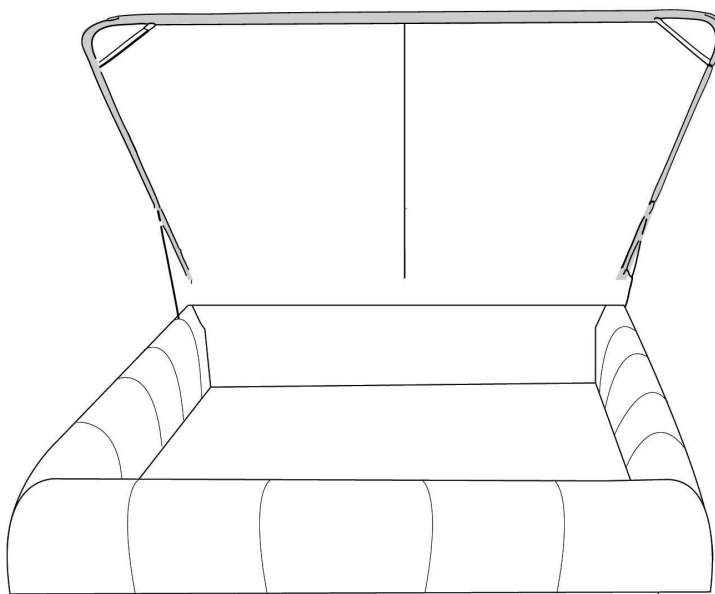

Lit avec rangement | *Bed with storage*

365 King | 366 Queen | 367 Double | 368 Simple/ *Single*

www.jaymar.ca

Les illustrations sont génériques et n'indiquent pas tous les détails de coutures.
The sketches are generic and do not reflect all sewing details.

R: 2016-02