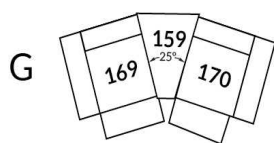

30" Seat Width | Siège 30" de large

Home Theatre CONFIGURATIONS Cinéma maison

23" Seat Width | Siège 23" de large

Home Theatre CONFIGURATIONS Cinéma maison

OPTIMA Collection

Jaymar.

Proudly designed and made in Canada