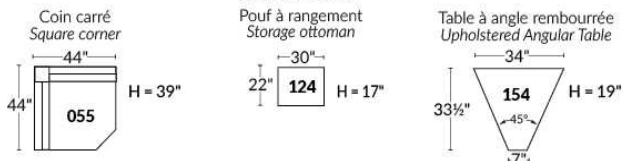

Autres | Others