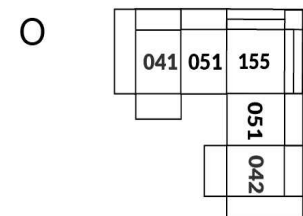

30" Seat Width | Siège 30" de large

Home Theatre CONFIGURATIONS Cinéma maison

23" Seat Width | Siège 23" de large

Home Theatre CONFIGURATIONS Cinéma maison

OPTIMA Collection

Jaymar.

Proudly designed and made in Canada