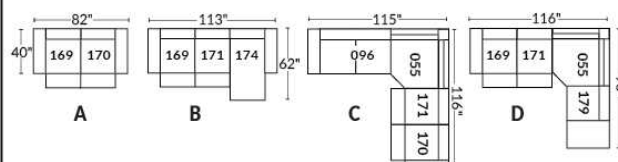

EXEMPLE 30" EXAMPLE