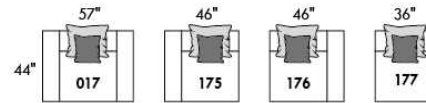

FASHION II

COUSSINS CARRÉS - DOS APPARENT
SQUARE CUSHIONS - VISBLE BACK

833 26 x 7 x 19
834 16 x 6 x 16