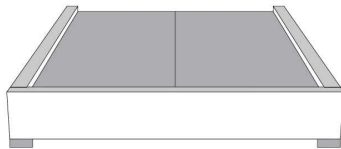

Base avec contour LARGE 4" | Base with WIDE contour 4"

Grandeur | Size King: 87 x 79 x 12 | Queen: 69 x 79 x 12 | Double: 64 x 75 x 12 | Simple/Single: 49 x 75 x 12

Avec pattes | With Legs
410-411-412-413