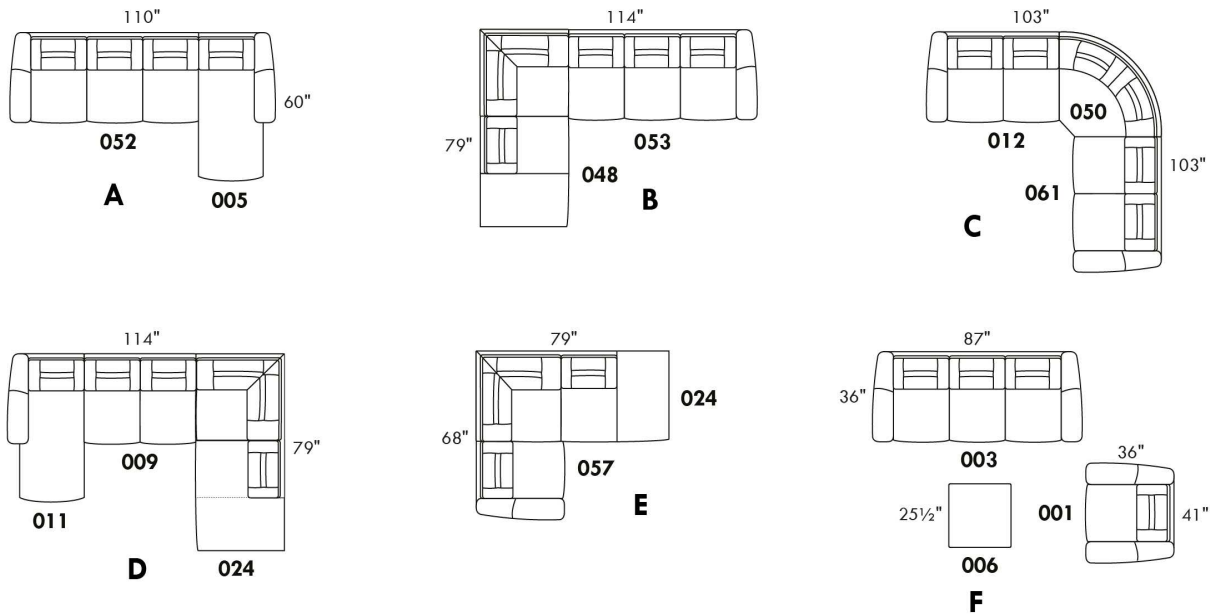

CONFIGURATIONS