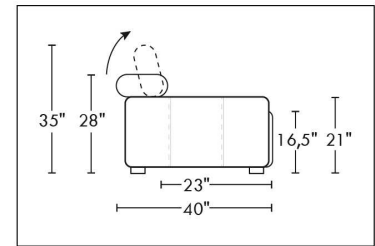

TOULOUSE

Hauteur complète 28"/35" | Hauteur de siège 16½" | Hauteur devant bras 21" | Profondeur d'assise 23"
Total Height 28"/35" | Seat Height 16½" | Arm Height 21" | Seat Depth 23"