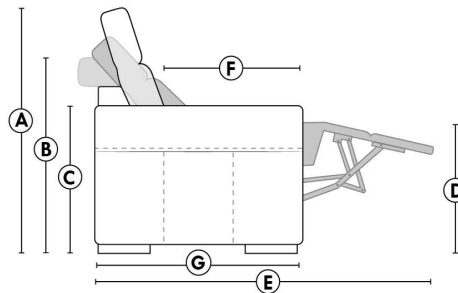

SPECIFICATIONS