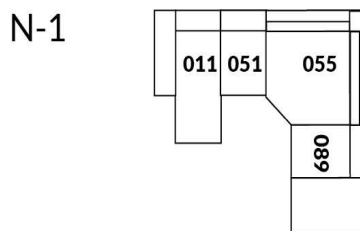

30" Seat Width | Siège 30" de large

Home Theatre CONFIGURATIONS Cinéma maison

23" Seat Width | Siège 23" de large

Home Theatre CONFIGURATIONS Cinéma maison

OPTIMA Collection

Jaymar.

Proudly designed and made in Canada