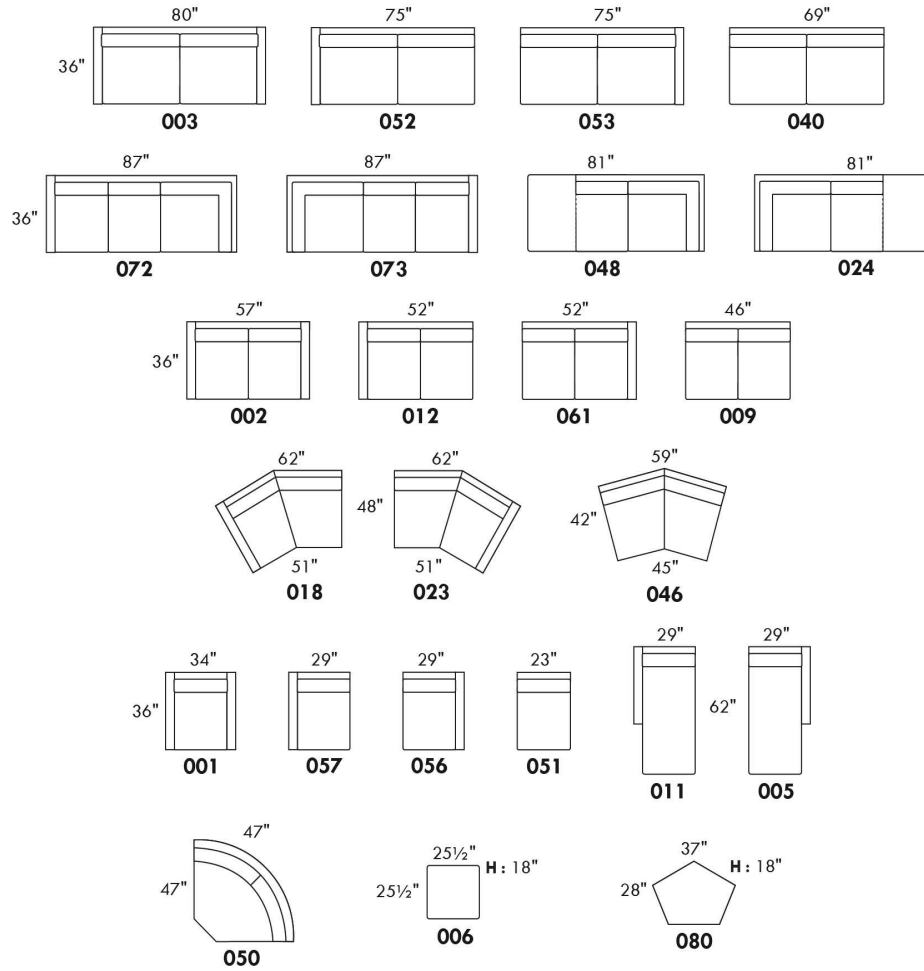

SHIRAZ

Hauteur complète 35" | Hauteur de siège 20" | Hauteur devant bras 27" | Profondeur d'assise 20"
Total Height 35" | Seat Height 20" | Arm Height 27" | Seat Depth 20"