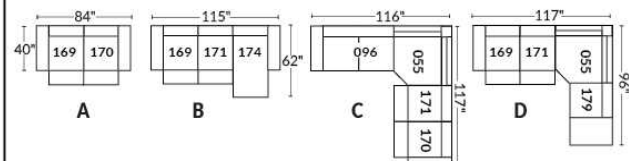

EXEMPLE 30" EXAMPLE