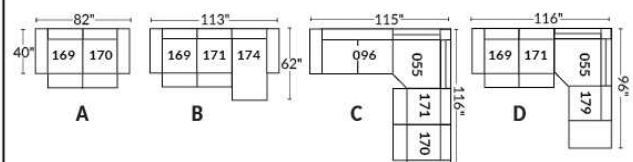

EXEMPLE 30" EXAMPLE