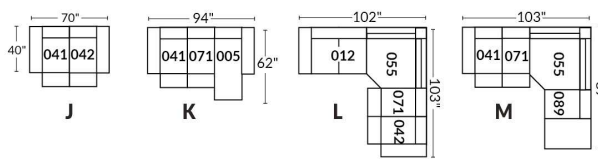

EXEMPLE 23" EXAMPLE