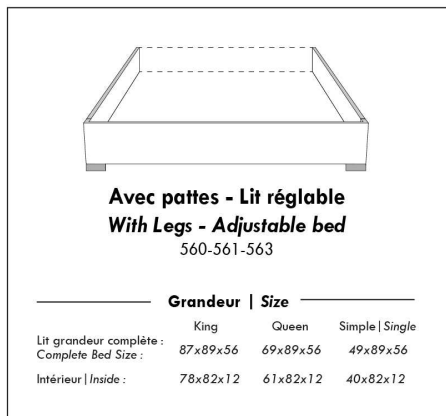

www.jaymar.ca