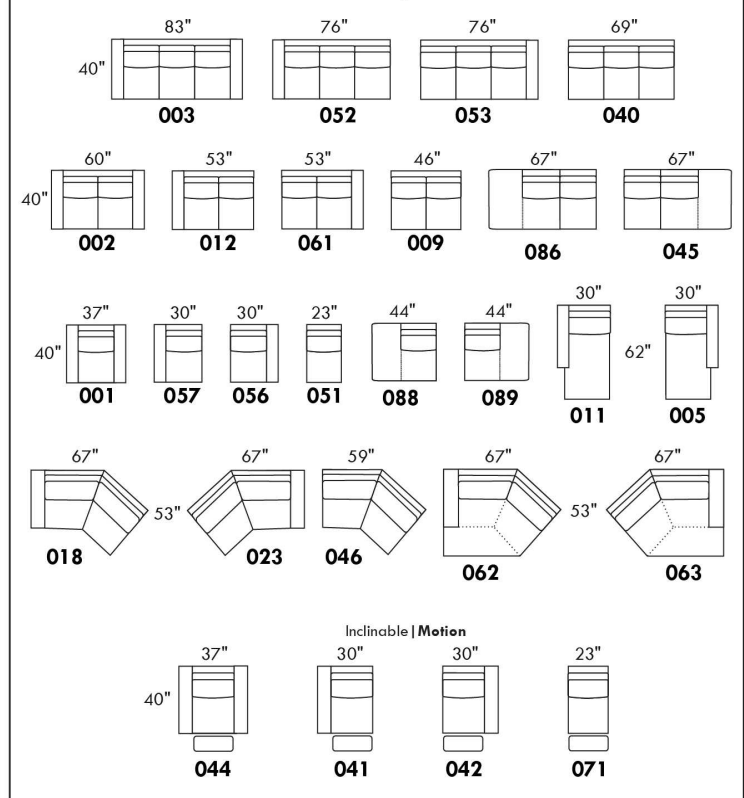

SIÈGE 23" DE LARGE | 23" SEAT WIDTH