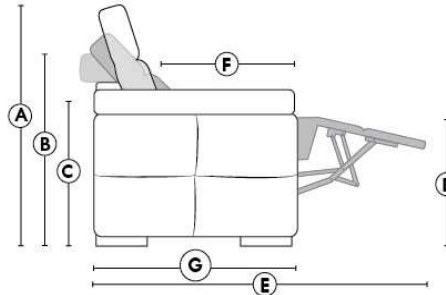

SPECIFICATIONS