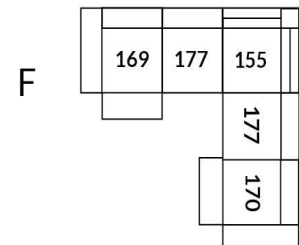

30" Seat Width | Siège 30" de large

Home Theatre CONFIGURATIONS Cinéma maison

23" Seat Width | Siège 23" de large

Home Theatre CONFIGURATIONS Cinéma maison

OPTIMA Collection

Jaymar.

Proudly designed and made in Canada