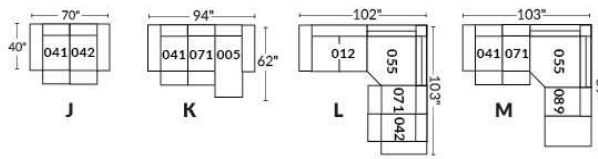

EXEMPLE 23" EXAMPLE