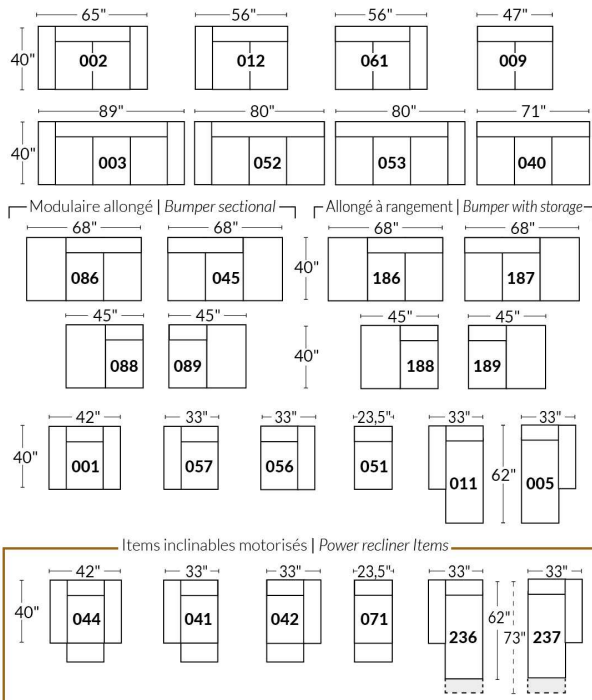

SIÈGE 23" DE LARGE | 23" SEAT WIDTH