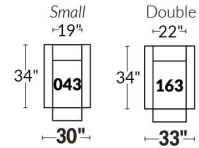

ARMS

Arm option
Regular arm Large or Small arm

Accessories option, available on certain Regular arms ONLY.

SWIVEL ROCKING MOTION CHAIR

16" Wall clearance
42" Height
6" Arms width
Wood base option

23" SEAT WIDTH