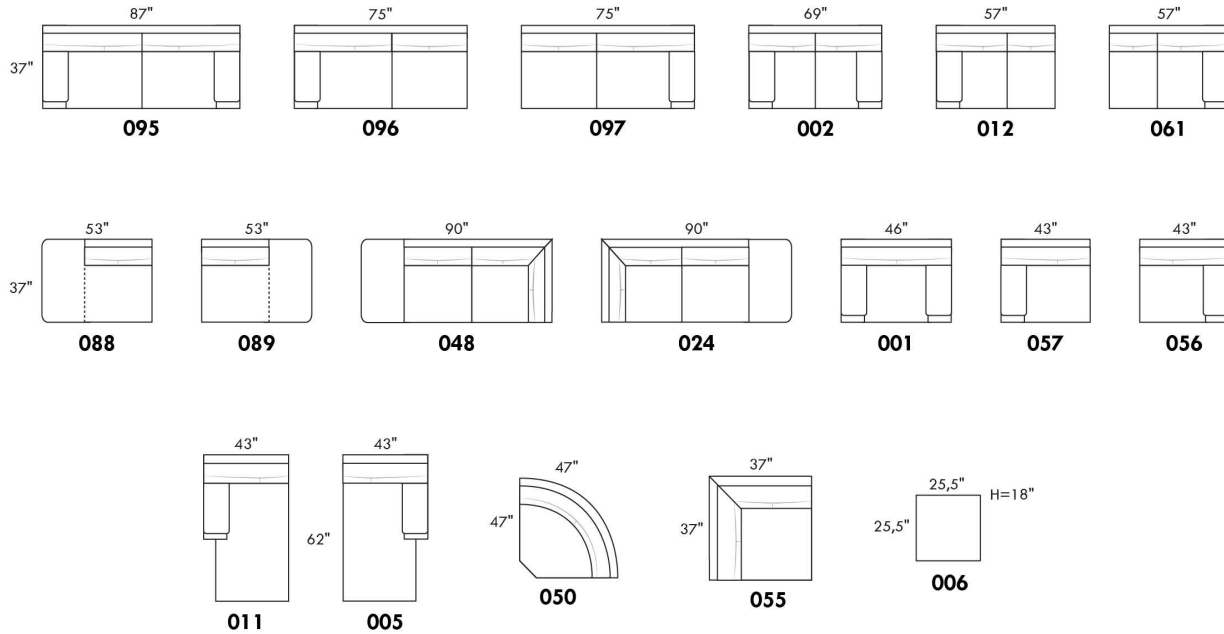

Hauteur complète 34" | Hauteur de siège 18" | Hauteur devant bras 24" | Profondeur d'assise 21"
Total Height 34" | Seat Height 18" | Arm Height 24" | Seat Depth 21"

CONFIGURATIONS

CHAMONIX

FEATURES:

- Manual adjustable headrest on all items (stationary on wedge).
- *Wall hugger power recliners with full footrest (manual n/a).
- Power recliner lounge chair (manual n/a) with power headrest in option. Wall clearance 8" & front 5".
- Seat cushions with shaped foam + 1" layer of memory foam on top; arm with memory foam.
- Stitching: Small thread in fabric & large flat thread in leather.