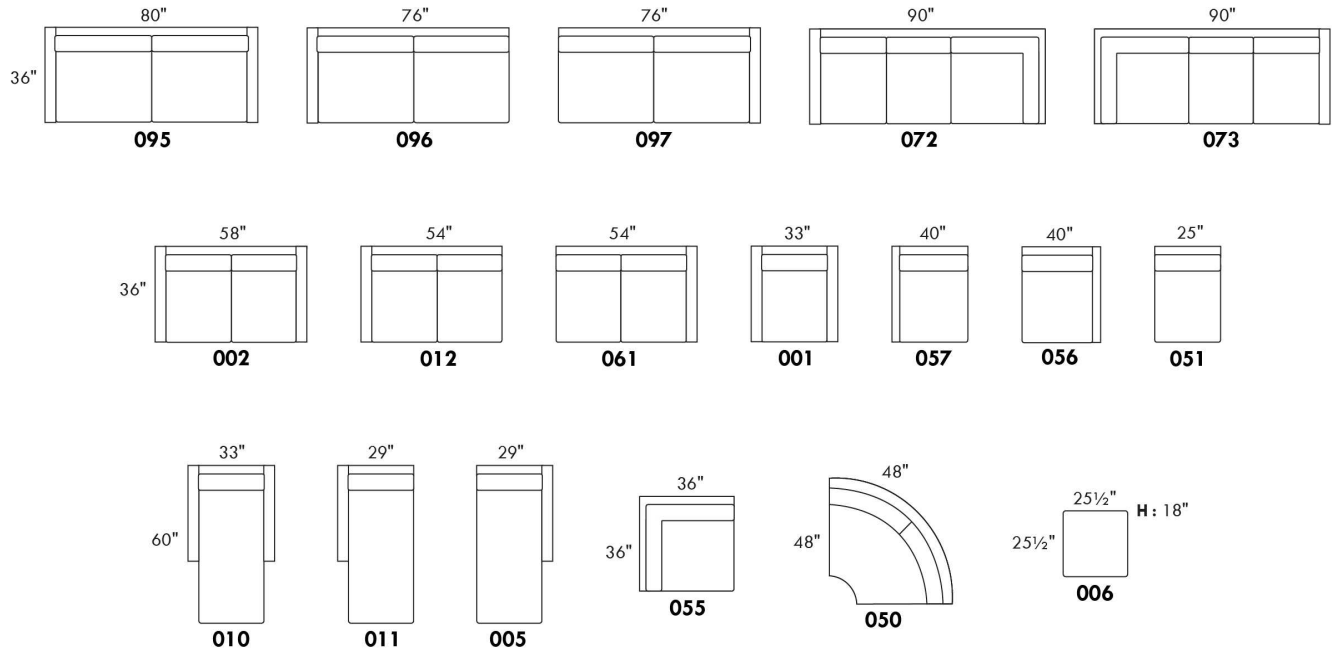

TALBOT

Hauteur complète 35" | Hauteur de siège 19" | Hauteur devant bras 24" | Profondeur d'assise 21"
Total Height 35" | Seat Height 19" | Arm Height 24" | Seat Depth 21"