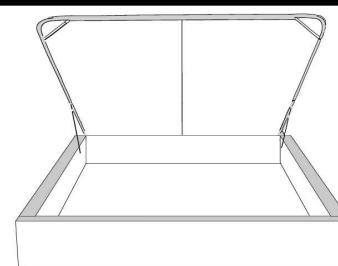

Avec rangement | With Storage
430-431-432-433