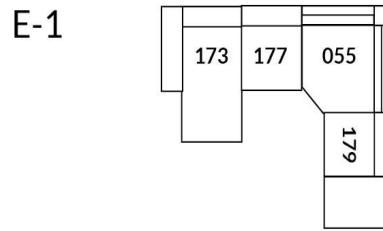

30" Seat Width | Siège 30" de large

Home Theatre CONFIGURATIONS Cinéma maison

23" Seat Width | Siège 23" de large

Home Theatre CONFIGURATIONS Cinéma maison

OPTIMA Collection

Jaymar.

Proudly designed and made in Canada