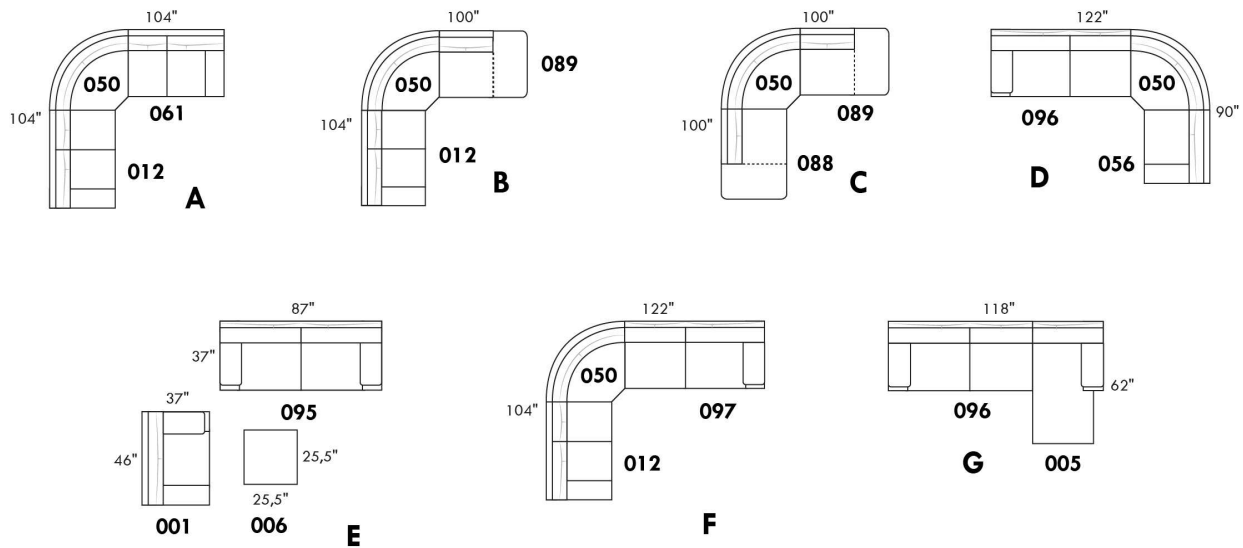

Hauteur complète 34" | Hauteur de siège 18" | Hauteur devant bras 24" | Profondeur d'assise 21"
Total Height 34" | Seat Height 18" | Arm Height 24" | Seat Depth 21"

CONFIGURATIONS

CHAMONIX

FEATURES:

- Manual adjustable headrest on all items (stationary on wedge).
- *Wall hugger power recliners with full footrest (manual n/a).
- Power recliner lounge chair (manual n/a) with power headrest in option. Wall clearance 8" & front 5".
- Seat cushions with shaped foam + 1" layer of memory foam on top; arm with memory foam.
- Stitching: Small thread in fabric & large flat thread in leather.