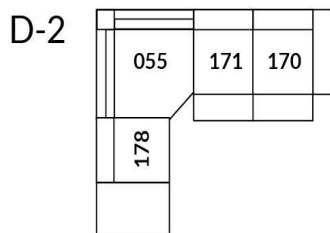

30" Seat Width | Siège 30" de large

Home Theatre CONFIGURATIONS Cinéma maison

23" Seat Width | Siège 23" de large

Home Theatre CONFIGURATIONS Cinéma maison

OPTIMA Collection

Jaymar.

Proudly designed and made in Canada