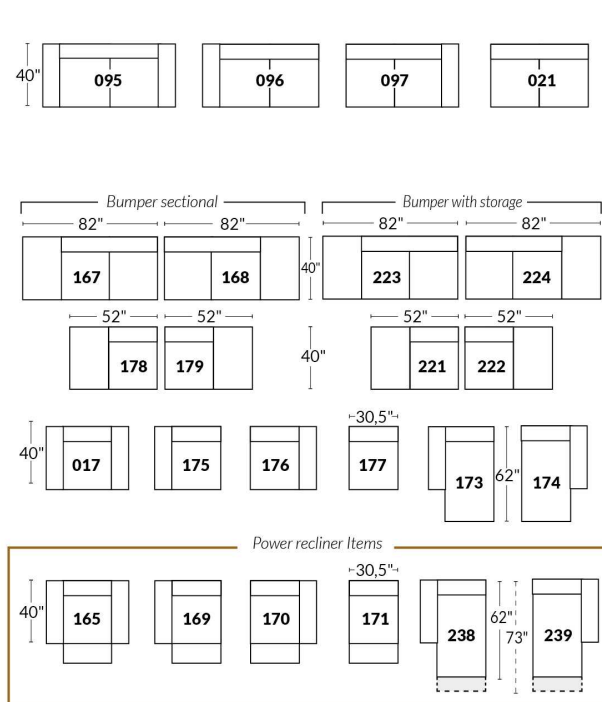

30" SEAT WIDTH