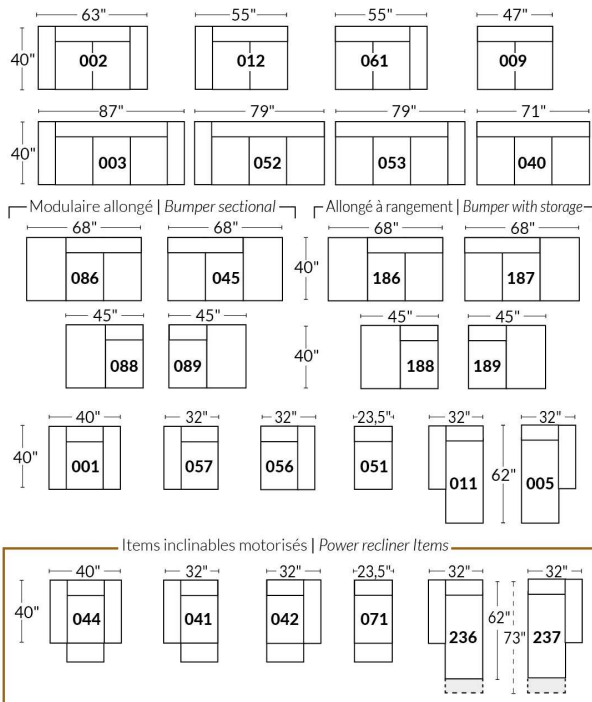

SIÈGE 23" DE LARGE | 23" SEAT WIDTH