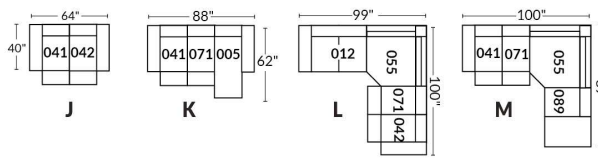

EXEMPLE 23" EXAMPLE