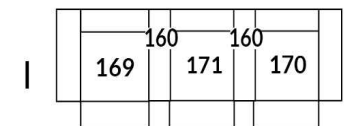

30" Seat Width | Siège 30" de large

Home Theatre CONFIGURATIONS Cinéma maison

23" Seat Width | Siège 23" de large

Home Theatre CONFIGURATIONS Cinéma maison

OPTIMA Collection

Jaymar.

Proudly designed and made in Canada