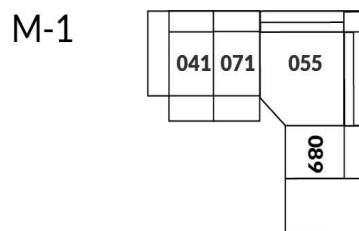

30" Seat Width | Siège 30" de large

Home Theatre CONFIGURATIONS Cinéma maison

23" Seat Width | Siège 23" de large

Home Theatre CONFIGURATIONS Cinéma maison

OPTIMA Collection

Jaymar.

Proudly designed and made in Canada