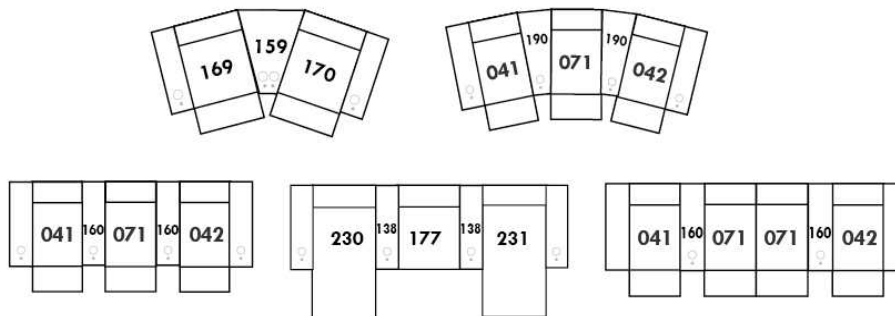

Each storage item has 2 USB ports and one electrical outlet inside the storage.

SUGGESTED CONFIGURATIONS

USA Price List

BRASILIA

LG52 available metal or wood. If wood specify color.

COMBO: Cover #2 on back only.