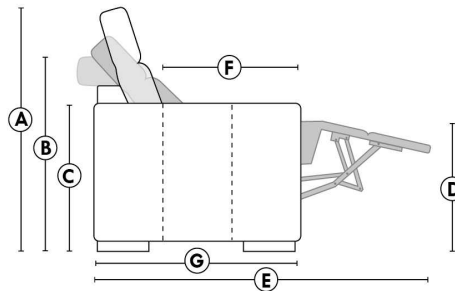

SPECIFICATIONS