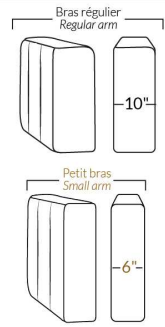

BRAS | ARMS

Option de bras:
Bras Régulier Large 10" ou Petit bras 6"

Arm option
Regular arm Large 10" or Small arm 6"

Controleur de l'inclinaison situé à l'intérieur du bras
Recliner control located on the inside of the arm.

Option d'accessoires disponible sur le bras régulier seulement
Accessories option, available on Regular arms ONLY.