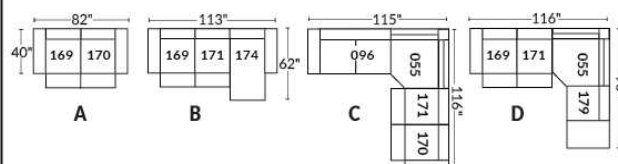

EXEMPLE 30" EXAMPLE