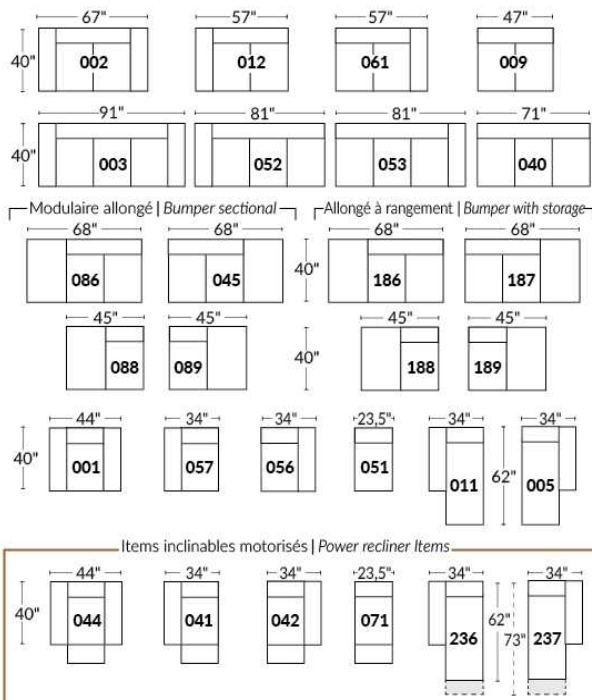

SIÈGE 23" DE LARGE | 23" SEAT WIDTH