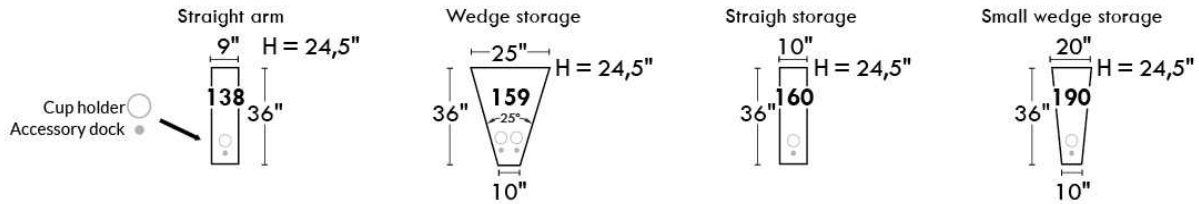

OPTIMA

HOME THEATRE Configurations

*Available on certain models and on large arms ONLY.

OPTIONS ACCESSORIES

Accessory Dock	V51 Wine Glass Holder	V52 Plastic Swivel Tray Table	V53 Wood Swivel tray Table (Choice of 8 colors)
V54 Tablet Holder	V55 LED Lamp	Specify on which arm (left or right) the tray table will be installed.	

(For Accessory Dock price, see description section of the Optima model price list and for Accessory item prices, see at very end of the price list)

Items 138-159-160-190 and large arm.

Accessory docks and cups are Optional. *Not available on small arms*
Please specify on which arms you want the accessory docks and cup holders.
NB: Item 138-159-160-190 are unfinished on the sides, must be used between 2 seats.
Each storage item has 2 USB ports and one electrical outlet inside the storage.