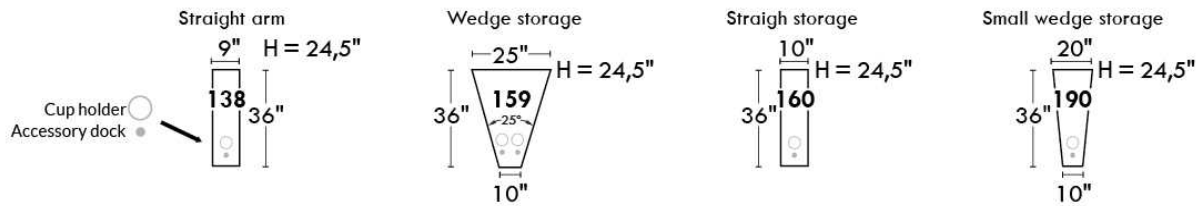

Each storage item has 2 USB ports and one electrical outlet inside the storage.

SUGGESTED CONFIGURATIONS

MARSEILLE

FEATURES:

- Manual adjustable headrest on all items (2 on square corner & stationary on wedge).
- *Wall hugger power recliners with full footrest (manual n/a).
- Power recliner lounge chair (manual n/a) with power headrest in option. Wall clearance 8" & front 5".
- Seat cushions with shaped foam + 1" layer of memory foam on top; arm with memory foam.
- Stitching: Small thread in fabric & large flat thread in leather.
- *Excludes 043 & 163 chairs: Wall clearance 16"