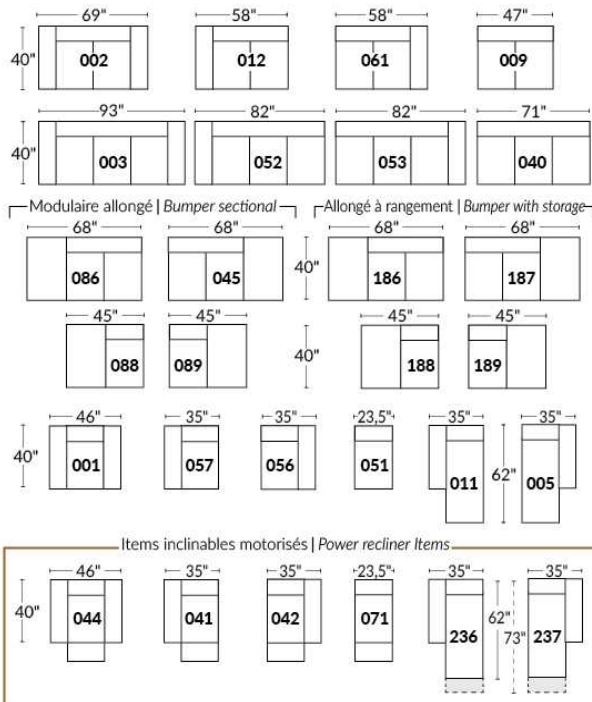

SIÈGE 23" DE LARGE | 23" SEAT WIDTH