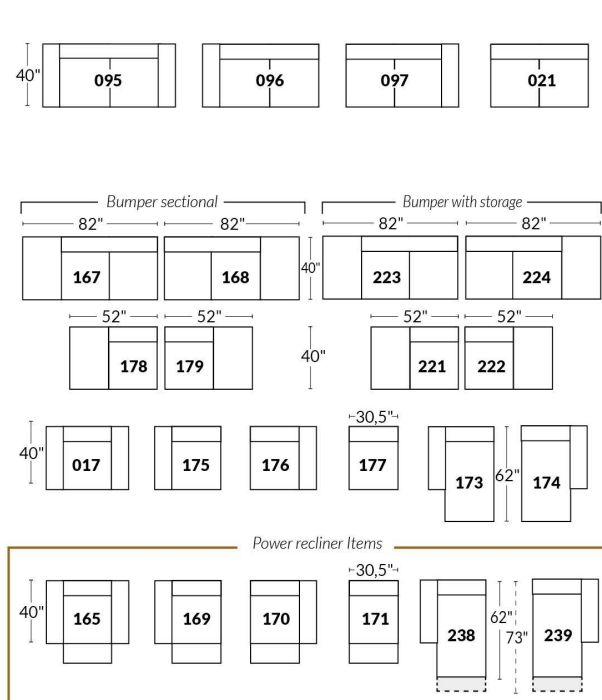

30" SEAT WIDTH