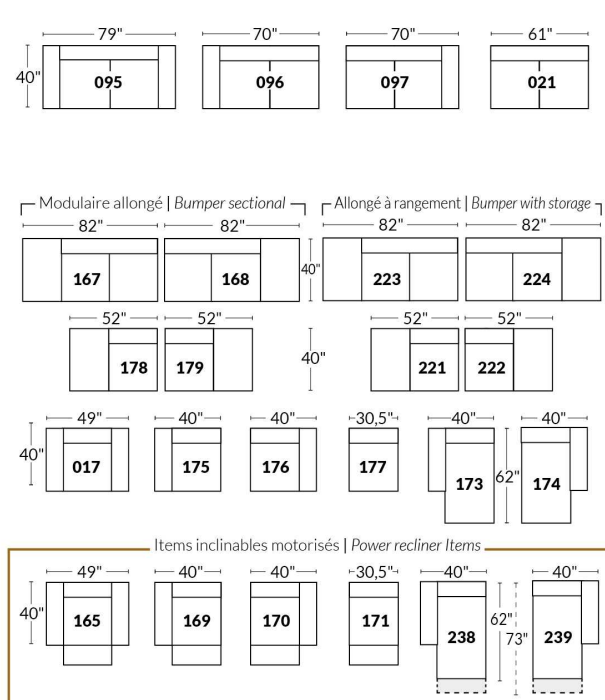

SIÈGE 30" DE LARGE | 30" SEAT WIDTH