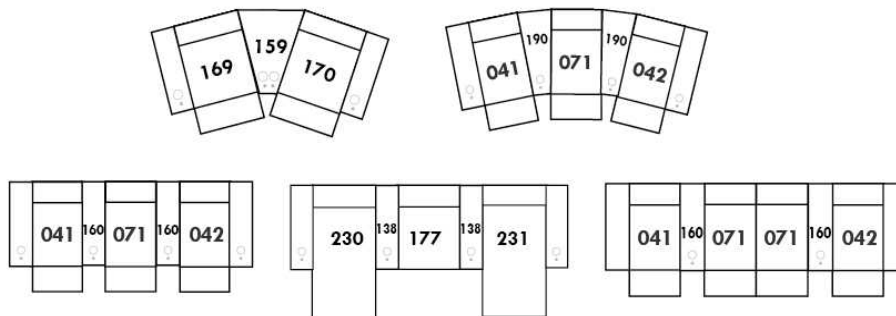

Each storage item has 2 USB ports and one electrical outlet inside the storage.

SUGGESTED CONFIGURATIONS

MARSEILLE

FEATURES:

- Manual adjustable headrest on all items (2 on square corner & stationary on wedge).
- *Wall hugger power recliners with full footrest (manual n/a).
- Power recliner lounge chair (manual n/a) with power headrest in option. Wall clearance 8" & front 5".
- Seat cushions with shaped foam + 1" layer of memory foam on top; arm with memory foam.
- Stitching: Small thread in fabric & large flat thread in leather.
- *Excludes 043 & 163 chairs: Wall clearance 16"