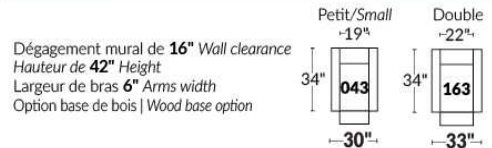

FAUTEUIL BERÇANT PIVOTANT INCLINABLE SWIVEL ROCKING MOTION CHAIR