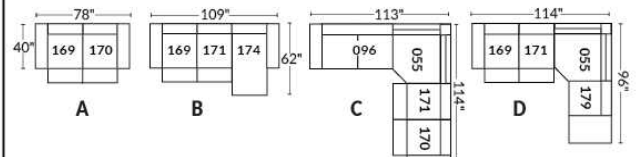

EXEMPLE 30" EXAMPLE