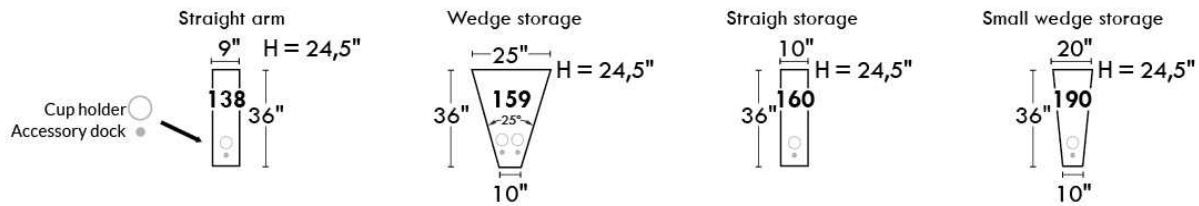

Each storage item has 2 USB ports and one electrical outlet inside the storage.

SUGGESTED CONFIGURATIONS

MONTREAL

FEATURES:

- Manual adjustable headrest on all items (stationary on wedge).
- *Wall hugger power recliners with full footrest (manual n/a).
- Power recliner lounge chair (manual n/a) with power headrest in option. Wall clearance 8" & front 5".
- Seat cushions with shaped foam + 1" layer of memory foam on top; arm with memory foam.
- Stitching: Small thread in fabric & large flat thread in leather.
- *Excludes 043 & 163 chairs: Wall clearance 16"