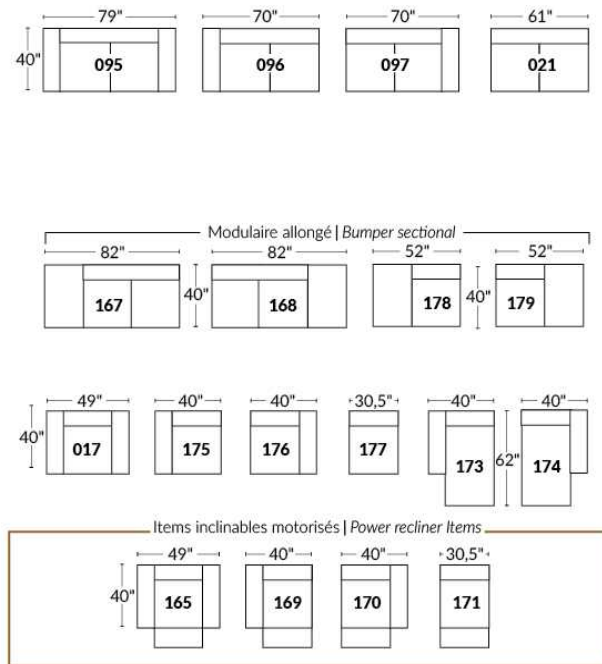

SIÈGE 30" DE LARGE | 30" SEAT WIDTH