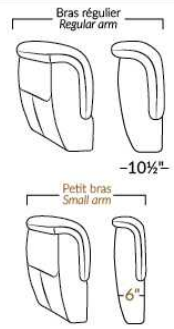

BRAS | ARMS

Option de bras:
Bras Régulier Large 10,5" ou Petit bras 6"

Arm option
Regular arm Large 10.5" or Small arm 6"

Contrôle de l'inclinaison situé à l'extérieur du bras
Recliner control located on the outside of the arm.