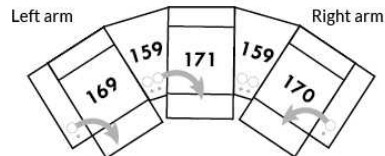

EXAMPLE A:

041-169: Controller and cup holder on the left arm

071-171: hidden touch sensor buttons on side of seat

042-170: Controller and cup holder on right arm

EXAMPLE B:

071-171: These two items can be connected to a smart cup holder which will control the recliner. You must then use one of these items: 138,159, 160 and 190