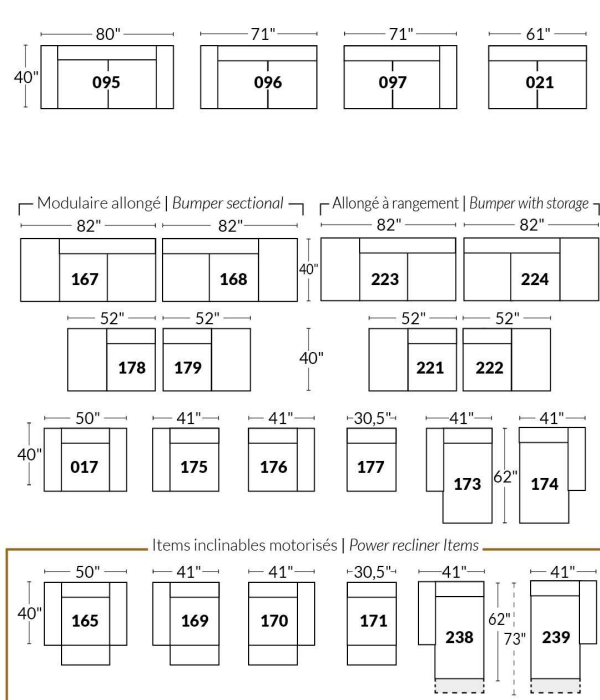

SIÈGE 30" DE LARGE | 30" SEAT WIDTH