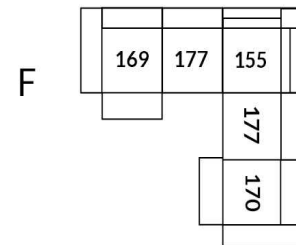

30" Seat Width | Siège 30" de large

Home Theatre CONFIGURATIONS Cinéma maison

23" Seat Width | Siège 23" de large

Home Theatre CONFIGURATIONS Cinéma maison

OPTIMA Collection

Jaymar.

Proudly designed and made in Canada