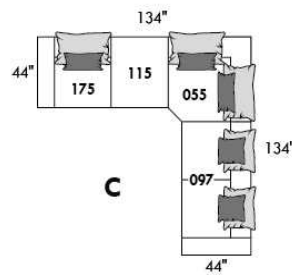

FASHION COLLECTION

FASHION I

COUSSINS PLEINE LARGEUR
FULL BACK CUSHIONS

831 34 x 7 x 19
832 24 x 6 x 10

FASHION II

COUSSINS CARRÉS - DOS APPARENT
SQUARE CUSHIONS - VISBLE BACK

833 26 x 7 x 19
834 16 x 6 x 16

Mélanger & agencer!
Mix & Match!

Populaires | Popular CONFIGURATIONS