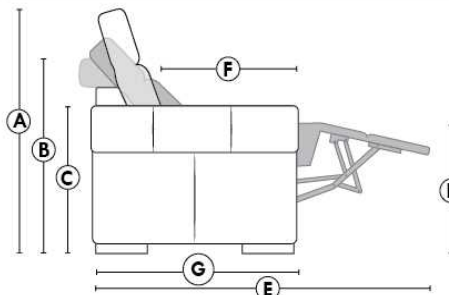

WASHINGTON

OPTIMA
Collection

Jaymar

Conçu et fabriqué fièrement au Canada
Proudly designed and made in Canada

SPECIFICATIONS