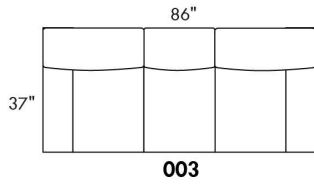

HARRISON

Hauteur complète 36" | Hauteur de siège 19" | Hauteur devant bras 26" | Profondeur d'assise 21"
Total Height 36" | Seat Height 19" | Arm Height 26" | Seat Depth 21"

www.jaymar.ca