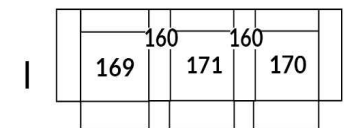

30" Seat Width | Siège 30" de large

Home Theatre CONFIGURATIONS Cinéma maison

23" Seat Width | Siège 23" de large

Home Theatre CONFIGURATIONS Cinéma maison

OPTIMA Collection

Jaymar.

Proudly designed and made in Canada