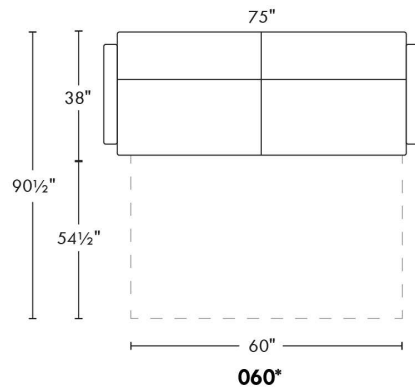

SCARSDALE

Hauteur complète 35" | Hauteur de siège 19" | Hauteur devant bras 27" | Profondeur d'assise 20"
Total Height 35" | Seat Height 19" | Arm Height 27" | Seat Depth 20"

2 COUSSINS DÉCORATIFS INCLUS

2 ARM BOLSTER INCLUDED

PL31

20" x 9" x 2"
rectangulaire | rectangular