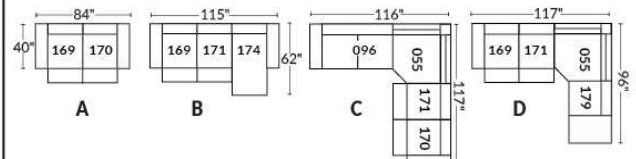

EXEMPLE 30" EXAMPLE