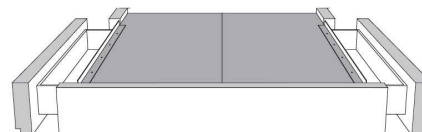

**Rangement à tiroir latéraux
With Side Drawers**
450-451 (2 tiroirs | drawers)
452-453 (1 tiroir | drawer)

Base avec contour MINCE 2" | Base with NARROW contour 2"

Grandeur | Size King: 82 x 84 x 12 | Queen: 64 x 84 x 12 | Double: 59 x 80 x 12 | Simple/Single: 44 x 80 x 12

**Avec pattes - Lit réglable
With Legs - Adjustable bed**
560-561-563

	King	Queen	Simple | Single
Lit grandeur complète : Complete Bed Size :	87x89x56	69x89x56	49x89x56
Intérieur | Inside :	78x82x12	61x82x12	40x82x12