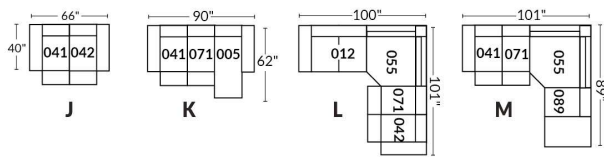

EXEMPLE 23" EXAMPLE