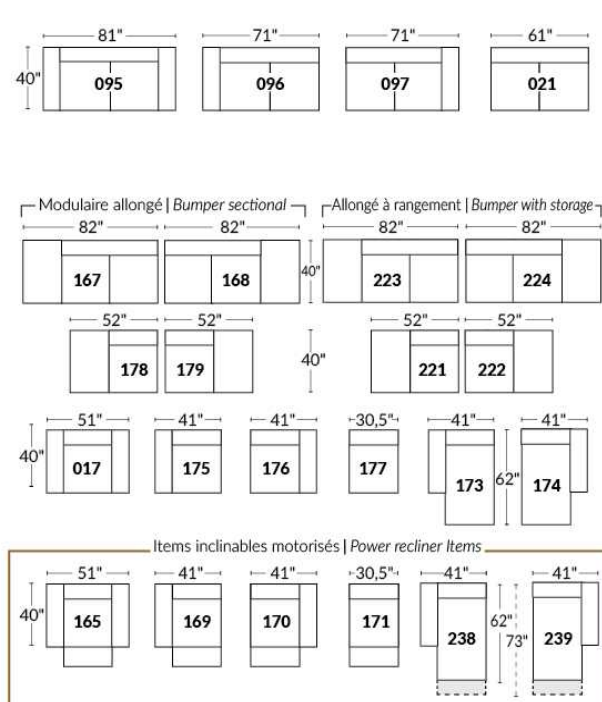

SIÈGE 30" DE LARGE | 30" SEAT WIDTH