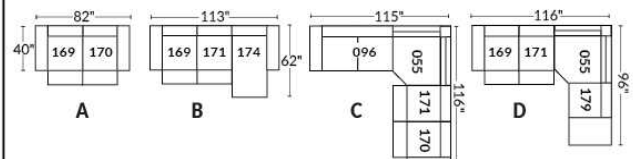

EXEMPLE 30" EXAMPLE