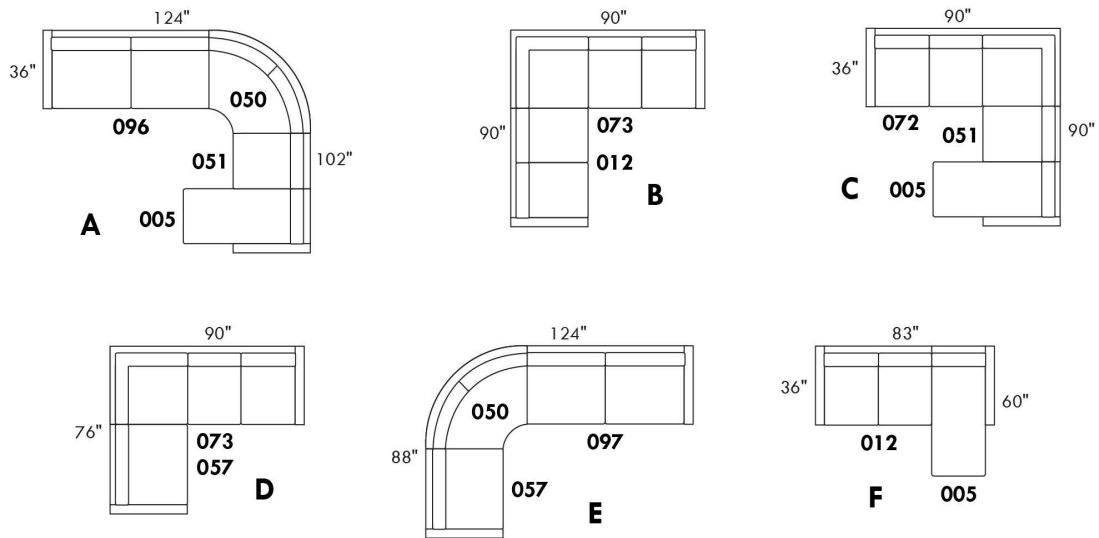

CONFIGURATIONS