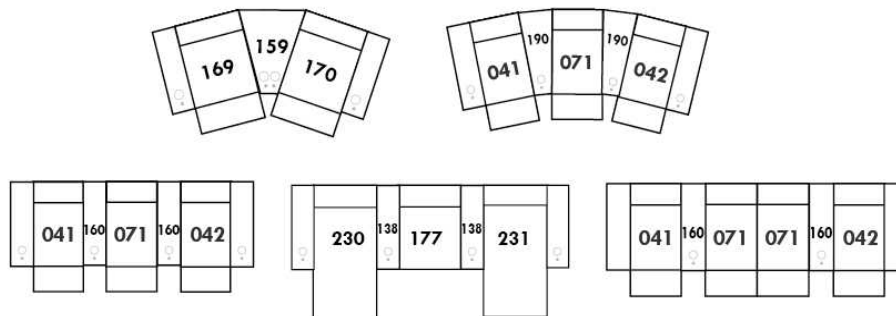

Each storage item has 2 USB ports and one electrical outlet inside the storage.

SUGGESTED CONFIGURATIONS

MONTREAL

FEATURES:

- Manual adjustable headrest on all items (stationary on wedge).
- *Wall hugger power recliners with full footrest (manual n/a).
- Power recliner lounge chair (manual n/a) with power headrest in option. Wall clearance 8" & front 5".
- Seat cushions with shaped foam + 1" layer of memory foam on top; arm with memory foam.
- Stitching: Small thread in fabric & large flat thread in leather.
- *Excludes 043 & 163 chairs: Wall clearance 16"