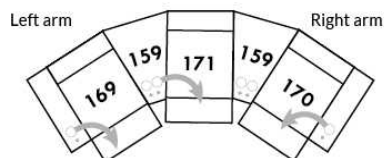

EXAMPLE B:

071-171: These two items can be connected to a smart cup holder which will control the recliner. You must then use one of these items: 138,159, 160 and 190