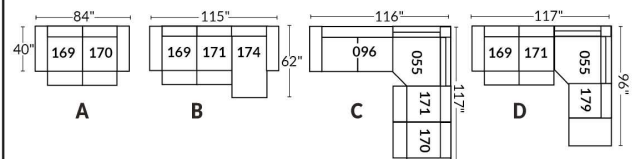

EXEMPLE 30" EXAMPLE