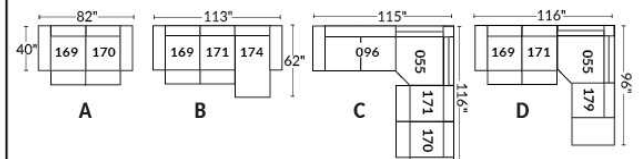

EXEMPLE 30" EXAMPLE