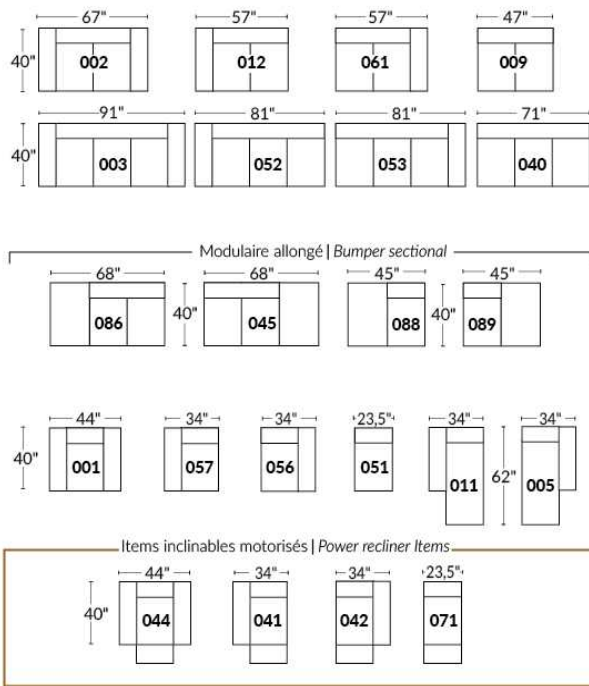

SIÈGE 23" DE LARGE | 23" SEAT WIDTH