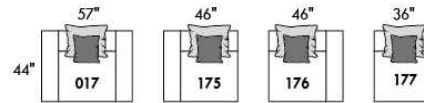

FASHION II

COUSSINS CARRÉS - DOS APPARENT
SQUARE CUSHIONS - VISBLE BACK

833 26 x 7 x 19
834 16 x 6 x 16