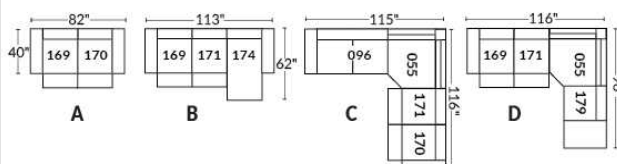

EXEMPLE 30" EXAMPLE