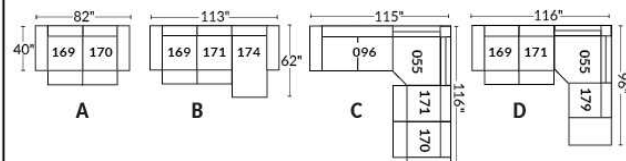

EXEMPLE 30" EXAMPLE