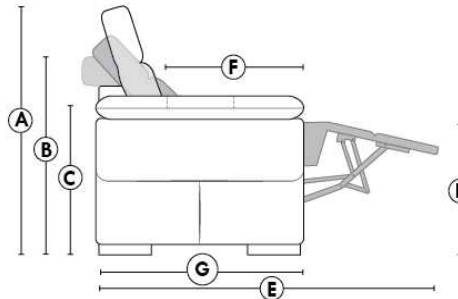

SPECIFICATIONS