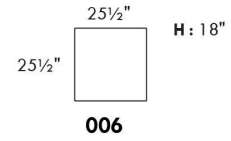

SCARSDALE

Hauteur complète 35" | Hauteur de siège 19" | Hauteur devant bras 27" | Profondeur d'assise 20"
Total Height 35" | Seat Height 19" | Arm Height 27" | Seat Depth 20"

2 COUSSINS DÉCORATIFS INCLUS

2 ARM BOLSTER INCLUDED

PL31

20" x 9" x 2"
rectangulaire | rectangular