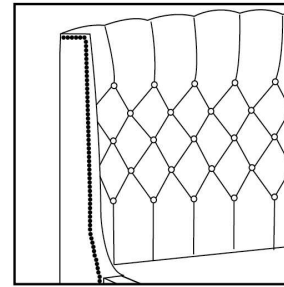

Silver - Copper - Pewter - Brass
7/8" diamètre

Base avec contour LARGE 4" | Base with WIDE contour 4"

Grandeur | Size King: 87 x 79 x 12 | Queen: 69 x 79 x 12 | Double: 64 x 75 x 12 | Simple/Single: 49 x 75 x 12