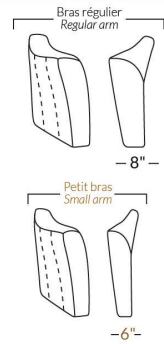

BRAS | ARMS

Option de bras:
Bras Régulier Large 8" ou Petit bras 6"

Arm option
Regular arm Large 8" or Small arm 6"

Contrôle de l'inclinaison situé à l'extérieur du bras
Recliner control located on the outside of the arm.