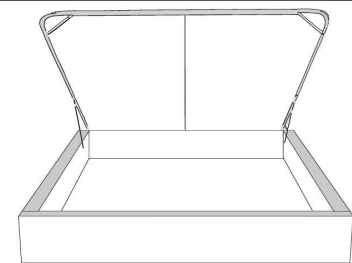

Avec rangement | With Storage
430-431-432-433