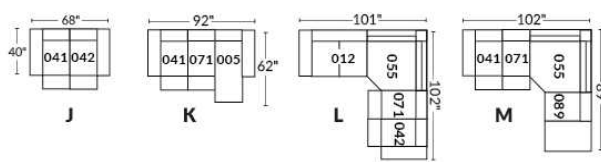

EXEMPLE 23" EXAMPLE