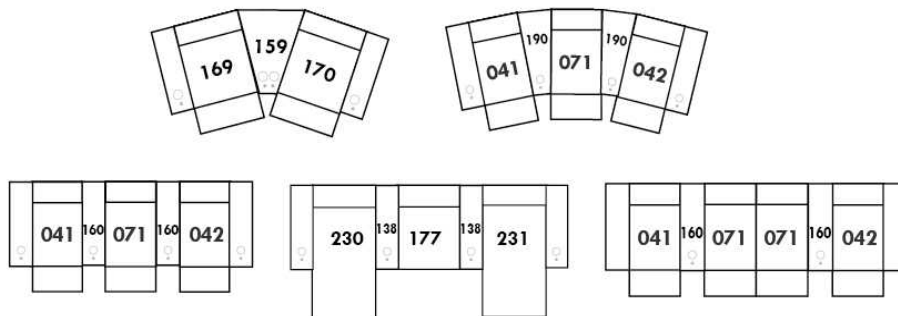

Each storage item has 2 USB ports and one electrical outlet inside the storage.

SUGGESTED CONFIGURATIONS

MANHATTAN

FEATURES:

- Manual adjustable headrest on all items (stationary on wedge).
- *Wall hugger power recliners with full footrest (manual n/a).
- Power recliner lounge chair (manual n/a) with power headrest in option. Wall clearance 8" & front 5".
- Seat cushions with shaped foam + 1" layer of memory foam on top; arm with memory foam.
- Stitching: Small thread in fabric & large flat thread in leather.
- *Excludes 043 & 163 chairs: Wall clearance 16"