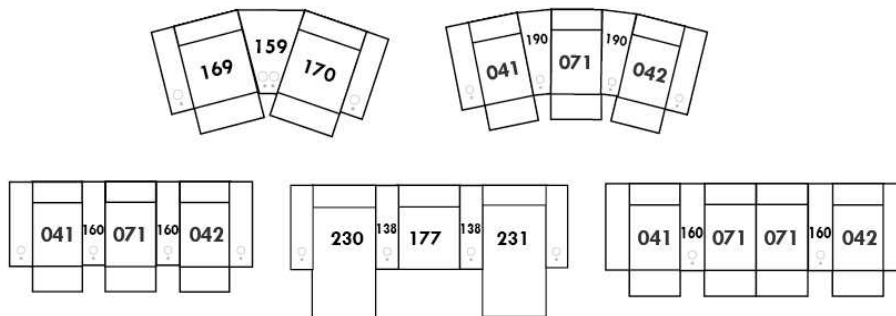

Each storage item has 2 USB ports and one electrical outlet inside the storage.

SUGGESTED CONFIGURATIONS

USA Price List

BRASILIA

LG52 available metal or wood. If wood specify color.

COMBO: Cover #2 on back only.