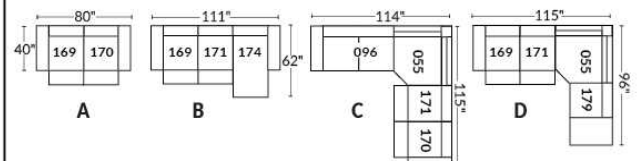

EXEMPLE 30" EXAMPLE