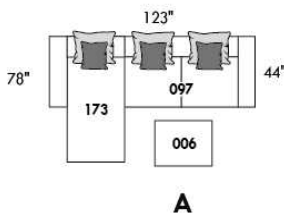

FASHION COLLECTION

FASHION I

COUSSINS PLEINE LARGEUR
FULL BACK CUSHIONS

831 34 x 7 x 19
832 24 x 6 x 10

FASHION II

COUSSINS CARRÉS - DOS APPARENT
SQUARE CUSHIONS - VISBLE BACK

833 26 x 7 x 19
834 16 x 6 x 16

Mélanger & agencer!
Mix & Match!

Populaires | Popular CONFIGURATIONS