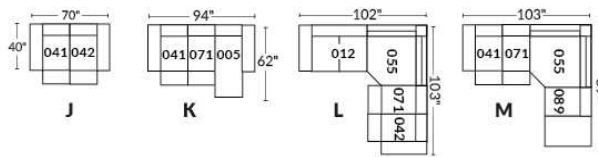

EXEMPLE 23" EXAMPLE