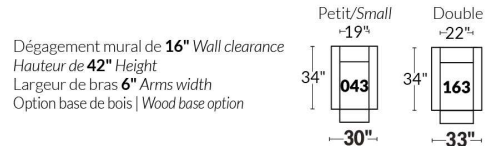

FAUTEUIL BERÇANT PIVOTANT INCLINABLE SWIVEL ROCKING MOTION CHAIR