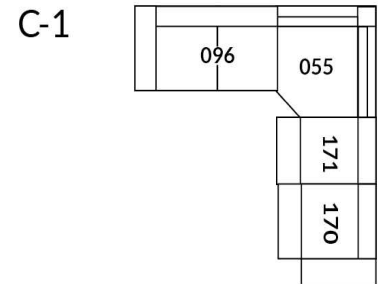

30" Seat Width | Siège 30" de large

Home Theatre CONFIGURATIONS Cinéma maison

23" Seat Width | Siège 23" de large

Home Theatre CONFIGURATIONS Cinéma maison

OPTIMA Collection

Jaymar.

Proudly designed and made in Canada