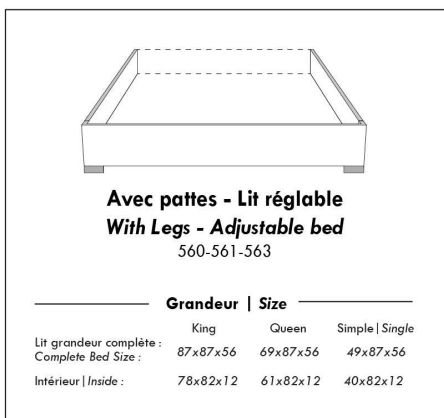

www.jaymar.ca