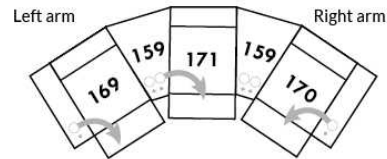

EXAMPLE A:

041-169: Controller and cup holder on the left arm
071-171: hidden touch sensor buttons on side of seat
042-170: Controller and cup holder on right arm

EXAMPLE B:

071-171: These two items can be connected to a smart cup holder which will control the recliner. You must then use one of these items: 138, 159, 160 and 190