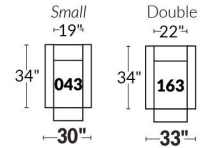

SWIVEL ROCKING MOTION CHAIR

16" Wall clearance
42" Height
6" Arms width
Wood base option