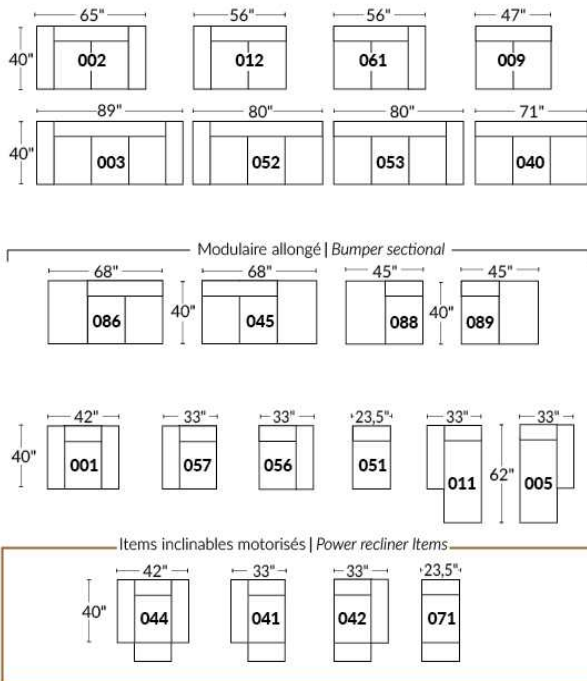

SIÈGE 23" DE LARGE | 23" SEAT WIDTH