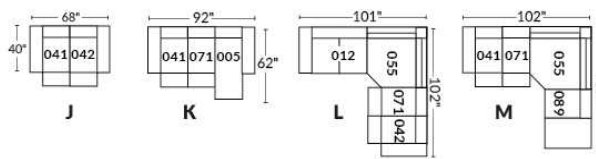

EXEMPLE 23" EXAMPLE