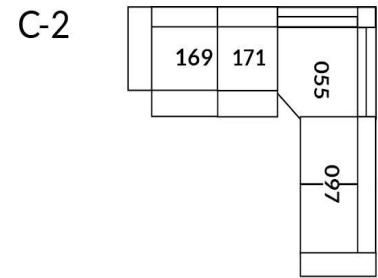

30" Seat Width | Siège 30" de large

Home Theatre CONFIGURATIONS Cinéma maison

23" Seat Width | Siège 23" de large

Home Theatre CONFIGURATIONS Cinéma maison

OPTIMA Collection

Jaymar.

Proudly designed and made in Canada