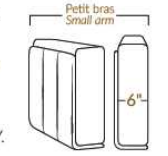

Arm option
Regular arm Large 10.5" or Small arm 6"

Contrôle de l'inclinaison situé à l'intérieur du bras
Recliner control located on the inside of the arm.