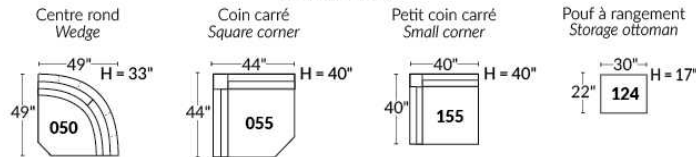

Autres | Others