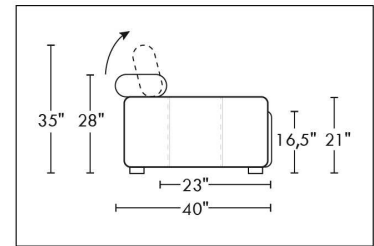

TOULOUSE

Hauteur complète 28"/35" | Hauteur de siège 16½" | Hauteur devant bras 21" | Profondeur d'assise 23"
Total Height 28"/35" | Seat Height 16½" | Arm Height 21" | Seat Depth 23"