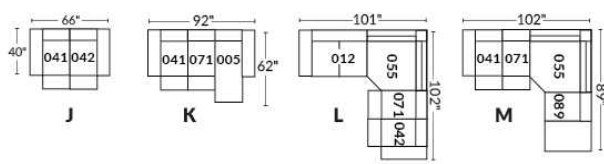

EXEMPLE 23" EXAMPLE