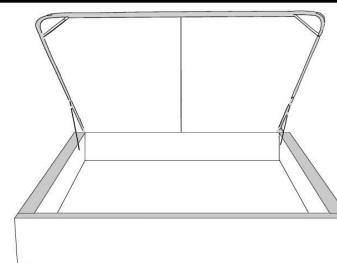

Avec rangement | With Storage
430-431-432-433