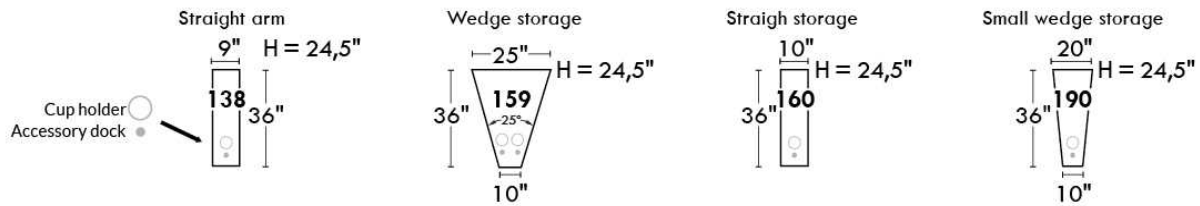

Each storage item has 2 USB ports and one electrical outlet inside the storage.

SUGGESTED CONFIGURATIONS

MARSEILLE

FEATURES:

- Manual adjustable headrest on all items (2 on square corner & stationary on wedge).
- *Wall hugger power recliners with full footrest (manual n/a).
- Power recliner lounge chair (manual n/a) with power headrest in option. Wall clearance 8" & front 5".
- Seat cushions with shaped foam + 1" layer of memory foam on top; arm with memory foam.
- Stitching: Small thread in fabric & large flat thread in leather.