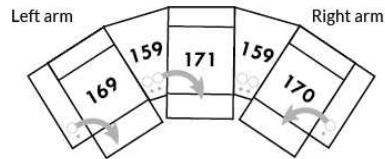

EXAMPLE A:

041-169: Controller and cup holder on the left arm
071-171: hidden touch sensor buttons on side of seat
042-170: Controller and cup holder on right arm

EXAMPLE B:

071-171: These two items can be connected to a smart cup holder which will control the recliner. You must then use one of these items: 138,159, 160 and 190