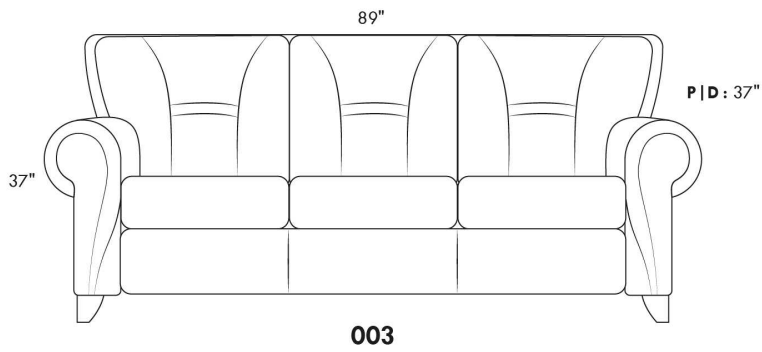

ERICA

Hauteur de siège 20" | Hauteur devant bras 26" | Profondeur d'assise 21"
Seat Height 20" | Arm Height 26" | Seat Depth 21"

www.jaymar.ca