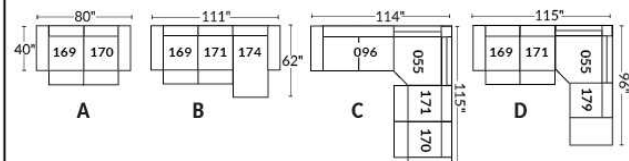

EXEMPLE 30" EXAMPLE