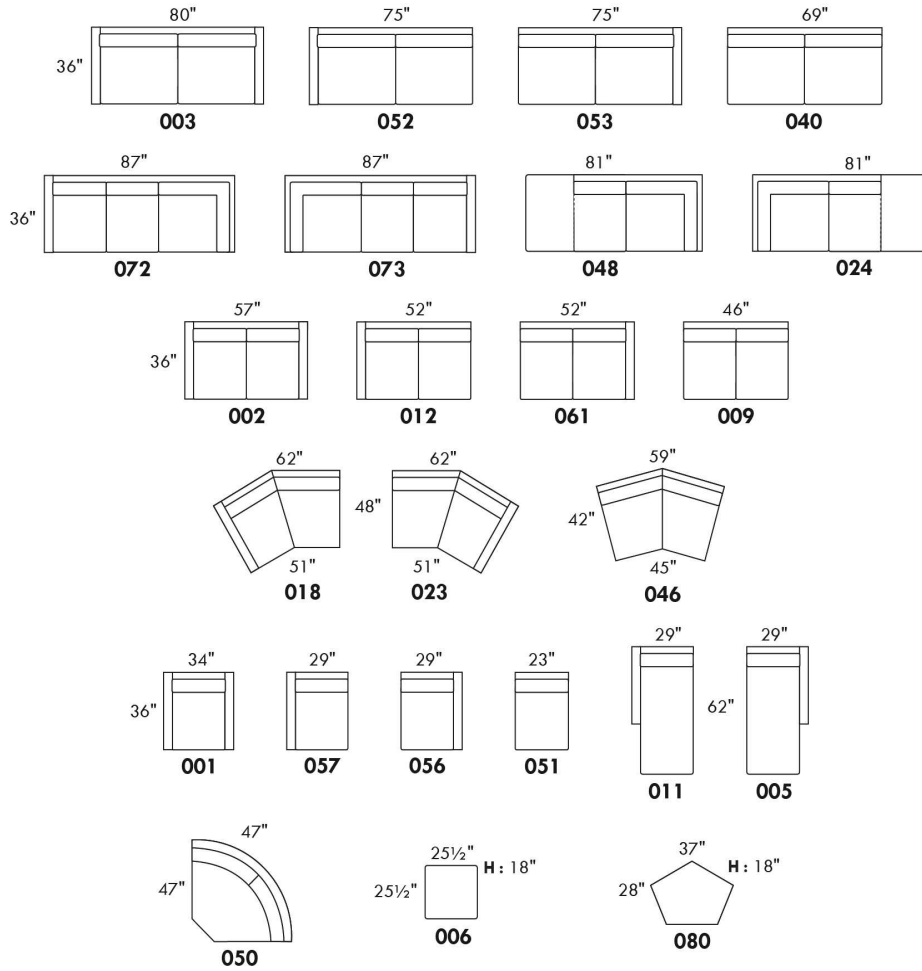

SHIRAZ

Hauteur complète 35" | Hauteur de siège 20" | Hauteur devant bras 27" | Profondeur d'assise 20"
Total Height 35" | Seat Height 20" | Arm Height 27" | Seat Depth 20"