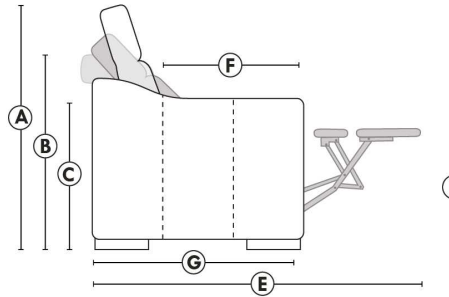

VANDA

PARALLELE
Collection 33

Jaymar

Conçu et fabriqué fièrement au Canada
Proudly designed and made in Canada

Our product is hand-made and minor variations can occur.

SPECIFICATIONS