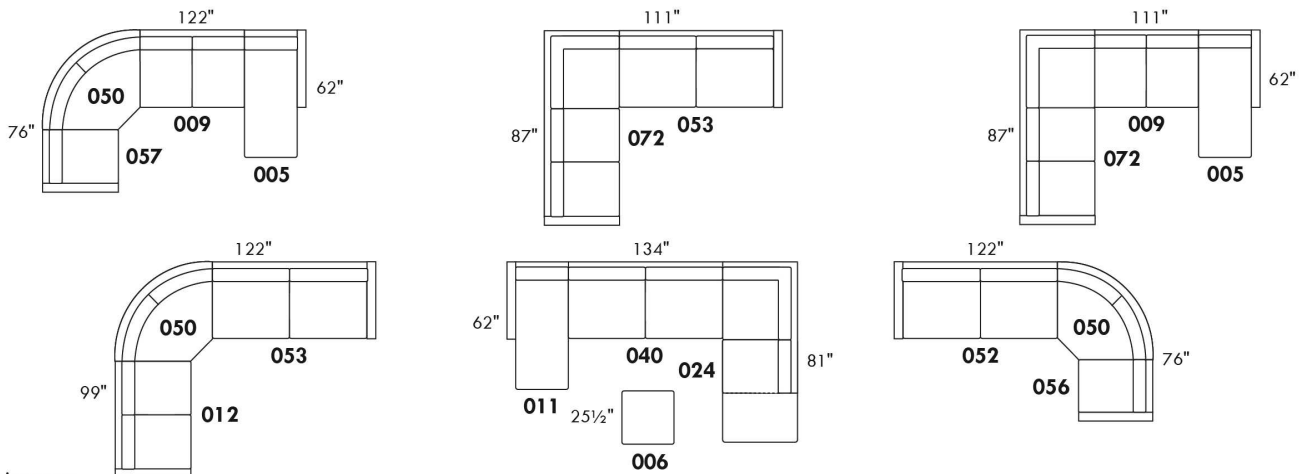

CONFIGURATIONS