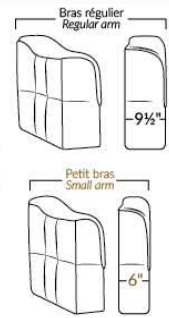

BRAS | ARMS

Option de bras:
Bras Régulier Large 9,5" ou Petit bras 6"

Arm option
Regular arm Large 9.5" or Small arm 6"

Contrôle de l'inclinaison situé à l'extérieur du bras
Recliner control located on the outside of the arm.