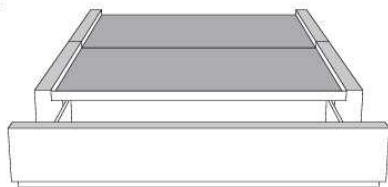

Rangement à tiroir frontal
With Front Drawer
440-441

Base lit simple N/D | Single base N/A