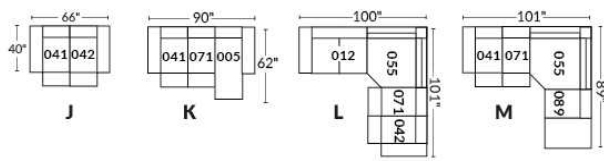

Autres | Others

EXEMPLE 23" EXAMPLE