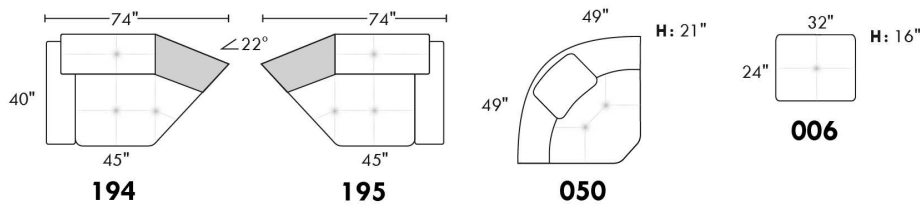

PARIS

Hauteur complète 28"/35" | Hauteur de siège 16½" | Hauteur devant bras 21" | Profondeur d'assise 23"
Total Height 28"/35" | Seat Height 16½" | Arm Height 21" | Seat Depth 23"