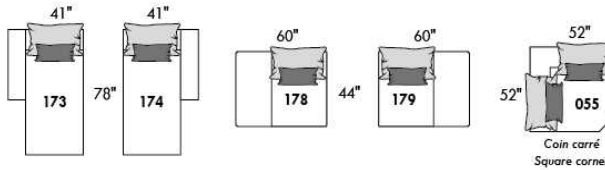

Mélanger & agencer!
Mix & Match!

Populaires | Popular CONFIGURATIONS