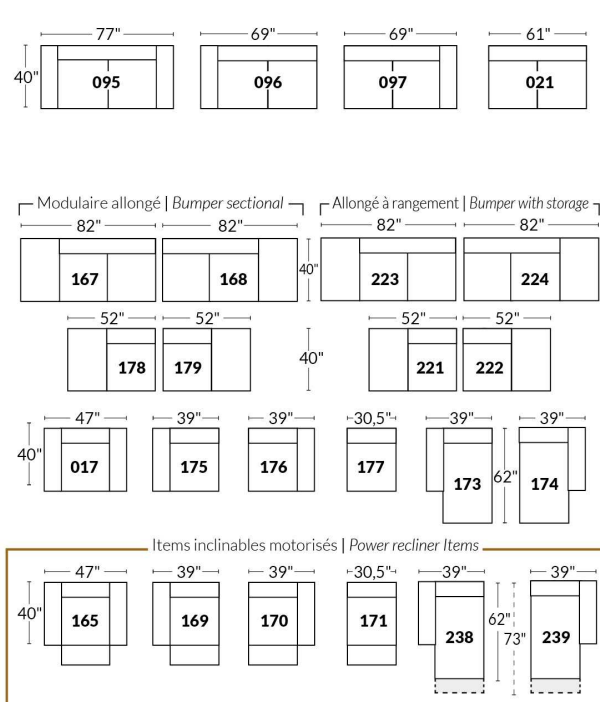

SIÈGE 30" DE LARGE | 30" SEAT WIDTH