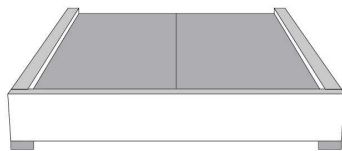

Avec pattes | With Legs
410-411-412-413