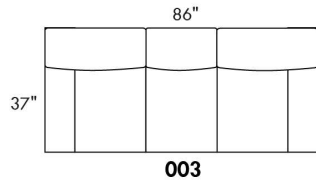

HARRISON

Hauteur complète 36" | Hauteur de siège 19" | Hauteur devant bras 26" | Profondeur d'assise 21"
Total Height 36" | Seat Height 19" | Arm Height 26" | Seat Depth 21"

www.jaymar.ca