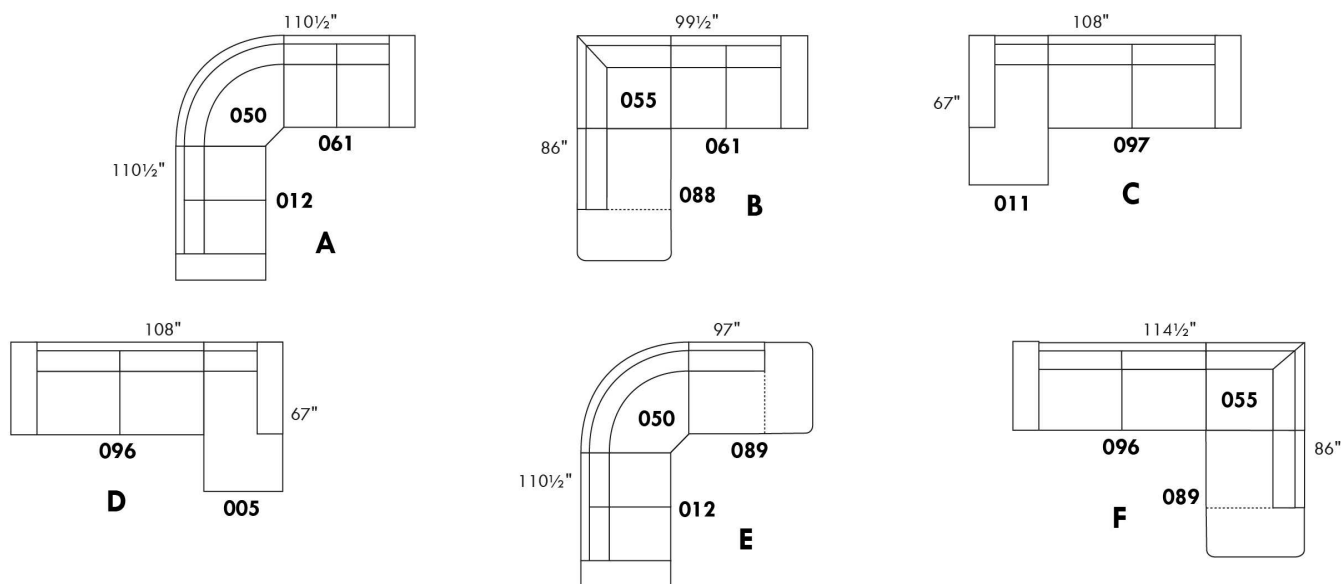

CONFIGURATIONS