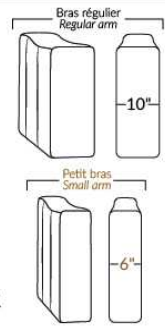

BRAS | ARMS

Option de bras:
Bras Régulier Large 10" ou Petit bras 6"

Arm option
Regular arm Large 10" or Small arm 6"

Contrôle de l'inclinaison situé à l'intérieur du bras
Recliner control located on the inside of the arm.

Option d'accessoires disponible sur le bras régulier seulement
Accessories option, available on Regular arms ONLY.