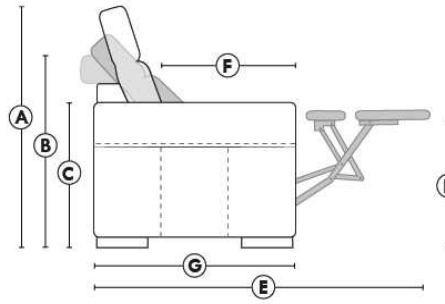

SPECIFICATIONS

MONACO

LINEA 30 Collection

Conçu et fabriqué fièrement au Canada
Proudly designed and made in Canada

Our product is hand-made and minor variations can occur.

- ☐ Appui-tête levé / Headrest up
- ☐ Appui-tête baissé / Headrest down
- ☐ Complètement incliné / Fully reclined

- **A** Hauteur complète 39" Total Height
- **B** Hauteur appui-tête baissé 30" Height headrest down
- **C** Hauteur du bras 24" Arm Height
- **D** Hauteur du siège 19,5" Seat height
- **E** Profondeur inclinée 63" Depth fully reclined
- **F** Profondeur d'assise 20" Seat depth
- **G** Profondeur appui-tête monté 37,5" Depth with headrest up

BRAS | ARMS

Controleur de l'inclinaison situé à l'intérieur du bras
Recliner control located on the inside of the arm.

Option d'accessoires disponible
Accessories option, available

FAUTEUIL BERÇANT PIVOTANT INCLINABLE SWIVEL ROCKING MOTION CHAIR

SIÈGE 23" DE LARGE | 23" SEAT WIDTH

SIÈGE 30" DE LARGE | 30" SEAT WIDTH

Autres | Others

EXEMPLE 23" EXAMPLE

EXEMPLE 30" EXAMPLE