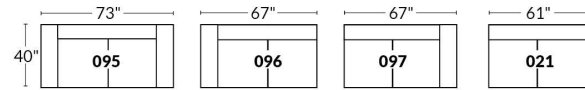

SIÈGE 30" DE LARGE | 30" SEAT WIDTH