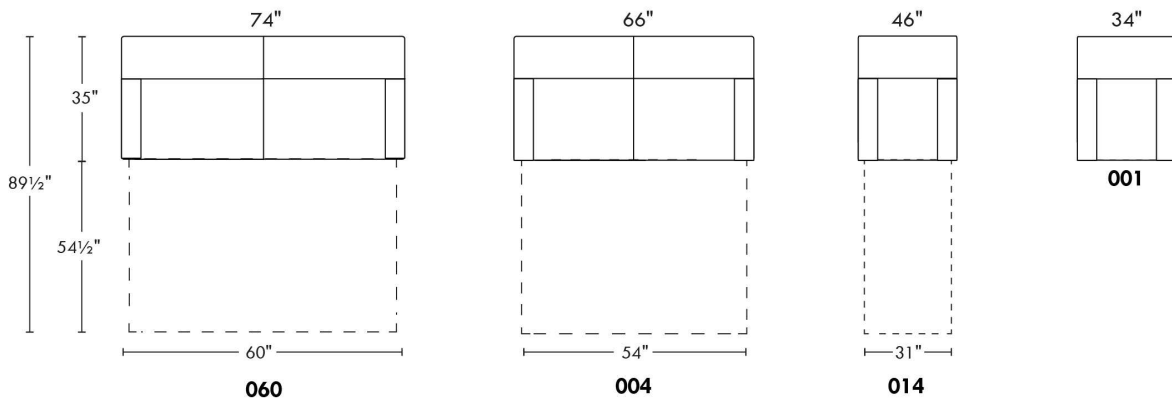

Hauteur complète 35" | Hauteur de siège 18" | Hauteur devant bras 25½" | Profondeur d'assise 21"
Total Height 35" | Seat Height 18" | Arm Height 25½" | Seat Depth 21"