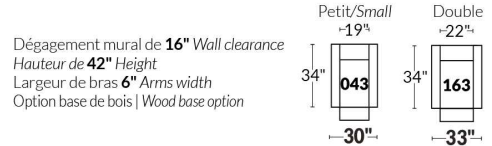

FAUTEUIL BERÇANT PIVOTANT INCLINABLE SWIVEL ROCKING MOTION CHAIR