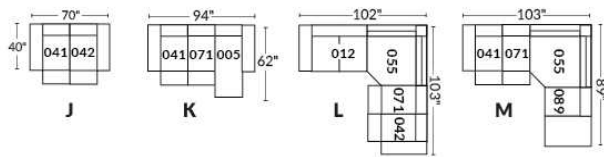

EXEMPLE 23" EXAMPLE