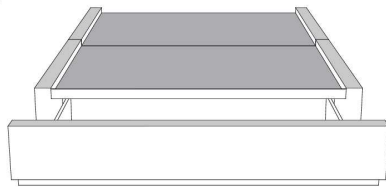

Rangement à tiroir frontal
With Front Drawer
440-441

Base lit simple N/D | Single base N/A