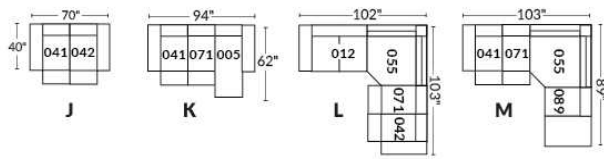

Autres | Others

EXEMPLE 23" EXAMPLE