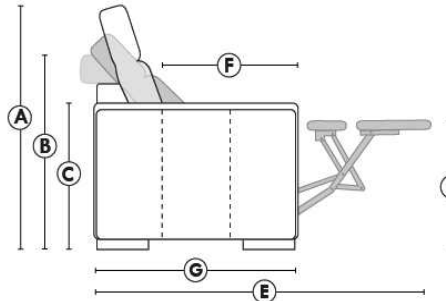

MAXIMA

LINEA 30 Collection

Conçu et fabriqué fièrement au Canada
Proudly designed and made in Canada

Our product is hand-made and minor variations can occur.

SPECIFICATIONS