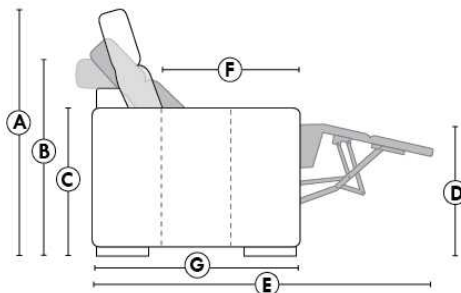

SPECIFICATIONS