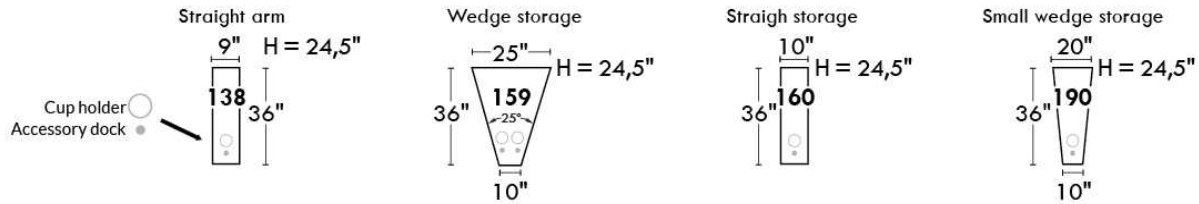

Items 138-159-160-190 and large arm.

Accessory docks and cups are Optional. *Not available on small arms*

Please specify on which arms you want the accessory docks and cup holders.

NB: Item 138-159-160-190 are unfinished on the sides, must be used between 2 seats.

Each storage item has 2 USB ports and one electrical outlet inside the storage.