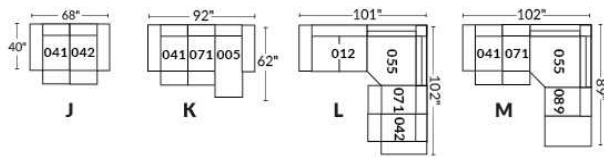

EXEMPLE 23" EXAMPLE