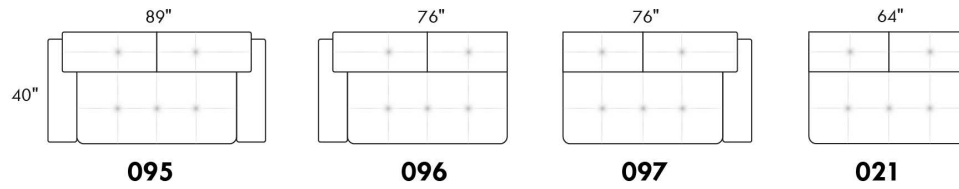

PARIS

Hauteur complète 28"/35" | Hauteur de siège 16½" | Hauteur devant bras 21" | Profondeur d'assise 23"
Total Height 28"/35" | Seat Height 16½" | Arm Height 21" | Seat Depth 23"