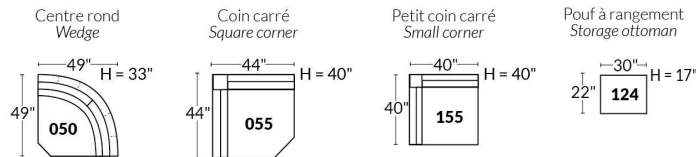

Autres | Others