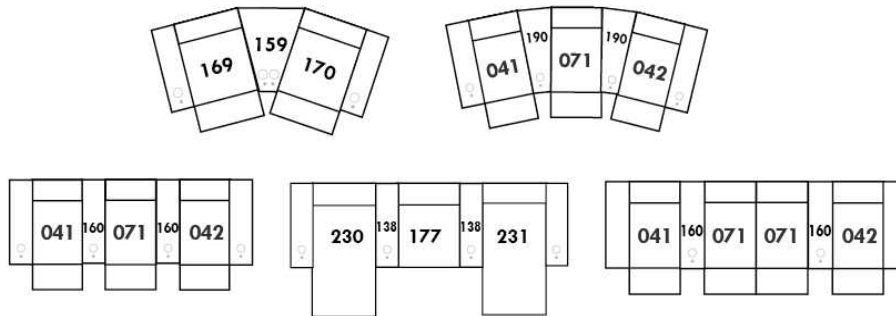

SUGGESTED CONFIGURATIONS