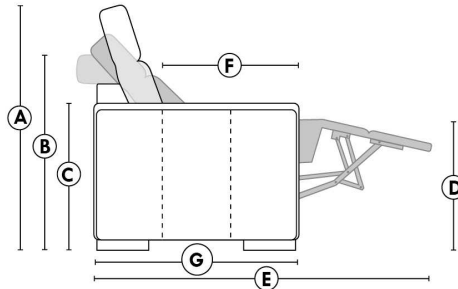

SPECIFICATIONS