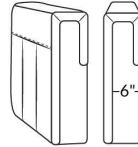

BRAS | ARMS

Contrôleur de l'inclinaison situé à l'intérieur du bras
Recliner control located on the inside of the arm.