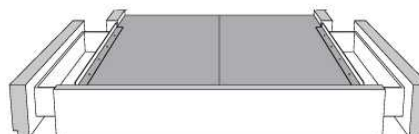

Rangement à tiroir latéraux
With Side Drawers
450-451 (2 tiroirs | drawers)

Base avec contour MINCE 2" | Base with NARROW contour 2"

Grandeur | Size King: 82 x 84 x 12 | Queen: 64 x 84 x 12

Avec pattes - Lit réglable
With Legs - Adjustable bed
560-561

Grandeur | Size

	King	Queen
Lit grandeur complète : Complete Bed Size :	87x102x45/38	69x102x45/38
Intérieur | Inside :	78x82x12	61x82x12