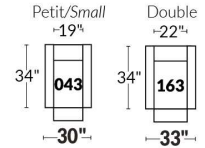

FAUTEUIL BERÇANT PIVOTANT INCLINABLE SWIVEL ROCKING MOTION CHAIR

Dégagement mural de 16" Wall clearance
Hauteur de 42" Height
Largeur de bras 6" Arms width
Option base de bois | Wood base option