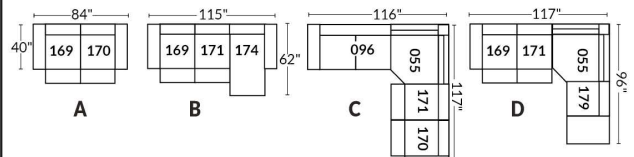

EXEMPLE 30" EXAMPLE