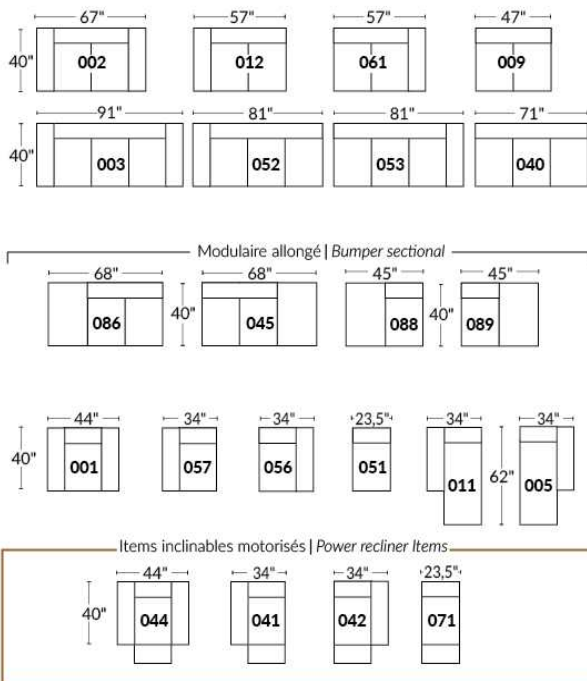

SIÈGE 23" DE LARGE | 23" SEAT WIDTH