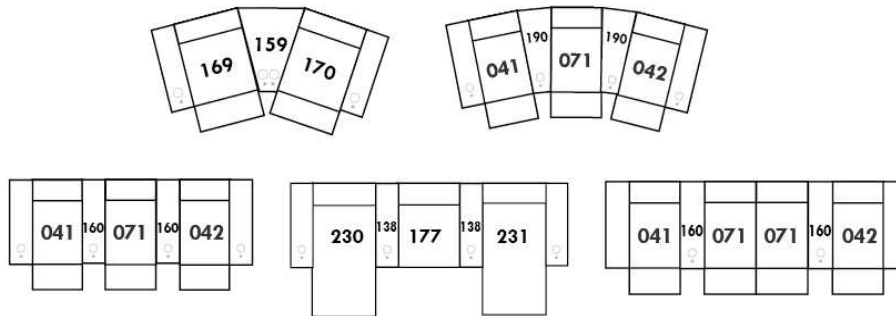

Each storage item has 2 USB ports and one electrical outlet inside the storage.

SUGGESTED CONFIGURATIONS

MANHATTAN

FEATURES:

- Manual adjustable headrest on all items (stationary on wedge).
- *Wall hugger power recliners with full footrest (manual n/a).
- Power recliner lounge chair (manual n/a) with power headrest in option. Wall clearance 8" & front 5".
- Seat cushions with shaped foam + 1" layer of memory foam on top; arm with memory foam.
- Stitching: Small thread in fabric & large flat thread in leather.
- *Excludes 043 & 163 chairs: Wall clearance 16"