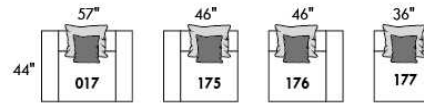

Mélanger & agencer!
Mix & Match!

Populaires | Popular CONFIGURATIONS