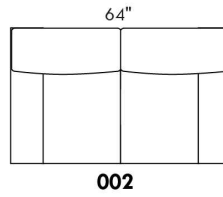

HARRISON

Hauteur complète 36" | Hauteur de siège 19" | Hauteur devant bras 26" | Profondeur d'assise 21"
Total Height 36" | Seat Height 19" | Arm Height 26" | Seat Depth 21"

www.jaymar.ca