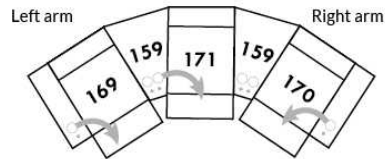

EXAMPLE A:

041-169: Controller and cup holder on the left arm

071-171: hidden touch sensor buttons on side of seat

042-170: Controller and cup holder on right arm

EXAMPLE B:

071-171: These two items can be connected to a smart cup holder which will control the recliner. You must then use one of these items: 138,159, 160 and 190