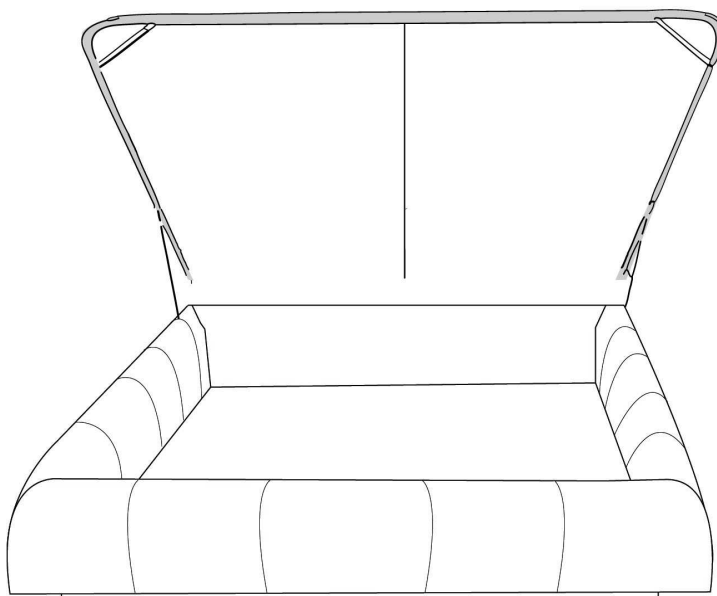

Lit avec rangement | Bed with storage

365 King | 366 Queen | 367 Double | 368 Simple/ Single

www.jaymar.ca

Les illustrations sont génériques et n'indiquent pas tous les détails de coutures.
The sketches are generic and do not reflect all sewing details.

R: 2016-02