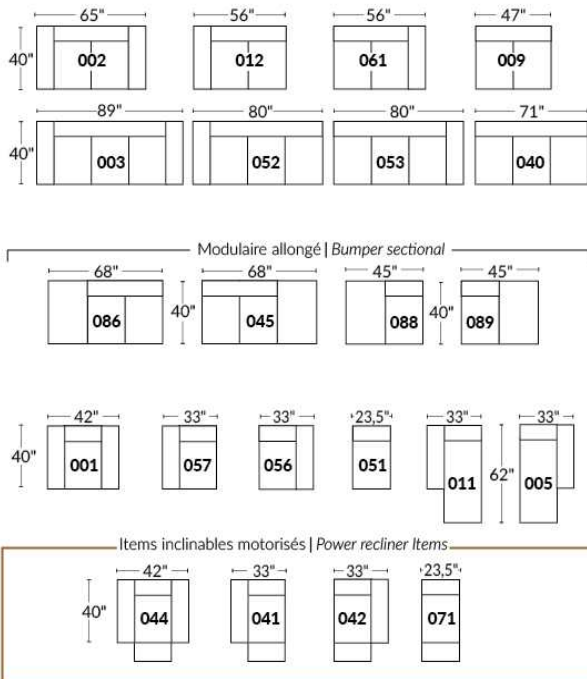

SIÈGE 23" DE LARGE | 23" SEAT WIDTH