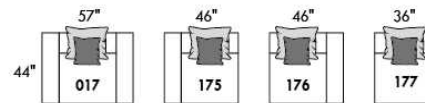

FASHION II

COUSSINS CARRÉS - DOS APPARENT
SQUARE CUSHIONS - VISBLE BACK

833 26 x 7 x 19
834 16 x 6 x 16