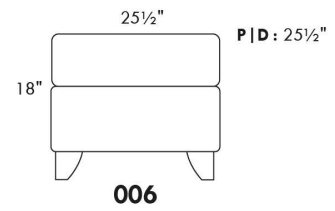

ERICA

Hauteur de siège 20" | Hauteur devant bras 26" | Profondeur d'assise 21"
Seat Height 20" | Arm Height 26" | Seat Depth 21"

www.jaymar.ca