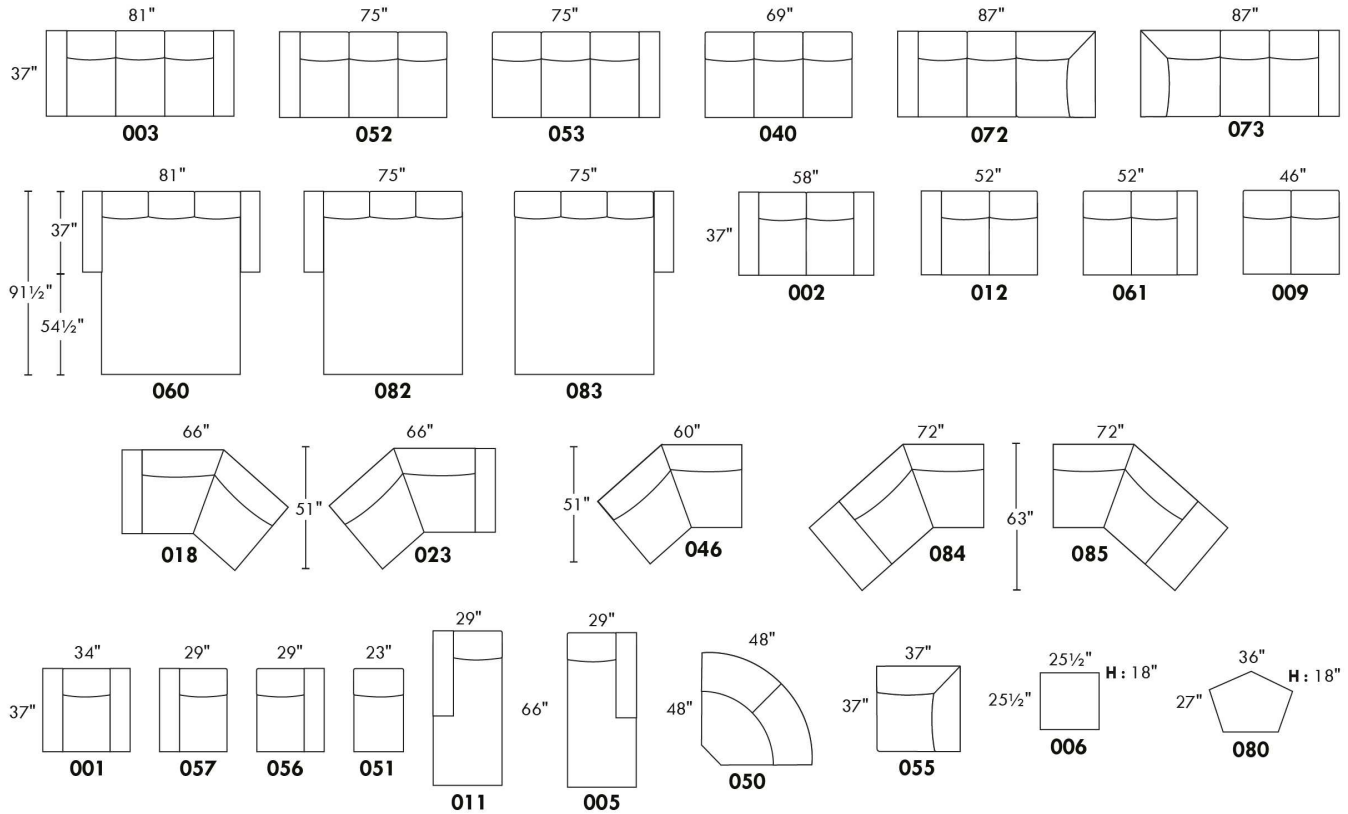

HIGH POINT

Hauteur complète 35" | Hauteur de siège 19" | Hauteur devant bras 25" | Profondeur d'assise 20"
Total Height 35" | Seat Height 19" | Arm Height 25" | Seat Depth 20"