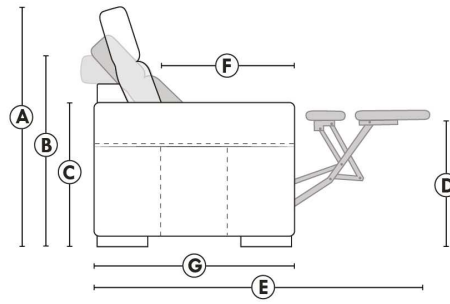

SPECIFICATIONS

MONTE-CARLO

LINEA 30 Collection

Conçu et fabriqué fièrement au Canada
Proudly designed and made in Canada

Our product is hand-made and minor variations can occur.