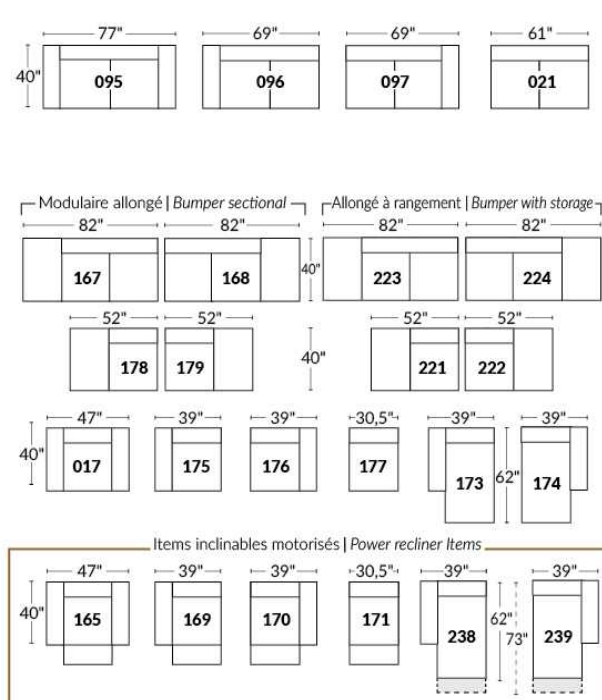

SIÈGE 30" DE LARGE | 30" SEAT WIDTH