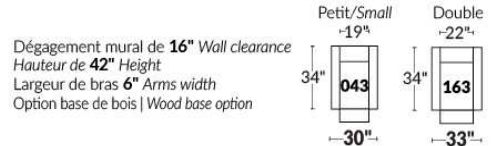

FAUTEUIL BERÇANT PIVOTANT INCLINABLE SWIVEL ROCKING MOTION CHAIR