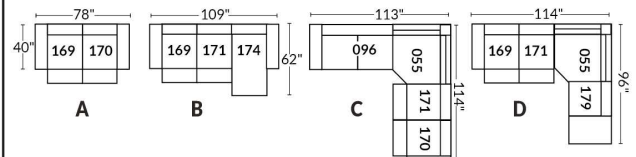

EXEMPLE 30" EXAMPLE