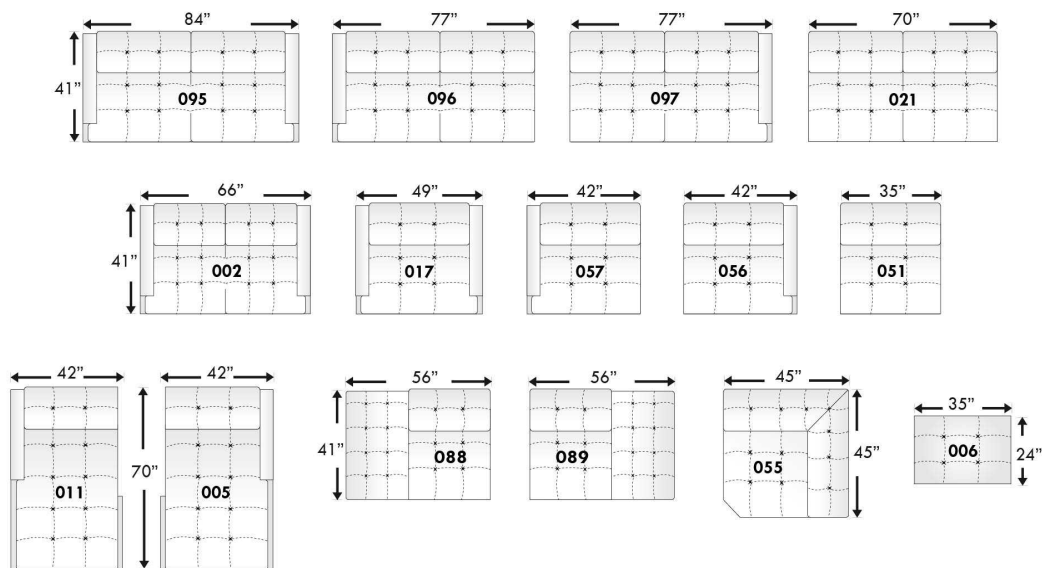

Configurations

Toutes les dimensions indiquées sont au pouce près. Nos produits sont fabriqués à la main et des variations mineures peuvent survenir.
All dimensions indicated are to the nearest inch. Our product is hand-made and minor variations can occur.

RZ2012-02