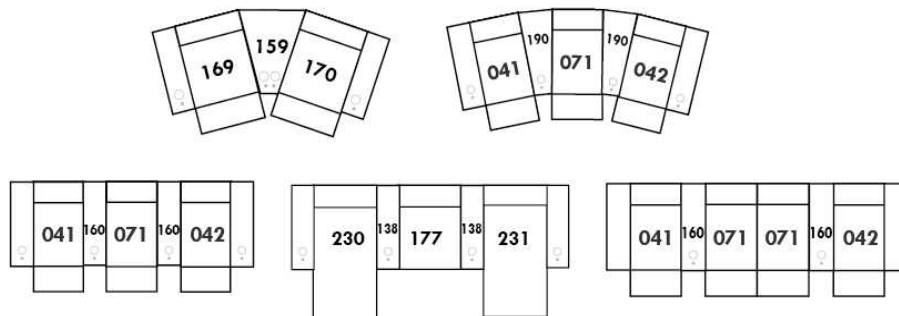

SUGGESTED CONFIGURATIONS