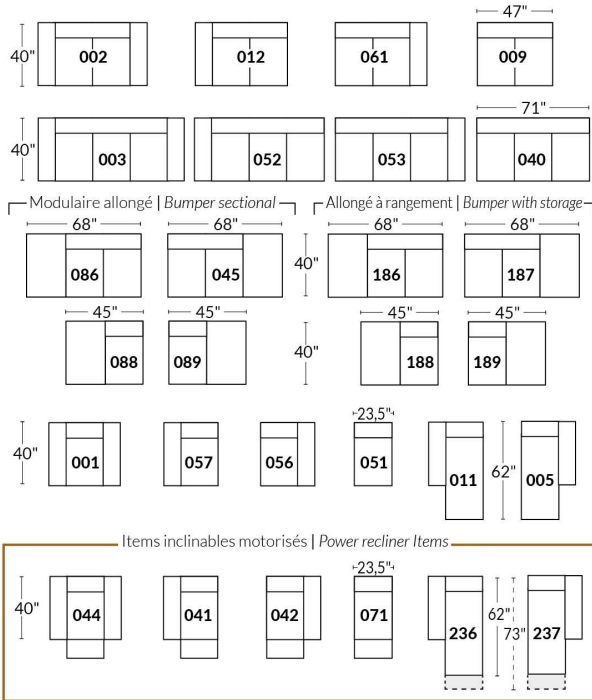

SIÈGE 23" DE LARGE | 23" SEAT WIDTH