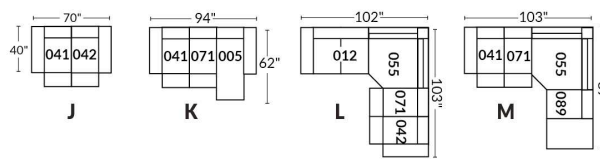

EXEMPLE 23" EXAMPLE