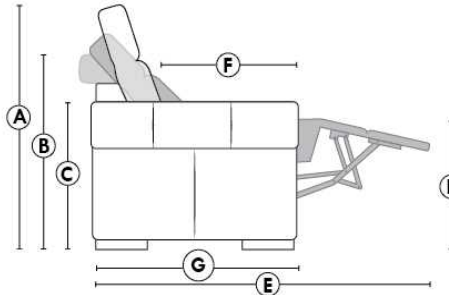

WASHINGTON

OPTIMA
Collection

Jaymar

Conçu et fabriqué fièrement au Canada
Proudly designed and made in Canada

Our product is hand-made and minor variations can occur.

SPECIFICATIONS