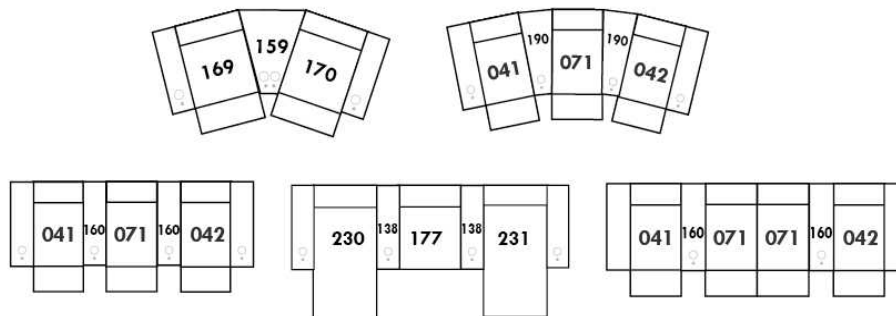

SUGGESTED CONFIGURATIONS