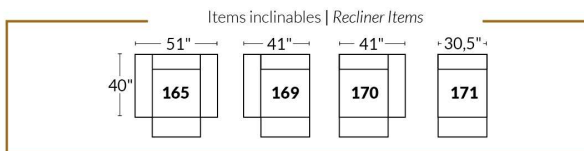

SIÈGE 30" DE LARGE | 30" SEAT WIDTH