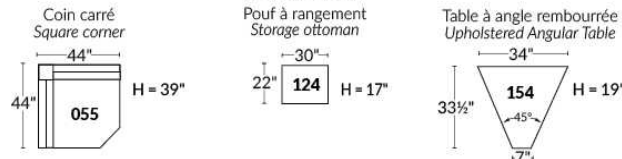

Autres | Others