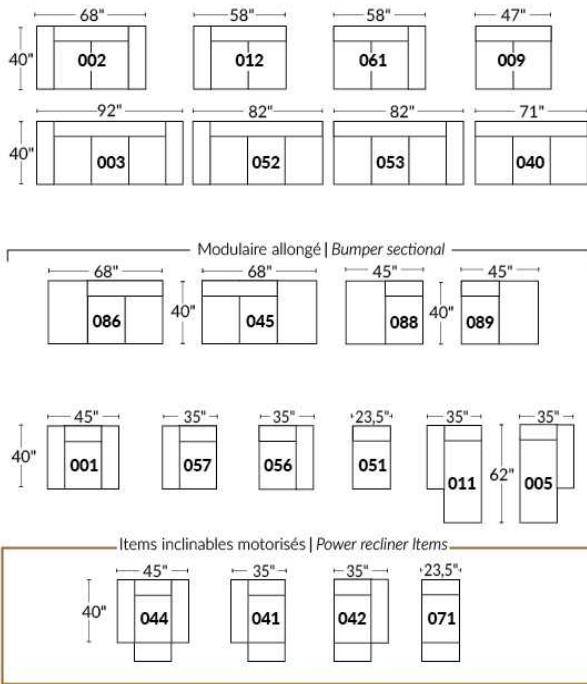

SIÈGE 23" DE LARGE | 23" SEAT WIDTH