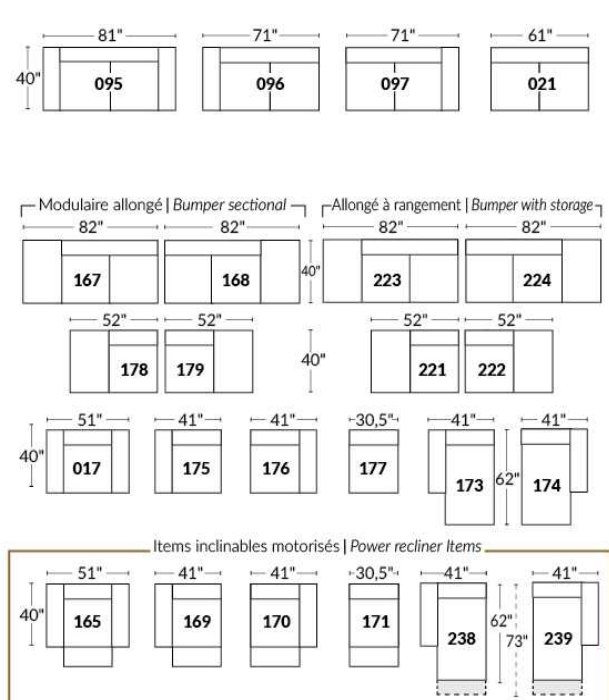

SIÈGE 30" DE LARGE | 30" SEAT WIDTH