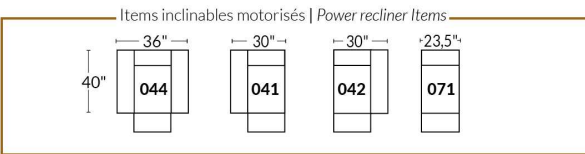

SIÈGE 23" DE LARGE | 23" SEAT WIDTH