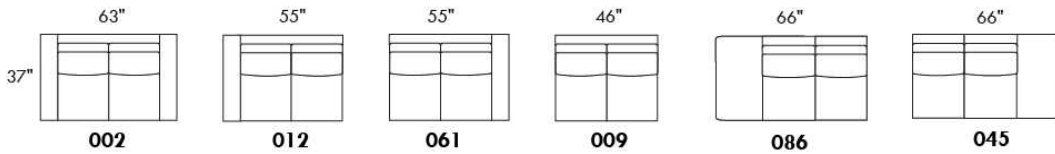

RIOPEL

Hauteur complète 35" | Hauteur de siège 19" | Hauteur devant bras 25" | Profondeur d'assise 21"/22"
Total Height 35" | Seat Height 19" | Arm Height 25" | Seat Depth 21"/22"

www.jaymar.ca