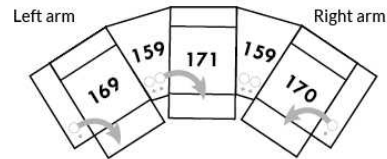

EXAMPLE A:

041-169: Controller and cup holder on the left arm
071-171: hidden touch sensor buttons on side of seat
042-170: Controller and cup holder on right arm

EXAMPLE B:

071-171: These two items can be connected to a smart cup holder which will control the recliner. You must then use one of these items: 138,159, 160 and 190