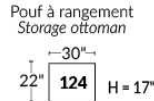

Autres | Others