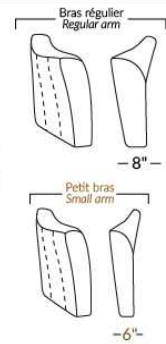

BRAS | ARMS

Option de bras:
Bras Régulier Large 8" ou Petit bras 6"

Arm option
Regular arm Large 8" or Small arm 6"

Contrôle de l'inclinaison situé à l'extérieur du bras
Recliner control located on the outside of the arm.