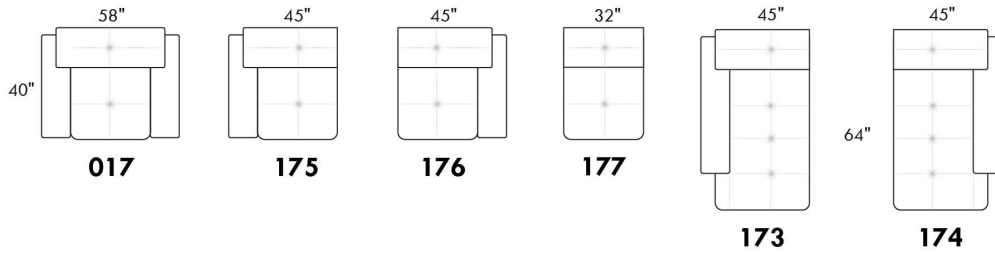

PARIS

Hauteur complète 28"/35" | Hauteur de siège 16½" | Hauteur devant bras 21" | Profondeur d'assise 23"
Total Height 28"/35" | Seat Height 16½" | Arm Height 21" | Seat Depth 23"