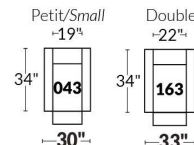

FAUTEUIL BERÇANT PIVOTANT INCLINABLE SWIVEL ROCKING MOTION CHAIR

Dégagement mural de 16" Wall clearance
Hauteur de 42" Height
Largeur de bras 6" Arms width
Option base de bois | Wood base option