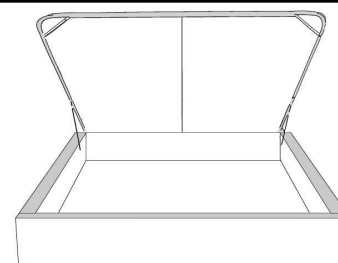

Avec rangement | With Storage
430-431-432-433