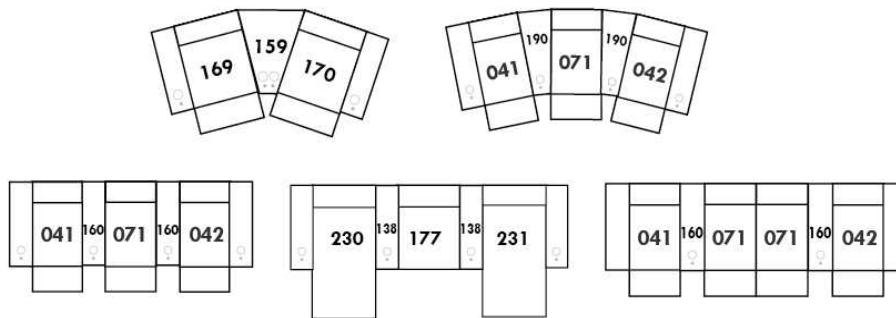

Each storage item has 2 USB ports and one electrical outlet inside the storage.

SUGGESTED CONFIGURATIONS

BUDAPEST

FEATURES:

- Manual adjustable headrest on all items (2 on square corner & stationary on wedge).
- *Wall hugger power recliners with full footrest (manual n/a).
- Power recliner lounge chair (manual n/a) with power headrest in option. Wall clearance 8" & front 5".
- Seat cushions with shaped foam + 1" layer of memory foam on top; arm with memory foam.
- Stitching: Small thread in fabric & large flat thread in leather.
- *Excludes 043 & 163 chairs: Wall clearance 16"