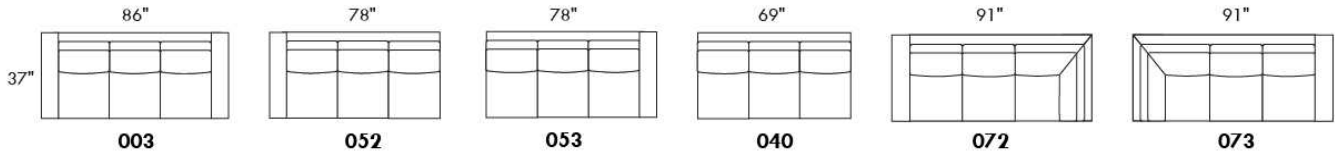

RIOPEL

Hauteur complète 35" | Hauteur de siège 19" | Hauteur devant bras 25" | Profondeur d'assise 21"/22"
Total Height 35" | Seat Height 19" | Arm Height 25" | Seat Depth 21"/22"

www.jaymar.ca