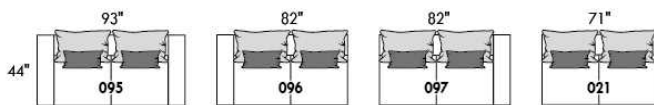

FASHION COLLECTION

FASHION I

COUSSINS PLEINE LARGEUR
FULL BACK CUSHIONS

831 34 x 7 x 19
832 24 x 6 x 10

FASHION II

COUSSINS CARRÉS - DOS APPARENT
SQUARE CUSHIONS - VISBLE BACK

833 26 x 7 x 19
834 16 x 6 x 16