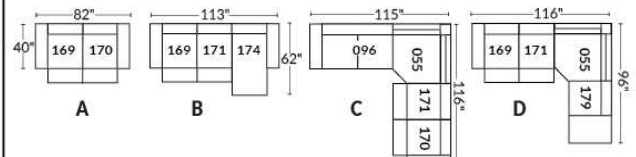

EXEMPLE 30" EXAMPLE