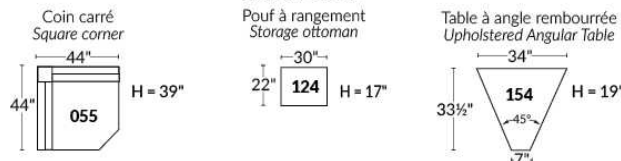

Autres | Others