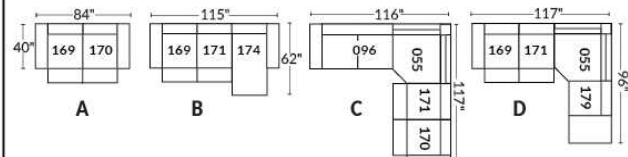

EXEMPLE 30" EXAMPLE