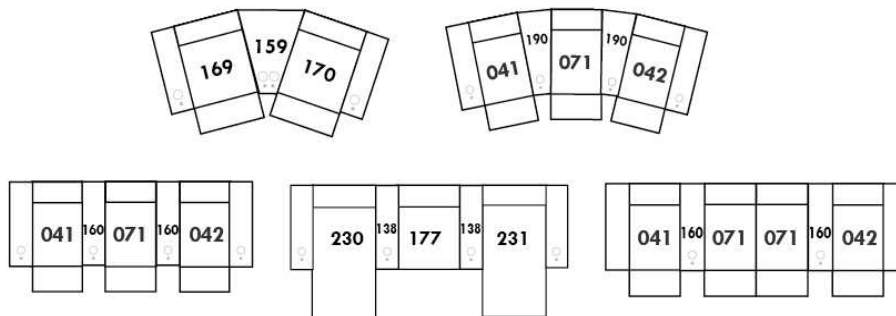

SUGGESTED CONFIGURATIONS