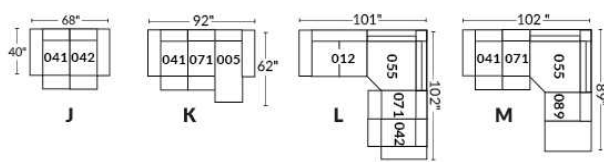

EXEMPLE 23" EXAMPLE