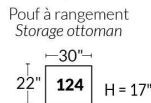

Autres | Others