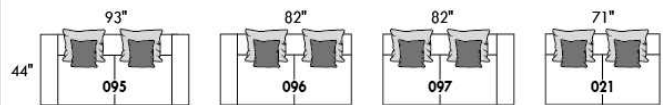

FASHION COLLECTION

FASHION I

COUSSINS PLEINE LARGEUR
FULL BACK CUSHIONS

831 34 x 7 x 19
832 24 x 6 x 10

FASHION II

COUSSINS CARRÉS - DOS APPARENT
SQUARE CUSHIONS - VISBLE BACK

833 26 x 7 x 19
834 16 x 6 x 16