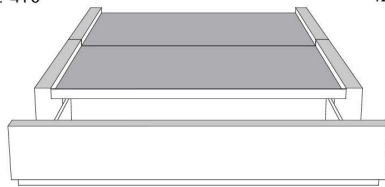

Rangement à tiroir frontal
With Front Drawer
440-441-442
Base lit simple N/D | Single base N/A