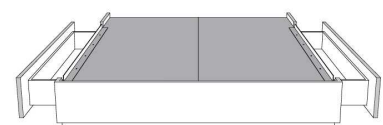

Rangement à tiroir latéraux
With Side Drawers
550-551 (2 tiroirs | drawers)
552-553 (1 tiroir | drawer)

www.jaymar.ca