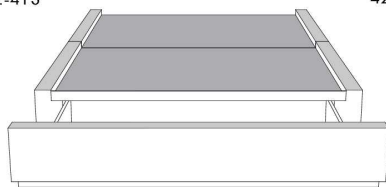

**Rangement à tiroir frontal
With Front Drawer**
440-441-442
Base lit simple N/D | Single base N/A