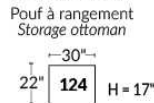

Autres | Others