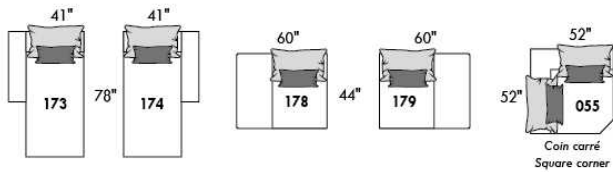

Mélanger & agencer!
Mix & Match!

Populaires | Popular CONFIGURATIONS