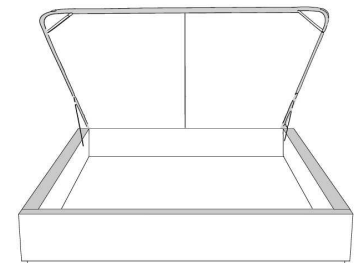

Avec rangement | With Storage
430-431-432-433