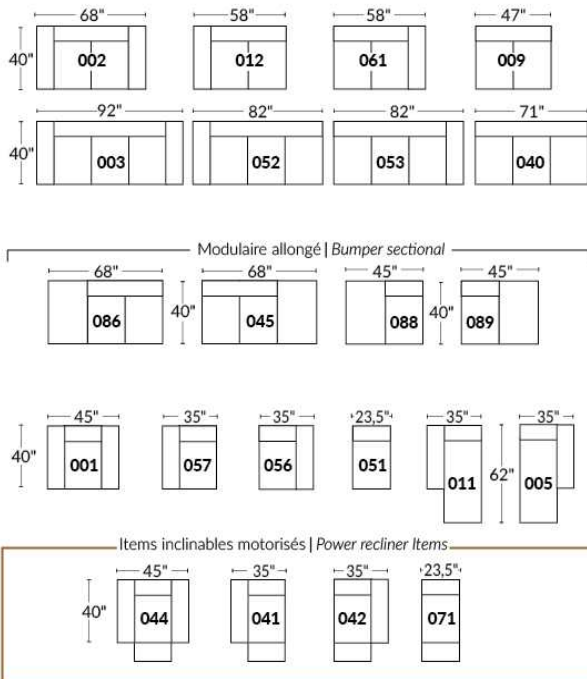

SIÈGE 23" DE LARGE | 23" SEAT WIDTH