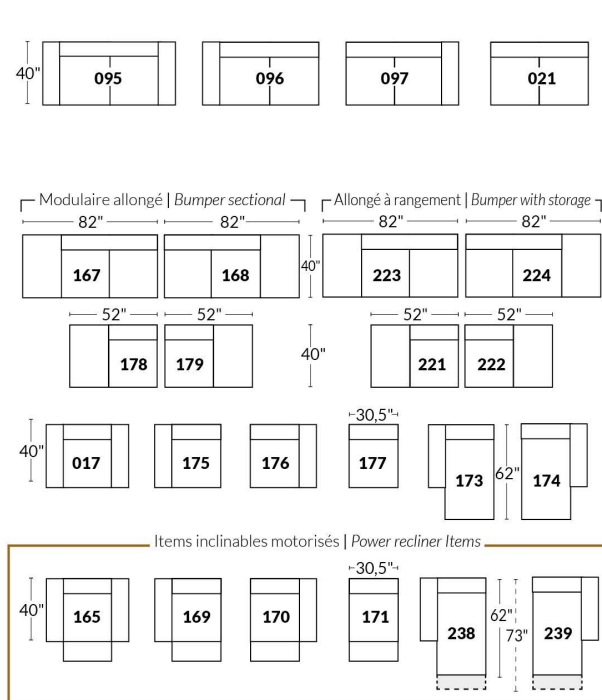

SIÈGE 30" DE LARGE | 30" SEAT WIDTH