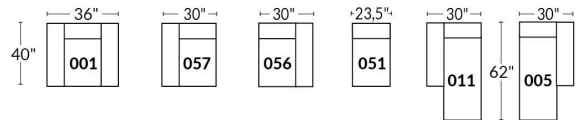

SIÈGE 23" DE LARGE | 23" SEAT WIDTH