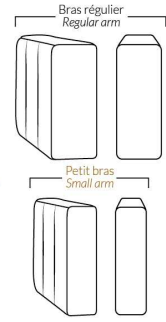

OPTIMA Collection

Jaymar

Conçu et fabriqué fièrement au Canada
Proudly designed and made in Canada

Our product is hand-made and minor variations can occur.

SPECIFICATIONS

- ☐ Appui-tête levé | Headrest up
- ☐ Appui-tête baissé | Headrest down
- ☐ Complètement incliné | Fully reclined

- **A** Hauteur complète 40" Total Height
- **B** Hauteur appui-tête baissé 33" Height headrest down
- **C** Hauteur du bras 24" Arm Height
- **D** Hauteur du siège 19,5" Seat height
- **E** Profondeur inclinée 65" Depth fully reclined
- **F** Profondeur d'assise 20"ou/ou" 22" Seat depth
- **G** Profondeur appui-tête monté 37,5" Depth with headrest up

BRAS | ARMS

Option de bras:
Bras Régulier Large ou Petit bras

Arm option
Regular arm Large or Small arm

Option d'accessoires disponible sur
certain bras régulier seulement

Accessories option, available on certain
Regular arms ONLY.

FAUTEUIL BERÇANT PIVOTANT INCLINABLE SWIVEL ROCKING MOTION CHAIR

Dégagement mural de 16" Wall clearance
Hauteur de 42" Height
Largeur de bras 6" Arms width
Option base de bois | Wood base option

SIÈGE 23" DE LARGE | 23" SEAT WIDTH

SIÈGE 30" DE LARGE | 30" SEAT WIDTH

Autres | Others