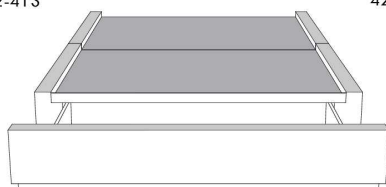

**Rangement à tiroir frontal
With Front Drawer**
440-441-442
Base lit simple N/D | Single base N/A