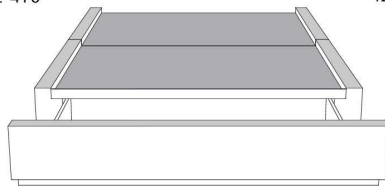

**Rangement à tiroir frontal
With Front Drawer**
440-441-442
Base lit simple N/D | Single base N/A