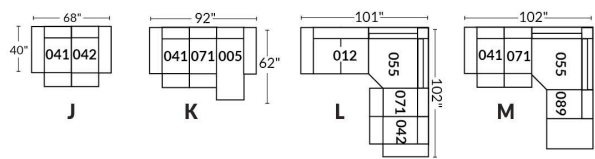

Autres | Others

EXEMPLE 23" EXAMPLE