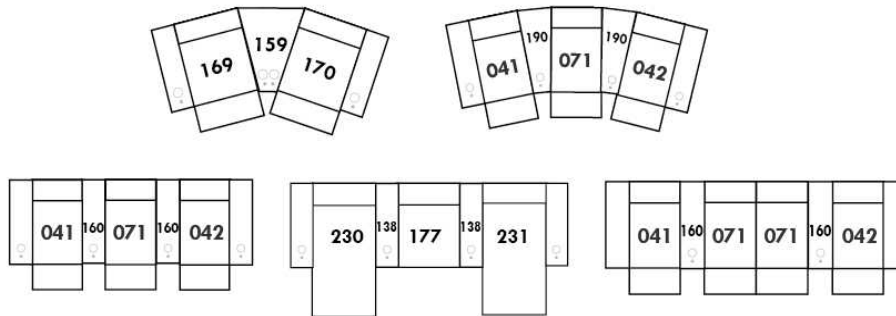

Each storage item has 2 USB ports and one electrical outlet inside the storage.

SUGGESTED CONFIGURATIONS

MONTREAL

FEATURES:

- Manual adjustable headrest on all items (stationary on wedge).
- *Wall hugger power recliners with full footrest (manual n/a).
- Power recliner lounge chair (manual n/a) with power headrest in option. Wall clearance 8" & front 5".
- Seat cushions with shaped foam + 1" layer of memory foam on top; arm with memory foam.
- Stitching: Small thread in fabric & large flat thread in leather.
- *Excludes 043 & 163 chairs: Wall clearance 16"