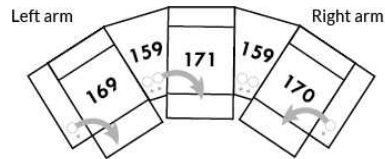

EXAMPLE A:

041-169: Controller and cup holder on the left arm
071-171: hidden touch sensor buttons on side of seat
042-170: Controller and cup holder on right arm

EXAMPLE B:

071-171: These two items can be connected to a smart cup holder which will control the recliner. You must then use one of these items: 138, 159, 160 and 190