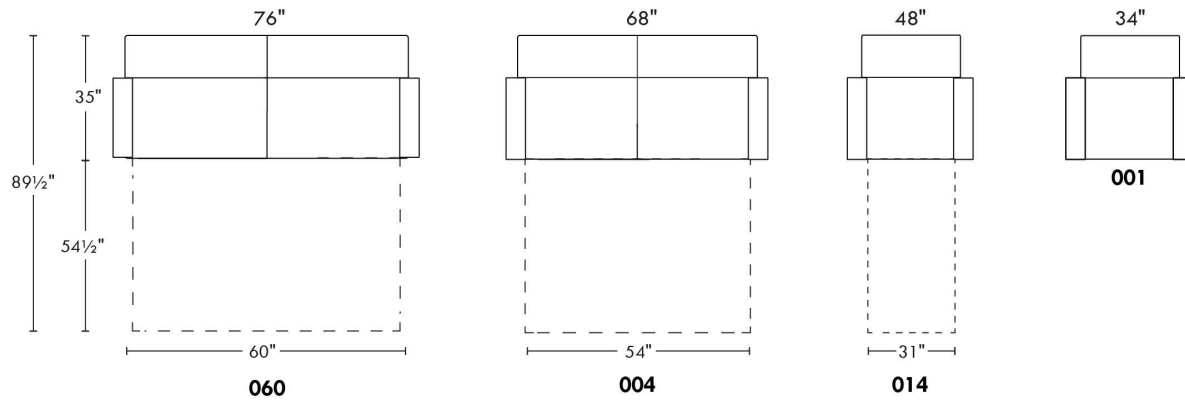

ECHO

Hauteur complète 35" | Hauteur de siège 18" | Hauteur devant bras 25½" | Profondeur d'assise 21"
Total Height 35" | Seat Height 18" | Arm Height 25½" | Seat Depth 21"

www.jaymar.ca