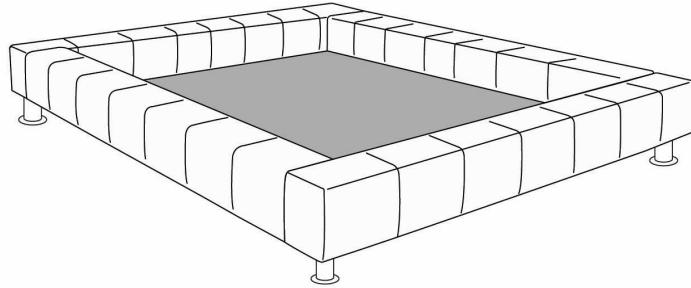

BRIDGE

Lit bridge *Bed items*

Base de Lit/Bed base

372 California King (US only/seulement) | 380 King | 360 Queen | 314 Simple/ Single