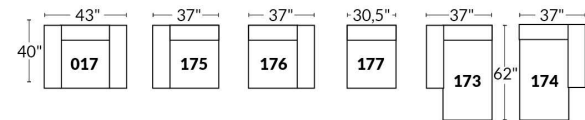

SIÈGE 30" DE LARGE | 30" SEAT WIDTH

Autres | Others