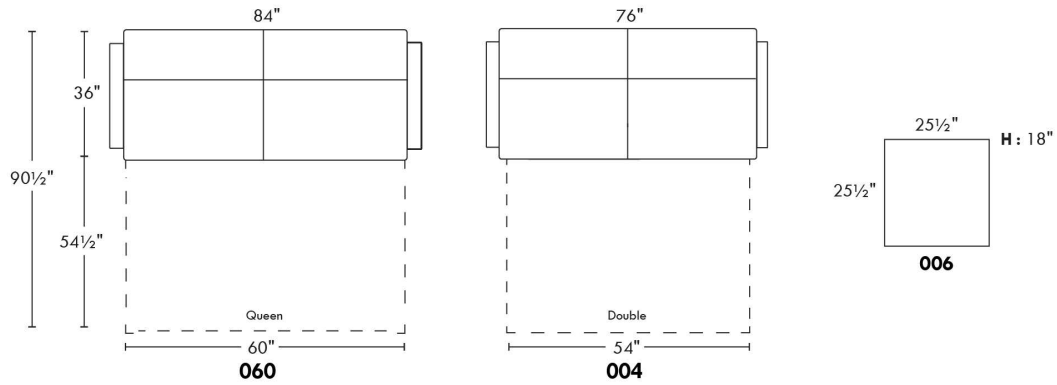

NEW YORK

Hauteur complète 33" | Hauteur de siège 17" | Hauteur devant bras 24" | Profondeur d'assise 21"
Total Height 33" | Seat Height 17" | Arm Height 24" | Seat Depth 21"

www.jaymar.ca