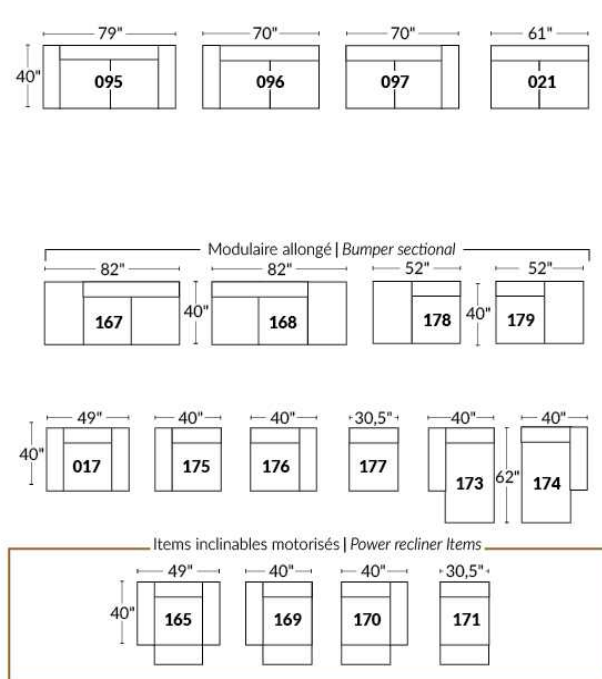

SIÈGE 30" DE LARGE | 30" SEAT WIDTH