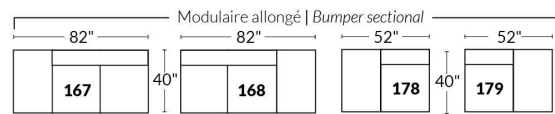

SIÈGE 30" DE LARGE | 30" SEAT WIDTH