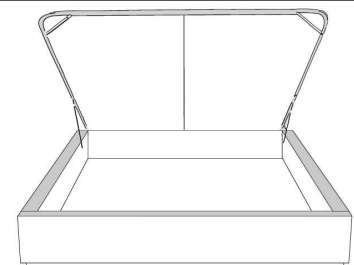

Avec rangement | With Storage
430-431-432-433