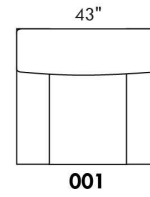

www.jaymar.ca