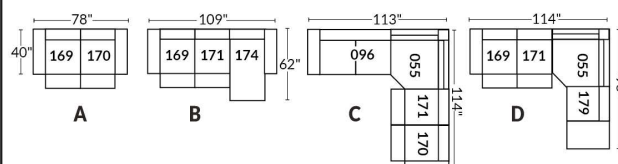

EXEMPLE 30" EXAMPLE