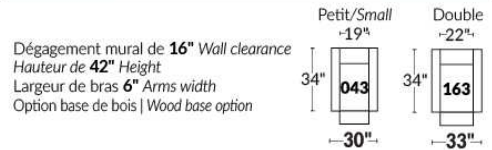

FAUTEUIL BERÇANT PIVOTANT INCLINABLE SWIVEL ROCKING MOTION CHAIR