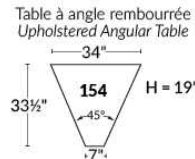

Autres | Others