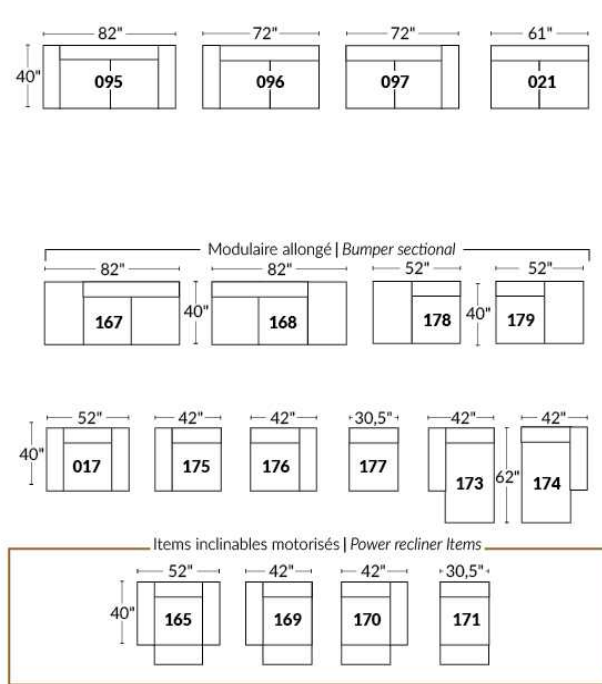

SIÈGE 30" DE LARGE | 30" SEAT WIDTH