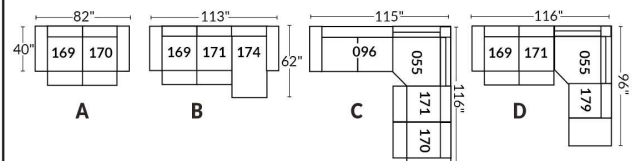

EXEMPLE 30" EXAMPLE