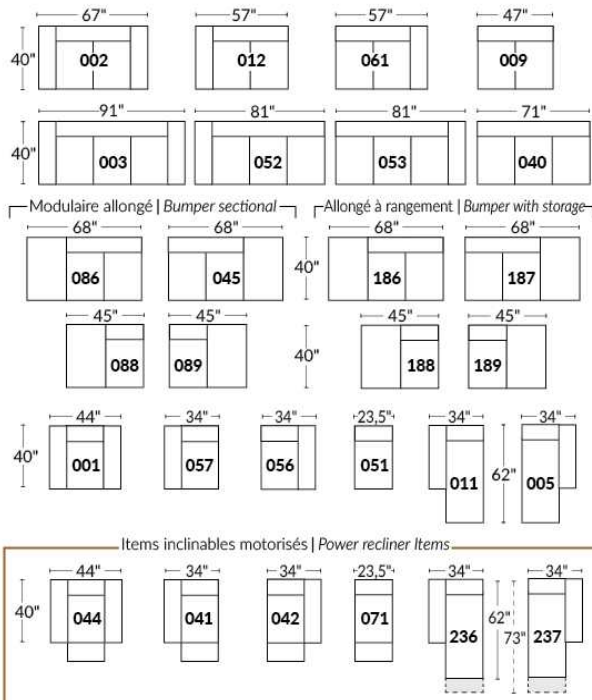

SIÈGE 23" DE LARGE | 23" SEAT WIDTH