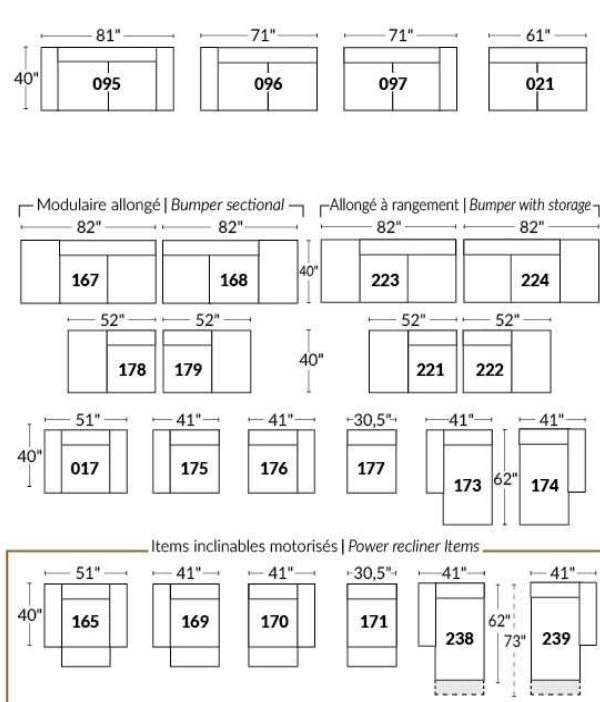

SIÈGE 30" DE LARGE | 30" SEAT WIDTH