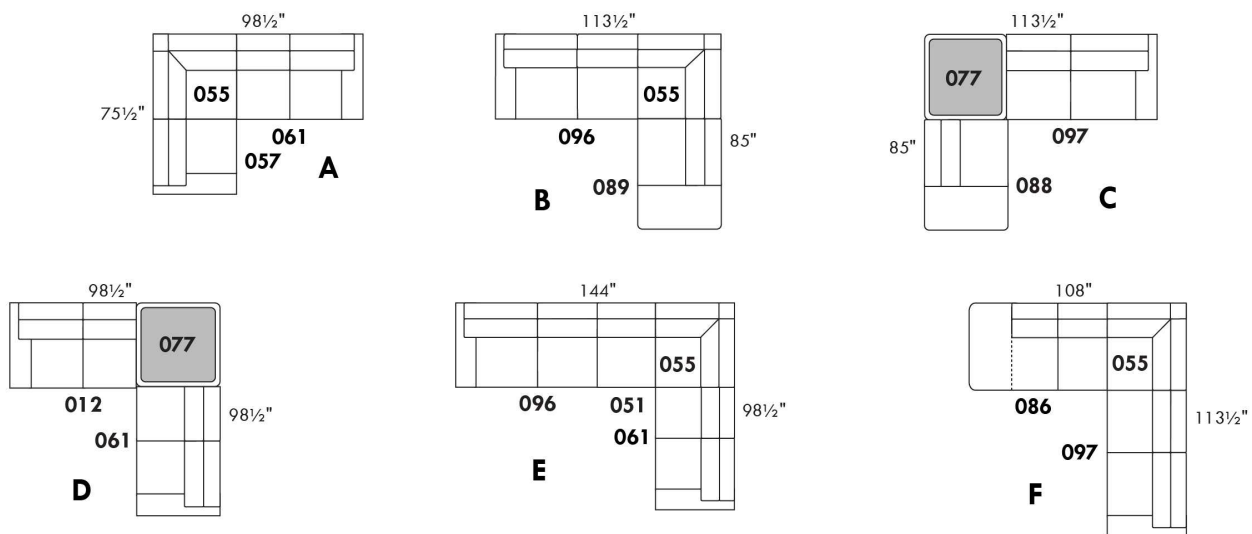

CONFIGURATIONS