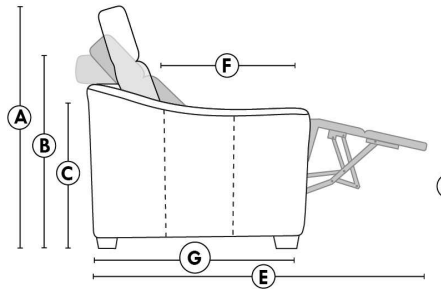

SPECIFICATIONS