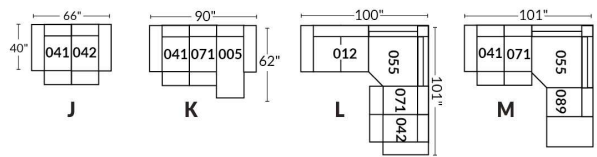

EXEMPLE 23" EXAMPLE