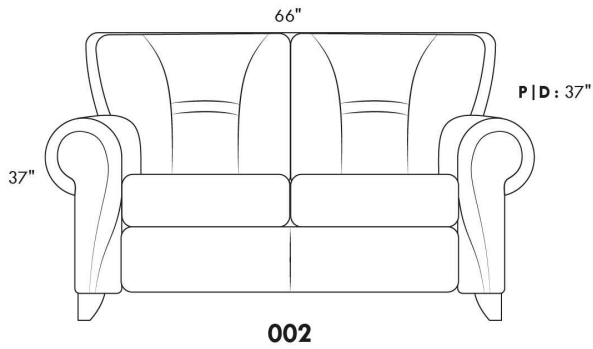

ERICA

Hauteur de siège 20" | Hauteur devant bras 26" | Profondeur d'assise 21"
Seat Height 20" | Arm Height 26" | Seat Depth 21"

www.jaymar.ca