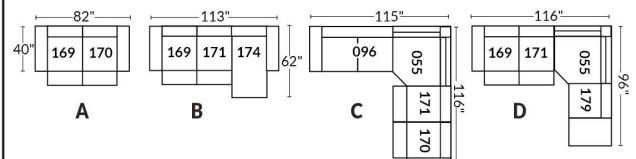

EXEMPLE 30" EXAMPLE