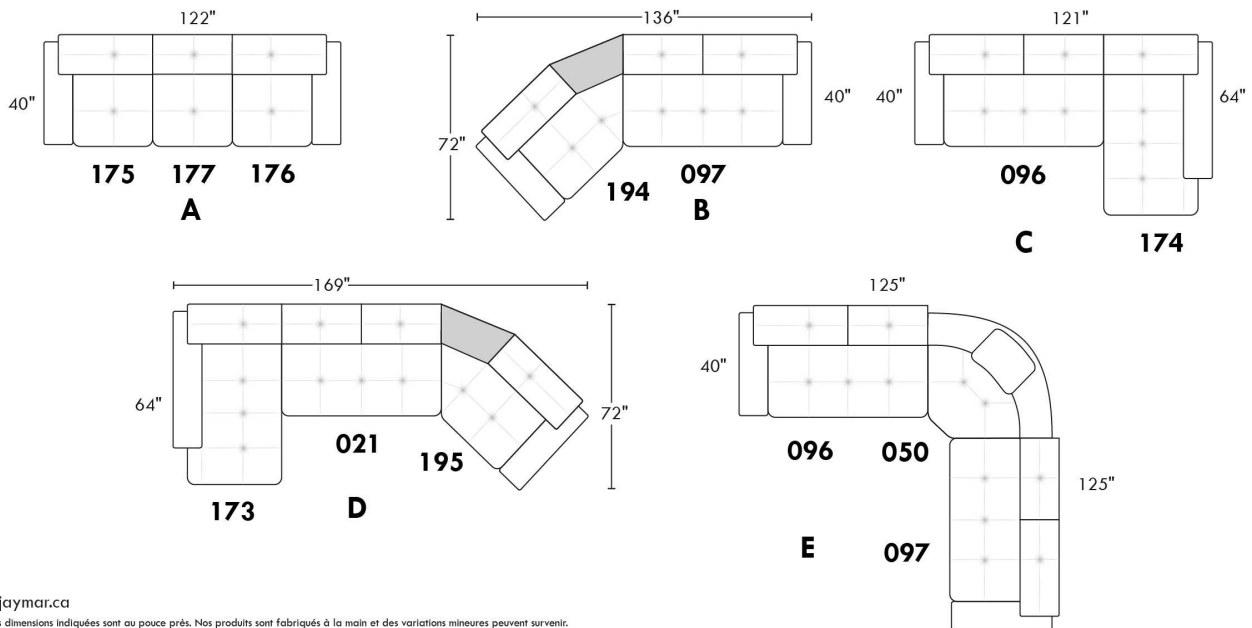

CONFIGURATIONS

www.jaymar.ca
Toutes les dimensions indiquées sont au pouce près. Nos produits sont fabriqués à la main et des variations mineures peuvent survenir.
All dimensions indicated are to the nearest inch. Our product is hand-made and minor variations can occur.