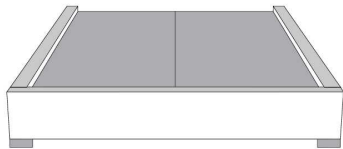

Avec pattes | With Legs
410-411