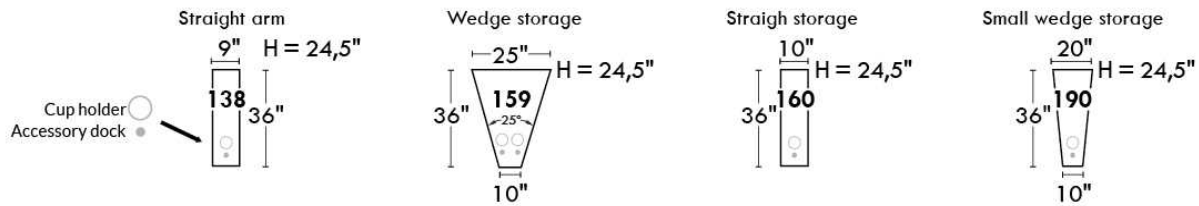

Items 138-159-160-190 and large arm.

Accessory docks and cups are Optional. *Not available on small arms*

Please specify on which arms you want the accessory docks and cup holders.

NB: Item 138-159-160-190 are unfinished on the sides, must be used between 2 seats.

Each storage item has 2 USB ports and one electrical outlet inside the storage.