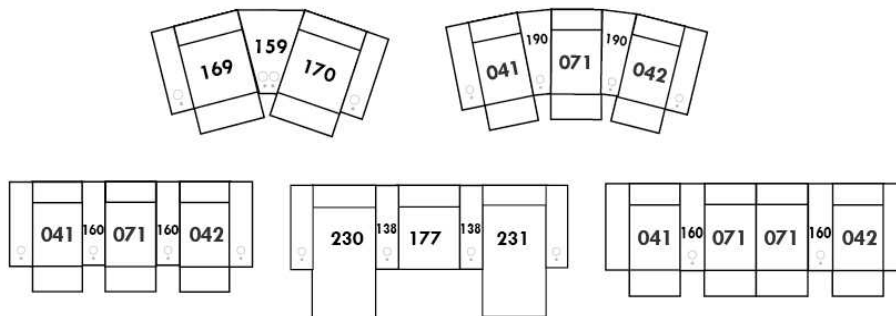

Each storage item has 2 USB ports and one electrical outlet inside the storage.

SUGGESTED CONFIGURATIONS

CDN Price List

BRASILIA

LG52 available metal or wood. If wood specify colour.

COMBO: Cover #2 on back only.