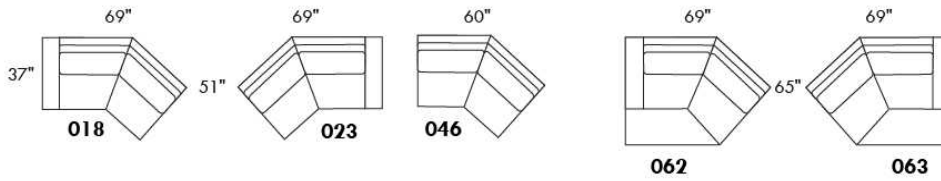

RIOPEL

Hauteur complète 35" | Hauteur de siège 19" | Hauteur devant bras 25" | Profondeur d'assise 21"/22"
Total Height 35" | Seat Height 19" | Arm Height 25" | Seat Depth 21"/22"

www.jaymar.ca