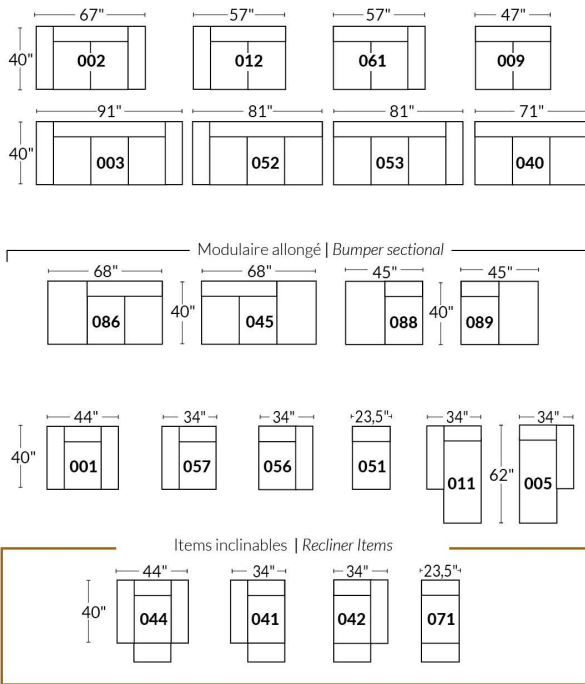

SIÈGE 23" DE LARGE | 23" SEAT WIDTH