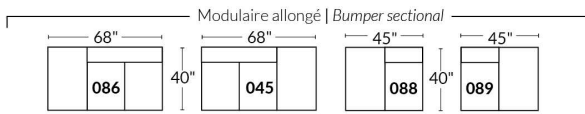

SIÈGE 23" DE LARGE | 23" SEAT WIDTH