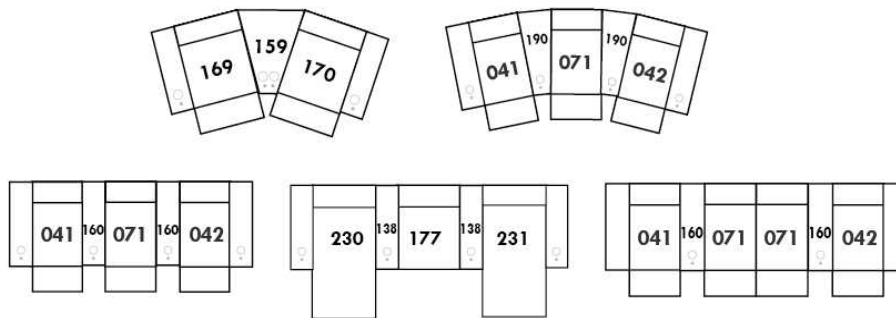

SUGGESTED CONFIGURATIONS