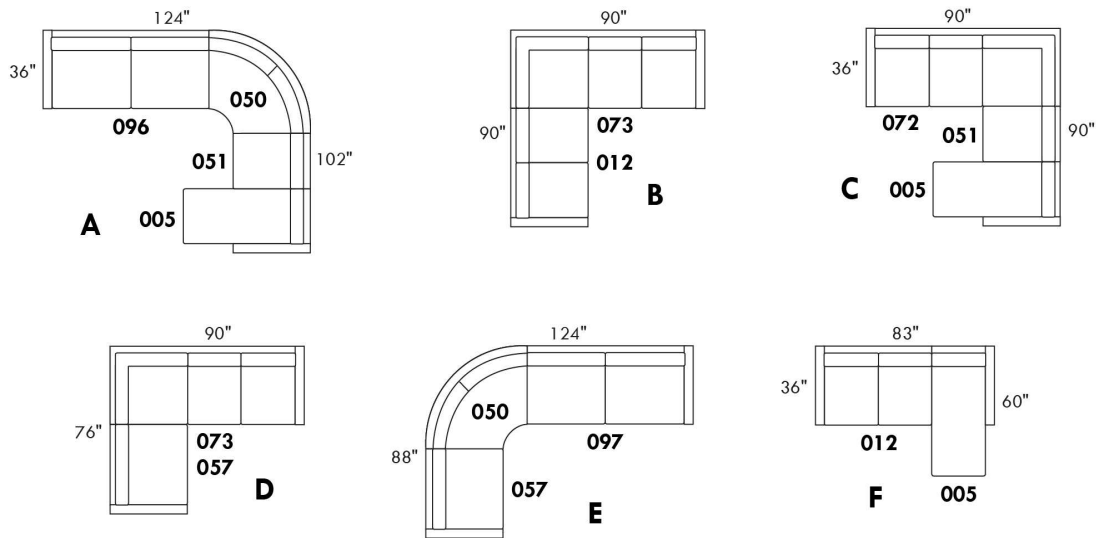

CONFIGURATIONS