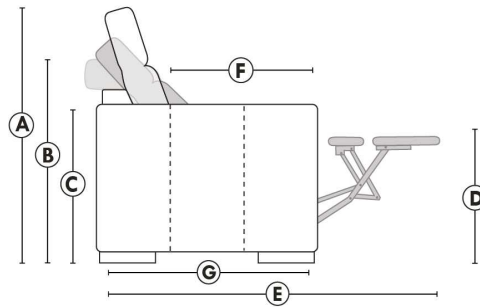

DARIO

PARALLELE
Collection 33

Jaymar

Conçu et fabriqué fièrement au Canada
Proudly designed and made in Canada

Our product is hand-made and minor variations can occur.

SPECIFICATIONS