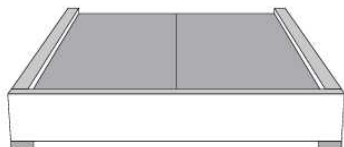

Avec pattes | With Legs
410-411