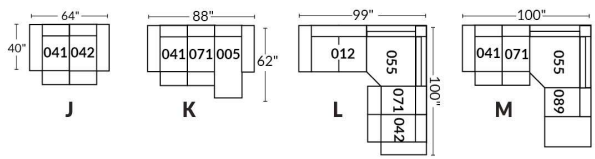

EXEMPLE 23" EXAMPLE