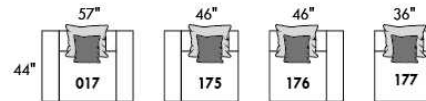

FASHION II

COUSSINS CARRÉS - DOS APPARENT
SQUARE CUSHIONS - VISBLE BACK

833 26 x 7 x 19
834 16 x 6 x 16