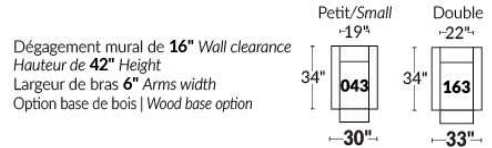

FAUTEUIL BERÇANT PIVOTANT INCLINABLE SWIVEL ROCKING MOTION CHAIR