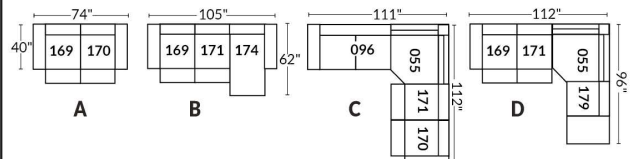

EXEMPLE 30" EXAMPLE