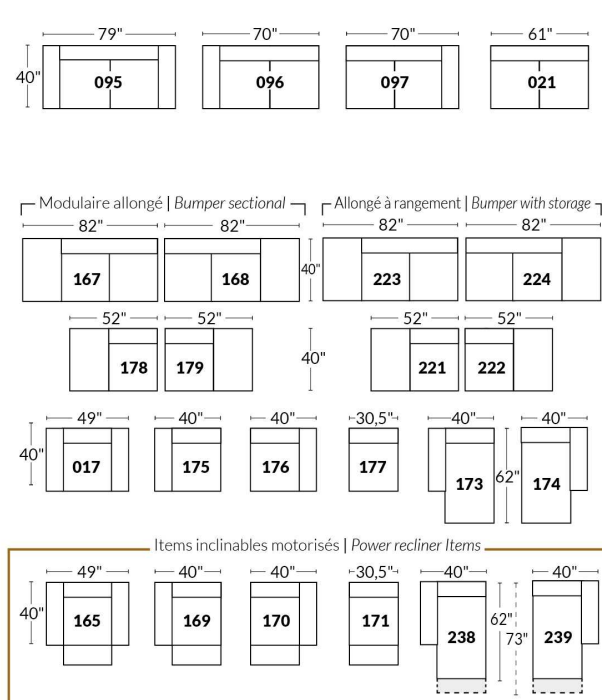

SIÈGE 30" DE LARGE | 30" SEAT WIDTH