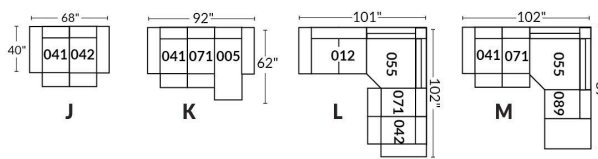

EXEMPLE 23" EXAMPLE