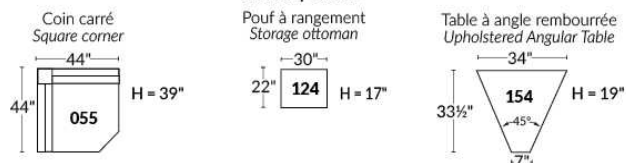

Autres | Others