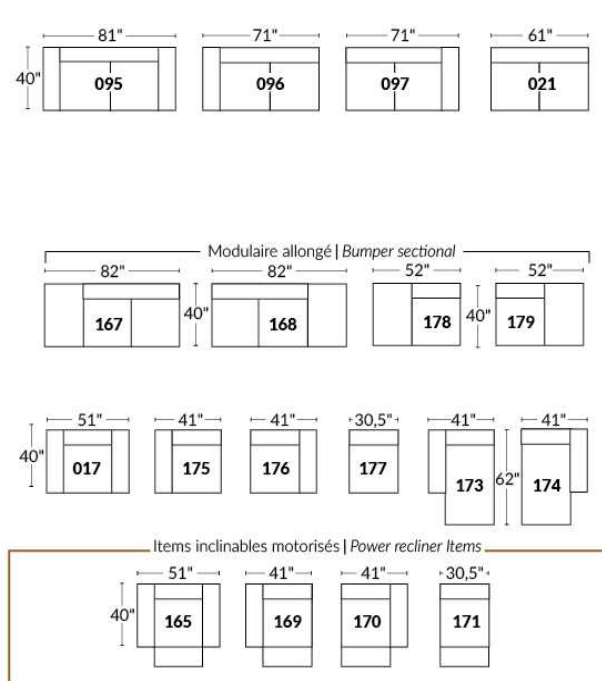

SIÈGE 30" DE LARGE | 30" SEAT WIDTH