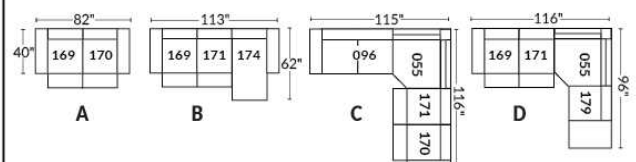

EXEMPLE 30" EXAMPLE