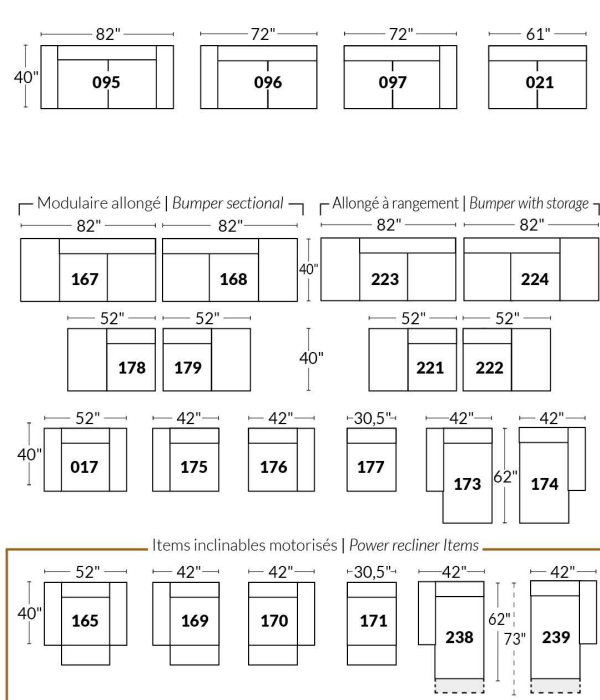

SIÈGE 30" DE LARGE | 30" SEAT WIDTH