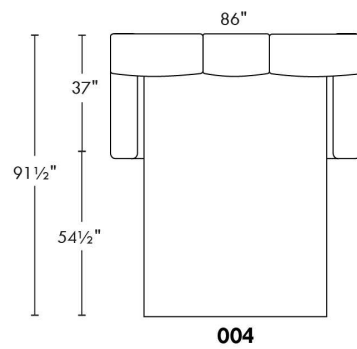

HARRISON

Hauteur complète 36" | Hauteur de siège 19" | Hauteur devant bras 26" | Profondeur d'assise 21"
Total Height 36" | Seat Height 19" | Arm Height 26" | Seat Depth 21"

www.jaymar.ca