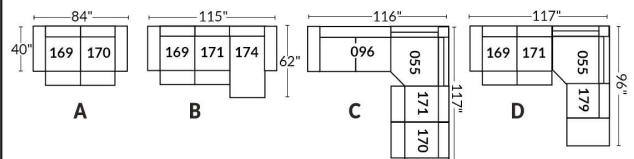

EXEMPLE 30" EXAMPLE