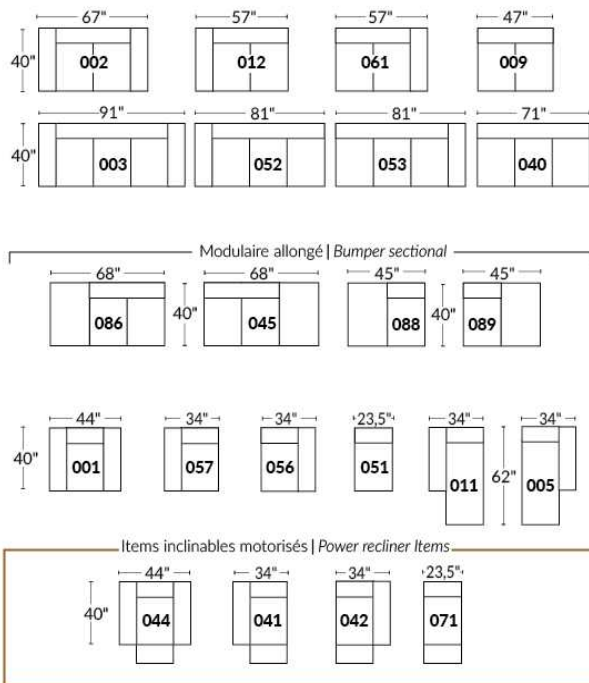

SIÈGE 23" DE LARGE | 23" SEAT WIDTH