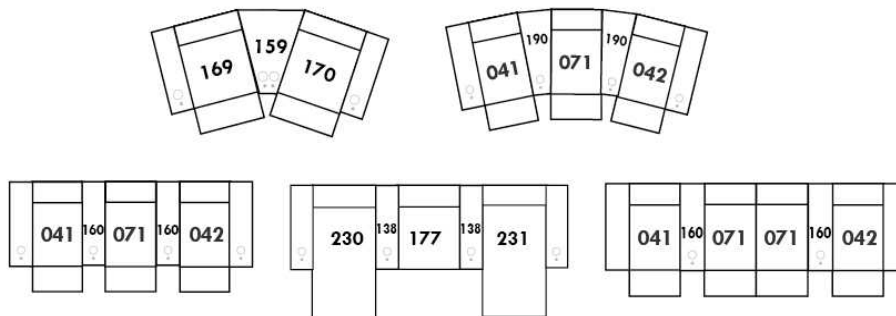

Each storage item has 2 USB ports and one electrical outlet inside the storage.

SUGGESTED CONFIGURATIONS

MARSEILLE

FEATURES:

- Manual adjustable headrest on all items (2 on square corner & stationary on wedge).
- *Wall hugger power recliners with full footrest (manual n/a).
- Power recliner lounge chair (manual n/a) with power headrest in option. Wall clearance 8" & front 5".
- Seat cushions with shaped foam + 1" layer of memory foam on top; arm with memory foam.
- Stitching: Small thread in fabric & large flat thread in leather.