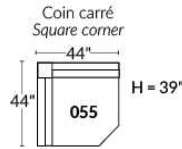

Autres | Others