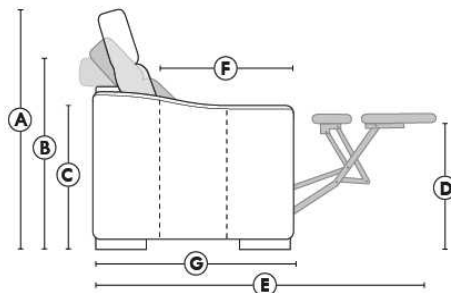

SPECIFICATIONS