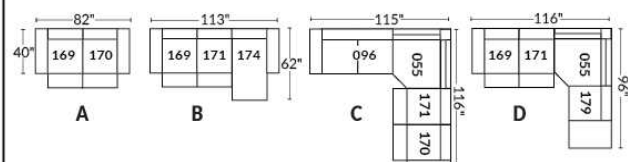

EXEMPLE 30" EXAMPLE