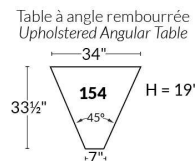

Autres | Others