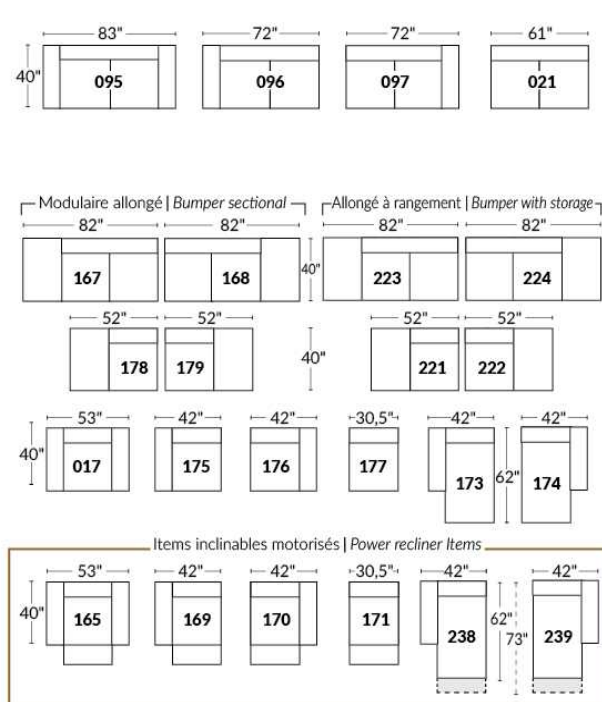

SIÈGE 30" DE LARGE | 30" SEAT WIDTH