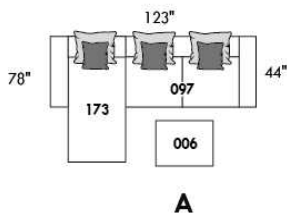

www.jaymar.ca