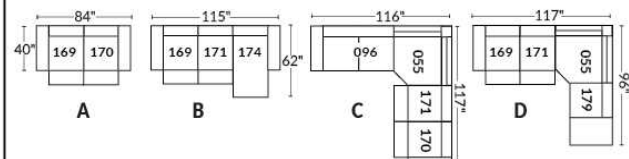

EXEMPLE 30" EXAMPLE