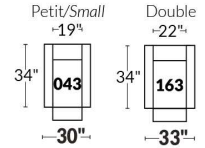

FAUTEUIL BERÇANT PIVOTANT INCLINABLE SWIVEL ROCKING MOTION CHAIR

Dégagement mural de 16" Wall clearance
Hauteur de 42" Height
Largeur de bras 6" Arms width
Option base de bois | Wood base option