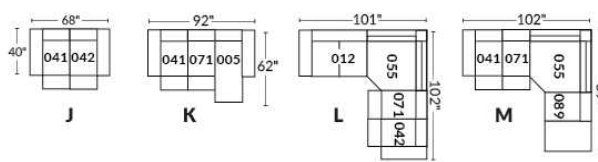

EXEMPLE 23" EXAMPLE