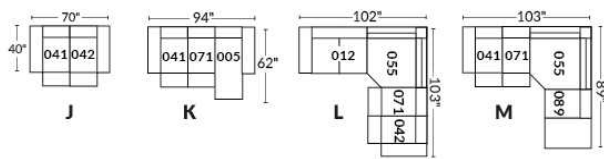

EXEMPLE 23" EXAMPLE