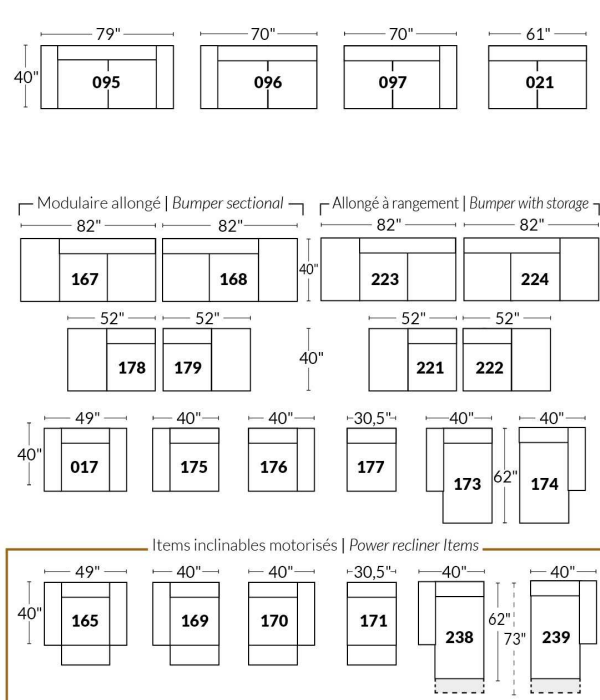

SIÈGE 30" DE LARGE | 30" SEAT WIDTH