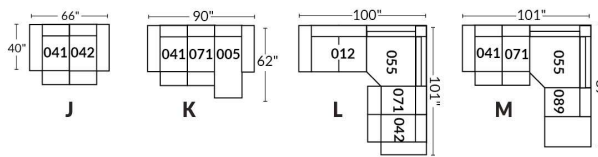

EXEMPLE 23" EXAMPLE