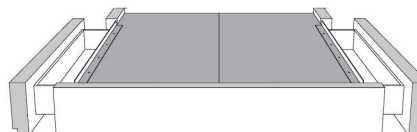

Rangement à tiroir latéraux
With Side Drawers
450-451 (2 tiroirs | drawers)
452-453 (1 tiroir | drawer)

Base avec contour MINCE 2" | Base with NARROW contour 2"

Grandeur | Size King: 82 x 84 x 12 | Queen: 64 x 84 x 12

Avec pattes - Lit réglable
With Legs - Adjustable bed
560-561-563

	King	Queen
Lit grandeur complète - Complete Bed Size :	96x96x44	79x96x44
Intérieur | Inside :	78x82x12	61x82x12