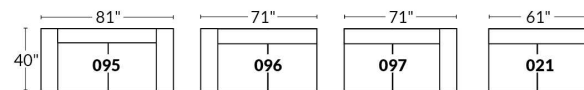

SIÈGE 30" DE LARGE | 30" SEAT WIDTH