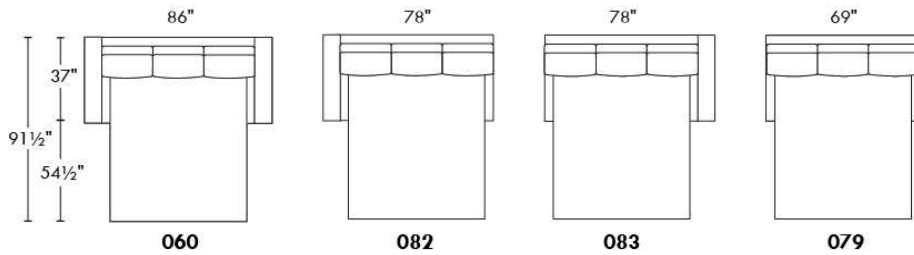

RIOPEL

Hauteur complète 35" | Hauteur de siège 19" | Hauteur devant bras 25" | Profondeur d'assise 21"/22"
Total Height 35" | Seat Height 19" | Arm Height 25" | Seat Depth 21"/22"

www.jaymar.ca