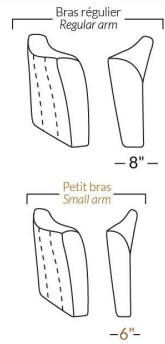

BRAS | ARMS

Option de bras:
Bras Régulier Large 8" ou Petit bras 6"

Arm option
Regular arm Large 8" or Small arm 6"

Contrôle de l'inclinaison situé à l'extérieur du bras
Recliner control located on the outside of the arm.