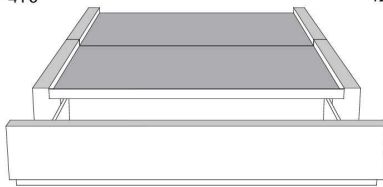

**Rangement à tiroir frontal
With Front Drawer**
440-441-442
Base lit simple N/D | Single base N/A