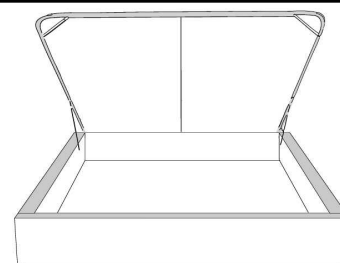

Avec rangement | With Storage
430-431-432-433