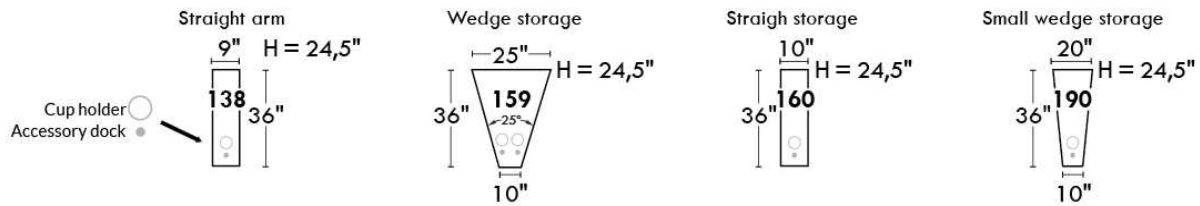

Items 138-159-160-190 and large arm.

Accessory docks and cups are Optional. *Not available on small arms*

Please specify on which arms you want the accessory docks and cup holders.

NB: Item 138-159-160-190 are unfinished on the sides, must be used between 2 seats.

Each storage item has 2 USB ports and one electrical outlet inside the storage.