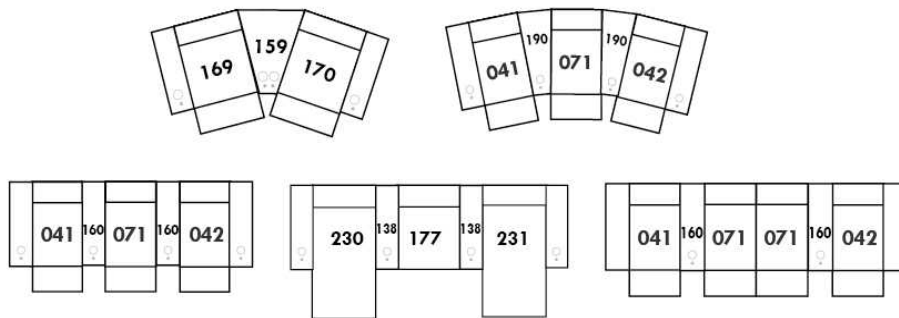

SUGGESTED CONFIGURATIONS