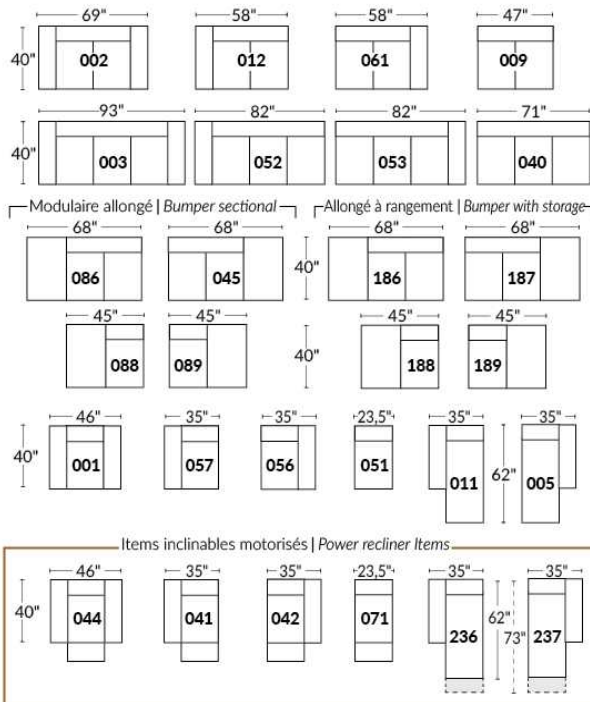

SIÈGE 23" DE LARGE | 23" SEAT WIDTH