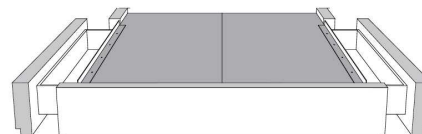

**Rangement à tiroir latéraux
With Side Drawers**
450-451 (2 tiroirs | drawers)
452-453 (1 tiroir | drawer)

Base avec contour MINCE 2" | Base with NARROW contour 2"

Grandeur | Size King: 82 x 77 x 12 | Queen: 64 x 77 x 12 | Double: 59 x 73 x 12 | Simple/Single: 44 x 73 x 12

**Avec pattes - Lit réglable
With Legs - Adjustable bed**
560-561-563

	King	Queen	Simple | Single
Lit grandeur complète : Complete Bed Size :	87x87x58	69x87x58	49x87x58
Intérieur | Inside :	78x82x12	61x82x12	40x82x12