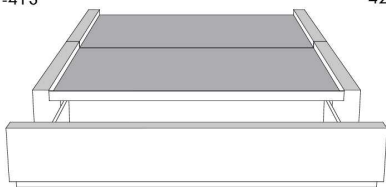

Rangement à tiroir frontal
With Front Drawer
440-441-442
Base lit simple N/D | Single base N/A