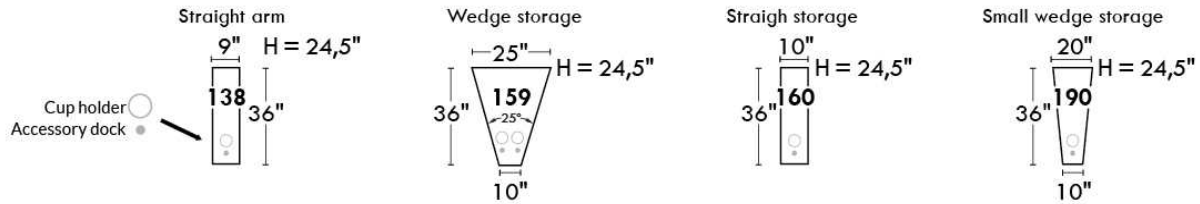

Items 138-159-160-190 and large arm.

Accessory docks and cups are Optional. *Not available on small arms*

Please specify on which arms you want the accessory docks and cup holders.

NB: Item 138-159-160-190 are unfinished on the sides, must be used between 2 seats.

Each storage item has 2 USB ports and one electrical outlet inside the storage.