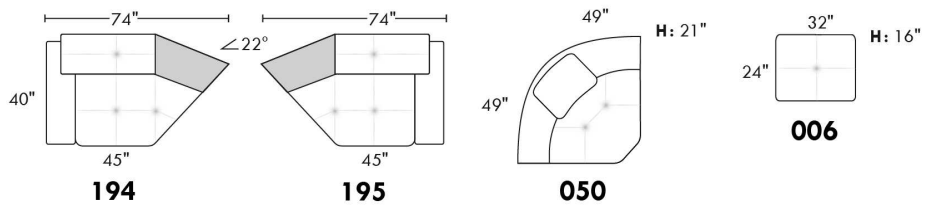

TOULOUSE

Hauteur complète 28"/35" | Hauteur de siège 16½" | Hauteur devant bras 21" | Profondeur d'assise 23"
Total Height 28"/35" | Seat Height 16½" | Arm Height 21" | Seat Depth 23"