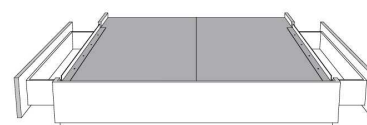

Rangement à tiroir latéraux
With Side Drawers
550-551 (2 tiroirs | drawers)
552-553 (1 tiroir | drawer)

www.jaymar.ca