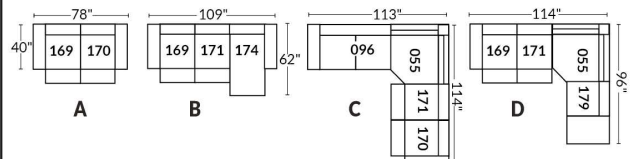

EXEMPLE 30" EXAMPLE