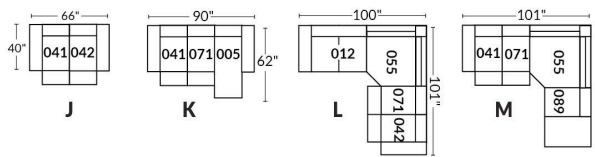

EXEMPLE 23" EXAMPLE