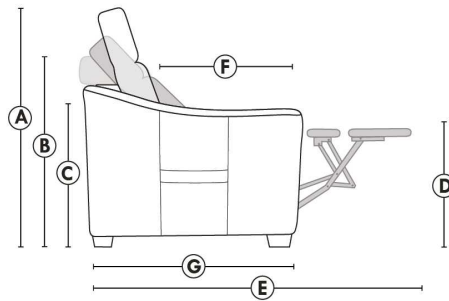

JULIANNE

PARALLELE
Collection 33

Jaymar

Conçu et fabriqué fièrement au Canada
Proudly designed and made in Canada

Our product is hand-made and minor variations can occur.

SPECIFICATIONS