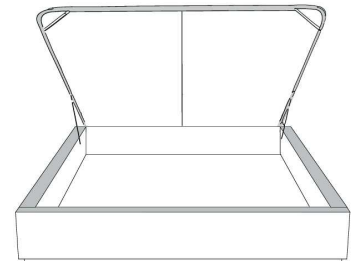

Avec rangement | With Storage
430-431-432-433