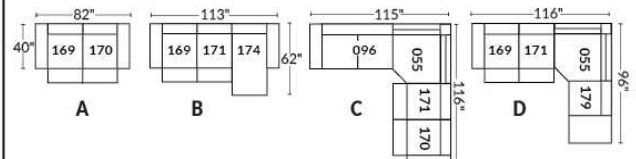

EXEMPLE 30" EXAMPLE