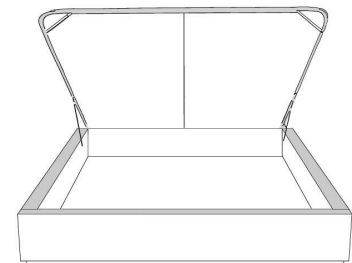

Avec rangement | With Storage
430-431-432-433