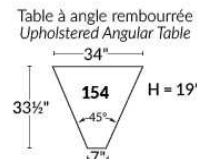

Autres | Others