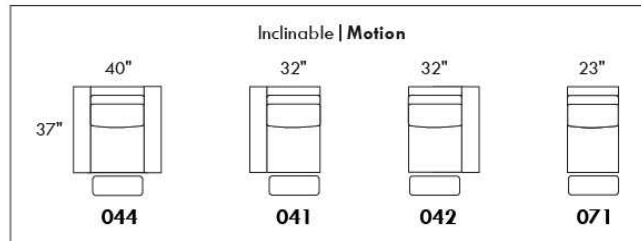

RIOPEL

Hauteur complète 35" | Hauteur de siège 19" | Hauteur devant bras 25" | Profondeur d'assise 21"/22"
Total Height 35" | Seat Height 19" | Arm Height 25" | Seat Depth 21"/22"

www.jaymar.ca