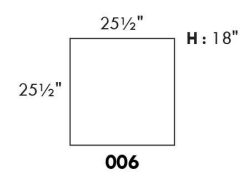

ESTHER

Hauteur complète 35" | Hauteur de siège 19" | Hauteur devant bras 26" | Profondeur d'assise 21"
Total Height 35" | Seat Height 19" | Arm Height 26" | Seat Depth 21"

www.jaymar.ca