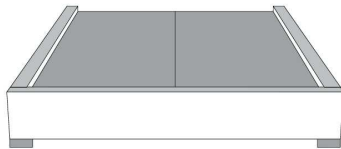

Base avec contour LARGE 4" | Base with WIDE contour 4"

Grandeur | Size King: 87 x 86 x 12 | Queen: 69 x 86 x 12 | Double: 64 x 82 x 12 | Simple/Single: 49 x 82 x 12

Avec pattes | With Legs
410-411-412-413