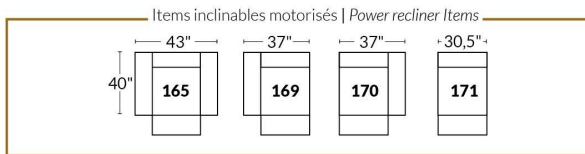

SIÈGE 30" DE LARGE | 30" SEAT WIDTH