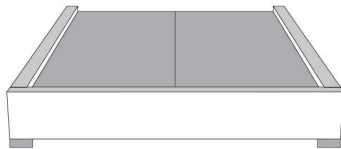

Avec pattes | With Legs
410-411-412-413