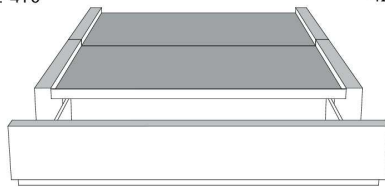

**Rangement à tiroir frontal
With Front Drawer**
440-441-442
Base lit simple N/D | Single base N/A