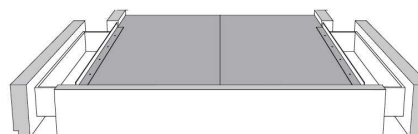

**Rangement à tiroir latéraux
With Side Drawers**
450-451 (2 tiroirs | drawers)
452-453 (1 tiroir | drawer)

Base avec contour MINCE 2" | Base with NARROW contour 2"

Grandeur | Size King: 82 x 84 x 12 | Queen: 64 x 84 x 12 | Double: 59 x 80 x 12 | Simple/Single: 44 x 80 x 12

**Avec pattes - Lit réglable
With Legs - Adjustable bed**
560-561-563

	King	Queen	Simple | Single
Lit grandeur complète : Complete Bed Size :	87x89x56	69x89x56	49x89x56
Intérieur | Inside :	78x82x12	61x82x12	40x82x12