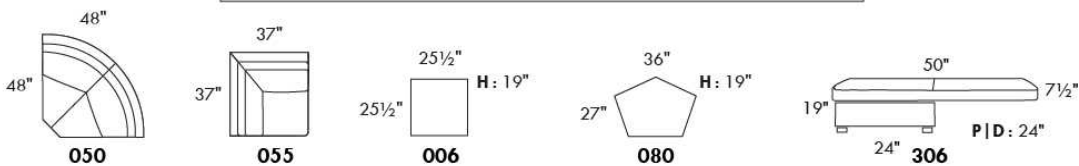

RIOPEL

Hauteur complète 35" | Hauteur de siège 19" | Hauteur devant bras 25" | Profondeur d'assise 21"/22"
Total Height 35" | Seat Height 19" | Arm Height 25" | Seat Depth 21"/22"

www.jaymar.ca