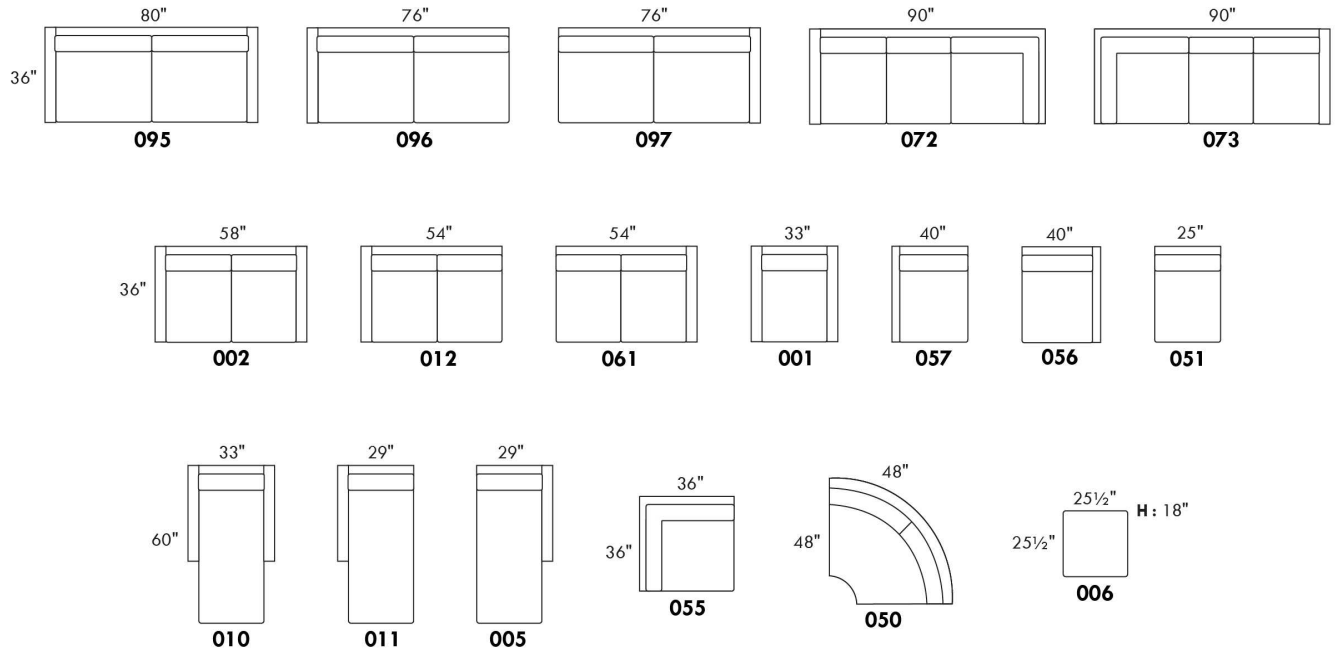

TALBOT

Hauteur complète 35" | Hauteur de siège 19" | Hauteur devant bras 24" | Profondeur d'assise 21"
Total Height 35" | Seat Height 19" | Arm Height 24" | Seat Depth 21"