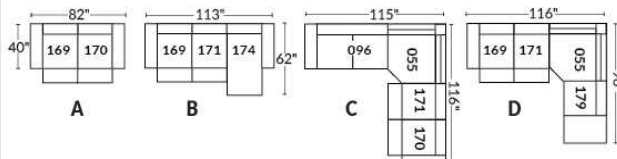

EXEMPLE 30" EXAMPLE