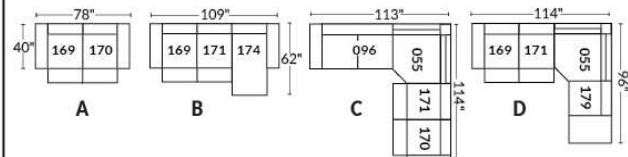

EXEMPLE 30" EXAMPLE