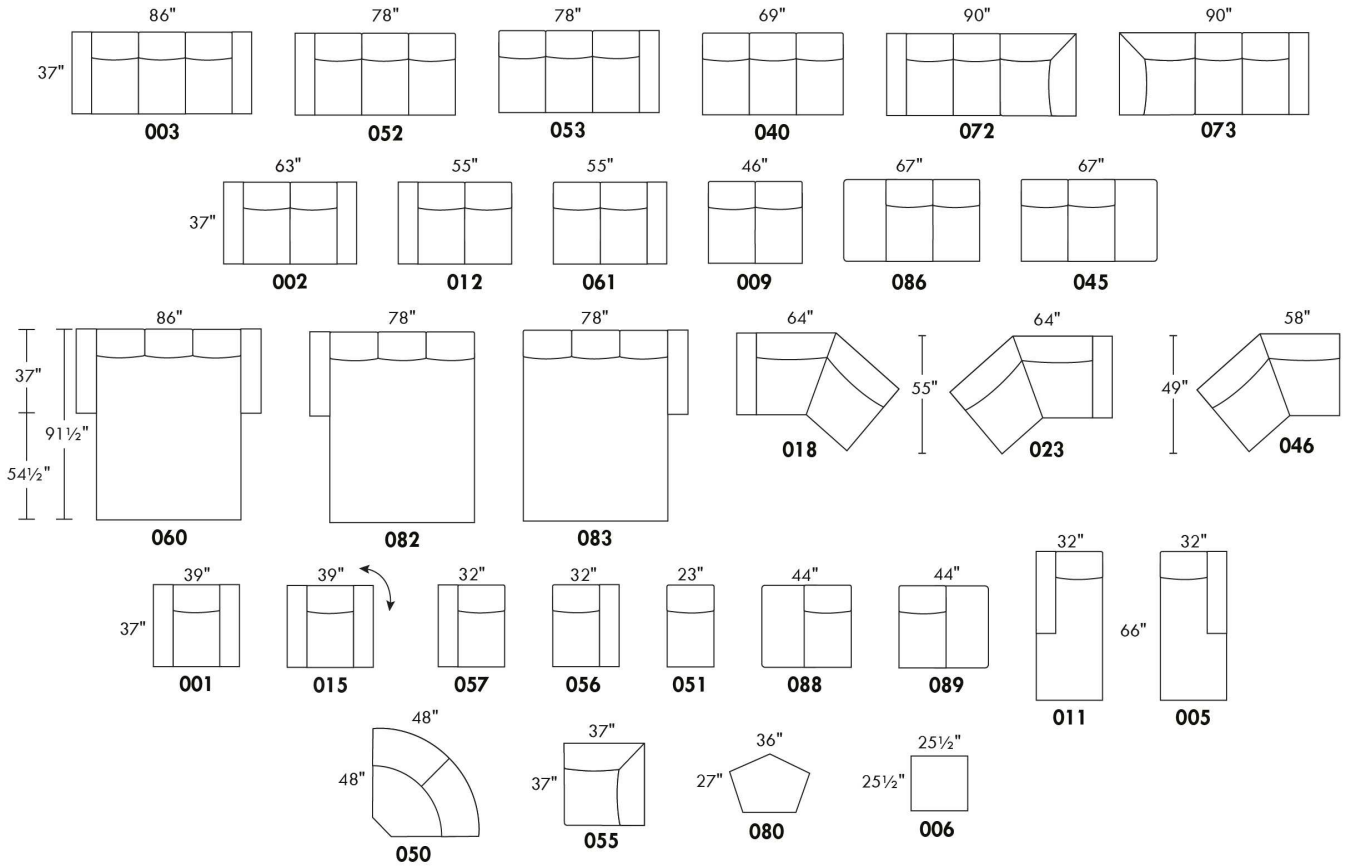

Hauteur complète 35" | Hauteur de siège 19" | Hauteur devant bras 24" | Profondeur d'assise 21"
Total Height 35" | Seat Height 19" | Arm Height 24" | Seat Depth 21"