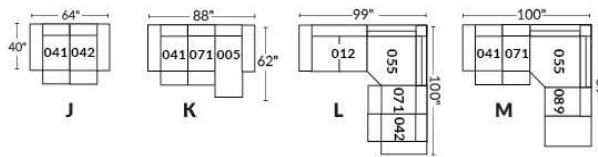

EXEMPLE 23" EXAMPLE