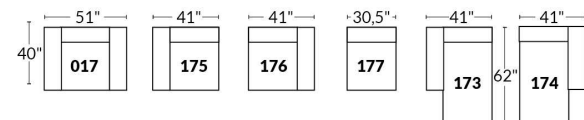

SIÈGE 30" DE LARGE | 30" SEAT WIDTH