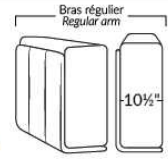

BRAS | ARMS

Option de bras:
Bras Régulier Large 10,5" ou Petit bras 6"