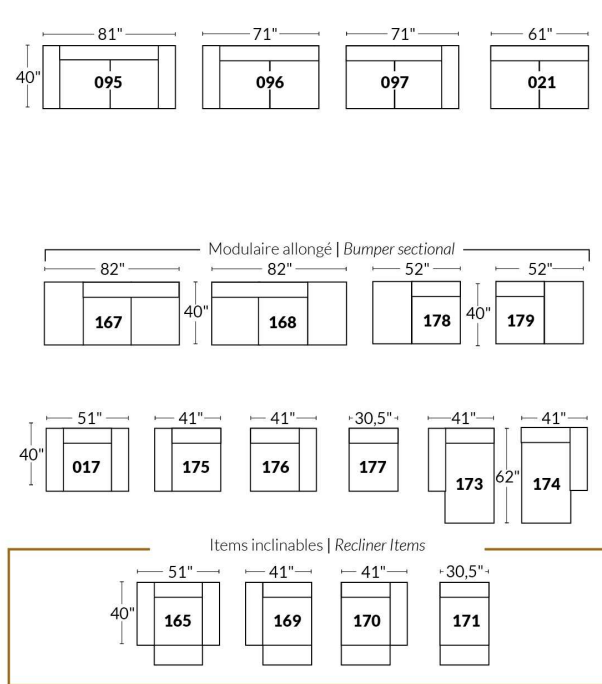

SIÈGE 30" DE LARGE | 30" SEAT WIDTH