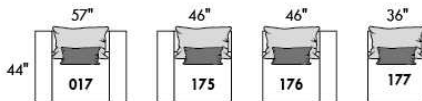

FASHION II

COUSSINS CARRÉS - DOS APPARENT
SQUARE CUSHIONS - VISBLE BACK

833 26 x 7 x 19
834 16 x 6 x 16