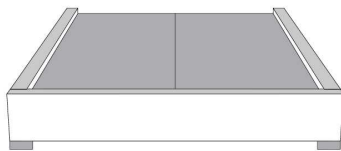

Avec pattes | With Legs
410-411-412-413