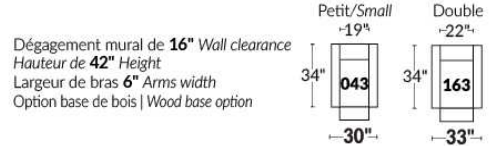

FAUTEUIL BERÇANT PIVOTANT INCLINABLE SWIVEL ROCKING MOTION CHAIR