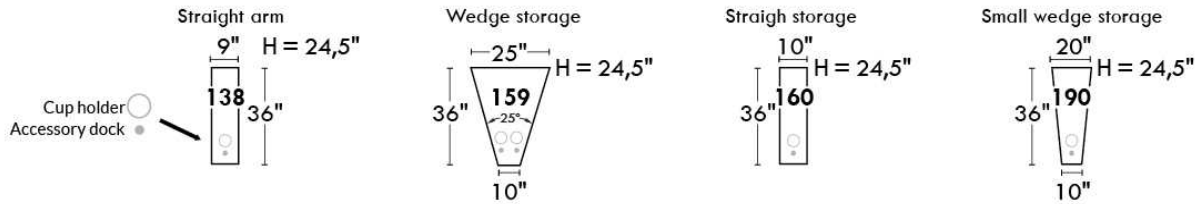

OPTIMA

HOME THEATRE Configurations

*Available on certain models and on large arms ONLY.

OPTIONS ACCESSORIES

Accessory Dock	V51 Wine Glass Holder	V52 Plastic Swivel Tray Table	V53 Wood Swivel tray Table (Choice of 8 colors)
V54 Tablet Holder	V55 LED Lamp	Specify on which arm (left or right) the tray table will be installed.	

(For Accessory Dock price, see description section of the Optima model price list and for Accessory item prices, see at very end of the price list)

Items 138-159-160-190 and large arm.

Accessory docks and cups are Optional. *Not available on small arms*
Please specify on which arms you want the accessory docks and cup holders.
NB: Item 138-159-160-190 are unfinished on the sides, must be used between 2 seats.
Each storage item has 2 USB ports and one electrical outlet inside the storage.