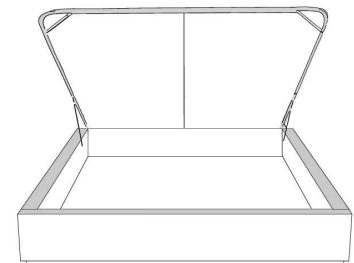

Avec rangement | With Storage
430-431-432-433