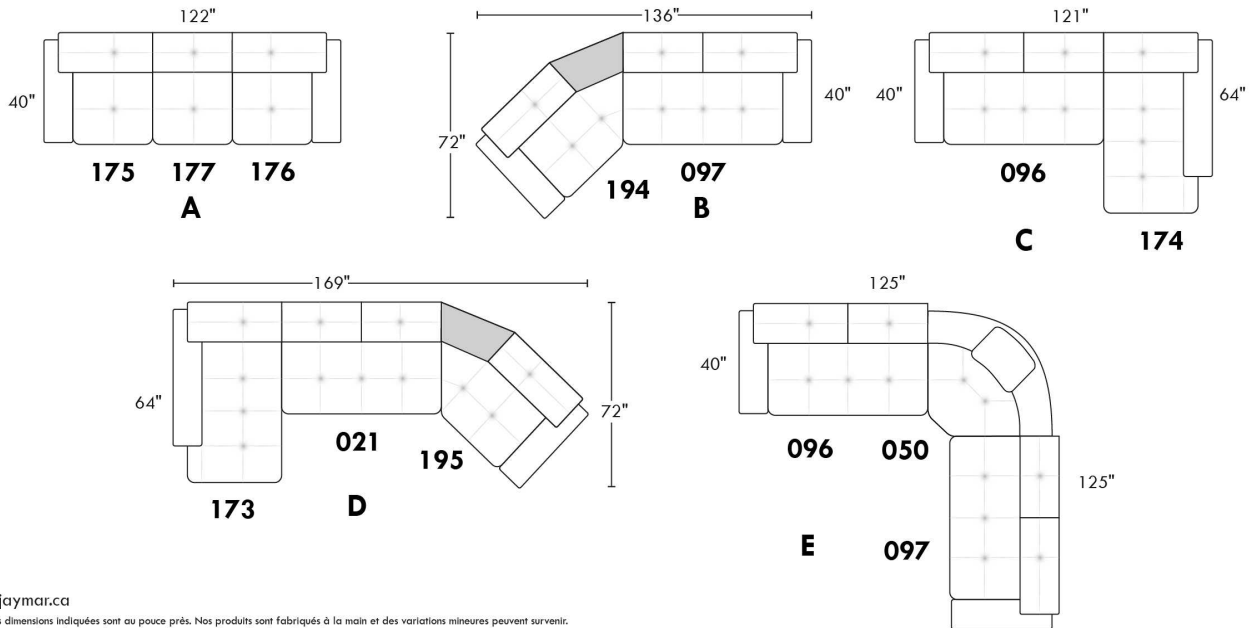

CONFIGURATIONS

www.jaymar.ca
Toutes les dimensions indiquées sont au pouce près. Nos produits sont fabriqués à la main et des variations mineures peuvent survenir.
All dimensions indicated are to the nearest inch. Our product is hand-made and minor variations can occur.