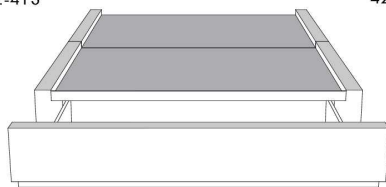

**Rangement à tiroir frontal
With Front Drawer**
440-441-442
Base lit simple N/D | Single base N/A