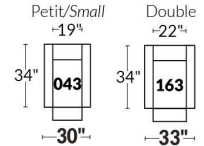

FAUTEUIL BERÇANT PIVOTANT INCLINABLE SWIVEL ROCKING MOTION CHAIR

Dégagement mural de 16" Wall clearance
Hauteur de 42" Height
Largeur de bras 6" Arms width
Option base de bois | Wood base option