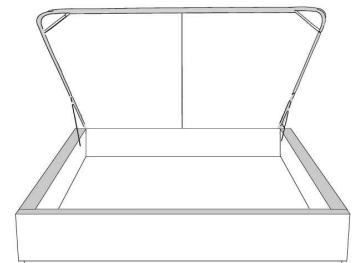

Avec rangement | With Storage
430-431