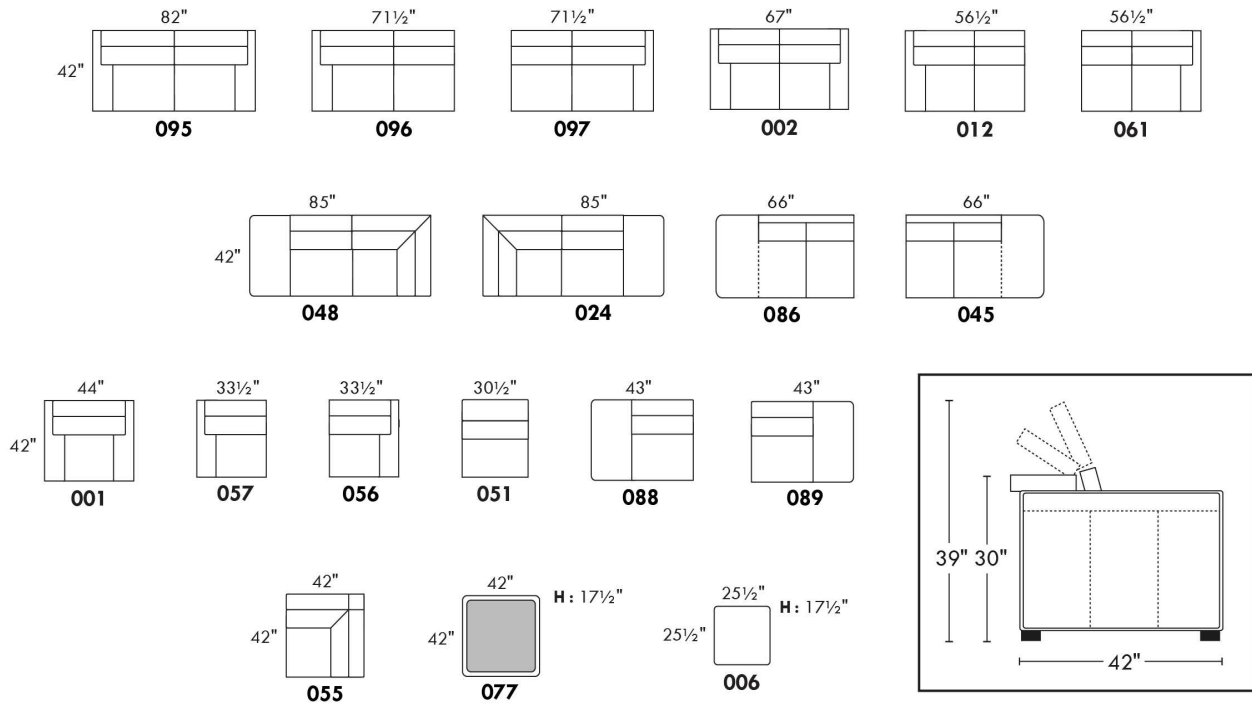

MAGGY

Hauteur complète 30"/39" | Hauteur de siège 19" | Hauteur devant bras 24" | Profondeur d'assise 22"
Total Height 30"/39" | Seat Height 19" | Arm Height 24" | Seat Depth 22"