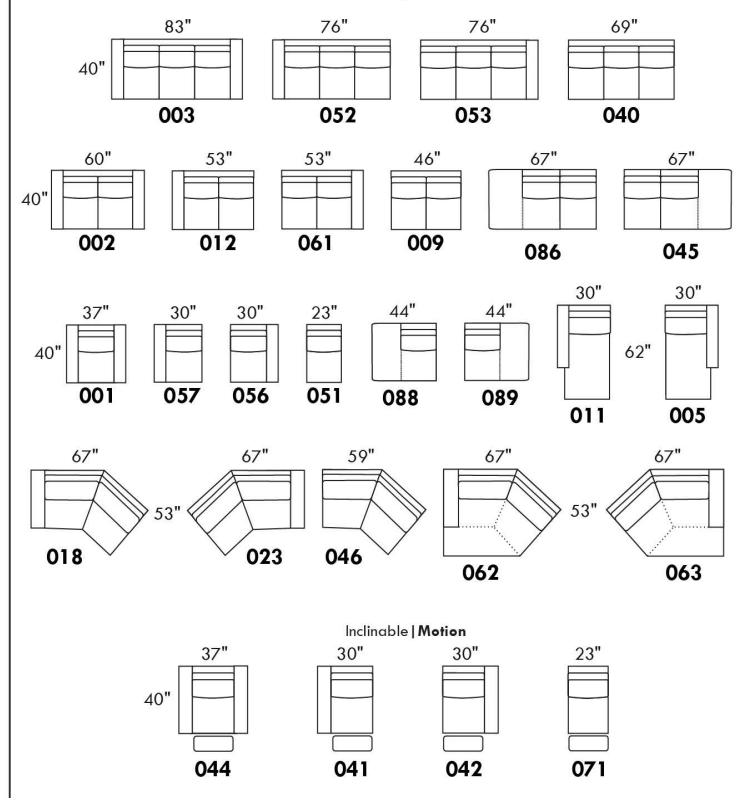

SIÈGE 23" DE LARGE | 23" SEAT WIDTH