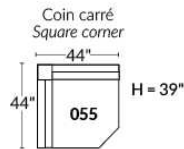

Autres | Others