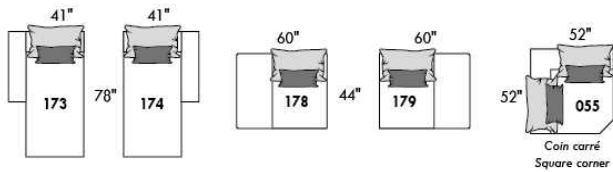

Mélanger & agencer!
Mix & Match!

Populaires | Popular CONFIGURATIONS