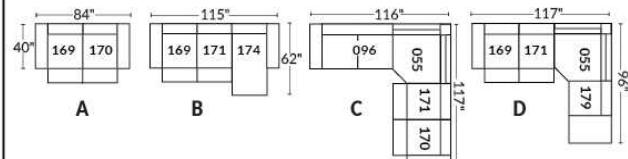

EXEMPLE 30" EXAMPLE