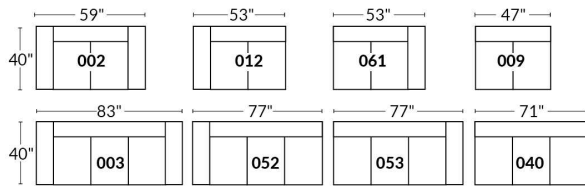

SIÈGE 23" DE LARGE | 23" SEAT WIDTH