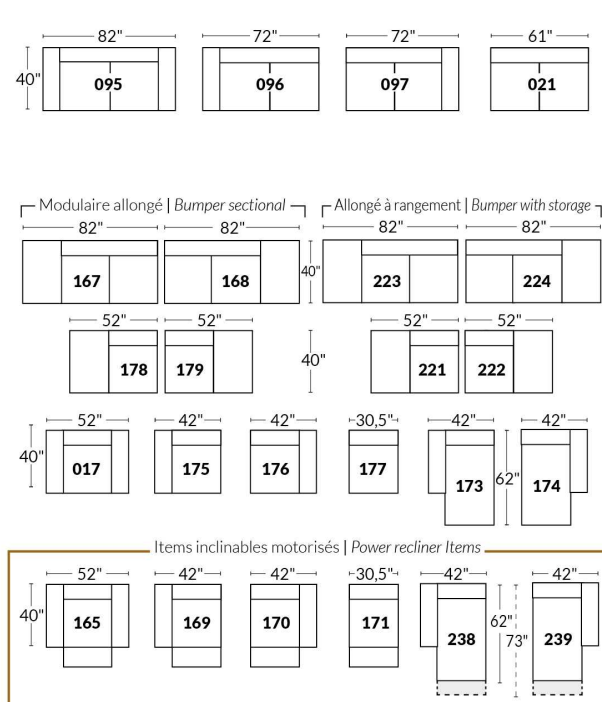

SIÈGE 30" DE LARGE | 30" SEAT WIDTH