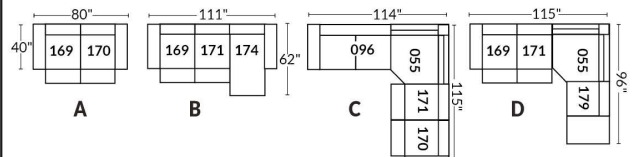

EXEMPLE 30" EXAMPLE