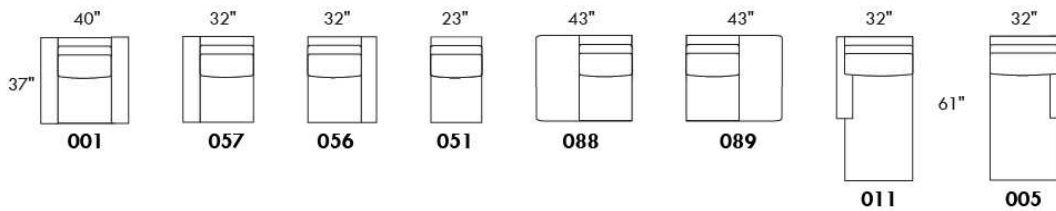

RIOPEL

Hauteur complète 35" | Hauteur de siège 19" | Hauteur devant bras 25" | Profondeur d'assise 21"/22"
Total Height 35" | Seat Height 19" | Arm Height 25" | Seat Depth 21"/22"

www.jaymar.ca