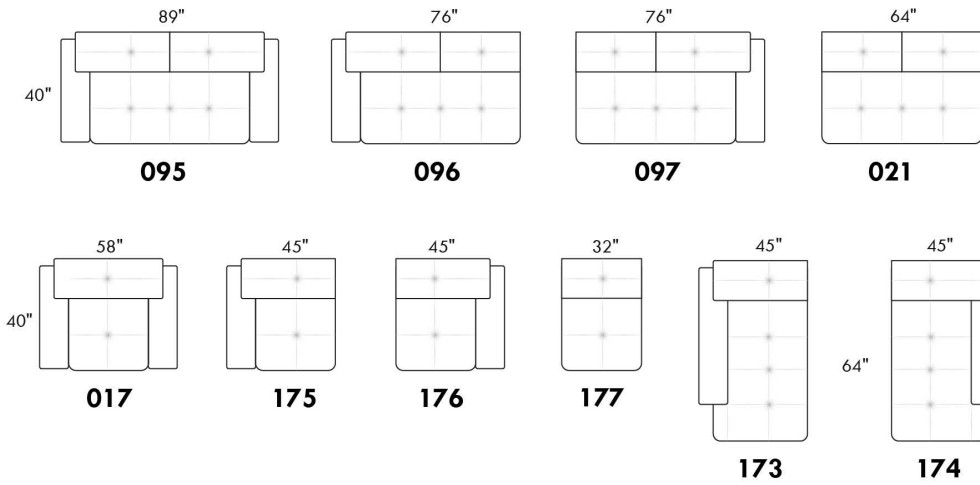

TOULOUSE

Hauteur complète 28"/35" | Hauteur de siège 16½" | Hauteur devant bras 21" | Profondeur d'assise 23"
Total Height 28"/35" | Seat Height 16½" | Arm Height 21" | Seat Depth 23"