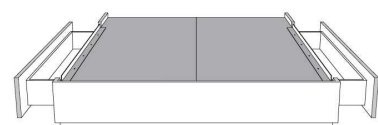

Rangement à tiroir latéraux
With Side Drawers
550-551 (2 tiroirs | drawers)

www.jaymar.ca