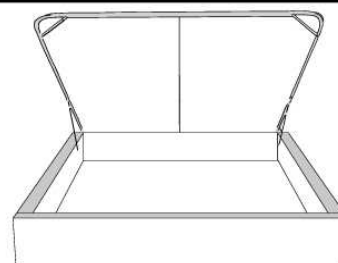

Avec rangement | With Storage
430-431