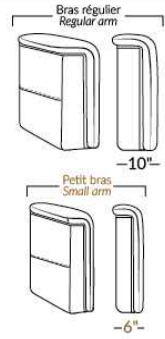

BRAS | ARMS

Option de bras:
Bras Régulier Large 10" ou Petit bras 6"

Arm option
Regular arm Large 10" or Small arm 6"

Contrôle de l'inclinaison situé à l'extérieur du bras
Recliner control located on the outside of the arm.