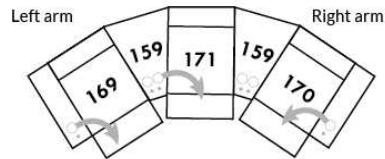

EXAMPLE B:

071-171: These two items can be connected to a smart cup holder which will control the recliner. You must then use one of these items: 138,159, 160 and 190