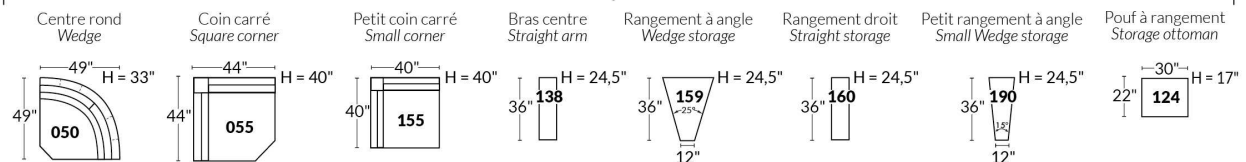

Autres | Others