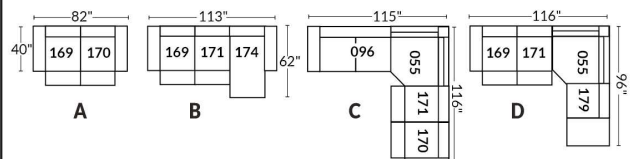

EXEMPLE 30" EXAMPLE