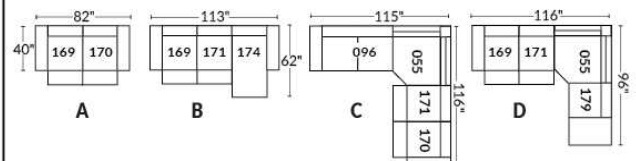

EXEMPLE 30" EXAMPLE