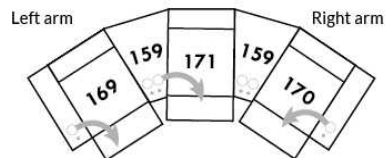

EXAMPLE B:

071-171: These two items can be connected to a smart cup holder which will control the recliner. You must then use one of these items: 138,159, 160 and 190