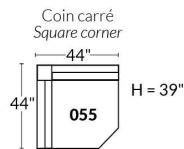

Autres | Others