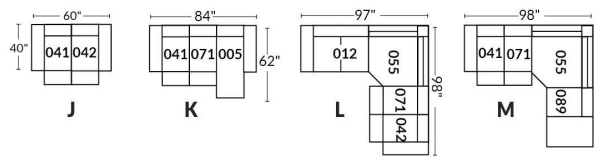

Autres | Others

EXEMPLE 23" EXAMPLE