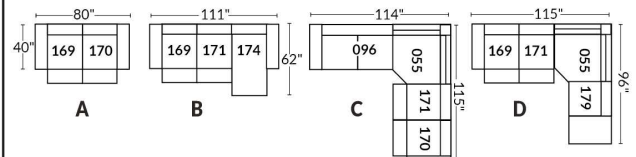

EXEMPLE 30" EXAMPLE