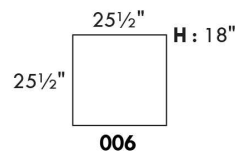

HARRISON

Hauteur complète 36" | Hauteur de siège 19" | Hauteur devant bras 26" | Profondeur d'assise 21"
Total Height 36" | Seat Height 19" | Arm Height 26" | Seat Depth 21"

www.jaymar.ca