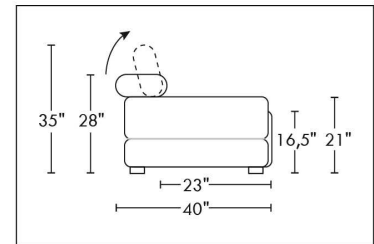

PARIS

Hauteur complète 28"/35" | Hauteur de siège 16½" | Hauteur devant bras 21" | Profondeur d'assise 23"
Total Height 28"/35" | Seat Height 16½" | Arm Height 21" | Seat Depth 23"