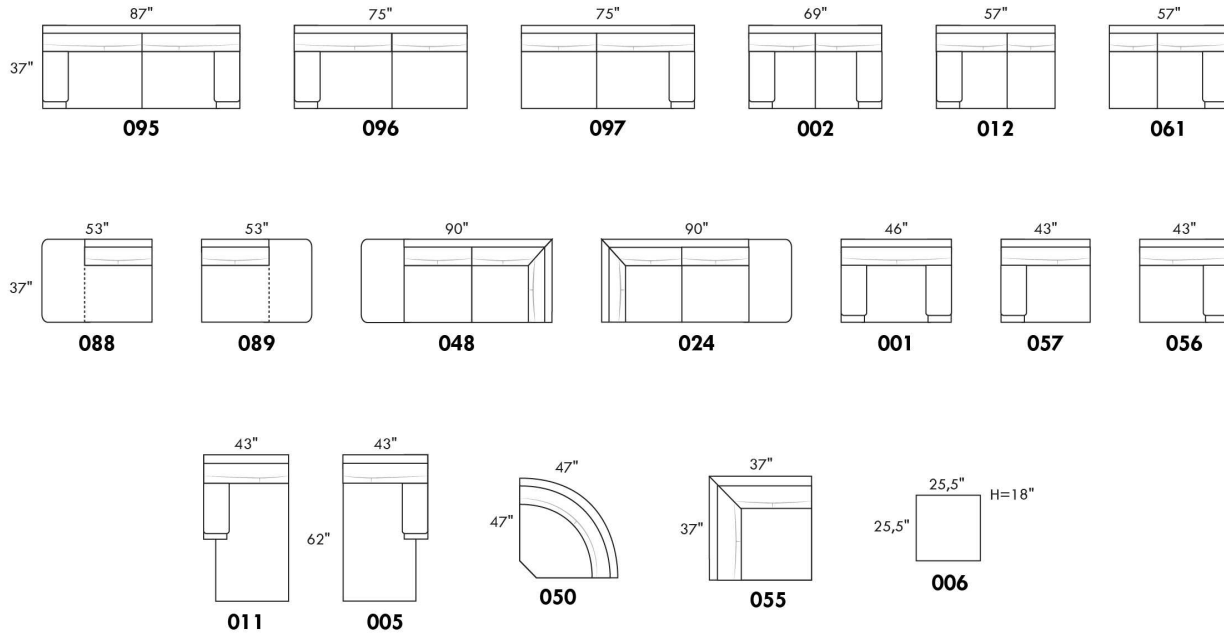

Hauteur complète 34" | Hauteur de siège 18" | Hauteur devant bras 24" | Profondeur d'assise 21"
Total Height 34" | Seat Height 18" | Arm Height 24" | Seat Depth 21"