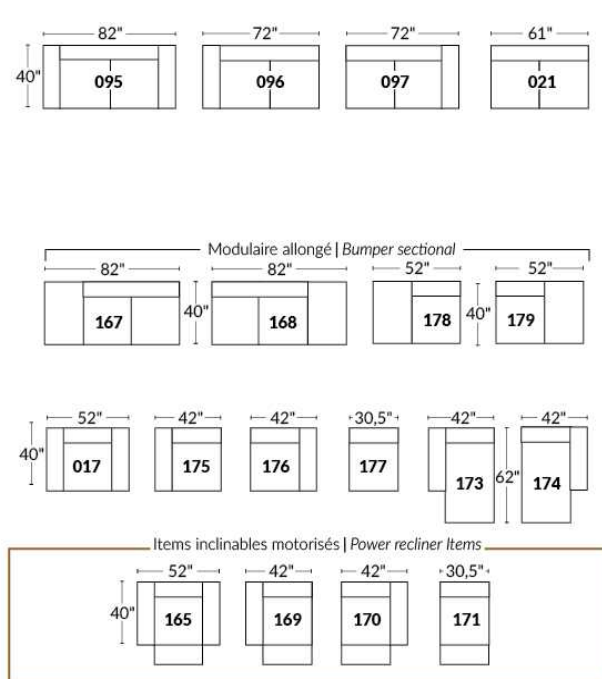

SIÈGE 30" DE LARGE | 30" SEAT WIDTH