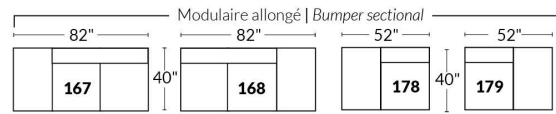

SIÈGE 30" DE LARGE | 30" SEAT WIDTH