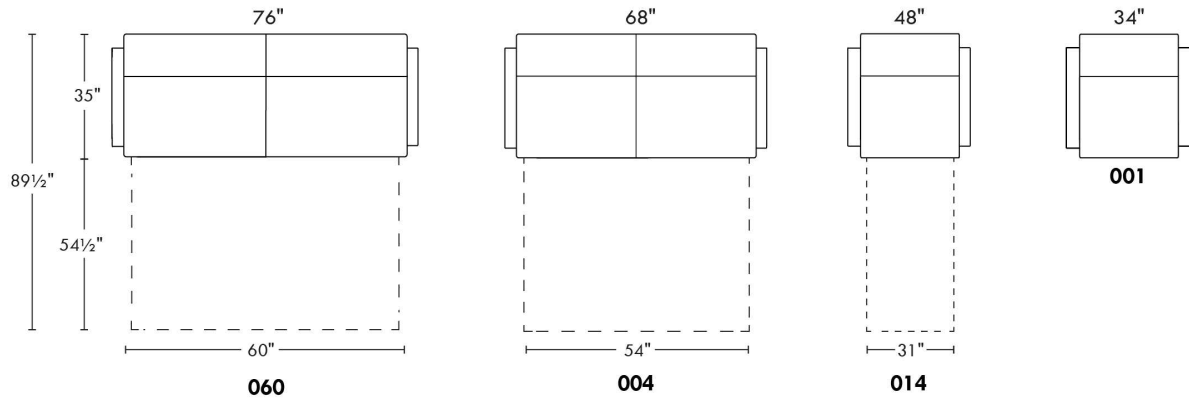

YARIS

Hauteur complète 35" | Hauteur de siège 18" | Hauteur devant bras 25½" | Profondeur d'assise 21"
Total Height 35" | Seat Height 18" | Arm Height 25½" | Seat Depth 21"

www.jaymar.ca