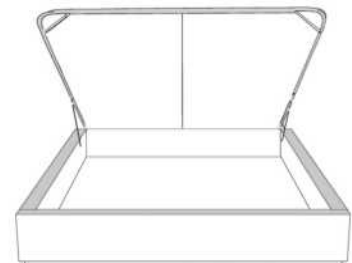

Avec rangement | With Storage
430-431-432-433