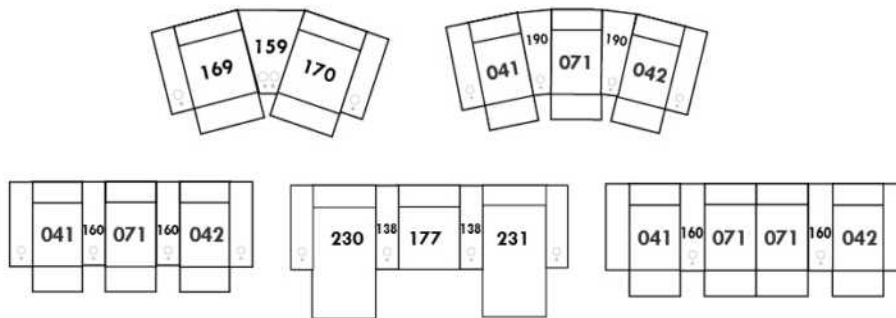

Each storage item has 2 USB ports and one electrical outlet inside the storage.

SUGGESTED CONFIGURATIONS

MARSEILLE

FEATURES:

- Manual adjustable headrest on all items (2 on square corner & stationary on wedge).
- *Wall hugger power recliners with full footrest (manual n/a).
- Power recliner lounge chair (manual n/a) with power headrest in option. Wall clearance 8" & front 5".
- Seat cushions with shaped foam + 1" layer of memory foam on top; arm with memory foam.
- Stitching: Small thread in fabric & large flat thread in leather.