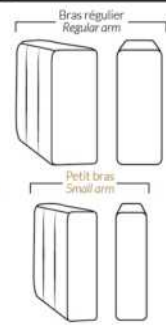

OPTIMA Collection

Jaymar

Conçu et fabriqué fièrement au Canada
Proudly designed and made in Canada

SPECIFICATIONS

- ☐ Appui-tête levé | Headrest up
- ☐ Appui-tête baissé | Headrest down
- ☐ Complètement incliné | Fully reclined

- **A** Hauteur complète 40" Total Height
- **B** Hauteur appui-tête baissé 33" Height headrest down
- **C** Hauteur du bras 24" Arm Height
- **D** Hauteur du siège 19,5" Seat height
- **E** Profondeur inclinée 65" Depth fully reclined
- **F** Profondeur d'assise 20"/ou/ 22" Seat depth
- **G** Profondeur appui-tête monté 37,5" Depth with headrest up

BRAS | ARMS

Option de bras:
Bras Régulier Large ou Petit bras

Arm option
Regular arm Large or Small arm

Option d'accessoires disponible sur
certain bras régulier seulement

Accessories option, available on certain
Regular arms ONLY.

FAUTEUIL BERÇANT PIVOTANT INCLINABLE SWIVEL ROCKING MOTION CHAIR

Dégagement mural de 16" Wall clearance
Hauteur de 42" Height
Largeur de bras 6" Arms width
Option base de bois | Wood base option

SIÈGE 23" DE LARGE | 23" SEAT WIDTH

SIÈGE 30" DE LARGE | 30" SEAT WIDTH

Autres | Others