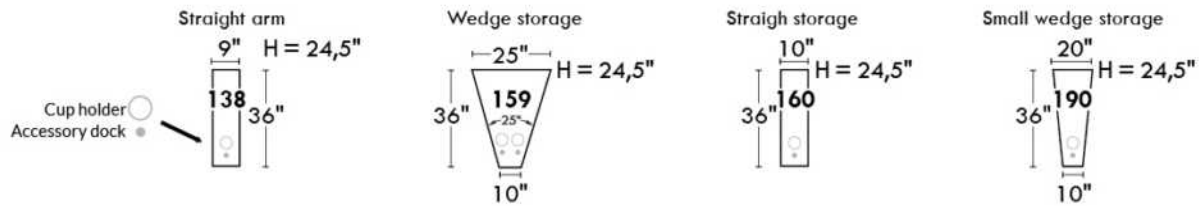

OPTIMA

HOME THEATRE Configurations

*Available on certain models and on large arms ONLY.

OPTIONS ACCESSORIES

Accessory Dock	V51 Wine Glass Holder	V52 Plastic Swivel Tray Table	V53 Wood Swivel tray Table (Choice of 8 colors) Specify on which arm (left or right) the tray table will be installed.
V54 Tablet Holder	V55 LED Lamp		

(For Accessory Dock price, see description section of the Optima model price list and for Accessory item prices, see at very end of the price list)

Items 138-159-160-190 and large arm.

Accessory docks and cups are Optional. *Not available on small arms*
Please specify on which arms you want the accessory docks and cup holders.
NB: Item 138-159-160-190 are unfinished on the sides, must be used between 2 seats.
Each storage item has 2 USB ports and one electrical outlet inside the storage.