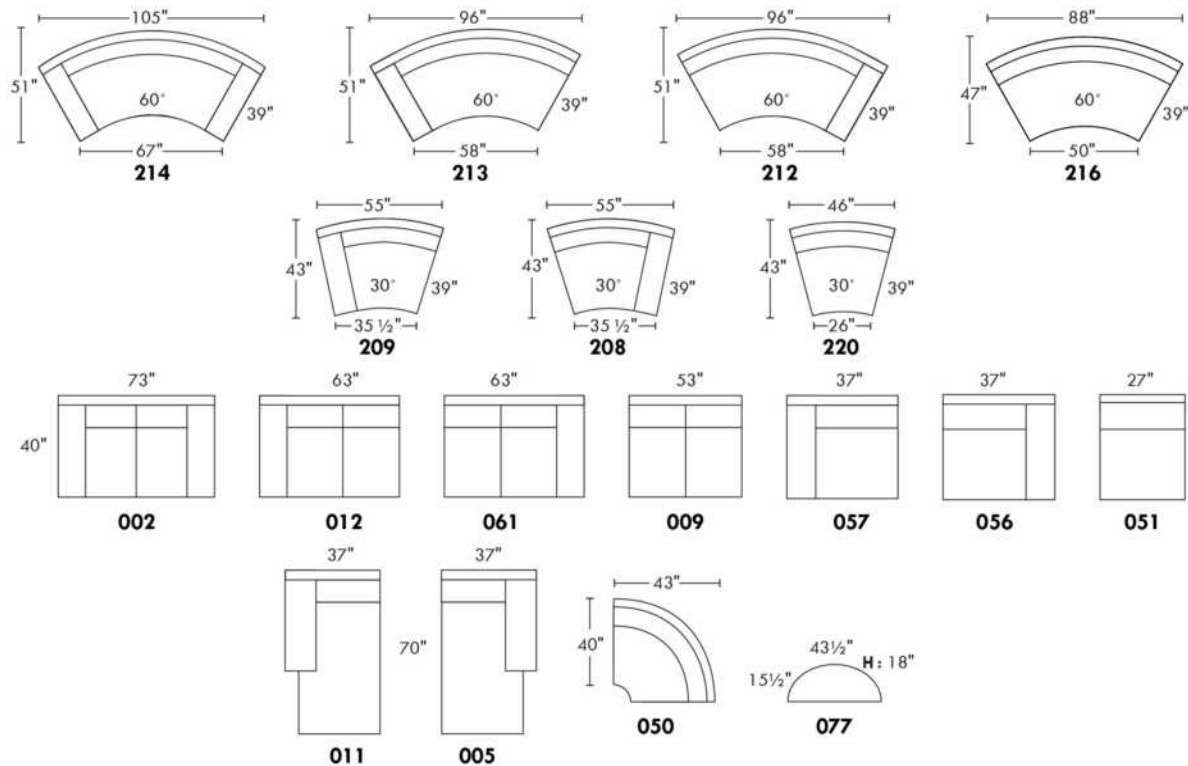

Hauteur complète 34" | Hauteur de siège 17¼" | Hauteur devant bras 24" | Profondeur d'assise 23"
Total Height 34" | Seat Height 17¼" | Arm Height 24" | Seat Depth 23"