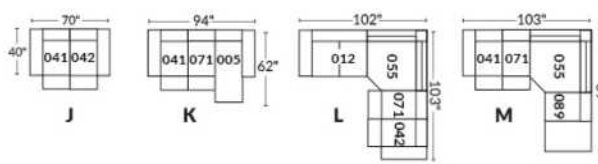

EXEMPLE 23" EXAMPLE