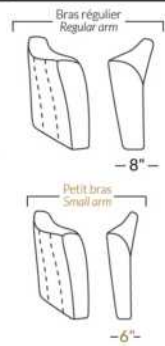

BRAS | ARMS

Option de bras:
Bras Régulier Large 8" ou Petit bras 6"

Arm option
Regular arm Large 8" or Small arm 6"

Contrôle de l'inclinaison situé à l'extérieur du bras
Recliner control located on the outside of the arm.