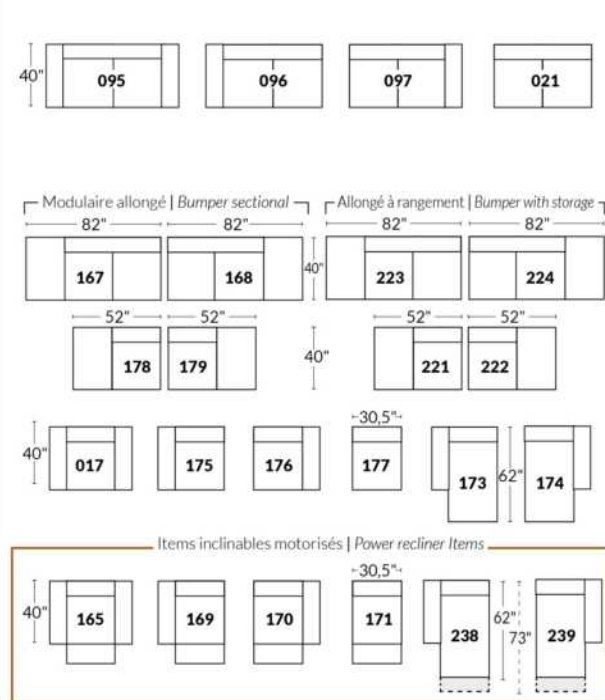

SIÈGE 30" DE LARGE | 30" SEAT WIDTH