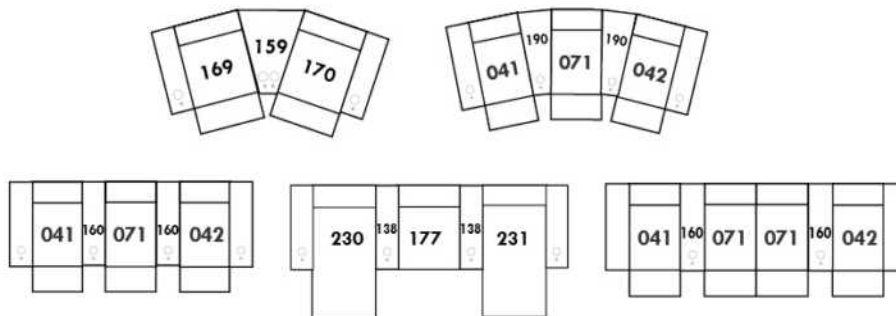

Each storage item has 2 USB ports and one electrical outlet inside the storage.

SUGGESTED CONFIGURATIONS

CDN Price List

CHLOE

FEATURES: Piping on arm contour , upholsterd seat cushions with shaped foam and 1" layer of memory foam. Back cushions stuffed with fiber filling for ultimate comfort . Deep seating depth of 22".