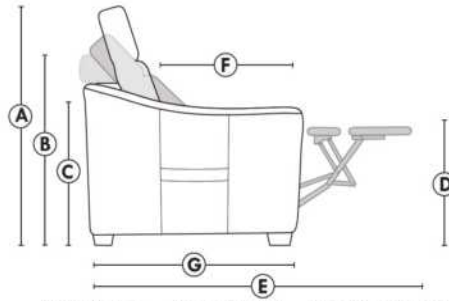

JULIANNE

PARALLELE
Collection 33

Jaymar

Conçu et fabriqué fièrement au Canada
Proudly designed and made in Canada

Our product is hand-made and minor variations can occur.

SPECIFICATIONS