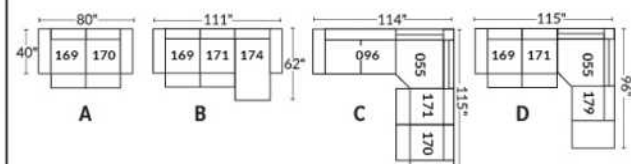

EXEMPLE 30" EXAMPLE