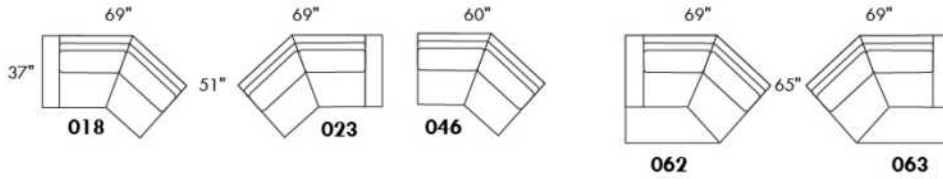

RIOPEL

Hauteur complète 35" | Hauteur de siège 19" | Hauteur devant bras 25" | Profondeur d'assise 21"/22"
Total Height 35" | Seat Height 19" | Arm Height 25" | Seat Depth 21"/22"

www.jaymar.ca