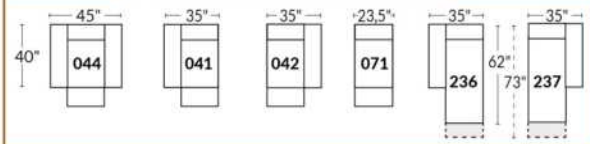

Items inclinables motorisés | Power recliner Items