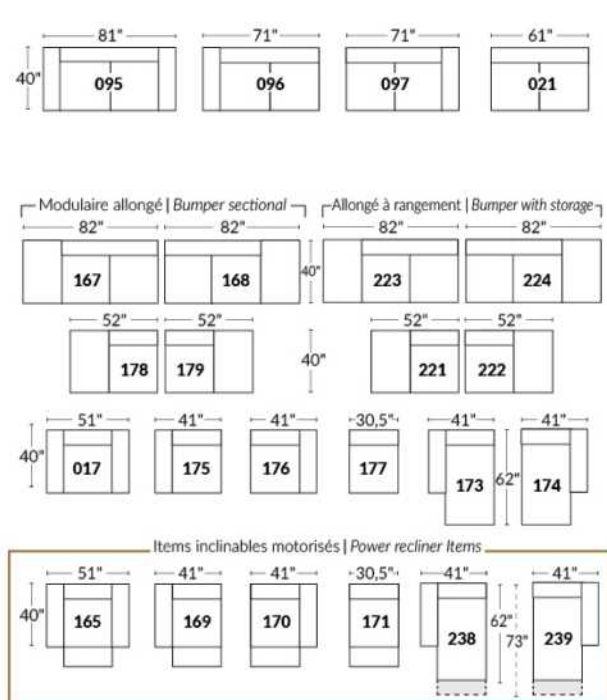

SIÈGE 30" DE LARGE | 30" SEAT WIDTH