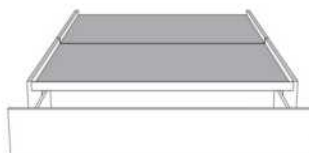

**Rangement à tiroir frontal
With Front Drawer**
540-541-542
Base lit simple N/D | Single base N/A