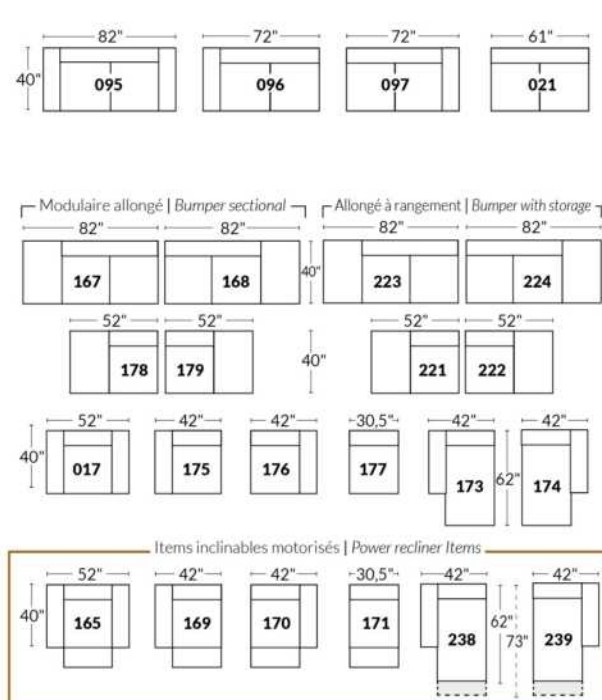

SIÈGE 30" DE LARGE | 30" SEAT WIDTH