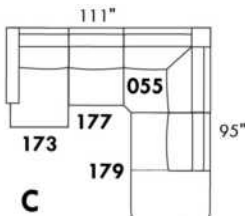

CONFIGURATIONS