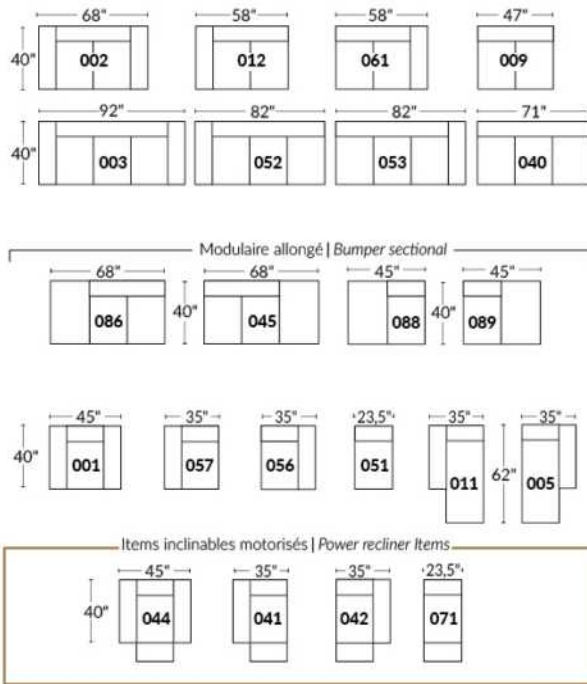

SIÈGE 23" DE LARGE | 23" SEAT WIDTH