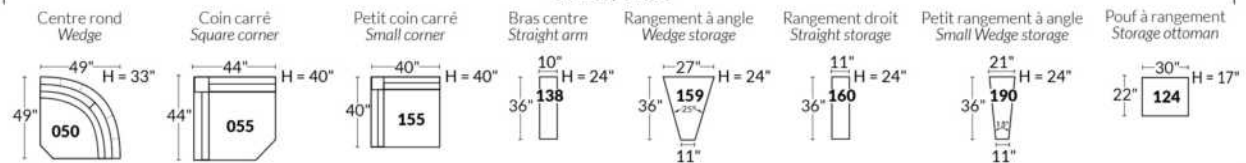

Autres | Others