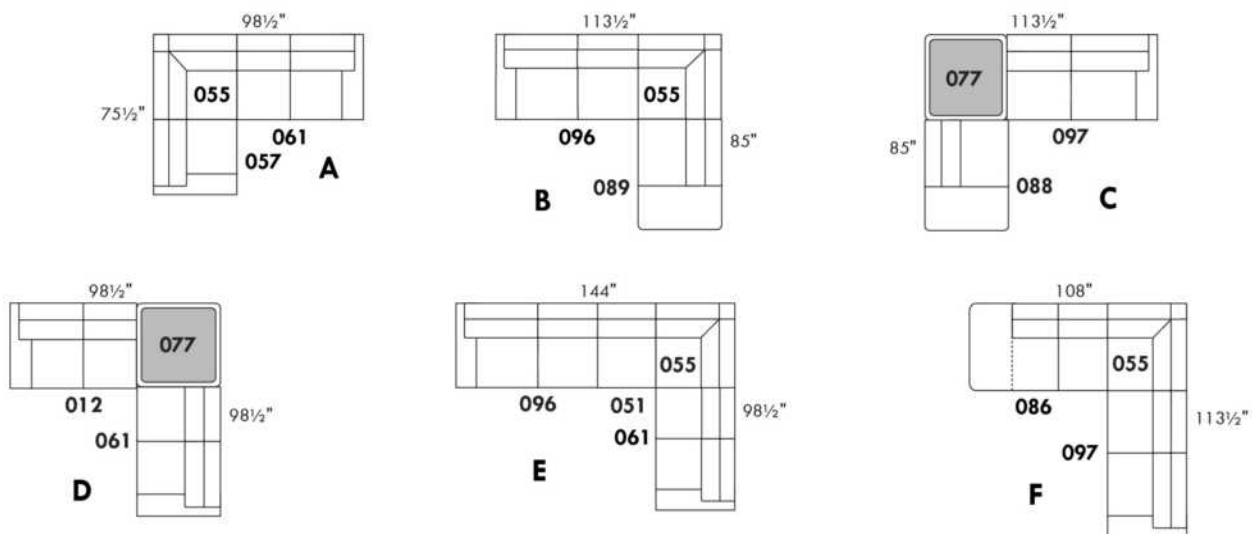

CONFIGURATIONS