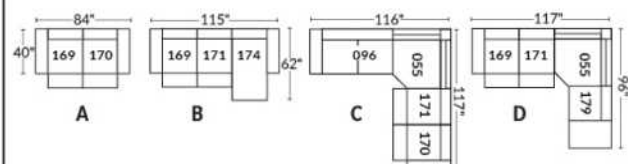

EXEMPLE 30" EXAMPLE