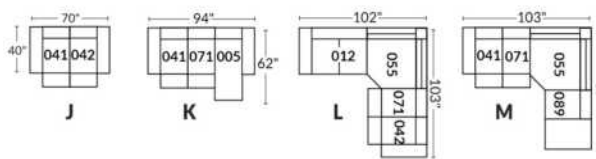

EXEMPLE 23" EXAMPLE