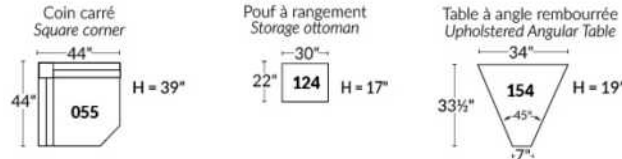

Autres | Others