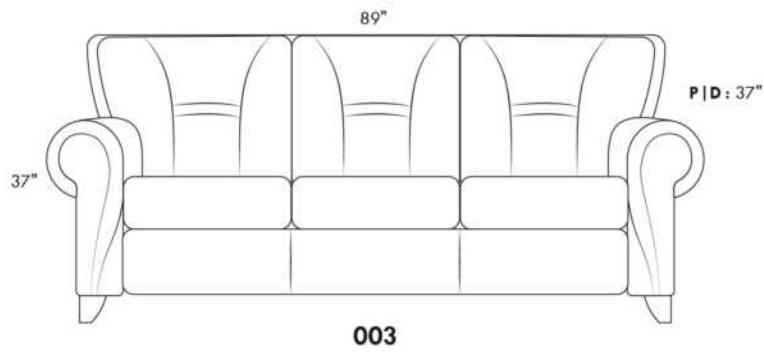

ERICA

Hauteur de siège 20" | Hauteur devant bras 26" | Profondeur d'assise 21"
Seat Height 20" | Arm Height 26" | Seat Depth 21"

www.jaymar.ca