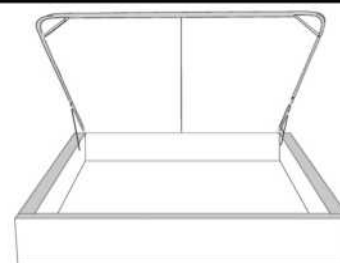

Avec rangement | With Storage
430-431