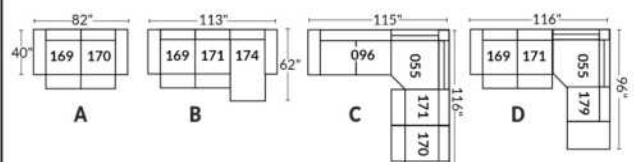

EXEMPLE 30" EXAMPLE