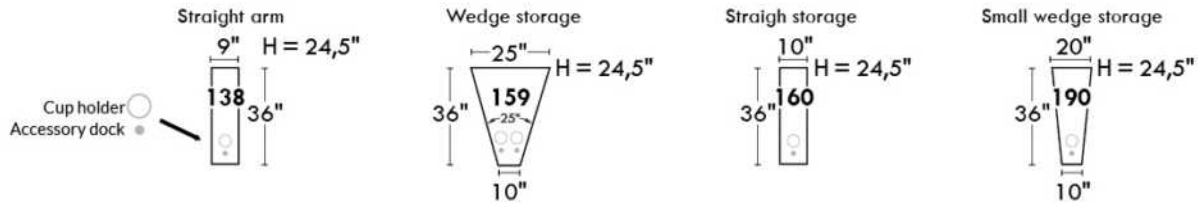

Each storage item has 2 USB ports and one electrical outlet inside the storage.

SUGGESTED CONFIGURATIONS

MARSEILLE

FEATURES:

- Manual adjustable headrest on all items (2 on square corner & stationary on wedge).
- *Wall hugger power recliners with full footrest (manual n/a).
- Power recliner lounge chair (manual n/a) with power headrest in option. Wall clearance 8" & front 5".
- Seat cushions with shaped foam + 1" layer of memory foam on top; arm with memory foam.
- Stitching: Small thread in fabric & large flat thread in leather.