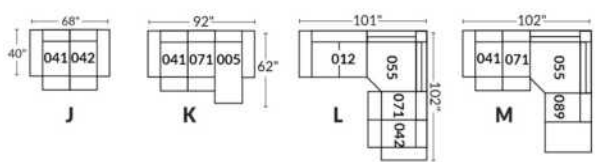

EXEMPLE 23" EXAMPLE