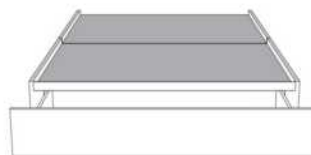

**Rangement à tiroir frontal
With Front Drawer**
540-541-542
Base lit simple N/D | Single base N/A