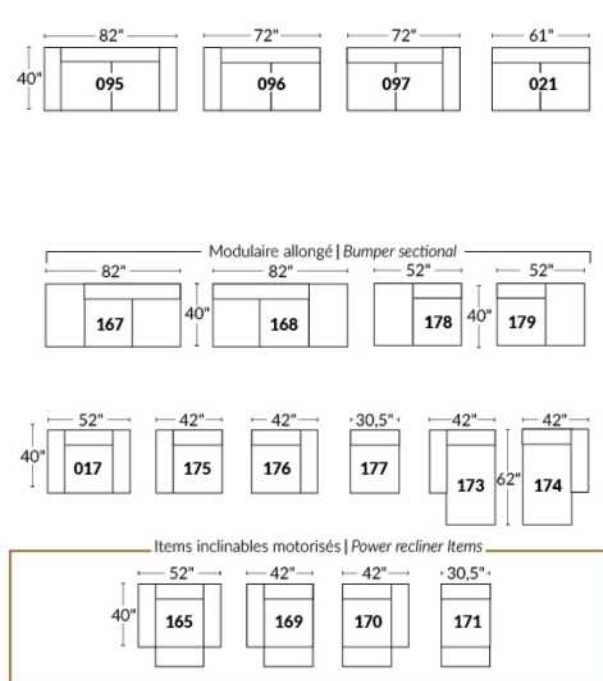

SIÈGE 30" DE LARGE | 30" SEAT WIDTH