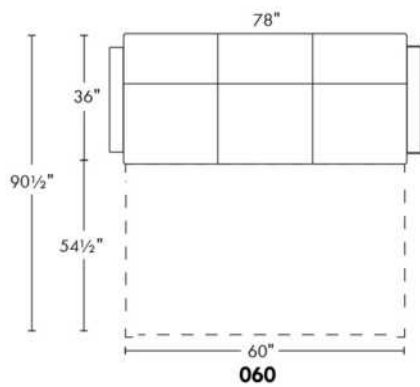

ESTHER

Hauteur complète 35" | Hauteur de siège 19" | Hauteur devant bras 26" | Profondeur d'assise 21"
Total Height 35" | Seat Height 19" | Arm Height 26" | Seat Depth 21"

www.jaymar.ca