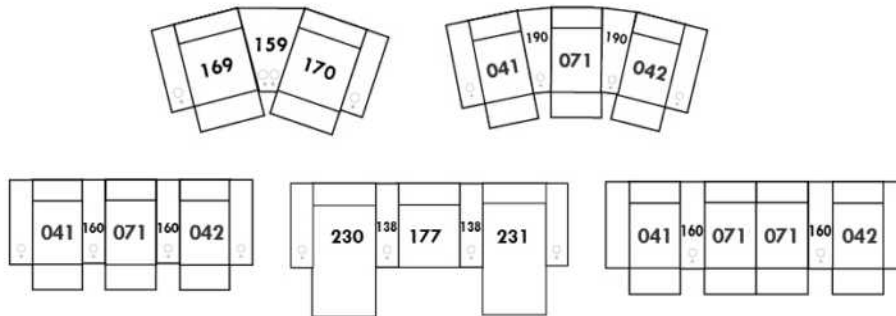

Each storage item has 2 USB ports and one electrical outlet inside the storage.

SUGGESTED CONFIGURATIONS

CDN Price List

SHIRAZ

LEG: Specify colour of legs LG87 or LG96. Also available metal leg LG88.

COMBO: Cover #2 on back cushions only.