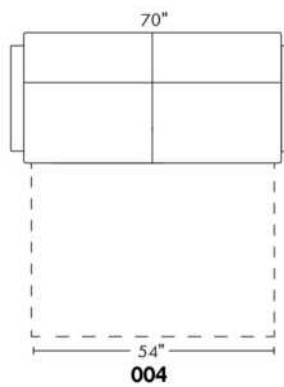

ESTHER

Hauteur complète 35" | Hauteur de siège 19" | Hauteur devant bras 26" | Profondeur d'assise 21"
Total Height 35" | Seat Height 19" | Arm Height 26" | Seat Depth 21"

www.jaymar.ca