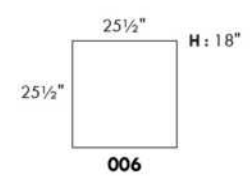

ESTHER

Hauteur complète 35" | Hauteur de siège 19" | Hauteur devant bras 26" | Profondeur d'assise 21"
Total Height 35" | Seat Height 19" | Arm Height 26" | Seat Depth 21"

www.jaymar.ca