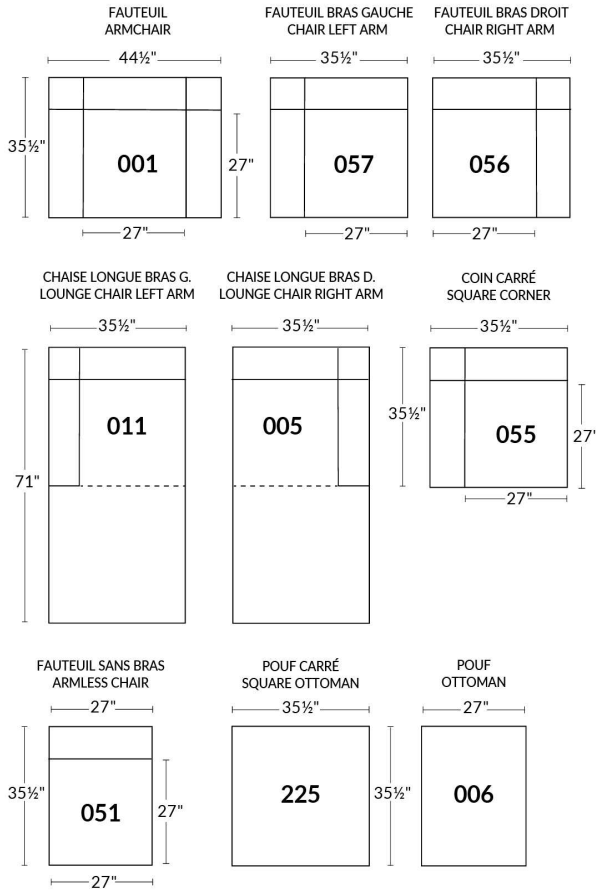

30" SIÈGES/SEAT