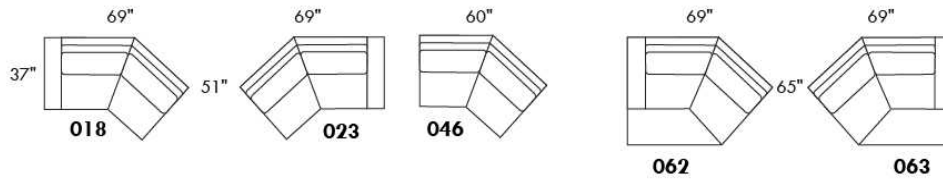

RIOPEL

Hauteur complète 35" | Hauteur de siège 19" | Hauteur devant bras 25" | Profondeur d'assise 21"/22"
Total Height 35" | Seat Height 19" | Arm Height 25" | Seat Depth 21"/22"

www.jaymar.ca