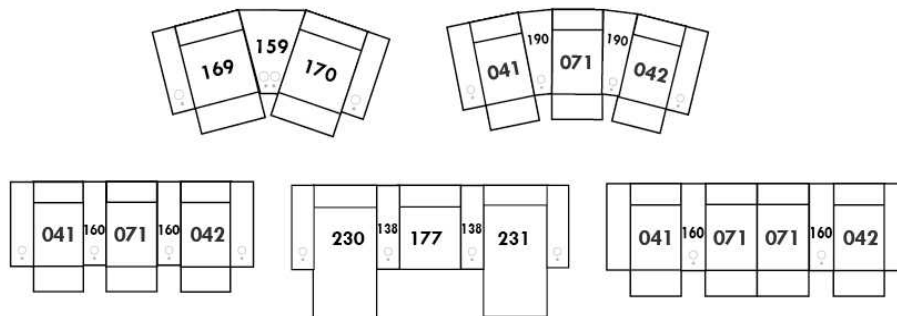

## MARSEILLE

**FEATURES:**

- Manual adjustable headrest on all items (2 on square corner & stationary on wedge).
- \*Wall hugger power recliners with full footrest (manual n/a).
- Power recliner lounge chair (manual n/a) with power headrest in option. Wall clearance 8" & front 5".
- Seat cushions with shaped foam + 1" layer of memory foam on top; arm with memory foam.
- Stitching: Small thread in fabric & large flat thread in leather.