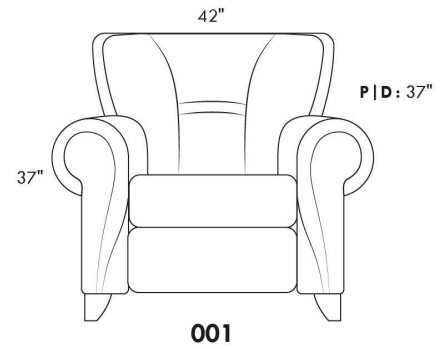

ERICA

Hauteur de siège 20" | Hauteur devant bras 26" | Profondeur d'assise 21"
Seat Height 20" | Arm Height 26" | Seat Depth 21"

www.jaymar.ca