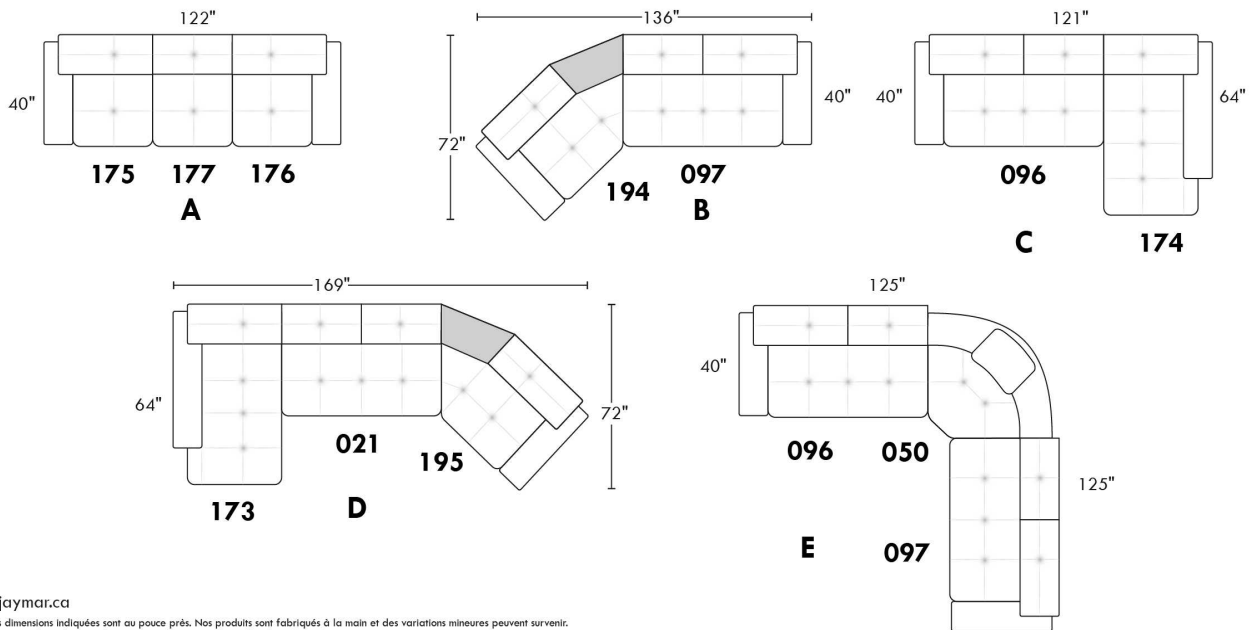

CONFIGURATIONS

www.jaymar.ca
Toutes les dimensions indiquées sont au pouce près. Nos produits sont fabriqués à la main et des variations mineures peuvent survenir.
All dimensions indicated are to the nearest inch. Our product is hand-made and minor variations can occur.