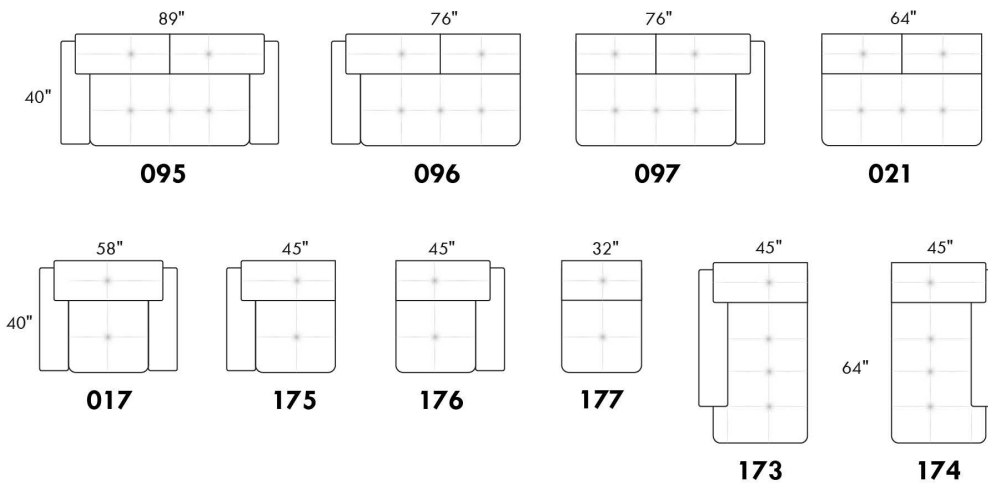

TOULOUSE

Hauteur complète 28"/35" | Hauteur de siège 16½" | Hauteur devant bras 21" | Profondeur d'assise 23"
Total Height 28"/35" | Seat Height 16½" | Arm Height 21" | Seat Depth 23"