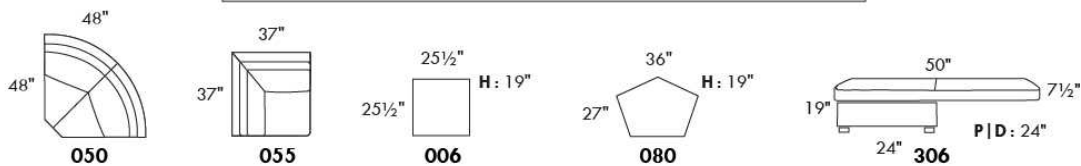

RIOPEL

Hauteur complète 35" | Hauteur de siège 19" | Hauteur devant bras 25" | Profondeur d'assise 21"/22"
Total Height 35" | Seat Height 19" | Arm Height 25" | Seat Depth 21"/22"

www.jaymar.ca