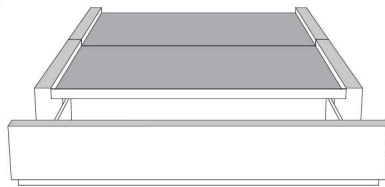

Rangement à tiroir frontal
With Front Drawer
440-441

Base lit simple N/D | Single base N/A