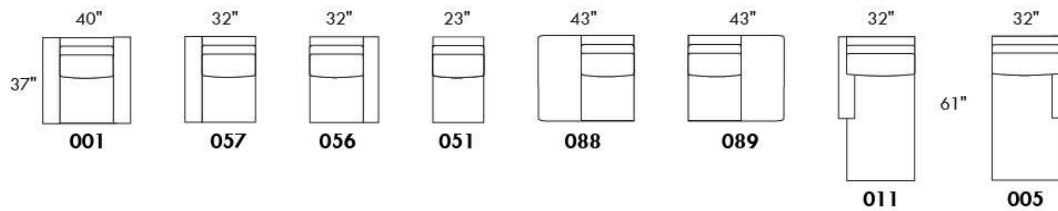

RIOPEL

Hauteur complète 35" | Hauteur de siège 19" | Hauteur devant bras 25" | Profondeur d'assise 21"/22"
Total Height 35" | Seat Height 19" | Arm Height 25" | Seat Depth 21"/22"

www.jaymar.ca