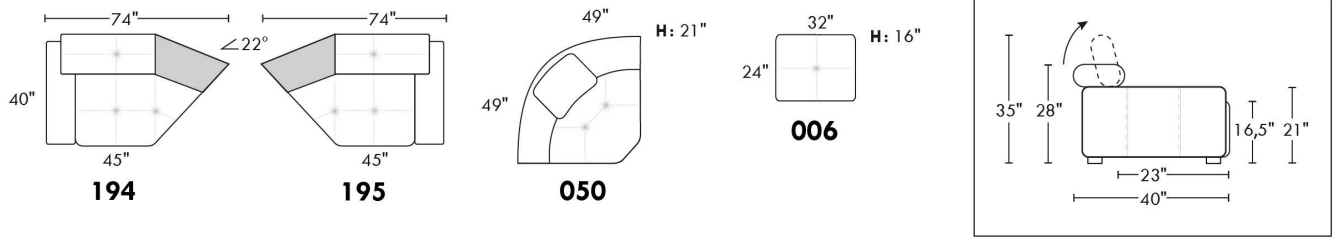

TOULOUSE

Hauteur complète 28"/35" | Hauteur de siège 16½" | Hauteur devant bras 21" | Profondeur d'assise 23"
Total Height 28"/35" | Seat Height 16½" | Arm Height 21" | Seat Depth 23"