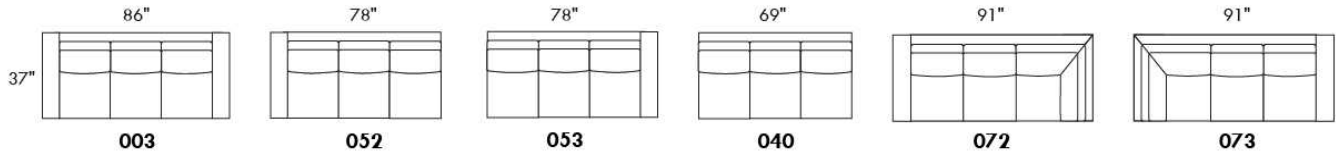

RIOPEL

Hauteur complète 35" | Hauteur de siège 19" | Hauteur devant bras 25" | Profondeur d'assise 21"/22"
Total Height 35" | Seat Height 19" | Arm Height 25" | Seat Depth 21"/22"

www.jaymar.ca