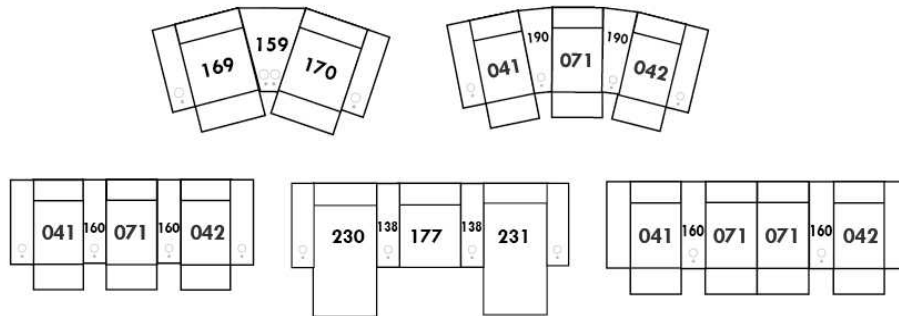

SUGGESTED CONFIGURATIONS