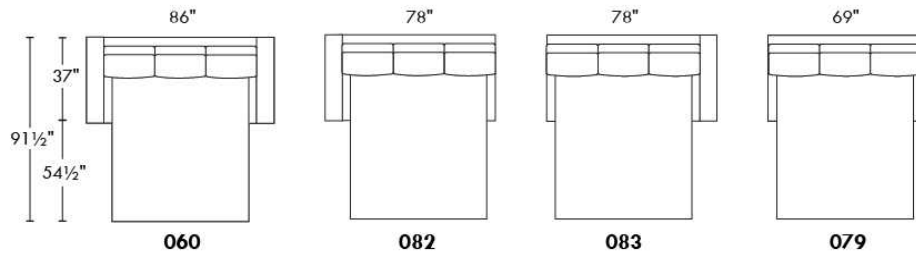

RIOPEL

Hauteur complète 35" | Hauteur de siège 19" | Hauteur devant bras 25" | Profondeur d'assise 21"/22"
Total Height 35" | Seat Height 19" | Arm Height 25" | Seat Depth 21"/22"

www.jaymar.ca