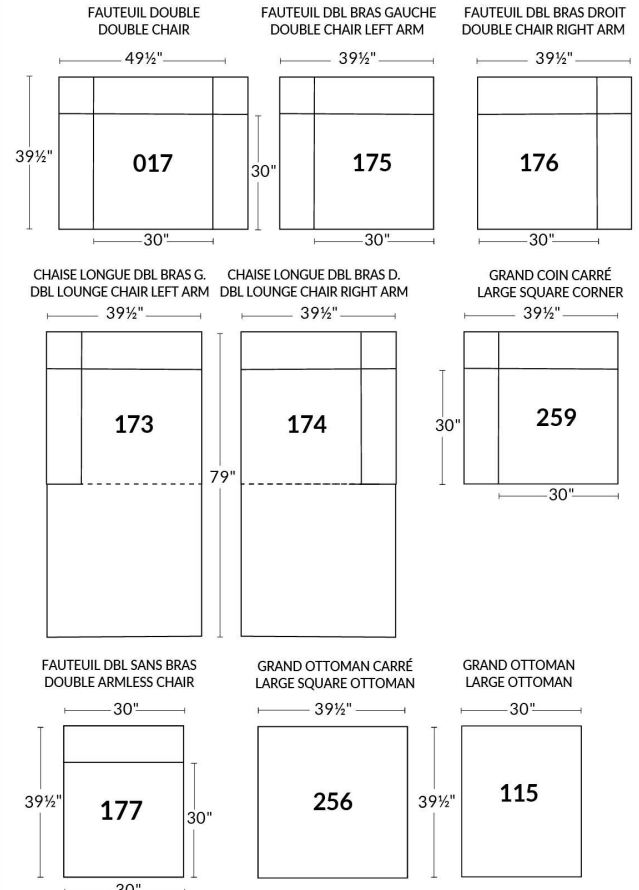

30" SIÈGES/SEAT