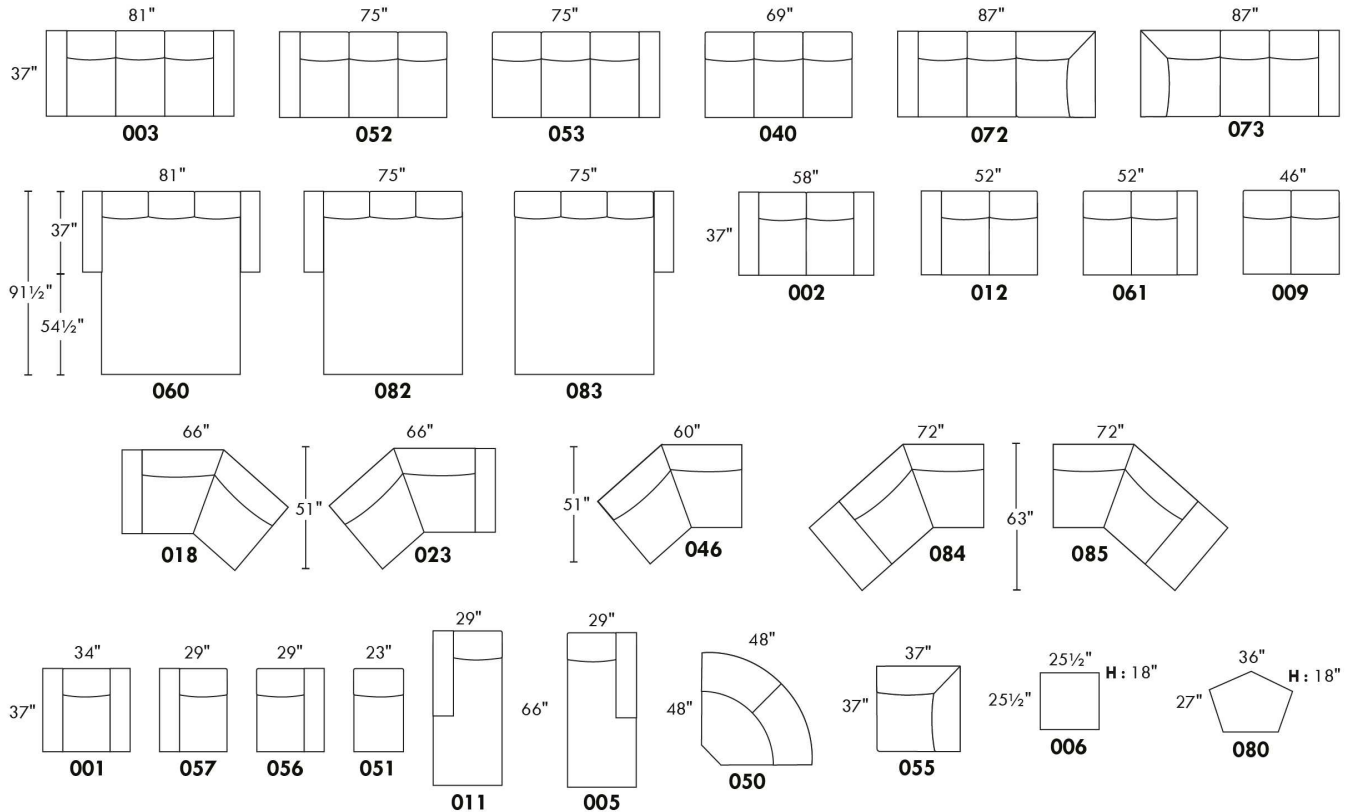

HIGH POINT

Hauteur complète 35" | Hauteur de siège 19" | Hauteur devant bras 25" | Profondeur d'assise 20"
Total Height 35" | Seat Height 19" | Arm Height 25" | Seat Depth 20"