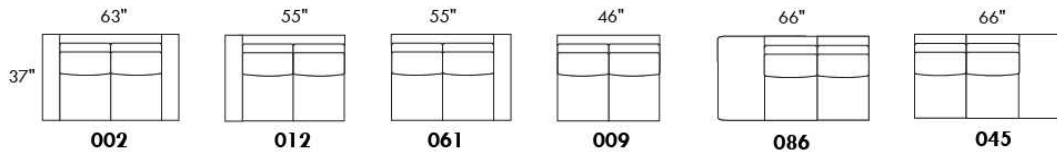

RIOPEL

Hauteur complète 35" | Hauteur de siège 19" | Hauteur devant bras 25" | Profondeur d'assise 21"/22"
Total Height 35" | Seat Height 19" | Arm Height 25" | Seat Depth 21"/22"

www.jaymar.ca