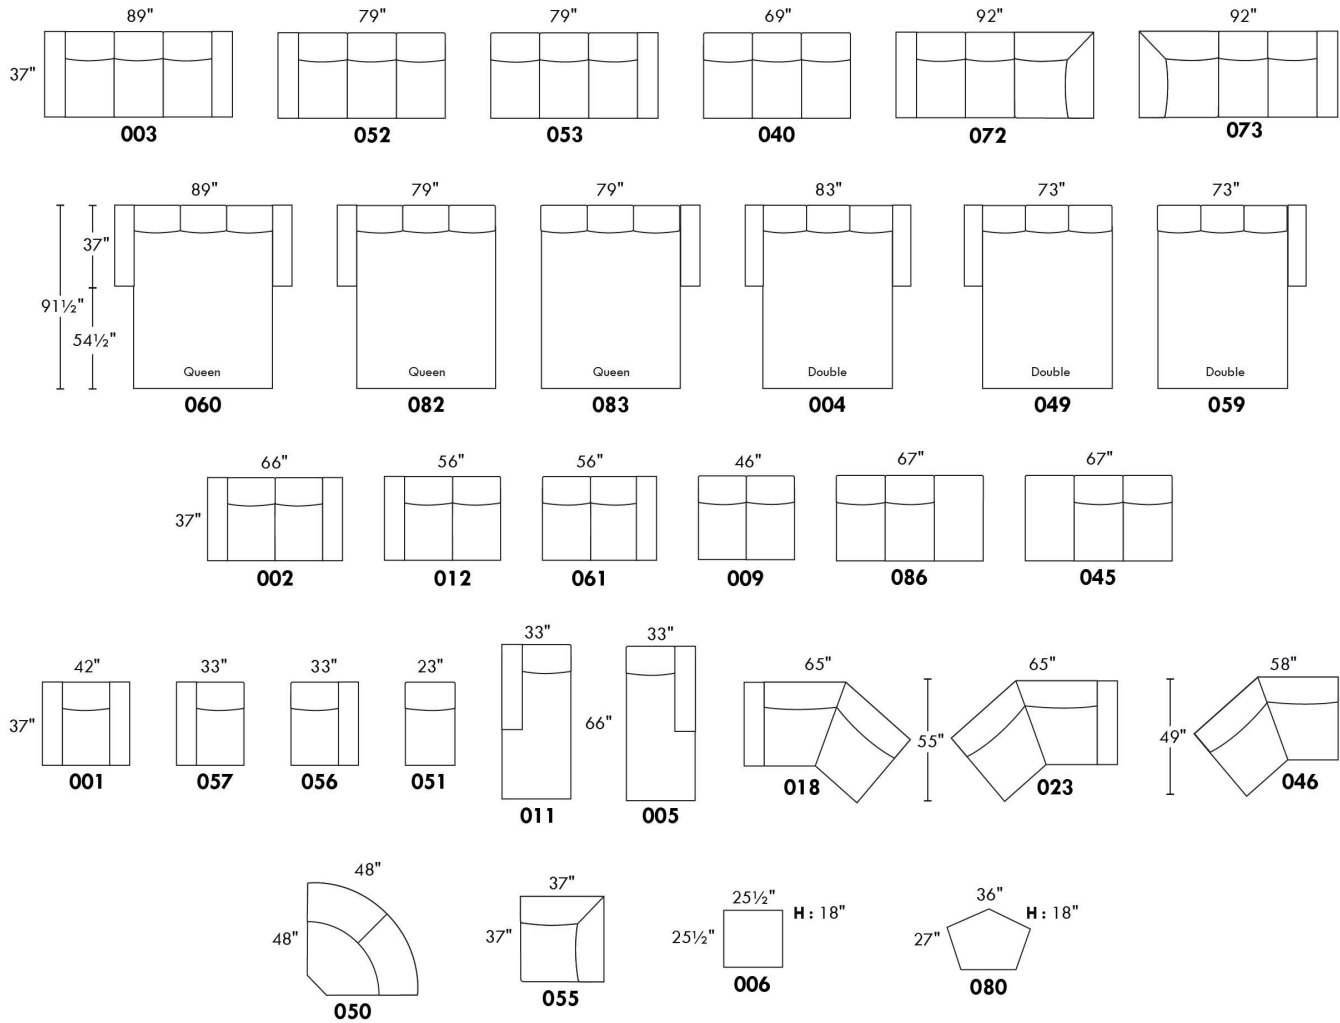

HUNTINGTON

Hauteur complète 35" | Hauteur de siège 19" | Hauteur devant bras 25" | Profondeur d'assise 21"
Total Height 35" | Seat Height 19" | Arm Height 25" | Seat Depth 21"