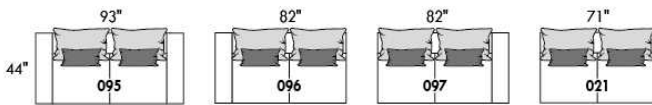

FASHION COLLECTION

FASHION I

COUSSINS PLEINE LARGEUR
FULL BACK CUSHIONS

831 34 x 7 x 19
832 24 x 6 x 10

FASHION II

COUSSINS CARRÉS - DOS APPARENT
SQUARE CUSHIONS - VISIBLE BACK

833 26 x 7 x 19
834 16 x 6 x 16