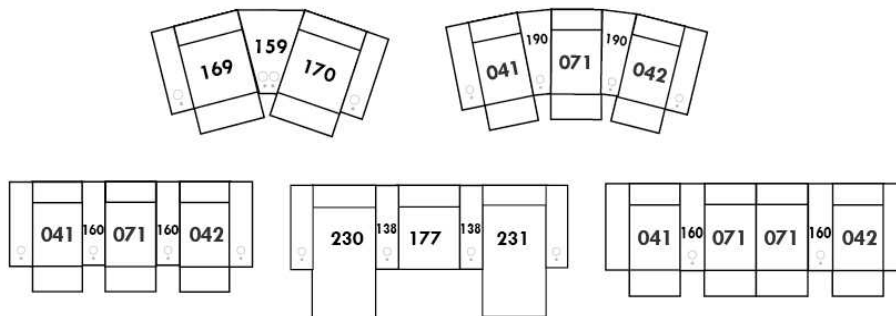

## MARSEILLE

**FEATURES:**

- Manual adjustable headrest on all items (2 on square corner & stationary on wedge).
- \*Wall hugger power recliners with full footrest (manual n/a).
- Power recliner lounge chair (manual n/a) with power headrest in option. Wall clearance 8" & front 5".
- Seat cushions with shaped foam + 1" layer of memory foam on top; arm with memory foam.
- Stitching: Small thread in fabric & large flat thread in leather.