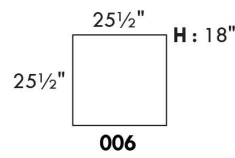

HARRISON

Hauteur complète 36" | Hauteur de siège 19" | Hauteur devant bras 26" | Profondeur d'assise 21"
Total Height 36" | Seat Height 19" | Arm Height 26" | Seat Depth 21"

www.jaymar.ca