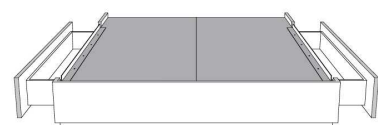

Rangement à tiroir latéraux
With Side Drawers
550-551 (2 tiroirs | drawers)