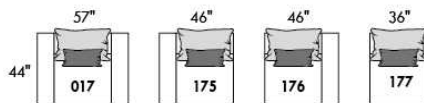

FASHION II

COUSSINS CARRÉS - DOS APPARENT
SQUARE CUSHIONS - VISBLE BACK

833 26 x 7 x 19
834 16 x 6 x 16