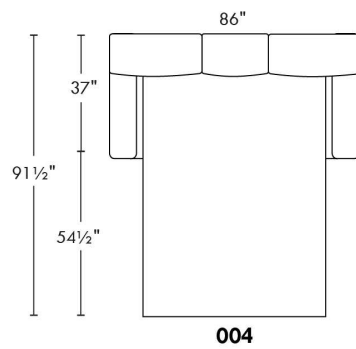

HARRISON

Hauteur complète 36" | Hauteur de siège 19" | Hauteur devant bras 26" | Profondeur d'assise 21"
Total Height 36" | Seat Height 19" | Arm Height 26" | Seat Depth 21"

www.jaymar.ca