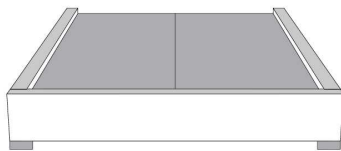

Base avec contour LARGE 4" | Base with WIDE contour 4"

Grandeur | Size King: 87 x 79 x 12 | Queen: 69 x 79 x 12 | Double: 64 x 75 x 12 | Simple/Single: 49 x 75 x 12

Avec pattes | With Legs
410-411-412-413