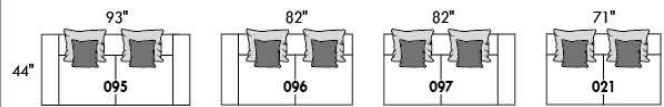

FASHION COLLECTION

FASHION I

COUSSINS PLEINE LARGEUR
FULL BACK CUSHIONS

831 34 x 7 x 19
832 24 x 6 x 10

FASHION II

COUSSINS CARRÉS - DOS APPARENT
SQUARE CUSHIONS - VISBLE BACK

833 26 x 7 x 19
834 16 x 6 x 16