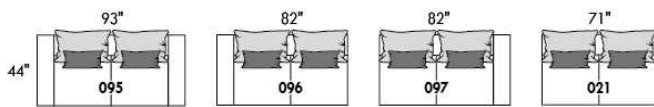

FASHION COLLECTION

FASHION I

COUSSINS PLEINE LARGEUR
FULL BACK CUSHIONS

831 34 x 7 x 19
832 24 x 6 x 10

FASHION II

COUSSINS CARRÉS - DOS APPARENT
SQUARE CUSHIONS - VISBLE BACK

833 26 x 7 x 19
834 16 x 6 x 16