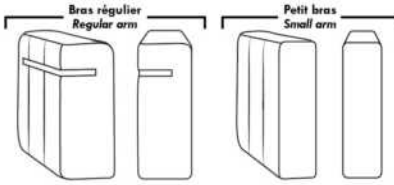

HAMBOURG

OPTIMA