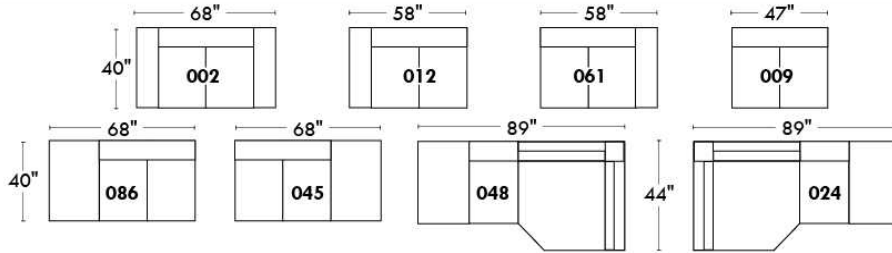

Autres | Others

Siège 23" de large | 23" Seat Width

Fauteuil berçant, pivotant et inclinable
Swivel rocking motion chair

Autres | Others

MELBOURNE

FEATURES:

*Wall hugger power recliners with full footrest (manual n/a). Manual adjustable headrest on all items (2 on square corner & stationary on wedge). Seat cushions with shaped foam + 1" layer of memory foam on top; arm with memory foam. Stitching: Small thread in fabric & large flat thread in leather. Lounge chair reclining back items with "Push Back" mechanism; wall clearance 10". *Excludes 043 & 163 chairs: Wall clearance 16"
Note: 2 recliner seats separated by a corner can not be opened at the same time. No recliner seats beside #155 Small Square Corner.