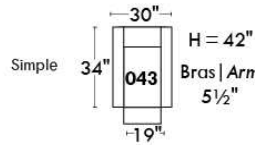

Autres | Others

Siège 23" de large | 23" Seat Width

Fauteuil berçant, pivotant et inclinable
Swivel rocking motion chair

Autres | Others

MELBOURNE

FEATURES:

*Wall hugger power recliners with full footrest (manual n/a). Manual adjustable headrest on all items (2 on square corner & stationary on wedge). Seat cushions with shaped foam + 1" layer of memory foam on top; arm with memory foam. Stitching: Small thread in fabric & large flat thread in leather. Lounge chair reclining back items with "Push Back" mechanism; wall clearance 10". *Excludes 043 & 163 chairs: Wall clearance 16"
Note: 2 recliner seats separated by a corner can not be opened at the same time. No recliner seats beside #155 Small Square Corner.