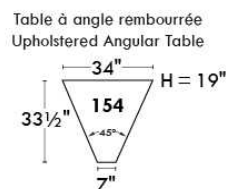

Autres | Others

Siège 23" de large | 23" Seat Width

Fauteuil berçant, pivotant et inclinable
Swivel rocking motion chair

Autres | Others

MELBOURNE

FEATURES:

*Wall hugger power recliners with full footrest (manual n/a). Manual adjustable headrest on all items (2 on square corner & stationary on wedge). Seat cushions with shaped foam + 1" layer of memory foam on top; arm with memory foam. Stitching: Small thread in fabric & large flat thread in leather. Lounge chair reclining back items with "Push Back" mechanism; wall clearance 10". *Excludes 043 & 163 chairs: Wall clearance 16"
Note: 2 recliner seats separated by a corner can not be opened at the same time. No recliner seats beside #155 Small Square Corner.