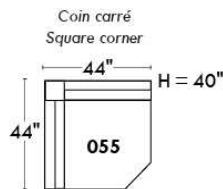

Autres | Others

Siège 23" de large | 23" Seat Width

Fauteuil berçant, pivotant et inclinable
Swivel rocking motion chair

Autres | Others

MELBOURNE

FEATURES:

*Wall hugger power recliners with full footrest (manual n/a). Manual adjustable headrest on all items (2 on square corner & stationary on wedge). Seat cushions with shaped foam + 1" layer of memory foam on top; arm with memory foam. Stitching: Small thread in fabric & large flat thread in leather. Lounge chair reclining back items with "Push Back" mechanism; wall clearance 10". *Excludes 043 & 163 chairs: Wall clearance 16"
Note: 2 recliner seats separated by a corner can not be opened at the same time. No recliner seats beside #155 Small Square Corner.