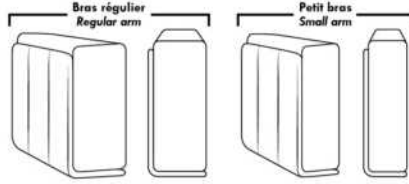

BERLIN

OPTIMA