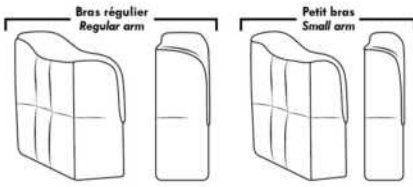

PORTLAND

OPTIMA

Spécifications | Specifications

☐ Appui-tête levé / Headrest up
☐ Appui-tête baissé / Headrest down
☐ Complètement incliné / Fully reclined

(A) Hauteur complète 40" / Total Height
(B) Hauteur appui-tête baissé 33" / Height headrest down
(C) Hauteur du bras 24" / Arm Height
(D) Hauteur du siège 19,5" / Seat height
(E) Profondeur inclinée 65" / Depth fully reclined
(F) Profondeur d'assise 20" ou/ou 22" / Seat depth
(G) Profondeur appui-tête monté 36" / Depth with headrest up

Siège 30" de large | 30" Seat Width

80" 71" 71" 61"
40" 095 096 097 021
96" 82" 82"
40" 234 167 168
44"
96" 82" 82"
44" 235 223 224
Allongé à rangement / Bumper with storage
50" 41" 41" 31" 41" 41"
40" 017 175 176 177 173 62" 174
42"/44" Profondeur Depth
Inclinable / Motion 41" 41" 31" 41" 41"
40" 165 169 170 171 230 62" 231
42"/44" Profondeur Depth
Dos inclinable / Push back
Allongé à rangement / Bumper with storage
52" 52" 52" 52"
40" 178 179 221 222

Siège 23" de large | 23" Seat Width

66" 57" 57" 47"
40" 002 012 061 009
68" 68" 89" 89"
40" 086 045 048 024
44"
68" 68"
40" 186 187
Allongé à rangement / Bumper with storage
43" 34" 34" 24" 34" 34"
40" 001 057 056 051 011 62" 005
42"/44" Profondeur Depth
Inclinable / Motion 34" 34" 24" 34" 34"
40" 044 041 042 071 232 62" 233
42"/44" Profondeur Depth
Dos inclinable / Push back
Allongé à rangement / Bumper with storage
45" 45"
40" 088 089
45" 45"
40" 188 189
90" 81" 81" 71"
40" 003 052 053 040

Autres | Others

Fauteuil berçant, pivotant et inclinable / Swivel, rocking motion chair

N'est pas un mécanisme protège-mur / Not a wall hugger mechanism
Dégagement mural: 16" / Wall clearance: 16"

30" Populaires | Popular CONFIGURATIONS 23"

Nos produits sont fabriqués à la main et des variations mineures peuvent survenir. / Our product is hand-made and minor variations can occur.