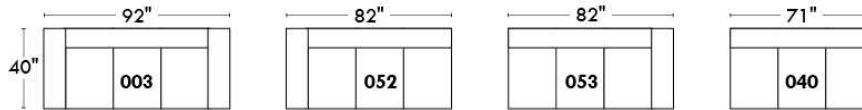

Autres | Others

Siège 23" de large | 23" Seat Width

Fauteuil berçant, pivotant et inclinable
Swivel rocking motion chair

Autres | Others

MELBOURNE

FEATURES:

*Wall hugger power recliners with full footrest (manual n/a). Manual adjustable headrest on all items (2 on square corner & stationary on wedge). Seat cushions with shaped foam + 1" layer of memory foam on top; arm with memory foam. Stitching: Small thread in fabric & large flat thread in leather. Lounge chair reclining back items with "Push Back" mechanism; wall clearance 10". *Excludes 043 & 163 chairs: Wall clearance 16"
Note: 2 recliner seats separated by a corner can not be opened at the same time. No recliner seats beside #155 Small Square Corner.