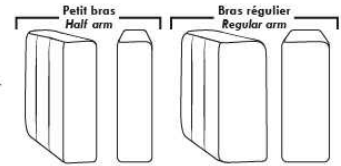

Autres | Others

Siège 23" de large | 23" Seat Width

Fauteuil berçant, pivotant et inclinable
Swivel rocking motion chair

Autres | Others

JESSE

Features: Adjustable headrest included (2 on square corner). Stitching: Small thread in fabric and large flat thread in leather. Memory foam in seat cushions. Lounge chair reclining back items with "Push Back" mechanism. Chairs #043 & #163: Have NO METAL BAR on arm.