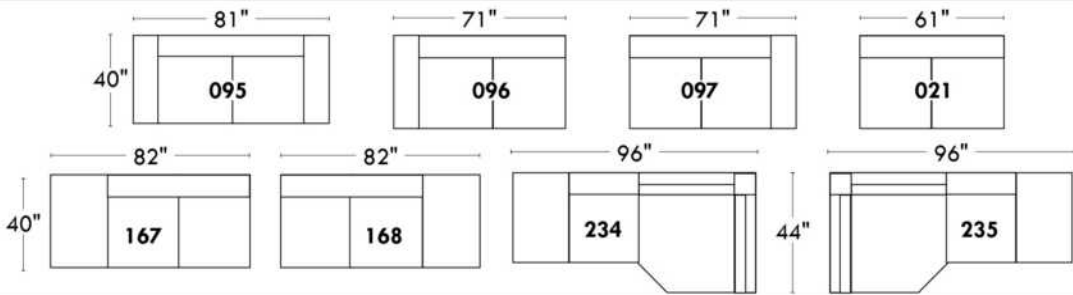

Items avec siège de 30" | Items with 30" seat