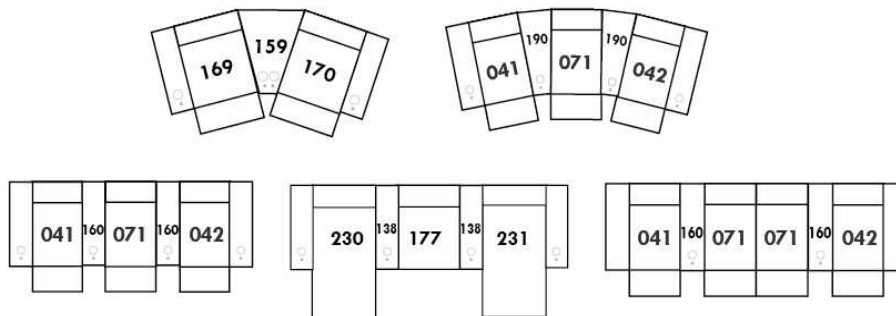

Each storage item has 2 USB ports and one electrical outlet inside the storage.

SUGGESTED CONFIGURATIONS

BUDAPEST

FEATURES:

- *Wall hugger power recliners with full footrest (manual n/a).
 - Manual adjustable headrest on all items (2 on square corner & stationary on wedge).
 - Seat cushions with shaped foam + 1" layer of memory foam on top; arm with memory foam.
 - Stitching: Small thread in fabric & large flat thread in leather.
 - Lounge chair reclining back items with "Push Back" mechanism; wall clearance 10". *Excludes 043 & 163 chairs: Wall clearance 16"
- Note: 2 recliner seats separated by a corner can not be opened at the same time. No recliner seats beside #155 Small Square Corner.