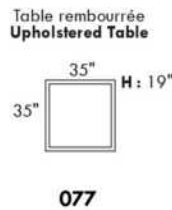

Hauteur complète 42" | Hauteur de siège 19"/20" | Hauteur devant bras 24" | Profondeur d'assise 21"
Total Height 42" | Seat Height 19"/20" | Arm Height 24" | Seat Depth 21"

SIÈGE 30" DE LARGE | 30" SEAT WIDTH

37" 72" 66" 66" 59" 095 096 097 021

37" 80" 80" 51" 51" 167 168 178 179

37" 43" 36" 36" 30" 36" 36" 64" 017 175 176 177 173 174

37" 43" 36" 36" 30" 36" 36" 64" 165 169 170 171 230 231

Inclinable | Motion   Dos inclinable | Reclining Back

SIÈGE 22" DE LARGE | 22" SEAT WIDTH

37" 79" 72" 72" 66" 003 052 053 040

37" 57" 50" 50" 44" 002 012 061 009

37" 65" 65" 43" 43" 086 045 088 089

37" 35" 29" 29" 22" 29" 29" 64" 001 057 056 051 011 005

37" 35" 29" 29" 22" 29" 29" 64" 044 041 042 071 232 233

Inclinable | Motion   Dos inclinable | Reclining Back