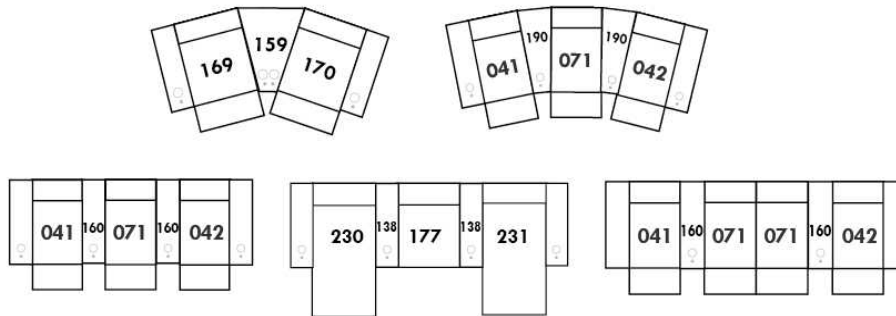

Each storage item has 2 USB ports and one electrical outlet inside the storage.

SUGGESTED CONFIGURATIONS

USA Price List

BRASILIA

LG52 available metal or wood. If wood specify color.

COMBO: Cover #2 on back only.