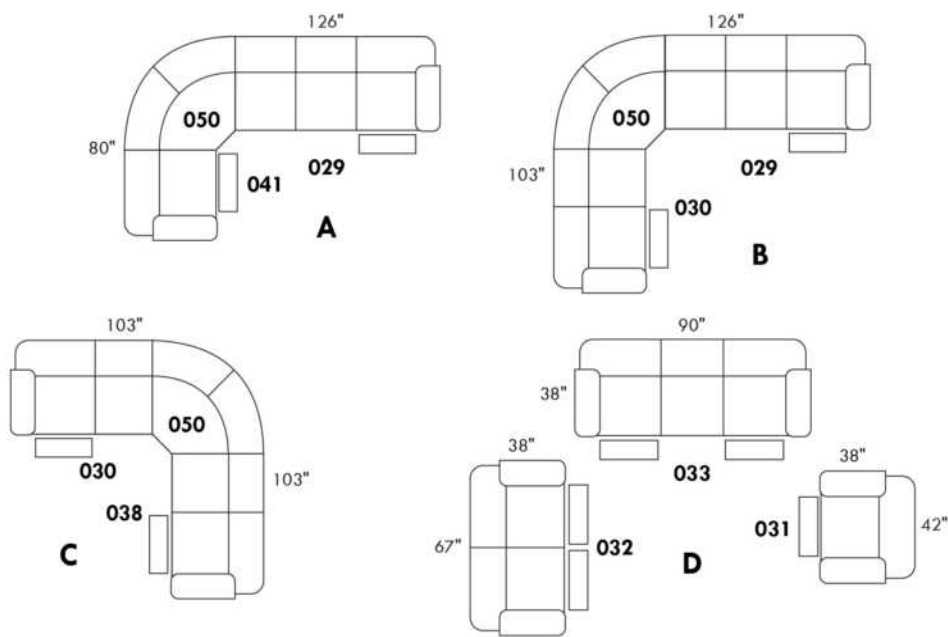

CONFIGURATIONS