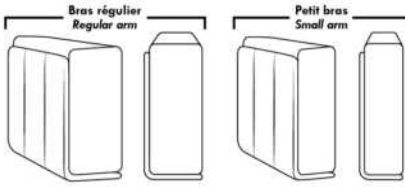

AMSTERDAM

OPTIMA

Spécifications | Specifications

- Appui-tête levé / Headrest up
- Appui-tête baissé / Headrest down
- Complètement incliné / Fully reclined

(A) Hauteur complète 40" / Total Height
(B) Hauteur appui-tête baissé 33" / Height headrest down
(C) Hauteur du bras 24,5" / Arm Height
(D) Hauteur du siège 19,5" / Seat height
(E) Profondeur inclinée 65" / Depth fully reclined
(F) Profondeur d'assise 20" ou/ou 22" / Seat depth
(G) Profondeur appui-tête monté 36" / Depth with headrest up

Siège 30" de large | 30" Seat Width

82" 72" 72" 61"
40" 095 096 097 021
96" 82" 82"
40" 234 167 168
44"
96" 82" 82"
44" 235 223 224
Allongé à rangement / Bumper with storage
52" 42" 42" 31" 42" 42"
40" 017 175 176 177 173 174
42"/44" Profondeur Depth
Inclinable / Motion 42" 42" 31" 42" 42"
40" 165 169 170 171 230 231
42"/44" Profondeur Depth
Dos inclinable / Push back
Allongé à rangement / Bumper with storage
52" 52" 52" 52"
40" 178 179 221 222

Siège 23" de large | 23" Seat Width

68" 58" 58" 47"
40" 002 012 061 009
68" 68" 89" 89"
40" 086 045 048 024
44"
68" 68"
40" 186 187
Allongé à rangement / Bumper with storage
45" 35" 35" 24" 35" 35"
40" 001 057 056 051 011 005
42"/44" Profondeur Depth
45" 45"
40" 088 089
Inclinable / Motion 35" 35" 24" 35" 35"
40" 044 041 042 071 232 233
42"/44" Profondeur Depth
Dos inclinable / Push back
Allongé à rangement / Bumper with storage
45" 45"
40" 188 189
92" 82" 82" 71"
40" 003 052 053 040

Autres | Others

Fauteuil berçant, pivotant et inclinable / Swivel, rocking motion chair
N'est pas un mécanisme protège-mur / Not a wall hugger mechanism
Dégagement mural: 16" / Wall clearance: 16"

Simple / Single: 30" H=42", 34", 19"
Double: 33" H=42", 34", 22"

Centre rond / Wedge: 49" H=33", 49"
Coin carré / Square corner: 44" H=40", 44"
Petit coin carré / Small corner: 40" H=40", 40"
Pout à rangement / Storage ottoman: 30" H=17", 22", 124
Bras centre / Straight arm: 9" H=24,5", 36", 138
Rangement à angle / Wedge storage: 25" H=24,5", 36", 159
Rangement droit / Straight storage: 10" H=24,5", 36", 160
Petit rangement à angle / Small Wedge storage: 20" H=24,5", 36", 190

30" Populaires | Popular CONFIGURATIONS 23"

84" 115" 116" 116" 102" 103"
40" 169 170 169 171 174 096 055 041 042 041 071 005 012 055 041 071 024
62" 62" 62" 102" 89"
A B C J K L M
169 171 235 171 170 102"

Nos produits sont fabriqués à la main et des variations mineures peuvent survenir. / Our product is hand-made and minor variations can occur.