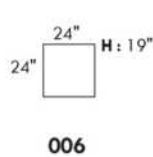

Hauteur complète 42" | Hauteur de siège 19"/20" | Hauteur devant bras 24" | Profondeur d'assise 21"
Total Height 42" | Seat Height 19"/20" | Arm Height 24" | Seat Depth 21"

SIÈGE 30" DE LARGE | 30" SEAT WIDTH

37" 72" 66" 66" 59" 095 096 097 021

37" 80" 80" 51" 51" 167 168 178 179

37" 43" 36" 36" 30" 36" 36" 64" 017 175 176 177 173 174

37" 43" 36" 36" 30" 36" 36" 64" 165 169 170 171 230 231

Inclinable | Motion   Dos inclinable | Reclining Back

SIÈGE 22" DE LARGE | 22" SEAT WIDTH

37" 79" 72" 72" 66" 003 052 053 040

37" 57" 50" 50" 44" 002 012 061 009

37" 65" 65" 43" 43" 086 045 088 089

37" 35" 29" 29" 22" 29" 29" 64" 001 057 056 051 011 005

37" 35" 29" 29" 22" 29" 29" 64" 044 041 042 071 232 233

Inclinable | Motion   Dos inclinable | Reclining Back