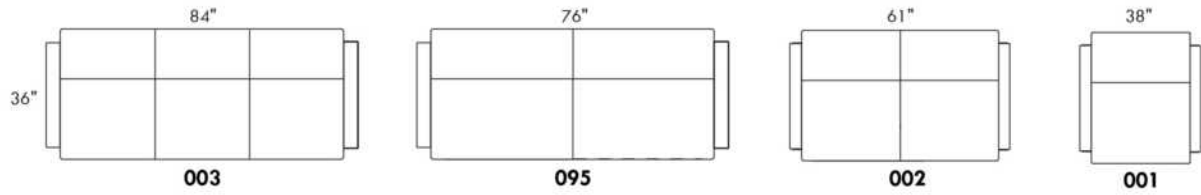

MIAMI

Hauteur complète 35" | Hauteur de siège 19" | Hauteur devant bras 26" | Profondeur d'assise 21"
Total Height 35" | Seat Height 19" | Arm Height 26" | Seat Depth 21"

www.jaymar.ca