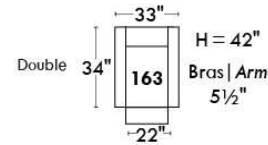

Autres | Others

Siège 23" de large | 23" Seat Width

Fauteuil berçant, pivotant et inclinable
Swivel rocking motion chair

Autres | Others

MELBOURNE

FEATURES:

*Wall hugger power recliners with full footrest (manual n/a). Manual adjustable headrest on all items (2 on square corner & stationary on wedge). Seat cushions with shaped foam + 1" layer of memory foam on top; arm with memory foam. Stitching: Small thread in fabric & large flat thread in leather. Lounge chair reclining back items with "Push Back" mechanism; wall clearance 10". *Excludes 043 & 163 chairs: Wall clearance 16"
Note: 2 recliner seats separated by a corner can not be opened at the same time. No recliner seats beside #155 Small Square Corner.