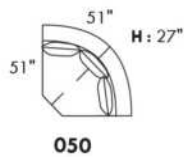

Hauteur complète 42" | Hauteur de siège 19"/20" | Hauteur devant bras 24" | Profondeur d'assise 21"
Total Height 42" | Seat Height 19"/20" | Arm Height 24" | Seat Depth 21"

SIÈGE 30" DE LARGE | 30" SEAT WIDTH

37" 72" 66" 66" 59" 095 096 097 021

37" 80" 80" 51" 51" 167 168 178 179

37" 43" 36" 36" 30" 36" 36" 64" 017 175 176 177 173 174

37" 43" 36" 36" 30" 36" 36" 64" 165 169 170 171 230 231

Inclinable | Motion   Dos inclinable | Reclining Back

SIÈGE 22" DE LARGE | 22" SEAT WIDTH

37" 79" 72" 72" 66" 003 052 053 040

37" 57" 50" 50" 44" 002 012 061 009

37" 65" 65" 43" 43" 086 045 088 089

37" 35" 29" 29" 22" 29" 29" 64" 001 057 056 051 011 005

37" 35" 29" 29" 22" 29" 29" 64" 044 041 042 071 232 233

Inclinable | Motion   Dos inclinable | Reclining Back