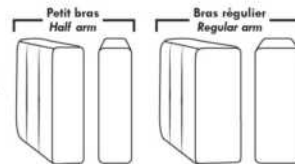

Items avec siège de 30" | Items with 30" seat

Spécifications | Specifications

- ☐ Appui-tête levé / Headrest up
- ☐ Appui-tête baissé / Headrest down
- ☐ Complètement incliné / Fully reclined
- (A) Hauteur complète 40" / Total Height
- (B) Hauteur appui-tête baissé 33" / Height headrest down
- (C) Hauteur du bras 24" / Arm Height
- (D) Hauteur du siège 19,5" / Seat height
- (E) Profondeur incliné 65" / Depth fully reclined
- (F) Profondeur d'assise 20" ou/ou 22" / Seat depth

Autres | Others

www.jaymar.ca
Toutes les dimensions indiquées sont au pouce près. Nos produits sont fabriqués à la main et des variations mineures peuvent survenir.
All dimensions indicated are to the nearest inch. Our product is hand-made and minor variations can occur.