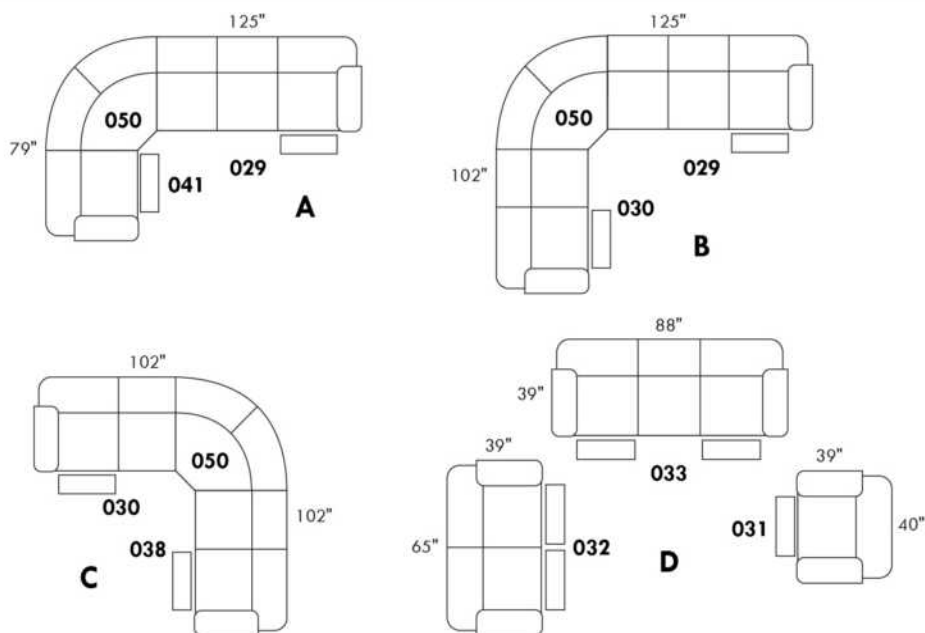

CONFIGURATIONS