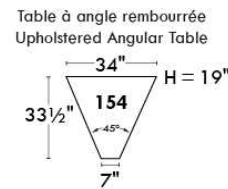

Autres | Others

Siège 23" de large | 23" Seat Width

Fauteuil berçant, pivotant et inclinable
Swivel rocking motion chair

Autres | Others

MELBOURNE

FEATURES:

*Wall hugger power recliners with full footrest (manual n/a). Manual adjustable headrest on all items (2 on square corner & stationary on wedge). Seat cushions with shaped foam + 1" layer of memory foam on top; arm with memory foam. Stitching: Small thread in fabric & large flat thread in leather. Lounge chair reclining back items with "Push Back" mechanism; wall clearance 10". *Excludes 043 & 163 chairs: Wall clearance 16"
Note: 2 recliner seats separated by a corner can not be opened at the same time. No recliner seats beside #155 Small Square Corner.