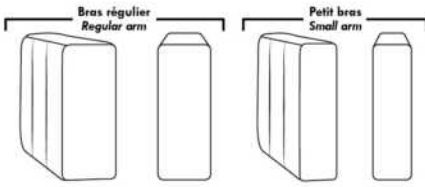

CHAMONIX

OPTIMA