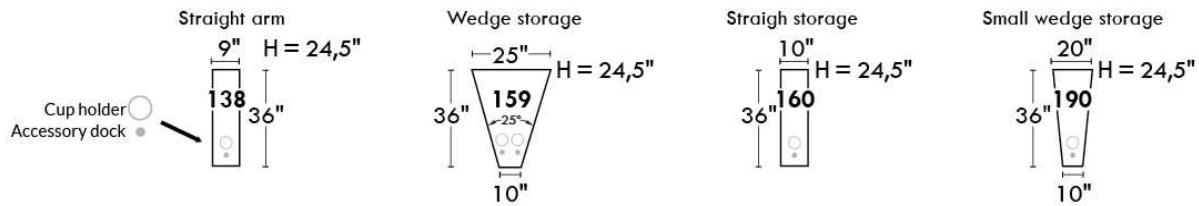

Each storage item has 2 USB ports and one electrical outlet inside the storage.

SUGGESTED CONFIGURATIONS

MARSEILLE

FEATURES:

- *Wall hugger power recliners with full footrest (manual n/a).
 - Manual adjustable headrest on all items (2 on square corner & stationary on wedge).
 - Seat cushions with shaped foam + 1" layer of memory foam on top; arm with memory foam.
 - Stitching: Small thread in fabric & large flat thread in leather.
 - Lounge chair reclining back items with "Push Back" mechanism; wall clearance 10". *Excludes 043 & 163 chairs: Wall clearance 16"
- Note: 2 recliner seats separated by a corner can not be opened at the same time. No recliner seats beside item #155.