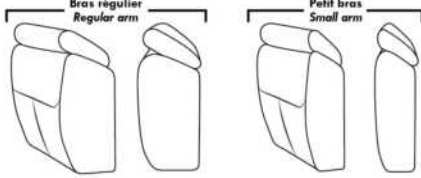

VENICE

OPTIMA

Spécifications | Specifications

☐ Appui-tête levé / Headrest up
☐ Appui-tête baissé / Headrest down
☐ Complètement incliné / Fully reclined

(A) Hauteur complète 40" / Total Height
(B) Hauteur appui-tête baissé 33" / Height headrest down
(C) Hauteur du bras 22,5" / Arm Height
(D) Hauteur du siège 19,5" / Seat height
(E) Profondeur inclinée 65" / Depth fully reclined
(F) Profondeur d'assise 20" ou / 22" / Seat depth
(G) Profondeur appui-tête monté 36" / Depth with headrest up

Siège 30" de large | 30" Seat Width

Siège 23" de large | 23" Seat Width

Autres | Others

Fauteuil berçant, pivotant et inclinable
Swivel, rocking motion chair
N'est pas un mécanisme protège-mur / Not a wall hugger mechanism
Dégagement mural: 16" / Wall clearance: 16"

30" Populaires | Popular CONFIGURATIONS 23"

Nos produits sont fabriqués à la main et des variations mineures peuvent survenir. Our product is hand-made and minor variations can occur.