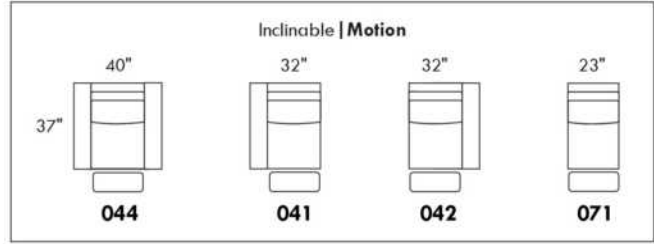

ODESSA

Hauteur complète 35" | Hauteur de siège 19" | Hauteur devant bras 25" | Profondeur d'assise 21"/22"
Total Height 35" | Seat Height 19" | Arm Height 25" | Seat Depth 21"/22"

www.jaymar.ca
Toutes les dimensions indiquées sont au pouce près. Nos produits sont fabriqués à la main et des variations mineures peuvent survenir.
All dimensions indicated are to the nearest inch. Our product is hand-made and minor variations can occur.