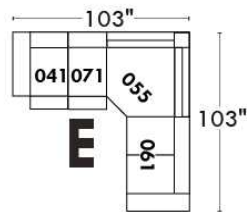

Autres | Others

Siège 23" de large | 23" Seat Width

Fauteuil berçant, pivotant et inclinable
Swivel rocking motion chair

Autres | Others

MELBOURNE

FEATURES:

*Wall hugger power recliners with full footrest (manual n/a). Manual adjustable headrest on all items (2 on square corner & stationary on wedge). Seat cushions with shaped foam + 1" layer of memory foam on top; arm with memory foam. Stitching: Small thread in fabric & large flat thread in leather. Lounge chair reclining back items with "Push Back" mechanism; wall clearance 10". *Excludes 043 & 163 chairs: Wall clearance 16"
Note: 2 recliner seats separated by a corner can not be opened at the same time. No recliner seats beside #155 Small Square Corner.