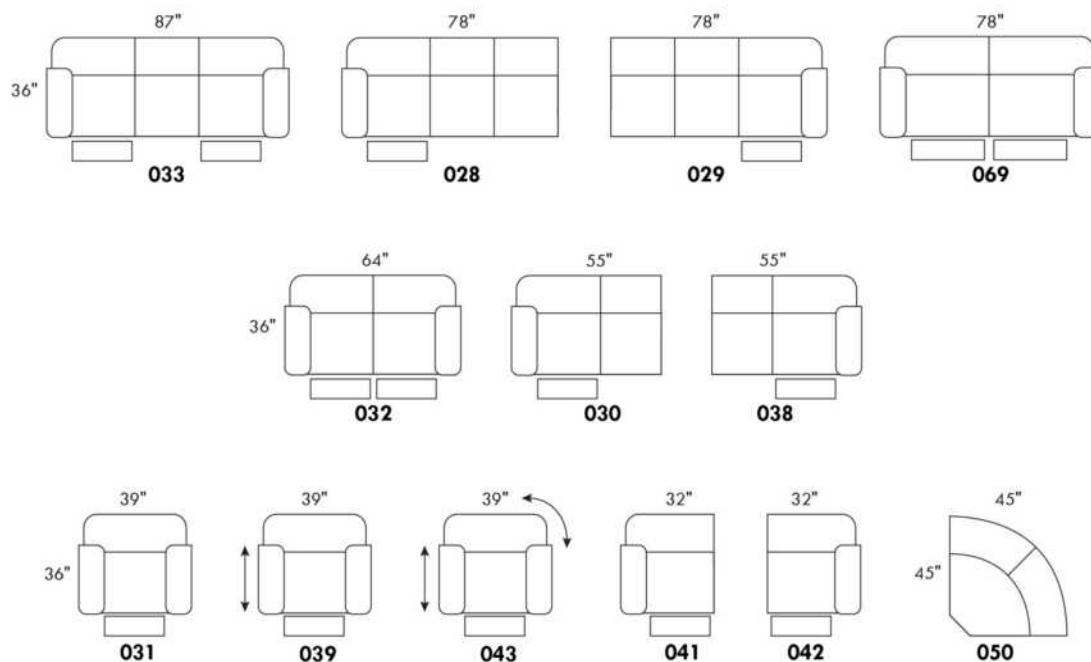

39944

Hauteur complète 41" | Hauteur de siège 19" | Hauteur devant bras 26" | Profondeur d'assise 22"
Total Height 41" | Seat Height 19" | Arm Height 26" | Seat Depth 22"