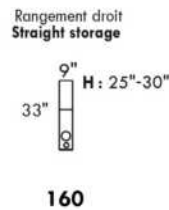

Hauteur complète 42" | Hauteur de siège 19"/20" | Hauteur devant bras 24" | Profondeur d'assise 21"
Total Height 42" | Seat Height 19"/20" | Arm Height 24" | Seat Depth 21"

SIÈGE 30" DE LARGE | 30" SEAT WIDTH

37" 72" 66" 66" 59" 095 096 097 021

37" 80" 80" 51" 51" 167 168 178 179

37" 43" 36" 36" 30" 36" 36" 64" 017 175 176 177 173 174

37" 43" 36" 36" 30" 36" 36" 64" 165 169 170 171 230 231

Inclinable | Motion   Dos inclinable | Reclining Back

SIÈGE 22" DE LARGE | 22" SEAT WIDTH

37" 79" 72" 72" 66" 003 052 053 040

37" 57" 50" 50" 44" 002 012 061 009

37" 65" 65" 43" 43" 086 045 088 089

37" 35" 29" 29" 22" 29" 29" 64" 001 057 056 051 011 005

37" 35" 29" 29" 22" 29" 29" 64" 044 041 042 071 232 233

Inclinable | Motion   Dos inclinable | Reclining Back