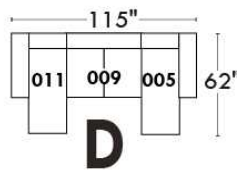

Autres | Others

Siège 23" de large | 23" Seat Width

Fauteuil berçant, pivotant et inclinable
Swivel rocking motion chair

Autres | Others

JESSE

Features: Adjustable headrest included (2 on square corner). Stitching: Small thread in fabric and large flat thread in leather. Memory foam in seat cushions. Lounge chair reclining back items with "Push Back" mechanism. Chairs #043 & #163: Have NO METAL BAR on arm.