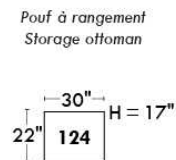

Autres | Others