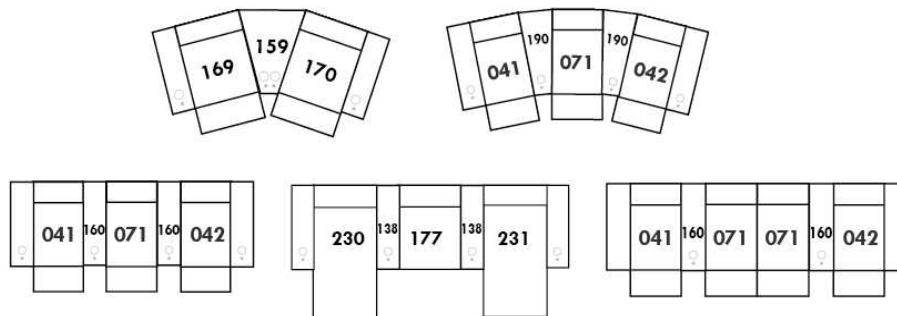

Each storage item has 2 USB ports and one electrical outlet inside the storage.

SUGGESTED CONFIGURATIONS

MARSEILLE

FEATURES:

- *Wall hugger power recliners with full footrest (manual n/a).
 - Manual adjustable headrest on all items (2 on square corner & stationary on wedge).
 - Seat cushions with shaped foam + 1" layer of memory foam on top; arm with memory foam.
 - Stitching: Small thread in fabric & large flat thread in leather.
 - Lounge chair reclining back items with "Push Back" mechanism; wall clearance 10". *Excludes 043 & 163 chairs: Wall clearance 16"
- Note: 2 recliner seats separated by a corner can not be opened at the same time. No recliner seats beside item #155.