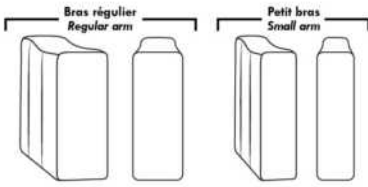

Spécifications | Specifications

☐ Appui-tête levé / Headrest up
☐ Appui-tête baissé / Headrest down
☐ Complètement incliné / Fully reclined

(A) Hauteur complète 40" / Total Height
(B) Hauteur appui-tête baissé 33" / Height headrest down
(C) Hauteur du bras 24,5" / Arm Height
(D) Hauteur du siège 19,5" / Seat height
(E) Profondeur inclinée 65" / Depth fully reclined
(F) Profondeur d'assise 20" ou/ou 22" / Seat depth
(G) Profondeur appui-tête monté 36" / Depth with headrest up

Siège 30" de large | 30" Seat Width

80" 71" 71" 61"
40" 095 096 097 021
96" 82" 82"
40" 234 167 168
44"
96" 82" 82"
44" 235 223 224
Allongé à rangement / Bumper with storage
41" 41"
40" 017 175 176 177 173 174
42"/44" Profondeur Depth
Inclinable / Motion 41" 41" 31" 41" 41"
40" 165 169 170 171 230 231
42"/44" Profondeur Depth
Dos inclinable / Push back
Allongé à rangement / Bumper with storage
52" 52" 52" 52"
40" 178 179 221 222

Siège 23" de large | 23" Seat Width

66" 57" 57" 47"
40" 002 012 061 009
68" 68" 89" 89"
40" 086 045 048 024
44"
68" 68"
40" 186 187
Allongé à rangement / Bumper with storage
34" 34" 45" 45"
40" 001 057 056 051 011 005 088 089
42"/44" Profondeur Depth
Inclinable / Motion 34" 34" 24" 34" 34"
40" 044 041 042 071 232 233
42"/44" Profondeur Depth
Dos inclinable / Push back
Allongé à rangement / Bumper with storage
45" 45"
40" 188 189
90" 81" 81" 71"
40" 003 052 053 040

Autres | Others

Fauteuil berçant, pivotant et inclinable / **Swivel, rocking motion chair**
N'est pas un mécanisme protège-mur / Not a wall hugger mechanism
Dégagement mural: 16" / Wall clearance: 16"

Simple / Single: 30" H = 42", 34" 19"
Double: 33" H = 42", 34" 22"

Centre rond / Wedge: 49" H = 33", 49" 050
Coin carré / Square corner: 44" H = 40", 44" 055
Petit coin carré / Small corner: 40" H = 40", 40" 155
Pout à rangement / Storage ottoman: 30" H = 17", 22" 124
Bras centre / Straight arm: 10" H = 24,5", 36" 138
Rangement à angle / Wedge storage: 25" H = 24,5", 36" 159
Rangement droit / Straight storage: 10" H = 24,5", 36" 160
Petit rangement à angle / Small Wedge storage: 20" H = 24,5", 36" 190

30" Populaires | Popular CONFIGURATIONS 23"

82" 113" 115" 115" 102" 102"
40" 169 170 169 171 174 096 055 041 042 005 012 055 041 071 074
62" 62" 115" 102" 89"
40" 169 171 235 171 170 071 042 074

Nos produits sont fabriqués à la main et des variations mineures peuvent survenir. / Our product is hand-made and minor variations can occur.