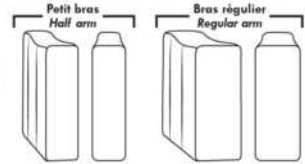

Items avec siège de 30" | Items with 30" seat