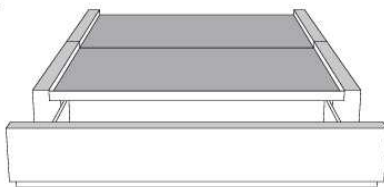

Rangement à tiroir frontal
With Front Drawer
440-441

Base lit simple N/D | Single base N/A