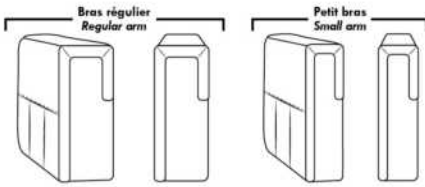

COLOGNE

OPTIMA

Spécifications | Specifications

☐ Appui-tête levé / Headrest up
☐ Appui-tête baissé / Headrest down
☐ Complètement incliné / Fully reclined

(A) Hauteur complète 40" / Total Height
(B) Hauteur appui-tête baissé 33" / Height headrest down
(C) Hauteur du bras 24" / Arm Height
(D) Hauteur du siège 19,5" / Seat height
(E) Profondeur inclinée 65" / Depth fully reclined
(F) Profondeur d'assise 20" ou/ou 22" / Seat depth
(G) Profondeur appui-tête monté 36" / Depth with headrest up

Siège 30" de large | 30" Seat Width

79" 70" 70" 61"
40" 095 096 097 021
96" 82" 82"
40" 234 167 168
44"
96" 82" 82"
44" 235 223 224
Allongé à rangement / Bumper with storage
49" 40" 40" 31" 40" 40"
40" 017 175 176 177 173 62" 174
42"/44" Profondeur Depth
Inclinable / Motion   Dos inclinable / Push back
49" 40" 40" 31" 40" 40"
40" 165 169 170 171 230 62" 231
42"/44" Profondeur Depth
Allongé à rangement / Bumper with storage
52" 52" 52" 52"
40" 178 179 221 222

Siège 23" de large | 23" Seat Width

65" 56" 56" 47"
40" 002 012 061 009
68" 68" 89" 89"
40" 086 045 048 024
44"
68" 68"
40" 186 187
Allongé à rangement / Bumper with storage
42" 33" 33" 24" 33" 33"
40" 001 057 056 051 011 62" 005
42"/44" Profondeur Depth
45" 45"
40" 088 089
Inclinable / Motion   Dos inclinable / Push back   Allongé à rangement / Bumper with storage
42" 33" 33" 24" 33" 33"
40" 044 041 042 071 232 62" 233
42"/44" Profondeur Depth
45" 45"
40" 188 189
89" 80" 80" 71"
40" 003 052 053 040

Autres | Others

Fauteuil berçant, pivotant et inclinable / **Swivel, rocking motion chair**
N'est pas un mécanisme protège-mur / Not a wall hugger mechanism
Dégagement mural: 16" / Wall clearance: 16"

Centre rond / Wedge: 49" H=33", 050
Coin carré / Square corner: 44" H=40", 055
Petit coin carré / Small corner: 40" H=40", 155
Pout à rangement / Storage ottoman: 30" H=17", 124
Bras centre / Straight arm: 9" H=24", 138
Rangement à angle / Wedge storage: 25" H=24", 159
Rangement droit / Straight storage: 10" H=24", 160
Petit rangement à angle / Small Wedge storage: 20" H=24", 190

30" Populaires | Popular CONFIGURATIONS 23"

80" 111" 115" 101" 101"
40" 169 170 169 171 174 62" 096 055 041 042 90" 041 071 005 62" 012 055 101" 041 071 101" 071 042 89"
40" 169 171 235 96" 171 170 101"

Notre produits sont fabriqués à la main et des variations mineures peuvent survenir. Our product is hand-made and minor variations can occur.