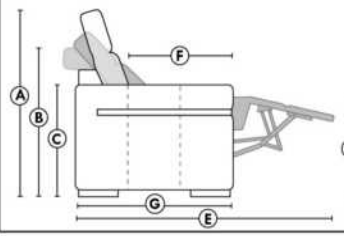

Spécifications | Specifications