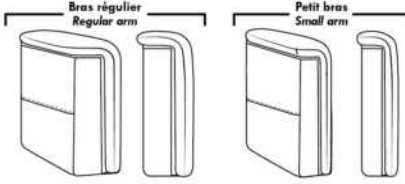

MELBOURNE

OPTIMA

Spécifications | Specifications

- ☐ Appui-tête levé / Headrest up
- ☐ Appui-tête baissé / Headrest down
- ☐ Complètement incliné / Fully reclined

- (A) Hauteur complète 40" / Total Height
- (B) Hauteur appui-tête baissé 33" / Height headrest down
- (C) Hauteur du bras 24,5" / Arm Height
- (D) Hauteur du siège 19,5" / Seat height
- (E) Profondeur inclinée 65" / Depth fully reclined
- (F) Profondeur d'assise 20" ou/ou 22" / Seat depth
- (G) Profondeur appui-tête monté 36" / Depth with headrest up

Siège 30" de large | 30" Seat Width

Siège 23" de large | 23" Seat Width

Autres | Others

Fauteuil berçant, pivotant et inclinable / **Swivel, rocking motion chair**
N'est pas un mécanisme protège-mur / Not a wall hugger mechanism
Dégagement mural: 16" / Wall clearance: 16"

30" Populaires | Popular CONFIGURATIONS 23"

Nos produits sont fabriqués à la main et des variations mineures peuvent survenir. Our product is hand-made and minor variations can occur.