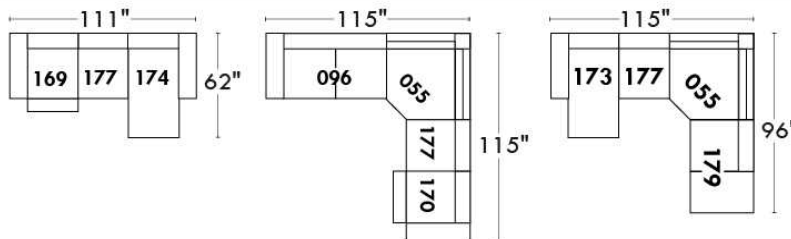

Autres | Others

Siège 23" de large | 23" Seat Width

Fauteuil berçant, pivotant et inclinable
Swivel rocking motion chair

Autres | Others

MONTE-CARLO

Features: Adjustable headrest included with all items (2 with square corner). Stitching: French Stitch. In fabric: small thread & in Leather: Large flat thread. Memory foam in arms & seat cushions. Lounge Chair Reclining Back items with "Push Back" mechanism. Cupholder N/A with this style.