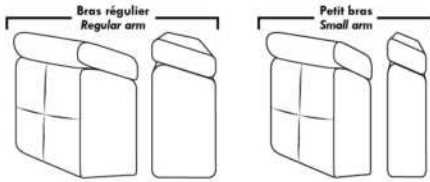

LONDON

OPTIMA