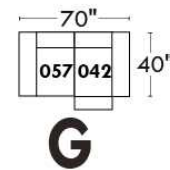

Autres | Others

Siège 23" de large | 23" Seat Width

Fauteuil berçant, pivotant et inclinable
Swivel rocking motion chair

Autres | Others

MELBOURNE

FEATURES:

*Wall hugger power recliners with full footrest (manual n/a). Manual adjustable headrest on all items (2 on square corner & stationary on wedge). Seat cushions with shaped foam + 1" layer of memory foam on top; arm with memory foam. Stitching: Small thread in fabric & large flat thread in leather. Lounge chair reclining back items with "Push Back" mechanism; wall clearance 10". *Excludes 043 & 163 chairs: Wall clearance 16"
Note: 2 recliner seats separated by a corner can not be opened at the same time. No recliner seats beside #155 Small Square Corner.