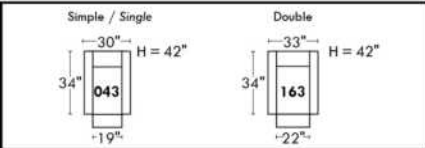

Autres | Others

Fauteuil berçant, pivotant et inclinable
N'est pas un mécanisme protège-mur / Dégagement mural: 16"
Swivel, rocking motion chair
Not a wall hugger mechanism / Wall clearance: 16"