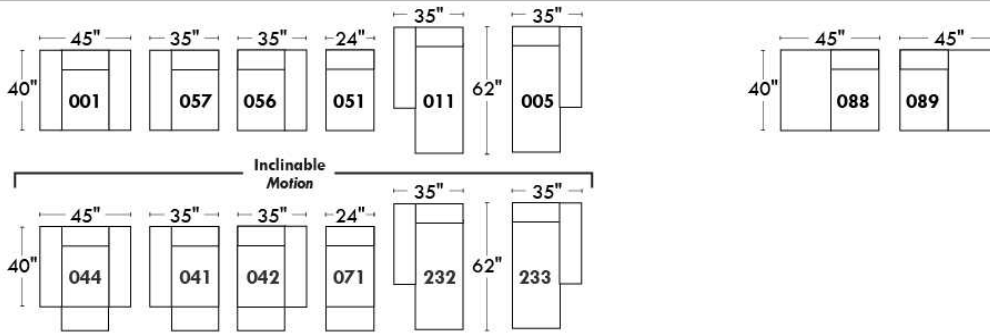

Autres | Others

Siège 23" de large | 23" Seat Width

Fauteuil berçant, pivotant et inclinable
Swivel rocking motion chair

Autres | Others

MELBOURNE

FEATURES:

*Wall hugger power recliners with full footrest (manual n/a). Manual adjustable headrest on all items (2 on square corner & stationary on wedge). Seat cushions with shaped foam + 1" layer of memory foam on top; arm with memory foam. Stitching: Small thread in fabric & large flat thread in leather. Lounge chair reclining back items with "Push Back" mechanism; wall clearance 10". *Excludes 043 & 163 chairs: Wall clearance 16"
Note: 2 recliner seats separated by a corner can not be opened at the same time. No recliner seats beside #155 Small Square Corner.