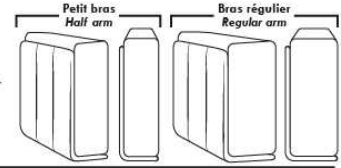

Autres | Others

Siège 23" de large | 23" Seat Width

Fauteuil berçant, pivotant et inclinable
Swivel rocking motion chair

Autres | Others

MELBOURNE

FEATURES:

*Wall hugger power recliners with full footrest (manual n/a). Manual adjustable headrest on all items (2 on square corner & stationary on wedge). Seat cushions with shaped foam + 1" layer of memory foam on top; arm with memory foam. Stitching: Small thread in fabric & large flat thread in leather. Lounge chair reclining back items with "Push Back" mechanism; wall clearance 10". *Excludes 043 & 163 chairs: Wall clearance 16"
Note: 2 recliner seats separated by a corner can not be opened at the same time. No recliner seats beside #155 Small Square Corner.