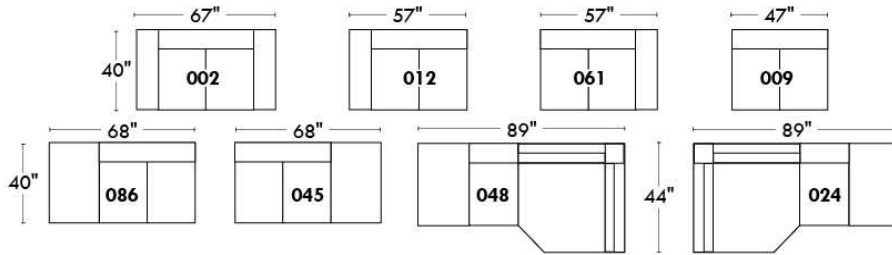

Autres | Others

Siège 23" de large | 23" Seat Width

Fauteuil berçant, pivotant et inclinable
Swivel rocking motion chair

Autres | Others

JESSE

Features: Adjustable headrest included (2 on square corner). Stitching: Small thread in fabric and large flat thread in leather. Memory foam in seat cushions. Lounge chair reclining back items with "Push Back" mechanism. Chairs #043 & #163: Have NO METAL BAR on arm.