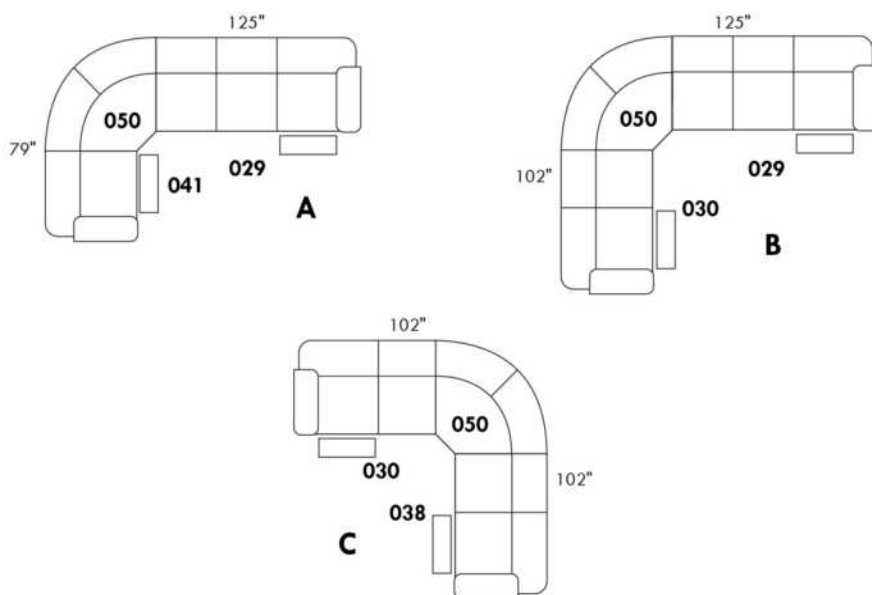

CONFIGURATIONS