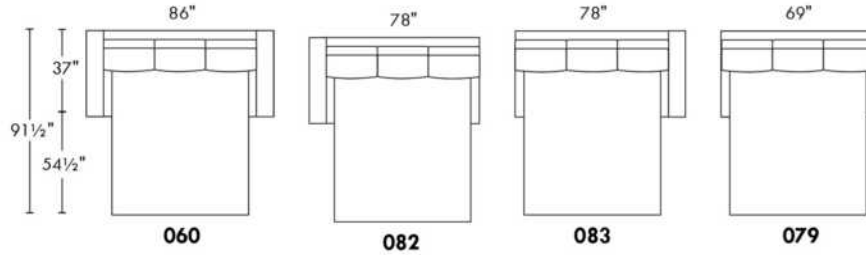

ODESSA

Hauteur complète 35" | Hauteur de siège 19" | Hauteur devant bras 25" | Profondeur d'assise 21"/22"
Total Height 35" | Seat Height 19" | Arm Height 25" | Seat Depth 21"/22"

www.jaymar.ca
Toutes les dimensions indiquées sont au pouce près. Nos produits sont fabriqués à la main et des variations mineures peuvent survenir.
All dimensions indicated are to the nearest inch. Our product is hand-made and minor variations can occur.