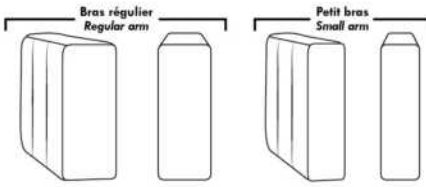

SEATTLE

OPTIMA

Spécifications | Specifications

☐ Appui-tête levé / Headrest up
☐ Appui-tête baissé / Headrest down
☐ Complètement incliné / Fully reclined

(A) Hauteur complète 40" / Total Height
(B) Hauteur appui-tête baissé 33" / Height headrest down
(C) Hauteur du bras 24" / Arm Height
(D) Hauteur du siège 19,5" / Seat height
(E) Profondeur inclinée 65" / Depth fully reclined
(F) Profondeur d'assise 20" ou/ou 22" / Seat depth
(G) Profondeur appui-tête monté 36" / Depth with headrest up

Siège 30" de large | 30" Seat Width

79" 70" 70" 61"
40" 095 096 097 021
96" 82" 82"
40" 234 167 168
44"
96" 82" 82"
44" 235 223 224
Allongé à rangement / Bumper with storage
49" 40" 40" 31" 40" 40"
40" 017 175 176 177 173 62" 174
42"/44" Profondeur Depth
Inclinable / Motion   Dos inclinable / Push back
49" 40" 40" 31" 40" 40"
40" 165 169 170 171 230 62" 231
42"/44" Profondeur Depth
Allongé à rangement / Bumper with storage
52" 52" 52" 52"
40" 178 179 221 222

Siège 23" de large | 23" Seat Width

65" 56" 56" 47"
40" 002 012 061 009
68" 68" 89" 89"
40" 086 045 048 024
44"
68" 68"
40" 186 187
Allongé à rangement / Bumper with storage
42" 33" 33" 24" 33" 33"
40" 001 057 056 051 011 62" 005
42"/44" Profondeur Depth
45" 45"
40" 088 089
Inclinable / Motion   Dos inclinable / Push back   Allongé à rangement / Bumper with storage
42" 33" 33" 24" 33" 33"
40" 044 041 042 071 232 62" 233
42"/44" Profondeur Depth
45" 45"
40" 188 189
89" 80" 80" 71"
40" 003 052 053 040

Autres | Others

Fauteuil berçant, pivotant et inclinable / **Swivel, rocking motion chair**
N'est pas un mécanisme protège-mur / Not a wall hugger mechanism
Dégagement mural: 16" / Wall clearance: 16"

Centre rond / Wedge: 49" H=33"
Coin carré / Square corner: 44" H=40"
Petit coin carré / Small corner: 40" H=40"
Pout à rangement / Storage ottoman: 30" H=17"
Bras centre / Straight arm: 9" H=24"
Rangement à angle / Wedge storage: 25" H=24"
Rangement droit / Straight storage: 10" H=24"
Petit rangement à angle / Small Wedge storage: 20" H=24"

30" Populaires | Popular CONFIGURATIONS 23"

80" 111" 80" 111"
40" 169 170 169 171 174 62"
A B
115" 115"
40" 169 171 235 96"
D
115" 115"
40" 096 055 171 170
C
66" 90" 101" 101"
40" 041 042 041 071 005 62" 012 055 071 042 101"
J K L M
101" 89"
041 071 024