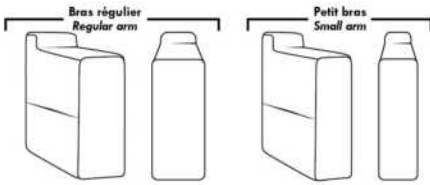

MALAGA

OPTIMA