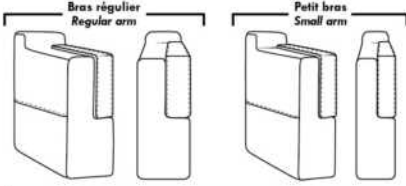

Spécifications | Specifications

☐ Appui-tête levé / Headrest up
☐ Appui-tête baissé / Headrest down
☐ Complètement incliné / Fully reclined

(A) Hauteur complète 40" / Total Height
(B) Hauteur appui-tête baissé 33" / Height headrest down
(C) Hauteur du bras 24,5" / Arm Height
(D) Hauteur du siège 19,5" / Seat height
(E) Profondeur inclinée 65" / Depth fully reclined
(F) Profondeur d'assise 20" ou/ou 22" / Seat depth
(G) Profondeur appui-tête monté 36" / Depth with headrest up

Siège 30" de large | 30" Seat Width

81" 71" 71" 61"
40" 095 096 097 021
96" 82" 82"
40" 234 167 168
44"
96" 82" 82"
44" 235 223 224
Allongé à rangement / Bumper with storage
41" 41"
40" 017 175 176 177 173 174
42"/44" Profondeur Depth
Inclinaison / Motion 165 169 170 171 230 231
40" 51" 41" 41" 31" 41" 41"
42"/44" Profondeur Depth
Dos inclinable / Push back
Allongé à rangement / Bumper with storage
52" 52" 52" 52"
40" 178 179 221 222

Siège 23" de large | 23" Seat Width

67" 57" 57" 47"
40" 002 012 061 009
68" 68" 89" 89"
40" 086 045 048 024
44"
68" 68"
40" 186 187
Allongé à rangement / Bumper with storage
44" 45" 45"
40" 088 089
42"/44" Profondeur Depth
Inclinaison / Motion 044 041 042 071 232 233
40" 44" 34" 34" 24" 34" 34"
42"/44" Profondeur Depth
Dos inclinable / Push back
Allongé à rangement / Bumper with storage
45" 45"
40" 188 189
91" 81" 81" 71"
40" 003 052 053 040

Autres | Others

Fauteuil berçant, pivotant et inclinable / **Swivel, rocking motion chair**
N'est pas un mécanisme protège-mur / Not a wall hugger mechanism
Dégagement mural: 16" / Wall clearance: 16"

Simple / Single: 30" x 34" x 19" H = 42"
Double: 33" x 34" x 22" H = 42"

Centre rond / Wedge: 49" x 49" x 49" H = 33"
Coin carré / Square corner: 44" x 44" x 44" H = 40"
Petit coin carré / Small corner: 40" x 40" x 40" H = 40"
Pouf à rangement / Storage ottoman: 30" x 22" x 22" H = 17"

30" Populaires | Popular CONFIGURATIONS 23"

82" 113" 115" 115" 102" 102"
40" 169 170 169 171 174 096 055 041 042 041 071 005 012 055 041 071 042 041 071 024
62" 62" 102" 89"
115" 96" 115" 102"

Nos produits sont fabriqués à la main et des variations mineures peuvent survenir. Our product is hand-made and minor variations can occur.