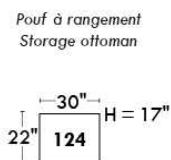

Autres | Others

Siège 23" de large | 23" Seat Width

Fauteuil berçant, pivotant et inclinable
Swivel rocking motion chair

Autres | Others

MELBOURNE

FEATURES:

*Wall hugger power recliners with full footrest (manual n/a). Manual adjustable headrest on all items (2 on square corner & stationary on wedge). Seat cushions with shaped foam + 1" layer of memory foam on top; arm with memory foam. Stitching: Small thread in fabric & large flat thread in leather. Lounge chair reclining back items with "Push Back" mechanism; wall clearance 10". *Excludes 043 & 163 chairs: Wall clearance 16"
Note: 2 recliner seats separated by a corner can not be opened at the same time. No recliner seats beside #155 Small Square Corner.