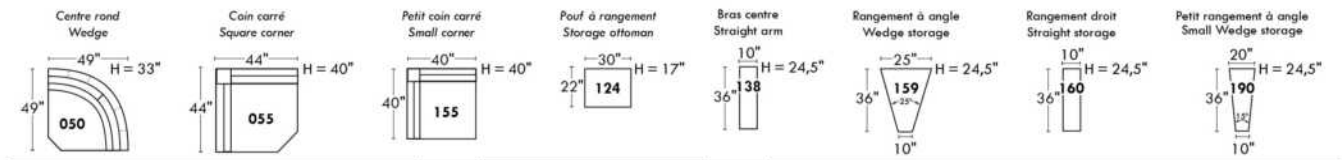

Autres | Others

Fauteuil berçant, pivotant et inclinable
N'est pas un mécanisme protège-mur / Dégagement mural: 16"
Swivel, rocking motion chair
Not a wall hugger mechanism / Wall clearance: 16"