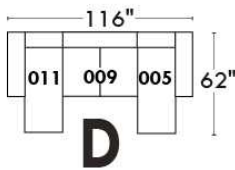

Autres | Others

Siège 23" de large | 23" Seat Width

Fauteuil berçant, pivotant et inclinable
Swivel rocking motion chair

Autres | Others

MELBOURNE

FEATURES:

*Wall hugger power recliners with full footrest (manual n/a). Manual adjustable headrest on all items (2 on square corner & stationary on wedge). Seat cushions with shaped foam + 1" layer of memory foam on top; arm with memory foam. Stitching: Small thread in fabric & large flat thread in leather. Lounge chair reclining back items with "Push Back" mechanism; wall clearance 10". *Excludes 043 & 163 chairs: Wall clearance 16"
Note: 2 recliner seats separated by a corner can not be opened at the same time. No recliner seats beside #155 Small Square Corner.