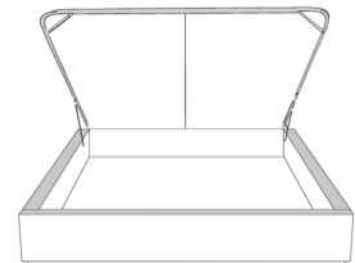

Avec rangement | With Storage
430-431-432-433