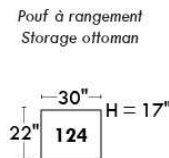

Autres | Others

Siège 23" de large | 23" Seat Width

Fauteuil berçant, pivotant et inclinable
Swivel rocking motion chair

Autres | Others

JESSE

Features: Adjustable headrest included (2 on square corner). Stitching: Small thread in fabric and large flat thread in leather. Memory foam in seat cushions. Lounge chair reclining back items with "Push Back" mechanism. Chairs #043 & #163: Have NO METAL BAR on arm.