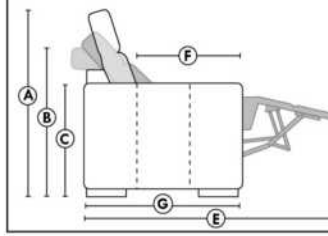

Spécifications | Specifications