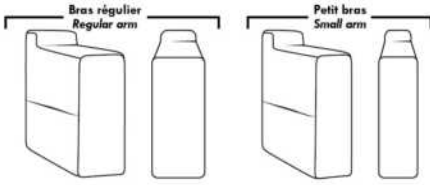

PORTOFINO

OPTIMA