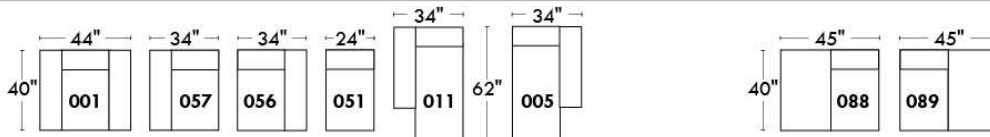

Autres | Others

Siège 23" de large | 23" Seat Width

Fauteuil berçant, pivotant et inclinable
Swivel rocking motion chair

Autres | Others

JESSE

Features: Adjustable headrest included (2 on square corner). Stitching: Small thread in fabric and large flat thread in leather. Memory foam in seat cushions. Lounge chair reclining back items with "Push Back" mechanism. Chairs #043 & #163: Have NO METAL BAR on arm.