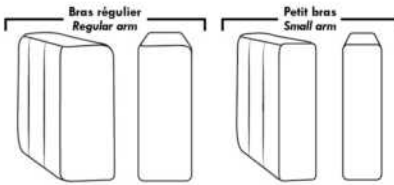

BRUXELLES

OPTIMA