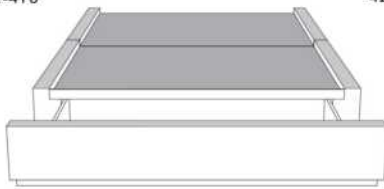

**Rangement à tiroir frontal
With Front Drawer**
440-441-442
Base lit simple N/D | Single base N/A