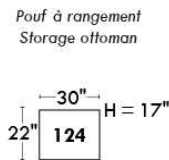

Autres | Others

Siège 23" de large | 23" Seat Width

Fauteuil berçant, pivotant et inclinable
Swivel rocking motion chair

Autres | Others

MELBOURNE

FEATURES:

*Wall hugger power recliners with full footrest (manual n/a). Manual adjustable headrest on all items (2 on square corner & stationary on wedge). Seat cushions with shaped foam + 1" layer of memory foam on top; arm with memory foam. Stitching: Small thread in fabric & large flat thread in leather. Lounge chair reclining back items with "Push Back" mechanism; wall clearance 10". *Excludes 043 & 163 chairs: Wall clearance 16"
Note: 2 recliner seats separated by a corner can not be opened at the same time. No recliner seats beside #155 Small Square Corner.