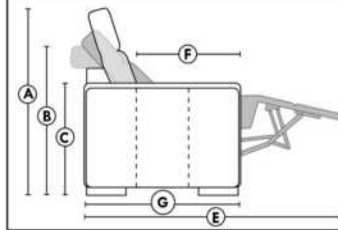

Spécifications | Specifications