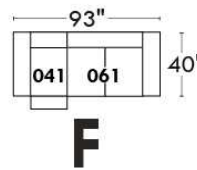

Autres | Others

Siège 23" de large | 23" Seat Width

Fauteuil berçant, pivotant et inclinable
Swivel rocking motion chair

Autres | Others

MELBOURNE

FEATURES:

*Wall hugger power recliners with full footrest (manual n/a). Manual adjustable headrest on all items (2 on square corner & stationary on wedge). Seat cushions with shaped foam + 1" layer of memory foam on top; arm with memory foam. Stitching: Small thread in fabric & large flat thread in leather. Lounge chair reclining back items with "Push Back" mechanism; wall clearance 10". *Excludes 043 & 163 chairs: Wall clearance 16"
Note: 2 recliner seats separated by a corner can not be opened at the same time. No recliner seats beside #155 Small Square Corner.