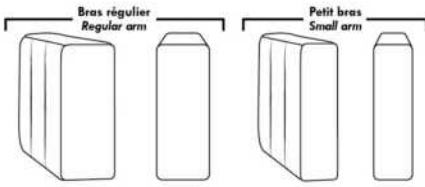

MANHATTAN

OPTIMA

Spécifications | Specifications

☐ Appui-tête levé / Headrest up
☐ Appui-tête baissé / Headrest down
☐ Complètement incliné / Fully reclined

(A) Hauteur complète 40" / Total Height
(B) Hauteur appui-tête baissé 33" / Height headrest down
(C) Hauteur du bras 24" / Arm Height
(D) Hauteur du siège 19,5" / Seat height
(E) Profondeur inclinée 65" / Depth fully reclined
(F) Profondeur d'assise 20" ou/ou 22" / Seat depth
(G) Profondeur appui-tête monté 36" / Depth with headrest up

Siège 30" de large | 30" Seat Width

79" 70" 70" 61"
40" 095 096 097 021
96" 82" 82"
40" 234 167 168
44"
96" 82" 82"
44" 235 223 224
Allongé à rangement / Bumper with storage
49" 40" 40" 31" 40" 40"
40" 017 175 176 177 173 174
42"/44" Profondeur Depth
Inclinable / Motion   Dos inclinable / Push back
49" 40" 40" 31" 40" 40"
40" 165 169 170 171 230 231
42"/44" Profondeur Depth
Allongé à rangement / Bumper with storage
52" 52" 52" 52"
40" 178 179 221 222

Siège 23" de large | 23" Seat Width

65" 56" 56" 47"
40" 002 012 061 009
68" 68" 89" 89"
40" 086 045 048 024
44"
68" 68"
40" 186 187
Allongé à rangement / Bumper with storage
42" 33" 33" 24" 33" 33"
40" 001 057 056 051 011 005
42"/44" Profondeur Depth
45" 45"
40" 088 089
Inclinable / Motion   Dos inclinable / Push back
42" 33" 33" 24" 33" 33"
40" 044 041 042 071 232 233
42"/44" Profondeur Depth
Allongé à rangement / Bumper with storage
45" 45"
40" 188 189
89" 80" 80" 71"
40" 003 052 053 040

Autres | Others

Fauteuil berçant, pivotant et inclinable / **Swivel, rocking motion chair**
N'est pas un mécanisme protège-mur / Not a wall hugger mechanism
Dégagement mural: 16" / Wall clearance: 16"

Centre rond / Wedge: 49" H=33"
Coin carré / Square corner: 44" H=40"
Petit coin carré / Small corner: 40" H=40"
Pout à rangement / Storage ottoman: 30" H=17"
Bras centre / Straight arm: 9" H=24"
Rangement à angle / Wedge storage: 25" H=24"
Rangement droit / Straight storage: 10" H=24"
Petit rangement à angle / Small Wedge storage: 20" H=24"

30" Populaires | Popular CONFIGURATIONS 23"

80" 111" 62"
40" 169 170 169 171 174
A B
115" 115" 115"
40" 169 171 096 055 171 170
D C
96" 115"
40" 235
66" 90" 101" 101"
40" 041 042 041 071 005 012 055 071 042 041 071 024
J K L M