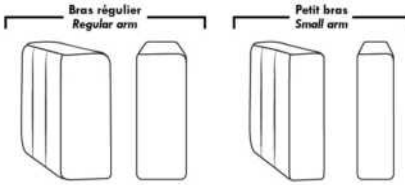

BUDAPEST

OPTIMA