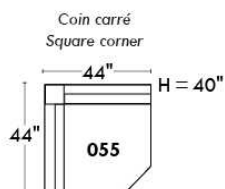

Autres | Others

Siège 23" de large | 23" Seat Width

Fauteuil berçant, pivotant et inclinable
Swivel rocking motion chair

Autres | Others

MELBOURNE

FEATURES:

*Wall hugger power recliners with full footrest (manual n/a). Manual adjustable headrest on all items (2 on square corner & stationary on wedge). Seat cushions with shaped foam + 1" layer of memory foam on top; arm with memory foam. Stitching: Small thread in fabric & large flat thread in leather. Lounge chair reclining back items with "Push Back" mechanism; wall clearance 10". *Excludes 043 & 163 chairs: Wall clearance 16"
Note: 2 recliner seats separated by a corner can not be opened at the same time. No recliner seats beside #155 Small Square Corner.