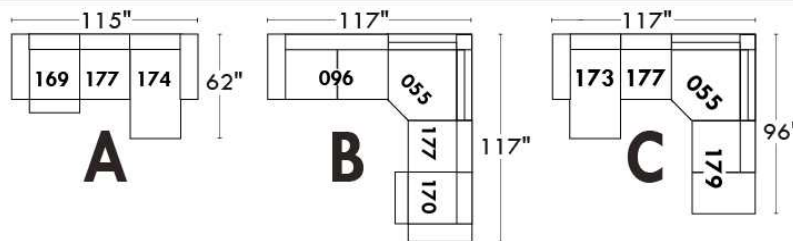

Autres | Others

Siège 23" de large | 23" Seat Width

Fauteuil berçant, pivotant et inclinable
Swivel rocking motion chair

Autres | Others

MELBOURNE

FEATURES:

*Wall hugger power recliners with full footrest (manual n/a). Manual adjustable headrest on all items (2 on square corner & stationary on wedge). Seat cushions with shaped foam + 1" layer of memory foam on top; arm with memory foam. Stitching: Small thread in fabric & large flat thread in leather. Lounge chair reclining back items with "Push Back" mechanism; wall clearance 10". *Excludes 043 & 163 chairs: Wall clearance 16"
Note: 2 recliner seats separated by a corner can not be opened at the same time. No recliner seats beside #155 Small Square Corner.