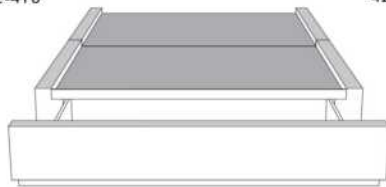

Rangement à tiroir frontal
With Front Drawer
440-441-442
Base lit simple N/D | Single base N/A