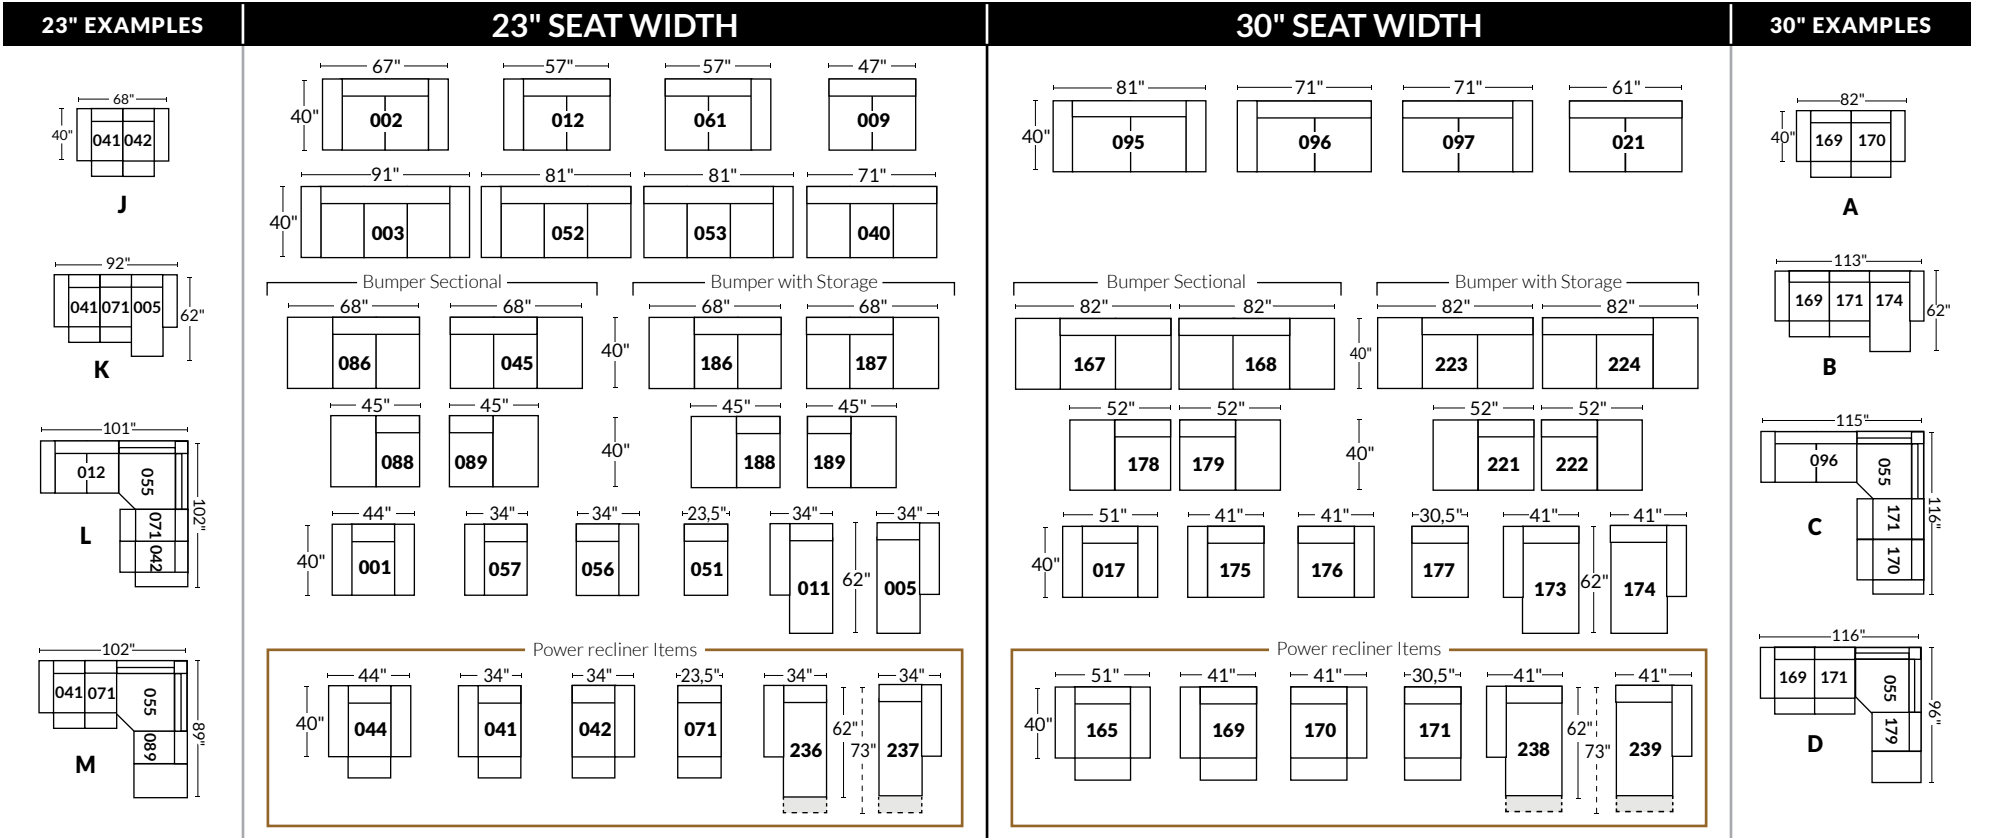

SEATTLE

SORRENTO

SYDNEY

OPTIONS AND ACCESSORIES

SEAT WIDTH

Regular 23"

Large 30"

SEAT DEPTH with back compressed

CONTROLLER

Hidden touch-sensor buttons
Motorized recliner control

Dual motor power switch
Motorized headrest and recliner

with USB port

ARM WIDTH

Large 8" to 11"

Small 6"

ACCESSORIES *available on certain models and on large arms only

LED Lighted Without control or with control (1 or 2 motors)

*WOOD COLORS

All dimensions indicated are to the nearest inch.
Our product is handmade and minor variations may occur.

OPTIMA CONFIGURATIONS

Jaymar

The quality, style and comfort, you expect from Jaymar, since 1956.

The width dimensions vary from 1" to 3" from one Optima model to another.

SWIVEL ROCKING MOTION CHAIR

OTHERS

✓ Lifetime Warranty

✓ Plywood & Hardwood construction