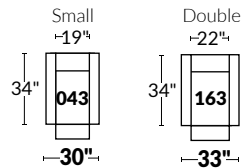

LED Lighted Without control or with control (1 or 2 motors)

*WOOD COLORS

All dimensions indicated are to the nearest inch.
Our product is handmade and minor variations may occur.

OPTIMA CONFIGURATIONS

Jaymar

The quality, style and comfort, you expect from Jaymar, since 1956.

The width dimensions vary from 1" to 3" from one Optima model to another.

SWIVEL ROCKING MOTION CHAIR

OTHERS

✓ Lifetime Warranty

✓ Plywood & Hardwood construction