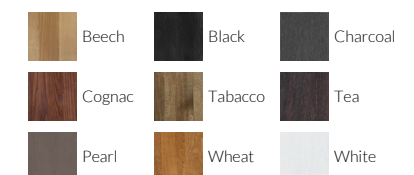

Accessory Dock

Wine Glass Holder

LED Lamp

Tablet Holder

Wood Tray Table
*Choice of color

Plastic Tray Table

CUP-HOLDERS *available on certain models and on large arms only

Metal Matte black, silver or brown

LED Lighted Without control or with control (1 or 2 motors)

*WOOD COLORS

All dimensions indicated are to the nearest inch.
Our product is handmade and minor variations may occur.

OPTIMA CONFIGURATIONS

Jaymar