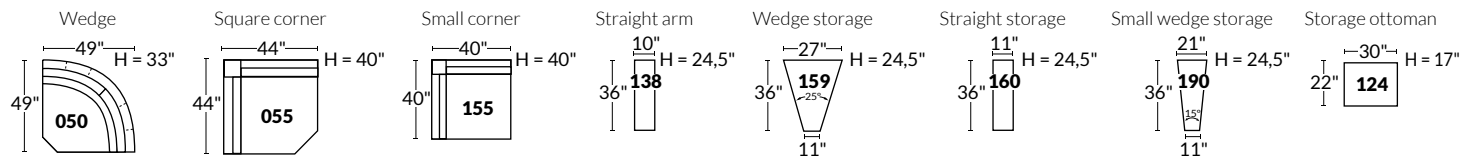

LED Lighted Without control or with control (1 or 2 motors)

*WOOD COLORS

All dimensions indicated are to the nearest inch.
Our product is handmade and minor variations may occur.

OPTIMA CONFIGURATIONS

Jaymar

The quality, style and comfort, you expect from Jaymar, since 1956.

The width dimensions vary from 1" to 3" from one Optima model to another.

SWIVEL ROCKING MOTION CHAIR

OTHERS

✓ Lifetime Warranty

✓ Plywood & Hardwood construction