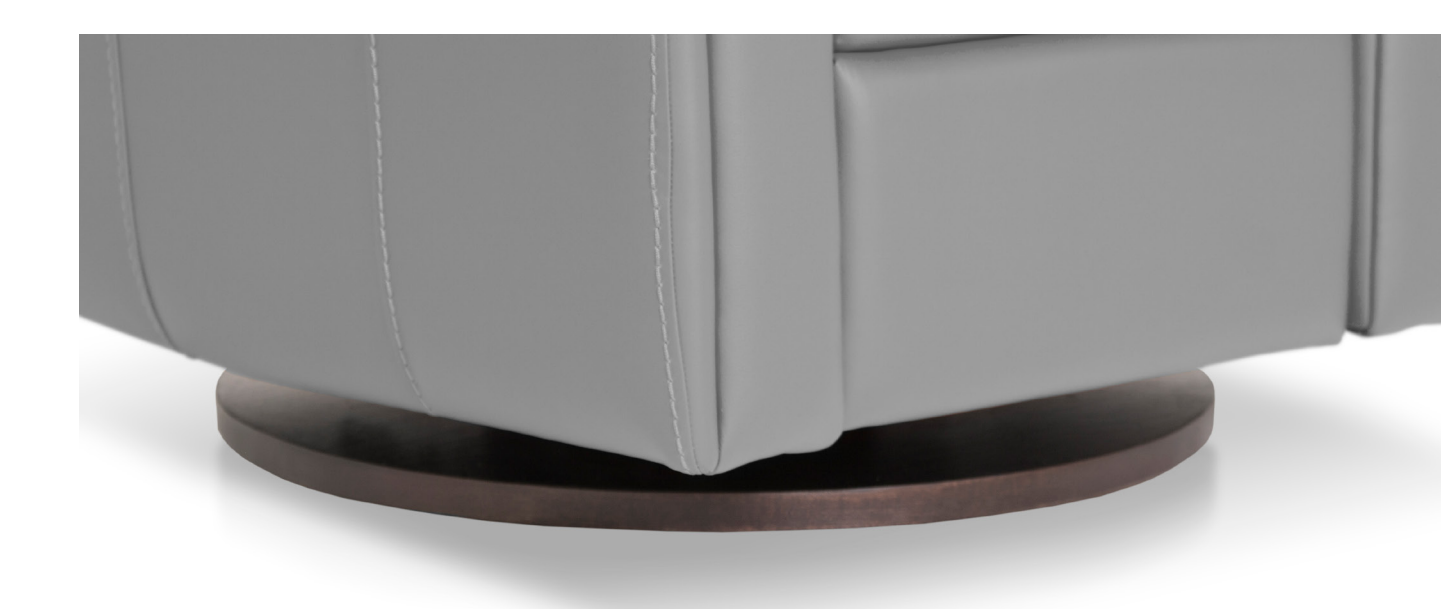

OPTIMA

OPTIONS

All dimensions indicated are to the nearest inch.
Our product is hand-made and minor variations may occur.

SEAT WIDTH

Regular 23"

Large 30"

LEGS

Metal Chrome or Matte Black

Wood *Choice of color

SEAT DEPTH with back compressed

Regular 20"

Deep 22"

SWIVEL CHAIR BASE

Metal

Wood *Choice of color

ARM WIDTH

Large 8" to 11"

Small 6"

CONTROLLER

Hidden touch-sensor buttons
Motorized recliner control

Dual motor power switch
Motorized headrest and recliner control

*WOOD COLORS

Beech			Tabacco
Black			Tea
Charcoal			Wheat
Cognac			White
Pearl			