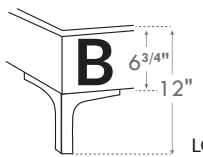

*Leg choices

(Only for Bed base with legs)

LG182 Bois | Wood

LG60 Metal

LG189 Metal

N.B.

La hauteur du pied et longeron varie selon la patte choisie.
Foot & siderail height varies according to leg choice.

4" Base contour LARGE | WIDE contour Base

DIMENSIONS

Lit grandeur complète
Complete bed size

Base: 12" Haut | Height

L x P/D x H

87" x 91" x 49"
69" x 91" x 49"
64" x 87" x 49"
49" x 87" x 49"

K
Q
D
S

*Avec pattes | *With Legs
K 410 - Q 411 - D 412 - S 413

2" Base contour MINCE | NARROW contour Base

DIMENSIONS

Lit grandeur complète
Complete bed size

Base: 12" Haut | Height

L x P/D x H

87" x 89" x 49"
69" x 89" x 49"
64" x 85" x 49"
49" x 85" x 49"

K
Q
D
S

*Avec pattes | *With Legs
K 510 - Q 511 - D 512 - S 513