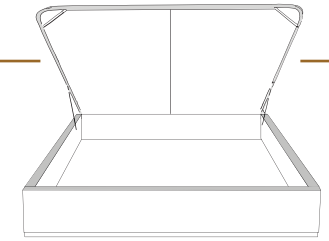

Avec rangement | With Storage
K 430 - Q 431 - D 432 - S 433

1 position de matelas à 10,25" du plancher
1 mattress position at 10,25" from floor