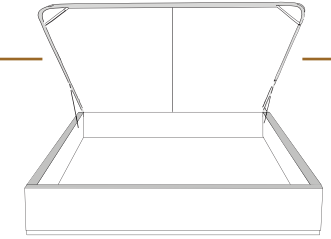

Avec rangement | With Storage
K 430 - Q 431

1 position de matelas à 10,25" du plancher
1 mattress position at 10,25" from floor