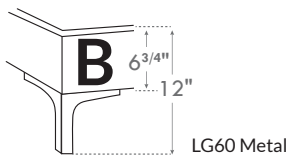

*Leg choices

(Only for Bed base with legs)

N.B.

La hauteur du pied et longeron varie selon la patte choisie.
Foot & siderail height varies according to leg choice.

4" Base contour LARGE | WIDE contour Base

DIMENSIONS

Lit grandeur complète
Complete bed size

Base: 12" Haut | Height

K
Q
D
S

L x P/D x H
87" x 91" x 56"
69" x 91" x 56"
64" x 87" x 56"
49" x 87" x 56"

*Avec pattes | *With Legs
K 410 - Q 411 - D 412 - S 413