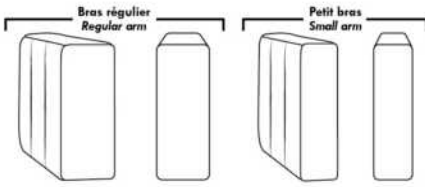

MANHATTAN

OPTIMA

Spécifications | Specifications

☐ Appui-tête levé / Headrest up
☐ Appui-tête baissé / Headrest down
☐ Complètement incliné / Fully reclined

(A) Hauteur complète 40" / Total Height
(B) Hauteur appui-tête baissé 33" / Height headrest down
(C) Hauteur du bras 24" / Arm Height
(D) Hauteur du siège 19,5" / Seat height
(E) Profondeur inclinée 65" / Depth fully reclined
(F) Profondeur d'assise 20" ou/ou 22" / Seat depth
(G) Profondeur appui-tête monté 36" / Depth with headrest up

Siège 30" de large | 30" Seat Width

79" 70" 70" 61"
40" 40" 40" 44"
96" 82" 82"
44" 40" 40"
96" 82" 82"
44" 40" 40"
49" 40" 40" 31" 40" 40"
40" 40" 40" 40" 62" 42"/44" Profondeur Depth
49" 40" 40" 31" 40" 40"
40" 40" 40" 40" 62" 42"/44" Profondeur Depth
52" 52" 52" 52"
40" 40" 40" 40"

Siège 23" de large | 23" Seat Width

65" 56" 56" 47"
40" 40" 40" 44"
68" 68" 89" 89"
40" 40" 40" 44"
68" 68"
40" 40" 40" 44"
42" 33" 33" 24" 33" 33"
40" 40" 40" 40" 62" 42"/44" Profondeur Depth
45" 45"
40" 40" 40" 40" 62" 42"/44" Profondeur Depth
42" 33" 33" 24" 33" 33"
40" 40" 40" 40" 62" 42"/44" Profondeur Depth
45" 45"
40" 40" 40" 40" 62" 42"/44" Profondeur Depth
89" 80" 80" 71"
40" 40" 40" 40"

Autres | Others

Fauteuil berçant, pivotant et inclinable / **Swivel, rocking motion chair**
N'est pas un mécanisme protège-mur / Not a wall hugger mechanism
Dégagement mural: 16" / Wall clearance: 16"

30" Populaires | Popular CONFIGURATIONS 23"

80" 111" 115" 101" 101"
40" 40" 40" 40" 62" 62" 62" 62" 89"
169 170 169 171 174 096 055 041 042 041 071 005 012 055 041 071 071 042 024
A B C J K L M