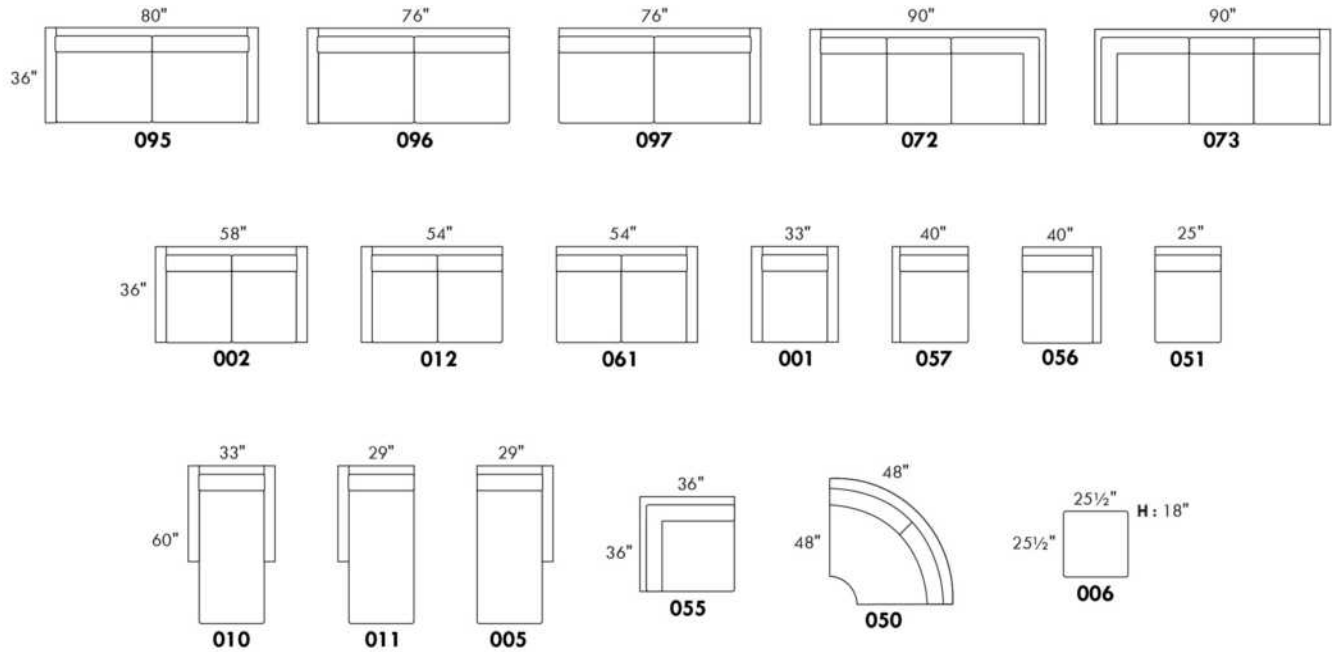

TALBOT

Hauteur complète 35" | Hauteur de siège 19" | Hauteur devant bras 24" | Profondeur d'assise 21"
Total Height 35" | Seat Height 19" | Arm Height 24" | Seat Depth 21"