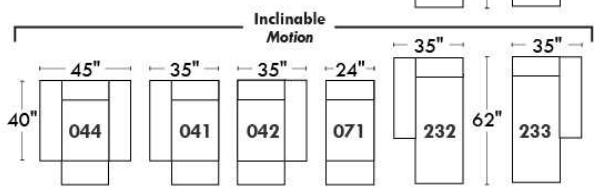

Siège 23" de large | 23" Seat Width

Fauteuil berçant, pivotant et inclinable
Swivel rocking motion chair