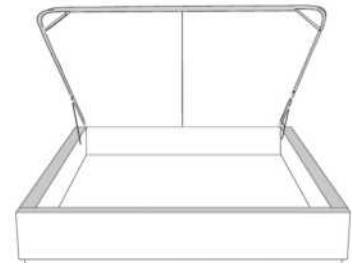

Avec rangement | With Storage
430-431-432-433