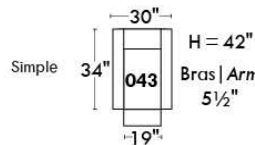

Autres | Others

Siège 23" de large | 23" Seat Width

Fauteuil berçant, pivotant et inclinable

Swivel rocking motion chair

Autres | Others

JESSE

Features: Adjustable headrest included (2 on square corner). Stitching: Small thread in fabric and large flat thread in leather. Memory foam in seat cushions. Lounge chair reclining back items with "Push Back" mechanism. Chairs #043 & #163: Have NO METAL BAR on arm.