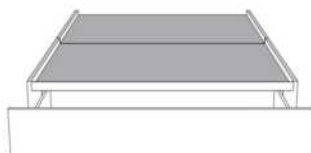

Rangement à tiroir frontal
With Front Drawer
540-541

Base lit simple N/D | Single base N/A