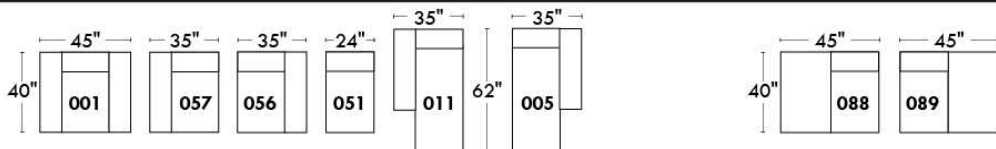

Siège 23" de large | 23" Seat Width

Fauteuil berçant, pivotant et inclinable
Swivel rocking motion chair