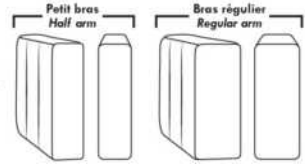

Items avec siège de 23" | Items with 23" seat

Fauteuil berçant, pivotant et inclinable
Swivel rocking motion chair

Simple: 30" x 34" x 19" (seat 23") H = 42" Bras | Arm 5 1/2"

Double: 33" x 34" x 22" (seat 23") H = 42" Bras | Arm 5 1/2"

Autres | Others