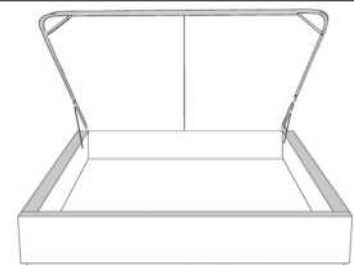

Avec rangement | With Storage
430-431-432-433