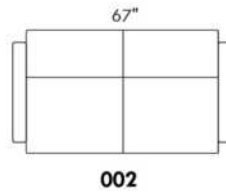

SURF

Hauteur complète 36" | Hauteur de siège 22" | Hauteur devant bras 28½" | Profondeur d'assise 21½"
Total Height 36" | Seat Height 22" | Arm Height 28½" | Seat Depth 21½"

www.jaymar.ca