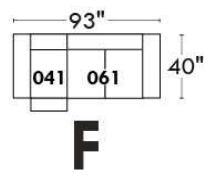

Autres | Others

www.jaymar.ca

Toutes les dimensions indiquées sont au pouce près. Nos produits sont fabriqués à la main et des variations mineures peuvent survenir. All dimensions indicated are to the nearest inch. Our product is hand-made and minor variations can occur.