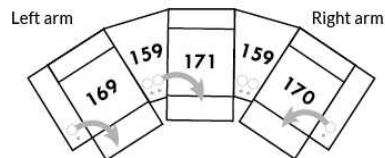

EXAMPLE B:

071-171: These two items can be connected to a smart cup holder which will control the recliner. You must then use one of these items: 138, 159, 160 and 190