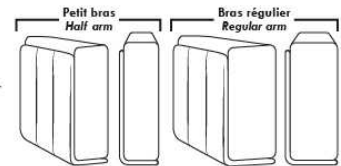

Siège 23" de large | 23" Seat Width

Fauteuil berçant, pivotant et inclinable
Swivel rocking motion chair

Autres | Others

www.jaymar.ca

Toutes les dimensions indiquées sont au pouce près. Nos produits sont fabriqués à la main et des variations mineures peuvent survenir. All dimensions indicated are to the nearest inch. Our product is hand-made and minor variations can occur.