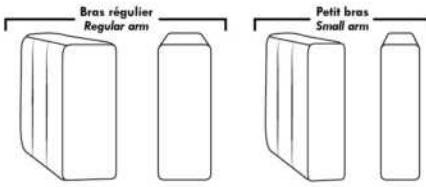

SEATTLE

OPTIMA

Spécifications | Specifications

☐ Appui-tête levé / Headrest up
☐ Appui-tête baissé / Headrest down
☐ Complètement incliné / Fully reclined

(A) Hauteur complète 40" / Total Height
(B) Hauteur appui-tête baissé 33" / Height headrest down
(C) Hauteur du bras 24" / Arm Height
(D) Hauteur du siège 19,5" / Seat height
(E) Profondeur inclinée 65" / Depth fully reclined
(F) Profondeur d'assise 20" ou/ou 22" / Seat depth
(G) Profondeur appui-tête monté 36" / Depth with headrest up

Siège 30" de large | 30" Seat Width

79" 70" 70" 61"
40" 095 096 097 021
96" 82" 82"
40" 234 167 168
44"
96" 82" 82"
44" 235 223 224
Allongé à rangement / Bumper with storage
49" 40" 40" 31" 40" 40"
40" 017 175 176 177 173 62" 174
42"/44" Profondeur Depth
Inclinable / Motion   Dos inclinable / Push back
49" 40" 40" 31" 40" 40"
40" 165 169 170 171 230 62" 231
42"/44" Profondeur Depth
Allongé à rangement / Bumper with storage
52" 52" 52" 52"
40" 178 179 221 222

Siège 23" de large | 23" Seat Width

65" 56" 56" 47"
40" 002 012 061 009
68" 68" 89" 89"
40" 086 045 048 024
44"
68" 68"
40" 186 187
Allongé à rangement / Bumper with storage
42" 33" 33" 24" 33" 33"
40" 001 057 056 051 011 62" 005
42"/44" Profondeur Depth
45" 45"
40" 088 089
Inclinable / Motion   Dos inclinable / Push back   Allongé à rangement / Bumper with storage
42" 33" 33" 24" 33" 33"
40" 044 041 042 071 232 62" 233
42"/44" Profondeur Depth
45" 45"
40" 188 189
89" 80" 80" 71"
40" 003 052 053 040

Autres | Others

Fauteuil berçant, pivotant et inclinable / **Swivel, rocking motion chair**
N'est pas un mécanisme protège-mur / Not a wall hugger mechanism
Dégagement mural: 16" / Wall clearance: 16"

Centre rond / Wedge: 49" H=33", 050
Coin carré / Square corner: 44" H=40", 055
Petit coin carré / Small corner: 40" H=40", 155
Pout à rangement / Storage ottoman: 30" H=17", 124
Bras centre / Straight arm: 9" H=24", 138
Rangement à angle / Wedge storage: 25" H=24", 159
Rangement droit / Straight storage: 10" H=24", 160
Petit rangement à angle / Small Wedge storage: 20" H=24", 190

30" Populaires | Popular CONFIGURATIONS 23"

80" 111" 115" 101" 101"
40" 169 170 169 171 174 62" 096 055 041 042 90" 041 071 005 62" 012 055 071 042 101" 041 071 101" 89"
A B C J K L M
115" 96"
40" 169 171 235