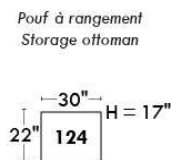

Autres | Others

Siège 23" de large | 23" Seat Width

Fauteuil berçant, pivotant et inclinable

Swivel rocking motion chair

Autres | Others

JESSE

Features: Adjustable headrest included (2 on square corner). Stitching: Small thread in fabric and large flat thread in leather. Memory foam in seat cushions. Lounge chair reclining back items with "Push Back" mechanism. Chairs #043 & #163: Have NO METAL BAR on arm.