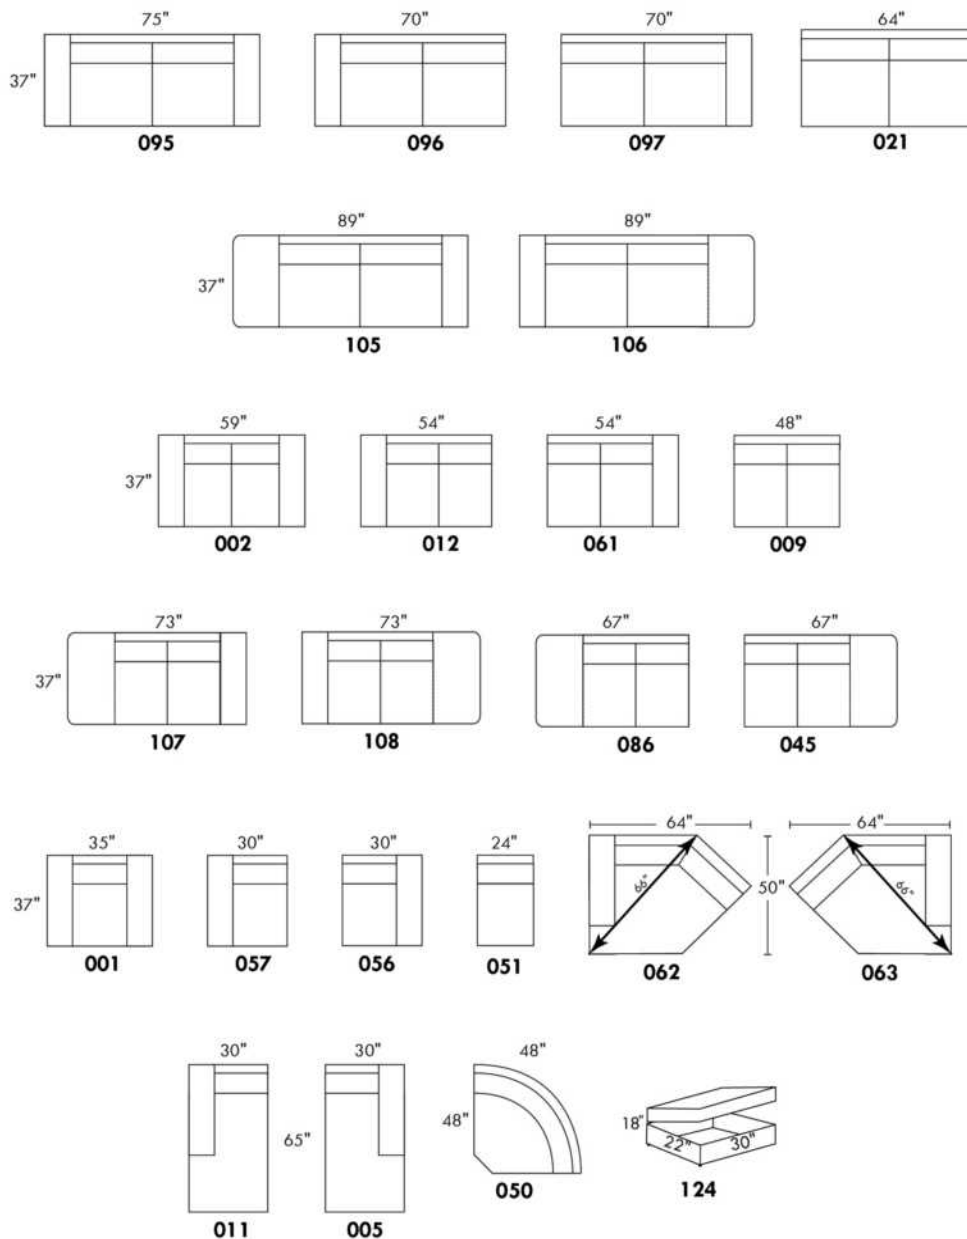

BRASILIA

Hauteur complète 33" | Hauteur de siège 19" | Hauteur devant bras 25" | Profondeur d'assise 21"
Total Height 33" | Seat Height 19" | Arm Height 25" | Seat Depth 21"

www.jaymar.ca