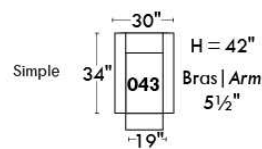

Siège 23" de large | 23" Seat Width

Fauteuil berçant, pivotant et inclinable
Swivel rocking motion chair

Autres | Others

www.jaymar.ca

Toutes les dimensions indiquées sont au pouce près. Nos produits sont fabriqués à la main et des variations mineures peuvent survenir. All dimensions indicated are to the nearest inch. Our product is hand-made and minor variations can occur.