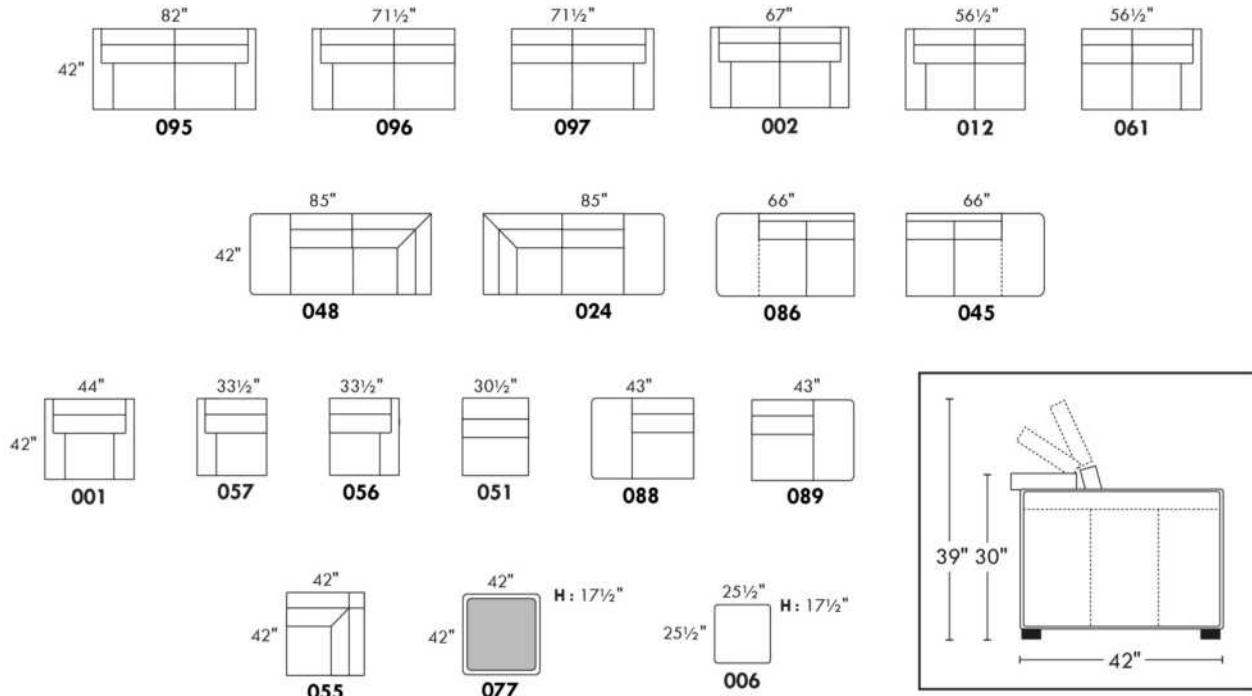

MAGGY

Hauteur complète 30"/39" | Hauteur de siège 19" | Hauteur devant bras 24" | Profondeur d'assise 22"
Total Height 30"/39" | Seat Height 19" | Arm Height 24" | Seat Depth 22"