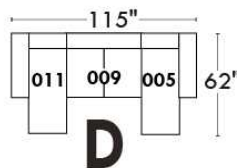

Autres | Others

Siège 23" de large | 23" Seat Width

Fauteuil berçant, pivotant et inclinable

Swivel rocking motion chair

Autres | Others

JESSE

Features: Adjustable headrest included (2 on square corner). Stitching: Small thread in fabric and large flat thread in leather. Memory foam in seat cushions. Lounge chair reclining back items with "Push Back" mechanism. Chairs #043 & #163: Have NO METAL BAR on arm.