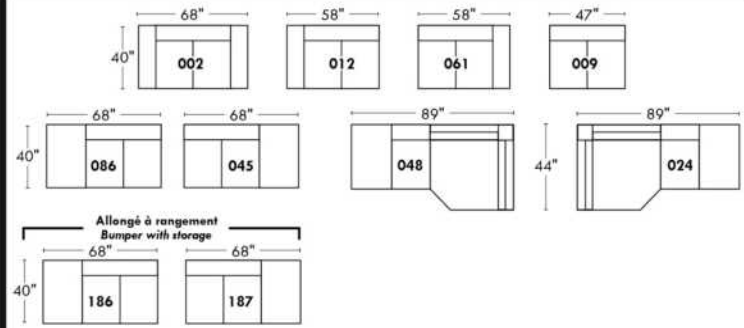

Siège 23" de large | 23" Seat Width