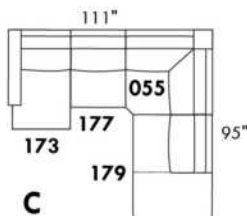

CONFIGURATIONS