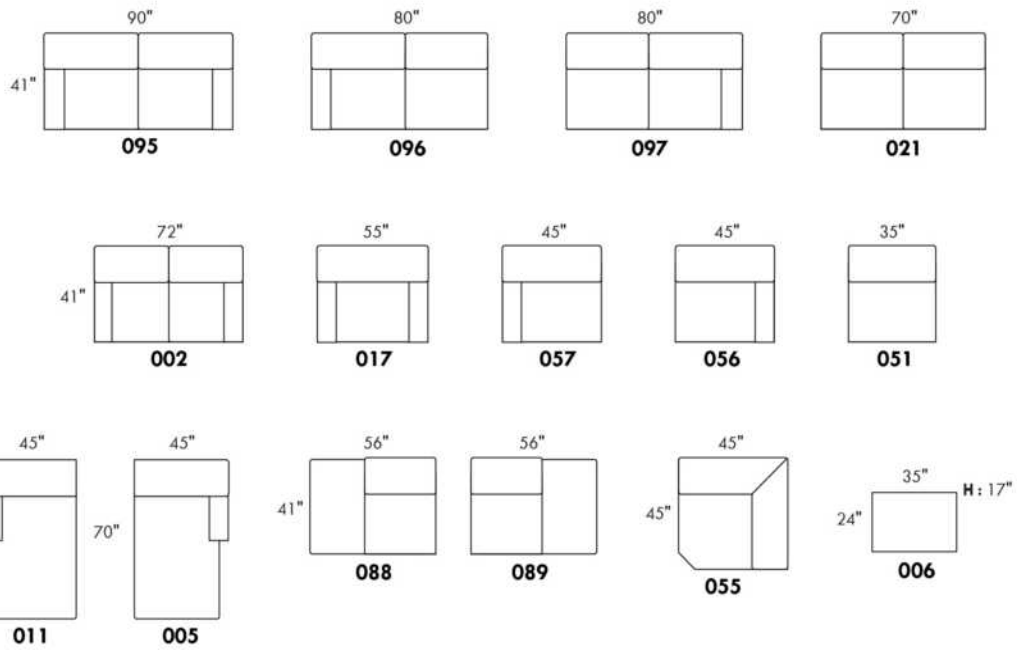

CAPE COD

Hauteur complète 34" | Hauteur de siège 18" | Hauteur devant bras 24" | Profondeur d'assise 24"
Total Height 34" | Seat Height 18" | Arm Height 24" | Seat Depth 24"