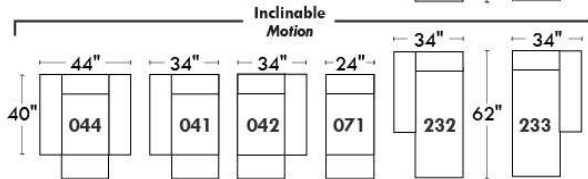

Autres | Others

Siège 23" de large | 23" Seat Width

Fauteuil berçant, pivotant et inclinable

Swivel rocking motion chair

Autres | Others

JESSE

Features: Adjustable headrest included (2 on square corner). Stitching: Small thread in fabric and large flat thread in leather. Memory foam in seat cushions. Lounge chair reclining back items with "Push Back" mechanism. Chairs #043 & #163: Have NO METAL BAR on arm.