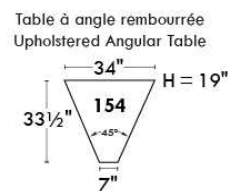

Autres | Others