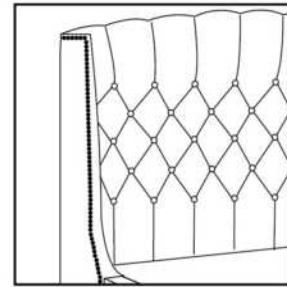

Silver - Copper - Pewter - Brass
7/8" diamètre

Base avec contour LARGE 4" | Base with WIDE contour 4"

Grandeur | Size King: 87 x 79 x 12 | Queen: 69 x 79 x 12 | Double: 64 x 75 x 12 | Simple/Single: 49 x 75 x 12