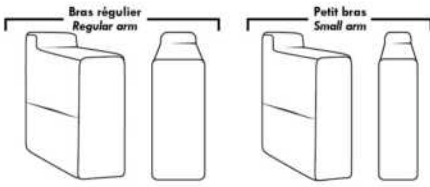

MALAGA

OPTIMA