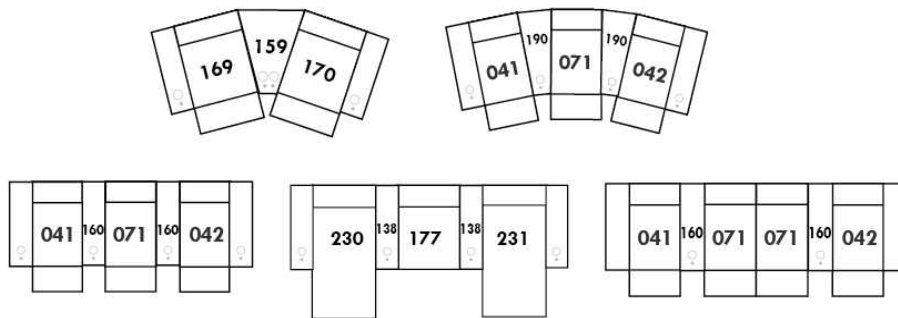

Each storage item has 2 USB ports and one electrical outlet inside the storage.

SUGGESTED CONFIGURATIONS

MAXIMA

Features: Adjustable headrest (2 on square corner). Stitching: Small thread in fabric & large flat thread in leather. Memory foam in seat cushions. Lounge Chair Reclining Back items with "Push Back" mechanism.