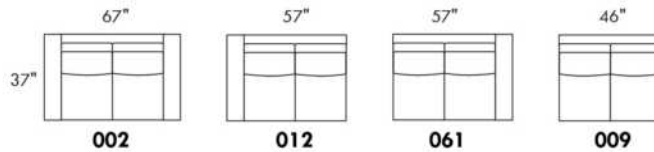

JADE

Hauteur complète 35" | Hauteur de siège 19" | Profondeur d'assise 21"/22"
Total Height 35" | Seat Height 19" | Seat Depth 21"/22"

www.jaymar.ca