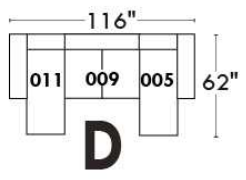

Autres | Others

www.jaymar.ca

Toutes les dimensions indiquées sont au pouce près. Nos produits sont fabriqués à la main et des variations mineures peuvent survenir. All dimensions indicated are to the nearest inch. Our product is hand-made and minor variations can occur.