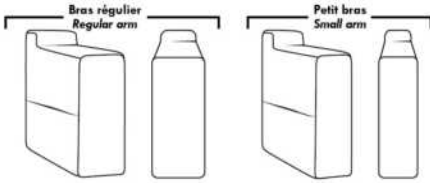

PORTOFINO

OPTIMA

Spécifications | Specifications

□ Appui-tête levé / Headrest up   ■ Appui-tête baissé / Headrest down   ■ Complètement incliné / Fully reclined

(A) Hauteur complète 40" / Total Height
(B) Hauteur appui-tête baissé 33" / Height headrest down
(C) Hauteur du bras 24,5" / Arm Height
(D) Hauteur du siège 19,5" / Seat height
(E) Profondeur inclinée 65" / Depth fully reclined
(F) Profondeur d'assise 20" ou/ou 22" / Seat depth
(G) Profondeur appui-tête monté 36" / Depth with headrest up

Siège 30" de large | 30" Seat Width

Siège 23" de large | 23" Seat Width

Autres | Others

Fauteuil berçant, pivotant et inclinable
Swivel, rocking motion chair

N'est pas un mécanisme protège-mur / Not a wall hugger mechanism
Dégagement mural: 16" / Wall clearance: 16"

Simple / Single

043 H = 42"
-19"

Double

163 H = 42"
-22"

Centre rond / Wedge

050 H = 33"

Coin carré / Square corner

055 H = 40"

Petit coin carré / Small corner

155 H = 40"

Pouf à rangement / Storage ottoman

124 H = 17"

Bras centre / Straight arm

138 H = 24,5"

Rangement à angle / Wedge storage

159 H = 24,5"

Rangement droit / Straight storage

160 H = 24,5"

Petit rangement à angle / Small Wedge storage

190 H = 24,5"

30" Populaires | Popular CONFIGURATIONS 23"

Nos produits sont fabriqués à la main et des variations mineures peuvent survenir. / Our product is hand-made and minor variations can occur.