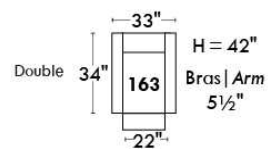

Siège 23" de large | 23" Seat Width

Fauteuil berçant, pivotant et inclinable
Swivel rocking motion chair

Autres | Others

www.jaymar.ca

Toutes les dimensions indiquées sont au pouce près. Nos produits sont fabriqués à la main et des variations mineures peuvent survenir. All dimensions indicated are to the nearest inch. Our product is hand-made and minor variations can occur.