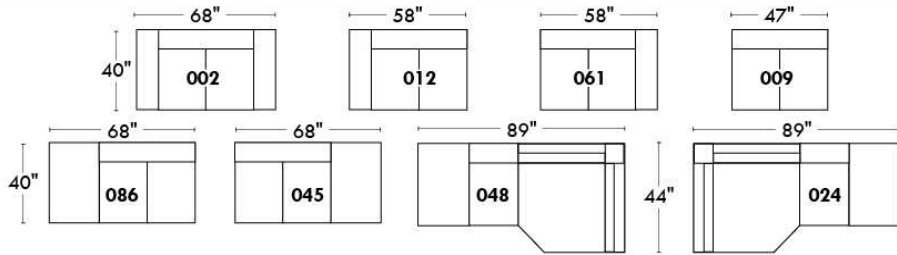

Siège 23" de large | 23" Seat Width

Fauteuil berçant,
pivotant et inclinable

Swivel rocking
motion chair

Autres | Others