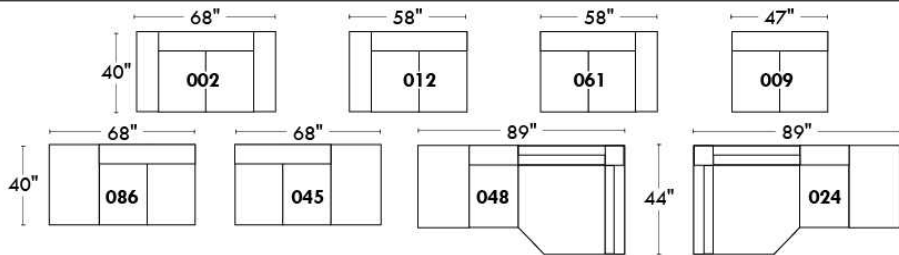

Siège 23" de large | 23" Seat Width

Fauteuil berçant, pivotant et inclinable
Swivel rocking motion chair