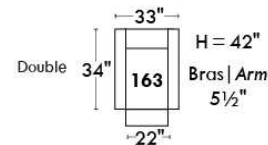

Autres | Others

Siège 23" de large | 23" Seat Width

Fauteuil berçant, pivotant et inclinable

Swivel rocking motion chair

Autres | Others

JESSE

Features: Adjustable headrest included (2 on square corner). Stitching: Small thread in fabric and large flat thread in leather. Memory foam in seat cushions. Lounge chair reclining back items with "Push Back" mechanism. Chairs #043 & #163: Have NO METAL BAR on arm.