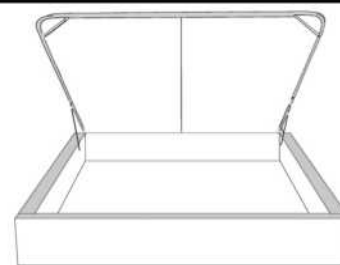

Avec rangement | With Storage
430-431