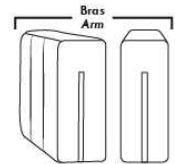

Siège 30" de large | 30" Seat Width

Spécifications | Specifications

- ☐ Appui-tête levé / Headrest up
- ☐ Appui-tête baissé / Headrest down
- ☐ Complètement incliné / Fully reclined

- (A) Hauteur complète 39" / Total Height
- (B) Hauteur appui-tête baissé 30" / Height headrest down
- (C) Hauteur du bras 24" / Arm Height
- (D) Hauteur du siège 19,5" / Seat height
- (E) Profondeur incliné 63" / Depth fully reclined
- (F) Profondeur d'assise 20" / Seat depth

Autres | Others