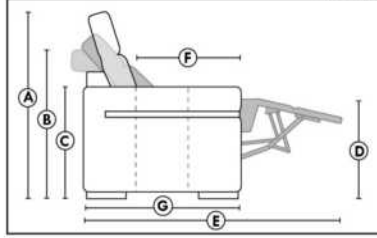

Spécifications | Specifications