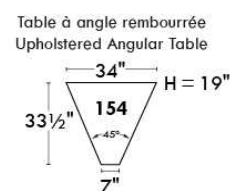

Autres | Others

www.jaymar.ca

Toutes les dimensions indiquées sont au pouce près. Nos produits sont fabriqués à la main et des variations mineures peuvent survenir. All dimensions indicated are to the nearest inch. Our product is hand-made and minor variations can occur.