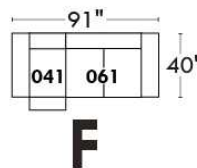

Autres | Others

Siège 23" de large | 23" Seat Width

Fauteuil berçant, pivotant et inclinable

Swivel rocking motion chair

Autres | Others

JESSE

Features: Adjustable headrest included (2 on square corner). Stitching: Small thread in fabric and large flat thread in leather. Memory foam in seat cushions. Lounge chair reclining back items with "Push Back" mechanism. Chairs #043 & #163: Have NO METAL BAR on arm.