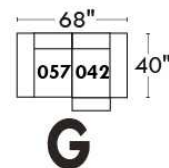

Autres | Others

Siège 23" de large | 23" Seat Width

Fauteuil berçant, pivotant et inclinable

Swivel rocking motion chair

Autres | Others

JESSE

Features: Adjustable headrest included (2 on square corner). Stitching: Small thread in fabric and large flat thread in leather. Memory foam in seat cushions. Lounge chair reclining back items with "Push Back" mechanism. Chairs #043 & #163: Have NO METAL BAR on arm.