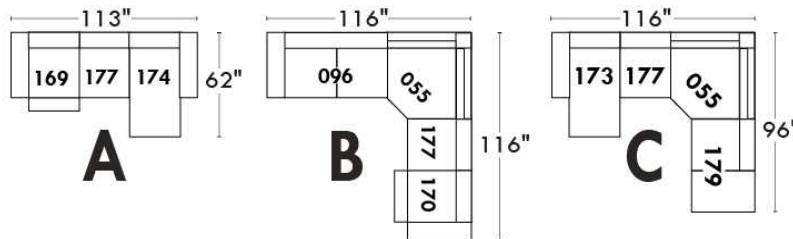

Autres | Others

Siège 23" de large | 23" Seat Width

Fauteuil berçant, pivotant et inclinable

Swivel rocking motion chair

Autres | Others

JESSE

Features: Adjustable headrest included (2 on square corner). Stitching: Small thread in fabric and large flat thread in leather. Memory foam in seat cushions. Lounge chair reclining back items with "Push Back" mechanism. Chairs #043 & #163: Have NO METAL BAR on arm.