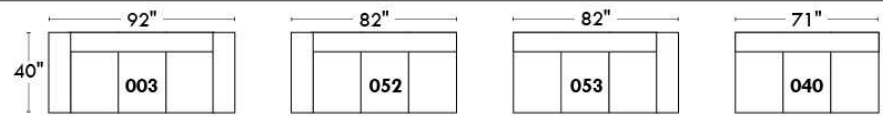

Siège 23" de large | 23" Seat Width

Fauteuil berçant, pivotant et inclinable
Swivel rocking motion chair