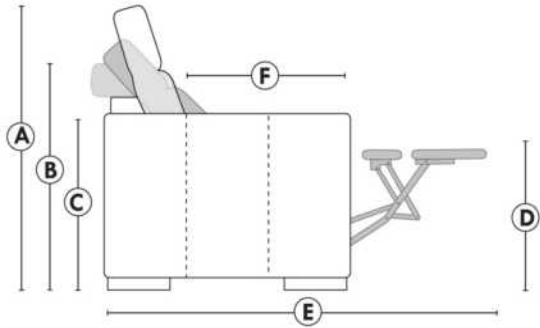

Spécifications | Specifications