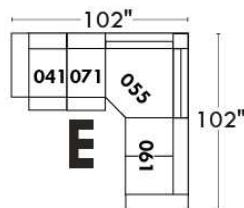

Autres | Others

Siège 23" de large | 23" Seat Width

Fauteuil berçant, pivotant et inclinable

Swivel rocking motion chair

Autres | Others

JESSE

Features: Adjustable headrest included (2 on square corner). Stitching: Small thread in fabric and large flat thread in leather. Memory foam in seat cushions. Lounge chair reclining back items with "Push Back" mechanism. Chairs #043 & #163: Have NO METAL BAR on arm.