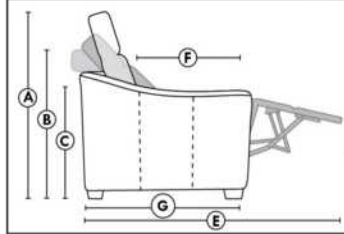

Spécifications | Specifications