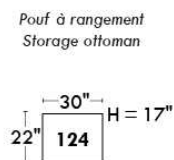

Autres | Others