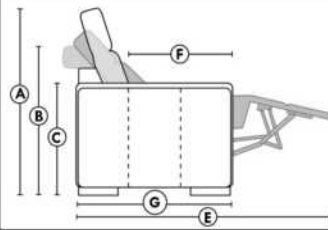

Spécifications | Specifications