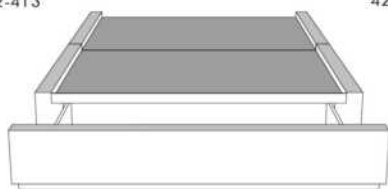

**Rangement à tiroir frontal
With Front Drawer**
440-441-442
Base lit simple N/D | Single base N/A