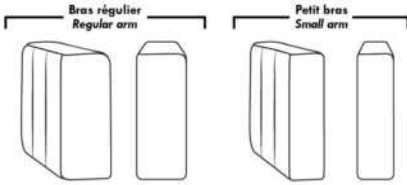

BUDAPEST

OPTIMA