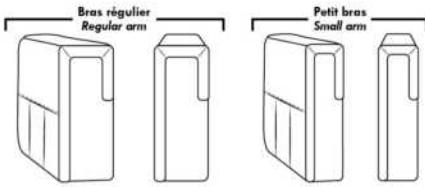

COLOGNE

OPTIMA

Spécifications | Specifications

☐ Appui-tête levé / Headrest up
☐ Appui-tête baissé / Headrest down
☐ Complètement incliné / Fully reclined

(A) Hauteur complète 40" / Total Height
(B) Hauteur appui-tête baissé 33" / Height headrest down
(C) Hauteur du bras 24" / Arm Height
(D) Hauteur du siège 19,5" / Seat height
(E) Profondeur inclinée 65" / Depth fully reclined
(F) Profondeur d'assise 20" ou/ou 22" / Seat depth
(G) Profondeur appui-tête monté 36" / Depth with headrest up

Siège 30" de large | 30" Seat Width

79" 70" 70" 61"
40" 095 096 097 021
96" 82" 82"
40" 234 167 168
44"
96" 82" 82"
44" 235 223 224
Allongé à rangement / Bumper with storage
49" 40" 40" 31" 40" 40"
40" 017 175 176 177 173 62" 174 42"/44" Profondeur Depth
Inclinable / Motion   Dos inclinable / Push back
49" 40" 40" 31" 40" 40"
40" 165 169 170 171 230 62" 231 42"/44" Profondeur Depth
Allongé à rangement / Bumper with storage
52" 52" 52" 52"
40" 178 179 221 222

Siège 23" de large | 23" Seat Width

65" 56" 56" 47"
40" 002 012 061 009
68" 68" 89" 89"
40" 086 045 048 024
44"
68" 68"
40" 186 187
Allongé à rangement / Bumper with storage
42" 33" 33" 24" 33" 33"
40" 001 057 056 051 011 62" 005 42"/44" Profondeur Depth
45" 45"
40" 088 089
Inclinable / Motion   Dos inclinable / Push back   Allongé à rangement / Bumper with storage
42" 33" 33" 24" 33" 33"
40" 044 041 042 071 232 62" 233 42"/44" Profondeur Depth
45" 45"
40" 188 189
89" 80" 80" 71"
40" 003 052 053 040

Autres | Others

Fauteuil berçant, pivotant et inclinable / **Swivel, rocking motion chair**
N'est pas un mécanisme protège-mur / Not a wall hugger mechanism
Dégagement mural: 16" / Wall clearance: 16"

Centre rond / Wedge: 49" H=33", 050
Coin carré / Square corner: 44" H=40", 055
Petit coin carré / Small corner: 40" H=40", 155
Pout à rangement / Storage ottoman: 30" H=17", 124
Bras centre / Straight arm: 9" H=24", 138
Rangement à angle / Wedge storage: 25" H=24", 159
Rangement droit / Straight storage: 10" H=24", 160
Petit rangement à angle / Small Wedge storage: 20" H=24", 190

30" Populaires | Popular CONFIGURATIONS 23"

80" 111" 115" 101" 101"
40" 169 170 169 171 174 62" 096 055 041 042 90" 012 055 041 071 101" 071 042 89"
40" 169 171 235 115" 171 170 101"