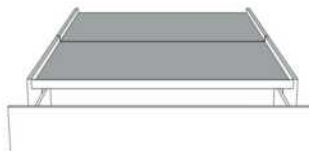

**Rangement à tiroir frontal
With Front Drawer**
540-541-542
Base lit simple N/D | Single base N/A