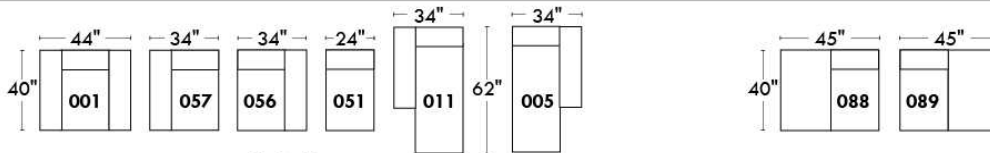

Autres | Others

Siège 23" de large | 23" Seat Width

Fauteuil berçant, pivotant et inclinable

Swivel rocking motion chair

Autres | Others

JESSE

Features: Adjustable headrest included (2 on square corner). Stitching: Small thread in fabric and large flat thread in leather. Memory foam in seat cushions. Lounge chair reclining back items with "Push Back" mechanism. Chairs #043 & #163: Have NO METAL BAR on arm.