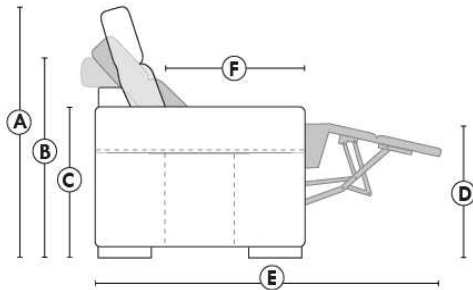

Spécifications | Specifications

- ☐ Appui-tête levé / Headrest up
- ☐ Appui-tête baissé / Headrest down
- ☐ Complètement incliné / Fully reclined

- (A) Hauteur complète 39" Total Height
- (B) Hauteur appui-tête baissé 30" Height headrest down
- (C) Hauteur du bras 24" Arm Height
- (D) Hauteur du siège 19,5" Seat height
- (E) Profondeur incliné 63" Depth fully reclined
- (F) Profondeur d'assise 20" Seat depth

Autres | Others