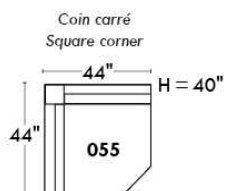

Autres | Others