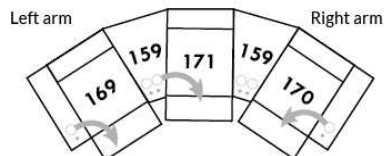

EXAMPLE A:

041-169: Controller and cup holder on the left arm
071-171: hidden touch sensor buttons on side of seat
042-170: Controller and cup holder on right arm

EXAMPLE B:

071-171: These two items can be connected to a smart cup holder which will control the recliner. You must then use one of these items: 138,159, 160 and 190