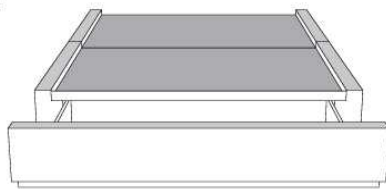

Rangement à tiroir frontal
With Front Drawer
440-441

Base lit simple N/D | Single base N/A