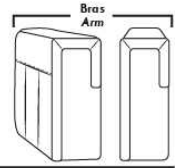

Motorized reclining mechanism add \$140/mech. For WIRELESS (Battery) mechanism add \$280.

NOTE: 2 recliner seats SEPARATED by a CORNER or TABLE (154) cannot be opened at the same time.

Description	L x D x H	Leather						Fabric		
		10	20 Madras Softy	30 Hugo Fantasy Illusion Tucson Utah Vintage Wild Laredo Yukon	40 Diamond Elegance Princess Santiago Sensation Sunset Trina Victoria	50 Bull Cassiope Dublin	60 Caress Ultrasued	A	B COM	C alta
174 DOUBLE LOUNGE CHAIR RIGHT ARM	40x62x30/39	1500	1580	1685	1770	1855	1955	1110	1170	1255
175 DOUBLE CHAIR LEFT ARM	40x40x30/39	1255	1330	1405	1495	1560	1640	940	985	1055
176 DOUBLE CHAIR RIGHT ARM	40x40x30/39	1255	1330	1405	1495	1560	1640	940	985	1055
177 ARMLESS DOUBLE CHAIR	31x40x30/39	980	1050	1115	1165	1240	1290	735	790	840
178 ARMLESS DOUBLE CHAIR BUMPER LEFT	52x40x30/39	1270	1355	1445	1525	1605	1690	955	1015	1085
179 ARMLESS DOUBLE CHAIR BUMPER RIGHT	52x40x30/39	1270	1355	1445	1525	1605	1690	955	1015	1085
230 DBLE LOUNGE CHAIR RECLINING BACK L-ARM	40x62x30/39	1615	1700	1790	1890	1980	2075	1240	1315	1380
231 DBLE LOUNGE CHAIR RECLINING BACK R-ARM	40x62x30/39	1615	1700	1790	1890	1980	2075	1240	1315	1380
232 LOUNGE CHAIR RECLINING BACK LEFT ARM	33x62x30/39	1525	1590	1665	1740	1790	1860	1125	1185	1250
233 LOUNGE CHAIR RECLINING BACK RIGHT ARM	33x62x30/39	1525	1590	1665	1740	1790	1860	1125	1185	1250
234 SECTIONAL APT SOFA BUMPER LEFT	96x40/44x30/39	2600	2730	2900	3050	3195	3350	1825	1930	2020
235 SECTIONAL APT SOFA BUMPER RIGHT	96x40/44x30/39	2600	2730	2900	3050	3195	3350	1825	1930	2020