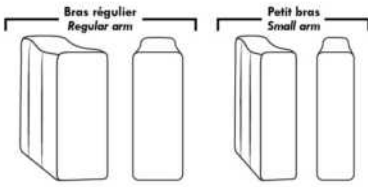

Spécifications | Specifications

- ☐ Appui-tête levé / Headrest up
- ☒ Appui-tête baissé / Headrest down
- ☒ Complètement incliné / Fully reclined

- (A) Hauteur complète 40" / Total Height
- (B) Hauteur appui-tête baissé 33" / Height headrest down
- (C) Hauteur du bras 24,5" / Arm Height
- (D) Hauteur du siège 19,5" / Seat height
- (E) Profondeur inclinée 65" / Depth fully reclined
- (F) Profondeur d'assise 20" ou/ou 22" / Seat depth
- (G) Profondeur appui-tête monté 36" / Depth with headrest up

Siège 30" de large | 30" Seat Width

095, 096, 097, 021, 234, 167, 168, 235, 223, 224, 017, 175, 176, 177, 173, 174, 165, 169, 170, 171, 230, 231, 178, 179, 221, 222

Siège 23" de large | 23" Seat Width

002, 012, 061, 009, 086, 045, 048, 024, 186, 187, 001, 057, 056, 051, 011, 005, 088, 089, 044, 041, 042, 071, 232, 233, 188, 189, 003, 052, 053, 040

Autres | Others

Fauteuil berçant, pivotant et inclinable
N'est pas un mécanisme protège-mur
Dégagement mural: 16"

Swivel, rocking motion chair
Not a wall hugger mechanism
Wall clearance: 16"

30" Populaires | Popular CONFIGURATIONS 23"

A, B, C, D, J, K, L, M