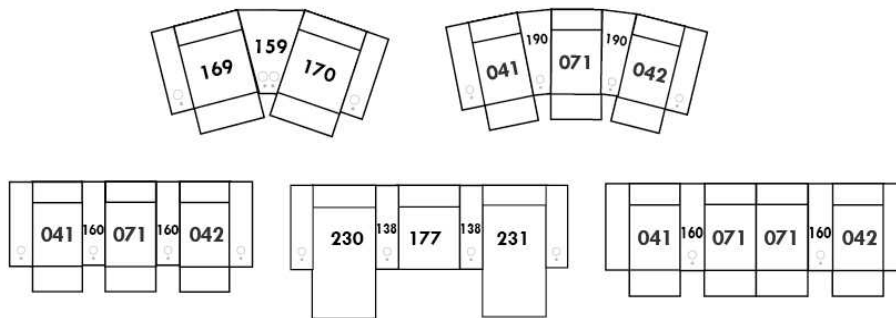

Each storage item has 2 USB ports and one electrical outlet inside the storage.

SUGGESTED CONFIGURATIONS

MARSEILLE

FEATURES:

- *Wall hugger power recliners with full footrest (manual n/a).
 - Manual adjustable headrest on all items (2 on square corner & stationary on wedge).
 - Seat cushions with shaped foam + 1" layer of memory foam on top; arm with memory foam.
 - Stitching: Small thread in fabric & large flat thread in leather.
 - Lounge chair reclining back items with "Push Back" mechanism; wall clearance 10". *Excludes 043 & 163 chairs: Wall clearance 16"
- Note: 2 recliner seats separated by a corner can not be opened at the same time. No recliner seats beside item #155.