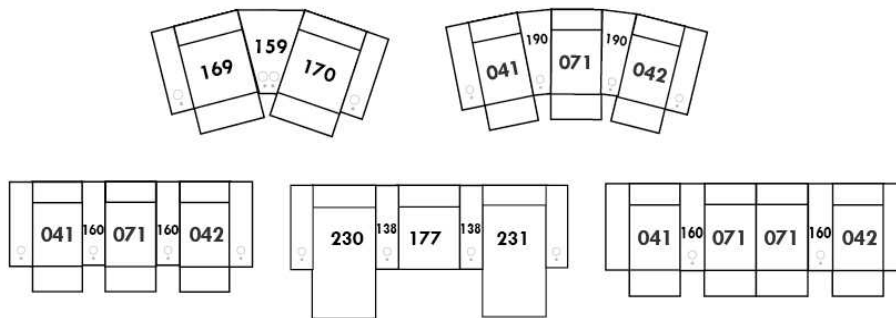

Each storage item has 2 USB ports and one electrical outlet inside the storage.

SUGGESTED CONFIGURATIONS

CDN Price List

CAPE COD

IN LEATHER: Backs & Seats will have parallel decorative seams. Back cushions will be semi attached with a zipper.