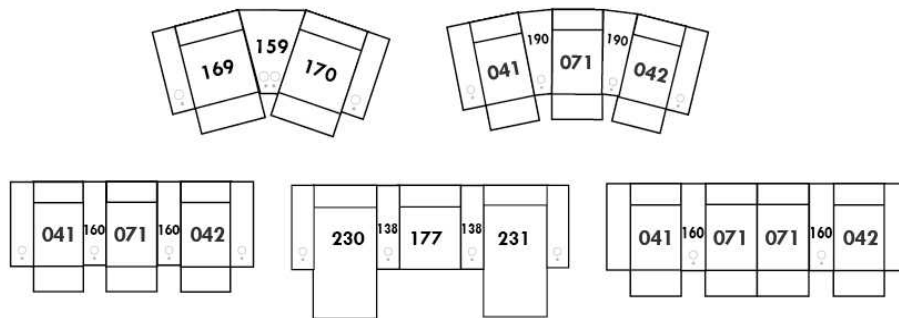

Each storage item has 2 USB ports and one electrical outlet inside the storage.

SUGGESTED CONFIGURATIONS

CDN Price List

ARMANI

LEGS: Specify wood leg colour LG35; ottoman LG68.

COMBO: Cover #2 on back and seat.