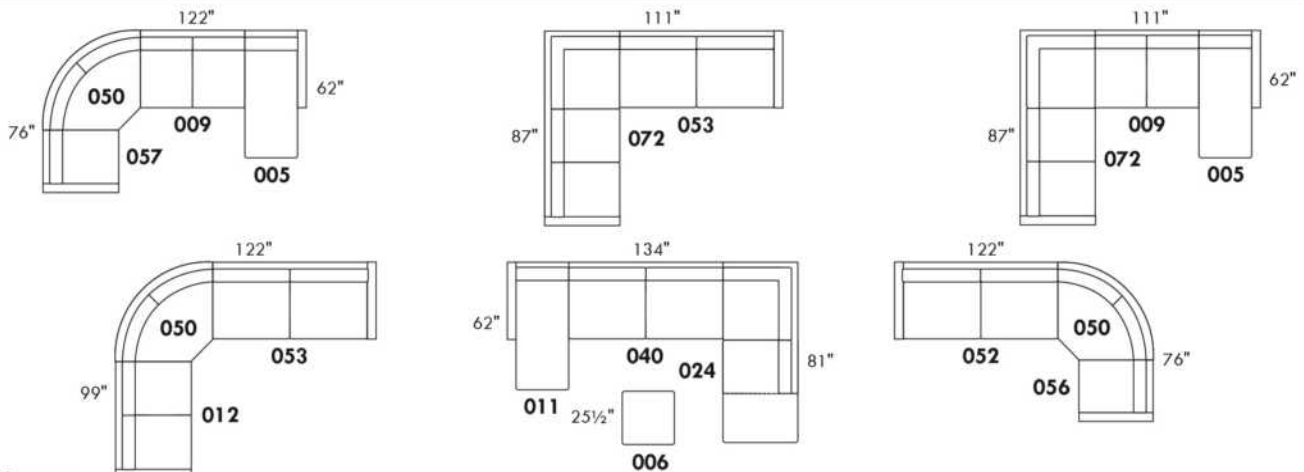

CONFIGURATIONS