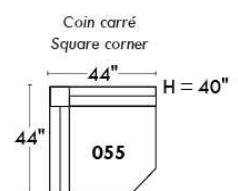

Autres | Others

www.jaymar.ca

Toutes les dimensions indiquées sont au pouce près. Nos produits sont fabriqués à la main et des variations mineures peuvent survenir. All dimensions indicated are to the nearest inch. Our product is hand-made and minor variations can occur.