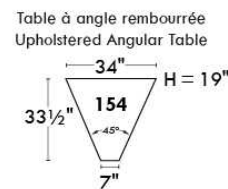

Autres | Others

Siège 23" de large | 23" Seat Width

Fauteuil berçant, pivotant et inclinable

Swivel rocking motion chair

Autres | Others

JESSE

Features: Adjustable headrest included (2 on square corner). Stitching: Small thread in fabric and large flat thread in leather. Memory foam in seat cushions. Lounge chair reclining back items with "Push Back" mechanism. Chairs #043 & #163: Have NO METAL BAR on arm.