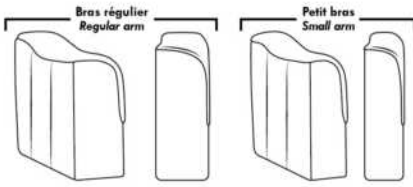

BROOKLYN

OPTIMA

Spécifications | Specifications

☐ Appui-tête levé / Headrest up
☒ Appui-tête baissé / Headrest down
☒ Complètement incliné / Fully reclined

(A) Hauteur complète 40" / Total Height
(B) Hauteur appui-tête baissé 33" / Height headrest down
(C) Hauteur du bras 24" / Arm Height
(D) Hauteur du siège 19,5" / Seat height
(E) Profondeur inclinée 65" / Depth fully reclined
(F) Profondeur d'assise 20" ou/ou 22" / Seat depth
(G) Profondeur appui-tête monté 36" / Depth with headrest up

Siège 30" de large | 30" Seat Width

80" 71" 71" 61"
40" 095 096 097 021
96" 82" 82"
40" 234 167 168
44"
96" 82" 82"
44" 235 223 224
Allongé à rangement / Bumper with storage
50" 41" 41" 31" 41" 41"
40" 017 175 176 177 173 62" 174
42"/44" Profondeur Depth
Inclinaison / Motion 165 169 170 171 230 62" 231
40" 42"/44" Profondeur Depth
Dos inclinable / Push back 221 222
Allongé à rangement / Bumper with storage
52" 52" 52" 52"
40" 178 179 221 222

Siège 23" de large | 23" Seat Width

66" 57" 57" 47"
40" 002 012 061 009
68" 68" 89" 89"
40" 086 045 048 024
44"
68" 68"
40" 186 187
Allongé à rangement / Bumper with storage
43" 34" 34" 24" 34" 34"
40" 001 057 056 051 011 62" 005
42"/44" Profondeur Depth
Inclinaison / Motion 044 041 042 071 232 62" 233
40" 42"/44" Profondeur Depth
Dos inclinable / Push back 188 189
Allongé à rangement / Bumper with storage
90" 81" 81" 71"
40" 003 052 053 040

Autres | Others

Fauteuil berçant, pivotant et inclinable
N'est pas un mécanisme protège-mur / Dégagement mural: 16"
Swivel, rocking motion chair
Not a wall hugger mechanism / Wall clearance: 16"

Simple / Single: 30" H=42", 34", 19"
Double: 33" H=42", 34", 22"

Centre rond / Wedge: 49" H=33", 49"
Coin carré / Square corner: 44" H=40", 44"
Petit coin carré / Small corner: 40" H=40", 40"
Pouf à rangement / Storage ottoman: 30" H=17", 22", 124"

30" Populaires | Popular CONFIGURATIONS 23"

81" 113" 116" 116" 102" 102"
40" 169 170 169 171 174 096 055 041 042 041 071 005 012 055 041 071 024
62" 62" 62" 102" 89"
116" 96" 116" 102"

Nos produits sont fabriqués à la main et des variations mineures peuvent survenir. / Our product is hand-made and minor variations can occur.