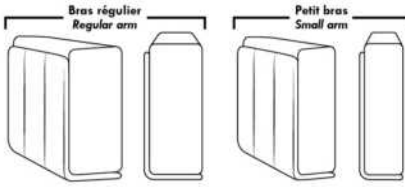

AMSTERDAM

OPTIMA