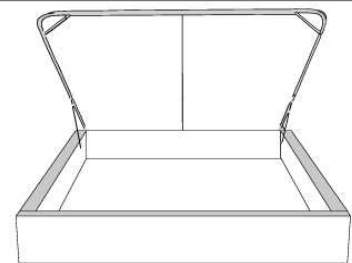

Avec rangement | With Storage
430-431