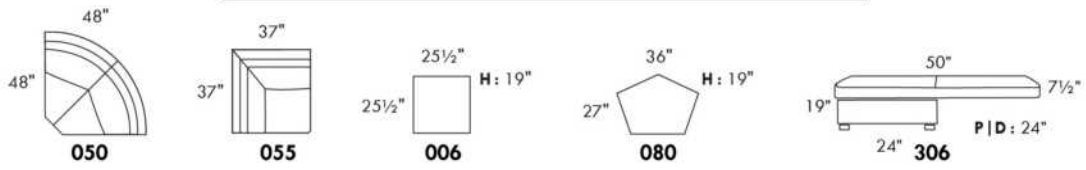

ODESSA

Hauteur complète 35" | Hauteur de siège 19" | Hauteur devant bras 25" | Profondeur d'assise 21"/22"
Total Height 35" | Seat Height 19" | Arm Height 25" | Seat Depth 21"/22"

www.jaymar.ca
Toutes les dimensions indiquées sont au pouce près. Nos produits sont fabriqués à la main et des variations mineures peuvent survenir.
All dimensions indicated are to the nearest inch. Our product is hand-made and minor variations can occur.