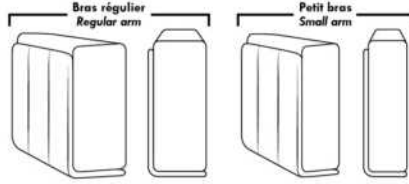

BERLIN

OPTIMA

Spécifications | Specifications

☐ Appui-tête levé / Headrest up
☒ Appui-tête baissé / Headrest down
☒ Complètement incliné / Fully reclined

(A) Hauteur complète 40" / Total Height
(B) Hauteur appui-tête baissé 33" / Height headrest down
(C) Hauteur du bras 24" / Arm Height
(D) Hauteur du siège 19,5" / Seat height
(E) Profondeur inclinée 65" / Depth fully reclined
(F) Profondeur d'assise 20" ou/ou 22" / Seat depth
(G) Profondeur appui-tête monté 36" / Depth with headrest up

Siège 30" de large | 30" Seat Width

82" 72" 72" 61"
40" 095 096 097 021
96" 82" 82"
40" 234 167 168
44"
96" 82" 82"
44" 235 223 224
Allongé à rangement / Bumper with storage
52" 42" 42" 31" 42" 42"
40" 017 175 176 177 173 174
42"/44" Profondeur Depth
Inclinable / Motion 42" 42" 42" 31" 42" 42"
40" 165 169 170 171 230 231
42"/44" Profondeur Depth
Dos inclinable / Push back
Allongé à rangement / Bumper with storage
52" 52" 52" 52"
40" 178 179 221 222

Siège 23" de large | 23" Seat Width

68" 58" 58" 47"
40" 002 012 061 009
68" 68" 89" 89"
40" 086 045 048 024
44"
68" 68"
40" 186 187
Allongé à rangement / Bumper with storage
45" 35" 35" 24" 35" 35"
40" 001 057 056 051 011 005
42"/44" Profondeur Depth
45" 45"
40" 088 089
Inclinable / Motion 45" 35" 35" 24" 35" 35"
40" 044 041 042 071 232 233
42"/44" Profondeur Depth
Dos inclinable / Push back
Allongé à rangement / Bumper with storage
45" 45"
40" 188 189
92" 82" 82" 71"
40" 003 052 053 040

Autres | Others

Fauteuil berçant, pivotant et inclinable / **Swivel, rocking motion chair**
N'est pas un mécanisme protège-mur / Not a wall hugger mechanism
Dégagement mural: 16" / Wall clearance: 16"

Simple / Single: 30" H=42", 34", 19"
Double: 33" H=42", 34", 22"

Centre rond / Wedge: 49" H=33", 49"
Coin carré / Square corner: 44" H=40", 44"
Petit coin carré / Small corner: 40" H=40", 40"
Pout à rangement / Storage ottoman: 30" H=17", 22", 124
Bras centre / Straight arm: 9" H=24", 36", 138
Rangement à angle / Wedge storage: 25" H=24", 36", 159
Rangement droit / Straight storage: 10" H=24", 36", 160
Petit rangement à angle / Small Wedge storage: 20" H=24", 36", 190

30" Populaires | Popular CONFIGURATIONS 23"

84" 115" 116" 116" 116"
40" 169 170 169 171 174 096 055 171 170
62"
A B C
40" 169 171 235 96"
D
70" 94" 102" 103"
40" 041 042 041 071 005 012 055 071 042 041 071 024
62" 102" 89"
J K L M