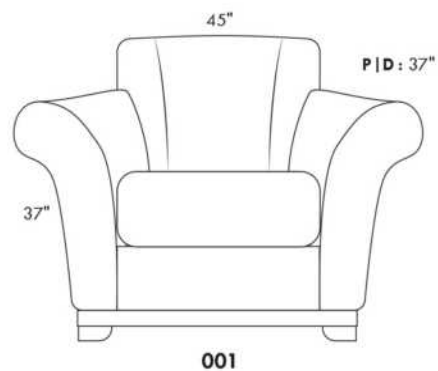

Hauteur de siège 20" | Hauteur devant bras 28" | Profondeur d'assise 20"
Seat Height 20" | Arm Height 28" | Seat Depth 20"