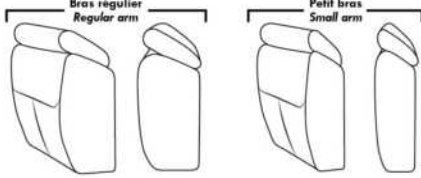

VENICE

OPTIMA

Spécifications | Specifications

☐ Appui-tête levé / Headrest up
☐ Appui-tête baissé / Headrest down
☐ Complètement incliné / Fully reclined

(A) Hauteur complète 40" Total Height
(B) Hauteur appui-tête baissé 33" Height headrest down
(C) Hauteur du bras 22,5" Arm Height
(D) Hauteur du siège 19,5" Seat height
(E) Profondeur inclinée 65" Depth fully reclined
(F) Profondeur d'assise 20" ou / or 22" Seat depth
(G) Profondeur appui-tête monté 36" Depth with headrest up

Siège 30" de large | 30" Seat Width

Siège 23" de large | 23" Seat Width

Autres | Others

Fauteuil berçant, pivotant et inclinable
N'est pas un mécanisme protège-mur
Dégagement mural: 16"

Swivel, rocking motion chair
Not a wall hugger mechanism
Wall clearance: 16"

30" Populaires | Popular CONFIGURATIONS 23"

Nos produits sont fabriqués à la main et des variations mineures peuvent survenir. Our product is hand-made and minor variations can occur.