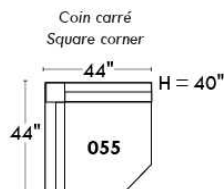

Autres | Others

Siège 23" de large | 23" Seat Width

Fauteuil berçant, pivotant et inclinable

Swivel rocking motion chair

Autres | Others

JESSE

Features: Adjustable headrest included (2 on square corner). Stitching: Small thread in fabric and large flat thread in leather. Memory foam in seat cushions. Lounge chair reclining back items with "Push Back" mechanism. Chairs #043 & #163: Have NO METAL BAR on arm.