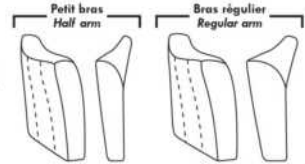

Items avec siège de 30" | Items with 30" seat

Spécifications | Specifications

- ☐ Appui-tête levé / Headrest up
- ☐ Appui-tête baissé / Headrest down
- ☐ Complètement incliné / Fully reclined

- (A) Hauteur complète 40" / Total Height
- (B) Hauteur appui-tête baissé 33" / Height headrest down
- (C) Hauteur du bras 23" / Arm Height
- (D) Hauteur du siège 19,5" / Seat height
- (E) Profondeur incliné 65" / Depth fully reclined
- (F) Profondeur d'assise 20" ou/ou 22" / Seat depth

Autres | Others

www.jaymar.ca