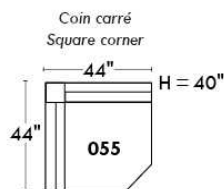

Autres | Others

Siège 23" de large | 23" Seat Width

Fauteuil berçant, pivotant et inclinable

Swivel rocking motion chair

Autres | Others

JESSE

Features: Adjustable headrest included (2 on square corner). Stitching: Small thread in fabric and large flat thread in leather. Memory foam in seat cushions. Lounge chair reclining back items with "Push Back" mechanism. Chairs #043 & #163: Have NO METAL BAR on arm.