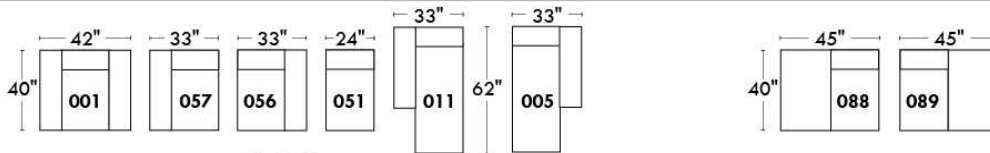

Autres | Others

Siège 23" de large | 23" Seat Width

Fauteuil berçant, pivotant et inclinable
Swivel rocking motion chair

Autres | Others

MONTE-CARLO

Features: Adjustable headrest included with all items (2 with square corner). Stitching: French Stitch. In fabric: small thread & in Leather: Large flat thread. Memory foam in arms & seat cushions. Lounge Chair Reclining Back items with "Push Back" mechanism. Cupholder N/A with this style.