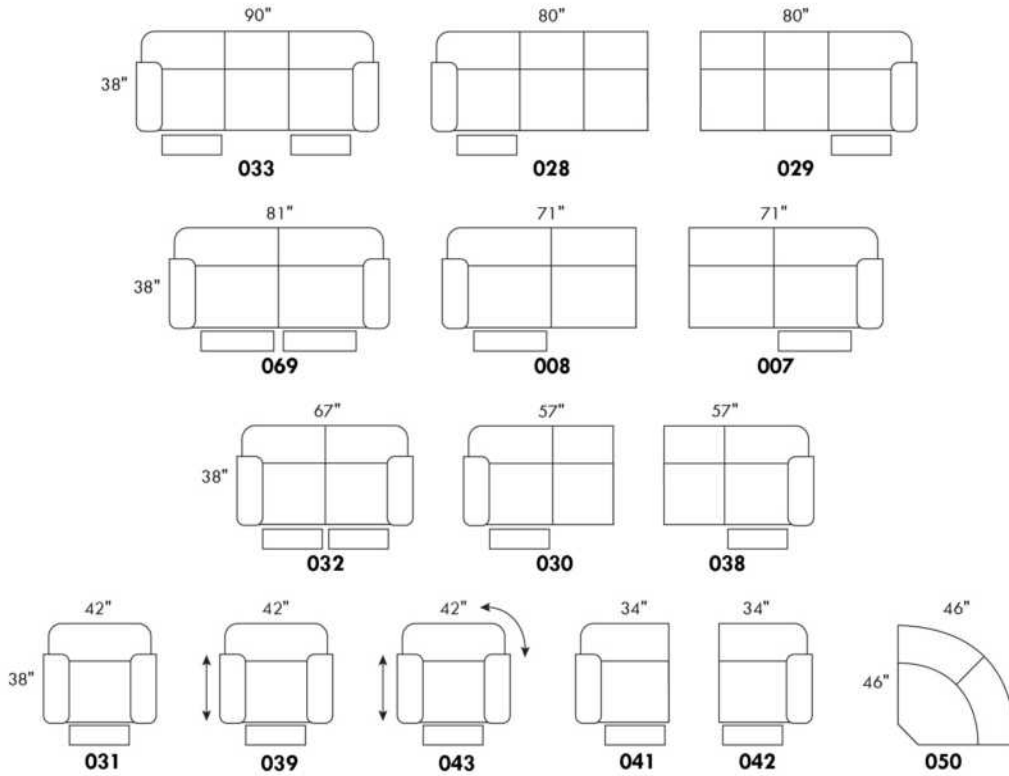

32100

Hauteur complète 40" | Hauteur de siège 19" | Hauteur devant bras 24" | Profondeur d'assise 21"
Total Height 40" | Seat Height 19" | Arm Height 24" | Seat Depth 21"