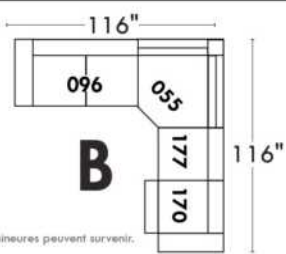

Autres | Others