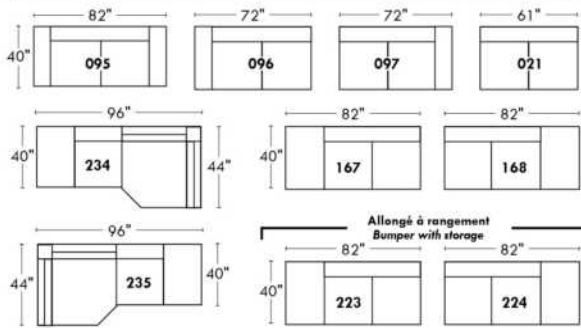

Siège 30" de large | 30" Seat Width