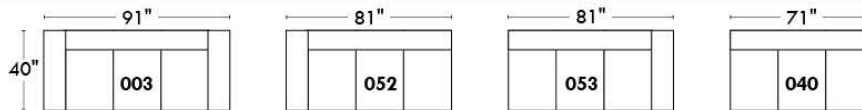

Autres | Others

Siège 23" de large | 23" Seat Width

Fauteuil berçant, pivotant et inclinable

Swivel rocking motion chair

Autres | Others

JESSE

Features: Adjustable headrest included (2 on square corner). Stitching: Small thread in fabric and large flat thread in leather. Memory foam in seat cushions. Lounge chair reclining back items with "Push Back" mechanism. Chairs #043 & #163: Have NO METAL BAR on arm.