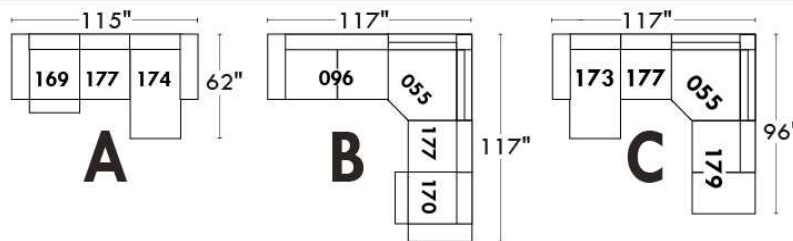

Siège 30" de large | 30" Seat Width

Spécifications | Specifications

- ☐ Appui-tête levé / Headrest up
- ☐ Appui-tête baissé / Headrest down
- ☐ Complètement incliné / Fully reclined

- (A) Hauteur complète 39" / Total Height
- (B) Hauteur appui-tête baissé 30" / Height headrest down
- (C) Hauteur du bras 24" / Arm Height
- (D) Hauteur du siège 19,5" / Seat height
- (E) Profondeur inclinée 63" / Depth fully reclined
- (F) Profondeur d'assise 20" / Seat depth

Autres | Others