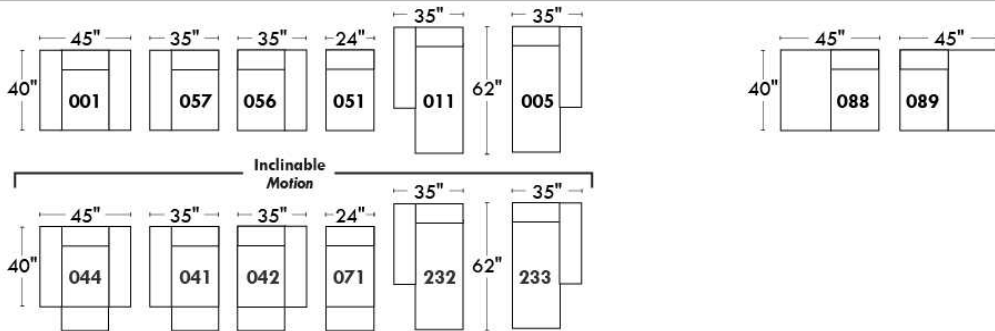

Siège 23" de large | 23" Seat Width

Fauteuil berçant,
pivotant et inclinable

Swivel rocking
motion chair

Autres | Others