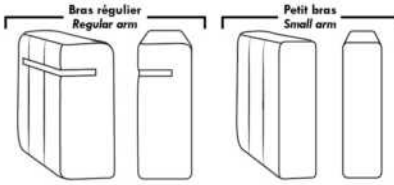

ALEXANDRA

OPTIMA