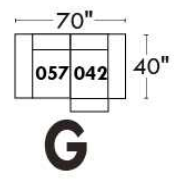

Autres | Others

www.jaymar.ca

Toutes les dimensions indiquées sont au pouce près. Nos produits sont fabriqués à la main et des variations mineures peuvent survenir. All dimensions indicated are to the nearest inch. Our product is hand-made and minor variations can occur.