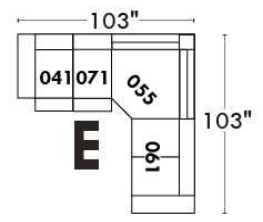

Autres | Others

www.jaymar.ca

Toutes les dimensions indiquées sont au pouce près. Nos produits sont fabriqués à la main et des variations mineures peuvent survenir. All dimensions indicated are to the nearest inch. Our product is hand-made and minor variations can occur.