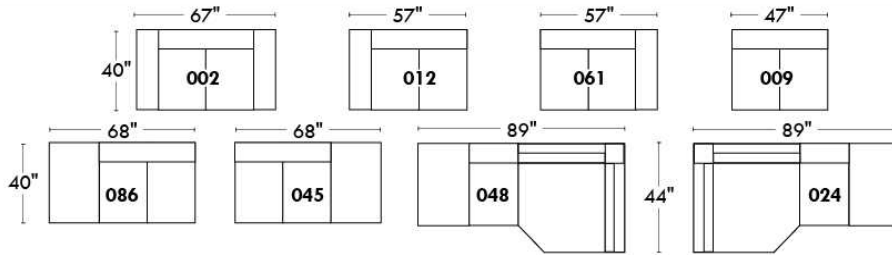

Autres | Others

Siège 23" de large | 23" Seat Width

Fauteuil berçant, pivotant et inclinable

Swivel rocking motion chair

Autres | Others

JESSE

Features: Adjustable headrest included (2 on square corner). Stitching: Small thread in fabric and large flat thread in leather. Memory foam in seat cushions. Lounge chair reclining back items with "Push Back" mechanism. Chairs #043 & #163: Have NO METAL BAR on arm.