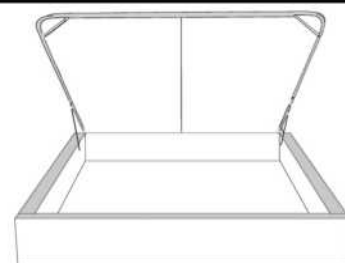

Avec rangement | With Storage
430-431-432-433