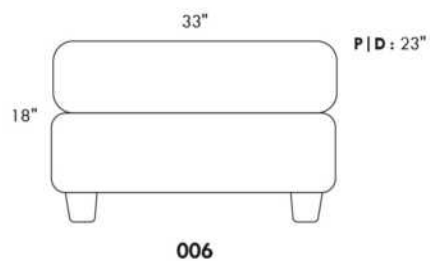

ORLEANS

Hauteur de siège 21" | Hauteur devant bras 26" | Profondeur d'assise 20"
Seat Height 21" | Arm Height 26" | Seat Depth 20"

www.jaymar.ca