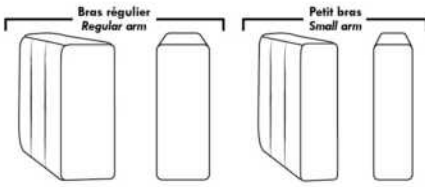

MANHATTAN

OPTIMA