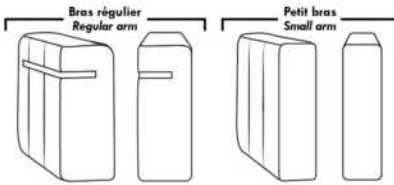

ALEXANDRA

OPTIMA