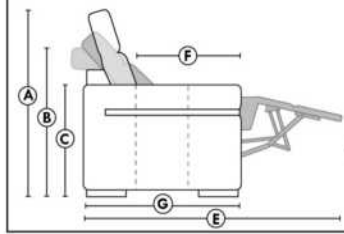

Spécifications | Specifications