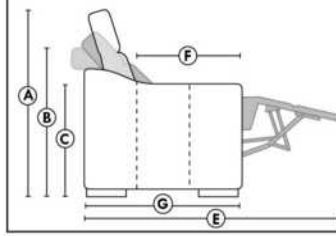

1. ☐ Appui-tête levé Headrest up
   - ☐ Appui-tête baissé Headrest down
   - ☐ Complètement incliné Fully reclined
2. **(A)** Hauteur complète 40" Total Height
   (B) Hauteur appui-tête baissé 33" Height headrest down
   (C) Hauteur du bras 24,5" Arm Height
   (D) Hauteur du siège 19,5" Seat height
   (E) Profondeur inclinée 65" Depth fully reclined
   (F) Profondeur d'assise 20" ou/ou 22" Seat depth
   (G) Profondeur appui-tête monté 36" Depth with headrest up

Siège 30" de large | 30" Seat Width

Siège 23" de large | 23" Seat Width

Autres | Others

Fauteuil berçant, pivotant et inclinable
N'est pas un mécanisme protège-mur
Dégagement mural: 16"

Swivel, rocking motion chair
Not a wall hugger mechanism
Wall clearance: 16"

30" Populaires | Popular CONFIGURATIONS 23"