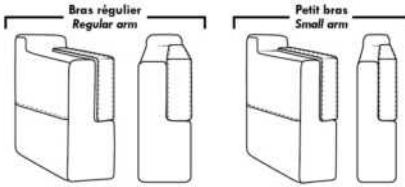

Spécifications | Specifications

☐ Appui-tête levé / Headrest up
☐ Appui-tête baissé / Headrest down
☐ Complètement incliné / Fully reclined

(A) Hauteur complète 40" / Total Height
(B) Hauteur appui-tête baissé 33" / Height headrest down
(C) Hauteur du bras 24,5" / Arm Height
(D) Hauteur du siège 19,5" / Seat height
(E) Profondeur inclinée 65" / Depth fully reclined
(F) Profondeur d'assise 20" ou/ou 22" / Seat depth
(G) Profondeur appui-tête monté 36" / Depth with headrest up

Siège 30" de large | 30" Seat Width

81" 71" 71" 61"
40" 095 096 097 021
96" 82" 82"
40" 234 167 168
44"
96" 82" 82"
44" 235 223 224
Allongé à rangement / Bumper with storage
51" 41" 41" 31" 41" 41"
40" 017 175 176 177 173 62" 174
42"/44" Profondeur Depth
Inclinaison / Motion 165 169 170 171 230 62" 231
40" 42"/44" Profondeur Depth
Dos inclinable / Push back 221 222
Allongé à rangement / Bumper with storage
52" 52" 52" 52"
40" 178 179 221 222

Siège 23" de large | 23" Seat Width

67" 57" 57" 47"
40" 002 012 061 009
68" 68" 89" 89"
40" 086 045 048 024
44"
68" 68"
40" 186 187
Allongé à rangement / Bumper with storage
44" 44" 34" 34" 34" 24" 34" 34"
40" 001 057 056 051 011 62" 005
42"/44" Profondeur Depth
45" 45"
40" 088 089
Inclinaison / Motion 044 041 042 071 232 62" 233
40" 42"/44" Profondeur Depth
Dos inclinable / Push back 188 189
Allongé à rangement / Bumper with storage
91" 81" 81" 71"
40" 003 052 053 040

Autres | Others

Fauteuil berçant, pivotant et inclinable / **Swivel, rocking motion chair**
N'est pas un mécanisme protège-mur / Not a wall hugger mechanism
Dégagement mural: 16" / Wall clearance: 16"

Simple / Single: 30" H=42", 34", 19"
Double: 33" H=42", 34", 22"

Centre rond / Wedge: 49" H=33", 49", 050
Coin carré / Square corner: 44" H=40", 44", 055
Petit coin carré / Small corner: 40" H=40", 40", 155
Pouf à rangement / Storage ottoman: 30" H=17", 22", 124

30" Populaires | Popular CONFIGURATIONS 23"

82" 113" 115" 115" 102" 102"
40" 169 170 169 171 174 62" 096 055 041 042 041 071 005 62" 012 055 041 071 042 89"
40" 169 171 235 96" 171 170 102" 024