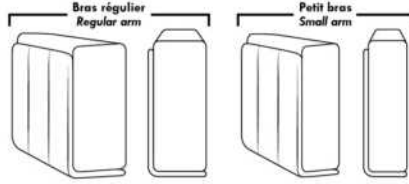

BERLIN

OPTIMA

Spécifications | Specifications

☐ Appui-tête levé / Headrest up
☒ Appui-tête baissé / Headrest down
☒ Complètement incliné / Fully reclined

(A) Hauteur complète 40" / Total Height
(B) Hauteur appui-tête baissé 33" / Height headrest down
(C) Hauteur du bras 24" / Arm Height
(D) Hauteur du siège 19,5" / Seat height
(E) Profondeur inclinée 65" / Depth fully reclined
(F) Profondeur d'assise 20" ou/ou 22" / Seat depth
(G) Profondeur appui-tête monté 36" / Depth with headrest up

Siège 30" de large | 30" Seat Width

82" 72" 72" 61"
40" 095 096 097 021
96" 82" 82"
40" 234 167 168
44"
96" 82" 82"
44" 235 223 224
Allongé à rangement / Bumper with storage
52" 42" 42" 31" 42" 42"
40" 017 175 176 177 173 62" 174 42"/44" Profondeur Depth
Inclinable / Motion 42"/44" Profondeur Depth
Dos inclinable / Push back
52" 42" 42" 31" 42" 42"
40" 165 169 170 171 230 62" 231 42"/44" Profondeur Depth
Allongé à rangement / Bumper with storage
52" 52" 52" 52"
40" 178 179 221 222

Siège 23" de large | 23" Seat Width

68" 58" 58" 47"
40" 002 012 061 009
68" 68" 89" 89"
40" 086 045 048 024
44"
68" 68"
40" 186 187
Allongé à rangement / Bumper with storage
45" 35" 35" 24" 35" 35"
40" 001 057 056 051 011 62" 005 42"/44" Profondeur Depth
Inclinable / Motion 42"/44" Profondeur Depth
Dos inclinable / Push back
45" 35" 35" 24" 35" 35"
40" 044 041 042 071 232 62" 233 42"/44" Profondeur Depth
Allongé à rangement / Bumper with storage
45" 45"
40" 188 189
92" 82" 82" 71"
40" 003 052 053 040

Autres | Others

Fauteuil berçant, pivotant et inclinable / **Swivel, rocking motion chair**
N'est pas un mécanisme protège-mur / Not a wall hugger mechanism
Dégagement mural: 16" / Wall clearance: 16"

Centre rond / Wedge: 49" H=33", 050
Coin carré / Square corner: 44" H=40", 055
Petit coin carré / Small corner: 40" H=40", 155
Pout à rangement / Storage ottoman: 30" H=17", 124
Bras centre / Straight arm: 9" H=24", 138
Rangement à angle / Wedge storage: 25" H=24", 159
Rangement droit / Straight storage: 10" H=24", 160
Petit rangement à angle / Small Wedge storage: 20" H=24", 190

30" Populaires | Popular CONFIGURATIONS 23"

84" 115" 116" 116" 116"
40" 169 170 169 171 174 62" 096 055 171 170
A B C
40" 169 171 96" 235
D
70" 94" 102" 103"
40" 041 042 041 071 005 62" 012 055 071 042 89"
J K L M