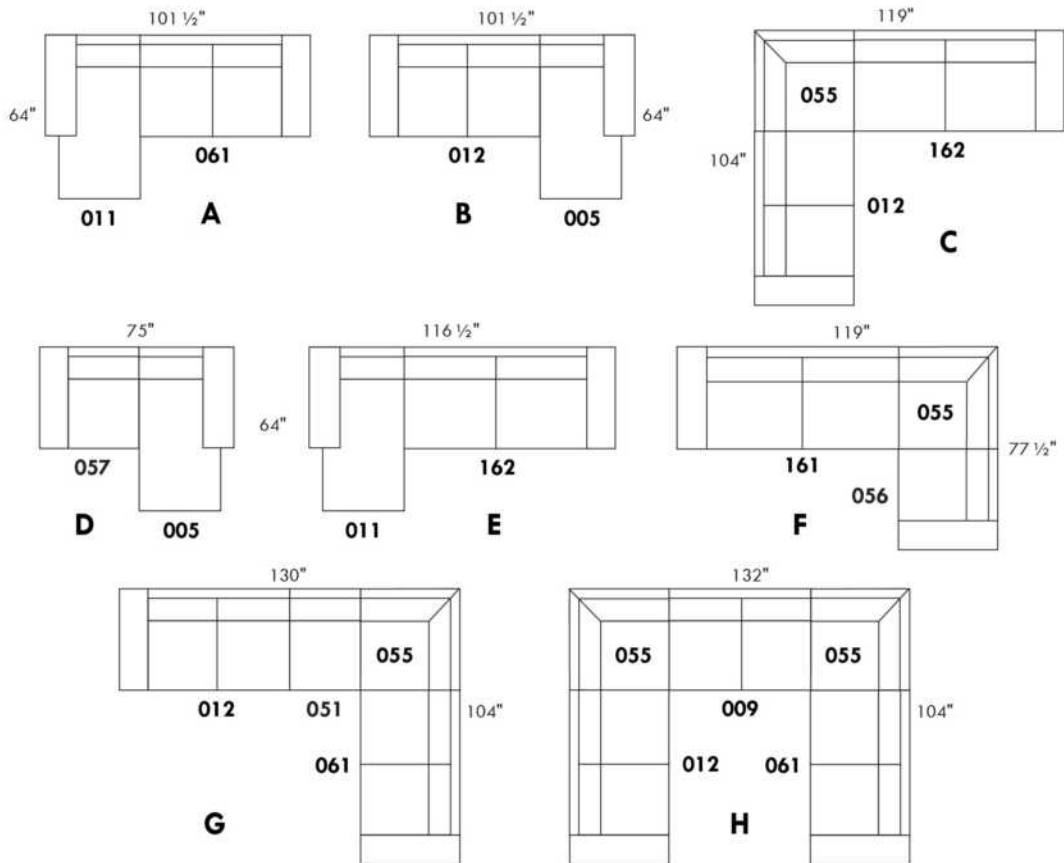

CONFIGURATIONS