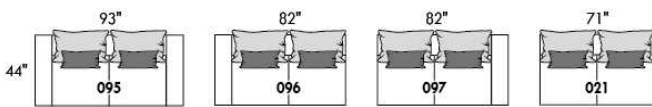

FASHION COLLECTION

FASHION I

COUSSINS PLEINE LARGEUR
FULL BACK CUSHIONS

831 34 x 7 x 19
832 24 x 6 x 10

FASHION II

COUSSINS CARRÉS - DOS APPARENT
SQUARE CUSHIONS - VISBLE BACK

833 26 x 7 x 19
834 16 x 6 x 16