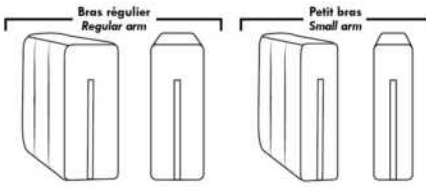

MONTEREY

OPTIMA