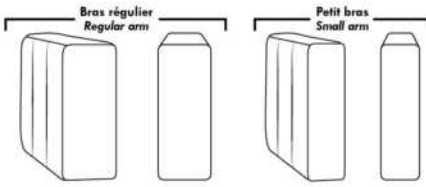

SEATTLE

OPTIMA

Spécifications | Specifications

☐ Appui-tête levé / Headrest up
☐ Appui-tête baissé / Headrest down
☐ Complètement incliné / Fully reclined

(A) Hauteur complète 40" / Total Height
(B) Hauteur appui-tête baissé 33" / Height headrest down
(C) Hauteur du bras 24" / Arm Height
(D) Hauteur du siège 19,5" / Seat height
(E) Profondeur inclinée 65" / Depth fully reclined
(F) Profondeur d'assise 20" ou/ou 22" / Seat depth
(G) Profondeur appui-tête monté 36" / Depth with headrest up

Siège 30" de large | 30" Seat Width

79" 70" 70" 61"
40" 095 096 097 021
96" 82" 82"
40" 234 167 168
44"
96" 82" 82"
44" 235 223 224
Allongé à rangement / Bumper with storage
49" 40" 40" 31" 40" 40"
40" 017 175 176 177 173 62" 174
42"/44" Profondeur Depth
Inclinable / Motion   Dos inclinable / Push back
49" 40" 40" 31" 40" 40"
40" 165 169 170 171 230 62" 231
42"/44" Profondeur Depth
Allongé à rangement / Bumper with storage
52" 52" 52" 52"
40" 178 179 221 222

Siège 23" de large | 23" Seat Width

65" 56" 56" 47"
40" 002 012 061 009
68" 68" 89" 89"
40" 086 045 048 024
44"
68" 68"
40" 186 187
Allongé à rangement / Bumper with storage
42" 33" 33" 24" 33" 33"
40" 001 057 056 051 011 62" 005
42"/44" Profondeur Depth
45" 45"
40" 088 089
Inclinable / Motion   Dos inclinable / Push back   Allongé à rangement / Bumper with storage
42" 33" 33" 24" 33" 33"
40" 044 041 042 071 232 62" 233
42"/44" Profondeur Depth
45" 45"
40" 188 189
89" 80" 80" 71"
40" 003 052 053 040

Autres | Others

Fauteuil berçant, pivotant et inclinable / Swivel, rocking motion chair

N'est pas un mécanisme protège-mur / Not a wall hugger mechanism
Dégagement mural: 16" / Wall clearance: 16"

Simple / Single   Double

Centre rond / Wedge: 49" H=33"
Coin carré / Square corner: 44" H=40"
Petit coin carré / Small corner: 40" H=40"
Pout à rangement / Storage ottoman: 30" H=17"
Bras centre / Straight arm: 9" H=24"
Rangement à angle / Wedge storage: 25" H=24"
Rangement droit / Straight storage: 10" H=24"
Petit rangement à angle / Small Wedge storage: 20" H=24"

30" Populaires | Popular CONFIGURATIONS 23"

80" 111" 115" 101" 101"
40" 169 170 169 171 174 62" 096 055 041 042 90" 041 071 005 62" 012 055 071 042 101" 041 071 101" 89"
40" 169 171 235 115" 171 170 101"

Nos produits sont fabriqués à la main et des variations mineures peuvent survenir. Our product is hand-made and minor variations can occur.