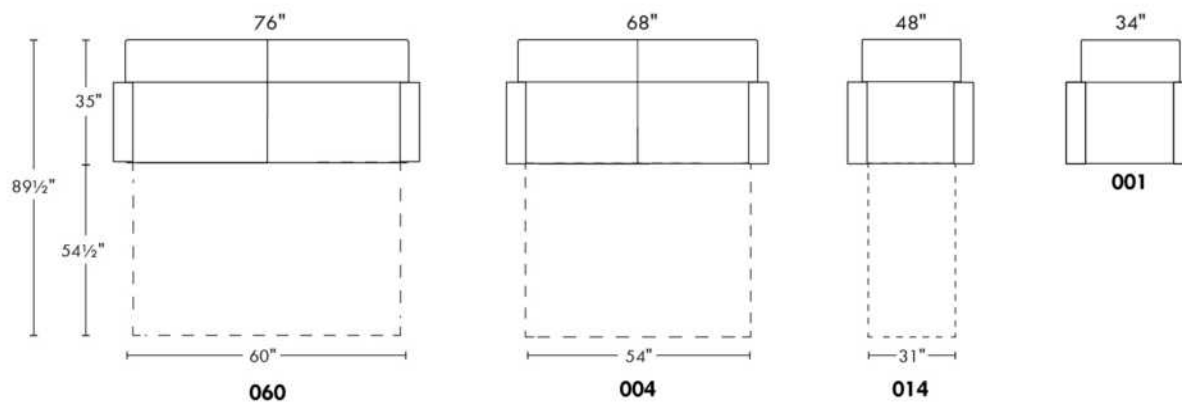

ECHO

Hauteur complète 35" | Hauteur de siège 18" | Hauteur devant bras 25½" | Profondeur d'assise 21"
Total Height 35" | Seat Height 18" | Arm Height 25½" | Seat Depth 21"

www.jaymar.ca