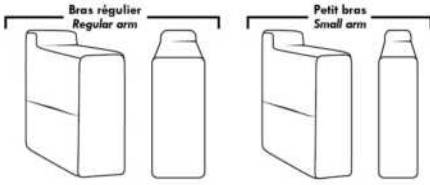

MALAGA

OPTIMA