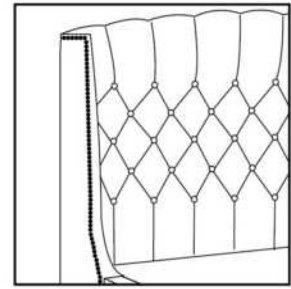

Silver - Copper - Pewter - Brass
7/8" diamètre

Base avec contour LARGE 4" | Base with WIDE contour 4"

Grandeur | Size King: 87 x 79 x 12 | Queen: 69 x 79 x 12 | Double: 64 x 75 x 12 | Simple/Single: 49 x 75 x 12