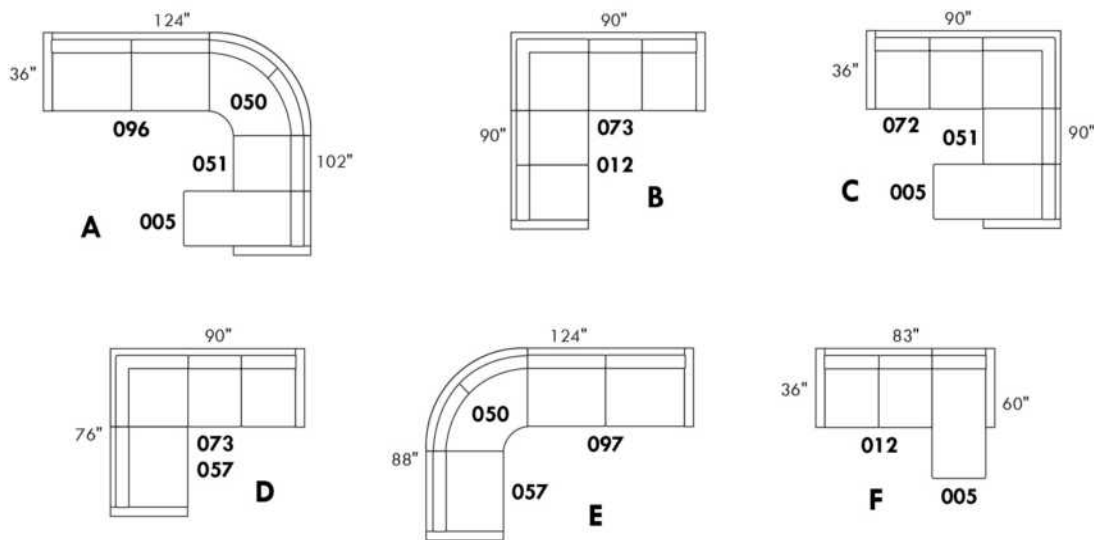

CONFIGURATIONS