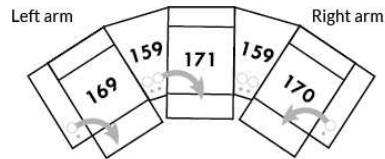

#### EXAMPLE B:

071-171: These two items can be connected to a smart cup holder which will control the recliner. You must then use one of these items: 138,159, 160 and 190