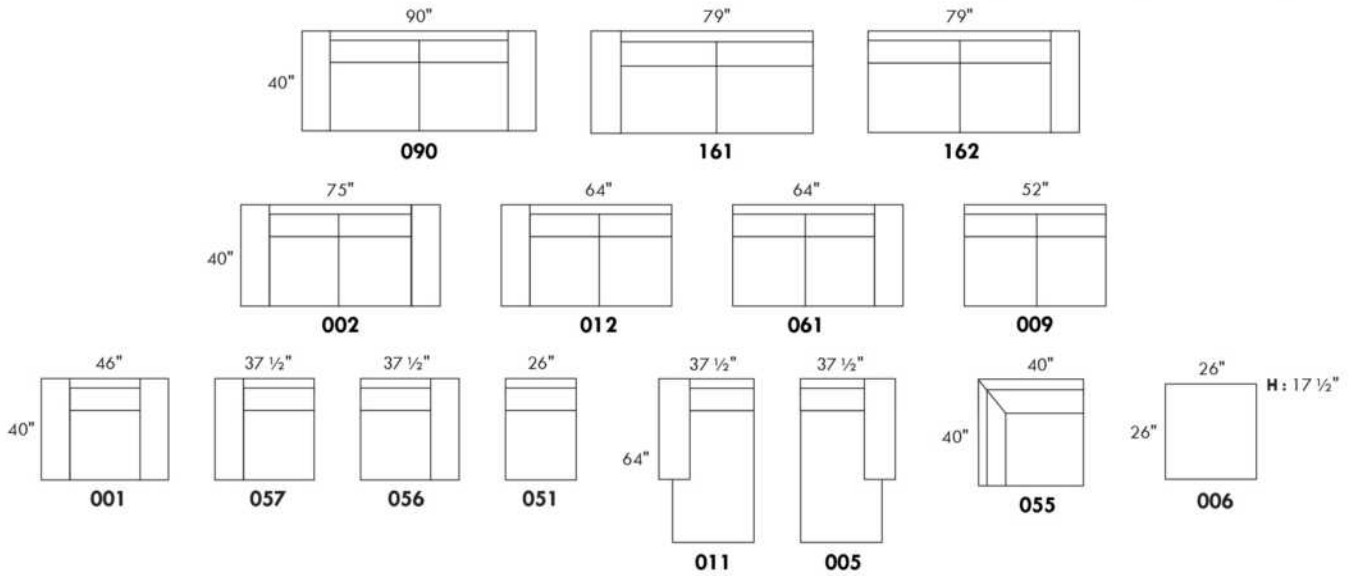

BARON

Hauteur complète 31" | Hauteur de siège 17½" | Profondeur d'assise 22"
Total Height 31" | Seat Height 17½" | Seat Depth 22"