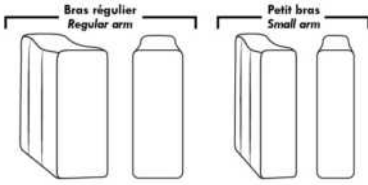

1. ☐ Appui-tête levé Headrest up
   - ☐ Appui-tête baissé Headrest down
   - ☐ Complètement incliné Fully reclined
2. **(A)** Hauteur complète 40" Total Height
   (B) Hauteur appui-tête baissé 33" Height headrest down
   (C) Hauteur du bras 24,5" Arm Height
   (D) Hauteur du siège 19,5" Seat height
   (E) Profondeur inclinée 65" Depth fully reclined
   (F) Profondeur d'assise 20" ou/ou 22" Seat depth
   (G) Profondeur appui-tête monté 36" Depth with headrest up

Siège 30" de large | 30" Seat Width

Siège 23" de large | 23" Seat Width

Autres | Others

Fauteuil berçant, pivotant et inclinable
N'est pas un mécanisme protège-mur
Dégagement mural: 16"

Swivel, rocking motion chair
Not a wall hugger mechanism
Wall clearance: 16"

30" Populaires | Popular CONFIGURATIONS 23"