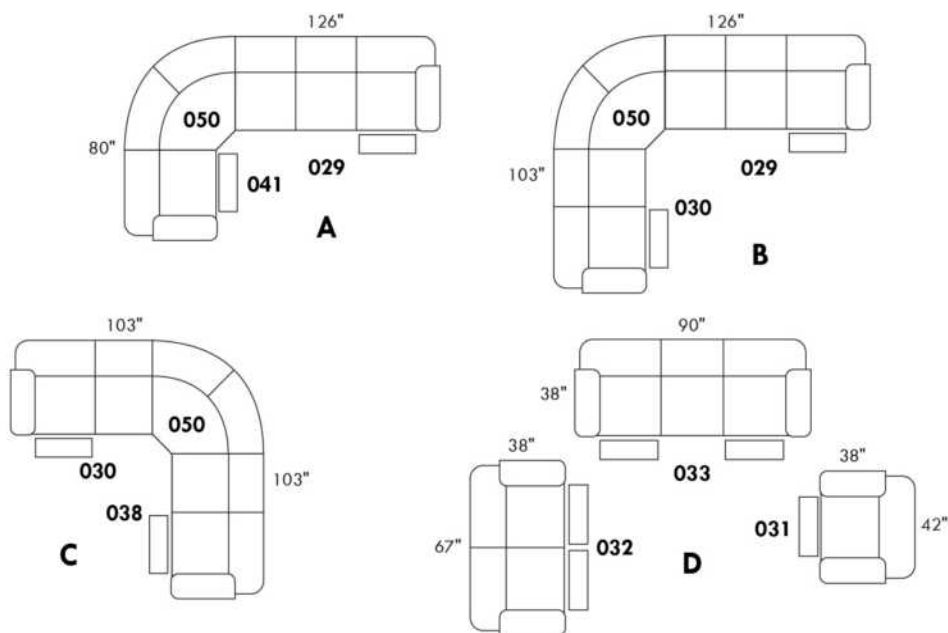

CONFIGURATIONS