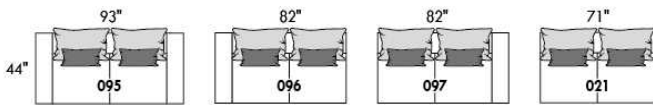

FASHION COLLECTION

FASHION I

COUSSINS PLEINE LARGEUR
FULL BACK CUSHIONS

831 34 x 7 x 19
832 24 x 6 x 10

FASHION II

COUSSINS CARRÉS - DOS APPARENT
SQUARE CUSHIONS - VISBLE BACK

833 26 x 7 x 19
834 16 x 6 x 16