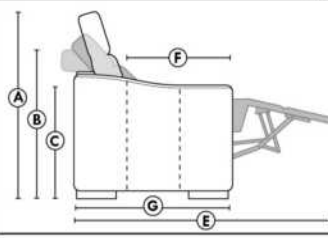

Spécifications | Specifications