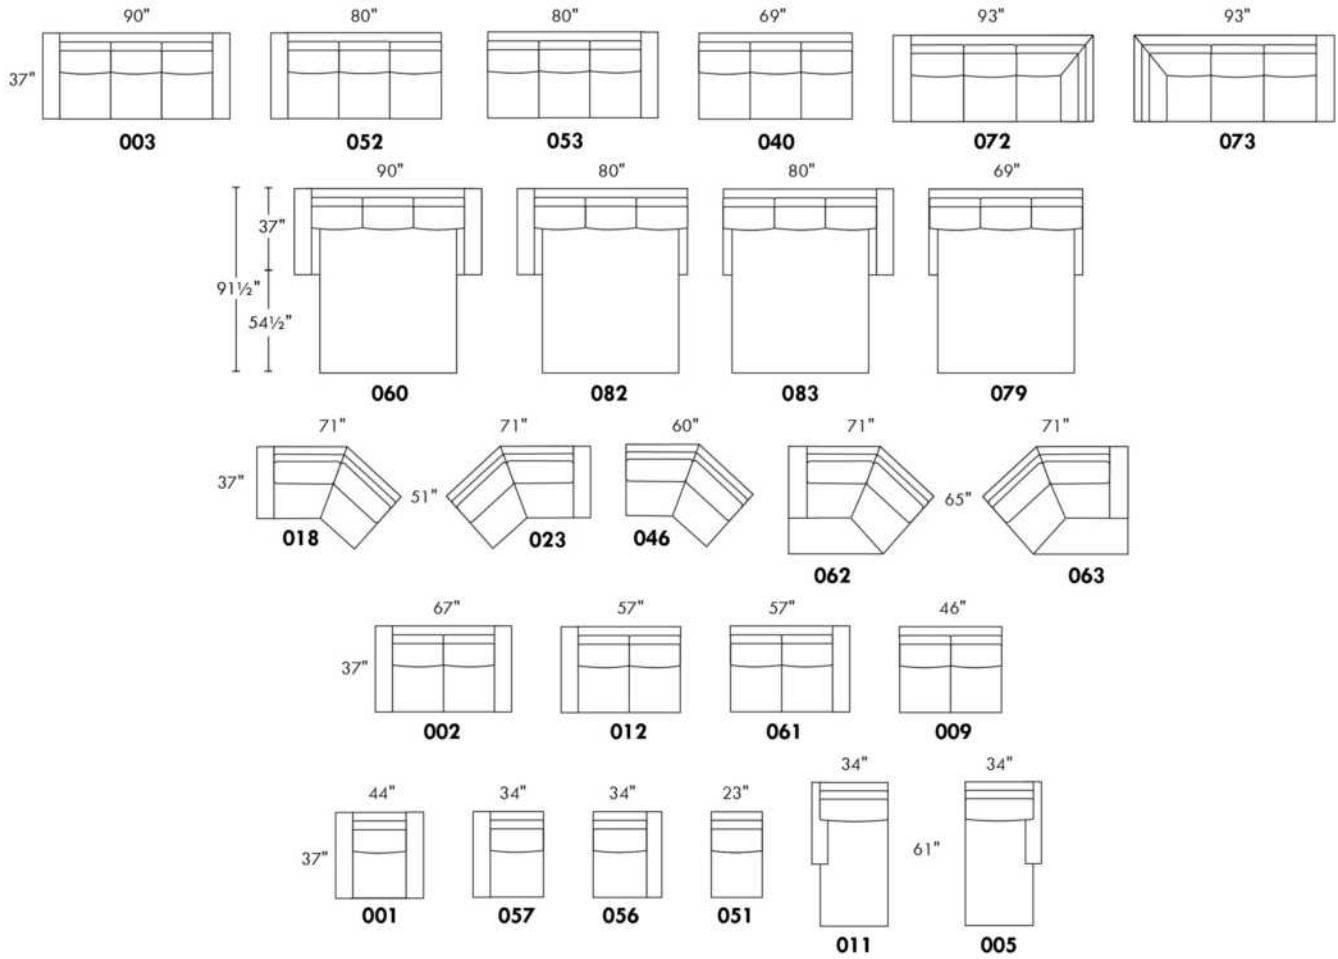

TRISTAN

Hauteur complète 35" | Hauteur de siège 19" | Profondeur d'assise 21"/22"
Total Height 35" | Seat Height 19" | Seat Depth 21"/22"

www.jaymar.ca