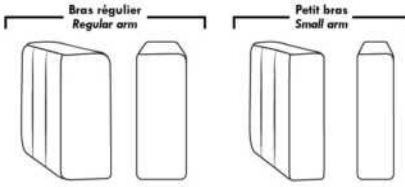

BUDAPEST

OPTIMA

Spécifications | Specifications

☐ Appui-tête levé / Headrest up
☐ Appui-tête baissé / Headrest down
☐ Complètement incliné / Fully reclined

(A) Hauteur complète 40" / Total Height
(B) Hauteur appui-tête baissé 33" / Height headrest down
(C) Hauteur du bras 24" / Arm Height
(D) Hauteur du siège 19,5" / Seat height
(E) Profondeur inclinée 65" / Depth fully reclined
(F) Profondeur d'assise 20" ou/ou 22" / Seat depth
(G) Profondeur appui-tête monté 36" / Depth with headrest up

Siège 30" de large | 30" Seat Width

81" 71" 71" 61"
40" 095 096 097 021
96" 82" 82"
40" 234 167 168
44"
96" 82" 82"
44" 235 223 224
Allongé à rangement / Bumper with storage
51" 41" 41" 31" 41" 41"
40" 017 175 176 177 173 174
42"/44" Profondeur Depth
Inclinable Motion / Dos inclinable Push back
51" 41" 41" 31" 41" 41"
40" 165 169 170 171 230 231
42"/44" Profondeur Depth
Allongé à rangement Bumper with storage
52" 52" 52" 52"
40" 178 179 221 222

Siège 23" de large | 23" Seat Width

67" 57" 57" 47"
40" 002 012 061 009
68" 68" 89" 89"
40" 086 045 048 024
44"
68" 68"
40" 186 187
Allongé à rangement Bumper with storage
44" 34" 34" 24" 34" 34"
40" 001 057 056 051 011 005
42"/44" Profondeur Depth
Inclinable Motion / Dos inclinable Push back
44" 34" 34" 24" 34" 34"
40" 044 041 042 071 232 233
42"/44" Profondeur Depth
Allongé à rangement Bumper with storage
45" 45"
40" 188 189
91" 81" 81" 71"
40" 003 052 053 040

Autres | Others

Fauteuil berçant, pivotant et inclinable / Swivel, rocking motion chair

N'est pas un mécanisme protège-mur / Not a wall hugger mechanism
Dégagement mural: 16" / Wall clearance: 16"

Centre rond Wedge: 49" H=33"
Coin carré Square corner: 44" H=40"
Petit coin carré Small corner: 40" H=40"
Pout à rangement Storage ottoman: 30" H=17"
Bras centre Straight arm: 10" H=24"
Rangement à angle Wedge storage: 25" H=24"
Rangement droit Straight storage: 10" H=24"
Petit rangement à angle Small Wedge storage: 20" H=24"

30" Populaires | Popular CONFIGURATIONS 23"

82" 113" 115" 115" 102" 102"
40" 169 170 169 171 174 096 055 041 042 041 071 005 012 055 041 071
62" 115" 115" 102" 102"
40" 169 171 235 171 170 041 071 071 042 024
96" 102" 89"

Notre produit est fabriqué à la main et des variations mineures peuvent survenir. / Our product is hand-made and minor variations can occur.