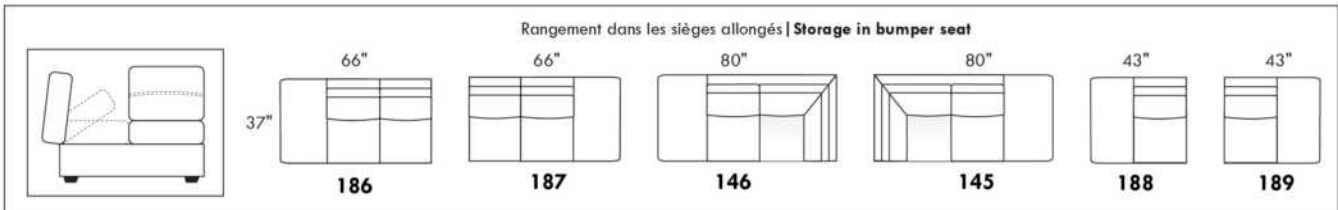

TRISTAN

Hauteur complète 35" | Hauteur de siège 19" | Profondeur d'assise 21"/22"
Total Height 35" | Seat Height 19" | Seat Depth 21"/22"

www.jaymar.ca