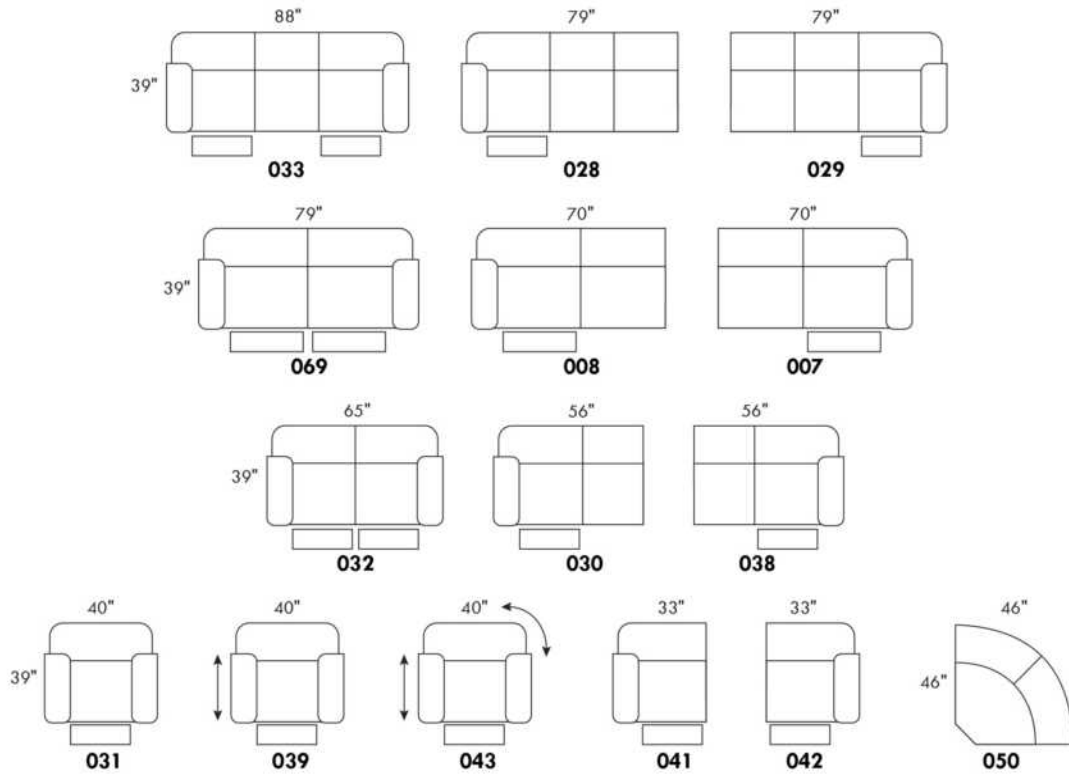

32047

Hauteur complète 40" | Hauteur de siège 19" | Hauteur devant bras 25" | Profondeur d'assise 21"
Total Height 40" | Seat Height 19" | Arm Height 25" | Seat Depth 21"