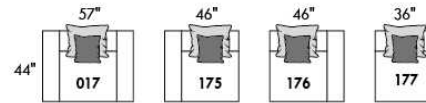

Mélanger & agencer!
Mix & Match!

Populaires | Popular CONFIGURATIONS