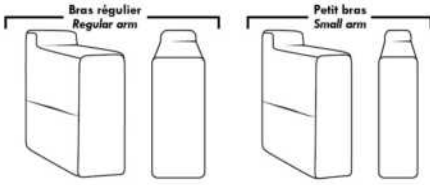

PORTOFINO

OPTIMA

Spécifications | Specifications

☐ Appui-tête levé / Headrest up
☐ Appui-tête baissé / Headrest down
☐ Complètement incliné / Fully reclined

(A) Hauteur complète 40" / Total Height
(B) Hauteur appui-tête baissé 33" / Height headrest down
(C) Hauteur du bras 24,5" / Arm Height
(D) Hauteur du siège 19,5" / Seat height
(E) Profondeur inclinée 65" / Depth fully reclined
(F) Profondeur d'assise 20" ou/ou 22" / Seat depth
(G) Profondeur appui-tête monté 36" / Depth with headrest up

Siège 30" de large | 30" Seat Width

81" 71" 71" 61"
40" 40" 40" 40"
96" 82" 82"
40" 44" 44"
96" 82" 82"
44" 40" 40"
Allongé à rangement / Bumper with storage
41" 41"
40" 62" 42"/44" Profondeur Depth
Inclinable / Motion   Dos inclinable / Push back
51" 41" 41" 31" 41" 41"
40" 40" 40" 40" 62" 42"/44" Profondeur Depth
Allongé à rangement / Bumper with storage
52" 52" 52" 52"
40" 40"

Siège 23" de large | 23" Seat Width

67" 57" 57" 47"
40" 40" 40" 40"
68" 68" 89" 89"
40" 44" 44" 44"
68" 68"
40" 40"
Allongé à rangement / Bumper with storage
44" 34" 34" 24" 34" 34"
40" 62" 42"/44" Profondeur Depth
45" 45"
40" 40"
Inclinable / Motion   Dos inclinable / Push back   Allongé à rangement / Bumper with storage
44" 34" 34" 24" 34" 34"
40" 62" 42"/44" Profondeur Depth
45" 45"
40" 40"
91" 81" 81" 71"
40" 40" 40" 40"

Autres | Others

Fauteuil berçant, pivotant et inclinable / **Swivel, rocking motion chair**
N'est pas un mécanisme protège-mur / Not a wall hugger mechanism
Dégagement mural: 16" / Wall clearance: 16"

Centre rond / Wedge: 49" H=33"
Coin carré / Square corner: 44" H=40"
Petit coin carré / Small corner: 40" H=40"
Pout à rangement / Storage ottoman: 30" H=17"
Bras centre / Straight arm: 10" H=24,5"
Rangement à angle / Wedge storage: 25" H=24,5"
Rangement droit / Straight storage: 10" H=24,5"
Petit rangement à angle / Small Wedge storage: 20" H=24,5"

30" Populaires | Popular CONFIGURATIONS 23"

82" 113" 115" 102" 102"
40" 40" 62" 62" 62" 89"
115" 96"
40" 40"