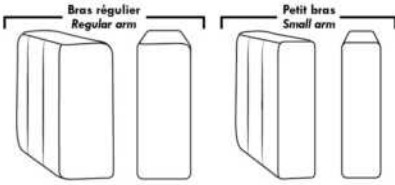

BRUXELLES

OPTIMA