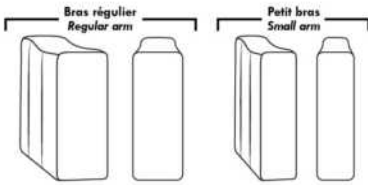

1. ☐ Appui-tête levé / Headrest up
   - ☐ Appui-tête baissé / Headrest down
   - ☐ Complètement incliné / Fully reclined
- (A) Hauteur complète 40" / Total Height
  - (B) Hauteur appui-tête baissé 33" / Height headrest down
  - (C) Hauteur du bras 24,5" / Arm Height
  - (D) Hauteur du siège 19,5" / Seat height
  - (E) Profondeur inclinée 65" / Depth fully reclined
  - (F) Profondeur d'assise 20" ou/ou 22" / Seat depth
  - (G) Profondeur appui-tête monté 36" / Depth with headrest up

Siège 30" de large | 30" Seat Width

Siège 23" de large | 23" Seat Width

Autres | Others

Fauteuil berçant, pivotant et inclinable

N'est pas un mécanisme protège-mur
Dégagement mural: 16"

Swivel, rocking motion chair

Not a wall hugger mechanism
Wall clearance: 16"

30" Populaires | Popular CONFIGURATIONS 23"