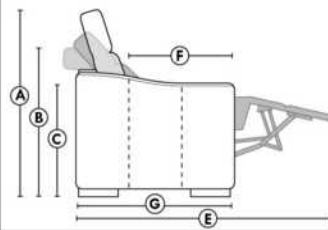

Spécifications | Specifications