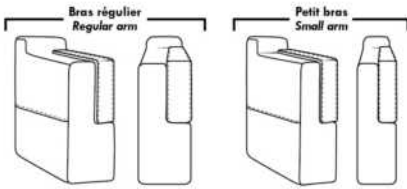

Spécifications | Specifications

☐ Appui-tête levé / Headrest up
☐ Appui-tête baissé / Headrest down
☐ Complètement incliné / Fully reclined

(A) Hauteur complète 40" / Total Height
(B) Hauteur appui-tête baissé 33" / Height headrest down
(C) Hauteur du bras 24,5" / Arm Height
(D) Hauteur du siège 19,5" / Seat height
(E) Profondeur inclinée 65" / Depth fully reclined
(F) Profondeur d'assise 20" ou/ou 22" / Seat depth
(G) Profondeur appui-tête monté 36" / Depth with headrest up

Siège 30" de large | 30" Seat Width

81" 71" 71" 61"
40" 095 096 097 021
96" 82" 82"
40" 234 167 168
44"
96" 82" 82"
44" 235 223 224
Allongé à rangement / Bumper with storage
51" 41" 41" 31" 41" 41"
40" 017 175 176 177 173 62" 174 42"/44" Profondeur Depth
Inclinable / Motion 41" 41" 41" 31" 41" 41"
40" 165 169 170 171 230 62" 231 42"/44" Profondeur Depth
Dos inclinable / Push back
Allongé à rangement / Bumper with storage
52" 52" 52" 52"
40" 178 179 221 222

Siège 23" de large | 23" Seat Width

67" 57" 57" 47"
40" 002 012 061 009
68" 68" 89" 89"
40" 086 045 048 024
44"
68" 68"
40" 186 187
Allongé à rangement / Bumper with storage
44" 34" 34" 34" 24" 34" 34"
40" 001 057 056 051 011 62" 005 42"/44" Profondeur Depth
45" 45"
40" 088 089
Inclinable / Motion 44" 34" 34" 24" 34" 34"
40" 044 041 042 071 232 62" 233 42"/44" Profondeur Depth
Dos inclinable / Push back
Allongé à rangement / Bumper with storage
45" 45"
40" 188 189
91" 81" 81" 71"
40" 003 052 053 040

Autres | Others

Fauteuil berçant, pivotant et inclinable / **Swivel, rocking motion chair**
N'est pas un mécanisme protège-mur / Not a wall hugger mechanism
Dégagement mural: 16" / Wall clearance: 16"

Simple / Single: 30" H = 42", 34", 19"
Double: 33" H = 42", 34", 22"
Centre rond / Wedge: 49" H = 33", 49"
Coin carré / Square corner: 44" H = 40", 44"
Petit coin carré / Small corner: 40" H = 40", 40"
Puf à rangement / Storage ottoman: 30" H = 17", 22", 124

30" Populaires | Popular CONFIGURATIONS 23"

82" 113" 115" 102" 102"
40" 169 170 169 171 174 62" 096 055 041 042 041 071 005 62" 012 055 041 071 042 89"
40" 169 171 235 96" 115" 115" 102" 102"
A B C J K L M