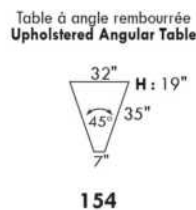

SIÈGE 22" DE LARGE | 22" SEAT WIDTH