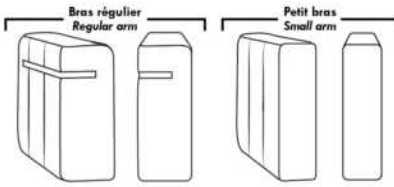

ALEXANDRA

OPTIMA