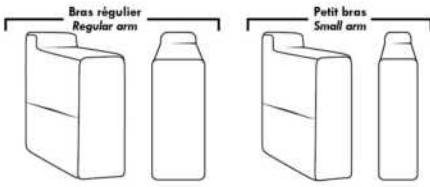

MALAGA

OPTIMA

Spécifications | Specifications

☐ Appui-tête levé / Headrest up
☐ Appui-tête baissé / Headrest down
☐ Complètement incliné / Fully reclined

(A) Hauteur complète 40" / Total Height
(B) Hauteur appui-tête baissé 33" / Height headrest down
(C) Hauteur du bras 24,5" / Arm Height
(D) Hauteur du siège 19,5" / Seat height
(E) Profondeur inclinée 65" / Depth fully reclined
(F) Profondeur d'assise 20" ou/ou 22" / Seat depth
(G) Profondeur appui-tête monté 36" / Depth with headrest up

Siège 30" de large | 30" Seat Width

81" 71" 71" 61"
40" 095 096 097 021
96" 82" 82"
40" 234 167 168
44"
96" 82" 82"
44" 235 223 224
Allongé à rangement / Bumper with storage
41" 41"
40" 017 175 176 177 173 174
42"/44" Profondeur Depth
Inclinable / Motion   Dos inclinable / Push back
51" 41" 41" 31" 41" 41"
40" 165 169 170 171 230 62" 231
42"/44" Profondeur Depth
Allongé à rangement / Bumper with storage
52" 52" 52" 52"
40" 178 179 221 222

Siège 23" de large | 23" Seat Width

67" 57" 57" 47"
40" 002 012 061 009
68" 68" 89" 89"
40" 086 045 048 024
44"
68" 68"
40" 186 187
Allongé à rangement / Bumper with storage
44" 44" 34" 34"
40" 001 057 056 051 011 62" 005
42"/44" Profondeur Depth
45" 45"
40" 088 089
Inclinable / Motion   Dos inclinable / Push back
44" 34" 34" 24" 34" 34"
40" 044 041 042 071 232 62" 233
42"/44" Profondeur Depth
Allongé à rangement / Bumper with storage
45" 45"
40" 188 189
91" 81" 81" 71"
40" 003 052 053 040

Autres | Others

Fauteuil berçant, pivotant et inclinable / **Swivel, rocking motion chair**
N'est pas un mécanisme protège-mur / Not a wall hugger mechanism
Dégagement mural: 16" / Wall clearance: 16"

Centre rond / Wedge: 49" H=33", 050
Coin carré / Square corner: 44" H=40", 055
Petit coin carré / Small corner: 40" H=40", 155
Pout à rangement / Storage ottoman: 30" H=17", 124
Bras centre / Straight arm: 10" H=24,5", 138
Rangement à angle / Wedge storage: 25" H=24,5", 159
Rangement droit / Straight storage: 10" H=24,5", 160
Petit rangement à angle / Small Wedge storage: 20" H=24,5", 190

30" Populaires | Popular CONFIGURATIONS 23"

82" 113" 115" 102" 102"
40" 169 170 169 171 174 62" 096 055 041 042 041 071 005 62" 012 055 041 071 042 89"
40" 169 171 235 115" 115" 102" 102"
40" 169 171 235 041 071 024

Nos produits sont fabriqués à la main et des variations mineures peuvent survenir.
Our product is hand-made and minor variations can occur.