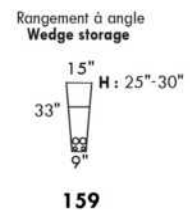

SIÈGE 22" DE LARGE | 22" SEAT WIDTH