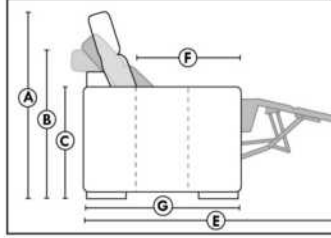

Spécifications | Specifications