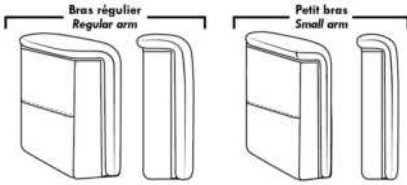

MELBOURNE

OPTIMA

Spécifications | Specifications

☐ Appui-tête levé / Headrest up
☐ Appui-tête baissé / Headrest down
☐ Complètement incliné / Fully reclined

(A) Hauteur complète 40" / Total Height
(B) Hauteur appui-tête baissé 33" / Height headrest down
(C) Hauteur du bras 24,5" / Arm Height
(D) Hauteur du siège 19,5" / Seat height
(E) Profondeur inclinée 65" / Depth fully reclined
(F) Profondeur d'assise 20" ou/ou 22" / Seat depth
(G) Profondeur appui-tête monté 36" / Depth with headrest up

Siège 30" de large | 30" Seat Width

81" 71" 71" 61"
40" 095 096 097 021
96" 82" 82"
40" 234 167 168
44"
96" 82" 82"
44" 235 223 224
Allongé à rangement / Bumper with storage
41" 41"
40" 017 175 176 177 173 174
42"/44" Profondeur Depth
Inclinable / Motion   Dos inclinable / Push back
51" 41" 41" 31" 41" 41"
40" 165 169 170 171 230 62" 231
42"/44" Profondeur Depth
Allongé à rangement / Bumper with storage
52" 52" 52" 52"
40" 178 179 221 222

Siège 23" de large | 23" Seat Width

67" 57" 57" 47"
40" 002 012 061 009
68" 68" 89" 89"
40" 086 045 048 024
44"
68" 68"
40" 186 187
Allongé à rangement / Bumper with storage
44" 45" 45"
40" 001 057 056 051 011 005 088 089
42"/44" Profondeur Depth
Inclinable / Motion   Dos inclinable / Push back   Allongé à rangement / Bumper with storage
44" 34" 34" 24" 34" 34" 45" 45"
40" 044 041 042 071 232 62" 233 188 189
42"/44" Profondeur Depth
91" 81" 81" 71"
40" 003 052 053 040

Autres | Others

Fauteuil berçant, pivotant et inclinable / **Swivel, rocking motion chair**
N'est pas un mécanisme protège-mur / Not a wall hugger mechanism
Dégagement mural: 16" / Wall clearance: 16"

Centre rond / Wedge (050) H=33"
Coin carré / Square corner (055) H=40"
Petit coin carré / Small corner (155) H=40"
Pout à rangement / Storage ottoman (124) H=17"
Bras centre / Straight arm (138) H=24,5"
Rangement à angle / Wedge storage (159) H=24,5"
Rangement droit / Straight storage (160) H=24,5"
Petit rangement à angle / Small Wedge storage (190) H=24,5"

30" Populaires | Popular CONFIGURATIONS 23"

82" 113" 115" 102" 102"
40" 169 170 169 171 174 096 055 041 042 041 071 005 012 055 041 071 024
62" 115" 115" 102" 102"
40" 169 171 235 171 170 041 071 071 042 071 042 024
96" 102" 89"

Nos produits sont fabriqués à la main et des variations mineures peuvent survenir. Our product is hand-made and minor variations can occur.