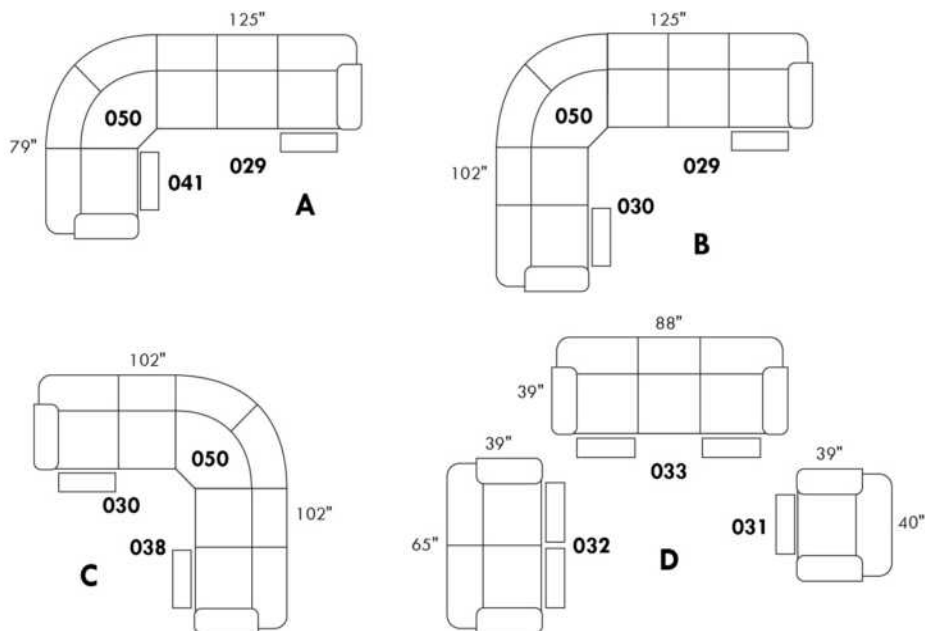

CONFIGURATIONS