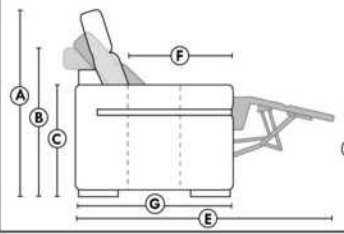

Spécifications | Specifications