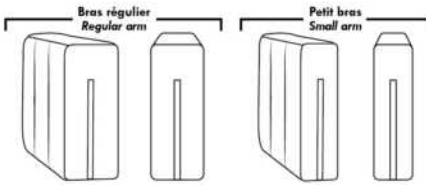

MONTEREY

OPTIMA

Spécifications | Specifications

☐ Appui-tête levé
Headrest up
☐ Appui-tête baissé
Headrest down
☐ Complètement incliné
Fully reclined

(A) Hauteur complète 40" Total Height
(B) Hauteur appui-tête baissé 33" Height headrest down
(C) Hauteur du bras 24" Arm Height
(D) Hauteur du siège 19,5" Seat height
(E) Profondeur inclinée 65" Depth fully reclined
(F) Profondeur d'assise 20" ou/ or 22" Seat depth
(G) Profondeur appui-tête monté 36" Depth with headrest up

Siège 30" de large | 30" Seat Width