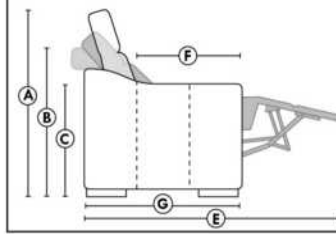

1. ☐ Appui-tête levé / Headrest up
   - ☐ Appui-tête baissé / Headrest down
   - ☐ Complètement incliné / Fully reclined
- (A) Hauteur complète 40" / Total Height
  - (B) Hauteur appui-tête baissé 33" / Height headrest down
  - (C) Hauteur du bras 24,5" / Arm Height
  - (D) Hauteur du siège 19,5" / Seat height
  - (E) Profondeur inclinée 65" / Depth fully reclined
  - (F) Profondeur d'assise 20" ou/ou 22" / Seat depth
  - (G) Profondeur appui-tête monté 36" / Depth with headrest up

Siège 30" de large | 30" Seat Width

Siège 23" de large | 23" Seat Width

Autres | Others

Fauteuil berçant, pivotant et inclinable

N'est pas un mécanisme protège-mur
Dégagement mural: 16"

Swivel, rocking motion chair

Not a wall hugger mechanism
Wall clearance: 16"

30" Populaires | Popular CONFIGURATIONS 23"