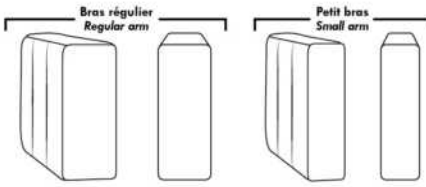

SEATTLE

OPTIMA

Spécifications | Specifications

☐ Appui-tête levé / Headrest up
☐ Appui-tête baissé / Headrest down
☐ Complètement incliné / Fully reclined

(A) Hauteur complète 40" / Total Height
(B) Hauteur appui-tête baissé 33" / Height headrest down
(C) Hauteur du bras 24" / Arm Height
(D) Hauteur du siège 19,5" / Seat height
(E) Profondeur inclinée 65" / Depth fully reclined
(F) Profondeur d'assise 20" ou/ou 22" / Seat depth
(G) Profondeur appui-tête monté 36" / Depth with headrest up

Siège 30" de large | 30" Seat Width

79" 70" 70" 61"
40" 095 096 097 021
96" 82" 82"
40" 234 167 168
44"
96" 82" 82"
44" 235 223 224
Allongé à rangement / Bumper with storage
49" 40" 40" 31" 40" 40"
40" 017 175 176 177 173 62" 174 42"/44" Profondeur Depth
Inclinable / Motion   Dos inclinable / Push back
49" 40" 40" 31" 40" 40"
40" 165 169 170 171 230 62" 231 42"/44" Profondeur Depth
Allongé à rangement / Bumper with storage
52" 52" 52" 52"
40" 178 179 221 222

Siège 23" de large | 23" Seat Width

65" 56" 56" 47"
40" 002 012 061 009
68" 68" 89" 89"
40" 086 045 048 024
44"
68" 68"
40" 186 187
Allongé à rangement / Bumper with storage
42" 33" 33" 24" 33" 33"
40" 001 057 056 051 011 62" 005 42"/44" Profondeur Depth
45" 45"
40" 088 089
Inclinable / Motion   Dos inclinable / Push back   Allongé à rangement / Bumper with storage
42" 33" 33" 24" 33" 33"
40" 044 041 042 071 232 62" 233 42"/44" Profondeur Depth
45" 45"
40" 188 189
89" 80" 80" 71"
40" 003 052 053 040

Autres | Others

Fauteuil berçant, pivotant et inclinable / **Swivel, rocking motion chair**
N'est pas un mécanisme protège-mur / Not a wall hugger mechanism
Dégagement mural: 16" / Wall clearance: 16"

Centre rond / Wedge: 49" H=33", 050
Coin carré / Square corner: 44" H=40", 055
Petit coin carré / Small corner: 40" H=40", 155
Pout à rangement / Storage ottoman: 30" H=17", 124
Bras centre / Straight arm: 9" H=24", 138
Rangement à angle / Wedge storage: 25" H=24", 159
Rangement droit / Straight storage: 10" H=24", 160
Petit rangement à angle / Small Wedge storage: 20" H=24", 190

30" Populaires | Popular CONFIGURATIONS 23"

80" 111" 62"
40" 169 170 169 171 174
A B
115" 115" 115"
40" 169 171 096 055 171 170
C
66" 90" 101" 101"
40" 041 042 041 071 005 012 055 071 042 041 071 024
J K L M

Nos produits sont fabriqués à la main et des variations mineures peuvent survenir. Our product is hand-made and minor variations can occur.