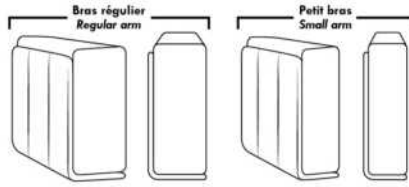

BERLIN

OPTIMA