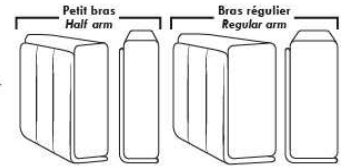

Siège 23" de large | 23" Seat Width

Fauteuil berçant,
pivotant et inclinable

Swivel rocking
motion chair

Autres | Others