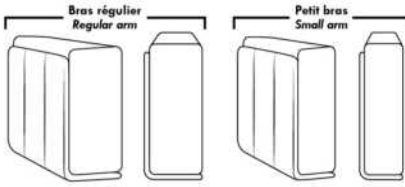

AMSTERDAM

OPTIMA

Spécifications | Specifications

☐ Appui-tête levé / Headrest up
☒ Appui-tête baissé / Headrest down
☒ Complètement incliné / Fully reclined

(A) Hauteur complète 40" / Total Height
(B) Hauteur appui-tête baissé 33" / Height headrest down
(C) Hauteur du bras 24,5" / Arm Height
(D) Hauteur du siège 19,5" / Seat height
(E) Profondeur inclinée 65" / Depth fully reclined
(F) Profondeur d'assise 20" ou/ou 22" / Seat depth
(G) Profondeur appui-tête monté 36" / Depth with headrest up

Siège 30" de large | 30" Seat Width

82" 72" 72" 61"
40" 095 096 097 021
96" 82" 82"
40" 234 167 168
44"
96" 82" 82"
44" 235 223 224
Allongé à rangement / Bumper with storage
52" 42" 42" 31" 42" 42"
40" 017 175 176 177 173 174
42"/44" Profondeur Depth
Inclinable / Motion 42" 42" 42" 31" 42" 42"
40" 165 169 170 171 230 231
42"/44" Profondeur Depth
Dos inclinable / Push back
Allongé à rangement / Bumper with storage
52" 52" 52" 52"
40" 178 179 221 222

Siège 23" de large | 23" Seat Width

68" 58" 58" 47"
40" 002 012 061 009
68" 68" 89" 89"
40" 086 045 048 024
44"
68" 68"
40" 186 187
Allongé à rangement / Bumper with storage
45" 35" 35" 24" 35" 35"
40" 001 057 056 051 011 005
42"/44" Profondeur Depth
45" 45"
40" 088 089
Inclinable / Motion 35" 35" 24" 35" 35"
40" 044 041 042 071 232 233
42"/44" Profondeur Depth
Dos inclinable / Push back
Allongé à rangement / Bumper with storage
45" 45"
40" 188 189
92" 82" 82" 71"
40" 003 052 053 040

Autres | Others

Fauteuil berçant, pivotant et inclinable / **Swivel, rocking motion chair**
N'est pas un mécanisme protège-mur / Not a wall hugger mechanism
Dégagement mural: 16" / Wall clearance: 16"

Centre rond / Wedge: 49" H=33", 050
Coin carré / Square corner: 44" H=40", 055
Petit coin carré / Small corner: 40" H=40", 155
Pout à rangement / Storage ottoman: 30" H=17", 124
Bras centre / Straight arm: 9" H=24,5", 138
Rangement à angle / Wedge storage: 25" H=24,5", 159
Rangement droit / Straight storage: 10" H=24,5", 160
Petit rangement à angle / Small Wedge storage: 20" H=24,5", 190

30" Populaires | Popular CONFIGURATIONS 23"

84" 115" 116" 116" 116"
40" 169 170 169 171 174 096 055 171 170
62"
A B C
40" 169 171 235 96"
D
70" 94" 102" 103"
40" 041 042 041 071 005 012 055 071 042 041 071 024
62" 102" 89"
J K L M

Nos produits sont fabriqués à la main et des variations mineures peuvent survenir. Our product is hand-made and minor variations can occur.