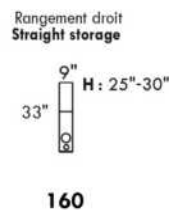

SIÈGE 22" DE LARGE | 22" SEAT WIDTH