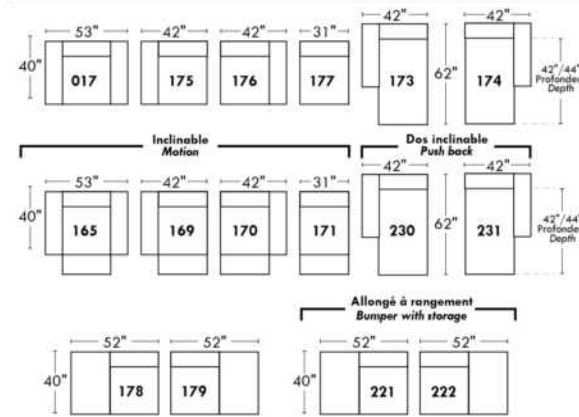

Siège 23" de large | 23" Seat Width