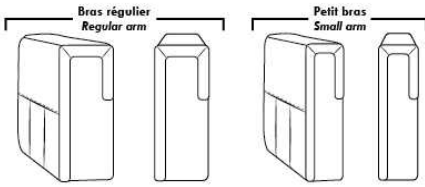

COLOGNE

OPTIMA

Spécifications | Specifications

☐ Appui-tête levé / Headrest up
☐ Appui-tête baissé / Headrest down
☐ Complètement incliné / Fully reclined

(A) Hauteur complète 40" / Total Height
(B) Hauteur appui-tête baissé 33" / Height headrest down
(C) Hauteur du bras 24" / Arm Height
(D) Hauteur du siège 19,5" / Seat height
(E) Profondeur inclinée 65" / Depth fully reclined
(F) Profondeur d'assise 20" ou/ou 22" / Seat depth
(G) Profondeur appui-tête monté 36" / Depth with headrest up

Siège 30" de large | 30" Seat Width

79" 40" 095
70" 40" 096
70" 40" 097
61" 40" 021
96" 40" 234
44" 40" 167
82" 40" 168
96" 44" 235
82" 40" 223
82" 40" 224
49" 40" 017
40" 40" 175
40" 40" 176
31" 40" 177
40" 62" 173
40" 42"/44" Profondeur Depth 174
49" 40" 165
40" 40" 169
40" 40" 170
31" 40" 171
40" 62" 230
40" 42"/44" Profondeur Depth 231
52" 40" 178
52" 40" 179
52" 40" 221
52" 40" 222

Siège 23" de large | 23" Seat Width

65" 40" 002
56" 40" 012
56" 40" 061
47" 40" 009
68" 40" 086
68" 40" 045
89" 40" 048
89" 44" 024
68" 40" 186
68" 40" 187
42" 40" 001
33" 40" 057
33" 40" 056
24" 40" 051
33" 62" 011
33" 62" 005
42"/44" Profondeur Depth
45" 40" 088
45" 40" 089
42" 40" 044
33" 40" 041
33" 40" 042
24" 40" 071
33" 62" 232
33" 62" 233
42"/44" Profondeur Depth
45" 40" 188
45" 40" 189
89" 40" 003
80" 40" 052
80" 40" 053
71" 40" 040

Autres | Others

Fauteuil berçant, pivotant et inclinable / **Swivel, rocking motion chair**
N'est pas un mécanisme protège-mur / Not a wall hugger mechanism
Dégagement mural: 16" / Wall clearance: 16"

Simple / Single: 30" H=42", 34", 19"
Double: 33" H=42", 34", 22"

Centre rond / Wedge: 49" H=33", 49" 050
Coin carré / Square corner: 44" H=40", 44" 055
Petit coin carré / Small corner: 40" H=40", 40" 155
Pouf à rangement / Storage ottoman: 30" H=17", 22" 124
Rangement à angle / Wedge storage: 25" H=22", 35" 159
Rangement droit / Straight storage: 10" H=22", 35" 160
Petit rangement à angle / Small Wedge storage: 20" H=22", 35" 190

30" Populaires | Popular CONFIGURATIONS 23"

80" 40" 169 170
111" 40" 169 171 174
115" 40" 096 055 171 170
66" 40" 041 042
90" 40" 041 071 005
101" 40" 012 055 071 042
101" 40" 041 071 024
115" 40" 169 171 235
115" 62" 096 055 171 170
101" 89" 041 071 024