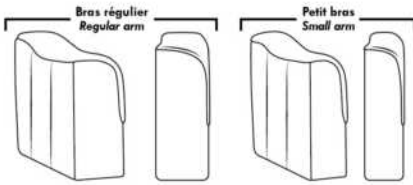

BROOKLYN

OPTIMA

Spécifications | Specifications

☐ Appui-tête levé / Headrest up
☒ Appui-tête baissé / Headrest down
☒ Complètement incliné / Fully reclined

(A) Hauteur complète 40" / Total Height
(B) Hauteur appui-tête baissé 33" / Height headrest down
(C) Hauteur du bras 24" / Arm Height
(D) Hauteur du siège 19,5" / Seat height
(E) Profondeur inclinée 65" / Depth fully reclined
(F) Profondeur d'assise 20" ou/ou 22" / Seat depth
(G) Profondeur appui-tête monté 36" / Depth with headrest up

Siège 30" de large | 30" Seat Width

80" 71" 71" 61"
40" 095 096 097 021
96" 82" 82"
40" 234 167 168
44"
96" 82" 82"
44" 235 223 224
Allongé à rangement / Bumper with storage
50" 41" 41" 31" 41" 41"
40" 017 175 176 177 173 62" 174
42"/44" Profondeur Depth
Inclinable / Motion 41" 41" 31" 41" 41"
40" 165 169 170 171 230 62" 231
42"/44" Profondeur Depth
Dos inclinable / Push back
Allongé à rangement / Bumper with storage
52" 52" 52" 52"
40" 178 179 221 222

Siège 23" de large | 23" Seat Width

66" 57" 57" 47"
40" 002 012 061 009
68" 68" 89" 89"
40" 086 045 048 024
44"
68" 68"
40" 186 187
Allongé à rangement / Bumper with storage
43" 34" 34" 24" 34" 34"
40" 001 057 056 051 011 62" 005
42"/44" Profondeur Depth
Inclinable / Motion 34" 34" 24" 34" 34"
40" 044 041 042 071 232 62" 233
42"/44" Profondeur Depth
Dos inclinable / Push back
Allongé à rangement / Bumper with storage
45" 45"
40" 088 089 45" 45"
40" 188 189
90" 81" 81" 71"
40" 003 052 053 040

Autres | Others

Fauteuil berçant, pivotant et inclinable / **Swivel, rocking motion chair**
N'est pas un mécanisme protège-mur / Not a wall hugger mechanism
Dégagement mural: 16" / Wall clearance: 16"

30" Populaires | Popular CONFIGURATIONS 23"

81" 113" 116" 116" 102" 102"
40" 169 170 169 171 174 62" 096 055 041 042 071 005 012 055 071 042 041 071 024
40" 169 171 235 96" 116" 116" 102" 102" 89"