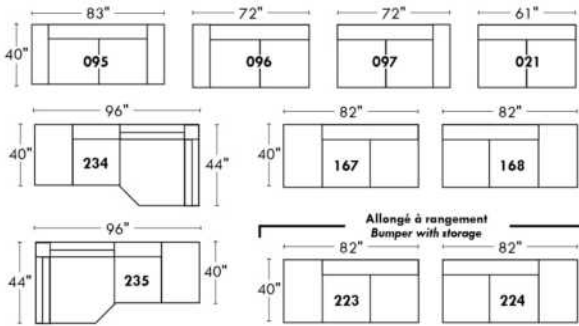

Siège 30" de large | 30" Seat Width