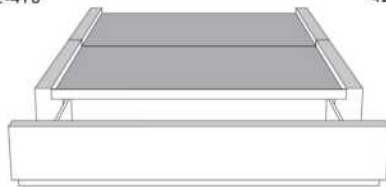

**Rangement à tiroir frontal
With Front Drawer**
440-441-442
Base lit simple N/D | Single base N/A