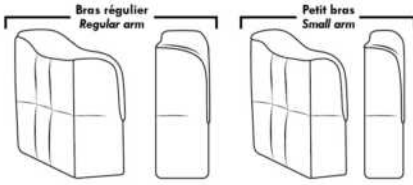

PORTLAND

OPTIMA

Spécifications | Specifications

☐ Appui-tête levé / Headrest up
☐ Appui-tête baissé / Headrest down
☐ Complètement incliné / Fully reclined

(A) Hauteur complète 40" / Total Height
(B) Hauteur appui-tête baissé 33" / Height headrest down
(C) Hauteur du bras 24" / Arm Height
(D) Hauteur du siège 19,5" / Seat height
(E) Profondeur inclinée 65" / Depth fully reclined
(F) Profondeur d'assise 20" ou/ou 22" / Seat depth
(G) Profondeur appui-tête monté 36" / Depth with headrest up

Siège 30" de large | 30" Seat Width

80" 71" 71" 61"
40" 095 096 097 021
96" 82" 82"
40" 234 167 168
44"
96" 82" 82"
44" 235 223 224
Allongé à rangement / Bumper with storage
50" 41" 41" 31" 41" 41"
40" 017 175 176 177 173 62" 174
42"/44" Profondeur Depth
Inclinable / Motion 41" 41" 31" 41" 41"
40" 165 169 170 171 230 62" 231
42"/44" Profondeur Depth
Dos inclinable / Push back
Allongé à rangement / Bumper with storage
52" 52" 52" 52"
40" 178 179 221 222

Siège 23" de large | 23" Seat Width

66" 57" 57" 47"
40" 002 012 061 009
68" 68" 89" 89"
40" 086 045 048 024
44"
68" 68"
40" 186 187
Allongé à rangement / Bumper with storage
43" 34" 34" 24" 34" 34"
40" 001 057 056 051 011 62" 005
42"/44" Profondeur Depth
Inclinable / Motion 34" 34" 24" 34" 34"
40" 044 041 042 071 232 62" 233
42"/44" Profondeur Depth
Dos inclinable / Push back
Allongé à rangement / Bumper with storage
45" 45"
40" 088 089 45" 45"
40" 188 189
90" 81" 81" 71"
40" 003 052 053 040

Autres | Others

Fauteuil berçant, pivotant et inclinable / **Swivel, rocking motion chair**
N'est pas un mécanisme protège-mur / Not a wall hugger mechanism
Dégagement mural: 16" / Wall clearance: 16"

30" Populaires | Popular CONFIGURATIONS 23"

81" 113" 116" 116" 102" 102"
40" 169 170 169 171 174 62" 096 055 041 042 071 005 012 055 071 042 041 071 024
40" 169 171 235 116" 116" 102" 102" 89"