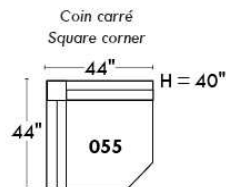

Autres | Others

Siège 23" de large | 23" Seat Width

Fauteuil berçant, pivotant et inclinable
Swivel rocking motion chair

Autres | Others

JULIANNE

Features: Adjustable headrest included with all items (2 with square corner). Headrest STATIONARY on Wedge (050). Stitching: Small "French Stitch" in fabric & in leather. Swivel Rocking Recliner Chairs (items: 043 & 163 only): Seat cushions with 1" memory foam. Lounge Chair Reclining Back items with "Push Back" mechanism; wall distance: 10".