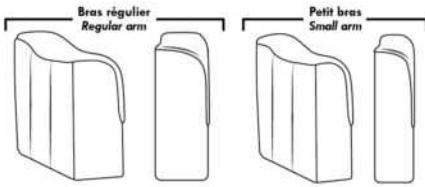

LEONARDO

OPTIMA

Spécifications | Specifications

- Appui-tête levé / Headrest up
- Appui-tête baissé / Headrest down
- Complètement incliné / Fully reclined

(A) Hauteur complète 40" / Total Height
(B) Hauteur appui-tête baissé 33" / Height headrest down
(C) Hauteur du bras 24" / Arm Height
(D) Hauteur du siège 19,5" / Seat height
(E) Profondeur inclinée 65" / Depth fully reclined
(F) Profondeur d'assise 20" ou/ou 22" / Seat depth
(G) Profondeur appui-tête monté 36" / Depth with headrest up

Siège 30" de large | 30" Seat Width

80" 71" 71" 61"
40" 095 096 097 021
96" 82" 82"
40" 234 167 168
44"
96" 82" 82"
44" 235 223 224
Allongé à rangement / Bumper with storage
40" 41" 41"
40" 017 175 176 177 173 174
42"/44" Profondeur Depth
Inclinable / Motion 41" 41" 31" 41" 41"
40" 165 169 170 171 230 231
42"/44" Profondeur Depth
Dos inclinable / Push back
Allongé à rangement / Bumper with storage
52" 52" 52" 52"
40" 178 179 221 222

Siège 23" de large | 23" Seat Width

66" 57" 57" 47"
40" 002 012 061 009
68" 68" 89" 89"
40" 086 045 048 024
44"
68" 68"
40" 186 187
Allongé à rangement / Bumper with storage
43" 34" 34" 24" 34" 34"
40" 001 057 056 051 011 005
42"/44" Profondeur Depth
45" 45"
40" 088 089
Inclinable / Motion 34" 34" 34" 24" 34" 34"
40" 044 041 042 071 232 233
42"/44" Profondeur Depth
Dos inclinable / Push back
Allongé à rangement / Bumper with storage
45" 45"
40" 188 189
90" 81" 81" 71"
40" 003 052 053 040

Autres | Others

Fauteuil berçant, pivotant et inclinable / **Swivel, rocking motion chair**
N'est pas un mécanisme protège-mur / Not a wall hugger mechanism
Dégagement mural: 16" / Wall clearance: 16"

30" Populaires | Popular CONFIGURATIONS 23"

81" 113" 116" 116" 102" 102"
40" 169 170 169 171 174 096 055 041 042 041 071 005 012 055 071 042 041 071 024
62" 62" 102" 89"
40" 169 171 235 171 170 116" 116" 102" 102"

Nos produits sont fabriqués à la main et des variations mineures peuvent survenir. Our product is hand-made and minor variations can occur.