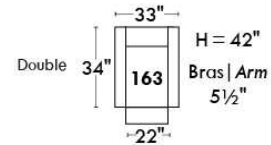

Autres | Others

Siège 23" de large | 23" Seat Width

Fauteuil berçant, pivotant et inclinable
Swivel rocking motion chair

Autres | Others

JULIANNE

Features: Adjustable headrest included with all items (2 with square corner). Headrest STATIONARY on Wedge (050). Stitching: Small "French Stitch" in fabric & in leather. Swivel Rocking Recliner Chairs (items: 043 & 163 only): Seat cushions with 1" memory foam. Lounge Chair Reclining Back items with "Push Back" mechanism; wall distance: 10".