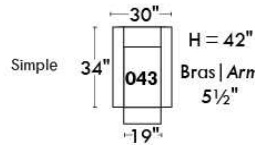

Autres | Others

Siège 23" de large | 23" Seat Width

Fauteuil berçant, pivotant et inclinable
Swivel rocking motion chair

Autres | Others

JULIANNE

Features: Adjustable headrest included with all items (2 with square corner). Headrest STATIONARY on Wedge (050). Stitching: Small "French Stitch" in fabric & in leather. Swivel Rocking Recliner Chairs (items: 043 & 163 only): Seat cushions with 1" memory foam. Lounge Chair Reclining Back items with "Push Back" mechanism; wall distance: 10".