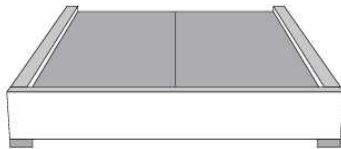

Avec pattes | With Legs
410-411