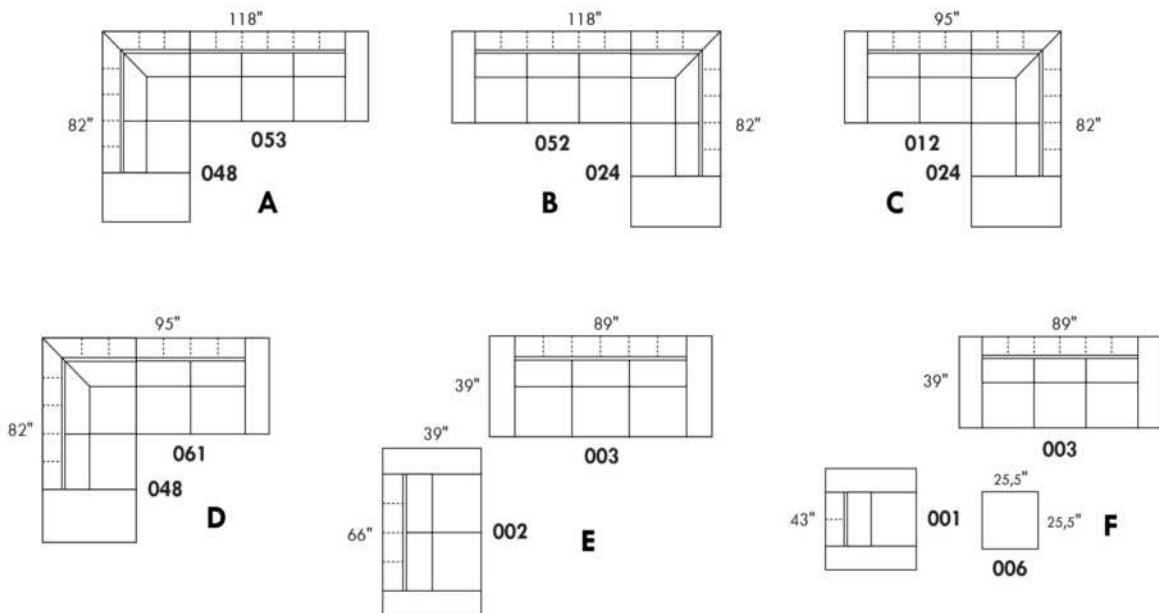

CONFIGURATIONS