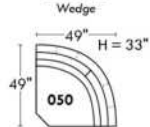

Centre rond / Wedge