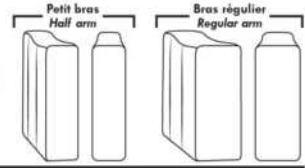

Items avec siège de 30" | Items with 30" seat