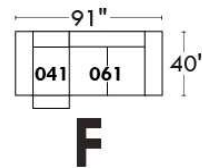

Autres | Others

Siège 23" de large | 23" Seat Width

Fauteuil berçant, pivotant et inclinable
Swivel rocking motion chair

Autres | Others

JULIANNE

Features: Adjustable headrest included with all items (2 with square corner). Headrest STATIONARY on Wedge (050). Stitching: Small "French Stitch" in fabric & in leather. Swivel Rocking Recliner Chairs (items: 043 & 163 only): Seat cushions with 1" memory foam. Lounge Chair Reclining Back items with "Push Back" mechanism; wall distance: 10".