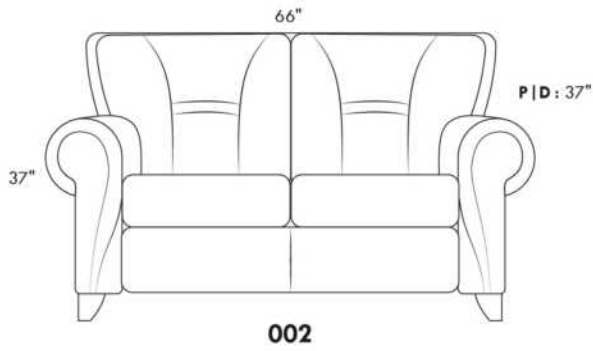

ERICA

Hauteur de siège 20" | Hauteur devant bras 26" | Profondeur d'assise 21"
Seat Height 20" | Arm Height 26" | Seat Depth 21"

www.jaymar.ca