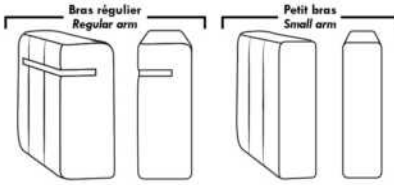

ALEXANDRA

OPTIMA

Spécifications | Specifications

☐ Appui-tête levé / Headrest up
☐ Appui-tête baissé / Headrest down
☐ Complètement incliné / Fully reclined

(A) Hauteur complète 40" / Total Height
(B) Hauteur appui-tête baissé 33" / Height headrest down
(C) Hauteur du bras 24" / Arm Height
(D) Hauteur du siège 19,5" / Seat height
(E) Profondeur inclinée 65" / Depth fully reclined
(F) Profondeur d'assise 20" ou/ou 22" / Seat depth
(G) Profondeur appui-tête monté 36" / Depth with headrest up

Siège 30" de large | 30" Seat Width

81" 71" 71" 61"
40" 40" 40" 40"
96" 82" 82"
40" 44" 44"
96" 82" 82"
44" 40" 40"
51" 41" 41" 31" 41" 41"
40" 40" 40" 40" 62" 42"/44" Profondeur Depth
51" 41" 41" 31" 41" 41"
40" 40" 40" 40" 62" 42"/44" Profondeur Depth
52" 52" 52" 52"
40" 40" 40" 40"

Siège 23" de large | 23" Seat Width

67" 57" 57" 47"
40" 40" 40" 40"
68" 68" 89" 89"
40" 44" 44" 44"
68" 68" 68" 68"
40" 40" 40" 40"
44" 34" 34" 24" 34" 34"
40" 40" 40" 40" 62" 42"/44" Profondeur Depth
44" 34" 34" 24" 34" 34"
40" 40" 40" 40" 62" 42"/44" Profondeur Depth
45" 45" 45" 45"
40" 40" 40" 40"
91" 81" 81" 71"
40" 40" 40" 40"

Autres | Others

Fauteuil berçant, pivotant et inclinable / **Swivel, rocking motion chair**
N'est pas un mécanisme protège-mur / Not a wall hugger mechanism
Dégagement mural: 16" / Wall clearance: 16"

30" Populaires | Popular CONFIGURATIONS 23"

82" 113" 115" 115" 68" 92" 102" 102"
40" 40" 40" 40" 40" 40" 40" 40" 62" 62" 102" 89"