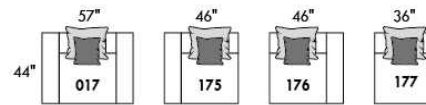

FASHION II

COUSSINS CARRÉS - DOS APPARENT
SQUARE CUSHIONS - VISBLE BACK

833 26 x 7 x 19
834 16 x 6 x 16