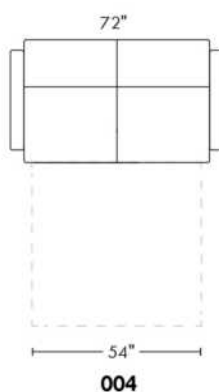

SURF

Hauteur complète 36" | Hauteur de siège 22" | Hauteur devant bras 28½" | Profondeur d'assise 21½"
Total Height 36" | Seat Height 22" | Arm Height 28½" | Seat Depth 21½"

www.jaymar.ca