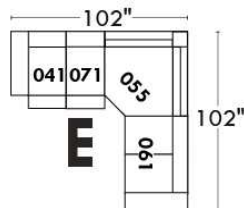

Autres | Others

Siège 23" de large | 23" Seat Width

Fauteuil berçant, pivotant et inclinable
Swivel rocking motion chair

Autres | Others

JULIANNE

Features: Adjustable headrest included with all items (2 with square corner). Headrest STATIONARY on Wedge (050). Stitching: Small "French Stitch" in fabric & in leather. Swivel Rocking Recliner Chairs (items: 043 & 163 only): Seat cushions with 1" memory foam. Lounge Chair Reclining Back items with "Push Back" mechanism; wall distance: 10".