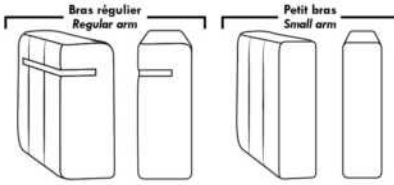

ROTTERDAM

OPTIMA

Spécifications | Specifications

☐ Appui-tête levé / Headrest up
☐ Appui-tête baissé / Headrest down
☐ Complètement incliné / Fully reclined

(A) Hauteur complète 40" / Total Height
(B) Hauteur appui-tête baissé 33" / Height headrest down
(C) Hauteur du bras 24" / Arm Height
(D) Hauteur du siège 19,5" / Seat height
(E) Profondeur inclinée 65" / Depth fully reclined
(F) Profondeur d'assise 20" ou/ou 22" / Seat depth
(G) Profondeur appui-tête monté 36" / Depth with headrest up

Siège 30" de large | 30" Seat Width

Siège 23" de large | 23" Seat Width

Autres | Others

Fauteuil berçant, pivotant et inclinable / **Swivel, rocking motion chair**

N'est pas un mécanisme protège-mur / Not a wall hugger mechanism
Dégagement mural: 16" / Wall clearance: 16"

30" Populaires | Popular CONFIGURATIONS 23"