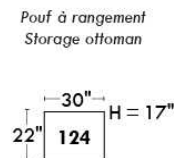

Autres | Others