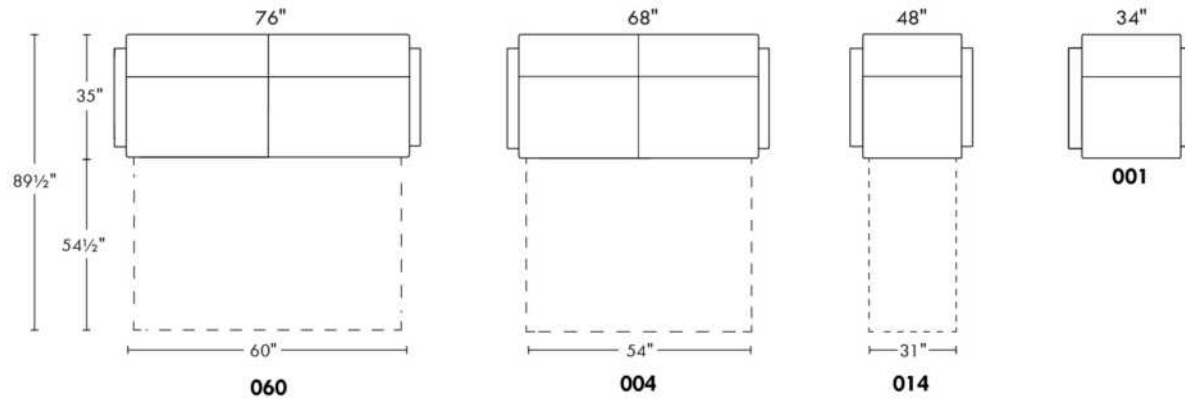

YARIS

Hauteur complète 35" | Hauteur de siège 18" | Hauteur devant bras 25½" | Profondeur d'assise 21"
Total Height 35" | Seat Height 18" | Arm Height 25½" | Seat Depth 21"

www.jaymar.ca