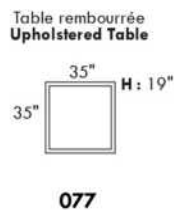

SIÈGE 22" DE LARGE | 22" SEAT WIDTH