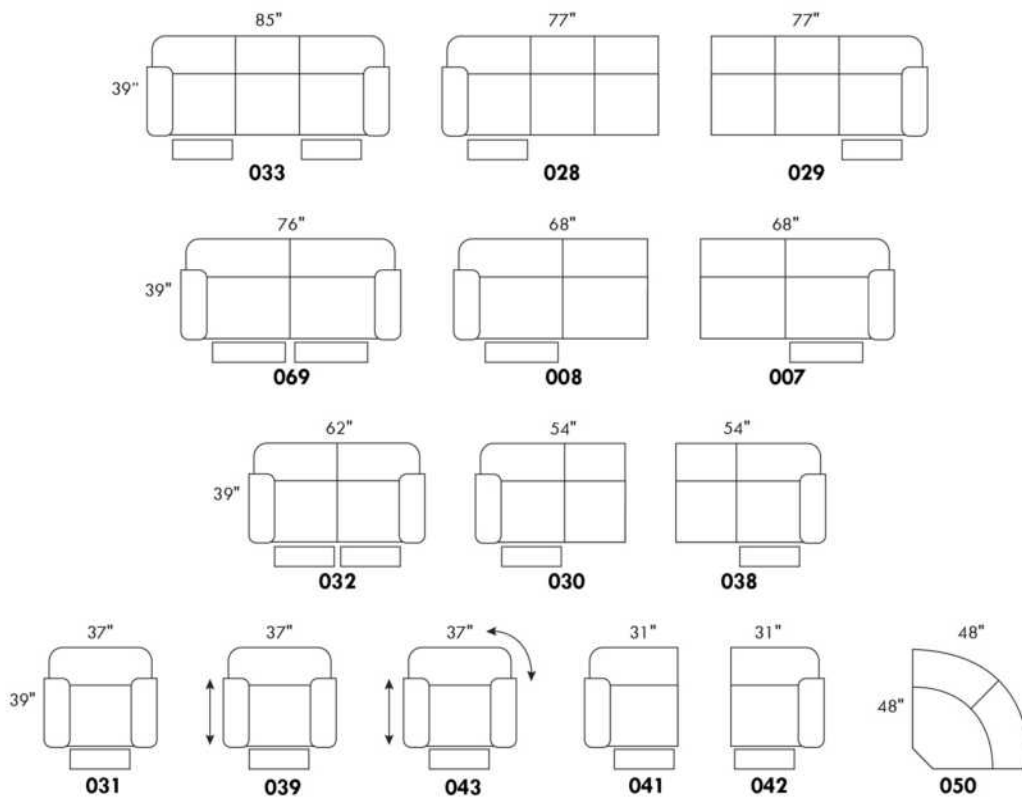

32848

Hauteur complète 38" | Hauteur de siège 19" | Hauteur devant bras 24" | Profondeur d'assise 21"
Total Height 38" | Seat Height 19" | Arm Height 24" | Seat Depth 21"