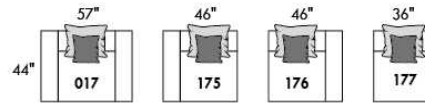

FASHION II

COUSSINS CARRÉS - DOS APPARENT
SQUARE CUSHIONS - VISBLE BACK

833 26 x 7 x 19
834 16 x 6 x 16