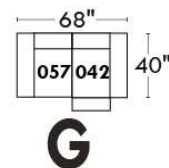

Autres | Others

Siège 23" de large | 23" Seat Width

Fauteuil berçant,
pivotant et inclinable

Swivel rocking
motion chair

Autres | Others

JESSE

Features: Adjustable headrest included (2 on square corner). Stitching: Small thread in fabric and large flat thread in leather. Memory foam in seat cushions. Lounge chair reclining back items with "Push Back" mechanism. Chairs #043 & #163: Have NO METAL BAR on arm.