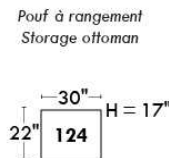

Autres | Others

Siège 23" de large | 23" Seat Width

Fauteuil berçant, pivotant et inclinable
Swivel rocking motion chair

Autres | Others

MONTE-CARLO

Features: Adjustable headrest included with all items (2 with square corner). Stitching: French Stitch. In fabric: small thread & in Leather: Large flat thread. Memory foam in arms & seat cushions. Lounge Chair Reclining Back items with "Push Back" mechanism. Cupholder N/A with this style.