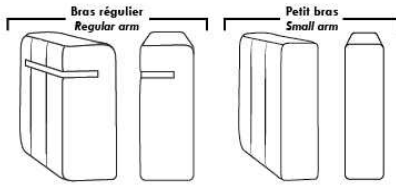

HAMBOURG

OPTIMA

Spécifications | Specifications

☐ Appui-tête levé / Headrest up
☐ Appui-tête baissé / Headrest down
☐ Complètement incliné / Fully reclined

(A) Hauteur complète 40" / Total Height
(B) Hauteur appui-tête baissé 33" / Height headrest down
(C) Hauteur du bras 24" / Arm Height
(D) Hauteur du siège 19,5" / Seat height
(E) Profondeur inclinée 65" / Depth fully reclined
(F) Profondeur d'assise 20" ou/ou 22" / Seat depth
(G) Profondeur appui-tête monté 36" / Depth with headrest up

Siège 30" de large | 30" Seat Width

81" 71" 71" 61"
40" 095 096 097 021
96" 82" 82"
40" 234 167 168
44"
96" 82" 82"
44" 235 223 224
Allongé à rangement / Bumper with storage
51" 41" 41" 31" 41" 41"
40" 017 175 176 177 173 174
42"/44" Profondeur Depth
Incinable / Motion   Dos inclinable / Push back
51" 41" 41" 31" 41" 41"
40" 165 169 170 171 230 231
42"/44" Profondeur Depth
Allongé à rangement / Bumper with storage
52" 52" 52" 52"
40" 178 179 221 222

Siège 23" de large | 23" Seat Width

67" 57" 57" 47"
40" 002 012 061 009
68" 68" 89" 89"
40" 086 045 048 024
44"
68" 68"
40" 186 187
Allongé à rangement / Bumper with storage
44" 34" 34" 24" 34" 34"
40" 001 057 056 051 011 005
42"/44" Profondeur Depth
Incinable / Motion   Dos inclinable / Push back   Allongé à rangement / Bumper with storage
44" 34" 34" 24" 34" 34"
40" 044 041 042 071 232 233
42"/44" Profondeur Depth
45" 45"
40" 088 089
91" 81" 81" 71"
40" 003 052 053 040

Autres | Others

Fauteuil berçant, pivotant et inclinable / **Swivel, rocking motion chair**
N'est pas un mécanisme protège-mur / Not a wall hugger mechanism
Dégagement mural: 16" / Wall clearance: 16"

30" Populaires | Popular CONFIGURATIONS 23"

82" 113" 62"
40" 169 170 169 171 174
A B
115" 115" 115"
40" 169 171 096 055 171 170
D C
96" 235
68" 92" 102" 102"
40" 041 042 041 071 005 012 055 071 042 041 071 024
J K L M

Nos produits sont fabriqués à la main et des variations mineures peuvent survenir. Our product is hand-made and minor variations can occur.