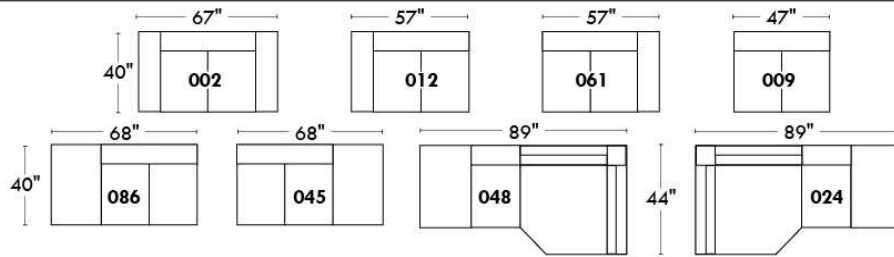

Siège 23" de large | 23" Seat Width

Fauteuil berçant,
pivotant et inclinable

Swivel rocking
motion chair

Autres | Others