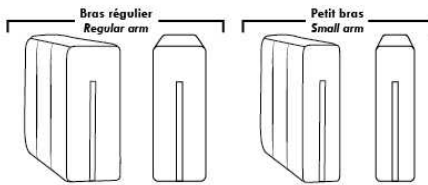

MONTEREY

OPTIMA

Spécifications | Specifications

☐ Appui-tête levé / Headrest up
☐ Appui-tête baissé / Headrest down
☐ Complètement incliné / Fully reclined

(A) Hauteur complète 40" / Total Height
(B) Hauteur appui-tête baissé 33" / Height headrest down
(C) Hauteur du bras 24" / Arm Height
(D) Hauteur du siège 19,5" / Seat height
(E) Profondeur inclinée 65" / Depth fully reclined
(F) Profondeur d'assise 20" ou/ou 22" / Seat depth
(G) Profondeur appui-tête monté 36" / Depth with headrest up

Siège 30" de large | 30" Seat Width

79" 40" 095
70" 40" 096
70" 40" 097
61" 40" 021
96" 40" 234
44" 40" 167
82" 40" 168
96" 44" 235
82" 40" 223
82" 40" 224
49" 40" 017
40" 40" 175
40" 40" 176
31" 40" 177
40" 62" 173
40" 42"/44" Profondeur Depth 174
49" 40" 165
40" 40" 169
40" 40" 170
31" 40" 171
40" 62" 230
40" 42"/44" Profondeur Depth 231
52" 40" 178
52" 40" 179
52" 40" 221
52" 40" 222
Allongé à rangement / Bumper with storage

Siège 23" de large | 23" Seat Width

66" 40" 002
57" 40" 012
57" 40" 061
47" 40" 009
68" 40" 086
68" 40" 045
89" 40" 048
89" 44" 024
68" 40" 186
68" 40" 187
43" 40" 001
34" 40" 057
34" 40" 056
24" 40" 051
34" 62" 011
34" 42"/44" Profondeur Depth 005
45" 40" 088
45" 40" 089
43" 40" 044
34" 40" 041
34" 40" 042
24" 40" 071
34" 62" 232
34" 42"/44" Profondeur Depth 233
45" 40" 188
45" 40" 189
90" 40" 003
81" 40" 052
81" 40" 053
71" 40" 040

Autres | Others

Fauteuil berçant, pivotant et inclinable / Swivel, rocking motion chair

N'est pas un mécanisme protège-mur / Not a wall hugger mechanism
Dégagement mural: 16" / Wall clearance: 16"

Simple / Single: 32" H=42", 34" 043, 19"
Double: 35" H=42", 34" 163, 22"

Centre rond / Wedge: 49" H=33", 49" 050
Coin carré / Square corner: 44" H=40", 44" 055
Petit coin carré / Small corner: 40" H=40", 40" 155
Pouf à rangement / Storage ottoman: 30" H=17", 22" 124
Rangement à angle / Wedge storage: 25" H=22", 35" 159, 10"
Rangement droit / Straight storage: 10" H=22", 35" 160
Petit rangement à angle / Small Wedge storage: 20" H=22", 35" 190, 10"

30" Populaires | Popular CONFIGURATIONS 23"

80" 40" 169 170
111" 40" 169 171 174
115" 40" 096 055 171 170
115" 40" 169 171 235
66" 40" 041 042
90" 40" 041 071 005
101" 40" 012 055 071 042
101" 40" 041 071 024
89"