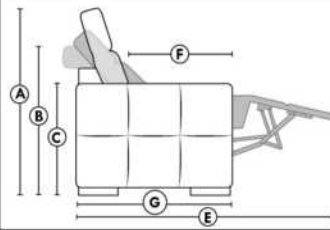

Spécifications | Specifications