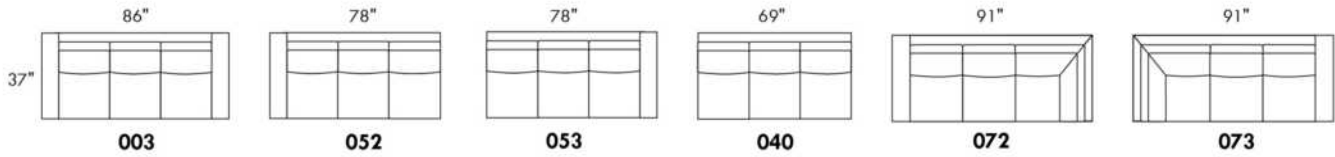

ODESSA

Hauteur complète 35" | Hauteur de siège 19" | Hauteur devant bras 25" | Profondeur d'assise 21"/22"
Total Height 35" | Seat Height 19" | Arm Height 25" | Seat Depth 21"/22"

www.jaymar.ca