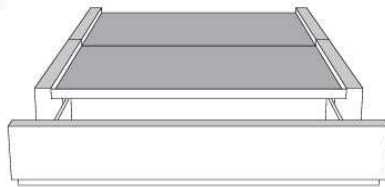

Rangement à tiroir frontal
With Front Drawer
440-441

Base lit simple N/D | Single base N/A