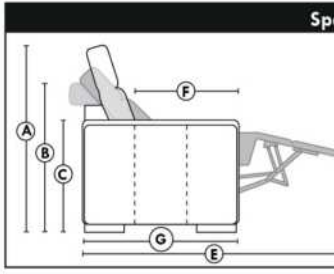

Spécifications | Specifications

1. ☐ Appui-tête levé / Headrest up
   - ☐ Appui-tête baissé / Headrest down
   - ☐ Complètement incliné / Fully reclined
- (A) Hauteur complète 40" Total Height
  (B) Hauteur appui-tête baissé 33" Height headrest down
  (C) Hauteur du bras 22,5" Arm Height
  (D) Hauteur du siège 19,5" Seat height
  (E) Profondeur inclinée 65" Depth fully reclined
  (F) Profondeur d'assise 20" ou/ or 22" Seat depth
  (G) Profondeur appui-tête monté 36" Depth with headrest up