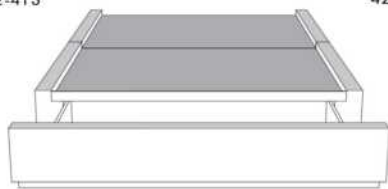

Rangement à tiroir frontal
With Front Drawer
440-441-442
Base lit simple N/D | Single base N/A