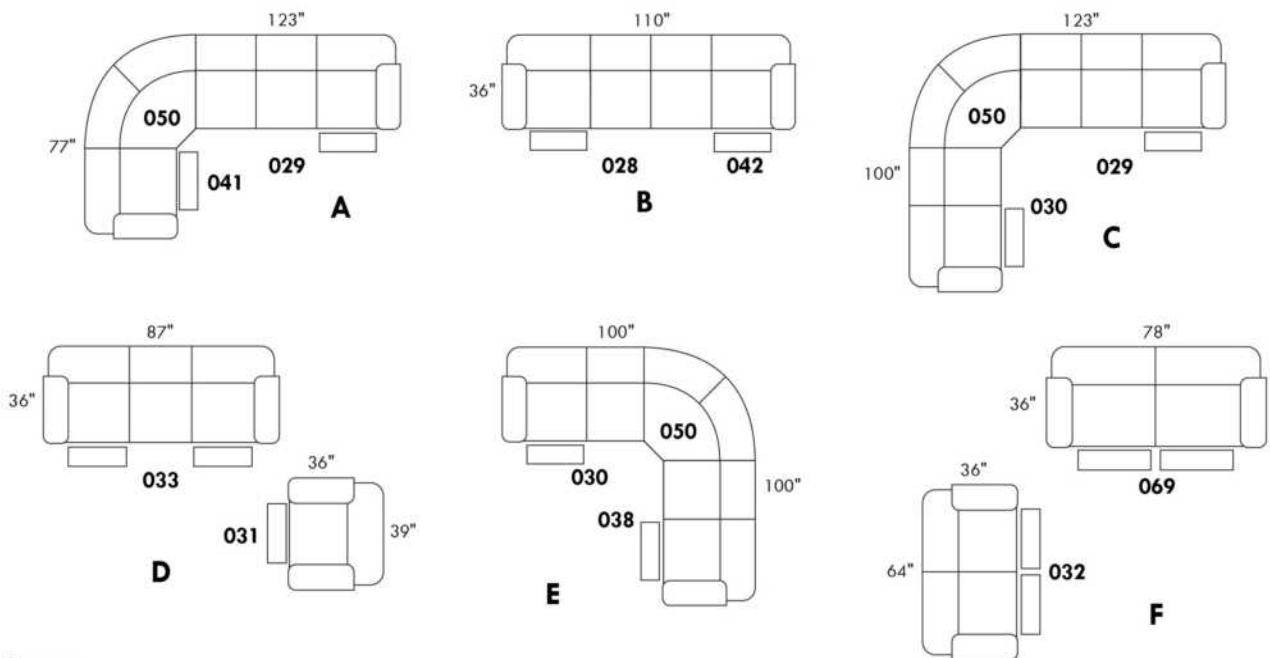

CONFIGURATIONS