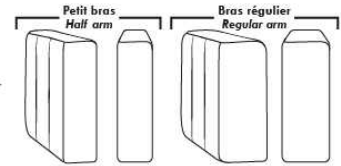

Siège 30" de large | 30" Seat Width

Spécifications | Specifications

- ☐ Appui-tête levé / Headrest up
- ☐ Appui-tête baissé / Headrest down
- ☐ Complètement incliné / Fully reclined

- (A) Hauteur complète 39" / Total Height
- (B) Hauteur appui-tête baissé 30" / Height headrest down
- (C) Hauteur du bras 24" / Arm Height
- (D) Hauteur du siège 19,5" / Seat height
- (E) Profondeur inclinée 63" / Depth fully reclined
- (F) Profondeur d'assise 20" / Seat depth

Autres | Others