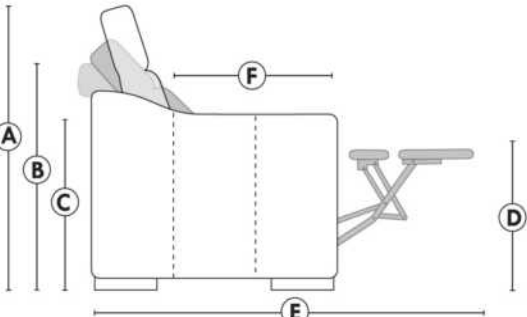

Spécifications | Specifications

1. ☐ Appui-tête levé / Headrest up
   - ☐ Appui-tête baissé / Headrest down
   - ☐ Complètement incliné / Fully reclined
- (A) Hauteur complète 40" / Total Height
  - (B) Hauteur appui-tête baissé 33" / Height headrest down
  - (C) Hauteur du bras 24" / Arm Height
  - (D) Hauteur du siège 19,5" / Seat height
  - (E) Profondeur incliné 65" / Depth fully reclined
  - (F) Profondeur d'assise 20" ou/ou 22" / Seat depth