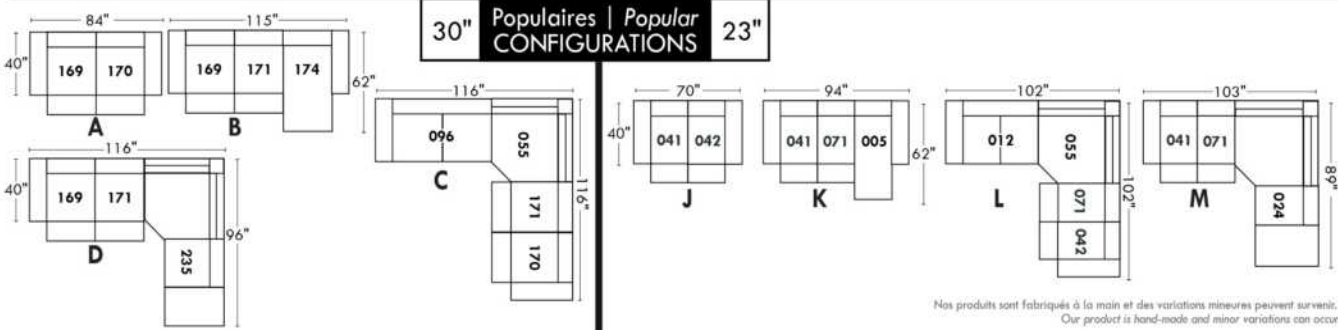

30" Populaires | Popular CONFIGURATIONS 23"