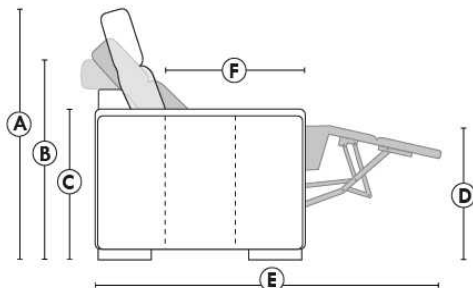

Spécifications | Specifications

- ☐ Appui-tête levé / Headrest up
- ☐ Appui-tête baissé / Headrest down
- ☐ Complètement incliné / Fully reclined

- (A) Hauteur complète 39" / Total Height
- (B) Hauteur appui-tête baissé 30" / Height headrest down
- (C) Hauteur du bras 24" / Arm Height
- (D) Hauteur du siège 19,5" / Seat height
- (E) Profondeur incliné 63" / Depth fully reclined
- (F) Profondeur d'assise 20" / Seat depth

Autres | Others