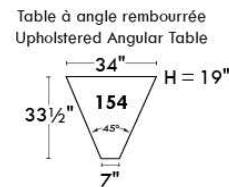

Autres | Others

Siège 23" de large | 23" Seat Width

Fauteuil berçant, pivotant et inclinable
Swivel rocking motion chair

Autres | Others

JULIANNE

Features: Adjustable headrest included with all items (2 with square corner). Headrest STATIONARY on Wedge (050). Stitching: Small "French Stitch" in fabric & in leather. Swivel Rocking Recliner Chairs (items: 043 & 163 only): Seat cushions with 1" memory foam. Lounge Chair Reclining Back items with "Push Back" mechanism; wall distance: 10".