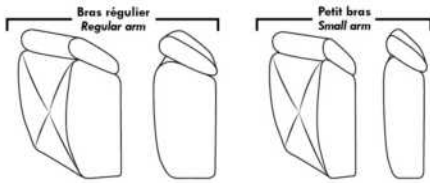

SORRENTO

OPTIMA

Spécifications | Specifications

☐ Appui-tête levé / Headrest up
☐ Appui-tête baissé / Headrest down
☐ Complètement incliné / Fully reclined

(A) Hauteur complète 40" / Total Height
(B) Hauteur appui-tête baissé 33" / Height headrest down
(C) Hauteur du bras 22,5" / Arm Height
(D) Hauteur du siège 19,5" / Seat height
(E) Profondeur inclinée 65" / Depth fully reclined
(F) Profondeur d'assise 20" ou/ or 22" / Seat depth
(G) Profondeur appui-tête monté 36" / Depth with headrest up

Siège 30" de large | 30" Seat Width

83" 72" 72" 61"
40" 095 096 097 021
96" 82" 82"
40" 234 167 168
44"
96" 82" 82"
44" 235 223 224
Allongé à rangement / Bumper with storage
42" 42"
40" 017 175 176 177 173 174
42" / 44" Profondeur Depth
42" 42"
40" 165 169 170 171 230 231
42" / 44" Profondeur Depth
Inclinable / Motion   Dos inclinable / Push back
52" 52" 52" 52"
40" 178 179 221 222
Allongé à rangement / Bumper with storage

Siège 23" de large | 23" Seat Width

69" 58" 58" 47"
40" 002 012 061 009
68" 68" 89" 89"
40" 086 045 048 024
44"
68" 68"
40" 186 187
Allongé à rangement / Bumper with storage
46" 35" 35" 24" 35" 35"
40" 001 057 056 051 011 005
42" / 44" Profondeur Depth
45" 45"
40" 088 089
46" 35" 35" 24" 35" 35"
40" 044 041 042 071 232 233
42" / 44" Profondeur Depth
Inclinable / Motion   Allongé à rangement / Bumper with storage
45" 45"
40" 188 189
93" 82" 82" 71"
40" 003 052 053 040

Autres | Others

Fauteuil berçant, pivotant et inclinable / **Swivel, rocking motion chair**
N'est pas un mécanisme protège-mur / Not a wall hugger mechanism
Dégagement mural: 16" / Wall clearance: 16"

30" Populaires | Popular CONFIGURATIONS 23"

84" 115" 116" 116" 102" 103"
40" 169 170 169 171 174 096 055 041 042 041 071 005 012 055 071 042 041 071 024
62" 116" 102" 89"
40" 169 171 235 171 170 102"

Nos produits sont fabriqués à la main et des variations mineures peuvent survenir. Our product is hand-made and minor variations can occur.