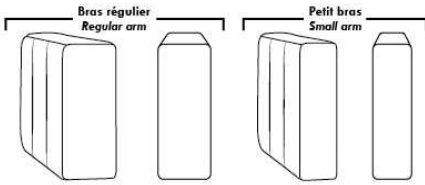

CHAMONIX

OPTIMA

Spécifications | Specifications

- ☐ Appui-tête levé / Headrest up
- ☐ Appui-tête baissé / Headrest down
- ☐ Complètement incliné / Fully reclined

(A) Hauteur complète 40" / Total Height
(B) Hauteur appui-tête baissé 33" / Height headrest down
(C) Hauteur du bras 24" / Arm Height
(D) Hauteur du siège 19,5" / Seat height
(E) Profondeur inclinée 65" / Depth fully reclined
(F) Profondeur d'assise 20" ou/ou 22" / Seat depth
(G) Profondeur appui-tête monté 36" / Depth with headrest up

Siège 30" de large | 30" Seat Width

095 (79" x 40")
096 (70" x 40")
097 (70" x 40")
021 (61" x 40")
234 (96" x 44")
167 (82" x 40")
168 (82" x 40")
235 (96" x 44")
223 (82" x 40")
224 (82" x 40")
017 (49" x 40")
175 (40" x 40")
176 (40" x 40")
177 (31" x 40")
173 (40" x 62")
174 (40" x 42"/44" Depth)
165 (49" x 40")
169 (40" x 40")
170 (40" x 40")
171 (31" x 40")
230 (40" x 62")
231 (40" x 42"/44" Depth)
178 (52" x 40")
179 (52" x 40")
221 (52" x 40")
222 (52" x 40")

Siège 23" de large | 23" Seat Width

002 (65" x 40")
012 (56" x 40")
061 (56" x 40")
009 (47" x 40")
086 (68" x 40")
045 (68" x 40")
048 (89" x 44")
024 (89" x 44")
186 (68" x 40")
187 (68" x 40")
001 (42" x 40")
057 (33" x 40")
056 (33" x 40")
051 (24" x 40")
011 (33" x 62")
005 (33" x 42"/44" Depth)
088 (45" x 40")
089 (45" x 40")
044 (42" x 40")
041 (33" x 40")
042 (33" x 40")
071 (24" x 40")
232 (33" x 62")
233 (33" x 42"/44" Depth)
188 (45" x 40")
189 (45" x 40")
003 (89" x 40")
052 (80" x 40")
053 (80" x 40")
040 (71" x 40")

Autres | Others

Fauteuil berçant, pivotant et inclinable
Swivel, rocking motion chair

N'est pas un mécanisme protège-mur / Not a wall hugger mechanism
Dégagement mural: 16" / Wall clearance: 16"

Simple / Single

043 (30" x 42" H)

Double

163 (33" x 42" H)

Centre rond / Wedge

050 (49" x 33" H)

Coin carré / Square corner

055 (44" x 40" H)

Petit coin carré / Small corner

155 (40" x 40" H)

Pouf à rangement / Storage ottoman

124 (30" x 17" H)

Rangement à angle / Wedge storage

159 (25" x 22" H)

Rangement droit / Straight storage

160 (10" x 22" H)

Petit rangement à angle / Small Wedge storage

190 (20" x 22" H)

30" Populaires | Popular CONFIGURATIONS 23"

169 (80" x 40")
170 (80" x 40")
169 (111" x 40")
171 (111" x 40")
174 (111" x 40")
096 (115" x 40")
055 (115" x 40")
171 (115" x 40")
170 (115" x 40")
235 (96" x 44")
041 (66" x 40")
042 (66" x 40")
041 (90" x 40")
071 (90" x 40")
005 (90" x 40")
012 (101" x 40")
055 (101" x 40")
071 (101" x 40")
042 (101" x 40")
041 (101" x 40")
071 (101" x 40")
024 (101" x 40")

Nos produits sont fabriqués à la main et des variations mineures peuvent survenir. / Our product is hand-made and minor variations can occur.