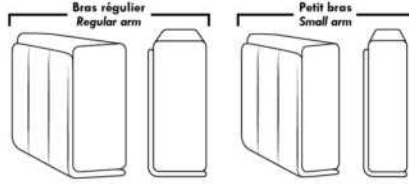

BERLIN

OPTIMA

Spécifications | Specifications

☐ Appui-tête levé / Headrest up
☐ Appui-tête baissé / Headrest down
☐ Complètement incliné / Fully reclined

(A) Hauteur complète 40" / Total Height
(B) Hauteur appui-tête baissé 33" / Height headrest down
(C) Hauteur du bras 24" / Arm Height
(D) Hauteur du siège 19,5" / Seat height
(E) Profondeur inclinée 65" / Depth fully reclined
(F) Profondeur d'assise 20" ou/ou 22" / Seat depth
(G) Profondeur appui-tête monté 36" / Depth with headrest up

Siège 30" de large | 30" Seat Width

Siège 23" de large | 23" Seat Width

Autres | Others

Fauteuil berçant, pivotant et inclinable
Swivel, rocking motion chair

N'est pas un mécanisme protège-mur / Not a wall hugger mechanism
Dégagement mural: 16" / Wall clearance: 16"

Simple / Single   Double

30" Populaires | Popular CONFIGURATIONS 23"

Nos produits sont fabriqués à la main et des variations mineures peuvent survenir. Our product is hand-made and minor variations can occur.