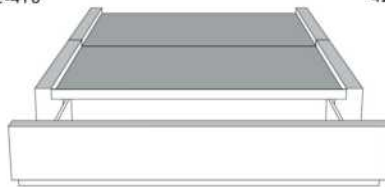

**Rangement à tiroir frontal
With Front Drawer**
440-441-442
Base lit simple N/D | Single base N/A