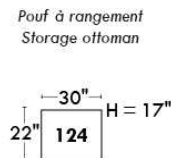

Autres | Others

Siège 23" de large | 23" Seat Width

Fauteuil berçant, pivotant et inclinable
Swivel rocking motion chair

Autres | Others

MELBOURNE

FEATURES:

*Wall hugger power recliners with full footrest (manual n/a). Manual adjustable headrest on all items (2 on square corner & stationary on wedge). Seat cushions with shaped foam + 1" layer of memory foam on top; arm with memory foam. Stitching: Small thread in fabric & large flat thread in leather. Lounge chair reclining back items with "Push Back" mechanism; wall clearance 10".