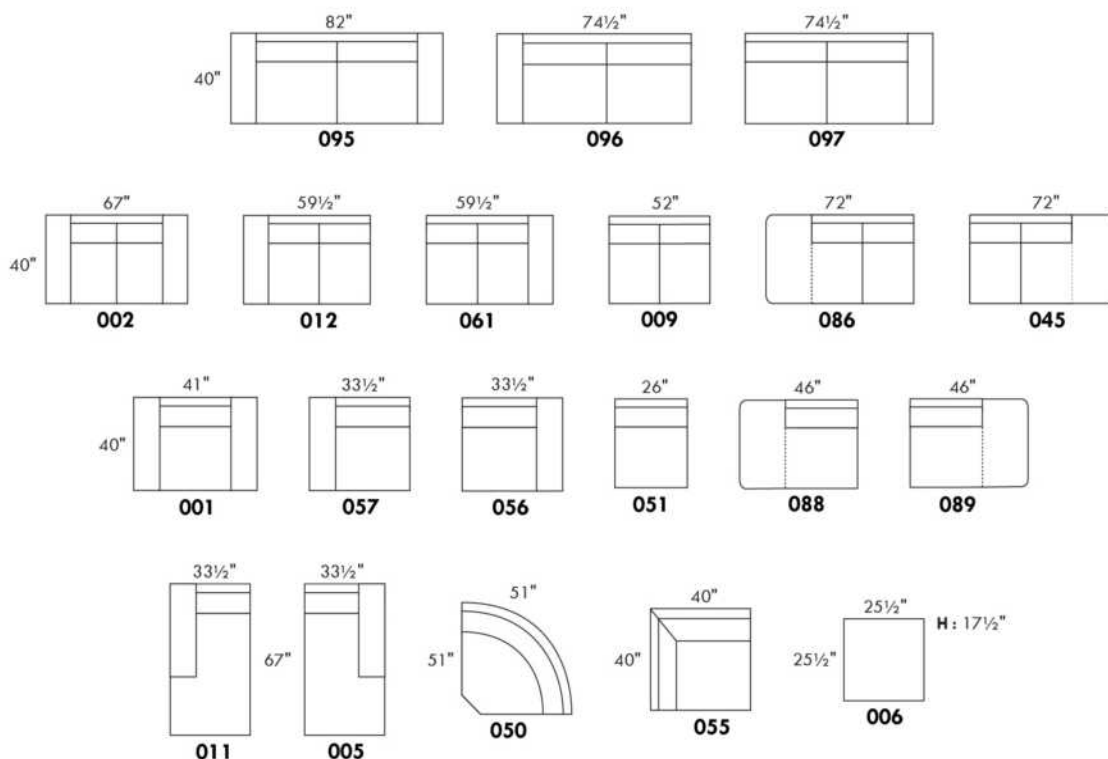

Hauteur complète 34" | Hauteur de siège 17" | Profondeur d'assise 21"
Total Height 34" | Seat Height 17" | Seat Depth 21"