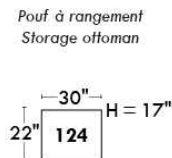

Autres | Others