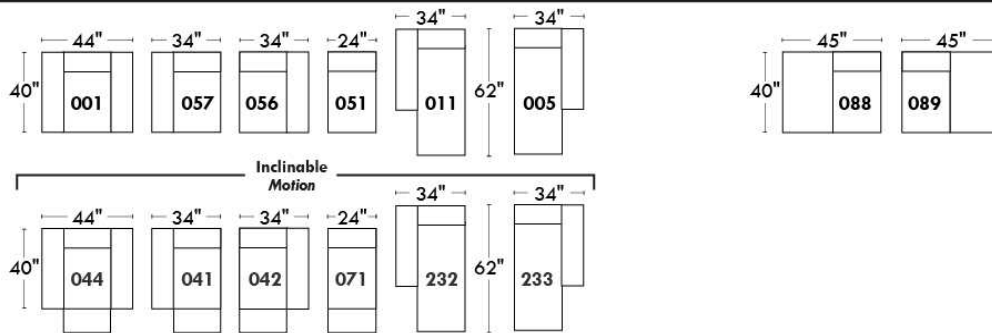

Autres | Others

Siège 23" de large | 23" Seat Width

Fauteuil berçant,
pivotant et inclinable

Swivel rocking
motion chair

Autres | Others

JESSE

Features: Adjustable headrest included (2 on square corner). Stitching: Small thread in fabric and large flat thread in leather. Memory foam in seat cushions. Lounge chair reclining back items with "Push Back" mechanism. Chairs #043 & #163: Have NO METAL BAR on arm.