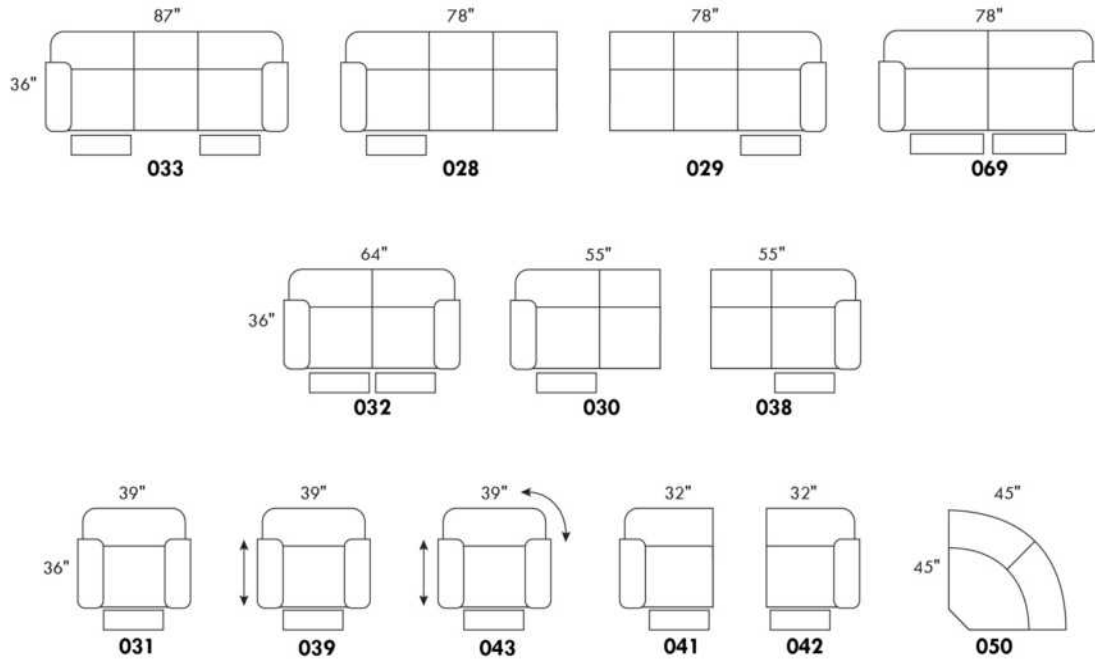

39944

Hauteur complète 41" | Hauteur de siège 19" | Hauteur devant bras 26" | Profondeur d'assise 22"
Total Height 41" | Seat Height 19" | Arm Height 26" | Seat Depth 22"