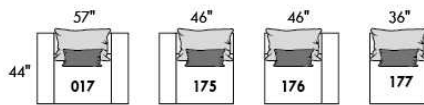

FASHION II

COUSSINS CARRÉS - DOS APPARENT
SQUARE CUSHIONS - VISBLE BACK

833 26 x 7 x 19
834 16 x 6 x 16