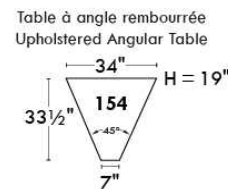

Autres | Others

Siège 23" de large | 23" Seat Width

Fauteuil berçant, pivotant et inclinable
Swivel rocking motion chair

Autres | Others

MONTE-CARLO

Features: Adjustable headrest included with all items (2 with square corner). Stitching: French Stitch. In fabric: small thread & in Leather: Large flat thread. Memory foam in arms & seat cushions. Lounge Chair Reclining Back items with "Push Back" mechanism. Cupholder N/A with this style.