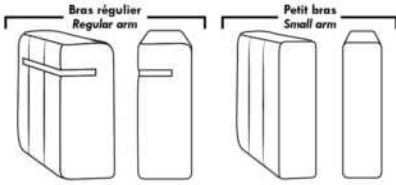

ROTTERDAM

OPTIMA

Spécifications | Specifications

☐ Appui-tête levé / Headrest up
☐ Appui-tête baissé / Headrest down
☐ Complètement incliné / Fully reclined

(A) Hauteur complète 40" / Total Height
(B) Hauteur appui-tête baissé 33" / Height headrest down
(C) Hauteur du bras 24" / Arm Height
(D) Hauteur du siège 19,5" / Seat height
(E) Profondeur inclinée 65" / Depth fully reclined
(F) Profondeur d'assise 20" ou/ou 22" / Seat depth
(G) Profondeur appui-tête monté 36" / Depth with headrest up

Siège 30" de large | 30" Seat Width

81" 71" 71" 61"
40" 40" 40" 40"
96" 82" 82"
44" 44" 44"
96" 82" 82"
44" 40" 40"
51" 41" 41" 31" 41" 41"
40" 40" 40" 40" 62" 40"
42"/44" Profondeur Depth
Inclinable / Motion   Dos inclinable / Push back
51" 41" 41" 31" 41" 41"
40" 40" 40" 40" 62" 40"
42"/44" Profondeur Depth
Allongé à rangement / Bumper with storage
52" 52" 52" 52"
40" 40" 40" 40"

Siège 23" de large | 23" Seat Width

67" 57" 57" 47"
40" 40" 40" 40"
68" 68" 89" 89"
40" 40" 44" 44"
68" 68"
40" 40"
44" 34" 34" 24" 34" 34"
40" 40" 62" 40"
42"/44" Profondeur Depth
Inclinable / Motion   Dos inclinable / Push back   Allongé à rangement / Bumper with storage
44" 34" 34" 24" 34" 34"
40" 40" 62" 40"
42"/44" Profondeur Depth
91" 81" 81" 71"
40" 40" 40" 40"

Autres | Others

Fauteuil berçant, pivotant et inclinable / **Swivel, rocking motion chair**
N'est pas un mécanisme protège-mur / Not a wall hugger mechanism
Dégagement mural: 16" / Wall clearance: 16"

Simple / Single   Double
30" H = 42"   33" H = 42"
34" 19" 043   34" 22" 163

Centre rond / Wedge   Coin carré / Square corner   Petit coin carré / Small corner   Pouf à rangement / Storage ottoman   Rangement à angle / Wedge storage   Rangement droit / Straight storage   Petit rangement à angle / Small Wedge storage

49" H = 33" 050   44" H = 40" 055   40" H = 40" 155   30" H = 17" 124   25" H = 22" 159   10" H = 22" 160   20" H = 22" 190

30" Populaires | Popular CONFIGURATIONS 23"

82" 113" 115" 115" 102" 102" 102"
40" 40" 62" 62" 62" 62" 89"
169 170 169 171 174 096 055 041 042 041 071 005 012 055 071 042 041 071 074