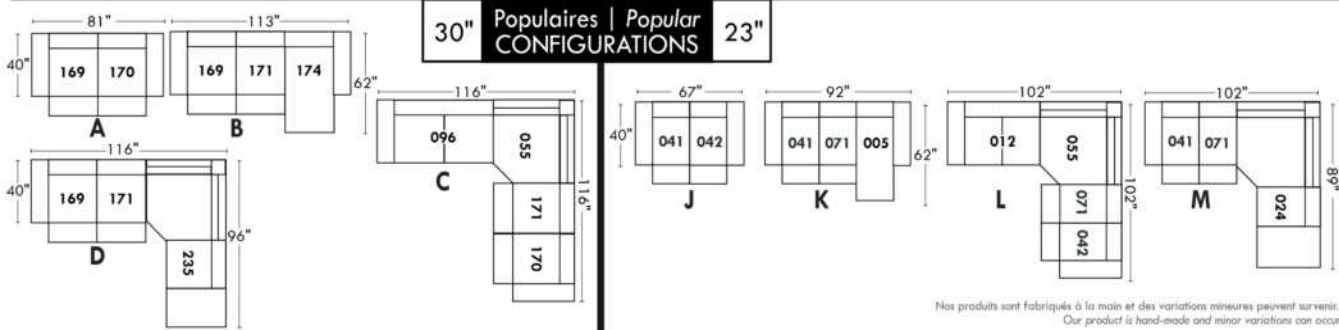

30" Populaires | Popular CONFIGURATIONS 23"