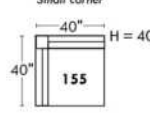

Petit coin carré / Small corner