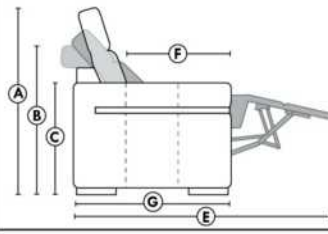

Spécifications | Specifications