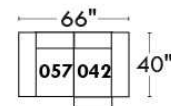

Autres | Others

Siège 23" de large | 23" Seat Width

**Fauteuil berçant,
pivotant et inclinable**

**Swivel rocking
motion chair**

Autres | Others

MONTE-CARLO

Features: Adjustable headrest included with all items (2 with square corner). Stitching: French Stitch. In fabric: small thread & in Leather: Large flat thread. Memory foam in arms & seat cushions. Lounge Chair Reclining Back items with "Push Back" mechanism. Cupholder N/A with this style.