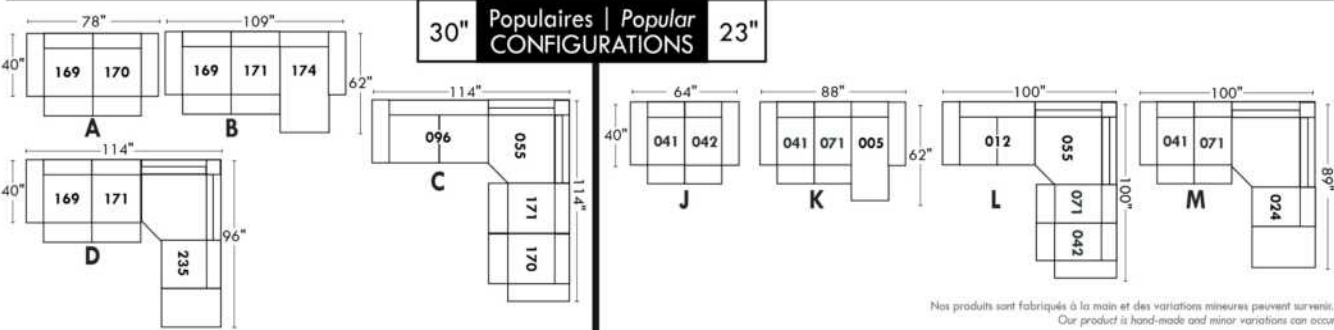

30" Populaires | Popular CONFIGURATIONS 23"