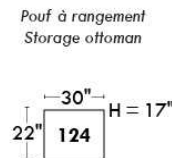

Autres | Others

Siège 23" de large | 23" Seat Width

**Fauteuil berçant,
pivotant et inclinable**

**Swivel rocking
motion chair**

Autres | Others

MONTE-CARLO

Features: Adjustable headrest included with all items (2 with square corner). Stitching: French Stitch. In fabric: small thread & in Leather: Large flat thread. Memory foam in arms & seat cushions. Lounge Chair Reclining Back items with "Push Back" mechanism. Cupholder N/A with this style.