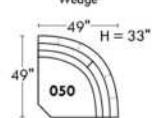

Centre rond / Wedge