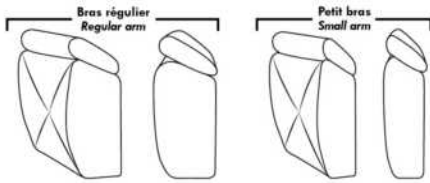

SORRENTO

OPTIMA

Spécifications | Specifications

☐ Appui-tête levé / Headrest up
☐ Appui-tête baissé / Headrest down
☐ Complètement incliné / Fully reclined

(A) Hauteur complète 40" / Total Height
(B) Hauteur appui-tête baissé 33" / Height headrest down
(C) Hauteur du bras 22,5" / Arm Height
(D) Hauteur du siège 19,5" / Seat height
(E) Profondeur inclinée 65" / Depth fully reclined
(F) Profondeur d'assise 20" ou/ or 22" / Seat depth
(G) Profondeur appui-tête monté 36" / Depth with headrest up

Siège 30" de large | 30" Seat Width

83" 72" 72" 61"
40" 095 096 097 021
96" 82" 82"
40" 234 167 168
44"
96" 82" 82"
44" 235 223 224
Allongé à rangement / Bumper with storage
42" 42"
40" 017 175 176 177 173 174
42" / 44" Profondeur Depth
Inclinable / Motion   Dos inclinable / Push back
53" 42" 42" 31" 42" 42"
40" 165 169 170 171 230 231
42" / 44" Profondeur Depth
Allongé à rangement / Bumper with storage
52" 52" 52" 52"
40" 178 179 221 222

Siège 23" de large | 23" Seat Width

69" 58" 58" 47"
40" 002 012 061 009
68" 68" 89" 89"
40" 086 045 048 024
44"
68" 68"
40" 186 187
Allongé à rangement / Bumper with storage
46" 35" 35" 24" 35" 35"
40" 001 057 056 051 011 005
42" / 44" Profondeur Depth
45" 45"
40" 088 089
Inclinable / Motion   Allongé à rangement / Bumper with storage
46" 35" 35" 24" 35" 35"
40" 044 041 042 071 232 233
42" / 44" Profondeur Depth
45" 45"
40" 188 189
93" 82" 82" 71"
40" 003 052 053 040

Autres | Others

Fauteuil berçant, pivotant et inclinable / **Swivel, rocking motion chair**
N'est pas un mécanisme protège-mur / Not a wall hugger mechanism
Dégagement mural: 16" / Wall clearance: 16"

30" Populaires | Popular CONFIGURATIONS 23"

84" 115" 116" 116" 70" 94" 102" 103"
40" 169 170 169 171 174 096 055 041 042 041 071 005 012 055 071 042 041 071 024
62" 116" 116" 102" 102" 89"
40" 169 171 235 171 170 102"

Nos produits sont fabriqués à la main et des variations mineures peuvent survenir. Our product is hand-made and minor variations can occur.