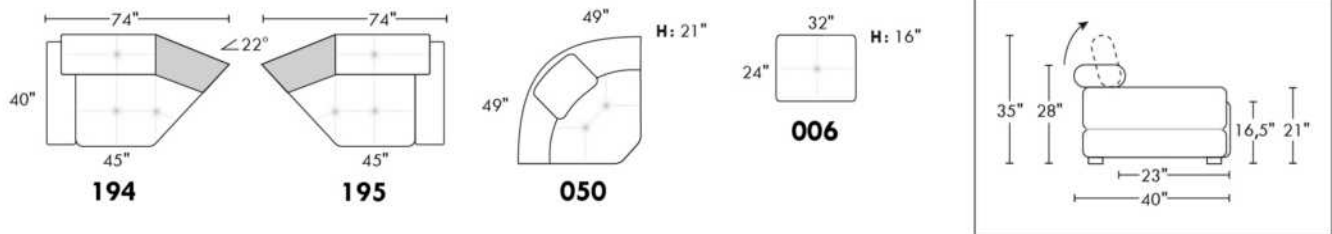

PARIS

Hauteur complète 28"/35" | Hauteur de siège 16½" | Hauteur devant bras 21" | Profondeur d'assise 23"
Total Height 28"/35" | Seat Height 16½" | Arm Height 21" | Seat Depth 23"