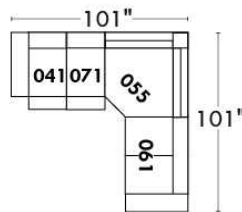

Autres | Others

Siège 23" de large | 23" Seat Width

**Fauteuil berçant,
pivotant et inclinable**

**Swivel rocking
motion chair**

Autres | Others

MONTE-CARLO

Features: Adjustable headrest included with all items (2 with square corner). Stitching: French Stitch. In fabric: small thread & in Leather: Large flat thread. Memory foam in arms & seat cushions. Lounge Chair Reclining Back items with "Push Back" mechanism. Cupholder N/A with this style.