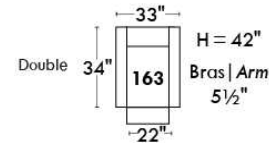

Autres | Others

Siège 23" de large | 23" Seat Width

**Fauteuil berçant,
pivotant et inclinable**

**Swivel rocking
motion chair**

Autres | Others

MONTE-CARLO

Features: Adjustable headrest included with all items (2 with square corner). Stitching: French Stitch. In fabric: small thread & in Leather: Large flat thread. Memory foam in arms & seat cushions. Lounge Chair Reclining Back items with "Push Back" mechanism. Cupholder N/A with this style.