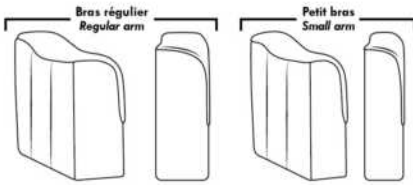

BROOKLYN

OPTIMA

Spécifications | Specifications

☐ Appui-tête levé / Headrest up
☐ Appui-tête baissé / Headrest down
☐ Complètement incliné / Fully reclined

(A) Hauteur complète 40" / Total Height
(B) Hauteur appui-tête baissé 33" / Height headrest down
(C) Hauteur du bras 24" / Arm Height
(D) Hauteur du siège 19,5" / Seat height
(E) Profondeur inclinée 65" / Depth fully reclined
(F) Profondeur d'assise 20" ou/ou 22" / Seat depth
(G) Profondeur appui-tête monté 36" / Depth with headrest up

Siège 30" de large | 30" Seat Width

80" 71" 71" 61"
40" 095 096 097 021
96" 82" 82"
40" 234 167 168
44"
96" 82" 82"
44" 235 223 224
Allongé à rangement / Bumper with storage
50" 41" 41" 31" 41" 41"
40" 017 175 176 177 173 62" 174
42"/44" Profondeur Depth
Inclinable / Motion 41" 41" 31" 41" 41"
40" 165 169 170 171 230 62" 231
42"/44" Profondeur Depth
Dos inclinable / Push back
Allongé à rangement / Bumper with storage
52" 52" 52" 52"
40" 178 179 221 222

Siège 23" de large | 23" Seat Width

66" 57" 57" 47"
40" 002 012 061 009
68" 68" 89" 89"
40" 086 045 048 024
44"
68" 68"
40" 186 187
Allongé à rangement / Bumper with storage
43" 34" 34" 24" 34" 34"
40" 001 057 056 051 011 62" 005
42"/44" Profondeur Depth
Inclinable / Motion 34" 34" 24" 34" 34"
40" 044 041 042 071 232 62" 233
42"/44" Profondeur Depth
Dos inclinable / Push back
Allongé à rangement / Bumper with storage
45" 45"
40" 088 089 45" 45"
188 189
90" 81" 81" 71"
40" 003 052 053 040

Autres | Others

Fauteuil berçant, pivotant et inclinable / **Swivel, rocking motion chair**

N'est pas un mécanisme protège-mur / Not a wall hugger mechanism
Dégagement mural: 16" / Wall clearance: 16"

30" Populaires | Popular CONFIGURATIONS 23"