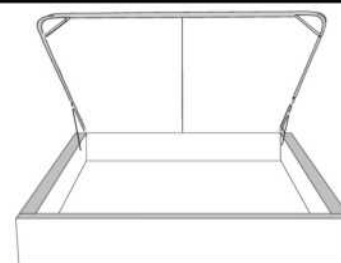

Avec rangement | With Storage
430-431-432-433