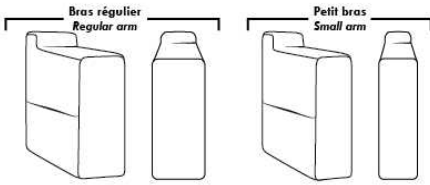

MALAGA

OPTIMA

Spécifications | Specifications

☐ Appui-tête levé / Headrest up
☐ Appui-tête baissé / Headrest down
☐ Complètement incliné / Fully reclined

(A) Hauteur complète 40" / Total Height
(B) Hauteur appui-tête baissé 33" / Height headrest down
(C) Hauteur du bras 24,5" / Arm Height
(D) Hauteur du siège 19,5" / Seat height
(E) Profondeur inclinée 65" / Depth fully reclined
(F) Profondeur d'assise 20" ou/ou 22" / Seat depth
(G) Profondeur appui-tête monté 36" / Depth with headrest up

Siège 30" de large | 30" Seat Width

Siège 23" de large | 23" Seat Width

Autres | Others

Fauteuil berçant, pivotant et inclinable / **Swivel, rocking motion chair**
N'est pas un mécanisme protège-mur / Not a wall hugger mechanism
Dégagement mural: 16" / Wall clearance: 16"

30" Populaires | Popular CONFIGURATIONS 23"