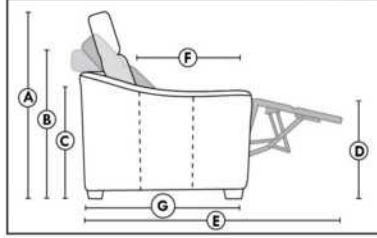

Spécifications | Specifications