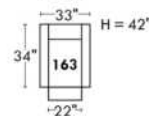

LYON

OPTIMA

Spécifications | Specifications

1. ☐ Appui-tête levé
     Headrest up
   - ☐ Appui-tête baissé
     Headrest down
   - ☐ Complètement incliné
     Fully reclined
2. **(A)** Hauteur complète 40" Total Height
   (B) Hauteur appui-tête baissé 33" Height headrest down
   (C) Hauteur du bras 23" Arm Height
   (D) Hauteur du siège 19,5" Seat height
   (E) Profondeur inclinée 65" Depth fully reclined
   (F) Profondeur d'assise 20" ou/ou 22" Seat depth
   (G) Profondeur appui-tête monté 36" Depth with headrest up

Siège 30" de large | 30" Seat Width

Siège 23" de large | 23" Seat Width

Autres | Others

Fauteuil berçant,
pivotant et inclinable

N'est pas un mécanisme protège-mur
Dégagement mural: 16"

Swivel, rocking
motion chair

Not a wall hugger mechanism
Wall clearance: 16"

Simple / Single

Double

Centre rond
Wedge

Coin carré
Square corner

Petit coin carré
Small corner

Pouf à rangement
Storage ottoman

30" Populaires | Popular CONFIGURATIONS 23"