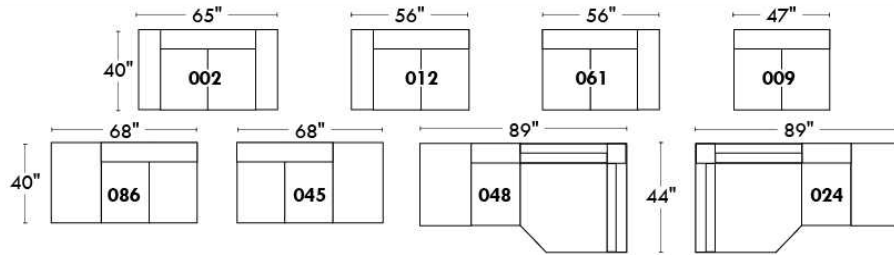

Autres | Others

Siège 23" de large | 23" Seat Width

**Fauteuil berçant,
pivotant et inclinable**

**Swivel rocking
motion chair**

Autres | Others

MONTE-CARLO

Features: Adjustable headrest included with all items (2 with square corner). Stitching: French Stitch. In fabric: small thread & in Leather: Large flat thread. Memory foam in arms & seat cushions. Lounge Chair Reclining Back items with "Push Back" mechanism. Cupholder N/A with this style.