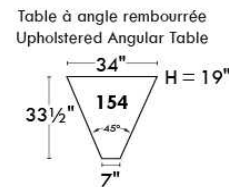

Autres | Others

Siège 23" de large | 23" Seat Width

**Fauteuil berçant,
pivotant et inclinable**

**Swivel rocking
motion chair**

Autres | Others

MONTE-CARLO

Features: Adjustable headrest included with all items (2 with square corner). Stitching: French Stitch. In fabric: small thread & in Leather: Large flat thread. Memory foam in arms & seat cushions. Lounge Chair Reclining Back items with "Push Back" mechanism. Cupholder N/A with this style.