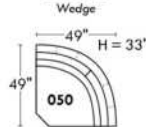

Centre rond
Wedge