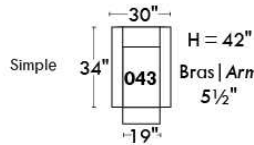

Autres | Others

Siège 23" de large | 23" Seat Width

Fauteuil berçant,
pivotant et inclinable

Swivel rocking
motion chair

Autres | Others

JULIANNE

Features: Adjustable headrest included with all items (2 with square corner). Headrest STATIONARY on Wedge (050). Stitching: Small "French Stitch" in fabric & in leather. Swivel Rocking Recliner Chairs (items: 043 & 163 only): Seat cushions with 1" memory foam. Lounge Chair Reclining Back items with "Push Back" mechanism; wall distance: 10".