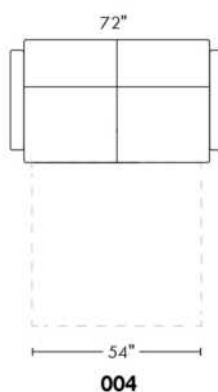

SURF

Hauteur complète 36" | Hauteur de siège 22" | Hauteur devant bras 28½" | Profondeur d'assise 21½"
Total Height 36" | Seat Height 22" | Arm Height 28½" | Seat Depth 21½"

www.jaymar.ca