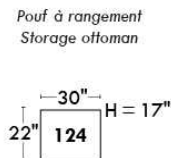

Autres | Others