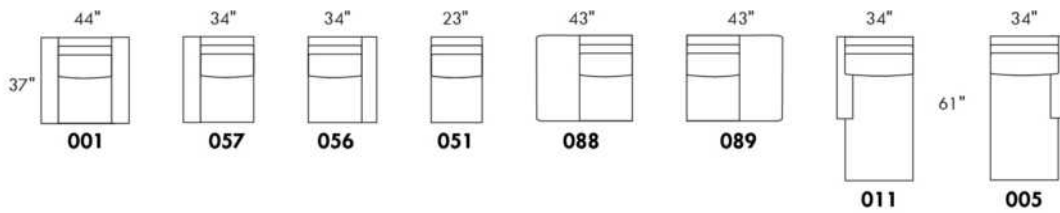

JADE

Hauteur complète 35" | Hauteur de siège 19" | Profondeur d'assise 21"/22"
Total Height 35" | Seat Height 19" | Seat Depth 21"/22"

www.jaymar.ca