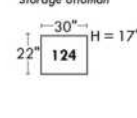

Pouf à rangement / Storage ottoman