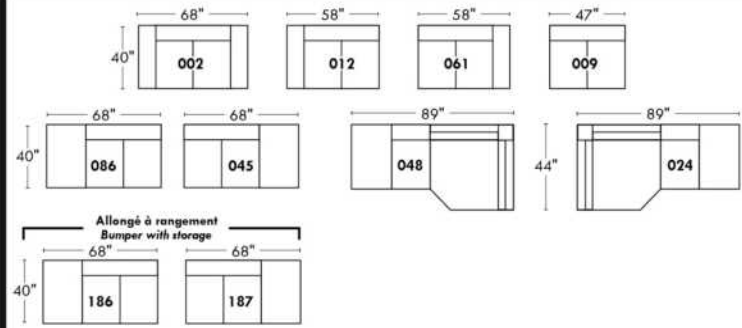

Siège 23" de large | 23" Seat Width