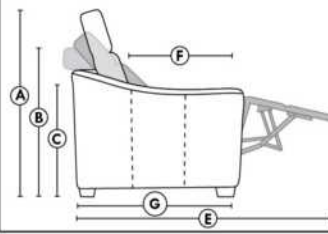

Spécifications | Specifications