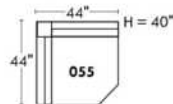

Coin carré / Square corner