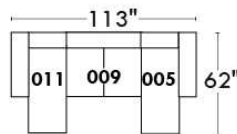

Autres | Others

Siège 23" de large | 23" Seat Width

**Fauteuil berçant,
pivotant et inclinable**

**Swivel rocking
motion chair**

Autres | Others

MONTE-CARLO

Features: Adjustable headrest included with all items (2 with square corner). Stitching: French Stitch. In fabric: small thread & in Leather: Large flat thread. Memory foam in arms & seat cushions. Lounge Chair Reclining Back items with "Push Back" mechanism. Cupholder N/A with this style.