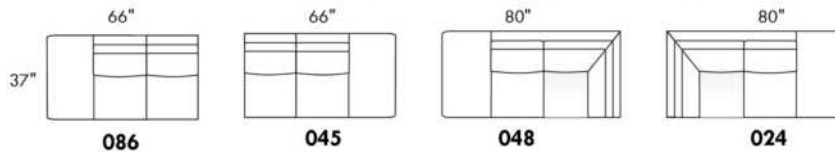

ODESSA

Hauteur complète 35" | Hauteur de siège 19" | Hauteur devant bras 25" | Profondeur d'assise 21"/22"
Total Height 35" | Seat Height 19" | Arm Height 25" | Seat Depth 21"/22"

www.jaymar.ca