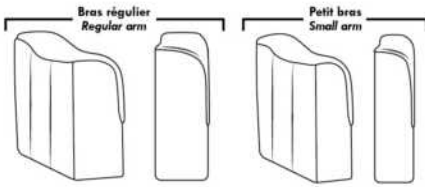

LEONARDO

OPTIMA