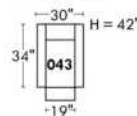

Autres | Others

Fauteuil berçant, pivotant et inclinable

N'est pas un mécanisme protège-mur
Dégagement mural: 16"

Swivel, rocking motion chair

Not a wall hugger mechanism
Wall clearance: 16"

Simple / Single