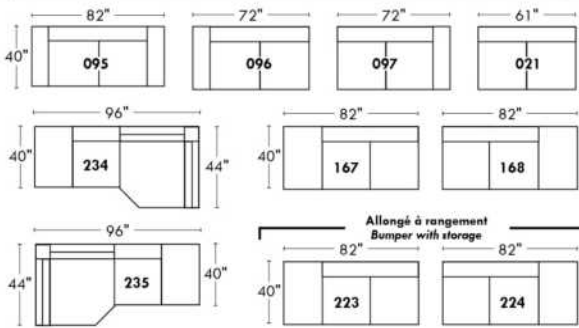

Siège 30" de large | 30" Seat Width