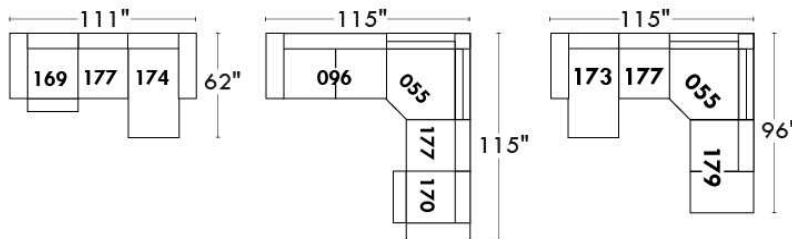

Autres | Others

Siège 23" de large | 23" Seat Width

**Fauteuil berçant,
pivotant et inclinable**

**Swivel rocking
motion chair**

Autres | Others

MONTE-CARLO

Features: Adjustable headrest included with all items (2 with square corner). Stitching: French Stitch. In fabric: small thread & in Leather: Large flat thread. Memory foam in arms & seat cushions. Lounge Chair Reclining Back items with "Push Back" mechanism. Cupholder N/A with this style.