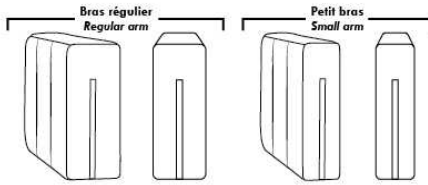

MONTEREY

OPTIMA

Spécifications | Specifications

☐ Appui-tête levé / Headrest up
☐ Appui-tête baissé / Headrest down
☐ Complètement incliné / Fully reclined

(A) Hauteur complète 40" / Total Height
(B) Hauteur appui-tête baissé 33" / Height headrest down
(C) Hauteur du bras 24" / Arm Height
(D) Hauteur du siège 19,5" / Seat height
(E) Profondeur inclinée 65" / Depth fully reclined
(F) Profondeur d'assise 20" ou/ou 22" / Seat depth
(G) Profondeur appui-tête monté 36" / Depth with headrest up

Siège 30" de large | 30" Seat Width

Siège 23" de large | 23" Seat Width

Autres | Others

Fauteuil berçant, pivotant et inclinable / **Swivel, rocking motion chair**
N'est pas un mécanisme protège-mur / Not a wall hugger mechanism
Dégagement mural: 16" / Wall clearance: 16"

30" Populaires | Popular CONFIGURATIONS 23"