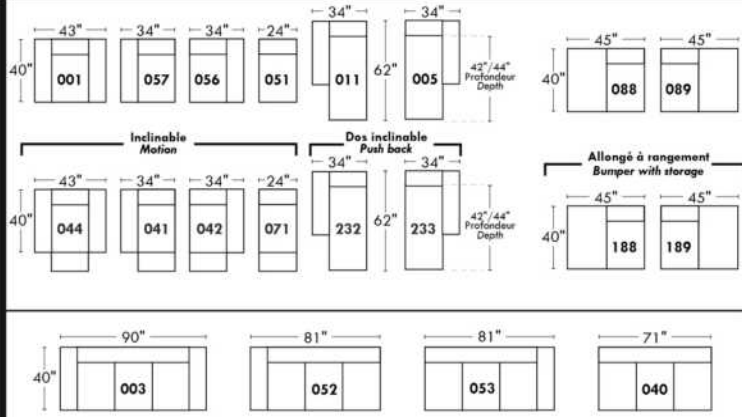

Siège 23" de large | 23" Seat Width