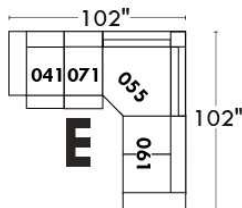

Autres | Others

Siège 23" de large | 23" Seat Width

Fauteuil berçant,
pivotant et inclinable

Swivel rocking
motion chair

Autres | Others

JULIANNE

Features: Adjustable headrest included with all items (2 with square corner). Headrest STATIONARY on Wedge (050). Stitching: Small "French Stitch" in fabric & in leather. Swivel Rocking Recliner Chairs (items: 043 & 163 only): Seat cushions with 1" memory foam. Lounge Chair Reclining Back items with "Push Back" mechanism; wall distance: 10".