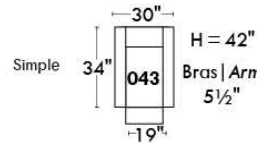

Autres | Others

Siège 23" de large | 23" Seat Width

**Fauteuil berçant,
pivotant et inclinable**

**Swivel rocking
motion chair**

Autres | Others

MONTE-CARLO

Features: Adjustable headrest included with all items (2 with square corner). Stitching: French Stitch. In fabric: small thread & in Leather: Large flat thread. Memory foam in arms & seat cushions. Lounge Chair Reclining Back items with "Push Back" mechanism. Cupholder N/A with this style.