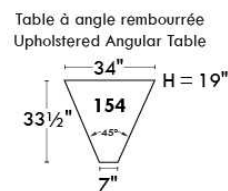

Autres | Others

Siège 23" de large | 23" Seat Width

Fauteuil berçant, pivotant et inclinable
Swivel rocking motion chair

Autres | Others

MELBOURNE

FEATURES:

*Wall hugger power recliners with full footrest (manual n/a). Manual adjustable headrest on all items (2 on square corner & stationary on wedge). Seat cushions with shaped foam + 1" layer of memory foam on top; arm with memory foam. Stitching: Small thread in fabric & large flat thread in leather. Lounge chair reclining back items with "Push Back" mechanism; wall clearance 10".