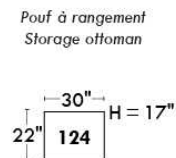

Autres | Others

Siège 23" de large | 23" Seat Width

**Fauteuil berçant,
pivotant et inclinable**

**Swivel rocking
motion chair**

Autres | Others

MONTE-CARLO

Features: Adjustable headrest included with all items (2 with square corner). Stitching: French Stitch. In fabric: small thread & in Leather: Large flat thread. Memory foam in arms & seat cushions. Lounge Chair Reclining Back items with "Push Back" mechanism. Cupholder N/A with this style.