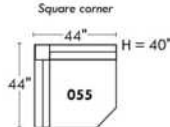

Coin carré
Square corner