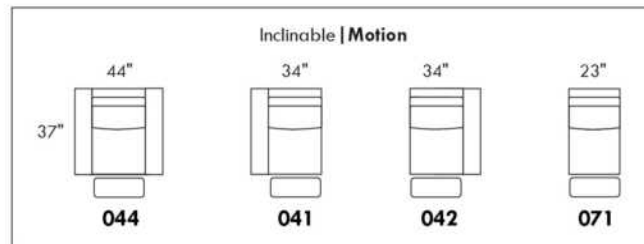

JADE

Hauteur complète 35" | Hauteur de siège 19" | Profondeur d'assise 21"/22"
Total Height 35" | Seat Height 19" | Seat Depth 21"/22"

www.jaymar.ca