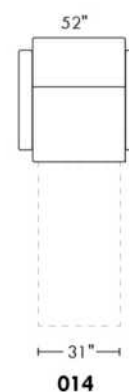

SURF

Hauteur complète 36" | Hauteur de siège 22" | Hauteur devant bras 28½" | Profondeur d'assise 21½"
Total Height 36" | Seat Height 22" | Arm Height 28½" | Seat Depth 21½"

www.jaymar.ca