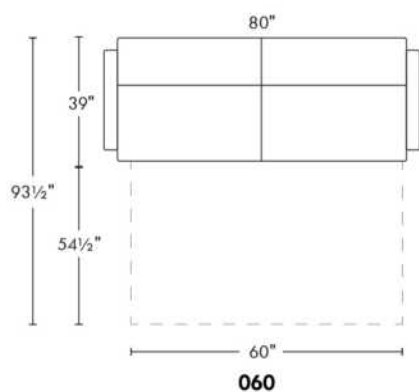

SURF

Hauteur complète 36" | Hauteur de siège 22" | Hauteur devant bras 28½" | Profondeur d'assise 21½"
Total Height 36" | Seat Height 22" | Arm Height 28½" | Seat Depth 21½"

www.jaymar.ca