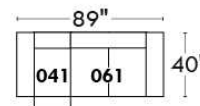

Autres | Others

Siège 23" de large | 23" Seat Width

**Fauteuil berçant,
pivotant et inclinable**

**Swivel rocking
motion chair**

Autres | Others

MONTE-CARLO

Features: Adjustable headrest included with all items (2 with square corner). Stitching: French Stitch. In fabric: small thread & in Leather: Large flat thread. Memory foam in arms & seat cushions. Lounge Chair Reclining Back items with "Push Back" mechanism. Cupholder N/A with this style.