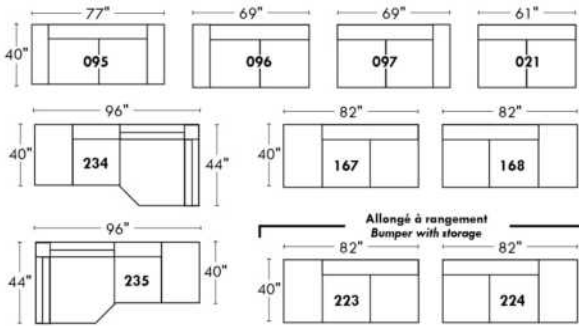

Siège 30" de large | 30" Seat Width