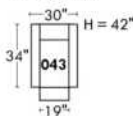

Autres | Others

Fauteuil berçant,
pivotant et inclinable

N'est pas un mécanisme protège-mur
Dégagement mural: 16"

Swivel, rocking
motion chair

Not a wall hugger mechanism
Wall clearance: 16"

Simple / Single