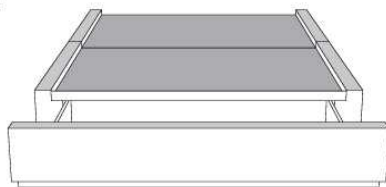

Rangement à tiroir frontal
With Front Drawer
440-441

Base lit simple N/D | Single base N/A