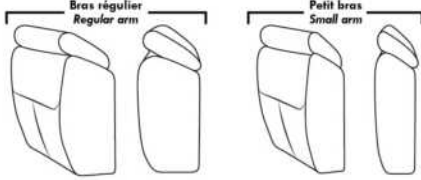

VENICE

OPTIMA

Spécifications | Specifications

☐ Appui-tête levé / Headrest up
☐ Appui-tête baissé / Headrest down
☐ Complètement incliné / Fully reclined

(A) Hauteur complète 40" Total Height
(B) Hauteur appui-tête baissé 33" Height headrest down
(C) Hauteur du bras 22,5" Arm Height
(D) Hauteur du siège 19,5" Seat height
(E) Profondeur inclinée 65" Depth fully reclined
(F) Profondeur d'assise 20" ou/ or 22" Seat depth
(G) Profondeur appui-tête monté 36" Depth with headrest up

Siège 30" de large | 30" Seat Width

83" 72" 72" 61"
40" 095 096 097 021
96" 82" 82"
40" 234 167 168
44"
96" 82" 82"
44" 235 223 224
Allongé à rangement / Bumper with storage
53" 42" 42" 31" 42" 42"
40" 017 175 176 177 173 174
42"/44" Profondeur Depth
Inclinaison / Motion   Dos inclinable / Push back
53" 42" 42" 31" 42" 42"
40" 165 169 170 171 230 231
42"/44" Profondeur Depth
Allongé à rangement / Bumper with storage
52" 52" 52" 52"
40" 178 179 221 222

Siège 23" de large | 23" Seat Width

69" 58" 58" 47"
40" 002 012 061 009
68" 68" 89" 89"
40" 086 045 048 024
44"
68" 68"
40" 186 187
Allongé à rangement / Bumper with storage
46" 35" 35" 24" 35" 35"
40" 001 057 056 051 011 005
42"/44" Profondeur Depth
45" 45"
40" 088 089
Inclinaison / Motion   Allongé à rangement / Bumper with storage
46" 35" 35" 24" 35" 35"
40" 044 041 042 071 232 233
42"/44" Profondeur Depth
45" 45"
40" 188 189
93" 82" 82" 71"
40" 003 052 053 040

Autres | Others

Fauteuil berçant, pivotant et inclinable / **Swivel, rocking motion chair**
N'est pas un mécanisme protège-mur / Not a wall hugger mechanism
Dégagement mural: 16" / Wall clearance: 16"

30" Populaires | Popular CONFIGURATIONS 23"

84" 115" 116" 116" 70" 94" 102" 103"
40" 169 170 169 171 174 096 055 041 042 041 071 005 012 055 071 042 041 071 024
62" 16" 102" 89"

Nos produits sont fabriqués à la main et des variations mineures peuvent survenir. Our product is hand-made and minor variations can occur.