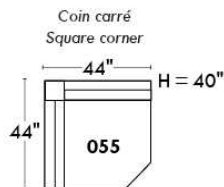

Autres | Others

Siège 23" de large | 23" Seat Width

Fauteuil berçant,
pivotant et inclinable

Swivel rocking
motion chair

Autres | Others

JULIANNE

Features: Adjustable headrest included with all items (2 with square corner). Headrest STATIONARY on Wedge (050). Stitching: Small "French Stitch" in fabric & in leather. Swivel Rocking Recliner Chairs (items: 043 & 163 only): Seat cushions with 1" memory foam. Lounge Chair Reclining Back items with "Push Back" mechanism; wall distance: 10".