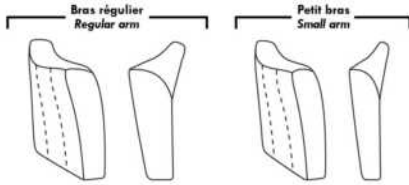

VALENCE

OPTIMA