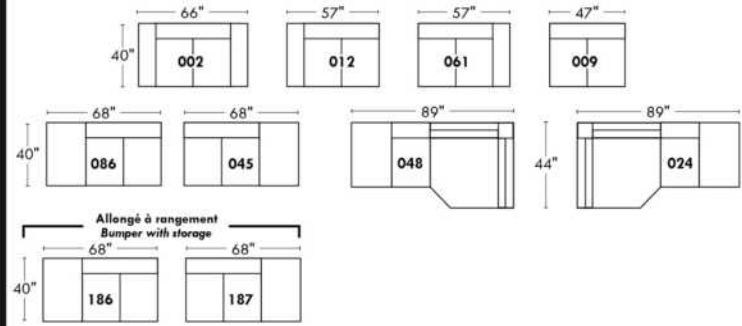

Siège 23" de large | 23" Seat Width