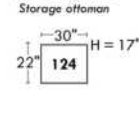

Pouf à rangement
Storage ottoman