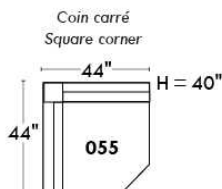

Autres | Others

Siège 23" de large | 23" Seat Width

**Fauteuil berçant,
pivotant et inclinable**

**Swivel rocking
motion chair**

Autres | Others

MONTE-CARLO

Features: Adjustable headrest included with all items (2 with square corner). Stitching: French Stitch. In fabric: small thread & in Leather: Large flat thread. Memory foam in arms & seat cushions. Lounge Chair Reclining Back items with "Push Back" mechanism. Cupholder N/A with this style.