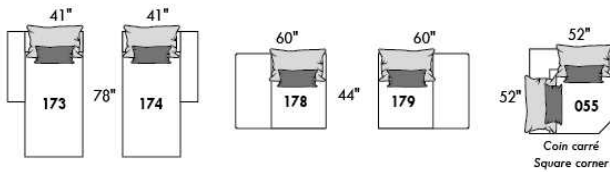

Mélanger & agencer!
Mix & Match!

Populaires | Popular CONFIGURATIONS