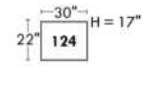

Pouf à rangement / Storage ottoman