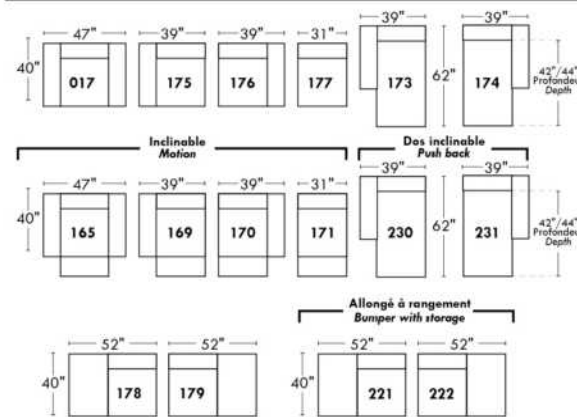

Siège 23" de large | 23" Seat Width