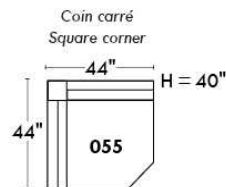

Autres | Others

Siège 23" de large | 23" Seat Width

**Fauteuil berçant,
pivotant et inclinable**

**Swivel rocking
motion chair**

Autres | Others

MONTE-CARLO

Features: Adjustable headrest included with all items (2 with square corner). Stitching: French Stitch. In fabric: small thread & in Leather: Large flat thread. Memory foam in arms & seat cushions. Lounge Chair Reclining Back items with "Push Back" mechanism. Cupholder N/A with this style.