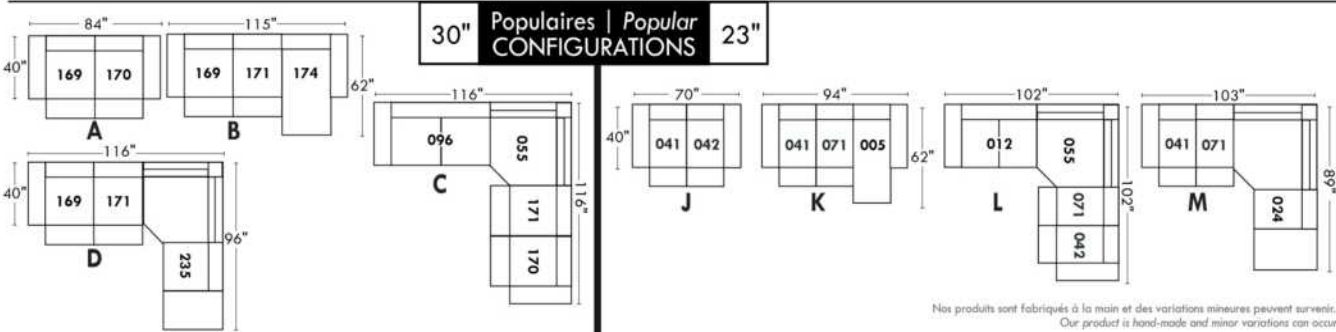

30" Populaires | Popular CONFIGURATIONS 23"