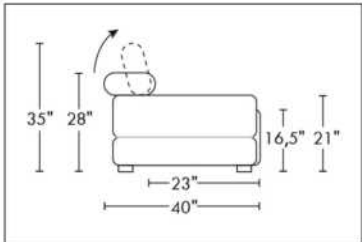

PARIS

Hauteur complète 28"/35" | Hauteur de siège 16½" | Hauteur devant bras 21" | Profondeur d'assise 23"
Total Height 28"/35" | Seat Height 16½" | Arm Height 21" | Seat Depth 23"