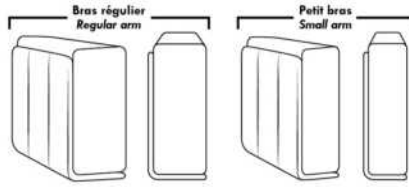

BERLIN

OPTIMA

Spécifications | Specifications

☐ Appui-tête levé / Headrest up
☐ Appui-tête baissé / Headrest down
☐ Complètement incliné / Fully reclined

(A) Hauteur complète 40" / Total Height
(B) Hauteur appui-tête baissé 33" / Height headrest down
(C) Hauteur du bras 24" / Arm Height
(D) Hauteur du siège 19,5" / Seat height
(E) Profondeur inclinée 65" / Depth fully reclined
(F) Profondeur d'assise 20" ou/ou 22" / Seat depth
(G) Profondeur appui-tête monté 36" / Depth with headrest up

Siège 30" de large | 30" Seat Width

Allongé à rangement / Bumper with storage
Inclinable / Motion
Dos inclinable / Push back
Allongé à rangement / Bumper with storage

Siège 23" de large | 23" Seat Width

Allongé à rangement / Bumper with storage
Inclinable / Motion
Dos inclinable / Push back
Allongé à rangement / Bumper with storage

Autres | Others

Fauteuil berçant, pivotant et inclinable / Swivel, rocking motion chair
N'est pas un mécanisme protège-mur / Not a wall hugger mechanism
Dégagement mural: 16" / Wall clearance: 16"

30" Populaires | Popular CONFIGURATIONS 23"