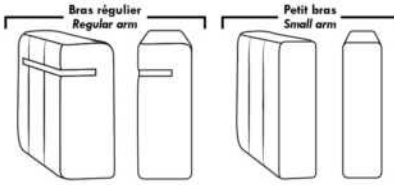

ALEXANDRA

OPTIMA