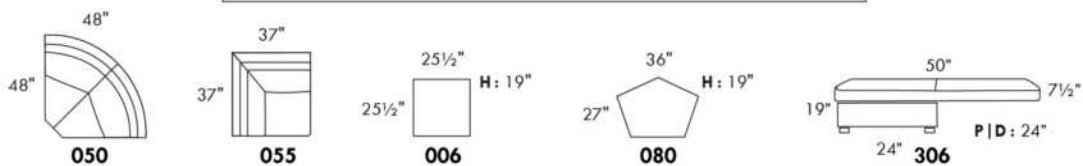

ODESSA

Hauteur complète 35" | Hauteur de siège 19" | Hauteur devant bras 25" | Profondeur d'assise 21"/22"
Total Height 35" | Seat Height 19" | Arm Height 25" | Seat Depth 21"/22"

www.jaymar.ca