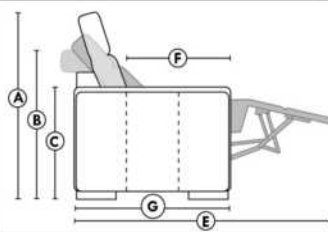

Spécifications | Specifications