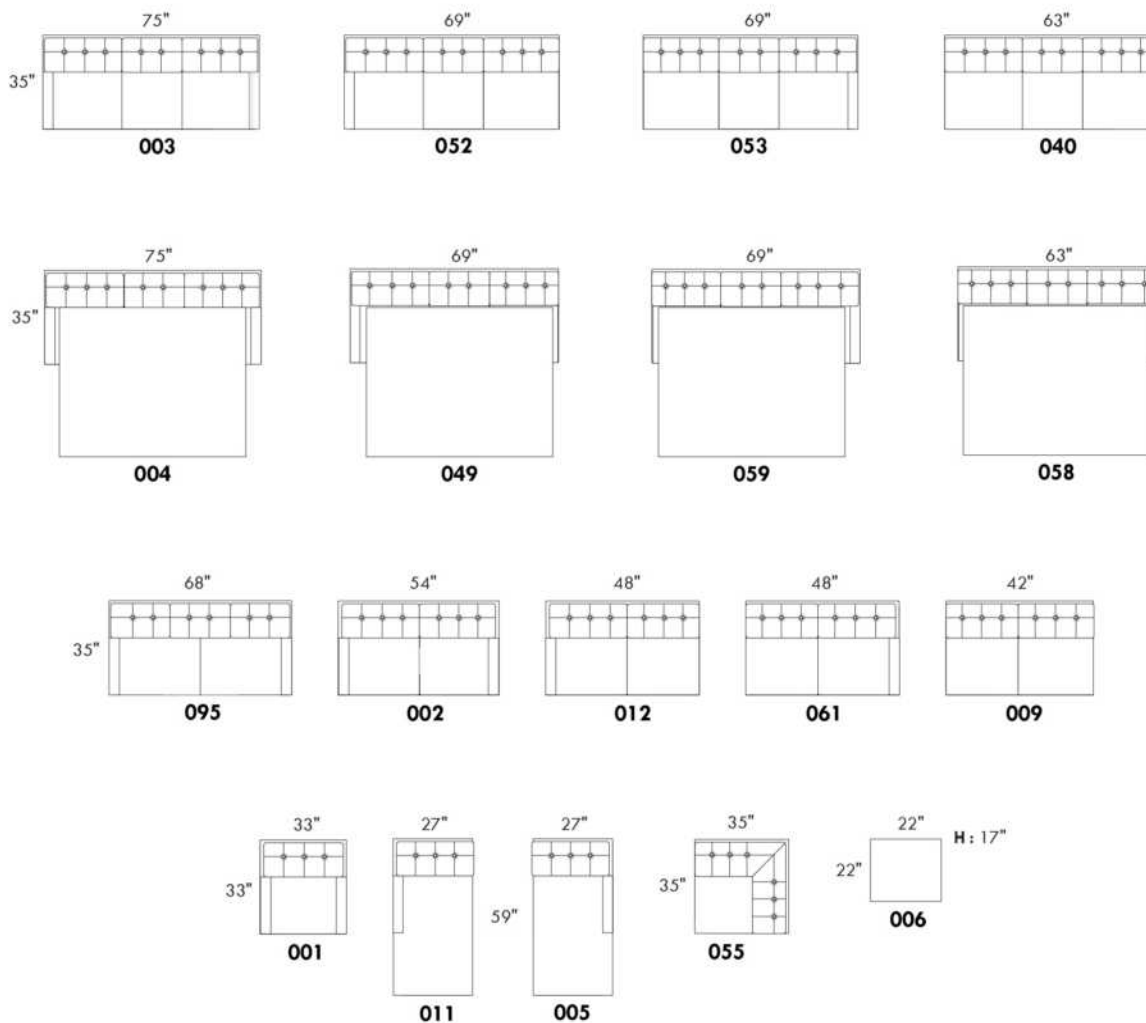

Hauteur complète 33" | Hauteur de siège 18½" | Profondeur d'assise 21"
Total Height 33" | Seat Height 18½" | Seat Depth 21"