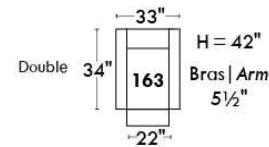

Autres | Others

Siège 23" de large | 23" Seat Width

Fauteuil berçant,
pivotant et inclinable

Swivel rocking
motion chair

Autres | Others

JESSE

Features: Adjustable headrest included (2 on square corner). Stitching: Small thread in fabric and large flat thread in leather. Memory foam in seat cushions. Lounge chair reclining back items with "Push Back" mechanism. Chairs #043 & #163: Have NO METAL BAR on arm.