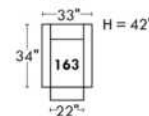

LEONARDO

OPTIMA

Spécifications | Specifications

1. ☐ Appui-tête levé / Headrest up
   - ☐ Appui-tête baissé / Headrest down
   - ☐ Complètement incliné / Fully reclined
2. **(A)** Hauteur complète 40" / Total Height
   (B) Hauteur appui-tête baissé 33" / Height headrest down
   (C) Hauteur du bras 24" / Arm Height
   (D) Hauteur du siège 19,5" / Seat height
   (E) Profondeur inclinée 65" / Depth fully reclined
   (F) Profondeur d'assise 20" ou/ou 22" / Seat depth
   (G) Profondeur appui-tête monté 36" / Depth with headrest up

Siège 30" de large | 30" Seat Width

Siège 23" de large | 23" Seat Width

Autres | Others

Fauteuil berçant, pivotant et inclinable

N'est pas un mécanisme protège-mur
Dégagement mural: 16"

Swivel, rocking motion chair

Not a wall hugger mechanism
Wall clearance: 16"

Simple / Single

Double

Centre rond / Wedge

Coin carré / Square corner

Petit coin carré / Small corner

Pouf à rangement / Storage ottoman

30" Populaires | Popular CONFIGURATIONS 23"