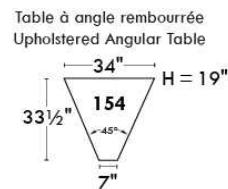

Autres | Others

Siège 23" de large | 23" Seat Width

**Fauteuil berçant,
pivotant et inclinable**

**Swivel rocking
motion chair**

Autres | Others

MONTE-CARLO

Features: Adjustable headrest included with all items (2 with square corner). Stitching: French Stitch. In fabric: small thread & in Leather: Large flat thread. Memory foam in arms & seat cushions. Lounge Chair Reclining Back items with "Push Back" mechanism. Cupholder N/A with this style.