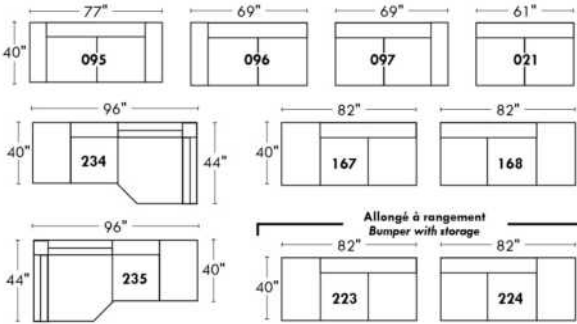

Siège 30" de large | 30" Seat Width