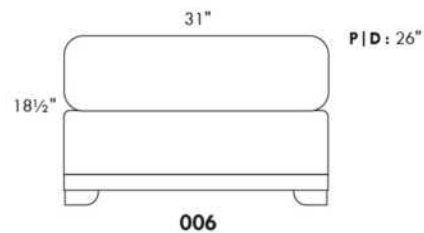

Hauteur de siège 20" | Hauteur devant bras 28" | Profondeur d'assise 20"
Seat Height 20" | Arm Height 28" | Seat Depth 20"