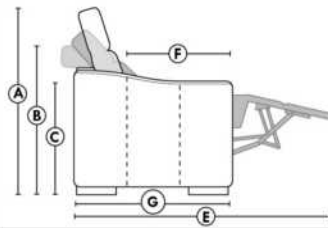

Spécifications | Specifications