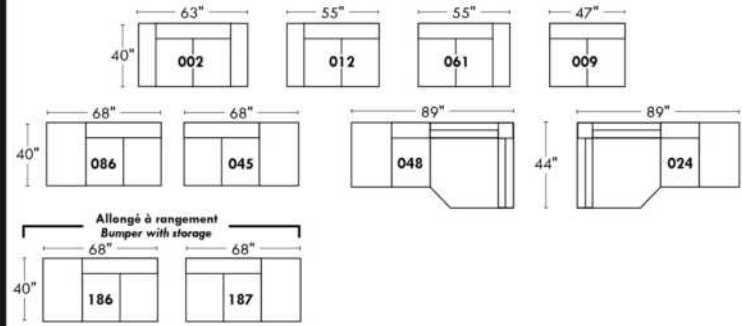

Siège 23" de large | 23" Seat Width