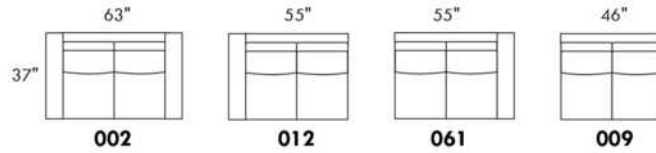

ODESSA

Hauteur complète 35" | Hauteur de siège 19" | Hauteur devant bras 25" | Profondeur d'assise 21"/22"
Total Height 35" | Seat Height 19" | Arm Height 25" | Seat Depth 21"/22"

www.jaymar.ca