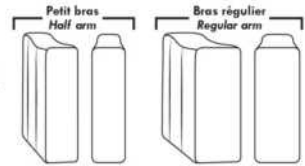

Items avec siège de 23" | Items with 23" seat

Fauteuil berçant, pivotant et inclinable
Swivel rocking motion chair

Simple: 30" x 34" x 19" H = 42" Bras | Arm 5 1/2"

Double: 33" x 34" x 22" H = 42" Bras | Arm 5 1/2"

Autres | Others