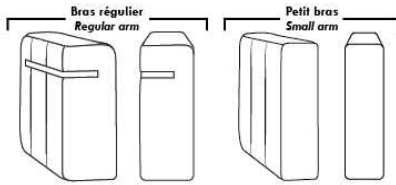

HAMBOURG

OPTIMA

Spécifications | Specifications

- ☐ Appui-tête levé / Headrest up
- ☐ Appui-tête baissé / Headrest down
- ☐ Complètement incliné / Fully reclined

(A) Hauteur complète 40" / Total Height
(B) Hauteur appui-tête baissé 33" / Height headrest down
(C) Hauteur du bras 24" / Arm Height
(D) Hauteur du siège 19,5" / Seat height
(E) Profondeur inclinée 65" / Depth fully reclined
(F) Profondeur d'assise 20" ou/ou 22" / Seat depth
(G) Profondeur appui-tête monté 36" / Depth with headrest up

Siège 30" de large | 30" Seat Width

Siège 23" de large | 23" Seat Width

Autres | Others

Fauteuil berçant, pivotant et inclinable
Swivel, rocking motion chair

N'est pas un mécanisme protège-mur / Dégagement mural: 16"
Not a wall hugger mechanism / Wall clearance: 16"

Simple / Single: 30" x 34" x 19" H=42" (043)

Double: 33" x 34" x 22" H=42" (163)

Centre rond / Wedge (050): 49" x 49" H=33"

Coin carré / Square corner (055): 44" x 44" H=40"

Petit coin carré / Small corner (155): 40" x 40" H=40"

Pouf à rangement / Storage ottoman (124): 30" x 22" H=17"

Rangement à angle / Wedge storage (159): 25" x 35" x 10" H=22"

Rangement droit / Straight storage (160): 10" x 35" H=22"

Petit rangement à angle / Small Wedge storage (190): 20" x 35" x 10" H=22"

30" Populaires | Popular CONFIGURATIONS 23"

Nos produits sont fabriqués à la main et des variations mineures peuvent survenir. Our product is hand-made and minor variations can occur.