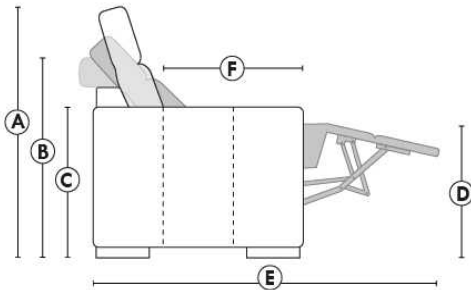

Spécifications | Specifications

- ☐ Appui-tête levé / Headrest up
- ☐ Appui-tête baissé / Headrest down
- ☐ Complètement incliné / Fully reclined

- (A) Hauteur complète 39" / Total Height
- (B) Hauteur appui-tête baissé 30" / Height headrest down
- (C) Hauteur du bras 24" / Arm Height
- (D) Hauteur du siège 19,5" / Seat height
- (E) Profondeur inclinée 63" / Depth fully reclined
- (F) Profondeur d'assise 20" / Seat depth

Autres | Others