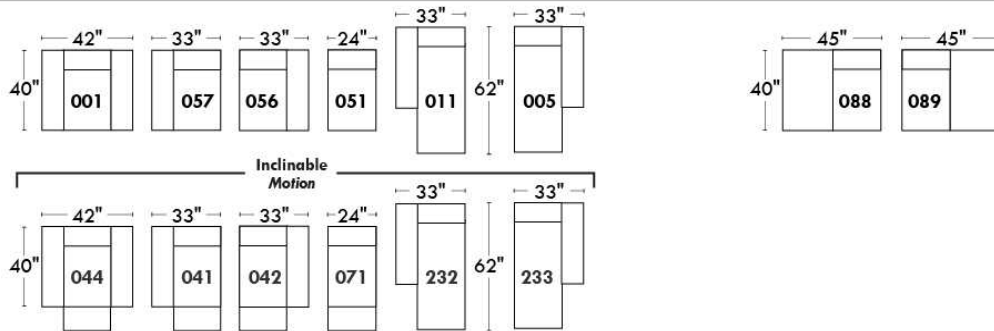

Autres | Others

Siège 23" de large | 23" Seat Width

**Fauteuil berçant,
pivotant et inclinable**

**Swivel rocking
motion chair**

Autres | Others

MONTE-CARLO

Features: Adjustable headrest included with all items (2 with square corner). Stitching: French Stitch. In fabric: small thread & in Leather: Large flat thread. Memory foam in arms & seat cushions. Lounge Chair Reclining Back items with "Push Back" mechanism. Cupholder N/A with this style.