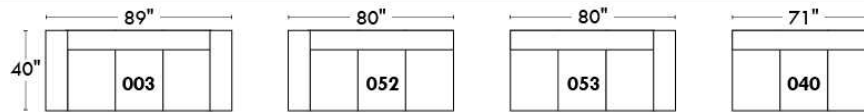

Autres | Others

Siège 23" de large | 23" Seat Width

**Fauteuil berçant,
pivotant et inclinable**

**Swivel rocking
motion chair**

Autres | Others

MONTE-CARLO

Features: Adjustable headrest included with all items (2 with square corner). Stitching: French Stitch. In fabric: small thread & in Leather: Large flat thread. Memory foam in arms & seat cushions. Lounge Chair Reclining Back items with "Push Back" mechanism. Cupholder N/A with this style.