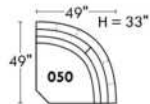

Centre rond / Wedge