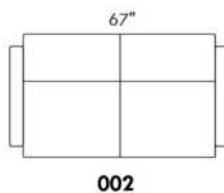

SURF

Hauteur complète 36" | Hauteur de siège 22" | Hauteur devant bras 28½" | Profondeur d'assise 21½"
Total Height 36" | Seat Height 22" | Arm Height 28½" | Seat Depth 21½"

www.jaymar.ca