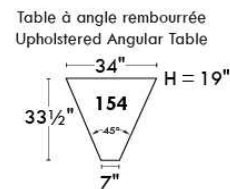

Autres | Others

Siège 23" de large | 23" Seat Width

Fauteuil berçant,
pivotant et inclinable

Swivel rocking
motion chair

Autres | Others

JESSE

Features: Adjustable headrest included (2 on square corner). Stitching: Small thread in fabric and large flat thread in leather. Memory foam in seat cushions. Lounge chair reclining back items with "Push Back" mechanism. Chairs #043 & #163: Have NO METAL BAR on arm.