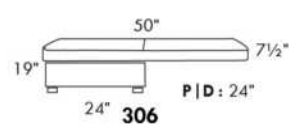

JADE

Hauteur complète 35" | Hauteur de siège 19" | Profondeur d'assise 21"/22"
Total Height 35" | Seat Height 19" | Seat Depth 21"/22"

www.jaymar.ca