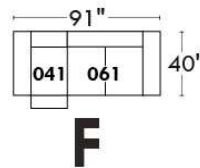

Autres | Others

Siège 23" de large | 23" Seat Width

Fauteuil berçant,
pivotant et inclinable

Swivel rocking
motion chair

Autres | Others

JULIANNE

Features: Adjustable headrest included with all items (2 with square corner). Headrest STATIONARY on Wedge (050). Stitching: Small "French Stitch" in fabric & in leather. Swivel Rocking Recliner Chairs (items: 043 & 163 only): Seat cushions with 1" memory foam. Lounge Chair Reclining Back items with "Push Back" mechanism; wall distance: 10".