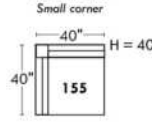

Petit coin carré
Small corner