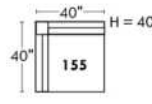

Petit coin carré / Small corner