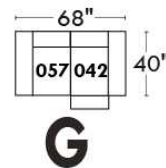

Autres | Others