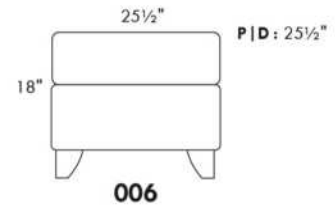

ERICA

Hauteur de siège 20" | Hauteur devant bras 26" | Profondeur d'assise 21"
Seat Height 20" | Arm Height 26" | Seat Depth 21"

www.jaymar.ca