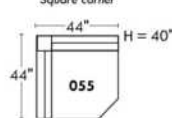

Coin carré / Square corner