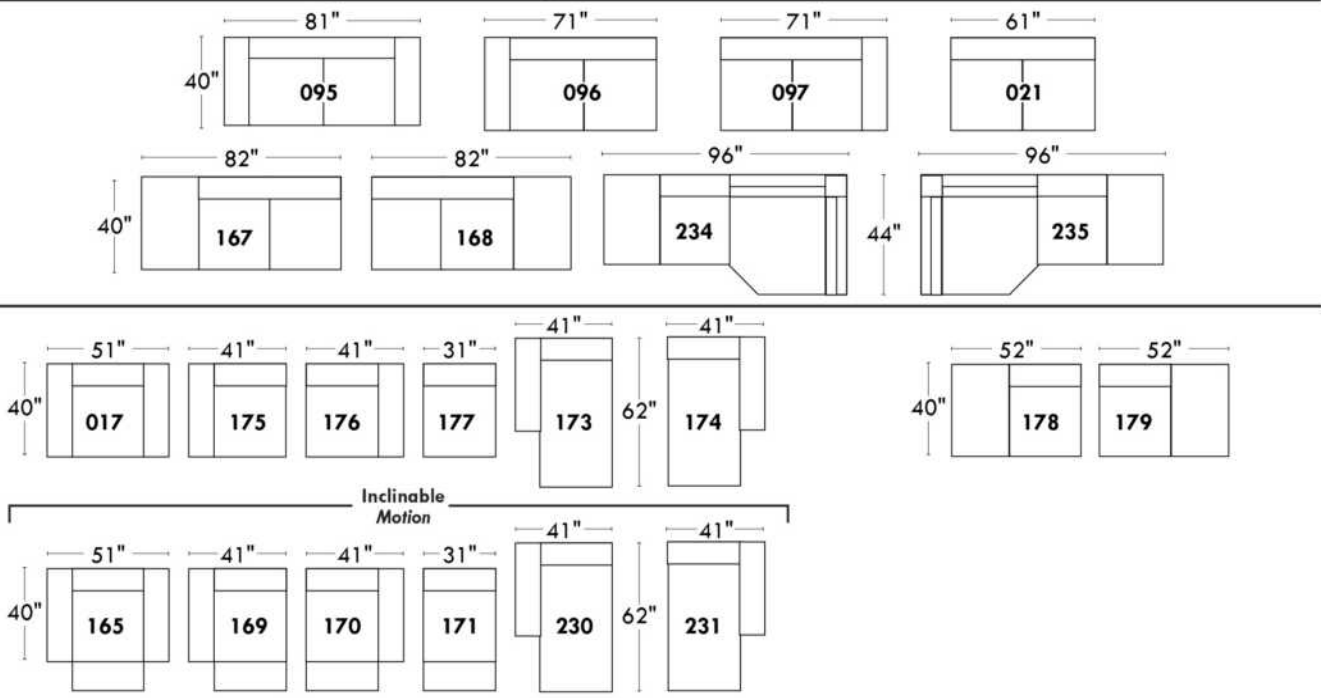

Items avec siège de 30" | Items with 30" seat