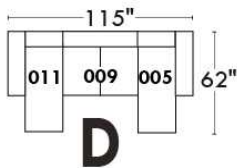

Autres | Others