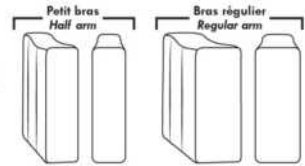

Items avec siège de 30" | Items with 30" seat

Spécifications | Specifications

1. ☐ Appui-tête levé / Headrest up
   - ☐ Appui-tête baissé / Headrest down
   - ☐ Complètement incliné / Fully reclined
- (A) Hauteur complète 40" / Total Height
  - (B) Hauteur appui-tête baissé 33" / Height headrest down
  - (C) Hauteur du bras 24" / Arm Height
  - (D) Hauteur du siège 19,5" / Seat height
  - (E) Profondeur incliné 65" / Depth fully reclined
  - (F) Profondeur d'assise 20" ou/ou 22" / Seat depth

Autres | Others

www.jaymar.ca
Toutes les dimensions indiquées sont au pouce près. Nos produits sont fabriqués à la main et des variations mineures peuvent survenir.
All dimensions indicated are to the nearest inch. Our product is hand-made and minor variations can occur.