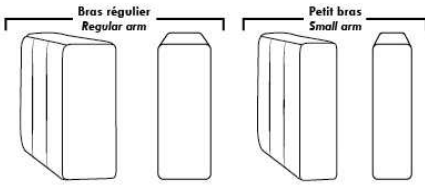

CHAMONIX

OPTIMA

Spécifications | Specifications

☐ Appui-tête levé / Headrest up
☐ Appui-tête baissé / Headrest down
☐ Complètement incliné / Fully reclined

(A) Hauteur complète 40" / Total Height
(B) Hauteur appui-tête baissé 33" / Height headrest down
(C) Hauteur du bras 24" / Arm Height
(D) Hauteur du siège 19,5" / Seat height
(E) Profondeur inclinée 65" / Depth fully reclined
(F) Profondeur d'assise 20" ou/ou 22" / Seat depth
(G) Profondeur appui-tête monté 36" / Depth with headrest up

Siège 30" de large | 30" Seat Width

79" 40" 095
70" 40" 096
70" 40" 097
61" 40" 021
96" 40" 234
44" 40" 167
82" 40" 168
96" 44" 235
82" 40" 223
82" 40" 224
49" 40" 017
40" 40" 175
40" 40" 176
31" 40" 177
40" 62" 173
40" 42"/44" Profondeur Depth 174
49" 40" 165
40" 40" 169
40" 40" 170
31" 40" 171
40" 62" 230
40" 42"/44" Profondeur Depth 231
52" 40" 178
52" 40" 179
52" 40" 221
52" 40" 222

Siège 23" de large | 23" Seat Width

65" 40" 002
56" 40" 012
56" 40" 061
47" 40" 009
68" 40" 086
68" 40" 045
89" 40" 048
89" 44" 024
68" 40" 186
68" 40" 187
42" 40" 001
33" 40" 057
33" 40" 056
24" 40" 051
33" 62" 011
33" 42"/44" Profondeur Depth 005
45" 40" 088
45" 40" 089
42" 40" 044
33" 40" 041
33" 40" 042
24" 40" 071
33" 62" 232
33" 42"/44" Profondeur Depth 233
45" 40" 188
45" 40" 189
89" 40" 003
80" 40" 052
80" 40" 053
71" 40" 040

Autres | Others

Fauteuil berçant, pivotant et inclinable / **Swivel, rocking motion chair**

N'est pas un mécanisme protège-mur / Not a wall hugger mechanism
Dégagement mural: 16" / Wall clearance: 16"

Simple / Single: 30" H=42", 34", 19"
Double: 33" H=42", 34", 22"

Centre rond / Wedge: 49" H=33", 49" 050

Coin carré / Square corner: 44" H=40", 44" 055

Petit coin carré / Small corner: 40" H=40", 40" 155

Pouf à rangement / Storage ottoman: 30" H=17", 22" 124

Rangement à angle / Wedge storage: 25" H=22", 35" 159

Rangement droit / Straight storage: 10" H=22", 35" 160

Petit rangement à angle / Small Wedge storage: 20" H=22", 35" 190

30" Populaires | Popular CONFIGURATIONS 23"

80" 40" 169 170
111" 40" 169 171 174
115" 40" 096 055 171 170
66" 40" 041 042
90" 40" 041 071 005
101" 40" 012 055 071 042
101" 40" 041 071 024
89"