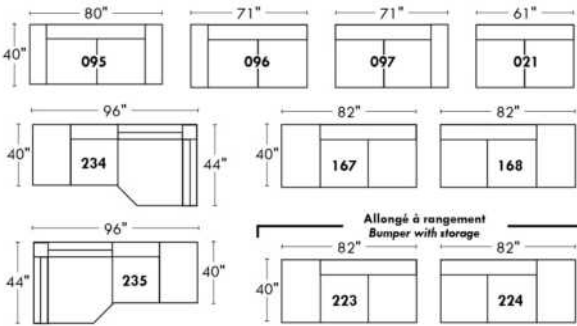

Siège 30" de large | 30" Seat Width