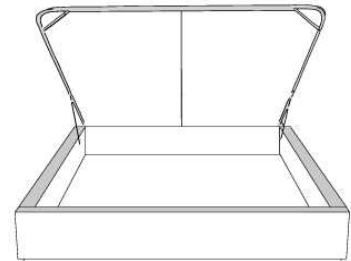

Avec rangement | With Storage
430-431