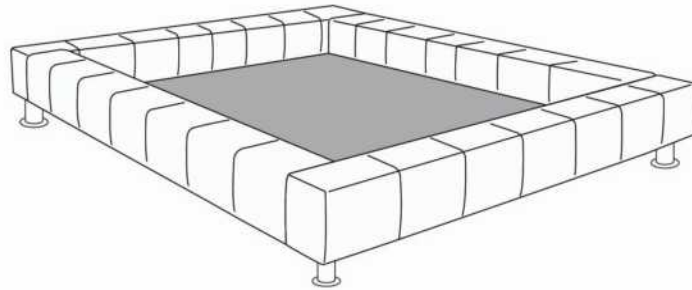

BRIDGE

Lit bridge *Bed items*

Base de Lit/*Bed base*

372 California King (US only/*seulement*) | 380 King | 360 Queen | 314 Simple/*Single*