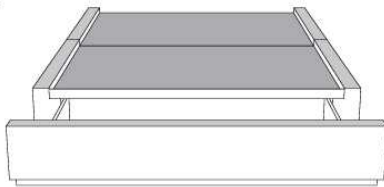

Rangement à tiroir frontal
With Front Drawer
440-441

Base lit simple N/D | Single base N/A