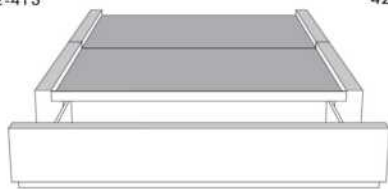

**Rangement à tiroir frontal
With Front Drawer**
440-441-442
Base lit simple N/D | Single base N/A