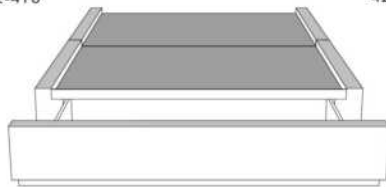

**Rangement à tiroir frontal
With Front Drawer**
440-441-442
Base lit simple N/D | Single base N/A