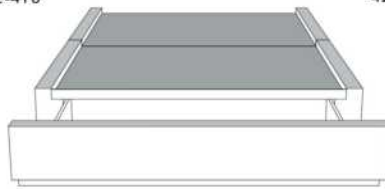

**Rangement à tiroir frontal
With Front Drawer**
440-441-442
Base lit simple N/D | Single base N/A