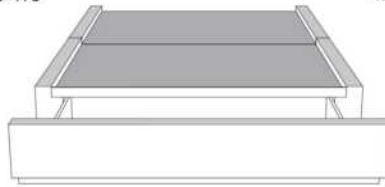

**Rangement à tiroir frontal
With Front Drawer**
440-441-442
Base lit simple N/D | Single base N/A