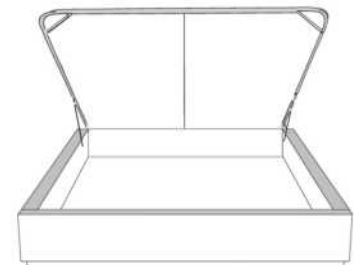

Avec rangement | With Storage
430-431-432-433