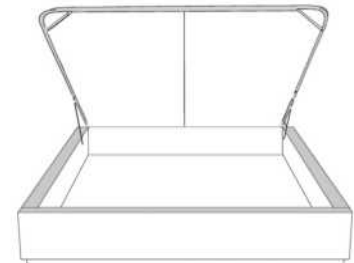

Avec rangement | With Storage
430-431-432-433