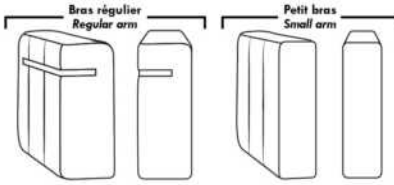

ROTTERDAM

OPTIMA

Spécifications | Specifications

☐ Appui-tête levé / Headrest up
☐ Appui-tête baissé / Headrest down
☐ Complètement incliné / Fully reclined

(A) Hauteur complète 40" / Total Height
(B) Hauteur appui-tête baissé 33" / Height headrest down
(C) Hauteur du bras 24" / Arm Height
(D) Hauteur du siège 19,5" / Seat height
(E) Profondeur inclinée 65" / Depth fully reclined
(F) Profondeur d'assise 20" ou/ou 22" / Seat depth
(G) Profondeur appui-tête monté 36" / Depth with headrest up

Siège 30" de large | 30" Seat Width

81" 71" 71" 61"
40" 40" 40" 40"
96" 82" 82"
44" 44" 44"
96" 82" 82"
44" 40" 40"
51" 41" 41" 31" 41" 41"
40" 40" 40" 40" 62" 42"/44" Profondeur Depth
51" 41" 41" 31" 41" 41"
40" 40" 40" 40" 62" 42"/44" Profondeur Depth
52" 52" 52" 52"
40" 40" 40" 40"

Siège 23" de large | 23" Seat Width

67" 57" 57" 47"
40" 40" 40" 40"
68" 68" 89" 89"
40" 40" 44" 44"
68" 68"
40" 40"
44" 34" 34" 24" 34" 34"
40" 40" 62" 42"/44" Profondeur Depth
45" 45"
40" 40" 40" 40" 62" 42"/44" Profondeur Depth
45" 45"
40" 40" 40" 40" 62" 42"/44" Profondeur Depth
91" 81" 81" 71"
40" 40" 40" 40"

Autres | Others

Fauteuil berçant, pivotant et inclinable / **Swivel, rocking motion chair**
N'est pas un mécanisme protège-mur / Not a wall hugger mechanism
Dégagement mural: 16" / Wall clearance: 16"

30" Populaires | Popular CONFIGURATIONS 23"

82" 113" 115" 115" 68" 92" 102" 102"
40" 40" 40" 40" 40" 40" 40" 40" 62" 62" 102" 89"
169 170 169 171 174 096 055 041 042 041 071 005 012 055 041 071 071 042 024
A B C J K L M