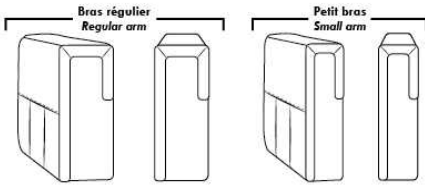

COLOGNE

OPTIMA

Spécifications | Specifications

- ☐ Appui-tête levé / Headrest up
- ☐ Appui-tête baissé / Headrest down
- ☐ Complètement incliné / Fully reclined

- (A) Hauteur complète 40" / Total Height
- (B) Hauteur appui-tête baissé 33" / Height headrest down
- (C) Hauteur du bras 24" / Arm Height
- (D) Hauteur du siège 19,5" / Seat height
- (E) Profondeur inclinée 65" / Depth fully reclined
- (F) Profondeur d'assise 20" ou/ou 22" / Seat depth
- (G) Profondeur appui-tête monté 36" / Depth with headrest up

Siège 30" de large | 30" Seat Width

Siège 23" de large | 23" Seat Width

Autres | Others

Fauteuil berçant, pivotant et inclinable / **Swivel, rocking motion chair**
N'est pas un mécanisme protège-mur / Not a wall hugger mechanism
Dégagement mural: 16" / Wall clearance: 16"

30" Populaires | Popular CONFIGURATIONS 23"