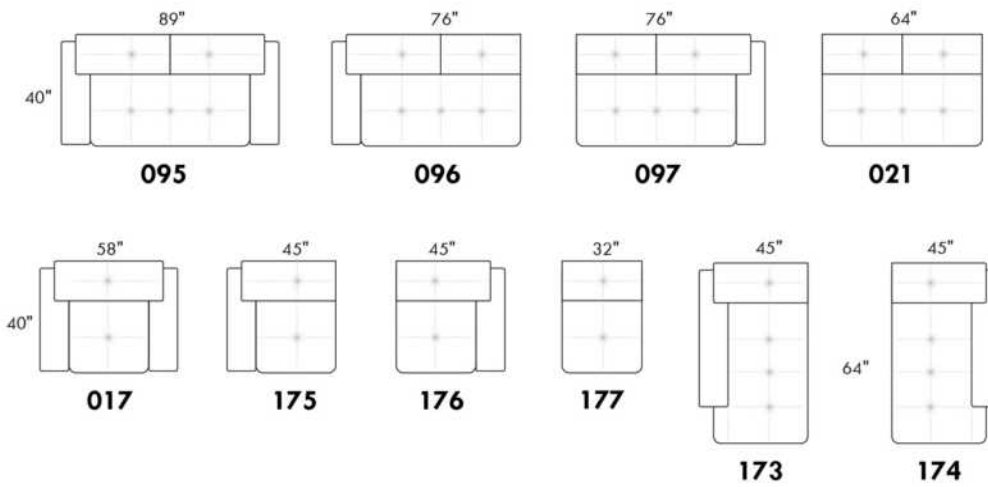

PARIS

Hauteur complète 28"/35" | Hauteur de siège 16½" | Hauteur devant bras 21" | Profondeur d'assise 23"
Total Height 28"/35" | Seat Height 16½" | Arm Height 21" | Seat Depth 23"