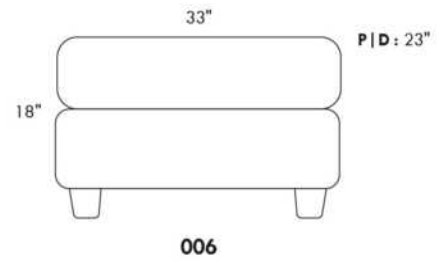

ORLEANS

Hauteur de siège 21" | Hauteur devant bras 26" | Profondeur d'assise 20"
Seat Height 21" | Arm Height 26" | Seat Depth 20"

www.jaymar.ca