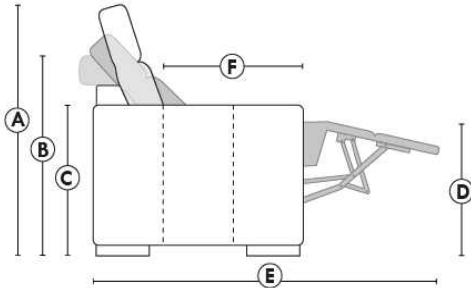

Spécifications | Specifications

- ☐ Appui-tête levé / Headrest up
- ☐ Appui-tête baissé / Headrest down
- ☐ Complètement incliné / Fully reclined

- (A) Hauteur complète 39" / Total Height
- (B) Hauteur appui-tête baissé 30" / Height headrest down
- (C) Hauteur du bras 24" / Arm Height
- (D) Hauteur du siège 19,5" / Seat height
- (E) Profondeur inclinée 63" / Depth fully reclined
- (F) Profondeur d'assise 20" / Seat depth

Autres | Others