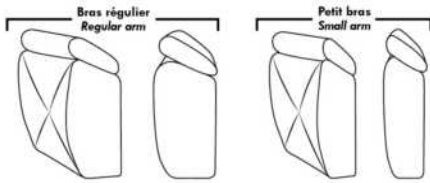

SORRENTO

OPTIMA

Spécifications | Specifications

☐ Appui-tête levé / Headrest up
☐ Appui-tête baissé / Headrest down
☐ Complètement incliné / Fully reclined

(A) Hauteur complète 40" / Total Height
(B) Hauteur appui-tête baissé 33" / Height headrest down
(C) Hauteur du bras 22,5" / Arm Height
(D) Hauteur du siège 19,5" / Seat height
(E) Profondeur inclinée 65" / Depth fully reclined
(F) Profondeur d'assise 20" ou/ or 22" / Seat depth
(G) Profondeur appui-tête monté 36" / Depth with headrest up

Siège 30" de large | 30" Seat Width

83" 72" 72" 61"
40" 095 096 097 021
96" 82" 82"
40" 234 167 168
44"
96" 82" 82"
44" 235 223 224
Allongé à rangement / Bumper with storage
42" 42"
40" 017 175 176 177 173 174
42"/44" Profondeur Depth
53" 42" 42" 31" 42" 42"
40" 165 169 170 171 230 231
42"/44" Profondeur Depth
Inclinable / Motion   Dos inclinable / Push back
52" 52" 52" 52"
40" 178 179 221 222
Allongé à rangement / Bumper with storage

Siège 23" de large | 23" Seat Width

69" 58" 58" 47"
40" 002 012 061 009
68" 68" 89" 89"
40" 086 045 048 024
44"
68" 68"
40" 186 187
Allongé à rangement / Bumper with storage
46" 35" 35" 24" 35" 35"
40" 001 057 056 051 011 005
42"/44" Profondeur Depth
45" 45"
40" 088 089
46" 35" 35" 24" 35" 35"
40" 044 041 042 071 232 233
42"/44" Profondeur Depth
Inclinable / Motion   Allongé à rangement / Bumper with storage
93" 82" 82" 71"
40" 003 052 053 040

Autres | Others

Fauteuil berçant, pivotant et inclinable / **Swivel, rocking motion chair**
N'est pas un mécanisme protège-mur / Not a wall hugger mechanism
Dégagement mural: 16" / Wall clearance: 16"

30" Populaires | Popular CONFIGURATIONS 23"

84" 115" 116" 116" 102" 103"
40" 169 170 169 171 174 096 055 041 042 041 071 005 012 055 071 042 041 071 024
62" 116" 102" 89"
40" 169 171 235 171 170 102"

Nos produits sont fabriqués à la main et des variations mineures peuvent survenir. Our product is hand-made and minor variations can occur.