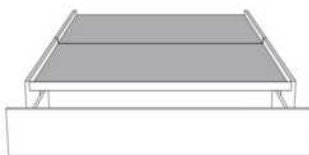

**Rangement à tiroir frontal
With Front Drawer**
540-541-542
Base lit simple N/D | Single base N/A