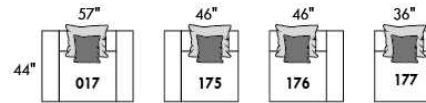

FASHION II

COUSSINS CARRÉS - DOS APPARENT
SQUARE CUSHIONS - VISBLE BACK

833 26 x 7 x 19
834 16 x 6 x 16