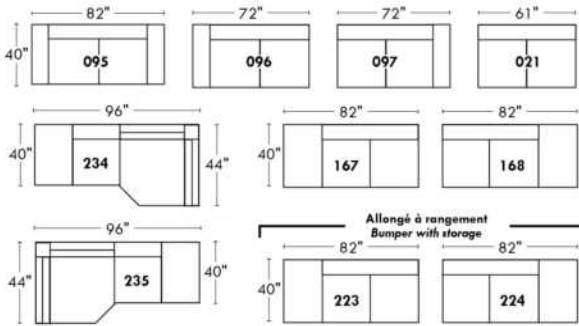

Siège 30" de large | 30" Seat Width