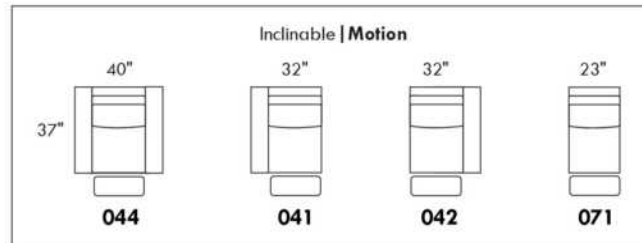

ODESSA

Hauteur complète 35" | Hauteur de siège 19" | Hauteur devant bras 25" | Profondeur d'assise 21"/22"
Total Height 35" | Seat Height 19" | Arm Height 25" | Seat Depth 21"/22"

www.jaymar.ca