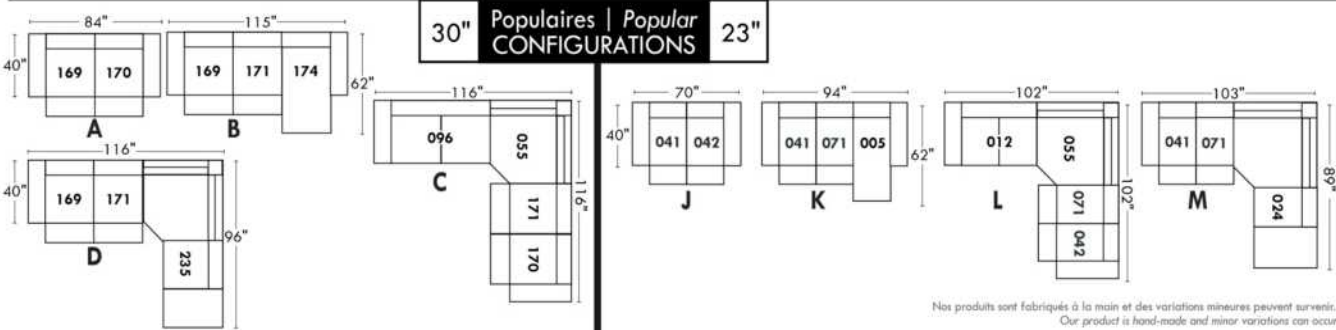

30" Populaires | Popular CONFIGURATIONS 23"