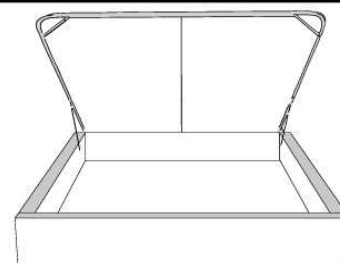

Avec rangement | With Storage
430-431