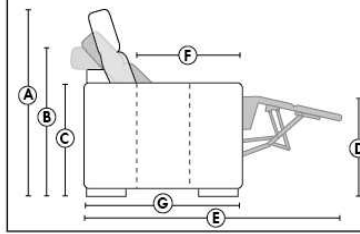

Spécifications | Specifications