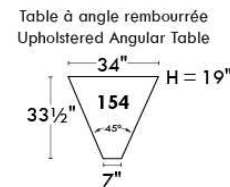

Autres | Others

Siège 23" de large | 23" Seat Width

Fauteuil berçant, pivotant et inclinable
Swivel rocking motion chair

Autres | Others

MELBOURNE

FEATURES:

*Wall hugger power recliners with full footrest (manual n/a). Manual adjustable headrest on all items (2 on square corner & stationary on wedge). Seat cushions with shaped foam + 1" layer of memory foam on top; arm with memory foam. Stitching: Small thread in fabric & large flat thread in leather. Lounge chair reclining back items with "Push Back" mechanism; wall clearance 10".