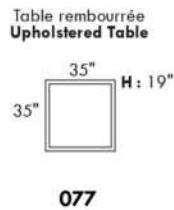

SIÈGE 22" DE LARGE | 22" SEAT WIDTH