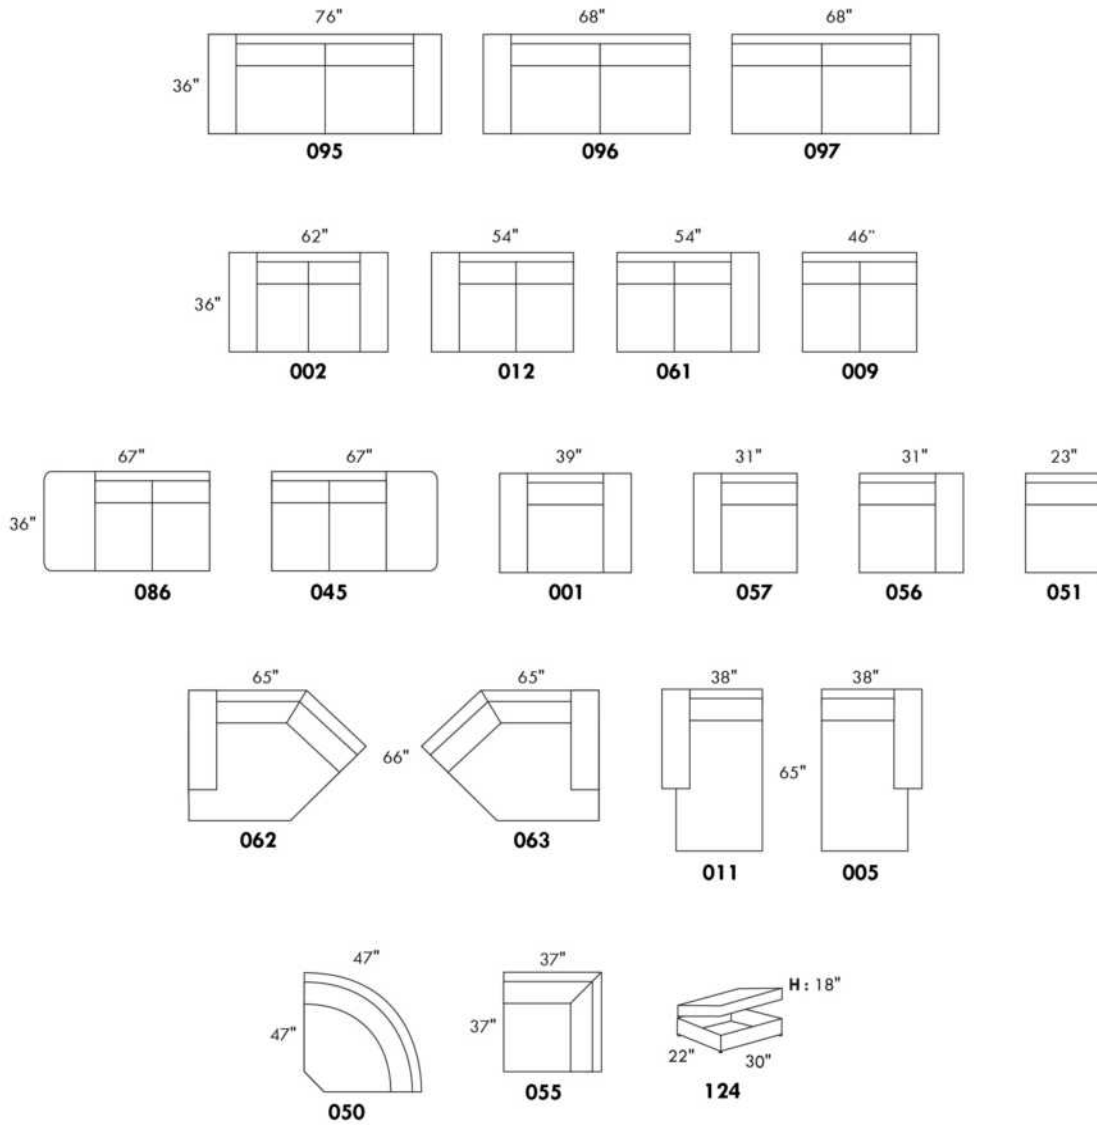

CONDO

Hauteur complète 36" | Hauteur de siège 20" | Hauteur devant bras 25" | Profondeur d'assise 21"
Total Height 36" | Seat Height 20" | Arm Height 25" | Seat Depth 21"

www.jaymar.ca