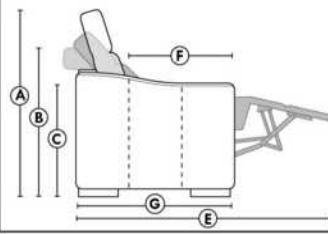

Spécifications | Specifications