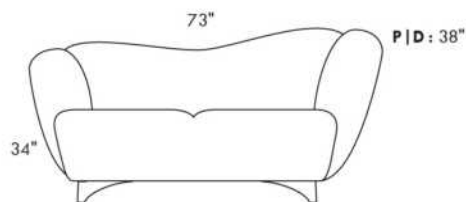

SCORPIO

Hauteur de siège 18" | Hauteur devant bras 34" | Profondeur d'assise 21"
Seat Height 18" | Arm Height 34" | Seat Depth 21"

095*

002*

001

006

COUSSIN DÉCORATIF INCLU
ARM BOLSTER INCLUDED

www.jaymar.ca