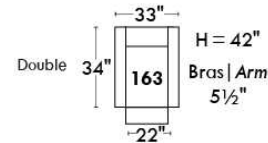

Autres | Others

Siège 23" de large | 23" Seat Width

Fauteuil berçant, pivotant et inclinable
Swivel rocking motion chair

Autres | Others

MELBOURNE

FEATURES:

*Wall hugger power recliners with full footrest (manual n/a). Manual adjustable headrest on all items (2 on square corner & stationary on wedge). Seat cushions with shaped foam + 1" layer of memory foam on top; arm with memory foam. Stitching: Small thread in fabric & large flat thread in leather. Lounge chair reclining back items with "Push Back" mechanism; wall clearance 10".