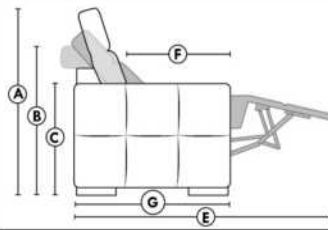

Spécifications | Specifications