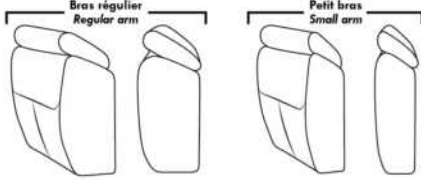

VENICE

OPTIMA

Spécifications | Specifications

☐ Appui-tête levé / Headrest up
☐ Appui-tête baissé / Headrest down
☐ Complètement incliné / Fully reclined

(A) Hauteur complète 40" Total Height
(B) Hauteur appui-tête baissé 33" Height headrest down
(C) Hauteur du bras 22,5" Arm Height
(D) Hauteur du siège 19,5" Seat height
(E) Profondeur inclinée 65" Depth fully reclined
(F) Profondeur d'assise 20" ou/ ou 22" Seat depth
(G) Profondeur appui-tête monté 36" Depth with headrest up

Siège 30" de large | 30" Seat Width

83" 72" 72" 61"
40" 095 096 097 021
96" 82" 82"
40" 234 167 168
44"
96" 82" 82"
44" 235 223 224
Allongé à rangement / Bumper with storage
53" 42" 42" 31" 42" 42"
40" 017 175 176 177 173 174
42"/44" Profondeur Depth
Inclinaison / Motion 62" 42" 42"
40" 165 169 170 171 230 231
42"/44" Profondeur Depth
Dos inclinable / Push back
52" 52" 52" 52"
40" 178 179 221 222
Allongé à rangement / Bumper with storage

Siège 23" de large | 23" Seat Width

69" 58" 58" 47"
40" 002 012 061 009
68" 68" 89" 89"
40" 086 045 048 024
44"
68" 68"
40" 186 187
Allongé à rangement / Bumper with storage
46" 35" 35" 24" 35" 35"
40" 001 057 056 051 011 005
42"/44" Profondeur Depth
45" 45"
40" 088 089
Inclinaison / Motion 62" 35" 35"
40" 044 041 042 071 232 233
42"/44" Profondeur Depth
Allongé à rangement / Bumper with storage
93" 82" 82" 71"
40" 003 052 053 040

Autres | Others

Fauteuil berçant, pivotant et inclinable
N'est pas un mécanisme protège-mur / Dégagement mural: 16"
Swivel, rocking motion chair
Not a wall hugger mechanism / Wall clearance: 16"

Simple / Single: 30" H = 42", 34", 19"
Double: 33" H = 42", 34", 22"

Centre rond / Wedge: 49" H = 33", 49"
Coin carré / Square corner: 44" H = 40", 44"
Petit coin carré / Small corner: 40" H = 40", 40"
Pouf à rangement / Storage ottoman: 30" H = 17", 22"

30" Populaires | Popular CONFIGURATIONS 23"

84" 115" 116" 116" 102" 103"
40" 169 170 169 171 174 096 055 041 042 041 071 005 012 055 071 042 041 071 024
62" 16" 102" 89"

Nos produits sont fabriqués à la main et des variations mineures peuvent survenir. Our product is hand-made and minor variations can occur.