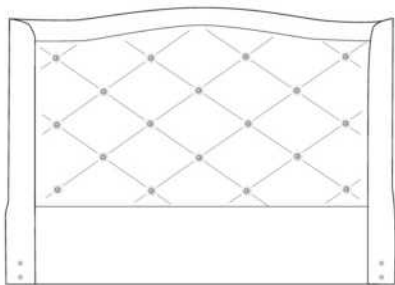

Tête de lit **MARILOU** Headboard

(voir la liste de prix 99905) | (See Price list 99905)

TÊTE DE LIT | HEADBOARD

Option de clous | Nail options

Tête de lit avec oreilles | Headboard with wings
400 - 401 - 402 - 403

Lit grandeur complète | Complete bed size

	Large | Wide L x P/D x H	Mince | Narrow L x P/D x H
K	87 x 90 x 58	87 x 88 x 58
Q	69 x 90 x 58	69 x 88 x 58
D	64 x 86 x 58	64 x 84 x 58
S	49 x 86 x 58	49 x 84 x 58