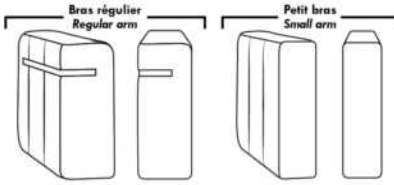

ALEXANDRA

OPTIMA

Spécifications | Specifications

☐ Appui-tête levé / Headrest up
☐ Appui-tête baissé / Headrest down
☐ Complètement incliné / Fully reclined

(A) Hauteur complète 40" / Total Height
(B) Hauteur appui-tête baissé 33" / Height headrest down
(C) Hauteur du bras 24" / Arm Height
(D) Hauteur du siège 19,5" / Seat height
(E) Profondeur inclinée 65" / Depth fully reclined
(F) Profondeur d'assise 20" ou/ou 22" / Seat depth
(G) Profondeur appui-tête monté 36" / Depth with headrest up

Siège 30" de large | 30" Seat Width

Siège 23" de large | 23" Seat Width

Autres | Others

Fauteuil berçant, pivotant et inclinable / **Swivel, rocking motion chair**
N'est pas un mécanisme protège-mur / Not a wall hugger mechanism
Dégagement mural: 16" / Wall clearance: 16"

Simple / Single: 30" x 34" x 19" H=42"
Double: 33" x 34" x 22" H=42"

Centre rond / Wedge: 49" x 49" H=33"
Coin carré / Square corner: 44" x 44" H=40"
Petit coin carré / Small corner: 40" x 40" H=40"
Pouf à rangement / Storage ottoman: 30" x 22" H=17"
Rangement à angle / Wedge storage: 25" x 35" x 10" H=22"
Rangement droit / Straight storage: 10" x 35" H=22"
Petit rangement à angle / Small Wedge storage: 20" x 35" x 10" H=22"

30" Populaires | Popular CONFIGURATIONS 23"