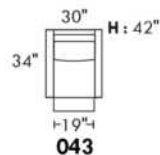

Fauteuil berçant, pivotant et inclinable
Swivel and rocking motion chair