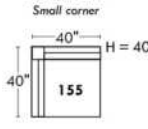

Petit coin carré / Small corner