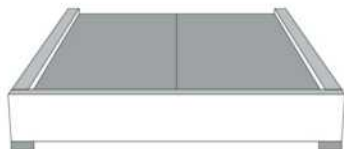

Avec pattes | With Legs
410-411-412-413