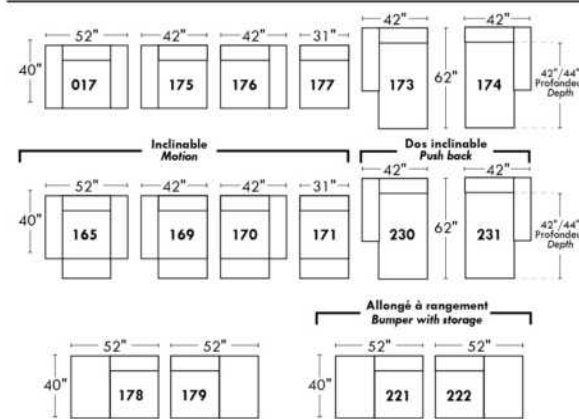

Siège 23" de large | 23" Seat Width