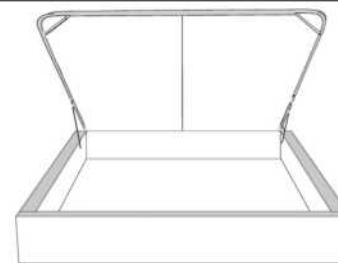

Avec rangement | With Storage
430-431-432-433