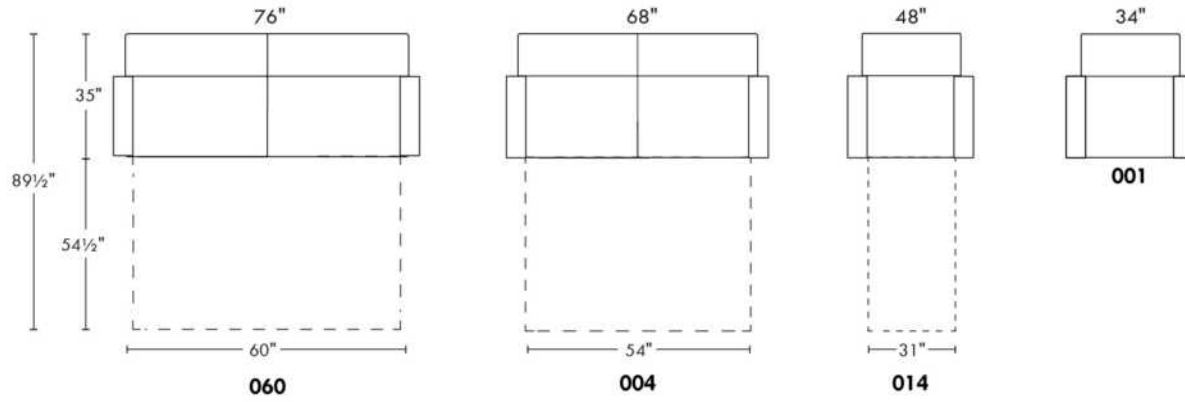

ECHO

Hauteur complète 35" | Hauteur de siège 18" | Hauteur devant bras 25½" | Profondeur d'assise 21"
Total Height 35" | Seat Height 18" | Arm Height 25½" | Seat Depth 21"

www.jaymar.ca