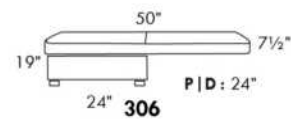

ODESSA

Hauteur complète 35" | Hauteur de siège 19" | Hauteur devant bras 25" | Profondeur d'assise 21"/22"
Total Height 35" | Seat Height 19" | Arm Height 25" | Seat Depth 21"/22"

www.jaymar.ca