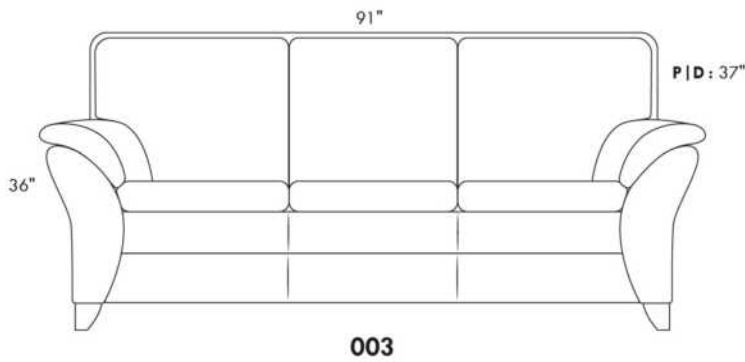

GARBO

Hauteur de siège 18" | Hauteur devant bras 27" | Profondeur d'assise 21"
Seat Height 18" | Arm Height 27" | Seat Depth 21"

www.jaymar.ca