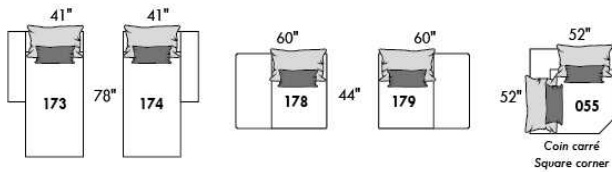

Mélanger & agencer!
Mix & Match!

Populaires | Popular CONFIGURATIONS