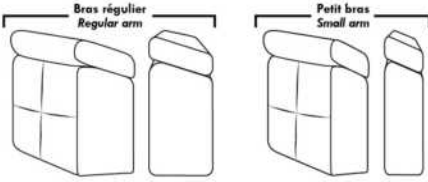

LONDON

OPTIMA