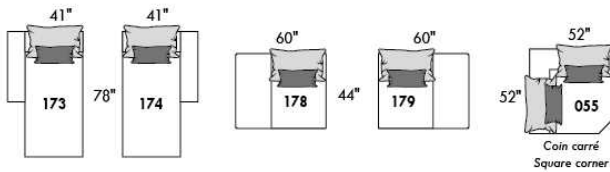

Mélanger & agencer!
Mix & Match!

Populaires | Popular CONFIGURATIONS