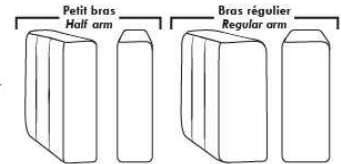

Siège 30" de large | 30" Seat Width

Spécifications | Specifications

- ☐ Appui-tête levé / Headrest up
- ☐ Appui-tête baissé / Headrest down
- ☐ Complètement incliné / Fully reclined

- (A) Hauteur complète 39" / Total Height
- (B) Hauteur appui-tête baissé 30" / Height headrest down
- (C) Hauteur du bras 24" / Arm Height
- (D) Hauteur du siège 19,5" / Seat height
- (E) Profondeur incliné 63" / Depth fully reclined
- (F) Profondeur d'assise 20" / Seat depth

Autres | Others