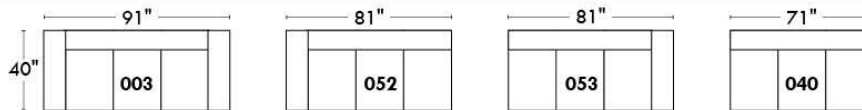

Autres | Others

Siège 23" de large | 23" Seat Width

Fauteuil berçant,
pivotant et inclinable

Swivel rocking
motion chair

Autres | Others

JESSE

Features: Adjustable headrest included (2 on square corner). Stitching: Small thread in fabric and large flat thread in leather. Memory foam in seat cushions. Lounge chair reclining back items with "Push Back" mechanism. Chairs #043 & #163: Have NO METAL BAR on arm.