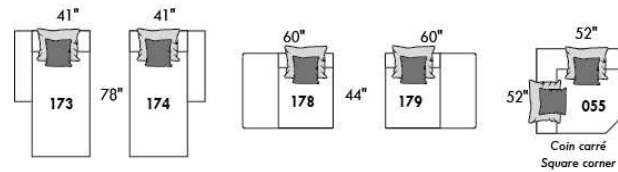

Mélanger & agencer!
Mix & Match!

Populaires | Popular CONFIGURATIONS