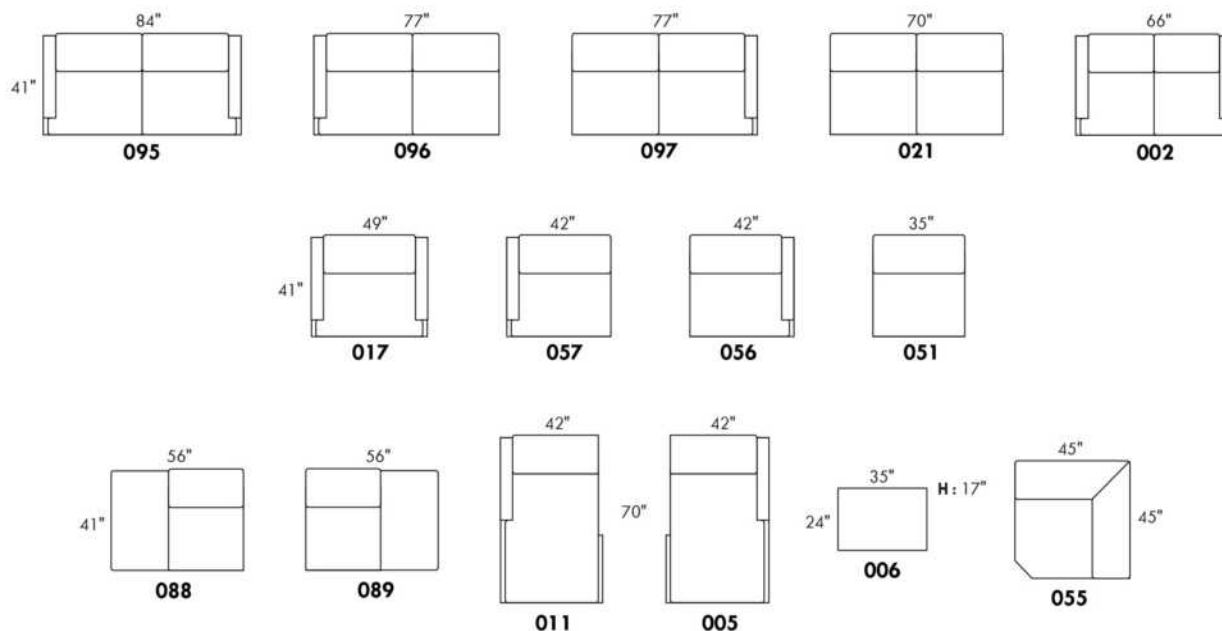

WINSLOW

Hauteur complète 34" | Hauteur de siège 18" | Hauteur devant bras 22½" | Profondeur d'assise 24"
Total Height 34" | Seat Height 18" | Arm Height 22½" | Seat Depth 24"