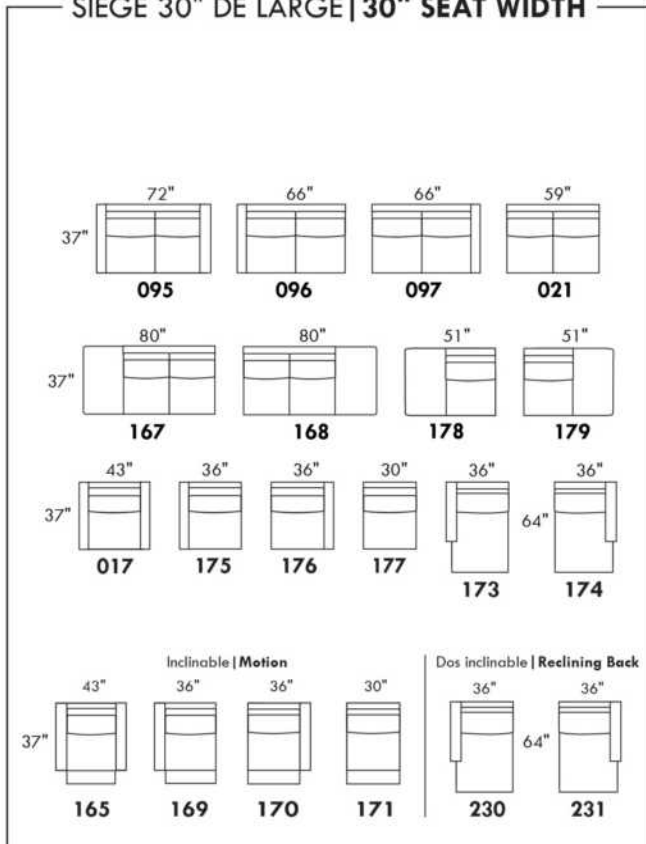

TRENDY

Hauteur complète 42" | Hauteur de siège 19"/20" | Hauteur devant bras 24" | Profondeur d'assise 21"
Total Height 42" | Seat Height 19"/20" | Arm Height 24" | Seat Depth 21"

SIÈGE 30" DE LARGE | 30" SEAT WIDTH