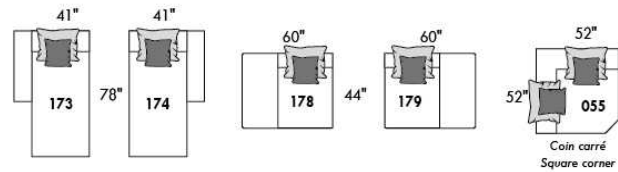

Mélanger & agencer!
Mix & Match!

Populaires | Popular CONFIGURATIONS