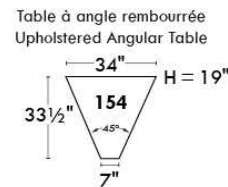

Autres | Others

Siège 23" de large | 23" Seat Width

Fauteuil berçant,
pivotant et inclinable

Swivel rocking
motion chair

Autres | Others

JESSE

Features: Adjustable headrest included (2 on square corner). Stitching: Small thread in fabric and large flat thread in leather. Memory foam in seat cushions. Lounge chair reclining back items with "Push Back" mechanism. Chairs #043 & #163: Have NO METAL BAR on arm.