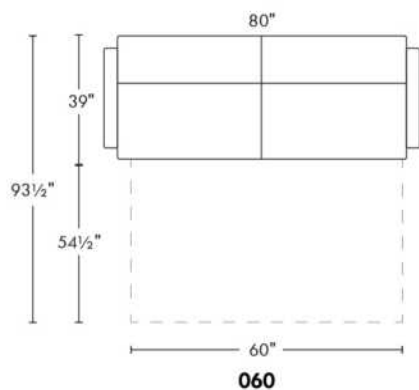

SURF

Hauteur complète 36" | Hauteur de siège 22" | Hauteur devant bras 28½" | Profondeur d'assise 21½"
Total Height 36" | Seat Height 22" | Arm Height 28½" | Seat Depth 21½"

www.jaymar.ca