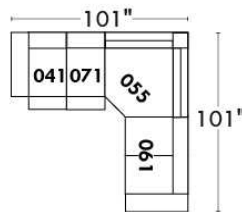

Autres | Others

Siège 23" de large | 23" Seat Width

Fauteuil berçant, pivotant et inclinable
Swivel rocking motion chair

Autres | Others

MONTE-CARLO

Features: Adjustable headrest included with all items (2 with square corner). Stitching: French Stitch. In fabric: small thread & in Leather: Large flat thread. Memory foam in arms & seat cushions. Lounge Chair Reclining Back items with "Push Back" mechanism. Cupholder N/A with this style.