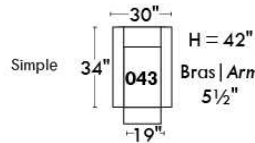

Autres | Others

Siège 23" de large | 23" Seat Width

Fauteuil berçant, pivotant et inclinable
Swivel rocking motion chair

Autres | Others

MELBOURNE

FEATURES:

*Wall hugger power recliners with full footrest (manual n/a). Manual adjustable headrest on all items (2 on square corner & stationary on wedge). Seat cushions with shaped foam + 1" layer of memory foam on top; arm with memory foam. Stitching: Small thread in fabric & large flat thread in leather. Lounge chair reclining back items with "Push Back" mechanism; wall clearance 10".