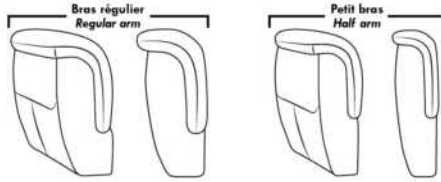

SAN FRANCISCO

OPTIMA