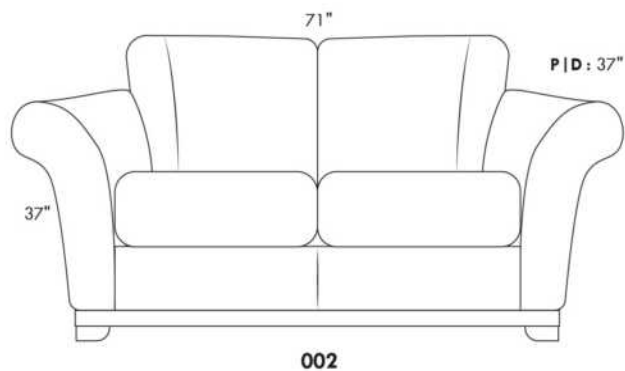

Hauteur de siège 20" | Hauteur devant bras 28" | Profondeur d'assise 20"
Seat Height 20" | Arm Height 28" | Seat Depth 20"