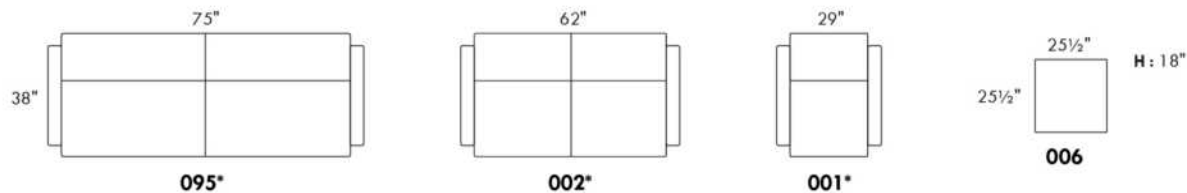

SCARSDALE

Hauteur complète 35" | Hauteur de siège 19" | Hauteur devant bras 27" | Profondeur d'assise 20"
Total Height 35" | Seat Height 19" | Arm Height 27" | Seat Depth 20"

2 COUSSINS DÉCORATIFS INCLUS
2 ARM BOLSTER INCLUDED

PL31
20" x 9" x 2"
rectangulaire | **rectangular**

www.jaymar.ca