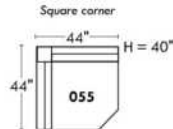

Coin carré / Square corner