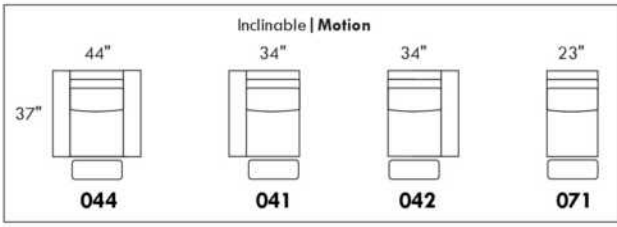

TRISTAN

Hauteur complète 35" | Hauteur de siège 19" | Profondeur d'assise 21"/22"
Total Height 35" | Seat Height 19" | Seat Depth 21"/22"