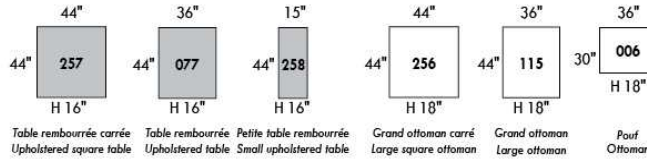

Mélanger & agencer!
Mix & Match!

Populaires | Popular CONFIGURATIONS