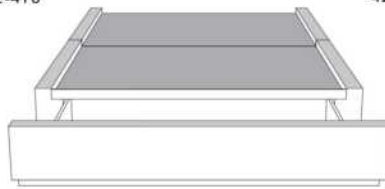

**Rangement à tiroir frontal
With Front Drawer**
440-441-442
Base lit simple N/D | Single base N/A