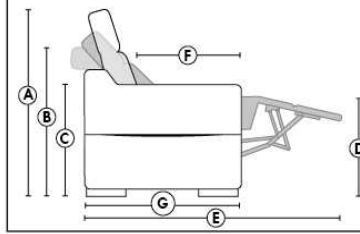

Spécifications | Specifications