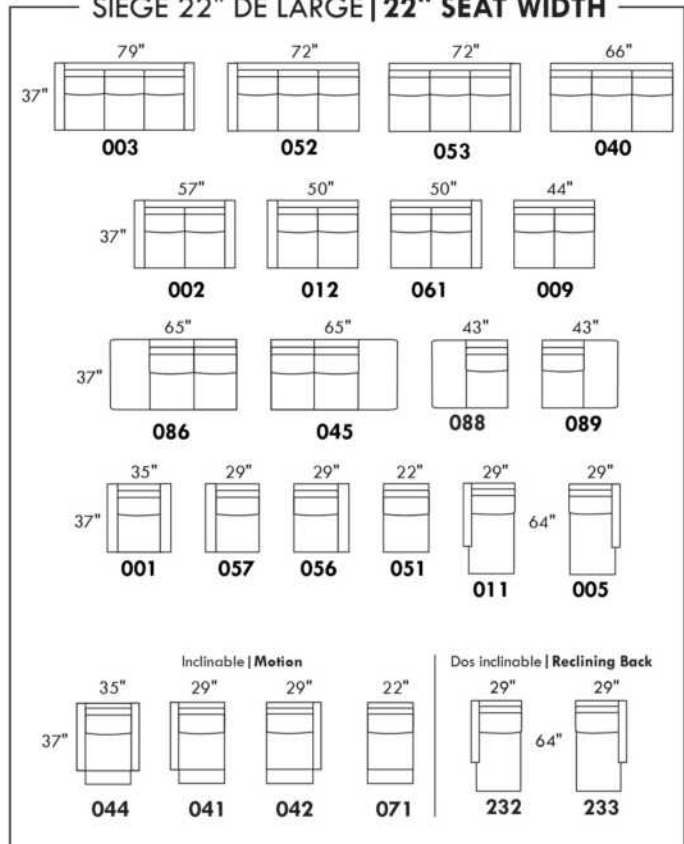

SIÈGE 22" DE LARGE | 22" SEAT WIDTH

www.jaymar.ca