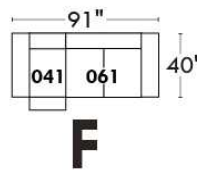

Autres | Others

Siège 23" de large | 23" Seat Width

Fauteuil berçant,
pivotant et inclinable

Swivel rocking
motion chair

Autres | Others

JESSE

Features: Adjustable headrest included (2 on square corner). Stitching: Small thread in fabric and large flat thread in leather. Memory foam in seat cushions. Lounge chair reclining back items with "Push Back" mechanism. Chairs #043 & #163: Have NO METAL BAR on arm.