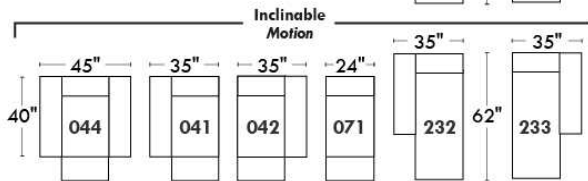

Autres | Others

Siège 23" de large | 23" Seat Width

Fauteuil berçant, pivotant et inclinable
Swivel rocking motion chair

Autres | Others

MELBOURNE

FEATURES:

*Wall hugger power recliners with full footrest (manual n/a). Manual adjustable headrest on all items (2 on square corner & stationary on wedge). Seat cushions with shaped foam + 1" layer of memory foam on top; arm with memory foam. Stitching: Small thread in fabric & large flat thread in leather. Lounge chair reclining back items with "Push Back" mechanism; wall clearance 10".