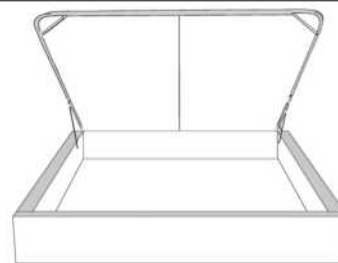

Avec rangement | With Storage
430-431-432-433