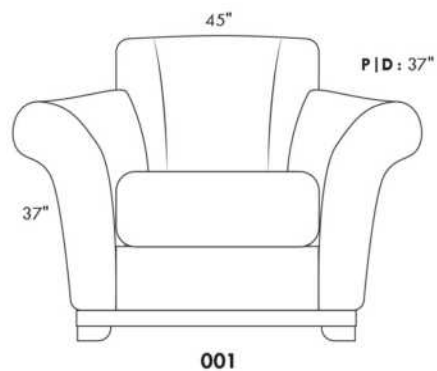

Hauteur de siège 20" | Hauteur devant bras 28" | Profondeur d'assise 20"
Seat Height 20" | Arm Height 28" | Seat Depth 20"