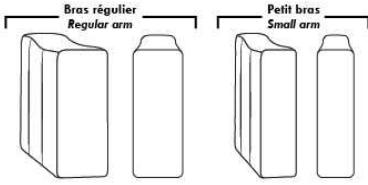

Spécifications | Specifications

☐ Appui-tête levé / Headrest up
☐ Appui-tête baissé / Headrest down
☐ Complètement incliné / Fully reclined

(A) Hauteur complète 40" / Total Height
(B) Hauteur appui-tête baissé 33" / Height headrest down
(C) Hauteur du bras 26" / Arm Height
(D) Hauteur du siège 19,5" / Seat height
(E) Profondeur inclinée 65" / Depth fully reclined
(F) Profondeur d'assise 20" ou/ou 22" / Seat depth
(G) Profondeur appui-tête monté 36" / Depth with headrest up

Siège 30" de large | 30" Seat Width

80" 71" 71" 61"
40" 095 096 097 021
96" 82" 82"
40" 234 167 168
44"
96" 82" 82"
44" 235 223 224
Allongé à rangement / Bumper with storage
51" 41" 41" 31" 41" 41"
40" 017 175 176 177 173 174
42"/44" Profondeur Depth
Incinable / Motion   Dos inclinable / Push back
51" 41" 41" 31" 41" 41"
40" 165 169 170 171 230 231
42"/44" Profondeur Depth
Allongé à rangement / Bumper with storage
52" 52" 52" 52"
40" 178 179 221 222

Siège 23" de large | 23" Seat Width

66" 57" 57" 47"
40" 002 012 061 009
68" 68" 89" 89"
40" 086 045 048 024
44"
68" 68"
40" 186 187
Allongé à rangement / Bumper with storage
44" 34" 34" 24" 34" 34"
40" 001 057 056 051 011 005
42"/44" Profondeur Depth
Incinable / Motion   Dos inclinable / Push back   Allongé à rangement / Bumper with storage
44" 34" 34" 24" 34" 34"
40" 044 041 042 071 232 233
42"/44" Profondeur Depth
45" 45"
40" 088 089
90" 81" 81" 71"
40" 003 052 053 040

Autres | Others

Fauteuil berçant, pivotant et inclinable / **Swivel, rocking motion chair**
N'est pas un mécanisme protège-mur / Not a wall hugger mechanism
Dégagement mural: 16" / Wall clearance: 16"

Simple / Single: 30" H=42", 34" W, 19" D
Double: 33" H=42", 34" W, 22" D

Centre rond / Wedge: 49" H=33", 050
Coin carré / Square corner: 44" H=40", 055
Petit coin carré / Small corner: 40" H=40", 155
Pouf à rangement / Storage ottoman: 30" H=17", 22" W, 124
Rangement à angle / Wedge storage: 25" H=22", 35" W, 10" D, 159
Rangement droit / Straight storage: 10" H=22", 35" W, 160
Petit rangement à angle / Small Wedge storage: 20" H=22", 35" W, 10" D, 190

30" Populaires | Popular CONFIGURATIONS 23"

82" 113" 62"
40" 169 170 169 171 174
A B
115" 115" 115"
40" 169 171 096 055 171 170
C
68" 92" 102" 102"
40" 041 042 041 071 005 012 055 071 042 041 071 024
J K L M