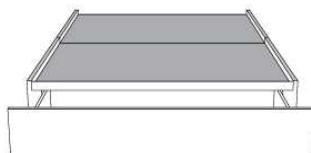

Rangement à tiroir frontal
With Front Drawer
540-541

Base lit simple N/D | Single base N/A