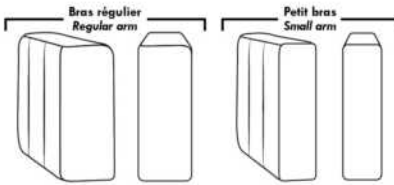

BRUXELLES

OPTIMA