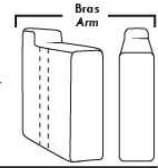

Siège 30" de large | 30" Seat Width

Spécifications | Specifications

- ☐ Appui-tête levé / Headrest up
- ☐ Appui-tête baissé / Headrest down
- ☐ Complètement incliné / Fully reclined

- (A) Hauteur complète 39" Total Height
- (B) Hauteur appui-tête baissé 30" Height headrest down
- (C) Hauteur du bras 23" Arm Height
- (D) Hauteur du siège 19,5" Seat height
- (E) Profondeur incliné 63" Depth fully reclined
- (F) Profondeur d'assise 20" Seat depth

Autres | Others