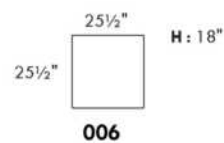

SURF

Hauteur complète 36" | Hauteur de siège 22" | Hauteur devant bras 28½" | Profondeur d'assise 21½"
Total Height 36" | Seat Height 22" | Arm Height 28½" | Seat Depth 21½"

www.jaymar.ca