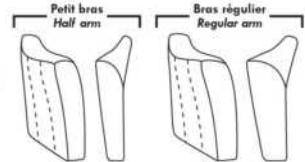

Items avec siège de 30" | Items with 30" seat

Spécifications | Specifications

- ☐ Appui-tête levé / Headrest up
- ☐ Appui-tête baissé / Headrest down
- ☐ Complètement incliné / Fully reclined
- **(A)** Hauteur complète 40" / Total Height
- **(B)** Hauteur appui-tête baissé 33" / Height headrest down
- **(C)** Hauteur du bras 23" / Arm Height
- **(D)** Hauteur du siège 19,5" / Seat height
- **(E)** Profondeur incliné 65" / Depth fully reclined
- **(F)** Profondeur d'assise 20" ou/ou 22" / Seat depth

Autres | Others

www.jaymar.ca

Toutes les dimensions indiquées sont au pouce près. Nos produits sont fabriqués à la main et des variations mineures peuvent survenir. All dimensions indicated are to the nearest inch. Our product is hand-made and minor variations can occur.