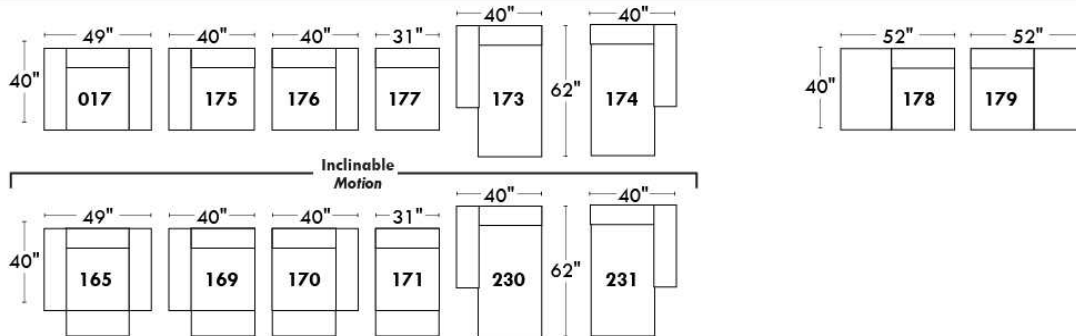

Siège 30" de large | 30" Seat Width