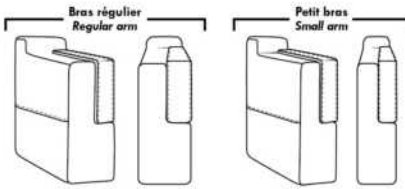

Spécifications | Specifications

☐ Appui-tête levé / Headrest up
☐ Appui-tête baissé / Headrest down
☐ Complètement incliné / Fully reclined

(A) Hauteur complète 40" / Total Height
(B) Hauteur appui-tête baissé 33" / Height headrest down
(C) Hauteur du bras 24,5" / Arm Height
(D) Hauteur du siège 19,5" / Seat height
(E) Profondeur inclinée 65" / Depth fully reclined
(F) Profondeur d'assise 20" ou/ou 22" / Seat depth
(G) Profondeur appui-tête monté 36" / Depth with headrest up

Siège 30" de large | 30" Seat Width

81" 71" 71" 61"
40" 095 096 097 021
96" 82" 82"
40" 234 167 168
44"
96" 82" 82"
44" 235 223 224
Allongé à rangement / Bumper with storage
51" 41" 41" 31" 41" 41"
40" 017 175 176 177 173 62" 174
42"/44" Profondeur Depth
Inclinaison / Motion 165 169 170 171 230 62" 231
40" 42"/44" Profondeur Depth
Dos inclinable / Push back 221 222
Allongé à rangement / Bumper with storage
52" 52" 52" 52"
40" 178 179 221 222

Siège 23" de large | 23" Seat Width

67" 57" 57" 47"
40" 002 012 061 009
68" 68" 89" 89"
40" 086 045 048 024
44"
68" 68"
40" 186 187
Allongé à rangement / Bumper with storage
44" 44" 34" 34"
40" 001 057 056 051 011 62" 005
42"/44" Profondeur Depth
45" 45"
40" 088 089
Inclinaison / Motion 044 041 042 071 232 62" 233
40" 42"/44" Profondeur Depth
Dos inclinable / Push back 188 189
Allongé à rangement / Bumper with storage
91" 81" 81" 71"
40" 003 052 053 040

Autres | Others

Fauteuil berçant, pivotant et inclinable / **Swivel, rocking motion chair**
N'est pas un mécanisme protège-mur / Not a wall hugger mechanism
Dégagement mural: 16" / Wall clearance: 16"

Simple / Single: 30" H=42", 34", 19"
Double: 33" H=42", 34", 22"

Centre rond / Wedge: 49" H=33", 49", 050
Coin carré / Square corner: 44" H=40", 44", 055
Petit coin carré / Small corner: 40" H=40", 40", 155
Pouf à rangement / Storage ottoman: 30" H=17", 22", 124

30" Populaires | Popular CONFIGURATIONS 23"

82" 113" 115" 102" 102"
40" 169 170 169 171 174 62" 096 055 041 042 041 071 005 62" 012 055 041 071 042 89"
40" 169 171 115" 102" 102"
40" 235 96" 171 170 024