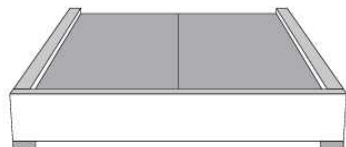

Avec pattes | With Legs
410-411