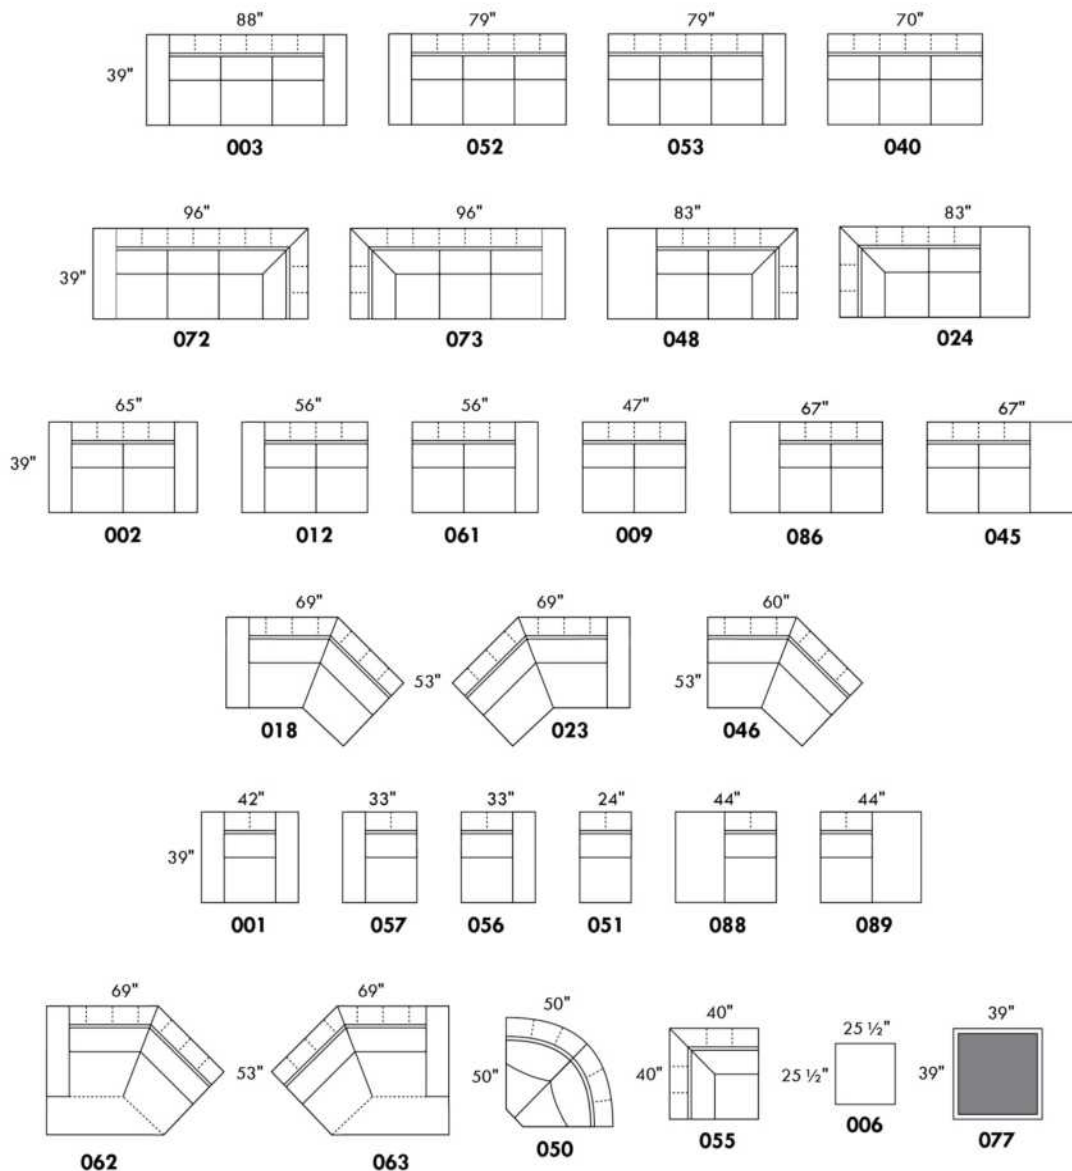

EXCALIBUR

Hauteur complète 34" | Profondeur d'assise 21"
Total Height 34" | Seat Depth 21"

	LG90	LG186	LG181	LG128	LG185	LG143	LG143	LG180
Hauteur Height	4 1/2"	5 1/2"	5 1/2"	6"	6 3/4"	6 3/4"	6 3/4"	6 3/4"
Hauteur siège Seat height	15 1/2"	16 1/2"	16 1/2"	17"	17 3/4"	17 3/4"	17 3/4"	17 3/4"

www.jaymar.ca