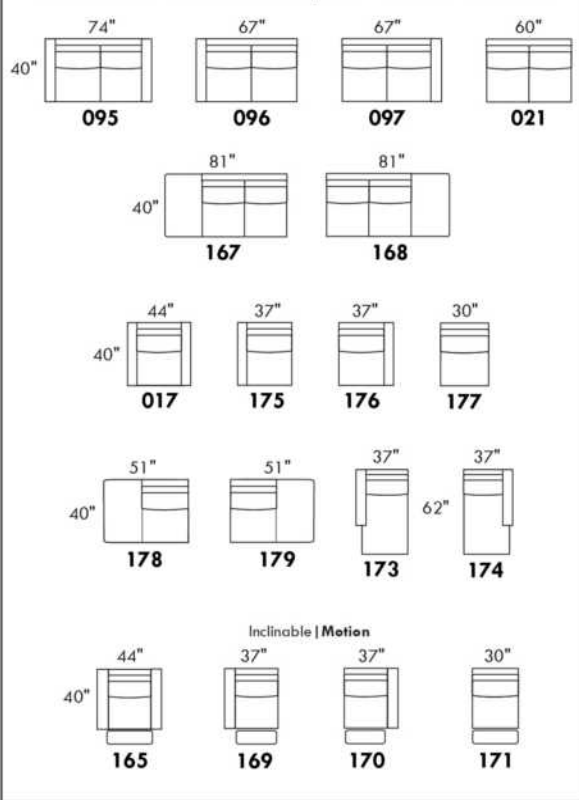

SILVANO

Hauteur complète 36½"/43" | Hauteur de siège 18" | Profondeur d'assise 20"
Total Height 36½"/43" | Seat Height 18" | Seat Depth 20"

SIÈGE 30" DE LARGE | 30" SEAT WIDTH