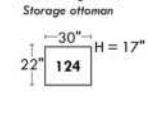

Pouf à rangement / Storage ottoman