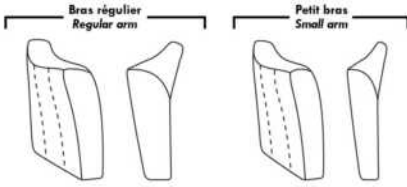

LYON

OPTIMA