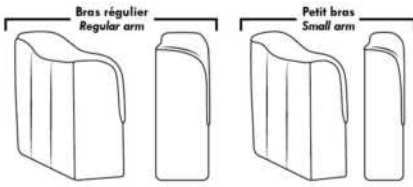

BROOKLYN

OPTIMA