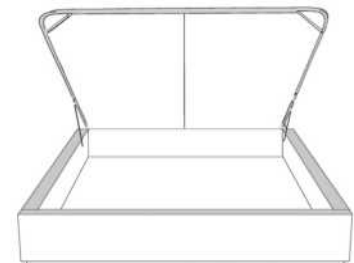

Avec rangement | With Storage
430-431-432-433