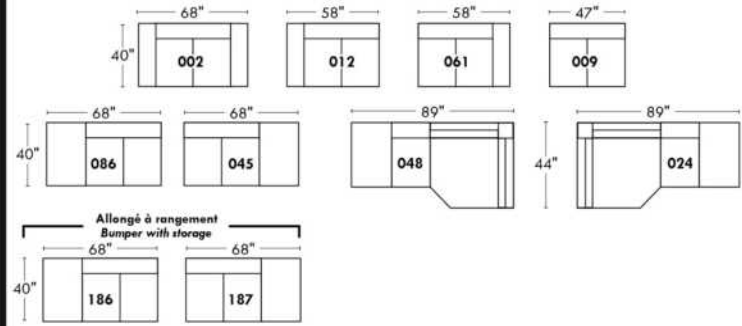

Siège 23" de large | 23" Seat Width