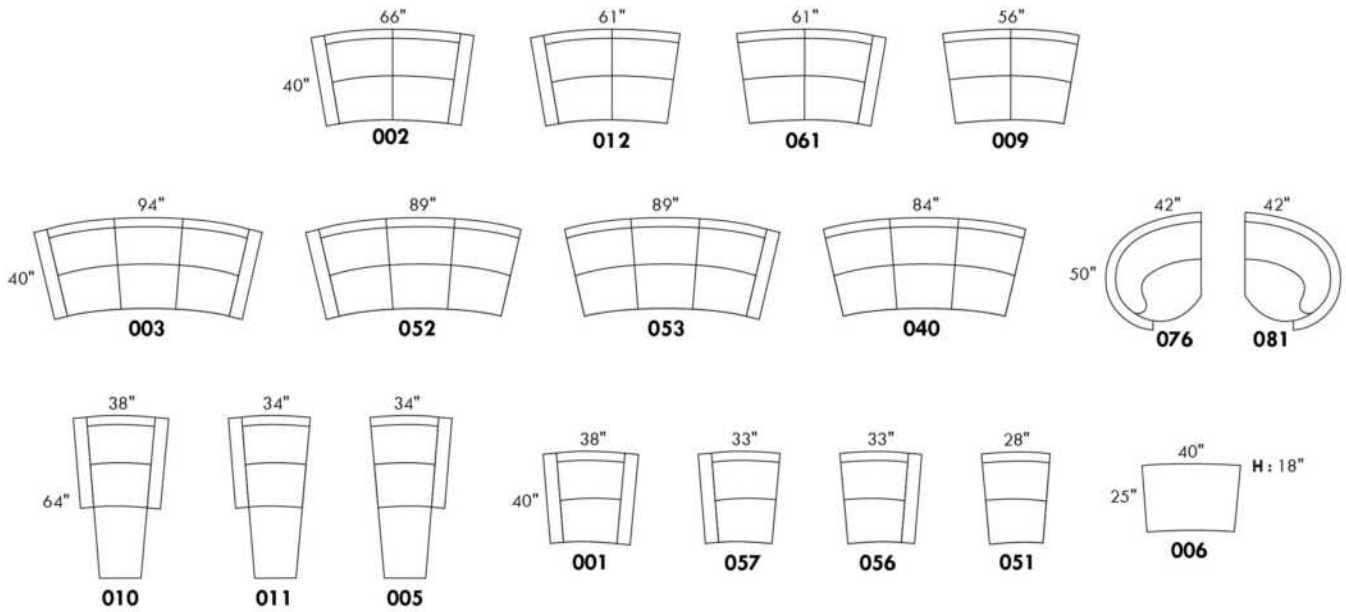

TAURUS

Hauteur complète 36" | Hauteur de siège 18" | Hauteur devant bras 27" | Profondeur d'assise 21"
Total Height 36" | Seat Height 18" | Arm Height 27" | Seat Depth 21"