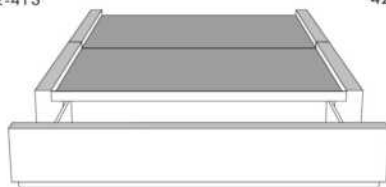

**Rangement à tiroir frontal
With Front Drawer**
440-441-442
Base lit simple N/D | Single base N/A