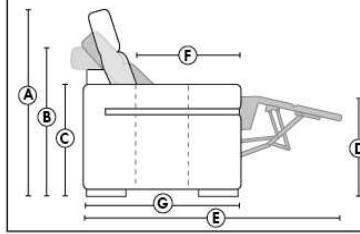

Spécifications | Specifications