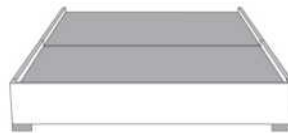

Avec pattes | With Legs
510-511-512-513