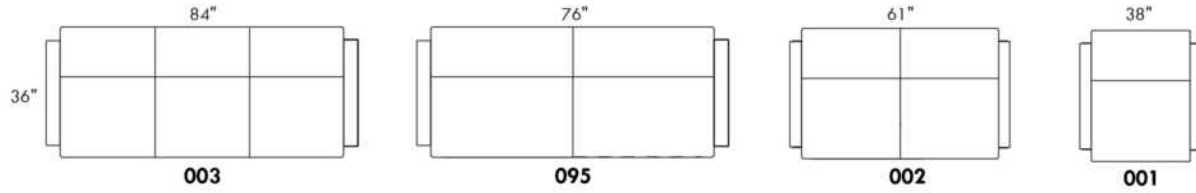

MIAMI

Hauteur complète 35" | Hauteur de siège 19" | Hauteur devant bras 26" | Profondeur d'assise 21"
Total Height 35" | Seat Height 19" | Arm Height 26" | Seat Depth 21"

www.jaymar.ca