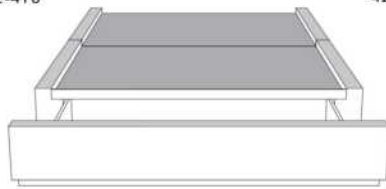

**Rangement à tiroir frontal
With Front Drawer**
440-441-442
Base lit simple N/D | Single base N/A