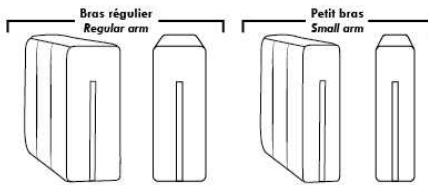

MONTEREY

OPTIMA

Spécifications | Specifications

- ☐ Appui-tête levé Headrest up
- ☐ Appui-tête baissé Headrest down
- ☐ Complètement incliné Fully reclined

(A) Hauteur complète 40" Total Height
(B) Hauteur appui-tête baissé 33" Height headrest down
(C) Hauteur du bras 24" Arm Height
(D) Hauteur du siège 19,5" Seat height
(E) Profondeur inclinée 65" Depth fully reclined
(F) Profondeur d'assise 20" ou/ou 22" Seat depth
(G) Profondeur appui-tête monté 36" Depth with headrest up

Siège 30" de large | 30" Seat Width

Siège 23" de large | 23" Seat Width

Autres | Others

Fauteuil berçant, pivotant et inclinable
Swivel, rocking motion chair

N'est pas un mécanisme protège-mur
Not a wall hugger mechanism

Dégagement mural: 16"
Wall clearance: 16"

Simple / Single

32" H = 42"
34" 19"

Double

35" H = 42"
34" 22"

Centre rond Wedge

49" H = 33"

Coin carré Square corner

44" H = 40"

Petit coin carré Small corner

40" H = 40"

Pouf à rangement Storage ottoman

30" H = 17"
22"

Rangement à angle Wedge storage

25" H = 22"
35" 10"

Rangement droit Straight storage

10" H = 22"
35"

Petit rangement à angle Small Wedge storage

20" H = 22"
35" 10"

30" Populaires | Popular CONFIGURATIONS 23"