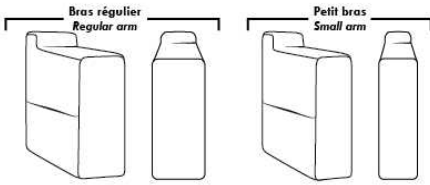

MALAGA

OPTIMA

Spécifications | Specifications

☐ Appui-tête levé Headrest up
☐ Appui-tête baissé Headrest down
☐ Complètement incliné Fully reclined

(A) Hauteur complète 40" Total Height
(B) Hauteur appui-tête baissé 33" Height headrest down
(C) Hauteur du bras 24,5" Arm Height
(D) Hauteur du siège 19,5" Seat height
(E) Profondeur inclinée 65" Depth fully reclined
(F) Profondeur d'assise 20" ou/ or 22" Seat depth
(G) Profondeur appui-tête monté 36" Depth with headrest up

Siège 30" de large | 30" Seat Width

Siège 23" de large | 23" Seat Width

Autres | Others

Fauteuil berçant, pivotant et inclinable / **Swivel, rocking motion chair**
N'est pas un mécanisme protège-mur / Not a wall hugger mechanism
Dégagement mural: 16" / Wall clearance: 16"

30" Populaires | Popular CONFIGURATIONS 23"