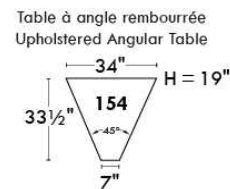

Autres | Others

Siège 23" de large | 23" Seat Width

Fauteuil berçant, pivotant et inclinable
Swivel rocking motion chair

Autres | Others

MONTE-CARLO

Features: Adjustable headrest included with all items (2 with square corner). Stitching: French Stitch. In fabric: small thread & in Leather: Large flat thread. Memory foam in arms & seat cushions. Lounge Chair Reclining Back items with "Push Back" mechanism. Cupholder N/A with this style.