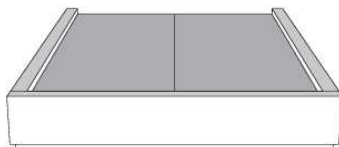

Anti-poussière | No Dust
420-421