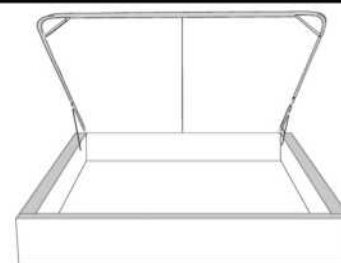

Avec rangement | With Storage
430-431-432-433