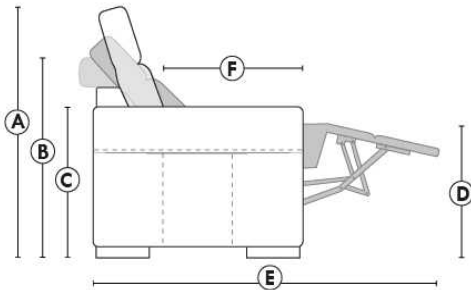

Spécifications | Specifications

- ☐ Appui-tête levé / Headrest up
- ☐ Appui-tête baissé / Headrest down
- ☐ Complètement incliné / Fully reclined

- (A) Hauteur complète 39" Total Height
- (B) Hauteur appui-tête baissé 30" Height headrest down
- (C) Hauteur du bras 24" Arm Height
- (D) Hauteur du siège 19,5" Seat height
- (E) Profondeur incliné 63" Depth fully reclined
- (F) Profondeur d'assise 20" Seat depth

Autres | Others