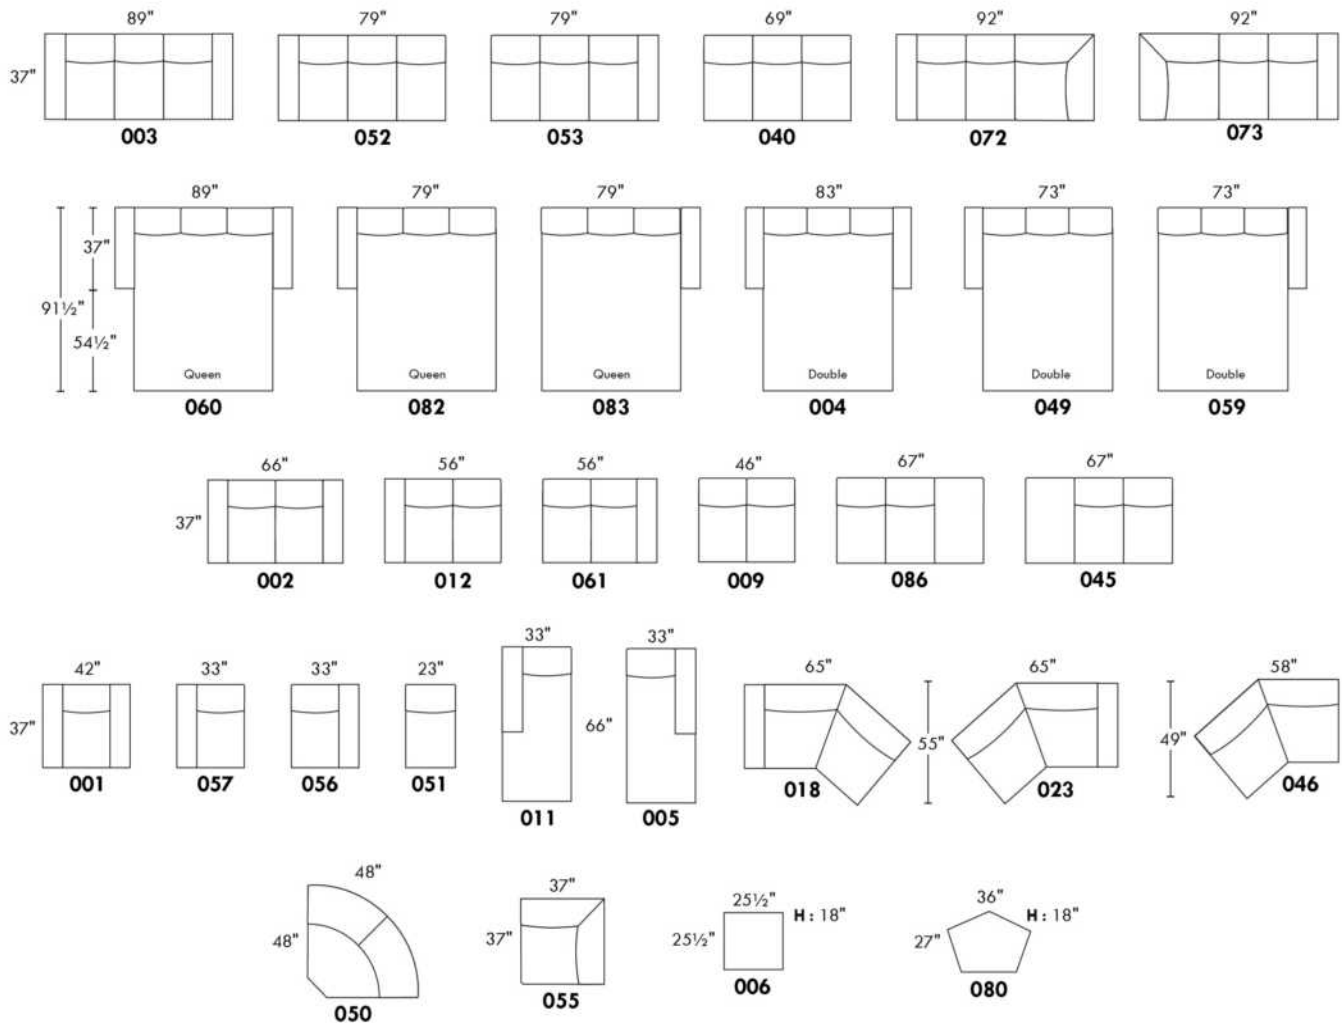

HUNTINGTON

Hauteur complète 35" | Hauteur de siège 19" | Hauteur devant bras 25" | Profondeur d'assise 21"
Total Height 35" | Seat Height 19" | Arm Height 25" | Seat Depth 21"