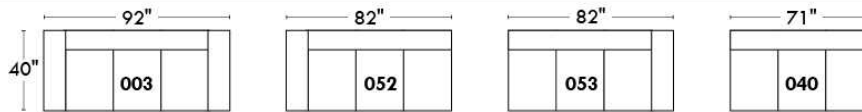

Autres | Others

Siège 23" de large | 23" Seat Width

Fauteuil berçant, pivotant et inclinable
Swivel rocking motion chair

Autres | Others

MELBOURNE

FEATURES:

*Wall hugger power recliners with full footrest (manual n/a). Manual adjustable headrest on all items (2 on square corner & stationary on wedge). Seat cushions with shaped foam + 1" layer of memory foam on top; arm with memory foam. Stitching: Small thread in fabric & large flat thread in leather. Lounge chair reclining back items with "Push Back" mechanism; wall clearance 10".