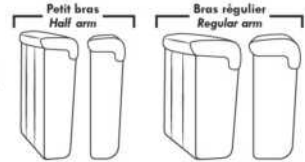

Items avec siège de 30" | Items with 30" seat

Spécifications | Specifications

1. ☐ Appui-tête levé / Headrest up
   - ☐ Appui-tête baissé / Headrest down
   - ☐ Complètement incliné / Fully reclined
- (A) Hauteur complète 40" / Total Height
  - (B) Hauteur appui-tête baissé 33" / Height headrest down
  - (C) Hauteur du bras 24" / Arm Height
  - (D) Hauteur du siège 19,5" / Seat height
  - (E) Profondeur incliné 65" / Depth fully reclined
  - (F) Profondeur d'assise 20" ou/ou 22" / Seat depth

Autres | Others

www.jaymar.ca
Toutes les dimensions indiquées sont au pouce près. Nos produits sont fabriqués à la main et des variations mineures peuvent survenir.
All dimensions indicated are to the nearest inch. Our product is hand-made and minor variations can occur.