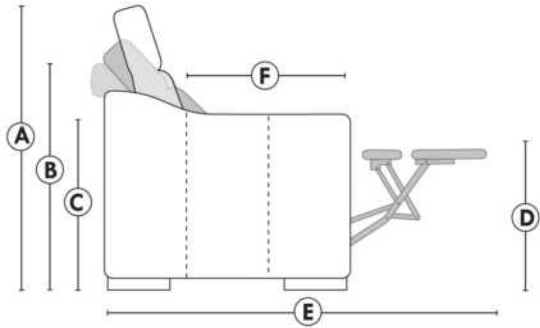

Spécifications | Specifications

1. ☐ Appui-tête levé / Headrest up
   - ☐ Appui-tête baissé / Headrest down
   - ☐ Complètement incliné / Fully reclined
- (A) Hauteur complète 40" / Total Height
  - (B) Hauteur appui-tête baissé 33" / Height headrest down
  - (C) Hauteur du bras 24" / Arm Height
  - (D) Hauteur du siège 19,5" / Seat height
  - (E) Profondeur incliné 65" / Depth fully reclined
  - (F) Profondeur d'assise 20" ou/ou 22" / Seat depth