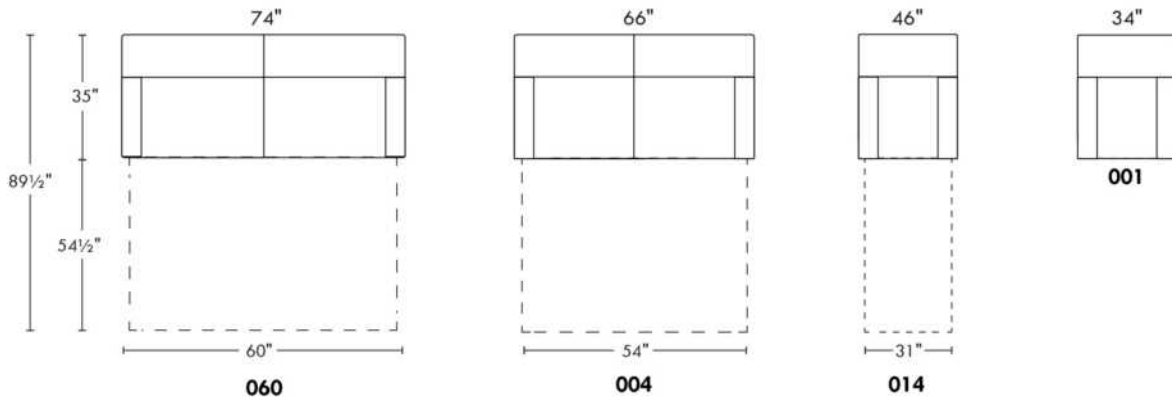

Hauteur complète 35" | Hauteur de siège 18" | Hauteur devant bras 25½" | Profondeur d'assise 21"
Total Height 35" | Seat Height 18" | Arm Height 25½" | Seat Depth 21"