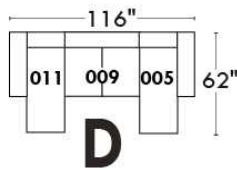

Autres | Others

Siège 23" de large | 23" Seat Width

Fauteuil berçant, pivotant et inclinable
Swivel rocking motion chair

Autres | Others

MELBOURNE

FEATURES:

*Wall hugger power recliners with full footrest (manual n/a). Manual adjustable headrest on all items (2 on square corner & stationary on wedge). Seat cushions with shaped foam + 1" layer of memory foam on top; arm with memory foam. Stitching: Small thread in fabric & large flat thread in leather. Lounge chair reclining back items with "Push Back" mechanism; wall clearance 10".