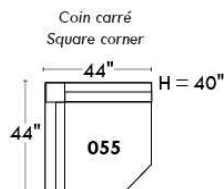

Autres | Others

Siège 23" de large | 23" Seat Width

Fauteuil berçant, pivotant et inclinable
Swivel rocking motion chair

Autres | Others

MONTE-CARLO

Features: Adjustable headrest included with all items (2 with square corner). Stitching: French Stitch. In fabric: small thread & in Leather: Large flat thread. Memory foam in arms & seat cushions. Lounge Chair Reclining Back items with "Push Back" mechanism. Cupholder N/A with this style.