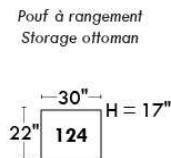

Autres | Others

Siège 23" de large | 23" Seat Width

Fauteuil berçant,
pivotant et inclinable

Swivel rocking
motion chair

Autres | Others

JESSE

Features: Adjustable headrest included (2 on square corner). Stitching: Small thread in fabric and large flat thread in leather. Memory foam in seat cushions. Lounge chair reclining back items with "Push Back" mechanism. Chairs #043 & #163: Have NO METAL BAR on arm.