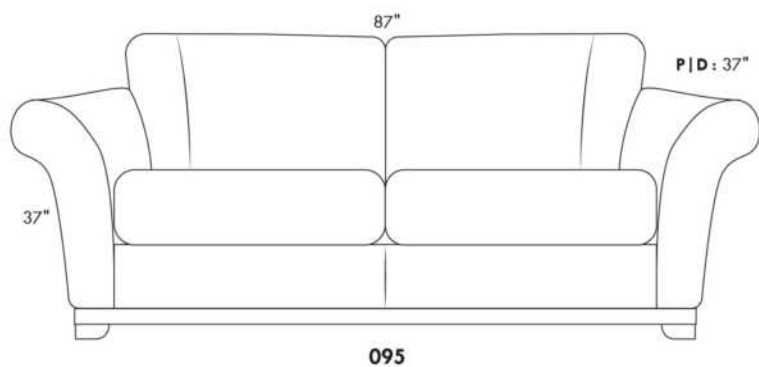

Hauteur de siège 20" | Hauteur devant bras 28" | Profondeur d'assise 20"
Seat Height 20" | Arm Height 28" | Seat Depth 20"