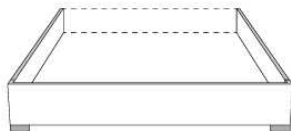

Base avec contour MINCE 2" | Base with NARROW contour 2"

Grandeur | Size King: 82 x 84 x 12 | Queen: 64 x 84 x 12

Avec pattes - Lit réglable
With Legs - Adjustable bed
560-561

	King	Queen
Lit grandeur complète : Complete Bed Size :	87x102x45/38	69x102x45/38
Intérieur | Inside :	78x82x12	61x82x12