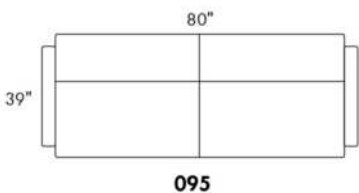

SURF

Hauteur complète 36" | Hauteur de siège 22" | Hauteur devant bras 28½" | Profondeur d'assise 21½"
Total Height 36" | Seat Height 22" | Arm Height 28½" | Seat Depth 21½"

www.jaymar.ca