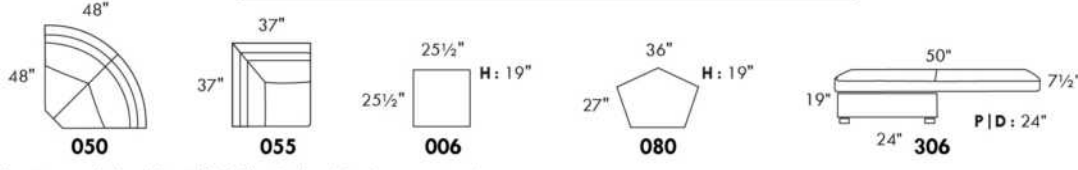

TRISTAN

Hauteur complète 35" | Hauteur de siège 19" | Profondeur d'assise 21"/22"
Total Height 35" | Seat Height 19" | Seat Depth 21"/22"