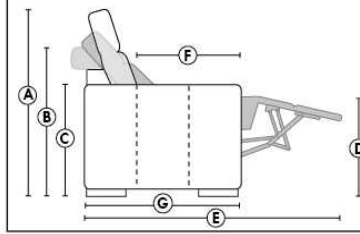

Spécifications | Specifications