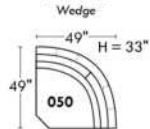

Centre rond / Wedge