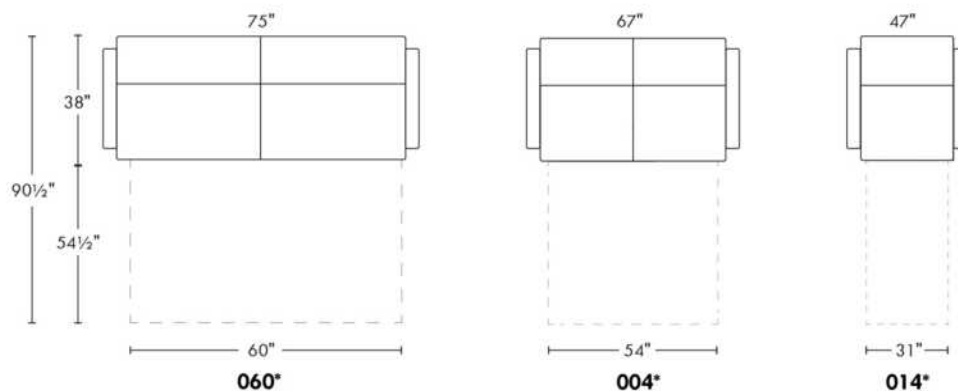

SCARSDALE

Hauteur complète 35" | Hauteur de siège 19" | Hauteur devant bras 27" | Profondeur d'assise 20"
Total Height 35" | Seat Height 19" | Arm Height 27" | Seat Depth 20"

2 COUSSINS DÉCORATIFS INCLUS
2 ARM BOLSTER INCLUDED

PL31
20" x 9" x 2"
rectangulaire | **rectangular**

www.jaymar.ca