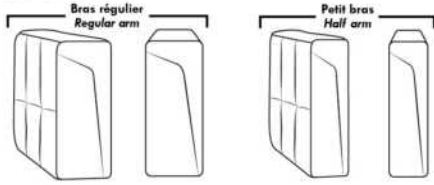

SYDNEY

OPTIMA