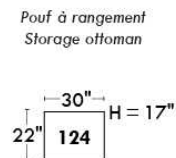

Autres | Others