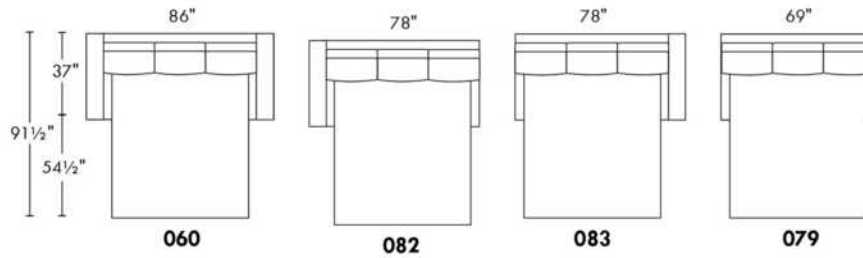

ODESSA

Hauteur complète 35" | Hauteur de siège 19" | Hauteur devant bras 25" | Profondeur d'assise 21"/22"
Total Height 35" | Seat Height 19" | Arm Height 25" | Seat Depth 21"/22"

www.jaymar.ca