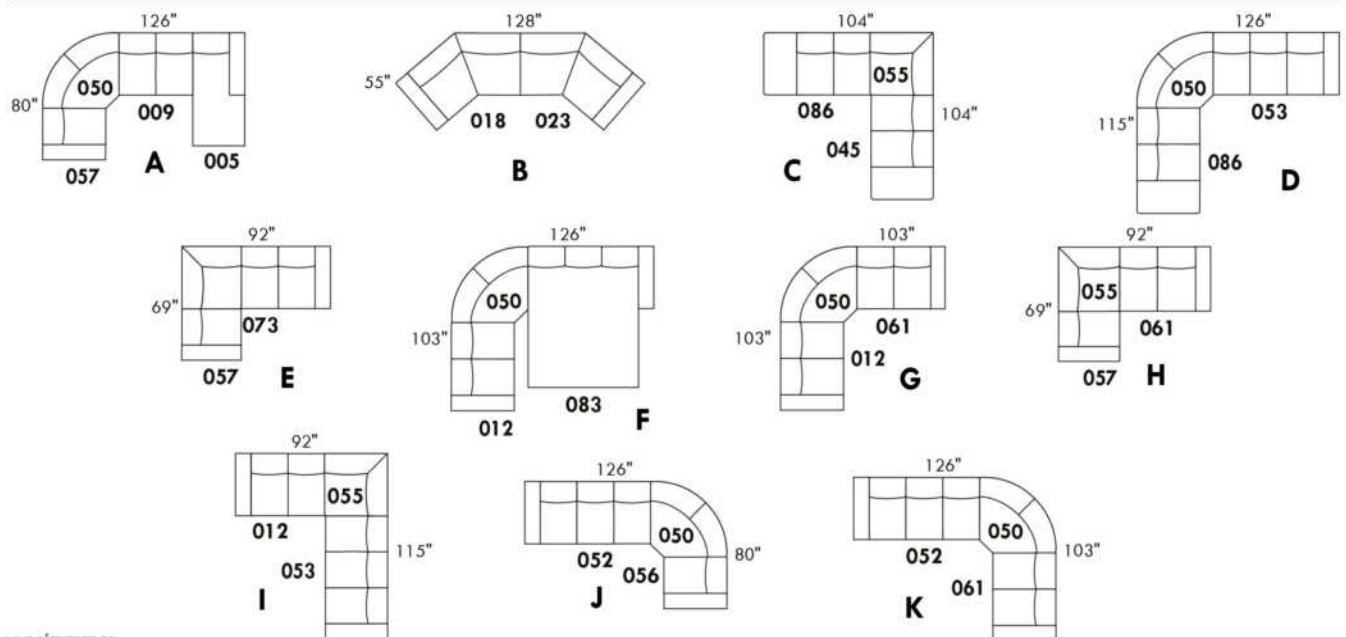

CONFIGURATIONS