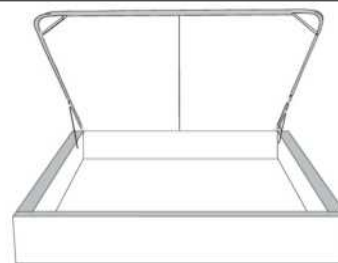

Avec rangement | With Storage
430-431-432-433