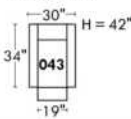

Autres | Others

Fauteuil berçant, pivotant et inclinable

N'est pas un mécanisme protège-mur
Dégagement mural: 16"

Swivel, rocking motion chair

Not a wall hugger mechanism
Wall clearance: 16"

Simple / Single