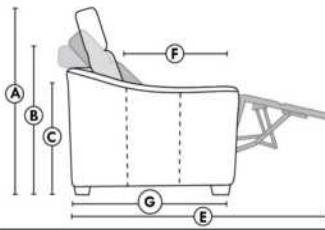

Spécifications | Specifications