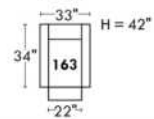

SAN FRANCISCO

OPTIMA

Spécifications | Specifications

1. ☐ Appui-tête levé / Headrest up
   - ☐ Appui-tête baissé / Headrest down
   - ☐ Complètement incliné / Fully reclined
2. **(A)** Hauteur complète 40" / Total Height
   (B) Hauteur appui-tête baissé 33" / Height headrest down
   (C) Hauteur du bras 25" / Arm Height
   (D) Hauteur du siège 19,5" / Seat height
   (E) Profondeur inclinée 65" / Depth fully reclined
   (F) Profondeur d'assise 20" ou/ou 22" / Seat depth
   (G) Profondeur appui-tête monté 36" / Depth with headrest up

Siège 30" de large | 30" Seat Width

Siège 23" de large | 23" Seat Width

Autres | Others

Fauteuil berçant, pivotant et inclinable

N'est pas un mécanisme protège-mur
Dégagement mural: 16"

Swivel, rocking motion chair

Not a wall hugger mechanism
Wall clearance: 16"

Simple / Single

Double

Centre rond / Wedge

Coin carré / Square corner

Petit coin carré / Small corner

Pouf à rangement / Storage ottoman

30" Populaires | Popular CONFIGURATIONS 23"