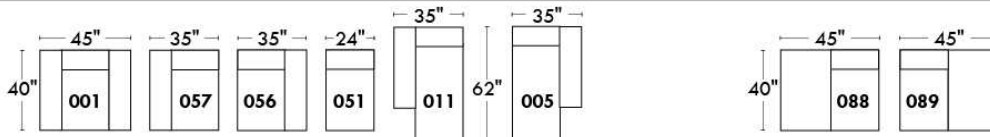

Autres | Others

Siège 23" de large | 23" Seat Width

Fauteuil berçant, pivotant et inclinable
Swivel rocking motion chair

Autres | Others

MELBOURNE

FEATURES:

*Wall hugger power recliners with full footrest (manual n/a). Manual adjustable headrest on all items (2 on square corner & stationary on wedge). Seat cushions with shaped foam + 1" layer of memory foam on top; arm with memory foam. Stitching: Small thread in fabric & large flat thread in leather. Lounge chair reclining back items with "Push Back" mechanism; wall clearance 10".