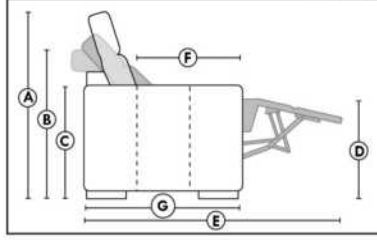

Spécifications | Specifications