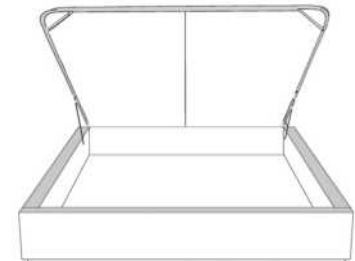

Avec rangement | With Storage
430-431-432-433