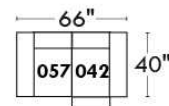

Autres | Others

Siège 23" de large | 23" Seat Width

Fauteuil berçant, pivotant et inclinable
Swivel rocking motion chair

Autres | Others

MONTE-CARLO

Features: Adjustable headrest included with all items (2 with square corner). Stitching: French Stitch. In fabric: small thread & in Leather: Large flat thread. Memory foam in arms & seat cushions. Lounge Chair Reclining Back items with "Push Back" mechanism. Cupholder N/A with this style.