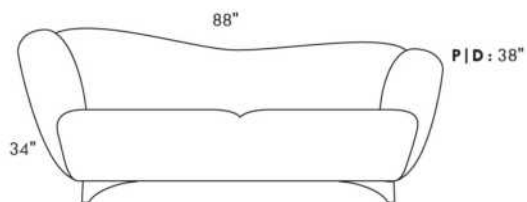

SCORPIO

Hauteur de siège 18" | Hauteur devant bras 34" | Profondeur d'assise 21"
Seat Height 18" | Arm Height 34" | Seat Depth 21"

095*