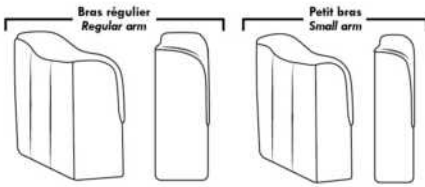

LEONARDO

OPTIMA

Spécifications | Specifications

☐ Appui-tête levé / Headrest up
☒ Appui-tête baissé / Headrest down
☒ Complètement incliné / Fully reclined

(A) Hauteur complète 40" / Total Height
(B) Hauteur appui-tête baissé 33" / Height headrest down
(C) Hauteur du bras 24" / Arm Height
(D) Hauteur du siège 19,5" / Seat height
(E) Profondeur inclinée 65" / Depth fully reclined
(F) Profondeur d'assise 20" ou/ou 22" / Seat depth
(G) Profondeur appui-tête monté 36" / Depth with headrest up

Siège 30" de large | 30" Seat Width

80" 71" 71" 61"
40" 095 096 097 021
96" 82" 82"
40" 234 167 168
44"
96" 82" 82"
44" 235 223 224
Allongé à rangement / Bumper with storage
50" 41" 41" 31" 41" 41"
40" 017 175 176 177 173 62" 174
42"/44" Profondeur Depth
Inclinable / Motion 41" 41" 31" 41" 41"
40" 165 169 170 171 230 62" 231
42"/44" Profondeur Depth
Dos inclinable / Push back
Allongé à rangement / Bumper with storage
52" 52" 52" 52"
40" 178 179 221 222

Siège 23" de large | 23" Seat Width

66" 57" 57" 47"
40" 002 012 061 009
68" 68" 89" 89"
40" 086 045 048 024
44"
68" 68"
40" 186 187
Allongé à rangement / Bumper with storage
43" 34" 34" 24" 34" 34"
40" 001 057 056 051 011 62" 005
42"/44" Profondeur Depth
45" 45"
40" 088 089
Inclinable / Motion 34" 34" 34" 24" 34" 34"
40" 044 041 042 071 232 62" 233
42"/44" Profondeur Depth
Dos inclinable / Push back
Allongé à rangement / Bumper with storage
45" 45"
40" 188 189
90" 81" 81" 71"
40" 003 052 053 040

Autres | Others

Fauteuil berçant, pivotant et inclinable / **Swivel, rocking motion chair**

N'est pas un mécanisme protège-mur / Not a wall hugger mechanism
Dégagement mural: 16" / Wall clearance: 16"

Simple / Single: 30" H=42", 34", 19"
Double: 33" H=42", 34", 22"

Centre rond / Wedge: 49" H=33", 49"
Coin carré / Square corner: 44" H=40", 44"
Petit coin carré / Small corner: 40" H=40", 40"
Pouf à rangement / Storage ottoman: 30" H=17", 22", 124"

30" Populaires | Popular CONFIGURATIONS 23"

81" 113" 62" 116" 116"
40" 169 170 169 171 174 096 055 171 170
A B C
40" 116" 96"
169 171 235
D
67" 92" 102" 102"
40" 041 042 041 071 005 012 055 071 042 041 071 024
J K L M

Nos produits sont fabriqués à la main et des variations mineures peuvent survenir. / Our product is hand-made and minor variations can occur.