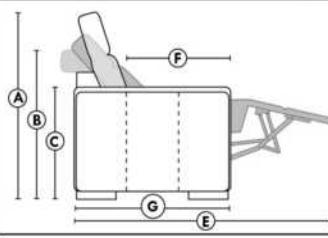

Spécifications | Specifications