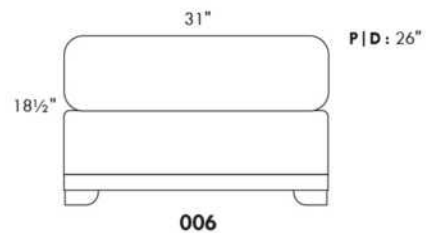

Hauteur de siège 20" | Hauteur devant bras 28" | Profondeur d'assise 20"
Seat Height 20" | Arm Height 28" | Seat Depth 20"