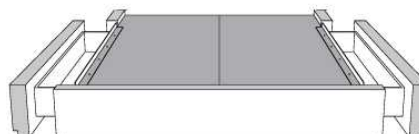

Rangement à tiroir latéraux
With Side Drawers

450-451 (2 tiroirs | drawers)