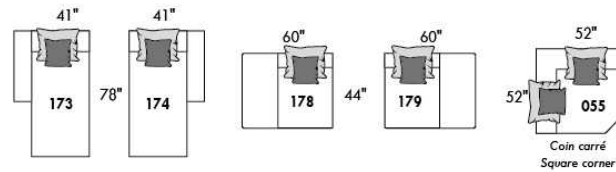

Mélanger & agencer!
Mix & Match!

Populaires | Popular CONFIGURATIONS