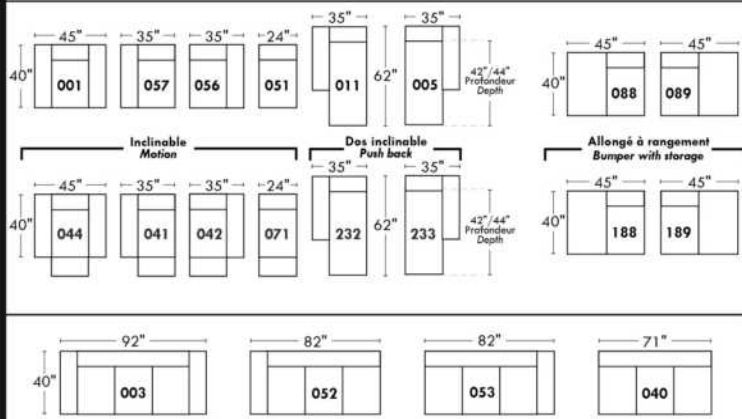

Siège 23" de large | 23" Seat Width