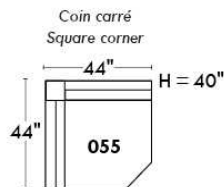

Autres | Others

Siège 23" de large | 23" Seat Width

Fauteuil berçant,
pivotant et inclinable

Swivel rocking
motion chair

Autres | Others

JESSE

Features: Adjustable headrest included (2 on square corner). Stitching: Small thread in fabric and large flat thread in leather. Memory foam in seat cushions. Lounge chair reclining back items with "Push Back" mechanism. Chairs #043 & #163: Have NO METAL BAR on arm.