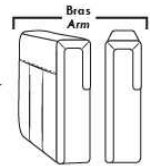

MONTE-CARLO