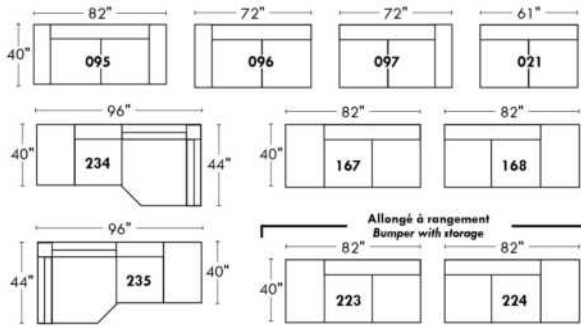

Siège 30" de large | 30" Seat Width