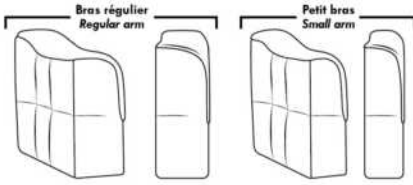

PORTLAND

OPTIMA

Spécifications | Specifications

☐ Appui-tête levé / Headrest up
☐ Appui-tête baissé / Headrest down
☐ Complètement incliné / Fully reclined

(A) Hauteur complète 40" / Total Height
(B) Hauteur appui-tête baissé 33" / Height headrest down
(C) Hauteur du bras 24" / Arm Height
(D) Hauteur du siège 19,5" / Seat height
(E) Profondeur inclinée 65" / Depth fully reclined
(F) Profondeur d'assise 20" ou/ou 22" / Seat depth
(G) Profondeur appui-tête monté 36" / Depth with headrest up

Siège 30" de large | 30" Seat Width

80" 71" 71" 61"
40" 095 096 097 021
96" 82" 82"
40" 234 167 168
44"
96" 82" 82"
44" 235 223 224
Allongé à rangement / Bumper with storage
50" 41" 41" 31" 41" 41"
40" 017 175 176 177 173 62" 174
42"/44" Profondeur Depth
Inclinable / Motion 41" 41" 31" 41" 41"
40" 165 169 170 171 230 62" 231
42"/44" Profondeur Depth
Dos inclinable / Push back
Allongé à rangement / Bumper with storage
52" 52" 52" 52"
40" 178 179 221 222

Siège 23" de large | 23" Seat Width

66" 57" 57" 47"
40" 002 012 061 009
68" 68" 89" 89"
40" 086 045 048 024
44"
68" 68"
40" 186 187
Allongé à rangement / Bumper with storage
43" 34" 34" 24" 34" 34"
40" 001 057 056 051 011 62" 005
42"/44" Profondeur Depth
Inclinable / Motion 34" 34" 24" 34" 34"
40" 044 041 042 071 232 62" 233
42"/44" Profondeur Depth
Dos inclinable / Push back
Allongé à rangement / Bumper with storage
45" 45"
40" 088 089 45" 45"
40" 188 189
90" 81" 81" 71"
40" 003 052 053 040

Autres | Others

Fauteuil berçant, pivotant et inclinable / **Swivel, rocking motion chair**

N'est pas un mécanisme protège-mur / Not a wall hugger mechanism
Dégagement mural: 16" / Wall clearance: 16"

Centre rond / Wedge: 49" H = 33"
Coin carré / Square corner: 44" H = 40"
Petit coin carré / Small corner: 40" H = 40"
Pouf à rangement / Storage ottoman: 30" H = 17"

30" Populaires | Popular CONFIGURATIONS 23"

81" 113" 116" 116" 116"
40" 169 170 169 171 174 62" 096 055 171 170
A B C
40" 169 171 235 96"
D
67" 92" 102" 102"
40" 041 042 041 071 005 62" 012 055 071 042 89"
J K L M

Nos produits sont fabriqués à la main et des variations mineures peuvent survenir. / Our product is hand-made and minor variations can occur.