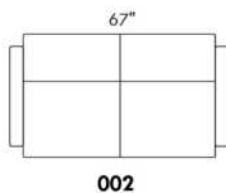

SURF

Hauteur complète 36" | Hauteur de siège 22" | Hauteur devant bras 28½" | Profondeur d'assise 21½"
Total Height 36" | Seat Height 22" | Arm Height 28½" | Seat Depth 21½"

www.jaymar.ca