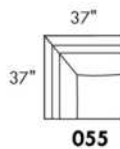

Hauteur complète 35" | Hauteur de siège 19" | Hauteur devant bras 25" | Profondeur d'assise 21"/22"
Total Height 35" | Seat Height 19" | Arm Height 25" | Seat Depth 21"/22"