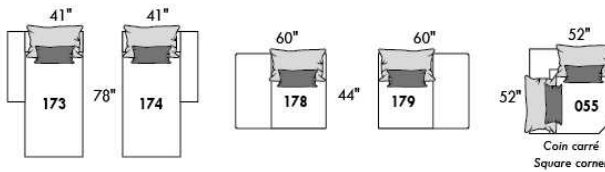

Mélanger & agencer!
Mix & Match!

Populaires | Popular CONFIGURATIONS