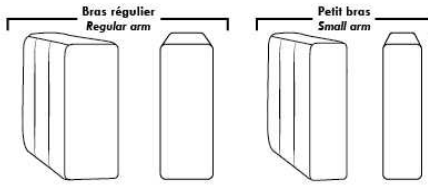

SEATTLE

OPTIMA

Spécifications | Specifications

☐ Appui-tête levé Headrest up
☐ Appui-tête baissé Headrest down
☐ Complètement incliné Fully reclined

(A) Hauteur complète 40" Total Height
(B) Hauteur appui-tête baissé 33" Height headrest down
(C) Hauteur du bras 24" Arm Height
(D) Hauteur du siège 19,5" Seat height
(E) Profondeur inclinée 65" Depth fully reclined
(F) Profondeur d'assise 20" ou/ or 22" Seat depth
(G) Profondeur appui-tête monté 36" Depth with headrest up

Siège 30" de large | 30" Seat Width

79" 70" 70" 61"
40" 095 096 097 021
96" 82" 82"
40" 234 167 168
44"
96" 82" 82"
44" 235 223 224
Allongé à rangement Bumper with storage
49" 40" 40" 31" 40" 40"
40" 017 175 176 177 173 62" 174
42"/44" Profondeur Depth
Incinable Motion Dos inclinable Push back
49" 40" 40" 31" 40" 40"
40" 165 169 170 171 230 62" 231
42"/44" Profondeur Depth
Allongé à rangement Bumper with storage
52" 52" 52" 52"
40" 178 179 221 222

Siège 23" de large | 23" Seat Width

65" 56" 56" 47"
40" 002 012 061 009
68" 68" 89" 89"
40" 086 045 048 024
44"
68" 68"
40" 186 187
Allongé à rangement Bumper with storage
42" 33" 33" 24" 33" 33"
40" 001 057 056 051 011 62" 005
42"/44" Profondeur Depth
45" 45"
40" 088 089
Incinable Motion Dos inclinable Push back Allongé à rangement Bumper with storage
42" 33" 33" 24" 33" 33"
40" 044 041 042 071 232 62" 233
42"/44" Profondeur Depth
45" 45"
40" 188 189
89" 80" 80" 71"
40" 003 052 053 040

Autres | Others

Fauteuil berçant, pivotant et inclinable / **Swivel, rocking motion chair**
N'est pas un mécanisme protège-mur / Not a wall hugger mechanism
Dégagement mural: 16" / Wall clearance: 16"

Simple / Single: 30" H=42", 34", 19"
Double: 33" H=42", 34", 22"

Centre rond Wedge: 49" H=33", 49", 050
Coin carré Square corner: 44" H=40", 44", 055
Petit coin carré Small corner: 40" H=40", 40", 155
Pouf à rangement Storage ottoman: 30" H=17", 22", 124
Rangement à angle Wedge storage: 25" H=22", 35", 10", 159
Rangement droit Straight storage: 10" H=22", 35", 160
Petit rangement à angle Small Wedge storage: 20" H=22", 35", 10", 190

30" Populaires | Popular CONFIGURATIONS 23"

80" 111" 115" 115" 101" 101"
40" 169 170 169 171 174 62" 096 055 171 170
A B C
115" 96"
40" 169 171 235
D
66" 90" 101" 101"
40" 041 042 041 071 005 62" 012 055 071 042
J K L M
89"