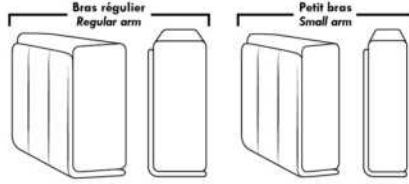

BERLIN

OPTIMA

Spécifications | Specifications

☐ Appui-tête levé / Headrest up
☒ Appui-tête baissé / Headrest down
☐ Complètement incliné / Fully reclined

(A) Hauteur complète 40" / Total Height
(B) Hauteur appui-tête baissé 33" / Height headrest down
(C) Hauteur du bras 24" / Arm Height
(D) Hauteur du siège 19,5" / Seat height
(E) Profondeur inclinée 65" / Depth fully reclined
(F) Profondeur d'assise 20" ou/ou 22" / Seat depth
(G) Profondeur appui-tête monté 36" / Depth with headrest up

Siège 30" de large | 30" Seat Width

82" 72" 72" 61"
40" 095 096 097 021
96" 82" 82"
40" 234 167 168
44"
96" 82" 82"
44" 235 223 224
Allongé à rangement / Bumper with storage
42" 42"
40" 017 175 176 177 173 174
42"/44" Profondeur Depth
Inclinable / Motion 42" 42" 31" 42" 42"
40" 165 169 170 171 230 231
42"/44" Profondeur Depth
Dos inclinable / Push back
Allongé à rangement / Bumper with storage
52" 52" 52" 52"
40" 178 179 221 222

Siège 23" de large | 23" Seat Width

68" 58" 58" 47"
40" 002 012 061 009
68" 68" 89" 89"
40" 086 045 048 024
44"
68" 68"
40" 186 187
Allongé à rangement / Bumper with storage
45" 35" 35" 24" 35" 35"
40" 001 057 056 051 011 005
42"/44" Profondeur Depth
45" 45"
40" 088 089
Inclinable / Motion 45" 35" 35" 24" 35" 35"
40" 044 041 042 071 232 233
42"/44" Profondeur Depth
Dos inclinable / Push back
Allongé à rangement / Bumper with storage
45" 45"
40" 188 189
92" 82" 82" 71"
40" 003 052 053 040

Autres | Others

Fauteuil berçant, pivotant et inclinable / **Swivel, rocking motion chair**
N'est pas un mécanisme protège-mur / Not a wall hugger mechanism
Dégagement mural: 16" / Wall clearance: 16"

Centre rond / Wedge: 49" H=33", 050
Coin carré / Square corner: 44" H=40", 055
Petit coin carré / Small corner: 40" H=40", 155
Pouf à rangement / Storage ottoman: 30" H=17", 124
Rangement à angle / Wedge storage: 25" H=22", 159
Rangement droit / Straight storage: 10" H=22", 160
Petit rangement à angle / Small Wedge storage: 20" H=22", 190

30" Populaires | Popular CONFIGURATIONS 23"

84" 115" 116" 116" 102" 103"
40" 169 170 169 171 174 096 055 041 042 041 071 005 012 055 071 042 041 071 024
62" 62" 102" 89"
A B C D J K L M