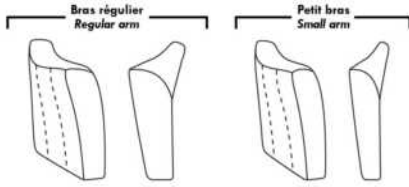

VALENCE

OPTIMA