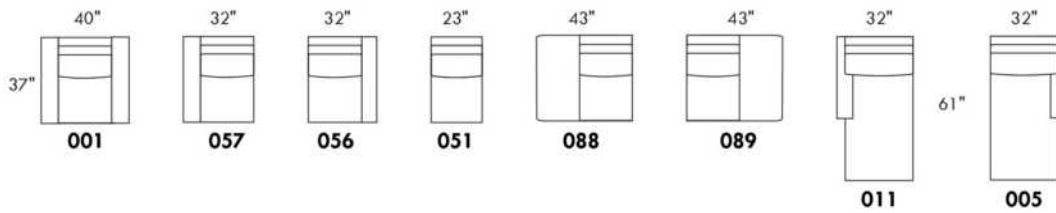

ODESSA

Hauteur complète 35" | Hauteur de siège 19" | Hauteur devant bras 25" | Profondeur d'assise 21"/22"
Total Height 35" | Seat Height 19" | Arm Height 25" | Seat Depth 21"/22"

www.jaymar.ca