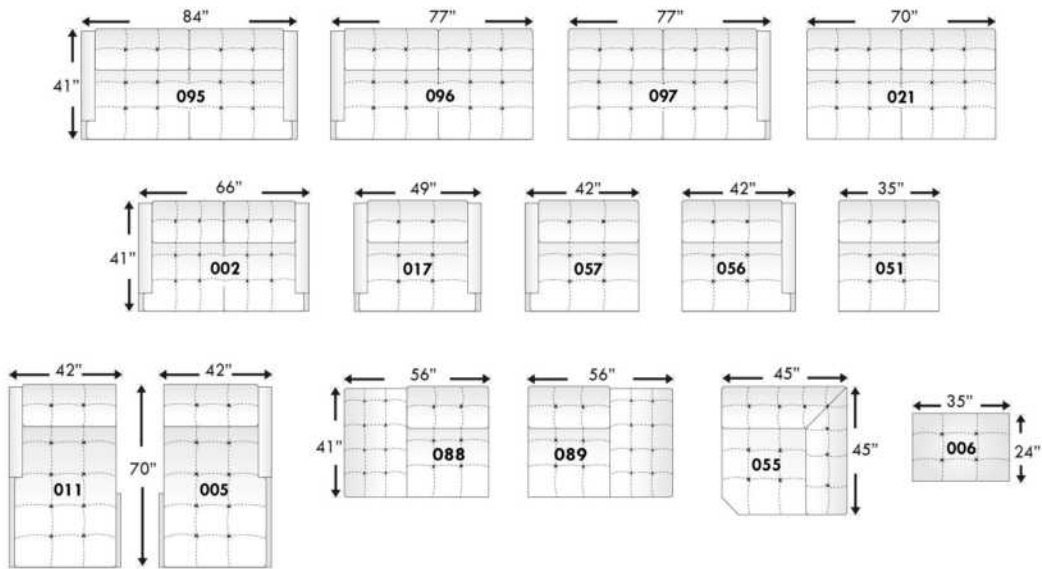

Configurations

Toutes les dimensions indiquées sont au pouce près. Nos produits sont fabriqués à la main et des variations mineures peuvent survenir.
All dimensions indicated are to the nearest inch. Our product is hand-made and minor variations can occur.

RZ012-02