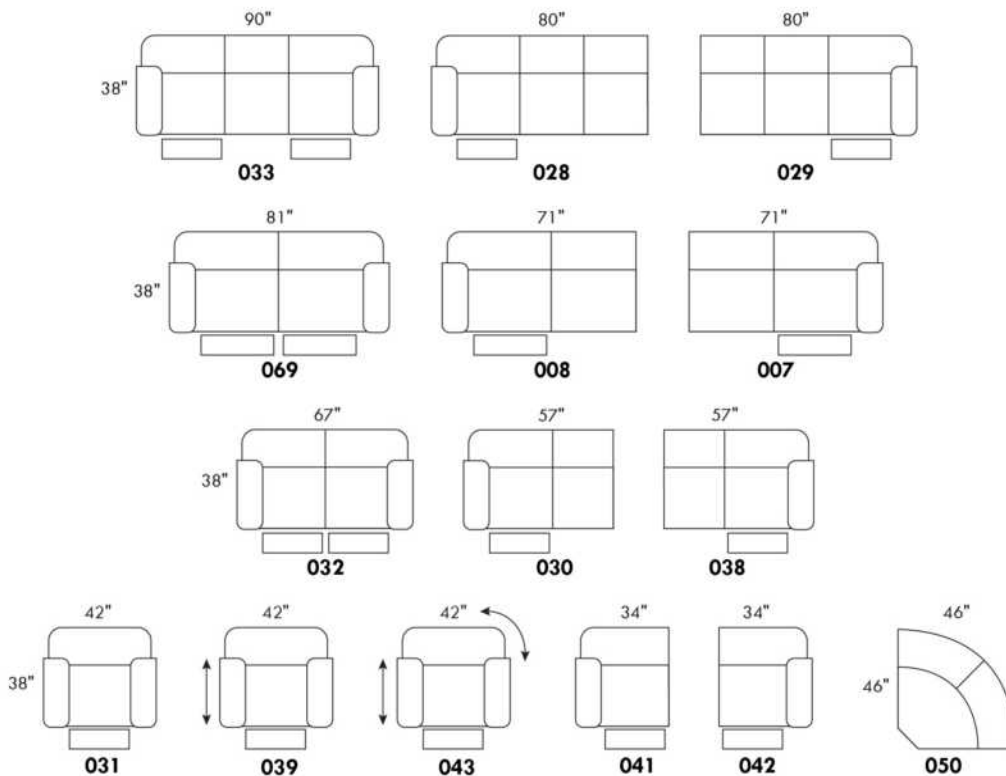

32100

Hauteur complète 40" | Hauteur de siège 19" | Hauteur devant bras 24" | Profondeur d'assise 21"
Total Height 40" | Seat Height 19" | Arm Height 24" | Seat Depth 21"