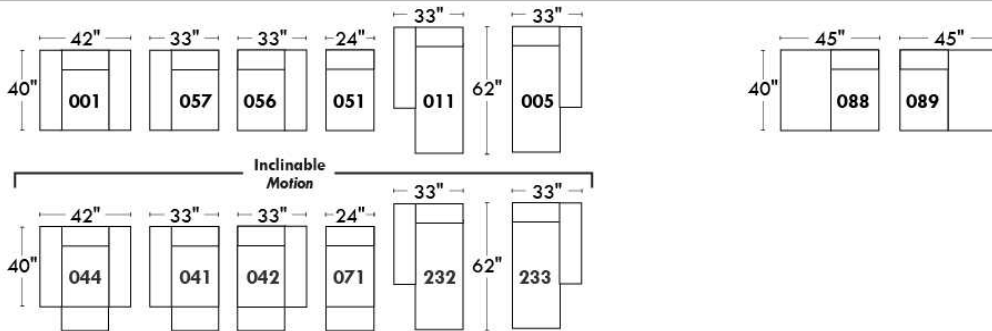

Autres | Others

Siège 23" de large | 23" Seat Width

Fauteuil berçant, pivotant et inclinable
Swivel rocking motion chair

Autres | Others

MONTE-CARLO

Features: Adjustable headrest included with all items (2 with square corner). Stitching: French Stitch. In fabric: small thread & in Leather: Large flat thread. Memory foam in arms & seat cushions. Lounge Chair Reclining Back items with "Push Back" mechanism. Cupholder N/A with this style.