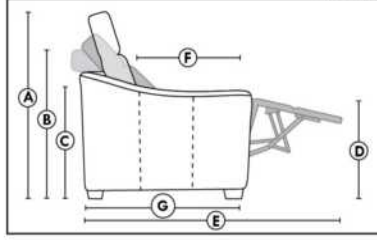

Spécifications | Specifications