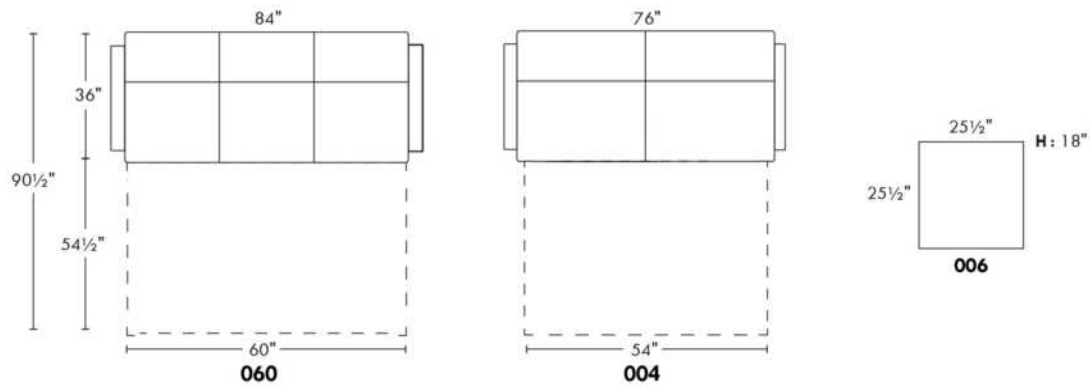

MIAMI

Hauteur complète 35" | Hauteur de siège 19" | Hauteur devant bras 26" | Profondeur d'assise 21"
Total Height 35" | Seat Height 19" | Arm Height 26" | Seat Depth 21"

www.jaymar.ca