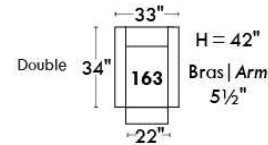

Autres | Others

Siège 23" de large | 23" Seat Width

Fauteuil berçant,
pivotant et inclinable

Swivel rocking
motion chair

Autres | Others

JESSE

Features: Adjustable headrest included (2 on square corner). Stitching: Small thread in fabric and large flat thread in leather. Memory foam in seat cushions. Lounge chair reclining back items with "Push Back" mechanism. Chairs #043 & #163: Have NO METAL BAR on arm.