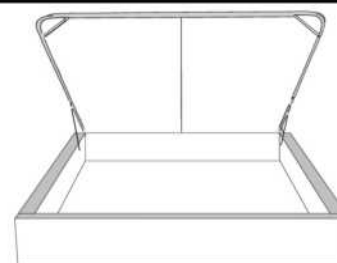

Avec rangement | With Storage
430-431-432-433