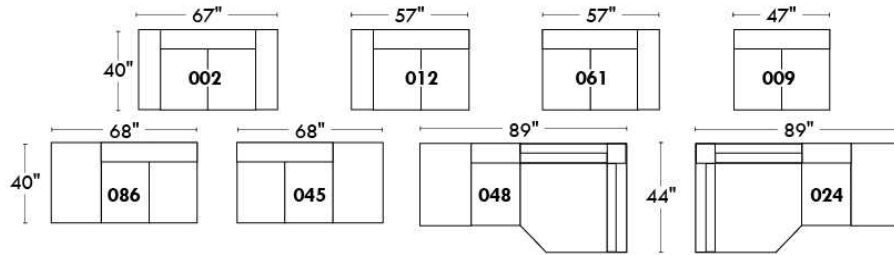

Siège 23" de large | 23" Seat Width

Fauteuil berçant,
pivotant et inclinable

Swivel rocking
motion chair

Autres | Others