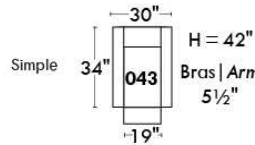

Autres | Others

Siège 23" de large | 23" Seat Width

Fauteuil berçant,
pivotant et inclinable

Swivel rocking
motion chair

Autres | Others

JESSE

Features: Adjustable headrest included (2 on square corner). Stitching: Small thread in fabric and large flat thread in leather. Memory foam in seat cushions. Lounge chair reclining back items with "Push Back" mechanism. Chairs #043 & #163: Have NO METAL BAR on arm.