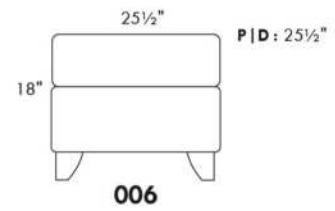

ERICA

Hauteur de siège 20" | Hauteur devant bras 26" | Profondeur d'assise 21"
Seat Height 20" | Arm Height 26" | Seat Depth 21"

www.jaymar.ca