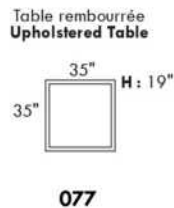

SIÈGE 22" DE LARGE | 22" SEAT WIDTH