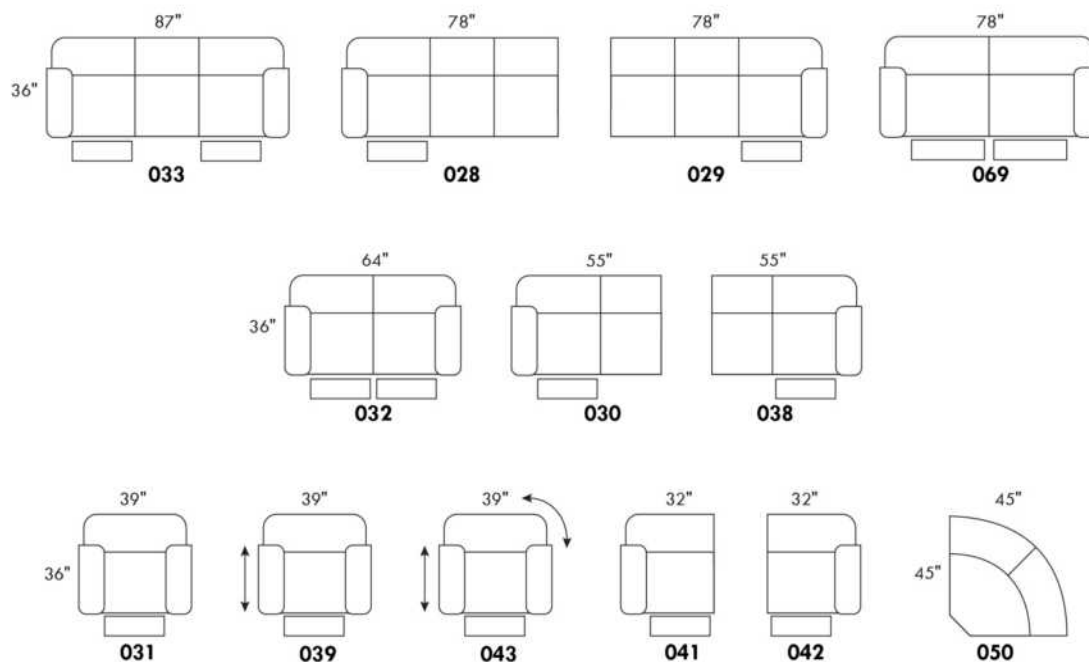

39944

Hauteur complète 41" | Hauteur de siège 19" | Hauteur devant bras 26" | Profondeur d'assise 22"
Total Height 41" | Seat Height 19" | Arm Height 26" | Seat Depth 22"