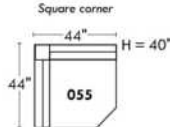

Coin carré / Square corner