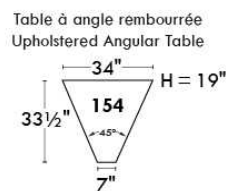

Autres | Others

Siège 23" de large | 23" Seat Width

Fauteuil berçant, pivotant et inclinable
Swivel rocking motion chair

Autres | Others

MELBOURNE

FEATURES:

*Wall hugger power recliners with full footrest (manual n/a). Manual adjustable headrest on all items (2 on square corner & stationary on wedge). Seat cushions with shaped foam + 1" layer of memory foam on top; arm with memory foam. Stitching: Small thread in fabric & large flat thread in leather. Lounge chair reclining back items with "Push Back" mechanism; wall clearance 10".