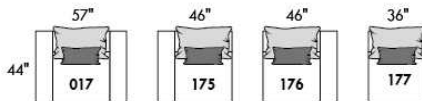

FASHION II

COUSSINS CARRÉS - DOS APPARENT
SQUARE CUSHIONS - VISIBLE BACK

833 26 x 7 x 19
834 16 x 6 x 16