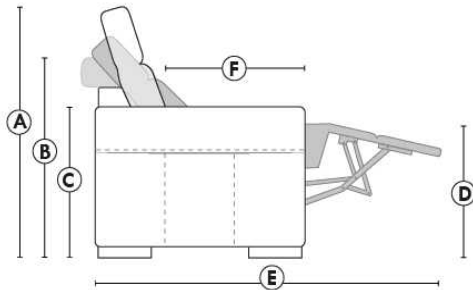

Spécifications | Specifications

- ☐ Appui-tête levé / Headrest up
- ☐ Appui-tête baissé / Headrest down
- ☐ Complètement incliné / Fully reclined

- (A) Hauteur complète 39" / Total Height
- (B) Hauteur appui-tête baissé 30" / Height headrest down
- (C) Hauteur du bras 24" / Arm Height
- (D) Hauteur du siège 19,5" / Seat height
- (E) Profondeur incliné 63" / Depth fully reclined
- (F) Profondeur d'assise 20" / Seat depth

Autres | Others