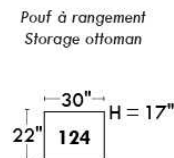

Autres | Others

Siège 23" de large | 23" Seat Width

**Fauteuil berçant,
pivotant et inclinable**
*Swivel rocking
motion chair*

Autres | Others

MONTE-CARLO

Features: Adjustable headrest included with all items (2 with square corner). Stitching: French Stitch. In fabric: small thread & in Leather: Large flat thread. Memory foam in arms & seat cushions. Lounge Chair Reclining Back items with "Push Back" mechanism. Cupholder N/A with this style.