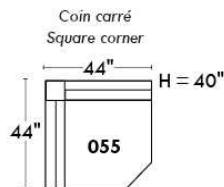

Autres | Others

Siège 23" de large | 23" Seat Width

**Fauteuil berçant,
pivotant et inclinable**
*Swivel rocking
motion chair*

Autres | Others

MONTE-CARLO

Features: Adjustable headrest included with all items (2 with square corner). Stitching: French Stitch. In fabric: small thread & in Leather: Large flat thread. Memory foam in arms & seat cushions. Lounge Chair Reclining Back items with "Push Back" mechanism. Cupholder N/A with this style.