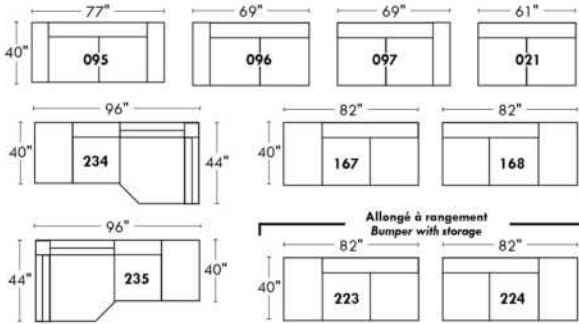

Siège 30" de large | 30" Seat Width