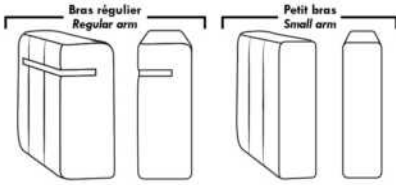

ROTTERDAM

OPTIMA

Spécifications | Specifications

☐ Appui-tête levé / Headrest up
☐ Appui-tête baissé / Headrest down
☐ Complètement incliné / Fully reclined

(A) Hauteur complète 40" / Total Height
(B) Hauteur appui-tête baissé 33" / Height headrest down
(C) Hauteur du bras 24" / Arm Height
(D) Hauteur du siège 19,5" / Seat height
(E) Profondeur inclinée 65" / Depth fully reclined
(F) Profondeur d'assise 20" ou/ou 22" / Seat depth
(G) Profondeur appui-tête monté 36" / Depth with headrest up

Siège 30" de large | 30" Seat Width

Siège 23" de large | 23" Seat Width

Autres | Others

Fauteuil berçant, pivotant et inclinable / **Swivel, rocking motion chair**

N'est pas un mécanisme protège-mur / Not a wall hugger mechanism
Dégagement mural: 16" / Wall clearance: 16"

Simple / Single: 30" x 34" x 19" H=42" (043)
Double: 33" x 34" x 22" H=42" (163)

30" Populaires | Popular CONFIGURATIONS 23"