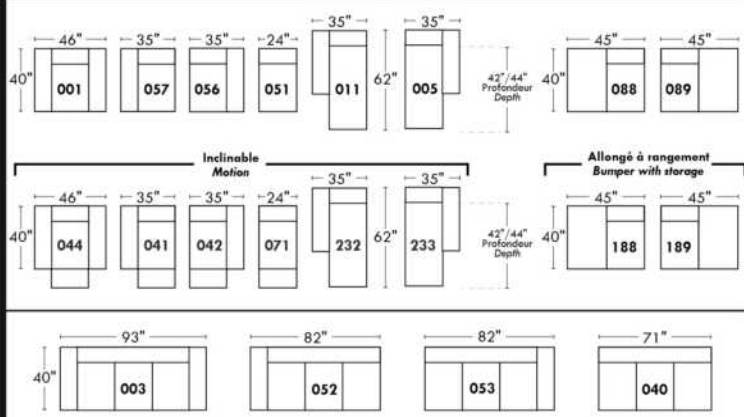

Siège 23" de large | 23" Seat Width