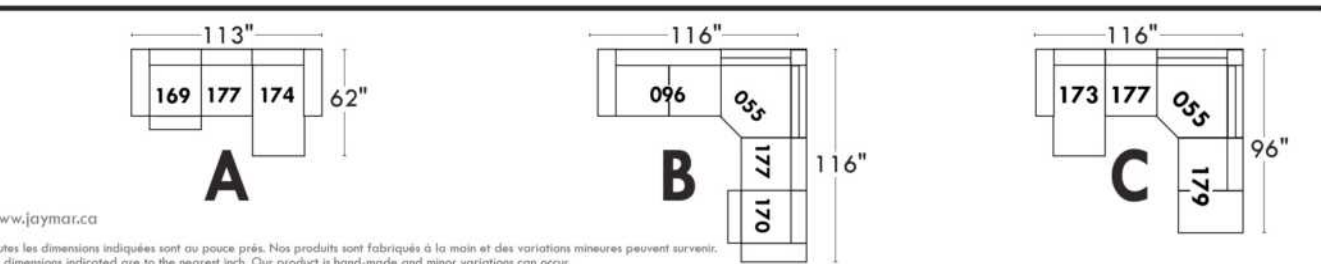

Autres | Others

www.jaymar.ca
Toutes les dimensions indiquées sont au pouce près. Nos produits sont fabriqués à la main et des variations mineures peuvent survenir.
All dimensions indicated are to the nearest inch. Our product is hand-made and minor variations can occur.