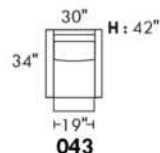

Fauteuil berçant, pivotant et inclinable
Swivel and rocking motion chair