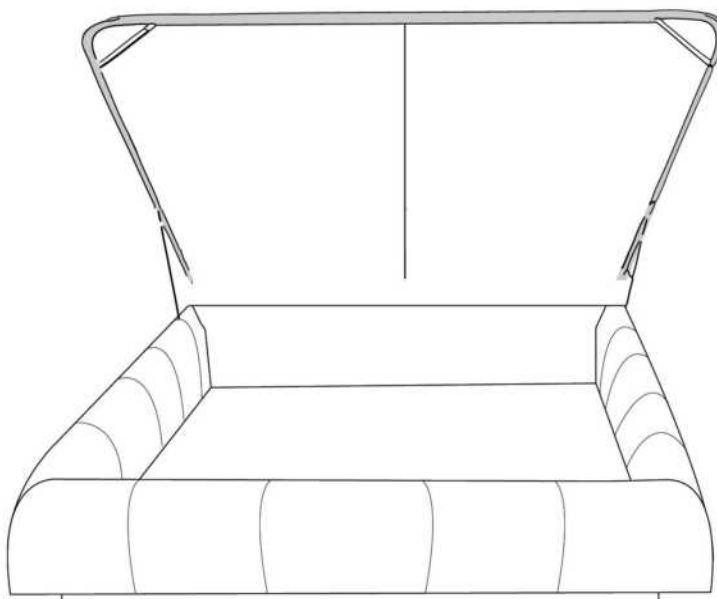

Lit avec rangement | *Bed with storage*

365 King | 366 Queen | 367 Double | 368 Simple/ *Single*

www.jaymar.ca

Les illustrations sont génériques et n'indiquent pas tous les détails de coutures.
The sketches are generic and do not reflect all sewing details.

R: 2016-02