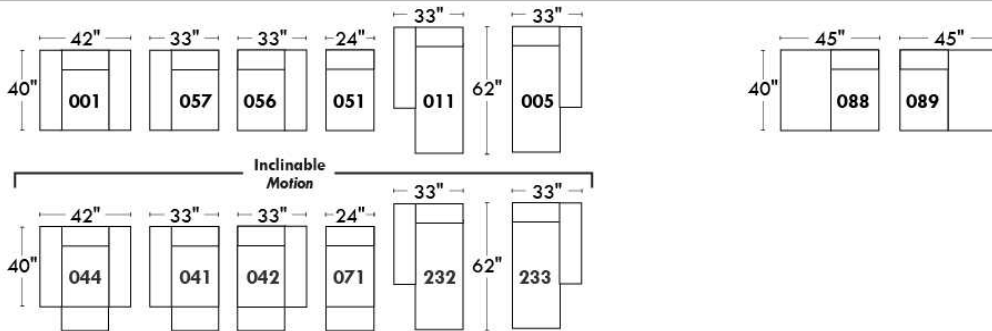

Autres | Others

Siège 23" de large | 23" Seat Width

**Fauteuil berçant,
pivotant et inclinable**
*Swivel rocking
motion chair*

Autres | Others

MONTE-CARLO

Features: Adjustable headrest included with all items (2 with square corner). Stitching: French Stitch. In fabric: small thread & in Leather: Large flat thread. Memory foam in arms & seat cushions. Lounge Chair Reclining Back items with "Push Back" mechanism. Cupholder N/A with this style.