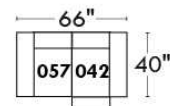

Autres | Others

Siège 23" de large | 23" Seat Width

**Fauteuil berçant,
pivotant et inclinable**
*Swivel rocking
motion chair*

Autres | Others

MONTE-CARLO

Features: Adjustable headrest included with all items (2 with square corner). Stitching: French Stitch. In fabric: small thread & in Leather: Large flat thread. Memory foam in arms & seat cushions. Lounge Chair Reclining Back items with "Push Back" mechanism. Cupholder N/A with this style.