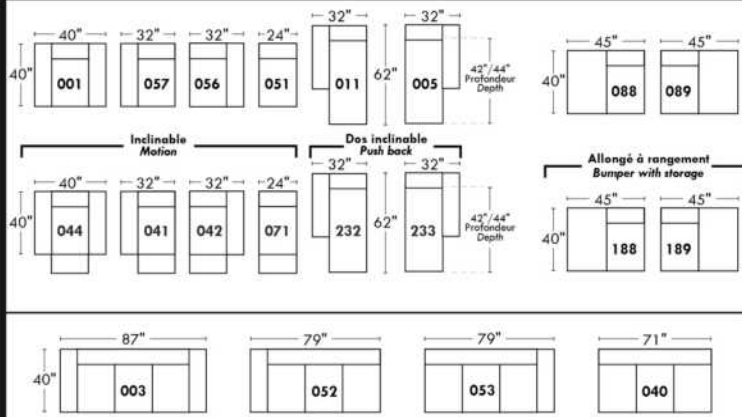

Siège 23" de large | 23" Seat Width