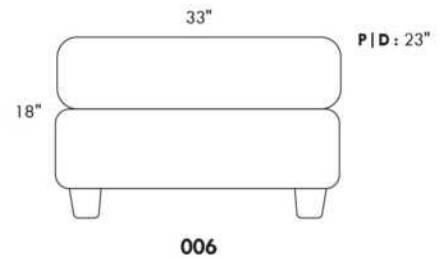

ORLEANS

Hauteur de siège 21" | Hauteur devant bras 26" | Profondeur d'assise 20"
Seat Height 21" | Arm Height 26" | Seat Depth 20"

www.jaymar.ca