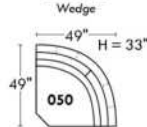

Centre rond / Wedge