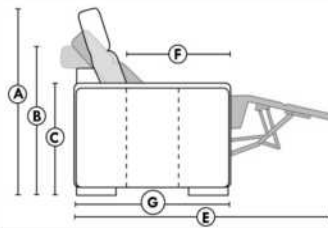

Spécifications | Specifications