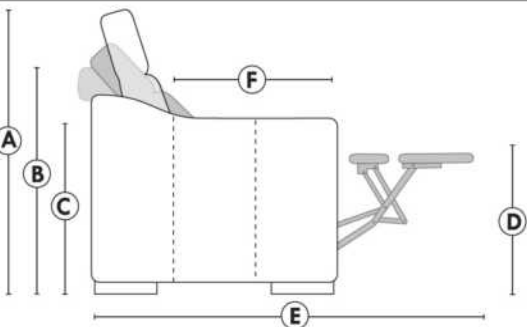

Spécifications | Specifications

1. ☐ Appui-tête levé / Headrest up
   - ☐ Appui-tête baissé / Headrest down
   - ☐ Complètement incliné / Fully reclined
- (A) Hauteur complète 40" / Total Height
  - (B) Hauteur appui-tête baissé 33" / Height headrest down
  - (C) Hauteur du bras 24" / Arm Height
  - (D) Hauteur du siège 19,5" / Seat height
  - (E) Profondeur incliné 65" / Depth fully reclined
  - (F) Profondeur d'assise 20" ou/ou 22" / Seat depth