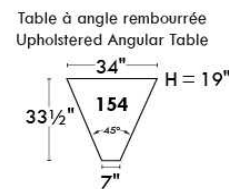

Autres | Others

Siège 23" de large | 23" Seat Width

Fauteuil berçant,
pivotant et inclinable

Swivel rocking
motion chair

Autres | Others

JESSE

Features: Adjustable headrest included (2 on square corner). Stitching: Small thread in fabric and large flat thread in leather. Memory foam in seat cushions. Lounge chair reclining back items with "Push Back" mechanism. Chairs #043 & #163: Have NO METAL BAR on arm.