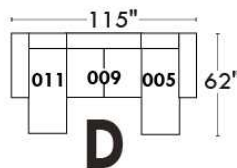

Autres | Others

Siège 23" de large | 23" Seat Width

Fauteuil berçant,
pivotant et inclinable

Swivel rocking
motion chair

Autres | Others

JESSE

Features: Adjustable headrest included (2 on square corner). Stitching: Small thread in fabric and large flat thread in leather. Memory foam in seat cushions. Lounge chair reclining back items with "Push Back" mechanism. Chairs #043 & #163: Have NO METAL BAR on arm.