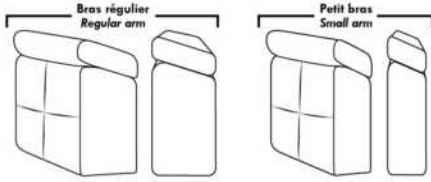

LONDON

OPTIMA