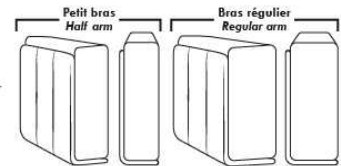

Siège 30" de large | 30" Seat Width

Spécifications | Specifications

- ☐ Appui-tête levé / Headrest up
- ☐ Appui-tête baissé / Headrest down
- ☐ Complètement incliné / Fully reclined

- (A) Hauteur complète 39" / Total Height
- (B) Hauteur appui-tête baissé 30" / Height headrest down
- (C) Hauteur du bras 24" / Arm Height
- (D) Hauteur du siège 19,5" / Seat height
- (E) Profondeur incliné 63" / Depth fully reclined
- (F) Profondeur d'assise 20" / Seat depth

Autres | Others