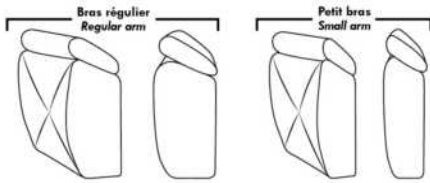

SORRENTO

OPTIMA

Spécifications | Specifications

☐ Appui-tête levé / Headrest up
☐ Appui-tête baissé / Headrest down
☐ Complètement incliné / Fully reclined

(A) Hauteur complète 40" / Total Height
(B) Hauteur appui-tête baissé 33" / Height headrest down
(C) Hauteur du bras 22,5" / Arm Height
(D) Hauteur du siège 19,5" / Seat height
(E) Profondeur inclinée 65" / Depth fully reclined
(F) Profondeur d'assise 20" ou/ ou 22" / Seat depth
(G) Profondeur appui-tête monté 36" / Depth with headrest up

Siège 30" de large | 30" Seat Width

83" 72" 72" 61"
40" 095 096 097 021
96" 82" 82"
40" 234 167 168
44"
96" 82" 82"
44" 235 223 224
Allongé à rangement / Bumper with storage
42" 42"
40" 017 175 176 177 173 174
42"/44" Profondeur Depth
53" 42" 42" 31" 42" 42"
40" 165 169 170 171 230 231
42"/44" Profondeur Depth
Inclinable / Motion   Dos inclinable / Push back
52" 52" 52" 52"
40" 178 179 221 222
Allongé à rangement / Bumper with storage

Siège 23" de large | 23" Seat Width

69" 58" 58" 47"
40" 002 012 061 009
68" 68" 89" 89"
40" 086 045 048 024
44"
68" 68"
40" 186 187
Allongé à rangement / Bumper with storage
46" 35" 35" 24" 35" 35"
40" 001 057 056 051 011 005
42"/44" Profondeur Depth
45" 45"
40" 088 089
46" 35" 35" 24" 35" 35"
40" 044 041 042 071 232 233
42"/44" Profondeur Depth
Inclinable / Motion   Allongé à rangement / Bumper with storage
93" 82" 82" 71"
40" 003 052 053 040

Autres | Others

Fauteuil berçant, pivotant et inclinable / **Swivel, rocking motion chair**
N'est pas un mécanisme protège-mur / Not a wall hugger mechanism
Dégagement mural: 16" / Wall clearance: 16"

Simple / Single   Double
30" H = 42"   33" H = 42"
34" 043   34" 163
-19"   -22"
Centre rond / Wedge   Coin carré / Square corner   Petit coin carré / Small corner   Pouf à rangement / Storage ottoman
49" H = 33"   44" H = 40"   40" H = 40"   30" H = 17"
49" 050   44" 055   40" 155   22" 124

30" Populaires | Popular CONFIGURATIONS 23"

84" 115" 116" 116" 102" 103"
40" 169 170 169 171 174 096 055 041 042 041 071 005 012 055 071 042 041 071 024
62" 116" 102" 103"
40" 169 171 235 171 170 40" 62" 102" 89"