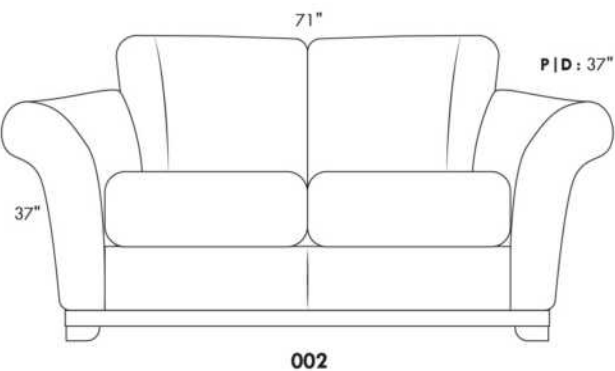

Hauteur de siège 20" | Hauteur devant bras 28" | Profondeur d'assise 20"
Seat Height 20" | Arm Height 28" | Seat Depth 20"