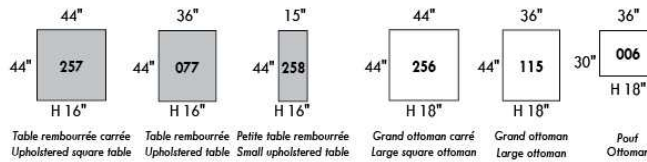

Mélanger & agencer!
Mix & Match!

Populaires | Popular CONFIGURATIONS