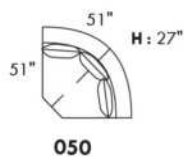

SIÈGE 22" DE LARGE | 22" SEAT WIDTH