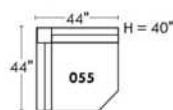

Coin carré / Square corner