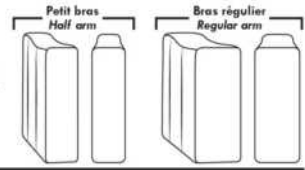

Items avec siège de 23" | Items with 23" seat

Fauteuil berçant, pivotant et inclinable
Swivel rocking motion chair

Simple: 30" x 34" x 19" (seat 23") H = 42" Bras | Arm 5 1/2"

Double: 33" x 34" x 22" (seat 23") H = 42" Bras | Arm 5 1/2"

Autres | Others

www.jaymar.ca