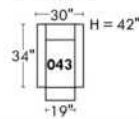

Autres | Others

Fauteuil berçant, pivotant et inclinable

N'est pas un mécanisme protège-mur
Dégagement mural: 16"

Swivel, rocking motion chair

Not a wall hugger mechanism
Wall clearance: 16"

Simple / Single