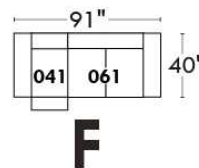

Autres | Others

Siège 23" de large | 23" Seat Width

Fauteuil berçant,
pivotant et inclinable

Swivel rocking
motion chair

Autres | Others

JESSE

Features: Adjustable headrest included (2 on square corner). Stitching: Small thread in fabric and large flat thread in leather. Memory foam in seat cushions. Lounge chair reclining back items with "Push Back" mechanism. Chairs #043 & #163: Have NO METAL BAR on arm.