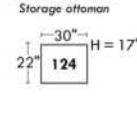

Pouf à rangement / Storage ottoman