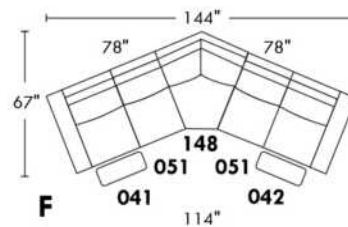

www.jaymar.ca
Toutes les dimensions indiquées sont au pouce près. Nos produits sont fabriqués à la main et des variations mineures peuvent survenir.
All dimensions indicated are to the nearest inch. Our product is hand-made and minor variations can occur.