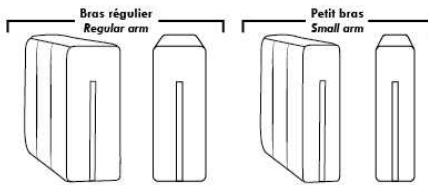

MONTEREY

OPTIMA

Spécifications | Specifications

☐ Appui-tête levé Headrest up
☐ Appui-tête baissé Headrest down
☐ Complètement incliné Fully reclined

(A) Hauteur complète 40" Total Height
(B) Hauteur appui-tête baissé 33" Height headrest down
(C) Hauteur du bras 24" Arm Height
(D) Hauteur du siège 19,5" Seat height
(E) Profondeur inclinée 65" Depth fully reclined
(F) Profondeur d'assise 20" ou/ou 22" Seat depth
(G) Profondeur appui-tête monté 36" Depth with headrest up

Siège 30" de large | 30" Seat Width

Siège 23" de large | 23" Seat Width

Autres | Others

Fauteuil berçant, pivotant et inclinable / **Swivel, rocking motion chair**
N'est pas un mécanisme protège-mur / Not a wall hugger mechanism
Dégagement mural: 16" / Wall clearance: 16"

30" Populaires | Popular CONFIGURATIONS 23"