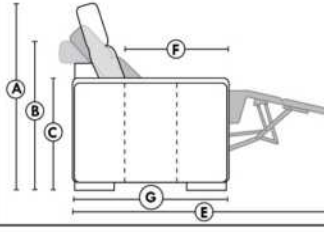

Spécifications | Specifications

- ☐ Appui-tête levé / Headrest up
- ☐ Appui-tête baissé / Headrest down
- ☐ Complètement incliné / Fully reclined