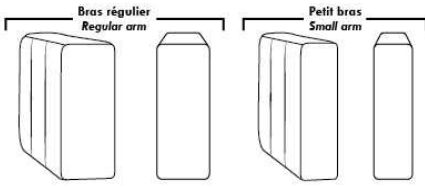

MANHATTAN

OPTIMA

Spécifications | Specifications

☐ Appui-tête levé / Headrest up
☐ Appui-tête baissé / Headrest down
☐ Complètement incliné / Fully reclined

(A) Hauteur complète 40" / Total Height
(B) Hauteur appui-tête baissé 33" / Height headrest down
(C) Hauteur du bras 24" / Arm Height
(D) Hauteur du siège 19,5" / Seat height
(E) Profondeur inclinée 65" / Depth fully reclined
(F) Profondeur d'assise 20" ou/ou 22" / Seat depth
(G) Profondeur appui-tête monté 36" / Depth with headrest up

Siège 30" de large | 30" Seat Width

79" 70" 70" 61"
40" 40" 40" 44"
96" 82" 82"
44" 40" 40"
96" 82" 82"
44" 40" 40"
49" 40" 40" 31" 40" 40" 42"/44" Profondeur Depth
40" 40" 40" 40" 62" 40"
49" 40" 40" 31" 40" 40" 42"/44" Profondeur Depth
40" 40" 40" 40" 62" 40"
49" 40" 40" 31" 40" 40" 42"/44" Profondeur Depth
40" 40" 40" 40" 62" 40"
52" 52" 52" 52"
40" 40" 40" 40"

Siège 23" de large | 23" Seat Width

65" 56" 56" 47"
40" 40" 40" 44"
68" 68" 89" 89"
40" 40" 44" 44"
68" 68"
40" 40" 40" 40" 42"/44" Profondeur Depth
40" 40" 40" 40" 62" 40"
42" 33" 33" 24" 33" 33" 42"/44" Profondeur Depth
40" 40" 40" 40" 62" 40"
42" 33" 33" 24" 33" 33" 42"/44" Profondeur Depth
40" 40" 40" 40" 62" 40"
89" 80" 80" 71"
40" 40" 40" 40"

Autres | Others

Fauteuil berçant, pivotant et inclinable / **Swivel, rocking motion chair**
N'est pas un mécanisme protège-mur / Not a wall hugger mechanism
Dégagement mural: 16" / Wall clearance: 16"

30" Populaires | Popular CONFIGURATIONS 23"

80" 111" 115" 115" 101" 101"
40" 40" 40" 40" 62" 62" 62" 62" 101" 89"
169 170 169 171 174 096 055 171 170 041 042 071 005 012 055 071 042 041 071 024