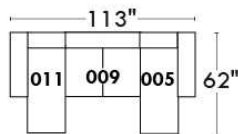

Autres | Others

Siège 23" de large | 23" Seat Width

**Fauteuil berçant,
pivotant et inclinable**
*Swivel rocking
motion chair*

Autres | Others

MONTE-CARLO

Features: Adjustable headrest included with all items (2 with square corner). Stitching: French Stitch. In fabric: small thread & in Leather: Large flat thread. Memory foam in arms & seat cushions. Lounge Chair Reclining Back items with "Push Back" mechanism. Cupholder N/A with this style.