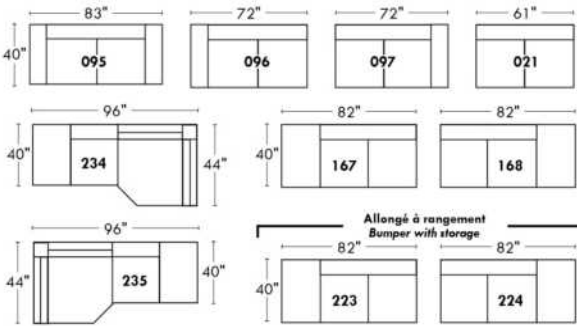

Siège 30" de large | 30" Seat Width