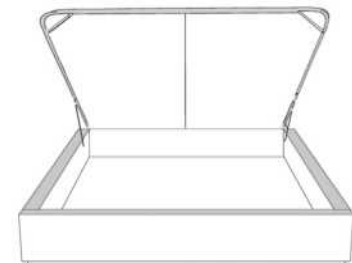

Avec rangement | With Storage
430-431-432-433