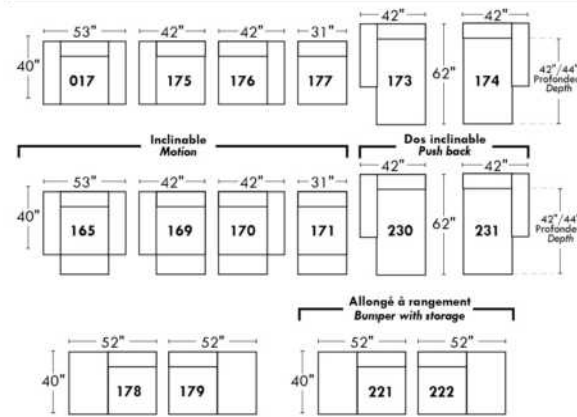

Siège 23" de large | 23" Seat Width