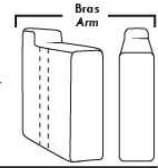

CORRADO

LINEA 30

Siège 30" de large | 30" Seat Width

Spécifications | Specifications

- ☐ Appui-tête levé / Headrest up
- ☐ Appui-tête baissé / Headrest down
- ☐ Complètement incliné / Fully reclined

- (A) Hauteur complète 39" Total Height
- (B) Hauteur appui-tête baissé 30" Height headrest down
- (C) Hauteur du bras 23" Arm Height
- (D) Hauteur du siège 19,5" Seat height
- (E) Profondeur incliné 63" Depth fully reclined
- (F) Profondeur d'assise 20" Seat depth

Autres | Others

www.jaymar.ca