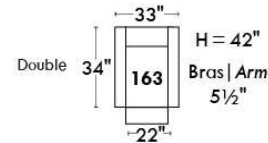

Autres | Others

Siège 23" de large | 23" Seat Width

**Fauteuil berçant,
pivotant et inclinable**
*Swivel rocking
motion chair*

Autres | Others

MONTE-CARLO

Features: Adjustable headrest included with all items (2 with square corner). Stitching: French Stitch. In fabric: small thread & in Leather: Large flat thread. Memory foam in arms & seat cushions. Lounge Chair Reclining Back items with "Push Back" mechanism. Cupholder N/A with this style.