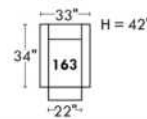

LONDON

OPTIMA

Spécifications | Specifications

- ☐ Appui-tête levé / Headrest up
- ☐ Appui-tête baissé / Headrest down
- ☐ Complètement incliné / Fully reclined

- (A) Hauteur complète 40" Total Height
- (B) Hauteur appui-tête baissé 33" Height headrest down
- (C) Hauteur du bras 22,5" Arm Height
- (D) Hauteur du siège 19,5" Seat height
- (E) Profondeur inclinée 65" Depth fully reclined
- (F) Profondeur d'assise 20" ou/ or 22" Seat depth
- (G) Profondeur appui-tête monté 36" Depth with headrest up

Siège 30" de large | 30" Seat Width

Siège 23" de large | 23" Seat Width

Autres | Others

Fauteuil berçant, pivotant et inclinable

N'est pas un mécanisme protège-mur
Dégagement mural: 16"

Swivel, rocking motion chair

Not a wall hugger mechanism
Wall clearance: 16"

Simple / Single

Double

Centre rond / Wedge

Coin carré / Square corner

Petit coin carré / Small corner

Pouf à rangement / Storage ottoman

30" Populaires | Popular CONFIGURATIONS 23"