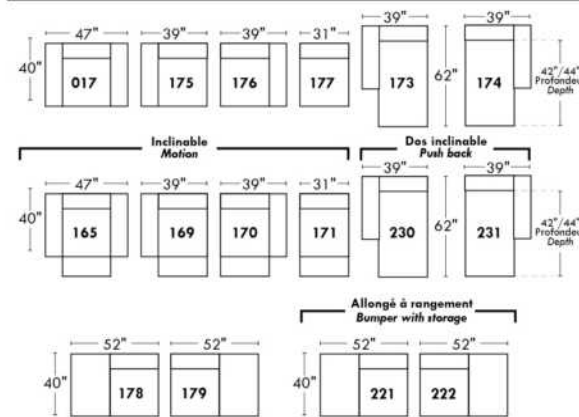

Siège 23" de large | 23" Seat Width