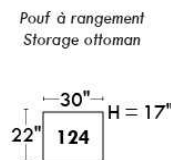

Autres | Others

Siège 23" de large | 23" Seat Width

Fauteuil berçant,
pivotant et inclinable

Swivel rocking
motion chair

Autres | Others

JESSE

Features: Adjustable headrest included (2 on square corner). Stitching: Small thread in fabric and large flat thread in leather. Memory foam in seat cushions. Lounge chair reclining back items with "Push Back" mechanism. Chairs #043 & #163: Have NO METAL BAR on arm.