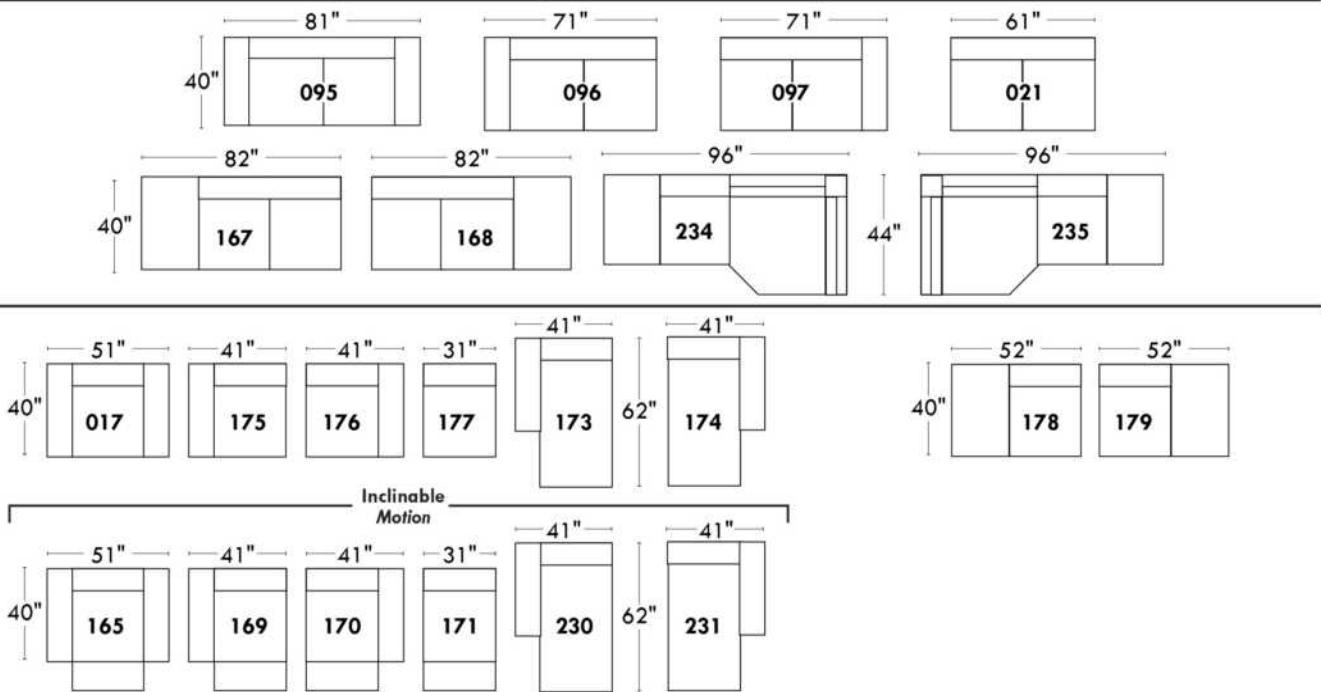

Items avec siège de 30" | Items with 30" seat