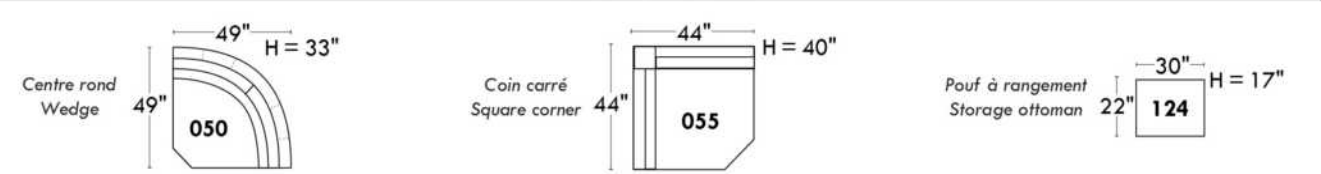

Autres | Others

www.jaymar.ca
Toutes les dimensions indiquées sont au pouce près. Nos produits sont fabriqués à la main et des variations mineures peuvent survenir.
All dimensions indicated are to the nearest inch. Our product is hand-made and minor variations can occur.