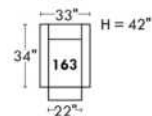

VALENCE

OPTIMA

Spécifications | Specifications

1. ☐ Appui-tête levé / Headrest up
   - ☐ Appui-tête baissé / Headrest down
   - ☐ Complètement incliné / Fully reclined
2. **(A)** Hauteur complète 40" / Total Height
   (B) Hauteur appui-tête baissé 33" / Height headrest down
   (C) Hauteur du bras 23" / Arm Height
   (D) Hauteur du siège 19,5" / Seat height
   (E) Profondeur inclinée 65" / Depth fully reclined
   (F) Profondeur d'assise 20" ou/ou 22" / Seat depth
   (G) Profondeur appui-tête monté 36" / Depth with headrest up

Siège 30" de large | 30" Seat Width

Siège 23" de large | 23" Seat Width

Autres | Others

Fauteuil berçant, pivotant et inclinable

N'est pas un mécanisme protège-mur
Dégagement mural: 16"

Swivel, rocking motion chair

Not a wall hugger mechanism
Wall clearance: 16"

Simple / Single

Double

Centre rond / Wedge

Coin carré / Square corner

Petit coin carré / Small corner

Pouf à rangement / Storage ottoman

30" Populaires | Popular CONFIGURATIONS 23"