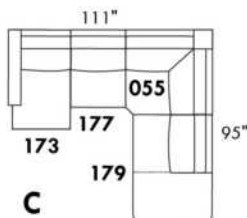

www.jaymar.ca
Toutes les dimensions indiquées sont au pouce près. Nos produits sont fabriqués à la main et des variations mineures peuvent survenir.
All dimensions indicated are to the nearest inch. Our product is hand-made and minor variations can occur.