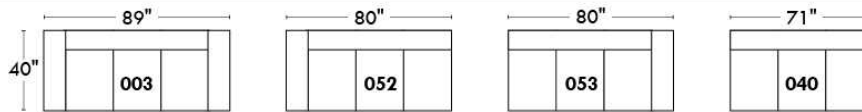

Autres | Others

Siège 23" de large | 23" Seat Width

**Fauteuil berçant,
pivotant et inclinable**
*Swivel rocking
motion chair*

Autres | Others

MONTE-CARLO

Features: Adjustable headrest included with all items (2 with square corner). Stitching: French Stitch. In fabric: small thread & in Leather: Large flat thread. Memory foam in arms & seat cushions. Lounge Chair Reclining Back items with "Push Back" mechanism. Cupholder N/A with this style.