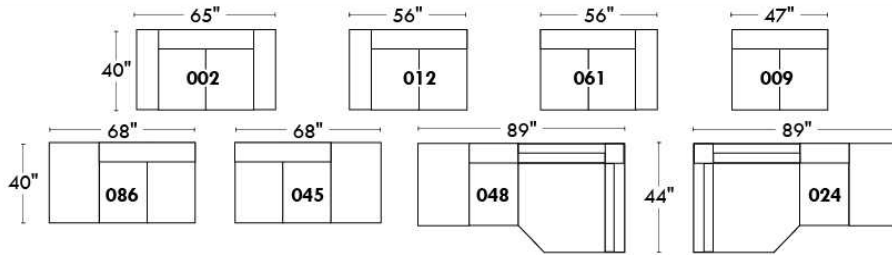

Autres | Others

Siège 23" de large | 23" Seat Width

**Fauteuil berçant,
pivotant et inclinable**
*Swivel rocking
motion chair*

Autres | Others

MONTE-CARLO

Features: Adjustable headrest included with all items (2 with square corner). Stitching: French Stitch. In fabric: small thread & in Leather: Large flat thread. Memory foam in arms & seat cushions. Lounge Chair Reclining Back items with "Push Back" mechanism. Cupholder N/A with this style.