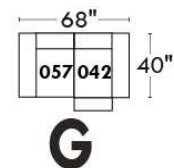

Autres | Others

Siège 23" de large | 23" Seat Width

Fauteuil berçant,
pivotant et inclinable

Swivel rocking
motion chair

Autres | Others

JESSE

Features: Adjustable headrest included (2 on square corner). Stitching: Small thread in fabric and large flat thread in leather. Memory foam in seat cushions. Lounge chair reclining back items with "Push Back" mechanism. Chairs #043 & #163: Have NO METAL BAR on arm.