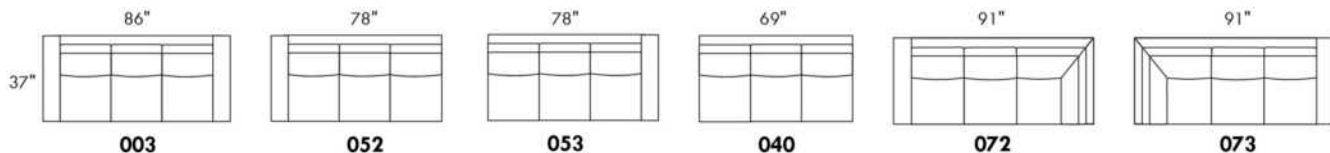

RIOPEL

Hauteur complète 35" | Hauteur de siège 19" | Profondeur d'assise 21"/22"
Total Height 35" | Seat Height 19" | Seat Depth 21"/22"

www.jaymar.ca
Toutes les dimensions indiquées sont au pouce près. Nos produits sont fabriqués à la main et des variations mineures peuvent survenir.
All dimensions indicated are to the nearest inch. Our product is hand-made and minor variations can occur.