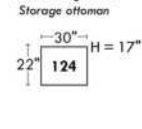

Pouf à rangement / Storage ottoman