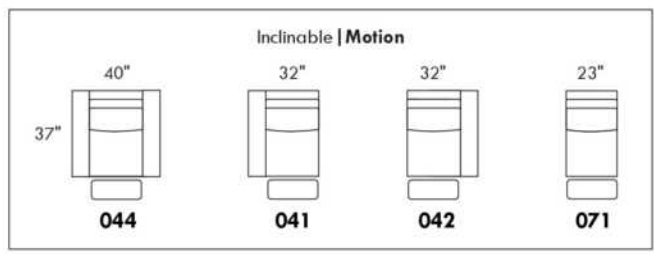

RIOPEL

Hauteur complète 35" | Hauteur de siège 19" | Profondeur d'assise 21"/22"
Total Height 35" | Seat Height 19" | Seat Depth 21"/22"

www.jaymar.ca
Toutes les dimensions indiquées sont au pouce près. Nos produits sont fabriqués à la main et des variations mineures peuvent survenir.
All dimensions indicated are to the nearest inch. Our product is hand-made and minor variations can occur.