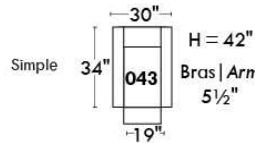

Autres | Others

Siège 23" de large | 23" Seat Width

**Fauteuil berçant,
pivotant et inclinable**
*Swivel rocking
motion chair*

Autres | Others

MONTE-CARLO

Features: Adjustable headrest included with all items (2 with square corner). Stitching: French Stitch. In fabric: small thread & in Leather: Large flat thread. Memory foam in arms & seat cushions. Lounge Chair Reclining Back items with "Push Back" mechanism. Cupholder N/A with this style.