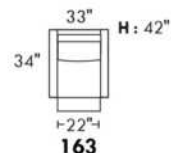

Fauteuil double berçant, pivotant et inclinable
Double swivel and rocking motion chair