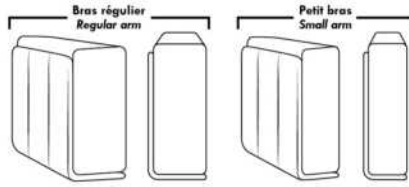

BERLIN

OPTIMA

Spécifications | Specifications

☐ Appui-tête levé / Headrest up
☐ Appui-tête baissé / Headrest down
☐ Complètement incliné / Fully reclined

(A) Hauteur complète 40" Total Height
(B) Hauteur appui-tête baissé 33" Height headrest down
(C) Hauteur du bras 24" Arm Height
(D) Hauteur du siège 19,5" Seat height
(E) Profondeur inclinée 65" Depth fully reclined
(F) Profondeur d'assise 20" ou/ou 22" Seat depth
(G) Profondeur appui-tête monté 36" Depth with headrest up

Siège 30" de large | 30" Seat Width

82" 72" 72" 61"
40" 095 096 097 021
96" 82" 82"
40" 234 167 168
44"
96" 82" 82"
44" 235 223 224
Allongé à rangement / Bumper with storage
42" 42"
40" 017 175 176 177 173 174
42"/44" Profondeur Depth
Inclinable / Motion 42" 42" 31" 42" 42"
40" 165 169 170 171 230 231
42"/44" Profondeur Depth
Dos inclinable / Push back
Allongé à rangement / Bumper with storage
52" 52" 52" 52"
40" 178 179 221 222

Siège 23" de large | 23" Seat Width

68" 58" 58" 47"
40" 002 012 061 009
68" 68" 89" 89"
40" 086 045 048 024
44"
68" 68"
40" 186 187
Allongé à rangement / Bumper with storage
45" 35" 35" 24" 35" 35"
40" 001 057 056 051 011 005
42"/44" Profondeur Depth
45" 45"
40" 088 089
Inclinable / Motion 45" 35" 35" 24" 35" 35"
40" 044 041 042 071 232 233
42"/44" Profondeur Depth
Dos inclinable / Push back
Allongé à rangement / Bumper with storage
45" 45"
40" 188 189
92" 82" 82" 71"
40" 003 052 053 040

Autres | Others

Fauteuil berçant, pivotant et inclinable / **Swivel, rocking motion chair**
N'est pas un mécanisme protège-mur / Not a wall hugger mechanism
Dégagement mural: 16" / Wall clearance: 16"

Centre rond / Wedge: 49" H = 33" 050
Coin carré / Square corner: 44" H = 40" 055
Petit coin carré / Small corner: 40" H = 40" 155
Pouf à rangement / Storage ottoman: 30" H = 17" 124
Rangement à angle / Wedge storage: 25" H = 22" 159
Rangement droit / Straight storage: 10" H = 22" 160
Petit rangement à angle / Small Wedge storage: 20" H = 22" 190

30" Populaires | Popular CONFIGURATIONS 23"

84" 115" 116" 116" 116"
40" 169 170 169 171 174 096 055 171 170
62"
40" 169 171 235
96"
70" 94" 102" 103"
40" 041 042 041 071 005 012 055 071 042 041 071 024
62" 102" 89"