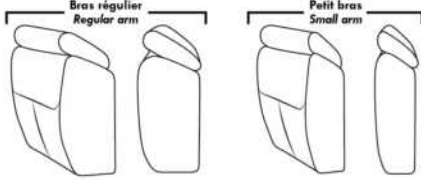

VENICE

OPTIMA

Spécifications | Specifications

☐ Appui-tête levé / Headrest up
☐ Appui-tête baissé / Headrest down
☐ Complètement incliné / Fully reclined

(A) Hauteur complète 40" Total Height
(B) Hauteur appui-tête baissé 33" Height headrest down
(C) Hauteur du bras 22,5" Arm Height
(D) Hauteur du siège 19,5" Seat height
(E) Profondeur inclinée 65" Depth fully reclined
(F) Profondeur d'assise 20" ou/ ou 22" Seat depth
(G) Profondeur appui-tête monté 36" Depth with headrest up

Siège 30" de large | 30" Seat Width

83" 72" 72" 61"
40" 095 096 097 021
96" 82" 82"
40" 234 167 168
44"
96" 82" 82"
44" 235 223 224
Allongé à rangement / Bumper with storage
53" 42" 42" 31" 42" 42"
40" 017 175 176 177 173 174
42"/44" Profondeur Depth
Inclinaison / Motion   Dos inclinable / Push back
53" 42" 42" 31" 42" 42"
40" 165 169 170 171 230 231
42"/44" Profondeur Depth
Allongé à rangement / Bumper with storage
52" 52" 52" 52"
40" 178 179 221 222

Siège 23" de large | 23" Seat Width

69" 58" 58" 47"
40" 002 012 061 009
68" 68" 89" 89"
40" 086 045 048 024
44"
68" 68"
40" 186 187
Allongé à rangement / Bumper with storage
46" 35" 35" 24" 35" 35"
40" 001 057 056 051 011 005
42"/44" Profondeur Depth
45" 45"
40" 088 089
Inclinaison / Motion   Allongé à rangement / Bumper with storage
46" 35" 35" 24" 35" 35"
40" 044 041 042 071 232 233
42"/44" Profondeur Depth
45" 45"
40" 188 189
93" 82" 82" 71"
40" 003 052 053 040

Autres | Others

Fauteuil berçant, pivotant et inclinable / **Swivel, rocking motion chair**
N'est pas un mécanisme protège-mur / Not a wall hugger mechanism
Dégagement mural: 16" / Wall clearance: 16"

Simple / Single: 30" H = 42", 34", 19"
Double: 33" H = 42", 34", 22"

Centre rond / Wedge: 49" H = 33", 49"
Coin carré / Square corner: 44" H = 40", 44"
Petit coin carré / Small corner: 40" H = 40", 40"
Pouf à rangement / Storage ottoman: 30" H = 17", 22"

30" Populaires | Popular CONFIGURATIONS 23"

84" 115" 116" 116" 102" 103"
40" 169 170 169 171 174 096 055 041 042 041 071 005 012 055 071 042 041 071 024
62" 62" 102" 89"
116" 96" 116" 102"

Nos produits sont fabriqués à la main et des variations mineures peuvent survenir. Our product is hand-made and minor variations can occur.