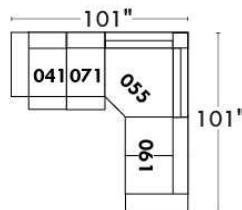

Autres | Others

Siège 23" de large | 23" Seat Width

**Fauteuil berçant,
pivotant et inclinable**
*Swivel rocking
motion chair*

Autres | Others

MONTE-CARLO

Features: Adjustable headrest included with all items (2 with square corner). Stitching: French Stitch. In fabric: small thread & in Leather: Large flat thread. Memory foam in arms & seat cushions. Lounge Chair Reclining Back items with "Push Back" mechanism. Cupholder N/A with this style.