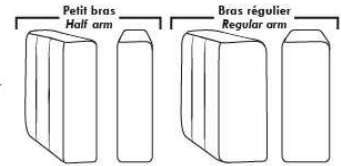

Siège 30" de large | 30" Seat Width

Spécifications | Specifications

- ☐ Appui-tête levé / Headrest up
- ☐ Appui-tête baissé / Headrest down
- ☐ Complètement incliné / Fully reclined

- (A) Hauteur complète 39" / Total Height
- (B) Hauteur appui-tête baissé 30" / Height headrest down
- (C) Hauteur du bras 24" / Arm Height
- (D) Hauteur du siège 19,5" / Seat height
- (E) Profondeur incliné 63" / Depth fully reclined
- (F) Profondeur d'assise 20" / Seat depth

Autres | Others