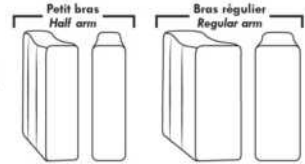

Items avec siège de 30" | Items with 30" seat

Spécifications | Specifications

1. ☐ Appui-tête levé / Headrest up
   - ☐ Appui-tête baissé / Headrest down
   - ☐ Complètement incliné / Fully reclined
- (A) Hauteur complète 40" / Total Height
  - (B) Hauteur appui-tête baissé 33" / Height headrest down
  - (C) Hauteur du bras 24" / Arm Height
  - (D) Hauteur du siège 19,5" / Seat height
  - (E) Profondeur incliné 65" / Depth fully reclined
  - (F) Profondeur d'assise 20" ou/ou 22" / Seat depth

Autres | Others

www.jaymar.ca
Toutes les dimensions indiquées sont au pouce près. Nos produits sont fabriqués à la main et des variations mineures peuvent survenir.
All dimensions indicated are to the nearest inch. Our product is hand-made and minor variations can occur.