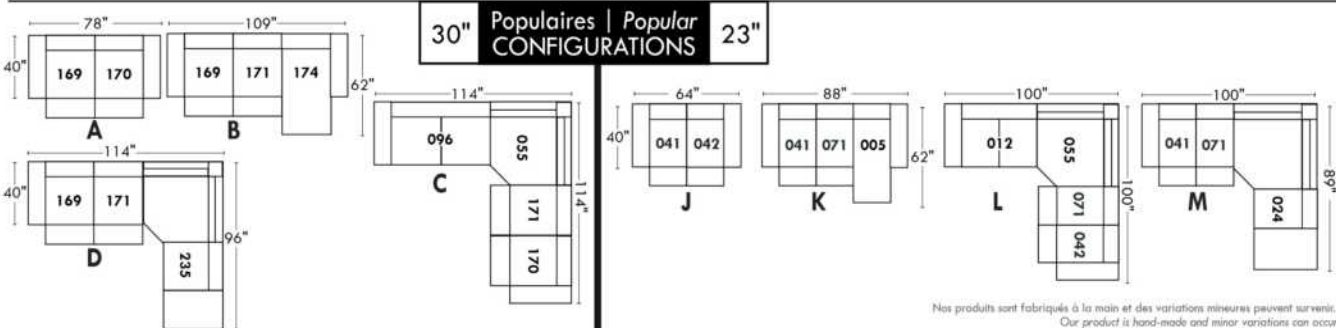

30" Populaires | Popular CONFIGURATIONS 23"