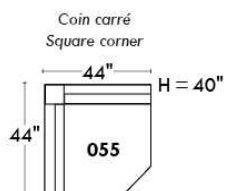

Autres | Others

Siège 23" de large | 23" Seat Width

Fauteuil berçant, pivotant et inclinable
Swivel rocking motion chair

Autres | Others

MELBOURNE

FEATURES:

*Wall hugger power recliners with full footrest (manual n/a). Manual adjustable headrest on all items (2 on square corner & stationary on wedge). Seat cushions with shaped foam + 1" layer of memory foam on top; arm with memory foam. Stitching: Small thread in fabric & large flat thread in leather. Lounge chair reclining back items with "Push Back" mechanism; wall clearance 10".