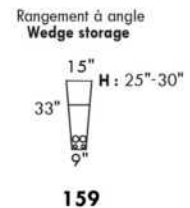

SIÈGE 22" DE LARGE | 22" SEAT WIDTH