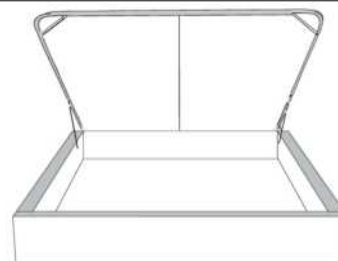

Avec rangement | With Storage
430-431-432-433