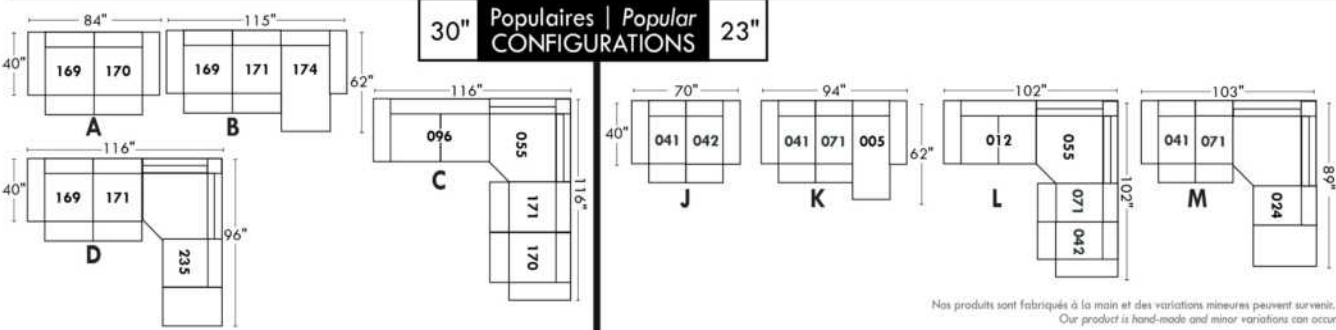

30" Populaires | Popular CONFIGURATIONS 23"