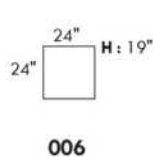

SIÈGE 22" DE LARGE | 22" SEAT WIDTH