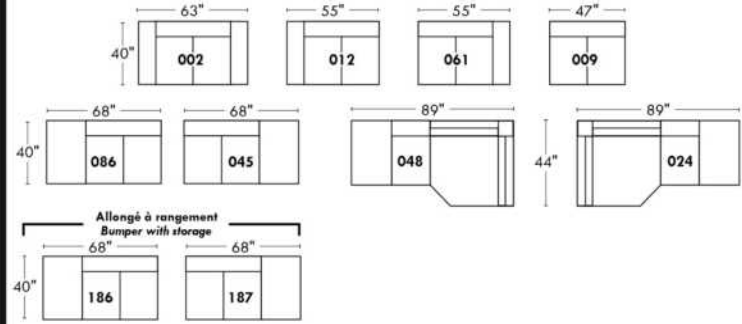

Siège 23" de large | 23" Seat Width