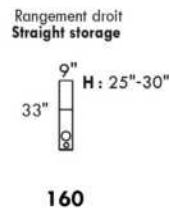

SIÈGE 22" DE LARGE | 22" SEAT WIDTH