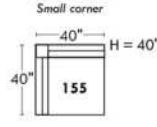

Petit coin carré / Small corner