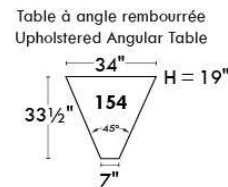

Autres | Others

Siège 23" de large | 23" Seat Width

**Fauteuil berçant,
pivotant et inclinable**
*Swivel rocking
motion chair*

Autres | Others

MONTE-CARLO

Features: Adjustable headrest included with all items (2 with square corner). Stitching: French Stitch. In fabric: small thread & in Leather: Large flat thread. Memory foam in arms & seat cushions. Lounge Chair Reclining Back items with "Push Back" mechanism. Cupholder N/A with this style.