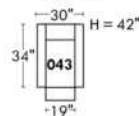

Autres | Others

Fauteuil berçant, pivotant et inclinable

N'est pas un mécanisme protège-mur
Dégagement mural: 16"

Swivel, rocking motion chair

Not a wall hugger mechanism
Wall clearance: 16"

Simple / Single