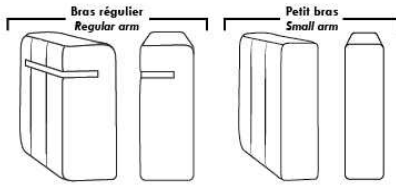

HAMBOURG

OPTIMA

Spécifications | Specifications

- ☐ Appui-tête levé / Headrest up
- ☐ Appui-tête baissé / Headrest down
- ☐ Complètement incliné / Fully reclined

(A) Hauteur complète 40" / Total Height
(B) Hauteur appui-tête baissé 33" / Height headrest down
(C) Hauteur du bras 24" / Arm Height
(D) Hauteur du siège 19,5" / Seat height
(E) Profondeur inclinée 65" / Depth fully reclined
(F) Profondeur d'assise 20" ou/ou 22" / Seat depth
(G) Profondeur appui-tête monté 36" / Depth with headrest up

Siège 30" de large | 30" Seat Width

Siège 23" de large | 23" Seat Width

Autres | Others

Fauteuil berçant, pivotant et inclinable
Swivel, rocking motion chair

N'est pas un mécanisme protège-mur / Not a wall hugger mechanism
Dégagement mural: 16" / Wall clearance: 16"

Simple / Single: 30" x 34" x 19" H=42" (043)

Double: 33" x 34" x 22" H=42" (163)

Centre rond / Wedge (050): 49" x 49" x 33" H

Coin carré / Square corner (055): 44" x 44" x 40" H

Petit coin carré / Small corner (155): 40" x 40" x 40" H

Pouf à rangement / Storage ottoman (124): 30" x 22" x 17" H

Rangement à angle / Wedge storage (159): 25" x 35" x 10" H=22"

Rangement droit / Straight storage (160): 10" x 35" x 22" H

Petit rangement à angle / Small Wedge storage (190): 20" x 35" x 10" H=22"

30" Populaires | Popular CONFIGURATIONS 23"

Nos produits sont fabriqués à la main et des variations mineures peuvent survenir. Our product is hand-made and minor variations can occur.