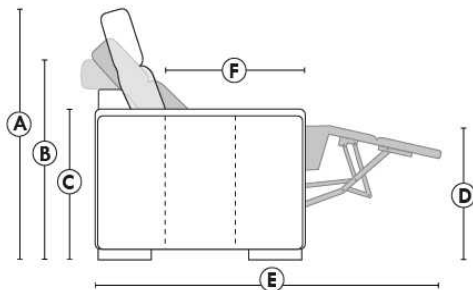

Spécifications | Specifications

- ☐ Appui-tête levé / Headrest up
- ☐ Appui-tête baissé / Headrest down
- ☐ Complètement incliné / Fully reclined

- (A) Hauteur complète 39" / Total Height
- (B) Hauteur appui-tête baissé 30" / Height headrest down
- (C) Hauteur du bras 24" / Arm Height
- (D) Hauteur du siège 19,5" / Seat height
- (E) Profondeur incliné 63" / Depth fully reclined
- (F) Profondeur d'assise 20" / Seat depth

Autres | Others