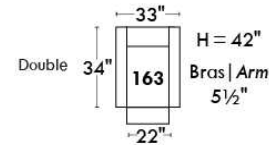

Autres | Others

Siège 23" de large | 23" Seat Width

Fauteuil berçant,
pivotant et inclinable

Swivel rocking
motion chair

Autres | Others

JESSE

Features: Adjustable headrest included (2 on square corner). Stitching: Small thread in fabric and large flat thread in leather. Memory foam in seat cushions. Lounge chair reclining back items with "Push Back" mechanism. Chairs #043 & #163: Have NO METAL BAR on arm.