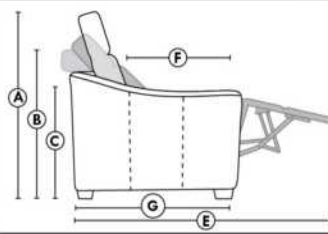

Spécifications | Specifications