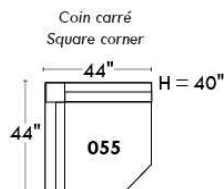

Autres | Others

Siège 23" de large | 23" Seat Width

**Fauteuil berçant,
pivotant et inclinable**
*Swivel rocking
motion chair*

Autres | Others

MONTE-CARLO

Features: Adjustable headrest included with all items (2 with square corner). Stitching: French Stitch. In fabric: small thread & in Leather: Large flat thread. Memory foam in arms & seat cushions. Lounge Chair Reclining Back items with "Push Back" mechanism. Cupholder N/A with this style.