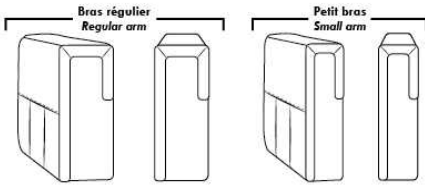

COLOGNE

OPTIMA

Spécifications | Specifications

☐ Appui-tête levé / Headrest up
☐ Appui-tête baissé / Headrest down
☐ Complètement incliné / Fully reclined

(A) Hauteur complète 40" / Total Height
(B) Hauteur appui-tête baissé 33" / Height headrest down
(C) Hauteur du bras 24" / Arm Height
(D) Hauteur du siège 19,5" / Seat height
(E) Profondeur inclinée 65" / Depth fully reclined
(F) Profondeur d'assise 20" ou/ou 22" / Seat depth
(G) Profondeur appui-tête monté 36" / Depth with headrest up

Siège 30" de large | 30" Seat Width

79" 40" 095
70" 40" 096
70" 40" 097
61" 40" 021
96" 40" 234
44" 40" 167
82" 40" 168
96" 44" 235
82" 40" 223
82" 40" 224
49" 40" 017
40" 40" 175
40" 40" 176
31" 40" 177
40" 62" 173
40" 42"/44" Profondeur Depth 174
49" 40" 165
40" 40" 169
40" 40" 170
31" 40" 171
40" 62" 230
40" 42"/44" Profondeur Depth 231
52" 40" 178
52" 40" 179
52" 40" 221
52" 40" 222

Siège 23" de large | 23" Seat Width

65" 40" 002
56" 40" 012
56" 40" 061
47" 40" 009
68" 40" 086
68" 40" 045
89" 40" 048
89" 44" 024
68" 40" 186
68" 40" 187
42" 40" 001
33" 40" 057
33" 40" 056
24" 40" 051
33" 62" 011
33" 62" 005
42"/44" Profondeur Depth
45" 40" 088
45" 40" 089
42" 40" 044
33" 40" 041
33" 40" 042
24" 40" 071
33" 62" 232
33" 62" 233
42"/44" Profondeur Depth
45" 40" 188
45" 40" 189
89" 40" 003
80" 40" 052
80" 40" 053
71" 40" 040

Autres | Others

Fauteuil berçant, pivotant et inclinable / **Swivel, rocking motion chair**

N'est pas un mécanisme protège-mur / Not a wall hugger mechanism
Dégagement mural: 16" / Wall clearance: 16"

Simple / Single: 30" H=42", 34", 19"
Double: 33" H=42", 34", 22"

Centre rond / Wedge: 49" H=33", 49" 050

Coin carré / Square corner: 44" H=40", 44" 055

Petit coin carré / Small corner: 40" H=40", 40" 155

Pouf à rangement / Storage ottoman: 30" H=17", 22" 124

Rangement à angle / Wedge storage: 25" H=22", 35" 159

Rangement droit / Straight storage: 10" H=22", 35" 160

Petit rangement à angle / Small Wedge storage: 20" H=22", 35" 190

30" Populaires | Popular CONFIGURATIONS 23"

80" 40" 169 170
111" 40" 169 171 174
115" 40" 096 055 171 170
66" 40" 041 042
90" 40" 041 071 005
101" 40" 012 055 071 042
101" 40" 041 071 024
115" 40" 169 171 235
115" 62" 096 055 171 170