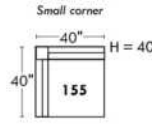

Petit coin carré / Small corner