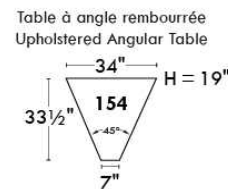

Autres | Others

Siège 23" de large | 23" Seat Width

**Fauteuil berçant,
pivotant et inclinable**
*Swivel rocking
motion chair*

Autres | Others

MONTE-CARLO

Features: Adjustable headrest included with all items (2 with square corner). Stitching: French Stitch. In fabric: small thread & in Leather: Large flat thread. Memory foam in arms & seat cushions. Lounge Chair Reclining Back items with "Push Back" mechanism. Cupholder N/A with this style.