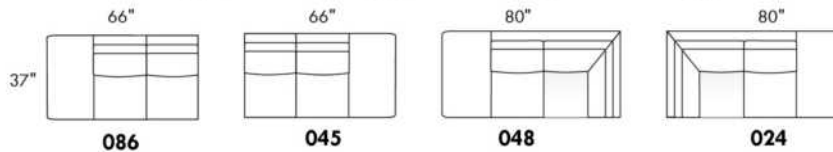

ODESSA

Hauteur complète 35" | Hauteur de siège 19" | Hauteur devant bras 25" | Profondeur d'assise 21"/22"
Total Height 35" | Seat Height 19" | Arm Height 25" | Seat Depth 21"/22"

www.jaymar.ca