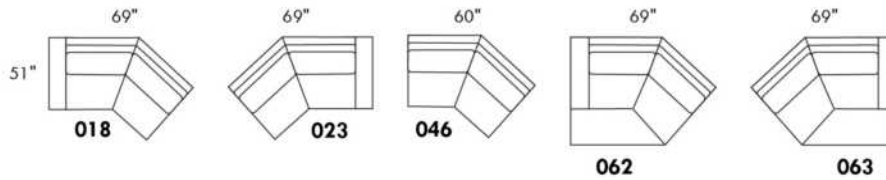

ODESSA

Hauteur complète 35" | Hauteur de siège 19" | Hauteur devant bras 25" | Profondeur d'assise 21"/22"
Total Height 35" | Seat Height 19" | Arm Height 25" | Seat Depth 21"/22"

www.jaymar.ca