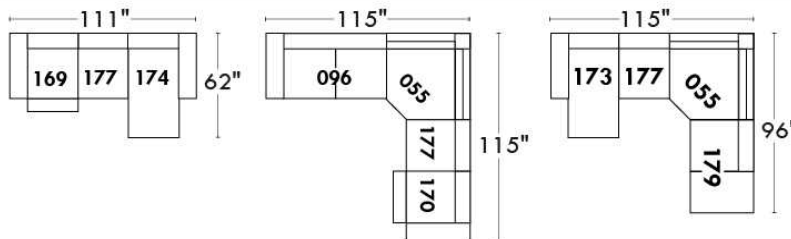

Autres | Others

Siège 23" de large | 23" Seat Width

**Fauteuil berçant,
pivotant et inclinable**
*Swivel rocking
motion chair*

Autres | Others

MONTE-CARLO

Features: Adjustable headrest included with all items (2 with square corner). Stitching: French Stitch. In fabric: small thread & in Leather: Large flat thread. Memory foam in arms & seat cushions. Lounge Chair Reclining Back items with "Push Back" mechanism. Cupholder N/A with this style.