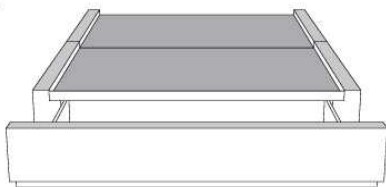

Rangement à tiroir frontal
With Front Drawer
440-441

Base lit simple N/D | Single base N/A