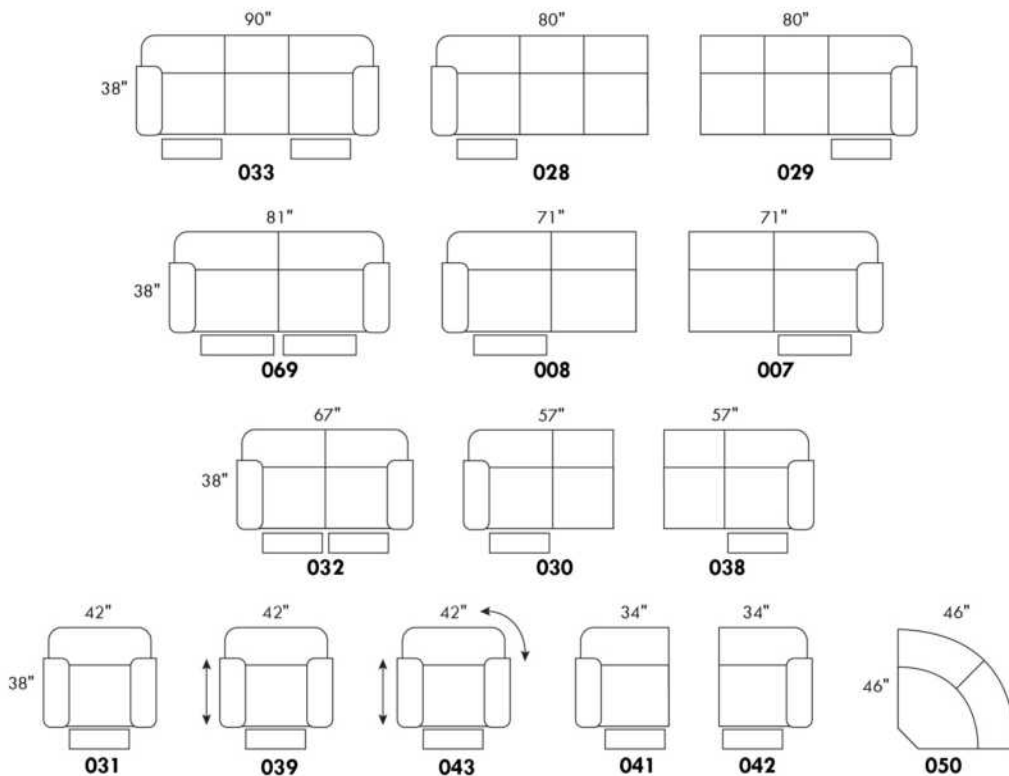

32100

Hauteur complète 40" | Hauteur de siège 19" | Hauteur devant bras 24" | Profondeur d'assise 21"
Total Height 40" | Seat Height 19" | Arm Height 24" | Seat Depth 21"