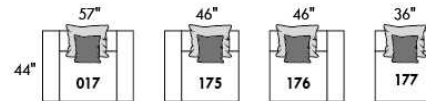

FASHION II

COUSSINS CARRÉS - DOS APPARENT
SQUARE CUSHIONS - VISIBLE BACK

833 26 x 7 x 19
834 16 x 6 x 16