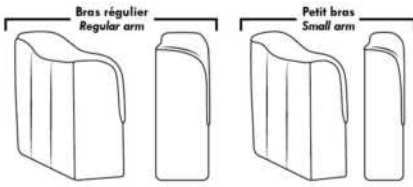

BROOKLYN

OPTIMA

Spécifications | Specifications

☐ Appui-tête levé / Headrest up
☐ Appui-tête baissé / Headrest down
☐ Complètement incliné / Fully reclined

(A) Hauteur complète 40" / Total Height
(B) Hauteur appui-tête baissé 33" / Height headrest down
(C) Hauteur du bras 24" / Arm Height
(D) Hauteur du siège 19,5" / Seat height
(E) Profondeur inclinée 65" / Depth fully reclined
(F) Profondeur d'assise 20" ou/ou 22" / Seat depth
(G) Profondeur appui-tête monté 36" / Depth with headrest up

Siège 30" de large | 30" Seat Width

80" 71" 71" 61"
40" 095 096 097 021
96" 82" 82"
40" 234 167 168
44"
96" 82" 82"
44" 235 223 224
Allongé à rangement / Bumper with storage
50" 41" 41" 31" 41" 41"
40" 017 175 176 177 173 62" 174
42"/44" Profondeur Depth
Inclinable / Motion 41" 41" 31" 41" 41"
40" 165 169 170 171 230 62" 231
42"/44" Profondeur Depth
Dos inclinable / Push back
Allongé à rangement / Bumper with storage
52" 52" 52" 52"
40" 178 179 221 222

Siège 23" de large | 23" Seat Width

66" 57" 57" 47"
40" 002 012 061 009
68" 68" 89" 89"
40" 086 045 048 024
44"
68" 68"
40" 186 187
Allongé à rangement / Bumper with storage
43" 34" 34" 24" 34" 34"
40" 001 057 056 051 011 62" 005
42"/44" Profondeur Depth
Inclinable / Motion 34" 34" 24" 34" 34"
40" 044 041 042 071 232 62" 233
42"/44" Profondeur Depth
Dos inclinable / Push back
Allongé à rangement / Bumper with storage
45" 45"
40" 088 089 45" 45"
40" 188 189
90" 81" 81" 71"
40" 003 052 053 040

Autres | Others

Fauteuil berçant, pivotant et inclinable / **Swivel, rocking motion chair**
N'est pas un mécanisme protège-mur / Not a wall hugger mechanism
Dégagement mural: 16" / Wall clearance: 16"

30" Populaires | Popular CONFIGURATIONS 23"

81" 113" 116" 116" 102" 102"
40" 169 170 169 171 174 096 055 041 042 041 071 005 012 055 041 071 024
62" 116" 102" 102"
40" 169 171 235 171 170 042 071 042 89"