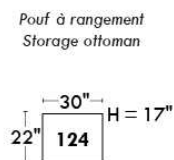

Autres | Others

Siège 23" de large | 23" Seat Width

Fauteuil berçant, pivotant et inclinable
Swivel rocking motion chair

Autres | Others

MELBOURNE

FEATURES:

*Wall hugger power recliners with full footrest (manual n/a). Manual adjustable headrest on all items (2 on square corner & stationary on wedge). Seat cushions with shaped foam + 1" layer of memory foam on top; arm with memory foam. Stitching: Small thread in fabric & large flat thread in leather. Lounge chair reclining back items with "Push Back" mechanism; wall clearance 10".