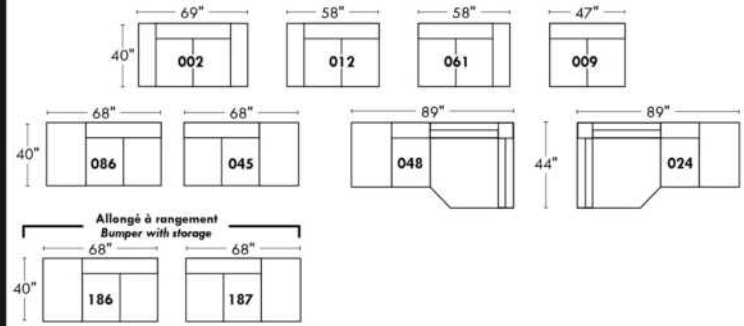

Siège 23" de large | 23" Seat Width