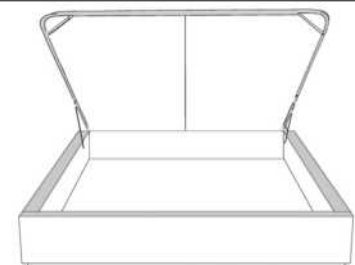

Avec rangement | With Storage
430-431-432-433