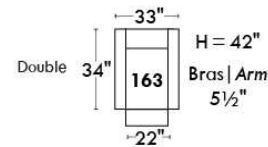

Autres | Others

Siège 23" de large | 23" Seat Width

Fauteuil berçant,
pivotant et inclinable

Swivel rocking
motion chair

Autres | Others

JESSE

Features: Adjustable headrest included (2 on square corner). Stitching: Small thread in fabric and large flat thread in leather. Memory foam in seat cushions. Lounge chair reclining back items with "Push Back" mechanism. Chairs #043 & #163: Have NO METAL BAR on arm.