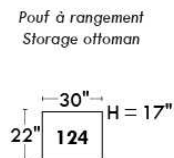

Autres | Others