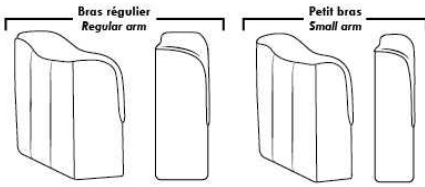

LEONARDO

OPTIMA

Spécifications | Specifications

☐ Appui-tête levé / Headrest up
☐ Appui-tête baissé / Headrest down
☐ Complètement incliné / Fully reclined

(A) Hauteur complète 40" / Total Height
(B) Hauteur appui-tête baissé 33" / Height headrest down
(C) Hauteur du bras 24" / Arm Height
(D) Hauteur du siège 19,5" / Seat height
(E) Profondeur inclinée 65" / Depth fully reclined
(F) Profondeur d'assise 20" ou/ou 22" / Seat depth
(G) Profondeur appui-tête monté 36" / Depth with headrest up

Siège 30" de large | 30" Seat Width

Siège 23" de large | 23" Seat Width

Autres | Others

Fauteuil berçant, pivotant et inclinable / **Swivel, rocking motion chair**
N'est pas un mécanisme protège-mur / Not a wall hugger mechanism
Dégagement mural: 16" / Wall clearance: 16"

30" Populaires | Popular CONFIGURATIONS 23"