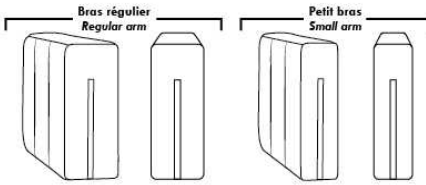

MONTEREY

OPTIMA

Spécifications | Specifications

- ☐ Appui-tête levé Headrest up
- ☐ Appui-tête baissé Headrest down
- ☐ Complètement incliné Fully reclined

(A) Hauteur complète 40" Total Height
(B) Hauteur appui-tête baissé 33" Height headrest down
(C) Hauteur du bras 24" Arm Height
(D) Hauteur du siège 19,5" Seat height
(E) Profondeur inclinée 65" Depth fully reclined
(F) Profondeur d'assise 20" ou/ou 22" Seat depth
(G) Profondeur appui-tête monté 36" Depth with headrest up

Siège 30" de large | 30" Seat Width

79" 40" 095
70" 40" 096
70" 40" 097
61" 40" 021
96" 40" 234
82" 40" 167
82" 40" 168
96" 44" 235
82" 40" 223
82" 40" 224
49" 40" 017
40" 40" 175
40" 40" 176
31" 40" 177
40" 62" 173
40" 42"/44" Profondeur Depth 174
49" 40" 165
40" 40" 169
40" 40" 170
31" 40" 171
40" 62" 230
40" 42"/44" Profondeur Depth 231
52" 40" 178
52" 40" 179
52" 40" 221
52" 40" 222
Allongé à rangement Bumper with storage
Incinable Motion
Dos inclinable Push back

Siège 23" de large | 23" Seat Width

66" 40" 002
57" 40" 012
57" 40" 061
47" 40" 009
68" 40" 086
68" 40" 045
89" 40" 048
89" 44" 024
68" 40" 186
68" 40" 187
43" 40" 001
34" 40" 057
34" 40" 056
24" 40" 051
34" 62" 011
34" 62" 005
42"/44" Profondeur Depth
45" 40" 088
45" 40" 089
43" 40" 044
34" 40" 041
34" 40" 042
24" 40" 071
34" 62" 232
34" 62" 233
42"/44" Profondeur Depth
45" 40" 188
45" 40" 189
90" 40" 003
81" 40" 052
81" 40" 053
71" 40" 040
Allongé à rangement Bumper with storage
Incinable Motion
Dos inclinable Push back

Autres | Others

Fauteuil berçant, pivotant et inclinable
Swivel, rocking motion chair

N'est pas un mécanisme protège-mur / Not a wall hugger mechanism
Dégagement mural: 16" / Wall clearance: 16"

Simple / Single: 32" H=42", 34" 043, 19"

Double: 35" H=42", 34" 163, 22"

Centre rond Wedge: 49" H=33", 050

Coin carré Square corner: 44" H=40", 055

Petit coin carré Small corner: 40" H=40", 155

Pouf à rangement Storage ottoman: 30" H=17", 22" 124

Rangement à angle Wedge storage: 25" H=22", 35" 159, 10"

Rangement droit Straight storage: 10" H=22", 35" 160

Petit rangement à angle Small Wedge storage: 20" H=22", 35" 190, 10"

30" Populaires | Popular CONFIGURATIONS 23"

80" 40" 169 170
111" 40" 169 171 174
115" 40" 096 055 115" 171 170
115" 40" 169 171 96" 235
66" 40" 041 042
90" 40" 041 071 005
101" 40" 012 055 101" 071 042
101" 40" 041 071 89" 024