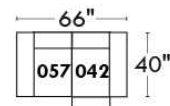

Autres | Others

Siège 23" de large | 23" Seat Width

Fauteuil berçant, pivotant et inclinable
Swivel rocking motion chair

Autres | Others

MONTE-CARLO

Features: Adjustable headrest included with all items (2 with square corner). Stitching: French Stitch. In fabric: small thread & in Leather: Large flat thread. Memory foam in arms & seat cushions. Lounge Chair Reclining Back items with "Push Back" mechanism. Cupholder N/A with this style.