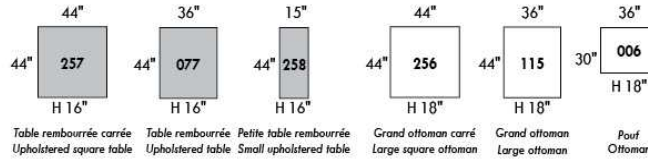

Mélanger & agencer!
Mix & Match!

Populaires | Popular CONFIGURATIONS