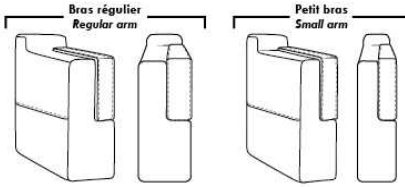

1. ☐ Appui-tête levé / Headrest up
   - ☐ Appui-tête baissé / Headrest down
   - ☐ Complètement incliné / Fully reclined
- (A) Hauteur complète 40" / Total Height
  (B) Hauteur appui-tête baissé 33" / Height headrest down
  (C) Hauteur du bras 24,5" / Arm Height
  (D) Hauteur du siège 19,5" / Seat height
  (E) Profondeur inclinée 65" / Depth fully reclined
  (F) Profondeur d'assise 20" ou/ou 22" / Seat depth
  (G) Profondeur appui-tête monté 36" / Depth with headrest up

Siège 30" de large | 30" Seat Width

Siège 23" de large | 23" Seat Width

Autres | Others

Fauteuil berçant, pivotant et inclinable

N'est pas un mécanisme protège-mur
Dégagement mural: 16"

Swivel, rocking motion chair

Not a wall hugger mechanism
Wall clearance: 16"

30" Populaires | Popular CONFIGURATIONS 23"