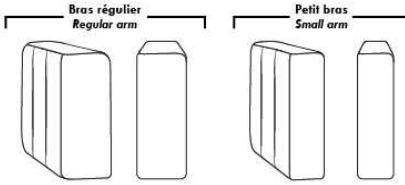

BUDAPEST

OPTIMA

Spécifications | Specifications

- ☐ Appui-tête levé / Headrest up
- ☐ Appui-tête baissé / Headrest down
- ☐ Complètement incliné / Fully reclined

- (A) Hauteur complète 40" / Total Height
- (B) Hauteur appui-tête baissé 33" / Height headrest down
- (C) Hauteur du bras 24,5" / Arm Height
- (D) Hauteur du siège 19,5" / Seat height
- (E) Profondeur inclinée 65" / Depth fully reclined
- (F) Profondeur d'assise 20" ou/ou 22" / Seat depth
- (G) Profondeur appui-tête monté 36" / Depth with headrest up

Siège 30" de large | 30" Seat Width

095, 096, 097, 021, 234, 167, 168, 235, 223, 224, 017, 175, 176, 177, 173, 174, 165, 169, 170, 171, 230, 231, 178, 179, 221, 222

Siège 23" de large | 23" Seat Width

002, 012, 061, 009, 086, 045, 048, 024, 186, 187, 001, 057, 056, 051, 011, 005, 088, 089, 044, 041, 042, 071, 232, 233, 188, 189, 003, 052, 053, 040

Autres | Others

Fauteuil berçant, pivotant et inclinable / Swivel, rocking motion chair
N'est pas un mécanisme protège-mur / Not a wall hugger mechanism
Dégagement mural: 16" / Wall clearance: 16"

043 (Simple / Single, H=42", W=30", D=19"), 163 (Double, H=42", W=33", D=22")

050 (Centre rond / Wedge, H=33", W=49"), 055 (Coin carré / Square corner, H=40", W=44"), 155 (Petit coin carré / Small corner, H=40", W=40"), 124 (Pouf à rangement / Storage ottoman, H=17", W=30", D=22"), 159 (Rangement à angle / Wedge storage, H=22", W=25", D=35"), 160 (Rangement droit / Straight storage, H=22", W=10", D=35"), 190 (Petit rangement à angle / Small Wedge storage, H=22", W=20", D=35")

30" Populaires | Popular CONFIGURATIONS 23"

A, B, C, D, J, K, L, M