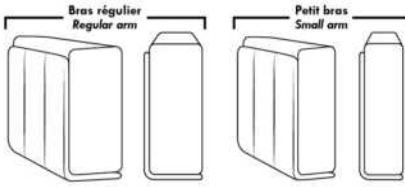

AMSTERDAM

OPTIMA