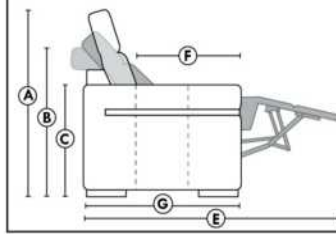

Spécifications | Specifications