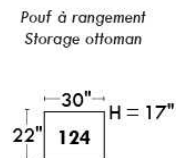

Autres | Others

Siège 23" de large | 23" Seat Width

Fauteuil berçant, pivotant et inclinable
Swivel rocking motion chair

Autres | Others

MONTE-CARLO

Features: Adjustable headrest included with all items (2 with square corner). Stitching: French Stitch. In fabric: small thread & in Leather: Large flat thread. Memory foam in arms & seat cushions. Lounge Chair Reclining Back items with "Push Back" mechanism. Cupholder N/A with this style.