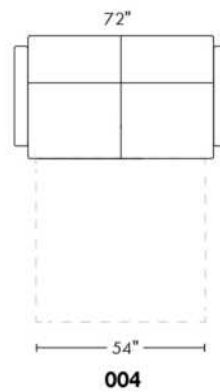

SURF

Hauteur complète 36" | Hauteur de siège 22" | Hauteur devant bras 28½" | Profondeur d'assise 21½"
Total Height 36" | Seat Height 22" | Arm Height 28½" | Seat Depth 21½"

www.jaymar.ca