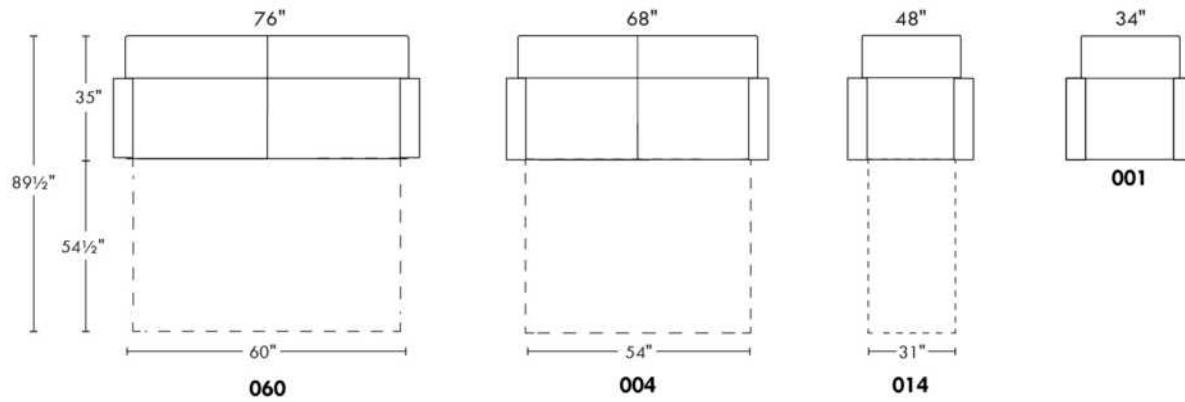

ECHO

Hauteur complète 35" | Hauteur de siège 18" | Hauteur devant bras 25½" | Profondeur d'assise 21"
Total Height 35" | Seat Height 18" | Arm Height 25½" | Seat Depth 21"

www.jaymar.ca