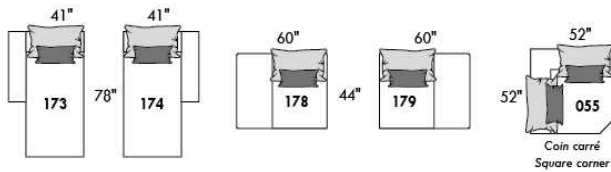

Populaires | Popular CONFIGURATIONS