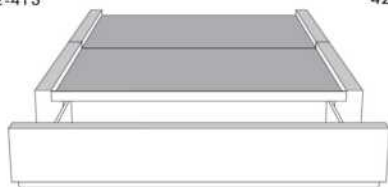

**Rangement à tiroir frontal
With Front Drawer**
440-441-442
Base lit simple N/D | Single base N/A