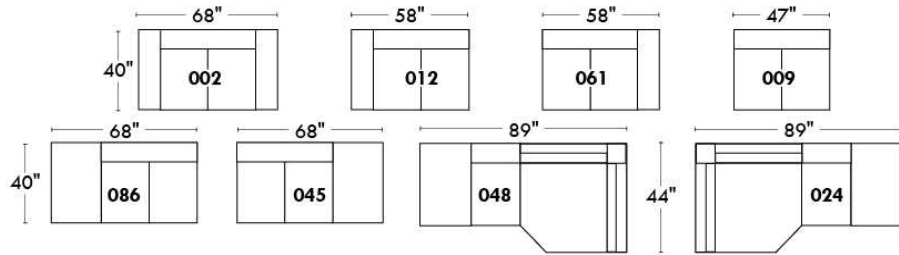

Siège 23" de large | 23" Seat Width

Fauteuil berçant,
pivotant et inclinable

Swivel rocking
motion chair

Autres | Others