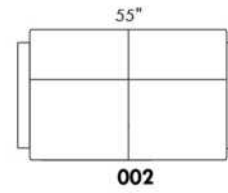

ESTHER

Hauteur complète 35" | Hauteur de siège 19" | Hauteur devant bras 26" | Profondeur d'assise 21"
Total Height 35" | Seat Height 19" | Arm Height 26" | Seat Depth 21"

www.jaymar.ca