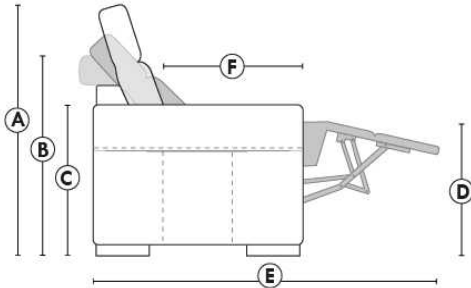

Spécifications | Specifications

- ☐ Appui-tête levé / Headrest up
- ☐ Appui-tête baissé / Headrest down
- ☐ Complètement incliné / Fully reclined

- (A) Hauteur complète 39" Total Height
- (B) Hauteur appui-tête baissé 30" Height headrest down
- (C) Hauteur du bras 24" Arm Height
- (D) Hauteur du siège 19,5" Seat height
- (E) Profondeur incliné 63" Depth fully reclined
- (F) Profondeur d'assise 20" Seat depth

Autres | Others