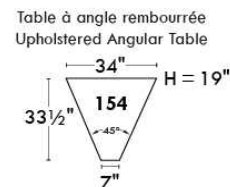

Autres | Others

Siège 23" de large | 23" Seat Width

Fauteuil berçant, pivotant et inclinable
Swivel rocking motion chair

Autres | Others

MONTE-CARLO

Features: Adjustable headrest included with all items (2 with square corner). Stitching: French Stitch. In fabric: small thread & in Leather: Large flat thread. Memory foam in arms & seat cushions. Lounge Chair Reclining Back items with "Push Back" mechanism. Cupholder N/A with this style.