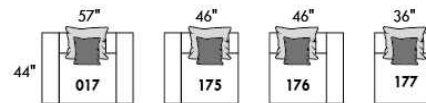

Populaires | Popular CONFIGURATIONS