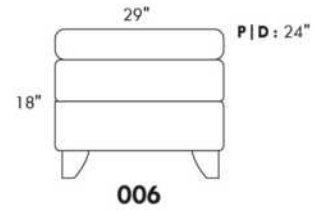

GARBO

Hauteur de siège 18" | Hauteur devant bras 27" | Profondeur d'assise 21"
Seat Height 18" | Arm Height 27" | Seat Depth 21"

www.jaymar.ca