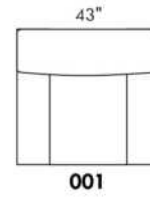

www.jaymar.ca