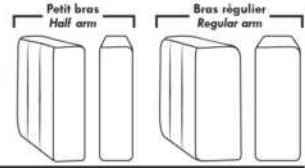

Items avec siège de 30" | Items with 30" seat