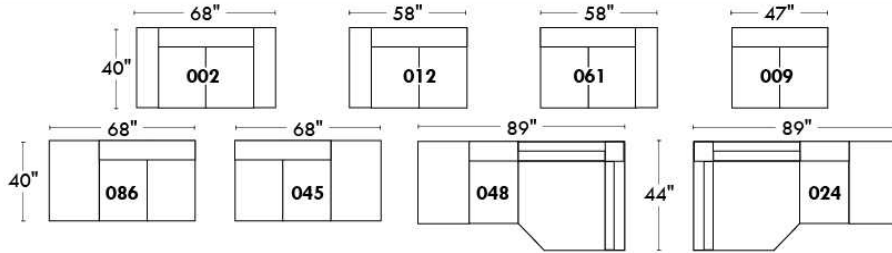

Autres | Others

Siège 23" de large | 23" Seat Width

Fauteuil berçant, pivotant et inclinable
Swivel rocking motion chair

Autres | Others

MELBOURNE

FEATURES:

*Wall hugger power recliners with full footrest (manual n/a). Manual adjustable headrest on all items (2 on square corner & stationary on wedge). Seat cushions with shaped foam + 1" layer of memory foam on top; arm with memory foam. Stitching: Small thread in fabric & large flat thread in leather. Lounge chair reclining back items with "Push Back" mechanism; wall clearance 10".