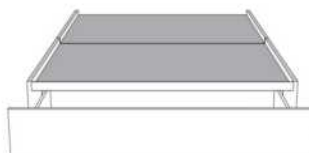

**Rangement à tiroir frontal
With Front Drawer**
540-541-542
Base lit simple N/D | Single base N/A