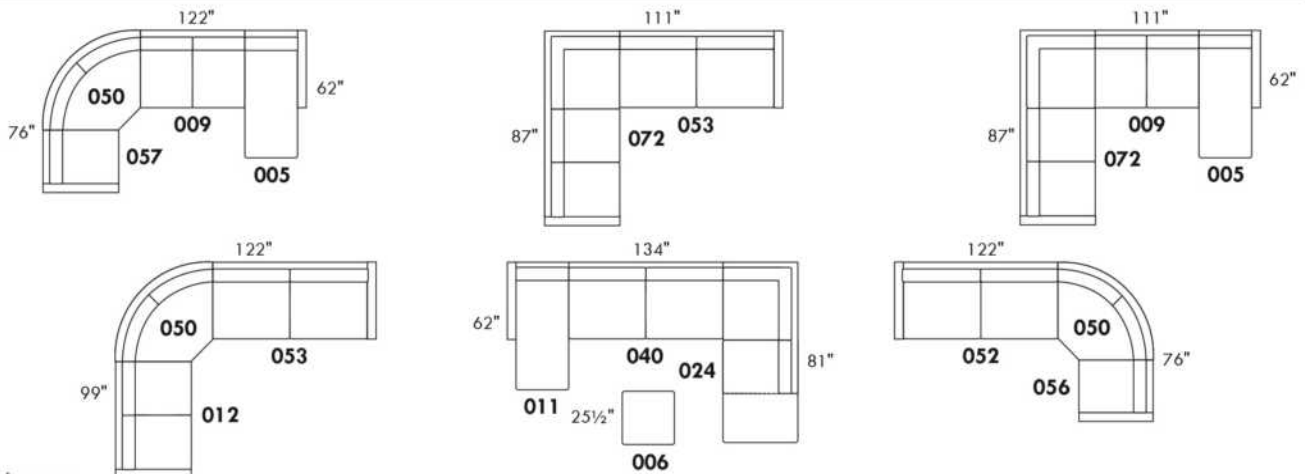

CONFIGURATIONS