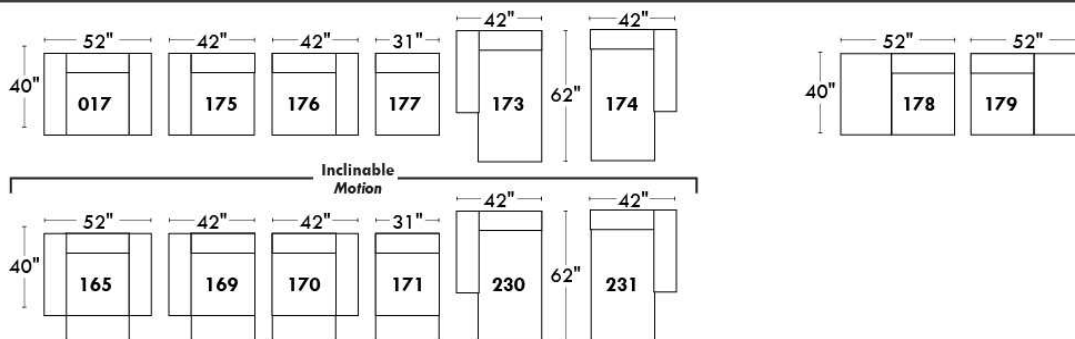

Siège 30" de large | 30" Seat Width