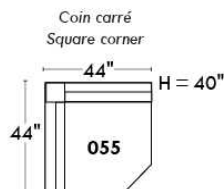

Autres | Others

Siège 23" de large | 23" Seat Width

Fauteuil berçant,
pivotant et inclinable

Swivel rocking
motion chair

Autres | Others

JESSE

Features: Adjustable headrest included (2 on square corner). Stitching: Small thread in fabric and large flat thread in leather. Memory foam in seat cushions. Lounge chair reclining back items with "Push Back" mechanism. Chairs #043 & #163: Have NO METAL BAR on arm.