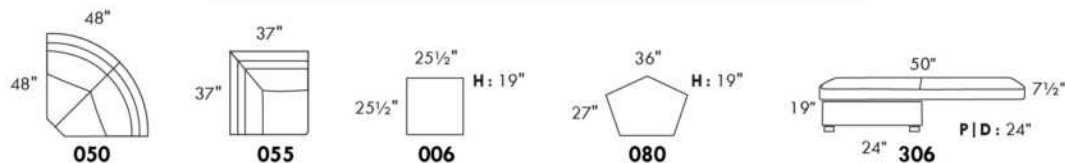

Hauteur complète 35" | Hauteur de siège 19" | Profondeur d'assise 21"/22"
Total Height 35" | Seat Height 19" | Seat Depth 21"/22"

www.jaymar.ca