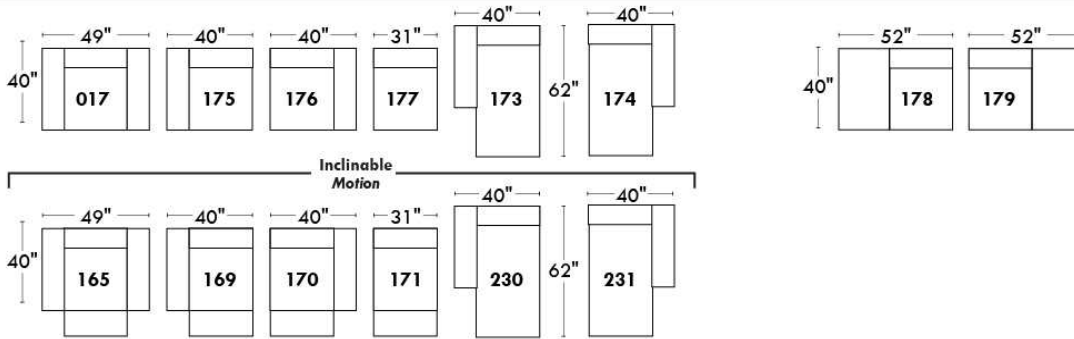

Siège 30" de large | 30" Seat Width