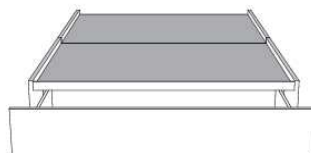

Rangement à tiroir frontal
With Front Drawer
540-541-542
Base lit simple N/D | Single base N/A