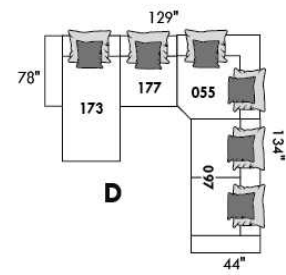

FASHION COLLECTION

FASHION I

COUSSINS PLEINE LARGEUR
FULL BACK CUSHIONS

831 34 x 7 x 19
832 24 x 6 x 10

FASHION II

COUSSINS CARRÉS - DOS APPARENT
SQUARE CUSHIONS - VISBLE BACK

833 26 x 7 x 19
834 16 x 6 x 16

Mélanger & agencer!
Mix & Match!

Populaires | Popular CONFIGURATIONS