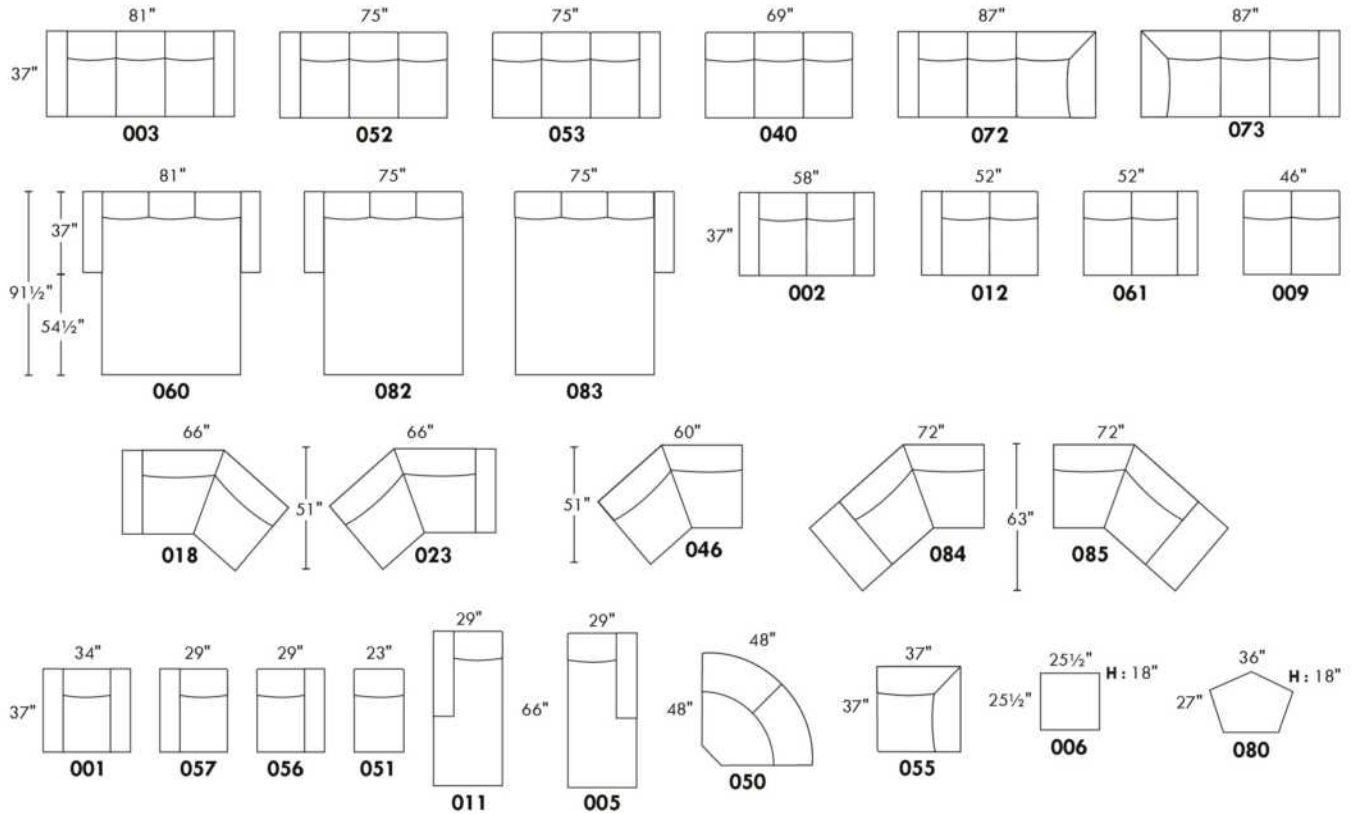

HIGH POINT

Hauteur complète 35" | Hauteur de siège 19" | Hauteur devant bras 25" | Profondeur d'assise 20"
Total Height 35" | Seat Height 19" | Arm Height 25" | Seat Depth 20"