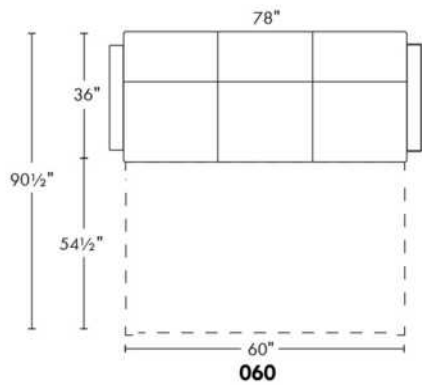

ESTHER

Hauteur complète 35" | Hauteur de siège 19" | Hauteur devant bras 26" | Profondeur d'assise 21"
Total Height 35" | Seat Height 19" | Arm Height 26" | Seat Depth 21"

www.jaymar.ca