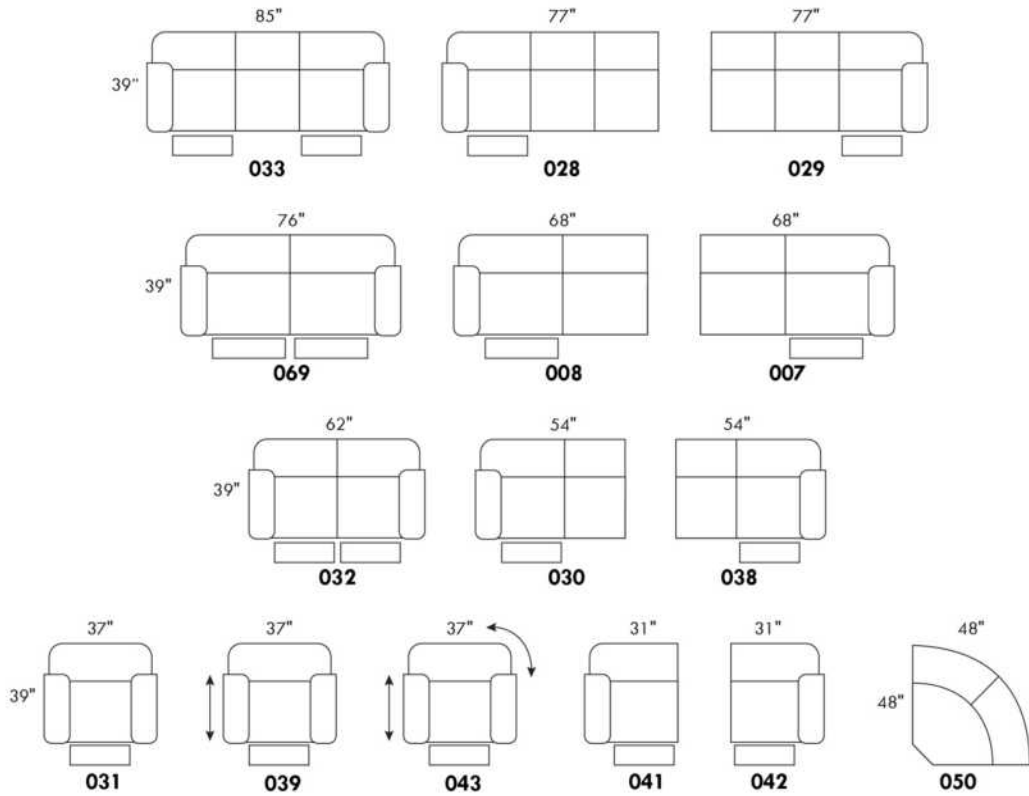

32848

Hauteur complète 38" | Hauteur de siège 19" | Hauteur devant bras 24" | Profondeur d'assise 21"
Total Height 38" | Seat Height 19" | Arm Height 24" | Seat Depth 21"