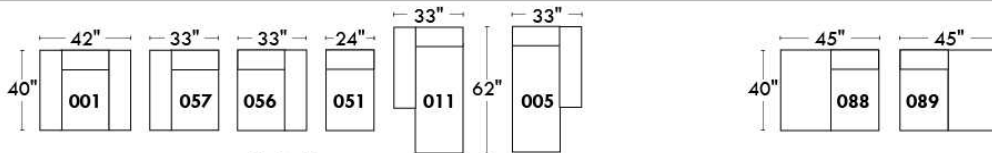

Autres | Others

Siège 23" de large | 23" Seat Width

Fauteuil berçant, pivotant et inclinable
Swivel rocking motion chair

Autres | Others

MONTE-CARLO

Features: Adjustable headrest included with all items (2 with square corner). Stitching: French Stitch. In fabric: small thread & in Leather: Large flat thread. Memory foam in arms & seat cushions. Lounge Chair Reclining Back items with "Push Back" mechanism. Cupholder N/A with this style.