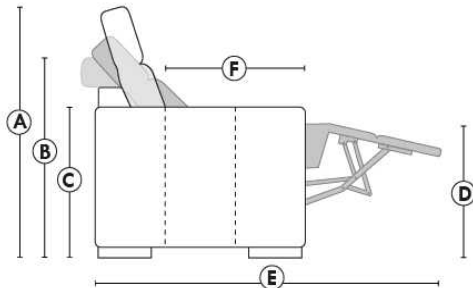

Spécifications | Specifications

- ☐ Appui-tête levé / Headrest up
- ☐ Appui-tête baissé / Headrest down
- ☐ Complètement incliné / Fully reclined

- (A) Hauteur complète 39" Total Height
- (B) Hauteur appui-tête baissé 30" Height headrest down
- (C) Hauteur du bras 24" Arm Height
- (D) Hauteur du siège 19,5" Seat height
- (E) Profondeur incliné 63" Depth fully reclined
- (F) Profondeur d'assise 20" Seat depth

Autres | Others