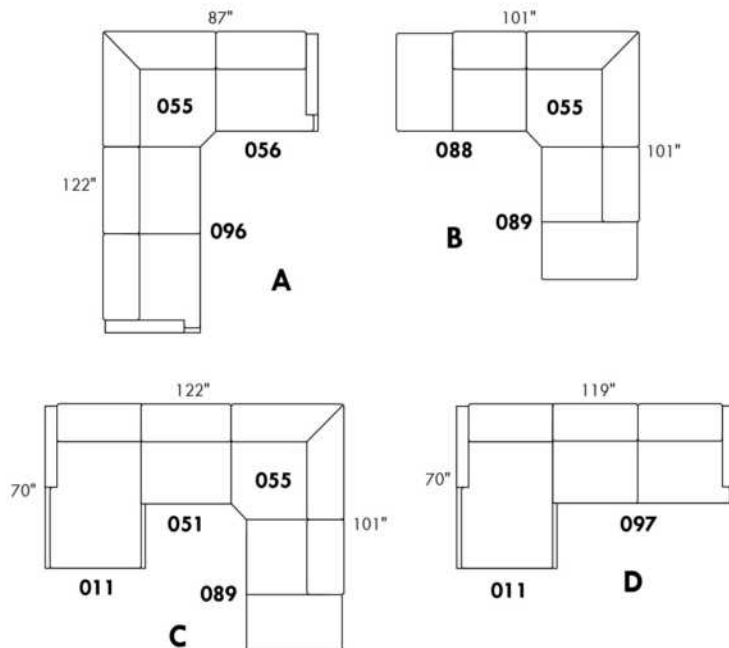

CONFIGURATIONS