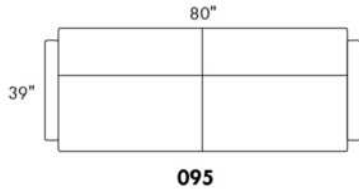

SURF

Hauteur complète 36" | Hauteur de siège 22" | Hauteur devant bras 28½" | Profondeur d'assise 21½"
Total Height 36" | Seat Height 22" | Arm Height 28½" | Seat Depth 21½"

www.jaymar.ca