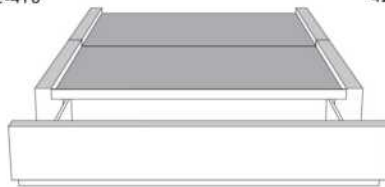

Rangement à tiroir frontal
With Front Drawer
440-441-442
Base lit simple N/D | Single base N/A