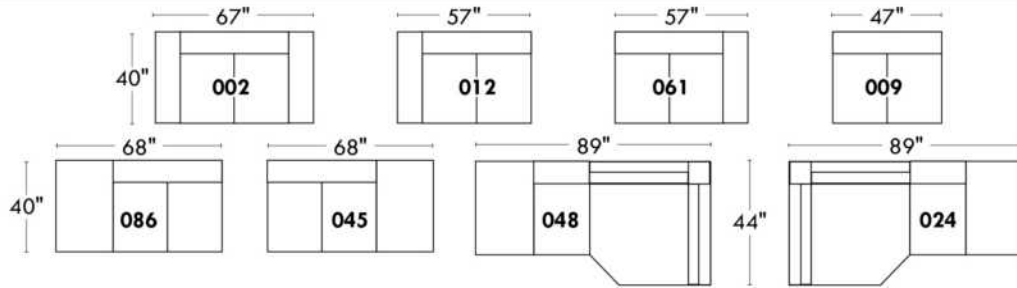

Items avec siège de 23" | Items with 23" seat