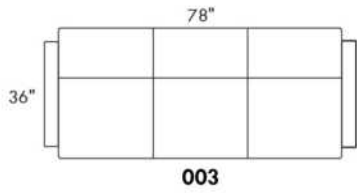

ESTHER

Hauteur complète 35" | Hauteur de siège 19" | Hauteur devant bras 26" | Profondeur d'assise 21"
Total Height 35" | Seat Height 19" | Arm Height 26" | Seat Depth 21"

www.jaymar.ca