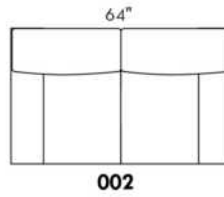

HARRISON

Hauteur complète 36" | Hauteur de siège 19" | Hauteur devant bras 26" | Profondeur d'assise 21"
Total Height 36" | Seat Height 19" | Arm Height 26" | Seat Depth 21"

www.jaymar.ca