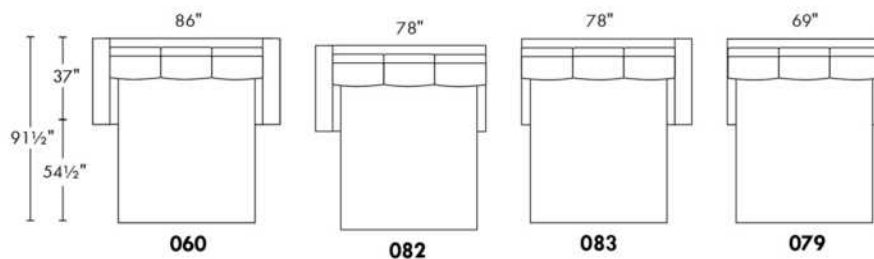

Hauteur complète 35" | Hauteur de siège 19" | Profondeur d'assise 21"/22"
Total Height 35" | Seat Height 19" | Seat Depth 21"/22"

www.jaymar.ca