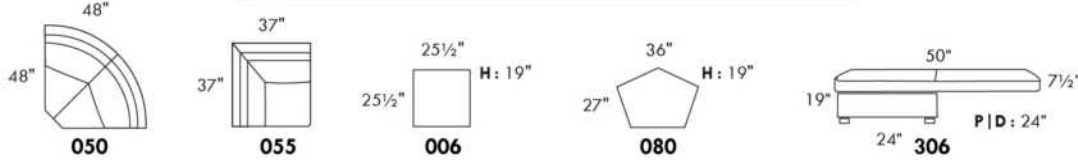

TRISTAN

Hauteur complète 35" | Hauteur de siège 19" | Profondeur d'assise 21"/22"
Total Height 35" | Seat Height 19" | Seat Depth 21"/22"