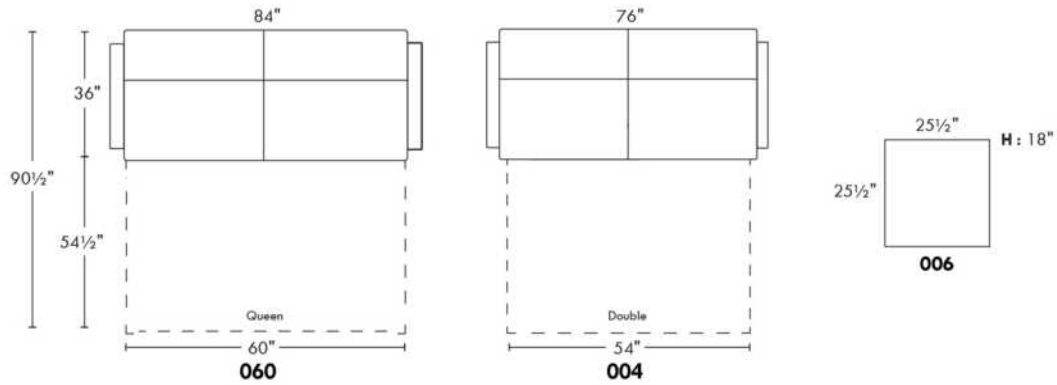

NEW YORK

Hauteur complète 33" | Hauteur de siège 17" | Hauteur devant bras 24" | Profondeur d'assise 21"
Total Height 33" | Seat Height 17" | Arm Height 24" | Seat Depth 21"

www.jaymar.ca