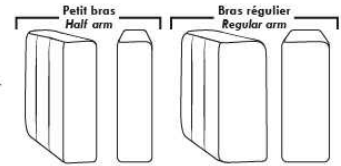

Autres | Others

Siège 23" de large | 23" Seat Width

Fauteuil berçant,
pivotant et inclinable

Swivel rocking
motion chair

Autres | Others

JESSE

Features: Adjustable headrest included (2 on square corner). Stitching: Small thread in fabric and large flat thread in leather. Memory foam in seat cushions. Lounge chair reclining back items with "Push Back" mechanism. Chairs #043 & #163: Have NO METAL BAR on arm.