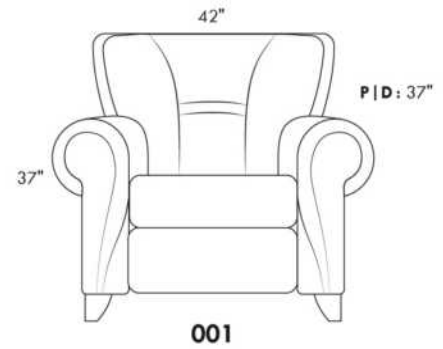

ERICA

Hauteur de siège 20" | Hauteur devant bras 26" | Profondeur d'assise 21"
Seat Height 20" | Arm Height 26" | Seat Depth 21"

www.jaymar.ca