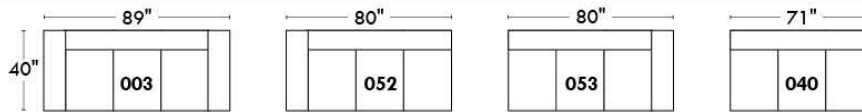

Siège 23" de large | 23" Seat Width