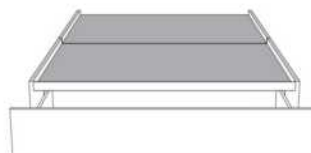

**Rangement à tiroir frontal
With Front Drawer**
540-541-542
Base lit simple N/D | Single base N/A