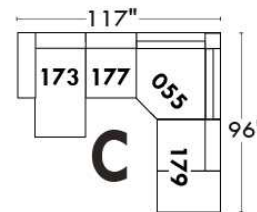

Autres | Others