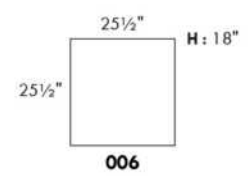

ESTHER

Hauteur complète 35" | Hauteur de siège 19" | Hauteur devant bras 26" | Profondeur d'assise 21"
Total Height 35" | Seat Height 19" | Arm Height 26" | Seat Depth 21"

www.jaymar.ca