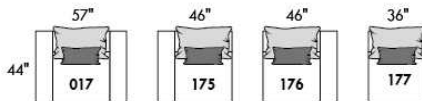

FASHION II

COUSSINS CARRÉS - DOS APPARENT
SQUARE CUSHIONS - VISBLE BACK

833 26 x 7 x 19
834 16 x 6 x 16