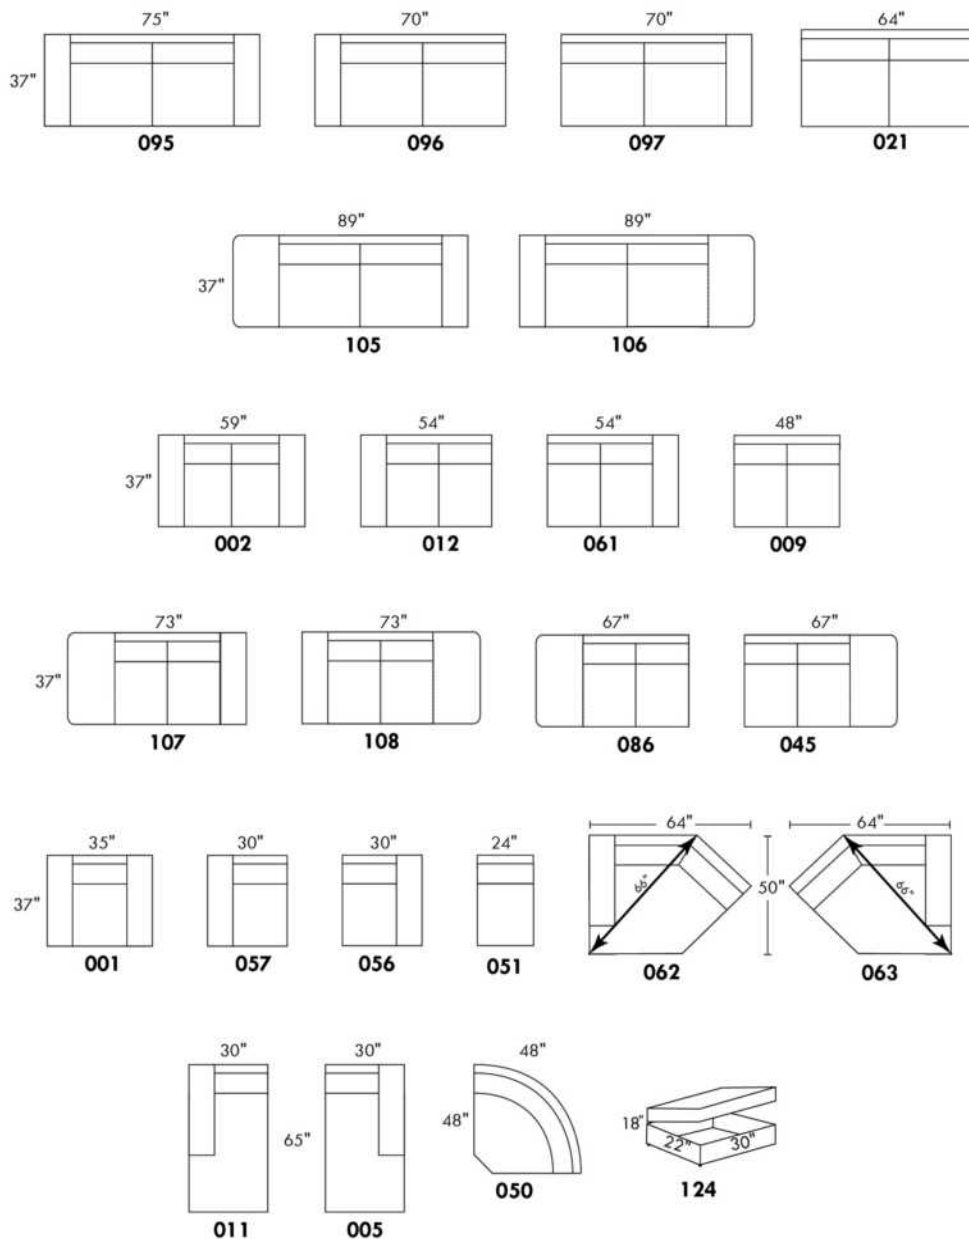

BRASILIA

Hauteur complète 33" | Hauteur de siège 19" | Hauteur devant bras 25" | Profondeur d'assise 21"
Total Height 33" | Seat Height 19" | Arm Height 25" | Seat Depth 21"

www.jaymar.ca