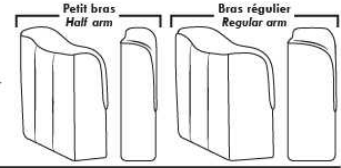

RODOLFO

LINEA 30