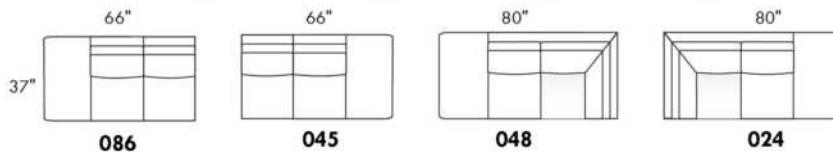

Hauteur complète 35" | Hauteur de siège 19" | Profondeur d'assise 21"/22"
Total Height 35" | Seat Height 19" | Seat Depth 21"/22"

www.jaymar.ca