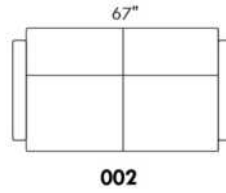

SURF

Hauteur complète 36" | Hauteur de siège 22" | Hauteur devant bras 28½" | Profondeur d'assise 21½"
Total Height 36" | Seat Height 22" | Arm Height 28½" | Seat Depth 21½"

www.jaymar.ca