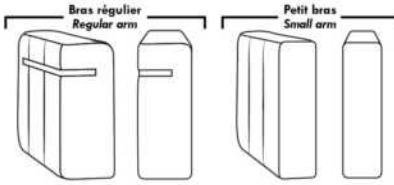

ROTTERDAM

OPTIMA