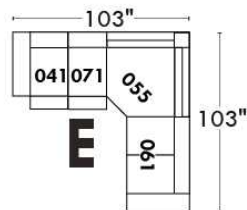

Autres | Others

Siège 23" de large | 23" Seat Width

Fauteuil berçant, pivotant et inclinable
Swivel rocking motion chair

Autres | Others

MELBOURNE

FEATURES:

*Wall hugger power recliners with full footrest (manual n/a). Manual adjustable headrest on all items (2 on square corner & stationary on wedge). Seat cushions with shaped foam + 1" layer of memory foam on top; arm with memory foam. Stitching: Small thread in fabric & large flat thread in leather. Lounge chair reclining back items with "Push Back" mechanism; wall clearance 10".