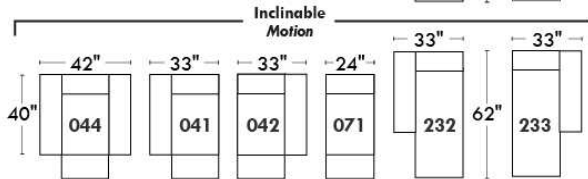

Autres | Others

Siège 23" de large | 23" Seat Width

Fauteuil berçant, pivotant et inclinable
Swivel rocking motion chair

Autres | Others

MONTE-CARLO

Features: Adjustable headrest included with all items (2 with square corner). Stitching: French Stitch. In fabric: small thread & in Leather: Large flat thread. Memory foam in arms & seat cushions. Lounge Chair Reclining Back items with "Push Back" mechanism. Cupholder N/A with this style.