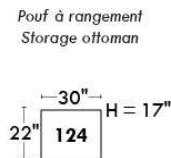

Autres | Others

Siège 23" de large | 23" Seat Width

Fauteuil berçant, pivotant et inclinable
Swivel rocking motion chair

Autres | Others

MONTE-CARLO

Features: Adjustable headrest included with all items (2 with square corner). Stitching: French Stitch. In fabric: small thread & in Leather: Large flat thread. Memory foam in arms & seat cushions. Lounge Chair Reclining Back items with "Push Back" mechanism. Cupholder N/A with this style.