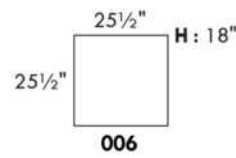

HARRISON

Hauteur complète 36" | Hauteur de siège 19" | Hauteur devant bras 26" | Profondeur d'assise 21"
Total Height 36" | Seat Height 19" | Arm Height 26" | Seat Depth 21"

www.jaymar.ca