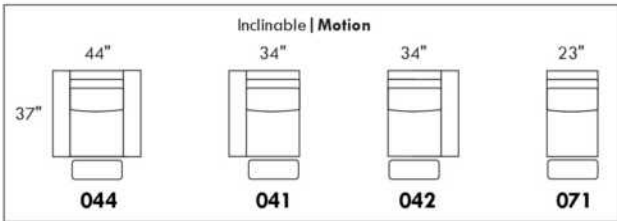

TRISTAN

Hauteur complète 35" | Hauteur de siège 19" | Profondeur d'assise 21"/22"
Total Height 35" | Seat Height 19" | Seat Depth 21"/22"