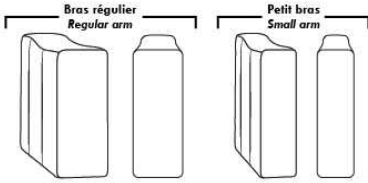

Spécifications | Specifications

☐ Appui-tête levé / Headrest up
☐ Appui-tête baissé / Headrest down
☐ Complètement incliné / Fully reclined

(A) Hauteur complète 40" / Total Height
(B) Hauteur appui-tête baissé 33" / Height headrest down
(C) Hauteur du bras 26" / Arm Height
(D) Hauteur du siège 19,5" / Seat height
(E) Profondeur inclinée 65" / Depth fully reclined
(F) Profondeur d'assise 20" ou/ou 22" / Seat depth
(G) Profondeur appui-tête monté 36" / Depth with headrest up

Siège 30" de large | 30" Seat Width

80" 095, 71" 096, 71" 097, 61" 021
96" 234, 82" 167, 82" 168
96" 235, 82" 223, 82" 224 (Allongé à rangement / Bumper with storage)
51" 017, 41" 175, 41" 176, 31" 177, 41" 173, 41" 174 (42"/44" Profondeur Depth)
51" 165, 41" 169, 41" 170, 31" 171, 41" 230, 41" 231 (42"/44" Profondeur Depth)
52" 178, 52" 179, 52" 221, 52" 222 (Allongé à rangement / Bumper with storage)

Siège 23" de large | 23" Seat Width

66" 002, 57" 012, 57" 061, 47" 009
68" 086, 68" 045, 89" 048, 89" 024
68" 186, 68" 187 (Allongé à rangement / Bumper with storage)
44" 001, 34" 057, 34" 056, 24" 051, 34" 011, 34" 005 (42"/44" Profondeur Depth)
45" 088, 45" 089
44" 044, 34" 041, 34" 042, 24" 071, 34" 232, 34" 233 (42"/44" Profondeur Depth)
45" 188, 45" 189 (Allongé à rangement / Bumper with storage)
90" 003, 81" 052, 81" 053, 71" 040

Autres | Others

Fauteuil berçant, pivotant et inclinable / **Swivel, rocking motion chair**
N'est pas un mécanisme protège-mur / Not a wall hugger mechanism
Dégagement mural: 16" / Wall clearance: 16"

Centre rond / Wedge (050), Coin carré / Square corner (055), Petit coin carré / Small corner (155), Pouf à rangement / Storage ottoman (124), Rangement à angle / Wedge storage (159), Rangement droit / Straight storage (160), Petit rangement à angle / Small Wedge storage (190)

30" Populaires | Popular CONFIGURATIONS 23"

82" 169 170, 113" 169 171 174, 115" 096 055 171 170, 115" 169 171, 96" 235
68" 041 042, 92" 041 071 005, 102" 012 055 071 042, 102" 041 071 024