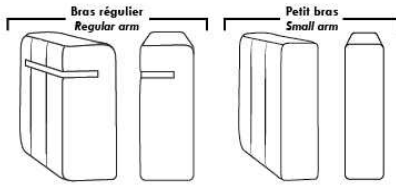

HAMBOURG

OPTIMA