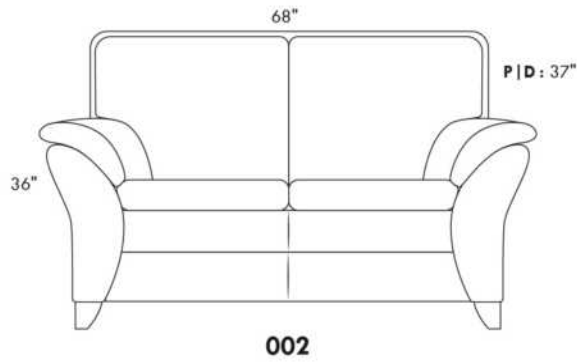

GARBO

Hauteur de siège 18" | Hauteur devant bras 27" | Profondeur d'assise 21"
Seat Height 18" | Arm Height 27" | Seat Depth 21"

www.jaymar.ca