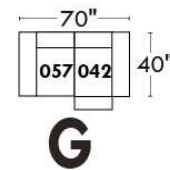

Autres | Others

Siège 23" de large | 23" Seat Width

Fauteuil berçant, pivotant et inclinable
Swivel rocking motion chair

Autres | Others

MELBOURNE

FEATURES:

*Wall hugger power recliners with full footrest (manual n/a). Manual adjustable headrest on all items (2 on square corner & stationary on wedge). Seat cushions with shaped foam + 1" layer of memory foam on top; arm with memory foam. Stitching: Small thread in fabric & large flat thread in leather. Lounge chair reclining back items with "Push Back" mechanism; wall clearance 10".