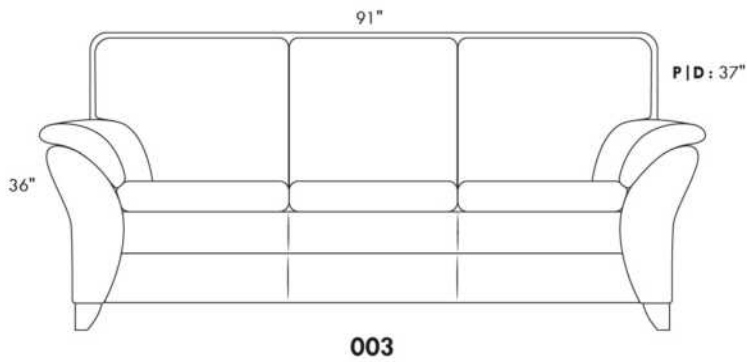

GARBO

Hauteur de siège 18" | Hauteur devant bras 27" | Profondeur d'assise 21"
Seat Height 18" | Arm Height 27" | Seat Depth 21"

www.jaymar.ca