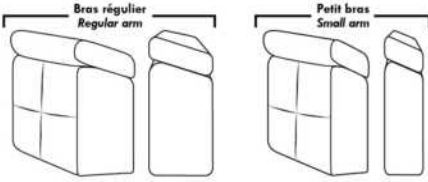

LONDON

OPTIMA