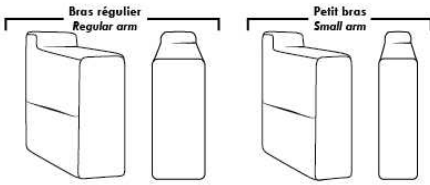

PORTOFINO

OPTIMA

Spécifications | Specifications

☐ Appui-tête levé / Headrest up
☐ Appui-tête baissé / Headrest down
☐ Complètement incliné / Fully reclined

(A) Hauteur complète 40" / Total Height
(B) Hauteur appui-tête baissé 33" / Height headrest down
(C) Hauteur du bras 24,5" / Arm Height
(D) Hauteur du siège 19,5" / Seat height
(E) Profondeur inclinée 65" / Depth fully reclined
(F) Profondeur d'assise 20" ou/ou 22" / Seat depth
(G) Profondeur appui-tête monté 36" / Depth with headrest up

Siège 30" de large | 30" Seat Width

Siège 23" de large | 23" Seat Width

Autres | Others

Fauteuil berçant, pivotant et inclinable / **Swivel, rocking motion chair**
N'est pas un mécanisme protège-mur / Not a wall hugger mechanism
Dégagement mural: 16" / Wall clearance: 16"

30" Populaires | Popular CONFIGURATIONS 23"

Nos produits sont fabriqués à la main et des variations mineures peuvent survenir. / Our product is hand-made and minor variations can occur.