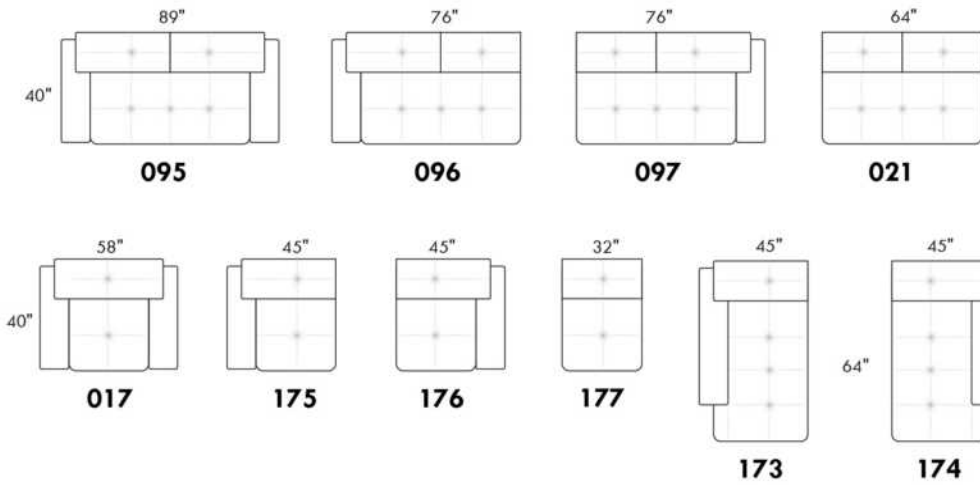

TOULOUSE

Hauteur complète 28"/35" | Hauteur de siège 16½" | Hauteur devant bras 21" | Profondeur d'assise 23"
Total Height 28"/35" | Seat Height 16½" | Arm Height 21" | Seat Depth 23"