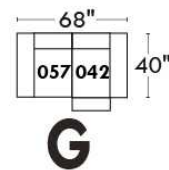

Autres | Others

Siège 23" de large | 23" Seat Width

Fauteuil berçant,
pivotant et inclinable

Swivel rocking
motion chair

Autres | Others

JESSE

Features: Adjustable headrest included (2 on square corner). Stitching: Small thread in fabric and large flat thread in leather. Memory foam in seat cushions. Lounge chair reclining back items with "Push Back" mechanism. Chairs #043 & #163: Have NO METAL BAR on arm.