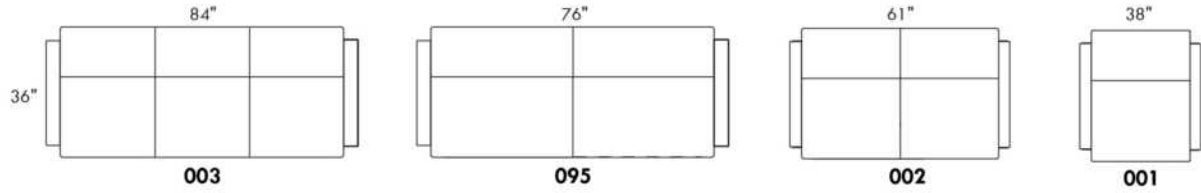

MIAMI

Hauteur complète 35" | Hauteur de siège 19" | Hauteur devant bras 26" | Profondeur d'assise 21"
Total Height 35" | Seat Height 19" | Arm Height 26" | Seat Depth 21"

www.jaymar.ca