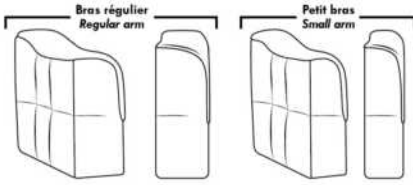

PORTLAND

OPTIMA