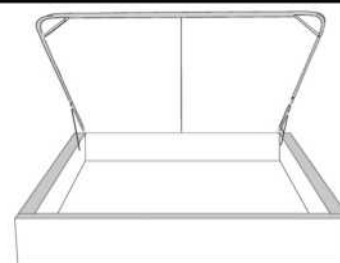

Avec rangement | With Storage
430-431-432-433