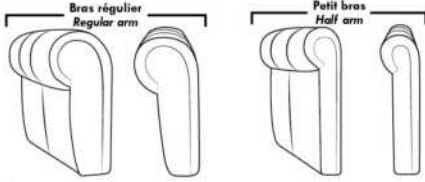

WASHINGTON

OPTIMA