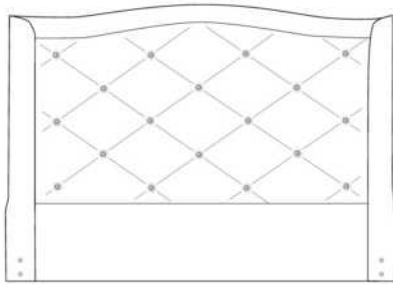

Tête de lit **MARILOU** Headboard

(voir la liste de prix 99905) | (See Price list 99905)

TÊTE DE LIT | HEADBOARD

Option de clous | Nail options

Tête de lit avec oreilles | Headboard with wings
400 - 401 - 402 - 403

Lit grandeur complète | Complete bed size

	Large | Wide L x P/D x H	Mince | Narrow L x P/D x H
K	87 x 90 x 58	87 x 88 x 58
Q	69 x 90 x 58	69 x 88 x 58
D	64 x 86 x 58	64 x 84 x 58
S	49 x 86 x 58	49 x 84 x 58