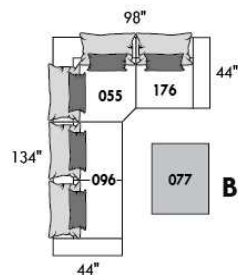

FASHION COLLECTION

FASHION I

COUSSINS PLEINE LARGEUR
FULL BACK CUSHIONS

831 34 x 7 x 19
832 24 x 6 x 10

FASHION II

COUSSINS CARRÉS - DOS APPARENT
SQUARE CUSHIONS - VISBLE BACK

833 26 x 7 x 19
834 16 x 6 x 16

Mélanger & agencer!
Mix & Match!

Populaires | Popular CONFIGURATIONS