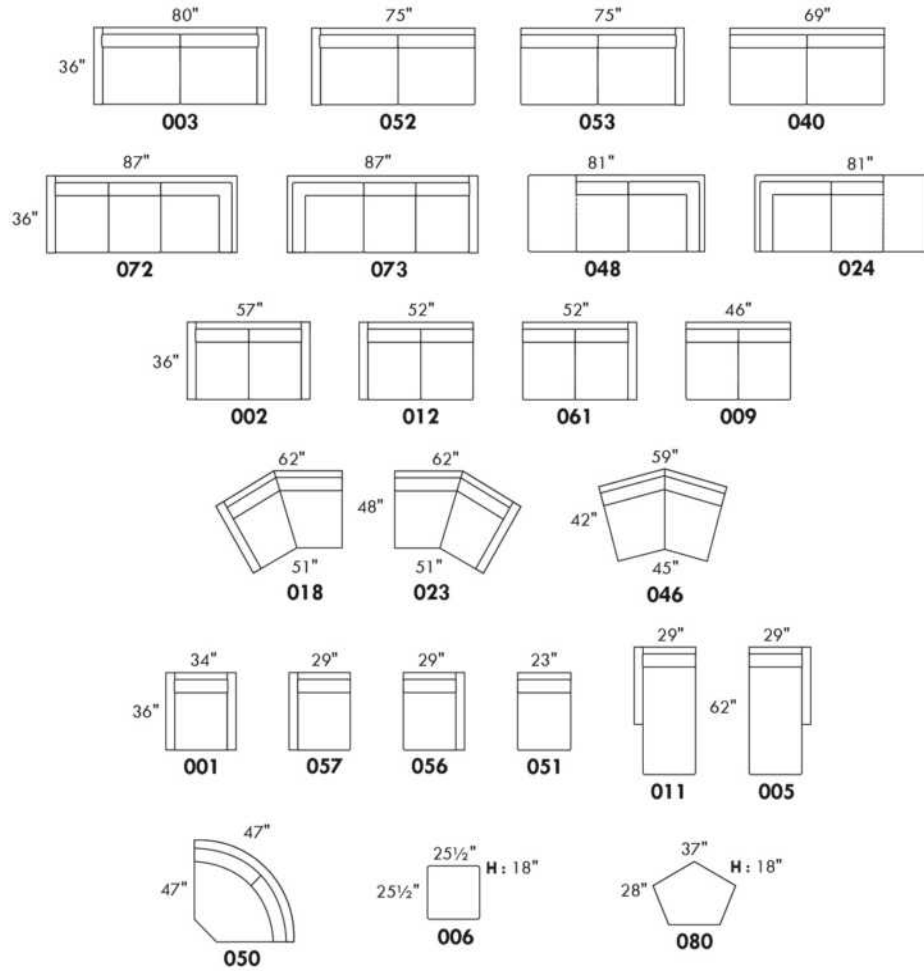

SHIRAZ

Hauteur complète 35" | Hauteur de siège 20" | Hauteur devant bras 27" | Profondeur d'assise 20"
Total Height 35" | Seat Height 20" | Arm Height 27" | Seat Depth 20"