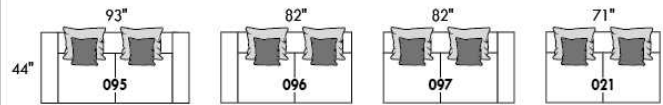

FASHION COLLECTION

FASHION I

COUSSINS PLEINE LARGEUR
FULL BACK CUSHIONS

831 34 x 7 x 19
832 24 x 6 x 10

FASHION II

COUSSINS CARRÉS - DOS APPARENT
SQUARE CUSHIONS - VISBLE BACK

833 26 x 7 x 19
834 16 x 6 x 16