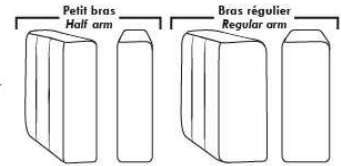

Siège 30" de large | 30" Seat Width

Spécifications | Specifications

- ☐ Appui-tête levé / Headrest up
- ☐ Appui-tête baissé / Headrest down
- ☐ Complètement incliné / Fully reclined

- (A) Hauteur complète 39" Total Height
- (B) Hauteur appui-tête baissé 30" Height headrest down
- (C) Hauteur du bras 24" Arm Height
- (D) Hauteur du siège 19,5" Seat height
- (E) Profondeur incliné 63" Depth fully reclined
- (F) Profondeur d'assise 20" Seat depth

Autres | Others