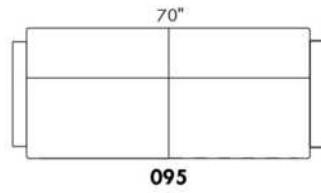

ESTHER

Hauteur complète 35" | Hauteur de siège 19" | Hauteur devant bras 26" | Profondeur d'assise 21"
Total Height 35" | Seat Height 19" | Arm Height 26" | Seat Depth 21"

www.jaymar.ca