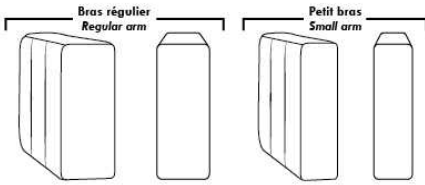

MANHATTAN

OPTIMA

Spécifications | Specifications

☐ Appui-tête levé / Headrest up
☐ Appui-tête baissé / Headrest down
☐ Complètement incliné / Fully reclined

(A) Hauteur complète 40" / Total Height
(B) Hauteur appui-tête baissé 33" / Height headrest down
(C) Hauteur du bras 24" / Arm Height
(D) Hauteur du siège 19,5" / Seat height
(E) Profondeur inclinée 65" / Depth fully reclined
(F) Profondeur d'assise 20" ou/ou 22" / Seat depth
(G) Profondeur appui-tête monté 36" / Depth with headrest up

Siège 30" de large | 30" Seat Width

79" 70" 70" 61"
40" 40" 40" 44"
96" 82" 82"
44" 40" 40"
96" 82" 82"
44" 40" 40"
49" 40" 40" 31" 40" 40" 42"/44" Profondeur Depth
40" 40" 40" 40" 62" 40"
49" 40" 40" 31" 40" 40" 42"/44" Profondeur Depth
40" 40" 40" 40" 62" 40"
49" 40" 40" 31" 40" 40" 42"/44" Profondeur Depth
40" 40" 40" 40" 62" 40"
52" 52" 52" 52"
40" 40" 40" 40"

Siège 23" de large | 23" Seat Width

65" 56" 56" 47"
40" 40" 40" 44"
68" 68" 89" 89"
40" 40" 40" 44"
68" 68"
40" 40" 40" 44"
42" 33" 33" 24" 33" 33" 42"/44" Profondeur Depth
40" 40" 40" 40" 62" 40" 40" 45" 45"
42" 33" 33" 24" 33" 33" 42"/44" Profondeur Depth
40" 40" 40" 40" 62" 40" 40" 45" 45"
42" 33" 33" 24" 33" 33" 42"/44" Profondeur Depth
40" 40" 40" 40" 62" 40" 40" 45" 45"
89" 80" 80" 71"
40" 40" 40" 40"

Autres | Others

Fauteuil berçant, pivotant et inclinable / **Swivel, rocking motion chair**
N'est pas un mécanisme protège-mur / Not a wall hugger mechanism
Dégagement mural: 16" / Wall clearance: 16"

30" Populaires | Popular CONFIGURATIONS 23"

80" 111" 115" 115" 101" 101"
40" 40" 40" 40" 62" 62" 62" 62" 101" 89"
169 170 169 171 174 096 055 171 170 041 042 071 005 012 055 071 042 041 071 024