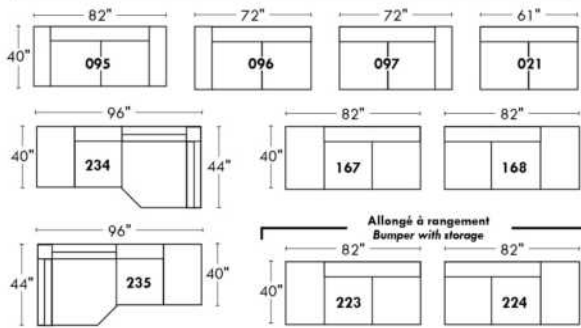

Siège 30" de large | 30" Seat Width