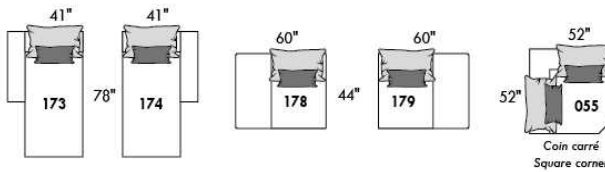

Mélanger & agencer!
Mix & Match!

Populaires | Popular CONFIGURATIONS