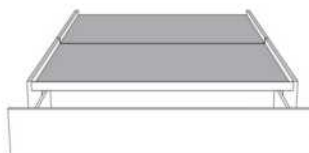

Rangement à tiroir frontal
With Front Drawer
540-541

Base lit simple N/D | Single base N/A