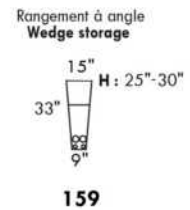

SIÈGE 22" DE LARGE | 22" SEAT WIDTH