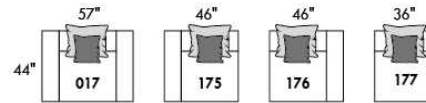

FASHION II

COUSSINS CARRÉS - DOS APPARENT
SQUARE CUSHIONS - VISBLE BACK

833 26 x 7 x 19
834 16 x 6 x 16