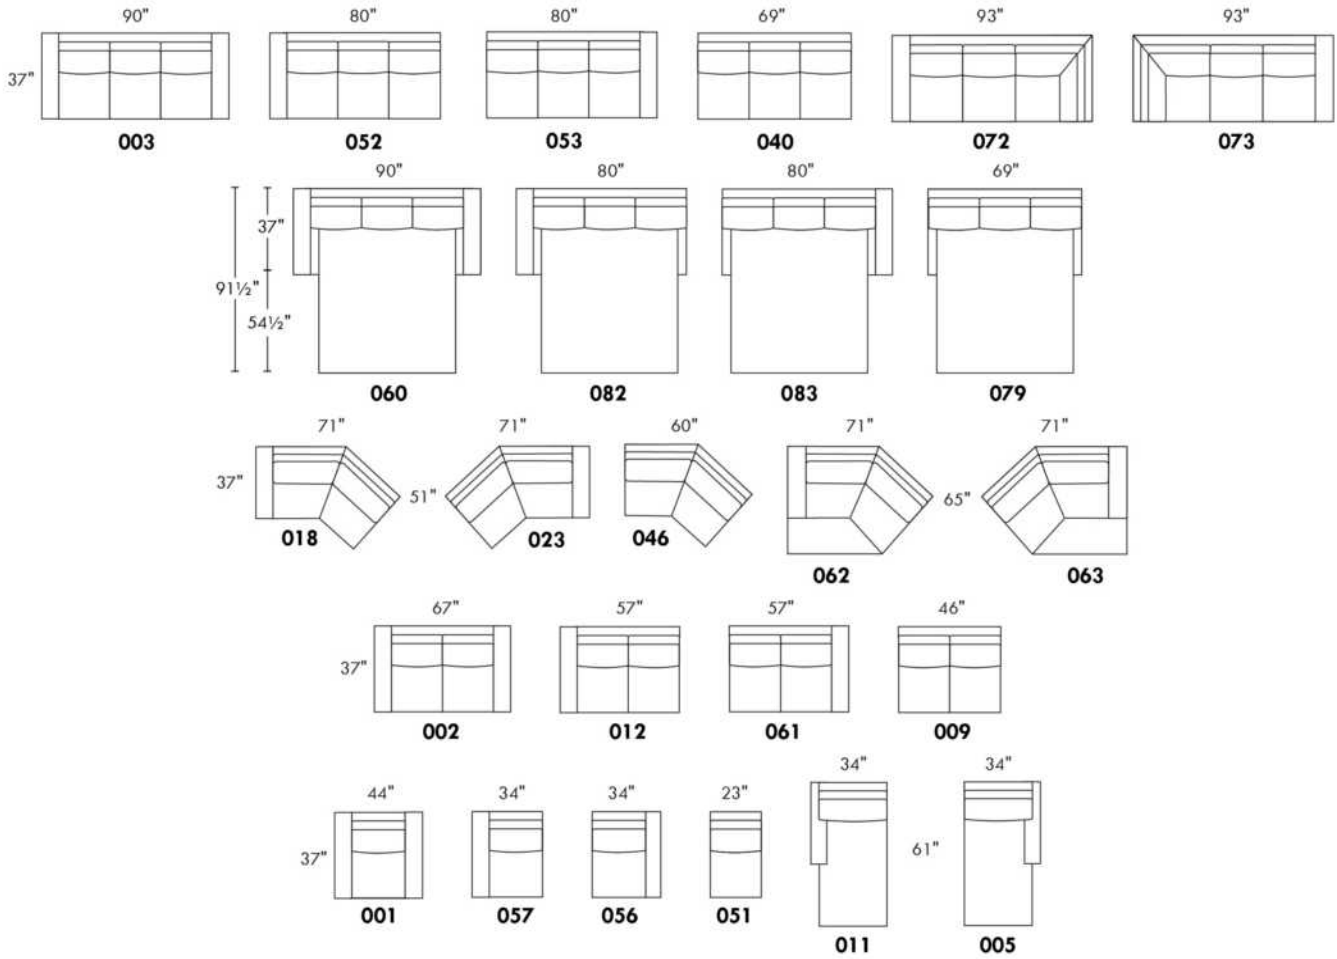

TRISTAN

Hauteur complète 35" | Hauteur de siège 19" | Profondeur d'assise 21"/22"
Total Height 35" | Seat Height 19" | Seat Depth 21"/22"