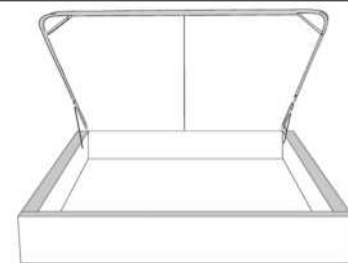

Avec rangement | With Storage
430-431-432-433