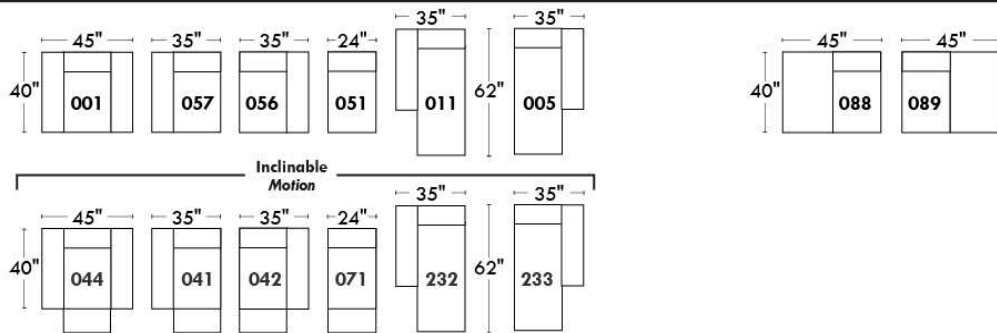

Siège 23" de large | 23" Seat Width

Fauteuil berçant,
pivotant et inclinable

Swivel rocking
motion chair

Autres | Others