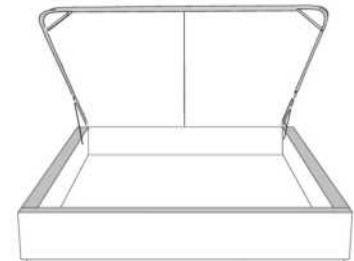

Avec rangement | With Storage
430-431-432-433