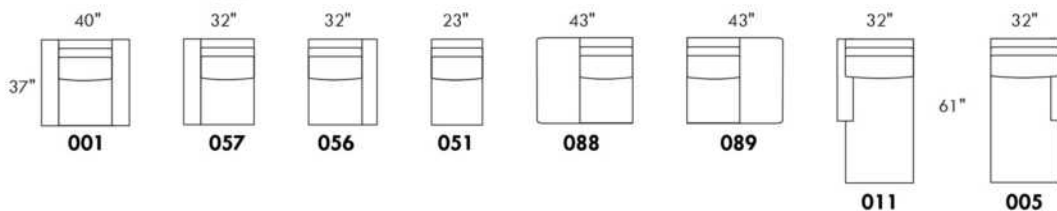

Hauteur complète 35" | Hauteur de siège 19" | Profondeur d'assise 21"/22"
Total Height 35" | Seat Height 19" | Seat Depth 21"/22"

www.jaymar.ca