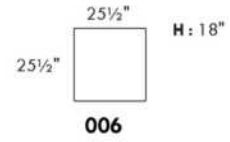

SURF

Hauteur complète 36" | Hauteur de siège 22" | Hauteur devant bras 28½" | Profondeur d'assise 21½"
Total Height 36" | Seat Height 22" | Arm Height 28½" | Seat Depth 21½"

www.jaymar.ca