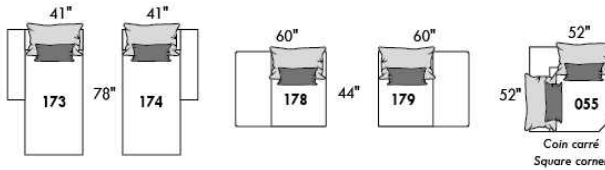

Mélanger & agencer!
Mix & Match!

Populaires | Popular CONFIGURATIONS