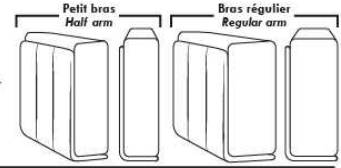

Autres | Others

Siège 23" de large | 23" Seat Width

Fauteuil berçant, pivotant et inclinable
Swivel rocking motion chair

Autres | Others

MELBOURNE

FEATURES:

*Wall hugger power recliners with full footrest (manual n/a). Manual adjustable headrest on all items (2 on square corner & stationary on wedge). Seat cushions with shaped foam + 1" layer of memory foam on top; arm with memory foam. Stitching: Small thread in fabric & large flat thread in leather. Lounge chair reclining back items with "Push Back" mechanism; wall clearance 10".