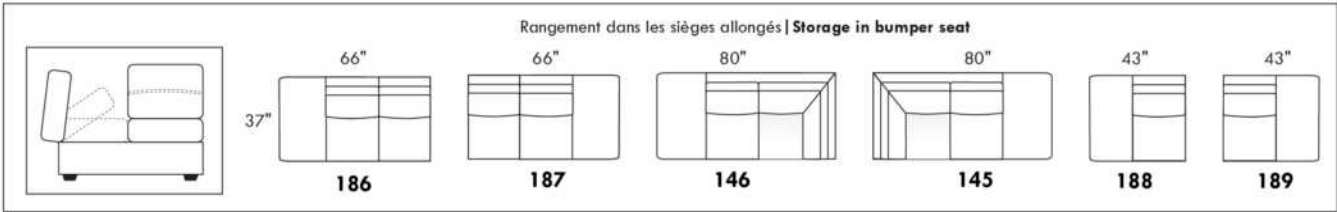

TRISTAN

Hauteur complète 35" | Hauteur de siège 19" | Profondeur d'assise 21"/22"
Total Height 35" | Seat Height 19" | Seat Depth 21"/22"