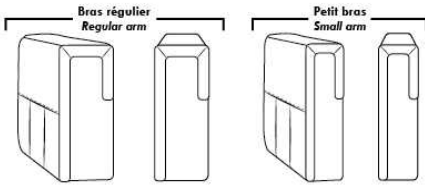

COLOGNE

OPTIMA

Spécifications | Specifications

☐ Appui-tête levé / Headrest up
☐ Appui-tête baissé / Headrest down
☐ Complètement incliné / Fully reclined

(A) Hauteur complète 40" / Total Height
(B) Hauteur appui-tête baissé 33" / Height headrest down
(C) Hauteur du bras 24" / Arm Height
(D) Hauteur du siège 19,5" / Seat height
(E) Profondeur inclinée 65" / Depth fully reclined
(F) Profondeur d'assise 20" ou/ou 22" / Seat depth
(G) Profondeur appui-tête monté 36" / Depth with headrest up

Siège 30" de large | 30" Seat Width

79" 40" 095
70" 40" 096
70" 40" 097
61" 40" 021
96" 40" 234
44" 40" 167
82" 40" 168
96" 44" 235
82" 40" 223
82" 40" 224
49" 40" 017
40" 40" 175
40" 40" 176
31" 40" 177
40" 62" 173
40" 42"/44" Profondeur Depth 174
49" 40" 165
40" 40" 169
40" 40" 170
31" 40" 171
40" 62" 230
40" 42"/44" Profondeur Depth 231
52" 40" 178
52" 40" 179
52" 40" 221
52" 40" 222

Siège 23" de large | 23" Seat Width

65" 40" 002
56" 40" 012
56" 40" 061
47" 40" 009
68" 40" 086
68" 40" 045
89" 40" 048
89" 44" 024
68" 40" 186
68" 40" 187
42" 40" 001
33" 40" 057
33" 40" 056
24" 40" 051
33" 62" 011
33" 62" 005
42"/44" Profondeur Depth
45" 40" 088
45" 40" 089
42" 40" 044
33" 40" 041
33" 40" 042
24" 40" 071
33" 62" 232
33" 62" 233
42"/44" Profondeur Depth
45" 40" 188
45" 40" 189
89" 40" 003
80" 40" 052
80" 40" 053
71" 40" 040

Autres | Others

Fauteuil berçant, pivotant et inclinable / **Swivel, rocking motion chair**
N'est pas un mécanisme protège-mur / Not a wall hugger mechanism
Dégagement mural: 16" / Wall clearance: 16"

Centre rond / Wedge (050)
Coin carré / Square corner (055)
Petit coin carré / Small corner (155)
Pouf à rangement / Storage ottoman (124)
Rangement à angle / Wedge storage (159)
Rangement droit / Straight storage (160)
Petit rangement à angle / Small Wedge storage (190)

30" Populaires | Popular CONFIGURATIONS 23"

A: 80" x 40" (169, 170) / 111" x 62" (169, 171, 174)
B: 111" x 62" (169, 171, 174)
C: 115" x 62" (096, 055, 171, 170)
D: 115" x 96" (169, 171, 235)
J: 66" x 40" (041, 042)
K: 90" x 62" (041, 071, 005)
L: 101" x 62" (012, 055, 071, 042)
M: 101" x 89" (041, 071, 024)