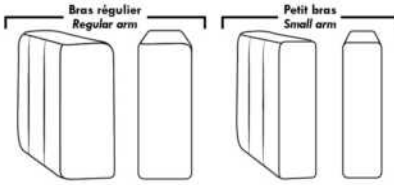

BRUXELLES

OPTIMA

Spécifications | Specifications

☐ Appui-tête levé / Headrest up
☐ Appui-tête baissé / Headrest down
☐ Complètement incliné / Fully reclined

(A) Hauteur complète 40" / Total Height
(B) Hauteur appui-tête baissé 33" / Height headrest down
(C) Hauteur du bras 24" / Arm Height
(D) Hauteur du siège 19,5" / Seat height
(E) Profondeur inclinée 65" / Depth fully reclined
(F) Profondeur d'assise 20" ou/ou 22" / Seat depth
(G) Profondeur appui-tête monté 36" / Depth with headrest up

Siège 30" de large | 30" Seat Width

Siège 23" de large | 23" Seat Width

Autres | Others

Fauteuil berçant, pivotant et inclinable / *Swivel, rocking motion chair*
N'est pas un mécanisme protège-mur / *Not a wall hugger mechanism*
Dégagement mural: 16" / *Wall clearance: 16"*

30" Populaires | Popular CONFIGURATIONS 23"

Nos produits sont fabriqués à la main et des variations mineures peuvent survenir. / *Our product is hand-made and minor variations can occur.*