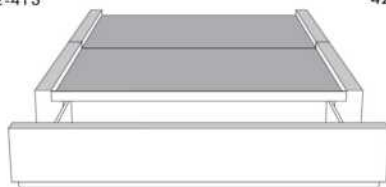

**Rangement à tiroir frontal
With Front Drawer**
440-441-442
Base lit simple N/D | Single base N/A