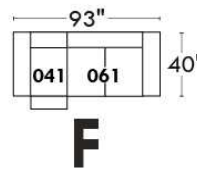

Autres | Others

Siège 23" de large | 23" Seat Width

Fauteuil berçant, pivotant et inclinable
Swivel rocking motion chair

Autres | Others

MELBOURNE

FEATURES:

*Wall hugger power recliners with full footrest (manual n/a). Manual adjustable headrest on all items (2 on square corner & stationary on wedge). Seat cushions with shaped foam + 1" layer of memory foam on top; arm with memory foam. Stitching: Small thread in fabric & large flat thread in leather. Lounge chair reclining back items with "Push Back" mechanism; wall clearance 10".