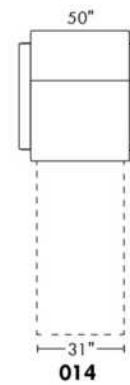

ESTHER

Hauteur complète 35" | Hauteur de siège 19" | Hauteur devant bras 26" | Profondeur d'assise 21"
Total Height 35" | Seat Height 19" | Arm Height 26" | Seat Depth 21"

www.jaymar.ca