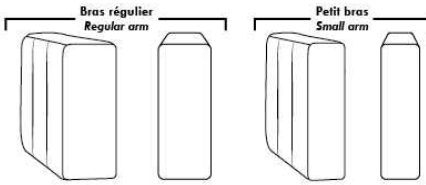

SEATTLE

OPTIMA

Spécifications | Specifications

☐ Appui-tête levé Headrest up
☐ Appui-tête baissé Headrest down
☐ Complètement incliné Fully reclined

(A) Hauteur complète 40" Total Height
(B) Hauteur appui-tête baissé 33" Height headrest down
(C) Hauteur du bras 24" Arm Height
(D) Hauteur du siège 19,5" Seat height
(E) Profondeur inclinée 65" Depth fully reclined
(F) Profondeur d'assise 20" ou/ou 22" Seat depth
(G) Profondeur appui-tête monté 36" Depth with headrest up

Siège 30" de large | 30" Seat Width

79" 70" 70" 61"
40" 095 096 097 021
96" 82" 82"
40" 234 167 168
44"
96" 82" 82"
44" 235 223 224
Allongé à rangement Bumper with storage
49" 40" 40" 31" 40" 40"
40" 017 175 176 177 173 62" 174 42"/44" Profondeur Depth
Incinable Motion Dos inclinable Push back
49" 40" 40" 31" 40" 40"
40" 165 169 170 171 230 62" 231 42"/44" Profondeur Depth
Allongé à rangement Bumper with storage
52" 52" 52" 52"
40" 178 179 221 222

Siège 23" de large | 23" Seat Width

65" 56" 56" 47"
40" 002 012 061 009
68" 68" 89" 89"
40" 086 045 048 024
44"
68" 68"
40" 186 187
Allongé à rangement Bumper with storage
42" 33" 33" 24" 33" 33"
40" 001 057 056 051 011 62" 005 42"/44" Profondeur Depth
45" 45"
40" 088 089
Incinable Motion Dos inclinable Push back
42" 33" 33" 24" 33" 33"
40" 044 041 042 071 232 62" 233 42"/44" Profondeur Depth
Allongé à rangement Bumper with storage
45" 45"
40" 188 189
89" 80" 80" 71"
40" 003 052 053 040

Autres | Others

Fauteuil berçant, pivotant et inclinable / **Swivel, rocking motion chair**
N'est pas un mécanisme protège-mur / Not a wall hugger mechanism
Dégagement mural: 16" / Wall clearance: 16"

Simple / Single: 30" H=42", 34", 19"
Double: 33" H=42", 34", 22"

Centre rond Wedge: 49" H=33", 49", 050
Coin carré Square corner: 44" H=40", 44", 055
Petit coin carré Small corner: 40" H=40", 40", 155
Pouf à rangement Storage ottoman: 30" H=17", 22", 124
Rangement à angle Wedge storage: 25" H=22", 35", 10", 159
Rangement droit Straight storage: 10" H=22", 35", 160
Petit rangement à angle Small Wedge storage: 20" H=22", 35", 10", 190

30" Populaires | Popular CONFIGURATIONS 23"

80" 111" 62"
40" 169 170 169 171 174
A B
115" 115" 115"
40" 096 055 171 170
C
66" 90" 101" 101"
40" 041 042 041 071 005 62" 012 055 071 042 101" 89"
J K L M