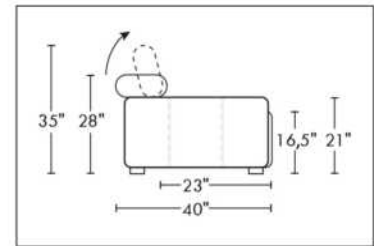

TOULOUSE

Hauteur complète 28"/35" | Hauteur de siège 16½" | Hauteur devant bras 21" | Profondeur d'assise 23"
Total Height 28"/35" | Seat Height 16½" | Arm Height 21" | Seat Depth 23"