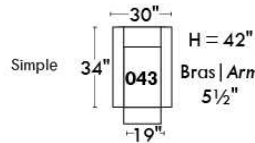

Autres | Others

Siège 23" de large | 23" Seat Width

Fauteuil berçant, pivotant et inclinable
Swivel rocking motion chair

Autres | Others

MONTE-CARLO

Features: Adjustable headrest included with all items (2 with square corner). Stitching: French Stitch. In fabric: small thread & in Leather: Large flat thread. Memory foam in arms & seat cushions. Lounge Chair Reclining Back items with "Push Back" mechanism. Cupholder N/A with this style.