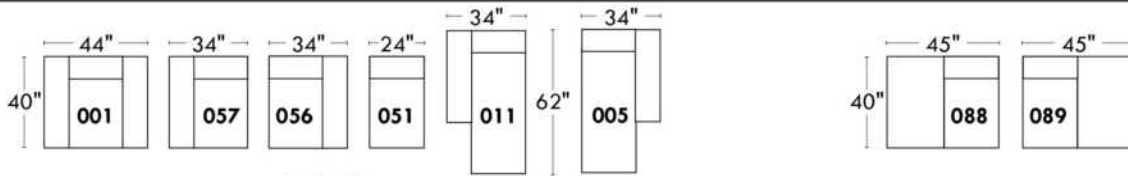

Items avec siège de 23" | Items with 23" seat