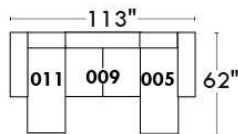

Autres | Others

Siège 23" de large | 23" Seat Width

Fauteuil berçant, pivotant et inclinable
Swivel rocking motion chair

Autres | Others

MONTE-CARLO

Features: Adjustable headrest included with all items (2 with square corner). Stitching: French Stitch. In fabric: small thread & in Leather: Large flat thread. Memory foam in arms & seat cushions. Lounge Chair Reclining Back items with "Push Back" mechanism. Cupholder N/A with this style.