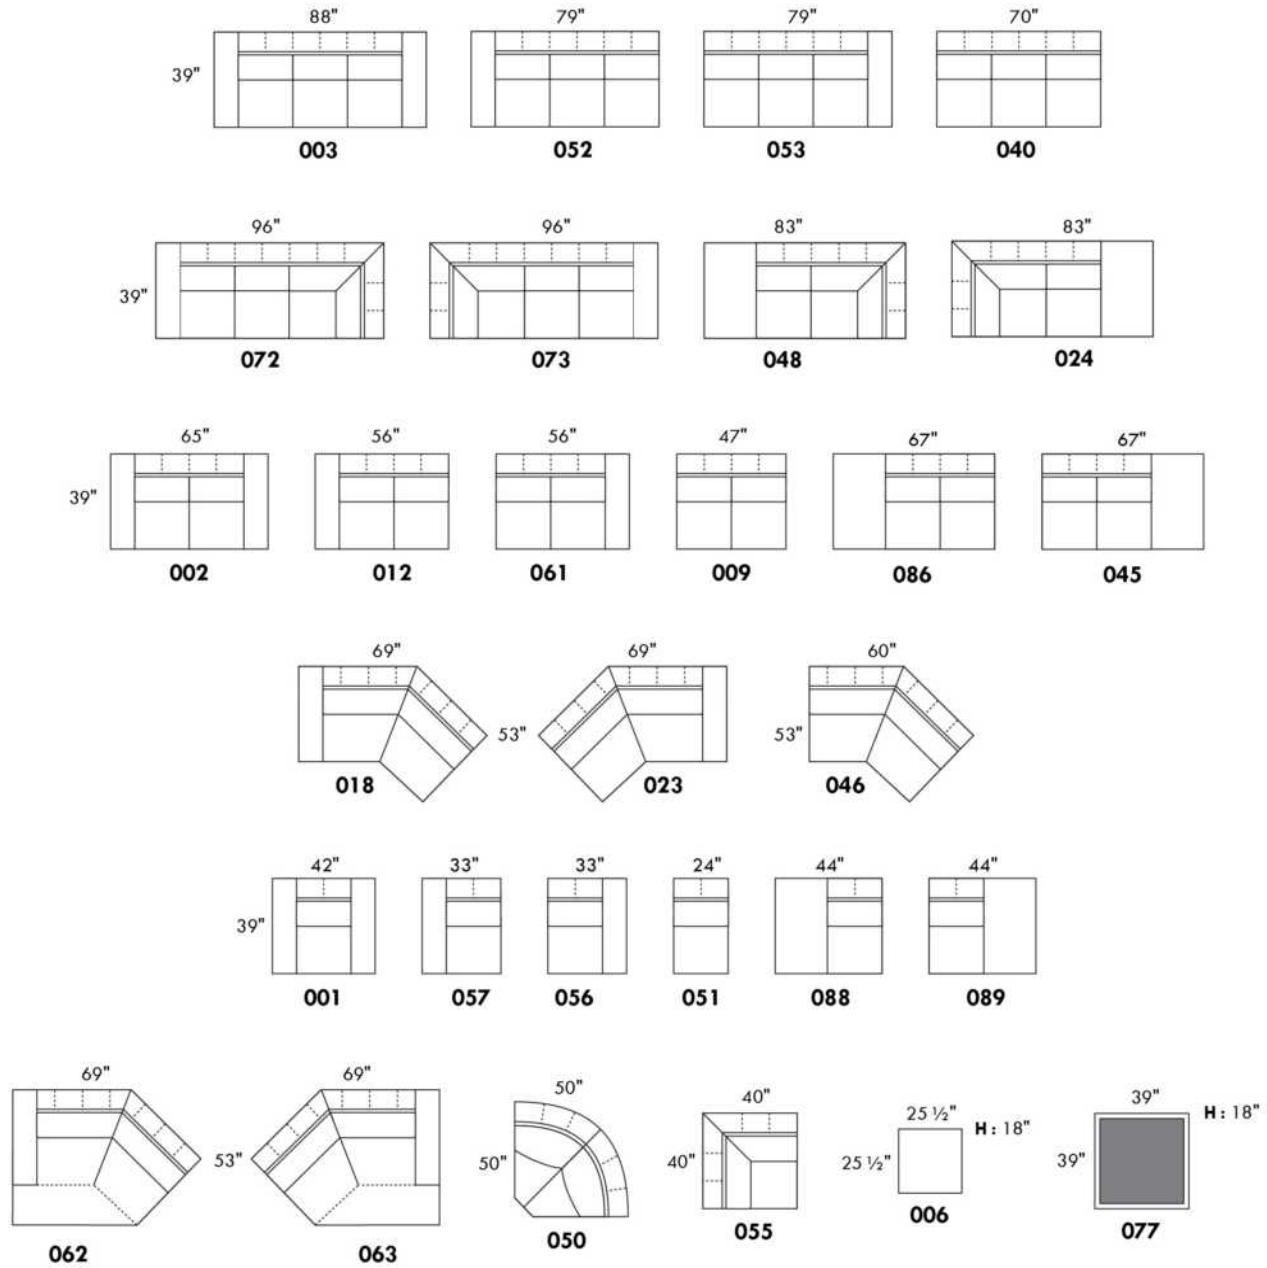

SEVILLE

Hauteur complète 34" | Profondeur d'assise 21"
Total Height 34" | Seat Depth 21"

	LG90	LG186	LG181	LG128	LG185	LG143	LG143	LG180
Hauteur	4 1/2"	5 1/2"	5 1/2"	6"	6 3/4"	6 3/4"	6 3/4"	6 3/4"
Hauteur siège Seat height	15 1/2"	16 1/2"	16 1/2"	17"	17 3/4"	17 3/4"	17 3/4"	17 3/4"

www.jaymar.ca