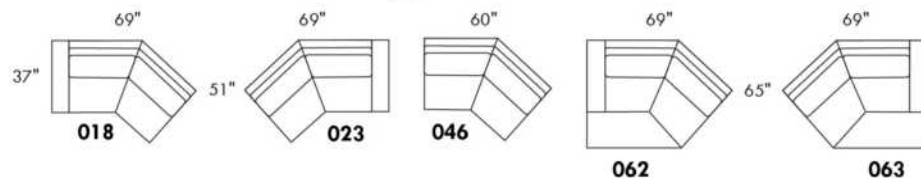

Hauteur complète 35" | Hauteur de siège 19" | Profondeur d'assise 21"/22"
Total Height 35" | Seat Height 19" | Seat Depth 21"/22"

www.jaymar.ca