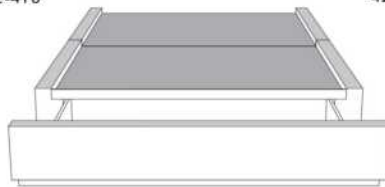

**Rangement à tiroir frontal
With Front Drawer**
440-441-442
Base lit simple N/D | Single base N/A