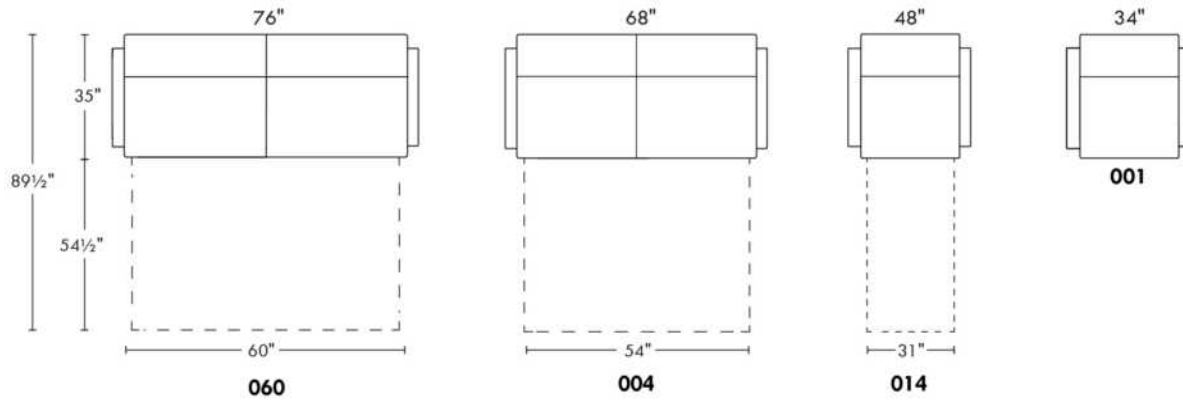

YARIS

Hauteur complète 35" | Hauteur de siège 18" | Hauteur devant bras 25½" | Profondeur d'assise 21"
Total Height 35" | Seat Height 18" | Arm Height 25½" | Seat Depth 21"

www.jaymar.ca