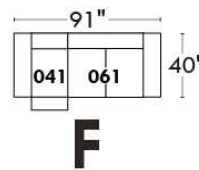

Autres | Others

Siège 23" de large | 23" Seat Width

Fauteuil berçant,
pivotant et inclinable

Swivel rocking
motion chair

Autres | Others

JESSE

Features: Adjustable headrest included (2 on square corner). Stitching: Small thread in fabric and large flat thread in leather. Memory foam in seat cushions. Lounge chair reclining back items with "Push Back" mechanism. Chairs #043 & #163: Have NO METAL BAR on arm.