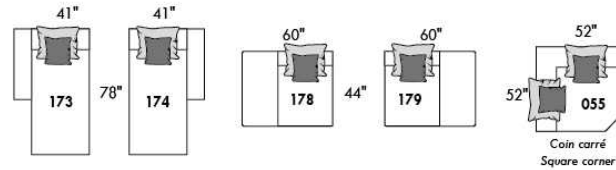

Mélanger & agencer!
Mix & Match!

Populaires | Popular CONFIGURATIONS