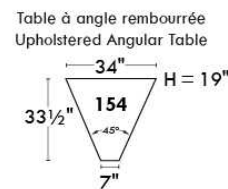

Autres | Others

Siège 23" de large | 23" Seat Width

Fauteuil berçant,
pivotant et inclinable

Swivel rocking
motion chair

Autres | Others

JESSE

Features: Adjustable headrest included (2 on square corner). Stitching: Small thread in fabric and large flat thread in leather. Memory foam in seat cushions. Lounge chair reclining back items with "Push Back" mechanism. Chairs #043 & #163: Have NO METAL BAR on arm.