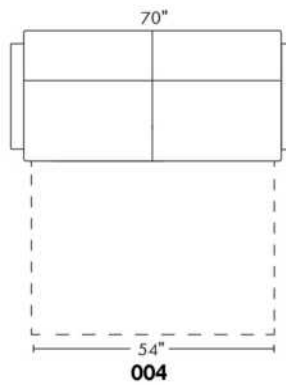

ESTHER

Hauteur complète 35" | Hauteur de siège 19" | Hauteur devant bras 26" | Profondeur d'assise 21"
Total Height 35" | Seat Height 19" | Arm Height 26" | Seat Depth 21"

www.jaymar.ca