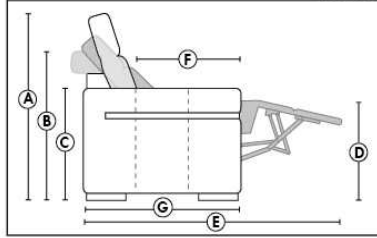

Spécifications | Specifications