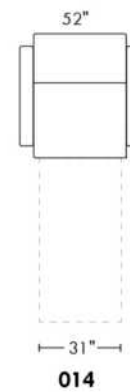

SURF

Hauteur complète 36" | Hauteur de siège 22" | Hauteur devant bras 28½" | Profondeur d'assise 21½"
Total Height 36" | Seat Height 22" | Arm Height 28½" | Seat Depth 21½"

www.jaymar.ca