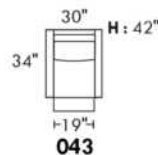

Fauteuil berçant, pivotant et inclinable
Swivel and rocking motion chair