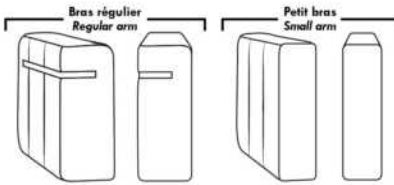

ALEXANDRA

OPTIMA