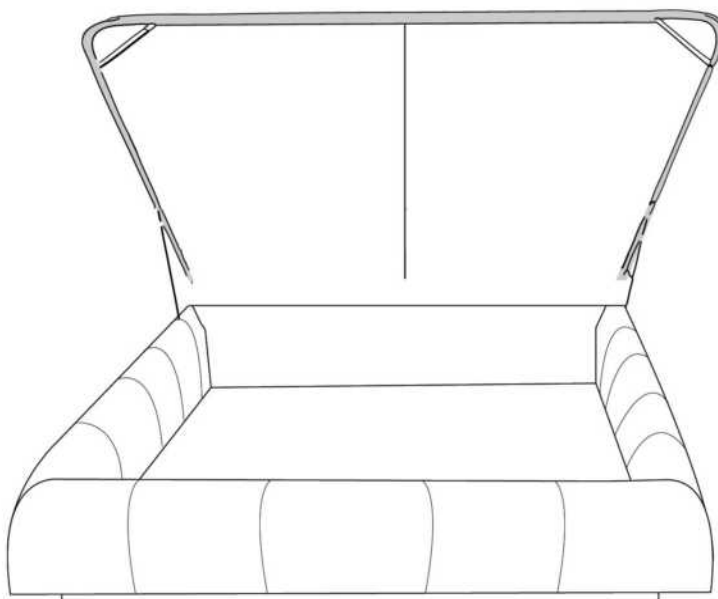

Lit avec rangement | Bed with storage

365 King | 366 Queen | 367 Double | 368 Simple/ Single

www.jaymar.ca

Les illustrations sont génériques et n'indiquent pas tous les détails de coutures.
The sketches are generic and do not reflect all sewing details.

R: 2016-02