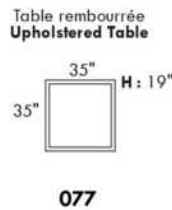

SIÈGE 22" DE LARGE | 22" SEAT WIDTH