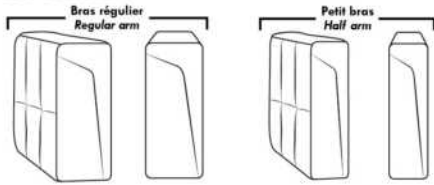

SYDNEY

OPTIMA