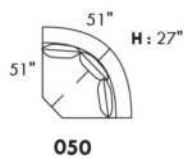

SIÈGE 22" DE LARGE | 22" SEAT WIDTH