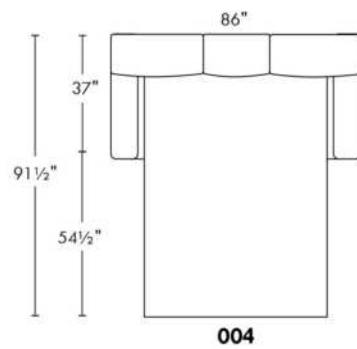

HARRISON

Hauteur complète 36" | Hauteur de siège 19" | Hauteur devant bras 26" | Profondeur d'assise 21"
Total Height 36" | Seat Height 19" | Arm Height 26" | Seat Depth 21"

www.jaymar.ca