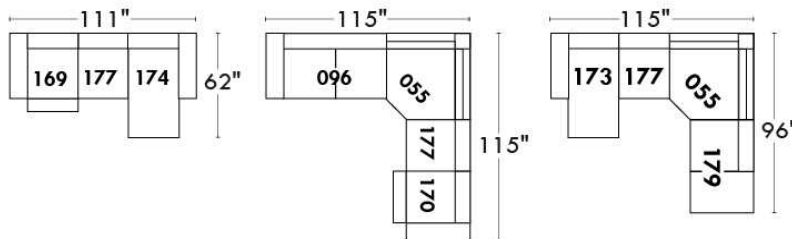

Autres | Others

Siège 23" de large | 23" Seat Width

Fauteuil berçant, pivotant et inclinable
Swivel rocking motion chair

Autres | Others

MONTE-CARLO

Features: Adjustable headrest included with all items (2 with square corner). Stitching: French Stitch. In fabric: small thread & in Leather: Large flat thread. Memory foam in arms & seat cushions. Lounge Chair Reclining Back items with "Push Back" mechanism. Cupholder N/A with this style.