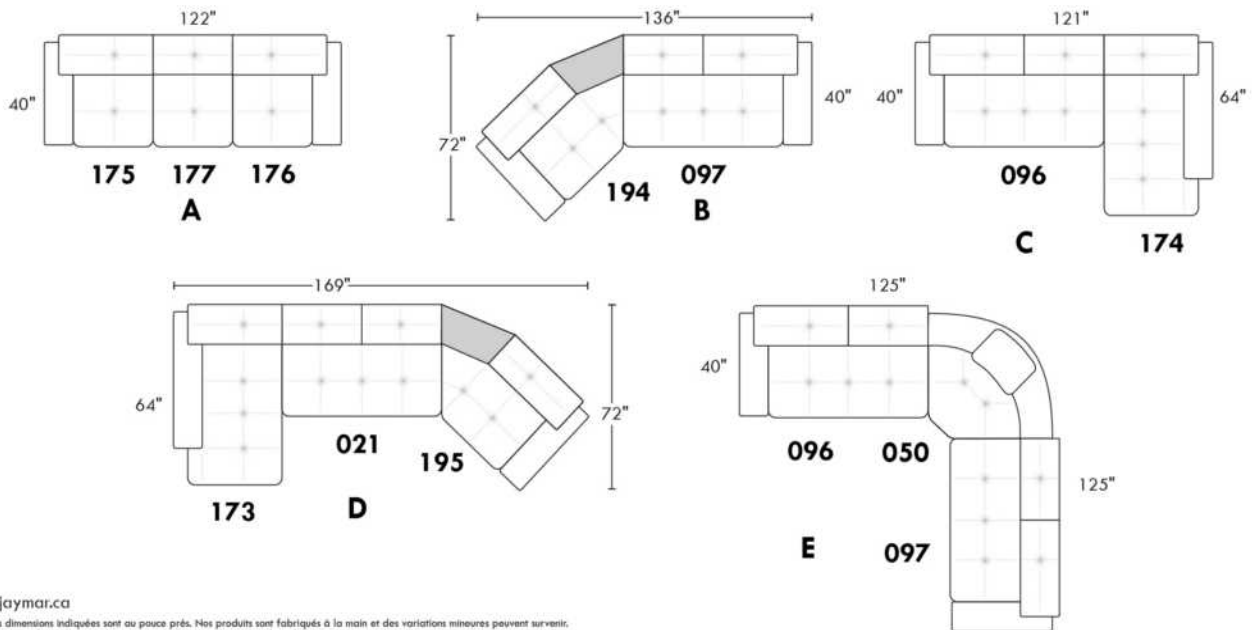

CONFIGURATIONS

www.jaymar.ca
Toutes les dimensions indiquées sont au pouce près. Nos produits sont fabriqués à la main et des variations mineures peuvent survenir.
All dimensions indicated are to the nearest inch. Our product is hand-made and minor variations can occur.