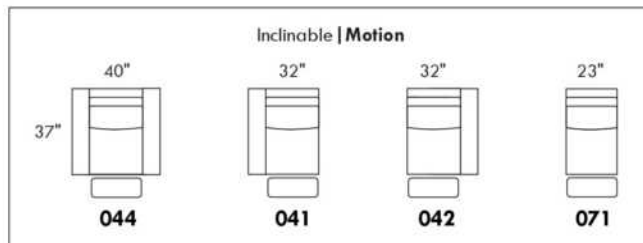

Hauteur complète 35" | Hauteur de siège 19" | Profondeur d'assise 21"/22"
Total Height 35" | Seat Height 19" | Seat Depth 21"/22"

www.jaymar.ca