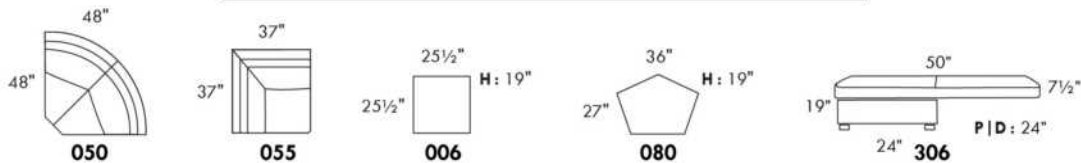

ODESSA

Hauteur complète 35" | Hauteur de siège 19" | Hauteur devant bras 25" | Profondeur d'assise 21"/22"
Total Height 35" | Seat Height 19" | Arm Height 25" | Seat Depth 21"/22"

www.jaymar.ca