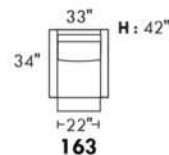

Fauteuil double berçant, pivotant et inclinable
Double swivel and rocking motion chair