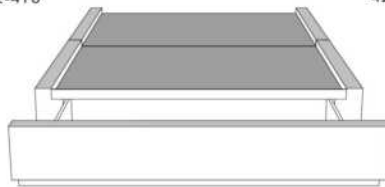

**Rangement à tiroir frontal
With Front Drawer**
440-441-442
Base lit simple N/D | Single base N/A