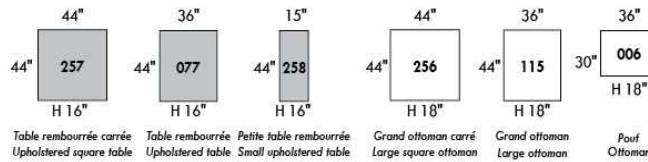

Mélanger & agencer!
Mix & Match!

Populaires | Popular CONFIGURATIONS