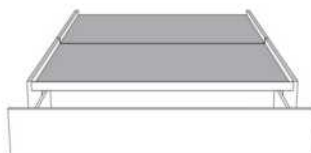

**Rangement à tiroir frontal
With Front Drawer**
540-541-542
Base lit simple N/D | Single base N/A