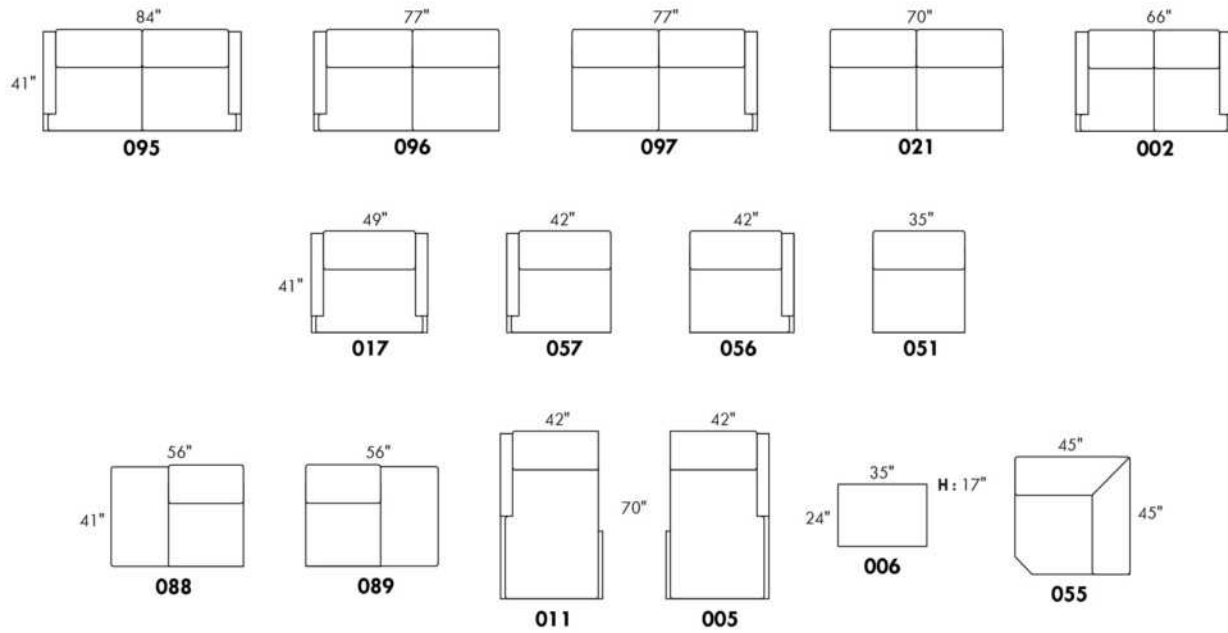

WINSLOW

Hauteur complète 34" | Hauteur de siège 18" | Hauteur devant bras 22½" | Profondeur d'assise 24"
Total Height 34" | Seat Height 18" | Arm Height 22½" | Seat Depth 24"