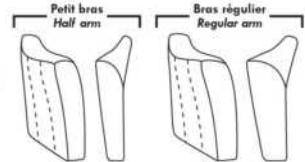

Items avec siège de 30" | Items with 30" seat

Spécifications | Specifications

1. ☐ Appui-tête levé / Headrest up
   - ☐ Appui-tête baissé / Headrest down
   - ☐ Complètement incliné / Fully reclined
- (A) Hauteur complète 40" / Total Height
  - (B) Hauteur appui-tête baissé 33" / Height headrest down
  - (C) Hauteur du bras 23" / Arm Height
  - (D) Hauteur du siège 19,5" / Seat height
  - (E) Profondeur incliné 65" / Depth fully reclined
  - (F) Profondeur d'assise 20" ou/ou 22" / Seat depth

Autres | Others

www.jaymar.ca
Toutes les dimensions indiquées sont au pouce près. Nos produits sont fabriqués à la main et des variations mineures peuvent survenir.
All dimensions indicated are to the nearest inch. Our product is hand-made and minor variations can occur.