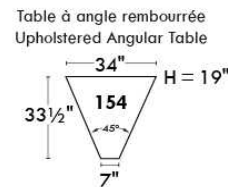

Autres | Others

Siège 23" de large | 23" Seat Width

Fauteuil berçant, pivotant et inclinable
Swivel rocking motion chair

Autres | Others

MONTE-CARLO

Features: Adjustable headrest included with all items (2 with square corner). Stitching: French Stitch. In fabric: small thread & in Leather: Large flat thread. Memory foam in arms & seat cushions. Lounge Chair Reclining Back items with "Push Back" mechanism. Cupholder N/A with this style.