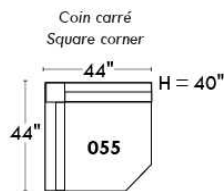

Autres | Others

Siège 23" de large | 23" Seat Width

Fauteuil berçant, pivotant et inclinable
Swivel rocking motion chair

Autres | Others

MONTE-CARLO

Features: Adjustable headrest included with all items (2 with square corner). Stitching: French Stitch. In fabric: small thread & in Leather: Large flat thread. Memory foam in arms & seat cushions. Lounge Chair Reclining Back items with "Push Back" mechanism. Cupholder N/A with this style.