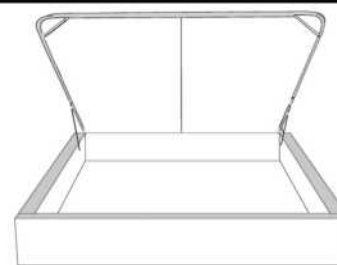

Avec rangement | With Storage
430-431