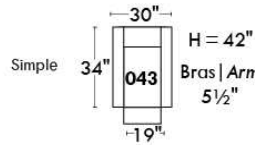

Autres | Others

Siège 23" de large | 23" Seat Width

Fauteuil berçant, pivotant et inclinable
Swivel rocking motion chair

Autres | Others

MELBOURNE

FEATURES:

*Wall hugger power recliners with full footrest (manual n/a). Manual adjustable headrest on all items (2 on square corner & stationary on wedge). Seat cushions with shaped foam + 1" layer of memory foam on top; arm with memory foam. Stitching: Small thread in fabric & large flat thread in leather. Lounge chair reclining back items with "Push Back" mechanism; wall clearance 10".