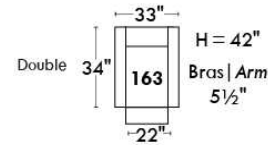

Autres | Others

Siège 23" de large | 23" Seat Width

Fauteuil berçant, pivotant et inclinable
Swivel rocking motion chair

Autres | Others

MELBOURNE

FEATURES:

*Wall hugger power recliners with full footrest (manual n/a). Manual adjustable headrest on all items (2 on square corner & stationary on wedge). Seat cushions with shaped foam + 1" layer of memory foam on top; arm with memory foam. Stitching: Small thread in fabric & large flat thread in leather. Lounge chair reclining back items with "Push Back" mechanism; wall clearance 10".