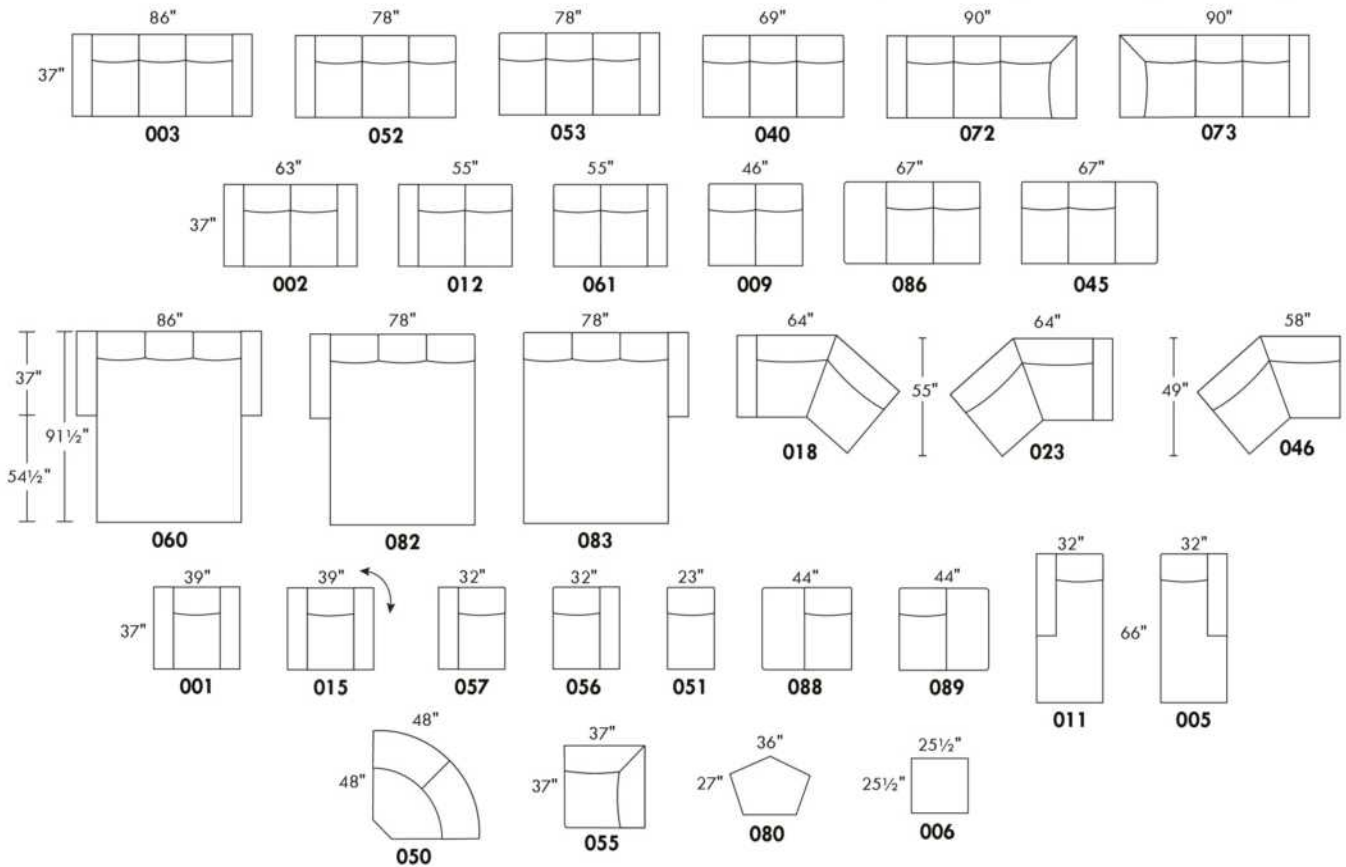

Hauteur complète 35" | Hauteur de siège 19" | Hauteur devant bras 24" | Profondeur d'assise 21"
Total Height 35" | Seat Height 19" | Arm Height 24" | Seat Depth 21"