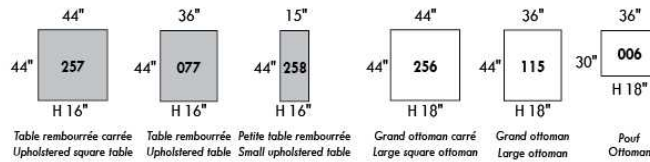

Mélanger & agencer!
Mix & Match!

Populaires | Popular CONFIGURATIONS