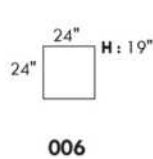

SIÈGE 22" DE LARGE | 22" SEAT WIDTH