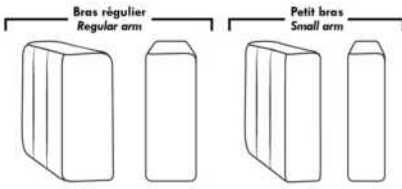

MARSEILLE

OPTIMA