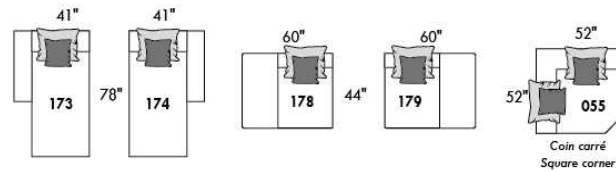

Mélanger & agencer!
Mix & Match!

Populaires | Popular CONFIGURATIONS