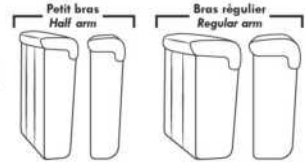

Items avec siège de 30" | Items with 30" seat

Spécifications | Specifications

- ☐ Appui-tête levé / Headrest up
- ☐ Appui-tête baissé / Headrest down
- ☐ Complètement incliné / Fully reclined

- (A) Hauteur complète 40" / Total Height
- (B) Hauteur appui-tête baissé 33" / Height headrest down
- (C) Hauteur du bras 24" / Arm Height
- (D) Hauteur du siège 19,5" / Seat height
- (E) Profondeur incliné 65" / Depth fully reclined
- (F) Profondeur d'assise 20" ou/ou 22" / Seat depth

Autres | Others

www.jaymar.ca