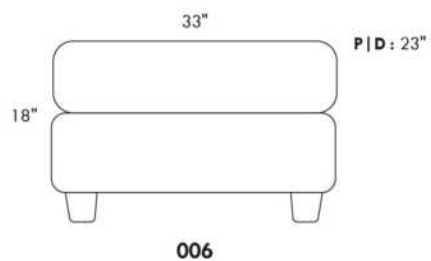

ORLEANS

Hauteur de siège 21" | Hauteur devant bras 26" | Profondeur d'assise 20"
Seat Height 21" | Arm Height 26" | Seat Depth 20"

www.jaymar.ca