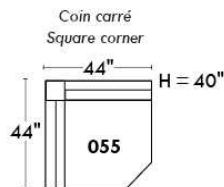

Autres | Others

Siège 23" de large | 23" Seat Width

Fauteuil berçant, pivotant et inclinable
Swivel rocking motion chair

Autres | Others

MONTE-CARLO

Features: Adjustable headrest included with all items (2 with square corner). Stitching: French Stitch. In fabric: small thread & in Leather: Large flat thread. Memory foam in arms & seat cushions. Lounge Chair Reclining Back items with "Push Back" mechanism. Cupholder N/A with this style.