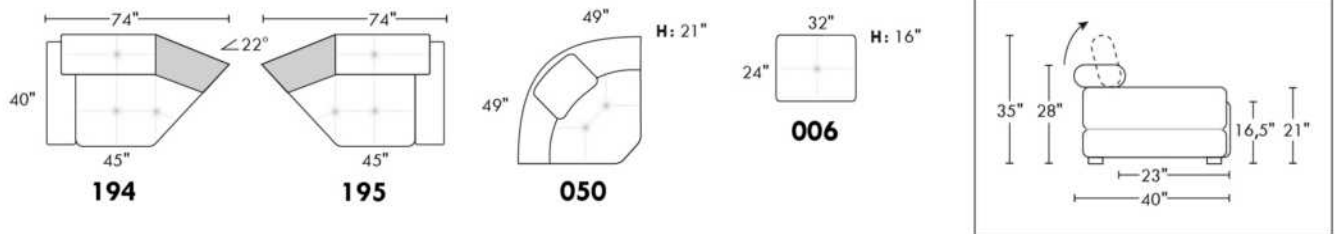

PARIS

Hauteur complète 28"/35" | Hauteur de siège 16½" | Hauteur devant bras 21" | Profondeur d'assise 23"
Total Height 28"/35" | Seat Height 16½" | Arm Height 21" | Seat Depth 23"