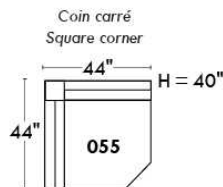

Autres | Others

Siège 23" de large | 23" Seat Width

Fauteuil berçant, pivotant et inclinable
Swivel rocking motion chair

Autres | Others

MELBOURNE

FEATURES:

*Wall hugger power recliners with full footrest (manual n/a). Manual adjustable headrest on all items (2 on square corner & stationary on wedge). Seat cushions with shaped foam + 1" layer of memory foam on top; arm with memory foam. Stitching: Small thread in fabric & large flat thread in leather. Lounge chair reclining back items with "Push Back" mechanism; wall clearance 10".