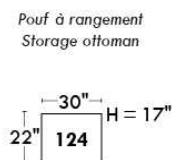

Autres | Others

Siège 23" de large | 23" Seat Width

Fauteuil berçant, pivotant et inclinable
Swivel rocking motion chair

Autres | Others

MELBOURNE

FEATURES:

*Wall hugger power recliners with full footrest (manual n/a). Manual adjustable headrest on all items (2 on square corner & stationary on wedge). Seat cushions with shaped foam + 1" layer of memory foam on top; arm with memory foam. Stitching: Small thread in fabric & large flat thread in leather. Lounge chair reclining back items with "Push Back" mechanism; wall clearance 10".