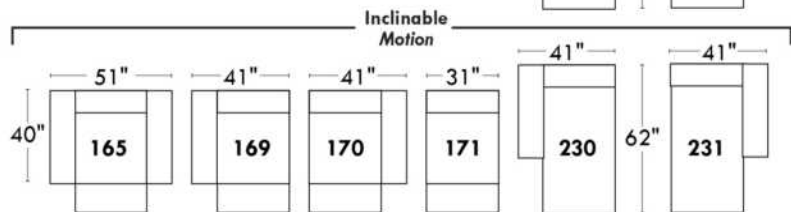

Items avec siège de 30" | Items with 30" seat