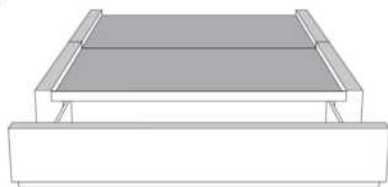

Rangement à tiroir frontal
With Front Drawer
440-441

Base lit simple N/D | Single base N/A