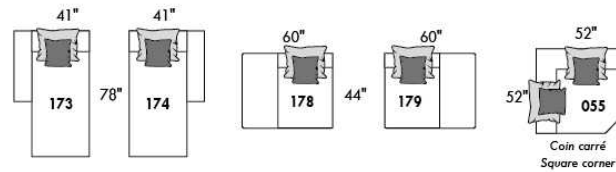

Populaires | Popular CONFIGURATIONS