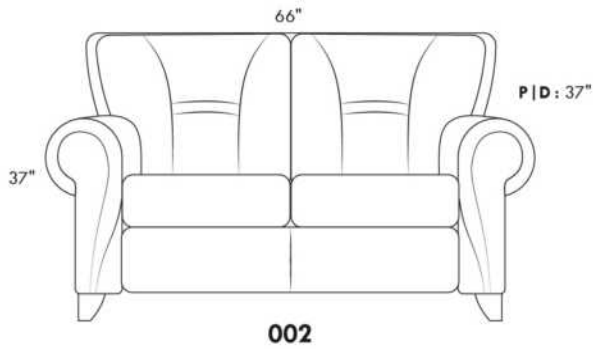

ERICA

Hauteur de siège 20" | Hauteur devant bras 26" | Profondeur d'assise 21"
Seat Height 20" | Arm Height 26" | Seat Depth 21"

www.jaymar.ca