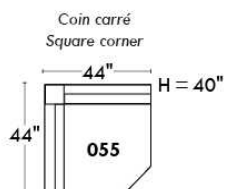

Autres | Others

Siège 23" de large | 23" Seat Width

Fauteuil berçant, pivotant et inclinable
Swivel rocking motion chair

Autres | Others

MELBOURNE

FEATURES:

*Wall hugger power recliners with full footrest (manual n/a). Manual adjustable headrest on all items (2 on square corner & stationary on wedge). Seat cushions with shaped foam + 1" layer of memory foam on top; arm with memory foam. Stitching: Small thread in fabric & large flat thread in leather. Lounge chair reclining back items with "Push Back" mechanism; wall clearance 10".