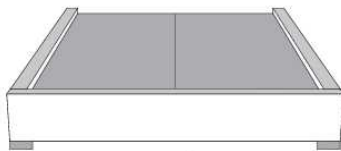

Avec pattes | With Legs
410-411-412-413