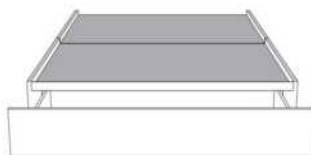

**Rangement à tiroir frontal
With Front Drawer**
540-541-542
Base lit simple N/D | Single base N/A