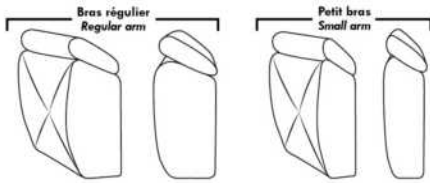

SORRENTO

OPTIMA