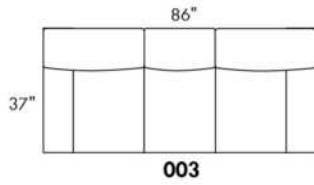

HARRISON

Hauteur complète 36" | Hauteur de siège 19" | Hauteur devant bras 26" | Profondeur d'assise 21"
Total Height 36" | Seat Height 19" | Arm Height 26" | Seat Depth 21"

www.jaymar.ca