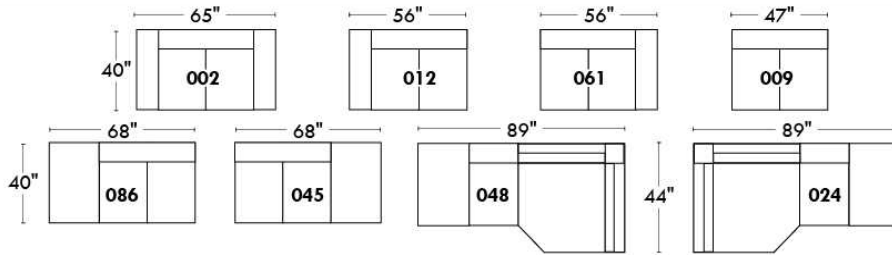

Autres | Others

Siège 23" de large | 23" Seat Width

Fauteuil berçant, pivotant et inclinable
Swivel rocking motion chair

Autres | Others

MONTE-CARLO

Features: Adjustable headrest included with all items (2 with square corner). Stitching: French Stitch. In fabric: small thread & in Leather: Large flat thread. Memory foam in arms & seat cushions. Lounge Chair Reclining Back items with "Push Back" mechanism. Cupholder N/A with this style.