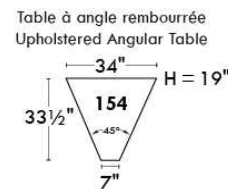

Autres | Others

Siège 23" de large | 23" Seat Width

Fauteuil berçant,
pivotant et inclinable

Swivel rocking
motion chair

Autres | Others

JESSE

Features: Adjustable headrest included (2 on square corner). Stitching: Small thread in fabric and large flat thread in leather. Memory foam in seat cushions. Lounge chair reclining back items with "Push Back" mechanism. Chairs #043 & #163: Have NO METAL BAR on arm.