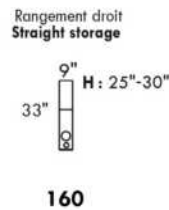

SIÈGE 22" DE LARGE | 22" SEAT WIDTH