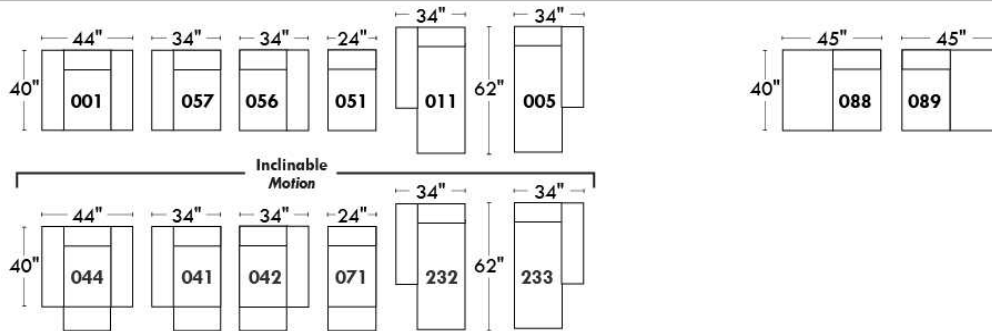

Autres | Others

Siège 23" de large | 23" Seat Width

Fauteuil berçant,
pivotant et inclinable

Swivel rocking
motion chair

Autres | Others

JESSE

Features: Adjustable headrest included (2 on square corner). Stitching: Small thread in fabric and large flat thread in leather. Memory foam in seat cushions. Lounge chair reclining back items with "Push Back" mechanism. Chairs #043 & #163: Have NO METAL BAR on arm.