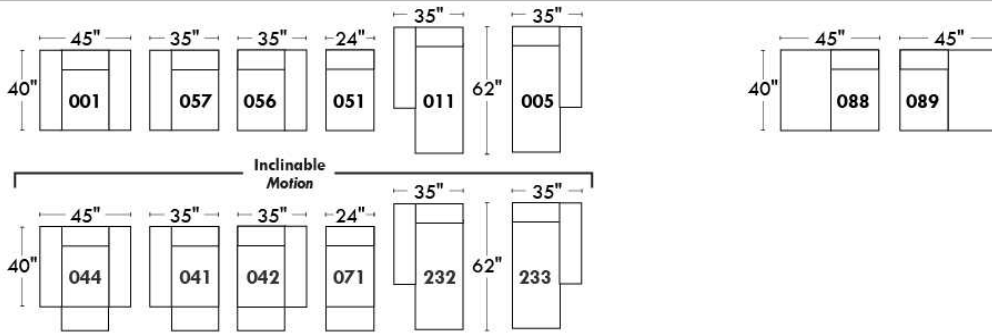

Autres | Others

Siège 23" de large | 23" Seat Width

Fauteuil berçant, pivotant et inclinable
Swivel rocking motion chair

Autres | Others

MELBOURNE

FEATURES:

*Wall hugger power recliners with full footrest (manual n/a). Manual adjustable headrest on all items (2 on square corner & stationary on wedge). Seat cushions with shaped foam + 1" layer of memory foam on top; arm with memory foam. Stitching: Small thread in fabric & large flat thread in leather. Lounge chair reclining back items with "Push Back" mechanism; wall clearance 10".