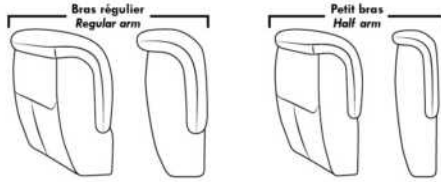

SAN FRANCISCO

OPTIMA