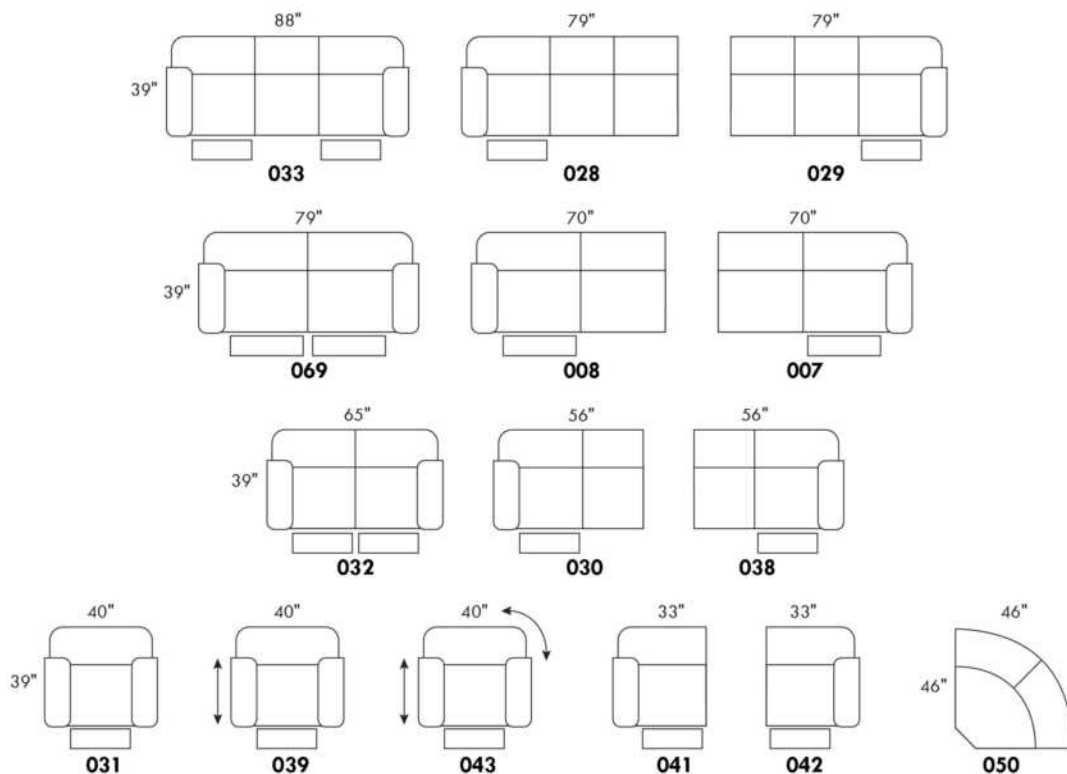

32047

Hauteur complète 40" | Hauteur de siège 19" | Hauteur devant bras 25" | Profondeur d'assise 21"
Total Height 40" | Seat Height 19" | Arm Height 25" | Seat Depth 21"