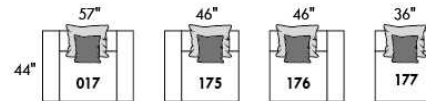

FASHION II

COUSSINS CARRÉS - DOS APPARENT
SQUARE CUSHIONS - VISBLE BACK

833 26 x 7 x 19
834 16 x 6 x 16