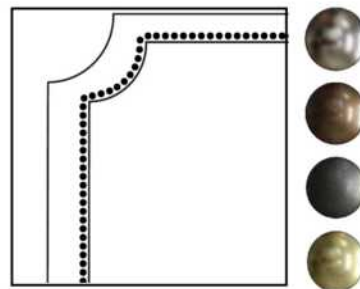

Silver - Copper - Pewter - Brass
1/2" diamètre

Base avec contour LARGE 4" | Base with WIDE contour 4"

Grandeur | Size King: 87 x 86 x 12 | Queen: 69 x 86 x 12 | Double: 64 x 82 x 12 | Simple/Single: 49 x 82 x 12