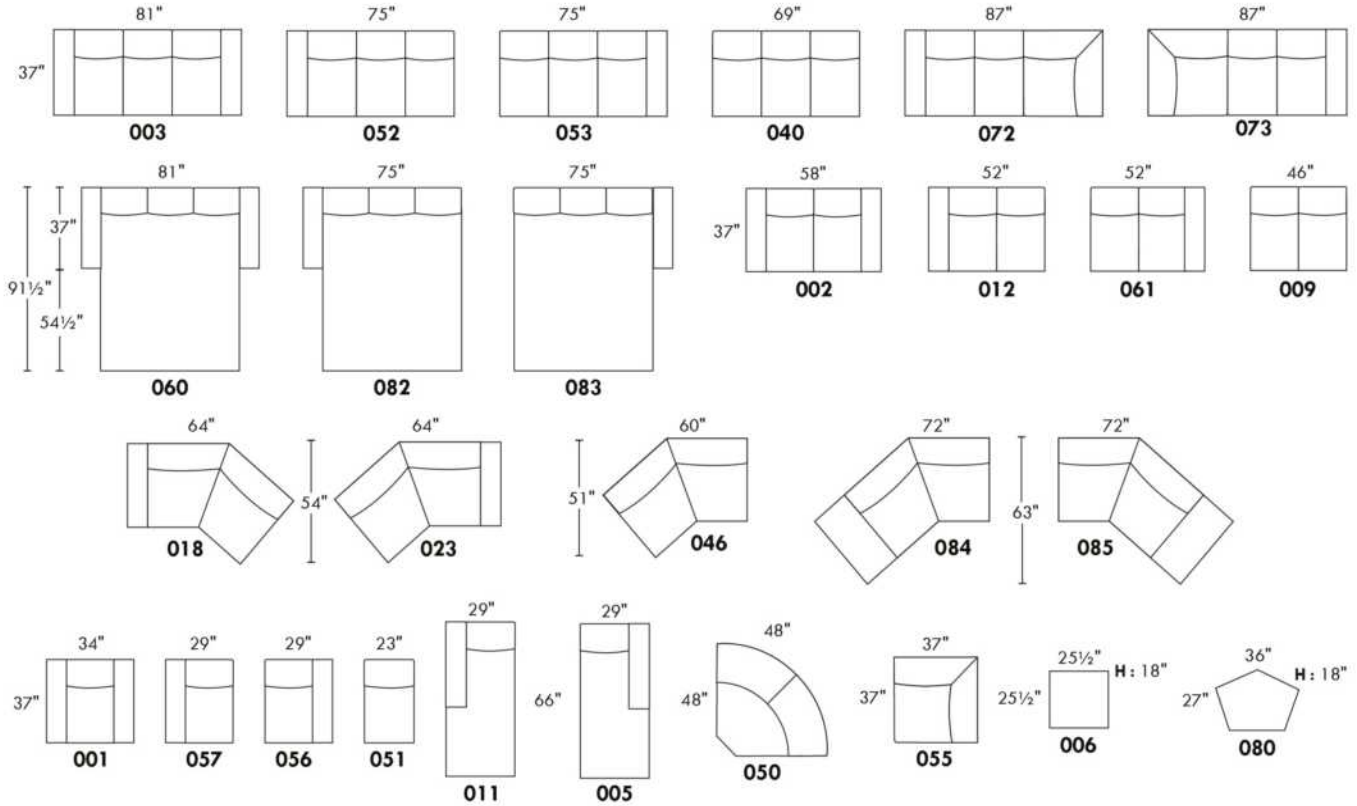

Hauteur complète 35" | Hauteur de siège 19" | Hauteur devant bras 24" | Profondeur d'assise 20"
Total Height 35" | Seat Height 19" | Arm Height 24" | Seat Depth 20"