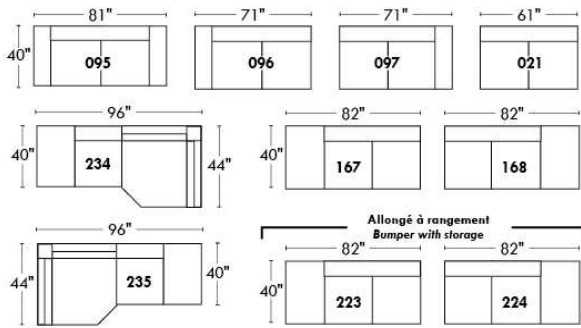

Siège 30" de large | 30" Seat Width