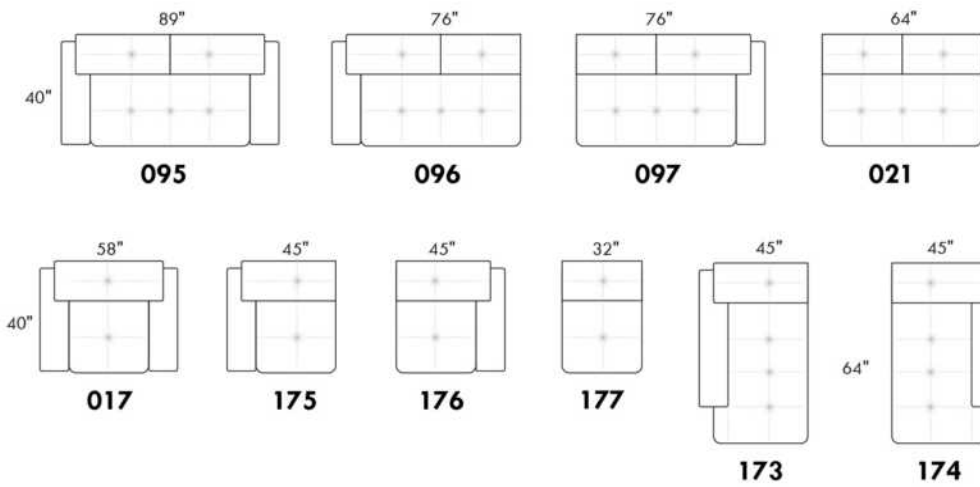

PARIS

Hauteur complète 28"/35" | Hauteur de siège 16½" | Hauteur devant bras 21" | Profondeur d'assise 23"
Total Height 28"/35" | Seat Height 16½" | Arm Height 21" | Seat Depth 23"