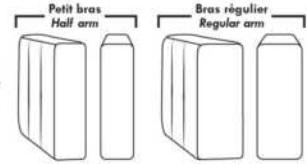

Items avec siège de 30" | Items with 30" seat

Spécifications | Specifications

- ☐ Appui-tête levé / Headrest up
- ☐ Appui-tête baissé / Headrest down
- ☐ Complètement incliné / Fully reclined

- (A) Hauteur complète 40" / Total Height
- (B) Hauteur appui-tête baissé 33" / Height headrest down
- (C) Hauteur du bras 24" / Arm Height
- (D) Hauteur du siège 19,5" / Seat height
- (E) Profondeur incliné 65" / Depth fully reclined
- (F) Profondeur d'assise 20" ou/ou 22" / Seat depth

Autres | Others

www.jaymar.ca