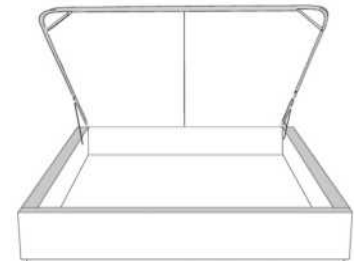

Avec rangement | With Storage
430-431-432-433