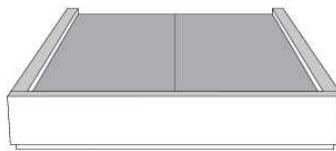

Anti-poussière | No Dust
420-421-422-423