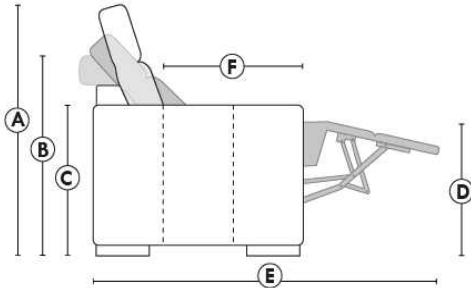

Spécifications | Specifications

- ☐ Appui-tête levé / Headrest up
- ☐ Appui-tête baissé / Headrest down
- ☐ Complètement incliné / Fully reclined

- (A) Hauteur complète 39" Total Height
- (B) Hauteur appui-tête baissé 30" Height headrest down
- (C) Hauteur du bras 24" Arm Height
- (D) Hauteur du siège 19,5" Seat height
- (E) Profondeur inclinée 63" Depth fully reclined
- (F) Profondeur d'assise 20" Seat depth

Autres | Others