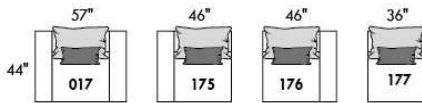

FASHION II

COUSSINS CARRÉS - DOS APPARENT
SQUARE CUSHIONS - VISBLE BACK

833 26 x 7 x 19
834 16 x 6 x 16