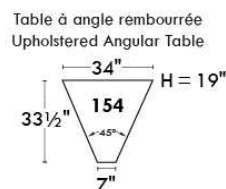

Autres | Others

Siège 23" de large | 23" Seat Width

Fauteuil berçant, pivotant et inclinable
Swivel rocking motion chair

Autres | Others

MELBOURNE

FEATURES:

*Wall hugger power recliners with full footrest (manual n/a). Manual adjustable headrest on all items (2 on square corner & stationary on wedge). Seat cushions with shaped foam + 1" layer of memory foam on top; arm with memory foam. Stitching: Small thread in fabric & large flat thread in leather. Lounge chair reclining back items with "Push Back" mechanism; wall clearance 10".