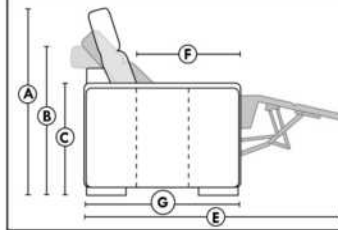

Spécifications | Specifications