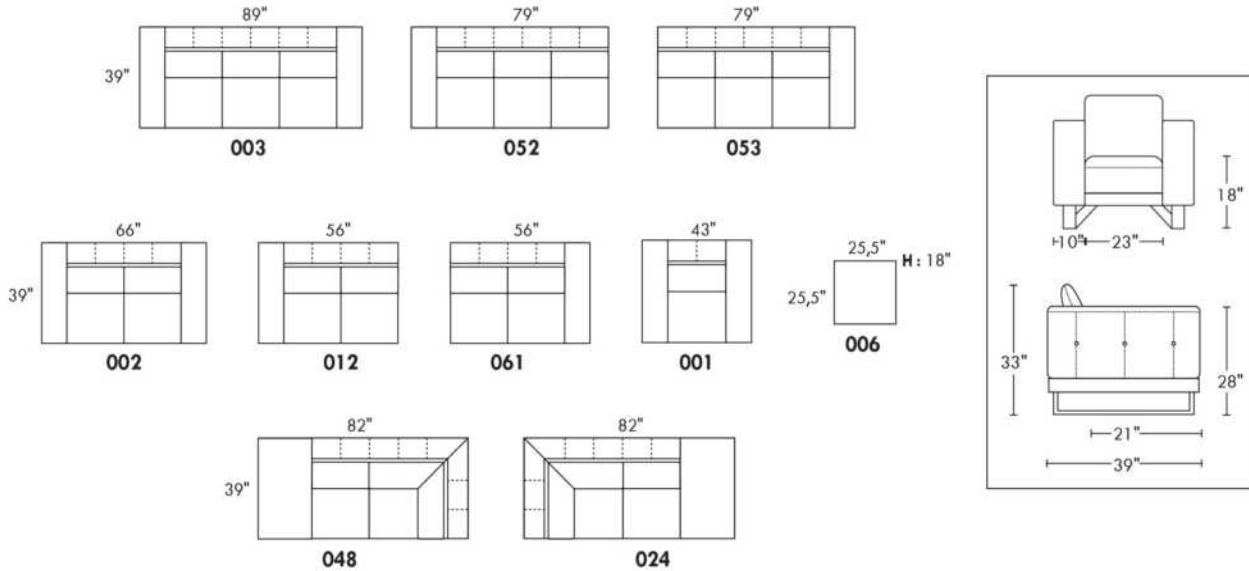

UPTOWN

Hauteur complète 33" | Hauteur de siège 18" | Hauteur devant bras 28" | Profondeur d'assise 21"
Total Height 33" | Seat Height 18" | Arm Height 28" | Seat Depth 21"