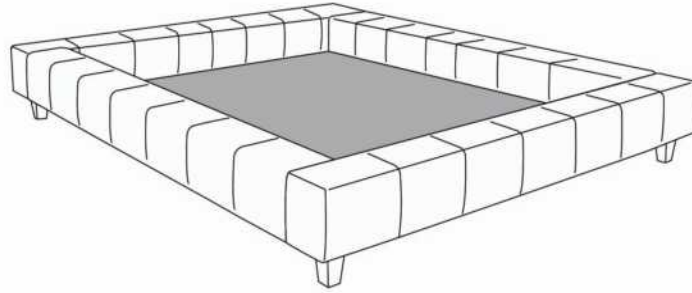

VOILÀ

Lit voilà Bed items

Base de Lit/Bed base

372 California King (US only/seulement) | 380 King | 360 Queen | 314 Simple/ Single