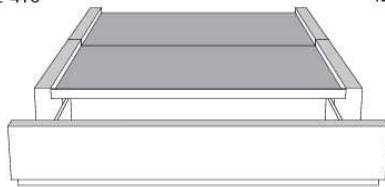

Rangement à tiroir frontal
With Front Drawer
440-441-442
Base lit simple N/D | Single base N/A