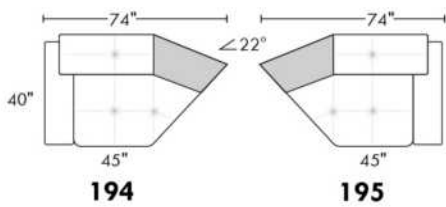

TOULOUSE

Hauteur complète 28"/35" | Hauteur de siège 16½" | Hauteur devant bras 21" | Profondeur d'assise 23"
Total Height 28"/35" | Seat Height 16½" | Arm Height 21" | Seat Depth 23"