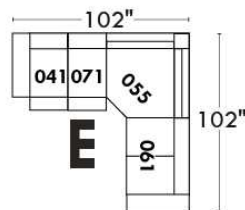

Autres | Others

Siège 23" de large | 23" Seat Width

Fauteuil berçant,
pivotant et inclinable

Swivel rocking
motion chair

Autres | Others

JESSE

Features: Adjustable headrest included (2 on square corner). Stitching: Small thread in fabric and large flat thread in leather. Memory foam in seat cushions. Lounge chair reclining back items with "Push Back" mechanism. Chairs #043 & #163: Have NO METAL BAR on arm.