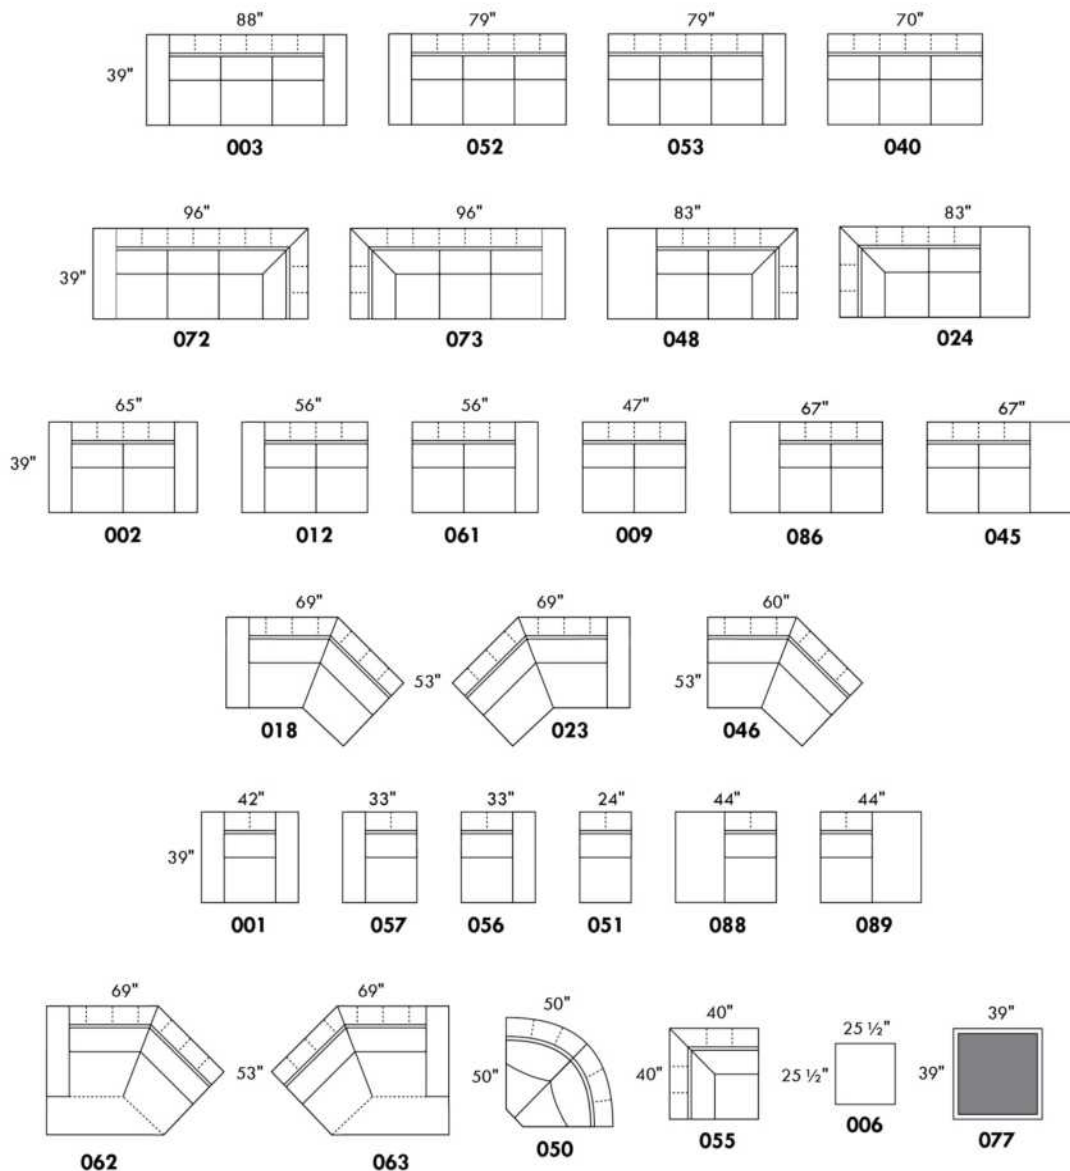

EXCALIBUR

Hauteur complète 34" | Profondeur d'assise 21"
Total Height 34" | Seat Depth 21"

	LG90	LG186	LG181	LG128	LG185	LG143	LG143	LG180
Hauteur Height	4 1/2"	5 1/2"	5 1/2"	6"	6 3/4"	6 3/4"	6 3/4"	6 3/4"
Hauteur siège Seat height	15 1/2"	16 1/2"	16 1/2"	17"	17 3/4"	17 3/4"	17 3/4"	17 3/4"

www.jaymar.ca