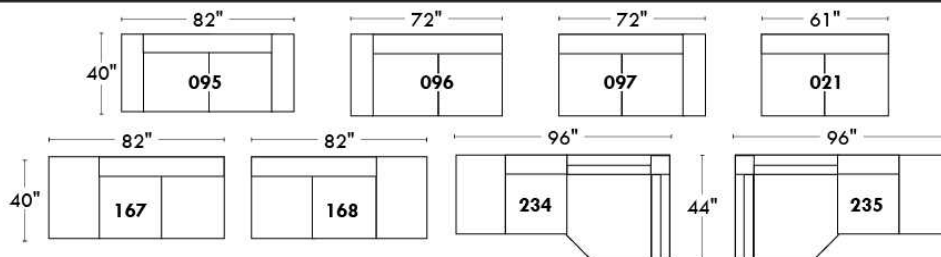

Siège 30" de large | 30" Seat Width