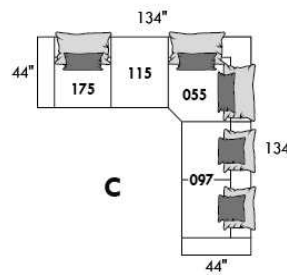

FASHION COLLECTION

FASHION I

COUSSINS PLEINE LARGEUR
FULL BACK CUSHIONS

831 34 x 7 x 19
832 24 x 6 x 10

FASHION II

COUSSINS CARRÉS - DOS APPARENT
SQUARE CUSHIONS - VISBLE BACK

833 26 x 7 x 19
834 16 x 6 x 16

Mélanger & agencer!
Mix & Match!

Populaires | Popular CONFIGURATIONS