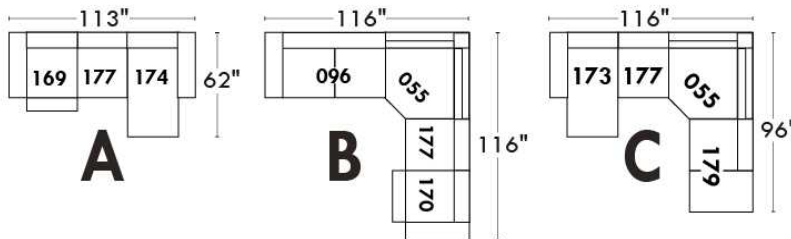

Autres | Others

Siège 23" de large | 23" Seat Width

Fauteuil berçant,
pivotant et inclinable

Swivel rocking
motion chair

Autres | Others

JESSE

Features: Adjustable headrest included (2 on square corner). Stitching: Small thread in fabric and large flat thread in leather. Memory foam in seat cushions. Lounge chair reclining back items with "Push Back" mechanism. Chairs #043 & #163: Have NO METAL BAR on arm.