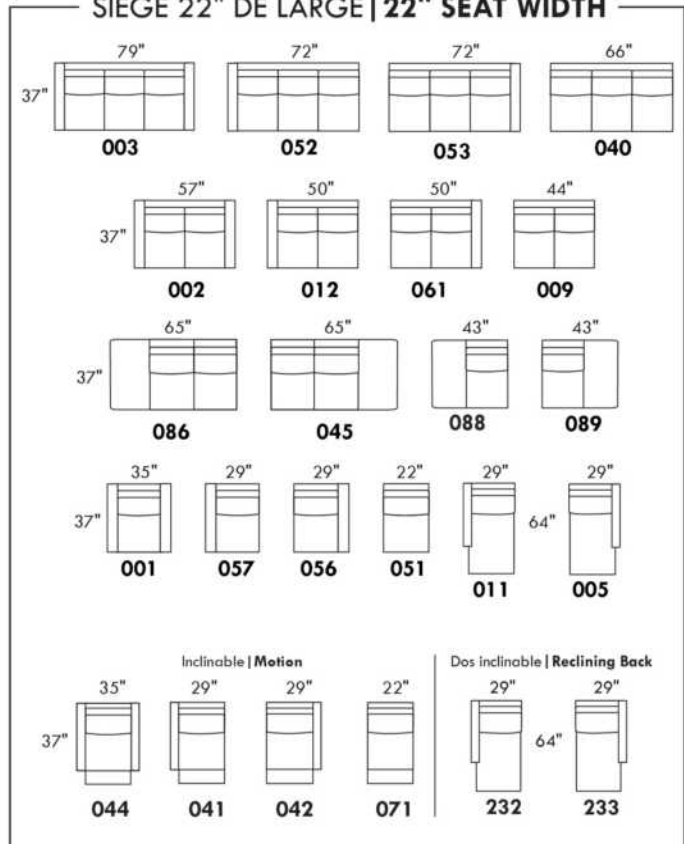

SIÈGE 22" DE LARGE | 22" SEAT WIDTH