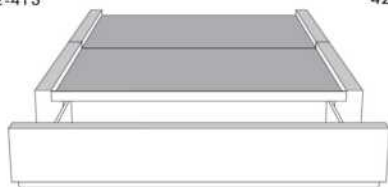

Rangement à tiroir frontal
With Front Drawer
440-441-442
Base lit simple N/D | Single base N/A