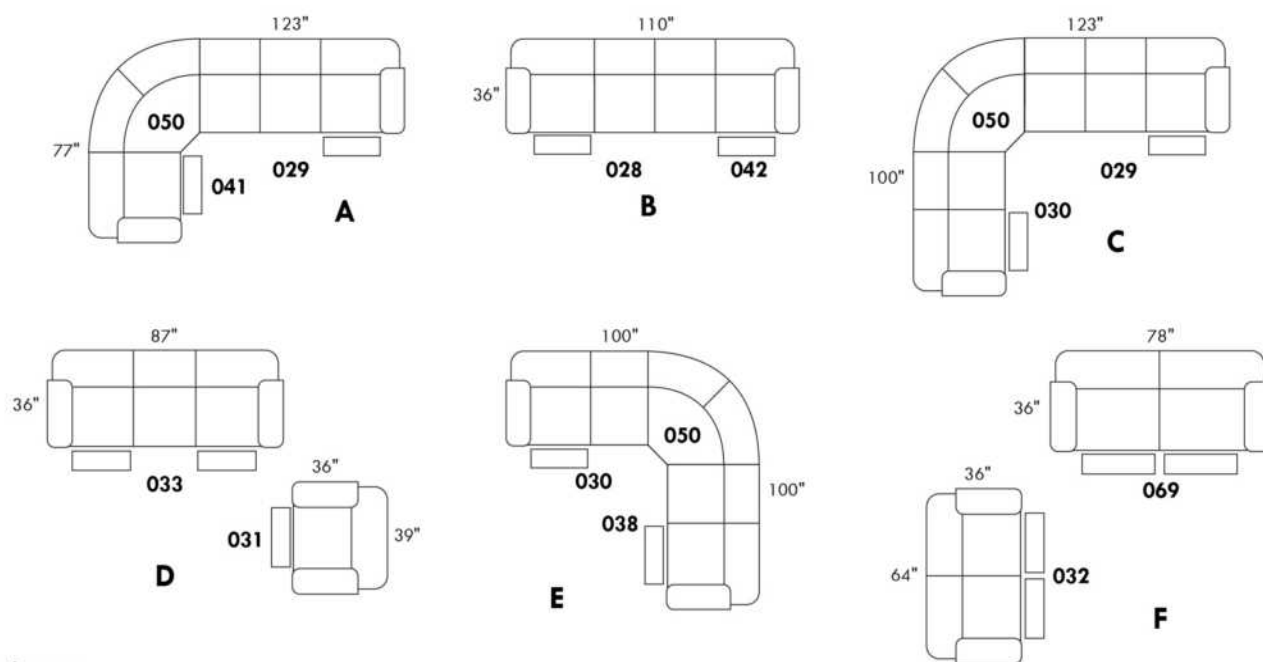

CONFIGURATIONS