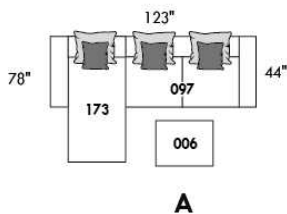

FASHION COLLECTION

FASHION I

COUSSINS PLEINE LARGEUR
FULL BACK CUSHIONS

831 34 x 7 x 19
832 24 x 6 x 10

FASHION II

COUSSINS CARRÉS - DOS APPARENT
SQUARE CUSHIONS - VISBLE BACK

833 26 x 7 x 19
834 16 x 6 x 16

Mélanger & agencer!
Mix & Match!

Populaires | Popular CONFIGURATIONS