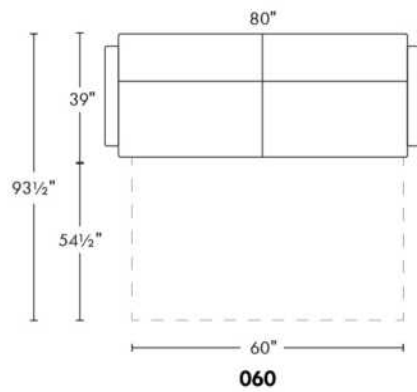

SURF

Hauteur complète 36" | Hauteur de siège 22" | Hauteur devant bras 28½" | Profondeur d'assise 21½"
Total Height 36" | Seat Height 22" | Arm Height 28½" | Seat Depth 21½"

www.jaymar.ca