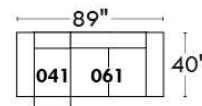

Autres | Others