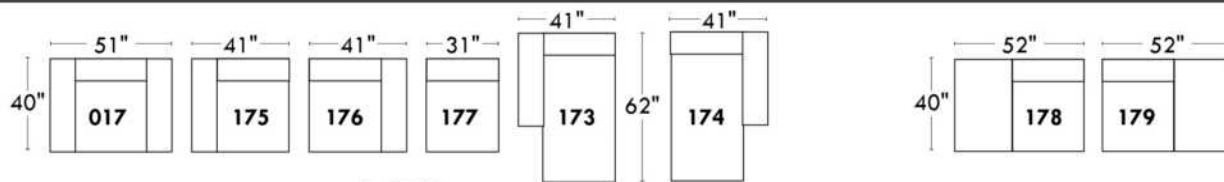

Items avec siège de 30" | Items with 30" seat