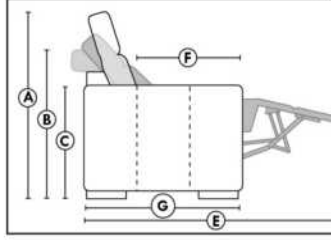

Spécifications | Specifications