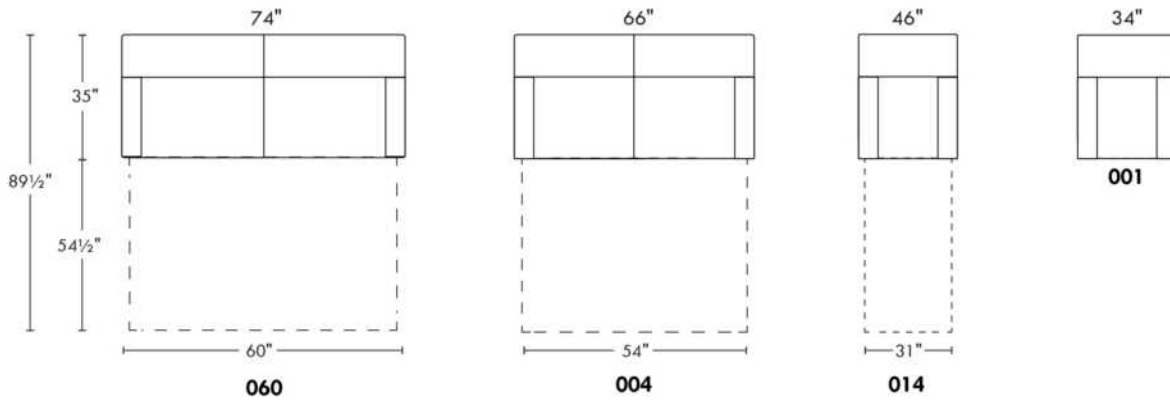

Hauteur complète 35" | Hauteur de siège 18" | Hauteur devant bras 25½" | Profondeur d'assise 21"
Total Height 35" | Seat Height 18" | Arm Height 25½" | Seat Depth 21"