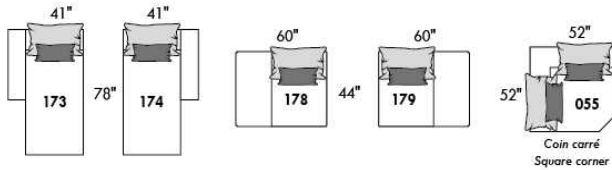

Mélanger & agencer!
Mix & Match!

Populaires | Popular CONFIGURATIONS