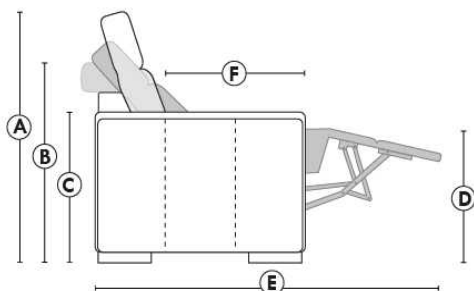

Spécifications | Specifications

- ☐ Appui-tête levé / Headrest up
- ☐ Appui-tête baissé / Headrest down
- ☐ Complètement incliné / Fully reclined

- (A) Hauteur complète 39" / Total Height
- (B) Hauteur appui-tête baissé 30" / Height headrest down
- (C) Hauteur du bras 24" / Arm Height
- (D) Hauteur du siège 19,5" / Seat height
- (E) Profondeur incliné 63" / Depth fully reclined
- (F) Profondeur d'assise 20" / Seat depth

Autres | Others