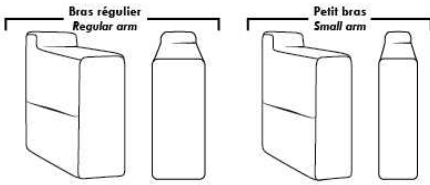

MALAGA

OPTIMA

Spécifications | Specifications

☐ Appui-tête levé / Headrest up
☐ Appui-tête baissé / Headrest down
☐ Complètement incliné / Fully reclined

(A) Hauteur complète 40" / Total Height
(B) Hauteur appui-tête baissé 33" / Height headrest down
(C) Hauteur du bras 24,5" / Arm Height
(D) Hauteur du siège 19,5" / Seat height
(E) Profondeur inclinée 65" / Depth fully reclined
(F) Profondeur d'assise 20" ou/ou 22" / Seat depth
(G) Profondeur appui-tête monté 36" / Depth with headrest up

Siège 30" de large | 30" Seat Width

Siège 23" de large | 23" Seat Width

Autres | Others

Fauteuil berçant, pivotant et inclinable / **Swivel, rocking motion chair**

N'est pas un mécanisme protège-mur / Not a wall hugger mechanism
Dégagement mural: 16" / Wall clearance: 16"

30" Populaires | Popular CONFIGURATIONS 23"