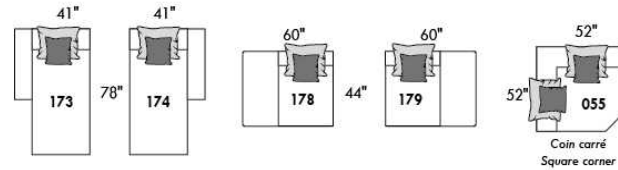

Mélanger & agencer!
Mix & Match!

Populaires | Popular CONFIGURATIONS