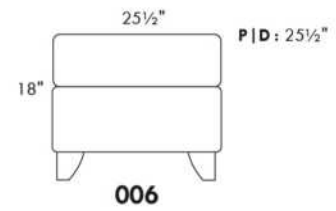

ERICA

Hauteur de siège 20" | Hauteur devant bras 26" | Profondeur d'assise 21"
Seat Height 20" | Arm Height 26" | Seat Depth 21"

www.jaymar.ca