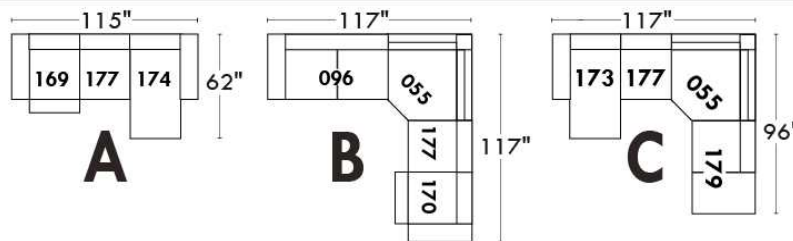

Autres | Others

Siège 23" de large | 23" Seat Width

Fauteuil berçant, pivotant et inclinable
Swivel rocking motion chair

Autres | Others

MELBOURNE

FEATURES:

*Wall hugger power recliners with full footrest (manual n/a). Manual adjustable headrest on all items (2 on square corner & stationary on wedge). Seat cushions with shaped foam + 1" layer of memory foam on top; arm with memory foam. Stitching: Small thread in fabric & large flat thread in leather. Lounge chair reclining back items with "Push Back" mechanism; wall clearance 10".