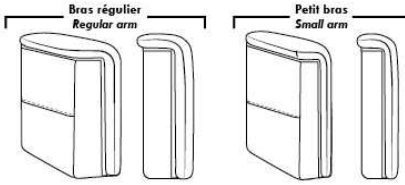

MELBOURNE

OPTIMA

Spécifications | Specifications

- ☐ Appui-tête levé Headrest up
- ☐ Appui-tête baissé Headrest down
- ☐ Complètement incliné Fully reclined

- (A) Hauteur complète 40" Total Height
- (B) Hauteur appui-tête baissé 33" Height headrest down
- (C) Hauteur du bras 24,5" Arm Height
- (D) Hauteur du siège 19,5" Seat height
- (E) Profondeur inclinée 65" Depth fully reclined
- (F) Profondeur d'assise 20" ou/ou 22" Seat depth
- (G) Profondeur appui-tête monté 36" Depth with headrest up

Siège 30" de large | 30" Seat Width

Siège 23" de large | 23" Seat Width

Autres | Others

Fauteuil berçant, pivotant et inclinable
Swivel, rocking motion chair

N'est pas un mécanisme protège-mur / Not a wall hugger mechanism
Dégagement mural: 16" / Wall clearance: 16"

30" Populaires | Popular CONFIGURATIONS 23"