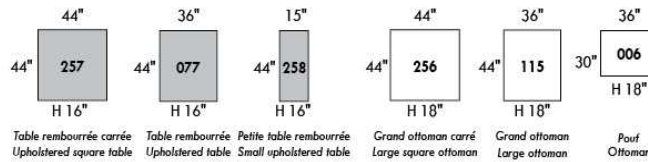

Populaires | Popular CONFIGURATIONS