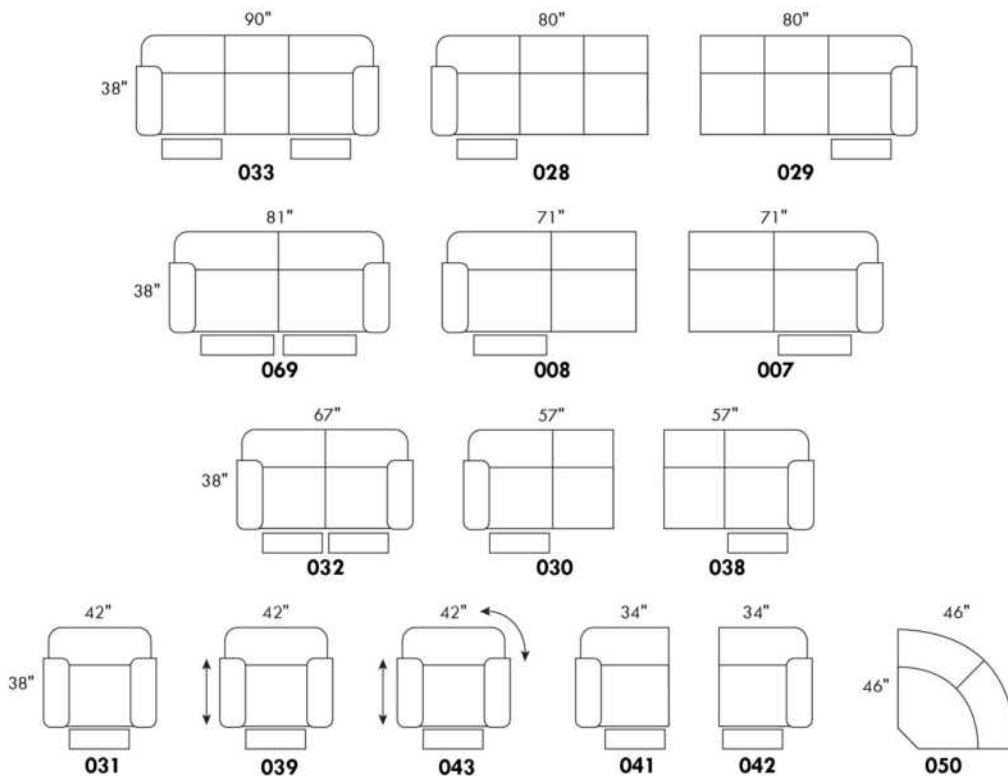

32100

Hauteur complète 40" | Hauteur de siège 19" | Hauteur devant bras 24" | Profondeur d'assise 21"
Total Height 40" | Seat Height 19" | Arm Height 24" | Seat Depth 21"