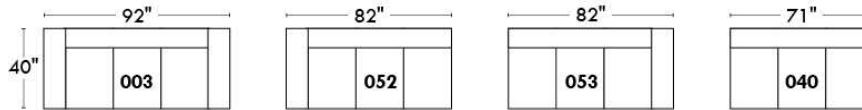

Autres | Others

Siège 23" de large | 23" Seat Width

Fauteuil berçant, pivotant et inclinable
Swivel rocking motion chair

Autres | Others

MELBOURNE

FEATURES:

*Wall hugger power recliners with full footrest (manual n/a). Manual adjustable headrest on all items (2 on square corner & stationary on wedge). Seat cushions with shaped foam + 1" layer of memory foam on top; arm with memory foam. Stitching: Small thread in fabric & large flat thread in leather. Lounge chair reclining back items with "Push Back" mechanism; wall clearance 10".