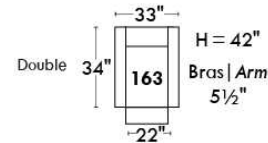

Autres | Others

Siège 23" de large | 23" Seat Width

Fauteuil berçant, pivotant et inclinable
Swivel rocking motion chair

Autres | Others

MONTE-CARLO

Features: Adjustable headrest included with all items (2 with square corner). Stitching: French Stitch. In fabric: small thread & in Leather: Large flat thread. Memory foam in arms & seat cushions. Lounge Chair Reclining Back items with "Push Back" mechanism. Cupholder N/A with this style.