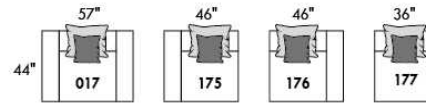

FASHION II

COUSSINS CARRÉS - DOS APPARENT
SQUARE CUSHIONS - VISBLE BACK

833 26 x 7 x 19
834 16 x 6 x 16