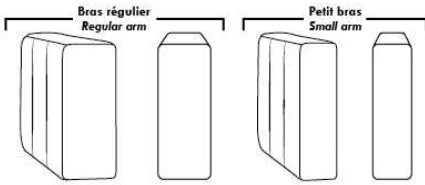

CHAMONIX

OPTIMA

Spécifications | Specifications

☐ Appui-tête levé / Headrest up
☐ Appui-tête baissé / Headrest down
☐ Complètement incliné / Fully reclined

(A) Hauteur complète 40" / Total Height
(B) Hauteur appui-tête baissé 33" / Height headrest down
(C) Hauteur du bras 24" / Arm Height
(D) Hauteur du siège 19,5" / Seat height
(E) Profondeur inclinée 65" / Depth fully reclined
(F) Profondeur d'assise 20" ou/ou 22" / Seat depth
(G) Profondeur appui-tête monté 36" / Depth with headrest up

Siège 30" de large | 30" Seat Width

79" 40" 095
70" 40" 096
70" 40" 097
61" 40" 021
96" 40" 234
44" 40" 167
82" 40" 168
96" 44" 235
82" 40" 223
82" 40" 224
49" 40" 017
40" 40" 175
40" 40" 176
31" 40" 177
40" 62" 173
40" 42"/44" Profondeur Depth 174
49" 40" 165
40" 40" 169
40" 40" 170
31" 40" 171
40" 62" 230
40" 42"/44" Profondeur Depth 231
52" 40" 178
52" 40" 179
52" 40" 221
52" 40" 222

Siège 23" de large | 23" Seat Width

65" 40" 002
56" 40" 012
56" 40" 061
47" 40" 009
68" 40" 086
68" 40" 045
89" 40" 048
89" 44" 024
68" 40" 186
68" 40" 187
42" 40" 001
33" 40" 057
33" 40" 056
24" 40" 051
33" 62" 011
33" 62" 005
42"/44" Profondeur Depth
45" 40" 088
45" 40" 089
42" 40" 044
33" 40" 041
33" 40" 042
24" 40" 071
33" 62" 232
33" 62" 233
42"/44" Profondeur Depth
45" 40" 188
45" 40" 189
89" 40" 003
80" 40" 052
80" 40" 053
71" 40" 040

Autres | Others

Fauteuil berçant, pivotant et inclinable / **Swivel, rocking motion chair**

N'est pas un mécanisme protège-mur / Not a wall hugger mechanism
Dégagement mural: 16" / Wall clearance: 16"

Simple / Single: 30" H=42", 34", 19"
Double: 33" H=42", 34", 22"

Centre rond / Wedge: 49" H=33", 49" 050

Coin carré / Square corner: 44" H=40", 44" 055

Petit coin carré / Small corner: 40" H=40", 40" 155

Pouf à rangement / Storage ottoman: 30" H=17", 22" 124

Rangement à angle / Wedge storage: 25" H=22", 35" 159

Rangement droit / Straight storage: 10" H=22", 35" 160

Petit rangement à angle / Small Wedge storage: 20" H=22", 35" 190

30" Populaires | Popular CONFIGURATIONS 23"

80" 40" 169 170
111" 40" 169 171 174
115" 40" 096 055 171 170
66" 40" 041 042
90" 40" 041 071 005
101" 40" 012 055 071 042
101" 40" 041 071 024
115" 40" 169 171 235
115" 62" 096 055 171 170