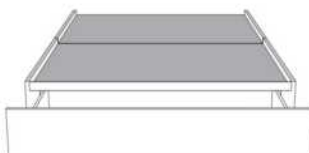

Rangement à tiroir frontal
With Front Drawer
540-541-542
Base lit simple N/D | Single base N/A