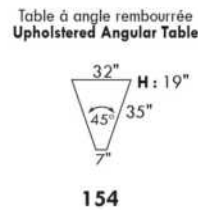

SIÈGE 22" DE LARGE | 22" SEAT WIDTH