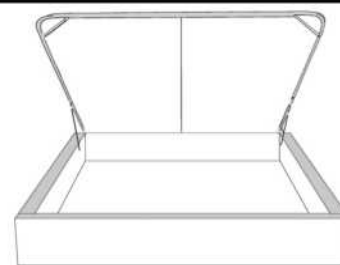

Avec rangement | With Storage
430-431-432-433