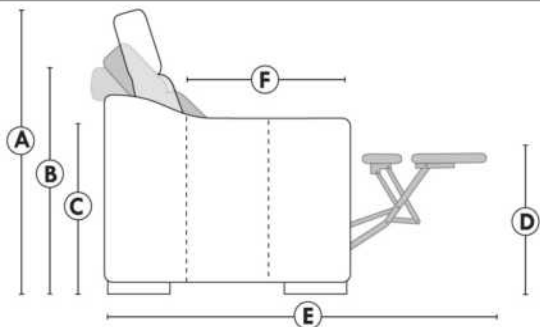

Spécifications | Specifications