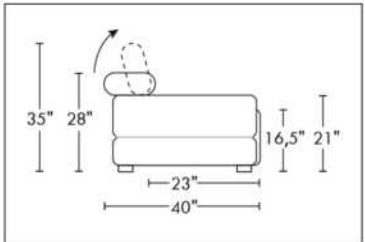

PARIS

Hauteur complète 28"/35" | Hauteur de siège 16½" | Hauteur devant bras 21" | Profondeur d'assise 23"
Total Height 28"/35" | Seat Height 16½" | Arm Height 21" | Seat Depth 23"