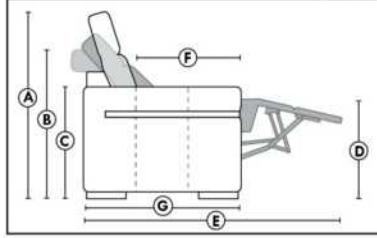

Spécifications | Specifications