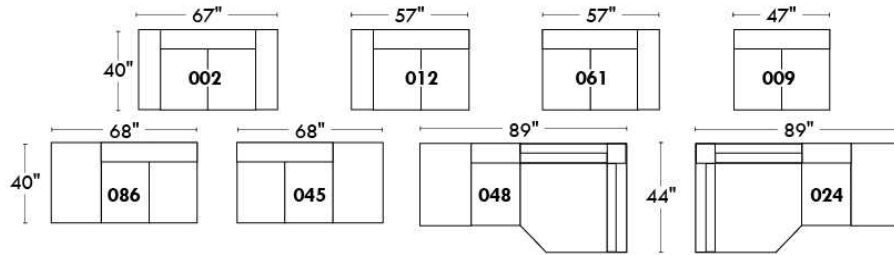

Autres | Others

Siège 23" de large | 23" Seat Width

Fauteuil berçant,
pivotant et inclinable

Swivel rocking
motion chair

Autres | Others

JESSE

Features: Adjustable headrest included (2 on square corner). Stitching: Small thread in fabric and large flat thread in leather. Memory foam in seat cushions. Lounge chair reclining back items with "Push Back" mechanism. Chairs #043 & #163: Have NO METAL BAR on arm.