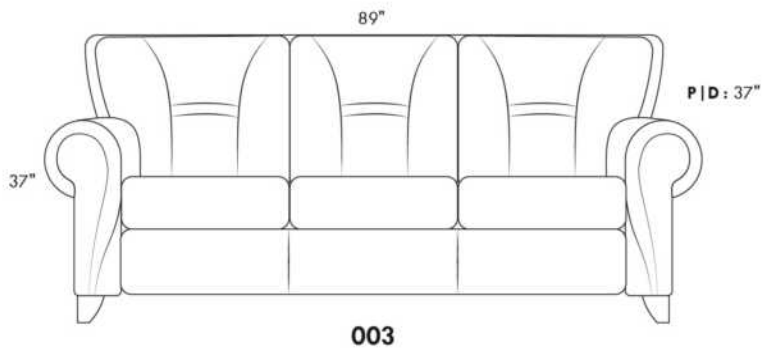

ERICA

Hauteur de siège 20" | Hauteur devant bras 26" | Profondeur d'assise 21"
Seat Height 20" | Arm Height 26" | Seat Depth 21"

www.jaymar.ca