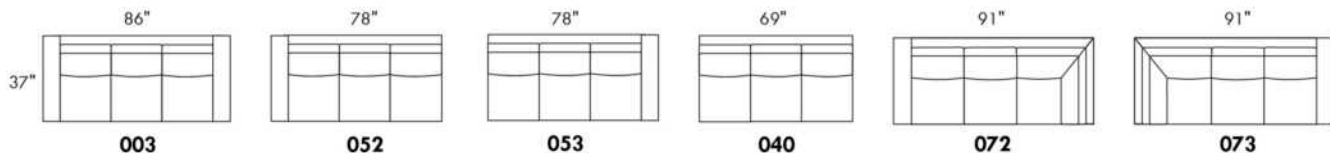

Hauteur complète 35" | Hauteur de siège 19" | Profondeur d'assise 21"/22"
Total Height 35" | Seat Height 19" | Seat Depth 21"/22"

www.jaymar.ca