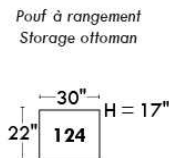

Autres | Others

Siège 23" de large | 23" Seat Width

Fauteuil berçant, pivotant et inclinable
Swivel rocking motion chair

Autres | Others

MELBOURNE

FEATURES:

*Wall hugger power recliners with full footrest (manual n/a). Manual adjustable headrest on all items (2 on square corner & stationary on wedge). Seat cushions with shaped foam + 1" layer of memory foam on top; arm with memory foam. Stitching: Small thread in fabric & large flat thread in leather. Lounge chair reclining back items with "Push Back" mechanism; wall clearance 10".