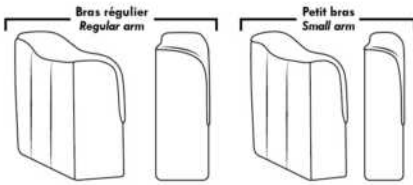

BROOKLYN

OPTIMA