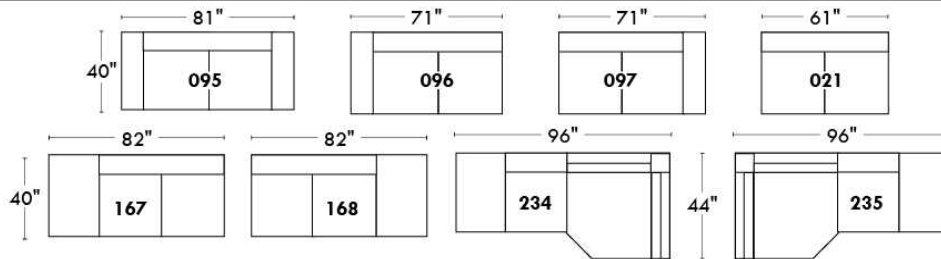

Siège 30" de large | 30" Seat Width