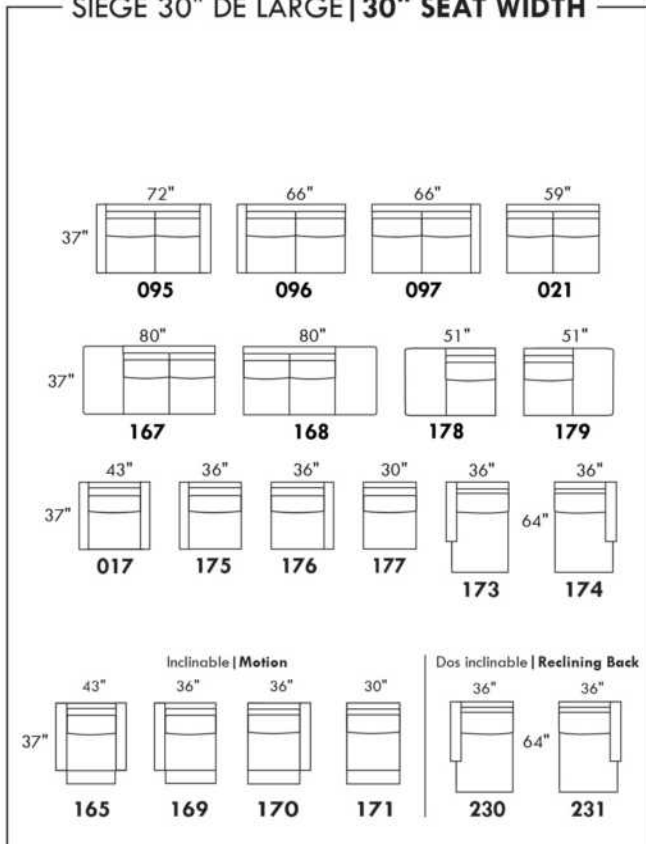

Hauteur complète 42" | Hauteur de siège 19"/20" | Hauteur devant bras 24" | Profondeur d'assise 21"
Total Height 42" | Seat Height 19"/20" | Arm Height 24" | Seat Depth 21"

SIÈGE 30" DE LARGE | 30" SEAT WIDTH