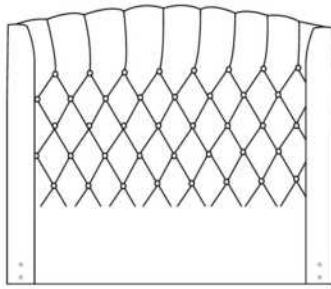

Tête de lit **MELANIE** Headboard

(voir la liste de prix 99905) | (See Price list 99905)

TÊTE DE LIT | HEADBOARD

Option de clous | Nail options

Tête de lit avec oreilles | Headboard with wings
400 - 401 - 402 - 403

Lit grandeur complète | Complete bed size

	Large | Wide L x P/D x H	Mince | Narrow L x P/D x H
K	87 x 90 x 56	87 x 88 x 56
Q	69 x 90 x 56	69 x 88 x 56
D	64 x 86 x 56	64 x 84 x 56
S	49 x 86 x 56	49 x 84 x 56