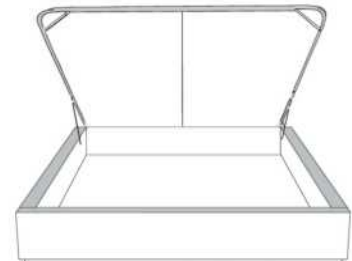

Avec rangement | With Storage
430-431-432-433