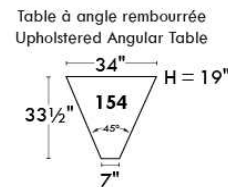

Autres | Others

Siège 23" de large | 23" Seat Width

Fauteuil berçant, pivotant et inclinable
Swivel rocking motion chair

Autres | Others

MELBOURNE

FEATURES:

*Wall hugger power recliners with full footrest (manual n/a). Manual adjustable headrest on all items (2 on square corner & stationary on wedge). Seat cushions with shaped foam + 1" layer of memory foam on top; arm with memory foam. Stitching: Small thread in fabric & large flat thread in leather. Lounge chair reclining back items with "Push Back" mechanism; wall clearance 10".