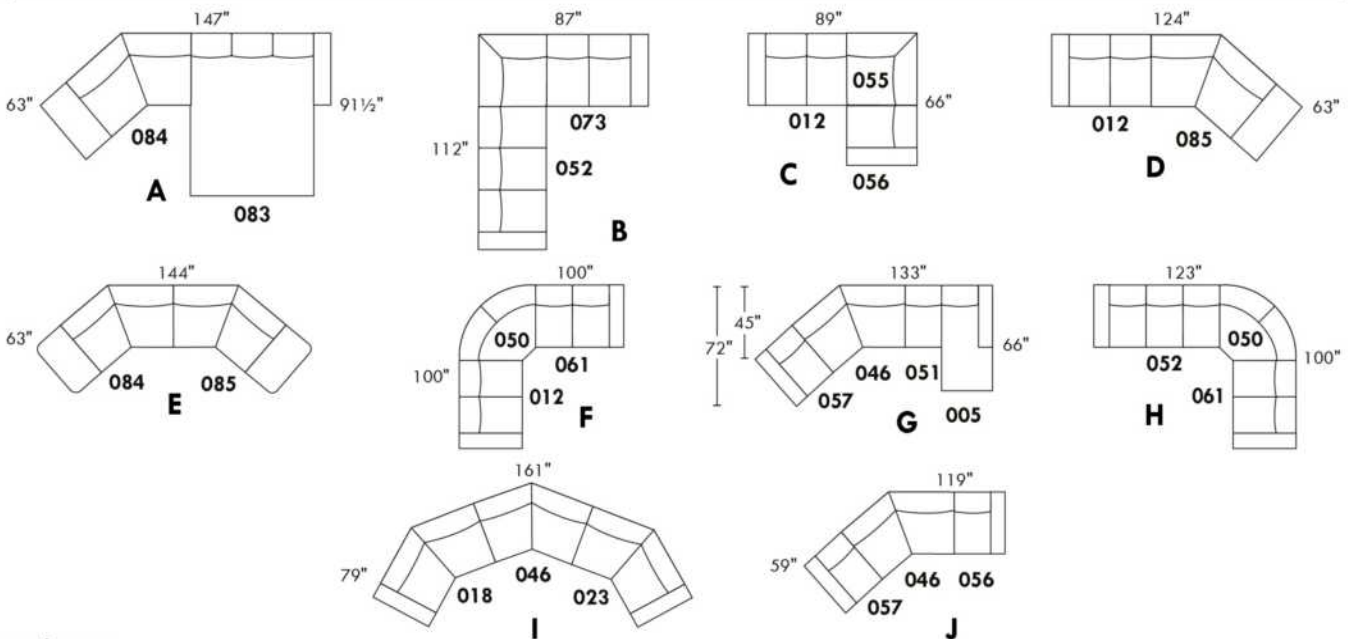

CONFIGURATIONS