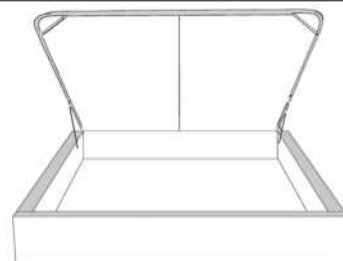

Avec rangement | With Storage
430-431-432-433