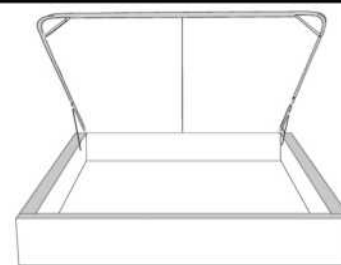

Avec rangement | With Storage
430-431-432-433