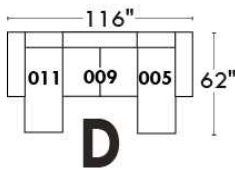

Autres | Others

Siège 23" de large | 23" Seat Width

Fauteuil berçant, pivotant et inclinable
Swivel rocking motion chair

Autres | Others

MELBOURNE

FEATURES:

*Wall hugger power recliners with full footrest (manual n/a). Manual adjustable headrest on all items (2 on square corner & stationary on wedge). Seat cushions with shaped foam + 1" layer of memory foam on top; arm with memory foam. Stitching: Small thread in fabric & large flat thread in leather. Lounge chair reclining back items with "Push Back" mechanism; wall clearance 10".