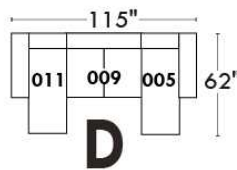

Autres | Others

Siège 23" de large | 23" Seat Width

Fauteuil berçant,
pivotant et inclinable

Swivel rocking
motion chair

Autres | Others

JESSE

Features: Adjustable headrest included (2 on square corner). Stitching: Small thread in fabric and large flat thread in leather. Memory foam in seat cushions. Lounge chair reclining back items with "Push Back" mechanism. Chairs #043 & #163: Have NO METAL BAR on arm.