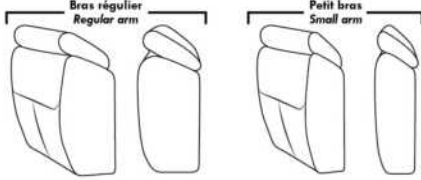

VENICE

OPTIMA

Spécifications | Specifications

☐ Appui-tête levé / Headrest up
☐ Appui-tête baissé / Headrest down
☐ Complètement incliné / Fully reclined

(A) Hauteur complète 40" / Total Height
(B) Hauteur appui-tête baissé 33" / Height headrest down
(C) Hauteur du bras 22,5" / Arm Height
(D) Hauteur du siège 19,5" / Seat height
(E) Profondeur inclinée 65" / Depth fully reclined
(F) Profondeur d'assise 20" ou/ou 22" / Seat depth
(G) Profondeur appui-tête monté 36" / Depth with headrest up

Siège 30" de large | 30" Seat Width

Allongé à rangement / Bumper with storage
Inclinable / Motion
Dos inclinable / Push back
Allongé à rangement / Bumper with storage

Siège 23" de large | 23" Seat Width

Allongé à rangement / Bumper with storage
Inclinable / Motion
Allongé à rangement / Bumper with storage

Autres | Others

Fauteuil berçant, pivotant et inclinable / Swivel, rocking motion chair
N'est pas un mécanisme protège-mur / Not a wall hugger mechanism
Dégagement mural: 16" / Wall clearance: 16"

30" Populaires | Popular CONFIGURATIONS 23"

Nos produits sont fabriqués à la main et des variations mineures peuvent survenir. Our product is hand-made and minor variations can occur.