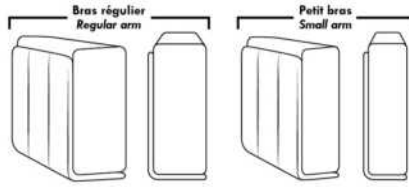

BERLIN

OPTIMA

Spécifications | Specifications

☐ Appui-tête levé / Headrest up
☒ Appui-tête baissé / Headrest down
☒ Complètement incliné / Fully reclined

(A) Hauteur complète 40" Total Height
(B) Hauteur appui-tête baissé 33" Height headrest down
(C) Hauteur du bras 24" Arm Height
(D) Hauteur du siège 19,5" Seat height
(E) Profondeur inclinée 65" Depth fully reclined
(F) Profondeur d'assise 20" ou/ or 22" Seat depth
(G) Profondeur appui-tête monté 36" Depth with headrest up

Siège 30" de large | 30" Seat Width

82" 72" 72" 61"
40" 095 096 097 021
96" 82" 82"
40" 234 167 168
44"
96" 82" 82"
44" 235 223 224
Allongé à rangement / Bumper with storage
42" 42"
40" 017 175 176 177 173 174
42"/44" Profondeur Depth
Inclinable / Motion 42" 42" 31" 42" 42"
40" 165 169 170 171 230 231
42"/44" Profondeur Depth
Dos inclinable / Push back
Allongé à rangement / Bumper with storage
52" 52" 52" 52"
40" 178 179 221 222

Siège 23" de large | 23" Seat Width

68" 58" 58" 47"
40" 002 012 061 009
68" 68" 89" 89"
40" 086 045 048 024
44"
68" 68"
40" 186 187
Allongé à rangement / Bumper with storage
35" 35"
40" 001 057 056 051 011 005
42"/44" Profondeur Depth
45" 45"
40" 088 089
Inclinable / Motion 45" 35" 35" 24" 35" 35"
40" 044 041 042 071 232 233
42"/44" Profondeur Depth
Dos inclinable / Push back
Allongé à rangement / Bumper with storage
45" 45"
40" 188 189
92" 82" 82" 71"
40" 003 052 053 040

Autres | Others

Fauteuil berçant, pivotant et inclinable / **Swivel, rocking motion chair**
N'est pas un mécanisme protège-mur / Not a wall hugger mechanism
Dégagement mural: 16" / Wall clearance: 16"

Simple / Single: 30" H = 42", 34", 19"
Double: 33" H = 42", 34", 22"

Centre rond / Wedge: 49" H = 33", 49"
Coin carré / Square corner: 44" H = 40", 44"
Petit coin carré / Small corner: 40" H = 40", 40"
Pouf à rangement / Storage ottoman: 30" H = 17", 22"
Rangement à angle / Wedge storage: 25" H = 22", 35", 10"
Rangement droit / Straight storage: 10" H = 22", 35"
Petit rangement à angle / Small Wedge storage: 20" H = 22", 35", 10"

30" Populaires | Popular CONFIGURATIONS 23"

A: 84" 115" 40" 169 170 62"
B: 116" 40" 169 171 174
C: 116" 40" 096 055 171 170 116"
D: 116" 40" 169 171 96" 235
J: 70" 40" 041 042
K: 94" 40" 041 071 005 62"
L: 102" 40" 012 055 071 042 102"
M: 103" 40" 041 071 89" 024