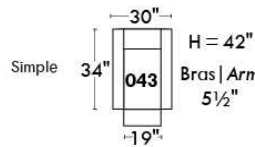

Autres | Others

Siège 23" de large | 23" Seat Width

Fauteuil berçant,
pivotant et inclinable

Swivel rocking
motion chair

Autres | Others

JESSE

Features: Adjustable headrest included (2 on square corner). Stitching: Small thread in fabric and large flat thread in leather. Memory foam in seat cushions. Lounge chair reclining back items with "Push Back" mechanism. Chairs #043 & #163: Have NO METAL BAR on arm.