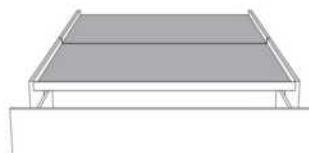

Rangement à tiroir frontal
With Front Drawer
540-541-542
Base lit simple N/D | Single base N/A