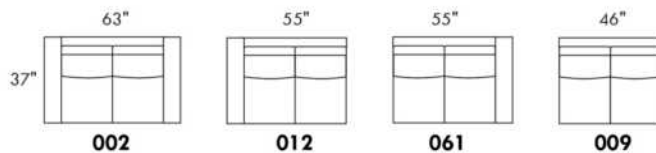

Hauteur complète 35" | Hauteur de siège 19" | Profondeur d'assise 21"/22"
Total Height 35" | Seat Height 19" | Seat Depth 21"/22"

www.jaymar.ca