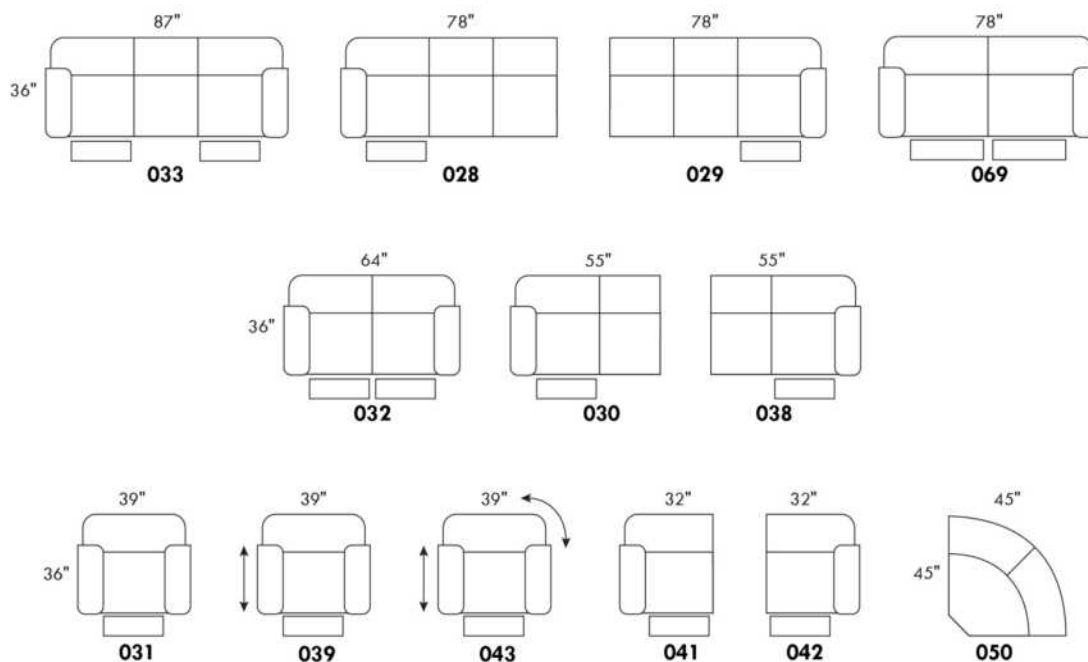

39944

Hauteur complète 41" | Hauteur de siège 19" | Hauteur devant bras 26" | Profondeur d'assise 22"
Total Height 41" | Seat Height 19" | Arm Height 26" | Seat Depth 22"