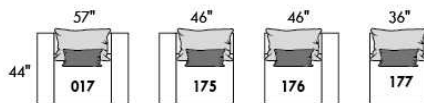

Populaires | Popular CONFIGURATIONS