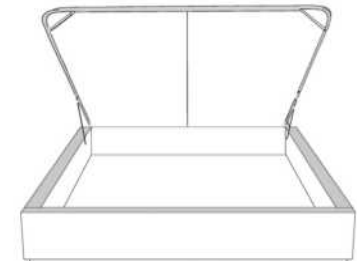

Avec rangement | With Storage
430-431-432-433