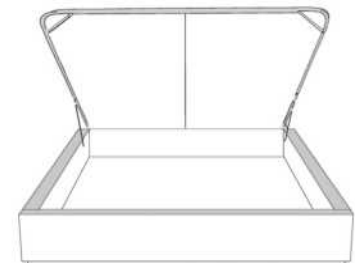

Avec rangement | With Storage
430-431-432-433