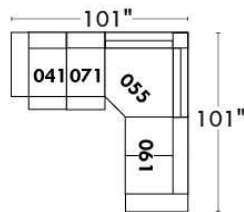

Autres | Others

Siège 23" de large | 23" Seat Width

Fauteuil berçant, pivotant et inclinable
Swivel rocking motion chair

Autres | Others

MONTE-CARLO

Features: Adjustable headrest included with all items (2 with square corner). Stitching: French Stitch. In fabric: small thread & in Leather: Large flat thread. Memory foam in arms & seat cushions. Lounge Chair Reclining Back items with "Push Back" mechanism. Cupholder N/A with this style.