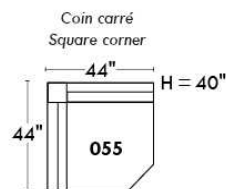

Autres | Others

Siège 23" de large | 23" Seat Width

Fauteuil berçant,
pivotant et inclinable

Swivel rocking
motion chair

Autres | Others

JESSE

Features: Adjustable headrest included (2 on square corner). Stitching: Small thread in fabric and large flat thread in leather. Memory foam in seat cushions. Lounge chair reclining back items with "Push Back" mechanism. Chairs #043 & #163: Have NO METAL BAR on arm.