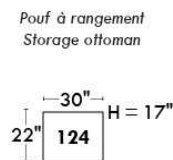

Autres | Others

Siège 23" de large | 23" Seat Width

Fauteuil berçant,
pivotant et inclinable

Swivel rocking
motion chair

Autres | Others

JESSE

Features: Adjustable headrest included (2 on square corner). Stitching: Small thread in fabric and large flat thread in leather. Memory foam in seat cushions. Lounge chair reclining back items with "Push Back" mechanism. Chairs #043 & #163: Have NO METAL BAR on arm.