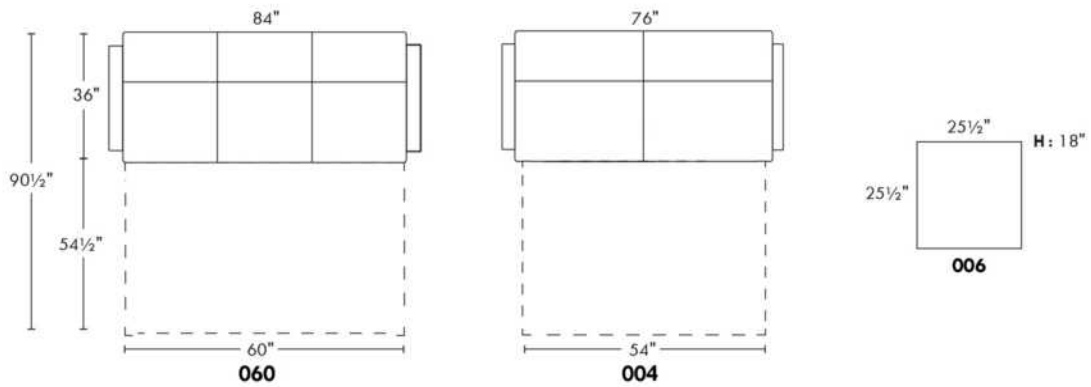

MIAMI

Hauteur complète 35" | Hauteur de siège 19" | Hauteur devant bras 26" | Profondeur d'assise 21"
Total Height 35" | Seat Height 19" | Arm Height 26" | Seat Depth 21"

www.jaymar.ca