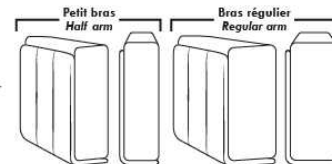

Siège 30" de large | 30" Seat Width

Spécifications | Specifications

- ☐ Appui-tête levé / Headrest up
- ☐ Appui-tête baissé / Headrest down
- ☐ Complètement incliné / Fully reclined

- (A) Hauteur complète 39" / Total Height
- (B) Hauteur appui-tête baissé 30" / Height headrest down
- (C) Hauteur du bras 24" / Arm Height
- (D) Hauteur du siège 19,5" / Seat height
- (E) Profondeur incliné 63" / Depth fully reclined
- (F) Profondeur d'assise 20" / Seat depth

Autres | Others