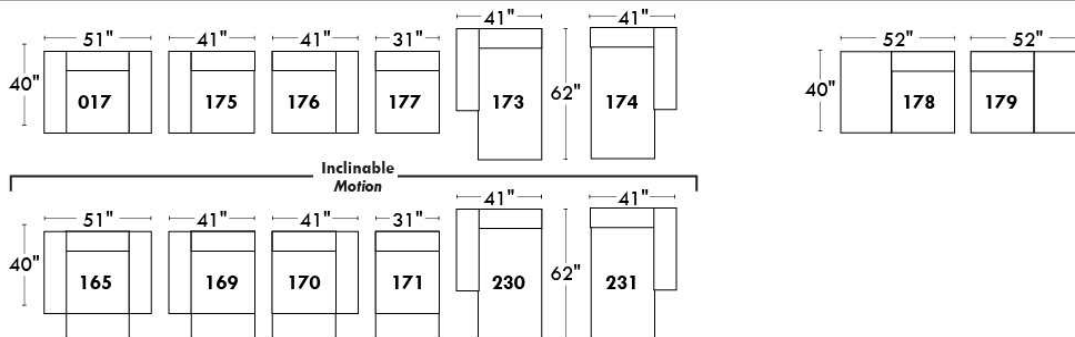

Siège 30" de large | 30" Seat Width