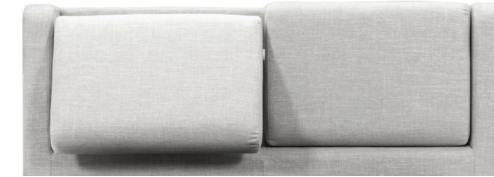

Jaymar

QUALITY | STYLE | COMFORT

Since 1956

CHOOSE YOUR HEADBOARD

See more at
JAYMAR.CA

CHOOSE YOUR BED BASE

Base with WIDE 4" contour

With Legs
410-411-412-413

No Dust
420-421-422-423

With Storage
430-431-432-433

With Front Drawer
440-441-442
Single base N/A

With Side Drawers
450-451 (2 drawers)
452-453 (1 drawer)

Base with NARROW 2" contour

Adjustable bed
560-561-563