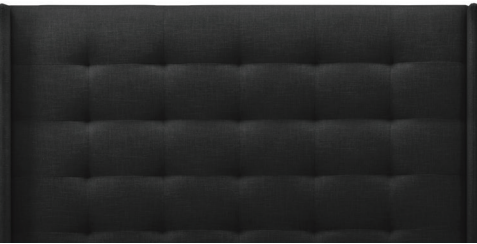

Jaymar

QUALITY | STYLE | COMFORT

Since 1956

CHOOSE YOUR HEADBOARD

See more at
JAYMAR.CA

CHOOSE YOUR BED BASE

Base with WIDE 4" contour

With Legs
410-411-412-413

No Dust
420-421-422-423

With Storage
430-431-432-433

With Front Drawer
440-441-442
Single base N/A

With Side Drawers
450-451 (2 drawers)
452-453 (1 drawer)

Base with NARROW 2" contour

Adjustable bed
560-561-563