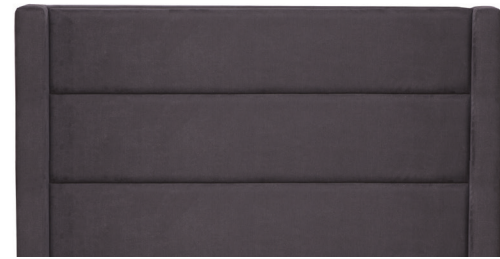

Jaymar

QUALITY | STYLE | COMFORT

Since 1956

CHOOSE YOUR HEADBOARD

See more at
JAYMAR.CA

CHOOSE YOUR BED BASE

Base with WIDE 4" contour

With Legs
410-411-412-413

No Dust
420-421-422-423

With Storage
430-431-432-433

With Front Drawer
440-441-442
Single base N/A

With Side Drawers
450-451 (2 drawers)
452-453 (1 drawer)

Base with NARROW 2" contour

Adjustable bed
560-561-563