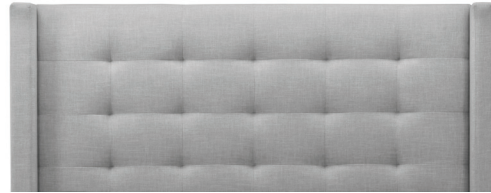

Jaymar

QUALITY | STYLE | COMFORT

Since 1956

CHOOSE YOUR HEADBOARD

See more at
JAYMAR.CA

CHOOSE YOUR BED BASE

Base with WIDE 4" contour

With Legs
410-411-412-413

No Dust
420-421-422-423

With Storage
430-431-432-433

With Front Drawer
440-441-442
Single base N/A

With Side Drawers
450-451 (2 drawers)
452-453 (1 drawer)

Base with NARROW 2" contour

Adjustable bed
560-561-563