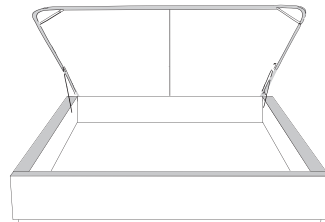

Jaymar

QUALITY | STYLE | COMFORT

Since 1956

CHOOSE YOUR HEADBOARD

See more at
JAYMAR.CA

CHOOSE YOUR BED BASE

Base with WIDE 4" contour

With Legs
410-411-412-413

No Dust
420-421-422-423

With Storage
430-431-432-433

With Front Drawer
440-441-442
Single base N/A

With Side Drawers
450-451 (2 drawers)
452-453 (1 drawer)

Base with NARROW 2" contour

Adjustable bed
560-561-563