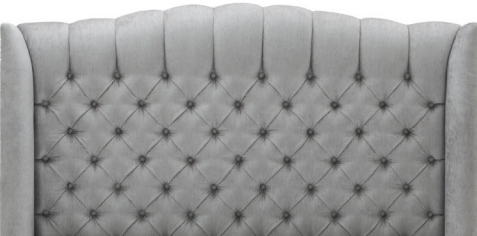

Jaymar

QUALITY | STYLE | COMFORT

Since 1956

CHOOSE YOUR HEADBOARD

See more at
JAYMAR.CA

CHOOSE YOUR BED BASE

Base with WIDE 4" contour

With Legs
410-411-412-413

No Dust
420-421-422-423

With Storage
430-431-432-433

With Front Drawer
440-441-442
Single base N/A

With Side Drawers
450-451 (2 drawers)
452-453 (1 drawer)

Base with NARROW 2" contour

Adjustable bed
560-561-563

With Legs
510-511-512-513

No Dust
520-521-522-523

With Front Drawer
540-541-542
Single base N/A

With Side Drawers
550-551 (2 drawers)
552-553 (1 drawer)

FINAL TOUCH: Leg choices

**On Beds with legs only
LG182 Wood 3"H