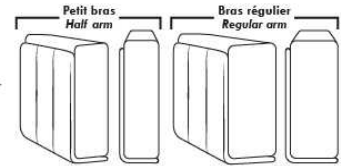

Siège 30" de large | 30" Seat Width

Spécifications | Specifications

- ☐ Appui-tête levé / Headrest up
- ☐ Appui-tête baissé / Headrest down
- ☐ Complètement incliné / Fully reclined

- (A) Hauteur complète 39" / Total Height
- (B) Hauteur appui-tête baissé 30" / Height headrest down
- (C) Hauteur du bras 24" / Arm Height
- (D) Hauteur du siège 19,5" / Seat height
- (E) Profondeur inclinée 63" / Depth fully reclined
- (F) Profondeur d'assise 20" / Seat depth

Autres | Others