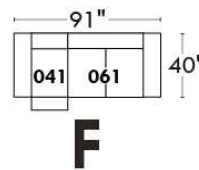

Autres | Others

Siège 23" de large | 23" Seat Width

Fauteuil berçant, pivotant et inclinable

Swivel rocking motion chair

Autres | Others

JESSE

Features: Adjustable headrest included (2 on square corner). Stitching: Small thread in fabric and large flat thread in leather. Memory foam in seat cushions. Lounge chair reclining back items with "Push Back" mechanism. Chairs #043 & #163: Have NO METAL BAR on arm.