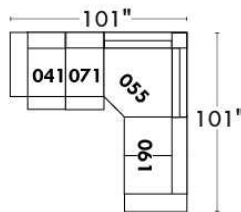

Autres | Others

Siège 23" de large | 23" Seat Width

Fauteuil berçant, pivotant et inclinable
Swivel rocking motion chair

Autres | Others

MONTE-CARLO

Features: Adjustable headrest included with all items (2 with square corner). Stitching: French Stitch. In fabric: small thread & in Leather: Large flat thread. Memory foam in arms & seat cushions. Lounge Chair Reclining Back items with "Push Back" mechanism. Cupholder N/A with this style.