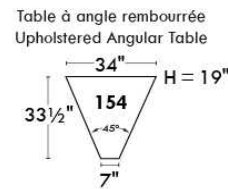

Autres | Others

Siège 23" de large | 23" Seat Width

Fauteuil berçant, pivotant et inclinable
Swivel rocking motion chair

Autres | Others

MONTE-CARLO

Features: Adjustable headrest included with all items (2 with square corner). Stitching: French Stitch. In fabric: small thread & in Leather: Large flat thread. Memory foam in arms & seat cushions. Lounge Chair Reclining Back items with "Push Back" mechanism. Cupholder N/A with this style.