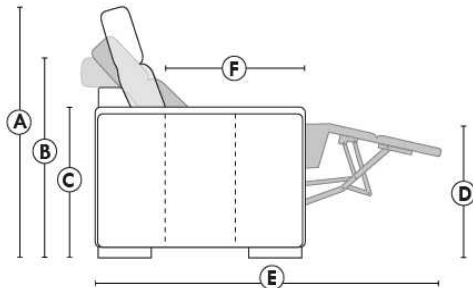

Spécifications | Specifications

- ☐ Appui-tête levé / Headrest up
- ☐ Appui-tête baissé / Headrest down
- ☐ Complètement incliné / Fully reclined

- (A) Hauteur complète 39" / Total Height
- (B) Hauteur appui-tête baissé 30" / Height headrest down
- (C) Hauteur du bras 24" / Arm Height
- (D) Hauteur du siège 19,5" / Seat height
- (E) Profondeur inclinée 63" / Depth fully reclined
- (F) Profondeur d'assise 20" / Seat depth

Autres | Others