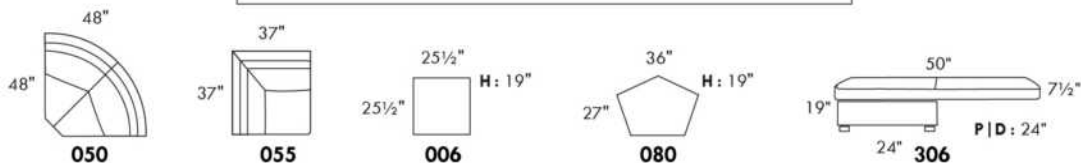

TRISTAN

Hauteur complète 35" | Hauteur de siège 19" | Profondeur d'assise 21"/22"
Total Height 35" | Seat Height 19" | Seat Depth 21"/22"

www.jaymar.ca