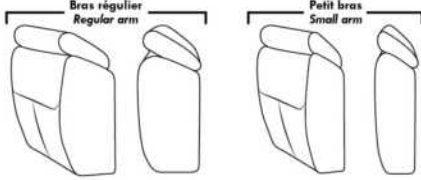

VENICE

OPTIMA

Spécifications | Specifications

☐ Appui-tête levé / Headrest up
☐ Appui-tête baissé / Headrest down
☐ Complètement incliné / Fully reclined

(A) Hauteur complète 40" / Total Height
(B) Hauteur appui-tête baissé 33" / Height headrest down
(C) Hauteur du bras 22,5" / Arm Height
(D) Hauteur du siège 19,5" / Seat height
(E) Profondeur inclinée 65" / Depth fully reclined
(F) Profondeur d'assise 20" ou/ou 22" / Seat depth
(G) Profondeur appui-tête monté 36" / Depth with headrest up

Siège 30" de large | 30" Seat Width

83" 72" 72" 61" 40" 095 096 097 021
96" 82" 82" 40" 234 167 168 44"
96" 82" 82" 44" 235 40" 223 224
Allongé à rangement / Bumper with storage
53" 42" 42" 31" 42" 42" 40" 017 175 176 177 173 174 42"/44" Profondeur Depth
Inclinable / Motion   Dos inclinable / Push back
53" 42" 42" 31" 42" 42" 40" 165 169 170 171 230 231 42"/44" Profondeur Depth
Allongé à rangement / Bumper with storage
52" 52" 40" 178 179 52" 52" 40" 221 222

Siège 23" de large | 23" Seat Width

69" 58" 58" 47" 40" 002 012 061 009
68" 68" 89" 89" 40" 086 045 048 024 44"
Allongé à rangement / Bumper with storage
68" 68" 40" 186 187
46" 35" 35" 24" 35" 35" 40" 001 057 056 051 011 005 42"/44" Profondeur Depth
45" 45" 40" 088 089
Inclinable / Motion   Allongé à rangement / Bumper with storage
46" 35" 35" 24" 35" 35" 40" 044 041 042 071 232 233 42"/44" Profondeur Depth
45" 45" 40" 188 189
93" 82" 82" 71" 40" 003 052 053 040

Autres | Others

Fauteuil berçant, pivotant et inclinable / **Swivel, rocking motion chair**
N'est pas un mécanisme protège-mur / Not a wall hugger mechanism
Dégagement mural: 16" / Wall clearance: 16"

30" Populaires | Popular CONFIGURATIONS 23"

84" 115" 40" 169 170 169 171 174 62"
116" 116" 40" 169 171 235 96"
116" 16" 096 055 171 170
70" 40" 041 042
94" 62" 041 071 005
102" 102" 40" 012 055 071 042
103" 89" 041 071 024