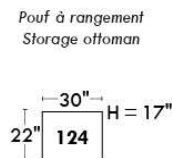

Autres | Others

Siège 23" de large | 23" Seat Width

Fauteuil berçant, pivotant et inclinable
Swivel rocking motion chair

Autres | Others

MONTE-CARLO

Features: Adjustable headrest included with all items (2 with square corner). Stitching: French Stitch. In fabric: small thread & in Leather: Large flat thread. Memory foam in arms & seat cushions. Lounge Chair Reclining Back items with "Push Back" mechanism. Cupholder N/A with this style.