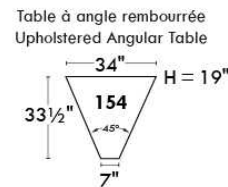

Autres | Others

Siège 23" de large | 23" Seat Width

Fauteuil berçant, pivotant et inclinable

Swivel rocking motion chair

Autres | Others

JESSE

Features: Adjustable headrest included (2 on square corner). Stitching: Small thread in fabric and large flat thread in leather. Memory foam in seat cushions. Lounge chair reclining back items with "Push Back" mechanism. Chairs #043 & #163: Have NO METAL BAR on arm.