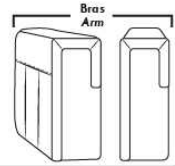

Siège 30" de large | 30" Seat Width

Spécifications | Specifications

- ☐ Appui-tête levé / Headrest up
- ☐ Appui-tête baissé / Headrest down
- ☐ Complètement incliné / Fully reclined

- (A) Hauteur complète 39" / Total Height
- (B) Hauteur appui-tête baissé 30" / Height headrest down
- (C) Hauteur du bras 24" / Arm Height
- (D) Hauteur du siège 19,5" / Seat height
- (E) Profondeur inclinée 63" / Depth fully reclined
- (F) Profondeur d'assise 20" / Seat depth

Autres | Others