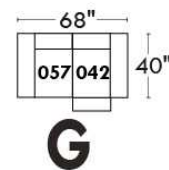

Autres | Others

Siège 23" de large | 23" Seat Width

Fauteuil berçant,
pivotant et inclinable

Swivel rocking
motion chair

Autres | Others

JULIANNE

Features: Adjustable headrest included with all items (2 with square corner). Headrest STATIONARY on Wedge (050). Stitching: Small "French Stitch" in fabric & in leather. Swivel Rocking Recliner Chairs (items: 043 & 163 only): Seat cushions with 1" memory foam. Lounge Chair Reclining Back items with "Push Back" mechanism; wall distance: 10".