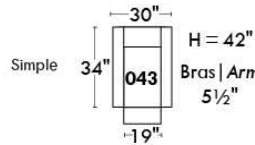

Autres | Others

Siège 23" de large | 23" Seat Width

Fauteuil berçant, pivotant et inclinable

Swivel rocking motion chair

Autres | Others

JESSE

Features: Adjustable headrest included (2 on square corner). Stitching: Small thread in fabric and large flat thread in leather. Memory foam in seat cushions. Lounge chair reclining back items with "Push Back" mechanism. Chairs #043 & #163: Have NO METAL BAR on arm.