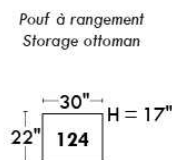

Autres | Others

Siège 23" de large | 23" Seat Width

Fauteuil berçant, pivotant et inclinable
Swivel rocking motion chair

Autres | Others

MONACO

Features: Adjustable headrest (2 with square corner). Stitching: Small thread in fabric & large flat thread in leather. Memory foam in arms & seat cushions. Lounge Chair Reclining Back items with "Push Back" mechanism.