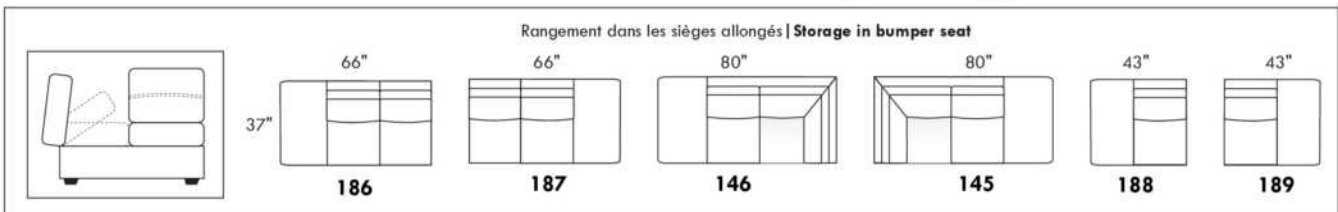

TRISTAN

Hauteur complète 35" | Hauteur de siège 19" | Profondeur d'assise 21"/22"
Total Height 35" | Seat Height 19" | Seat Depth 21"/22"

www.jaymar.ca