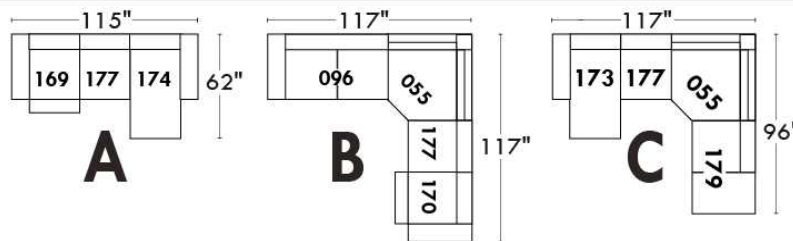

Autres | Others

Siège 23" de large | 23" Seat Width

Fauteuil berçant, pivotant et inclinable
Swivel rocking motion chair

Autres | Others

MONACO

Features: Adjustable headrest (2 with square corner). Stitching: Small thread in fabric & large flat thread in leather. Memory foam in arms & seat cushions. Lounge Chair Reclining Back items with "Push Back" mechanism.