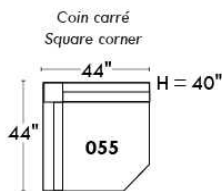

Autres | Others

Siège 23" de large | 23" Seat Width

Fauteuil berçant, pivotant et inclinable
Swivel rocking motion chair

Autres | Others

MONTE-CARLO

Features: Adjustable headrest included with all items (2 with square corner). Stitching: French Stitch. In fabric: small thread & in Leather: Large flat thread. Memory foam in arms & seat cushions. Lounge Chair Reclining Back items with "Push Back" mechanism. Cupholder N/A with this style.