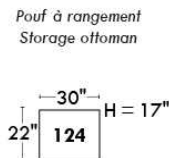

Autres | Others

Siège 23" de large | 23" Seat Width

Fauteuil berçant, pivotant et inclinable
Swivel rocking motion chair

Autres | Others

MONACO

Features: Adjustable headrest (2 with square corner). Stitching: Small thread in fabric & large flat thread in leather. Memory foam in arms & seat cushions. Lounge Chair Reclining Back items with "Push Back" mechanism.