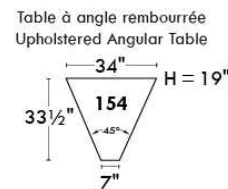

Autres | Others

Siège 23" de large | 23" Seat Width

Fauteuil berçant, pivotant et inclinable

Swivel rocking motion chair

Autres | Others

JESSE

Features: Adjustable headrest included (2 on square corner). Stitching: Small thread in fabric and large flat thread in leather. Memory foam in seat cushions. Lounge chair reclining back items with "Push Back" mechanism. Chairs #043 & #163: Have NO METAL BAR on arm.