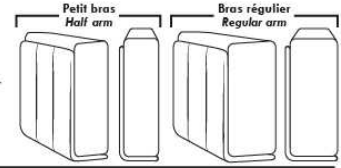

Autres | Others

Siège 23" de large | 23" Seat Width

Fauteuil berçant, pivotant et inclinable
Swivel rocking motion chair

Autres | Others

MONACO

Features: Adjustable headrest (2 with square corner). Stitching: Small thread in fabric & large flat thread in leather. Memory foam in arms & seat cushions. Lounge Chair Reclining Back items with "Push Back" mechanism.