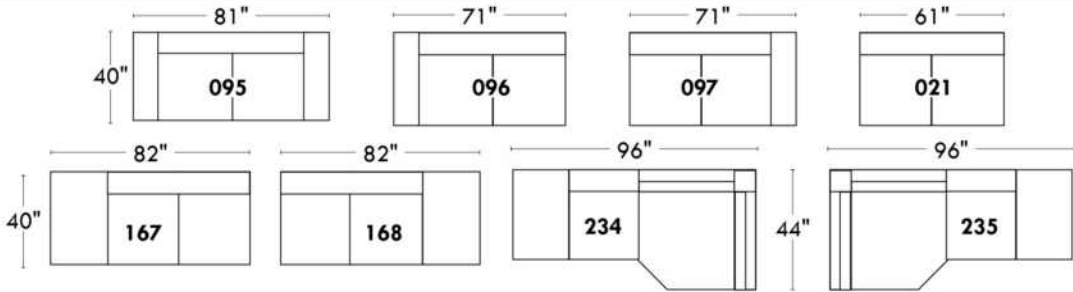

Items avec siège de 30" | Items with 30" seat