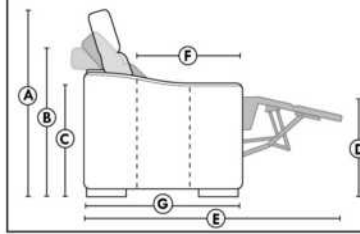

Spécifications | Specifications