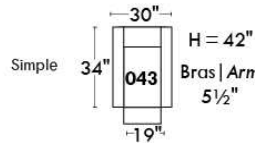

Autres | Others

Siège 23" de large | 23" Seat Width

Fauteuil berçant, pivotant et inclinable
Swivel rocking motion chair

Autres | Others

MONACO

Features: Adjustable headrest (2 with square corner). Stitching: Small thread in fabric & large flat thread in leather. Memory foam in arms & seat cushions. Lounge Chair Reclining Back items with "Push Back" mechanism.