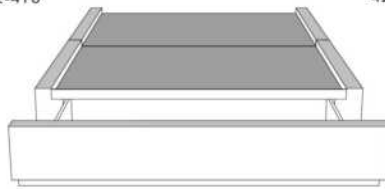

**Rangement à tiroir frontal
With Front Drawer**
440-441-442
Base lit simple N/D | Single base N/A