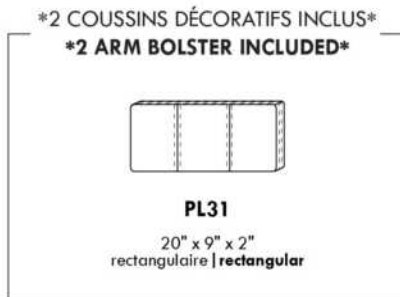

SCARSDALE

Hauteur complète 35" | Hauteur de siège 19" | Hauteur devant bras 27" | Profondeur d'assise 20"
Total Height 35" | Seat Height 19" | Arm Height 27" | Seat Depth 20"

www.jaymar.ca