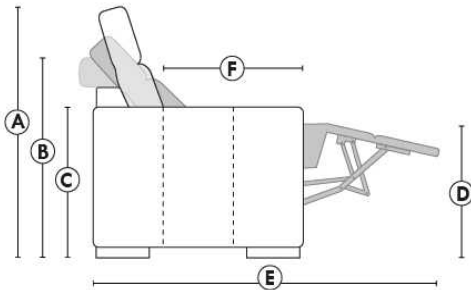

Spécifications | Specifications

- ☐ Appui-tête levé / Headrest up
- ☐ Appui-tête baissé / Headrest down
- ☐ Complètement incliné / Fully reclined

- (A) Hauteur complète 39" Total Height
- (B) Hauteur appui-tête baissé 30" Height headrest down
- (C) Hauteur du bras 24" Arm Height
- (D) Hauteur du siège 19,5" Seat height
- (E) Profondeur inclinée 63" Depth fully reclined
- (F) Profondeur d'assise 20" Seat depth

Autres | Others