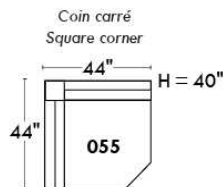

Autres | Others

Siège 23" de large | 23" Seat Width

Fauteuil berçant, pivotant et inclinable
Swivel rocking motion chair

Autres | Others

MONACO

Features: Adjustable headrest (2 with square corner). Stitching: Small thread in fabric & large flat thread in leather. Memory foam in arms & seat cushions. Lounge Chair Reclining Back items with "Push Back" mechanism.