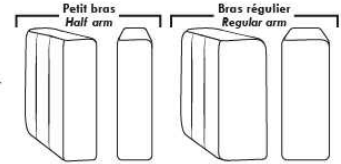

Autres | Others

Siège 23" de large | 23" Seat Width

Fauteuil berçant, pivotant et inclinable

Swivel rocking motion chair

Autres | Others

JESSE

Features: Adjustable headrest included (2 on square corner). Stitching: Small thread in fabric and large flat thread in leather. Memory foam in seat cushions. Lounge chair reclining back items with "Push Back" mechanism. Chairs #043 & #163: Have NO METAL BAR on arm.