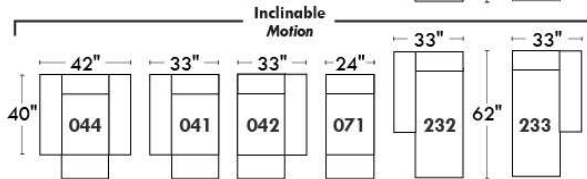

Siège 23" de large | 23" Seat Width