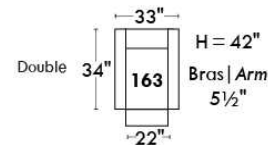

Autres | Others

Siège 23" de large | 23" Seat Width

Fauteuil berçant,
pivotant et inclinable

Swivel rocking
motion chair

Autres | Others

JULIANNE

Features: Adjustable headrest included with all items (2 with square corner). Headrest STATIONARY on Wedge (050). Stitching: Small "French Stitch" in fabric & in leather. Swivel Rocking Recliner Chairs (items: 043 & 163 only): Seat cushions with 1" memory foam. Lounge Chair Reclining Back items with "Push Back" mechanism; wall distance: 10".