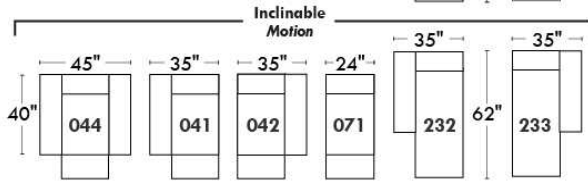

Autres | Others

Siège 23" de large | 23" Seat Width

Fauteuil berçant, pivotant et inclinable
Swivel rocking motion chair

Autres | Others

MONACO

Features: Adjustable headrest (2 with square corner). Stitching: Small thread in fabric & large flat thread in leather. Memory foam in arms & seat cushions. Lounge Chair Reclining Back items with "Push Back" mechanism.