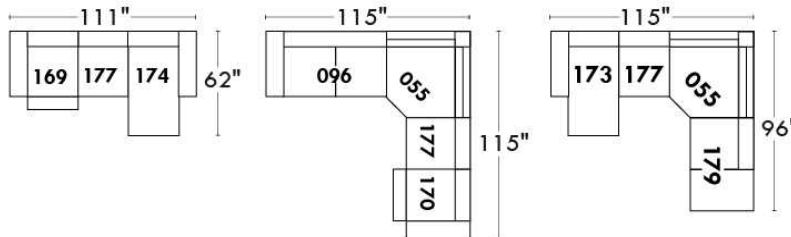

Autres | Others

Siège 23" de large | 23" Seat Width

Fauteuil berçant, pivotant et inclinable
Swivel rocking motion chair

Autres | Others

MONTE-CARLO

Features: Adjustable headrest included with all items (2 with square corner). Stitching: French Stitch. In fabric: small thread & in Leather: Large flat thread. Memory foam in arms & seat cushions. Lounge Chair Reclining Back items with "Push Back" mechanism. Cupholder N/A with this style.