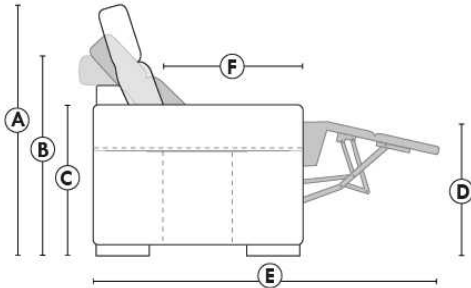

Spécifications | Specifications

- ☐ Appui-tête levé / Headrest up
- ☐ Appui-tête baissé / Headrest down
- ☐ Complètement incliné / Fully reclined

- (A) Hauteur complète 39" / Total Height
- (B) Hauteur appui-tête baissé 30" / Height headrest down
- (C) Hauteur du bras 24" / Arm Height
- (D) Hauteur du siège 19,5" / Seat height
- (E) Profondeur inclinée 63" / Depth fully reclined
- (F) Profondeur d'assise 20" / Seat depth

Autres | Others