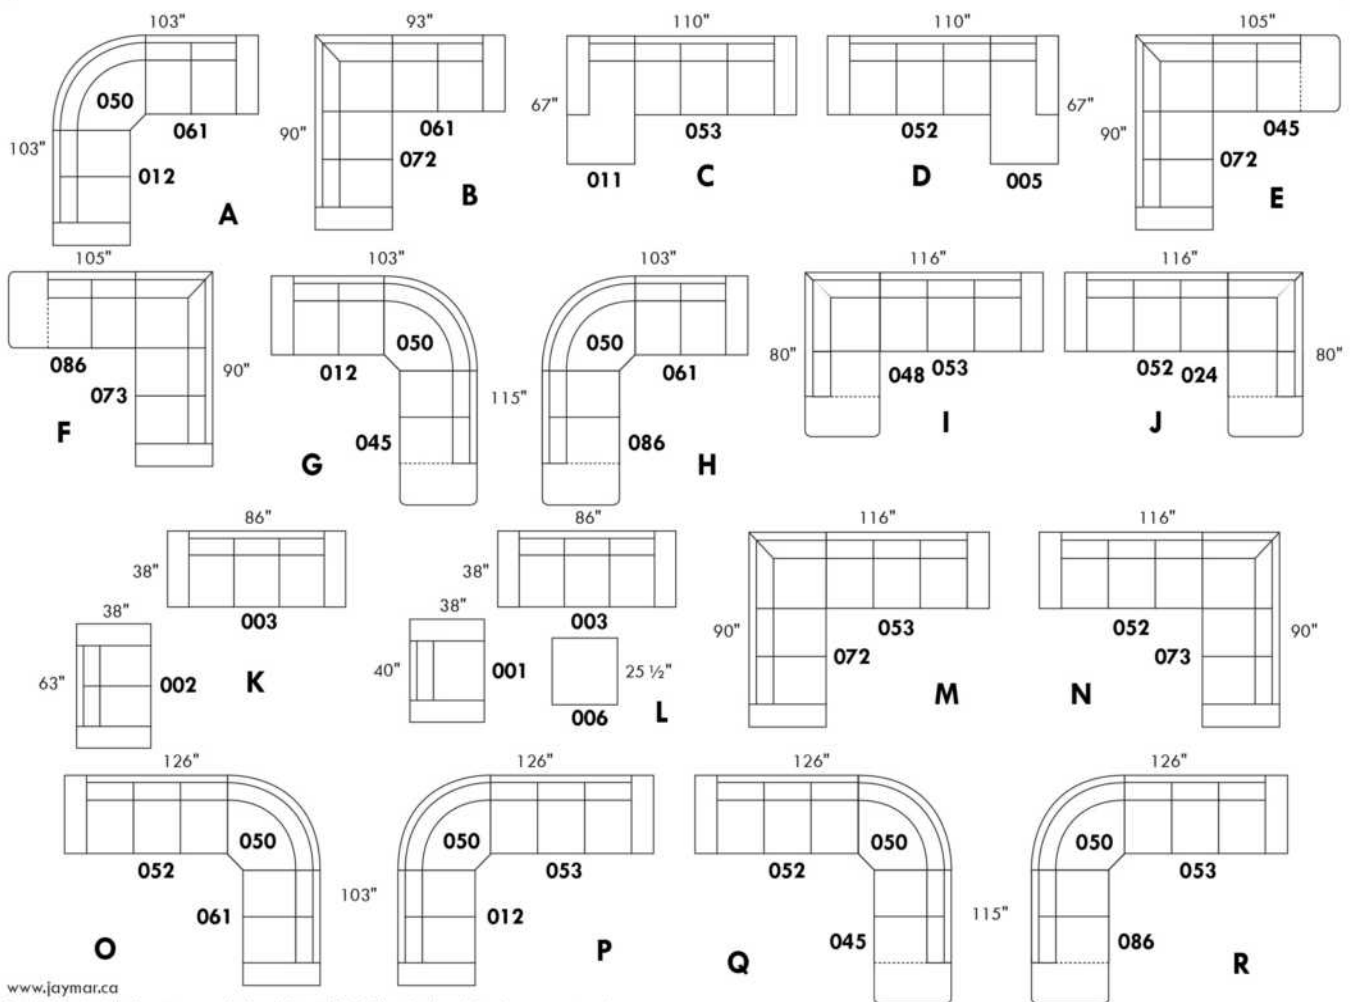

CONFIGURATIONS