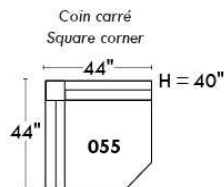

Autres | Others

Siège 23" de large | 23" Seat Width

Fauteuil berçant, pivotant et inclinable

Swivel rocking motion chair

Autres | Others

JESSE

Features: Adjustable headrest included (2 on square corner). Stitching: Small thread in fabric and large flat thread in leather. Memory foam in seat cushions. Lounge chair reclining back items with "Push Back" mechanism. Chairs #043 & #163: Have NO METAL BAR on arm.