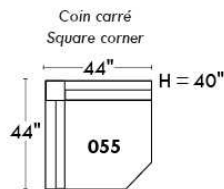

Autres | Others

Siège 23" de large | 23" Seat Width

Fauteuil berçant, pivotant et inclinable
Swivel rocking motion chair

Autres | Others

MONTE-CARLO

Features: Adjustable headrest included with all items (2 with square corner). Stitching: French Stitch. In fabric: small thread & in Leather: Large flat thread. Memory foam in arms & seat cushions. Lounge Chair Reclining Back items with "Push Back" mechanism. Cupholder N/A with this style.