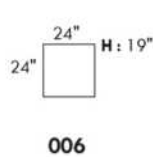

Hauteur complète 42" | Hauteur de siège 19"/20" | Hauteur devant bras 24" | Profondeur d'assise 21"
Total Height 42" | Seat Height 19"/20" | Arm Height 24" | Seat Depth 21"

SIÈGE 30" DE LARGE | 30" SEAT WIDTH

SIÈGE 22" DE LARGE | 22" SEAT WIDTH