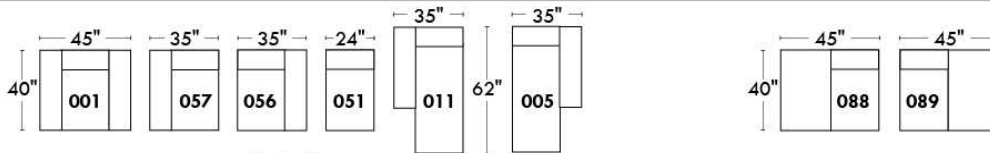

Autres | Others

Siège 23" de large | 23" Seat Width

Fauteuil berçant, pivotant et inclinable
Swivel rocking motion chair

Autres | Others

MONACO

Features: Adjustable headrest (2 with square corner). Stitching: Small thread in fabric & large flat thread in leather. Memory foam in arms & seat cushions. Lounge Chair Reclining Back items with "Push Back" mechanism.