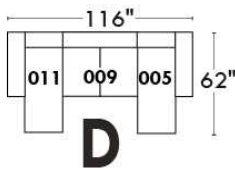

Autres | Others

Siège 23" de large | 23" Seat Width

Fauteuil berçant, pivotant et inclinable
Swivel rocking motion chair

Autres | Others

MONACO

Features: Adjustable headrest (2 with square corner). Stitching: Small thread in fabric & large flat thread in leather. Memory foam in arms & seat cushions. Lounge Chair Reclining Back items with "Push Back" mechanism.