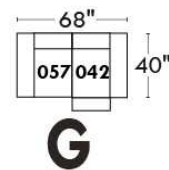

Autres | Others

Siège 23" de large | 23" Seat Width

Fauteuil berçant, pivotant et inclinable

Swivel rocking motion chair

Autres | Others

JESSE

Features: Adjustable headrest included (2 on square corner). Stitching: Small thread in fabric and large flat thread in leather. Memory foam in seat cushions. Lounge chair reclining back items with "Push Back" mechanism. Chairs #043 & #163: Have NO METAL BAR on arm.