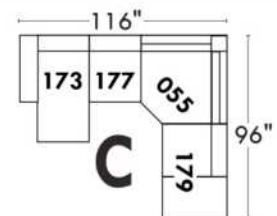

Autres | Others