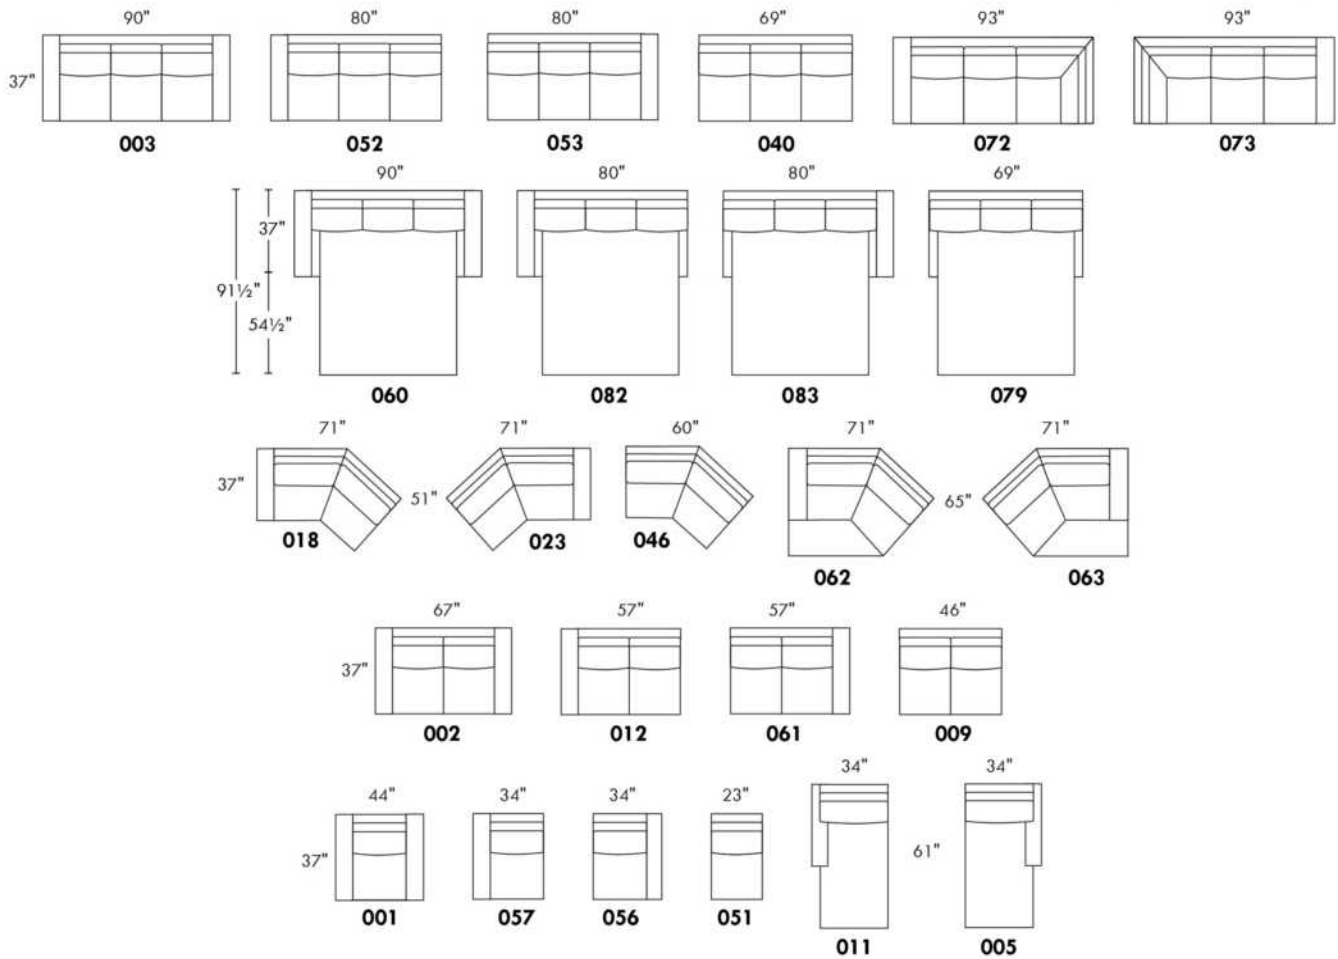

TRISTAN

Hauteur complète 35" | Hauteur de siège 19" | Profondeur d'assise 21"/22"
Total Height 35" | Seat Height 19" | Seat Depth 21"/22"

www.jaymar.ca