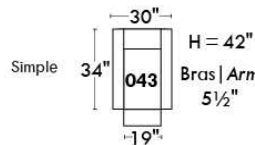

Autres | Others

Siège 23" de large | 23" Seat Width

Fauteuil berçant,
pivotant et inclinable

Swivel rocking
motion chair

Autres | Others

JULIANNE

Features: Adjustable headrest included with all items (2 with square corner). Headrest STATIONARY on Wedge (050). Stitching: Small "French Stitch" in fabric & in leather. Swivel Rocking Recliner Chairs (items: 043 & 163 only): Seat cushions with 1" memory foam. Lounge Chair Reclining Back items with "Push Back" mechanism; wall distance: 10".