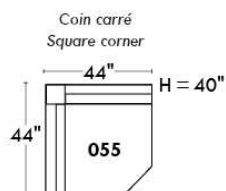

Autres | Others

Siège 23" de large | 23" Seat Width

Fauteuil berçant, pivotant et inclinable
Swivel rocking motion chair

Autres | Others

MONACO

Features: Adjustable headrest (2 with square corner). Stitching: Small thread in fabric & large flat thread in leather. Memory foam in arms & seat cushions. Lounge Chair Reclining Back items with "Push Back" mechanism.