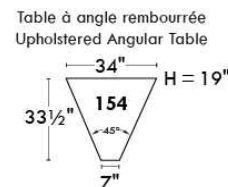

Autres | Others

Siège 23" de large | 23" Seat Width

Fauteuil berçant, pivotant et inclinable
Swivel rocking motion chair

Autres | Others

MONTE-CARLO

Features: Adjustable headrest included with all items (2 with square corner). Stitching: French Stitch. In fabric: small thread & in Leather: Large flat thread. Memory foam in arms & seat cushions. Lounge Chair Reclining Back items with "Push Back" mechanism. Cupholder N/A with this style.