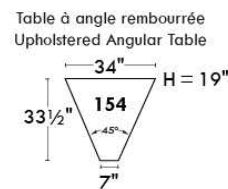

Autres | Others

Siège 23" de large | 23" Seat Width

Fauteuil berçant,
pivotant et inclinable

Swivel rocking
motion chair

Autres | Others

JULIANNE

Features: Adjustable headrest included with all items (2 with square corner). Headrest STATIONARY on Wedge (050). Stitching: Small "French Stitch" in fabric & in leather. Swivel Rocking Recliner Chairs (items: 043 & 163 only): Seat cushions with 1" memory foam. Lounge Chair Reclining Back items with "Push Back" mechanism; wall distance: 10".