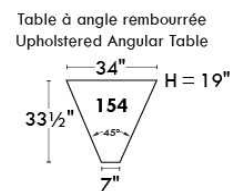

Autres | Others

Siège 23" de large | 23" Seat Width

Fauteuil berçant, pivotant et inclinable
Swivel rocking motion chair

Autres | Others

MONACO

Features: Adjustable headrest (2 with square corner). Stitching: Small thread in fabric & large flat thread in leather. Memory foam in arms & seat cushions. Lounge Chair Reclining Back items with "Push Back" mechanism.