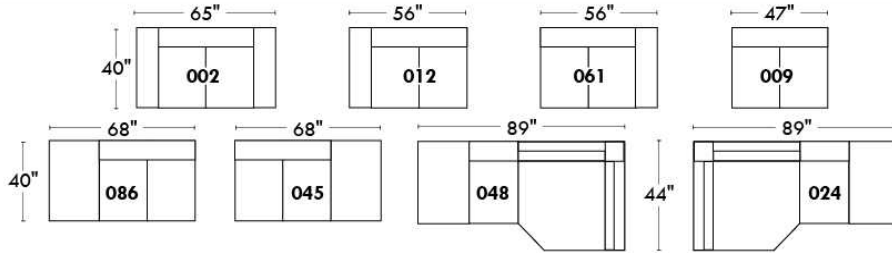

Autres | Others

Siège 23" de large | 23" Seat Width

Fauteuil berçant, pivotant et inclinable
Swivel rocking motion chair

Autres | Others

MONTE-CARLO

Features: Adjustable headrest included with all items (2 with square corner). Stitching: French Stitch. In fabric: small thread & in Leather: Large flat thread. Memory foam in arms & seat cushions. Lounge Chair Reclining Back items with "Push Back" mechanism. Cupholder N/A with this style.