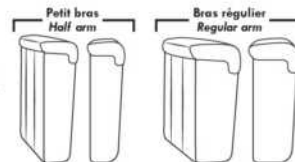

Items avec siège de 23" | Items with 23" seat

Fauteuil berçant, pivotant et inclinable
Swivel rocking motion chair

Simple: 30" x 34" x 19" (seat 23") H = 42" Bras | Arm 5 1/2"

Double: 33" x 34" x 22" (seat 23") H = 42" Bras | Arm 5 1/2"

Autres | Others

www.jaymar.ca
Toutes les dimensions indiquées sont au pouce près. Nos produits sont fabriqués à la main et des variations mineures peuvent survenir.
All dimensions indicated are to the nearest inch. Our product is hand-made and minor variations can occur.