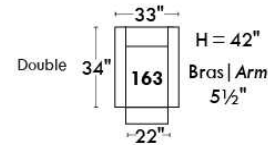

Autres | Others

Siège 23" de large | 23" Seat Width

Fauteuil berçant, pivotant et inclinable

Swivel rocking motion chair

Autres | Others

JESSE

Features: Adjustable headrest included (2 on square corner). Stitching: Small thread in fabric and large flat thread in leather. Memory foam in seat cushions. Lounge chair reclining back items with "Push Back" mechanism. Chairs #043 & #163: Have NO METAL BAR on arm.