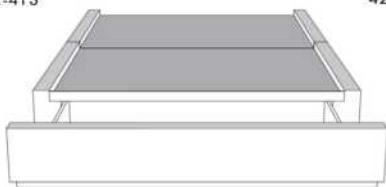

**Rangement à tiroir frontal
With Front Drawer**
440-441-442
Base lit simple N/D | Single base N/A