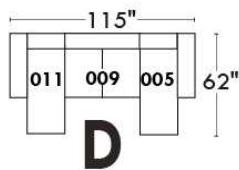

Autres | Others

Siège 23" de large | 23" Seat Width

Fauteuil berçant,
pivotant et inclinable

Swivel rocking
motion chair

Autres | Others

JULIANNE

Features: Adjustable headrest included with all items (2 with square corner). Headrest STATIONARY on Wedge (050). Stitching: Small "French Stitch" in fabric & in leather. Swivel Rocking Recliner Chairs (items: 043 & 163 only): Seat cushions with 1" memory foam. Lounge Chair Reclining Back items with "Push Back" mechanism; wall distance: 10".