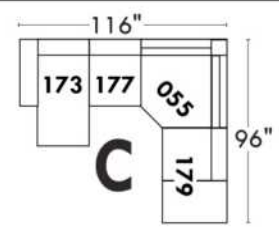

Autres | Others