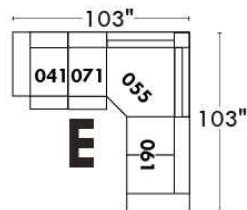

Autres | Others

Siège 23" de large | 23" Seat Width

Fauteuil berçant, pivotant et inclinable
Swivel rocking motion chair

Autres | Others

MONACO

Features: Adjustable headrest (2 with square corner). Stitching: Small thread in fabric & large flat thread in leather. Memory foam in arms & seat cushions. Lounge Chair Reclining Back items with "Push Back" mechanism.