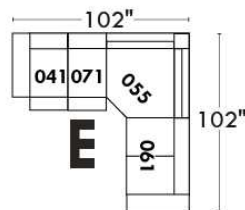

Autres | Others

Siège 23" de large | 23" Seat Width

Fauteuil berçant, pivotant et inclinable

Swivel rocking motion chair

Autres | Others

JESSE

Features: Adjustable headrest included (2 on square corner). Stitching: Small thread in fabric and large flat thread in leather. Memory foam in seat cushions. Lounge chair reclining back items with "Push Back" mechanism. Chairs #043 & #163: Have NO METAL BAR on arm.