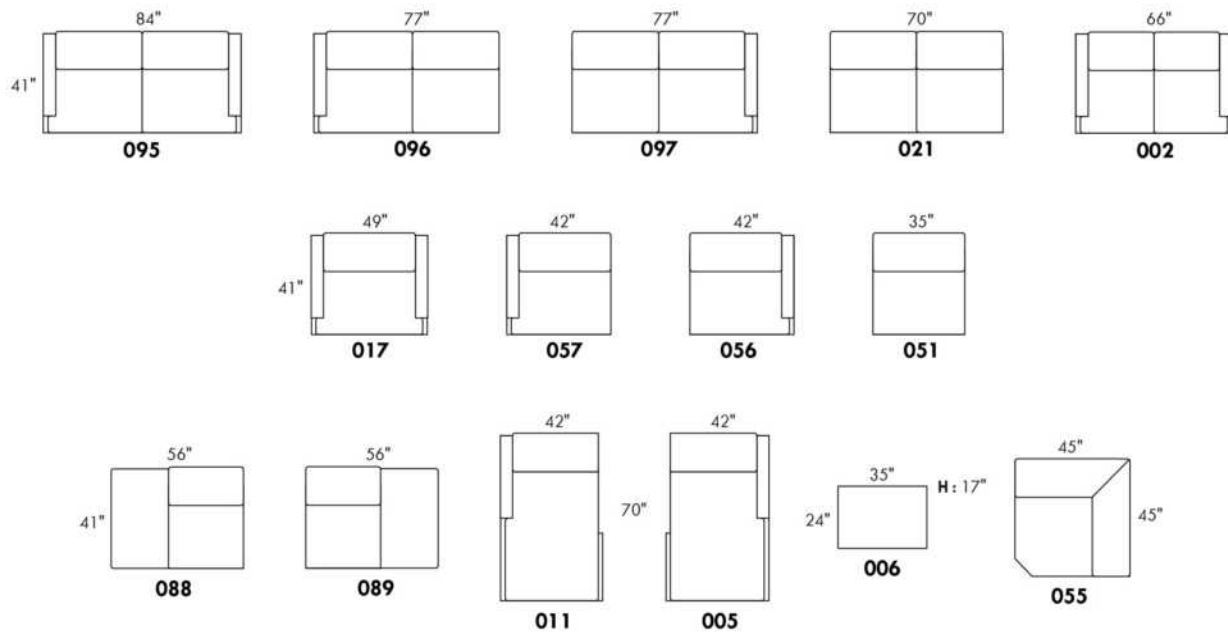

WINSLOW

Hauteur complète 34" | Hauteur de siège 18" | Hauteur devant bras 22½" | Profondeur d'assise 24"
Total Height 34" | Seat Height 18" | Arm Height 22½" | Seat Depth 24"