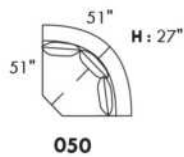

Hauteur complète 42" | Hauteur de siège 19"/20" | Hauteur devant bras 24" | Profondeur d'assise 21"
Total Height 42" | Seat Height 19"/20" | Arm Height 24" | Seat Depth 21"

SIÈGE 30" DE LARGE | 30" SEAT WIDTH

SIÈGE 22" DE LARGE | 22" SEAT WIDTH