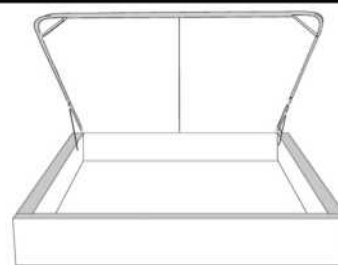

Avec rangement | With Storage
430-431-432-433