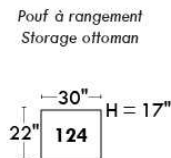

Autres | Others

Siège 23" de large | 23" Seat Width

Fauteuil berçant, pivotant et inclinable

Swivel rocking motion chair

Autres | Others

JESSE

Features: Adjustable headrest included (2 on square corner). Stitching: Small thread in fabric and large flat thread in leather. Memory foam in seat cushions. Lounge chair reclining back items with "Push Back" mechanism. Chairs #043 & #163: Have NO METAL BAR on arm.