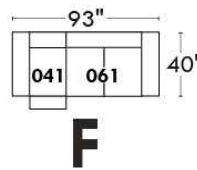

Autres | Others

Siège 23" de large | 23" Seat Width

Fauteuil berçant, pivotant et inclinable
Swivel rocking motion chair

Autres | Others

MONACO

Features: Adjustable headrest (2 with square corner). Stitching: Small thread in fabric & large flat thread in leather. Memory foam in arms & seat cushions. Lounge Chair Reclining Back items with "Push Back" mechanism.