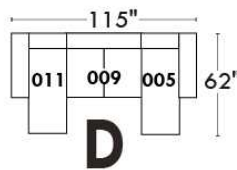

Autres | Others

Siège 23" de large | 23" Seat Width

Fauteuil berçant, pivotant et inclinable

Swivel rocking motion chair

Autres | Others

JESSE

Features: Adjustable headrest included (2 on square corner). Stitching: Small thread in fabric and large flat thread in leather. Memory foam in seat cushions. Lounge chair reclining back items with "Push Back" mechanism. Chairs #043 & #163: Have NO METAL BAR on arm.