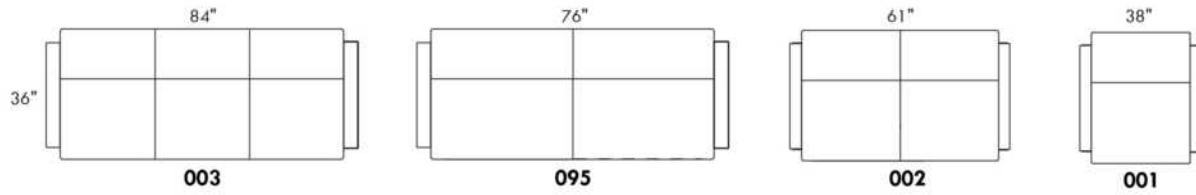

MIAMI

Hauteur complète 35" | Hauteur de siège 19" | Hauteur devant bras 26" | Profondeur d'assise 21"
Total Height 35" | Seat Height 19" | Arm Height 26" | Seat Depth 21"

www.jaymar.ca