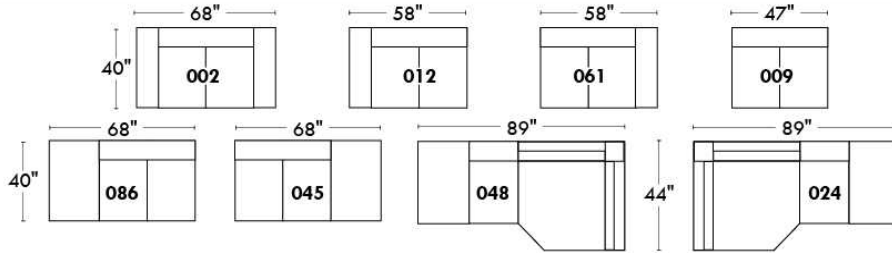

Autres | Others

Siège 23" de large | 23" Seat Width

Fauteuil berçant, pivotant et inclinable
Swivel rocking motion chair

Autres | Others

MONACO

Features: Adjustable headrest (2 with square corner). Stitching: Small thread in fabric & large flat thread in leather. Memory foam in arms & seat cushions. Lounge Chair Reclining Back items with "Push Back" mechanism.