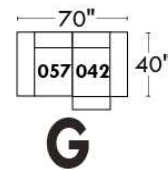

Autres | Others

Siège 23" de large | 23" Seat Width

Fauteuil berçant, pivotant et inclinable
Swivel rocking motion chair

Autres | Others

MONACO

Features: Adjustable headrest (2 with square corner). Stitching: Small thread in fabric & large flat thread in leather. Memory foam in arms & seat cushions. Lounge Chair Reclining Back items with "Push Back" mechanism.