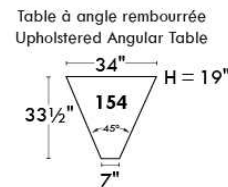

Autres | Others

Siège 23" de large | 23" Seat Width

Fauteuil berçant, pivotant et inclinable
Swivel rocking motion chair

Autres | Others

MONACO

Features: Adjustable headrest (2 with square corner). Stitching: Small thread in fabric & large flat thread in leather. Memory foam in arms & seat cushions. Lounge Chair Reclining Back items with "Push Back" mechanism.