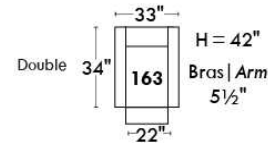

Autres | Others

Siège 23" de large | 23" Seat Width

Fauteuil berçant, pivotant et inclinable
Swivel rocking motion chair

Autres | Others

MONACO

Features: Adjustable headrest (2 with square corner). Stitching: Small thread in fabric & large flat thread in leather. Memory foam in arms & seat cushions. Lounge Chair Reclining Back items with "Push Back" mechanism.