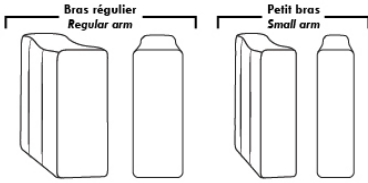

Spécifications | Specifications

☐ Appui-tête levé Headrest up
☐ Appui-tête baissé Headrest down
☐ Complètement incliné Fully reclined

(A) Hauteur complète 40" Total Height
(B) Hauteur appui-tête baissé 33" Height headrest down
(C) Hauteur du bras 26" Arm Height
(D) Hauteur du siège 19,5" Seat height
(E) Profondeur inclinée 65" Depth fully reclined
(F) Profondeur d'assise 20" ou/ or 22" Seat depth
(G) Profondeur appui-tête monté 36" Depth with headrest up

Siège 30" de large | 30" Seat Width

80" 71" 71" 61"
40" 095 096 097 021
96" 82" 82"
40" 234 167 168
44"
96" 82" 82"
44" 235 223 224
Allongé à rangement Bumper with storage
51" 41" 41" 31" 41" 41"
40" 017 175 176 177 173 174
42"/44" Profondeur Depth
Incinable Motion 165 169 170 171 230 231
40" 51" 41" 41" 31" 41" 41"
42"/44" Profondeur Depth
Dos inclinable Push back
Allongé à rangement Bumper with storage
52" 52" 52" 52"
40" 178 179 221 222

Siège 23" de large | 23" Seat Width

66" 57" 57" 47"
40" 002 012 061 009
68" 68" 89" 89"
40" 086 045 048 024
44"
68" 68"
40" 186 187
Allongé à rangement Bumper with storage
44" 34" 34" 24" 34" 34"
40" 001 057 056 051 011 005
42"/44" Profondeur Depth
Incinable Motion 044 041 042 071 232 233
40" 44" 34" 34" 24" 34" 34"
42"/44" Profondeur Depth
Dos inclinable Push back
Allongé à rangement Bumper with storage
45" 45"
40" 188 189
90" 81" 81" 71"
40" 003 052 053 040

Autres | Others

Fauteuil berçant, pivotant et inclinable
Swivel, rocking motion chair
N'est pas un mécanisme protège-mur / Not a wall hugger mechanism
Dégagement mural: 16" / Wall clearance: 16"

Simple / Single: 30" H=42", 34" W, 19" D, 043
Double: 33" H=42", 34" W, 22" D, 163

Centre rond Wedge: 49" H=33", 050
Coin carré Square corner: 44" H=40", 055
Petit coin carré Small corner: 40" H=40", 155
Pouf à rangement Storage ottoman: 30" H=17", 22" W, 124
Rangement à angle Wedge storage: 25" H=22", 35" W, 10" D, 159
Rangement droit Straight storage: 10" H=22", 35" W, 160
Petit rangement à angle Small Wedge storage: 20" H=22", 35" W, 10" D, 190

30" Populaires | Popular CONFIGURATIONS 23"

82" 113" 62"
40" 169 170 169 171 174
A B
115" 115" 115"
40" 169 171 096 055 171 170
C
68" 92" 102" 102"
40" 041 042 041 071 005 012 055 071 042 041 071 024
J K L M