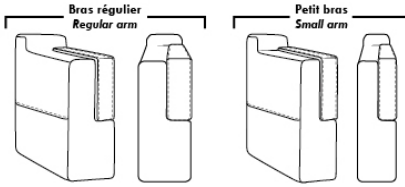

1. ☐ Appui-tête levé Headrest up
   - ☐ Appui-tête baissé Headrest down
   - ☐ Complètement incliné Fully reclined
- (A) Hauteur complète 40" Total Height
  (B) Hauteur appui-tête baissé 33" Height headrest down
  (C) Hauteur du bras 24,5" Arm Height
  (D) Hauteur du siège 19,5" Seat height
  (E) Profondeur inclinée 65" Depth fully reclined
  (F) Profondeur d'assise 20" ou/ou 22" Seat depth
  (G) Profondeur appui-tête monté 36" Depth with headrest up

Siège 30" de large | 30" Seat Width

Siège 23" de large | 23" Seat Width

Autres | Others

Fauteuil berçant, pivotant et inclinable

N'est pas un mécanisme protège-mur
Dégagement mural: 16"

Swivel, rocking motion chair

Not a wall hugger mechanism
Wall clearance: 16"

30" Populaires | Popular CONFIGURATIONS 23"