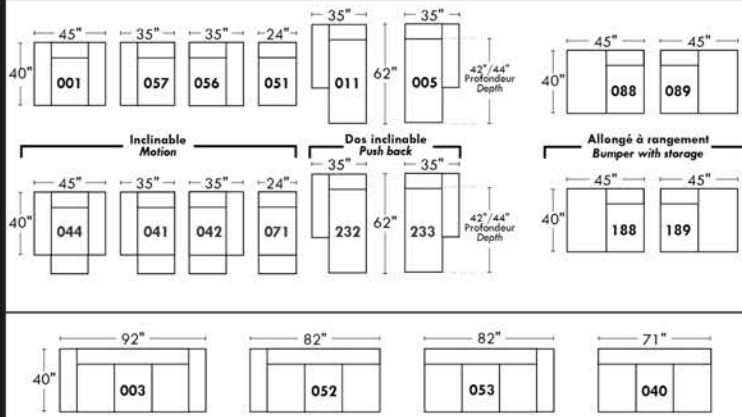

Siège 23" de large | 23" Seat Width