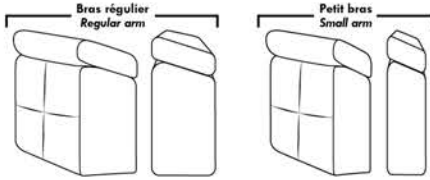

LONDON

OPTIMA