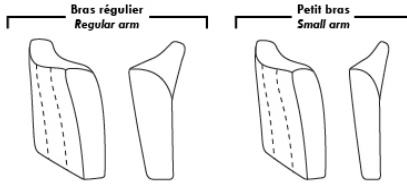

VALENCE

OPTIMA