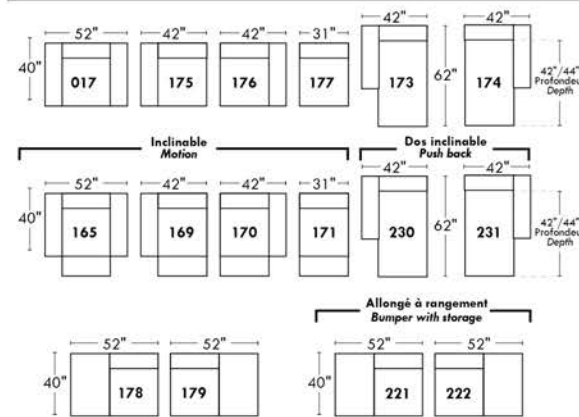

Siège 23" de large | 23" Seat Width