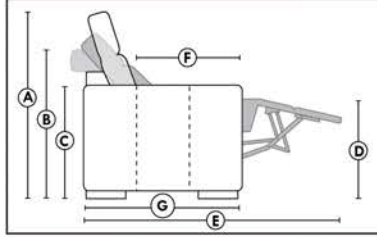

Spécifications | Specifications