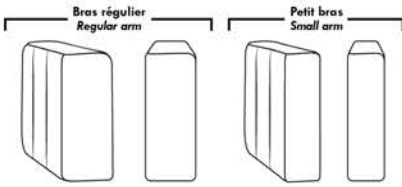

MARSEILLE

OPTIMA