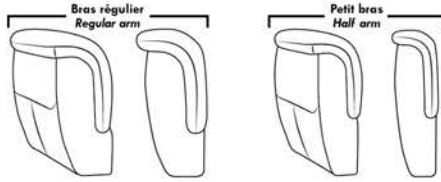

SAN FRANCISCO

OPTIMA