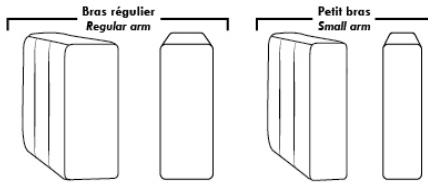

SEATTLE

OPTIMA

Spécifications | Specifications

☐ Appui-tête levé Headrest up
☐ Appui-tête baissé Headrest down
☐ Complètement incliné Fully reclined

(A) Hauteur complète 40" Total Height
(B) Hauteur appui-tête baissé 33" Height headrest down
(C) Hauteur du bras 24" Arm Height
(D) Hauteur du siège 19,5" Seat height
(E) Profondeur inclinée 65" Depth fully reclined
(F) Profondeur d'assise 20" ou/ou 22" Seat depth
(G) Profondeur appui-tête monté 36" Depth with headrest up

Siège 30" de large | 30" Seat Width

Siège 23" de large | 23" Seat Width

Autres | Others

Fauteuil berçant, pivotant et inclinable
N'est pas un mécanisme protège-mur
Dégagement mural: 16"

Swivel, rocking motion chair
Not a wall hugger mechanism
Wall clearance: 16"

30" Populaires | Popular CONFIGURATIONS 23"

Nos produits sont fabriqués à la main et des variations mineures peuvent survenir.
Our product is hand-made and minor variations can occur.