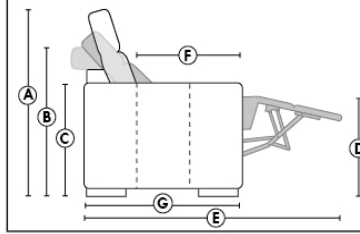

Spécifications | Specifications