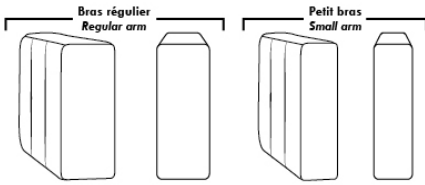

MANHATTAN

OPTIMA

Spécifications | Specifications

- ☐ Appui-tête levé / Headrest up
- ☐ Appui-tête baissé / Headrest down
- ☐ Complètement incliné / Fully reclined

(A) Hauteur complète 40" / Total Height
(B) Hauteur appui-tête baissé 33" / Height headrest down
(C) Hauteur du bras 24" / Arm Height
(D) Hauteur du siège 19,5" / Seat height
(E) Profondeur inclinée 65" / Depth fully reclined
(F) Profondeur d'assise 20" ou/ou 22" / Seat depth
(G) Profondeur appui-tête monté 36" / Depth with headrest up

Siège 30" de large | 30" Seat Width

Siège 23" de large | 23" Seat Width

Autres | Others

Fauteuil berçant, pivotant et inclinable
Swivel, rocking motion chair

N'est pas un mécanisme protège-mur / Not a wall hugger mechanism
Dégagement mural: 16" / Wall clearance: 16"

Simple / Single

043 H = 42"

Double

163 H = 42"

Centre rond / Wedge

050 H = 33"

Coin carré / Square corner

055 H = 40"

Petit coin carré / Small corner

155 H = 40"

Pouf à rangement / Storage ottoman

124 H = 17"

Rangement à angle / Wedge storage

159 H = 22"

Rangement droit / Straight storage

160 H = 22"

Petit rangement à angle / Small Wedge storage

190 H = 22"

30" Populaires | Popular CONFIGURATIONS 23"