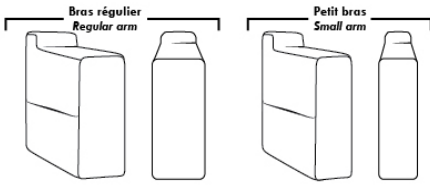

MALAGA

OPTIMA

Spécifications | Specifications

☐ Appui-tête levé Headrest up
☐ Appui-tête baissé Headrest down
☐ Complètement incliné Fully reclined

(A) Hauteur complète 40" Total Height
(B) Hauteur appui-tête baissé 33" Height headrest down
(C) Hauteur du bras 24,5" Arm Height
(D) Hauteur du siège 19,5" Seat height
(E) Profondeur inclinée 65" Depth fully reclined
(F) Profondeur d'assise 20" ou/ou 22" Seat depth
(G) Profondeur appui-tête monté 36" Depth with headrest up

Siège 30" de large | 30" Seat Width

81" 71" 71" 61"
40" 095 096 097 021
96" 82" 82"
40" 234 167 168
44"
96" 82" 82"
44" 235 223 224
Allongé à rangement Bumper with storage
51" 41" 41" 31" 41" 41"
40" 017 175 176 177 173 62" 174
42"/44" Profondeur Depth
Incinable Motion Dos inclinable Push back
51" 41" 41" 31" 41" 41"
40" 165 169 170 171 230 62" 231
42"/44" Profondeur Depth
Allongé à rangement Bumper with storage
52" 52" 52" 52"
40" 178 179 221 222

Siège 23" de large | 23" Seat Width

67" 57" 57" 47"
40" 002 012 061 009
68" 68" 89" 89"
40" 086 045 048 024
44"
68" 68"
40" 186 187
Allongé à rangement Bumper with storage
44" 44" 34" 34" 24" 34" 34"
40" 001 057 056 051 011 62" 005
42"/44" Profondeur Depth
Incinable Motion Dos inclinable Push back
44" 34" 34" 24" 34" 34"
40" 044 041 042 071 232 62" 233
42"/44" Profondeur Depth
Allongé à rangement Bumper with storage
45" 45"
40" 088 089
45" 45"
40" 188 189
91" 81" 81" 71"
40" 003 052 053 040

Autres | Others

Fauteuil berçant, pivotant et inclinable / **Swivel, rocking motion chair**
N'est pas un mécanisme protège-mur / Not a wall hugger mechanism
Dégagement mural: 16" / Wall clearance: 16"

Centre rond Wedge: 49" H=33" (050)
Coin carré Square corner: 44" H=40" (055)
Petit coin carré Small corner: 40" H=40" (155)
Pouf à rangement Storage ottoman: 30" H=17" (124)
Rangement à angle Wedge storage: 25" H=22" (159)
Rangement droit Straight storage: 10" H=22" (160)
Petit rangement à angle Small Wedge storage: 20" H=22" (190)

30" Populaires | Popular CONFIGURATIONS 23"

82" 113" 115" 115" 102" 102"
40" 169 170 169 171 174 62" 096 055 041 042 041 071 005 62" 012 055 041 071 071 042 89"
40" 169 171 235 115" 115" 102" 102"
40" 169 171 235 041 071 024