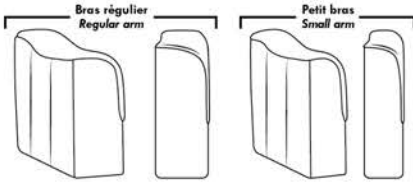

BROOKLYN

OPTIMA

Spécifications | Specifications

- ☐ Appui-tête levé / Headrest up
- ☐ Appui-tête baissé / Headrest down
- ☐ Complètement incliné / Fully reclined

- (A) Hauteur complète 40" / Total Height
- (B) Hauteur appui-tête baissé 33" / Height headrest down
- (C) Hauteur du bras 24" / Arm Height
- (D) Hauteur du siège 19,5" / Seat height
- (E) Profondeur inclinée 65" / Depth fully reclined
- (F) Profondeur d'assise 20" ou/ou 22" / Seat depth
- (G) Profondeur appui-tête monté 36" / Depth with headrest up

Siège 30" de large | 30" Seat Width

Siège 23" de large | 23" Seat Width

Autres | Others

Fauteuil berçant, pivotant et inclinable
Swivel, rocking motion chair

N'est pas un mécanisme protège-mur / Not a wall hugger mechanism
Dégagement mural: 16" / Wall clearance: 16"

Simple / Single: 30" x 34" x 19" H=42" (043)

Double: 33" x 34" x 22" H=42" (163)

Centre rond / Wedge: 49" x 49" H=33" (050)

Coin carré / Square corner: 44" x 44" H=40" (055)

Petit coin carré / Small corner: 40" x 40" H=40" (155)

Pouf à rangement / Storage ottoman: 30" x 22" H=17" (124)

Rangement à angle / Wedge storage: 25" x 35" x 10" H=22" (159)

Rangement droit / Straight storage: 10" x 35" H=22" (160)

Petit rangement à angle / Small Wedge storage: 20" x 35" x 10" H=22" (190)

30" Populaires | Popular CONFIGURATIONS 23"

Nos produits sont fabriqués à la main et des variations mineures peuvent survenir. / Our product is hand-made and minor variations can occur.