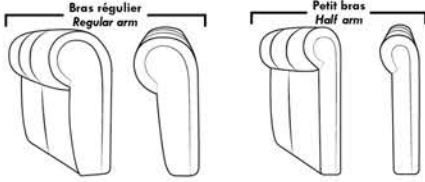

WASHINGTON

OPTIMA

Spécifications | Specifications

☐ Appui-tête levé / Headrest up
☐ Appui-tête baissé / Headrest down
☐ Complètement incliné / Fully reclined

(A) Hauteur complète 40" / Total Height
(B) Hauteur appui-tête baissé 33" / Height headrest down
(C) Hauteur du bras 24" / Arm Height
(D) Hauteur du siège 19,5" / Seat height
(E) Profondeur inclinée 65" / Depth fully reclined
(F) Profondeur d'assise 20" ou/ou 22" / Seat depth
(G) Profondeur appui-tête monté 36" / Depth with headrest up

Siège 30" de large | 30" Seat Width

82" 72" 72" 61"
40" 40" 40" 44"
96" 82" 82"
44" 40" 40"
96" 82" 82"
44" 40" 40"
Allongé à rangement / Bumper with storage
42" / 44" Profondeur Depth
Inclinable / Motion   Dos inclinable / Push back
42" / 44" Profondeur Depth
Allongé à rangement / Bumper with storage

Siège 23" de large | 23" Seat Width

68" 58" 58" 47"
40" 40" 40" 44"
68" 68" 89" 89"
40" 40" 40" 44"
68" 68"
40" 40"
Allongé à rangement / Bumper with storage
42" / 44" Profondeur Depth
Inclinable / Motion   Dos inclinable / Push back   Allongé à rangement / Bumper with storage
42" / 44" Profondeur Depth

Autres | Others

Fauteuil berçant, pivotant et inclinable / **Swivel, rocking motion chair**
N'est pas un mécanisme protège-mur / Not a wall hugger mechanism
Dégagement mural: 16" / Wall clearance: 16"

Centre rond / Wedge   Coin carré / Square corner   Petit coin carré / Small corner
49" H = 33"   44" H = 40"   40" H = 40"
Pouf à rangement / Storage ottoman   Rangement à angle / Wedge storage   Rangement droit / Straight storage   Petit rangement à angle / Small Wedge storage
30" H = 17"   25" H = 22"   10" H = 22"   20" H = 22"

30" Populaires | Popular CONFIGURATIONS 23"

84" 115" 116" 116" 116" 102" 103"
40" 40" 40" 40" 40" 62" 62" 62" 62" 62" 89"
169 170 169 171 174 096 055 171 170 041 042 041 071 005 012 055 071 042 041 071 024

Not products are hand-made and minor variations can occur. / Our product is hand-made and minor variations can occur.