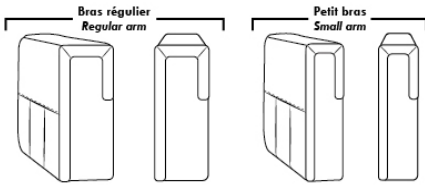

COLOGNE

OPTIMA

Spécifications | Specifications

☐ Appui-tête levé / Headrest up
☐ Appui-tête baissé / Headrest down
☐ Complètement incliné / Fully reclined

(A) Hauteur complète 40" / Total Height
(B) Hauteur appui-tête baissé 33" / Height headrest down
(C) Hauteur du bras 24" / Arm Height
(D) Hauteur du siège 19,5" / Seat height
(E) Profondeur inclinée 65" / Depth fully reclined
(F) Profondeur d'assise 20" ou/ou 22" / Seat depth
(G) Profondeur appui-tête monté 36" / Depth with headrest up

Siège 30" de large | 30" Seat Width

79" 40" 095
70" 40" 096
70" 40" 097
61" 40" 021
96" 40" 234
44" 40" 167
82" 40" 168
96" 44" 235
82" 40" 223
82" 40" 224
49" 40" 017
40" 40" 175
40" 40" 176
31" 40" 177
40" 62" 173
40" 42"/44" Profondeur Depth 174
49" 40" 165
40" 40" 169
40" 40" 170
31" 40" 171
40" 62" 230
40" 42"/44" Profondeur Depth 231
52" 40" 178
52" 40" 179
52" 40" 221
52" 40" 222

Siège 23" de large | 23" Seat Width

65" 40" 002
56" 40" 012
56" 40" 061
47" 40" 009
68" 40" 086
68" 40" 045
89" 40" 048
89" 44" 024
68" 40" 186
68" 40" 187
42" 40" 001
33" 40" 057
33" 40" 056
24" 40" 051
33" 62" 011
33" 42"/44" Profondeur Depth 005
45" 40" 088
45" 40" 089
42" 40" 044
33" 40" 041
33" 40" 042
24" 40" 071
33" 62" 232
33" 42"/44" Profondeur Depth 233
45" 40" 188
45" 40" 189
89" 40" 003
80" 40" 052
80" 40" 053
71" 40" 040

Autres | Others

Fauteuil berçant, pivotant et inclinable / **Swivel, rocking motion chair**

N'est pas un mécanisme protège-mur / Not a wall hugger mechanism

Dégagement mural: 16" / Wall clearance: 16"

Centre rond / Wedge: 49" H=33" 050
Coin carré / Square corner: 44" H=40" 055
Petit coin carré / Small corner: 40" H=40" 155
Pouf à rangement / Storage ottoman: 30" H=17" 124
Rangement à angle / Wedge storage: 25" H=22" 159
Rangement droit / Straight storage: 10" H=22" 160
Petit rangement à angle / Small Wedge storage: 20" H=22" 190

30" Populaires | Popular CONFIGURATIONS 23"

A: 80" 40" 169 170
B: 111" 40" 169 171 174
C: 115" 40" 096 055 171 170
D: 115" 40" 169 171 235
J: 66" 40" 041 042
K: 90" 40" 041 071 005
L: 101" 40" 012 055 071 042
M: 101" 40" 041 071 024