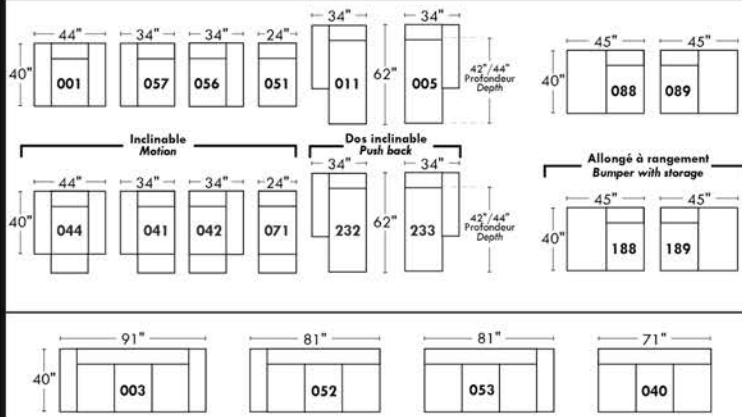

Siège 23" de large | 23" Seat Width