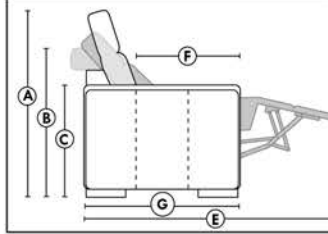

Spécifications | Specifications