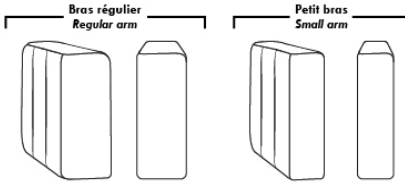

BUDAPEST

OPTIMA

Spécifications | Specifications

☐ Appui-tête levé / Headrest up
☐ Appui-tête baissé / Headrest down
☐ Complètement incliné / Fully reclined

(A) Hauteur complète 40" / Total Height
(B) Hauteur appui-tête baissé 33" / Height headrest down
(C) Hauteur du bras 24,5" / Arm Height
(D) Hauteur du siège 19,5" / Seat height
(E) Profondeur inclinée 65" / Depth fully reclined
(F) Profondeur d'assise 20" ou/ou 22" / Seat depth
(G) Profondeur appui-tête monté 36" / Depth with headrest up

Siège 30" de large | 30" Seat Width

81" 71" 71" 61"
40" 095 096 097 021
96" 82" 82"
40" 234 167 168
44"
96" 82" 82"
44" 235 223 224
Allongé à rangement / Bumper with storage
51" 41" 41" 31" 41" 41"
40" 017 175 176 177 173 174
42"/44" Profondeur Depth
Incinable / Motion   Dos inclinable / Push back
51" 41" 41" 31" 41" 41"
40" 165 169 170 171 230 231
42"/44" Profondeur Depth
Allongé à rangement / Bumper with storage
52" 52" 52" 52"
40" 178 179 221 222

Siège 23" de large | 23" Seat Width

67" 57" 57" 47"
40" 002 012 061 009
68" 68" 89" 89"
40" 086 045 048 024
44"
68" 68"
40" 186 187
Allongé à rangement / Bumper with storage
44" 34" 34" 24" 34" 34"
40" 001 057 056 051 011 005
42"/44" Profondeur Depth
Incinable / Motion   Dos inclinable / Push back   Allongé à rangement / Bumper with storage
44" 34" 34" 24" 34" 34"
40" 044 041 042 071 232 233
42"/44" Profondeur Depth
45" 45"
40" 088 089
91" 81" 81" 71"
40" 003 052 053 040

Autres | Others

Fauteuil berçant, pivotant et inclinable / **Swivel, rocking motion chair**
N'est pas un mécanisme protège-mur / Not a wall hugger mechanism
Dégagement mural: 16" / Wall clearance: 16"

Simple / Single   Double
30" H = 42"   33" H = 42"
34" 043 34" 163
19" 22"

Centre rond / Wedge: 49" H = 33", 050
Coin carré / Square corner: 44" H = 40", 055
Petit coin carré / Small corner: 40" H = 40", 155
Pouf à rangement / Storage ottoman: 30" H = 17", 124
Rangement à angle / Wedge storage: 25" H = 22", 159
Rangement droit / Straight storage: 10" H = 22", 160
Petit rangement à angle / Small Wedge storage: 20" H = 22", 190

30" Populaires | Popular CONFIGURATIONS 23"

82" 113" 115" 115" 102" 102"
40" 169 170 169 171 174 096 055 041 042 041 071 005 012 055 041 071
62" 115" 115" 102" 102"
40" 169 171 235 171 170 041 071 071 042 024
96" 102" 89"