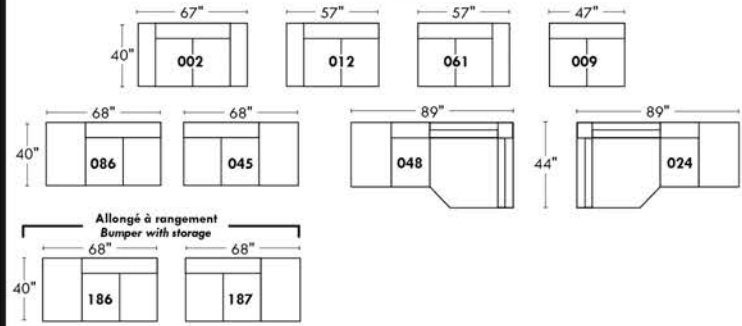

Siège 23" de large | 23" Seat Width