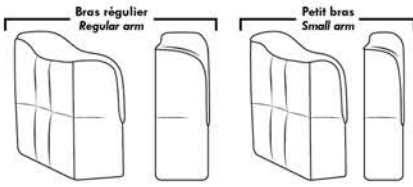

PORTLAND

OPTIMA

Spécifications | Specifications

☐ Appui-tête levé / Headrest up
☐ Appui-tête baissé / Headrest down
☐ Complètement incliné / Fully reclined

(A) Hauteur complète 40" / Total Height
(B) Hauteur appui-tête baissé 33" / Height headrest down
(C) Hauteur du bras 24" / Arm Height
(D) Hauteur du siège 19,5" / Seat height
(E) Profondeur inclinée 65" / Depth fully reclined
(F) Profondeur d'assise 20" ou/ou 22" / Seat depth
(G) Profondeur appui-tête monté 36" / Depth with headrest up

Siège 30" de large | 30" Seat Width

80" 71" 71" 61"
40" 095 096 097 021
96" 82" 82"
40" 234 167 168
44"
96" 82" 82"
44" 235 223 224
Allongé à rangement / Bumper with storage
50" 41" 41" 31" 41" 41"
40" 017 175 176 177 173 62" 174
42"/44" Profondeur Depth
Inclinable / Motion 41" 41" 31" 41" 41"
40" 165 169 170 171 230 62" 231
42"/44" Profondeur Depth
Dos inclinable / Push back
Allongé à rangement / Bumper with storage
52" 52" 52" 52"
40" 178 179 221 222

Siège 23" de large | 23" Seat Width

66" 57" 57" 47"
40" 002 012 061 009
68" 68" 89" 89"
40" 086 045 048 024
44"
68" 68"
40" 186 187
Allongé à rangement / Bumper with storage
43" 34" 34" 24" 34" 34"
40" 001 057 056 051 011 62" 005
42"/44" Profondeur Depth
Inclinable / Motion 34" 34" 24" 34" 34"
40" 044 041 042 071 232 62" 233
42"/44" Profondeur Depth
Dos inclinable / Push back
Allongé à rangement / Bumper with storage
45" 45"
40" 088 089
45" 45"
40" 188 189
90" 81" 81" 71"
40" 003 052 053 040

Autres | Others

Fauteuil berçant, pivotant et inclinable / **Swivel, rocking motion chair**
N'est pas un mécanisme protège-mur / Not a wall hugger mechanism
Dégagement mural: 16" / Wall clearance: 16"

Simple / Single: 30" H=42", 34", 19"
Double: 33" H=42", 34", 22"

Centre rond / Wedge: 49" H=33", 050
Coin carré / Square corner: 44" H=40", 055
Petit coin carré / Small corner: 40" H=40", 155
Pouf à rangement / Storage ottoman: 30" H=17", 22", 124
Rangement à angle / Wedge storage: 25" H=22", 35", 10", 159
Rangement droit / Straight storage: 10" H=22", 35", 160
Petit rangement à angle / Small Wedge storage: 20" H=22", 35", 10", 190

30" Populaires | Popular CONFIGURATIONS 23"

81" 113" 116" 116" 102" 102"
40" 169 170 169 171 174 62" 096 055 041 042 92" 041 071 005 62" 012 055 071 042 102" 041 071 102" 89"
A B C J K L M