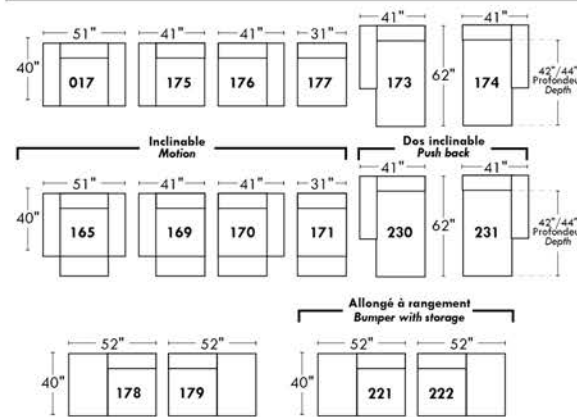

Siège 23" de large | 23" Seat Width