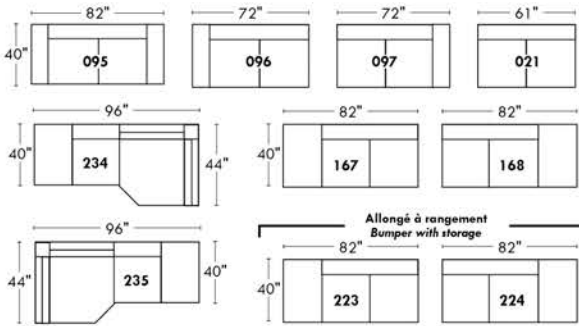

Siège 30" de large | 30" Seat Width