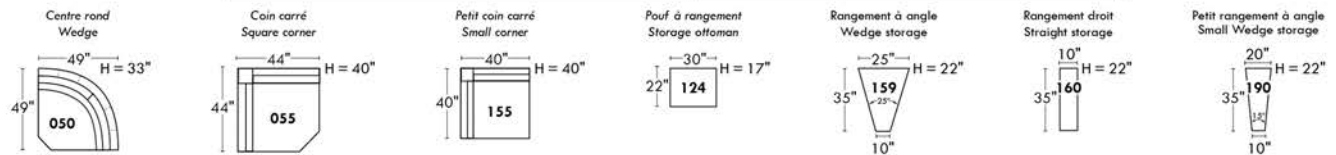

Autres | Others

Fauteuil berçant, pivotant et inclinable

N'est pas un mécanisme protège-mur
Dégagement mural: 16"

Swivel, rocking motion chair

Not a wall hugger mechanism
Wall clearance: 16"