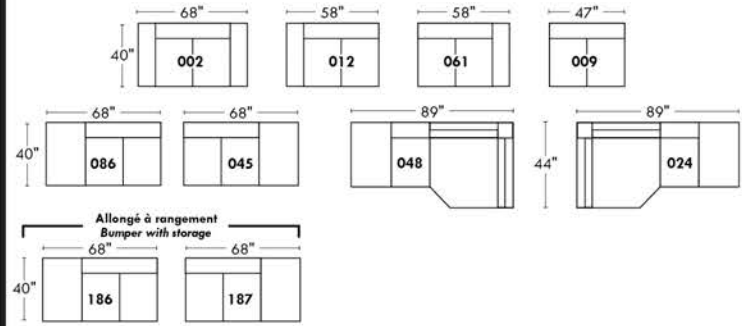

Siège 23" de large | 23" Seat Width