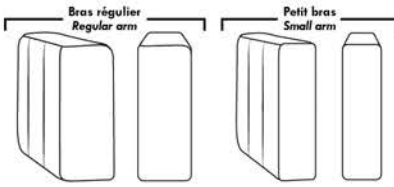

BRUXELLES

OPTIMA