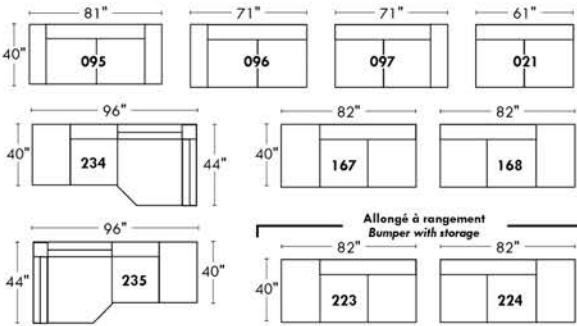

Siège 30" de large | 30" Seat Width