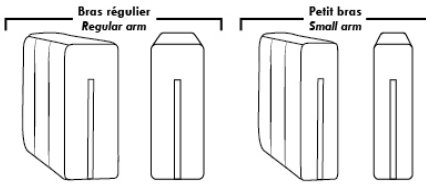

MONTEREY

OPTIMA

Spécifications | Specifications

- ☐ Appui-tête levé / Headrest up
- ☐ Appui-tête baissé / Headrest down
- ☐ Complètement incliné / Fully reclined

(A) Hauteur complète 40" / Total Height
(B) Hauteur appui-tête baissé 33" / Height headrest down
(C) Hauteur du bras 24" / Arm Height
(D) Hauteur du siège 19,5" / Seat height
(E) Profondeur inclinée 65" / Depth fully reclined
(F) Profondeur d'assise 20" ou/ou 22" / Seat depth
(G) Profondeur appui-tête monté 36" / Depth with headrest up

Siège 30" de large | 30" Seat Width

095 (79" x 40"), 096 (70" x 40"), 097 (70" x 40"), 021 (61" x 40")
234 (96" x 40"), 167 (82" x 40"), 168 (82" x 40")
235 (96" x 44")
223 (82" x 40"), 224 (82" x 40")
017 (49" x 40"), 175 (40" x 40"), 176 (40" x 40"), 177 (31" x 40")
173 (40" x 62"), 174 (40" x 42"/44" Depth)
165 (49" x 40"), 169 (40" x 40"), 170 (40" x 40"), 171 (31" x 40")
230 (40" x 62"), 231 (40" x 42"/44" Depth)
178 (52" x 40"), 179 (52" x 40")
221 (52" x 40"), 222 (52" x 40")

Siège 23" de large | 23" Seat Width

002 (66" x 40"), 012 (57" x 40"), 061 (57" x 40"), 009 (47" x 40")
086 (68" x 40"), 045 (68" x 40"), 048 (89" x 44"), 024 (89" x 44")
186 (68" x 40"), 187 (68" x 40")
001 (43" x 40"), 057 (34" x 40"), 056 (34" x 40"), 051 (24" x 40")
011 (34" x 62"), 005 (34" x 42"/44" Depth)
088 (45" x 40"), 089 (45" x 40")
044 (43" x 40"), 041 (34" x 40"), 042 (34" x 40"), 071 (24" x 40")
232 (34" x 62"), 233 (34" x 42"/44" Depth)
188 (45" x 40"), 189 (45" x 40")
003 (90" x 40"), 052 (81" x 40"), 053 (81" x 40"), 040 (71" x 40")

Autres | Others

Fauteuil berçant, pivotant et inclinable
Swivel, rocking motion chair

N'est pas un mécanisme protège-mur / Not a wall hugger mechanism
Dégagement mural: 16" / Wall clearance: 16"

Simple / Single: 32" x 34" x 19", H = 42", 043

Double: 35" x 34" x 22", H = 42", 163

Centre rond / Wedge: 49" x 49", H = 33", 050

Coin carré / Square corner: 44" x 44", H = 40", 055

Petit coin carré / Small corner: 40" x 40", H = 40", 155

Pouf à rangement / Storage ottoman: 30" x 22", H = 17", 124

Rangement à angle / Wedge storage: 25" x 35" x 10", H = 22", 159

Rangement droit / Straight storage: 10" x 35", H = 22", 160

Petit rangement à angle / Small Wedge storage: 20" x 35" x 10", H = 22", 190

30" Populaires | Popular CONFIGURATIONS 23"

A: 80" x 40", 169, 170
B: 111" x 62", 169, 171, 174
C: 115" x 115", 096, 055, 171, 170
D: 115" x 96", 169, 171, 235
J: 66" x 40", 041, 042
K: 90" x 62", 041, 071, 005
L: 101" x 101", 012, 055, 071, 042
M: 101" x 89", 041, 071, 024

Nos produits sont fabriqués à la main et des variations mineures peuvent survenir. / Our product is hand-made and minor variations can occur.