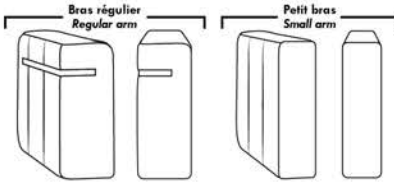

ROTTERDAM

OPTIMA