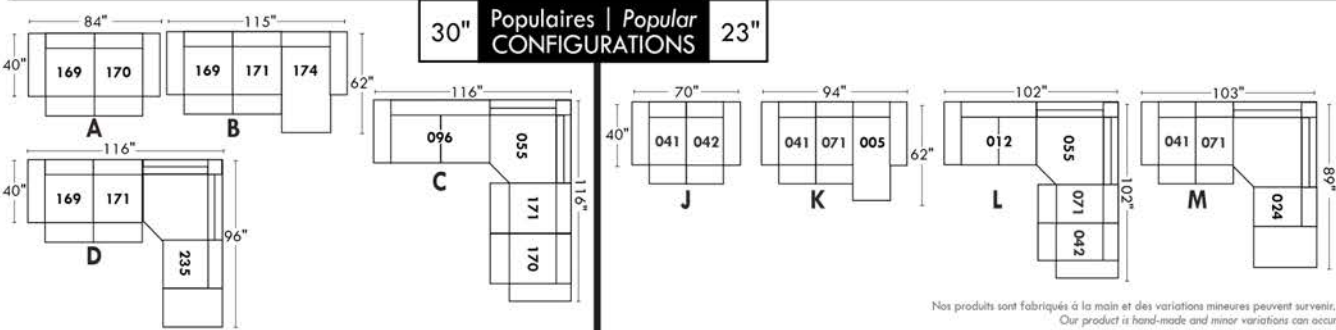

30" Populaires | Popular CONFIGURATIONS 23"