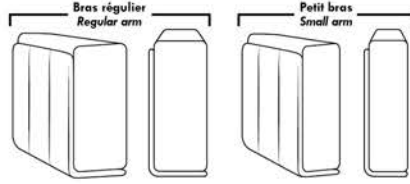

BERLIN

OPTIMA

Spécifications | Specifications

- ☐ Appui-tête levé Headrest up
- ☐ Appui-tête baissé Headrest down
- ☐ Complètement incliné Fully reclined

- (A) Hauteur complète 40" Total Height
- (B) Hauteur appui-tête baissé 33" Height headrest down
- (C) Hauteur du bras 24" Arm Height
- (D) Hauteur du siège 19,5" Seat height
- (E) Profondeur inclinée 65" Depth fully reclined
- (F) Profondeur d'assise 20" ou/ 22" Seat depth
- (G) Profondeur appui-tête monté 36" Depth with headrest up

Siège 30" de large | 30" Seat Width

Siège 23" de large | 23" Seat Width

Autres | Others

Fauteuil berçant, pivotant et inclinable
N'est pas un mécanisme protège-mur
Dégagement mural: 16"

Swivel, rocking motion chair
Not a wall hugger mechanism
Wall clearance: 16"

30" Populaires | Popular CONFIGURATIONS 23"