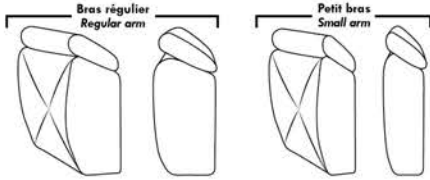

SORRENTO

OPTIMA