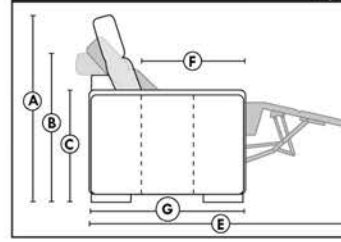

Spécifications | Specifications