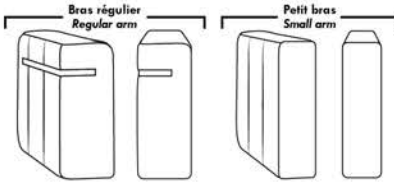

ALEXANDRA

OPTIMA