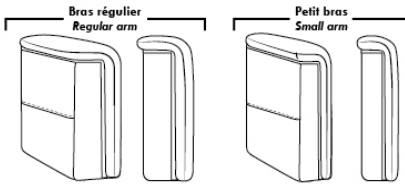

MELBOURNE

OPTIMA

Spécifications | Specifications

- ☐ Appui-tête levé / Headrest up
- ☐ Appui-tête baissé / Headrest down
- ☐ Complètement incliné / Fully reclined

- (A) Hauteur complète 40" / Total Height
- (B) Hauteur appui-tête baissé 33" / Height headrest down
- (C) Hauteur du bras 24,5" / Arm Height
- (D) Hauteur du siège 19,5" / Seat height
- (E) Profondeur inclinée 65" / Depth fully reclined
- (F) Profondeur d'assise 20" ou/ou 22" / Seat depth
- (G) Profondeur appui-tête monté 36" / Depth with headrest up

Siège 30" de large | 30" Seat Width

095, 096, 097, 021, 234, 167, 168, 235, 223, 224, 017, 175, 176, 177, 173, 174, 165, 169, 170, 171, 230, 231, 178, 179, 221, 222

Siège 23" de large | 23" Seat Width

002, 012, 061, 009, 086, 045, 048, 024, 186, 187, 001, 057, 056, 051, 011, 005, 088, 089, 044, 041, 042, 071, 232, 233, 188, 189, 003, 052, 053, 040

Autres | Others

Fauteuil berçant, pivotant et inclinable / Swivel, rocking motion chair
N'est pas un mécanisme protège-mur / Not a wall hugger mechanism
Dégagement mural: 16" / Wall clearance: 16"

Centre rond / Wedge (050), Coin carré / Square corner (055), Petit coin carré / Small corner (155), Pouf à rangement / Storage ottoman (124), Rangement à angle / Wedge storage (159), Rangement droit / Straight storage (160), Petit rangement à angle / Small Wedge storage (190)

30" Populaires | Popular CONFIGURATIONS 23"

A, B, C, D, J, K, L, M