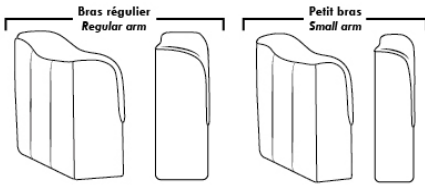

LEONARDO

OPTIMA

Spécifications | Specifications

☐ Appui-tête levé / Headrest up
☐ Appui-tête baissé / Headrest down
☐ Complètement incliné / Fully reclined

(A) Hauteur complète 40" / Total Height
(B) Hauteur appui-tête baissé 33" / Height headrest down
(C) Hauteur du bras 24" / Arm Height
(D) Hauteur du siège 19,5" / Seat height
(E) Profondeur inclinée 65" / Depth fully reclined
(F) Profondeur d'assise 20" ou/ou 22" / Seat depth
(G) Profondeur appui-tête monté 36" / Depth with headrest up

Siège 30" de large | 30" Seat Width

80" 71" 71" 61"
40" 095 096 097 021
96" 82" 82"
40" 234 167 168
44"
96" 82" 82"
44" 235 223 224
Allongé à rangement / Bumper with storage
50" 41" 41" 31" 41" 41"
40" 017 175 176 177 173 62" 174
42"/44" Profondeur Depth
Incinable / Motion   Dos inclinable / Push back
50" 41" 41" 31" 41" 41"
40" 165 169 170 171 230 62" 231
42"/44" Profondeur Depth
Allongé à rangement / Bumper with storage
52" 52" 52" 52"
40" 178 179 221 222

Siège 23" de large | 23" Seat Width

66" 57" 57" 47"
40" 002 012 061 009
68" 68" 89" 89"
40" 086 045 048 024
44"
68" 68"
40" 186 187
Allongé à rangement / Bumper with storage
43" 34" 34" 24" 34" 34"
40" 001 057 056 051 011 62" 005
42"/44" Profondeur Depth
Incinable / Motion   Dos inclinable / Push back   Allongé à rangement / Bumper with storage
43" 34" 34" 24" 34" 34"
40" 044 041 042 071 232 62" 233
42"/44" Profondeur Depth
45" 45"
40" 088 089
90" 81" 81" 71"
40" 003 052 053 040

Autres | Others

Fauteuil berçant, pivotant et inclinable / **Swivel, rocking motion chair**
N'est pas un mécanisme protège-mur / Not a wall hugger mechanism
Dégagement mural: 16" / Wall clearance: 16"

Centre rond / Wedge (050) 49" H=33"
Coin carré / Square corner (055) 44" H=40"
Petit coin carré / Small corner (155) 40" H=40"
Pouf à rangement / Storage ottoman (124) 30" H=17"
Rangement à angle / Wedge storage (159) 25" H=22"
Rangement droit / Straight storage (160) 10" H=22"
Petit rangement à angle / Small Wedge storage (190) 20" H=22"

30" Populaires | Popular CONFIGURATIONS 23"

81" 113" 116" 116" 102" 102"
40" 169 170 169 171 174 096 055 041 042 041 071 005 012 055 041 071
62" 62" 62" 102" 89"
A B C J K L M
116" 96" 116" 102"