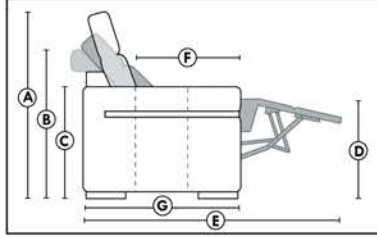

Spécifications | Specifications