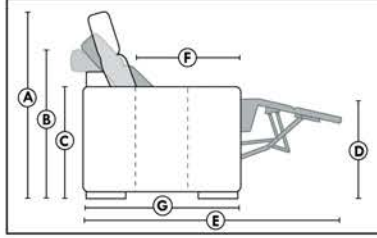

Spécifications | Specifications