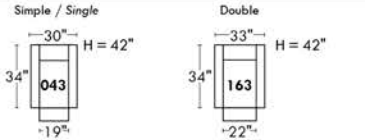

SAN FRANCISCO

OPTIMA

Spécifications | Specifications

1. ☐ Appui-tête levé / Headrest up
   - ☐ Appui-tête baissé / Headrest down
   - ☐ Complètement incliné / Fully reclined
2. **(A)** Hauteur complète 40" / Total Height
   (B) Hauteur appui-tête baissé 33" / Height headrest down
   (C) Hauteur du bras 25" / Arm Height
   (D) Hauteur du siège 19,5" / Seat height
   (E) Profondeur inclinée 65" / Depth fully reclined
   (F) Profondeur d'assise 20" ou/ou 22" / Seat depth
   (G) Profondeur appui-tête monté 36" / Depth with headrest up

Siège 30" de large | 30" Seat Width

Siège 23" de large | 23" Seat Width

Autres | Others

Fauteuil berçant, pivotant et inclinable

N'est pas un mécanisme protège-mur
Dégagement mural: 16"

Swivel, rocking motion chair

Not a wall hugger mechanism
Wall clearance: 16"

30" Populaires | Popular CONFIGURATIONS 23"