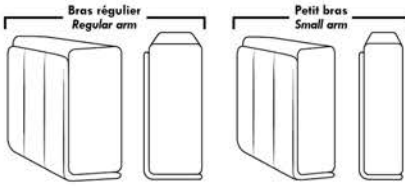

AMSTERDAM

OPTIMA

Spécifications | Specifications

- ☐ Appui-tête levé / Headrest up
- ☐ Appui-tête baissé / Headrest down
- ☐ Complètement incliné / Fully reclined

- (A) Hauteur complète 40" / Total Height
- (B) Hauteur appui-tête baissé 33" / Height headrest down
- (C) Hauteur du bras 24" / Arm Height
- (D) Hauteur du siège 19,5" / Seat height
- (E) Profondeur inclinée 65" / Depth fully reclined
- (F) Profondeur d'assise 20" ou/ou 22" / Seat depth
- (G) Profondeur appui-tête monté 36" / Depth with headrest up

Siège 30" de large | 30" Seat Width

095, 096, 097, 021, 234, 167, 168, 235, 223, 224, 017, 175, 176, 177, 173, 174, 165, 169, 170, 171, 230, 231, 178, 179, 221, 222

Labels: *Allongé à rangement / Bumper with storage*, *Inclinable / Motion*, *Dos inclinable / Push back*

Siège 23" de large | 23" Seat Width

002, 012, 061, 009, 086, 045, 048, 024, 186, 187, 001, 057, 056, 051, 011, 005, 088, 089, 044, 041, 042, 071, 232, 233, 188, 189, 003, 052, 053, 040

Labels: *Allongé à rangement / Bumper with storage*, *Inclinable / Motion*, *Dos inclinable / Push back*

Autres | Others

Fauteuil berçant, pivotant et inclinable / Swivel, rocking motion chair
N'est pas un mécanisme protège-mur / Not a wall hugger mechanism
Dégagement mural: 16" / Wall clearance: 16"

Centre rond / Wedge (050), Coin carré / Square corner (055), Petit coin carré / Small corner (155), Pouf à rangement / Storage ottoman (124), Rangement à angle / Wedge storage (159), Rangement droit / Straight storage (160), Petit rangement à angle / Small Wedge storage (190)

30" Populaires | Popular CONFIGURATIONS 23"

A, B, C, D, J, K, L, M