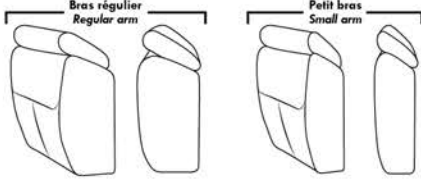

VENICE

OPTIMA

Spécifications | Specifications

☐ Appui-tête levé / Headrest up
☐ Appui-tête baissé / Headrest down
☐ Complètement incliné / Fully reclined

(A) Hauteur complète 40" / Total Height
(B) Hauteur appui-tête baissé 33" / Height headrest down
(C) Hauteur du bras 22,5" / Arm Height
(D) Hauteur du siège 19,5" / Seat height
(E) Profondeur inclinée 65" / Depth fully reclined
(F) Profondeur d'assise 20" ou/ou 22" / Seat depth
(G) Profondeur appui-tête monté 36" / Depth with headrest up

Siège 30" de large | 30" Seat Width

83" 72" 72" 61" 96" 82" 82" 96" 44" 82" 82" 44" 42" 42" 42" 42" 31" 62" 42"/44" Profondeur Depth
Allongé à rangement / Bumper with storage
Inclinable / Motion   Dos inclinable / Push back
42"/44" Profondeur Depth
Allongé à rangement / Bumper with storage

Siège 23" de large | 23" Seat Width

69" 58" 58" 47" 68" 68" 89" 89" 44" 68" 68" 42" 42" 42" 35" 35" 24" 35" 35" 42"/44" Profondeur Depth
Allongé à rangement / Bumper with storage
Inclinable / Motion   Allongé à rangement / Bumper with storage
42"/44" Profondeur Depth

Autres | Others

Fauteuil berçant, pivotant et inclinable / **Swivel, rocking motion chair**
N'est pas un mécanisme protège-mur / Not a wall hugger mechanism
Dégagement mural: 16" / Wall clearance: 16"

30" Populaires | Popular CONFIGURATIONS 23"

84" 115" 116" 116" 70" 94" 102" 103" 40" 62" 62" 102" 89"

Nos produits sont fabriqués à la main et des variations mineures peuvent survenir. Our product is hand-made and minor variations can occur.