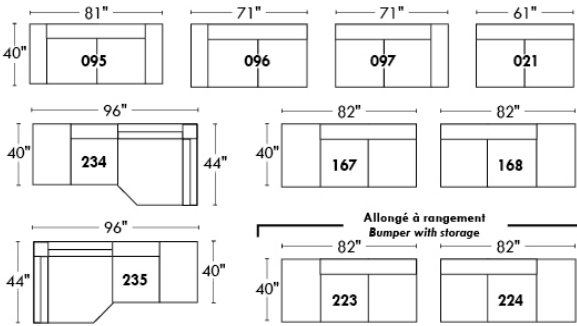

Siège 30" de large | 30" Seat Width