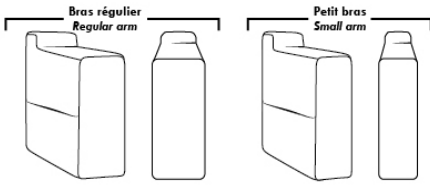

PORTOFINO

OPTIMA

Spécifications | Specifications

- ☐ Appui-tête levé / Headrest up
- ☐ Appui-tête baissé / Headrest down
- ☐ Complètement incliné / Fully reclined

(A) Hauteur complète 40" / Total Height
(B) Hauteur appui-tête baissé 33" / Height headrest down
(C) Hauteur du bras 24,5" / Arm Height
(D) Hauteur du siège 19,5" / Seat height
(E) Profondeur inclinée 65" / Depth fully reclined
(F) Profondeur d'assise 20" ou/ou 22" / Seat depth
(G) Profondeur appui-tête monté 36" / Depth with headrest up

Siège 30" de large | 30" Seat Width

Siège 23" de large | 23" Seat Width

Autres | Others

Fauteuil berçant, pivotant et inclinable
Swivel, rocking motion chair

N'est pas un mécanisme protège-mur / Not a wall hugger mechanism
Dégagement mural: 16" / Wall clearance: 16"

Centre rond / Wedge (050)

Coin carré / Square corner (055)

Petit coin carré / Small corner (155)

Pouf à rangement / Storage ottoman (124)

Rangement à angle / Wedge storage (159)

Rangement droit / Straight storage (160)

Petit rangement à angle / Small Wedge storage (190)

30" Populaires | Popular CONFIGURATIONS 23"