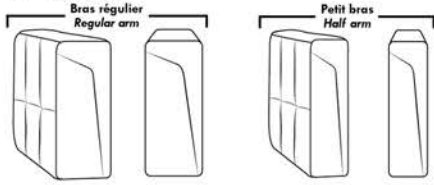

SYDNEY

OPTIMA