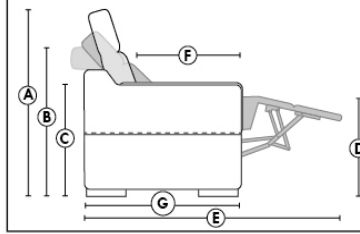

1. ☐ Appui-tête levé Headrest up
   - ☐ Appui-tête baissé Headrest down
   - ☐ Complètement incliné Fully reclined
- (A) Hauteur complète 40" Total Height
  (B) Hauteur appui-tête baissé 33" Height headrest down
  (C) Hauteur du bras 24,5" Arm Height
  (D) Hauteur du siège 19,5" Seat height
  (E) Profondeur inclinée 65" Depth fully reclined
  (F) Profondeur d'assise 20" ou/ou 22" Seat depth
  (G) Profondeur appui-tête monté 36" Depth with headrest up

Siège 30" de large | 30" Seat Width

Siège 23" de large | 23" Seat Width

Autres | Others

Fauteuil berçant, pivotant et inclinable

N'est pas un mécanisme protège-mur
Dégagement mural: 16"

Swivel, rocking motion chair

Not a wall hugger mechanism
Wall clearance: 16"

30" Populaires | Popular CONFIGURATIONS 23"