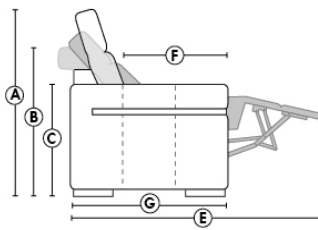

Spécifications | Specifications