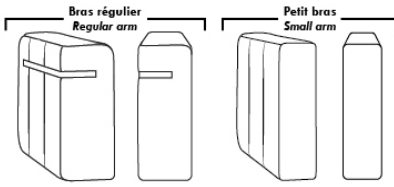

HAMBOURG

OPTIMA