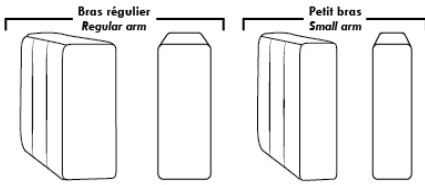

CHAMONIX

OPTIMA