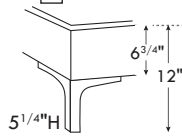

LG60 METAL

LG189 METAL

- Silver
- Copper
- Pewter
- Brass

BED BASE

Price : _____

Base with WIDE contour 4"

With Legs	No Dust	With Storage	With Front Drawer	With Side Drawers																																						
<table border="1"> <tr><td>King</td><td>Queen</td><td>Double</td><td>Simple</td></tr> <tr><td>410</td><td>411</td><td>412</td><td>413</td></tr> </table>	King	Queen	Double	Simple	410	411	412	413	<table border="1"> <tr><td>King</td><td>Queen</td><td>Double</td><td>Simple</td></tr> <tr><td>420</td><td>421</td><td>422</td><td>423</td></tr> </table>	King	Queen	Double	Simple	420	421	422	423	<table border="1"> <tr><td>King</td><td>Queen</td><td>Double</td><td>Simple</td></tr> <tr><td>430</td><td>431</td><td>432</td><td>433</td></tr> </table>	King	Queen	Double	Simple	430	431	432	433	<table border="1"> <tr><td>King</td><td>Queen</td><td>Double</td></tr> <tr><td>440</td><td>441</td><td>442</td></tr> </table>	King	Queen	Double	440	441	442	<table border="1"> <tr><td>King</td><td>Queen</td><td>Double</td><td>Simple</td></tr> <tr><td>450</td><td>451</td><td>452</td><td>453</td></tr> </table>	King	Queen	Double	Simple	450	451	452	453
King	Queen	Double	Simple																																							
410	411	412	413																																							
King	Queen	Double	Simple																																							
420	421	422	423																																							
King	Queen	Double	Simple																																							
430	431	432	433																																							
King	Queen	Double																																								
440	441	442																																								
King	Queen	Double	Simple																																							
450	451	452	453																																							