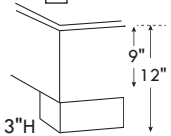

Color :

- ☐ Wheat
- ☐ Cognac
- ☐ Black
- ☐ Tea
- ☐ Natural
- ☐ Pearl Grey
- ☐ Charcoal
- ☐ Tabacco

☐ LG60 METAL