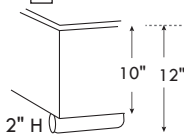

LG60 METAL

LG189 METAL

- Silver
- Copper
- Pewter
- Brass

BED BASE

Price : _____

Base with WIDE contour 4"

With Legs	No Dust	With Storage	With Front Drawer	With Side Drawers																																						
<table border="1"> <tr><td>King</td><td>Queen</td><td>Double</td><td>Simple</td></tr> <tr><td>410</td><td>411</td><td>412</td><td>413</td></tr> </table>	King	Queen	Double	Simple	410	411	412	413	<table border="1"> <tr><td>King</td><td>Queen</td><td>Double</td><td>Simple</td></tr> <tr><td>420</td><td>421</td><td>422</td><td>423</td></tr> </table>	King	Queen	Double	Simple	420	421	422	423	<table border="1"> <tr><td>King</td><td>Queen</td><td>Double</td><td>Simple</td></tr> <tr><td>430</td><td>431</td><td>432</td><td>433</td></tr> </table>	King	Queen	Double	Simple	430	431	432	433	<table border="1"> <tr><td>King</td><td>Queen</td><td>Double</td></tr> <tr><td>440</td><td>441</td><td>442</td></tr> </table>	King	Queen	Double	440	441	442	<table border="1"> <tr><td>King</td><td>Queen</td><td>Double</td><td>Simple</td></tr> <tr><td>450</td><td>451</td><td>452</td><td>453</td></tr> </table>	King	Queen	Double	Simple	450	451	452	453
King	Queen	Double	Simple																																							
410	411	412	413																																							
King	Queen	Double	Simple																																							
420	421	422	423																																							
King	Queen	Double	Simple																																							
430	431	432	433																																							
King	Queen	Double																																								
440	441	442																																								
King	Queen	Double	Simple																																							
450	451	452	453																																							