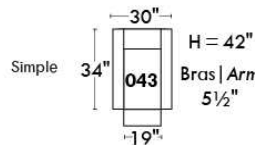

Autres | Others

Siège 23" de large | 23" Seat Width

Fauteuil berçant,
pivotant et inclinable

Swivel rocking
motion chair

Autres | Others

JESSE

Features: Adjustable headrest included (2 on square corner). Stitching: Small thread in fabric and large flat thread in leather. Memory foam in seat cushions. Lounge chair reclining back items with "Push Back" mechanism. Chairs #043 & #163: Have NO METAL BAR on arm.