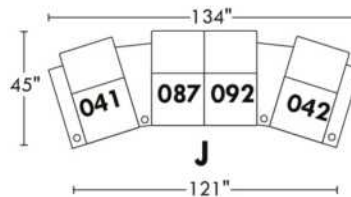

42444

home
theatre series

Hauteur avant bras : 24"
Hauteur siège : 18"
Profondeur d'assise : 22 1/2"
Arm Height : 24"
Seat Height : 18"
Seat Depth : 22 1/2"

Configurations