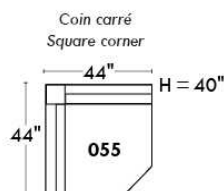

Autres | Others

Siège 23" de large | 23" Seat Width

Fauteuil berçant, pivotant et inclinable
Swivel rocking motion chair

Autres | Others

MELBOURNE

FEATURES:

*Wall hugger power recliners with full footrest (manual n/a). Manual adjustable headrest on all items (2 on square corner & stationary on wedge). Seat cushions with shaped foam + 1" layer of memory foam on top; arm with memory foam. Stitching: Small thread in fabric & large flat thread in leather. Lounge chair reclining back items with "Push Back" mechanism; wall clearance 10".