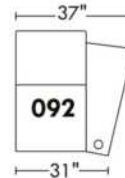

42444

home
theatre series

Hauteur avant bras : 24"
Hauteur siège : 18"
Profondeur d'assise : 22 1/2"
Arm Height : 24"
Seat Height : 18"
Seat Depth : 22 1/2"