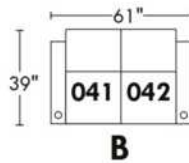

Configurations