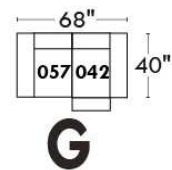

Autres | Others

Siège 23" de large | 23" Seat Width

Fauteuil berçant,
pivotant et inclinable

Swivel rocking
motion chair

Autres | Others

JESSE

Features: Adjustable headrest included (2 on square corner). Stitching: Small thread in fabric and large flat thread in leather. Memory foam in seat cushions. Lounge chair reclining back items with "Push Back" mechanism. Chairs #043 & #163: Have NO METAL BAR on arm.