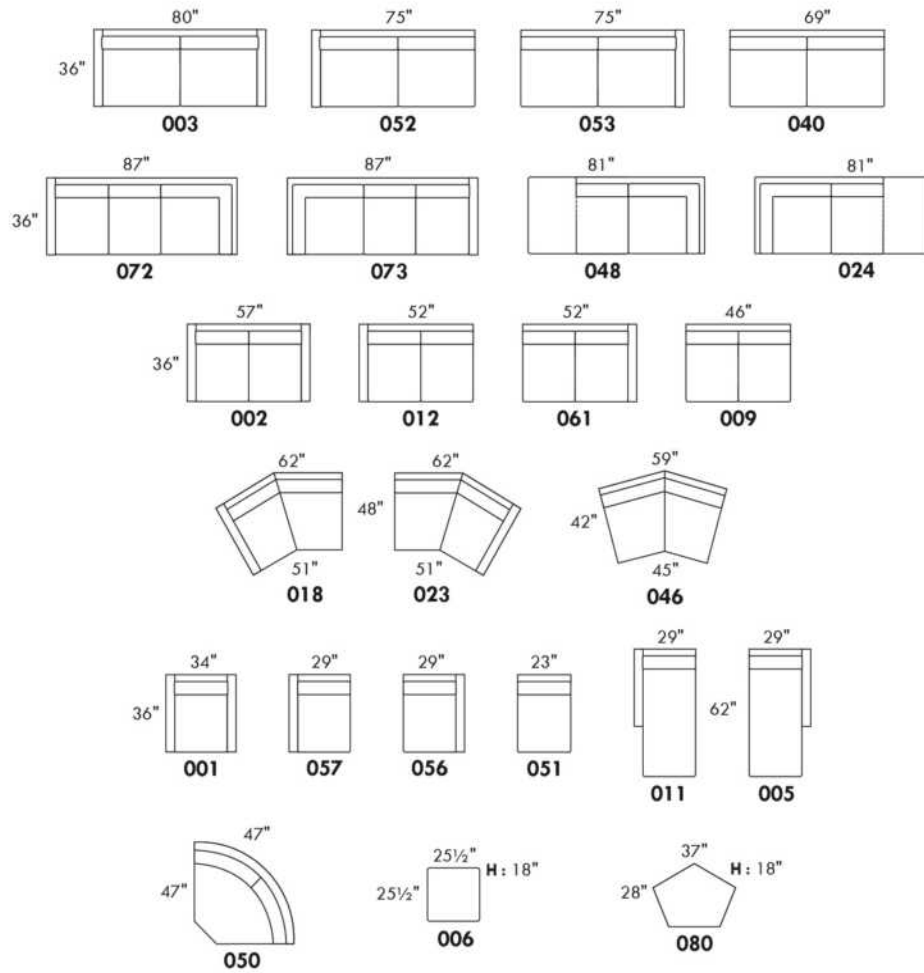

SHIRAZ

Hauteur complète 35" | Hauteur de siège 20" | Hauteur devant bras 27" | Profondeur d'assise 20"
Total Height 35" | Seat Height 20" | Arm Height 27" | Seat Depth 20"