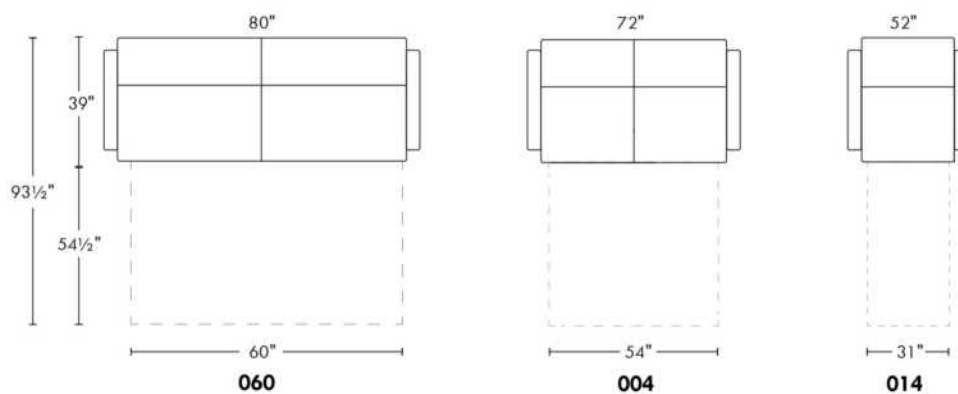

SURF

Hauteur complète 36" | Hauteur de siège 22" | Hauteur devant bras 28½" | Profondeur d'assise 21½"
Total Height 36" | Seat Height 22" | Arm Height 28½" | Seat Depth 21½"

www.jaymar.ca