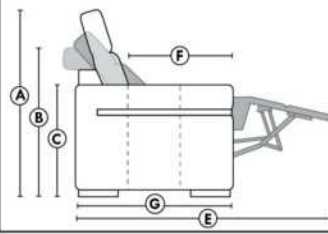

Spécifications | Specifications