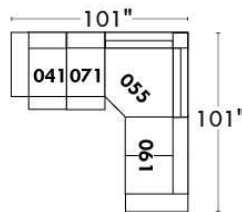

Autres | Others