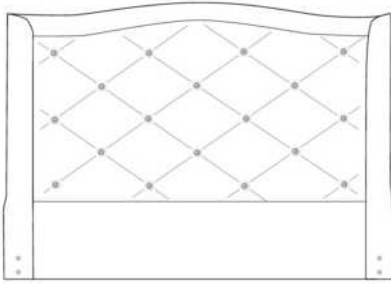

Tête de lit **MARILOU** Headboard

(voir la liste de prix 99905) | (See Price list 99905)

TÊTE DE LIT | HEADBOARD

Option de clous | Nail options

Tête de lit avec oreilles | Headboard with wings
400 - 401 - 402 - 403

Lit grandeur complète | Complete bed size

	Large | Wide L x P/D x H	Mince | Narrow L x P/D x H
K	87 x 90 x 58	87 x 88 x 58
Q	69 x 90 x 58	69 x 88 x 58
D	64 x 86 x 58	64 x 84 x 58
S	49 x 86 x 58	49 x 84 x 58