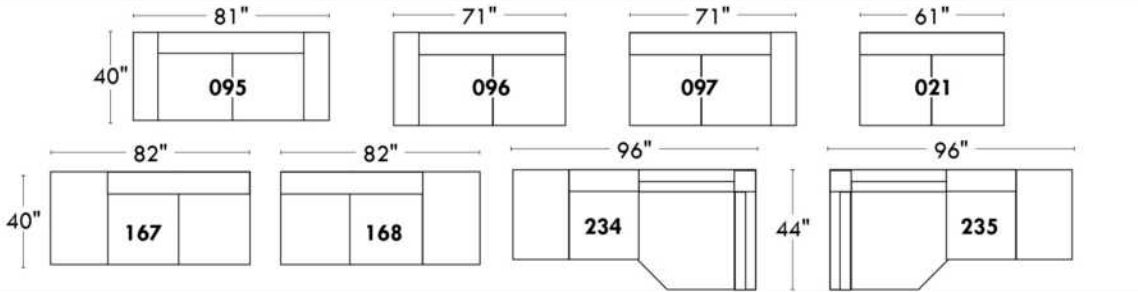

Items avec siège de 30" | Items with 30" seat