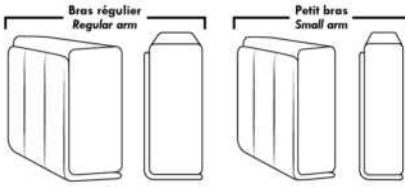

AMSTERDAM

OPTIMA

Spécifications | Specifications

☐ Appui-tête levé / Headrest up
☐ Appui-tête baissé / Headrest down
☐ Complètement incliné / Fully reclined

(A) Hauteur complète 40" Total Height
(B) Hauteur appui-tête baissé 33" Height headrest down
(C) Hauteur du bras 24" Arm Height
(D) Hauteur du siège 19,5" Seat height
(E) Profondeur inclinée 65" Depth fully reclined
(F) Profondeur d'assise 20" ou/ or 22" Seat depth
(G) Profondeur appui-tête monté 36" Depth with headrest up

Siège 30" de large | 30" Seat Width

82" 72" 72" 61"
40" 095 096 097 021
96" 82" 82"
40" 234 167 168
44"
96" 82" 82"
44" 235 223 224
Allongé à rangement / Bumper with storage
42" 42"
40" 017 175 176 177 173 174
62" 42"/44" Profondeur Depth
Inclinable / Motion 42" 42" 31" 42" 42"
40" 165 169 170 171 230 231
42"/44" Profondeur Depth
Dos inclinable / Push back
Allongé à rangement / Bumper with storage
52" 52" 52" 52"
40" 178 179 221 222

Siège 23" de large | 23" Seat Width

68" 58" 58" 47"
40" 002 012 061 009
68" 68" 89" 89"
40" 086 045 048 024
44"
68" 68"
40" 186 187
Allongé à rangement / Bumper with storage
35" 35"
40" 001 057 056 051 011 005
62" 42"/44" Profondeur Depth
45" 45"
40" 088 089
Inclinable / Motion 45" 35" 35" 24" 35" 35"
40" 044 041 042 071 232 233
62" 42"/44" Profondeur Depth
Dos inclinable / Push back
Allongé à rangement / Bumper with storage
45" 45"
40" 188 189
92" 82" 82" 71"
40" 003 052 053 040

Autres | Others

Fauteuil berçant, pivotant et inclinable / **Swivel, rocking motion chair**
N'est pas un mécanisme protège-mur / Not a wall hugger mechanism
Dégagement mural: 16" / Wall clearance: 16"

Simple / Single: 30" H = 42", 34", 19"
Double: 33" H = 42", 34", 22"

Centre rond / Wedge: 49" H = 33", 050
Coin carré / Square corner: 44" H = 40", 055
Petit coin carré / Small corner: 40" H = 40", 155
Pouf à rangement / Storage ottoman: 30" H = 17", 22", 124
Rangement à angle / Wedge storage: 25" H = 22", 35", 10", 159
Rangement droit / Straight storage: 10" H = 22", 35", 160
Petit rangement à angle / Small Wedge storage: 20" H = 22", 35", 10", 190

30" Populaires | Popular CONFIGURATIONS 23"

84" 115" 116" 116" 116"
40" 169 170 169 171 174 096 055 171 170
62"
A B C
40" 169 171 235 96"
D
70" 94" 102" 103"
40" 041 042 041 071 005 012 055 071 042 041 071 024
62" 102" 89"
J K L M