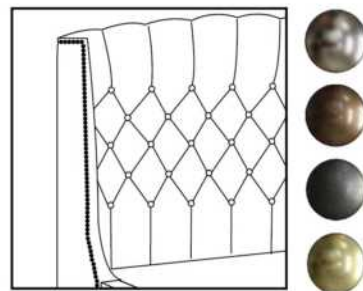

Silver - Copper - Pewter - Brass
7/8" diamètre

Base avec contour LARGE 4" | Base with WIDE contour 4"

Grandeur | Size King: 87 x 79 x 12 | Queen: 69 x 79 x 12 | Double: 64 x 75 x 12 | Simple/Single: 49 x 75 x 12