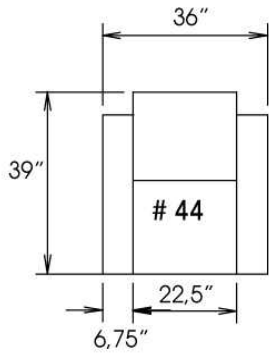

352

Toutes les dimensions indiquées sont au pouce près. Nos produits sont fabriqués à la main et des variations mineures peuvent survenir.
All dimensions indicated are to the nearest inch. Our product is hand-made and minor variations can occur.

RZ011-09