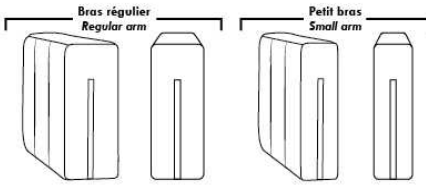

MONTEREY

OPTIMA

Spécifications | Specifications

- ☐ Appui-tête levé Headrest up
- ☐ Appui-tête baissé Headrest down
- ☐ Complètement incliné Fully reclined

(A) Hauteur complète 40" Total Height
(B) Hauteur appui-tête baissé 33" Height headrest down
(C) Hauteur du bras 24" Arm Height
(D) Hauteur du siège 19,5" Seat height
(E) Profondeur inclinée 65" Depth fully reclined
(F) Profondeur d'assise 20" ou/ou 22" Seat depth
(G) Profondeur appui-tête monté 36" Depth with headrest up

Siège 30" de large | 30" Seat Width

79" 40" 095
70" 40" 096
70" 40" 097
61" 40" 021
96" 40" 234
44" 40" 167
82" 40" 168
96" 44" 235
82" 40" 223
82" 40" 224
49" 40" 017
40" 40" 175
40" 40" 176
31" 40" 177
40" 62" 173
40" 42"/44" Profondeur Depth 174
49" 40" 165
40" 40" 169
40" 40" 170
31" 40" 171
40" 62" 230
40" 42"/44" Profondeur Depth 231
52" 40" 178
52" 40" 179
52" 40" 221
52" 40" 222

Siège 23" de large | 23" Seat Width

66" 40" 002
57" 40" 012
57" 40" 061
47" 40" 009
68" 40" 086
68" 40" 045
89" 40" 048
89" 44" 024
68" 40" 186
68" 40" 187
43" 40" 001
34" 40" 057
34" 40" 056
24" 40" 051
34" 62" 011
34" 62" 005
42"/44" Profondeur Depth
45" 40" 088
45" 40" 089
43" 40" 044
34" 40" 041
34" 40" 042
24" 40" 071
34" 62" 232
34" 62" 233
42"/44" Profondeur Depth
45" 40" 188
45" 40" 189
90" 40" 003
81" 40" 052
81" 40" 053
71" 40" 040

Autres | Others

Fauteuil berçant, pivotant et inclinable
Swivel, rocking motion chair
N'est pas un mécanisme protège-mur
Dégagement mural: 16"

Double
H = 42"
35" 34" 163
22"

Centre rond
Wedge
49" H = 33"
050

Coin carré
Square corner
44" H = 40"
055

Petit coin carré
Small corner
40" H = 40"
155

Pouf à rangement
Storage ottoman
30" H = 17"
22" 124

Rangement à angle
Wedge storage
25" H = 22"
35" 10" 159

Rangement droit
Straight storage
10" H = 22"
35" 10" 160

Petit rangement à angle
Small Wedge storage
20" H = 22"
35" 10" 190

30" Populaires | Popular CONFIGURATIONS 23"

80" 40" 169 170
111" 40" 169 171 174
115" 40" 096 055 115" 115" 171 170
115" 40" 169 171 96" 235
66" 40" 041 042
90" 40" 041 071 005
101" 40" 012 055 101" 101" 071 042
101" 40" 041 071 89" 024