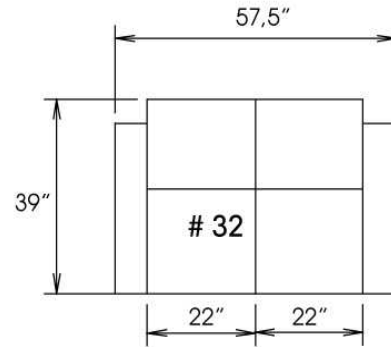

351

Toutes les dimensions indiquées sont au pouce près. Nos produits sont fabriqués à la main et des variations mineures peuvent survenir.
All dimensions indicated are to the nearest inch. Our product is hand-made and minor variations can occur.

R2011-09