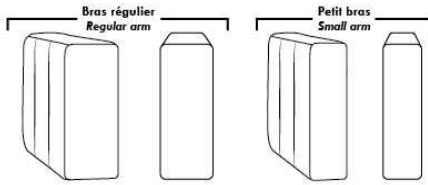

SEATTLE

OPTIMA

Spécifications | Specifications

☐ Appui-tête levé Headrest up
☐ Appui-tête baissé Headrest down
☐ Complètement incliné Fully reclined

(A) Hauteur complète 40" Total Height
(B) Hauteur appui-tête baissé 33" Height headrest down
(C) Hauteur du bras 24" Arm Height
(D) Hauteur du siège 19,5" Seat height
(E) Profondeur inclinée 65" Depth fully reclined
(F) Profondeur d'assise 20" ou/ou 22" Seat depth
(G) Profondeur appui-tête monté 36" Depth with headrest up

Siège 30" de large | 30" Seat Width

Siège 23" de large | 23" Seat Width

Autres | Others

Fauteuil berçant, pivotant et inclinable / **Swivel, rocking motion chair**
N'est pas un mécanisme protège-mur / Not a wall hugger mechanism
Dégagement mural: 16" / Wall clearance: 16"

30" Populaires | Popular CONFIGURATIONS 23"

Nos produits sont fabriqués à la main et des variations mineures peuvent survenir. / Our product is hand-made and minor variations can occur.