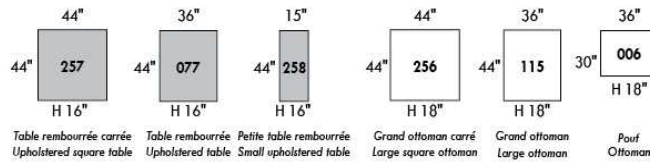

Mélanger & agencer!
Mix & Match!

Populaires | Popular CONFIGURATIONS