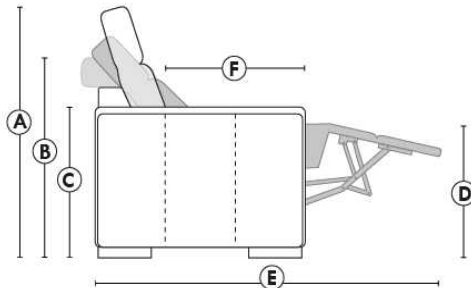

Spécifications | Specifications

- ☐ Appui-tête levé / Headrest up
- ☐ Appui-tête baissé / Headrest down
- ☐ Complètement incliné / Fully reclined

- (A) Hauteur complète 39" / Total Height
- (B) Hauteur appui-tête baissé 30" / Height headrest down
- (C) Hauteur du bras 24" / Arm Height
- (D) Hauteur du siège 19,5" / Seat height
- (E) Profondeur incliné 63" / Depth fully reclined
- (F) Profondeur d'assise 20" / Seat depth

Autres | Others