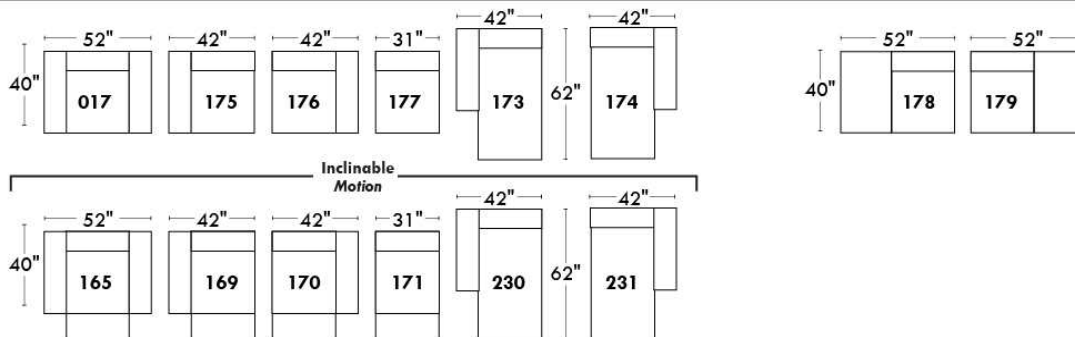

Siège 30" de large | 30" Seat Width