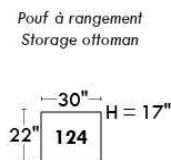

Autres | Others

Siège 23" de large | 23" Seat Width

Fauteuil berçant,
pivotant et inclinable

Swivel rocking
motion chair

Autres | Others

JESSE

Features: Adjustable headrest included (2 on square corner). Stitching: Small thread in fabric and large flat thread in leather. Memory foam in seat cushions. Lounge chair reclining back items with "Push Back" mechanism. Chairs #043 & #163: Have NO METAL BAR on arm.