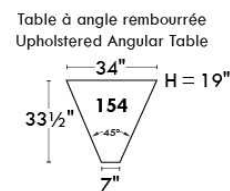

Autres | Others

Siège 23" de large | 23" Seat Width

Fauteuil berçant, pivotant et inclinable
Swivel rocking motion chair

Autres | Others

MELBOURNE

FEATURES:

*Wall hugger power recliners with full footrest (manual n/a). Manual adjustable headrest on all items (2 on square corner & stationary on wedge). Seat cushions with shaped foam + 1" layer of memory foam on top; arm with memory foam. Stitching: Small thread in fabric & large flat thread in leather. Lounge chair reclining back items with "Push Back" mechanism; wall clearance 10".