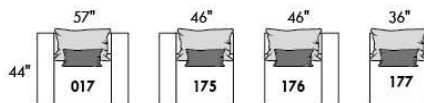

FASHION COLLECTION

FASHION I

COUSSINS PLEINE LARGEUR
 FULL BACK CUSHIONS

831 34 x 7 x 19
 832 24 x 6 x 10

FASHION II

COUSSINS CARRÉS - DOS APPARENT
 SQUARE CUSHIONS - VISBLE BACK

833 26 x 7 x 19
 834 16 x 6 x 16