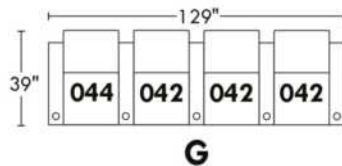

42444

home
theatre series

Hauteur avant bras : 24"
Hauteur siège : 18"
Profondeur d'assise : 22 1/2"
Arm Height : 24"
Seat Height : 18"
Seat Depth : 22 1/2"

Configurations