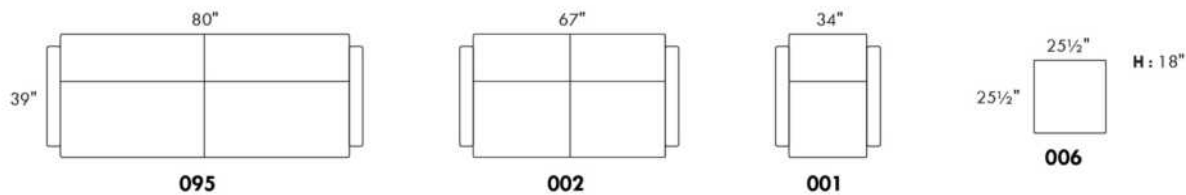

SURF

Hauteur complète 36" | Hauteur de siège 22" | Hauteur devant bras 28½" | Profondeur d'assise 21½"
Total Height 36" | Seat Height 22" | Arm Height 28½" | Seat Depth 21½"

www.jaymar.ca