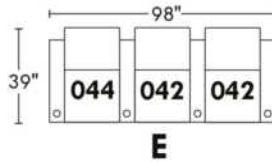

Configurations