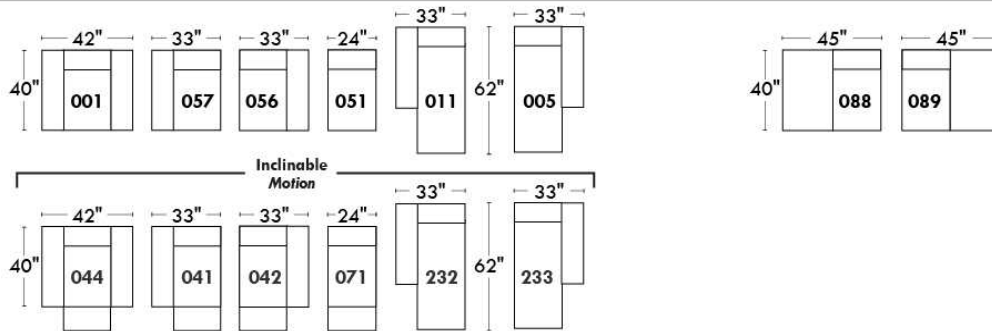

Autres | Others

Siège 23" de large | 23" Seat Width

Fauteuil berçant, pivotant et inclinable
Swivel rocking motion chair

Autres | Others

MONTE-CARLO

Features: Adjustable headrest included with all items (2 with square corner). Stitching: French Stitch. In fabric: small thread & in Leather: Large flat thread. Memory foam in arms & seat cushions. Lounge Chair Reclining Back items with "Push Back" mechanism. Cupholder N/A with this style.