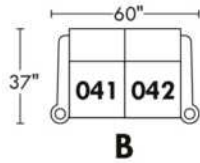

Configurations