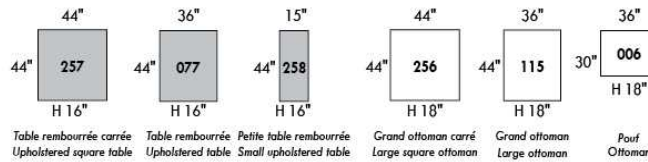

Mélanger & agencer!
Mix & Match!

Populaires | Popular CONFIGURATIONS