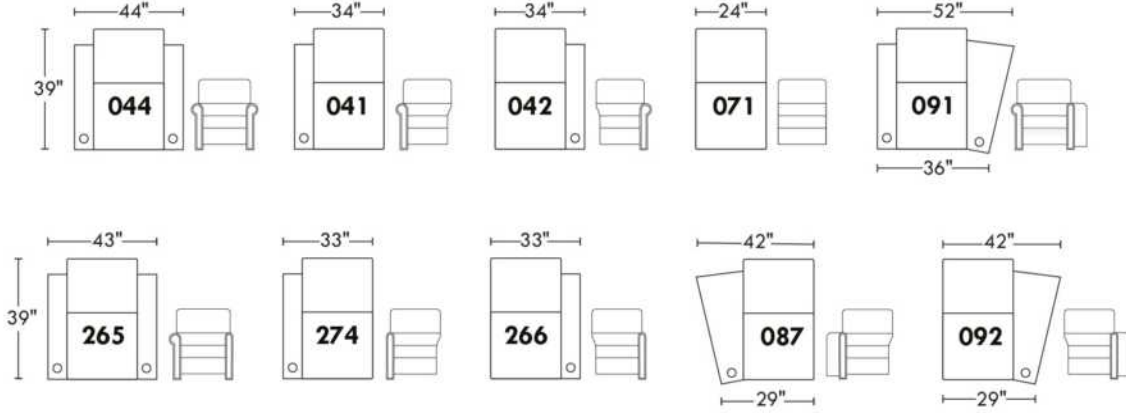

40111

home
theatreseries

Hauteur avant bras : 25"
Hauteur siège : 19"
Profondeur d'assise : 22"

Arm Height : 25"
Seat Height : 19"
Seat Depth : 22"