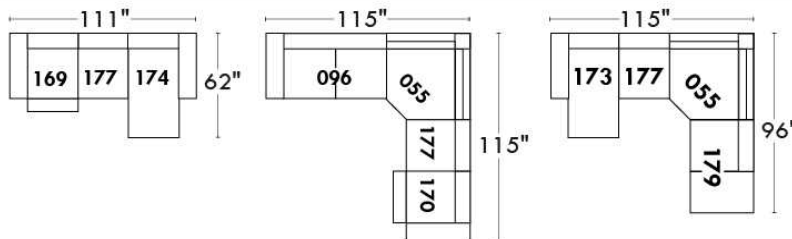

Siège 30" de large | 30" Seat Width

Spécifications | Specifications

- ☐ Appui-tête levé / Headrest up
- ☐ Appui-tête baissé / Headrest down
- ☐ Complètement incliné / Fully reclined

- (A) Hauteur complète 39" / Total Height
- (B) Hauteur appui-tête baissé 30" / Height headrest down
- (C) Hauteur du bras 24" / Arm Height
- (D) Hauteur du siège 19,5" / Seat height
- (E) Profondeur inclinée 63" / Depth fully reclined
- (F) Profondeur d'assise 20" / Seat depth

Autres | Others