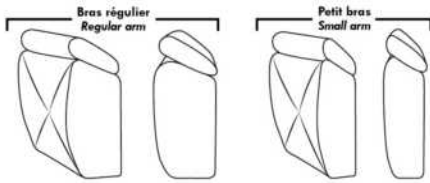

SORRENTO

OPTIMA

Spécifications | Specifications

☐ Appui-tête levé / Headrest up
☐ Appui-tête baissé / Headrest down
☐ Complètement incliné / Fully reclined

(A) Hauteur complète 40" Total Height
(B) Hauteur appui-tête baissé 33" Height headrest down
(C) Hauteur du bras 22,5" Arm Height
(D) Hauteur du siège 19,5" Seat height
(E) Profondeur inclinée 65" Depth fully reclined
(F) Profondeur d'assise 20" ou/ or 22" Seat depth
(G) Profondeur appui-tête monté 36" Depth with headrest up

Siège 30" de large | 30" Seat Width

83" 72" 72" 61"
40" 095 096 097 021
96" 82" 82"
40" 234 167 168
44"
96" 82" 82"
44" 235 223 224
Allongé à rangement / Bumper with storage
42" 42"
40" 017 175 176 177 173 174
42"/44" Profondeur Depth
Inclinable / Motion   Dos inclinable / Push back
53" 42" 42" 31" 42" 42"
40" 165 169 170 171 230 231
42"/44" Profondeur Depth
Allongé à rangement / Bumper with storage
52" 52" 52" 52"
40" 178 179 221 222

Siège 23" de large | 23" Seat Width

69" 58" 58" 47"
40" 002 012 061 009
68" 68" 89" 89"
40" 086 045 048 024
44"
68" 68"
40" 186 187
Allongé à rangement / Bumper with storage
46" 35" 35" 24" 35" 35"
40" 001 057 056 051 011 005
42"/44" Profondeur Depth
45" 45"
40" 088 089
Inclinable / Motion   Allongé à rangement / Bumper with storage
46" 35" 35" 24" 35" 35"
40" 044 041 042 071 232 233
42"/44" Profondeur Depth
45" 45"
40" 188 189
93" 82" 82" 71"
40" 003 052 053 040

Autres | Others

Fauteuil berçant, pivotant et inclinable / **Swivel, rocking motion chair**
N'est pas un mécanisme protège-mur / Not a wall hugger mechanism
Dégagement mural: 16" / Wall clearance: 16"

Simple / Single   Double
30" H = 42"   33" H = 42"
34" 043 19"   34" 163 22"

Centre rond / Wedge   Coin carré / Square corner   Petit coin carré / Small corner   Pouf à rangement / Storage ottoman   Rangement à angle / Wedge storage   Rangement droit / Straight storage   Petit rangement à angle / Small Wedge storage

49" H = 33" 050   44" H = 40" 055   40" H = 40" 155   30" H = 17" 124   25" H = 22" 159   10" H = 22" 160   20" H = 22" 190

30" Populaires | Popular CONFIGURATIONS 23"

84" 115" 116" 116" 102" 103"
40" 169 170 169 171 174 096 055 041 042 041 071 005 012 055 071 042 041 071 024
62" 62" 62" 102" 89"
116" 96" 102"