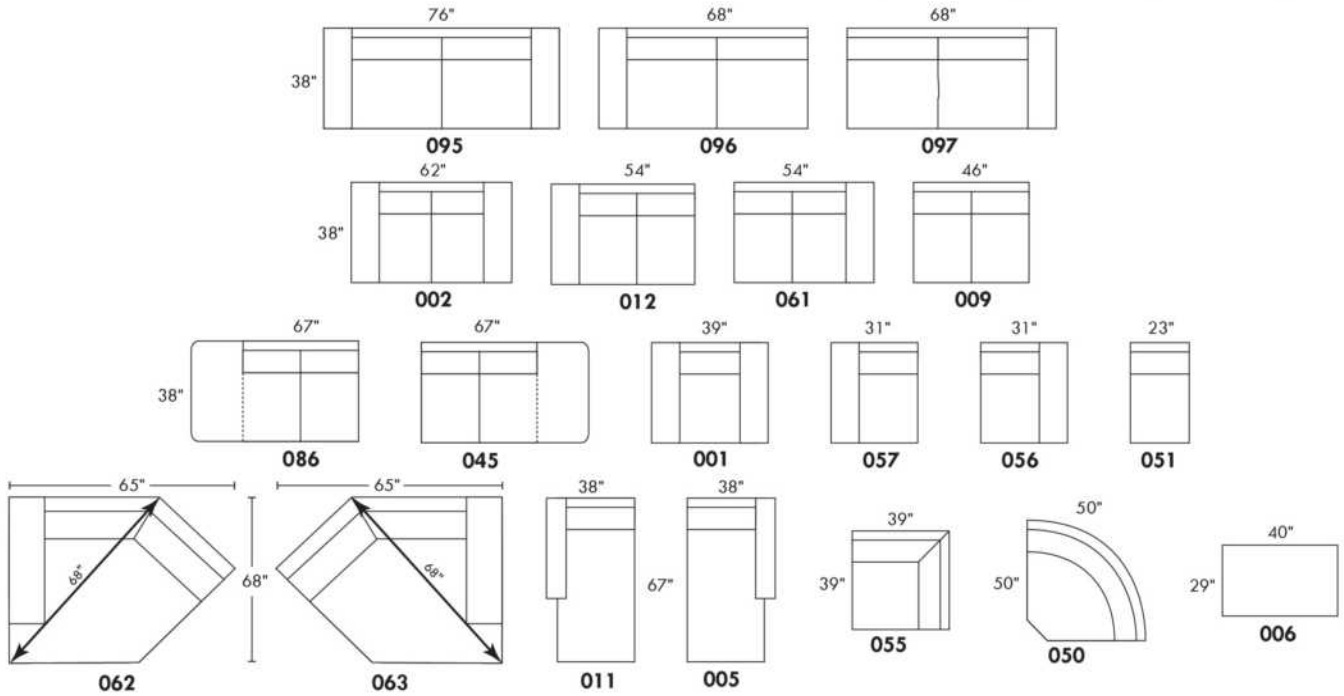

Hauteur complète 36" | Hauteur de siège 18" | Hauteur devant bras 24" | Profondeur d'assise 22"
Total Height 36" | Seat Height 18" | Arm Height 24" | Seat Depth 22"