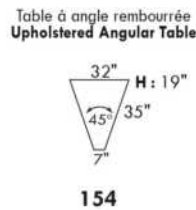

SIÈGE 22" DE LARGE | 22" SEAT WIDTH