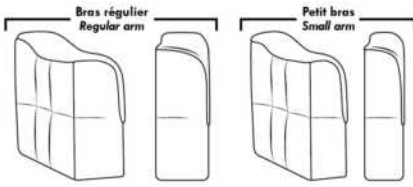

PORTLAND

OPTIMA

Spécifications | Specifications

☐ Appui-tête levé / Headrest up
☐ Appui-tête baissé / Headrest down
☐ Complètement incliné / Fully reclined

(A) Hauteur complète 40" / Total Height
(B) Hauteur appui-tête baissé 33" / Height headrest down
(C) Hauteur du bras 24" / Arm Height
(D) Hauteur du siège 19,5" / Seat height
(E) Profondeur inclinée 65" / Depth fully reclined
(F) Profondeur d'assise 20" ou/ou 22" / Seat depth
(G) Profondeur appui-tête monté 36" / Depth with headrest up

Siège 30" de large | 30" Seat Width

80" 71" 71" 61"
40" 095 096 097 021
96" 82" 82"
40" 234 167 168
44"
96" 82" 82"
44" 235 223 224
Allongé à rangement / Bumper with storage
50" 41" 41" 31" 41" 41"
40" 017 175 176 177 173 62" 174
42"/44" Profondeur Depth
Inclinable / Motion 41" 41" 31" 41" 41"
40" 165 169 170 171 230 62" 231
42"/44" Profondeur Depth
Dos inclinable / Push back
Allongé à rangement / Bumper with storage
52" 52" 52" 52"
40" 178 179 221 222

Siège 23" de large | 23" Seat Width

66" 57" 57" 47"
40" 002 012 061 009
68" 68" 89" 89"
40" 086 045 048 024
44"
68" 68"
40" 186 187
Allongé à rangement / Bumper with storage
43" 34" 34" 24" 34" 34"
40" 001 057 056 051 011 62" 005
42"/44" Profondeur Depth
Inclinable / Motion 34" 34" 24" 34" 34"
40" 044 041 042 071 232 62" 233
42"/44" Profondeur Depth
Dos inclinable / Push back
Allongé à rangement / Bumper with storage
45" 45"
40" 088 089 45" 45"
188 189
90" 81" 81" 71"
40" 003 052 053 040

Autres | Others

Fauteuil berçant, pivotant et inclinable / **Swivel, rocking motion chair**
N'est pas un mécanisme protège-mur / Not a wall hugger mechanism
Dégagement mural: 16" / Wall clearance: 16"

Centre rond / Wedge: 49" H = 33" (050)
Coin carré / Square corner: 44" H = 40" (055)
Petit coin carré / Small corner: 40" H = 40" (155)
Pouf à rangement / Storage ottoman: 30" H = 17" (124)
Rangement à angle / Wedge storage: 25" H = 22" (159)
Rangement droit / Straight storage: 10" H = 22" (160)
Petit rangement à angle / Small Wedge storage: 20" H = 22" (190)

30" Populaires | Popular CONFIGURATIONS 23"

81" 113" 116" 116" 102" 102"
40" 169 170 169 171 174 62" 096 055 171 170 116" 116"
40" 169 171 235 96"
67" 92" 102" 102"
40" 041 042 041 071 005 62" 012 055 071 042 89"
J K L M

Nos produits sont fabriqués à la main et des variations mineures peuvent survenir.
Our product is hand-made and minor variations can occur.