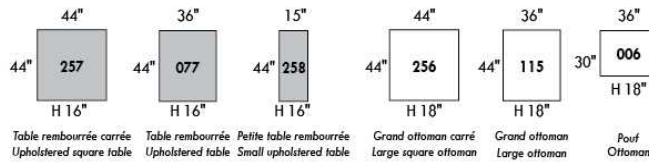

Mélanger & agencer!
Mix & Match!

Populaires | Popular CONFIGURATIONS