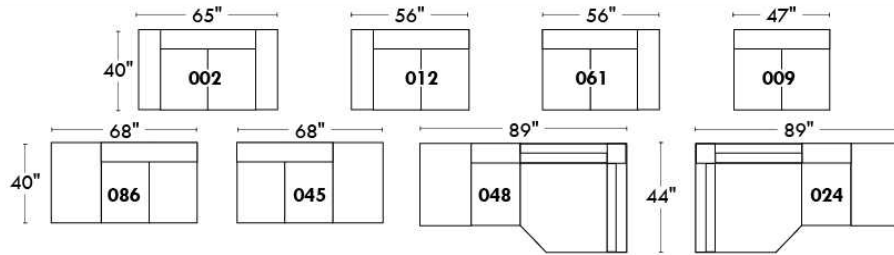

Siège 23" de large | 23" Seat Width

Fauteuil berçant, pivotant et inclinable
Swivel rocking motion chair

Autres | Others