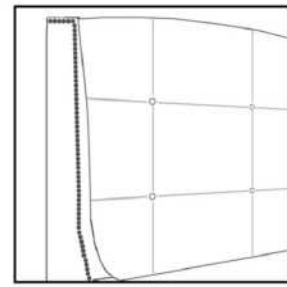

Silver - Copper - Pewter - Brass
7/8" diamètre

Base avec contour LARGE 4" | Base with WIDE contour 4"

Grandeur | Size King: 87 x 79 x 12 | Queen: 69 x 79 x 12 | Double: 64 x 75 x 12 | Simple/Single: 49 x 75 x 12