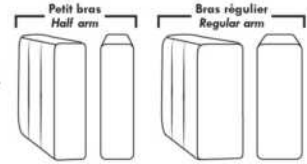

Items avec siège de 30" | Items with 30" seat