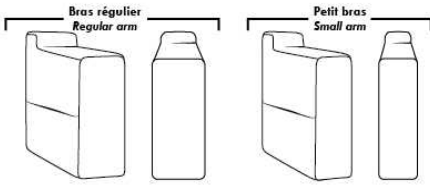

PORTOFINO

OPTIMA

Spécifications | Specifications

☐ Appui-tête levé / Headrest up
☐ Appui-tête baissé / Headrest down
☐ Complètement incliné / Fully reclined

(A) Hauteur complète 40" / Total Height
(B) Hauteur appui-tête baissé 33" / Height headrest down
(C) Hauteur du bras 24,5" / Arm Height
(D) Hauteur du siège 19,5" / Seat height
(E) Profondeur inclinée 65" / Depth fully reclined
(F) Profondeur d'assise 20" ou/ou 22" / Seat depth
(G) Profondeur appui-tête monté 36" / Depth with headrest up

Siège 30" de large | 30" Seat Width

Siège 23" de large | 23" Seat Width

Autres | Others

Fauteuil berçant, pivotant et inclinable / Swivel, rocking motion chair

N'est pas un mécanisme protège-mur / Not a wall hugger mechanism
Dégagement mural: 16" / Wall clearance: 16"

30" Populaires | Popular CONFIGURATIONS 23"

Nos produits sont fabriqués à la main et des variations mineures peuvent survenir. / Our product is hand-made and minor variations can occur.