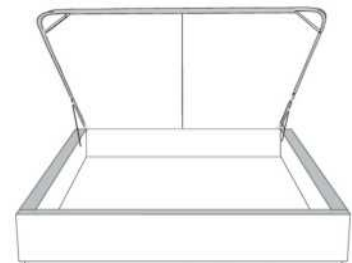

Avec rangement | With Storage
430-431-432-433