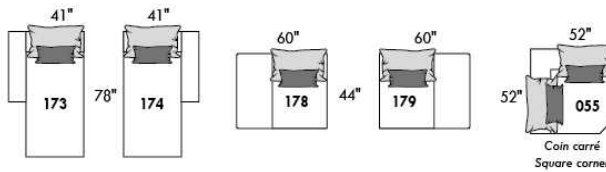

Mélanger & agencer!
Mix & Match!

Populaires | Popular CONFIGURATIONS