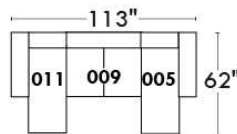

Autres | Others