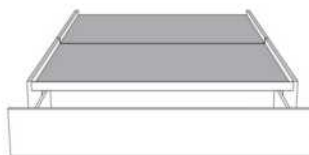

**Rangement à tiroir frontal
With Front Drawer**
540-541-542
Base lit simple N/D | Single base N/A