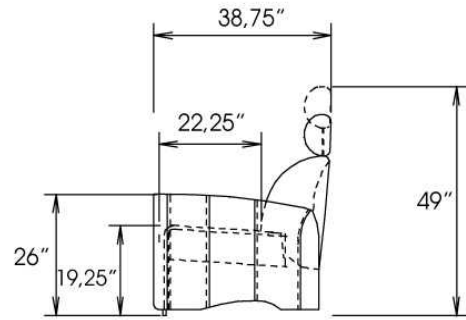

352

Toutes les dimensions indiquées sont au pouce près. Nos produits sont fabriqués à la main et des variations mineures peuvent survenir.
All dimensions indicated are to the nearest inch. Our product is hand-made and minor variations can occur.

RZ011-09