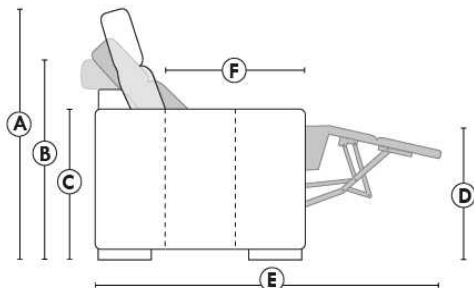

Spécifications | Specifications

- ☐ Appui-tête levé / Headrest up
- ☐ Appui-tête baissé / Headrest down
- ☐ Complètement incliné / Fully reclined

- (A) Hauteur complète 39" / Total Height
- (B) Hauteur appui-tête baissé 30" / Height headrest down
- (C) Hauteur du bras 24" / Arm Height
- (D) Hauteur du siège 19,5" / Seat height
- (E) Profondeur inclinée 63" / Depth fully reclined
- (F) Profondeur d'assise 20" / Seat depth

Autres | Others