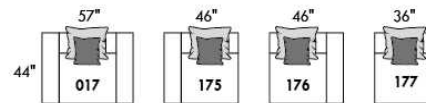

FASHION COLLECTION

FASHION I

COUSSINS PLEINE LARGEUR
 FULL BACK CUSHIONS

831 34 x 7 x 19
 832 24 x 6 x 10

FASHION II

COUSSINS CARRÉS - DOS APPARENT
 SQUARE CUSHIONS - VISBLE BACK

833 26 x 7 x 19
 834 16 x 6 x 16