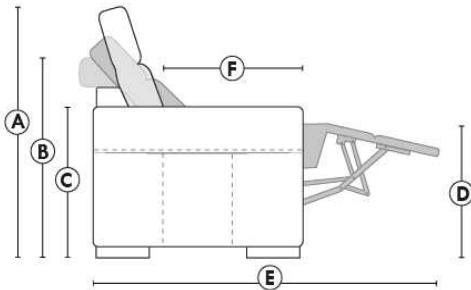

Spécifications | Specifications

- ☐ Appui-tête levé / Headrest up
- ☐ Appui-tête baissé / Headrest down
- ☐ Complètement incliné / Fully reclined

- (A) Hauteur complète 39" / Total Height
- (B) Hauteur appui-tête baissé 30" / Height headrest down
- (C) Hauteur du bras 24" / Arm Height
- (D) Hauteur du siège 19,5" / Seat height
- (E) Profondeur inclinée 63" / Depth fully reclined
- (F) Profondeur d'assise 20" / Seat depth

Autres | Others