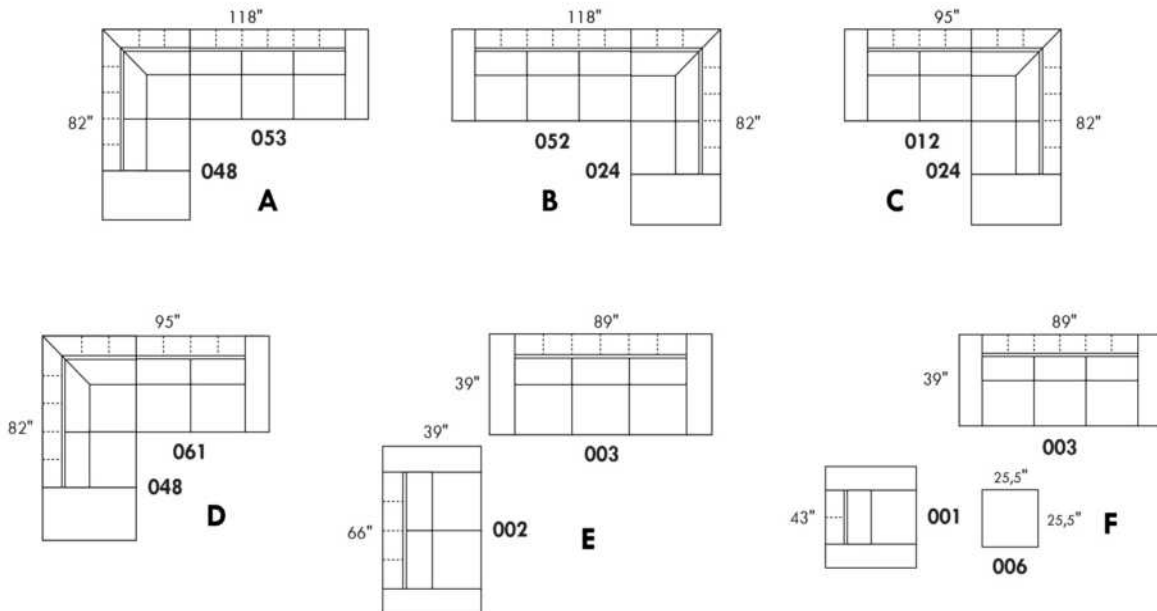

CONFIGURATIONS