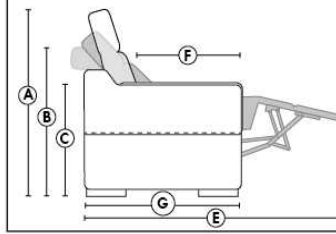

1. ☐ Appui-tête levé Headrest up
   - ☐ Appui-tête baissé Headrest down
   - ☐ Complètement incliné Fully reclined
- (A) Hauteur complète 40" Total Height
  (B) Hauteur appui-tête baissé 33" Height headrest down
  (C) Hauteur du bras 24,5" Arm Height
  (D) Hauteur du siège 19,5" Seat height
  (E) Profondeur inclinée 65" Depth fully reclined
  (F) Profondeur d'assise 20" ou/ou 22" Seat depth
  (G) Profondeur appui-tête monté 36" Depth with headrest up

Siège 30" de large | 30" Seat Width

Siège 23" de large | 23" Seat Width

Autres | Others

Fauteuil berçant, pivotant et inclinable

N'est pas un mécanisme protège-mur
Dégagement mural: 16"

Swivel, rocking motion chair

Not a wall hugger mechanism
Wall clearance: 16"

30" Populaires | Popular CONFIGURATIONS 23"