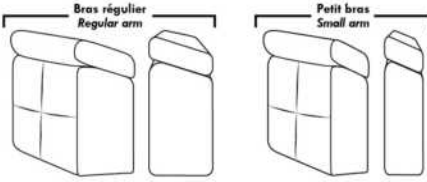

LONDON

OPTIMA