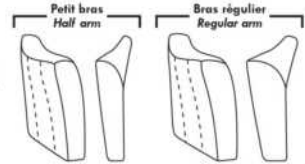

Items avec siège de 30" | Items with 30" seat

Spécifications | Specifications

1. ☐ Appui-tête levé / Headrest up
   - ☐ Appui-tête baissé / Headrest down
   - ☐ Complètement incliné / Fully reclined
- (A) Hauteur complète 40" / Total Height
  - (B) Hauteur appui-tête baissé 33" / Height headrest down
  - (C) Hauteur du bras 23" / Arm Height
  - (D) Hauteur du siège 19,5" / Seat height
  - (E) Profondeur incliné 65" / Depth fully reclined
  - (F) Profondeur d'assise 20" ou/ou 22" / Seat depth

Autres | Others

www.jaymar.ca
Toutes les dimensions indiquées sont au pouce près. Nos produits sont fabriqués à la main et des variations mineures peuvent survenir.
All dimensions indicated are to the nearest inch. Our product is hand-made and minor variations can occur.