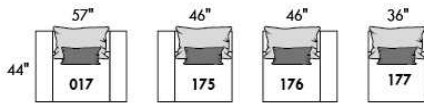

FASHION II

COUSSINS CARRÉS - DOS APPARENT
SQUARE CUSHIONS - VISBLE BACK

833 26 x 7 x 19
834 16 x 6 x 16