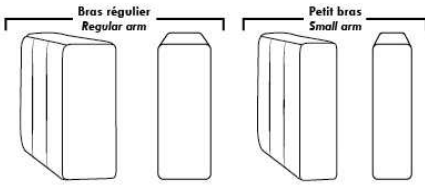

CHAMONIX

OPTIMA

Spécifications | Specifications

☐ Appui-tête levé / Headrest up
☐ Appui-tête baissé / Headrest down
☐ Complètement incliné / Fully reclined

(A) Hauteur complète 40" / Total Height
(B) Hauteur appui-tête baissé 33" / Height headrest down
(C) Hauteur du bras 24" / Arm Height
(D) Hauteur du siège 19,5" / Seat height
(E) Profondeur inclinée 65" / Depth fully reclined
(F) Profondeur d'assise 20" ou/ou 22" / Seat depth
(G) Profondeur appui-tête monté 36" / Depth with headrest up

Siège 30" de large | 30" Seat Width

79" 40" 095
70" 40" 096
70" 40" 097
61" 40" 021
96" 40" 234
44" 40" 167
82" 40" 168
96" 44" 235
82" 40" 223
82" 40" 224
49" 40" 017
40" 40" 175
40" 40" 176
31" 40" 177
40" 62" 173
40" 42"/44" Profondeur Depth 174
49" 40" 165
40" 40" 169
40" 40" 170
31" 40" 171
40" 62" 230
40" 42"/44" Profondeur Depth 231
52" 40" 178
52" 40" 179
52" 40" 221
52" 40" 222

Siège 23" de large | 23" Seat Width

65" 40" 002
56" 40" 012
56" 40" 061
47" 40" 009
68" 40" 086
68" 40" 045
89" 40" 048
89" 44" 024
68" 40" 186
68" 40" 187
42" 40" 001
33" 40" 057
33" 40" 056
24" 40" 051
33" 62" 011
33" 62" 005
42"/44" Profondeur Depth
45" 40" 088
45" 40" 089
42" 40" 044
33" 40" 041
33" 40" 042
24" 40" 071
33" 62" 232
33" 62" 233
42"/44" Profondeur Depth
45" 40" 188
45" 40" 189
89" 40" 003
80" 40" 052
80" 40" 053
71" 40" 040

Autres | Others

Fauteuil berçant, pivotant et inclinable / **Swivel, rocking motion chair**
N'est pas un mécanisme protège-mur / Not a wall hugger mechanism
Dégagement mural: 16" / Wall clearance: 16"

Simple / Single: 30" H=42", 34", 19"
Double: 33" H=42", 34", 22"

Centre rond / Wedge: 49" H=33", 49" 050
Coin carré / Square corner: 44" H=40", 44" 055
Petit coin carré / Small corner: 40" H=40", 40" 155
Pouf à rangement / Storage ottoman: 30" H=17", 22" 124
Rangement à angle / Wedge storage: 25" H=22", 35" 159
Rangement droit / Straight storage: 10" H=22", 35" 160
Petit rangement à angle / Small Wedge storage: 20" H=22", 35" 190

30" Populaires | Popular CONFIGURATIONS 23"

80" 40" 169 170
111" 40" 169 171 174
115" 40" 096 055 171 170
66" 40" 041 042
90" 40" 041 071 005
101" 40" 012 055 071 042
101" 40" 041 071 024
89"