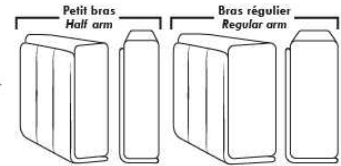

Siège 30" de large | 30" Seat Width

Spécifications | Specifications

- ☐ Appui-tête levé / Headrest up
- ☐ Appui-tête baissé / Headrest down
- ☐ Complètement incliné / Fully reclined

- (A) Hauteur complète 39" / Total Height
- (B) Hauteur appui-tête baissé 30" / Height headrest down
- (C) Hauteur du bras 24" / Arm Height
- (D) Hauteur du siège 19,5" / Seat height
- (E) Profondeur incliné 63" / Depth fully reclined
- (F) Profondeur d'assise 20" / Seat depth

Autres | Others