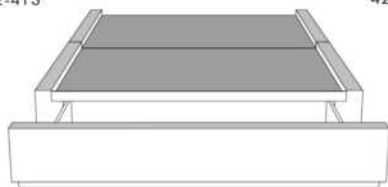

**Rangement à tiroir frontal
With Front Drawer**
440-441-442
Base lit simple N/D | Single base N/A