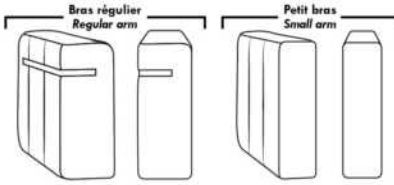

ALEXANDRA

OPTIMA

Spécifications | Specifications

☐ Appui-tête levé / Headrest up
☐ Appui-tête baissé / Headrest down
☐ Complètement incliné / Fully reclined

(A) Hauteur complète 40" / Total Height
(B) Hauteur appui-tête baissé 33" / Height headrest down
(C) Hauteur du bras 24" / Arm Height
(D) Hauteur du siège 19,5" / Seat height
(E) Profondeur inclinée 65" / Depth fully reclined
(F) Profondeur d'assise 20" ou/ou 22" / Seat depth
(G) Profondeur appui-tête monté 36" / Depth with headrest up

Siège 30" de large | 30" Seat Width

Siège 23" de large | 23" Seat Width

Autres | Others

Fauteuil berçant, pivotant et inclinable / **Swivel, rocking motion chair**
N'est pas un mécanisme protège-mur / Not a wall hugger mechanism
Dégagement mural: 16" / Wall clearance: 16"

Simple / Single: 30" x 34" x 19" H=42"
Double: 33" x 34" x 22" H=42"

Centre rond / Wedge: 49" x 49" H=33" (050)
Coin carré / Square corner: 44" x 44" H=40" (055)
Petit coin carré / Small corner: 40" x 40" H=40" (155)
Pouf à rangement / Storage ottoman: 30" x 22" x 22" H=17" (124)
Rangement à angle / Wedge storage: 25" x 35" x 10" H=22" (159)
Rangement droit / Straight storage: 10" x 35" x 35" H=22" (160)
Petit rangement à angle / Small Wedge storage: 20" x 35" x 10" H=22" (190)

30" Populaires | Popular CONFIGURATIONS 23"