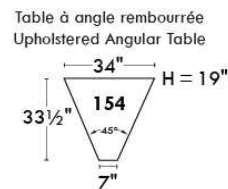

Autres | Others

Siège 23" de large | 23" Seat Width

Fauteuil berçant, pivotant et inclinable
Swivel rocking motion chair

Autres | Others

MONTE-CARLO

Features: Adjustable headrest included with all items (2 with square corner). Stitching: French Stitch. In fabric: small thread & in Leather: Large flat thread. Memory foam in arms & seat cushions. Lounge Chair Reclining Back items with "Push Back" mechanism. Cupholder N/A with this style.