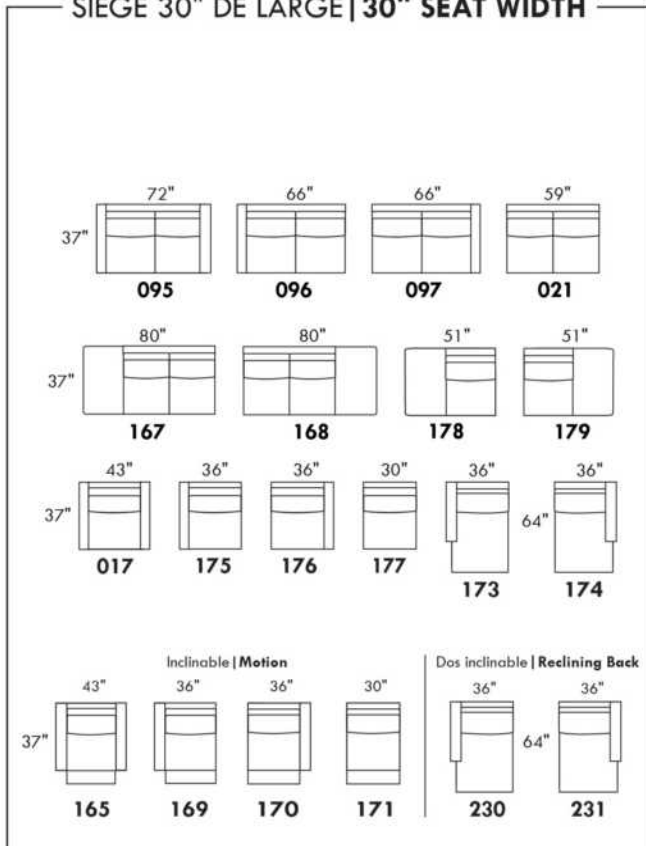

Hauteur complète 42" | Hauteur de siège 19"/20" | Hauteur devant bras 24" | Profondeur d'assise 21"
Total Height 42" | Seat Height 19"/20" | Arm Height 24" | Seat Depth 21"

SIÈGE 30" DE LARGE | 30" SEAT WIDTH