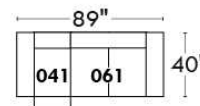

Autres | Others

Siège 23" de large | 23" Seat Width

Fauteuil berçant, pivotant et inclinable
Swivel rocking motion chair

Autres | Others

MONTE-CARLO

Features: Adjustable headrest included with all items (2 with square corner). Stitching: French Stitch. In fabric: small thread & in Leather: Large flat thread. Memory foam in arms & seat cushions. Lounge Chair Reclining Back items with "Push Back" mechanism. Cupholder N/A with this style.