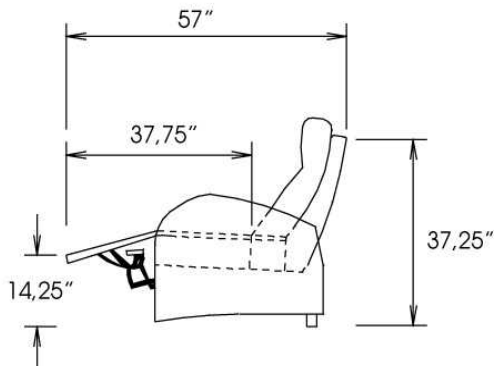

351

Toutes les dimensions indiquées sont au pouce près. Nos produits sont fabriqués à la main et des variations mineures peuvent survenir.
All dimensions indicated are to the nearest inch. Our product is hand-made and minor variations can occur.

R2011-09