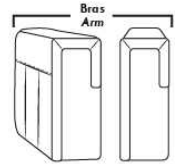

Motorized reclining mechanism add \$145/mech. For WIRELESS (Battery) mechanism add \$285.

NOTE: 2 recliner seats SEPARATED by a CORNER or TABLE (154) cannot be opened at the same time.

Description	L x D x H	Leather						Fabric		
		10	20 Hugo Madras Softy	30 Empire Fantasy Illusion Tucson Utah Vintage Yukon	40 Diamond Elegance Princess Santiago Sensation Sunset Trina Victoria	50 Bull Cassiope Dublin	60 Caress Ultrasued	A	B COM	C alta
174 DOUBLE LOUNGE CHAIR RIGHT ARM	40x62x30/39	1170	1240	1320	1385	1450	1530	865	920	980
175 DOUBLE CHAIR LEFT ARM	40x40x30/39	980	1040	1105	1165	1225	1275	735	775	820
176 DOUBLE CHAIR RIGHT ARM	40x40x30/39	980	1040	1105	1165	1225	1275	735	775	820
177 ARMLESS DOUBLE CHAIR	31x40x30/39	770	815	875	910	970	1015	565	620	660
178 ARMLESS DOUBLE CHAIR BUMPER LEFT	52x40x30/39	990	1060	1125	1190	1250	1325	755	795	850
179 ARMLESS DOUBLE CHAIR BUMPER RIGHT	52x40x30/39	990	1060	1125	1190	1250	1325	755	795	850
230 DBLE LOUNGE CHAIR RECLINING BACK L-ARM	40x62x30/39	1255	1335	1405	1470	1545	1625	970	1025	1080
231 DBLE LOUNGE CHAIR RECLINING BACK R-ARM	40x62x30/39	1255	1335	1405	1470	1545	1625	970	1025	1080
232 LOUNGE CHAIR RECLINING BACK LEFT ARM	33x62x30/39	1190	1240	1300	1360	1405	1455	885	925	980
233 LOUNGE CHAIR RECLINING BACK RIGHT ARM	33x62x30/39	1190	1240	1300	1360	1405	1455	885	925	980
234 SECTIONAL APT SOFA BUMPER LEFT	96x40/44x30/39	2025	2140	2270	2380	2500	2620	1425	1505	1580
235 SECTIONAL APT SOFA BUMPER RIGHT	96x40/44x30/39	2025	2140	2270	2380	2500	2620	1425	1505	1580