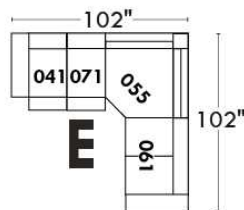

Autres | Others

Siège 23" de large | 23" Seat Width

Fauteuil berçant,
pivotant et inclinable

Swivel rocking
motion chair

Autres | Others

JESSE

Features: Adjustable headrest included (2 on square corner). Stitching: Small thread in fabric and large flat thread in leather. Memory foam in seat cushions. Lounge chair reclining back items with "Push Back" mechanism. Chairs #043 & #163: Have NO METAL BAR on arm.