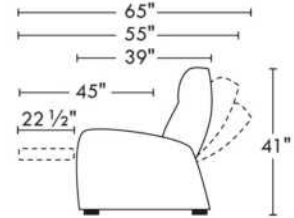

42444

home
theatre series

Hauteur avant bras : 24"
Hauteur siège : 18"
Profondeur d'assise : 22 1/2"
Arm Height : 24"
Seat Height : 18"
Seat Depth : 22 1/2"

Configurations