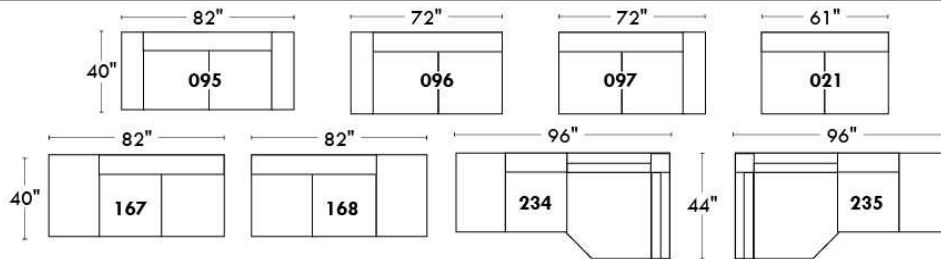

Siège 30" de large | 30" Seat Width