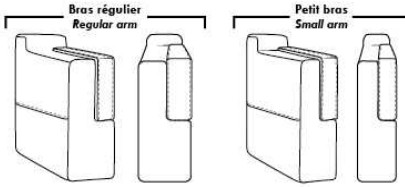

1. ☐ Appui-tête levé Headrest up
   - ☐ Appui-tête baissé Headrest down
   - ☐ Complètement incliné Fully reclined
- (A) Hauteur complète 40" Total Height
  (B) Hauteur appui-tête baissé 33" Height headrest down
  (C) Hauteur du bras 24,5" Arm Height
  (D) Hauteur du siège 19,5" Seat height
  (E) Profondeur inclinée 65" Depth fully reclined
  (F) Profondeur d'assise 20" ou/ou 22" Seat depth
  (G) Profondeur appui-tête monté 36" Depth with headrest up

Siège 30" de large | 30" Seat Width

Siège 23" de large | 23" Seat Width

Autres | Others

Fauteuil berçant, pivotant et inclinable

N'est pas un mécanisme protège-mur
Dégagement mural: 16"

Swivel, rocking motion chair

Not a wall hugger mechanism
Wall clearance: 16"

30" Populaires | Popular CONFIGURATIONS 23"