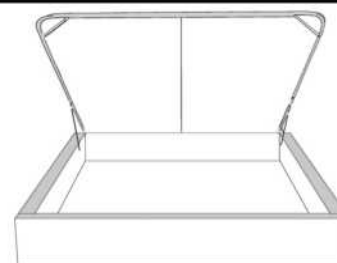

Avec rangement | With Storage
430-431