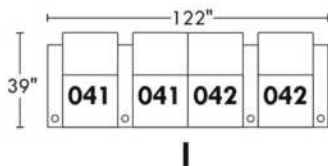

Configurations