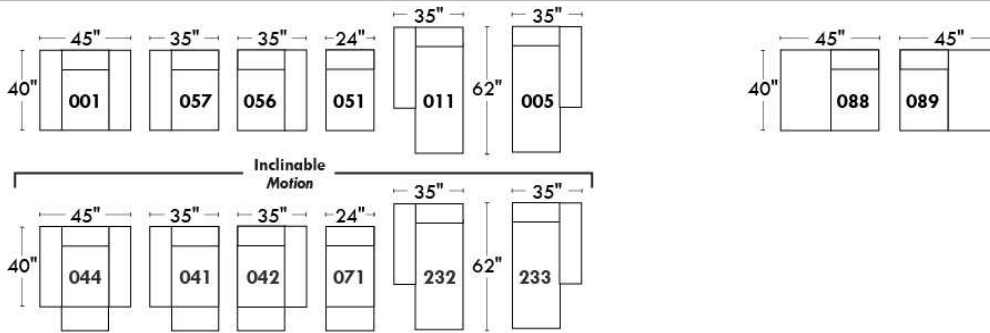

Autres | Others

Siège 23" de large | 23" Seat Width

Fauteuil berçant, pivotant et inclinable
Swivel rocking motion chair

Autres | Others

MELBOURNE

FEATURES:

*Wall hugger power recliners with full footrest (manual n/a). Manual adjustable headrest on all items (2 on square corner & stationary on wedge). Seat cushions with shaped foam + 1" layer of memory foam on top; arm with memory foam. Stitching: Small thread in fabric & large flat thread in leather. Lounge chair reclining back items with "Push Back" mechanism; wall clearance 10".