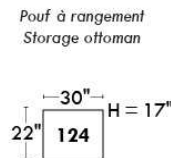

Autres | Others

Siège 23" de large | 23" Seat Width

Fauteuil berçant, pivotant et inclinable
Swivel rocking motion chair

Autres | Others

MONTE-CARLO

Features: Adjustable headrest included with all items (2 with square corner). Stitching: French Stitch. In fabric: small thread & in Leather: Large flat thread. Memory foam in arms & seat cushions. Lounge Chair Reclining Back items with "Push Back" mechanism. Cupholder N/A with this style.