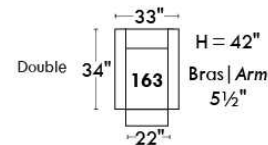

Autres | Others

Siège 23" de large | 23" Seat Width

Fauteuil berçant,
pivotant et inclinable

Swivel rocking
motion chair

Autres | Others

JESSE

Features: Adjustable headrest included (2 on square corner). Stitching: Small thread in fabric and large flat thread in leather. Memory foam in seat cushions. Lounge chair reclining back items with "Push Back" mechanism. Chairs #043 & #163: Have NO METAL BAR on arm.