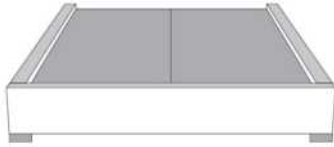

Base avec contour LARGE 4" | Base with WIDE contour 4"

Grandeur | Size King: 87 x 86 x 12 | Queen: 69 x 86 x 12 | Double: 64 x 82 x 12 | Simple/Single: 49 x 82 x 12

*Avec pattes | With Legs
410-411-412-413

* Voir les choix de pattes en bas de page | See leg choices at bottom of page