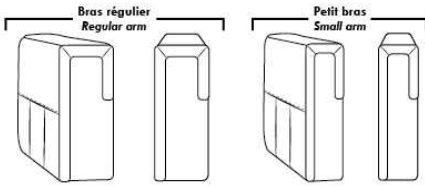

COLOGNE

OPTIMA

Spécifications | Specifications

☐ Appui-tête levé / Headrest up
☐ Appui-tête baissé / Headrest down
☐ Complètement incliné / Fully reclined

(A) Hauteur complète 40" / Total Height
(B) Hauteur appui-tête baissé 33" / Height headrest down
(C) Hauteur du bras 24" / Arm Height
(D) Hauteur du siège 19,5" / Seat height
(E) Profondeur inclinée 65" / Depth fully reclined
(F) Profondeur d'assise 20" ou/ou 22" / Seat depth
(G) Profondeur appui-tête monté 36" / Depth with headrest up

Siège 30" de large | 30" Seat Width

095 (79" x 40")   096 (70" x 40")   097 (70" x 40")   021 (61" x 40")
234 (96" x 44")   167 (82" x 40")   168 (82" x 40")
235 (96" x 44")   223 (82" x 40")   224 (82" x 40")
017 (49" x 40")   175 (40" x 40")   176 (40" x 40")   177 (31" x 40")
173 (40" x 62")   174 (40" x 42"/44" Depth)
165 (49" x 40")   169 (40" x 40")   170 (40" x 40")   171 (31" x 40")
230 (40" x 62")   231 (40" x 42"/44" Depth)
178 (52" x 40")   179 (52" x 40")   221 (52" x 40")   222 (52" x 40")

Siège 23" de large | 23" Seat Width

002 (65" x 40")   012 (56" x 40")   061 (56" x 40")   009 (47" x 40")
086 (68" x 40")   045 (68" x 40")   048 (89" x 44")   024 (89" x 44")
186 (68" x 40")   187 (68" x 40")
001 (42" x 40")   057 (33" x 40")   056 (33" x 40")   051 (24" x 40")
011 (33" x 62")   005 (33" x 42"/44" Depth)
088 (45" x 40")   089 (45" x 40")
044 (42" x 40")   041 (33" x 40")   042 (33" x 40")   071 (24" x 40")
232 (33" x 62")   233 (33" x 42"/44" Depth)
188 (45" x 40")   189 (45" x 40")
003 (89" x 40")   052 (80" x 40")   053 (80" x 40")   040 (71" x 40")

Autres | Others

Fauteuil berçant, pivotant et inclinable / **Swivel, rocking motion chair**
N'est pas un mécanisme protège-mur / Not a wall hugger mechanism
Dégagement mural: 16" / Wall clearance: 16"

30" Populaires | Popular CONFIGURATIONS 23"