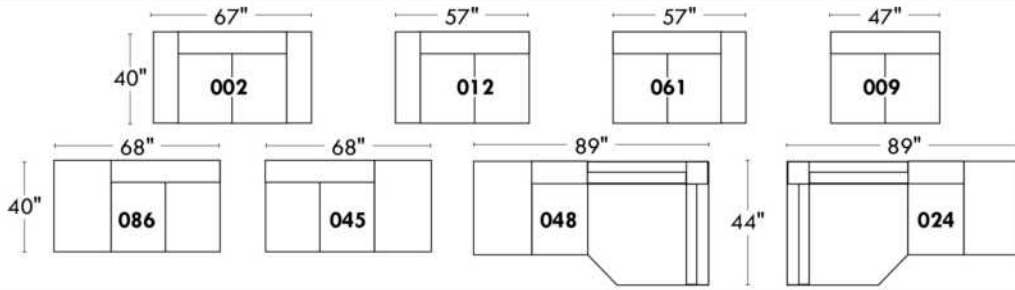

Items avec siège de 23" | Items with 23" seat