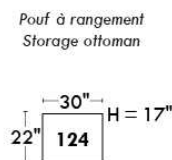

Autres | Others

Siège 23" de large | 23" Seat Width

Fauteuil berçant, pivotant et inclinable
Swivel rocking motion chair

Autres | Others

MELBOURNE

FEATURES:

*Wall hugger power recliners with full footrest (manual n/a). Manual adjustable headrest on all items (2 on square corner & stationary on wedge). Seat cushions with shaped foam + 1" layer of memory foam on top; arm with memory foam. Stitching: Small thread in fabric & large flat thread in leather. Lounge chair reclining back items with "Push Back" mechanism; wall clearance 10".