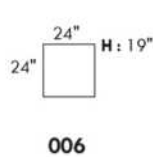

SIÈGE 22" DE LARGE | 22" SEAT WIDTH