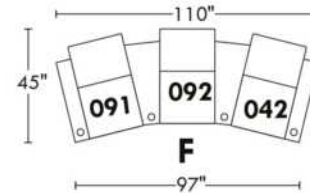

42444

home
theatre series

Hauteur avant bras : 24"
Hauteur siège : 18"
Profondeur d'assise : 22 1/2"
Arm Height : 24"
Seat Height : 18"
Seat Depth : 22 1/2"

Configurations