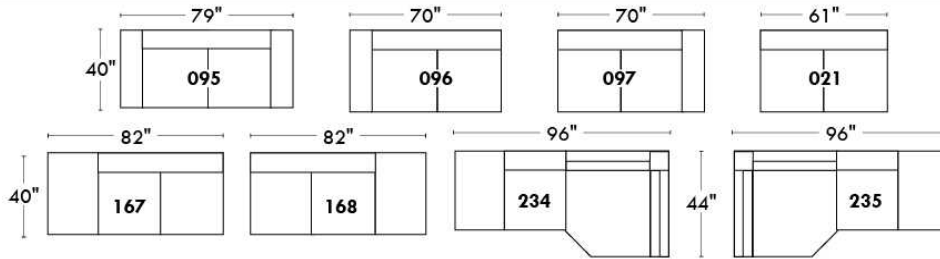

Siège 30" de large | 30" Seat Width