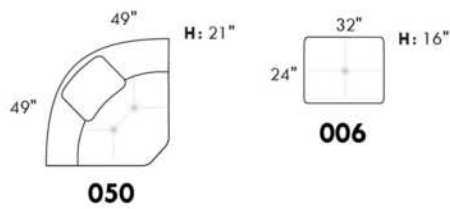

TOULOUSE

Hauteur complète 28"/35" | Hauteur de siège 16½" | Hauteur devant bras 21" | Profondeur d'assise 23"
Total Height 28"/35" | Seat Height 16½" | Arm Height 21" | Seat Depth 23"