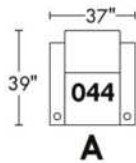

Configurations