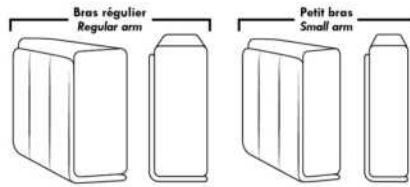

BERLIN

OPTIMA

Spécifications | Specifications

☐ Appui-tête levé / Headrest up
☐ Appui-tête baissé / Headrest down
☐ Complètement incliné / Fully reclined

(A) Hauteur complète 40" / Total Height
(B) Hauteur appui-tête baissé 33" / Height headrest down
(C) Hauteur du bras 24" / Arm Height
(D) Hauteur du siège 19,5" / Seat height
(E) Profondeur inclinée 65" / Depth fully reclined
(F) Profondeur d'assise 20" ou/ou 22" / Seat depth
(G) Profondeur appui-tête monté 36" / Depth with headrest up

Siège 30" de large | 30" Seat Width

82" 72" 72" 61"
40" 095 096 097 021
96" 82" 82"
40" 234 167 168
44"
96" 82" 82"
44" 235 223 224
Allongé à rangement / Bumper with storage
52" 42" 42" 31" 42" 42"
40" 017 175 176 177 173 174
42"/44" Profondeur Depth
Inclinable / Motion 42" 42" 31" 42" 42"
40" 165 169 170 171 230 231
42"/44" Profondeur Depth
Dos inclinable / Push back
Allongé à rangement / Bumper with storage
52" 52" 52" 52"
40" 178 179 221 222

Siège 23" de large | 23" Seat Width

68" 58" 58" 47"
40" 002 012 061 009
68" 68" 89" 89"
40" 086 045 048 024
44"
68" 68"
40" 186 187
Allongé à rangement / Bumper with storage
45" 35" 35" 24" 35" 35"
40" 001 057 056 051 011 005
42"/44" Profondeur Depth
45" 45"
40" 088 089
Inclinable / Motion 45" 35" 35" 24" 35" 35"
40" 044 041 042 071 232 233
42"/44" Profondeur Depth
Dos inclinable / Push back
Allongé à rangement / Bumper with storage
45" 45"
40" 188 189
92" 82" 82" 71"
40" 003 052 053 040

Autres | Others

Fauteuil berçant, pivotant et inclinable / **Swivel, rocking motion chair**
N'est pas un mécanisme protège-mur / Not a wall hugger mechanism
Dégagement mural: 16" / Wall clearance: 16"

Centre rond / Wedge: 49" H=33", 050
Coin carré / Square corner: 44" H=40", 055
Petit coin carré / Small corner: 40" H=40", 155
Pouf à rangement / Storage ottoman: 30" H=17", 124
Rangement à angle / Wedge storage: 25" H=22", 159
Rangement droit / Straight storage: 10" H=22", 160
Petit rangement à angle / Small Wedge storage: 20" H=22", 190

30" Populaires | Popular CONFIGURATIONS 23"

84" 115" 116" 116" 116"
40" 169 170 169 171 174 096 055 171 170
62"
40" 169 171 235 96"
70" 94" 102" 103"
40" 041 042 041 071 005 012 055 071 042 041 071 024
62" 102" 89"

Nos produits sont fabriqués à la main et des variations mineures peuvent survenir. Our product is hand-made and minor variations can occur.