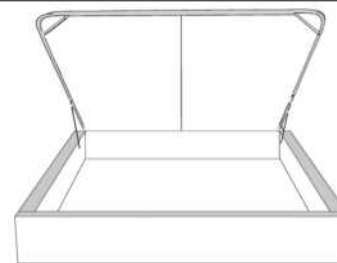

Avec rangement | With Storage
430-431-432-433