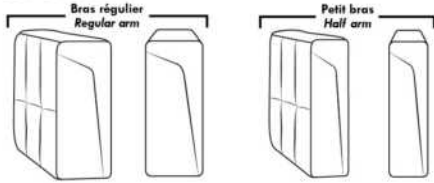

SYDNEY

OPTIMA