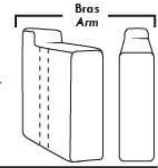

CORRADO

LINEA 30

Siège 30" de large | 30" Seat Width

Spécifications | Specifications

- ☐ Appui-tête levé / Headrest up
- ☐ Appui-tête baissé / Headrest down
- ☐ Complètement incliné / Fully reclined

- (A) Hauteur complète 39" / Total Height
- (B) Hauteur appui-tête baissé 30" / Height headrest down
- (C) Hauteur du bras 23" / Arm Height
- (D) Hauteur du siège 19,5" / Seat height
- (E) Profondeur inclinée 63" / Depth fully reclined
- (F) Profondeur d'assise 20" / Seat depth

Autres | Others

www.jaymar.ca