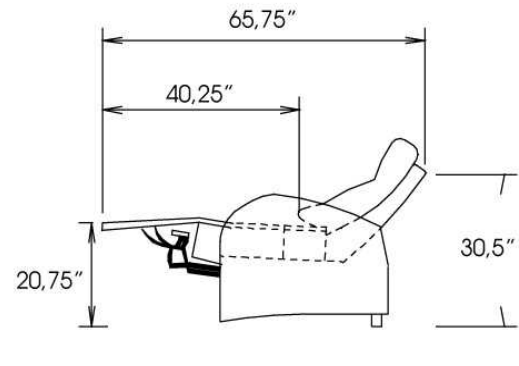

351

Toutes les dimensions indiquées sont au pouce près. Nos produits sont fabriqués à la main et des variations mineures peuvent survenir.
All dimensions indicated are to the nearest inch. Our product is hand-made and minor variations can occur.

R2011-09