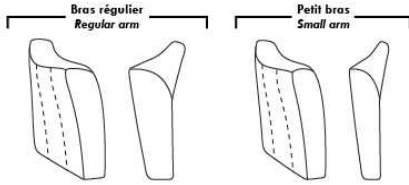

VALENCE

OPTIMA