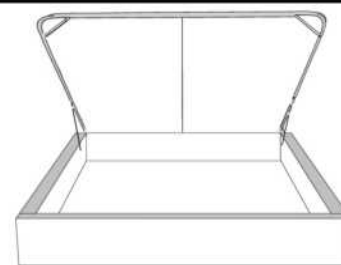

Avec rangement | With Storage
430-431-432-433