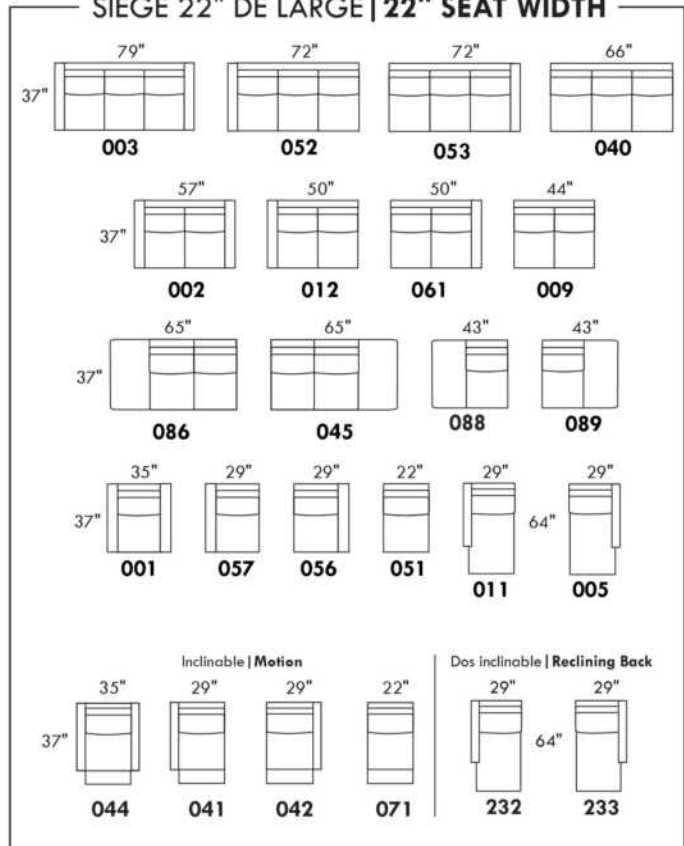

SIÈGE 22" DE LARGE | 22" SEAT WIDTH