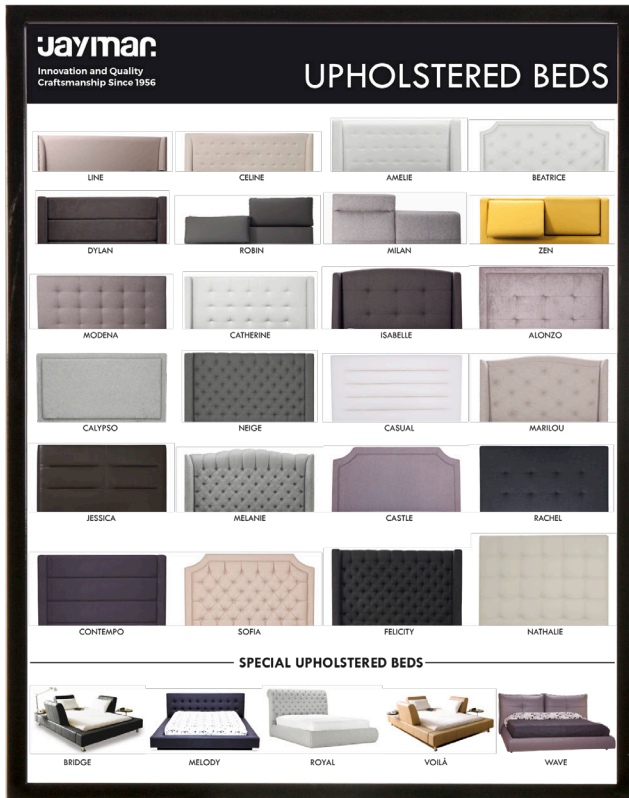

POP Jaymar Collection

New! Display by Collection 22" x 28"

Upholstered Beds
Regular Beds and Special Beds
With Regular Bed Base