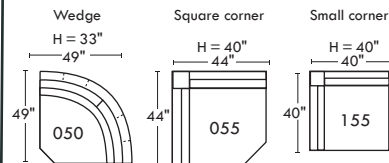

OPTIMA

CONFIGURATIONS

Jaymar

The quality, style and comfort, you expect from Jaymar, since 1956.

30" SEAT WIDTH

23" SEAT WIDTH

SWIVEL ROCKING MOTION CHAIR

OTHERS