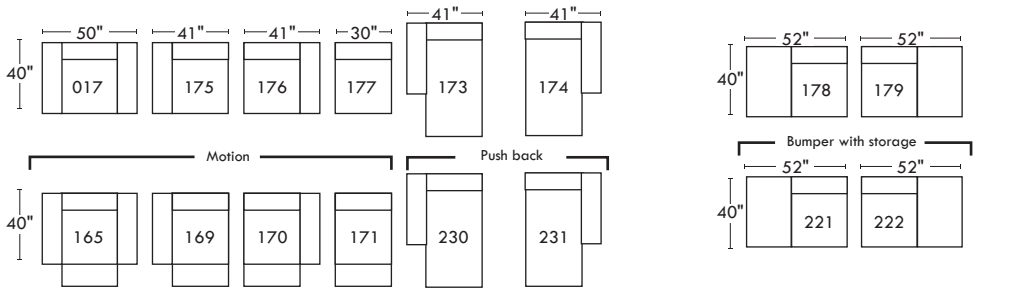

OPTIMA

CONFIGURATIONS

Jaymar

The quality, style and comfort, you expect from Jaymar, since 1956.

30" SEAT WIDTH

23" SEAT WIDTH

SWIVEL ROCKING MOTION CHAIR

OTHERS