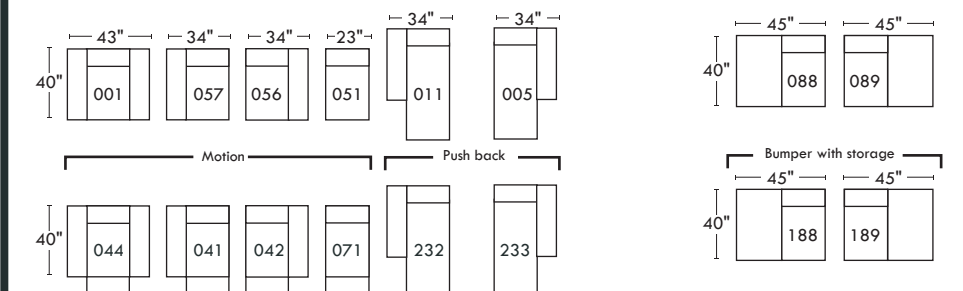

OPTIMA

CONFIGURATIONS

Jaymar

The quality, style and comfort, you expect from Jaymar, since 1956.

30" SEAT WIDTH

23" SEAT WIDTH

SWIVEL ROCKING MOTION CHAIR

OTHERS