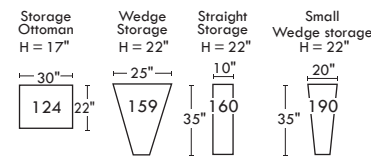

OPTIMA

CONFIGURATIONS

Jaymar

The quality, style and comfort, you expect from Jaymar, since 1956.

30" SEAT WIDTH

23" SEAT WIDTH

SWIVEL ROCKING MOTION CHAIR

OTHERS