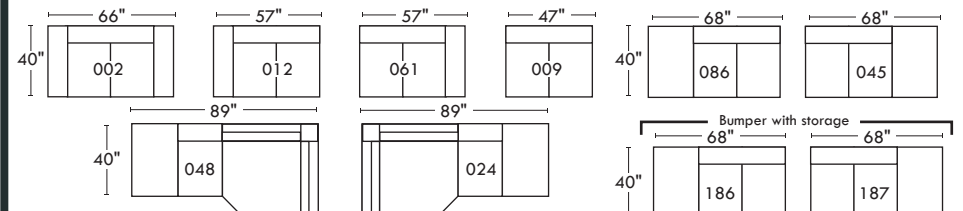

OPTIMA

CONFIGURATIONS

Jaymar

The quality, style and comfort, you expect from Jaymar, since 1956.

30" SEAT WIDTH

23" SEAT WIDTH

SWIVEL ROCKING MOTION CHAIR

OTHERS