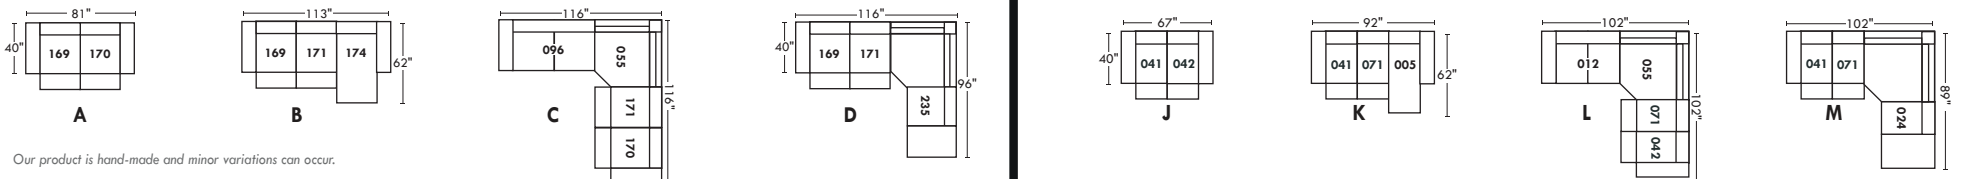

30" POPULAR CONFIGURATIONS

23"

Our product is hand-made and minor variations can occur.

✓ Lifetime Warranty

✓ Plywood & Hardwood construction

✓ 100% Top Grain Italian Leather

✓ Heavy gauge American made recliner mechanism

✓ Teflon coated spring connectors

✓ 2.0 high density foam

✓ Expert tailoring

✓ North American Made