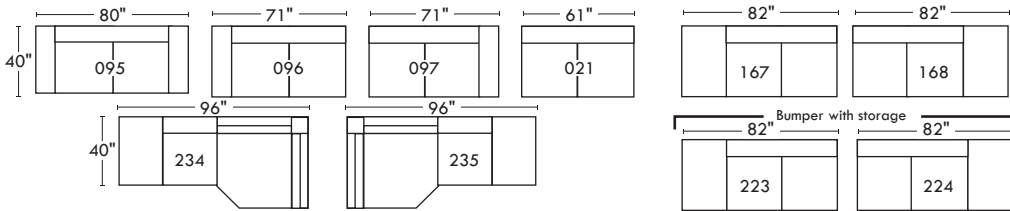

OPTIMA

CONFIGURATIONS

Jaymar

The quality, style and comfort, you expect from Jaymar, since 1956.

30" SEAT WIDTH

23" SEAT WIDTH

SWIVEL ROCKING MOTION CHAIR

OTHERS