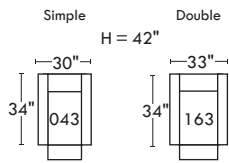

OPTIMA

CONFIGURATIONS

Jaymar

The quality, style and comfort, you expect from Jaymar, since 1956.

30" SEAT WIDTH

23" SEAT WIDTH

SWIVEL ROCKING MOTION CHAIR

OTHERS