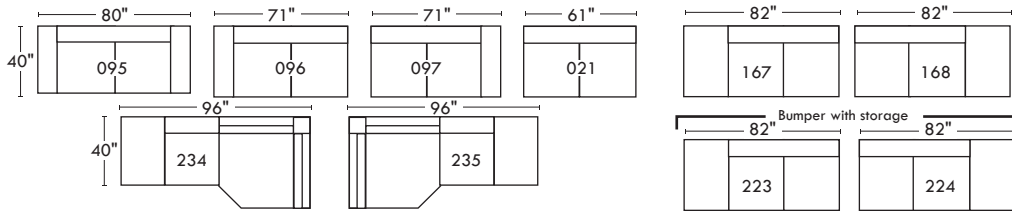

All dimensions indicated are to the nearest inch. Our product is handmade and minor variations may occur.

OPTIMA

CONFIGURATIONS

Jaymar

The quality, style and comfort, you expect from Jaymar, since 1956.

30" SEAT WIDTH