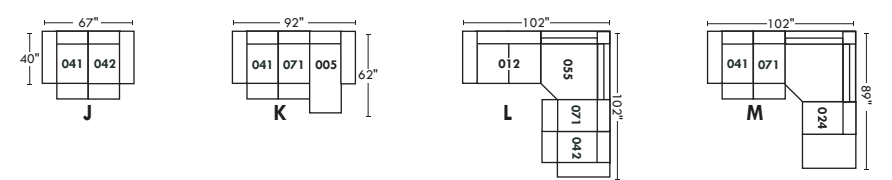

All dimensions indicated are to the nearest inch. Our product is handmade and minor variations may occur.

OPTIMA

CONFIGURATIONS

Jaymar

The quality, style and comfort, you expect from Jaymar, since 1956.

30" SEAT WIDTH

23" SEAT WIDTH

SWIVEL ROCKING MOTION CHAIR

OTHERS

30" POPULAR CONFIGURATIONS

23"

Our product is hand-made and minor variations can occur.

✓ Lifetime Warranty

✓ Plywood & Hardwood construction