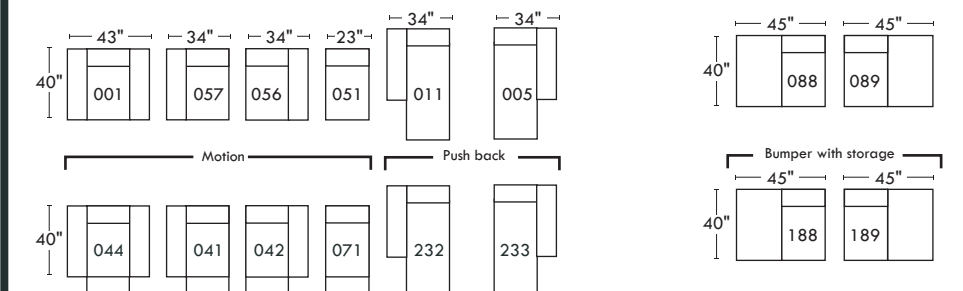

23" SEAT WIDTH