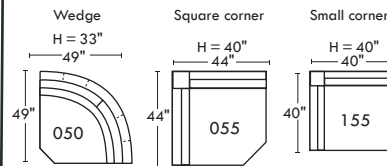

All dimensions indicated are to the nearest inch. Our product is handmade and minor variations may occur.

OPTIMA

CONFIGURATIONS

Jaymar

The quality, style and comfort, you expect from Jaymar, since 1956.

30" SEAT WIDTH

23" SEAT WIDTH

SWIVEL ROCKING MOTION CHAIR

OTHERS

30" POPULAR CONFIGURATIONS

23"

Our product is hand-made and minor variations can occur.

✓ Lifetime Warranty

✓ Plywood & Hardwood construction