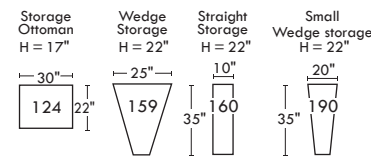

OPTIMA

CONFIGURATIONS

Jaymar

The quality, style and comfort, you expect from Jaymar, since 1956.

30" SEAT WIDTH

23" SEAT WIDTH

SWIVEL ROCKING MOTION CHAIR

OTHERS

30" POPULAR CONFIGURATIONS

23"

Our product is hand-made and minor variations can occur.

✓ Lifetime Warranty

✓ Plywood & Hardwood construction

✓ 100% Top Grain Italian Leather

✓ Heavy gauge American made recliner mechanism

✓ Teflon coated spring connectors

✓ 2.0 high density foam

✓ Expert tailoring

✓ North American Made