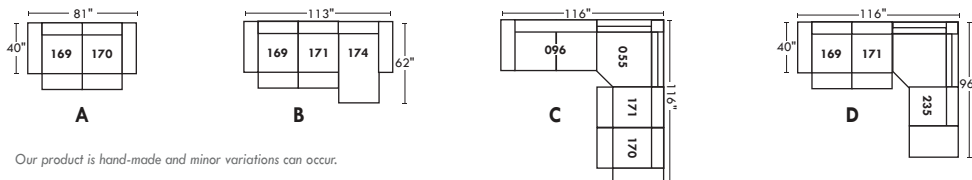

All dimensions indicated are to the nearest inch. Our product is handmade and minor variations may occur.

OPTIMA

CONFIGURATIONS

Jaymar

The quality, style and comfort, you expect from Jaymar, since 1956.

30" SEAT WIDTH

23" SEAT WIDTH

SWIVEL ROCKING MOTION CHAIR

OTHERS

30" POPULAR CONFIGURATIONS

23"

Our product is hand-made and minor variations can occur.

✓ Lifetime Warranty

✓ Plywood & Hardwood construction