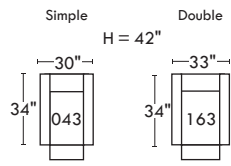

All dimensions indicated are to the nearest inch. Our product is handmade and minor variations may occur.

OPTIMA

CONFIGURATIONS

Jaymar

The quality, style and comfort, you expect from Jaymar, since 1956.

30" SEAT WIDTH

23" SEAT WIDTH

SWIVEL ROCKING MOTION CHAIR

OTHERS

30" POPULAR CONFIGURATIONS

23"

Our product is hand-made and minor variations can occur.

✓ Lifetime Warranty

✓ Plywood & Hardwood construction