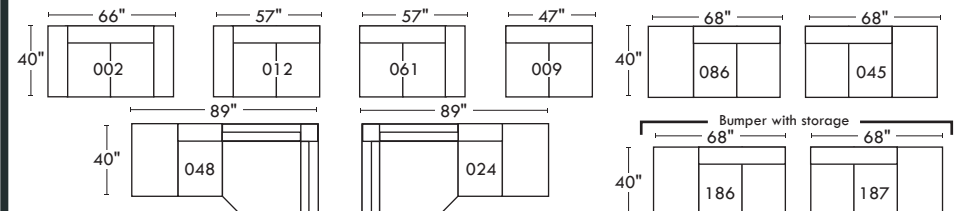

23" SEAT WIDTH