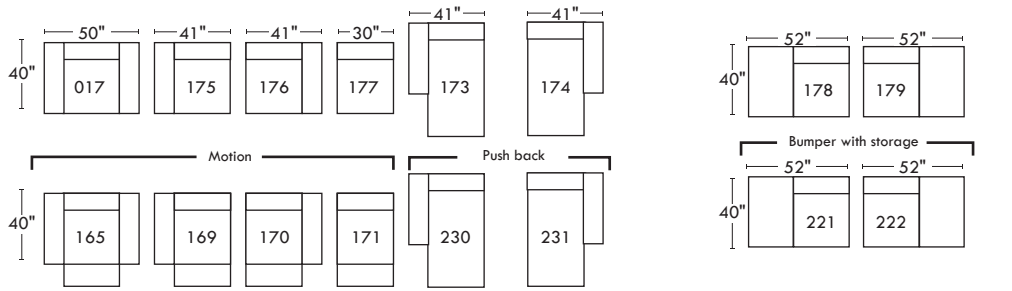

23" SEAT WIDTH