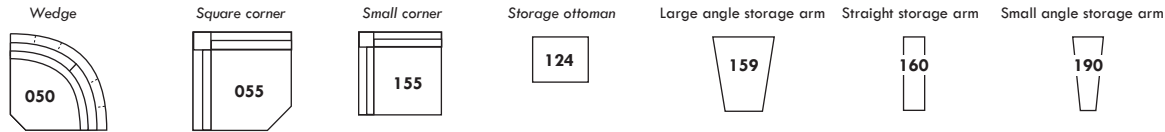

Others

Jaymar QUALITY | STYLE | COMFORT

- ☒ Lifetime Warranty
- ☒ Heavy gauge American made recliner mechanism
- ☒ Expert tailoring
- ☒ Plywood & Hardwood construction
- ☒ North American Made
- ☒ Teflon coated spring connectors
- ☒ 100% Top Grain Italian Leather
- ☒ 2.0 high density foam