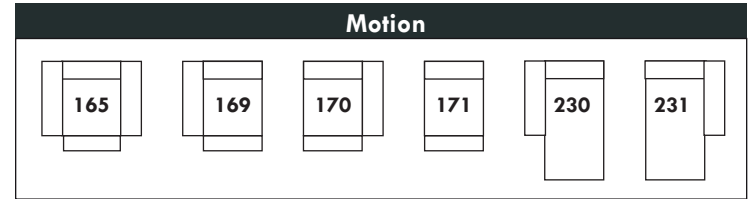

OPTIMA CONFIGURATIONS

3 Seaters

23" Seat Width

2 Seaters

1 Seater

Swivel rocking motion chair

Motion

2 Seaters

30" Seat Width

1 Seater

Motion

Others

Jaymar QUALITY | STYLE | COMFORT

- ☒ Lifetime Warranty
- ☒ Heavy gauge American made recliner mechanism
- ☒ Expert tailoring
- ☒ Plywood & Hardwood construction
- ☒ North American Made
- ☒ Teflon coated spring connectors
- ☒ 100% Top Grain Italian Leather
- ☒ 2.0 high density foam