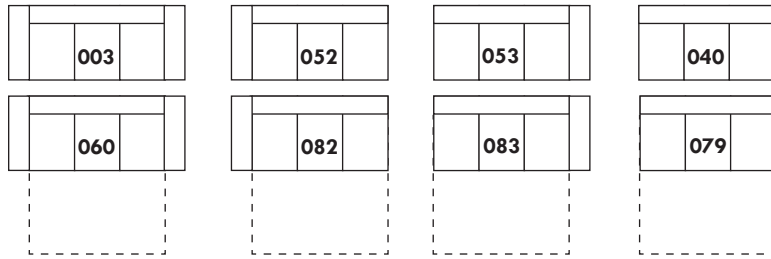

OPTIMA CONFIGURATIONS

3 Seaters

23" Seat Width

2 Seaters