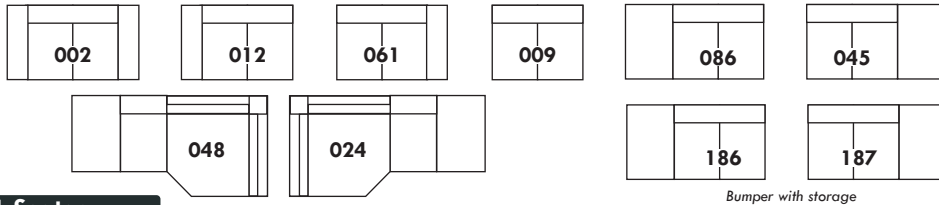

OPTIMA CONFIGURATIONS

3 Seaters

23" Seat Width

2 Seaters

1 Seater

Swivel rocking motion chair

Motion

2 Seaters

30" Seat Width

1 Seater

Motion

Others

Jaymar QUALITY | STYLE | COMFORT

- ☒ Lifetime Warranty
- ☒ Heavy gauge American made recliner mechanism
- ☒ Expert tailoring
- ☒ Plywood & Hardwood construction
- ☒ North American Made
- ☒ Teflon coated spring connectors
- ☒ 100% Top Grain Italian Leather
- ☒ 2.0 high density foam