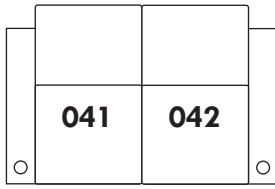

CONFIGURATIONS

1 Seater

2 Seaters

3 Seaters

4 Seaters