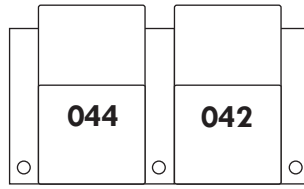

CONFIGURATIONS

1 Seater

2 Seaters

3 Seaters

4 Seaters