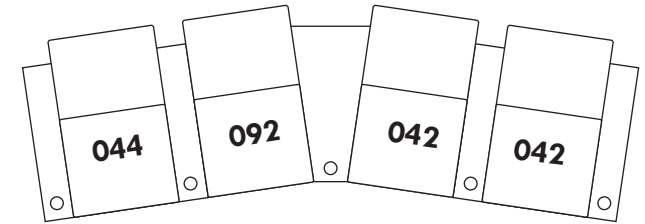

CONFIGURATIONS

1 Seater

2 Seaters

3 Seaters

4 Seaters