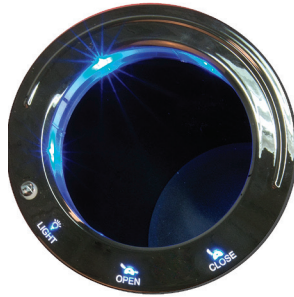

Illuminated

*Illuminated
With light & recliner control*

METAL

Stainless

Black metal

Antique gold

OPTION #1

PLASTIC TRAY TABLE

WINE GLASS HOLDER

OPTION #2

WOOD TRAY TABLE

ARM ANCHORAGE

READING LIGHT

TABLET HOLDER

LED MOOD LIGHTING

CONFIGURATIONS