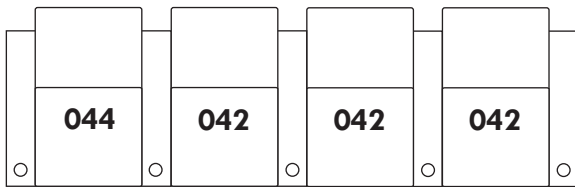

CONFIGURATIONS

1 Seater

2 Seaters

3 Seaters

4 Seaters