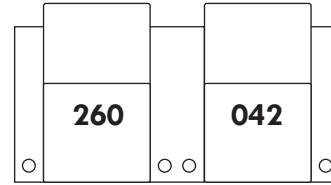

CONFIGURATIONS

1 Seater

2 Seaters

3 Seaters

4 Seaters