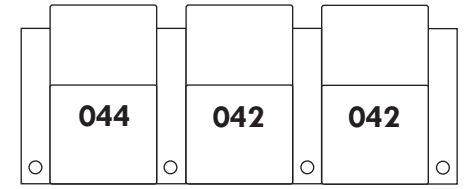

CONFIGURATIONS

1 Seater

2 Seaters

3 Seaters

4 Seaters