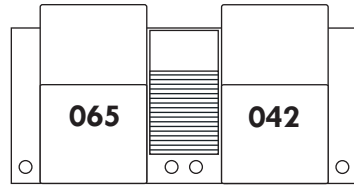

CONFIGURATIONS

1 Seater

2 Seaters

3 Seaters

4 Seaters