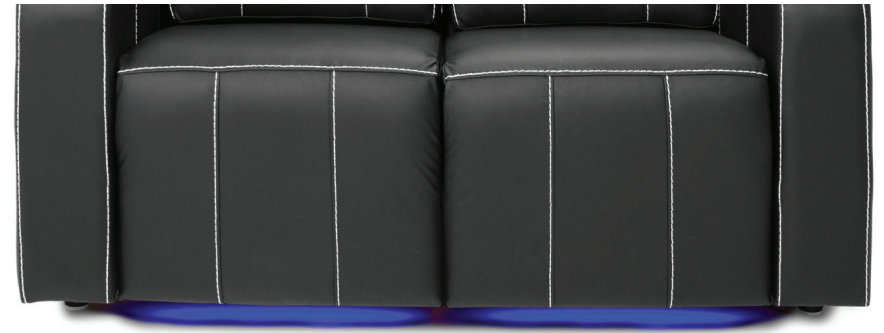

Illuminated

*Illuminated
With light & recliner control*

METAL

Stainless

Black metal

Antique gold

OPTION #1

PLASTIC TRAY TABLE

WINE GLASS HOLDER

OPTION #2

WOOD TRAY TABLE

ARM ANCHORAGE

READING LIGHT

TABLET HOLDER

LED MOOD LIGHTING

CONFIGURATIONS