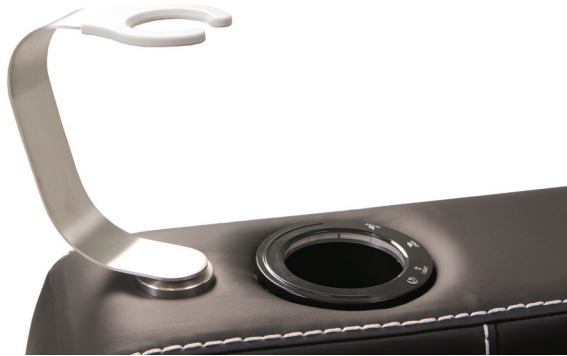

Illuminated

*Illuminated
With light & recliner control*

METAL

Stainless

Black metal

Antique gold

OPTION #1

PLASTIC TRAY TABLE

WINE GLASS HOLDER

OPTION #2

WOOD TRAY TABLE

ARM ANCHORAGE

READING LIGHT

TABLET HOLDER

LED MOOD LIGHTING

CONFIGURATIONS