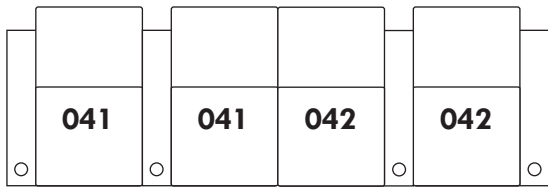

CONFIGURATIONS

1 Seater

2 Seaters

3 Seaters

4 Seaters