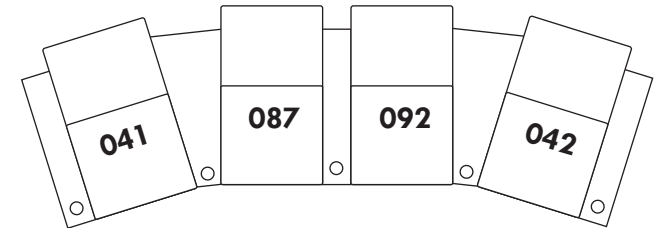

CONFIGURATIONS

1 Seater

2 Seaters

3 Seaters

4 Seaters