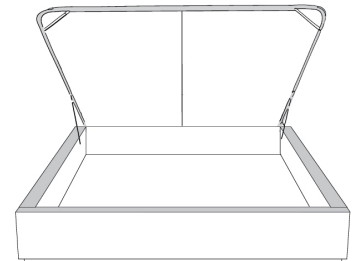

Avec rangement | With Storage
430-431-432-433