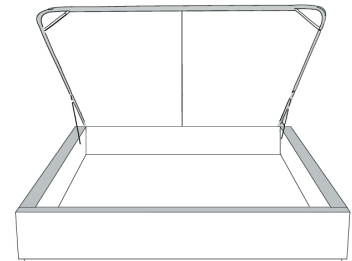

Avec rangement | With Storage
430-431-432-433