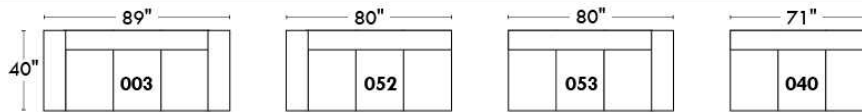

Autres | Others

Siège 23" de large | 23" Seat Width

**Fauteuil berçant,
pivotant et inclinable**

**Swivel rocking
motion chair**

Autres | Others

MONTE-CARLO

Features: Adjustable headrest included with all items (2 with square corner). Stitching: French Stitch. In fabric: small thread & in Leather: Large flat thread. Memory foam in arms & seat cushions. Lounge Chair Reclining Back items with "Push Back" mechanism. Cupholder N/A with this style.