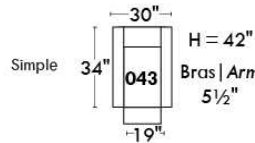

Autres | Others

Siège 23" de large | 23" Seat Width

**Fauteuil berçant,
pivotant et inclinable**

**Swivel rocking
motion chair**

Autres | Others

MONTE-CARLO

Features: Adjustable headrest included with all items (2 with square corner). Stitching: French Stitch. In fabric: small thread & in Leather: Large flat thread. Memory foam in arms & seat cushions. Lounge Chair Reclining Back items with "Push Back" mechanism. Cupholder N/A with this style.