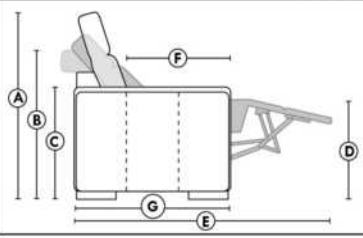

Spécifications | Specifications