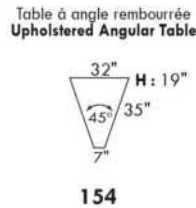

Hauteur complète 42" | Hauteur de siège 19"/20" | Hauteur devant bras 24" | Profondeur d'assise 21"
Total Height 42" | Seat Height 19"/20" | Arm Height 24" | Seat Depth 21"

SIÈGE 30" DE LARGE | 30" SEAT WIDTH

SIÈGE 22" DE LARGE | 22" SEAT WIDTH