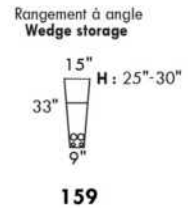

Hauteur complète 42" | Hauteur de siège 19"/20" | Hauteur devant bras 24" | Profondeur d'assise 21"
Total Height 42" | Seat Height 19"/20" | Arm Height 24" | Seat Depth 21"

SIÈGE 30" DE LARGE | 30" SEAT WIDTH

SIÈGE 22" DE LARGE | 22" SEAT WIDTH