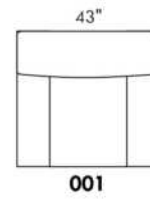

www.jaymar.ca