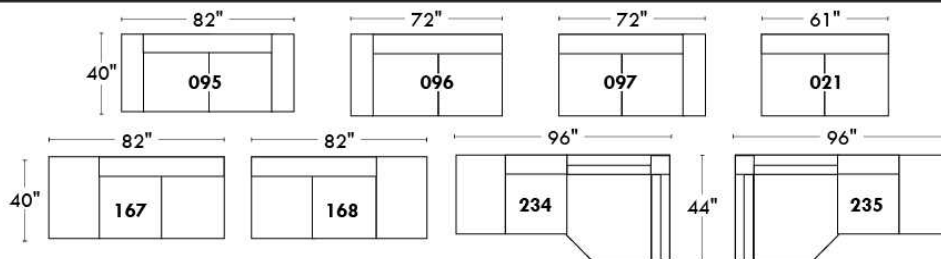

Siège 30" de large | 30" Seat Width