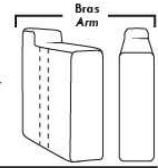

CORRADO

LINEA 30

Siège 30" de large | 30" Seat Width

Spécifications | Specifications

- ☐ Appui-tête levé / Headrest up
- ☐ Appui-tête baissé / Headrest down
- ☐ Complètement incliné / Fully reclined

- (A) Hauteur complète 39" Total Height
- (B) Hauteur appui-tête baissé 30" Height headrest down
- (C) Hauteur du bras 23" Arm Height
- (D) Hauteur du siège 19,5" Seat height
- (E) Profondeur inclinée 63" Depth fully reclined
- (F) Profondeur d'assise 20" Seat depth

Autres | Others

www.jaymar.ca