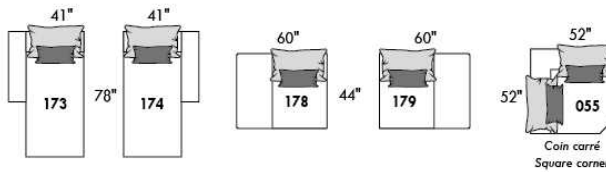

Populaires | Popular CONFIGURATIONS