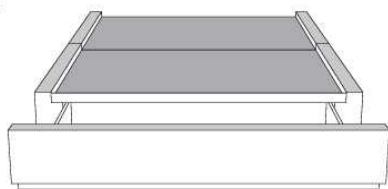

Rangement à tiroir frontal
With Front Drawer
440-441

Base lit simple N/D | Single base N/A