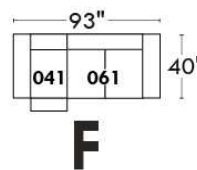

Autres | Others

Siège 23" de large | 23" Seat Width

Fauteuil berçant, pivotant et inclinable

Swivel rocking motion chair

Autres | Others

MELBOURNE

FEATURES:

*Wall hugger power recliners with full footrest (manual n/a). Manual adjustable headrest on all items (2 on square corner & stationary on wedge). Seat cushions with shaped foam + 1" layer of memory foam on top; arm with memory foam. Stitching: Small thread in fabric & large flat thread in leather. Lounge chair reclining back items with "Push Back" mechanism; wall clearance 10".