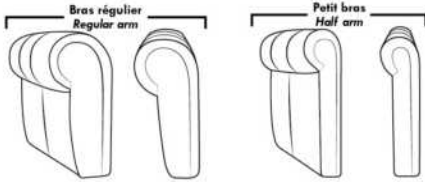

WASHINGTON

OPTIMA