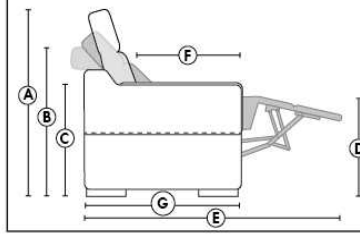

- ☐ Appui-tête levé Headrest up
- ☐ Appui-tête baissé Headrest down
- ☐ Complètement incliné Fully reclined
- (A) Hauteur complète 40" Total Height
- (B) Hauteur appui-tête baissé 33" Height headrest down
- (C) Hauteur du bras 24,5" Arm Height
- (D) Hauteur du siège 19,5" Seat height
- (E) Profondeur inclinée 65" Depth fully reclined
- (F) Profondeur d'assise 20" ou/ou 22" Seat depth
- (G) Profondeur appui-tête monté 36" Depth with headrest up

Siège 30" de large | 30" Seat Width

Siège 23" de large | 23" Seat Width

Autres | Others

Fauteuil berçant, pivotant et inclinable
N'est pas un mécanisme protège-mur
Dégagement mural: 16"

Swivel, rocking motion chair
Not a wall hugger mechanism
Wall clearance: 16"

30" Populaires | Popular CONFIGURATIONS 23"