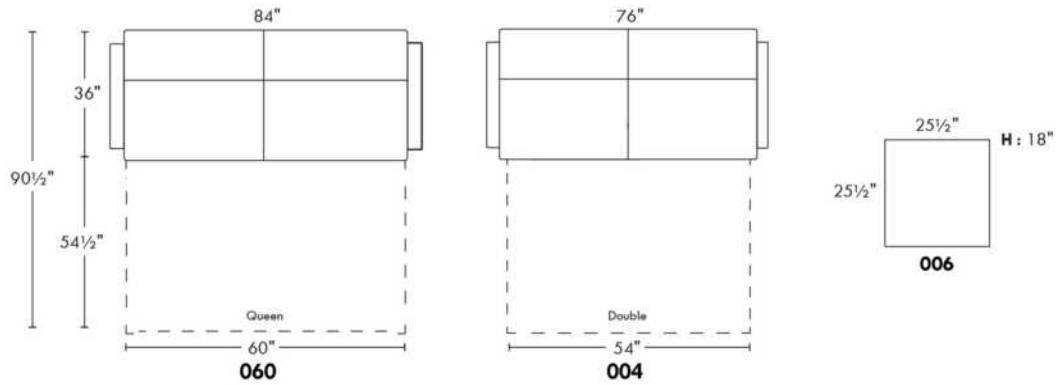

NEW YORK

Hauteur complète 33" | Hauteur de siège 17" | Hauteur devant bras 24" | Profondeur d'assise 21"
Total Height 33" | Seat Height 17" | Arm Height 24" | Seat Depth 21"

www.jaymar.ca