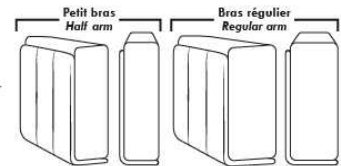

Siège 30" de large | 30" Seat Width

Spécifications | Specifications

- ☐ Appui-tête levé / Headrest up
- ☐ Appui-tête baissé / Headrest down
- ☐ Complètement incliné / Fully reclined

- (A) Hauteur complète 39" / Total Height
- (B) Hauteur appui-tête baissé 30" / Height headrest down
- (C) Hauteur du bras 24" / Arm Height
- (D) Hauteur du siège 19,5" / Seat height
- (E) Profondeur inclinée 63" / Depth fully reclined
- (F) Profondeur d'assise 20" / Seat depth

Autres | Others