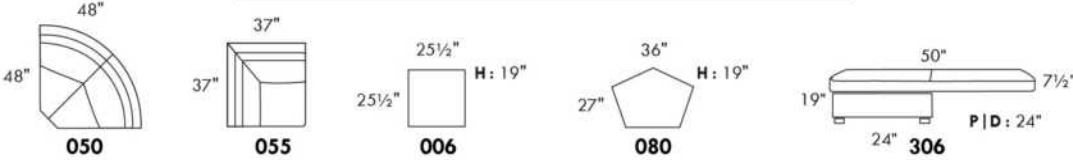

TRISTAN

Hauteur complète 35" | Hauteur de siège 19" | Profondeur d'assise 21"/22"
Total Height 35" | Seat Height 19" | Seat Depth 21"/22"