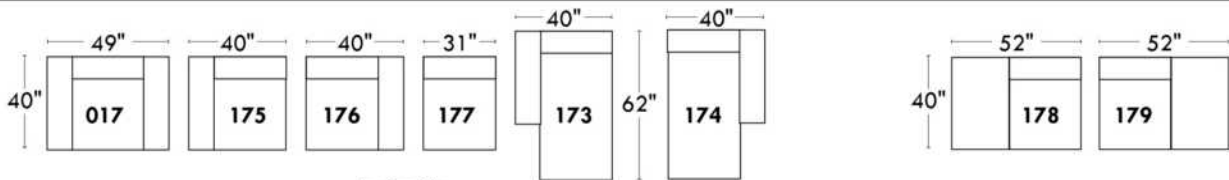

Items avec siège de 30" | Items with 30" seat