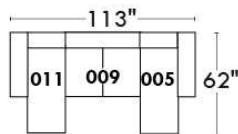

Autres | Others

Siège 23" de large | 23" Seat Width

**Fauteuil berçant,
pivotant et inclinable**

**Swivel rocking
motion chair**

Autres | Others

MONTE-CARLO

Features: Adjustable headrest included with all items (2 with square corner). Stitching: French Stitch. In fabric: small thread & in Leather: Large flat thread. Memory foam in arms & seat cushions. Lounge Chair Reclining Back items with "Push Back" mechanism. Cupholder N/A with this style.