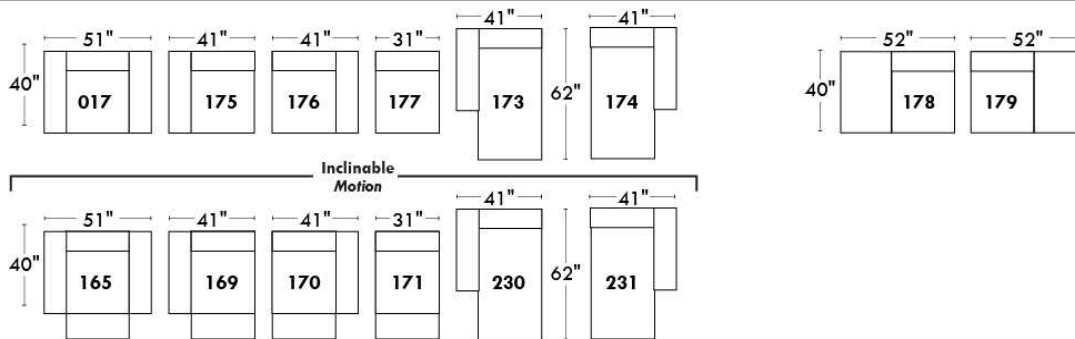

Siège 30" de large | 30" Seat Width