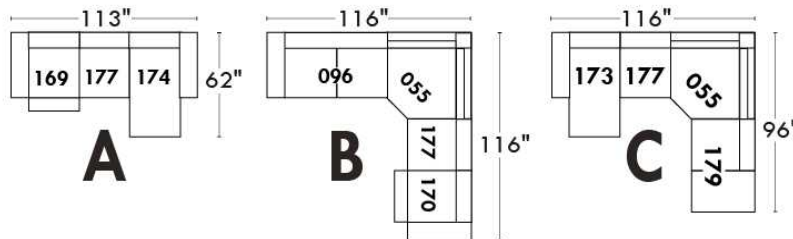

Autres | Others

Siège 23" de large | 23" Seat Width

Fauteuil berçant,
pivotant et inclinable

Swivel rocking
motion chair

Autres | Others

JESSE

Features: Adjustable headrest included (2 on square corner). Stitching: Small thread in fabric and large flat thread in leather. Memory foam in seat cushions. Lounge chair reclining back items with "Push Back" mechanism. Chairs #043 & #163: Have NO METAL BAR on arm.