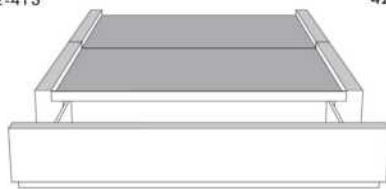

**Rangement à tiroir frontal
With Front Drawer**
440-441-442
Base lit simple N/D | Single base N/A