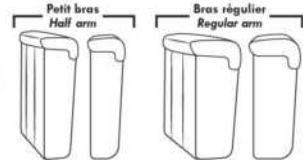

Items avec siège de 30" | Items with 30" seat

Spécifications | Specifications

- ☐ Appui-tête levé / Headrest up
- ☐ Appui-tête baissé / Headrest down
- ☐ Complètement incliné / Fully reclined
- (A) Hauteur complète 40" / Total Height
- (B) Hauteur appui-tête baissé 33" / Height headrest down
- (C) Hauteur du bras 24" / Arm Height
- (D) Hauteur du siège 19,5" / Seat height
- (E) Profondeur incliné 65" / Depth fully reclined
- (F) Profondeur d'assise 20" ou/ou 22" / Seat depth

Autres | Others

www.jaymar.ca

Toutes les dimensions indiquées sont au pouce près. Nos produits sont fabriqués à la main et des variations mineures peuvent survenir. All dimensions indicated are to the nearest inch. Our product is hand-made and minor variations can occur.