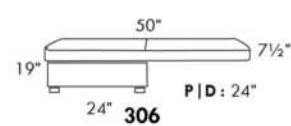

JADE

Hauteur complète 35" | Hauteur de siège 19" | Profondeur d'assise 21"/22"
Total Height 35" | Seat Height 19" | Seat Depth 21"/22"

www.jaymar.ca