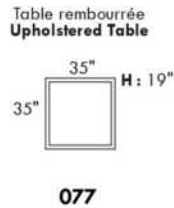

Hauteur complète 42" | Hauteur de siège 19"/20" | Hauteur devant bras 24" | Profondeur d'assise 21"
Total Height 42" | Seat Height 19"/20" | Arm Height 24" | Seat Depth 21"

SIÈGE 30" DE LARGE | 30" SEAT WIDTH

SIÈGE 22" DE LARGE | 22" SEAT WIDTH