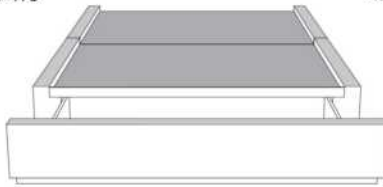

**Rangement à tiroir frontal
With Front Drawer**
440-441-442
Base lit simple N/D | Single base N/A