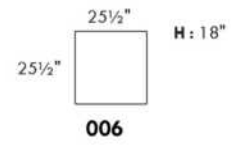

SURF

Hauteur complète 36" | Hauteur de siège 22" | Hauteur devant bras 28½" | Profondeur d'assise 21½"
Total Height 36" | Seat Height 22" | Arm Height 28½" | Seat Depth 21½"

www.jaymar.ca