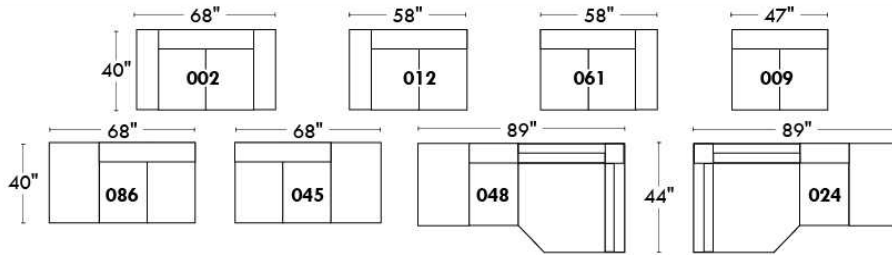

Autres | Others

Siège 23" de large | 23" Seat Width

Fauteuil berçant, pivotant et inclinable

Swivel rocking motion chair

Autres | Others

MELBOURNE

FEATURES:

*Wall hugger power recliners with full footrest (manual n/a). Manual adjustable headrest on all items (2 on square corner & stationary on wedge). Seat cushions with shaped foam + 1" layer of memory foam on top; arm with memory foam. Stitching: Small thread in fabric & large flat thread in leather. Lounge chair reclining back items with "Push Back" mechanism; wall clearance 10".