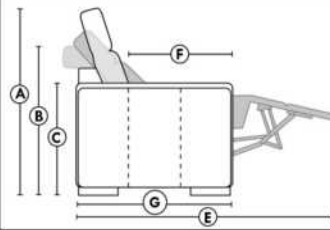

Spécifications | Specifications