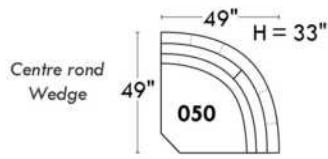

Autres | Others