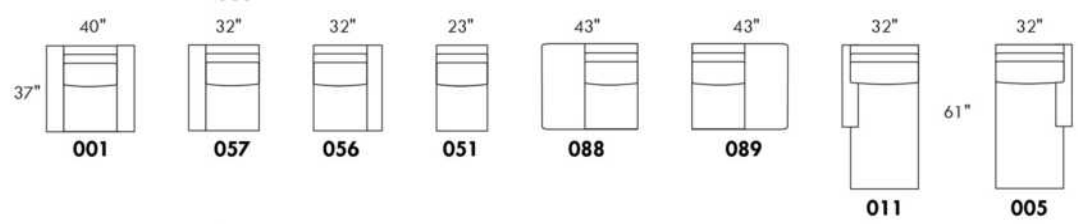

Hauteur complète 35" | Hauteur de siège 19" | Profondeur d'assise 21"/22"
Total Height 35" | Seat Height 19" | Seat Depth 21"/22"

www.jaymar.ca
Toutes les dimensions indiquées sont au pouce près. Nos produits sont fabriqués à la main et des variations mineures peuvent survenir.
All dimensions indicated are to the nearest inch. Our product is hand-made and minor variations can occur.