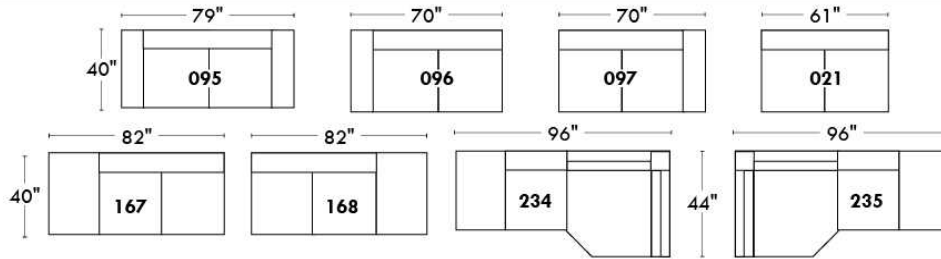

Siège 30" de large | 30" Seat Width