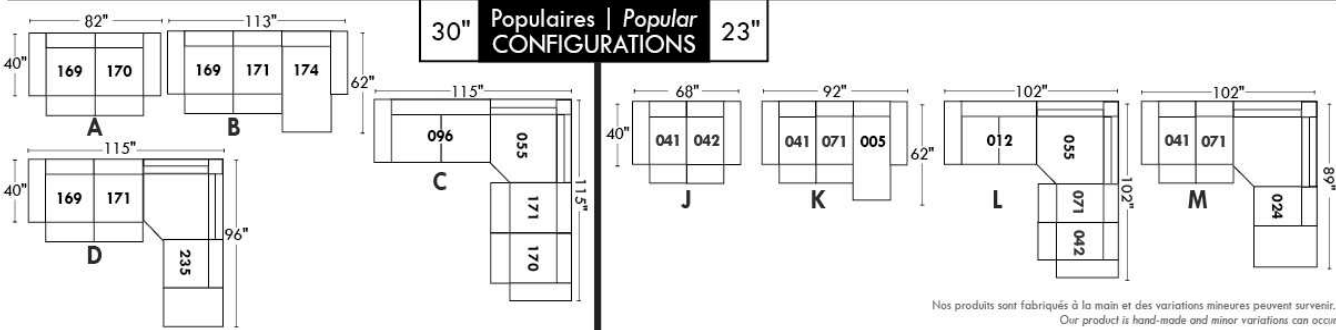

Not a wall hugger mechanism
Wall clearance: 16"

30" Populaires | Popular CONFIGURATIONS 23"

Not products are hand-made and minor variations may occur.
Our product is hand-made and minor variations may occur.