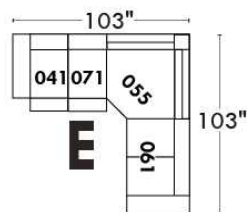

Autres | Others

Siège 23" de large | 23" Seat Width

Fauteuil berçant, pivotant et inclinable

Swivel rocking motion chair

Autres | Others

MELBOURNE

FEATURES:

*Wall hugger power recliners with full footrest (manual n/a). Manual adjustable headrest on all items (2 on square corner & stationary on wedge). Seat cushions with shaped foam + 1" layer of memory foam on top; arm with memory foam. Stitching: Small thread in fabric & large flat thread in leather. Lounge chair reclining back items with "Push Back" mechanism; wall clearance 10".