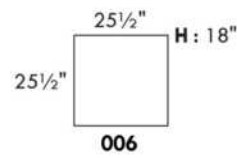

HARRISON

Hauteur complète 36" | Hauteur de siège 19" | Hauteur devant bras 26" | Profondeur d'assise 21"
Total Height 36" | Seat Height 19" | Arm Height 26" | Seat Depth 21"

www.jaymar.ca