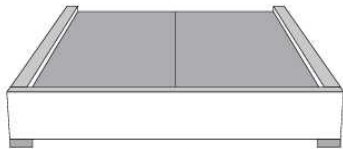

Avec pattes | With Legs
410-411