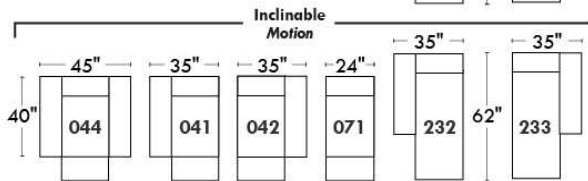

Autres | Others

Siège 23" de large | 23" Seat Width

Fauteuil berçant, pivotant et inclinable

Swivel rocking motion chair

Autres | Others

MELBOURNE

FEATURES:

*Wall hugger power recliners with full footrest (manual n/a). Manual adjustable headrest on all items (2 on square corner & stationary on wedge). Seat cushions with shaped foam + 1" layer of memory foam on top; arm with memory foam. Stitching: Small thread in fabric & large flat thread in leather. Lounge chair reclining back items with "Push Back" mechanism; wall clearance 10".