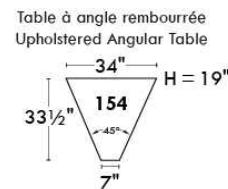

Autres | Others

Siège 23" de large | 23" Seat Width

**Fauteuil berçant,
pivotant et inclinable**

**Swivel rocking
motion chair**

Autres | Others

MONTE-CARLO

Features: Adjustable headrest included with all items (2 with square corner). Stitching: French Stitch. In fabric: small thread & in Leather: Large flat thread. Memory foam in arms & seat cushions. Lounge Chair Reclining Back items with "Push Back" mechanism. Cupholder N/A with this style.