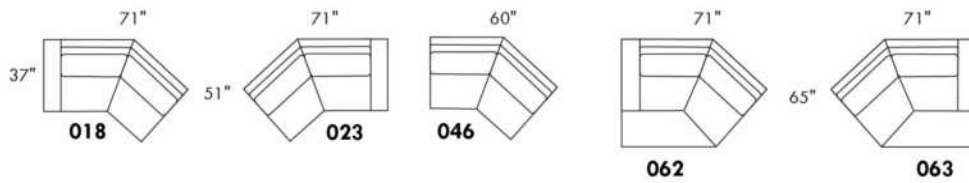

JADE

Hauteur complète 35" | Hauteur de siège 19" | Profondeur d'assise 21"/22"
Total Height 35" | Seat Height 19" | Seat Depth 21"/22"

www.jaymar.ca