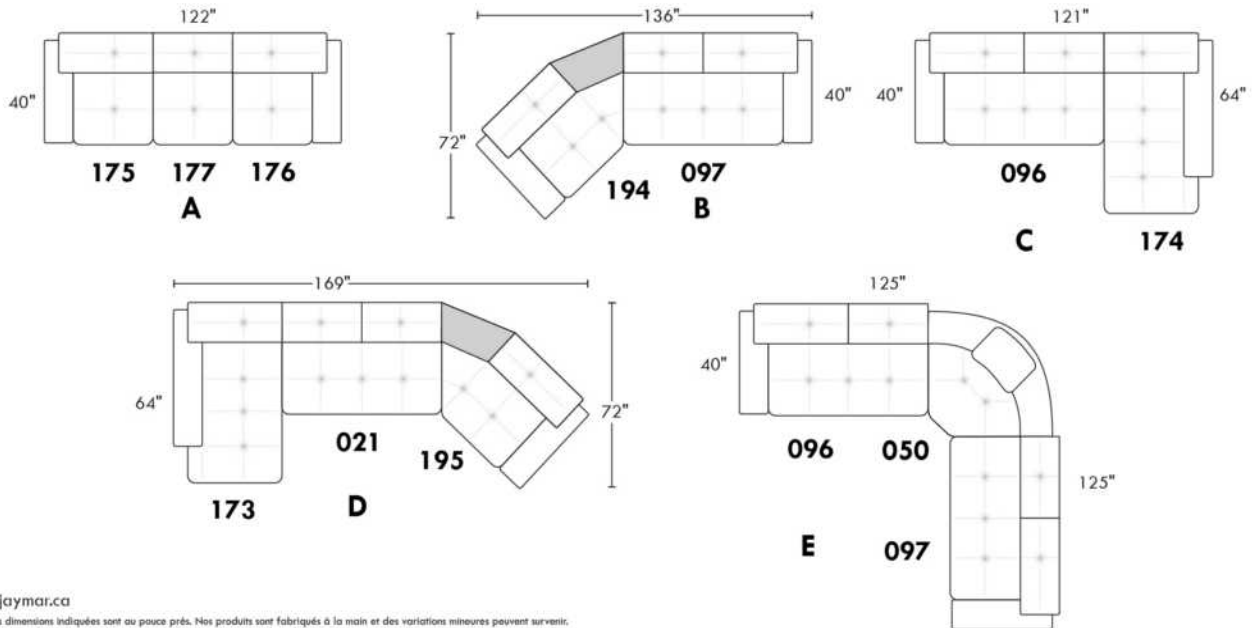

CONFIGURATIONS

www.jaymar.ca
Toutes les dimensions indiquées sont au pouce près. Nos produits sont fabriqués à la main et des variations mineures peuvent survenir.
All dimensions indicated are to the nearest inch. Our product is hand-made and minor variations can occur.