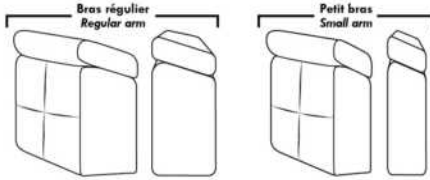

LONDON

OPTIMA