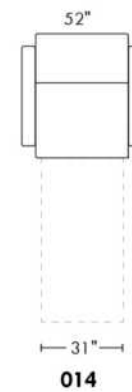

SURF

Hauteur complète 36" | Hauteur de siège 22" | Hauteur devant bras 28½" | Profondeur d'assise 21½"
Total Height 36" | Seat Height 22" | Arm Height 28½" | Seat Depth 21½"

www.jaymar.ca