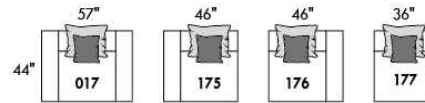

FASHION II

COUSSINS CARRÉS - DOS APPARENT
SQUARE CUSHIONS - VISBLE BACK

833 26 x 7 x 19
834 16 x 6 x 16