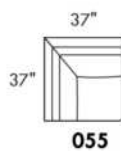

Hauteur complète 35" | Hauteur de siège 19" | Profondeur d'assise 21"/22"
Total Height 35" | Seat Height 19" | Seat Depth 21"/22"