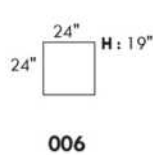

Hauteur complète 42" | Hauteur de siège 19"/20" | Hauteur devant bras 24" | Profondeur d'assise 21"
Total Height 42" | Seat Height 19"/20" | Arm Height 24" | Seat Depth 21"

SIÈGE 30" DE LARGE | 30" SEAT WIDTH

SIÈGE 22" DE LARGE | 22" SEAT WIDTH