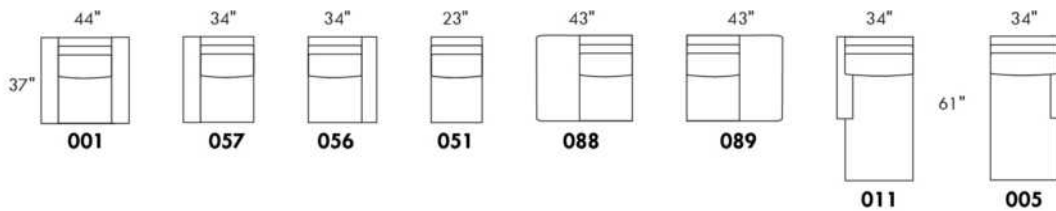

JADE

Hauteur complète 35" | Hauteur de siège 19" | Profondeur d'assise 21"/22"
Total Height 35" | Seat Height 19" | Seat Depth 21"/22"

www.jaymar.ca