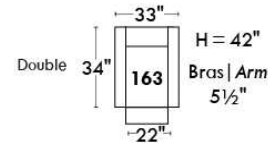

Autres | Others

Siège 23" de large | 23" Seat Width

**Fauteuil berçant,
pivotant et inclinable**

**Swivel rocking
motion chair**

Autres | Others

MONTE-CARLO

Features: Adjustable headrest included with all items (2 with square corner). Stitching: French Stitch. In fabric: small thread & in Leather: Large flat thread. Memory foam in arms & seat cushions. Lounge Chair Reclining Back items with "Push Back" mechanism. Cupholder N/A with this style.