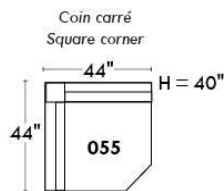

Autres | Others

Siège 23" de large | 23" Seat Width

**Fauteuil berçant,
pivotant et inclinable**

**Swivel rocking
motion chair**

Autres | Others

MONTE-CARLO

Features: Adjustable headrest included with all items (2 with square corner). Stitching: French Stitch. In fabric: small thread & in Leather: Large flat thread. Memory foam in arms & seat cushions. Lounge Chair Reclining Back items with "Push Back" mechanism. Cupholder N/A with this style.