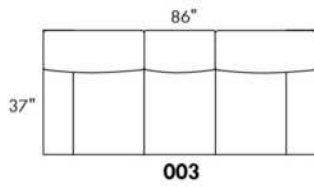

HARRISON

Hauteur complète 36" | Hauteur de siège 19" | Hauteur devant bras 26" | Profondeur d'assise 21"
Total Height 36" | Seat Height 19" | Arm Height 26" | Seat Depth 21"

www.jaymar.ca