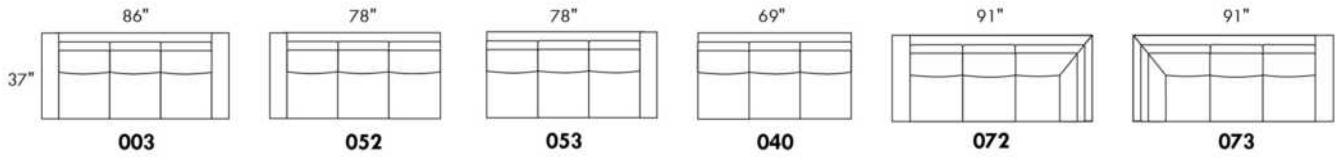

ODESSA

Hauteur complète 35" | Hauteur de siège 19" | Hauteur devant bras 25" | Profondeur d'assise 21"/22"
Total Height 35" | Seat Height 19" | Arm Height 25" | Seat Depth 21"/22"

www.jaymar.ca