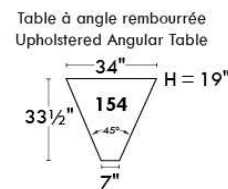

Autres | Others

Siège 23" de large | 23" Seat Width

Fauteuil berçant, pivotant et inclinable

Swivel rocking motion chair

Autres | Others

MELBOURNE

FEATURES:

*Wall hugger power recliners with full footrest (manual n/a). Manual adjustable headrest on all items (2 on square corner & stationary on wedge). Seat cushions with shaped foam + 1" layer of memory foam on top; arm with memory foam. Stitching: Small thread in fabric & large flat thread in leather. Lounge chair reclining back items with "Push Back" mechanism; wall clearance 10".