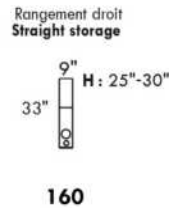

Hauteur complète 42" | Hauteur de siège 19"/20" | Hauteur devant bras 24" | Profondeur d'assise 21"
Total Height 42" | Seat Height 19"/20" | Arm Height 24" | Seat Depth 21"

SIÈGE 30" DE LARGE | 30" SEAT WIDTH

SIÈGE 22" DE LARGE | 22" SEAT WIDTH