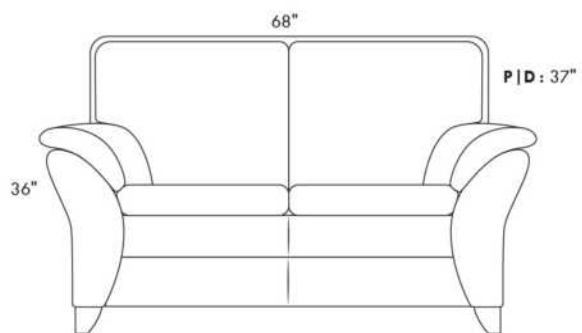

GARBO

Hauteur de siège 18" | Hauteur devant bras 27" | Profondeur d'assise 21"
Seat Height 18" | Arm Height 27" | Seat Depth 21"

002