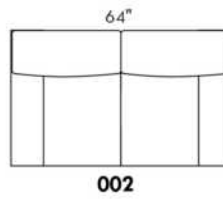

HARRISON

Hauteur complète 36" | Hauteur de siège 19" | Hauteur devant bras 26" | Profondeur d'assise 21"
Total Height 36" | Seat Height 19" | Arm Height 26" | Seat Depth 21"

www.jaymar.ca