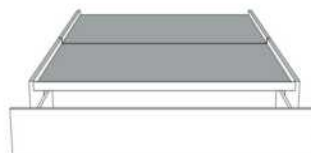

**Rangement à tiroir frontal
With Front Drawer**
540-541-542
Base lit simple N/D | Single base N/A