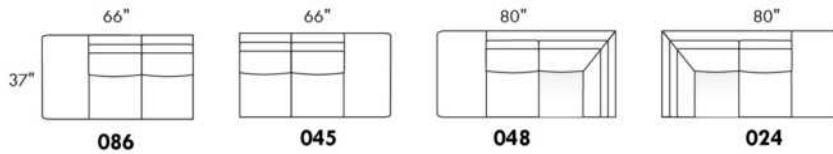

JADE

Hauteur complète 35" | Hauteur de siège 19" | Profondeur d'assise 21"/22"
Total Height 35" | Seat Height 19" | Seat Depth 21"/22"

www.jaymar.ca