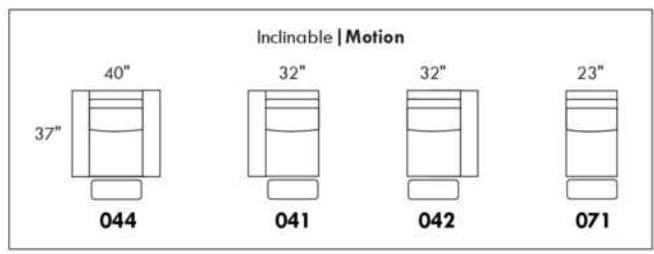

Hauteur complète 35" | Hauteur de siège 19" | Profondeur d'assise 21"/22"
Total Height 35" | Seat Height 19" | Seat Depth 21"/22"

www.jaymar.ca
Toutes les dimensions indiquées sont au pouce près. Nos produits sont fabriqués à la main et des variations mineures peuvent survenir.
All dimensions indicated are to the nearest inch. Our product is hand-made and minor variations can occur.