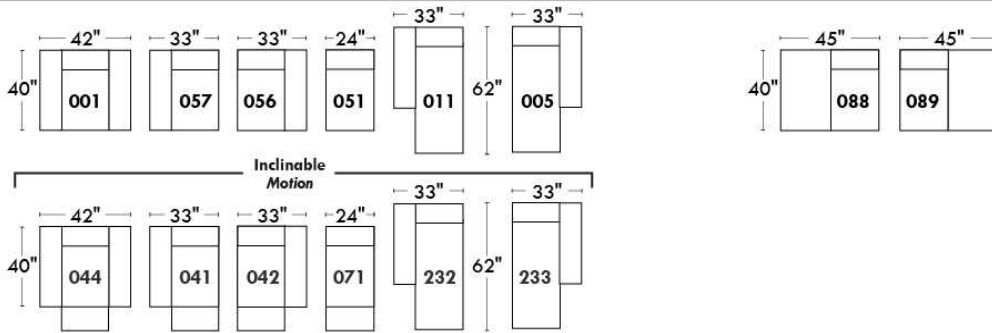

Autres | Others

Siège 23" de large | 23" Seat Width

**Fauteuil berçant,
pivotant et inclinable**

**Swivel rocking
motion chair**

Autres | Others

MONTE-CARLO

Features: Adjustable headrest included with all items (2 with square corner). Stitching: French Stitch. In fabric: small thread & in Leather: Large flat thread. Memory foam in arms & seat cushions. Lounge Chair Reclining Back items with "Push Back" mechanism. Cupholder N/A with this style.