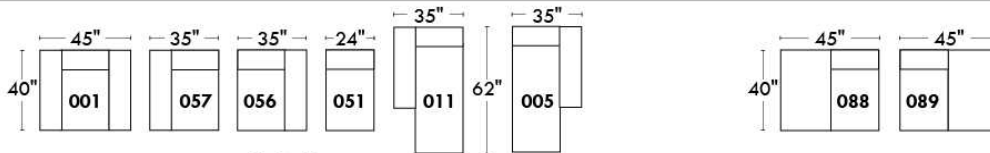

Autres | Others

Siège 23" de large | 23" Seat Width

Fauteuil berçant, pivotant et inclinable

Swivel rocking motion chair

Autres | Others

MELBOURNE

FEATURES:

*Wall hugger power recliners with full footrest (manual n/a). Manual adjustable headrest on all items (2 on square corner & stationary on wedge). Seat cushions with shaped foam + 1" layer of memory foam on top; arm with memory foam. Stitching: Small thread in fabric & large flat thread in leather. Lounge chair reclining back items with "Push Back" mechanism; wall clearance 10".