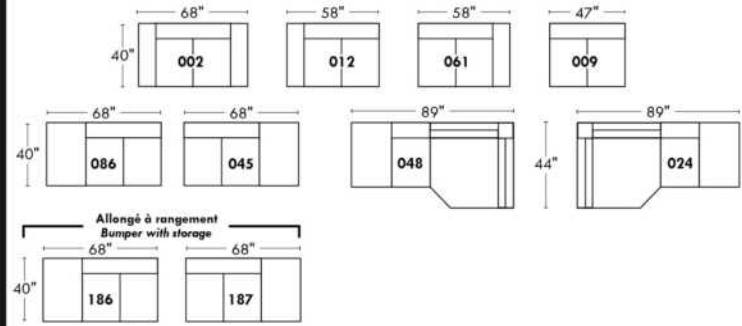

Siège 23" de large | 23" Seat Width