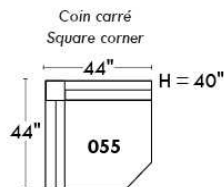

Autres | Others

Siège 23" de large | 23" Seat Width

**Fauteuil berçant,
pivotant et inclinable**

**Swivel rocking
motion chair**

Autres | Others

MONTE-CARLO

Features: Adjustable headrest included with all items (2 with square corner). Stitching: French Stitch. In fabric: small thread & in Leather: Large flat thread. Memory foam in arms & seat cushions. Lounge Chair Reclining Back items with "Push Back" mechanism. Cupholder N/A with this style.