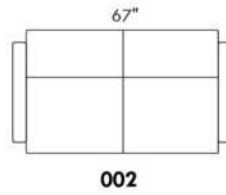

SURF

Hauteur complète 36" | Hauteur de siège 22" | Hauteur devant bras 28½" | Profondeur d'assise 21½"
Total Height 36" | Seat Height 22" | Arm Height 28½" | Seat Depth 21½"

www.jaymar.ca