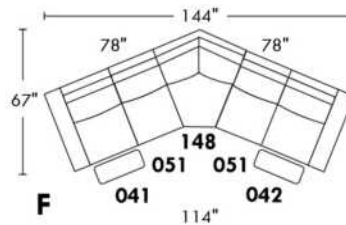

CONFIGURATIONS