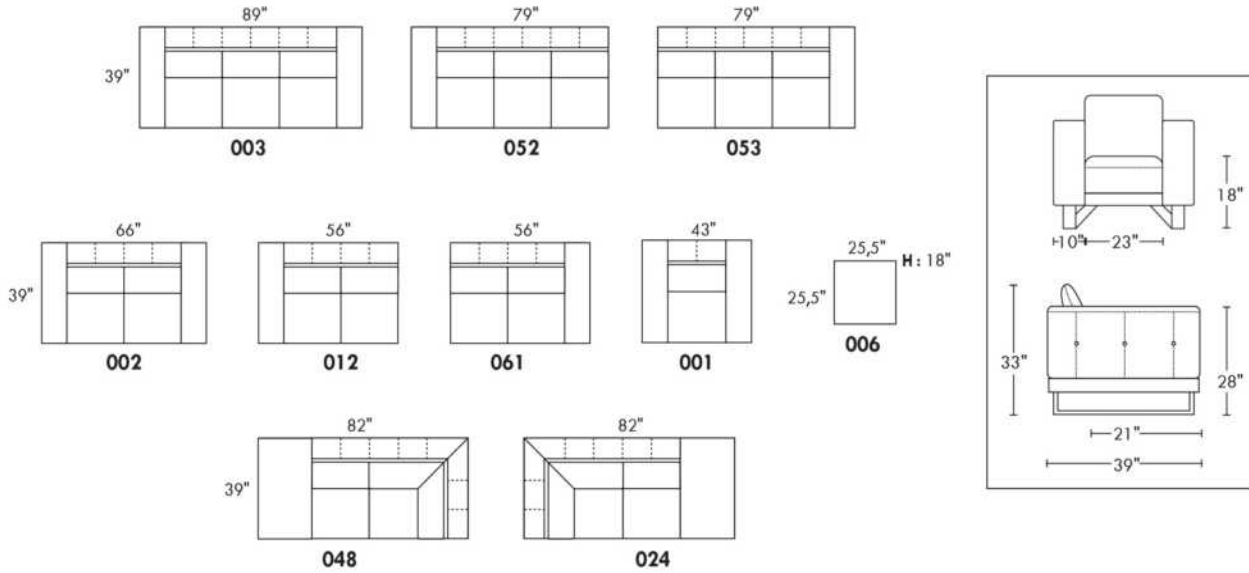

UPTOWN

Hauteur complète 33" | Hauteur de siège 18" | Hauteur devant bras 28" | Profondeur d'assise 21"
Total Height 33" | Seat Height 18" | Arm Height 28" | Seat Depth 21"