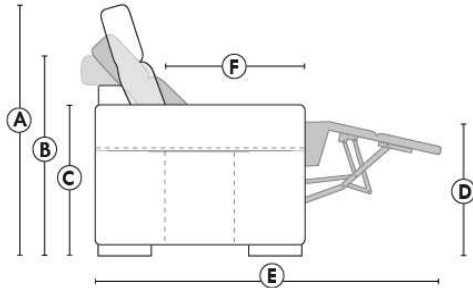

Spécifications | Specifications

- ☐ Appui-tête levé / Headrest up
- ☐ Appui-tête baissé / Headrest down
- ☐ Complètement incliné / Fully reclined

- (A) Hauteur complète 39" / Total Height
- (B) Hauteur appui-tête baissé 30" / Height headrest down
- (C) Hauteur du bras 24" / Arm Height
- (D) Hauteur du siège 19,5" / Seat height
- (E) Profondeur inclinée 63" / Depth fully reclined
- (F) Profondeur d'assise 20" / Seat depth

Autres | Others