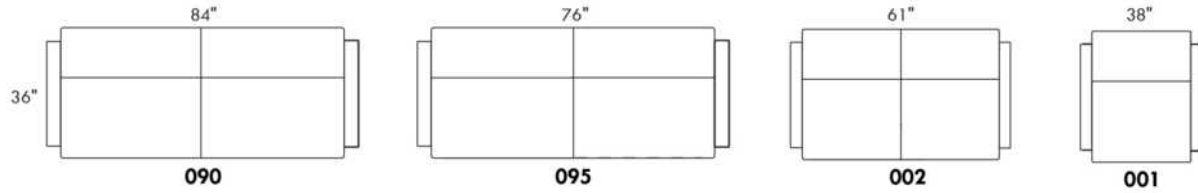

NEW YORK

Hauteur complète 33" | Hauteur de siège 17" | Hauteur devant bras 24" | Profondeur d'assise 21"
Total Height 33" | Seat Height 17" | Arm Height 24" | Seat Depth 21"

www.jaymar.ca