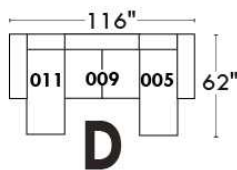

Autres | Others

Siège 23" de large | 23" Seat Width

Fauteuil berçant, pivotant et inclinable

Swivel rocking motion chair

Autres | Others

MELBOURNE

FEATURES:

*Wall hugger power recliners with full footrest (manual n/a). Manual adjustable headrest on all items (2 on square corner & stationary on wedge). Seat cushions with shaped foam + 1" layer of memory foam on top; arm with memory foam. Stitching: Small thread in fabric & large flat thread in leather. Lounge chair reclining back items with "Push Back" mechanism; wall clearance 10".