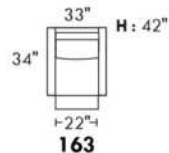

Fauteuil double berçant, pivotant et inclinable
Double swivel and rocking motion chair