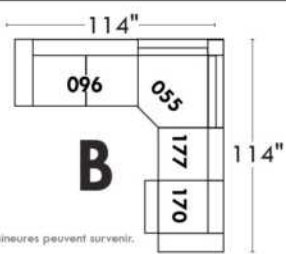

Autres | Others