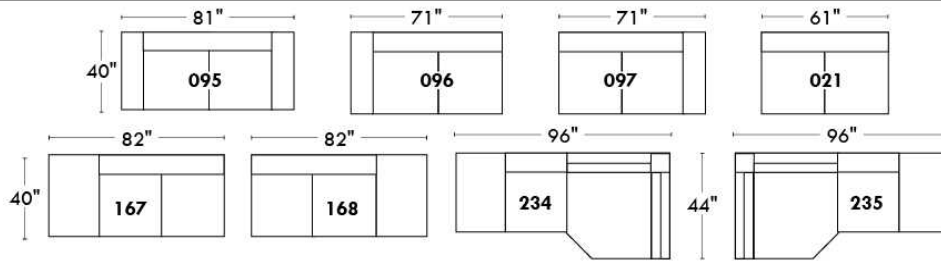

Siège 30" de large | 30" Seat Width