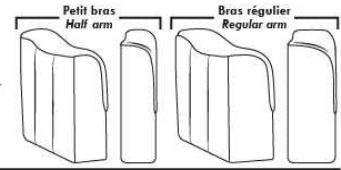

RODOLFO

LINEA 30