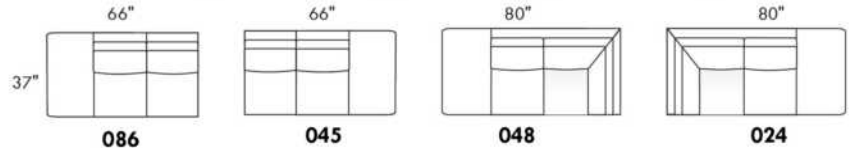

Hauteur complète 35" | Hauteur de siège 19" | Profondeur d'assise 21"/22"
Total Height 35" | Seat Height 19" | Seat Depth 21"/22"

www.jaymar.ca
Toutes les dimensions indiquées sont au pouce près. Nos produits sont fabriqués à la main et des variations mineures peuvent survenir.
All dimensions indicated are to the nearest inch. Our product is hand-made and minor variations can occur.