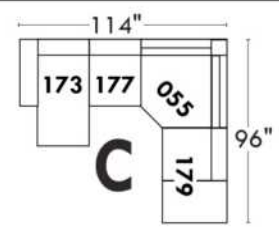

Autres | Others