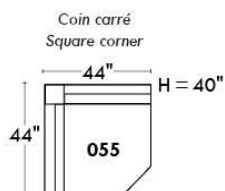

Autres | Others

Siège 23" de large | 23" Seat Width

Fauteuil berçant, pivotant et inclinable

Swivel rocking motion chair

Autres | Others

MELBOURNE

FEATURES:

*Wall hugger power recliners with full footrest (manual n/a). Manual adjustable headrest on all items (2 on square corner & stationary on wedge). Seat cushions with shaped foam + 1" layer of memory foam on top; arm with memory foam. Stitching: Small thread in fabric & large flat thread in leather. Lounge chair reclining back items with "Push Back" mechanism; wall clearance 10".