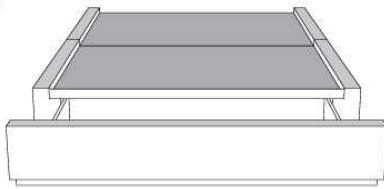

Rangement à tiroir frontal
With Front Drawer
440-441

Base lit simple N/D | Single base N/A