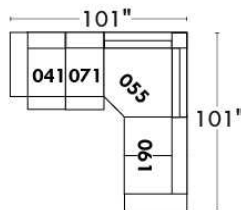

Autres | Others

Siège 23" de large | 23" Seat Width

**Fauteuil berçant,
pivotant et inclinable**

**Swivel rocking
motion chair**

Autres | Others

MONTE-CARLO

Features: Adjustable headrest included with all items (2 with square corner). Stitching: French Stitch. In fabric: small thread & in Leather: Large flat thread. Memory foam in arms & seat cushions. Lounge Chair Reclining Back items with "Push Back" mechanism. Cupholder N/A with this style.