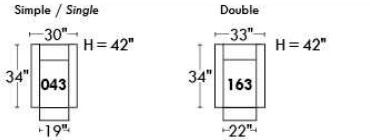

Not a wall hugger mechanism
Wall clearance: 16"

30" Populaires | Popular CONFIGURATIONS 23"

Not products are hand-made and minor variations may occur.
Our product is hand-made and minor variations may occur.