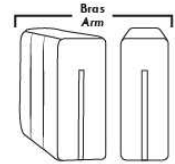

Siège 30" de large | 30" Seat Width

Spécifications | Specifications

- ☐ Appui-tête levé / Headrest up
- ☐ Appui-tête baissé / Headrest down
- ☐ Complètement incliné / Fully reclined

- (A) Hauteur complète 39" Total Height
- (B) Hauteur appui-tête baissé 30" Height headrest down
- (C) Hauteur du bras 24" Arm Height
- (D) Hauteur du siège 19,5" Seat height
- (E) Profondeur incliné 63" Depth fully reclined
- (F) Profondeur d'assise 20" Seat depth

Autres | Others