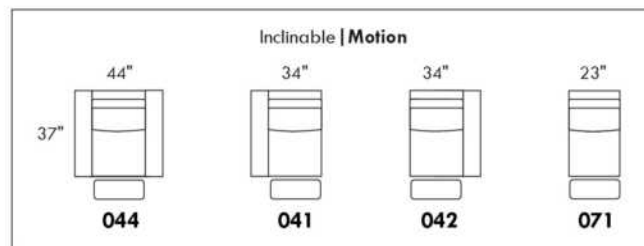

JADE

Hauteur complète 35" | Hauteur de siège 19" | Profondeur d'assise 21"/22"
Total Height 35" | Seat Height 19" | Seat Depth 21"/22"

www.jaymar.ca