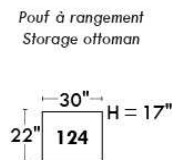

Autres | Others

Siège 23" de large | 23" Seat Width

**Fauteuil berçant,
pivotant et inclinable**

**Swivel rocking
motion chair**

Autres | Others

MONTE-CARLO

Features: Adjustable headrest included with all items (2 with square corner). Stitching: French Stitch. In fabric: small thread & in Leather: Large flat thread. Memory foam in arms & seat cushions. Lounge Chair Reclining Back items with "Push Back" mechanism. Cupholder N/A with this style.