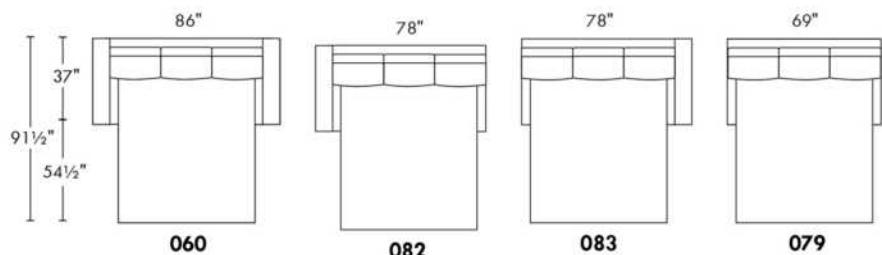

Hauteur complète 35" | Hauteur de siège 19" | Profondeur d'assise 21"/22"
Total Height 35" | Seat Height 19" | Seat Depth 21"/22"

www.jaymar.ca
Toutes les dimensions indiquées sont au pouce près. Nos produits sont fabriqués à la main et des variations mineures peuvent survenir.
All dimensions indicated are to the nearest inch. Our product is hand-made and minor variations can occur.