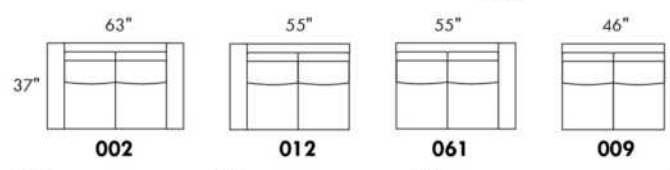

Hauteur complète 35" | Hauteur de siège 19" | Profondeur d'assise 21"/22"
Total Height 35" | Seat Height 19" | Seat Depth 21"/22"

www.jaymar.ca
Toutes les dimensions indiquées sont au pouce près. Nos produits sont fabriqués à la main et des variations mineures peuvent survenir.
All dimensions indicated are to the nearest inch. Our product is hand-made and minor variations can occur.