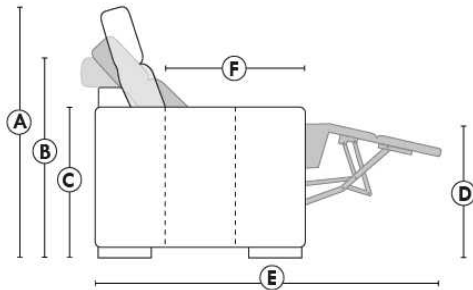

Spécifications | Specifications

- ☐ Appui-tête levé / Headrest up
- ☐ Appui-tête baissé / Headrest down
- ☐ Complètement incliné / Fully reclined

- (A) Hauteur complète 39" Total Height
- (B) Hauteur appui-tête baissé 30" Height headrest down
- (C) Hauteur du bras 24" Arm Height
- (D) Hauteur du siège 19,5" Seat height
- (E) Profondeur incliné 63" Depth fully reclined
- (F) Profondeur d'assise 20" Seat depth

Autres | Others