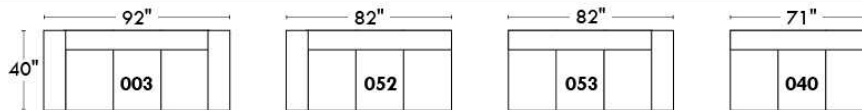

Autres | Others

Siège 23" de large | 23" Seat Width

Fauteuil berçant, pivotant et inclinable

Swivel rocking motion chair

Autres | Others

MELBOURNE

FEATURES:

*Wall hugger power recliners with full footrest (manual n/a). Manual adjustable headrest on all items (2 on square corner & stationary on wedge). Seat cushions with shaped foam + 1" layer of memory foam on top; arm with memory foam. Stitching: Small thread in fabric & large flat thread in leather. Lounge chair reclining back items with "Push Back" mechanism; wall clearance 10".