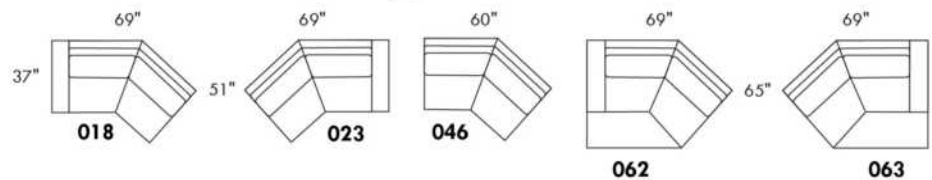

Hauteur complète 35" | Hauteur de siège 19" | Profondeur d'assise 21"/22"
Total Height 35" | Seat Height 19" | Seat Depth 21"/22"

www.jaymar.ca
Toutes les dimensions indiquées sont au pouce près. Nos produits sont fabriqués à la main et des variations mineures peuvent survenir.
All dimensions indicated are to the nearest inch. Our product is hand-made and minor variations can occur.