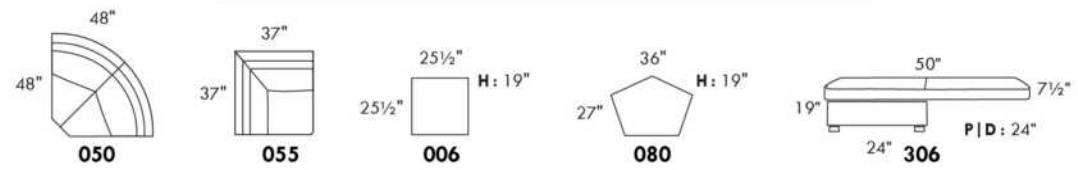

Hauteur complète 35" | Hauteur de siège 19" | Profondeur d'assise 21"/22"
Total Height 35" | Seat Height 19" | Seat Depth 21"/22"

www.jaymar.ca
Toutes les dimensions indiquées sont au pouce près. Nos produits sont fabriqués à la main et des variations mineures peuvent survenir.
All dimensions indicated are to the nearest inch. Our product is hand-made and minor variations can occur.