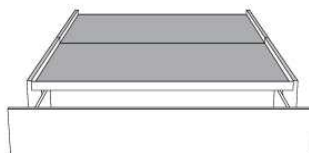

Rangement à tiroir frontal
With Front Drawer
540-541

Base lit simple N/D | Single base N/A