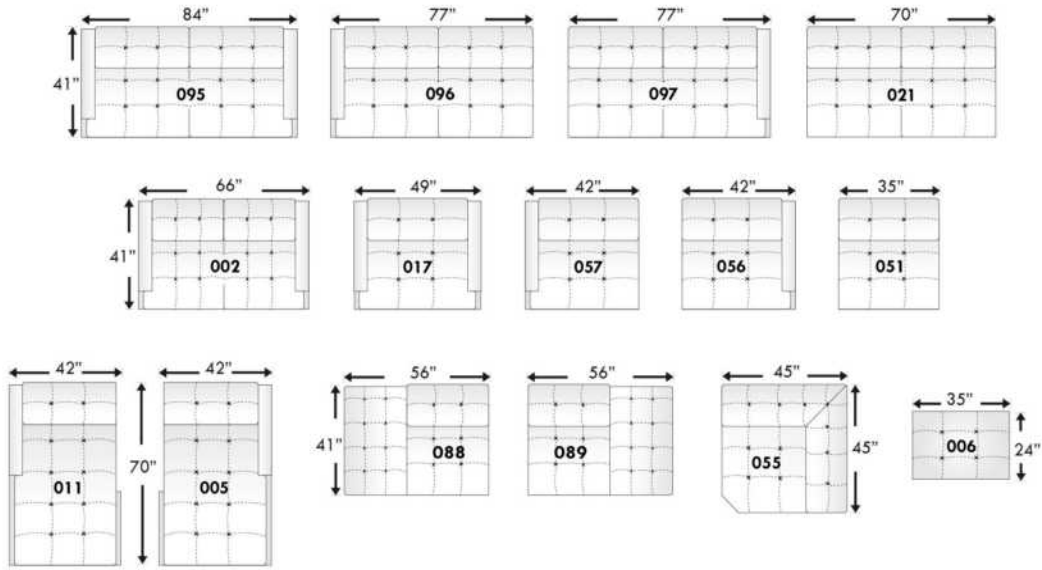

Configurations

Toutes les dimensions indiquées sont au pouce près. Nos produits sont fabriqués à la main et des variations mineures peuvent survenir.
All dimensions indicated are to the nearest inch. Our product is hand-made and minor variations can occur.

RZ012-02