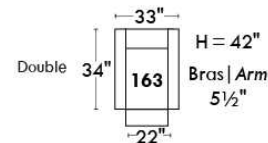

Autres | Others

Siège 23" de large | 23" Seat Width

Fauteuil berçant, pivotant et inclinable

Swivel rocking motion chair

Autres | Others

MELBOURNE

FEATURES:

*Wall hugger power recliners with full footrest (manual n/a). Manual adjustable headrest on all items (2 on square corner & stationary on wedge). Seat cushions with shaped foam + 1" layer of memory foam on top; arm with memory foam. Stitching: Small thread in fabric & large flat thread in leather. Lounge chair reclining back items with "Push Back" mechanism; wall clearance 10".