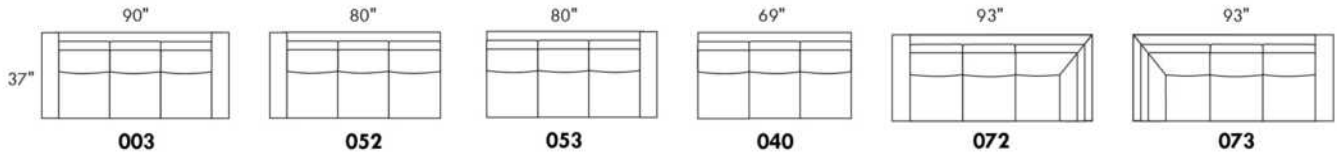

JADE

Hauteur complète 35" | Hauteur de siège 19" | Profondeur d'assise 21"/22"
Total Height 35" | Seat Height 19" | Seat Depth 21"/22"

www.jaymar.ca