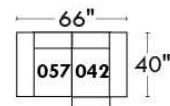

Autres | Others

Siège 23" de large | 23" Seat Width

**Fauteuil berçant,
pivotant et inclinable**

**Swivel rocking
motion chair**

Autres | Others

MONTE-CARLO

Features: Adjustable headrest included with all items (2 with square corner). Stitching: French Stitch. In fabric: small thread & in Leather: Large flat thread. Memory foam in arms & seat cushions. Lounge Chair Reclining Back items with "Push Back" mechanism. Cupholder N/A with this style.