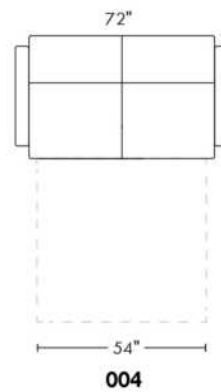

SURF

Hauteur complète 36" | Hauteur de siège 22" | Hauteur devant bras 28½" | Profondeur d'assise 21½"
Total Height 36" | Seat Height 22" | Arm Height 28½" | Seat Depth 21½"

www.jaymar.ca