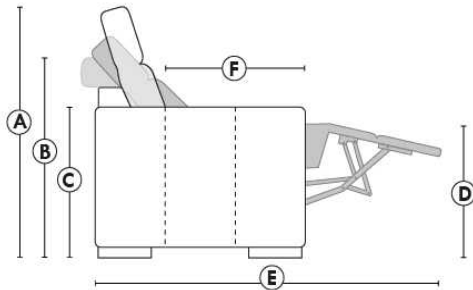

Spécifications | Specifications

- ☐ Appui-tête levé / Headrest up
- ☐ Appui-tête baissé / Headrest down
- ☐ Complètement incliné / Fully reclined

- (A) Hauteur complète 39" / Total Height
- (B) Hauteur appui-tête baissé 30" / Height headrest down
- (C) Hauteur du bras 24" / Arm Height
- (D) Hauteur du siège 19,5" / Seat height
- (E) Profondeur incliné 63" / Depth fully reclined
- (F) Profondeur d'assise 20" / Seat depth

Autres | Others