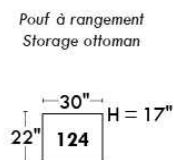

Autres | Others

Siège 23" de large | 23" Seat Width

Fauteuil berçant, pivotant et inclinable

Swivel rocking motion chair

Autres | Others

MELBOURNE

FEATURES:

*Wall hugger power recliners with full footrest (manual n/a). Manual adjustable headrest on all items (2 on square corner & stationary on wedge). Seat cushions with shaped foam + 1" layer of memory foam on top; arm with memory foam. Stitching: Small thread in fabric & large flat thread in leather. Lounge chair reclining back items with "Push Back" mechanism; wall clearance 10".