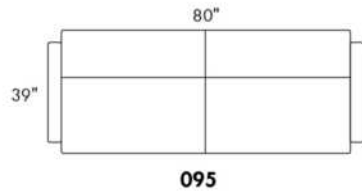

SURF

Hauteur complète 36" | Hauteur de siège 22" | Hauteur devant bras 28½" | Profondeur d'assise 21½"
Total Height 36" | Seat Height 22" | Arm Height 28½" | Seat Depth 21½"

www.jaymar.ca