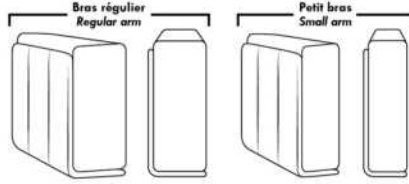

BERLIN

OPTIMA

Spécifications | Specifications

☐ Appui-tête levé / Headrest up
☐ Appui-tête baissé / Headrest down
☐ Complètement incliné / Fully reclined

(A) Hauteur complète 40" Total Height
(B) Hauteur appui-tête baissé 33" Height headrest down
(C) Hauteur du bras 24" Arm Height
(D) Hauteur du siège 19,5" Seat height
(E) Profondeur inclinée 65" Depth fully reclined
(F) Profondeur d'assise 20" ou/ou 22" Seat depth
(G) Profondeur appui-tête monté 36" Depth with headrest up

Siège 30" de large | 30" Seat Width

82" 72" 72" 61"
40" 095 096 097 021
96" 82" 82"
40" 234 167 168
44"
96" 82" 82"
44" 235 223 224
Allongé à rangement / Bumper with storage
42" 42"
40" 017 175 176 177 173 174
42"/44" Profondeur Depth
Inclinable / Motion 42" 42" 31" 42" 42"
40" 165 169 170 171 230 231
42"/44" Profondeur Depth
Dos inclinable / Push back
Allongé à rangement / Bumper with storage
52" 52" 52" 52"
40" 178 179 221 222

Siège 23" de large | 23" Seat Width

68" 58" 58" 47"
40" 002 012 061 009
68" 68" 89" 89"
40" 086 045 048 024
44"
68" 68"
40" 186 187
Allongé à rangement / Bumper with storage
35" 35"
40" 001 057 056 051 011 005
42"/44" Profondeur Depth
45" 45"
40" 088 089
Inclinable / Motion 45" 35" 35" 24" 35" 35"
40" 044 041 042 071 232 233
42"/44" Profondeur Depth
Dos inclinable / Push back
Allongé à rangement / Bumper with storage
45" 45"
40" 188 189
92" 82" 82" 71"
40" 003 052 053 040

Autres | Others

Fauteuil berçant, pivotant et inclinable / **Swivel, rocking motion chair**
N'est pas un mécanisme protège-mur / Not a wall hugger mechanism
Dégagement mural: 16" / Wall clearance: 16"

Simple / Single: 30" H = 42", 34", 19"
Double: 33" H = 42", 34", 22"

Centre rond / Wedge: 49" H = 33", 050
Coin carré / Square corner: 44" H = 40", 055
Petit coin carré / Small corner: 40" H = 40", 155
Pouf à rangement / Storage ottoman: 30" H = 17", 22", 124
Rangement à angle / Wedge storage: 25" H = 22", 35", 10", 159
Rangement droit / Straight storage: 10" H = 22", 35", 160
Petit rangement à angle / Small Wedge storage: 20" H = 22", 35", 10", 190

30" Populaires | Popular CONFIGURATIONS 23"

84" 115" 116" 116" 116"
40" 169 170 169 171 174 096 055 171 170
62"
A B C
40" 169 171 235 96"
D
70" 94" 102" 103"
40" 041 042 041 071 005 012 055 071 042 041 071 024
62" 102" 89"
J K L M