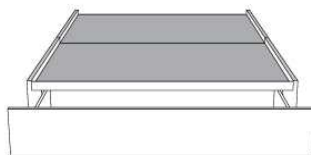

Rangement à tiroir frontal
With Front Drawer
540-541

Base lit simple N/D | Single base N/A