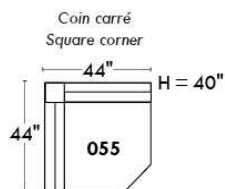

Autres | Others

Siège 23" de large | 23" Seat Width

Fauteuil berçant, pivotant et inclinable

Swivel rocking motion chair

Autres | Others

MELBOURNE

FEATURES:

*Wall hugger power recliners with full footrest (manual n/a). Manual adjustable headrest on all items (2 on square corner & stationary on wedge). Seat cushions with shaped foam + 1" layer of memory foam on top; arm with memory foam. Stitching: Small thread in fabric & large flat thread in leather. Lounge chair reclining back items with "Push Back" mechanism; wall clearance 10".