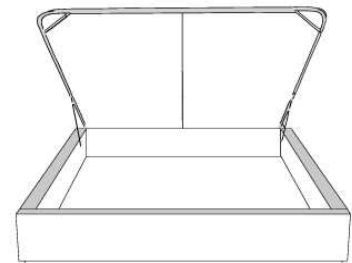

Avec rangement | With Storage
430-431