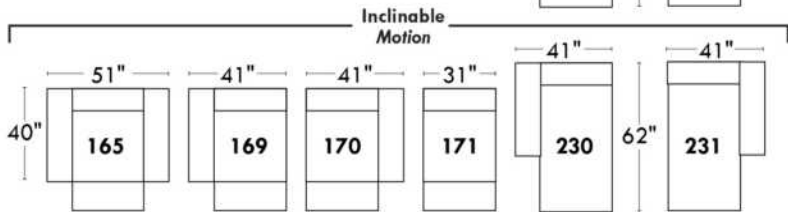

Items avec siège de 30" | Items with 30" seat