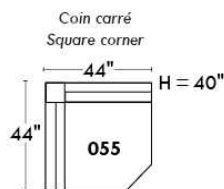

Autres | Others

Siège 23" de large | 23" Seat Width

Fauteuil berçant,
pivotant et inclinable

Swivel rocking
motion chair

Autres | Others

JESSE

Features: Adjustable headrest included (2 on square corner). Stitching: Small thread in fabric and large flat thread in leather. Memory foam in seat cushions. Lounge chair reclining back items with "Push Back" mechanism. Chairs #043 & #163: Have NO METAL BAR on arm.