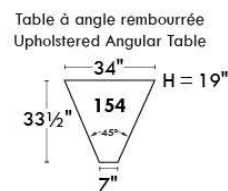

Autres | Others

Siège 23" de large | 23" Seat Width

Fauteuil berçant, pivotant et inclinable

Swivel rocking motion chair

Autres | Others

MELBOURNE

FEATURES:

*Wall hugger power recliners with full footrest (manual n/a). Manual adjustable headrest on all items (2 on square corner & stationary on wedge). Seat cushions with shaped foam + 1" layer of memory foam on top; arm with memory foam. Stitching: Small thread in fabric & large flat thread in leather. Lounge chair reclining back items with "Push Back" mechanism; wall clearance 10".