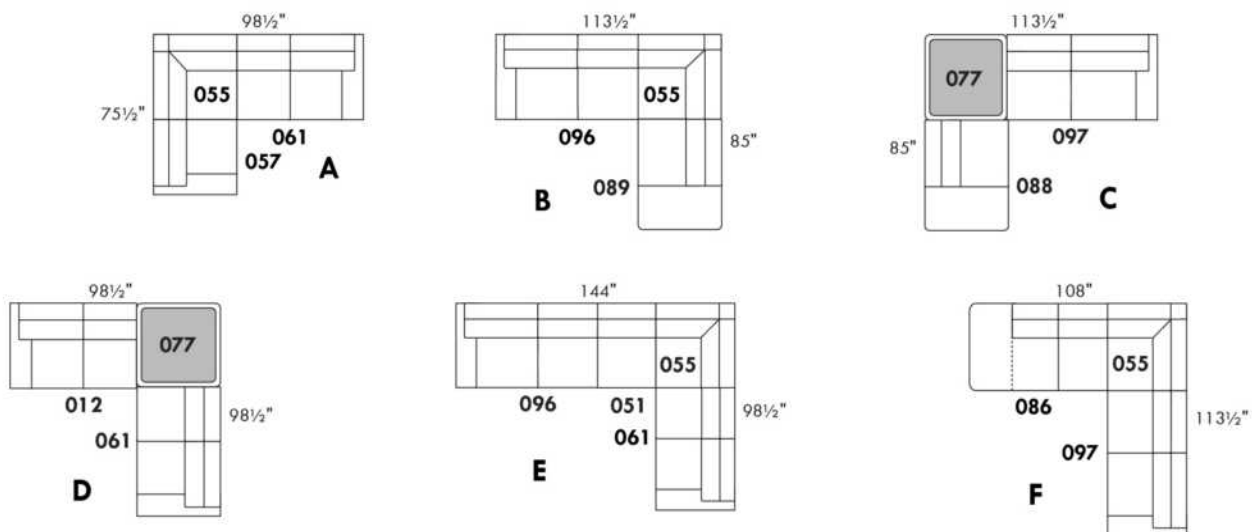

CONFIGURATIONS