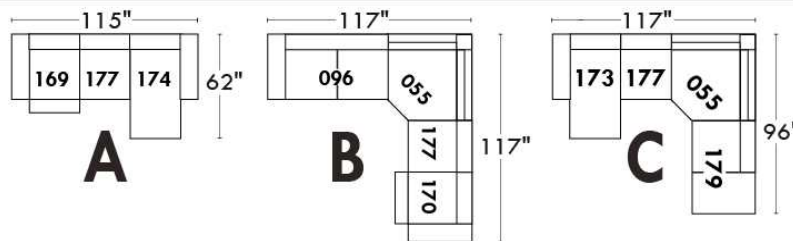

Autres | Others

Siège 23" de large | 23" Seat Width

Fauteuil berçant, pivotant et inclinable

Swivel rocking motion chair

Autres | Others

MELBOURNE

FEATURES:

*Wall hugger power recliners with full footrest (manual n/a). Manual adjustable headrest on all items (2 on square corner & stationary on wedge). Seat cushions with shaped foam + 1" layer of memory foam on top; arm with memory foam. Stitching: Small thread in fabric & large flat thread in leather. Lounge chair reclining back items with "Push Back" mechanism; wall clearance 10".