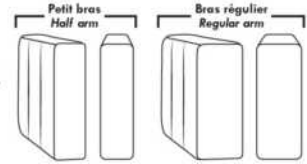

Items avec siège de 23" | Items with 23" seat

Fauteuil berçant, pivotant et inclinable
Swivel rocking motion chair

Simple 34" H = 42" Bras | Arm 5 1/2"

Double 34" H = 42" Bras | Arm 5 1/2"

Autres | Others