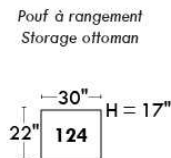

Autres | Others

Siège 23" de large | 23" Seat Width

**Fauteuil berçant,
pivotant et inclinable**

**Swivel rocking
motion chair**

Autres | Others

MONTE-CARLO

Features: Adjustable headrest included with all items (2 with square corner). Stitching: French Stitch. In fabric: small thread & in Leather: Large flat thread. Memory foam in arms & seat cushions. Lounge Chair Reclining Back items with "Push Back" mechanism. Cupholder N/A with this style.