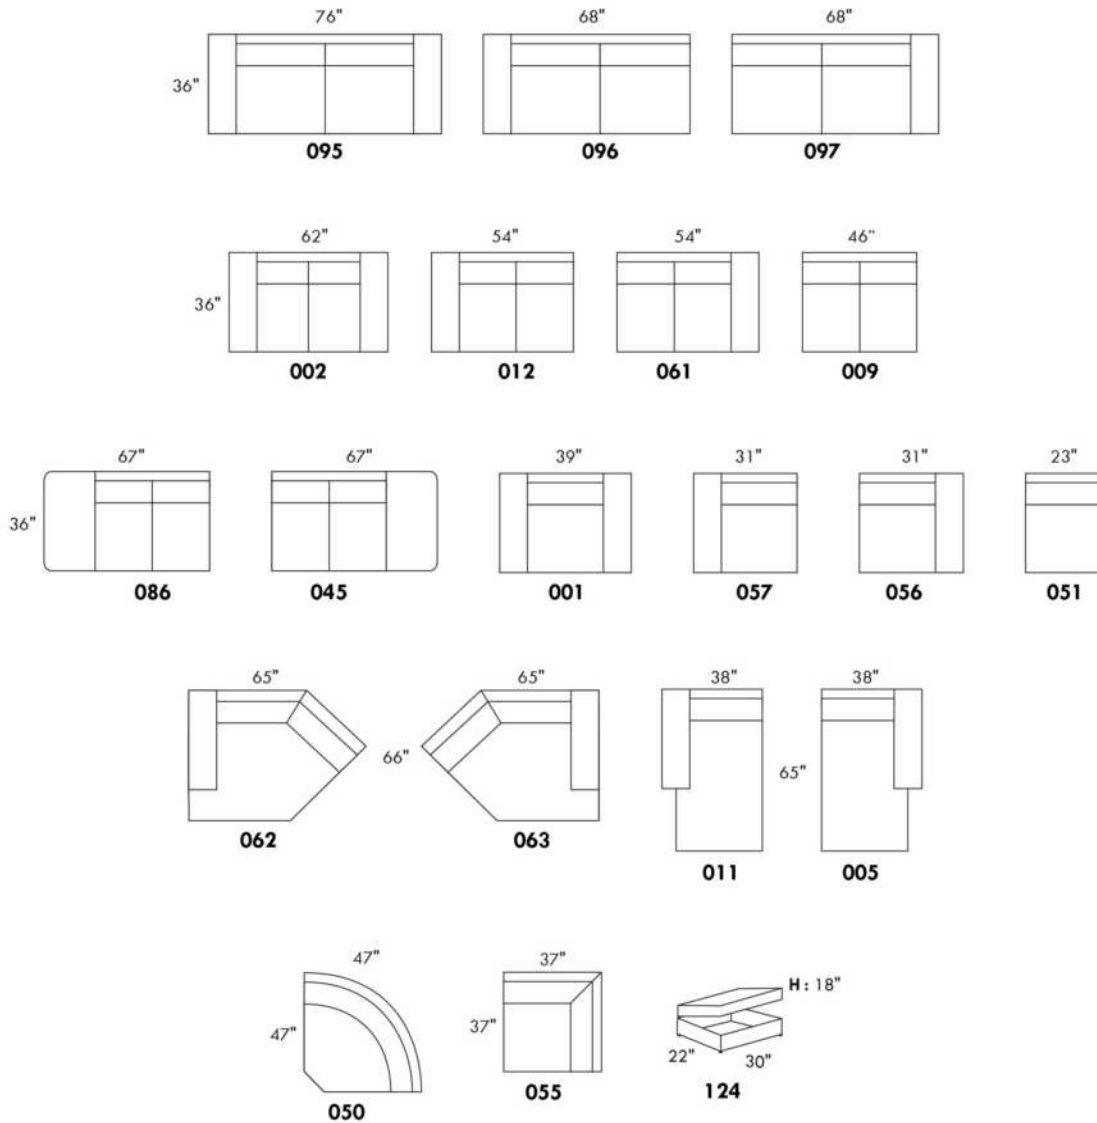

CONDO

Hauteur complète 36" | Hauteur de siège 20" | Hauteur devant bras 25" | Profondeur d'assise 21"
Total Height 36" | Seat Height 20" | Arm Height 25" | Seat Depth 21"

www.jaymar.ca