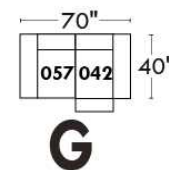

Autres | Others

Siège 23" de large | 23" Seat Width

Fauteuil berçant, pivotant et inclinable

Swivel rocking motion chair

Autres | Others

MELBOURNE

FEATURES:

*Wall hugger power recliners with full footrest (manual n/a). Manual adjustable headrest on all items (2 on square corner & stationary on wedge). Seat cushions with shaped foam + 1" layer of memory foam on top; arm with memory foam. Stitching: Small thread in fabric & large flat thread in leather. Lounge chair reclining back items with "Push Back" mechanism; wall clearance 10".