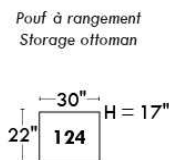

Autres | Others

Siège 23" de large | 23" Seat Width

Fauteuil berçant, pivotant et inclinable

Swivel rocking motion chair

Autres | Others

MELBOURNE

FEATURES:

*Wall hugger power recliners with full footrest (manual n/a). Manual adjustable headrest on all items (2 on square corner & stationary on wedge). Seat cushions with shaped foam + 1" layer of memory foam on top; arm with memory foam. Stitching: Small thread in fabric & large flat thread in leather. Lounge chair reclining back items with "Push Back" mechanism; wall clearance 10".