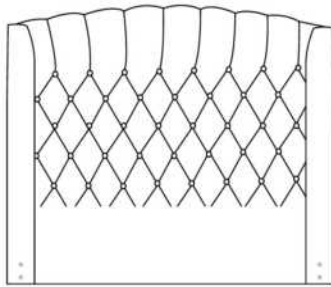

Tête de lit **MELANIE** Headboard

(voir la liste de prix 99905) | (See Price list 99905)

TÊTE DE LIT | HEADBOARD

Option de clous | Nail options

Tête de lit avec oreilles | Headboard with wings
400 - 401 - 402 - 403

Lit grandeur complète | Complete bed size

	Large | Wide L x P/D x H	Mince | Narrow L x P/D x H
K	87 x 90 x 56	87 x 88 x 56
Q	69 x 90 x 56	69 x 88 x 56
D	64 x 86 x 56	64 x 84 x 56
S	49 x 86 x 56	49 x 84 x 56