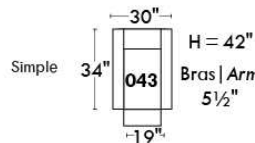

Autres | Others

Siège 23" de large | 23" Seat Width

Fauteuil berçant, pivotant et inclinable

Swivel rocking motion chair

Autres | Others

MELBOURNE

FEATURES:

*Wall hugger power recliners with full footrest (manual n/a). Manual adjustable headrest on all items (2 on square corner & stationary on wedge). Seat cushions with shaped foam + 1" layer of memory foam on top; arm with memory foam. Stitching: Small thread in fabric & large flat thread in leather. Lounge chair reclining back items with "Push Back" mechanism; wall clearance 10".