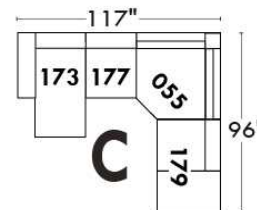

Autres | Others