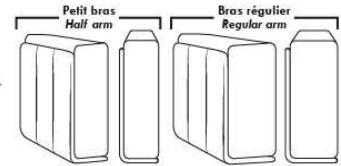

Autres | Others

Siège 23" de large | 23" Seat Width

Fauteuil berçant, pivotant et inclinable

Swivel rocking motion chair

Autres | Others

MELBOURNE

FEATURES:

*Wall hugger power recliners with full footrest (manual n/a). Manual adjustable headrest on all items (2 on square corner & stationary on wedge). Seat cushions with shaped foam + 1" layer of memory foam on top; arm with memory foam. Stitching: Small thread in fabric & large flat thread in leather. Lounge chair reclining back items with "Push Back" mechanism; wall clearance 10".