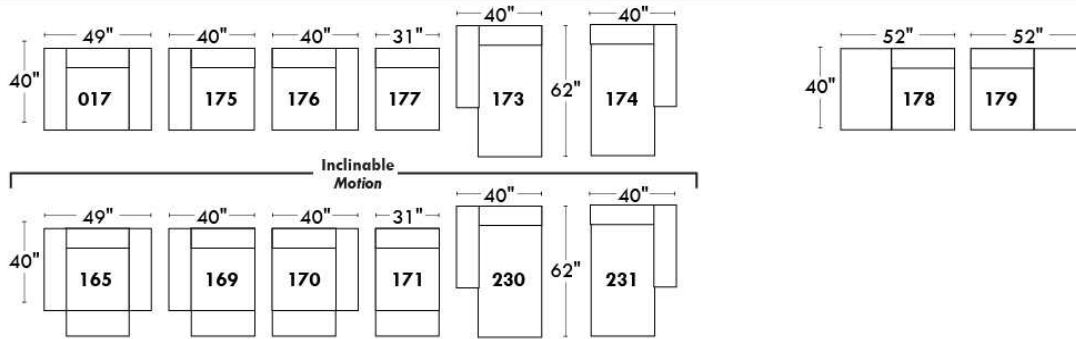

Siège 30" de large | 30" Seat Width