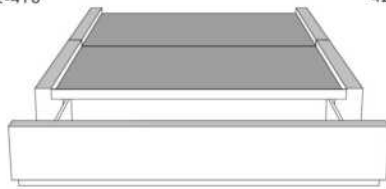

**Rangement à tiroir frontal
With Front Drawer**
440-441-442
Base lit simple N/D | Single base N/A