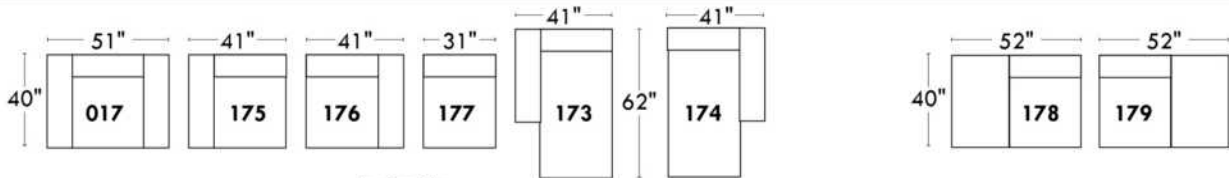

Items avec siège de 30" | Items with 30" seat