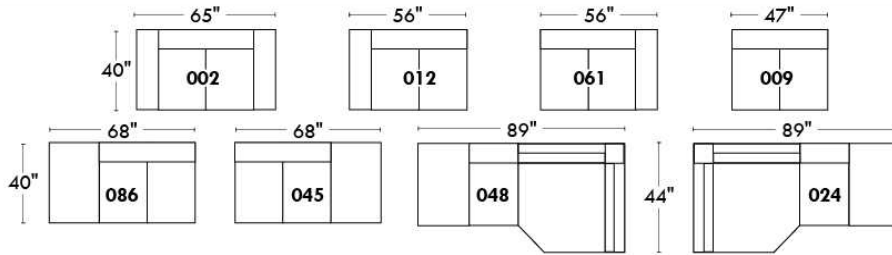

Autres | Others

Siège 23" de large | 23" Seat Width

**Fauteuil berçant,
pivotant et inclinable**

**Swivel rocking
motion chair**

Autres | Others

MONTE-CARLO

Features: Adjustable headrest included with all items (2 with square corner). Stitching: French Stitch. In fabric: small thread & in Leather: Large flat thread. Memory foam in arms & seat cushions. Lounge Chair Reclining Back items with "Push Back" mechanism. Cupholder N/A with this style.