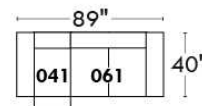

Autres | Others

Siège 23" de large | 23" Seat Width

**Fauteuil berçant,
pivotant et inclinable**

**Swivel rocking
motion chair**

Autres | Others

MONTE-CARLO

Features: Adjustable headrest included with all items (2 with square corner). Stitching: French Stitch. In fabric: small thread & in Leather: Large flat thread. Memory foam in arms & seat cushions. Lounge Chair Reclining Back items with "Push Back" mechanism. Cupholder N/A with this style.