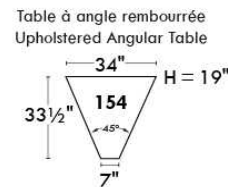

Autres | Others

Siège 23" de large | 23" Seat Width

**Fauteuil berçant,
pivotant et inclinable**

**Swivel rocking
motion chair**

Autres | Others

MONTE-CARLO

Features: Adjustable headrest included with all items (2 with square corner). Stitching: French Stitch. In fabric: small thread & in Leather: Large flat thread. Memory foam in arms & seat cushions. Lounge Chair Reclining Back items with "Push Back" mechanism. Cupholder N/A with this style.