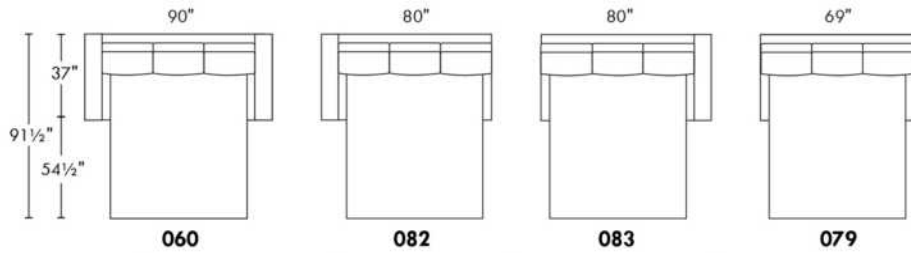

JADE

Hauteur complète 35" | Hauteur de siège 19" | Profondeur d'assise 21"/22"
Total Height 35" | Seat Height 19" | Seat Depth 21"/22"

www.jaymar.ca