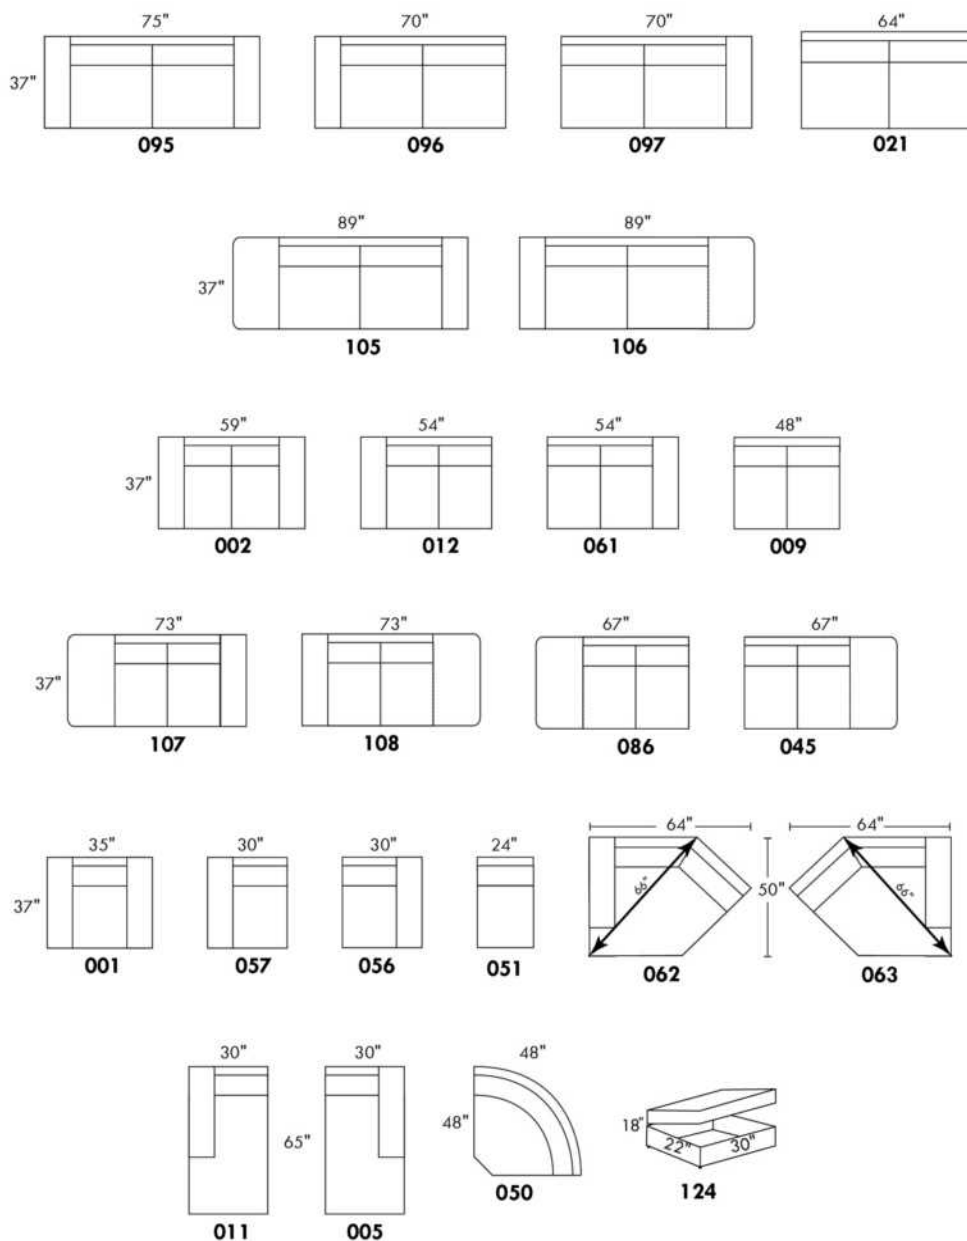

BRASILIA

Hauteur complète 33" | Hauteur de siège 19" | Hauteur devant bras 25" | Profondeur d'assise 21"
Total Height 33" | Seat Height 19" | Arm Height 25" | Seat Depth 21"

www.jaymar.ca