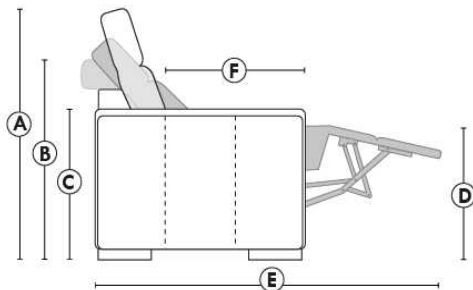

Spécifications | Specifications

- ☐ Appui-tête levé / Headrest up
- ☐ Appui-tête baissé / Headrest down
- ☐ Complètement incliné / Fully reclined

- (A) Hauteur complète 39" / Total Height
- (B) Hauteur appui-tête baissé 30" / Height headrest down
- (C) Hauteur du bras 24" / Arm Height
- (D) Hauteur du siège 19,5" / Seat height
- (E) Profondeur inclinée 63" / Depth fully reclined
- (F) Profondeur d'assise 20" / Seat depth

Autres | Others