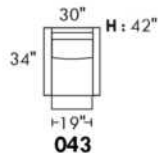

Fauteuil berçant, pivotant et inclinable
Swivel and rocking motion chair