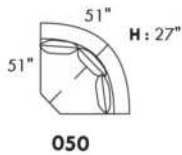

Hauteur complète 42" | Hauteur de siège 19"/20" | Hauteur devant bras 24" | Profondeur d'assise 21"
Total Height 42" | Seat Height 19"/20" | Arm Height 24" | Seat Depth 21"

SIÈGE 30" DE LARGE | 30" SEAT WIDTH

SIÈGE 22" DE LARGE | 22" SEAT WIDTH