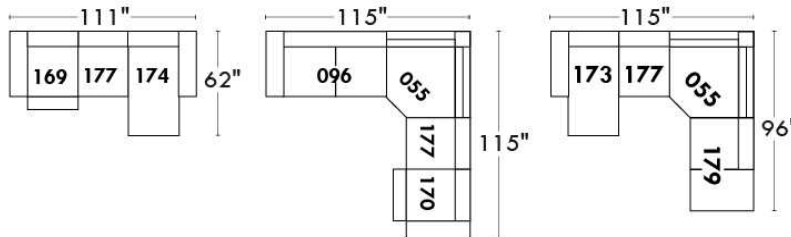

Autres | Others

Siège 23" de large | 23" Seat Width

**Fauteuil berçant,
pivotant et inclinable**

**Swivel rocking
motion chair**

Autres | Others

MONTE-CARLO

Features: Adjustable headrest included with all items (2 with square corner). Stitching: French Stitch. In fabric: small thread & in Leather: Large flat thread. Memory foam in arms & seat cushions. Lounge Chair Reclining Back items with "Push Back" mechanism. Cupholder N/A with this style.