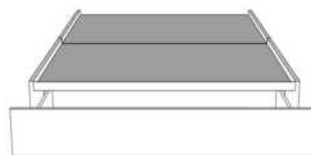

**Rangement à tiroir frontal
With Front Drawer**
540-541-542
Base lit simple N/D | Single base N/A