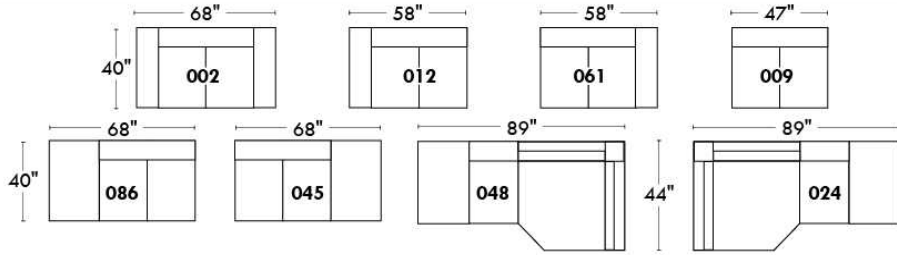

Siège 23" de large | 23" Seat Width

**Fauteuil berçant,
pivotant et inclinable**
*Swivel rocking
motion chair*

Autres | Others