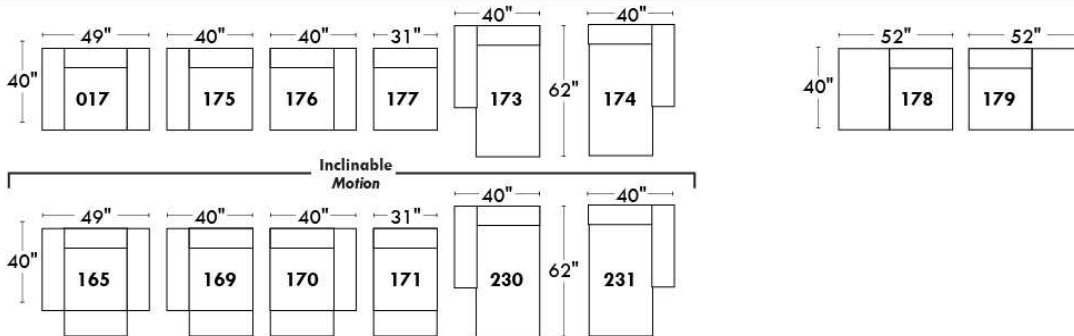

Siège 30" de large | 30" Seat Width