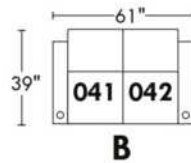

Configurations