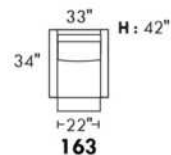

Fauteuil double berçant, pivotant et inclinable
Double swivel and rocking motion chair