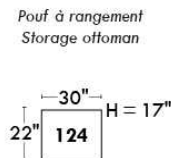

Autres | Others