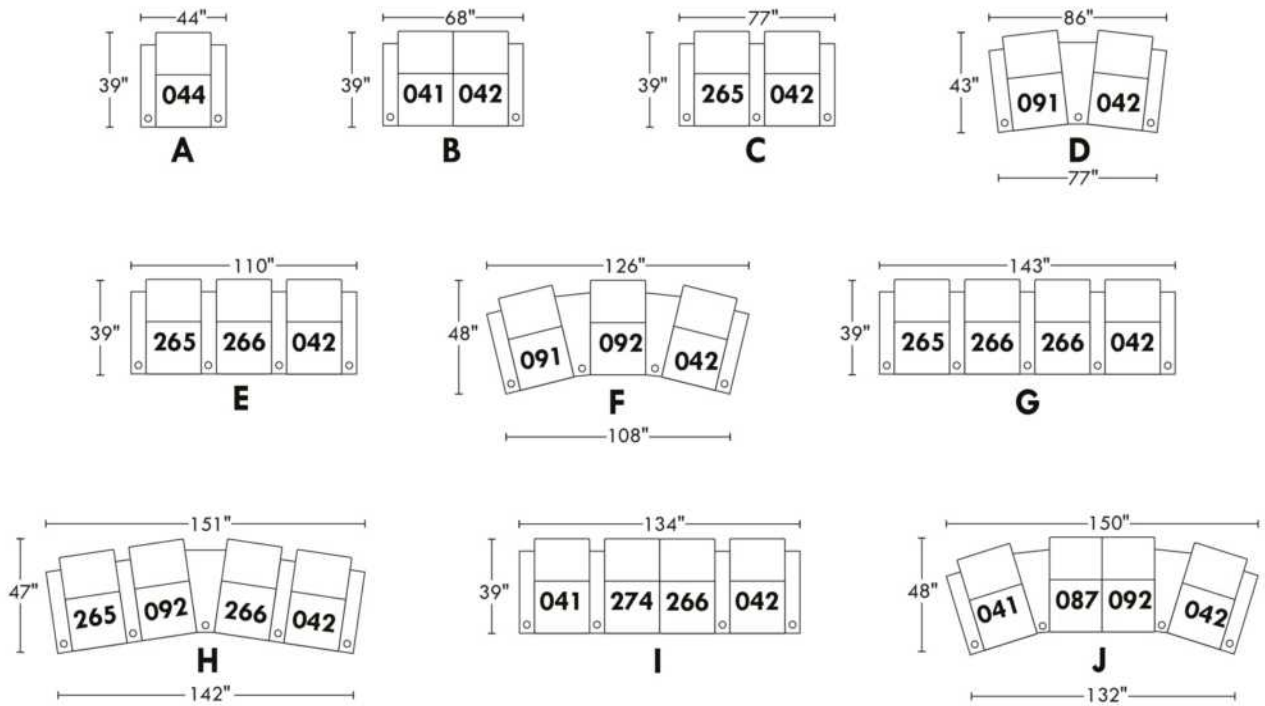

Configurations