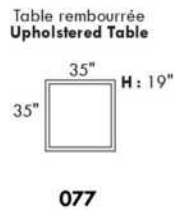

Hauteur complète 42" | Hauteur de siège 19"/20" | Hauteur devant bras 24" | Profondeur d'assise 21"
Total Height 42" | Seat Height 19"/20" | Arm Height 24" | Seat Depth 21"

SIÈGE 30" DE LARGE | 30" SEAT WIDTH

SIÈGE 22" DE LARGE | 22" SEAT WIDTH