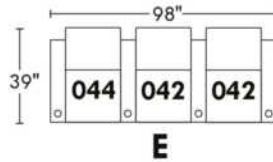

Configurations