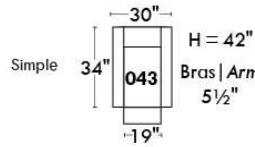

Autres | Others

Siège 23" de large | 23" Seat Width

Fauteuil berçant, pivotant et inclinable
Swivel rocking motion chair

Autres | Others

JESSE

Features: Adjustable headrest included (2 on square corner). Stitching: Small thread in fabric and large flat thread in leather. Memory foam in seat cushions. Lounge chair reclining back items with "Push Back" mechanism. Chairs #043 & #163: Have NO METAL BAR on arm.