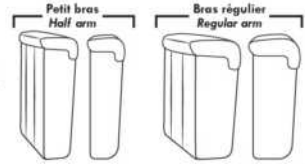

Items avec siège de 23" | Items with 23" seat

Fauteuil berçant, pivotant et inclinable
Swivel rocking motion chair

Simple: 30" x 34" x 19" (seat 23") H = 42" Bras | Arm 5 1/2"

Double: 33" x 34" x 22" (seat 23") H = 42" Bras | Arm 5 1/2"

Autres | Others