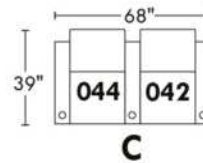

Configurations