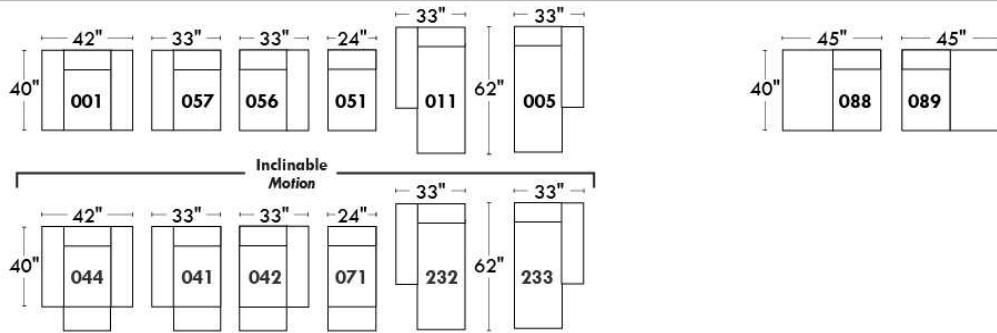

Autres | Others

Siège 23" de large | 23" Seat Width

**Fauteuil berçant,
pivotant et inclinable**
*Swivel rocking
motion chair*

Autres | Others

MONTE-CARLO

Features: Adjustable headrest included with all items (2 with square corner). Stitching: French Stitch. In fabric: small thread & in Leather: Large flat thread. Memory foam in arms & seat cushions. Lounge Chair Reclining Back items with "Push Back" mechanism. Cupholder N/A with this style.