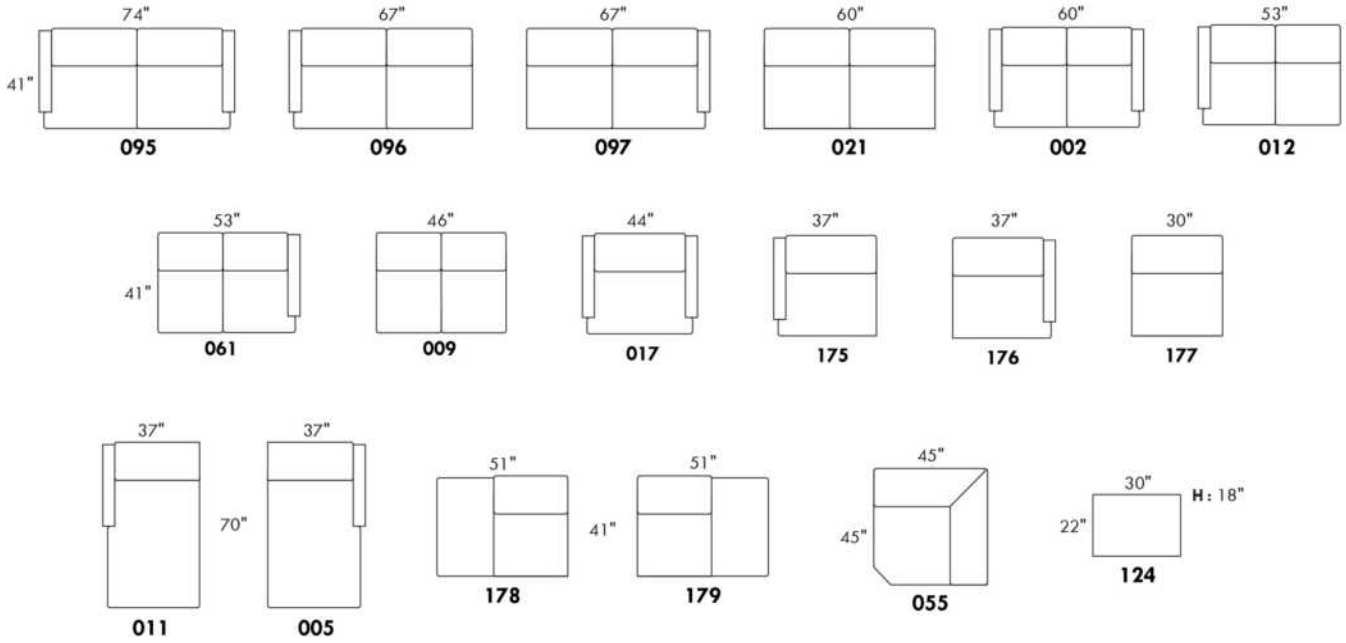

PURE

Hauteur complète 34" | Hauteur de siège 18" | Profondeur d'assise 24"
Total Height 34" | Seat Height 18" | Seat Depth 24"