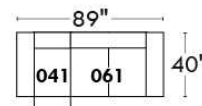

Autres | Others

Siège 23" de large | 23" Seat Width

**Fauteuil berçant,
pivotant et inclinable**
*Swivel rocking
motion chair*

Autres | Others

MONTE-CARLO

Features: Adjustable headrest included with all items (2 with square corner). Stitching: French Stitch. In fabric: small thread & in Leather: Large flat thread. Memory foam in arms & seat cushions. Lounge Chair Reclining Back items with "Push Back" mechanism. Cupholder N/A with this style.