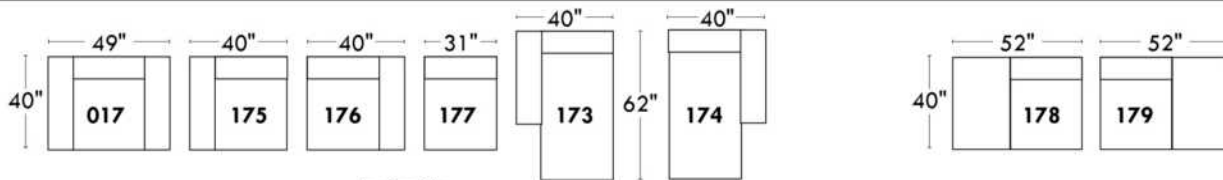

Items avec siège de 30" | Items with 30" seat