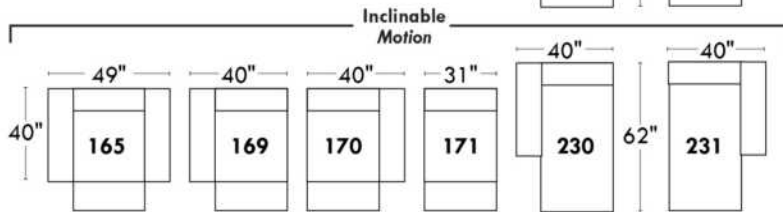

Items avec siège de 30" | Items with 30" seat