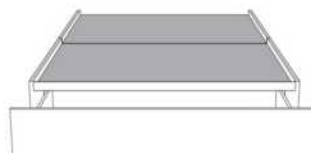

Rangement à tiroir frontal
With Front Drawer
540-541

Base lit simple N/D | Single base N/A