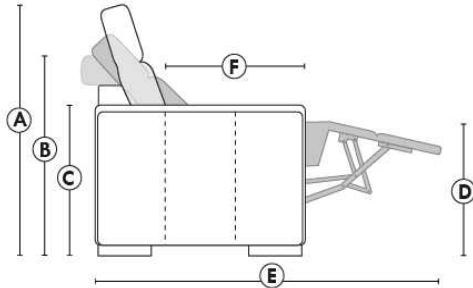

Spécifications | Specifications

- ☐ Appui-tête levé / Headrest up
- ☐ Appui-tête baissé / Headrest down
- ☐ Complètement incliné / Fully reclined

- (A) Hauteur complète 39" / Total Height
- (B) Hauteur appui-tête baissé 30" / Height headrest down
- (C) Hauteur du bras 24" / Arm Height
- (D) Hauteur du siège 19,5" / Seat height
- (E) Profondeur inclinée 63" / Depth fully reclined
- (F) Profondeur d'assise 20" / Seat depth

Autres | Others