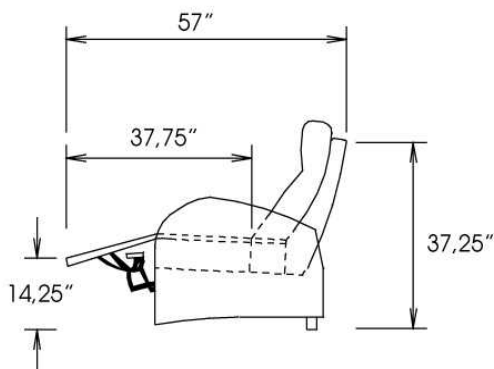

351

Toutes les dimensions indiquées sont au pouce près. Nos produits sont fabriqués à la main et des variations mineures peuvent survenir.
All dimensions indicated are to the nearest inch. Our product is hand-made and minor variations can occur.

R2011-09