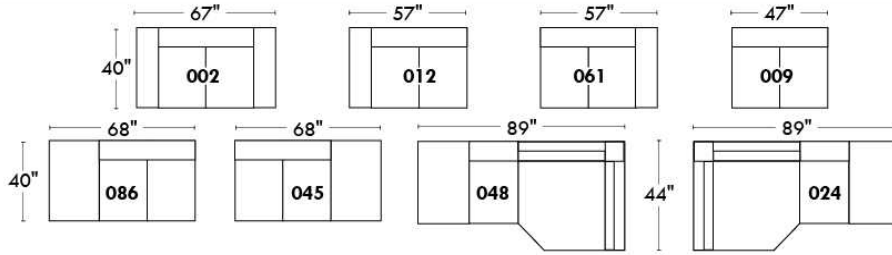

Autres | Others

Siège 23" de large | 23" Seat Width

Fauteuil berçant, pivotant et inclinable
Swivel rocking motion chair

Autres | Others

JESSE

Features: Adjustable headrest included (2 on square corner). Stitching: Small thread in fabric and large flat thread in leather. Memory foam in seat cushions. Lounge chair reclining back items with "Push Back" mechanism. Chairs #043 & #163: Have NO METAL BAR on arm.