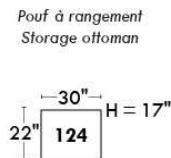

Autres | Others

Siège 23" de large | 23" Seat Width

**Fauteuil berçant,
pivotant et inclinable**
*Swivel rocking
motion chair*

Autres | Others

MONTE-CARLO

Features: Adjustable headrest included with all items (2 with square corner). Stitching: French Stitch. In fabric: small thread & in Leather: Large flat thread. Memory foam in arms & seat cushions. Lounge Chair Reclining Back items with "Push Back" mechanism. Cupholder N/A with this style.