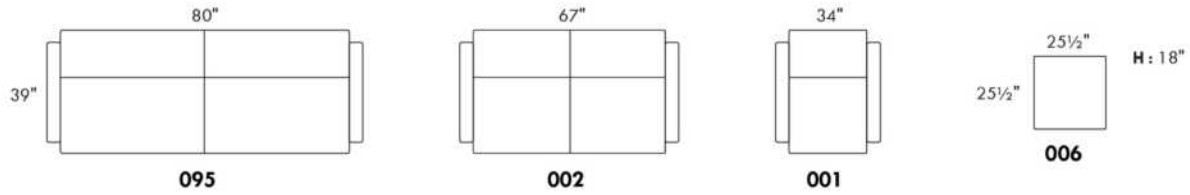

SURF

Hauteur complète 36" | Hauteur de siège 22" | Hauteur devant bras 28½" | Profondeur d'assise 21½"
Total Height 36" | Seat Height 22" | Arm Height 28½" | Seat Depth 21½"

www.jaymar.ca