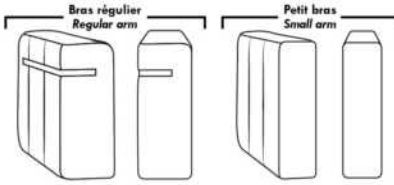

ALEXANDRA

OPTIMA

Spécifications | Specifications

☐ Appui-tête levé / Headrest up
☐ Appui-tête baissé / Headrest down
☐ Complètement incliné / Fully reclined

(A) Hauteur complète 40" / Total Height
(B) Hauteur appui-tête baissé 33" / Height headrest down
(C) Hauteur du bras 24" / Arm Height
(D) Hauteur du siège 19,5" / Seat height
(E) Profondeur inclinée 65" / Depth fully reclined
(F) Profondeur d'assise 20" ou/ou 22" / Seat depth
(G) Profondeur appui-tête monté 36" / Depth with headrest up

Siège 30" de large | 30" Seat Width

Siège 23" de large | 23" Seat Width

Autres | Others

Fauteuil berçant, pivotant et inclinable / **Swivel, rocking motion chair**

N'est pas un mécanisme protège-mur / Not a wall hugger mechanism

Dégagement mural: 16" / Wall clearance: 16"

30" Populaires | Popular CONFIGURATIONS 23"