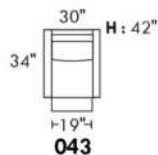

Fauteuil berçant, pivotant et inclinable
Swivel and rocking motion chair