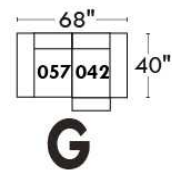

Autres | Others

Siège 23" de large | 23" Seat Width

Fauteuil berçant, pivotant et inclinable
Swivel rocking motion chair

Autres | Others

JESSE

Features: Adjustable headrest included (2 on square corner). Stitching: Small thread in fabric and large flat thread in leather. Memory foam in seat cushions. Lounge chair reclining back items with "Push Back" mechanism. Chairs #043 & #163: Have NO METAL BAR on arm.