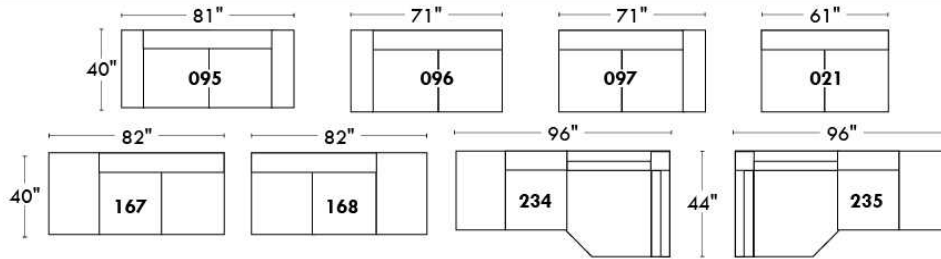

Siège 30" de large | 30" Seat Width