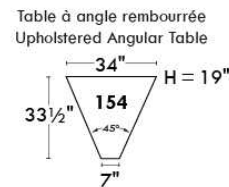

Autres | Others

Siège 23" de large | 23" Seat Width

Fauteuil berçant,
pivotant et inclinable

Swivel rocking
motion chair

Autres | Others

JULIANNE

Features: Adjustable headrest included with all items (2 with square corner). Headrest STATIONARY on Wedge (050). Stitching: Small "French Stitch" in fabric & in leather. Swivel Rocking Recliner Chairs (items: 043 & 163 only): Seat cushions with 1" memory foam. Lounge Chair Reclining Back items with "Push Back" mechanism; wall distance: 10".