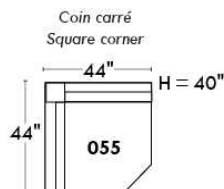

Autres | Others

Siège 23" de large | 23" Seat Width

Fauteuil berçant, pivotant et inclinable
Swivel rocking motion chair

Autres | Others

JESSE

Features: Adjustable headrest included (2 on square corner). Stitching: Small thread in fabric and large flat thread in leather. Memory foam in seat cushions. Lounge chair reclining back items with "Push Back" mechanism. Chairs #043 & #163: Have NO METAL BAR on arm.