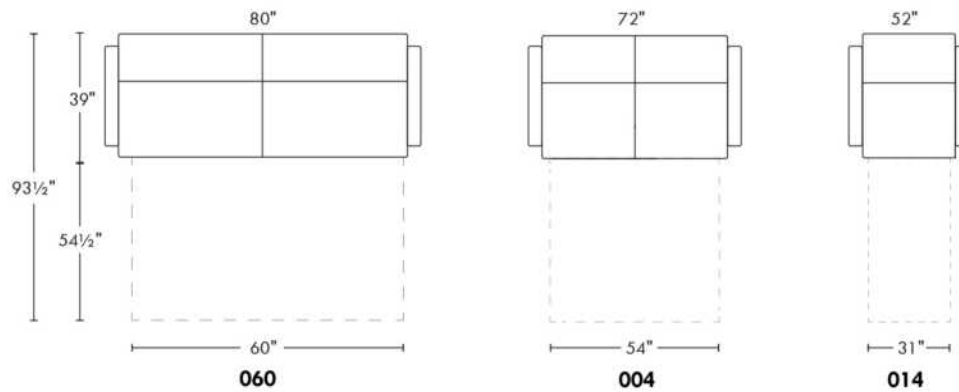

SURF

Hauteur complète 36" | Hauteur de siège 22" | Hauteur devant bras 28½" | Profondeur d'assise 21½"
Total Height 36" | Seat Height 22" | Arm Height 28½" | Seat Depth 21½"

www.jaymar.ca