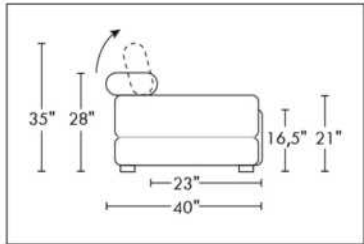

PARIS

Hauteur complète 28"/35" | Hauteur de siège 16½" | Hauteur devant bras 21" | Profondeur d'assise 23"
Total Height 28"/35" | Seat Height 16½" | Arm Height 21" | Seat Depth 23"