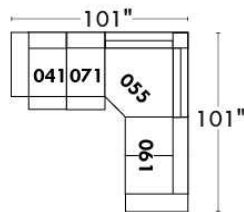

Autres | Others

Siège 23" de large | 23" Seat Width

**Fauteuil berçant,
pivotant et inclinable**
*Swivel rocking
motion chair*

Autres | Others

MONTE-CARLO

Features: Adjustable headrest included with all items (2 with square corner). Stitching: French Stitch. In fabric: small thread & in Leather: Large flat thread. Memory foam in arms & seat cushions. Lounge Chair Reclining Back items with "Push Back" mechanism. Cupholder N/A with this style.