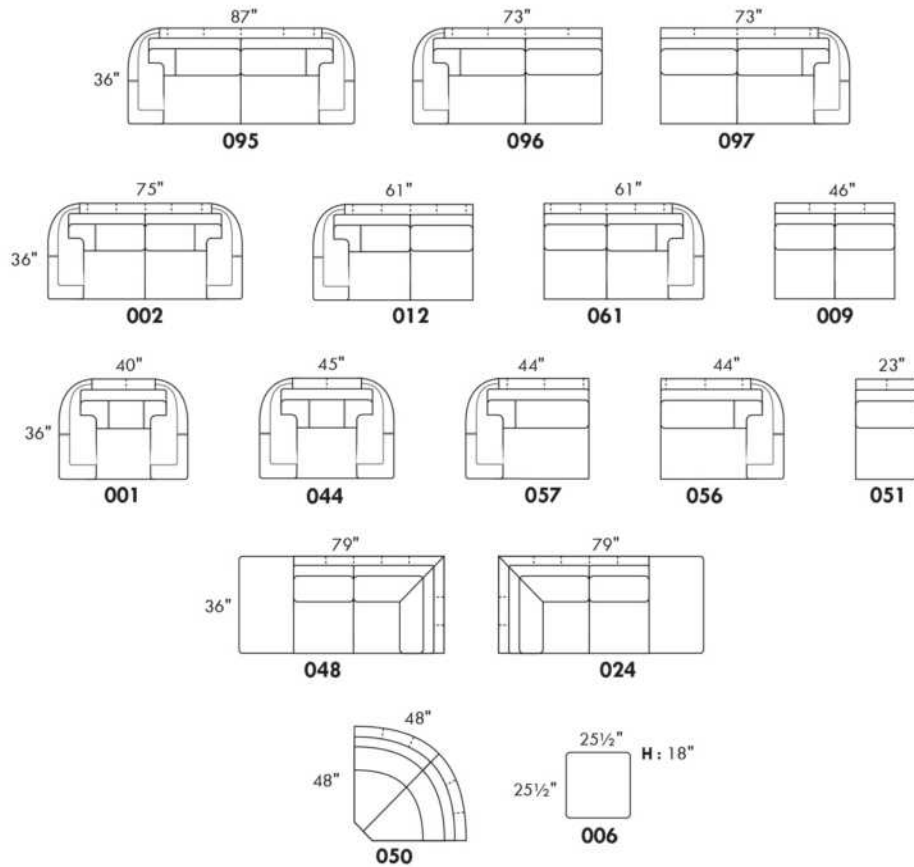

Hauteur complète 35" | Hauteur de siège 19" | Hauteur devant bras 23" | Profondeur d'assise 20"
Total Height 35" | Seat Height 19" | Arm Height 23" | Seat Depth 20"