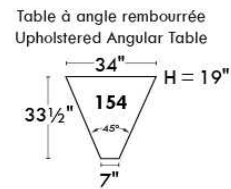

Autres | Others

Siège 23" de large | 23" Seat Width

**Fauteuil berçant,
pivotant et inclinable**
*Swivel rocking
motion chair*

Autres | Others

MONTE-CARLO

Features: Adjustable headrest included with all items (2 with square corner). Stitching: French Stitch. In fabric: small thread & in Leather: Large flat thread. Memory foam in arms & seat cushions. Lounge Chair Reclining Back items with "Push Back" mechanism. Cupholder N/A with this style.