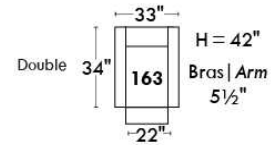

Autres | Others

Siège 23" de large | 23" Seat Width

**Fauteuil berçant,
pivotant et inclinable**
*Swivel rocking
motion chair*

Autres | Others

MONTE-CARLO

Features: Adjustable headrest included with all items (2 with square corner). Stitching: French Stitch. In fabric: small thread & in Leather: Large flat thread. Memory foam in arms & seat cushions. Lounge Chair Reclining Back items with "Push Back" mechanism. Cupholder N/A with this style.