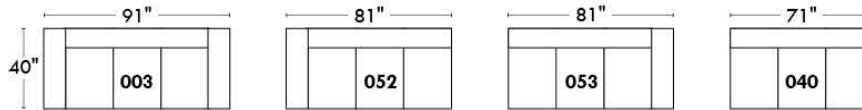

Autres | Others

Siège 23" de large | 23" Seat Width

Fauteuil berçant, pivotant et inclinable
Swivel rocking motion chair

Autres | Others

JESSE

Features: Adjustable headrest included (2 on square corner). Stitching: Small thread in fabric and large flat thread in leather. Memory foam in seat cushions. Lounge chair reclining back items with "Push Back" mechanism. Chairs #043 & #163: Have NO METAL BAR on arm.