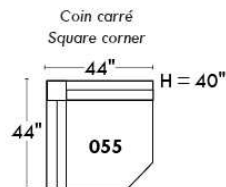

Autres | Others

Siège 23" de large | 23" Seat Width

Fauteuil berçant,
pivotant et inclinable

Swivel rocking
motion chair

Autres | Others

JULIANNE

Features: Adjustable headrest included with all items (2 with square corner). Headrest STATIONARY on Wedge (050). Stitching: Small "French Stitch" in fabric & in leather. Swivel Rocking Recliner Chairs (items: 043 & 163 only): Seat cushions with 1" memory foam. Lounge Chair Reclining Back items with "Push Back" mechanism; wall distance: 10".