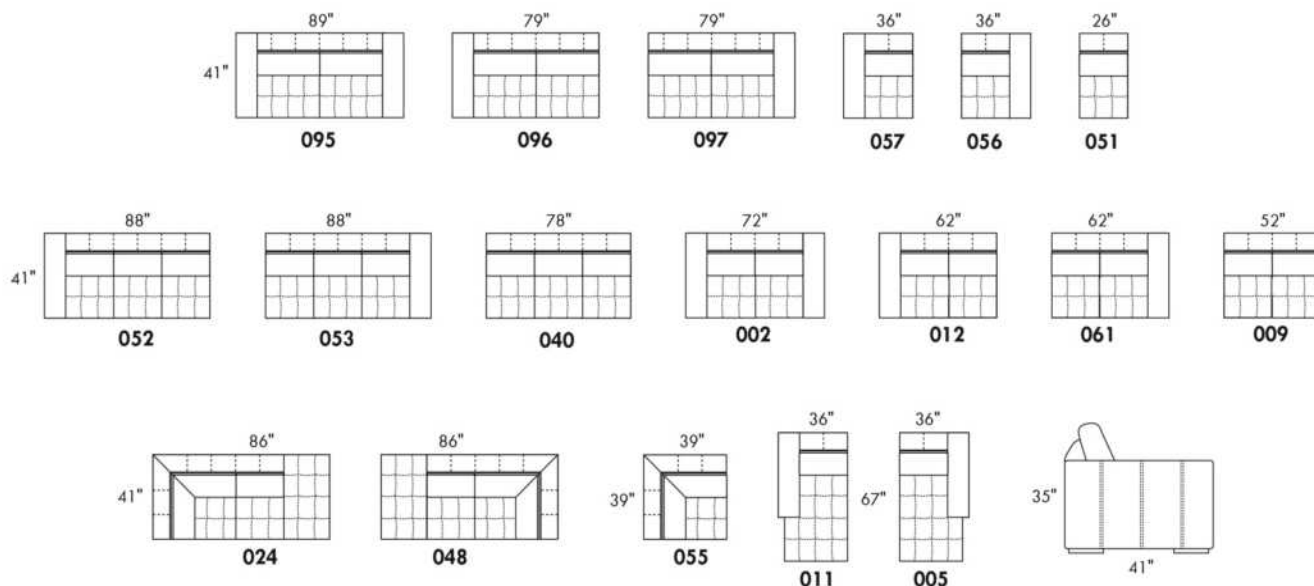

BARCELONA

www.jaymar.ca