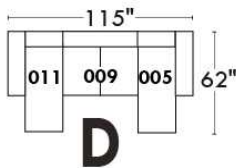

Autres | Others