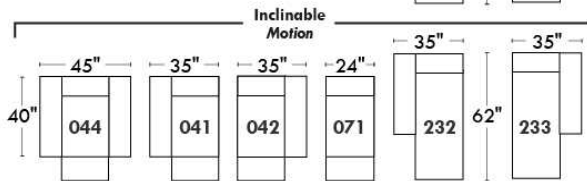

Autres | Others

Siège 23" de large | 23" Seat Width

Fauteuil berçant, pivotant et inclinable
Swivel rocking motion chair

Autres | Others

MELBOURNE

FEATURES:

*Wall hugger power recliners with full footrest (manual n/a). Manual adjustable headrest on all items (2 on square corner & stationary on wedge). Seat cushions with shaped foam + 1" layer of memory foam on top; arm with memory foam. Stitching: Small thread in fabric & large flat thread in leather. Lounge chair reclining back items with "Push Back" mechanism; wall clearance 10".