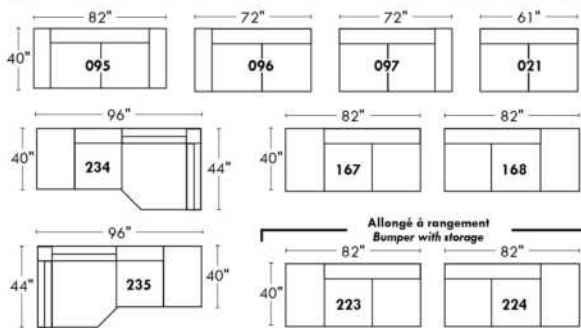

Siège 30" de large | 30" Seat Width