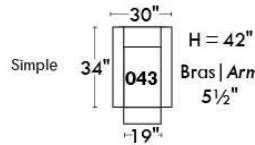

Autres | Others

Siège 23" de large | 23" Seat Width

Fauteuil berçant,
pivotant et inclinable

Swivel rocking
motion chair

Autres | Others

JULIANNE

Features: Adjustable headrest included with all items (2 with square corner). Headrest STATIONARY on Wedge (050). Stitching: Small "French Stitch" in fabric & in leather. Swivel Rocking Recliner Chairs (items: 043 & 163 only): Seat cushions with 1" memory foam. Lounge Chair Reclining Back items with "Push Back" mechanism; wall distance: 10".