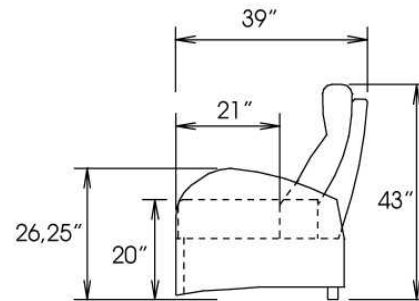

351

Toutes les dimensions indiquées sont au pouce près. Nos produits sont fabriqués à la main et des variations mineures peuvent survenir.
All dimensions indicated are to the nearest inch. Our product is hand-made and minor variations can occur.

R2011-09