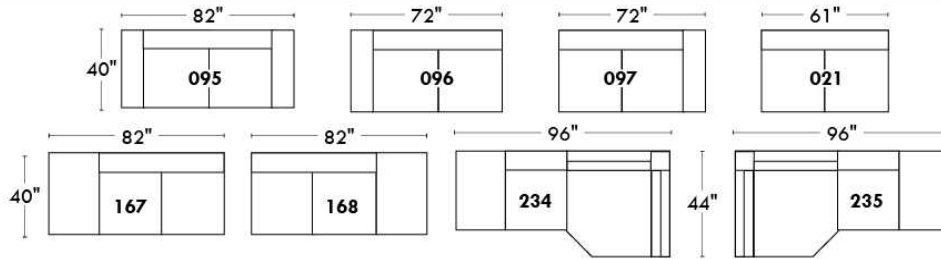

Siège 30" de large | 30" Seat Width