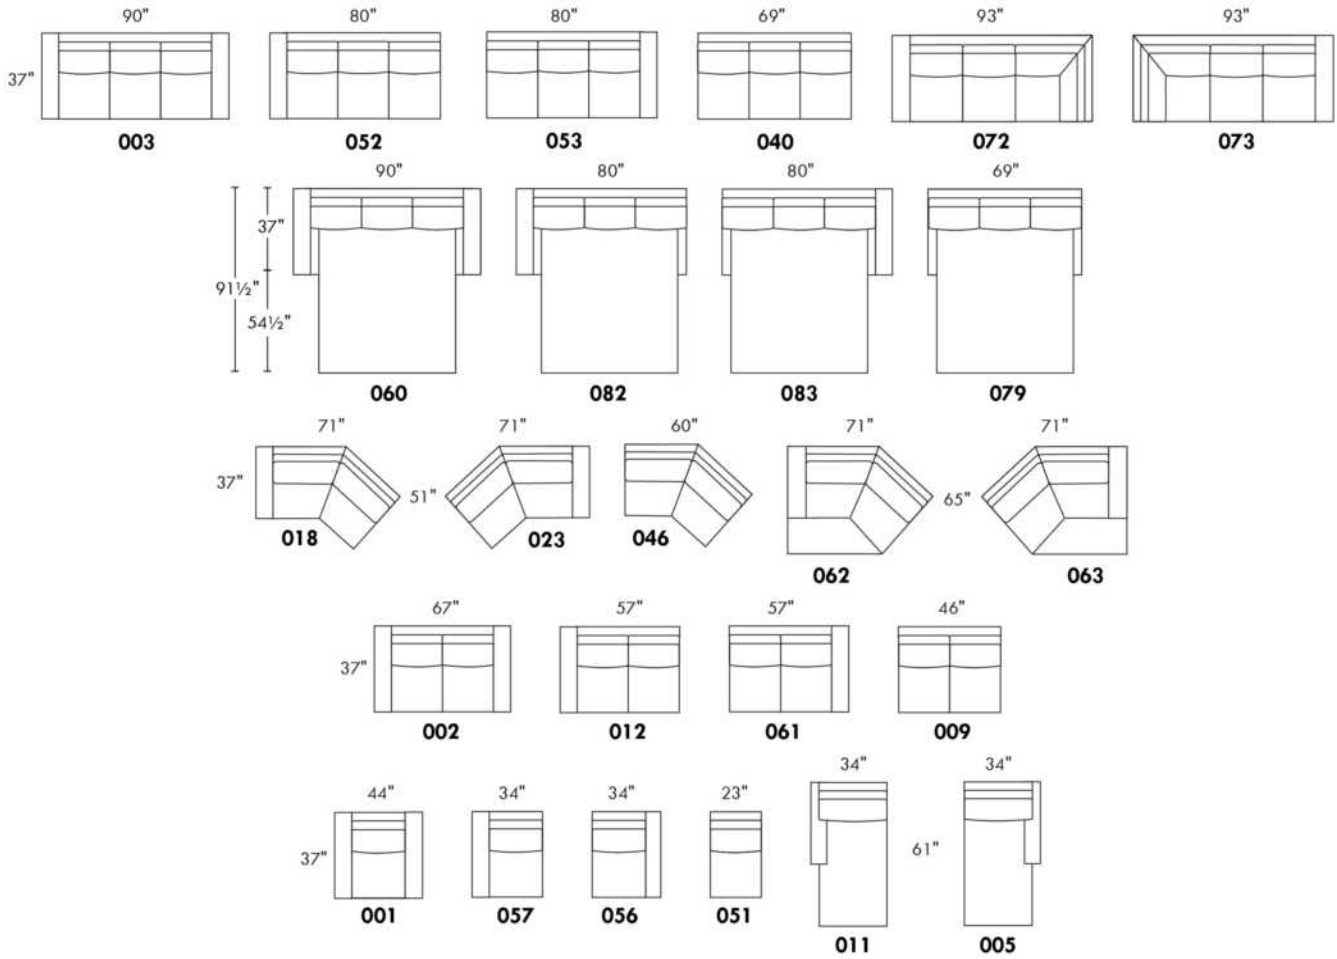

TRISTAN

Hauteur complète 35" | Hauteur de siège 19" | Profondeur d'assise 21"/22"
Total Height 35" | Seat Height 19" | Seat Depth 21"/22"

www.jaymar.ca