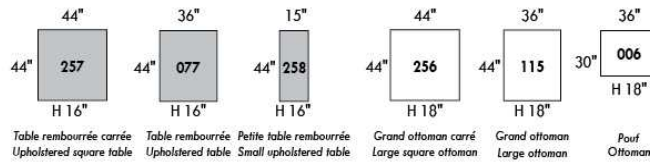

Mélanger & agencer!
Mix & Match!

Populaires | Popular CONFIGURATIONS