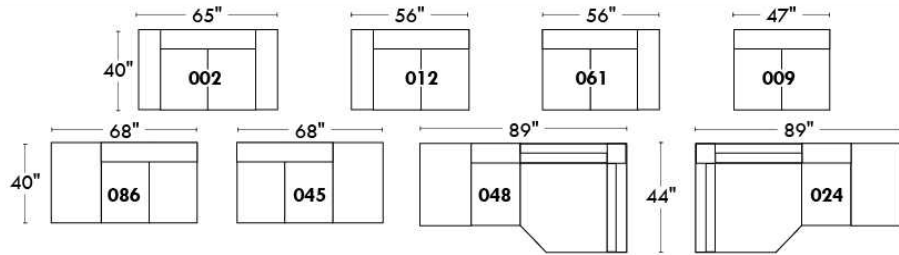

Autres | Others

Siège 23" de large | 23" Seat Width

**Fauteuil berçant,
pivotant et inclinable**
*Swivel rocking
motion chair*

Autres | Others

MONTE-CARLO

Features: Adjustable headrest included with all items (2 with square corner). Stitching: French Stitch. In fabric: small thread & in Leather: Large flat thread. Memory foam in arms & seat cushions. Lounge Chair Reclining Back items with "Push Back" mechanism. Cupholder N/A with this style.