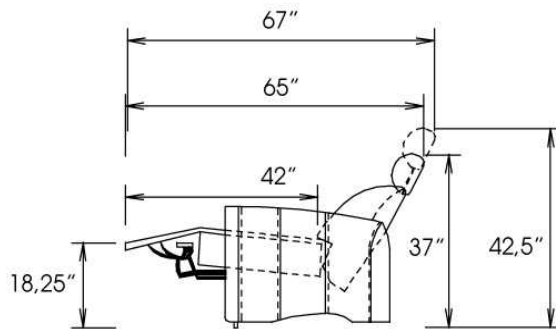

352

Toutes les dimensions indiquées sont au pouce près. Nos produits sont fabriqués à la main et des variations mineures peuvent survenir.
All dimensions indicated are to the nearest inch. Our product is hand-made and minor variations can occur.

RZ011-09