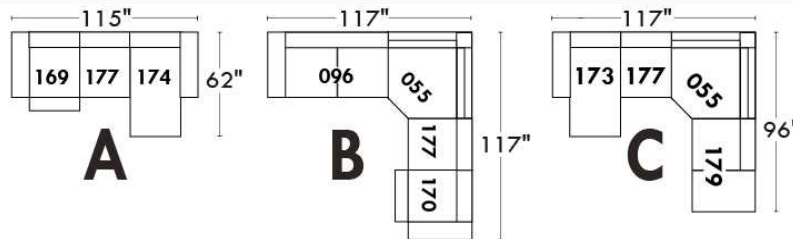

Autres | Others

Siège 23" de large | 23" Seat Width

Fauteuil berçant, pivotant et inclinable
Swivel rocking motion chair

Autres | Others

MELBOURNE

FEATURES:

*Wall hugger power recliners with full footrest (manual n/a). Manual adjustable headrest on all items (2 on square corner & stationary on wedge). Seat cushions with shaped foam + 1" layer of memory foam on top; arm with memory foam. Stitching: Small thread in fabric & large flat thread in leather. Lounge chair reclining back items with "Push Back" mechanism; wall clearance 10".