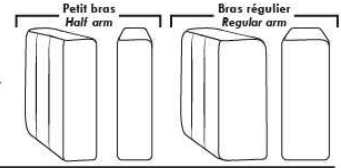

Autres | Others

Siège 23" de large | 23" Seat Width

Fauteuil berçant, pivotant et inclinable
Swivel rocking motion chair

Autres | Others

JESSE

Features: Adjustable headrest included (2 on square corner). Stitching: Small thread in fabric and large flat thread in leather. Memory foam in seat cushions. Lounge chair reclining back items with "Push Back" mechanism. Chairs #043 & #163: Have NO METAL BAR on arm.