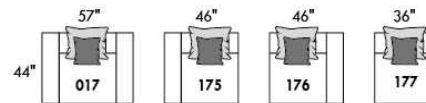

FASHION II

COUSSINS CARRÉS - DOS APPARENT
SQUARE CUSHIONS - VISBLE BACK

833 26 x 7 x 19
834 16 x 6 x 16