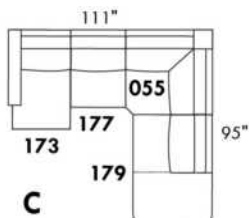

CONFIGURATIONS