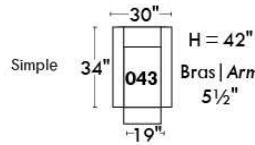

Autres | Others

Siège 23" de large | 23" Seat Width

**Fauteuil berçant,
pivotant et inclinable**
*Swivel rocking
motion chair*

Autres | Others

MONTE-CARLO

Features: Adjustable headrest included with all items (2 with square corner). Stitching: French Stitch. In fabric: small thread & in Leather: Large flat thread. Memory foam in arms & seat cushions. Lounge Chair Reclining Back items with "Push Back" mechanism. Cupholder N/A with this style.