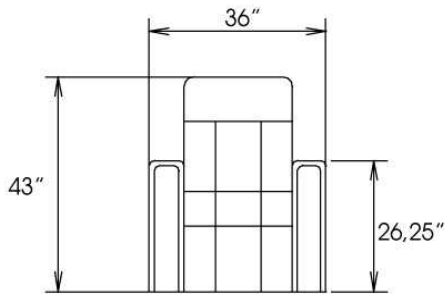

351

Toutes les dimensions indiquées sont au pouce près. Nos produits sont fabriqués à la main et des variations mineures peuvent survenir.
All dimensions indicated are to the nearest inch. Our product is hand-made and minor variations can occur.

R2011-09