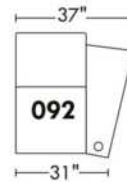

42444

home
theatre series

Hauteur avant bras : 24"
Hauteur siège : 18"
Profondeur d'assise : 22 1/2"
Arm Height : 24"
Seat Height : 18"
Seat Depth : 22 1/2"