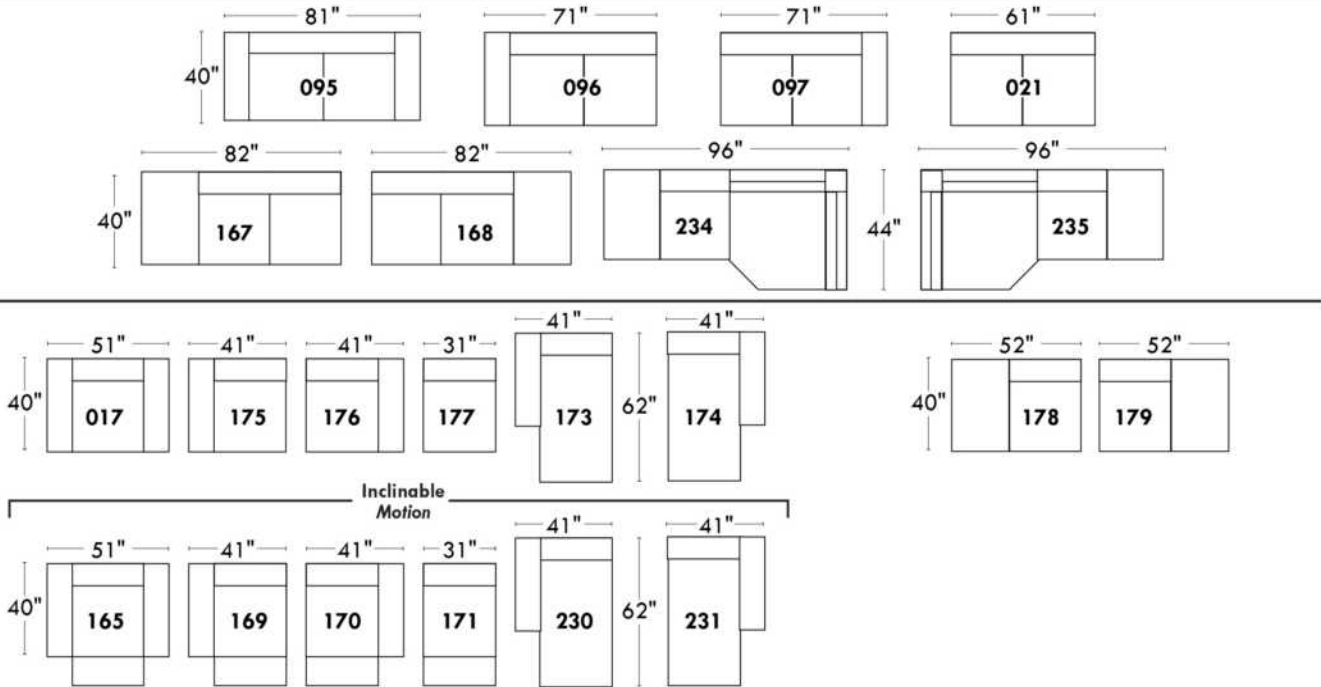

Items avec siège de 30" | Items with 30" seat