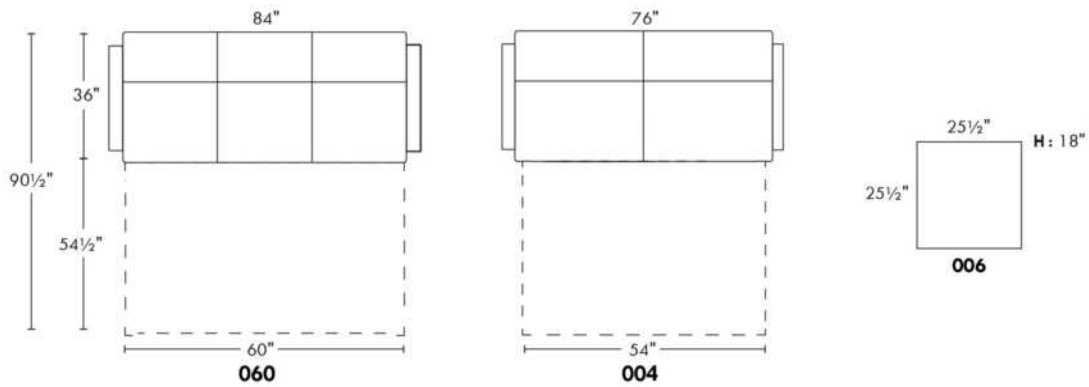

MIAMI

Hauteur complète 35" | Hauteur de siège 19" | Hauteur devant bras 26" | Profondeur d'assise 21"
Total Height 35" | Seat Height 19" | Arm Height 26" | Seat Depth 21"

www.jaymar.ca