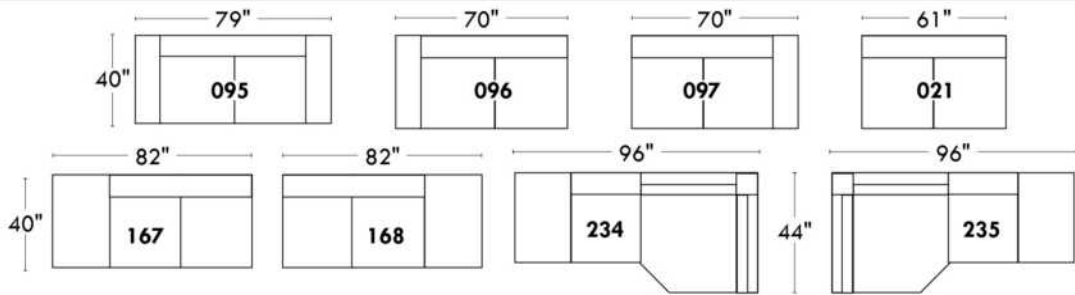

Items avec siège de 30" | Items with 30" seat