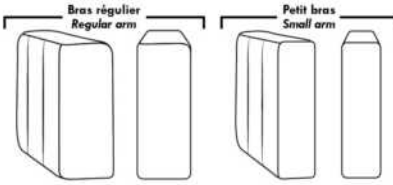

BRUXELLES

OPTIMA