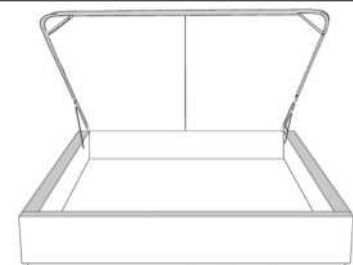

Avec rangement | With Storage
430-431-432-433