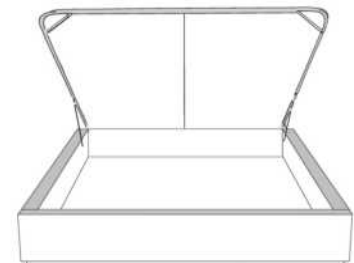

Avec rangement | With Storage
430-431-432-433