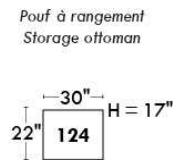

Autres | Others

Siège 23" de large | 23" Seat Width

Fauteuil berçant, pivotant et inclinable
Swivel rocking motion chair

Autres | Others

JESSE

Features: Adjustable headrest included (2 on square corner). Stitching: Small thread in fabric and large flat thread in leather. Memory foam in seat cushions. Lounge chair reclining back items with "Push Back" mechanism. Chairs #043 & #163: Have NO METAL BAR on arm.