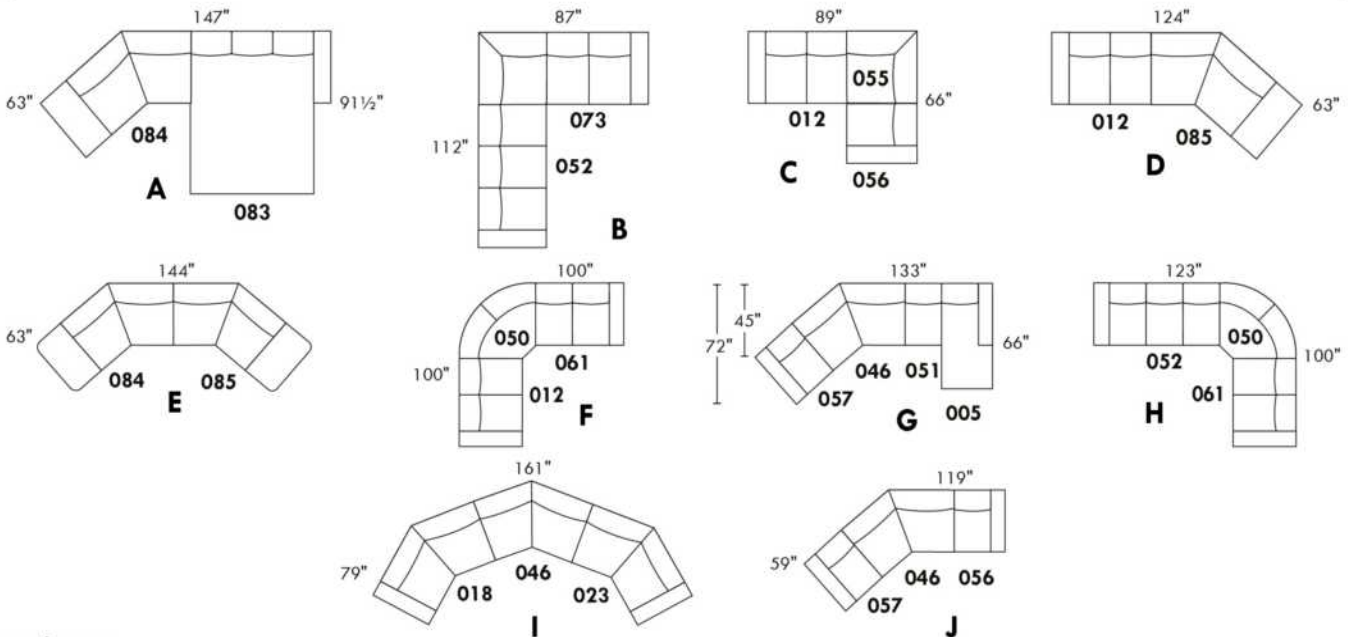

CONFIGURATIONS