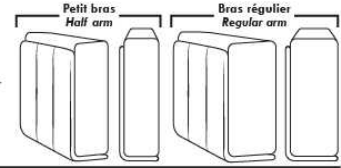

Siège 30" de large | 30" Seat Width

Spécifications | Specifications

- ☐ Appui-tête levé / Headrest up
- ☐ Appui-tête baissé / Headrest down
- ☐ Complètement incliné / Fully reclined

- (A) Hauteur complète 39" / Total Height
- (B) Hauteur appui-tête baissé 30" / Height headrest down
- (C) Hauteur du bras 24" / Arm Height
- (D) Hauteur du siège 19,5" / Seat height
- (E) Profondeur inclinée 63" / Depth fully reclined
- (F) Profondeur d'assise 20" / Seat depth

Autres | Others