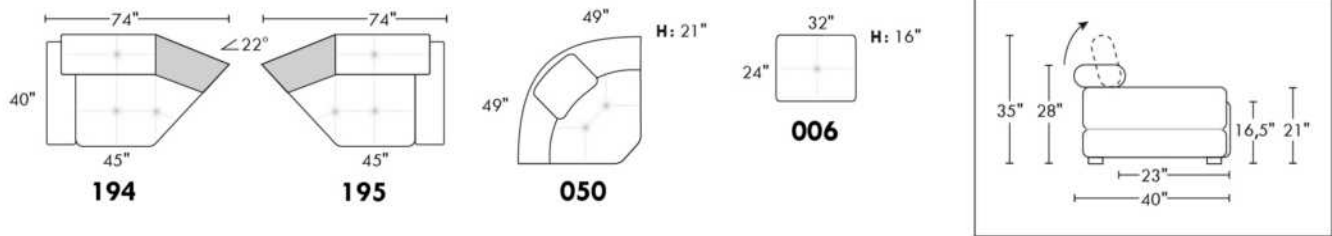

PARIS

Hauteur complète 28"/35" | Hauteur de siège 16½" | Hauteur devant bras 21" | Profondeur d'assise 23"
Total Height 28"/35" | Seat Height 16½" | Arm Height 21" | Seat Depth 23"