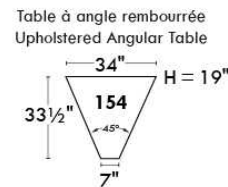

Autres | Others

Siège 23" de large | 23" Seat Width

Fauteuil berçant, pivotant et inclinable
Swivel rocking motion chair

Autres | Others

JESSE

Features: Adjustable headrest included (2 on square corner). Stitching: Small thread in fabric and large flat thread in leather. Memory foam in seat cushions. Lounge chair reclining back items with "Push Back" mechanism. Chairs #043 & #163: Have NO METAL BAR on arm.