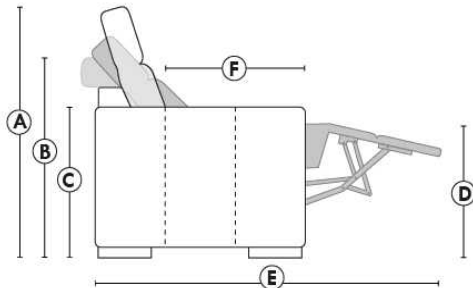

Spécifications | Specifications

- ☐ Appui-tête levé / Headrest up
- ☐ Appui-tête baissé / Headrest down
- ☐ Complètement incliné / Fully reclined

- (A) Hauteur complète 39" / Total Height
- (B) Hauteur appui-tête baissé 30" / Height headrest down
- (C) Hauteur du bras 24" / Arm Height
- (D) Hauteur du siège 19,5" / Seat height
- (E) Profondeur inclinée 63" / Depth fully reclined
- (F) Profondeur d'assise 20" / Seat depth

Autres | Others