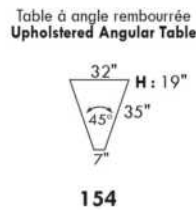

Hauteur complète 42" | Hauteur de siège 19"/20" | Hauteur devant bras 24" | Profondeur d'assise 21"
Total Height 42" | Seat Height 19"/20" | Arm Height 24" | Seat Depth 21"

SIÈGE 30" DE LARGE | 30" SEAT WIDTH

SIÈGE 22" DE LARGE | 22" SEAT WIDTH