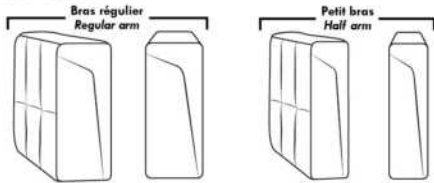

SYDNEY

OPTIMA