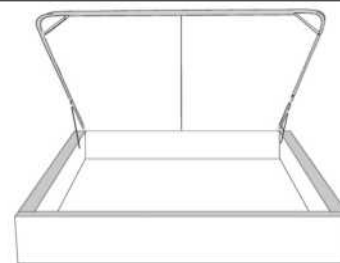

Avec rangement | With Storage
430-431-432-433