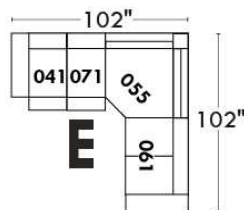

Autres | Others

Siège 23" de large | 23" Seat Width

Fauteuil berçant, pivotant et inclinable
Swivel rocking motion chair

Autres | Others

JESSE

Features: Adjustable headrest included (2 on square corner). Stitching: Small thread in fabric and large flat thread in leather. Memory foam in seat cushions. Lounge chair reclining back items with "Push Back" mechanism. Chairs #043 & #163: Have NO METAL BAR on arm.