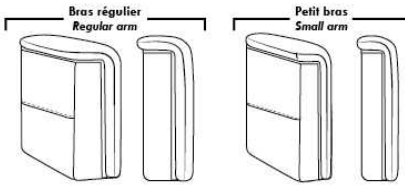

MELBOURNE

OPTIMA

Spécifications | Specifications

- ☐ Appui-tête levé / Headrest up
- ☐ Appui-tête baissé / Headrest down
- ☐ Complètement incliné / Fully reclined

- (A) Hauteur complète 40" / Total Height
- (B) Hauteur appui-tête baissé 33" / Height headrest down
- (C) Hauteur du bras 24,5" / Arm Height
- (D) Hauteur du siège 19,5" / Seat height
- (E) Profondeur inclinée 65" / Depth fully reclined
- (F) Profondeur d'assise 20" ou/ou 22" / Seat depth
- (G) Profondeur appui-tête monté 36" / Depth with headrest up

Siège 30" de large | 30" Seat Width

Siège 23" de large | 23" Seat Width

Autres | Others

Fauteuil berçant, pivotant et inclinable / **Swivel, rocking motion chair**
N'est pas un mécanisme protège-mur / Not a wall hugger mechanism
Dégagement mural: 16" / Wall clearance: 16"

30" Populaires | Popular CONFIGURATIONS 23"