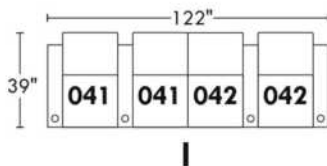

Configurations