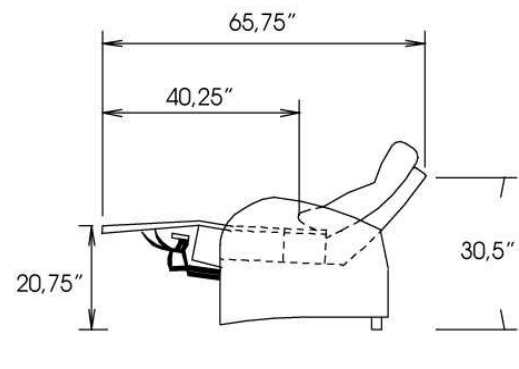

351

Toutes les dimensions indiquées sont au pouce près. Nos produits sont fabriqués à la main et des variations mineures peuvent survenir.
All dimensions indicated are to the nearest inch. Our product is hand-made and minor variations can occur.

R2011-09