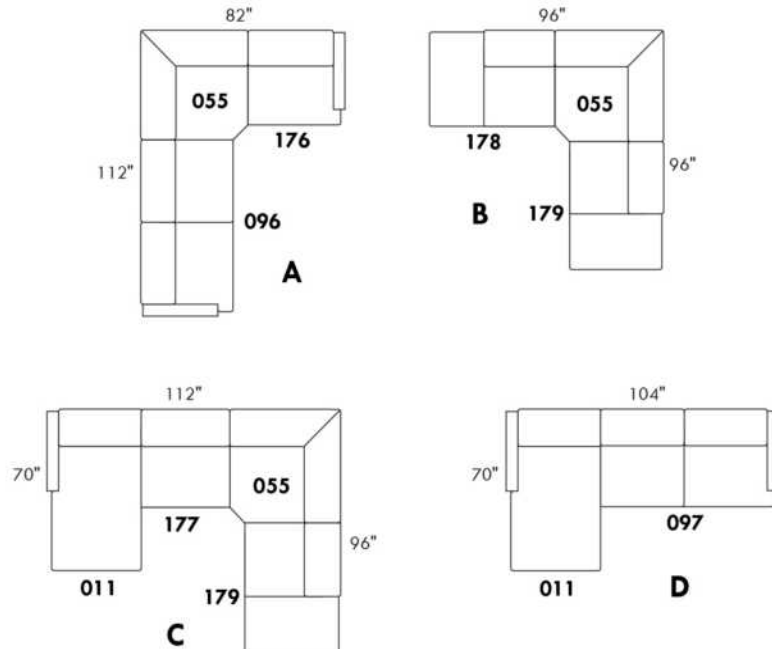

CONFIGURATIONS