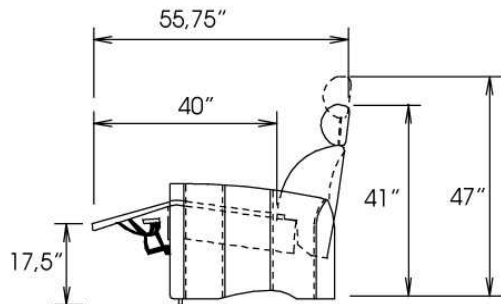

352

Toutes les dimensions indiquées sont au pouce près. Nos produits sont fabriqués à la main et des variations mineures peuvent survenir.
All dimensions indicated are to the nearest inch. Our product is hand-made and minor variations can occur.

RZ011-09