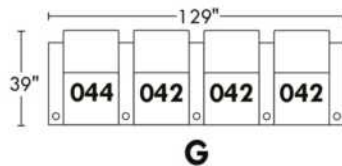

Configurations