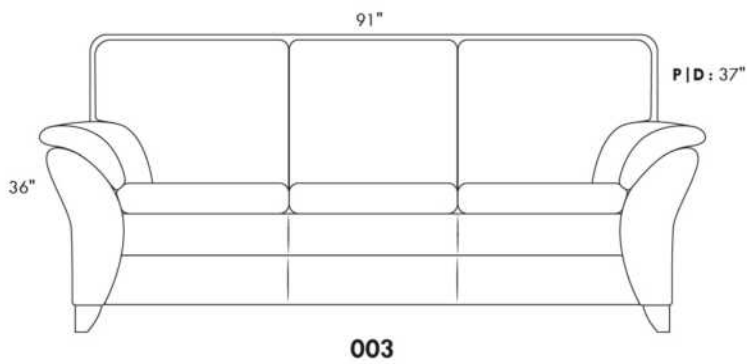

GARBO

Hauteur de siège 18" | Hauteur devant bras 27" | Profondeur d'assise 21"
Seat Height 18" | Arm Height 27" | Seat Depth 21"

www.jaymar.ca