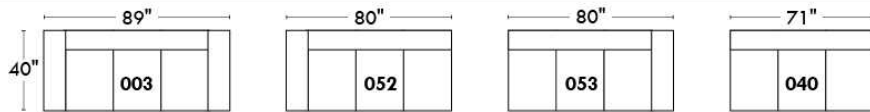

Autres | Others

Siège 23" de large | 23" Seat Width

**Fauteuil berçant,
pivotant et inclinable**
*Swivel rocking
motion chair*

Autres | Others

MONTE-CARLO

Features: Adjustable headrest included with all items (2 with square corner). Stitching: French Stitch. In fabric: small thread & in Leather: Large flat thread. Memory foam in arms & seat cushions. Lounge Chair Reclining Back items with "Push Back" mechanism. Cupholder N/A with this style.