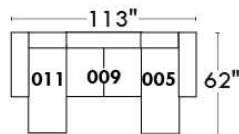

Autres | Others

Siège 23" de large | 23" Seat Width

**Fauteuil berçant,
pivotant et inclinable**
*Swivel rocking
motion chair*

Autres | Others

MONTE-CARLO

Features: Adjustable headrest included with all items (2 with square corner). Stitching: French Stitch. In fabric: small thread & in Leather: Large flat thread. Memory foam in arms & seat cushions. Lounge Chair Reclining Back items with "Push Back" mechanism. Cupholder N/A with this style.