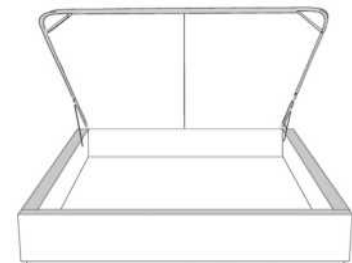

Avec rangement | With Storage
430-431-432-433