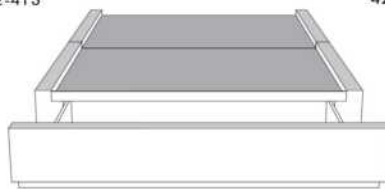

**Rangement à tiroir frontal
With Front Drawer**
440-441-442
Base lit simple N/D | Single base N/A