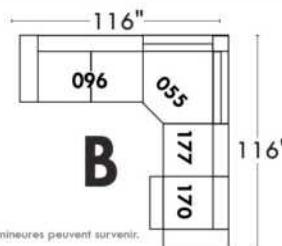

Autres | Others