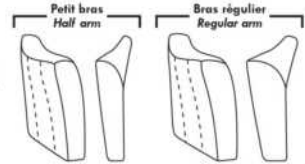

Items avec siège de 30" | Items with 30" seat

Spécifications | Specifications

- ☐ Appui-tête levé / Headrest up
- ☐ Appui-tête baissé / Headrest down
- ☐ Complètement incliné / Fully reclined
- (A) Hauteur complète 40" / Total Height
- (B) Hauteur appui-tête baissé 33" / Height headrest down
- (C) Hauteur du bras 23" / Arm Height
- (D) Hauteur du siège 19,5" / Seat height
- (E) Profondeur incliné 65" / Depth fully reclined
- (F) Profondeur d'assise 20" ou/ou 22" / Seat depth

Autres | Others

www.jaymar.ca