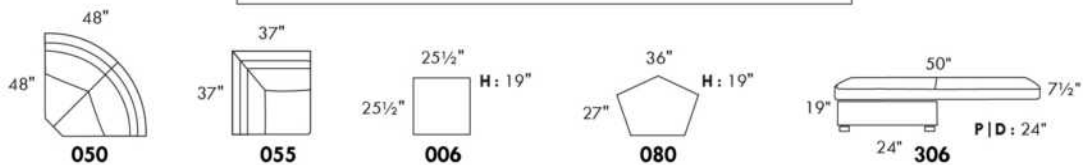

TRISTAN

Hauteur complète 35" | Hauteur de siège 19" | Profondeur d'assise 21"/22"
Total Height 35" | Seat Height 19" | Seat Depth 21"/22"

www.jaymar.ca