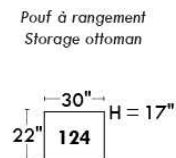

Autres | Others

Siège 23" de large | 23" Seat Width

**Fauteuil berçant,
pivotant et inclinable**
*Swivel rocking
motion chair*

Autres | Others

MONTE-CARLO

Features: Adjustable headrest included with all items (2 with square corner). Stitching: French Stitch. In fabric: small thread & in Leather: Large flat thread. Memory foam in arms & seat cushions. Lounge Chair Reclining Back items with "Push Back" mechanism. Cupholder N/A with this style.