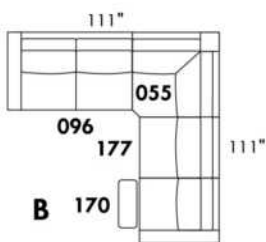

CONFIGURATIONS