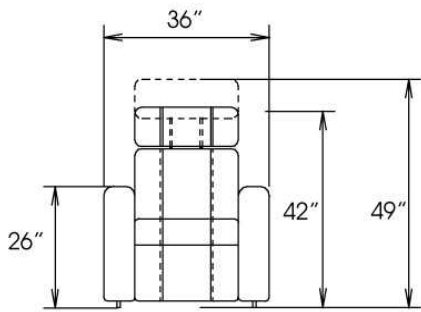

352

Toutes les dimensions indiquées sont au pouce près. Nos produits sont fabriqués à la main et des variations mineures peuvent survenir.
All dimensions indicated are to the nearest inch. Our product is hand-made and minor variations can occur.

RZ011-09