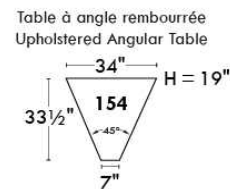

Autres | Others

Siège 23" de large | 23" Seat Width

**Fauteuil berçant,
pivotant et inclinable**
*Swivel rocking
motion chair*

Autres | Others

MONTE-CARLO

Features: Adjustable headrest included with all items (2 with square corner). Stitching: French Stitch. In fabric: small thread & in Leather: Large flat thread. Memory foam in arms & seat cushions. Lounge Chair Reclining Back items with "Push Back" mechanism. Cupholder N/A with this style.