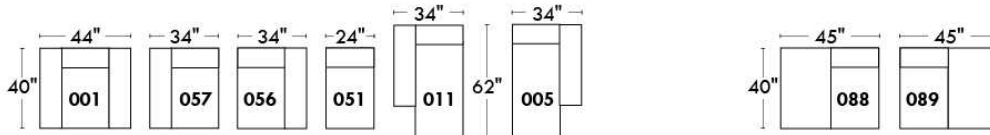

Autres | Others

Siège 23" de large | 23" Seat Width

Fauteuil berçant, pivotant et inclinable
Swivel rocking motion chair

Autres | Others

JESSE

Features: Adjustable headrest included (2 on square corner). Stitching: Small thread in fabric and large flat thread in leather. Memory foam in seat cushions. Lounge chair reclining back items with "Push Back" mechanism. Chairs #043 & #163: Have NO METAL BAR on arm.