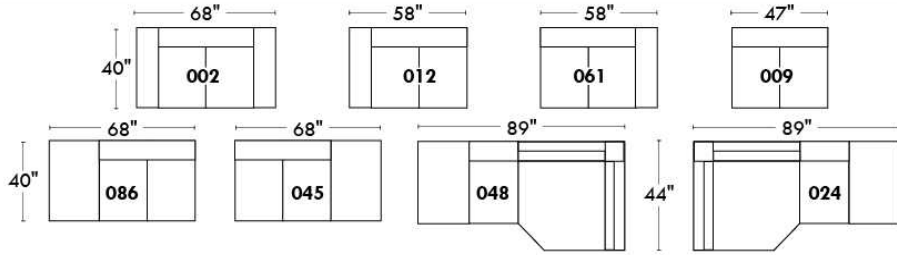

Siège 23" de large | 23" Seat Width

**Fauteuil berçant,
pivotant et inclinable**
**Swivel rocking
motion chair**

Autres | Others