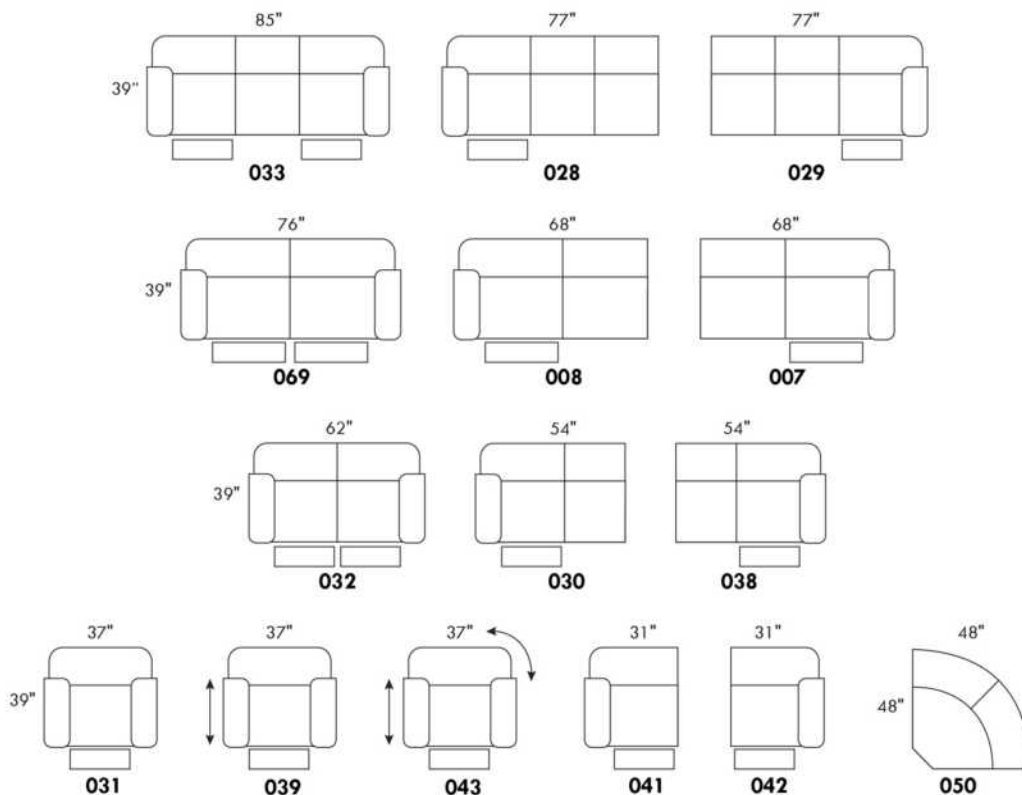

32848

Hauteur complète 38" | Hauteur de siège 19" | Hauteur devant bras 24" | Profondeur d'assise 21"
Total Height 38" | Seat Height 19" | Arm Height 24" | Seat Depth 21"