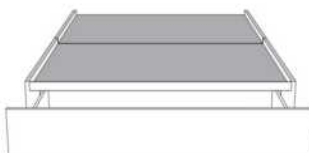

**Rangement à tiroir frontal
With Front Drawer**
540-541-542
Base lit simple N/D | Single base N/A