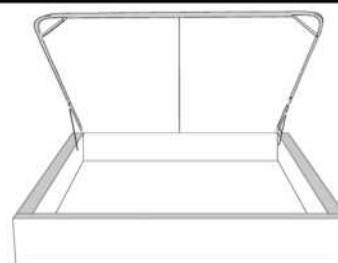

Avec rangement | With Storage
430-431-432-433