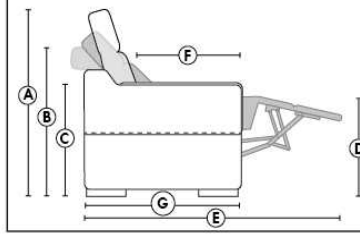

1. ☐ Appui-tête levé / Headrest up
   - ☐ Appui-tête baissé / Headrest down
   - ☐ Complètement incliné / Fully reclined
- (A) Hauteur complète 40" / Total Height
  (B) Hauteur appui-tête baissé 33" / Height headrest down
  (C) Hauteur du bras 24,5" / Arm Height
  (D) Hauteur du siège 19,5" / Seat height
  (E) Profondeur inclinée 65" / Depth fully reclined
  (F) Profondeur d'assise 20" ou/ou 22" / Seat depth
  (G) Profondeur appui-tête monté 36" / Depth with headrest up

Siège 30" de large | 30" Seat Width

Siège 23" de large | 23" Seat Width

Autres | Others

Fauteuil berçant, pivotant et inclinable
Swivel, rocking motion chair
N'est pas un mécanisme protège-mur / Not a wall hugger mechanism
Dégagement mural: 16" / Wall clearance: 16"

30" Populaires | Popular CONFIGURATIONS 23"