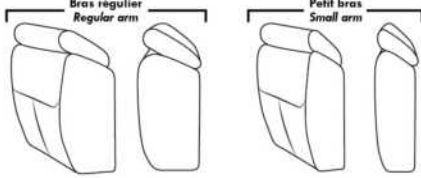

VENICE

OPTIMA

Spécifications | Specifications

☐ Appui-tête levé / Headrest up
☐ Appui-tête baissé / Headrest down
☐ Complètement incliné / Fully reclined

(A) Hauteur complète 40" Total Height
(B) Hauteur appui-tête baissé 33" Height headrest down
(C) Hauteur du bras 22,5" Arm Height
(D) Hauteur du siège 19,5" Seat height
(E) Profondeur inclinée 65" Depth fully reclined
(F) Profondeur d'assise 20" ou/ or 22" Seat depth
(G) Profondeur appui-tête monté 36" Depth with headrest up

Siège 30" de large | 30" Seat Width

83" 72" 72" 61"
40" 095 096 097 021
96" 82" 82"
40" 234 167 168
44"
96" 82" 82"
44" 235 223 224
Allongé à rangement / Bumper with storage
53" 42" 42" 31" 42" 42"
40" 017 175 176 177 173 174
42"/44" Profondeur Depth
Inclinable / Motion   Dos inclinable / Push back
53" 42" 42" 31" 42" 42"
40" 165 169 170 171 230 231
42"/44" Profondeur Depth
Allongé à rangement / Bumper with storage
52" 52" 52" 52"
40" 178 179 221 222

Siège 23" de large | 23" Seat Width

69" 58" 58" 47"
40" 002 012 061 009
68" 68" 89" 89"
40" 086 045 048 024
44"
68" 68"
40" 186 187
Allongé à rangement / Bumper with storage
46" 35" 35" 24" 35" 35"
40" 001 057 056 051 011 005
42"/44" Profondeur Depth
45" 45"
40" 088 089
Inclinable / Motion   Allongé à rangement / Bumper with storage
46" 35" 35" 24" 35" 35"
40" 044 041 042 071 232 233
42"/44" Profondeur Depth
45" 45"
40" 188 189
93" 82" 82" 71"
40" 003 052 053 040

Autres | Others

Fauteuil berçant, pivotant et inclinable / **Swivel, rocking motion chair**
N'est pas un mécanisme protège-mur / Not a wall hugger mechanism
Dégagement mural: 16" / Wall clearance: 16"

30" Populaires | Popular CONFIGURATIONS 23"

84" 115" 116" 116" 70" 94" 102" 103"
40" 169 170 169 171 174 096 055 041 042 041 071 005 012 055 041 071 024
62" 62" 62" 62" 102" 89"
116" 116" 96"
40" 169 171 235 171 170

Nos produits sont fabriqués à la main et des variations mineures peuvent survenir. Our product is hand-made and minor variations can occur.