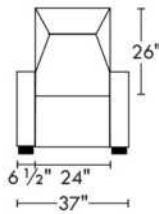

42444

home
theatre series

Hauteur avant bras : 24"
Hauteur siège : 18"
Profondeur d'assise : 22 1/2"
Arm Height : 24"
Seat Height : 18"
Seat Depth : 22 1/2"