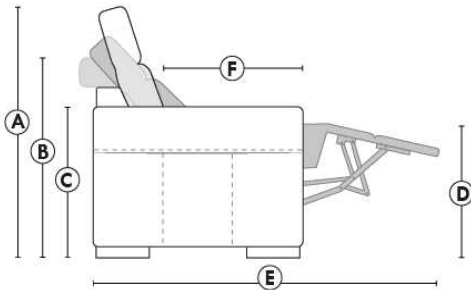

Spécifications | Specifications

- ☐ Appui-tête levé / Headrest up
- ☐ Appui-tête baissé / Headrest down
- ☐ Complètement incliné / Fully reclined

- (A) Hauteur complète 39" / Total Height
- (B) Hauteur appui-tête baissé 30" / Height headrest down
- (C) Hauteur du bras 24" / Arm Height
- (D) Hauteur du siège 19,5" / Seat height
- (E) Profondeur incliné 63" / Depth fully reclined
- (F) Profondeur d'assise 20" / Seat depth

Autres | Others