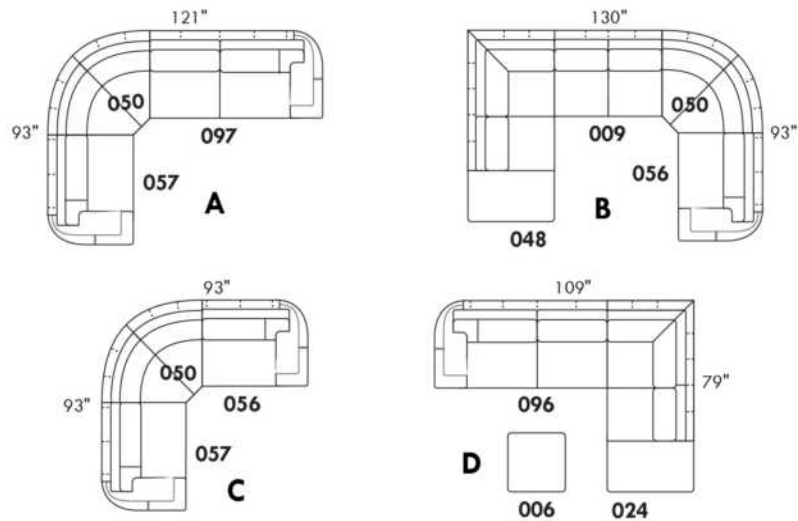

CONFIGURATIONS