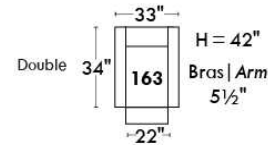

Autres | Others

Siège 23" de large | 23" Seat Width

Fauteuil berçant,
pivotant et inclinable

Swivel rocking
motion chair

Autres | Others

JULIANNE

Features: Adjustable headrest included with all items (2 with square corner). Headrest STATIONARY on Wedge (050). Stitching: Small "French Stitch" in fabric & in leather. Swivel Rocking Recliner Chairs (items: 043 & 163 only): Seat cushions with 1" memory foam. Lounge Chair Reclining Back items with "Push Back" mechanism; wall distance: 10".