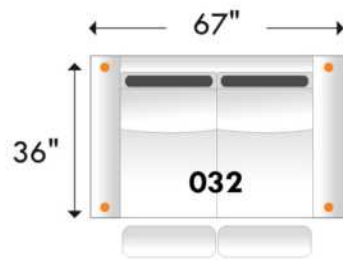

Causeuse inclinable / Loveseat-Motion