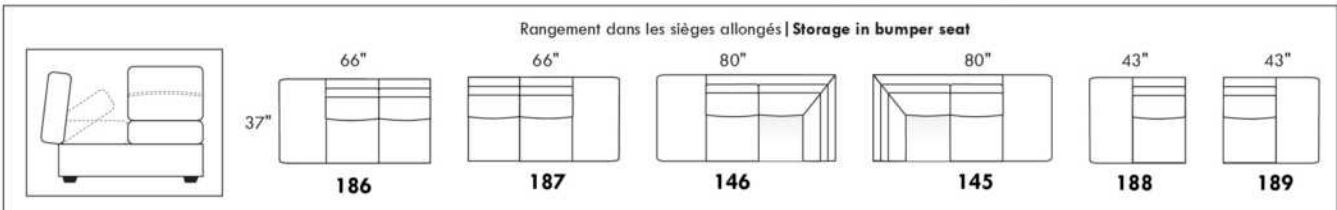

TRISTAN

Hauteur complète 35" | Hauteur de siège 19" | Profondeur d'assise 21"/22"
Total Height 35" | Seat Height 19" | Seat Depth 21"/22"

www.jaymar.ca