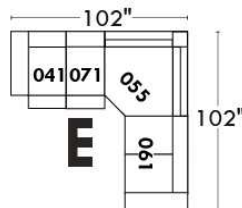

Autres | Others

Siège 23" de large | 23" Seat Width

Fauteuil berçant,
pivotant et inclinable

Swivel rocking
motion chair

Autres | Others

JULIANNE

Features: Adjustable headrest included with all items (2 with square corner). Headrest STATIONARY on Wedge (050). Stitching: Small "French Stitch" in fabric & in leather. Swivel Rocking Recliner Chairs (items: 043 & 163 only): Seat cushions with 1" memory foam. Lounge Chair Reclining Back items with "Push Back" mechanism; wall distance: 10".