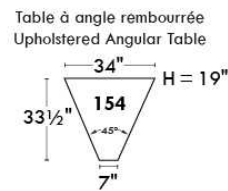

Autres | Others

Siège 23" de large | 23" Seat Width

Fauteuil berçant, pivotant et inclinable
Swivel rocking motion chair

Autres | Others

MELBOURNE

FEATURES:

*Wall hugger power recliners with full footrest (manual n/a). Manual adjustable headrest on all items (2 on square corner & stationary on wedge). Seat cushions with shaped foam + 1" layer of memory foam on top; arm with memory foam. Stitching: Small thread in fabric & large flat thread in leather. Lounge chair reclining back items with "Push Back" mechanism; wall clearance 10".