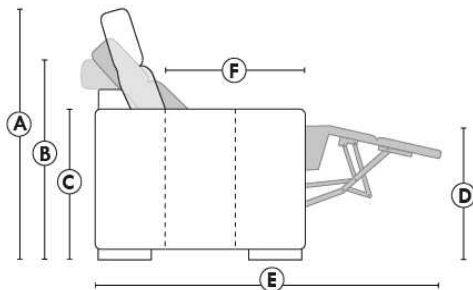

Spécifications | Specifications

- ☐ Appui-tête levé / Headrest up
- ☐ Appui-tête baissé / Headrest down
- ☐ Complètement incliné / Fully reclined

- (A) Hauteur complète 39" / Total Height
- (B) Hauteur appui-tête baissé 30" / Height headrest down
- (C) Hauteur du bras 24" / Arm Height
- (D) Hauteur du siège 19,5" / Seat height
- (E) Profondeur incliné 63" / Depth fully reclined
- (F) Profondeur d'assise 20" / Seat depth

Autres | Others