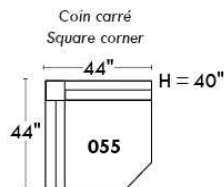

Autres | Others

Siège 23" de large | 23" Seat Width

Fauteuil berçant, pivotant et inclinable
Swivel rocking motion chair

Autres | Others

JESSE

Features: Adjustable headrest included (2 on square corner). Stitching: Small thread in fabric and large flat thread in leather. Memory foam in seat cushions. Lounge chair reclining back items with "Push Back" mechanism. Chairs #043 & #163: Have NO METAL BAR on arm.