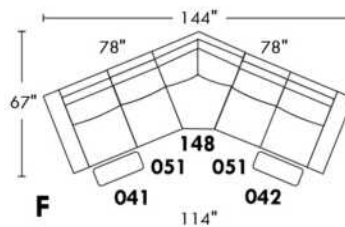

CONFIGURATIONS