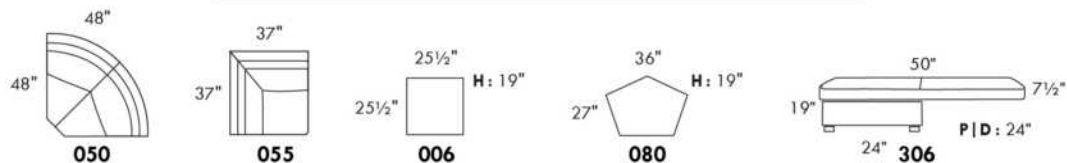

RIOPEL

Hauteur complète 35" | Hauteur de siège 19" | Profondeur d'assise 21"/22"
Total Height 35" | Seat Height 19" | Seat Depth 21"/22"

www.jaymar.ca