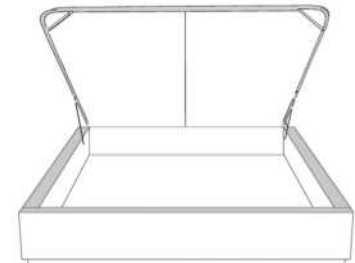

Avec rangement | With Storage
430-431-432-433