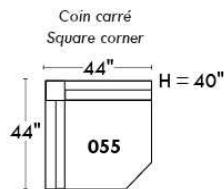

Autres | Others

Siège 23" de large | 23" Seat Width

**Fauteuil berçant,
pivotant et inclinable**
*Swivel rocking
motion chair*

Autres | Others

MONTE-CARLO

Features: Adjustable headrest included with all items (2 with square corner). Stitching: French Stitch. In fabric: small thread & in Leather: Large flat thread. Memory foam in arms & seat cushions. Lounge Chair Reclining Back items with "Push Back" mechanism. Cupholder N/A with this style.