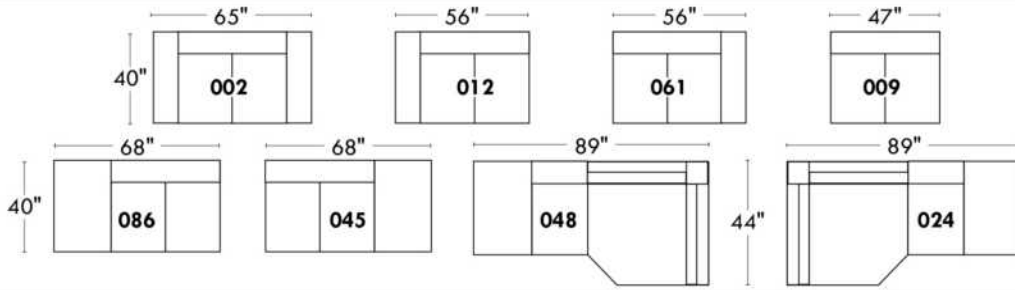

Items avec siège de 23" | Items with 23" seat