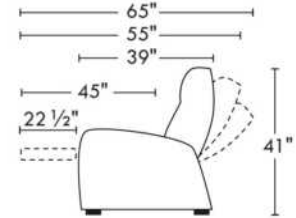

42444

home
theatre series

Hauteur avant bras : 24"
Hauteur siège : 18"
Profondeur d'assise : 22 1/2"
Arm Height : 24"
Seat Height : 18"
Seat Depth : 22 1/2"

Configurations