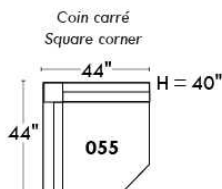

Autres | Others

Siège 23" de large | 23" Seat Width

**Fauteuil berçant,
pivotant et inclinable**
*Swivel rocking
motion chair*

Autres | Others

MONTE-CARLO

Features: Adjustable headrest included with all items (2 with square corner). Stitching: French Stitch. In fabric: small thread & in Leather: Large flat thread. Memory foam in arms & seat cushions. Lounge Chair Reclining Back items with "Push Back" mechanism. Cupholder N/A with this style.