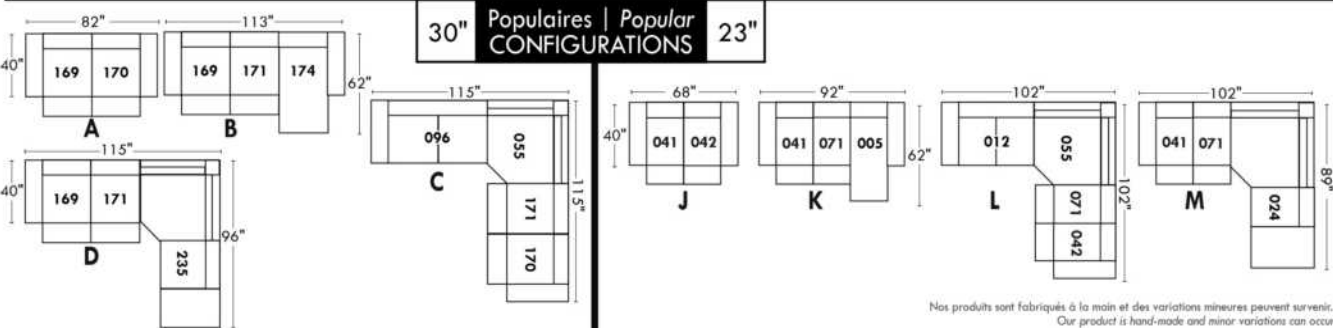

30" Populaires | Popular CONFIGURATIONS 23"