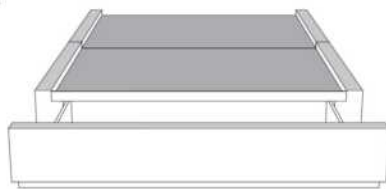

Rangement à tiroir frontal
With Front Drawer
440-441

Base lit simple N/D | Single base N/A