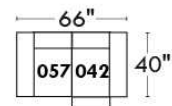

Autres | Others

Siège 23" de large | 23" Seat Width

**Fauteuil berçant,
pivotant et inclinable**
*Swivel rocking
motion chair*

Autres | Others

MONTE-CARLO

Features: Adjustable headrest included with all items (2 with square corner). Stitching: French Stitch. In fabric: small thread & in Leather: Large flat thread. Memory foam in arms & seat cushions. Lounge Chair Reclining Back items with "Push Back" mechanism. Cupholder N/A with this style.