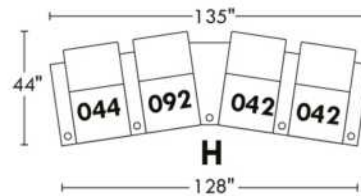

42444

home
theatre series

Hauteur avant bras : 24"
Hauteur siège : 18"
Profondeur d'assise : 22 1/2"
Arm Height : 24"
Seat Height : 18"
Seat Depth : 22 1/2"

Configurations