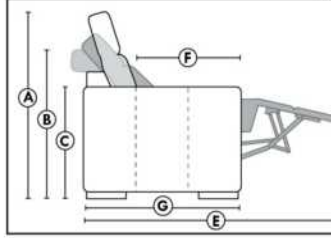

Spécifications | Specifications