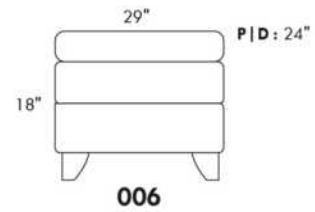

GARBO

Hauteur de siège 18" | Hauteur devant bras 27" | Profondeur d'assise 21"
Seat Height 18" | Arm Height 27" | Seat Depth 21"

www.jaymar.ca