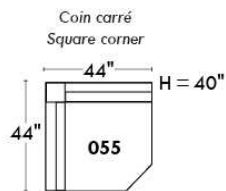

Autres | Others

Siège 23" de large | 23" Seat Width

Fauteuil berçant, pivotant et inclinable
Swivel rocking motion chair

Autres | Others

MELBOURNE

FEATURES:

*Wall hugger power recliners with full footrest (manual n/a). Manual adjustable headrest on all items (2 on square corner & stationary on wedge). Seat cushions with shaped foam + 1" layer of memory foam on top; arm with memory foam. Stitching: Small thread in fabric & large flat thread in leather. Lounge chair reclining back items with "Push Back" mechanism; wall clearance 10".