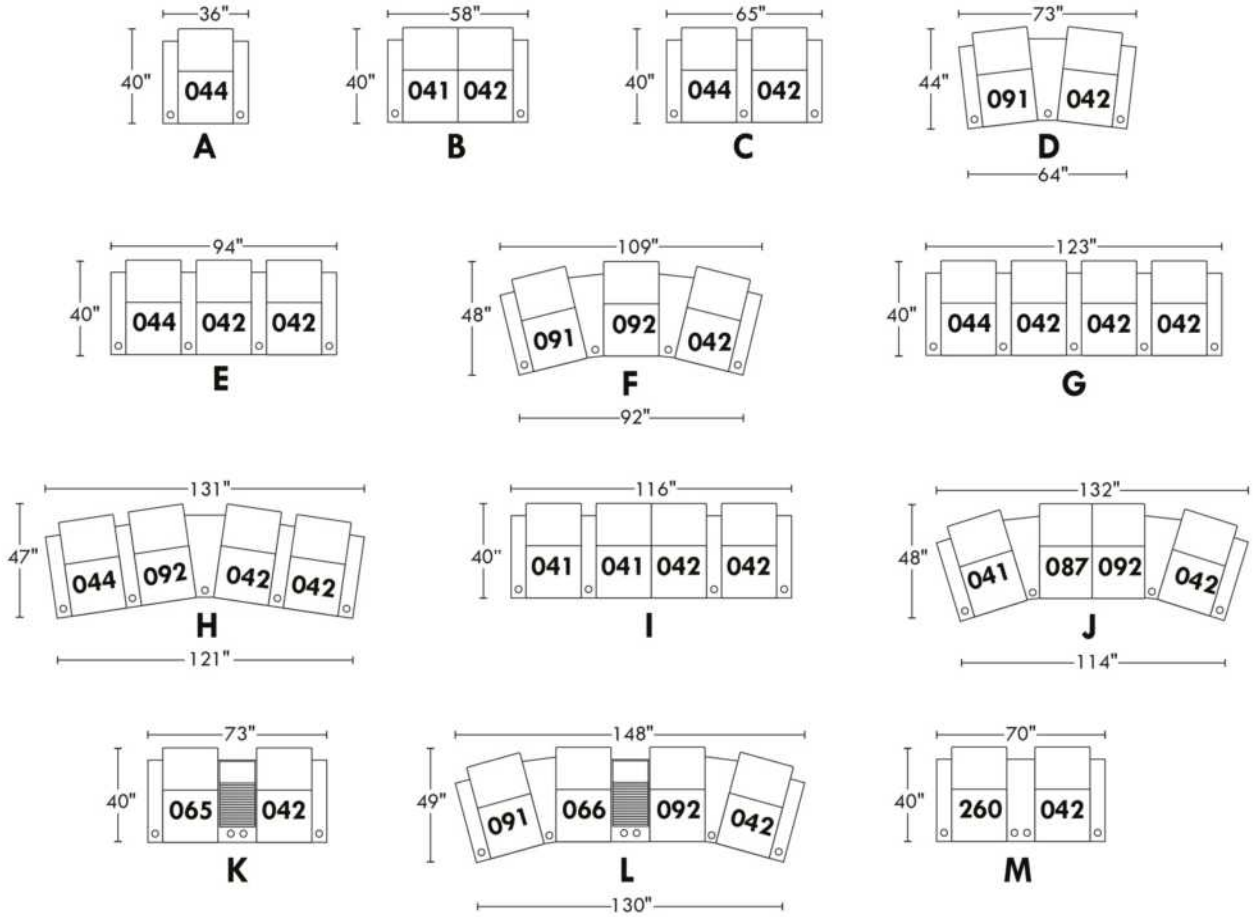

Configurations