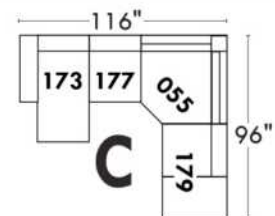

Autres | Others