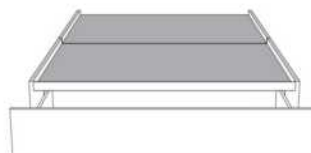

Rangement à tiroir frontal
With Front Drawer
540-541-542
Base lit simple N/D | Single base N/A