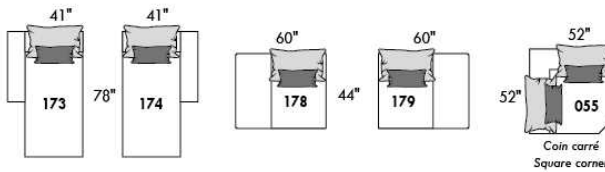

Mélanger & agencer!
Mix & Match!

Populaires | Popular CONFIGURATIONS