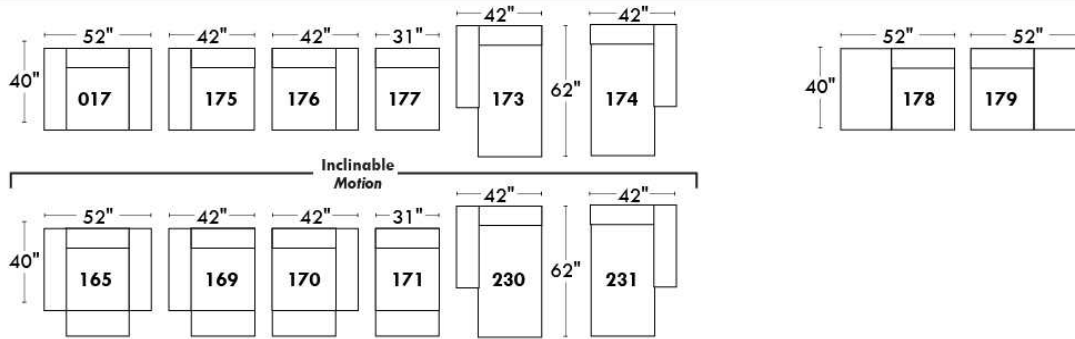

Siège 30" de large | 30" Seat Width