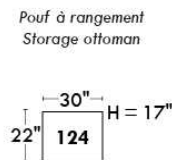

Autres | Others

Siège 23" de large | 23" Seat Width

Fauteuil berçant, pivotant et inclinable
Swivel rocking motion chair

Autres | Others

MELBOURNE

FEATURES:

*Wall hugger power recliners with full footrest (manual n/a). Manual adjustable headrest on all items (2 on square corner & stationary on wedge). Seat cushions with shaped foam + 1" layer of memory foam on top; arm with memory foam. Stitching: Small thread in fabric & large flat thread in leather. Lounge chair reclining back items with "Push Back" mechanism; wall clearance 10".