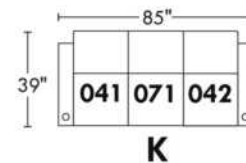

Configurations