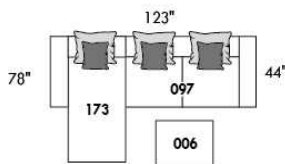

FASHION COLLECTION

FASHION I

COUSSINS PLEINE LARGEUR
FULL BACK CUSHIONS

831 34 x 7 x 19
832 24 x 6 x 10

FASHION II

COUSSINS CARRÉS - DOS APPARENT
SQUARE CUSHIONS - VISBLE BACK

833 26 x 7 x 19
834 16 x 6 x 16

Mélanger & agencer!
Mix & Match!

Populaires | Popular CONFIGURATIONS

A

B

C

D