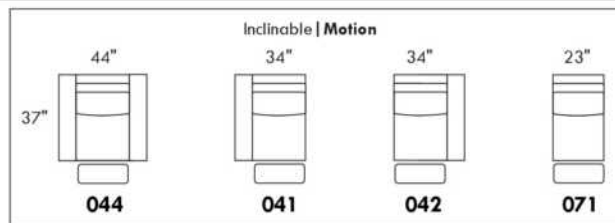

TRISTAN

Hauteur complète 35" | Hauteur de siège 19" | Profondeur d'assise 21"/22"
Total Height 35" | Seat Height 19" | Seat Depth 21"/22"

www.jaymar.ca