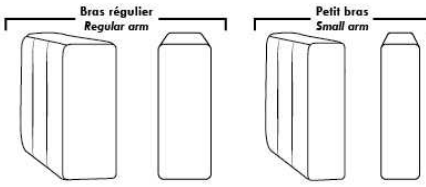

SEATTLE

OPTIMA

Spécifications | Specifications

☐ Appui-tête levé Headrest up
☐ Appui-tête baissé Headrest down
☐ Complètement incliné Fully reclined

(A) Hauteur complète 40" Total Height
(B) Hauteur appui-tête baissé 33" Height headrest down
(C) Hauteur du bras 24" Arm Height
(D) Hauteur du siège 19,5" Seat height
(E) Profondeur inclinée 65" Depth fully reclined
(F) Profondeur d'assise 20" ou/ou 22" Seat depth
(G) Profondeur appui-tête monté 36" Depth with headrest up

Siège 30" de large | 30" Seat Width

79" 40" 095
70" 40" 096
70" 40" 097
61" 40" 021
96" 40" 234
44" 40" 167
82" 40" 168
96" 44" 235
82" 40" 223
82" 40" 224
49" 40" 017
40" 40" 175
40" 40" 176
31" 40" 177
40" 62" 173
40" 42"/44" Profondeur Depth 174
49" 40" 165
40" 40" 169
40" 40" 170
31" 40" 171
40" 62" 230
40" 42"/44" Profondeur Depth 231
52" 40" 178
52" 40" 179
52" 40" 221
52" 40" 222

Siège 23" de large | 23" Seat Width

65" 40" 002
56" 40" 012
56" 40" 061
47" 40" 009
68" 40" 086
68" 40" 045
89" 40" 048
89" 44" 024
68" 40" 186
68" 40" 187
42" 40" 001
33" 40" 057
33" 40" 056
24" 40" 051
33" 62" 011
33" 62" 005
42"/44" Profondeur Depth
45" 40" 088
45" 40" 089
42" 40" 044
33" 40" 041
33" 40" 042
24" 40" 071
33" 62" 232
33" 62" 233
42"/44" Profondeur Depth
45" 40" 188
45" 40" 189
89" 40" 003
80" 40" 052
80" 40" 053
71" 40" 040

Autres | Others

Fauteuil berçant, pivotant et inclinable / **Swivel, rocking motion chair**
N'est pas un mécanisme protège-mur / Not a wall hugger mechanism
Dégagement mural: 16" / Wall clearance: 16"

Simple / Single: 30" H=42", 34", 19"
Double: 33" H=42", 34", 22"

Centre rond Wedge: 49" H=33", 49" 050
Coin carré Square corner: 44" H=40", 44" 055
Petit coin carré Small corner: 40" H=40", 40" 155
Pouf à rangement Storage ottoman: 30" H=17", 22" 124
Rangement à angle Wedge storage: 25" H=22", 35" 159
Rangement droit Straight storage: 10" H=22", 35" 160
Petit rangement à angle Small Wedge storage: 20" H=22", 35" 190

30" Populaires | Popular CONFIGURATIONS 23"

80" 40" 169 170
111" 40" 169 171 174
115" 40" 096 055 171 170
66" 40" 041 042
90" 40" 041 071 005
101" 40" 012 055 071 042
101" 40" 041 071 024
115" 40" 169 171 235
115" 62" 096 055 171 170

Nos produits sont fabriqués à la main et des variations mineures peuvent survenir. / Our product is hand-made and minor variations can occur.