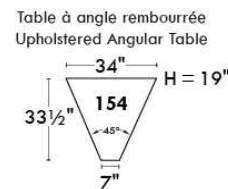

Autres | Others

Siège 23" de large | 23" Seat Width

Fauteuil berçant, pivotant et inclinable
Swivel rocking motion chair

Autres | Others

JESSE

Features: Adjustable headrest included (2 on square corner). Stitching: Small thread in fabric and large flat thread in leather. Memory foam in seat cushions. Lounge chair reclining back items with "Push Back" mechanism. Chairs #043 & #163: Have NO METAL BAR on arm.