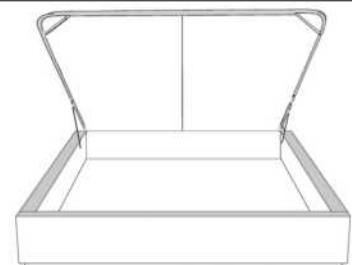

Avec rangement | With Storage
430-431