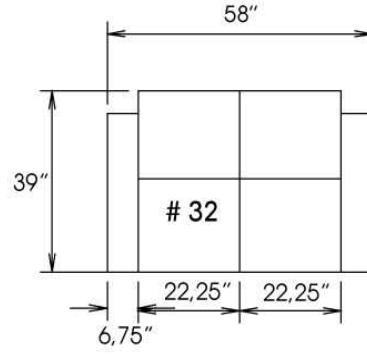

352

Toutes les dimensions indiquées sont au pouce près. Nos produits sont fabriqués à la main et des variations mineures peuvent survenir.
All dimensions indicated are to the nearest inch. Our product is hand-made and minor variations can occur.

RZ011-09