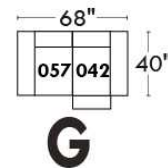

Autres | Others