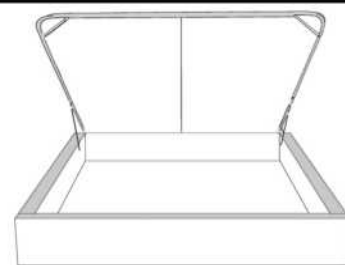

Avec rangement | With Storage
430-431-432-433