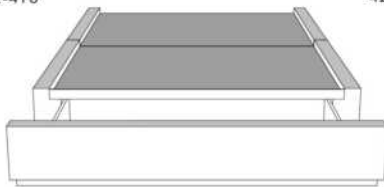

**Rangement à tiroir frontal
With Front Drawer**
440-441-442
Base lit simple N/D | Single base N/A