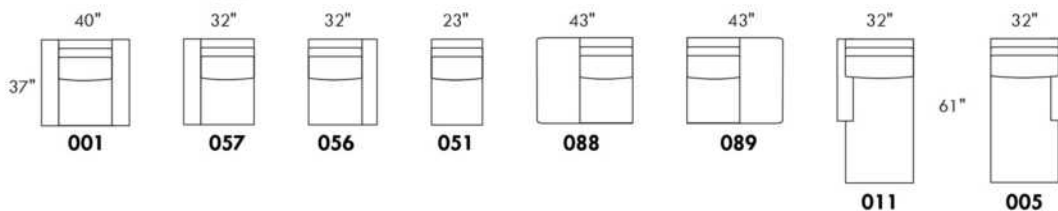

RIOPEL

Hauteur complète 35" | Hauteur de siège 19" | Profondeur d'assise 21"/22"
Total Height 35" | Seat Height 19" | Seat Depth 21"/22"

www.jaymar.ca