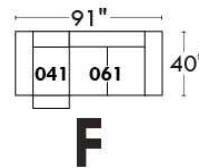

Autres | Others

Siège 23" de large | 23" Seat Width

Fauteuil berçant,
pivotant et inclinable

Swivel rocking
motion chair

Autres | Others

JULIANNE

Features: Adjustable headrest included with all items (2 with square corner). Headrest STATIONARY on Wedge (050). Stitching: Small "French Stitch" in fabric & in leather. Swivel Rocking Recliner Chairs (items: 043 & 163 only): Seat cushions with 1" memory foam. Lounge Chair Reclining Back items with "Push Back" mechanism; wall distance: 10".