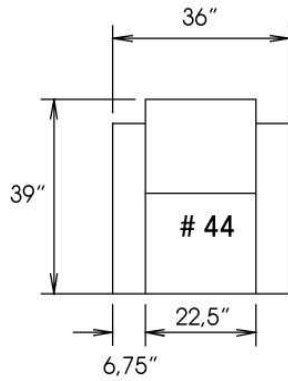

351

Toutes les dimensions indiquées sont au pouce près. Nos produits sont fabriqués à la main et des variations mineures peuvent survenir.
All dimensions indicated are to the nearest inch. Our product is hand-made and minor variations can occur.

R2011-09