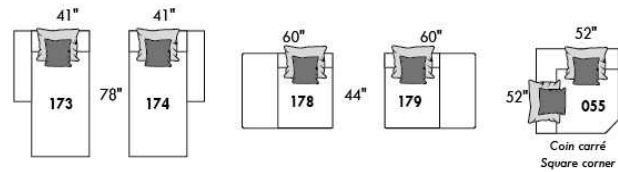

Mélanger & agencer!
Mix & Match!

Populaires | Popular CONFIGURATIONS