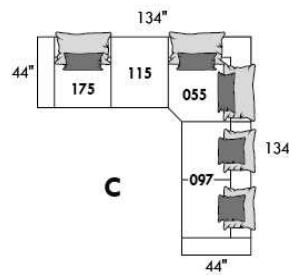

FASHION COLLECTION

FASHION I

COUSSINS PLEINE LARGEUR
FULL BACK CUSHIONS

831 34 x 7 x 19
832 24 x 6 x 10

FASHION II

COUSSINS CARRÉS - DOS APPARENT
SQUARE CUSHIONS - VISBLE BACK

833 26 x 7 x 19
834 16 x 6 x 16

Mélanger & agencer!
Mix & Match!

Populaires | Popular CONFIGURATIONS

A

B

C

D