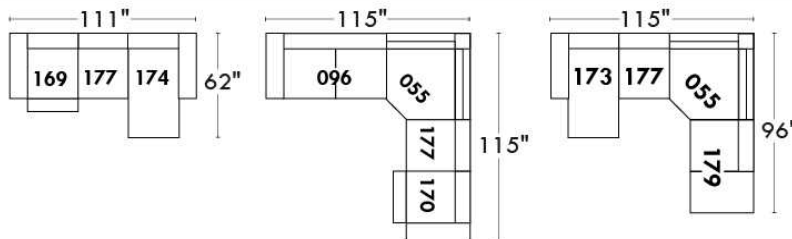

Autres | Others

Siège 23" de large | 23" Seat Width

**Fauteuil berçant,
pivotant et inclinable**
*Swivel rocking
motion chair*

Autres | Others

MONTE-CARLO

Features: Adjustable headrest included with all items (2 with square corner). Stitching: French Stitch. In fabric: small thread & in Leather: Large flat thread. Memory foam in arms & seat cushions. Lounge Chair Reclining Back items with "Push Back" mechanism. Cupholder N/A with this style.