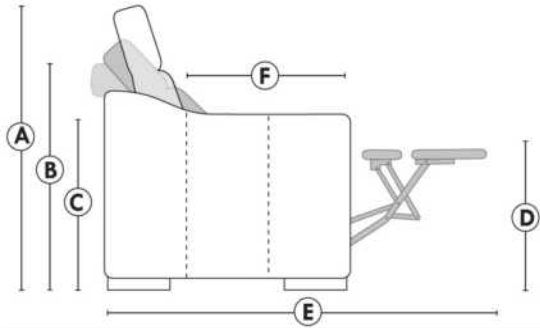

Spécifications | Specifications