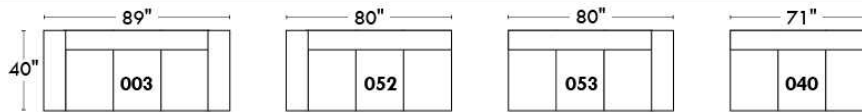

Autres | Others

Siège 23" de large | 23" Seat Width

**Fauteuil berçant,
pivotant et inclinable**
**Swivel rocking
motion chair**

Autres | Others

MONTE-CARLO

Features: Adjustable headrest included with all items (2 with square corner). Stitching: French Stitch. In fabric: small thread & in Leather: Large flat thread. Memory foam in arms & seat cushions. Lounge Chair Reclining Back items with "Push Back" mechanism. Cupholder N/A with this style.