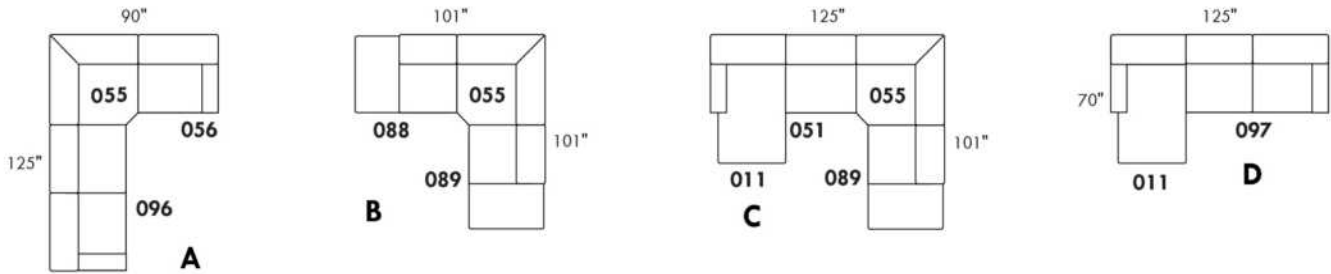

CONFIGURATIONS