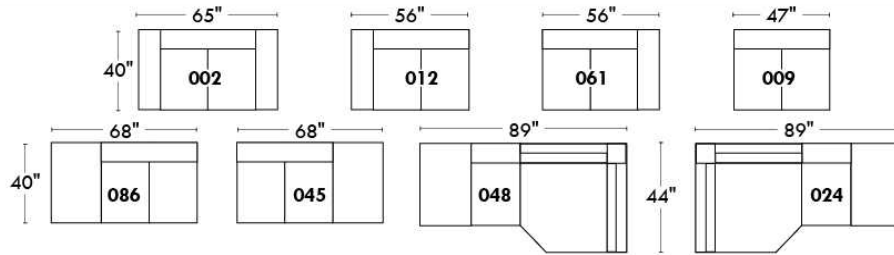

Siège 23" de large | 23" Seat Width

**Fauteuil berçant,
pivotant et inclinable**
**Swivel rocking
motion chair**

Autres | Others