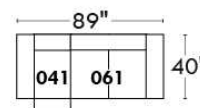

Autres | Others

Siège 23" de large | 23" Seat Width

**Fauteuil berçant,
pivotant et inclinable**
**Swivel rocking
motion chair**

Autres | Others

MONTE-CARLO

Features: Adjustable headrest included with all items (2 with square corner). Stitching: French Stitch. In fabric: small thread & in Leather: Large flat thread. Memory foam in arms & seat cushions. Lounge Chair Reclining Back items with "Push Back" mechanism. Cupholder N/A with this style.