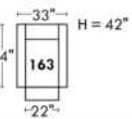

LONDON

OPTIMA

Spécifications | Specifications

- ☐ Appui-tête levé / Headrest up
- ☐ Appui-tête baissé / Headrest down
- ☐ Complètement incliné / Fully reclined

- (A) Hauteur complète 40" Total Height
- (B) Hauteur appui-tête baissé 33" Height headrest down
- (C) Hauteur du bras 22,5" Arm Height
- (D) Hauteur du siège 19,5" Seat height
- (E) Profondeur inclinée 65" Depth fully reclined
- (F) Profondeur d'assise 20" ou/ or 22" Seat depth
- (G) Profondeur appui-tête monté 36" Depth with headrest up

Siège 30" de large | 30" Seat Width

Siège 23" de large | 23" Seat Width

Autres | Others

Fauteuil berçant, pivotant et inclinable

N'est pas un mécanisme protège-mur

Dégagement mural: 16"

Swivel, rocking motion chair

Not a wall hugger mechanism

Wall clearance: 16"

Simple / Single

Double

Centre rond / Wedge

Coin carré / Square corner

Petit coin carré / Small corner

Pouf à rangement / Storage ottoman

Rangement à angle / Wedge storage

Rangement droit / Straight storage

Petit rangement à angle / Small Wedge storage

30" Populaires | Popular CONFIGURATIONS 23"