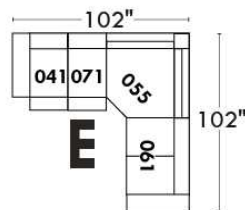

Autres | Others

Siège 23" de large | 23" Seat Width

Fauteuil berçant, pivotant et inclinable
Swivel rocking motion chair

Autres | Others

JESSE

Features: Adjustable headrest included (2 on square corner). Stitching: Small thread in fabric and large flat thread in leather. Memory foam in seat cushions. Lounge chair reclining back items with "Push Back" mechanism. Chairs #043 & #163: Have NO METAL BAR on arm.