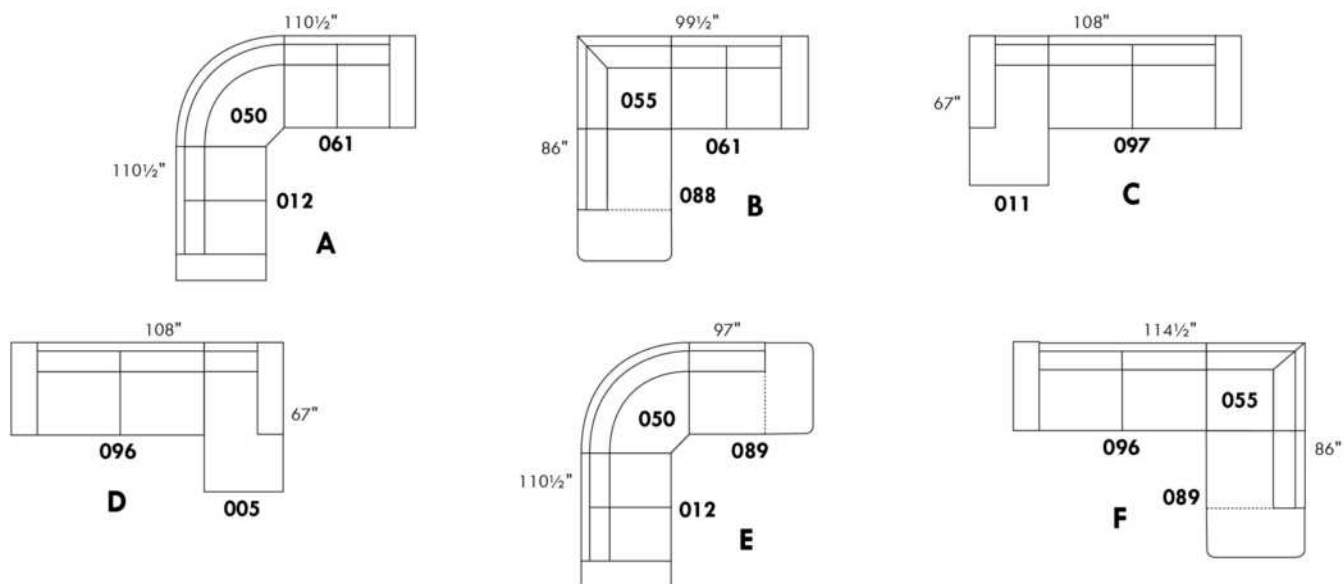

CONFIGURATIONS