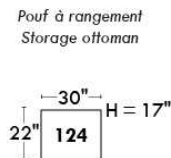

Autres | Others

Siège 23" de large | 23" Seat Width

Fauteuil berçant, pivotant et inclinable
Swivel rocking motion chair

Autres | Others

JESSE

Features: Adjustable headrest included (2 on square corner). Stitching: Small thread in fabric and large flat thread in leather. Memory foam in seat cushions. Lounge chair reclining back items with "Push Back" mechanism. Chairs #043 & #163: Have NO METAL BAR on arm.