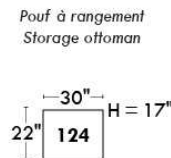

Autres | Others

Siège 23" de large | 23" Seat Width

**Fauteuil berçant,
pivotant et inclinable**
**Swivel rocking
motion chair**

Autres | Others

MONTE-CARLO

Features: Adjustable headrest included with all items (2 with square corner). Stitching: French Stitch. In fabric: small thread & in Leather: Large flat thread. Memory foam in arms & seat cushions. Lounge Chair Reclining Back items with "Push Back" mechanism. Cupholder N/A with this style.