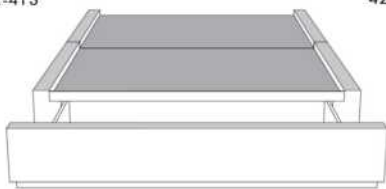

**Rangement à tiroir frontal
With Front Drawer**
440-441-442
Base lit simple N/D | Single base N/A