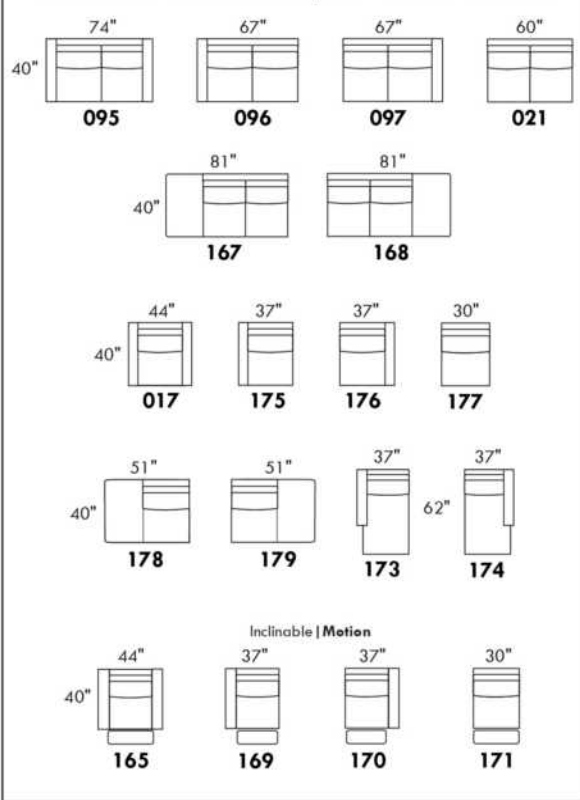

SILVANO

Hauteur complète 36½"/43" | Hauteur de siège 18" | Profondeur d'assise 20"
Total Height 36½"/43" | Seat Height 18" | Seat Depth 20"

SIÈGE 30" DE LARGE | 30" SEAT WIDTH