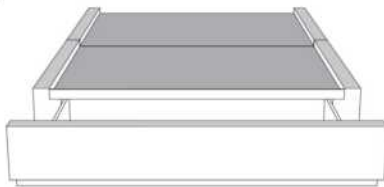

Rangement à tiroir frontal
With Front Drawer
440-441

Base lit simple N/D | Single base N/A