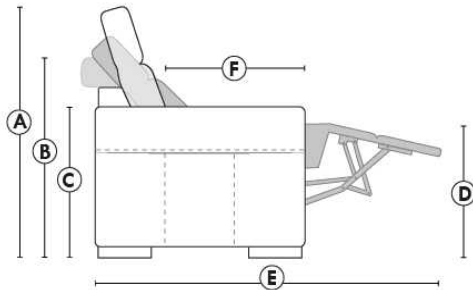

Spécifications | Specifications

- ☐ Appui-tête levé / Headrest up
- ☐ Appui-tête baissé / Headrest down
- ☐ Complètement incliné / Fully reclined

- (A) Hauteur complète 39" / Total Height
- (B) Hauteur appui-tête baissé 30" / Height headrest down
- (C) Hauteur du bras 24" / Arm Height
- (D) Hauteur du siège 19,5" / Seat height
- (E) Profondeur inclinée 63" / Depth fully reclined
- (F) Profondeur d'assise 20" / Seat depth

Autres | Others