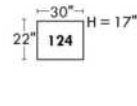

Pouf à rangement / Storage ottoman