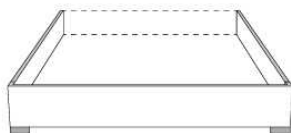

Base avec contour MINCE 2" | Base with NARROW contour 2"

Grandeur | Size King: 82 x 84 x 12 | Queen: 64 x 84 x 12

Avec pattes - Lit réglable
With Legs - Adjustable bed
560-561

	King	Queen
Lit grandeur complète : Complete Bed Size :	87x102x45/38	69x102x45/38
Intérieur | Inside :	78x82x12	61x82x12