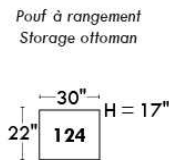

Autres | Others

Siège 23" de large | 23" Seat Width

Fauteuil berçant, pivotant et inclinable
Swivel rocking motion chair

Autres | Others

MELBOURNE

FEATURES:

*Wall hugger power recliners with full footrest (manual n/a). Manual adjustable headrest on all items (2 on square corner & stationary on wedge). Seat cushions with shaped foam + 1" layer of memory foam on top; arm with memory foam. Stitching: Small thread in fabric & large flat thread in leather. Lounge chair reclining back items with "Push Back" mechanism; wall clearance 10".