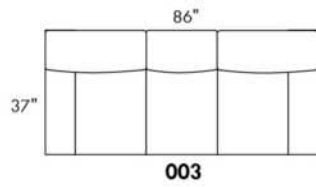

HARRISON

Hauteur complète 36" | Hauteur de siège 19" | Hauteur devant bras 26" | Profondeur d'assise 21"
Total Height 36" | Seat Height 19" | Arm Height 26" | Seat Depth 21"

www.jaymar.ca