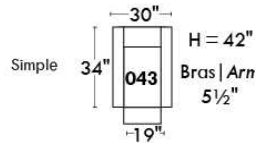

Autres | Others

Siège 23" de large | 23" Seat Width

**Fauteuil berçant,
pivotant et inclinable**
**Swivel rocking
motion chair**

Autres | Others

MONTE-CARLO

Features: Adjustable headrest included with all items (2 with square corner). Stitching: French Stitch. In fabric: small thread & in Leather: Large flat thread. Memory foam in arms & seat cushions. Lounge Chair Reclining Back items with "Push Back" mechanism. Cupholder N/A with this style.