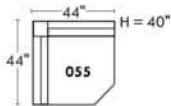

Coin carré / Square corner