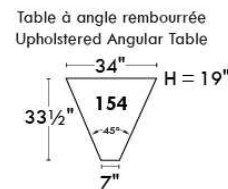

Autres | Others

Siège 23" de large | 23" Seat Width

**Fauteuil berçant,
pivotant et inclinable**
**Swivel rocking
motion chair**

Autres | Others

MONTE-CARLO

Features: Adjustable headrest included with all items (2 with square corner). Stitching: French Stitch. In fabric: small thread & in Leather: Large flat thread. Memory foam in arms & seat cushions. Lounge Chair Reclining Back items with "Push Back" mechanism. Cupholder N/A with this style.