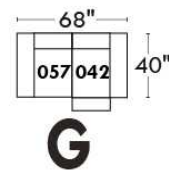

Autres | Others

Siège 23" de large | 23" Seat Width

Fauteuil berçant, pivotant et inclinable
Swivel rocking motion chair

Autres | Others

JESSE

Features: Adjustable headrest included (2 on square corner). Stitching: Small thread in fabric and large flat thread in leather. Memory foam in seat cushions. Lounge chair reclining back items with "Push Back" mechanism. Chairs #043 & #163: Have NO METAL BAR on arm.