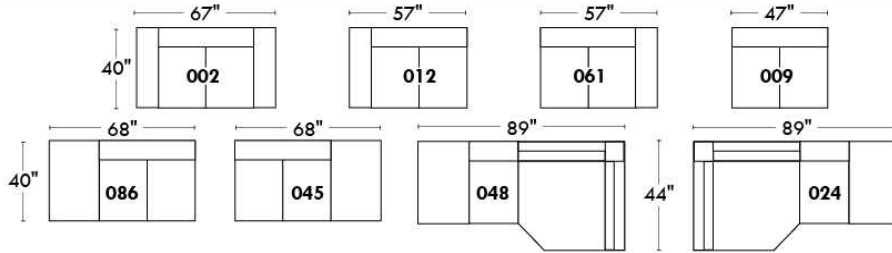

Siège 23" de large | 23" Seat Width

Fauteuil berçant, pivotant et inclinable
Swivel rocking motion chair

Autres | Others