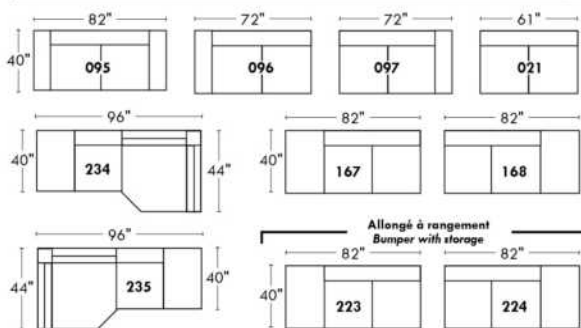

Siège 30" de large | 30" Seat Width