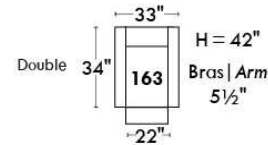

Autres | Others

Siège 23" de large | 23" Seat Width

Fauteuil berçant, pivotant et inclinable
Swivel rocking motion chair

Autres | Others

JESSE

Features: Adjustable headrest included (2 on square corner). Stitching: Small thread in fabric and large flat thread in leather. Memory foam in seat cushions. Lounge chair reclining back items with "Push Back" mechanism. Chairs #043 & #163: Have NO METAL BAR on arm.