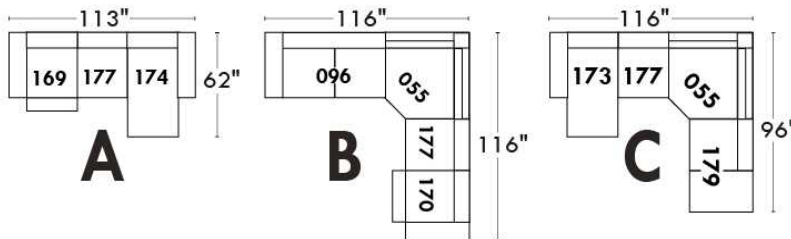

Autres | Others

Siège 23" de large | 23" Seat Width

Fauteuil berçant, pivotant et inclinable
Swivel rocking motion chair

Autres | Others

JESSE

Features: Adjustable headrest included (2 on square corner). Stitching: Small thread in fabric and large flat thread in leather. Memory foam in seat cushions. Lounge chair reclining back items with "Push Back" mechanism. Chairs #043 & #163: Have NO METAL BAR on arm.