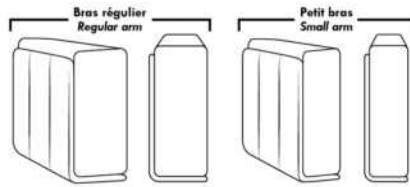

BERLIN

OPTIMA

Spécifications | Specifications

☐ Appui-tête levé / Headrest up
☐ Appui-tête baissé / Headrest down
☐ Complètement incliné / Fully reclined

(A) Hauteur complète 40" Total Height
(B) Hauteur appui-tête baissé 33" Height headrest down
(C) Hauteur du bras 24" Arm Height
(D) Hauteur du siège 19,5" Seat height
(E) Profondeur inclinée 65" Depth fully reclined
(F) Profondeur d'assise 20" ou/ou 22" Seat depth
(G) Profondeur appui-tête monté 36" Depth with headrest up

Siège 30" de large | 30" Seat Width

Siège 23" de large | 23" Seat Width

Autres | Others

Fauteuil berçant, pivotant et inclinable
Swivel, rocking motion chair
N'est pas un mécanisme protège-mur / Not a wall hugger mechanism
Dégagement mural: 16" / Wall clearance: 16"

30" Populaires | Popular CONFIGURATIONS 23"

Nos produits sont fabriqués à la main et des variations mineures peuvent survenir. Our product is hand-made and minor variations can occur.