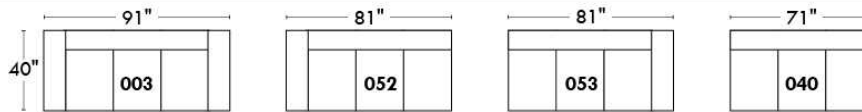

Autres | Others

Siège 23" de large | 23" Seat Width

Fauteuil berçant, pivotant et inclinable
Swivel rocking motion chair

Autres | Others

JESSE

Features: Adjustable headrest included (2 on square corner). Stitching: Small thread in fabric and large flat thread in leather. Memory foam in seat cushions. Lounge chair reclining back items with "Push Back" mechanism. Chairs #043 & #163: Have NO METAL BAR on arm.