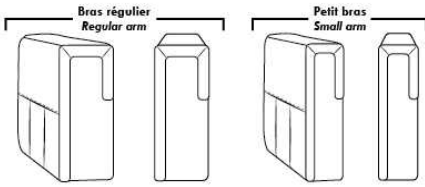

COLOGNE

OPTIMA

Spécifications | Specifications

☐ Appui-tête levé / Headrest up
☐ Appui-tête baissé / Headrest down
☐ Complètement incliné / Fully reclined

(A) Hauteur complète 40" / Total Height
(B) Hauteur appui-tête baissé 33" / Height headrest down
(C) Hauteur du bras 24" / Arm Height
(D) Hauteur du siège 19,5" / Seat height
(E) Profondeur inclinée 65" / Depth fully reclined
(F) Profondeur d'assise 20" ou/ou 22" / Seat depth
(G) Profondeur appui-tête monté 36" / Depth with headrest up

Siège 30" de large | 30" Seat Width

79" 40" 095
70" 40" 096
70" 40" 097
61" 40" 021
96" 40" 234
44" 40" 167
82" 40" 168
96" 44" 235
82" 40" 223
82" 40" 224
49" 40" 017
40" 40" 175
40" 40" 176
31" 40" 177
40" 62" 173
40" 42"/44" Profondeur Depth 174
49" 40" 165
40" 40" 169
40" 40" 170
31" 40" 171
40" 62" 230
40" 42"/44" Profondeur Depth 231
52" 40" 178
52" 40" 179
52" 40" 221
52" 40" 222

Siège 23" de large | 23" Seat Width

65" 40" 002
56" 40" 012
56" 40" 061
47" 40" 009
68" 40" 086
68" 40" 045
89" 40" 048
89" 44" 024
68" 40" 186
68" 40" 187
42" 40" 001
33" 40" 057
33" 40" 056
24" 40" 051
33" 62" 011
33" 62" 005
42"/44" Profondeur Depth
45" 40" 088
45" 40" 089
42" 40" 044
33" 40" 041
33" 40" 042
24" 40" 071
33" 62" 232
33" 62" 233
42"/44" Profondeur Depth
45" 40" 188
45" 40" 189
89" 40" 003
80" 40" 052
80" 40" 053
71" 40" 040

Autres | Others

Fauteuil berçant, pivotant et inclinable / **Swivel, rocking motion chair**
N'est pas un mécanisme protège-mur / Not a wall hugger mechanism
Dégagement mural: 16" / Wall clearance: 16"

Centre rond / Wedge (050): 49" H=33"
Coin carré / Square corner (055): 44" H=40"
Petit coin carré / Small corner (155): 40" H=40"
Pouf à rangement / Storage ottoman (124): 30" H=17"
Rangement à angle / Wedge storage (159): 25" H=22"
Rangement droit / Straight storage (160): 10" H=22"
Petit rangement à angle / Small Wedge storage (190): 20" H=22"

30" Populaires | Popular CONFIGURATIONS 23"

80" 40" 169 170
111" 40" 169 171 174
115" 40" 096 055 171 170
115" 40" 169 171 235
66" 40" 041 042
90" 40" 041 071 005
101" 40" 012 055 071 042
101" 40" 041 071 024