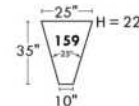

Rangement à angle / Wedge storage