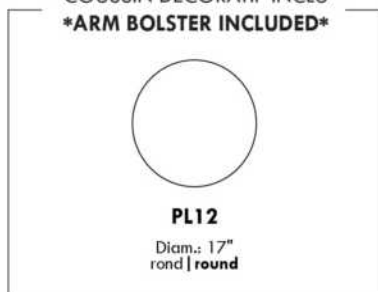

001

006

COUSSIN DÉCORATIF INCLU
ARM BOLSTER INCLUDED