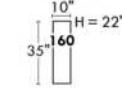

Rangement droit / Straight storage