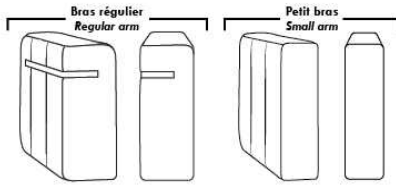

HAMBOURG

OPTIMA

Spécifications | Specifications

☐ Appui-tête levé / Headrest up
☐ Appui-tête baissé / Headrest down
☐ Complètement incliné / Fully reclined

(A) Hauteur complète 40" / Total Height
(B) Hauteur appui-tête baissé 33" / Height headrest down
(C) Hauteur du bras 24" / Arm Height
(D) Hauteur du siège 19,5" / Seat height
(E) Profondeur inclinée 65" / Depth fully reclined
(F) Profondeur d'assise 20" ou/ou 22" / Seat depth
(G) Profondeur appui-tête monté 36" / Depth with headrest up

Siège 30" de large | 30" Seat Width

81" 71" 71" 61"
40" 095 096 097 021
96" 82" 82"
40" 234 167 168
44"
96" 82" 82"
44" 235 223 224
Allongé à rangement / Bumper with storage
51" 41" 41" 31" 41" 41"
40" 017 175 176 177 173 62" 174 42"/44" Profondeur Depth
Incinable / Motion   Dos inclinable / Push back
51" 41" 41" 31" 41" 41"
40" 165 169 170 171 230 62" 231 42"/44" Profondeur Depth
Allongé à rangement / Bumper with storage
52" 52" 52" 52"
40" 178 179 221 222

Siège 23" de large | 23" Seat Width

67" 57" 57" 47"
40" 002 012 061 009
68" 68" 89" 89"
40" 086 045 048 024
44"
68" 68"
40" 186 187
Allongé à rangement / Bumper with storage
44" 34" 34" 24" 34" 34"
40" 001 057 056 051 011 62" 005 42"/44" Profondeur Depth
Incinable / Motion   Dos inclinable / Push back   Allongé à rangement / Bumper with storage
44" 34" 34" 24" 34" 34"
40" 044 041 042 071 232 62" 233 42"/44" Profondeur Depth
45" 45"
40" 088 089
91" 81" 81" 71"
40" 003 052 053 040

Autres | Others

Fauteuil berçant, pivotant et inclinable / Swivel, rocking motion chair

N'est pas un mécanisme protège-mur / Not a wall hugger mechanism
Dégagement mural: 16" / Wall clearance: 16"

Simple / Single   Double
30" H = 42"   33" H = 42"
34" 043 19"   34" 163 22"

Centre rond / Wedge   Coin carré / Square corner   Petit coin carré / Small corner   Pouf à rangement / Storage ottoman   Rangement à angle / Wedge storage   Rangement droit / Straight storage   Petit rangement à angle / Small Wedge storage

49" H = 33" 050
44" H = 40" 055
40" H = 40" 155
30" H = 17" 124
25" H = 22" 159 35" 10"
10" H = 22" 160 35"
20" H = 22" 190 35" 10"

30" Populaires | Popular CONFIGURATIONS 23"

82" 113" 62"
40" 169 170 169 171 174
A B
115" 115" 115"
40" 169 171 096 055 171 170
C
68" 92" 102" 102"
40" 041 042 041 071 005 62" 012 055 071 042 89"
J K L M