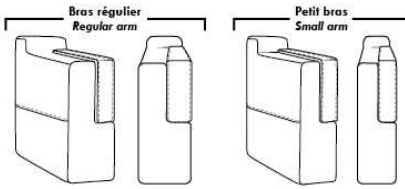

1. ☐ Appui-tête levé / Headrest up
   - ☐ Appui-tête baissé / Headrest down
   - ☐ Complètement incliné / Fully reclined
- (A) Hauteur complète 40" / Total Height
  (B) Hauteur appui-tête baissé 33" / Height headrest down
  (C) Hauteur du bras 24,5" / Arm Height
  (D) Hauteur du siège 19,5" / Seat height
  (E) Profondeur inclinée 65" / Depth fully reclined
  (F) Profondeur d'assise 20" ou/ou 22" / Seat depth
  (G) Profondeur appui-tête monté 36" / Depth with headrest up

Siège 30" de large | 30" Seat Width

Siège 23" de large | 23" Seat Width

Autres | Others

Fauteuil berçant, pivotant et inclinable

N'est pas un mécanisme protège-mur
Dégagement mural: 16"

Swivel, rocking motion chair

Not a wall hugger mechanism
Wall clearance: 16"

30" Populaires | Popular CONFIGURATIONS 23"