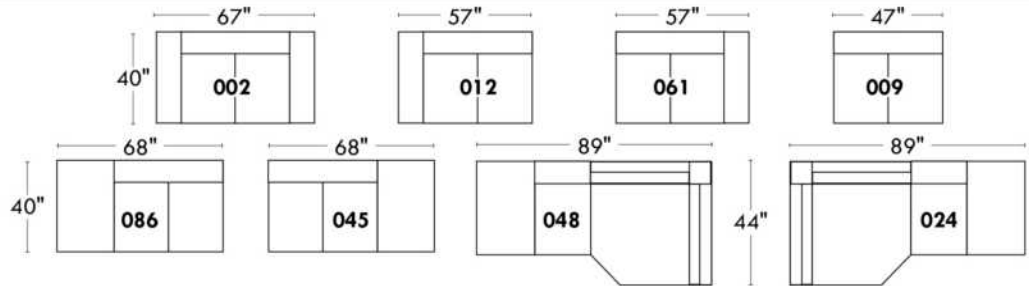

Items avec siège de 23" | Items with 23" seat

Fauteuil berçant, pivotant et inclinable
Swivel rocking motion chair