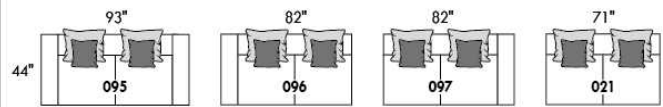

FASHION COLLECTION

FASHION I

COUSSINS PLEINE LARGEUR
FULL BACK CUSHIONS

831 34 x 7 x 19
832 24 x 6 x 10

FASHION II

COUSSINS CARRÉS - DOS APPARENT
SQUARE CUSHIONS - VISBLE BACK

833 26 x 7 x 19
834 16 x 6 x 16