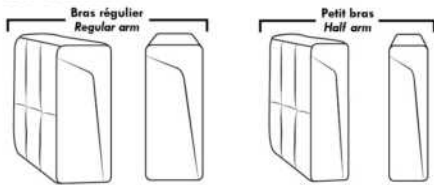

SYDNEY

OPTIMA