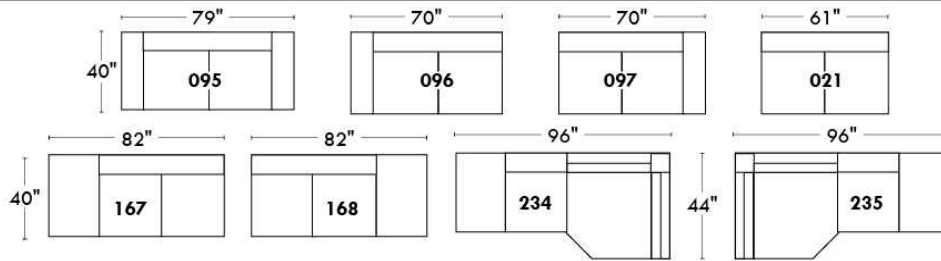

Siège 30" de large | 30" Seat Width