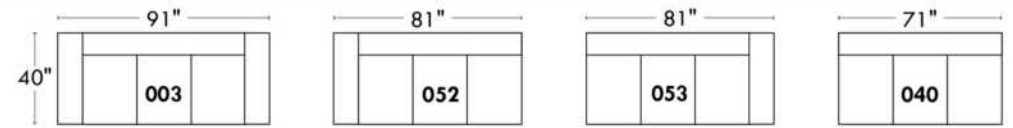

Items avec siège de 23" | Items with 23" seat

Fauteuil berçant, pivotant et inclinable
Swivel rocking motion chair