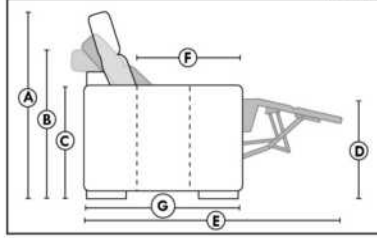

Spécifications | Specifications