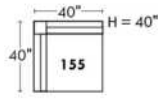

Petit coin carré / Small corner