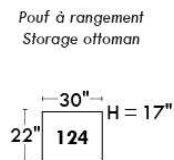

Autres | Others