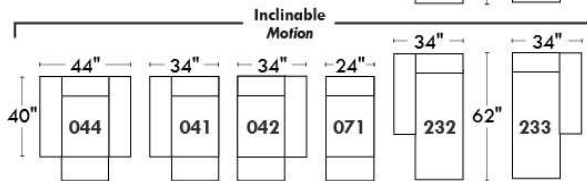

Autres | Others

Siège 23" de large | 23" Seat Width

Fauteuil berçant, pivotant et inclinable
Swivel rocking motion chair

Autres | Others

JESSE

Features: Adjustable headrest included (2 on square corner). Stitching: Small thread in fabric and large flat thread in leather. Memory foam in seat cushions. Lounge chair reclining back items with "Push Back" mechanism. Chairs #043 & #163: Have NO METAL BAR on arm.