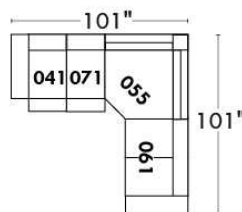

Autres | Others

Siège 23" de large | 23" Seat Width

**Fauteuil berçant,
pivotant et inclinable**
**Swivel rocking
motion chair**

Autres | Others

MONTE-CARLO

Features: Adjustable headrest included with all items (2 with square corner). Stitching: French Stitch. In fabric: small thread & in Leather: Large flat thread. Memory foam in arms & seat cushions. Lounge Chair Reclining Back items with "Push Back" mechanism. Cupholder N/A with this style.