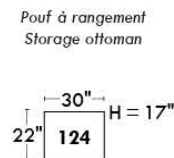

Autres | Others

Siège 23" de large | 23" Seat Width

**Fauteuil berçant,
pivotant et inclinable**
**Swivel rocking
motion chair**

Autres | Others

MONTE-CARLO

Features: Adjustable headrest included with all items (2 with square corner). Stitching: French Stitch. In fabric: small thread & in Leather: Large flat thread. Memory foam in arms & seat cushions. Lounge Chair Reclining Back items with "Push Back" mechanism. Cupholder N/A with this style.