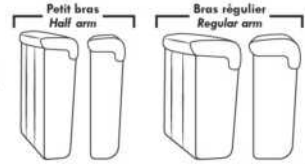

Items avec siège de 30" | Items with 30" seat