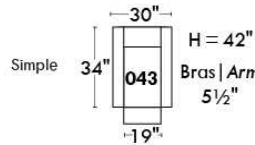

Autres | Others

Siège 23" de large | 23" Seat Width

Fauteuil berçant, pivotant et inclinable
Swivel rocking motion chair

Autres | Others

JESSE

Features: Adjustable headrest included (2 on square corner). Stitching: Small thread in fabric and large flat thread in leather. Memory foam in seat cushions. Lounge chair reclining back items with "Push Back" mechanism. Chairs #043 & #163: Have NO METAL BAR on arm.