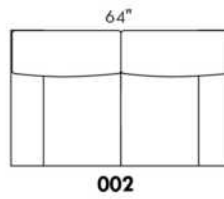

HARRISON

Hauteur complète 36" | Hauteur de siège 19" | Hauteur devant bras 26" | Profondeur d'assise 21"
Total Height 36" | Seat Height 19" | Arm Height 26" | Seat Depth 21"

www.jaymar.ca