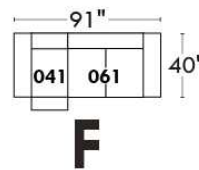

Autres | Others

Siège 23" de large | 23" Seat Width

Fauteuil berçant, pivotant et inclinable
Swivel rocking motion chair

Autres | Others

JESSE

Features: Adjustable headrest included (2 on square corner). Stitching: Small thread in fabric and large flat thread in leather. Memory foam in seat cushions. Lounge chair reclining back items with "Push Back" mechanism. Chairs #043 & #163: Have NO METAL BAR on arm.