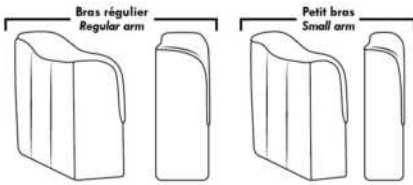

BROOKLYN

OPTIMA

Spécifications | Specifications

☐ Appui-tête levé / Headrest up
☐ Appui-tête baissé / Headrest down
☐ Complètement incliné / Fully reclined

(A) Hauteur complète 40" / Total Height
(B) Hauteur appui-tête baissé 33" / Height headrest down
(C) Hauteur du bras 24" / Arm Height
(D) Hauteur du siège 19,5" / Seat height
(E) Profondeur inclinée 65" / Depth fully reclined
(F) Profondeur d'assise 20" ou/ou 22" / Seat depth
(G) Profondeur appui-tête monté 36" / Depth with headrest up