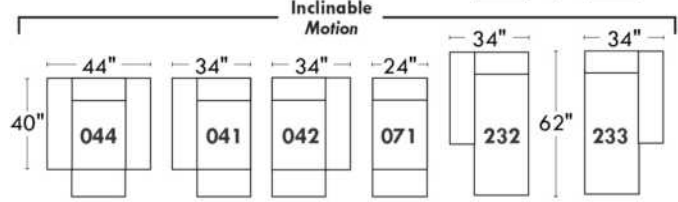

Items avec siège de 23" | Items with 23" seat

Fauteuil berçant, pivotant et inclinable
Swivel rocking motion chair