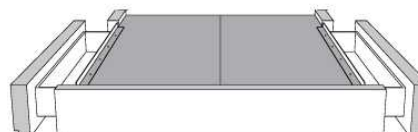

Rangement à tiroir latéraux
With Side Drawers

450-451 (2 tiroirs | drawers)