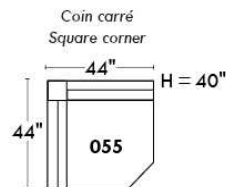

Autres | Others

Siège 23" de large | 23" Seat Width

**Fauteuil berçant,
pivotant et inclinable**
**Swivel rocking
motion chair**

Autres | Others

MONTE-CARLO

Features: Adjustable headrest included with all items (2 with square corner). Stitching: French Stitch. In fabric: small thread & in Leather: Large flat thread. Memory foam in arms & seat cushions. Lounge Chair Reclining Back items with "Push Back" mechanism. Cupholder N/A with this style.