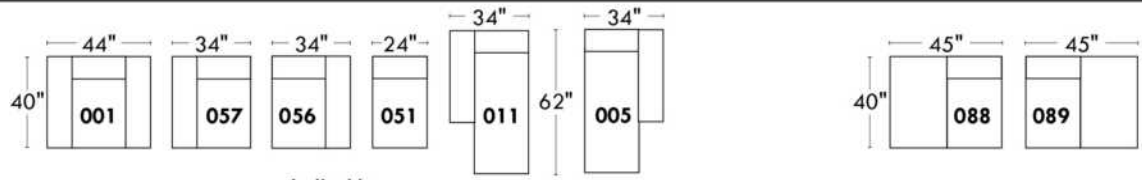

Items avec siège de 23" | Items with 23" seat

Fauteuil berçant, pivotant et inclinable
Swivel rocking motion chair