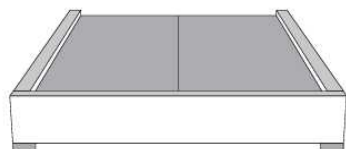

Avec pattes | With Legs
410-411