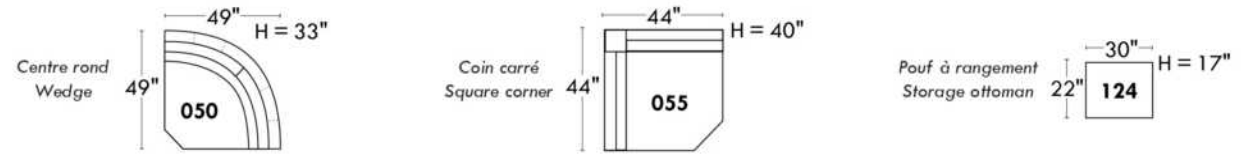

Autres | Others

www.jaymar.ca
Toutes les dimensions indiquées sont au pouce près. Nos produits sont fabriqués à la main et des variations mineures peuvent survenir.
All dimensions indicated are to the nearest inch. Our product is hand-made and minor variations can occur.