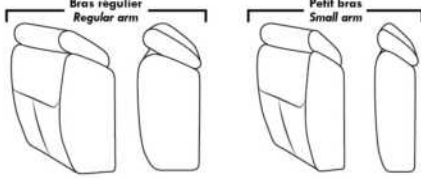

VENICE

OPTIMA

Spécifications | Specifications

☐ Appui-tête levé / Headrest up
☐ Appui-tête baissé / Headrest down
☐ Complètement incliné / Fully reclined

(A) Hauteur complète 40" / Total Height
(B) Hauteur appui-tête baissé 33" / Height headrest down
(C) Hauteur du bras 22,5" / Arm Height
(D) Hauteur du siège 19,5" / Seat height
(E) Profondeur inclinée 65" / Depth fully reclined
(F) Profondeur d'assise 20" ou/ou 22" / Seat depth
(G) Profondeur appui-tête monté 36" / Depth with headrest up

Siège 30" de large | 30" Seat Width

Allongé à rangement / Bumper with storage
Inclinable / Motion
Dos inclinable / Push back
Allongé à rangement / Bumper with storage

Siège 23" de large | 23" Seat Width

Allongé à rangement / Bumper with storage
Inclinable / Motion
Allongé à rangement / Bumper with storage

Autres | Others

Fauteuil berçant, pivotant et inclinable / Swivel, rocking motion chair
N'est pas un mécanisme protège-mur / Not a wall hugger mechanism
Dégagement mural: 16" / Wall clearance: 16"

Simple / Single: 30" x 34" x 19" H=42"
Double: 33" x 34" x 22" H=42"

Centre rond / Wedge: 49" x 49" x 33" H=33"
Coin carré / Square corner: 44" x 44" x 40" H=40"
Petit coin carré / Small corner: 40" x 40" x 40" H=40"
Pouf à rangement / Storage ottoman: 30" x 22" x 17" H=17"
Rangement à angle / Wedge storage: 25" x 35" x 10" H=22"
Rangement droit / Straight storage: 10" x 35" x 10" H=22"
Petit rangement à angle / Small Wedge storage: 20" x 35" x 10" H=22"

30" Populaires | Popular CONFIGURATIONS 23"

Nos produits sont fabriqués à la main et des variations mineures peuvent survenir. Our product is hand-made and minor variations can occur.