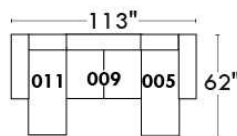

Autres | Others

Siège 23" de large | 23" Seat Width

**Fauteuil berçant,
pivotant et inclinable**
**Swivel rocking
motion chair**

Autres | Others

MONTE-CARLO

Features: Adjustable headrest included with all items (2 with square corner). Stitching: French Stitch. In fabric: small thread & in Leather: Large flat thread. Memory foam in arms & seat cushions. Lounge Chair Reclining Back items with "Push Back" mechanism. Cupholder N/A with this style.