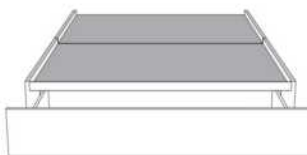

**Rangement à tiroir frontal
With Front Drawer**
540-541-542
Base lit simple N/D | Single base N/A