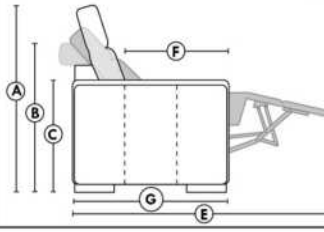

Spécifications | Specifications

- ☐ Appui-tête levé / Headrest up
- ☐ Appui-tête baissé / Headrest down
- ☐ Complètement incliné / Fully reclined