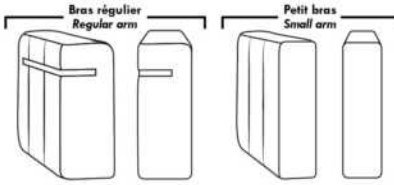

ALEXANDRA

OPTIMA

Spécifications | Specifications

☐ Appui-tête levé / Headrest up
☐ Appui-tête baissé / Headrest down
☐ Complètement incliné / Fully reclined

(A) Hauteur complète 40" / Total Height
(B) Hauteur appui-tête baissé 33" / Height headrest down
(C) Hauteur du bras 24" / Arm Height
(D) Hauteur du siège 19,5" / Seat height
(E) Profondeur inclinée 65" / Depth fully reclined
(F) Profondeur d'assise 20" ou/ou 22" / Seat depth
(G) Profondeur appui-tête monté 36" / Depth with headrest up

Siège 30" de large | 30" Seat Width

Siège 23" de large | 23" Seat Width

Autres | Others

Fauteuil berçant, pivotant et inclinable / **Swivel, rocking motion chair**
N'est pas un mécanisme protège-mur / Not a wall hugger mechanism
Dégagement mural: 16" / Wall clearance: 16"

Simple / Single: 30" x 34" x 19" H=42"
Double: 33" x 34" x 22" H=42"

30" Populaires | Popular CONFIGURATIONS 23"

Nos produits sont fabriqués à la main et des variations mineures peuvent survenir. / Our product is hand-made and minor variations can occur.