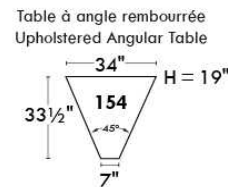

Autres | Others

Siège 23" de large | 23" Seat Width

**Fauteuil berçant,
pivotant et inclinable**
**Swivel rocking
motion chair**

Autres | Others

MONTE-CARLO

Features: Adjustable headrest included with all items (2 with square corner). Stitching: French Stitch. In fabric: small thread & in Leather: Large flat thread. Memory foam in arms & seat cushions. Lounge Chair Reclining Back items with "Push Back" mechanism. Cupholder N/A with this style.