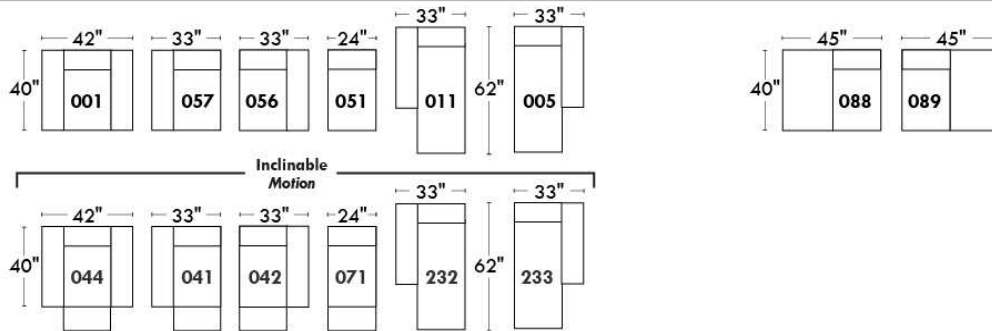

Autres | Others

Siège 23" de large | 23" Seat Width

**Fauteuil berçant,
pivotant et inclinable**
**Swivel rocking
motion chair**

Autres | Others

MONTE-CARLO

Features: Adjustable headrest included with all items (2 with square corner). Stitching: French Stitch. In fabric: small thread & in Leather: Large flat thread. Memory foam in arms & seat cushions. Lounge Chair Reclining Back items with "Push Back" mechanism. Cupholder N/A with this style.