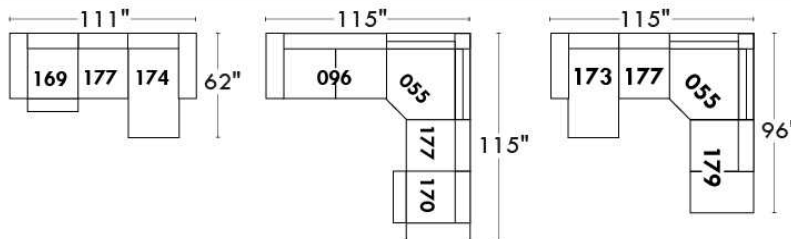

Autres | Others

Siège 23" de large | 23" Seat Width

**Fauteuil berçant,
pivotant et inclinable**
**Swivel rocking
motion chair**

Autres | Others

MONTE-CARLO

Features: Adjustable headrest included with all items (2 with square corner). Stitching: French Stitch. In fabric: small thread & in Leather: Large flat thread. Memory foam in arms & seat cushions. Lounge Chair Reclining Back items with "Push Back" mechanism. Cupholder N/A with this style.