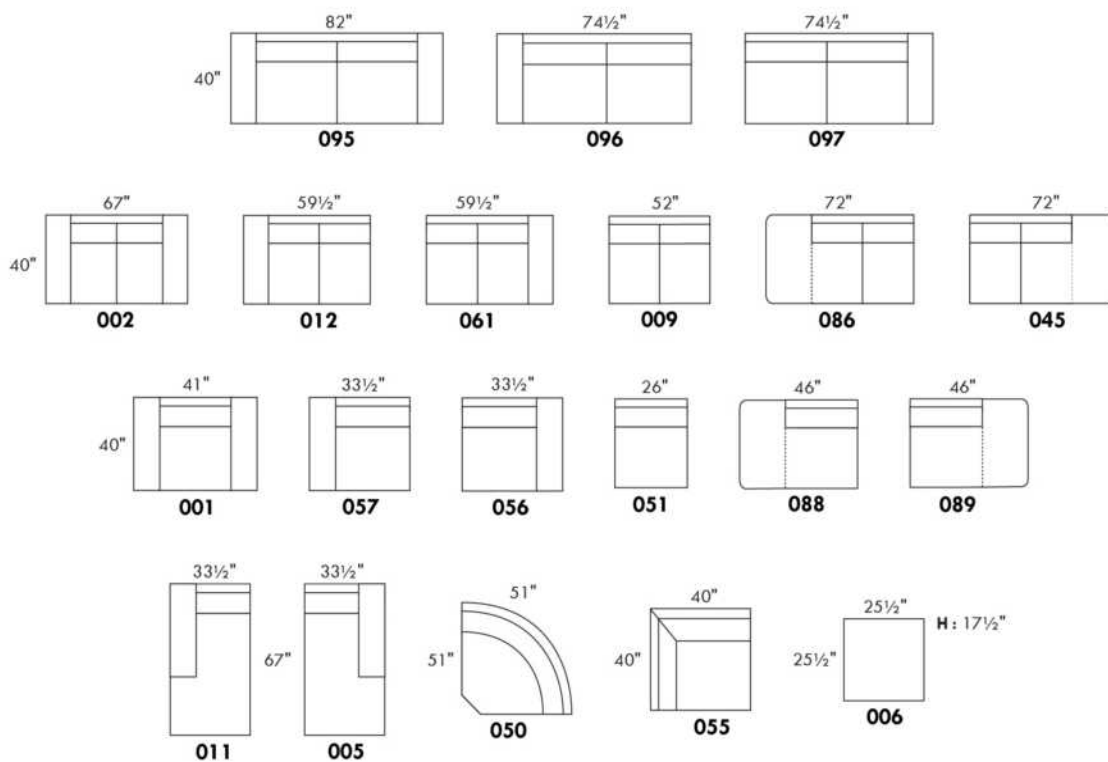

Hauteur complète 34" | Hauteur de siège 17" | Profondeur d'assise 21"
Total Height 34" | Seat Height 17" | Seat Depth 21"