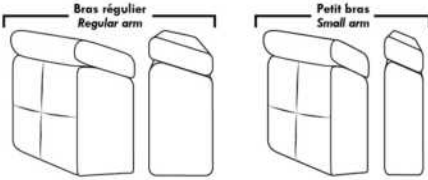

LONDON

OPTIMA