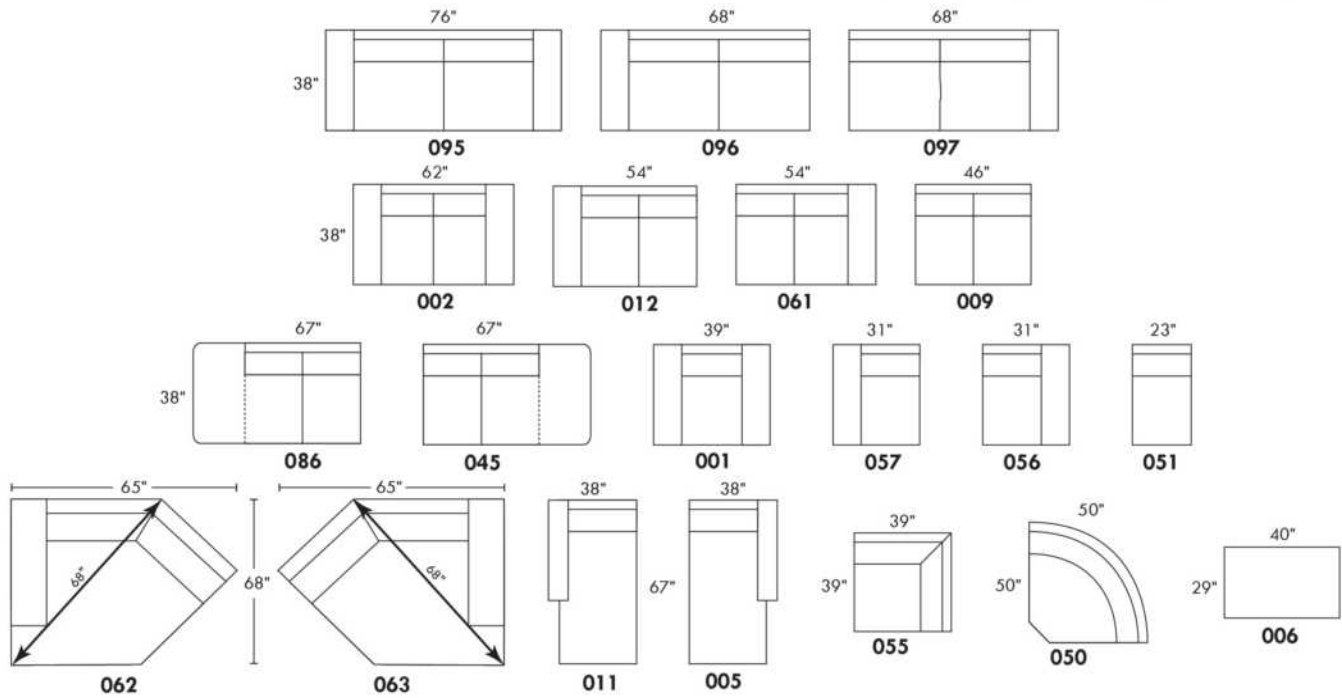

Hauteur complète 36" | Hauteur de siège 18" | Hauteur devant bras 24" | Profondeur d'assise 22"
Total Height 36" | Seat Height 18" | Arm Height 24" | Seat Depth 22"