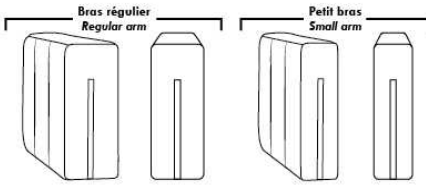

MONTEREY

OPTIMA

Spécifications | Specifications

- ☐ Appui-tête levé
  Headrest up
- ☐ Appui-tête baissé
  Headrest down
- ☐ Complètement incliné
  Fully reclined

- (A) Hauteur complète 40" Total Height
- (B) Hauteur appui-tête baissé 33" Height headrest down
- (C) Hauteur du bras 24" Arm Height
- (D) Hauteur du siège 19,5" Seat height
- (E) Profondeur inclinée 65" Depth fully reclined
- (F) Profondeur d'assise 20" ou/ou 22" Seat depth
- (G) Profondeur appui-tête monté 36" Depth with headrest up

Siège 30" de large | 30" Seat Width

095, 096, 097, 021, 234, 167, 168, 235, 223, 224, 017, 175, 176, 177, 173, 174, 165, 169, 170, 171, 230, 231, 178, 179, 221, 222

Allongé à rangement
Bumper with storage

Inclinable
Motion

Dos inclinable
Push back

42"/44" Profondeur Depth

Siège 23" de large | 23" Seat Width

002, 012, 061, 009, 086, 045, 048, 024, 186, 187, 001, 057, 056, 051, 011, 005, 088, 089, 044, 041, 042, 071, 232, 233, 188, 189, 003, 052, 053, 040

Allongé à rangement
Bumper with storage

Inclinable
Motion

Dos inclinable
Push back

42"/44" Profondeur Depth

Autres | Others

Fauteuil berçant, pivotant et inclinable
Swivel, rocking motion chair

N'est pas un mécanisme protège-mur
Dégagement mural: 16"

Not a wall hugger mechanism
Wall clearance: 16"

Simple / Single: 32" H=42", 34" W, 19" D

Double: 35" H=42", 34" W, 22" D

Centre rond Wedge: 49" H=33", 050

Coin carré Square corner: 44" H=40", 055

Petit coin carré Small corner: 40" H=40", 155

Pouf à rangement Storage ottoman: 30" H=17", 22" W, 124

Rangement à angle Wedge storage: 25" H=22", 35" W, 10" D, 159

Rangement droit Straight storage: 10" H=22", 35" W, 160

Petit rangement à angle Small Wedge storage: 20" H=22", 35" W, 10" D, 190

30" Populaires | Popular CONFIGURATIONS 23"

A: 80" x 40" x 62"

B: 111" x 40" x 62"

C: 115" x 40" x 115"

D: 115" x 40" x 96"

J: 66" x 40"

K: 90" x 40" x 62"

L: 101" x 40" x 101"

M: 101" x 40" x 89"

016, 170, 171, 174, 096, 055, 171, 170, 041, 042, 041, 071, 005, 012, 055, 071, 042, 041, 071, 024