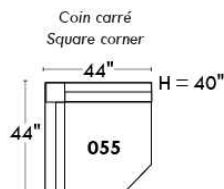

Autres | Others

Siège 23" de large | 23" Seat Width

**Fauteuil berçant,
pivotant et inclinable**
**Swivel rocking
motion chair**

Autres | Others

MONTE-CARLO

Features: Adjustable headrest included with all items (2 with square corner). Stitching: French Stitch. In fabric: small thread & in Leather: Large flat thread. Memory foam in arms & seat cushions. Lounge Chair Reclining Back items with "Push Back" mechanism. Cupholder N/A with this style.