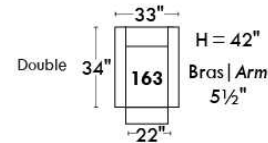

Autres | Others

Siège 23" de large | 23" Seat Width

**Fauteuil berçant,
pivotant et inclinable**
**Swivel rocking
motion chair**

Autres | Others

MONTE-CARLO

Features: Adjustable headrest included with all items (2 with square corner). Stitching: French Stitch. In fabric: small thread & in Leather: Large flat thread. Memory foam in arms & seat cushions. Lounge Chair Reclining Back items with "Push Back" mechanism. Cupholder N/A with this style.