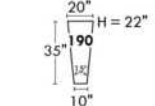

Petit rangement à angle / Small Wedge storage