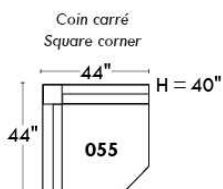

Autres | Others

Siège 23" de large | 23" Seat Width

Fauteuil berçant, pivotant et inclinable
Swivel rocking motion chair

Autres | Others

MELBOURNE

FEATURES:

*Wall hugger power recliners with full footrest (manual n/a). Manual adjustable headrest on all items (2 on square corner & stationary on wedge). Seat cushions with shaped foam + 1" layer of memory foam on top; arm with memory foam. Stitching: Small thread in fabric & large flat thread in leather. Lounge chair reclining back items with "Push Back" mechanism; wall clearance 10".