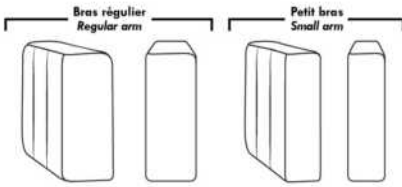

MARSEILLE

OPTIMA