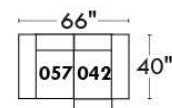

Autres | Others

Siège 23" de large | 23" Seat Width

**Fauteuil berçant,
pivotant et inclinable**
**Swivel rocking
motion chair**

Autres | Others

MONTE-CARLO

Features: Adjustable headrest included with all items (2 with square corner). Stitching: French Stitch. In fabric: small thread & in Leather: Large flat thread. Memory foam in arms & seat cushions. Lounge Chair Reclining Back items with "Push Back" mechanism. Cupholder N/A with this style.