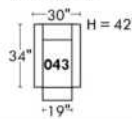

Autres | Others

Fauteuil berçant, pivotant et inclinable

N'est pas un mécanisme protège-mur

Dégagement mural: 16"

Swivel, rocking motion chair

Not a wall hugger mechanism

Wall clearance: 16"

Simple / Single