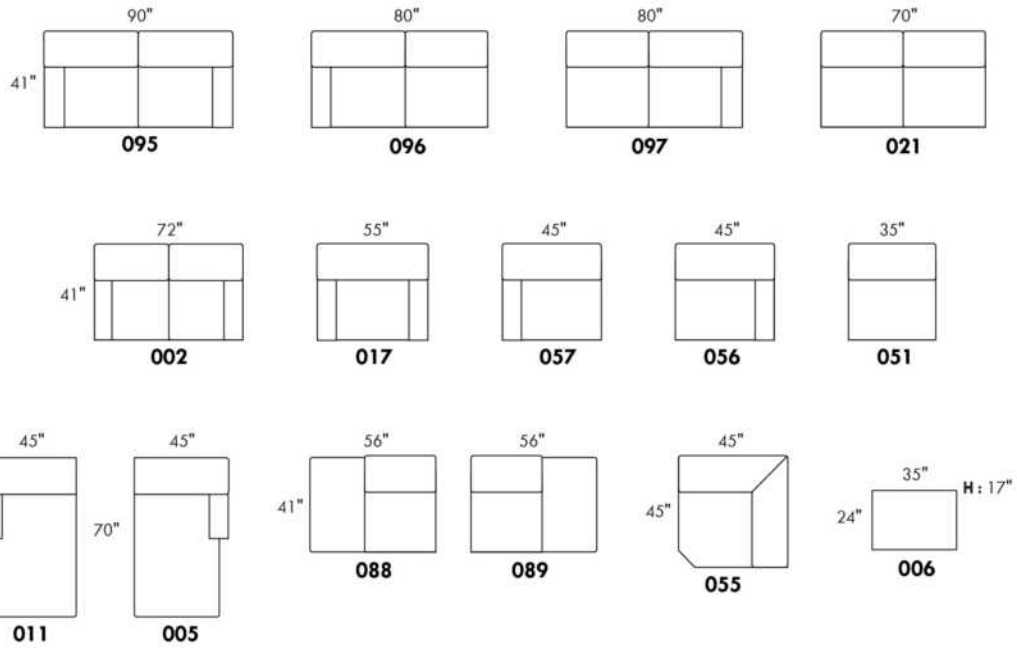

CAPE COD

Hauteur complète 34" | Hauteur de siège 18" | Hauteur devant bras 24" | Profondeur d'assise 24"
Total Height 34" | Seat Height 18" | Arm Height 24" | Seat Depth 24"