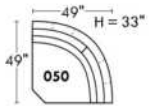

Centre rond / Wedge