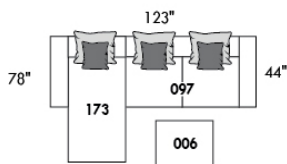

FASHION COLLECTION

FASHION I

COUSSINS PLEINE LARGEUR
FULL BACK CUSHIONS

831 34 x 7 x 19
832 24 x 6 x 10

FASHION II

COUSSINS CARRÉS - DOS APPARENT
SQUARE CUSHIONS - VISBLE BACK

833 26 x 7 x 19
834 16 x 6 x 16

Mélanger & agencer!
Mix & Match!

Populaires | Popular CONFIGURATIONS

A

B

C

D