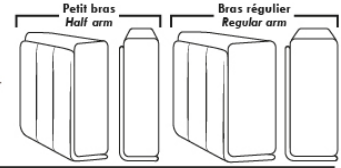

Autres | Others

Siège 23" de large | 23" Seat Width

Fauteuil berçant, pivotant et inclinable
Swivel rocking motion chair

Autres | Others

MELBOURNE

FEATURES:

*Wall hugger power recliners with full footrest (manual n/a). Manual adjustable headrest on all items (2 on square corner & stationary on wedge). Seat cushions with shaped foam + 1" layer of memory foam on top; arm with memory foam. Stitching: Small thread in fabric & large flat thread in leather. Lounge chair reclining back items with "Push Back" mechanism; wall clearance 10".