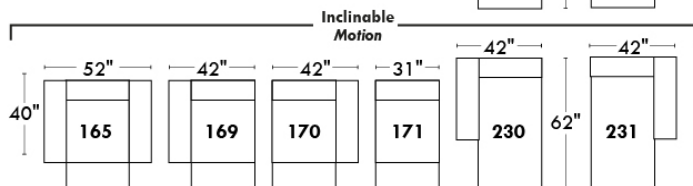

Siège 30" de large | 30" Seat Width