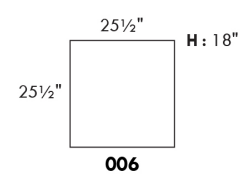

ESTHER

Hauteur complète 35" | Hauteur de siège 19" | Hauteur devant bras 26" | Profondeur d'assise 21"
Total Height 35" | Seat Height 19" | Arm Height 26" | Seat Depth 21"