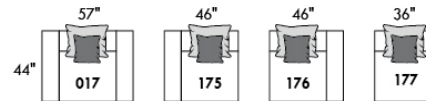

FASHION II

COUSSINS CARRÉS - DOS APPARENT
SQUARE CUSHIONS - VISBLE BACK

833 26 x 7 x 19
834 16 x 6 x 16