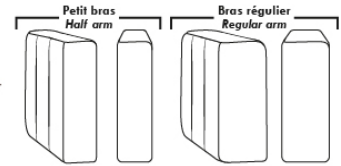

Autres | Others

Siège 23" de large | 23" Seat Width

Fauteuil berçant, pivotant et inclinable
Swivel rocking motion chair

Autres | Others

JESSE

Features: Adjustable headrest included (2 on square corner). Stitching: Small thread in fabric and large flat thread in leather. Memory foam in seat cushions. Lounge chair reclining back items with "Push Back" mechanism. Chairs #043 & #163: Have NO METAL BAR on arm.