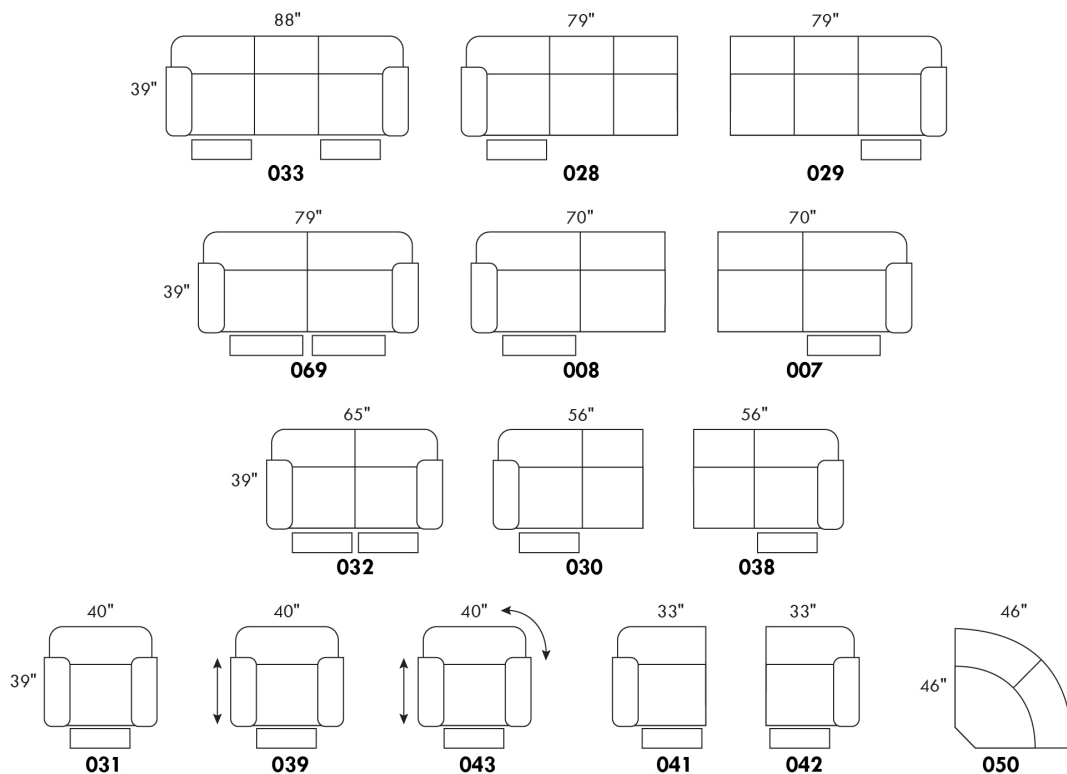

32047

Hauteur complète 40" | Hauteur de siège 19" | Hauteur devant bras 25" | Profondeur d'assise 21"
Total Height 40" | Seat Height 19" | Arm Height 25" | Seat Depth 21"