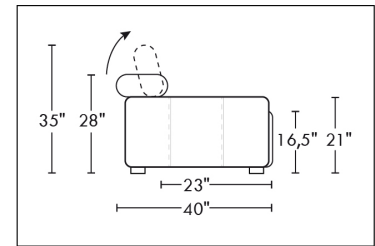

TOULOUSE

Hauteur complète 28"/35" | Hauteur de siège 16½" | Hauteur devant bras 21" | Profondeur d'assise 23"
Total Height 28"/35" | Seat Height 16½" | Arm Height 21" | Seat Depth 23"