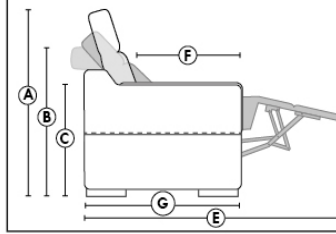

- ☐ Appui-tête levé Headrest up
- ☐ Appui-tête baissé Headrest down
- ☐ Complètement incliné Fully reclined
- (A) Hauteur complète 40" Total Height
- (B) Hauteur appui-tête baissé 33" Height headrest down
- (C) Hauteur du bras 24,5" Arm Height
- (D) Hauteur du siège 19,5" Seat height
- (E) Profondeur inclinée 65" Depth fully reclined
- (F) Profondeur d'assise 20" ou/ou 22" Seat depth
- (G) Profondeur appui-tête monté 36" Depth with headrest up

Siège 30" de large | 30" Seat Width

Siège 23" de large | 23" Seat Width

Autres | Others

Fauteuil berçant, pivotant et inclinable
N'est pas un mécanisme protège-mur
Dégagement mural: 16"

Swivel, rocking motion chair
Not a wall hugger mechanism
Wall clearance: 16"

30" Populaires | Popular CONFIGURATIONS 23"