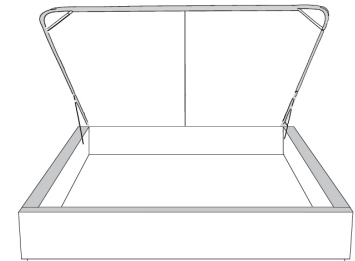

Avec rangement | With Storage
430-431-432-433