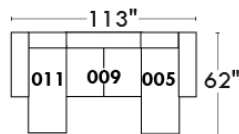

Autres | Others

Siège 23" de large | 23" Seat Width

**Fauteuil berçant,
pivotant et inclinable**
*Swivel rocking
motion chair*

Autres | Others

MONTE-CARLO

Features: Adjustable headrest included with all items (2 with square corner). Stitching: French Stitch. In fabric: small thread & in Leather: Large flat thread. Memory foam in arms & seat cushions. Lounge Chair Reclining Back items with "Push Back" mechanism. Cupholder N/A with this style.