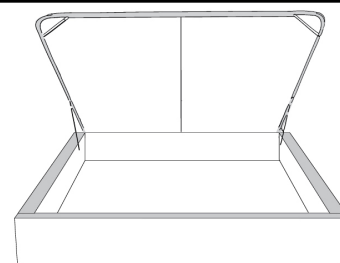

Avec rangement | With Storage
430-431-432-433