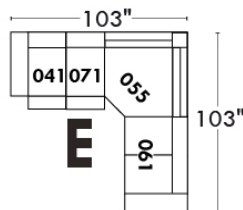

Autres | Others

Siège 23" de large | 23" Seat Width

Fauteuil berçant, pivotant et inclinable
Swivel rocking motion chair

Autres | Others

MELBOURNE

FEATURES:

*Wall hugger power recliners with full footrest (manual n/a). Manual adjustable headrest on all items (2 on square corner & stationary on wedge). Seat cushions with shaped foam + 1" layer of memory foam on top; arm with memory foam. Stitching: Small thread in fabric & large flat thread in leather. Lounge chair reclining back items with "Push Back" mechanism; wall clearance 10".