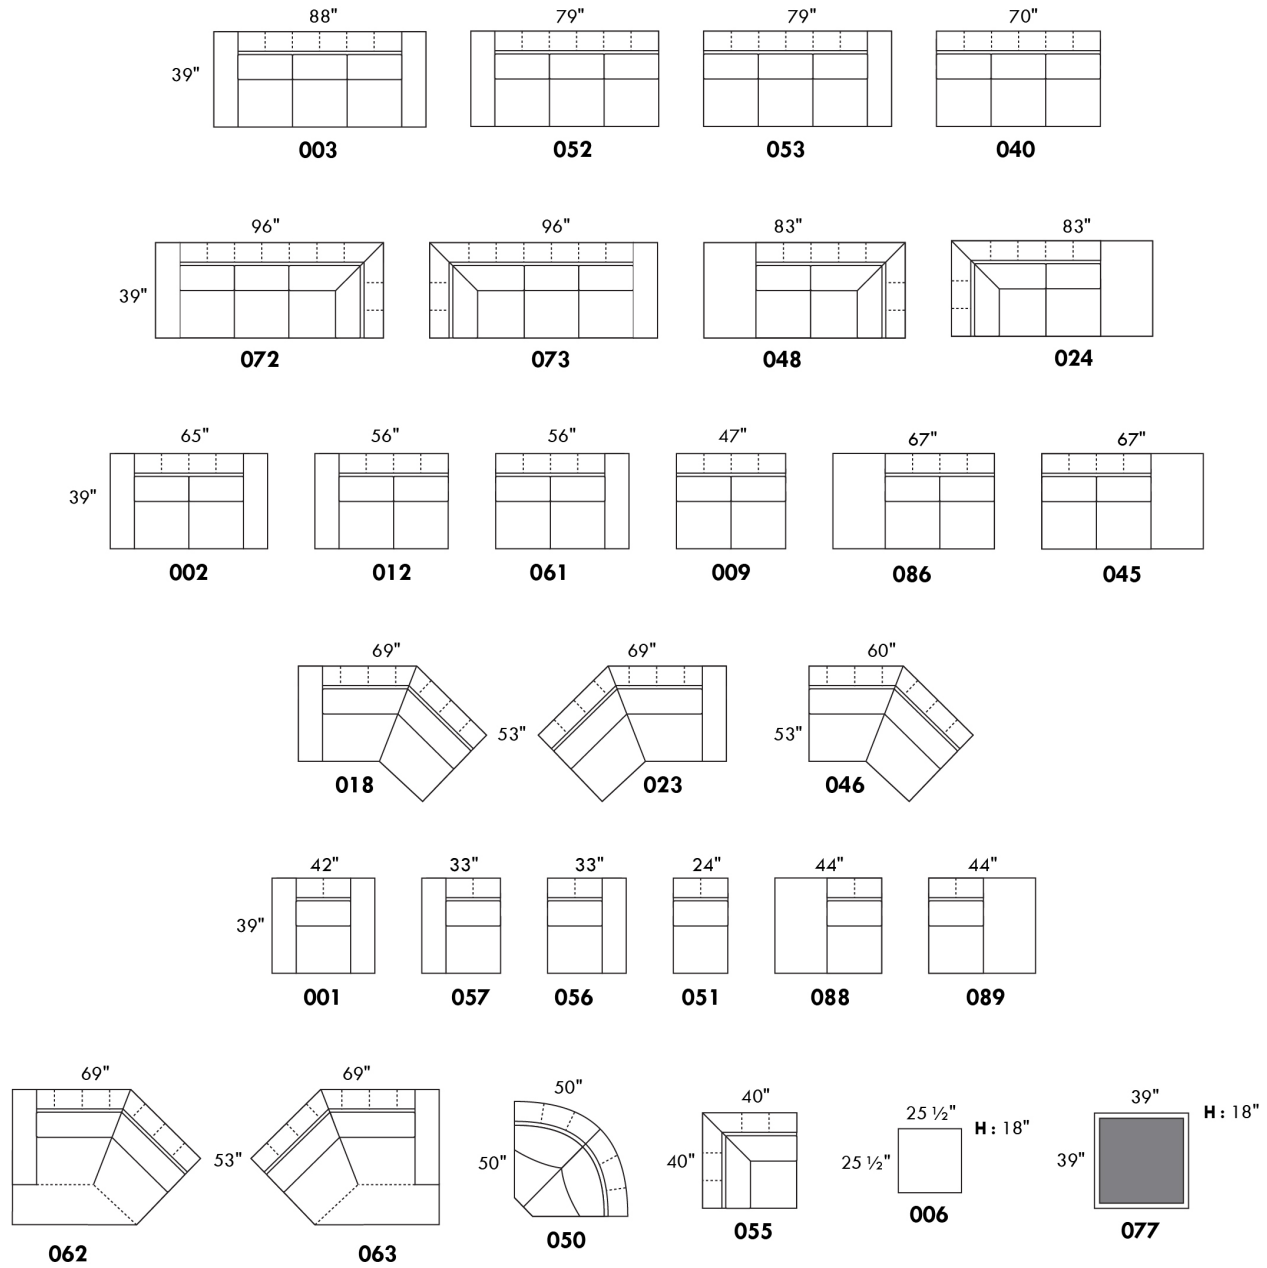

SEVILLE

Hauteur complète 34" | Profondeur d'assise 21"
Total Height 34" | Seat Depth 21"

	LG90	LG186	LG181	LG128	LG185	LG143	LG143	LG180
Hauteur	4 1/2"	5 1/2"	5 1/2"	6"	6 3/4"	6 3/4"	6 3/4"	6 3/4"
Hauteur siège Seat height	15 1/2"	16 1/2"	16 1/2"	17"	17 3/4"	17 3/4"	17 3/4"	17 3/4"

www.jaymar.ca