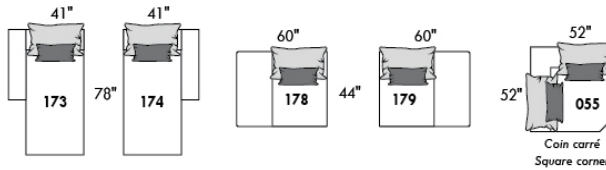

Mélanger & agencer!
Mix & Match!

Populaires | Popular CONFIGURATIONS