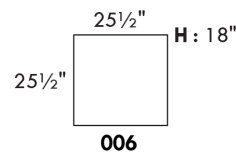

HARRISON

Hauteur complète 36" | Hauteur de siège 19" | Hauteur devant bras 26" | Profondeur d'assise 21"
Total Height 36" | Seat Height 19" | Arm Height 26" | Seat Depth 21"

www.jaymar.ca