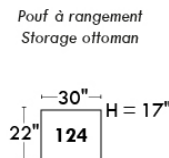

Autres | Others

Siège 23" de large | 23" Seat Width

**Fauteuil berçant,
pivotant et inclinable**
*Swivel rocking
motion chair*

Autres | Others

MONTE-CARLO

Features: Adjustable headrest included with all items (2 with square corner). Stitching: French Stitch. In fabric: small thread & in Leather: Large flat thread. Memory foam in arms & seat cushions. Lounge Chair Reclining Back items with "Push Back" mechanism. Cupholder N/A with this style.