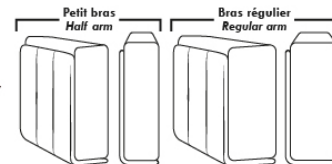

Siège 30" de large | 30" Seat Width

Spécifications | Specifications

- ☐ Appui-tête levé / Headrest up
- ☐ Appui-tête baissé / Headrest down
- ☐ Complètement incliné / Fully reclined

- (A) Hauteur complète 39" / Total Height
- (B) Hauteur appui-tête baissé 30" / Height headrest down
- (C) Hauteur du bras 24" / Arm Height
- (D) Hauteur du siège 19,5" / Seat height
- (E) Profondeur inclinée 63" / Depth fully reclined
- (F) Profondeur d'assise 20" / Seat depth

Autres | Others