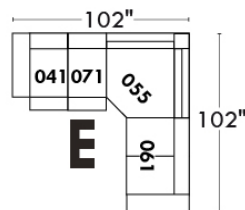

Autres | Others

Siège 23" de large | 23" Seat Width

Fauteuil berçant, pivotant et inclinable
Swivel rocking motion chair

Autres | Others

JESSE

Features: Adjustable headrest included (2 on square corner). Stitching: Small thread in fabric and large flat thread in leather. Memory foam in seat cushions. Lounge chair reclining back items with "Push Back" mechanism. Chairs #043 & #163: Have NO METAL BAR on arm.