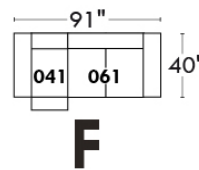

Autres | Others

Siège 23" de large | 23" Seat Width

Fauteuil berçant, pivotant et inclinable
Swivel rocking motion chair

Autres | Others

JESSE

Features: Adjustable headrest included (2 on square corner). Stitching: Small thread in fabric and large flat thread in leather. Memory foam in seat cushions. Lounge chair reclining back items with "Push Back" mechanism. Chairs #043 & #163: Have NO METAL BAR on arm.