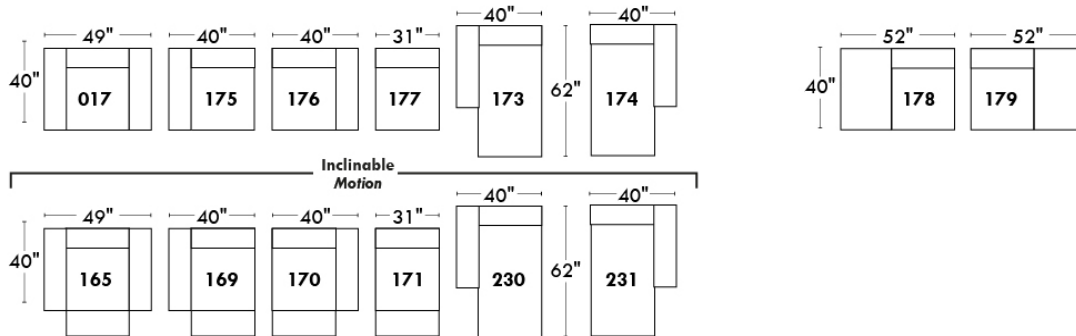

Siège 30" de large | 30" Seat Width