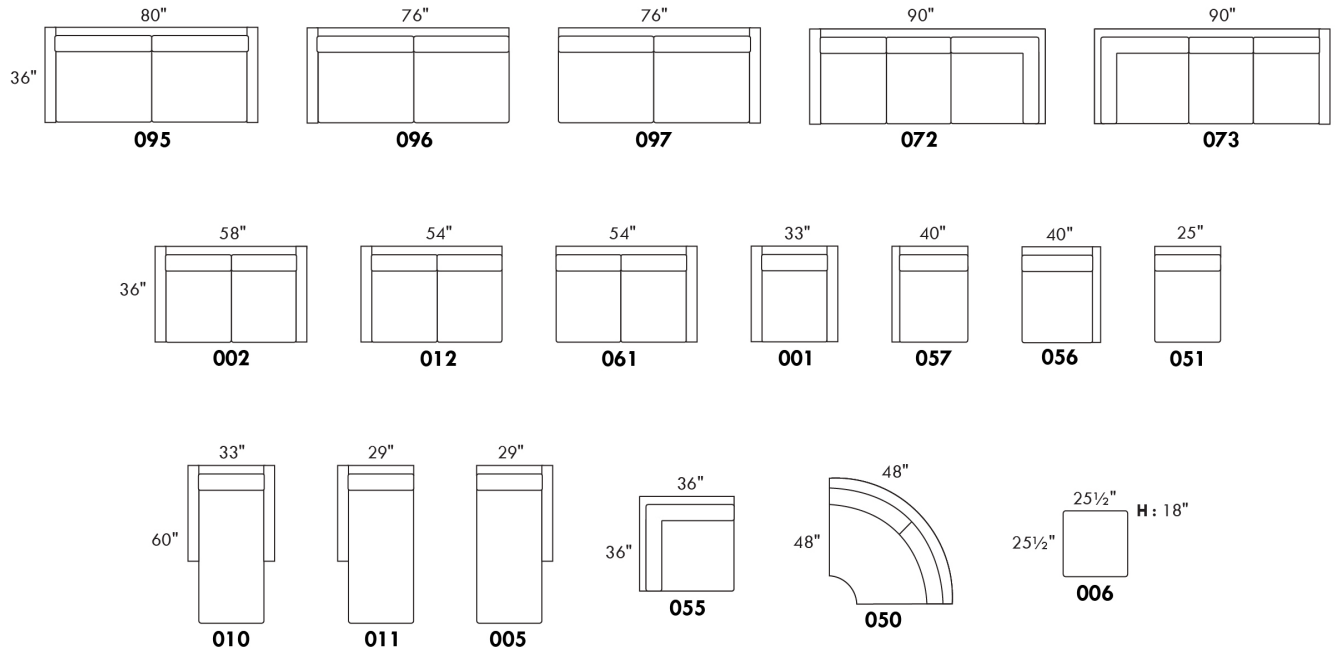

TALBOT

Hauteur complète 35" | Hauteur de siège 19" | Hauteur devant bras 24" | Profondeur d'assise 21"
Total Height 35" | Seat Height 19" | Arm Height 24" | Seat Depth 21"