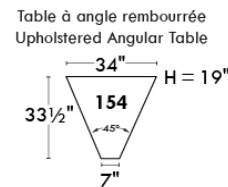

Autres | Others

Siège 23" de large | 23" Seat Width

Fauteuil berçant, pivotant et inclinable
Swivel rocking motion chair

Autres | Others

MELBOURNE

FEATURES:

*Wall hugger power recliners with full footrest (manual n/a). Manual adjustable headrest on all items (2 on square corner & stationary on wedge). Seat cushions with shaped foam + 1" layer of memory foam on top; arm with memory foam. Stitching: Small thread in fabric & large flat thread in leather. Lounge chair reclining back items with "Push Back" mechanism; wall clearance 10".