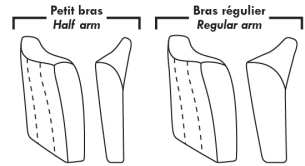

Items avec siège de 30" | Items with 30" seat

Spécifications | Specifications

- ☐ Appui-tête levé / Headrest up
- ☐ Appui-tête baissé / Headrest down
- ☐ Complètement incliné / Fully reclined
- (A) Hauteur complète 40" / Total Height
- (B) Hauteur appui-tête baissé 33" / Height headrest down
- (C) Hauteur du bras 23" / Arm Height
- (D) Hauteur du siège 19,5" / Seat height
- (E) Profondeur incliné 65" / Depth fully reclined
- (F) Profondeur d'assise 20" ou/ou 22" / Seat depth

Autres | Others