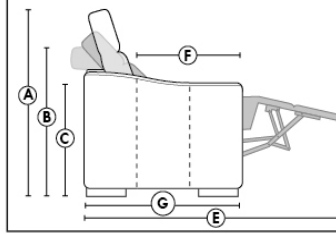

Spécifications | Specifications