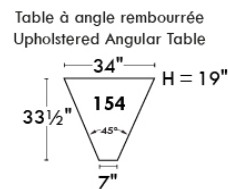

Autres | Others

Siège 23" de large | 23" Seat Width

**Fauteuil berçant,
pivotant et inclinable**
*Swivel rocking
motion chair*

Autres | Others

MONTE-CARLO

Features: Adjustable headrest included with all items (2 with square corner). Stitching: French Stitch. In fabric: small thread & in Leather: Large flat thread. Memory foam in arms & seat cushions. Lounge Chair Reclining Back items with "Push Back" mechanism. Cupholder N/A with this style.