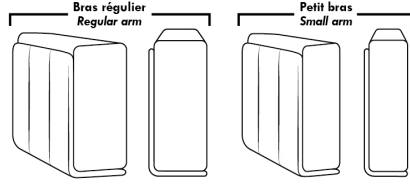

BERLIN

OPTIMA

Spécifications | Specifications

- ☐ Appui-tête levé Headrest up
- ☐ Appui-tête baissé Headrest down
- ☐ Complètement incliné Fully reclined

- (A) Hauteur complète 40" Total Height
- (B) Hauteur appui-tête baissé 33" Height headrest down
- (C) Hauteur du bras 24" Arm Height
- (D) Hauteur du siège 19,5" Seat height
- (E) Profondeur inclinée 65" Depth fully reclined
- (F) Profondeur d'assise 20" ou/ou 22" Seat depth
- (G) Profondeur appui-tête monté 36" Depth with headrest up

Siège 30" de large | 30" Seat Width

Siège 23" de large | 23" Seat Width

Autres | Others

Fauteuil berçant, pivotant et inclinable
N'est pas un mécanisme protège-mur
Dégagement mural: 16"

Swivel, rocking motion chair
Not a wall hugger mechanism
Wall clearance: 16"

30" Populaires | Popular CONFIGURATIONS 23"