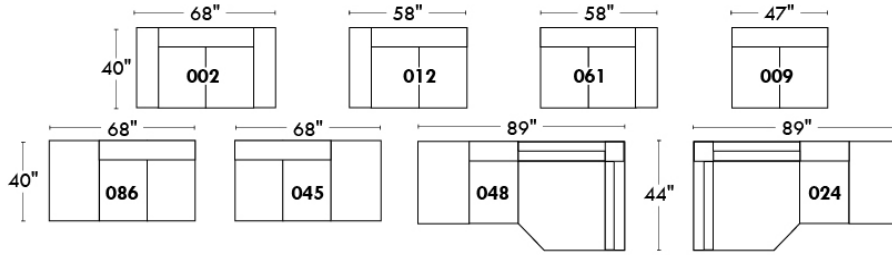

Autres | Others

Siège 23" de large | 23" Seat Width

Fauteuil berçant, pivotant et inclinable
Swivel rocking motion chair

Autres | Others

MELBOURNE

FEATURES:

*Wall hugger power recliners with full footrest (manual n/a). Manual adjustable headrest on all items (2 on square corner & stationary on wedge). Seat cushions with shaped foam + 1" layer of memory foam on top; arm with memory foam. Stitching: Small thread in fabric & large flat thread in leather. Lounge chair reclining back items with "Push Back" mechanism; wall clearance 10".