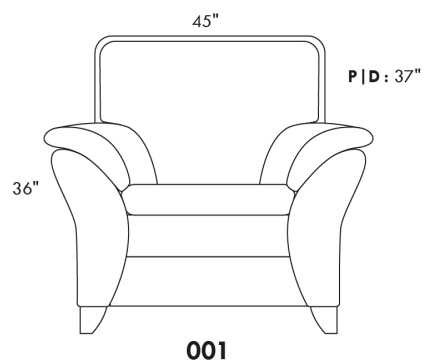

GARBO

Hauteur de siège 18" | Hauteur devant bras 27" | Profondeur d'assise 21"
Seat Height 18" | Arm Height 27" | Seat Depth 21"

www.jaymar.ca