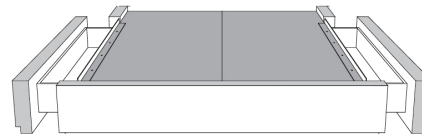

Rangement à tiroir latéraux
With Side Drawers
450-451 (2 tiroirs | drawers)

Base avec contour MINCE 2" | Base with NARROW contour 2"

Grandeur | Size King: 82 x 84 x 12 | Queen: 64 x 84 x 12

Avec pattes - Lit réglable
With Legs - Adjustable bed
560-561

	King	Queen
Lit grandeur complète : Complete Bed Size :	87x96x46/41	69x96x46/41
Intérieur | Inside :	78x82x12	61x82x12