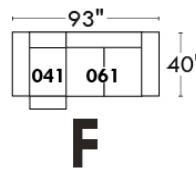

Autres | Others

Siège 23" de large | 23" Seat Width

Fauteuil berçant, pivotant et inclinable
Swivel rocking motion chair

Autres | Others

MELBOURNE

FEATURES:

*Wall hugger power recliners with full footrest (manual n/a). Manual adjustable headrest on all items (2 on square corner & stationary on wedge). Seat cushions with shaped foam + 1" layer of memory foam on top; arm with memory foam. Stitching: Small thread in fabric & large flat thread in leather. Lounge chair reclining back items with "Push Back" mechanism; wall clearance 10".