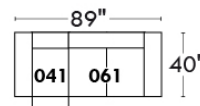

Autres | Others

Siège 23" de large | 23" Seat Width

**Fauteuil berçant,
pivotant et inclinable**
*Swivel rocking
motion chair*

Autres | Others

MONTE-CARLO

Features: Adjustable headrest included with all items (2 with square corner). Stitching: French Stitch. In fabric: small thread & in Leather: Large flat thread. Memory foam in arms & seat cushions. Lounge Chair Reclining Back items with "Push Back" mechanism. Cupholder N/A with this style.