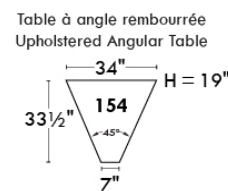

Autres | Others

Siège 23" de large | 23" Seat Width

Fauteuil berçant, pivotant et inclinable
Swivel rocking motion chair

Autres | Others

JESSE

Features: Adjustable headrest included (2 on square corner). Stitching: Small thread in fabric and large flat thread in leather. Memory foam in seat cushions. Lounge chair reclining back items with "Push Back" mechanism. Chairs #043 & #163: Have NO METAL BAR on arm.