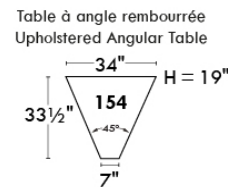

Autres | Others

Siège 23" de large | 23" Seat Width

**Fauteuil berçant,
pivotant et inclinable**
*Swivel rocking
motion chair*

Autres | Others

MONTE-CARLO

Features: Adjustable headrest included with all items (2 with square corner). Stitching: French Stitch. In fabric: small thread & in Leather: Large flat thread. Memory foam in arms & seat cushions. Lounge Chair Reclining Back items with "Push Back" mechanism. Cupholder N/A with this style.