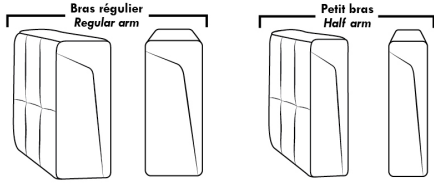

SYDNEY

OPTIMA

Spécifications | Specifications

- ☐ Appui-tête levé Headrest up
- ☐ Appui-tête baissé Headrest down
- ☐ Complètement incliné Fully reclined

- (A) Hauteur complète 40" Total Height
- (B) Hauteur appui-tête baissé 33" Height headrest down
- (C) Hauteur du bras 22,5" Arm Height
- (D) Hauteur du siège 19,5" Seat height
- (E) Profondeur inclinée 65" Depth fully reclined
- (F) Profondeur d'assise 20" ou/ or 22" Seat depth
- (G) Profondeur appui-tête monté 36" Depth with headrest up

Siège 30" de large | 30" Seat Width

Siège 23" de large | 23" Seat Width

Autres | Others

Fauteuil berçant, pivotant et inclinable
Swivel, rocking motion chair
N'est pas un mécanisme protège-mur / Not a wall hugger mechanism
Dégagement mural: 16" / Wall clearance: 16"

30" Populaires | Popular CONFIGURATIONS 23"