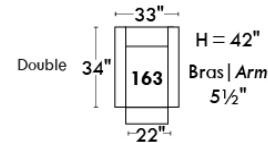

Autres | Others

Siège 23" de large | 23" Seat Width

Fauteuil berçant, pivotant et inclinable
Swivel rocking motion chair

Autres | Others

MELBOURNE

FEATURES:

*Wall hugger power recliners with full footrest (manual n/a). Manual adjustable headrest on all items (2 on square corner & stationary on wedge). Seat cushions with shaped foam + 1" layer of memory foam on top; arm with memory foam. Stitching: Small thread in fabric & large flat thread in leather. Lounge chair reclining back items with "Push Back" mechanism; wall clearance 10".