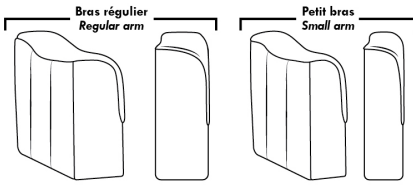

BROOKLYN

OPTIMA

Spécifications | Specifications

- ☐ Appui-tête levé / Headrest up
- ☐ Appui-tête baissé / Headrest down
- ☐ Complètement incliné / Fully reclined

- (A) Hauteur complète 40" / Total Height
- (B) Hauteur appui-tête baissé 33" / Height headrest down
- (C) Hauteur du bras 24" / Arm Height
- (D) Hauteur du siège 19,5" / Seat height
- (E) Profondeur inclinée 65" / Depth fully reclined
- (F) Profondeur d'assise 20" ou/ou 22" / Seat depth
- (G) Profondeur appui-tête monté 36" / Depth with headrest up

Siège 30" de large | 30" Seat Width

Siège 23" de large | 23" Seat Width

Autres | Others

Fauteuil berçant, pivotant et inclinable / **Swivel, rocking motion chair**
N'est pas un mécanisme protège-mur / Not a wall hugger mechanism
Dégagement mural: 16" / Wall clearance: 16"

30" Populaires | Popular CONFIGURATIONS 23"