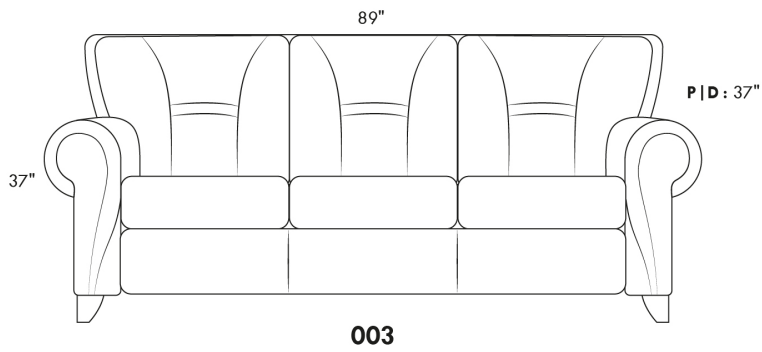

ERICA

Hauteur de siège 20" | Hauteur devant bras 26" | Profondeur d'assise 21"
Seat Height 20" | Arm Height 26" | Seat Depth 21"

www.jaymar.ca