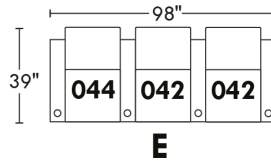

Configurations