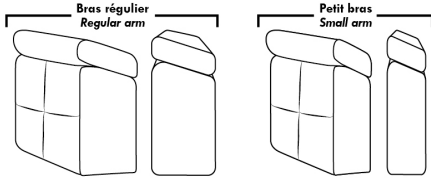

LONDON

OPTIMA