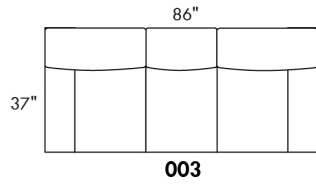

HARRISON

Hauteur complète 36" | Hauteur de siège 19" | Hauteur devant bras 26" | Profondeur d'assise 21"
Total Height 36" | Seat Height 19" | Arm Height 26" | Seat Depth 21"

www.jaymar.ca