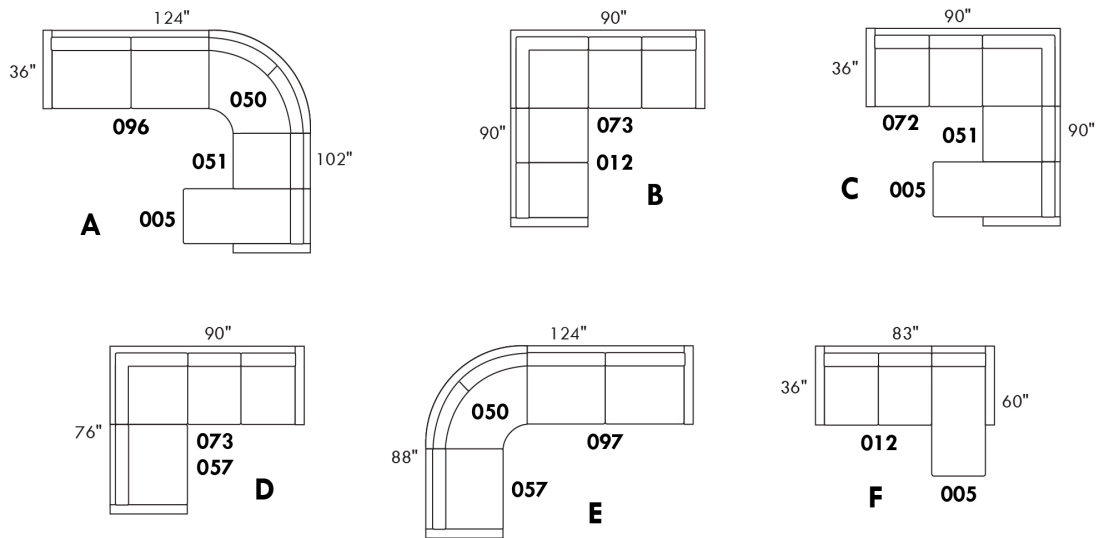

CONFIGURATIONS