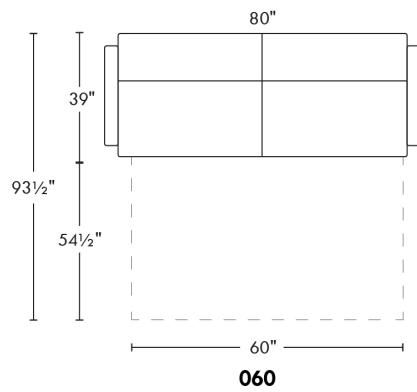

SURF

Hauteur complète 36" | Hauteur de siège 22" | Hauteur devant bras 28½" | Profondeur d'assise 21½"
Total Height 36" | Seat Height 22" | Arm Height 28½" | Seat Depth 21½"

www.jaymar.ca