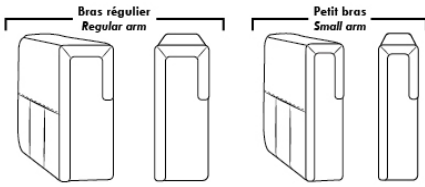

COLOGNE

OPTIMA

Spécifications | Specifications

☐ Appui-tête levé / Headrest up
☐ Appui-tête baissé / Headrest down
☐ Complètement incliné / Fully reclined

(A) Hauteur complète 40" / Total Height
(B) Hauteur appui-tête baissé 33" / Height headrest down
(C) Hauteur du bras 24" / Arm Height
(D) Hauteur du siège 19,5" / Seat height
(E) Profondeur inclinée 65" / Depth fully reclined
(F) Profondeur d'assise 20" ou/ou 22" / Seat depth
(G) Profondeur appui-tête monté 36" / Depth with headrest up

Siège 30" de large | 30" Seat Width

79" 40" 095
70" 40" 096
70" 40" 097
61" 40" 021
96" 40" 234
44" 40" 167
82" 40" 168
96" 44" 235
82" 40" 223
82" 40" 224
49" 40" 017
40" 40" 175
40" 40" 176
31" 40" 177
40" 62" 173
40" 42"/44" Profondeur Depth 174
49" 40" 165
40" 40" 169
40" 40" 170
31" 40" 171
40" 62" 230
40" 42"/44" Profondeur Depth 231
52" 40" 178
52" 40" 179
52" 40" 221
52" 40" 222

Siège 23" de large | 23" Seat Width

65" 40" 002
56" 40" 012
56" 40" 061
47" 40" 009
68" 40" 086
68" 40" 045
89" 40" 048
89" 44" 024
68" 40" 186
68" 40" 187
42" 40" 001
33" 40" 057
33" 40" 056
24" 40" 051
33" 62" 011
33" 42"/44" Profondeur Depth 005
45" 40" 088
45" 40" 089
42" 40" 044
33" 40" 041
33" 40" 042
24" 40" 071
33" 62" 232
33" 42"/44" Profondeur Depth 233
45" 40" 188
45" 40" 189
89" 40" 003
80" 40" 052
80" 40" 053
71" 40" 040

Autres | Others

Fauteuil berçant, pivotant et inclinable / **Swivel, rocking motion chair**

N'est pas un mécanisme protège-mur / Not a wall hugger mechanism
Dégagement mural: 16" / Wall clearance: 16"

Simple / Single: 30" H=42", 34", 19"
Double: 33" H=42", 34", 22"

Centre rond / Wedge: 49" H=33", 49" 050

Coin carré / Square corner: 44" H=40", 44" 055

Petit coin carré / Small corner: 40" H=40", 40" 155

Pouf à rangement / Storage ottoman: 30" H=17", 22" 124

Rangement à angle / Wedge storage: 25" H=22", 35" 159

Rangement droit / Straight storage: 10" H=22", 35" 160

Petit rangement à angle / Small Wedge storage: 20" H=22", 35" 190

30" Populaires | Popular CONFIGURATIONS 23"

80" 40" 169 170
111" 40" 169 171 174
115" 40" 096 055 171 170
115" 40" 169 171 235
66" 40" 041 042
90" 40" 041 071 005
101" 40" 012 055 071 042
101" 40" 041 071 024