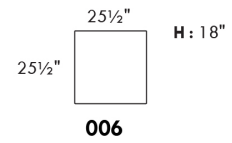

SURF

Hauteur complète 36" | Hauteur de siège 22" | Hauteur devant bras 28½" | Profondeur d'assise 21½"
Total Height 36" | Seat Height 22" | Arm Height 28½" | Seat Depth 21½"

www.jaymar.ca