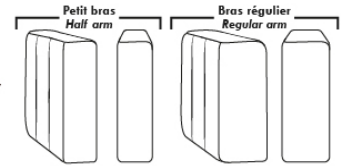

Siège 30" de large | 30" Seat Width

Spécifications | Specifications

- ☐ Appui-tête levé / Headrest up
- ☐ Appui-tête baissé / Headrest down
- ☐ Complètement incliné / Fully reclined

- (A) Hauteur complète 39" / Total Height
- (B) Hauteur appui-tête baissé 30" / Height headrest down
- (C) Hauteur du bras 24" / Arm Height
- (D) Hauteur du siège 19,5" / Seat height
- (E) Profondeur incliné 63" / Depth fully reclined
- (F) Profondeur d'assise 20" / Seat depth

Autres | Others