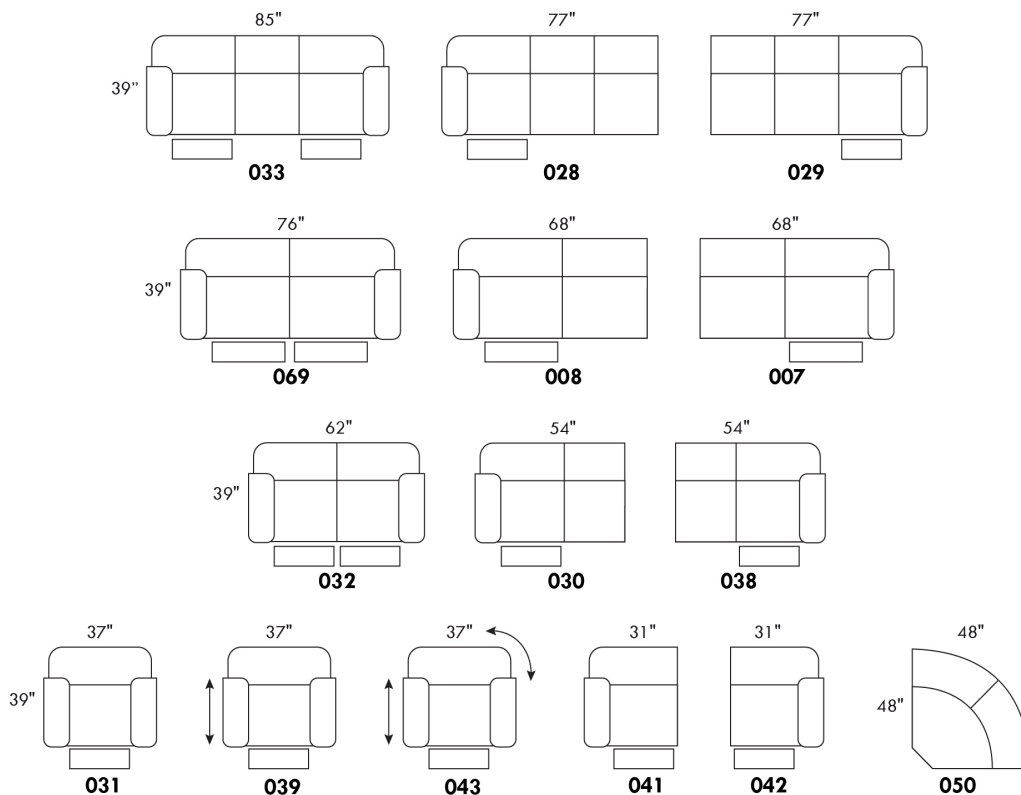

32848

Hauteur complète 38" | Hauteur de siège 19" | Hauteur devant bras 24" | Profondeur d'assise 21"
Total Height 38" | Seat Height 19" | Arm Height 24" | Seat Depth 21"