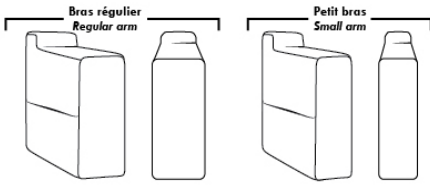

MALAGA

OPTIMA

Spécifications | Specifications

☐ Appui-tête levé Headrest up
☐ Appui-tête baissé Headrest down
☐ Complètement incliné Fully reclined

(A) Hauteur complète 40" Total Height
(B) Hauteur appui-tête baissé 33" Height headrest down
(C) Hauteur du bras 24,5" Arm Height
(D) Hauteur du siège 19,5" Seat height
(E) Profondeur inclinée 65" Depth fully reclined
(F) Profondeur d'assise 20" ou/ou 22" Seat depth
(G) Profondeur appui-tête monté 36" Depth with headrest up

Siège 30" de large | 30" Seat Width

81" 71" 71" 61"
40" 095 096 097 021
96" 82" 82"
40" 234 167 168
44"
96" 82" 82"
44" 235 223 224
Allongé à rangement Bumper with storage
51" 41" 41" 31" 41" 41"
40" 017 175 176 177 173 174
42"/44" Profondeur Depth
Incinable Motion 41" 41" 41" 31" 41" 41"
40" 165 169 170 171 230 231
42"/44" Profondeur Depth
Dos inclinable Push back
Allongé à rangement Bumper with storage
52" 52" 52" 52"
40" 178 179 221 222

Siège 23" de large | 23" Seat Width

67" 57" 57" 47"
40" 002 012 061 009
68" 68" 89" 89"
40" 086 045 048 024
44"
68" 68"
40" 186 187
Allongé à rangement Bumper with storage
44" 44" 34" 34" 24" 34" 34"
40" 001 057 056 051 011 005
42"/44" Profondeur Depth
45" 45"
40" 088 089
Incinable Motion 44" 34" 34" 24" 34" 34"
40" 044 041 042 071 232 233
42"/44" Profondeur Depth
Dos inclinable Push back
Allongé à rangement Bumper with storage
45" 45"
40" 188 189
91" 81" 81" 71"
40" 003 052 053 040

Autres | Others

Fauteuil berçant, pivotant et inclinable / **Swivel, rocking motion chair**

N'est pas un mécanisme protège-mur / Not a wall hugger mechanism

Dégagement mural: 16" / Wall clearance: 16"

Simple / Single: 30" H=42", 34" 19"
Double: 33" H=42", 34" 22"

Centre rond Wedge: 49" H=33", 050
Coin carré Square corner: 44" H=40", 055
Petit coin carré Small corner: 40" H=40", 155
Pouf à rangement Storage ottoman: 30" H=17", 22" 124
Rangement à angle Wedge storage: 25" H=22", 35" 159
Rangement droit Straight storage: 10" H=22", 35" 160
Petit rangement à angle Small Wedge storage: 20" H=22", 35" 190

30" Populaires | Popular CONFIGURATIONS 23"

82" 113" 115" 115" 102" 102"
40" 169 170 169 171 174 096 055 041 042 041 071 005 012 055 041 071
62" 171 170 171 042 071 042 024
96" 235

Nos produits sont fabriqués à la main et des variations mineures peuvent survenir. Our product is hand-made and minor variations can occur.