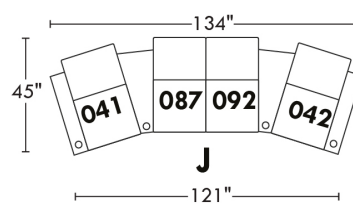

42444

home
theatre series

Hauteur avant bras : 24"
Hauteur siège : 18"
Profondeur d'assise : 22 1/2"
Arm Height : 24"
Seat Height : 18"
Seat Depth : 22 1/2"

Configurations