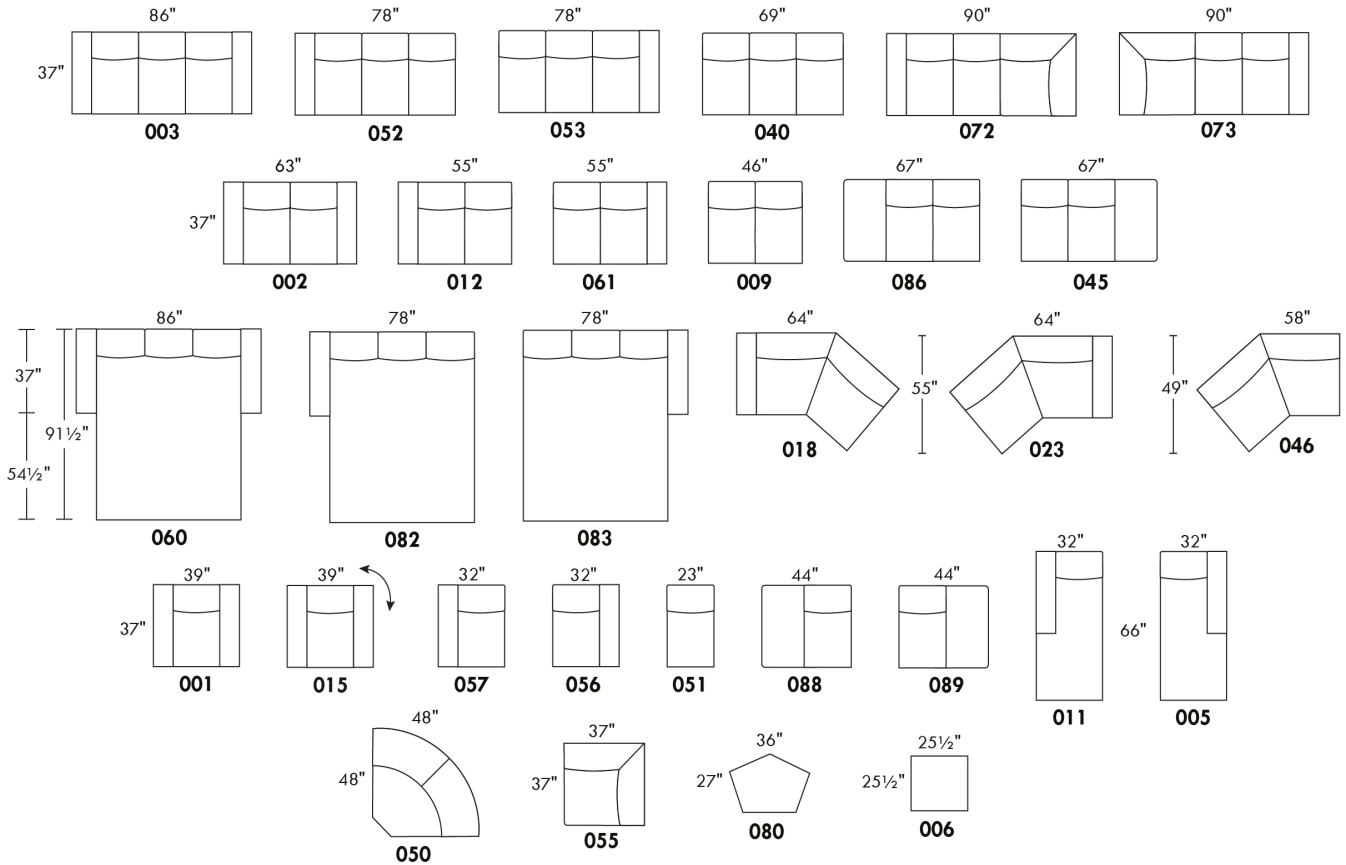

Hauteur complète 35" | Hauteur de siège 19" | Hauteur devant bras 24" | Profondeur d'assise 21"
Total Height 35" | Seat Height 19" | Arm Height 24" | Seat Depth 21"