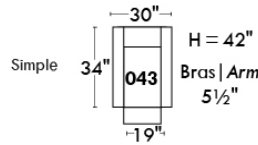

Autres | Others

Siège 23" de large | 23" Seat Width

**Fauteuil berçant,
pivotant et inclinable**
*Swivel rocking
motion chair*

Autres | Others

MONTE-CARLO

Features: Adjustable headrest included with all items (2 with square corner). Stitching: French Stitch. In fabric: small thread & in Leather: Large flat thread. Memory foam in arms & seat cushions. Lounge Chair Reclining Back items with "Push Back" mechanism. Cupholder N/A with this style.