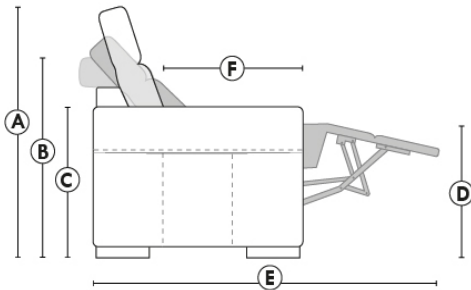

Spécifications | Specifications

- ☐ Appui-tête levé / Headrest up
- ☐ Appui-tête baissé / Headrest down
- ☐ Complètement incliné / Fully reclined

- (A) Hauteur complète 39" / Total Height
- (B) Hauteur appui-tête baissé 30" / Height headrest down
- (C) Hauteur du bras 24" / Arm Height
- (D) Hauteur du siège 19,5" / Seat height
- (E) Profondeur incliné 63" / Depth fully reclined
- (F) Profondeur d'assise 20" / Seat depth

Autres | Others