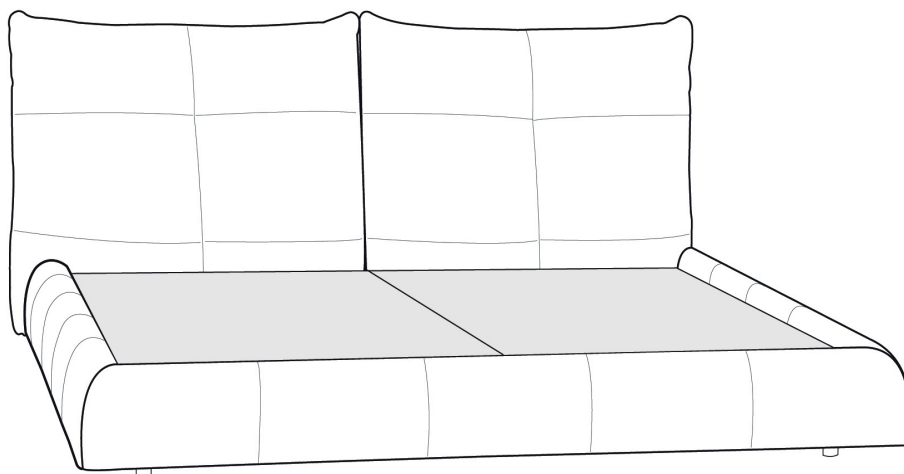

Lit **WAVE** Bed

Lit régulier | *Regular Bed*

380 King | 360 Queen | 304 Double | 314 Simple/ *Single*