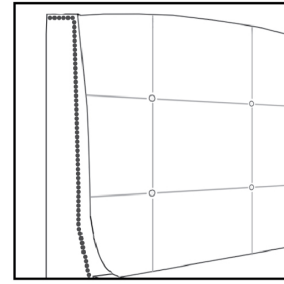

Silver - Copper - Pewter - Brass
7/8" diamètre

Base avec contour LARGE 4" | Base with WIDE contour 4"

Grandeur | Size King: 87 x 79 x 12 | Queen: 69 x 79 x 12 | Double: 64 x 75 x 12 | Simple/Single: 49 x 75 x 12