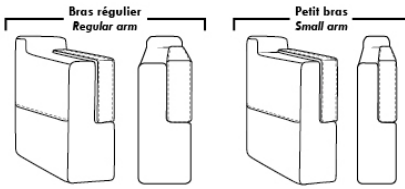

- ☐ Appui-tête levé Headrest up
- ☐ Appui-tête baissé Headrest down
- ☐ Complètement incliné Fully reclined
- (A) Hauteur complète 40" Total Height
- (B) Hauteur appui-tête baissé 33" Height headrest down
- (C) Hauteur du bras 24,5" Arm Height
- (D) Hauteur du siège 19,5" Seat height
- (E) Profondeur inclinée 65" Depth fully reclined
- (F) Profondeur d'assise 20" ou/ou 22" Seat depth
- (G) Profondeur appui-tête monté 36" Depth with headrest up

Siège 30" de large | 30" Seat Width

Siège 23" de large | 23" Seat Width

Autres | Others

Fauteuil berçant, pivotant et inclinable
N'est pas un mécanisme protège-mur
Dégagement mural: 16"

Swivel, rocking motion chair
Not a wall hugger mechanism
Wall clearance: 16"

30" Populaires | Popular CONFIGURATIONS 23"