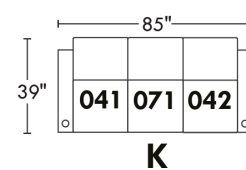

Configurations