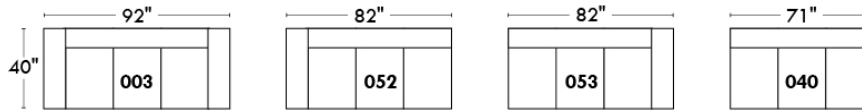

Autres | Others

Siège 23" de large | 23" Seat Width

Fauteuil berçant, pivotant et inclinable
Swivel rocking motion chair

Autres | Others

MELBOURNE

FEATURES:

*Wall hugger power recliners with full footrest (manual n/a). Manual adjustable headrest on all items (2 on square corner & stationary on wedge). Seat cushions with shaped foam + 1" layer of memory foam on top; arm with memory foam. Stitching: Small thread in fabric & large flat thread in leather. Lounge chair reclining back items with "Push Back" mechanism; wall clearance 10".