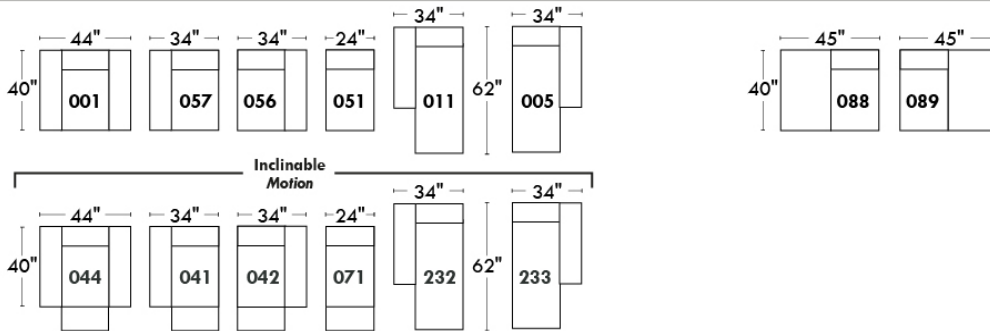

Autres | Others

Siège 23" de large | 23" Seat Width

Fauteuil berçant, pivotant et inclinable
Swivel rocking motion chair

Autres | Others

JESSE

Features: Adjustable headrest included (2 on square corner). Stitching: Small thread in fabric and large flat thread in leather. Memory foam in seat cushions. Lounge chair reclining back items with "Push Back" mechanism. Chairs #043 & #163: Have NO METAL BAR on arm.