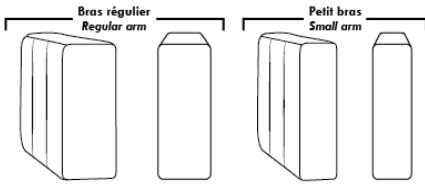

CHAMONIX

OPTIMA

Spécifications | Specifications

☐ Appui-tête levé / Headrest up
☐ Appui-tête baissé / Headrest down
☐ Complètement incliné / Fully reclined

(A) Hauteur complète 40" / Total Height
(B) Hauteur appui-tête baissé 33" / Height headrest down
(C) Hauteur du bras 24" / Arm Height
(D) Hauteur du siège 19,5" / Seat height
(E) Profondeur inclinée 65" / Depth fully reclined
(F) Profondeur d'assise 20" ou/ou 22" / Seat depth
(G) Profondeur appui-tête monté 36" / Depth with headrest up

Siège 30" de large | 30" Seat Width

79" 40" 095
70" 40" 096
70" 40" 097
61" 40" 021
96" 40" 234
82" 40" 167
82" 40" 168
96" 44" 235
82" 40" 223
82" 40" 224
49" 40" 017
40" 40" 175
40" 40" 176
31" 40" 177
40" 62" 173
40" 42"/44" Profondeur Depth 174
49" 40" 165
40" 40" 169
40" 40" 170
31" 40" 171
40" 62" 230
40" 42"/44" Profondeur Depth 231
52" 40" 178
52" 40" 179
52" 40" 221
52" 40" 222

Siège 23" de large | 23" Seat Width

65" 40" 002
56" 40" 012
56" 40" 061
47" 40" 009
68" 40" 086
68" 40" 045
89" 40" 048
89" 44" 024
68" 40" 186
68" 40" 187
42" 40" 001
33" 40" 057
33" 40" 056
24" 40" 051
33" 62" 011
33" 42"/44" Profondeur Depth 005
45" 40" 088
45" 40" 089
42" 40" 044
33" 40" 041
33" 40" 042
24" 40" 071
33" 62" 232
33" 42"/44" Profondeur Depth 233
45" 40" 188
45" 40" 189
89" 40" 003
80" 40" 052
80" 40" 053
71" 40" 040

Autres | Others

Fauteuil berçant, pivotant et inclinable / **Swivel, rocking motion chair**

N'est pas un mécanisme protège-mur / Not a wall hugger mechanism
Dégagement mural: 16" / Wall clearance: 16"

Simple / Single: 30" H=42", 34" depth, 19" width
Double: 33" H=42", 34" depth, 22" width

Centre rond / Wedge: 49" H=33", 49" width, 050
Coin carré / Square corner: 44" H=40", 44" width, 055
Petit coin carré / Small corner: 40" H=40", 40" width, 155
Pouf à rangement / Storage ottoman: 30" H=17", 22" width, 124
Rangement à angle / Wedge storage: 25" H=22", 35" width, 10" depth, 159
Rangement droit / Straight storage: 10" H=22", 35" width, 10" depth, 160
Petit rangement à angle / Small Wedge storage: 20" H=22", 35" width, 10" depth, 190

30" Populaires | Popular CONFIGURATIONS 23"

80" 40" 169 170
111" 40" 169 171 174
115" 40" 096 055 171 170
66" 40" 041 042
90" 40" 041 071 005
101" 40" 012 055 071 042
101" 40" 041 071 024
115" 40" 169 171 235
115" 62" 096 055 171 170