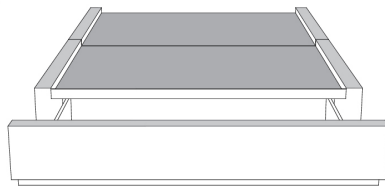

Rangement à tiroir frontal
With Front Drawer
440-441

Base lit simple N/D | Single base N/A