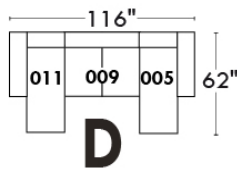

Autres | Others

Siège 23" de large | 23" Seat Width

Fauteuil berçant, pivotant et inclinable
Swivel rocking motion chair

Autres | Others

MELBOURNE

FEATURES:

*Wall hugger power recliners with full footrest (manual n/a). Manual adjustable headrest on all items (2 on square corner & stationary on wedge). Seat cushions with shaped foam + 1" layer of memory foam on top; arm with memory foam. Stitching: Small thread in fabric & large flat thread in leather. Lounge chair reclining back items with "Push Back" mechanism; wall clearance 10".