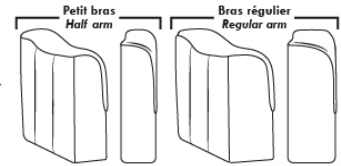

RODOLFO

LINEA 30