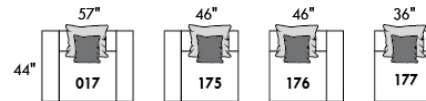

FASHION II

COUSSINS CARRÉS - DOS APPARENT
SQUARE CUSHIONS - VISBLE BACK

833 26 x 7 x 19
834 16 x 6 x 16