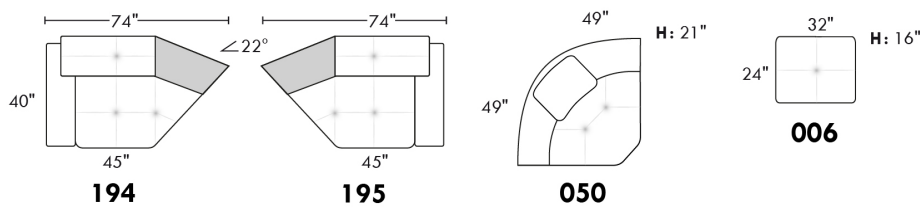

PARIS

Hauteur complète 28"/35" | Hauteur de siège 16½" | Hauteur devant bras 21" | Profondeur d'assise 23"
Total Height 28"/35" | Seat Height 16½" | Arm Height 21" | Seat Depth 23"