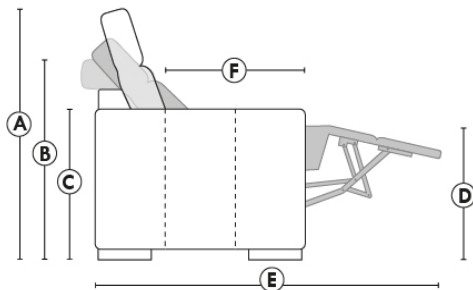

Spécifications | Specifications

- ☐ Appui-tête levé / Headrest up
- ☐ Appui-tête baissé / Headrest down
- ☐ Complètement incliné / Fully reclined

- (A) Hauteur complète 39" / Total Height
- (B) Hauteur appui-tête baissé 30" / Height headrest down
- (C) Hauteur du bras 24" / Arm Height
- (D) Hauteur du siège 19,5" / Seat height
- (E) Profondeur incliné 63" / Depth fully reclined
- (F) Profondeur d'assise 20" / Seat depth

Autres | Others