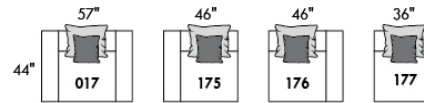

Mélanger & agencer!
Mix & Match!

Populaires | Popular CONFIGURATIONS