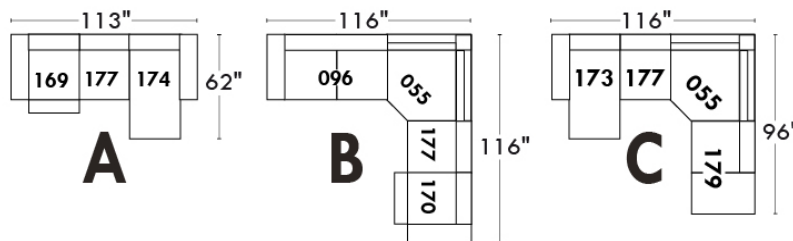

Autres | Others

Siège 23" de large | 23" Seat Width

Fauteuil berçant, pivotant et inclinable
Swivel rocking motion chair

Autres | Others

JESSE

Features: Adjustable headrest included (2 on square corner). Stitching: Small thread in fabric and large flat thread in leather. Memory foam in seat cushions. Lounge chair reclining back items with "Push Back" mechanism. Chairs #043 & #163: Have NO METAL BAR on arm.