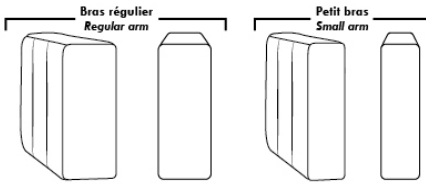

SEATTLE

OPTIMA

Spécifications | Specifications

☐ Appui-tête levé Headrest up
☐ Appui-tête baissé Headrest down
☐ Complètement incliné Fully reclined

(A) Hauteur complète 40" Total Height
(B) Hauteur appui-tête baissé 33" Height headrest down
(C) Hauteur du bras 24" Arm Height
(D) Hauteur du siège 19,5" Seat height
(E) Profondeur inclinée 65" Depth fully reclined
(F) Profondeur d'assise 20" ou/ou 22" Seat depth
(G) Profondeur appui-tête monté 36" Depth with headrest up

Siège 30" de large | 30" Seat Width

79" 70" 70" 61"
40" 095 096 097 021
96" 82" 82"
40" 234 167 168
44"
96" 82" 82"
44" 235 223 224
Allongé à rangement Bumper with storage
49" 40" 40" 31" 40" 40"
40" 017 175 176 177 173 62" 174
42"/44" Profondeur Depth
Incinable Motion Dos inclinable Push back
49" 40" 40" 31" 40" 40"
40" 165 169 170 171 230 62" 231
42"/44" Profondeur Depth
Allongé à rangement Bumper with storage
52" 52" 52" 52"
40" 178 179 221 222

Siège 23" de large | 23" Seat Width

65" 56" 56" 47"
40" 002 012 061 009
68" 68" 89" 89"
40" 086 045 048 024
44"
68" 68"
40" 186 187
Allongé à rangement Bumper with storage
42" 33" 33" 24" 33" 33"
40" 001 057 056 051 011 62" 005
42"/44" Profondeur Depth
45" 45"
40" 088 089
Incinable Motion Dos inclinable Push back
42" 33" 33" 24" 33" 33"
40" 044 041 042 071 232 62" 233
42"/44" Profondeur Depth
Allongé à rangement Bumper with storage
45" 45"
40" 188 189
89" 80" 80" 71"
40" 003 052 053 040

Autres | Others

Fauteuil berçant, pivotant et inclinable / **Swivel, rocking motion chair**

N'est pas un mécanisme protège-mur / Not a wall hugger mechanism

Dégagement mural: 16" / Wall clearance: 16"

Simple / Single: 30" H=42", 34", 19"

Double: 33" H=42", 34", 22"

Centre rond Wedge: 49" H=33", 49", 050

Coin carré Square corner: 44" H=40", 44", 055

Petit coin carré Small corner: 40" H=40", 40", 155

Pouf à rangement Storage ottoman: 30" H=17", 22", 124

Rangement à angle Wedge storage: 25" H=22", 35", 10", 159

Rangement droit Straight storage: 10" H=22", 35", 160

Petit rangement à angle Small Wedge storage: 20" H=22", 35", 10", 190

30" Populaires | Popular CONFIGURATIONS 23"

80" 111" 62"
40" 169 170 169 171 174
A B
115" 115" 115"
40" 096 055 171 170
C
66" 90" 101" 101"
40" 041 042 041 071 005 62" 012 055 071 042 101" 101"
J K L M
89"

Nos produits sont fabriqués à la main et des variations mineures peuvent survenir. Our product is hand-made and minor variations can occur.