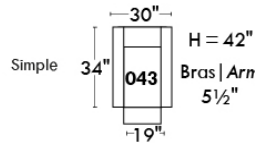

Autres | Others

Siège 23" de large | 23" Seat Width

Fauteuil berçant, pivotant et inclinable
Swivel rocking motion chair

Autres | Others

MELBOURNE

FEATURES:

*Wall hugger power recliners with full footrest (manual n/a). Manual adjustable headrest on all items (2 on square corner & stationary on wedge). Seat cushions with shaped foam + 1" layer of memory foam on top; arm with memory foam. Stitching: Small thread in fabric & large flat thread in leather. Lounge chair reclining back items with "Push Back" mechanism; wall clearance 10".