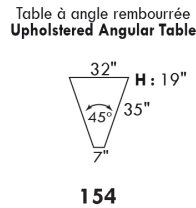

Hauteur complète 42" | Hauteur de siège 19"/20" | Hauteur devant bras 24" | Profondeur d'assise 21"
Total Height 42" | Seat Height 19"/20" | Arm Height 24" | Seat Depth 21"

SIÈGE 30" DE LARGE | 30" SEAT WIDTH

095 (72" x 37")
096 (66" x 37")
097 (66" x 37")
021 (59" x 37")
167 (80" x 37")
168 (80" x 37")
178 (51" x 37")
179 (51" x 37")
017 (43" x 37")
175 (36" x 37")
176 (36" x 37")
177 (30" x 37")
173 (36" x 64")
174 (36" x 64")
Inclinable | Motion
165 (43" x 37")
169 (36" x 37")
170 (36" x 37")
171 (30" x 37")
Dos inclinable | Reclining Back
230 (36" x 64")
231 (36" x 64")

SIÈGE 22" DE LARGE | 22" SEAT WIDTH

003 (79" x 37")
052 (72" x 37")
053 (72" x 37")
040 (66" x 37")
002 (57" x 37")
012 (50" x 37")
061 (50" x 37")
009 (44" x 37")
086 (65" x 37")
045 (65" x 37")
088 (43" x 37")
089 (43" x 37")
001 (35" x 37")
057 (29" x 37")
056 (29" x 37")
051 (22" x 37")
011 (29" x 64")
005 (29" x 64")
Inclinable | Motion
044 (35" x 37")
041 (29" x 37")
042 (29" x 37")
071 (22" x 37")
Dos inclinable | Reclining Back
232 (29" x 64")
233 (29" x 64")