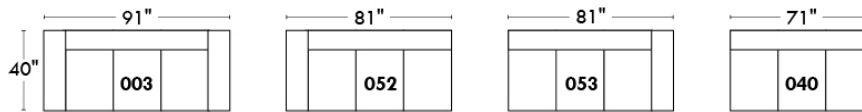

Autres | Others

Siège 23" de large | 23" Seat Width

Fauteuil berçant, pivotant et inclinable
Swivel rocking motion chair

Autres | Others

JESSE

Features: Adjustable headrest included (2 on square corner). Stitching: Small thread in fabric and large flat thread in leather. Memory foam in seat cushions. Lounge chair reclining back items with "Push Back" mechanism. Chairs #043 & #163: Have NO METAL BAR on arm.