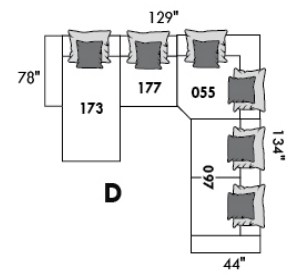

FASHION COLLECTION

FASHION I

COUSSINS PLEINE LARGEUR
FULL BACK CUSHIONS

831 34 x 7 x 19
832 24 x 6 x 10

FASHION II

COUSSINS CARRÉS - DOS APPARENT
SQUARE CUSHIONS - VISBLE BACK

833 26 x 7 x 19
834 16 x 6 x 16

Mélanger & agencer!
Mix & Match!

Populaires | Popular CONFIGURATIONS

A

B

C

D