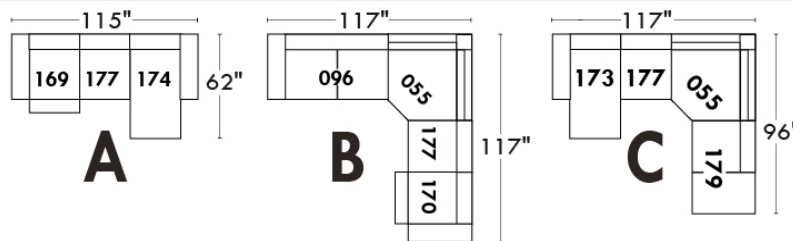

Autres | Others

Siège 23" de large | 23" Seat Width

Fauteuil berçant, pivotant et inclinable
Swivel rocking motion chair

Autres | Others

MELBOURNE

FEATURES:

*Wall hugger power recliners with full footrest (manual n/a). Manual adjustable headrest on all items (2 on square corner & stationary on wedge). Seat cushions with shaped foam + 1" layer of memory foam on top; arm with memory foam. Stitching: Small thread in fabric & large flat thread in leather. Lounge chair reclining back items with "Push Back" mechanism; wall clearance 10".