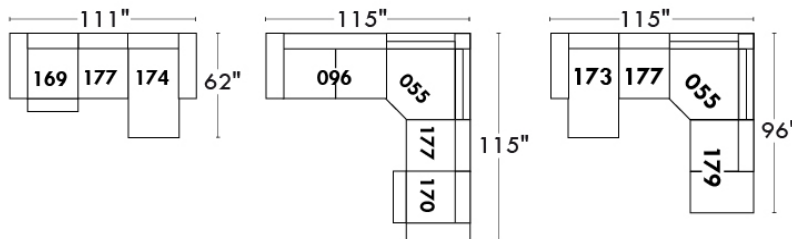

Autres | Others

Siège 23" de large | 23" Seat Width

**Fauteuil berçant,
pivotant et inclinable**
*Swivel rocking
motion chair*

Autres | Others

MONTE-CARLO

Features: Adjustable headrest included with all items (2 with square corner). Stitching: French Stitch. In fabric: small thread & in Leather: Large flat thread. Memory foam in arms & seat cushions. Lounge Chair Reclining Back items with "Push Back" mechanism. Cupholder N/A with this style.