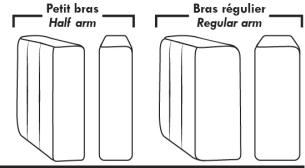

Items avec siège de 30" | Items with 30" seat

Spécifications | Specifications

- ☐ Appui-tête levé / Headrest up
- ☐ Appui-tête baissé / Headrest down
- ☐ Complètement incliné / Fully reclined

- (A) Hauteur complète 40" / Total Height
- (B) Hauteur appui-tête baissé 33" / Height headrest down
- (C) Hauteur du bras 24" / Arm Height
- (D) Hauteur du siège 19,5" / Seat height
- (E) Profondeur incliné 65" / Depth fully reclined
- (F) Profondeur d'assise 20" ou/ou 22" / Seat depth

Autres | Others

www.jaymar.ca