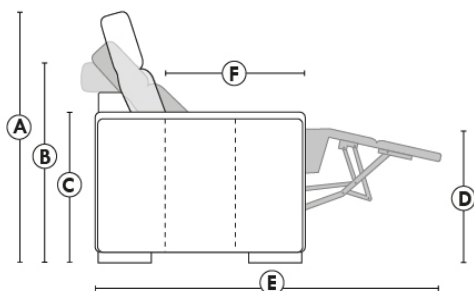

Spécifications | Specifications

- ☐ Appui-tête levé / Headrest up
- ☐ Appui-tête baissé / Headrest down
- ☐ Complètement incliné / Fully reclined

- (A) Hauteur complète 39" / Total Height
- (B) Hauteur appui-tête baissé 30" / Height headrest down
- (C) Hauteur du bras 24" / Arm Height
- (D) Hauteur du siège 19,5" / Seat height
- (E) Profondeur inclinée 63" / Depth fully reclined
- (F) Profondeur d'assise 20" / Seat depth

Autres | Others