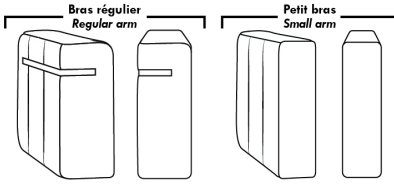

ALEXANDRA

OPTIMA

Spécifications | Specifications

- ☐ Appui-tête levé / Headrest up
- ☐ Appui-tête baissé / Headrest down
- ☐ Complètement incliné / Fully reclined

- (A) Hauteur complète 40" / Total Height
- (B) Hauteur appui-tête baissé 33" / Height headrest down
- (C) Hauteur du bras 24" / Arm Height
- (D) Hauteur du siège 19,5" / Seat height
- (E) Profondeur inclinée 65" / Depth fully reclined
- (F) Profondeur d'assise 20" ou/ou 22" / Seat depth
- (G) Profondeur appui-tête monté 36" / Depth with headrest up

Siège 30" de large | 30" Seat Width

Siège 23" de large | 23" Seat Width

Autres | Others

Fauteuil berçant, pivotant et inclinable / Swivel, rocking motion chair
N'est pas un mécanisme protège-mur / Not a wall hugger mechanism
Dégagement mural: 16" / Wall clearance: 16"

30" Populaires | Popular CONFIGURATIONS 23"