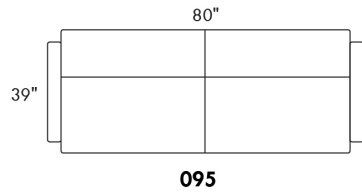

SURF

Hauteur complète 36" | Hauteur de siège 22" | Hauteur devant bras 28½" | Profondeur d'assise 21½"
Total Height 36" | Seat Height 22" | Arm Height 28½" | Seat Depth 21½"

www.jaymar.ca