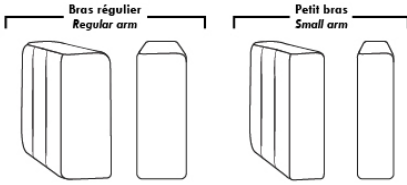

BUDAPEST

OPTIMA