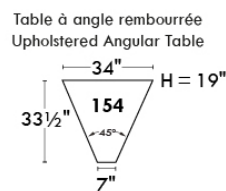

Autres | Others

Siège 23" de large | 23" Seat Width

Fauteuil berçant, pivotant et inclinable
Swivel rocking motion chair

Autres | Others

MELBOURNE

FEATURES:

*Wall hugger power recliners with full footrest (manual n/a). Manual adjustable headrest on all items (2 on square corner & stationary on wedge). Seat cushions with shaped foam + 1" layer of memory foam on top; arm with memory foam. Stitching: Small thread in fabric & large flat thread in leather. Lounge chair reclining back items with "Push Back" mechanism; wall clearance 10".