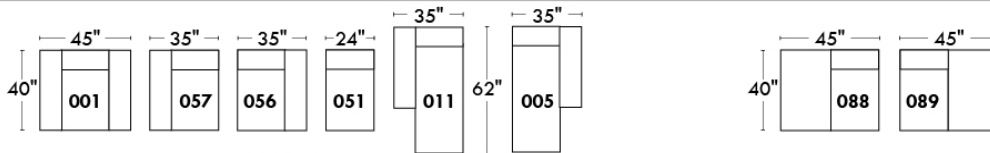

Autres | Others

Siège 23" de large | 23" Seat Width

Fauteuil berçant, pivotant et inclinable
Swivel rocking motion chair

Autres | Others

MELBOURNE

FEATURES:

*Wall hugger power recliners with full footrest (manual n/a). Manual adjustable headrest on all items (2 on square corner & stationary on wedge). Seat cushions with shaped foam + 1" layer of memory foam on top; arm with memory foam. Stitching: Small thread in fabric & large flat thread in leather. Lounge chair reclining back items with "Push Back" mechanism; wall clearance 10".