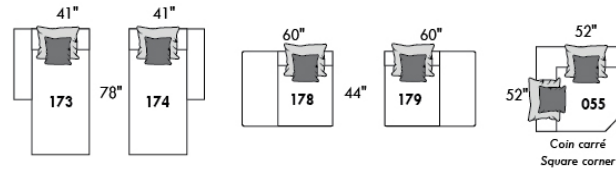

Mélanger & agencer!
Mix & Match!

Populaires | Popular CONFIGURATIONS