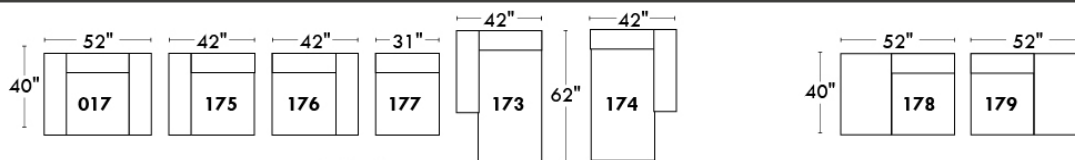

Siège 30" de large | 30" Seat Width