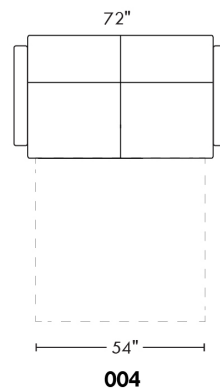

SURF

Hauteur complète 36" | Hauteur de siège 22" | Hauteur devant bras 28½" | Profondeur d'assise 21½"
Total Height 36" | Seat Height 22" | Arm Height 28½" | Seat Depth 21½"

www.jaymar.ca