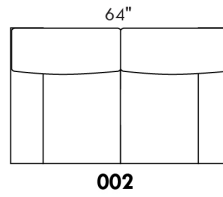

HARRISON

Hauteur complète 36" | Hauteur de siège 19" | Hauteur devant bras 26" | Profondeur d'assise 21"
Total Height 36" | Seat Height 19" | Arm Height 26" | Seat Depth 21"

www.jaymar.ca