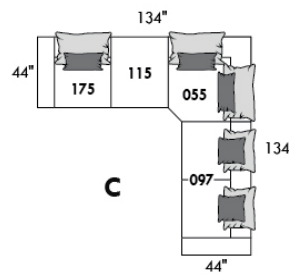

FASHION COLLECTION

FASHION I

COUSSINS PLEINE LARGEUR
FULL BACK CUSHIONS

831 34 x 7 x 19
832 24 x 6 x 10

FASHION II

COUSSINS CARRÉS - DOS APPARENT
SQUARE CUSHIONS - VISBLE BACK

833 26 x 7 x 19
834 16 x 6 x 16

Mélanger & agencer!
Mix & Match!

Populaires | Popular CONFIGURATIONS

A

B

C

D