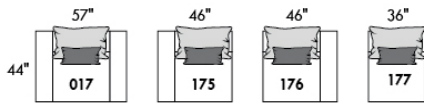

FASHION II

COUSSINS CARRÉS - DOS APPARENT
SQUARE CUSHIONS - VISBLE BACK

833 26 x 7 x 19
834 16 x 6 x 16