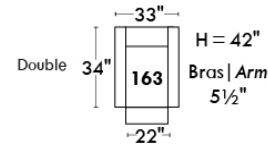

Autres | Others

Siège 23" de large | 23" Seat Width

Fauteuil berçant, pivotant et inclinable
Swivel rocking motion chair

Autres | Others

JESSE

Features: Adjustable headrest included (2 on square corner). Stitching: Small thread in fabric and large flat thread in leather. Memory foam in seat cushions. Lounge chair reclining back items with "Push Back" mechanism. Chairs #043 & #163: Have NO METAL BAR on arm.