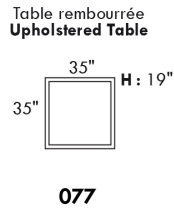

Hauteur complète 42" | Hauteur de siège 19"/20" | Hauteur devant bras 24" | Profondeur d'assise 21"
Total Height 42" | Seat Height 19"/20" | Arm Height 24" | Seat Depth 21"

SIÈGE 30" DE LARGE | 30" SEAT WIDTH

095 (72" x 37")
096 (66" x 37")
097 (66" x 37")
021 (59" x 37")
167 (80" x 37")
168 (80" x 37")
178 (51" x 37")
179 (51" x 37")
017 (43" x 37")
175 (36" x 37")
176 (36" x 37")
177 (30" x 37")
173 (36" x 64")
174 (36" x 64")
Inclinable | Motion
165 (43" x 37")
169 (36" x 37")
170 (36" x 37")
171 (30" x 37")
Dos inclinable | Reclining Back
230 (36" x 64")
231 (36" x 64")

SIÈGE 22" DE LARGE | 22" SEAT WIDTH

003 (79" x 37")
052 (72" x 37")
053 (72" x 37")
040 (66" x 37")
002 (57" x 37")
012 (50" x 37")
061 (50" x 37")
009 (44" x 37")
086 (65" x 37")
045 (65" x 37")
088 (43" x 37")
089 (43" x 37")
001 (35" x 37")
057 (29" x 37")
056 (29" x 37")
051 (22" x 37")
011 (29" x 64")
005 (29" x 64")
Inclinable | Motion
044 (35" x 37")
041 (29" x 37")
042 (29" x 37")
071 (22" x 37")
Dos inclinable | Reclining Back
232 (29" x 64")
233 (29" x 64")