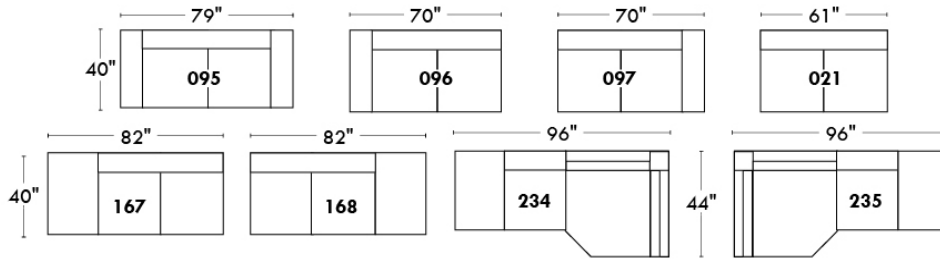

Siège 30" de large | 30" Seat Width