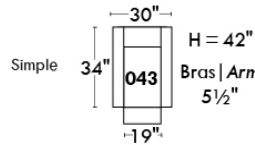

Autres | Others

Siège 23" de large | 23" Seat Width

Fauteuil berçant, pivotant et inclinable
Swivel rocking motion chair

Autres | Others

JESSE

Features: Adjustable headrest included (2 on square corner). Stitching: Small thread in fabric and large flat thread in leather. Memory foam in seat cushions. Lounge chair reclining back items with "Push Back" mechanism. Chairs #043 & #163: Have NO METAL BAR on arm.