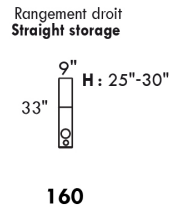

Hauteur complète 42" | Hauteur de siège 19"/20" | Hauteur devant bras 24" | Profondeur d'assise 21"
Total Height 42" | Seat Height 19"/20" | Arm Height 24" | Seat Depth 21"

SIÈGE 30" DE LARGE | 30" SEAT WIDTH

095 (72" x 37")
096 (66" x 37")
097 (66" x 37")
021 (59" x 37")
167 (80" x 37")
168 (80" x 37")
178 (51" x 37")
179 (51" x 37")
017 (43" x 37")
175 (36" x 37")
176 (36" x 37")
177 (30" x 37")
173 (36" x 64")
174 (36" x 64")
Inclinable | Motion
165 (43" x 37")
169 (36" x 37")
170 (36" x 37")
171 (30" x 37")
Dos inclinable | Reclining Back
230 (36" x 64")
231 (36" x 64")

SIÈGE 22" DE LARGE | 22" SEAT WIDTH

003 (79" x 37")
052 (72" x 37")
053 (72" x 37")
040 (66" x 37")
002 (57" x 37")
012 (50" x 37")
061 (50" x 37")
009 (44" x 37")
086 (65" x 37")
045 (65" x 37")
088 (43" x 37")
089 (43" x 37")
001 (35" x 37")
057 (29" x 37")
056 (29" x 37")
051 (22" x 37")
011 (29" x 64")
005 (29" x 64")
Inclinable | Motion
044 (35" x 37")
041 (29" x 37")
042 (29" x 37")
071 (22" x 37")
Dos inclinable | Reclining Back
232 (29" x 64")
233 (29" x 64")