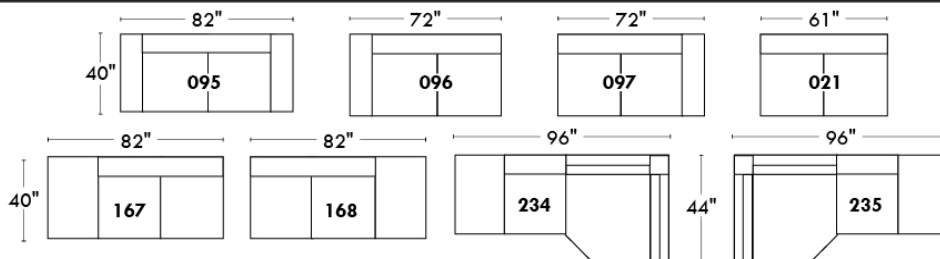

Siège 30" de large | 30" Seat Width