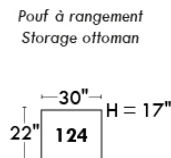

Autres | Others

Siège 23" de large | 23" Seat Width

Fauteuil berçant, pivotant et inclinable
Swivel rocking motion chair

Autres | Others

MELBOURNE

FEATURES:

*Wall hugger power recliners with full footrest (manual n/a). Manual adjustable headrest on all items (2 on square corner & stationary on wedge). Seat cushions with shaped foam + 1" layer of memory foam on top; arm with memory foam. Stitching: Small thread in fabric & large flat thread in leather. Lounge chair reclining back items with "Push Back" mechanism; wall clearance 10".