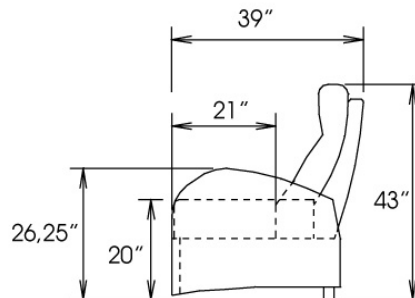

351

Toutes les dimensions indiquées sont au pouce près. Nos produits sont fabriqués à la main et des variations mineures peuvent survenir.
All dimensions indicated are to the nearest inch. Our product is hand-made and minor variations can occur.

RZ011-09