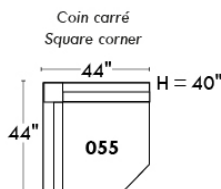

Autres | Others

Siège 23" de large | 23" Seat Width

**Fauteuil berçant,
pivotant et inclinable**
*Swivel rocking
motion chair*

Autres | Others

MONTE-CARLO

Features: Adjustable headrest included with all items (2 with square corner). Stitching: French Stitch. In fabric: small thread & in Leather: Large flat thread. Memory foam in arms & seat cushions. Lounge Chair Reclining Back items with "Push Back" mechanism. Cupholder N/A with this style.