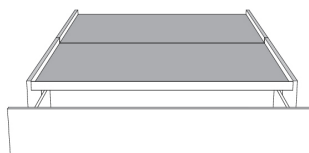

Rangement à tiroir frontal
With Front Drawer
540-541

Base lit simple N/D | Single base N/A