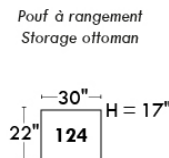

Autres | Others

Siège 23" de large | 23" Seat Width

Fauteuil berçant, pivotant et inclinable
Swivel rocking motion chair

Autres | Others

JESSE

Features: Adjustable headrest included (2 on square corner). Stitching: Small thread in fabric and large flat thread in leather. Memory foam in seat cushions. Lounge chair reclining back items with "Push Back" mechanism. Chairs #043 & #163: Have NO METAL BAR on arm.