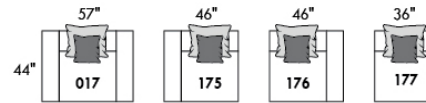

FASHION II

COUSSINS CARRÉS - DOS APPARENT
SQUARE CUSHIONS - VISBLE BACK

833 26 x 7 x 19
834 16 x 6 x 16