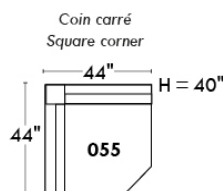

Autres | Others

Siège 23" de large | 23" Seat Width

Fauteuil berçant, pivotant et inclinable
Swivel rocking motion chair

Autres | Others

JESSE

Features: Adjustable headrest included (2 on square corner). Stitching: Small thread in fabric and large flat thread in leather. Memory foam in seat cushions. Lounge chair reclining back items with "Push Back" mechanism. Chairs #043 & #163: Have NO METAL BAR on arm.