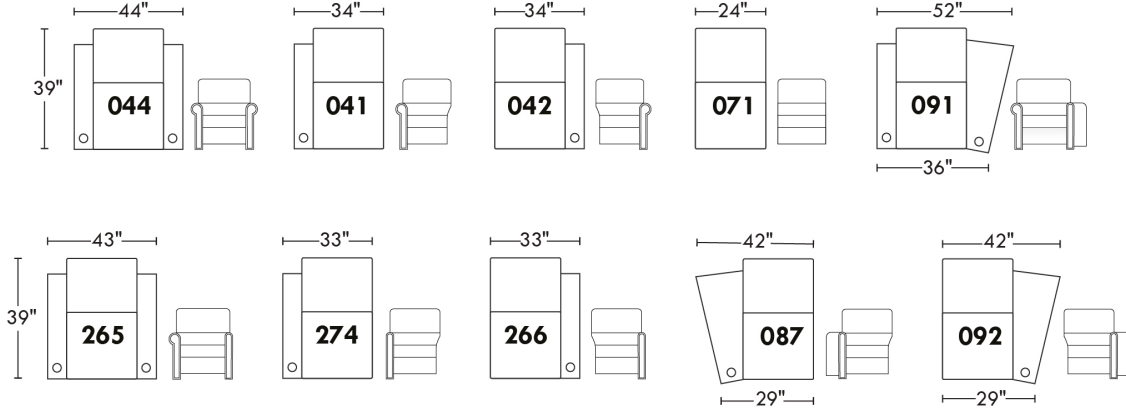

40111

home
theatreseries

Hauteur avant bras : 25"
Hauteur siège : 19"
Profondeur d'assise : 22"

Arm Height : 25"
Seat Height : 19"
Seat Depth : 22"