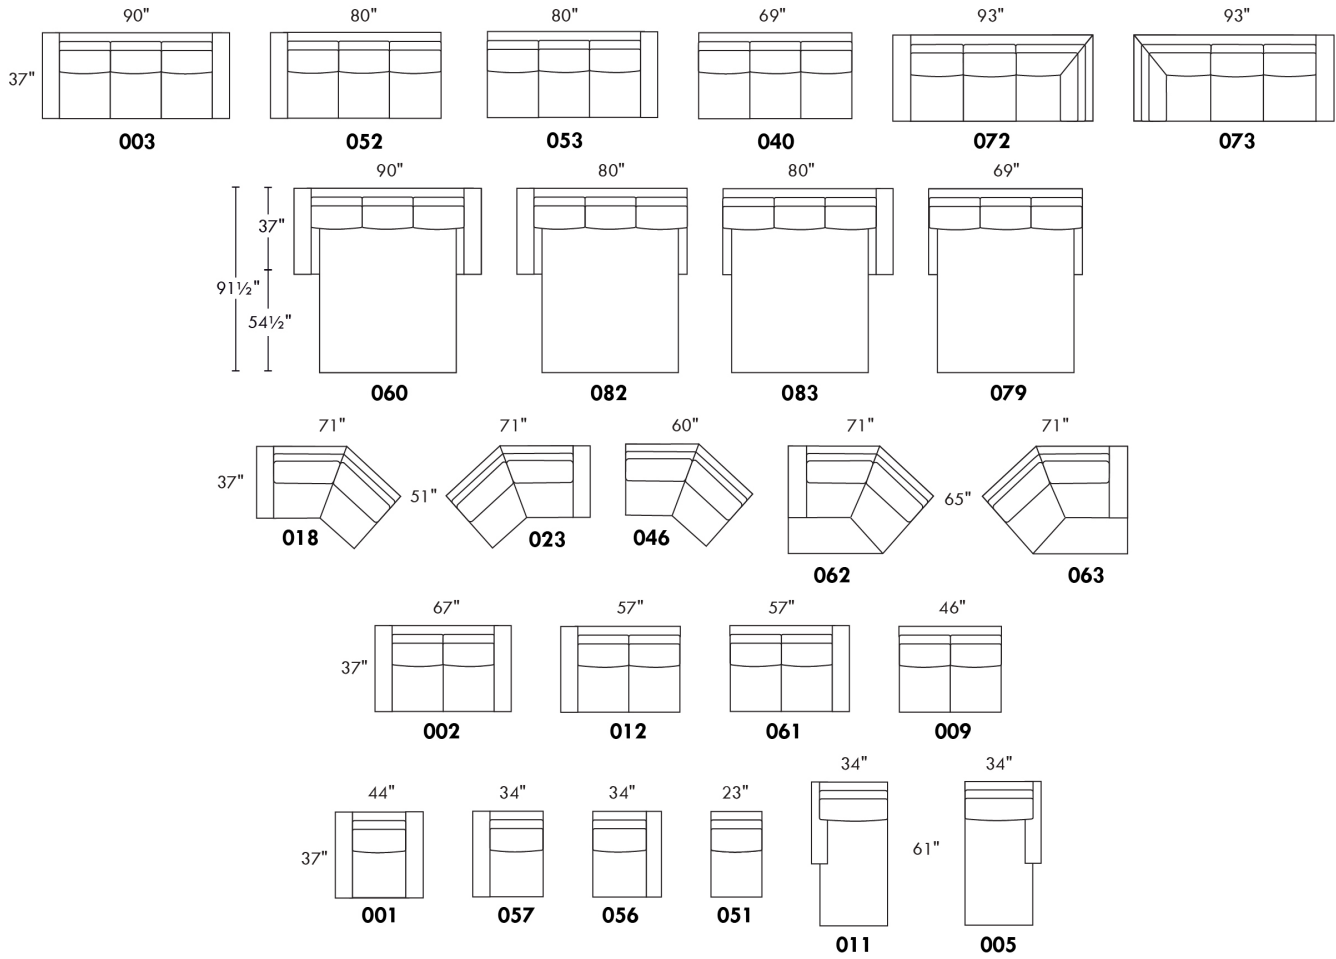

TRISTAN

Hauteur complète 35" | Hauteur de siège 19" | Profondeur d'assise 21"/22"
Total Height 35" | Seat Height 19" | Seat Depth 21"/22"

www.jaymar.ca