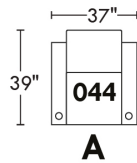

Configurations