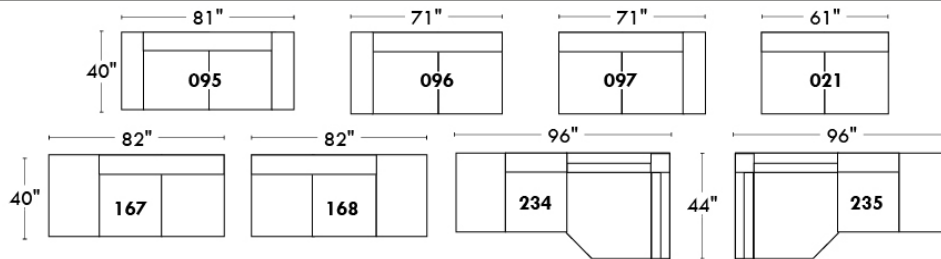

Siège 30" de large | 30" Seat Width