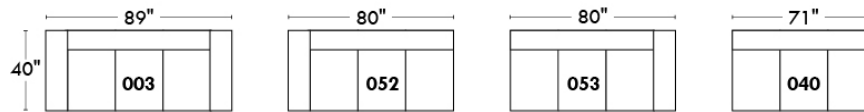

Autres | Others

Siège 23" de large | 23" Seat Width

**Fauteuil berçant,
pivotant et inclinable**
*Swivel rocking
motion chair*

Autres | Others

MONTE-CARLO

Features: Adjustable headrest included with all items (2 with square corner). Stitching: French Stitch. In fabric: small thread & in Leather: Large flat thread. Memory foam in arms & seat cushions. Lounge Chair Reclining Back items with "Push Back" mechanism. Cupholder N/A with this style.