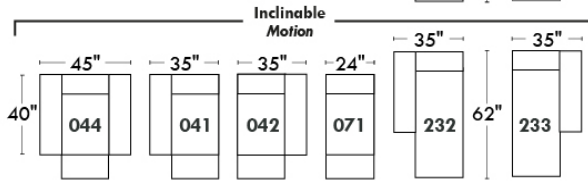

Autres | Others

Siège 23" de large | 23" Seat Width

Fauteuil berçant, pivotant et inclinable
Swivel rocking motion chair

Autres | Others

MELBOURNE

FEATURES:

*Wall hugger power recliners with full footrest (manual n/a). Manual adjustable headrest on all items (2 on square corner & stationary on wedge). Seat cushions with shaped foam + 1" layer of memory foam on top; arm with memory foam. Stitching: Small thread in fabric & large flat thread in leather. Lounge chair reclining back items with "Push Back" mechanism; wall clearance 10".