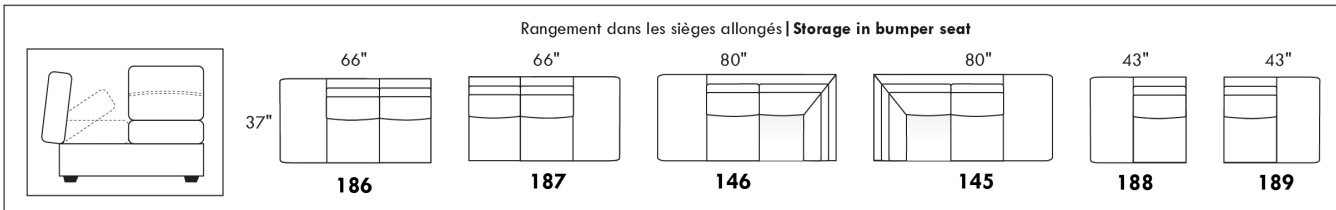

TRISTAN

Hauteur complète 35" | Hauteur de siège 19" | Profondeur d'assise 21"/22"
Total Height 35" | Seat Height 19" | Seat Depth 21"/22"

www.jaymar.ca