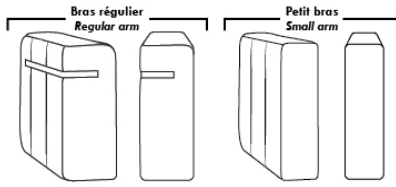

HAMBOURG

OPTIMA