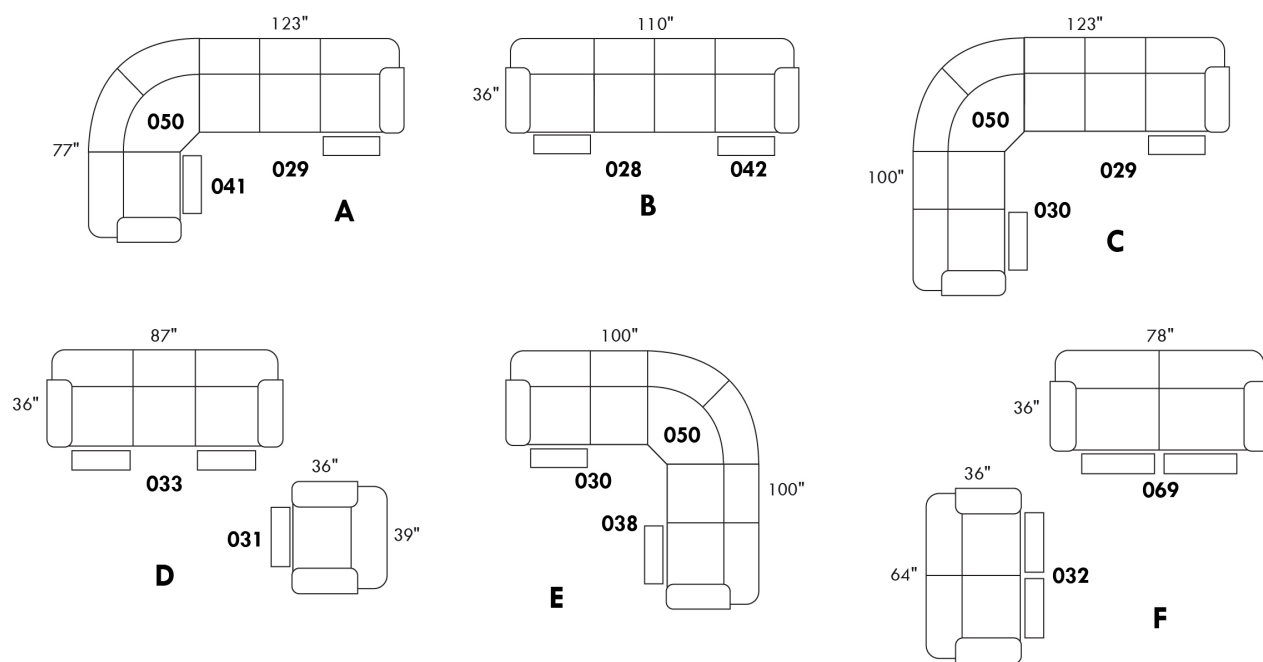

CONFIGURATIONS