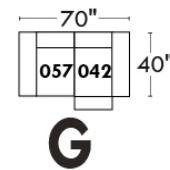

Autres | Others

Siège 23" de large | 23" Seat Width

Fauteuil berçant, pivotant et inclinable
Swivel rocking motion chair

Autres | Others

MELBOURNE

FEATURES:

*Wall hugger power recliners with full footrest (manual n/a). Manual adjustable headrest on all items (2 on square corner & stationary on wedge). Seat cushions with shaped foam + 1" layer of memory foam on top; arm with memory foam. Stitching: Small thread in fabric & large flat thread in leather. Lounge chair reclining back items with "Push Back" mechanism; wall clearance 10".