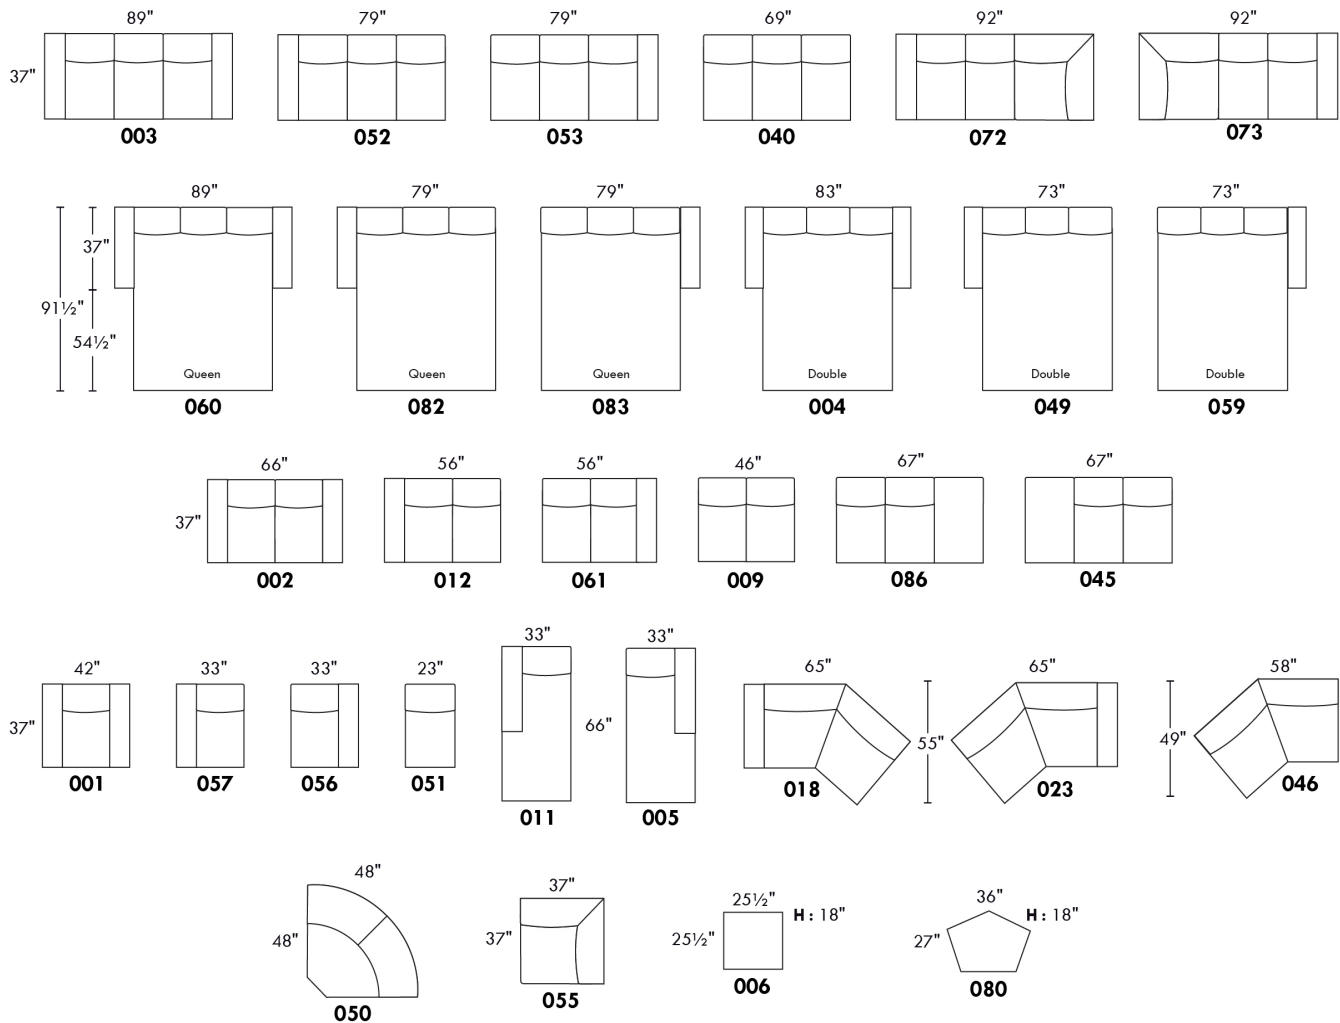

HUNTINGTON

Hauteur complète 35" | Hauteur de siège 19" | Hauteur devant bras 25" | Profondeur d'assise 21"
Total Height 35" | Seat Height 19" | Arm Height 25" | Seat Depth 21"