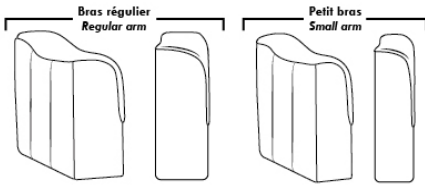

LEONARDO

OPTIMA