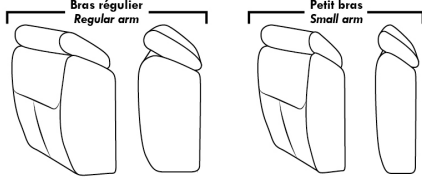

VENICE

OPTIMA

Spécifications | Specifications

☐ Appui-tête levé / Headrest up
☐ Appui-tête baissé / Headrest down
☐ Complètement incliné / Fully reclined

(A) Hauteur complète 40" / Total Height
(B) Hauteur appui-tête baissé 33" / Height headrest down
(C) Hauteur du bras 22,5" / Arm Height
(D) Hauteur du siège 19,5" / Seat height
(E) Profondeur inclinée 65" / Depth fully reclined
(F) Profondeur d'assise 20" ou/ou 22" / Seat depth
(G) Profondeur appui-tête monté 36" / Depth with headrest up

Siège 30" de large | 30" Seat Width

83" 72" 72" 61" 40" 095 096 097 021
96" 82" 82" 40" 234 167 168
96" 82" 82" 44" 235 223 224
Allongé à rangement / Bumper with storage
53" 42" 42" 31" 42" 42" 40" 017 175 176 177 173 174
42"/44" Profondeur Depth
Inclinable / Motion 42"/44" Profondeur Depth
53" 42" 42" 31" 42" 42" 40" 165 169 170 171 230 231
42"/44" Profondeur Depth
Dos inclinable / Push back
52" 52" 40" 178 179 52" 52" 40" 221 222
Allongé à rangement / Bumper with storage

Siège 23" de large | 23" Seat Width

69" 58" 58" 47" 40" 002 012 061 009
68" 68" 89" 89" 40" 086 045 048 024
68" 68" 44" 186 187
Allongé à rangement / Bumper with storage
46" 35" 35" 24" 35" 35" 40" 001 057 056 051 011 005 088 089
42"/44" Profondeur Depth
Inclinable / Motion 42"/44" Profondeur Depth
46" 35" 35" 24" 35" 35" 40" 044 041 042 071 232 233 188 189
42"/44" Profondeur Depth
Allongé à rangement / Bumper with storage
93" 82" 82" 71" 40" 003 052 053 040

Autres | Others

Fauteuil berçant, pivotant et inclinable / **Swivel, rocking motion chair**
N'est pas un mécanisme protège-mur / Not a wall hugger mechanism
Dégagement mural: 16" / Wall clearance: 16"

Centre rond / Wedge: 49" H=33", 050
Coin carré / Square corner: 44" H=40", 055
Petit coin carré / Small corner: 40" H=40", 155
Pouf à rangement / Storage ottoman: 30" H=17", 124
Rangement à angle / Wedge storage: 25" H=22", 159
Rangement droit / Straight storage: 10" H=22", 160
Petit rangement à angle / Small Wedge storage: 20" H=22", 190

30" Populaires | Popular CONFIGURATIONS 23"

A: 84" 40" 169 170
B: 115" 40" 169 171 174
C: 116" 40" 096 055 171 170
D: 116" 40" 169 171 235
J: 70" 40" 041 042
K: 94" 62" 041 071 005
L: 102" 62" 012 055 071 042
M: 103" 89" 041 071 024

Nos produits sont fabriqués à la main et des variations mineures peuvent survenir. Our product is hand-made and minor variations can occur.