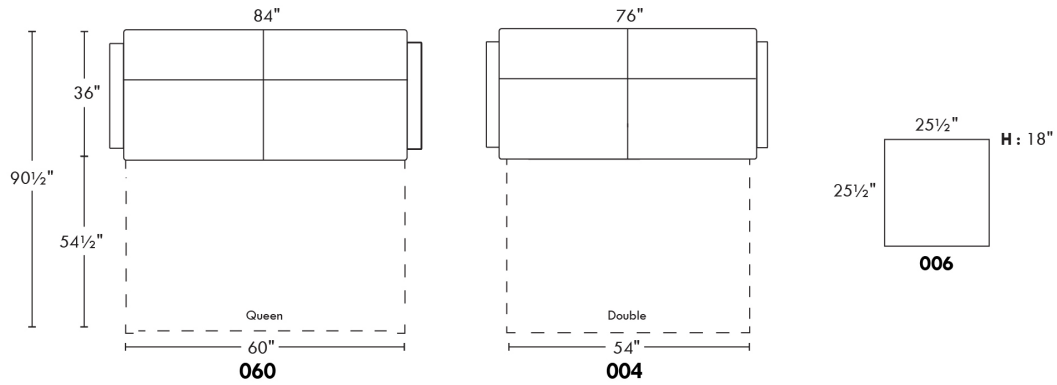

NEW YORK

Hauteur complète 33" | Hauteur de siège 17" | Hauteur devant bras 24" | Profondeur d'assise 21"
Total Height 33" | Seat Height 17" | Arm Height 24" | Seat Depth 21"

www.jaymar.ca