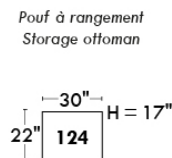

Autres | Others

Siège 23" de large | 23" Seat Width

**Fauteuil berçant,
pivotant et inclinable**
*Swivel rocking
motion chair*

Autres | Others

MONTE-CARLO

Features: Adjustable headrest included with all items (2 with square corner). Stitching: French Stitch. In fabric: small thread & in Leather: Large flat thread. Memory foam in arms & seat cushions. Lounge Chair Reclining Back items with "Push Back" mechanism. Cupholder N/A with this style.