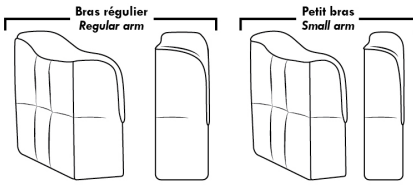

PORTLAND

OPTIMA

Spécifications | Specifications

☐ Appui-tête levé / Headrest up
☐ Appui-tête baissé / Headrest down
☐ Complètement incliné / Fully reclined

(A) Hauteur complète 40" / Total Height
(B) Hauteur appui-tête baissé 33" / Height headrest down
(C) Hauteur du bras 24" / Arm Height
(D) Hauteur du siège 19,5" / Seat height
(E) Profondeur inclinée 65" / Depth fully reclined
(F) Profondeur d'assise 20" ou/ou 22" / Seat depth
(G) Profondeur appui-tête monté 36" / Depth with headrest up

Siège 30" de large | 30" Seat Width

80" 71" 71" 61"
40" 095 096 097 021
96" 82" 82"
40" 234 167 168
44"
96" 82" 82"
44" 235 223 224
Allongé à rangement / Bumper with storage
50" 41" 41" 31" 41" 41"
40" 017 175 176 177 173 174
42"/44" Profondeur Depth
Inclinable / Motion   Dos inclinable / Push back
50" 41" 41" 31" 41" 41"
40" 165 169 170 171 230 231
42"/44" Profondeur Depth
Allongé à rangement / Bumper with storage
52" 52" 52" 52"
40" 178 179 221 222

Siège 23" de large | 23" Seat Width

66" 57" 57" 47"
40" 002 012 061 009
68" 68" 89" 89"
40" 086 045 048 024
44"
68" 68"
40" 186 187
Allongé à rangement / Bumper with storage
43" 34" 34" 24" 34" 34" 45" 45"
40" 001 057 056 051 011 005 088 089
42"/44" Profondeur Depth
Inclinable / Motion   Dos inclinable / Push back   Allongé à rangement / Bumper with storage
43" 34" 34" 24" 34" 34" 45" 45"
40" 044 041 042 071 232 233 188 189
42"/44" Profondeur Depth
90" 81" 81" 71"
40" 003 052 053 040

Autres | Others

Fauteuil berçant, pivotant et inclinable / **Swivel, rocking motion chair**
N'est pas un mécanisme protège-mur / Not a wall hugger mechanism
Dégagement mural: 16" / Wall clearance: 16"

Simple / Single   Double
30" H = 42"   33" H = 42"
34" 043 34" 163
-19"   -22"

Centre rond / Wedge   Coin carré / Square corner   Petit coin carré / Small corner   Pouf à rangement / Storage ottoman   Rangement à angle / Wedge storage   Rangement droit / Straight storage   Petit rangement à angle / Small Wedge storage
49" H = 33"   44" H = 40"   40" H = 40"   30" H = 17"   25" H = 22"   10" H = 22"   20" H = 22"
050   055   155   124   159   160   190

30" Populaires | Popular CONFIGURATIONS 23"

81" 113" 116" 116" 102" 102"
40" 169 170 169 171 174 096 055 041 042 041 071 005 012 055 041 071 024
62" 62" 102" 89"
116" 96" 102"