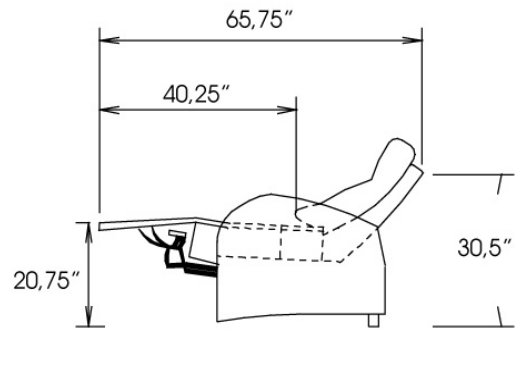

351

Toutes les dimensions indiquées sont au pouce près. Nos produits sont fabriqués à la main et des variations mineures peuvent survenir.
All dimensions indicated are to the nearest inch. Our product is hand-made and minor variations can occur.

RZ011-09