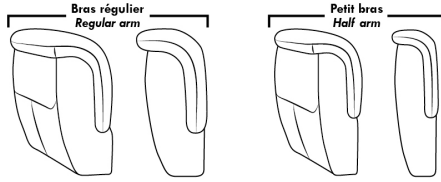

SAN FRANCISCO

OPTIMA