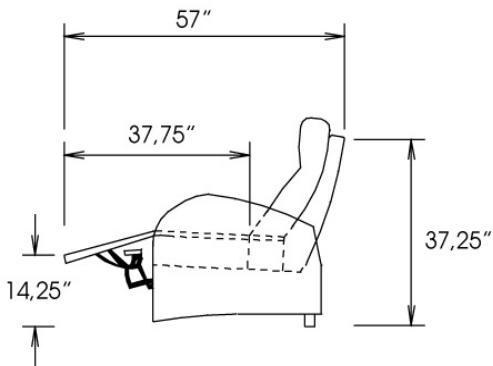

351

Toutes les dimensions indiquées sont au pouce près. Nos produits sont fabriqués à la main et des variations mineures peuvent survenir.
All dimensions indicated are to the nearest inch. Our product is hand-made and minor variations can occur.

RZ011-09