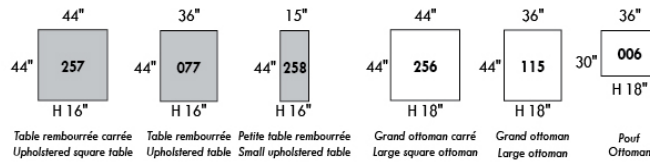

Mélanger & agencer!
Mix & Match!

Populaires | Popular CONFIGURATIONS