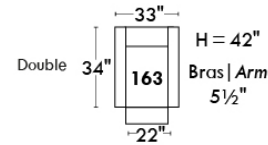

Autres | Others

Siège 23" de large | 23" Seat Width

**Fauteuil berçant,
pivotant et inclinable**
*Swivel rocking
motion chair*

Autres | Others

MONTE-CARLO

Features: Adjustable headrest included with all items (2 with square corner). Stitching: French Stitch. In fabric: small thread & in Leather: Large flat thread. Memory foam in arms & seat cushions. Lounge Chair Reclining Back items with "Push Back" mechanism. Cupholder N/A with this style.