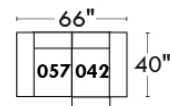

Autres | Others

Siège 23" de large | 23" Seat Width

**Fauteuil berçant,
pivotant et inclinable**
*Swivel rocking
motion chair*

Autres | Others

MONTE-CARLO

Features: Adjustable headrest included with all items (2 with square corner). Stitching: French Stitch. In fabric: small thread & in Leather: Large flat thread. Memory foam in arms & seat cushions. Lounge Chair Reclining Back items with "Push Back" mechanism. Cupholder N/A with this style.