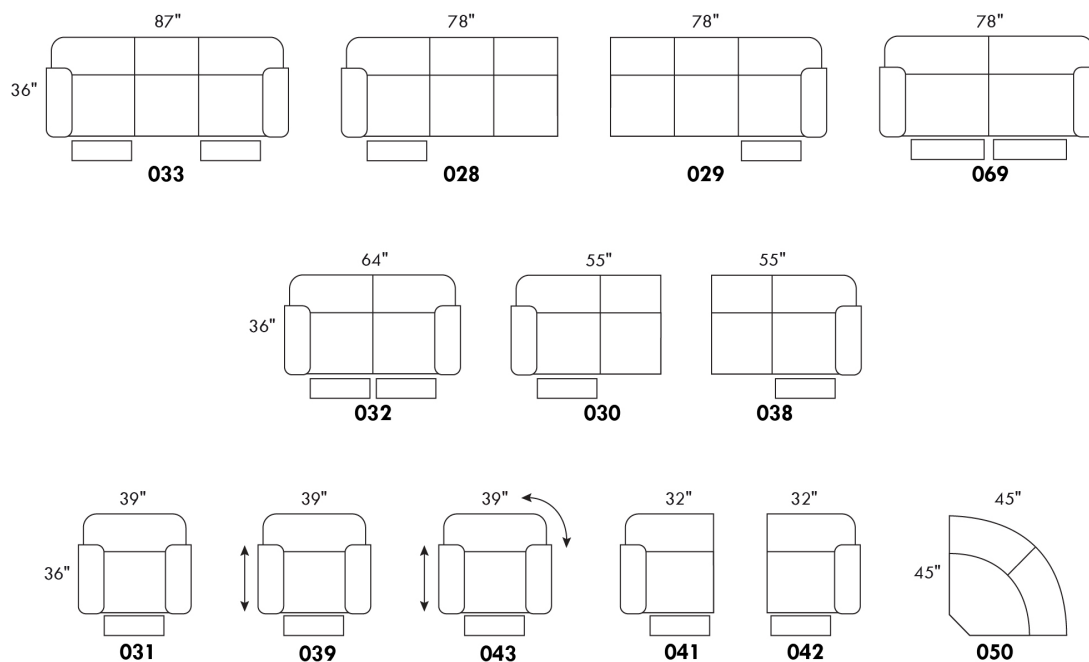

39944

Hauteur complète 41" | Hauteur de siège 19" | Hauteur devant bras 26" | Profondeur d'assise 22"
Total Height 41" | Seat Height 19" | Arm Height 26" | Seat Depth 22"