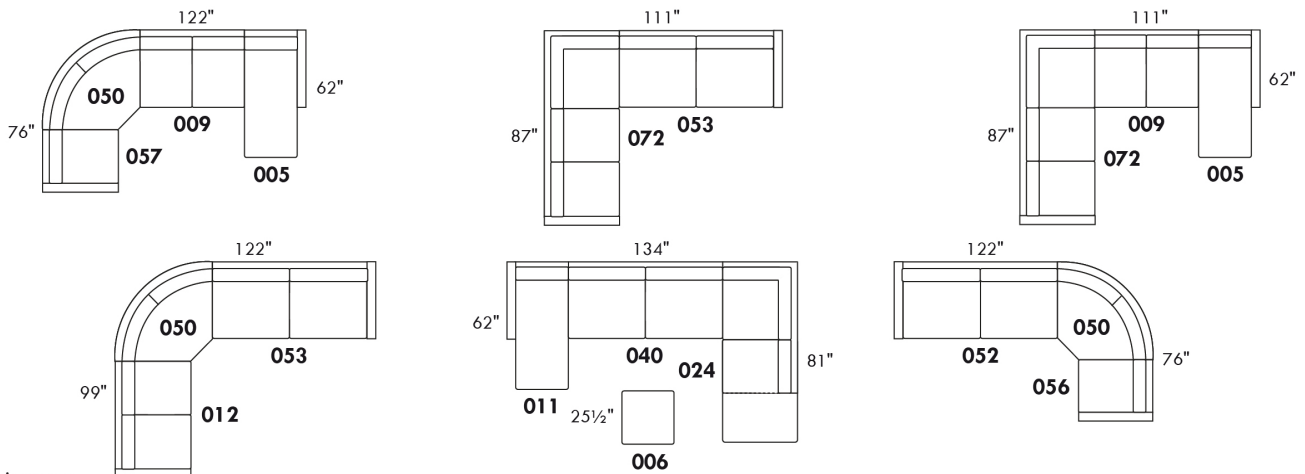

CONFIGURATIONS