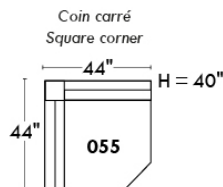

Autres | Others

Siège 23" de large | 23" Seat Width

Fauteuil berçant, pivotant et inclinable
Swivel rocking motion chair

Autres | Others

MELBOURNE

FEATURES:

*Wall hugger power recliners with full footrest (manual n/a). Manual adjustable headrest on all items (2 on square corner & stationary on wedge). Seat cushions with shaped foam + 1" layer of memory foam on top; arm with memory foam. Stitching: Small thread in fabric & large flat thread in leather. Lounge chair reclining back items with "Push Back" mechanism; wall clearance 10".