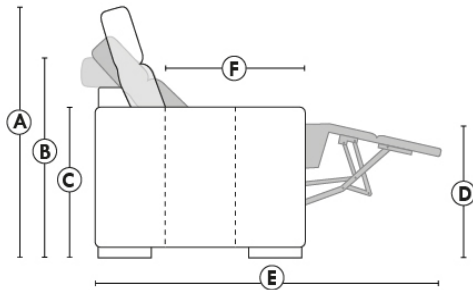

Spécifications | Specifications

- ☐ Appui-tête levé / Headrest up
- ☐ Appui-tête baissé / Headrest down
- ☐ Complètement incliné / Fully reclined

- (A) Hauteur complète 39" / Total Height
- (B) Hauteur appui-tête baissé 30" / Height headrest down
- (C) Hauteur du bras 24" / Arm Height
- (D) Hauteur du siège 19,5" / Seat height
- (E) Profondeur incliné 63" / Depth fully reclined
- (F) Profondeur d'assise 20" / Seat depth

Autres | Others