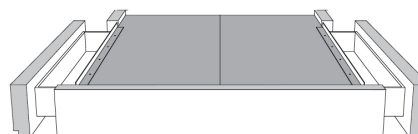

**Rangement à tiroir latéraux
With Side Drawers**
450-451 (2 tiroirs | drawers)
452-453 (1 tiroir | drawer)

Base avec contour MINCE 2" | Base with NARROW contour 2"

Grandeur | Size King: 82 x 77 x 12 | Queen: 64 x 77 x 12 | Double: 59 x 73 x 12 | Simple/Single: 44 x 73 x 12

**Avec pattes - Lit réglable
With Legs - Adjustable bed**
560-561-563

	King	Queen	Simple | Single
Lit grandeur complète : Complete Bed Size :	87x87x47	69x87x47	49x87x47
Intérieur | Inside :	78x82x12	61x82x12	40x82x12