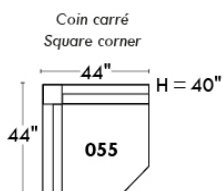

Autres | Others

Siège 23" de large | 23" Seat Width

Fauteuil berçant, pivotant et inclinable
Swivel rocking motion chair

Autres | Others

MELBOURNE

FEATURES:

*Wall hugger power recliners with full footrest (manual n/a). Manual adjustable headrest on all items (2 on square corner & stationary on wedge). Seat cushions with shaped foam + 1" layer of memory foam on top; arm with memory foam. Stitching: Small thread in fabric & large flat thread in leather. Lounge chair reclining back items with "Push Back" mechanism; wall clearance 10".