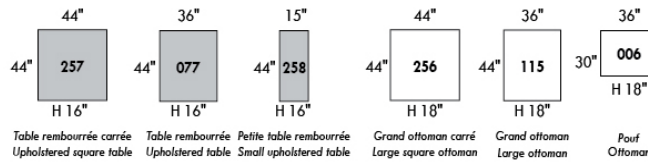

Mélanger & agencer!
Mix & Match!

Populaires | Popular CONFIGURATIONS