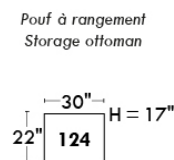

Autres | Others