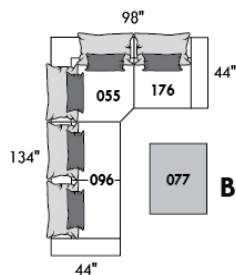

FASHION COLLECTION

FASHION I

COUSSINS PLEINE LARGEUR
FULL BACK CUSHIONS

831 34 x 7 x 19
832 24 x 6 x 10

FASHION II

COUSSINS CARRÉS - DOS APPARENT
SQUARE CUSHIONS - VISBLE BACK

833 26 x 7 x 19
834 16 x 6 x 16

Mélanger & agencer!
Mix & Match!

Populaires | Popular CONFIGURATIONS

A

B

C

D