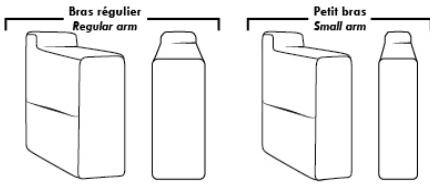

PORTOFINO

OPTIMA

Spécifications | Specifications

☐ Appui-tête levé / Headrest up
☐ Appui-tête baissé / Headrest down
☐ Complètement incliné / Fully reclined

(A) Hauteur complète 40" / Total Height
(B) Hauteur appui-tête baissé 33" / Height headrest down
(C) Hauteur du bras 24,5" / Arm Height
(D) Hauteur du siège 19,5" / Seat height
(E) Profondeur inclinée 65" / Depth fully reclined
(F) Profondeur d'assise 20" ou/ou 22" / Seat depth
(G) Profondeur appui-tête monté 36" / Depth with headrest up

Siège 30" de large | 30" Seat Width

Siège 23" de large | 23" Seat Width

Autres | Others

Fauteuil berçant, pivotant et inclinable / **Swivel, rocking motion chair**
N'est pas un mécanisme protège-mur / Not a wall hugger mechanism
Dégagement mural: 16" / Wall clearance: 16"

30" Populaires | Popular CONFIGURATIONS 23"