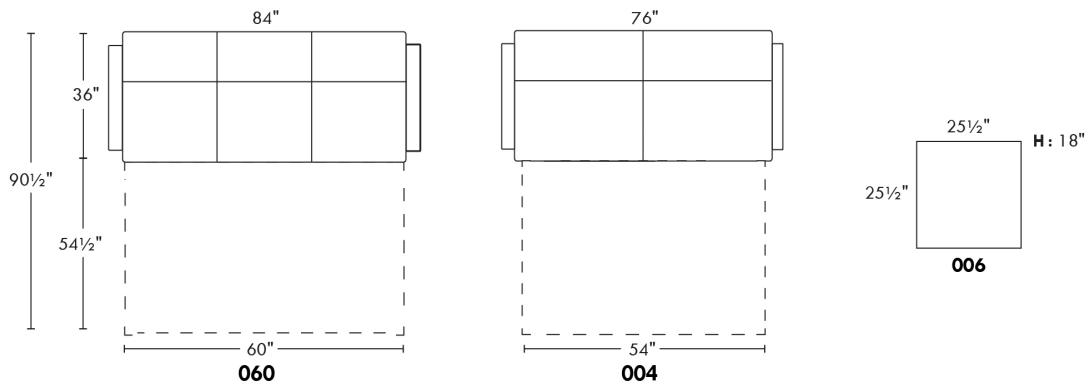

MIAMI

Hauteur complète 35" | Hauteur de siège 19" | Hauteur devant bras 26" | Profondeur d'assise 21"
Total Height 35" | Seat Height 19" | Arm Height 26" | Seat Depth 21"

www.jaymar.ca