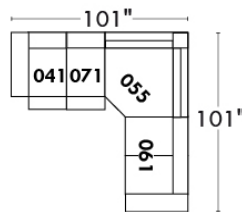

Autres | Others

Siège 23" de large | 23" Seat Width

**Fauteuil berçant,
pivotant et inclinable**
*Swivel rocking
motion chair*

Autres | Others

MONTE-CARLO

Features: Adjustable headrest included with all items (2 with square corner). Stitching: French Stitch. In fabric: small thread & in Leather: Large flat thread. Memory foam in arms & seat cushions. Lounge Chair Reclining Back items with "Push Back" mechanism. Cupholder N/A with this style.