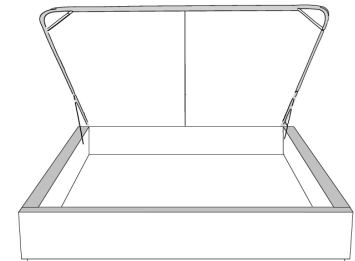

Avec rangement | With Storage
430-431-432-433