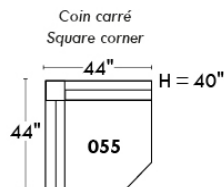

Autres | Others

Siège 23" de large | 23" Seat Width

Fauteuil berçant, pivotant et inclinable
Swivel rocking motion chair

Autres | Others

JESSE

Features: Adjustable headrest included (2 on square corner). Stitching: Small thread in fabric and large flat thread in leather. Memory foam in seat cushions. Lounge chair reclining back items with "Push Back" mechanism. Chairs #043 & #163: Have NO METAL BAR on arm.