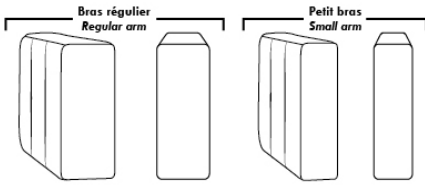

MANHATTAN

OPTIMA

Spécifications | Specifications

☐ Appui-tête levé
Headrest up
☐ Appui-tête baissé
Headrest down
☐ Complètement incliné
Fully reclined

(A) Hauteur complète 40" Total Height
(B) Hauteur appui-tête baissé 33" Height headrest down
(C) Hauteur du bras 24" Arm Height
(D) Hauteur du siège 19,5" Seat height
(E) Profondeur inclinée 65" Depth fully reclined
(F) Profondeur d'assise 20" ou/ou 22" Seat depth
(G) Profondeur appui-tête monté 36" Depth with headrest up

Siège 30" de large | 30" Seat Width

79" 40" 095
70" 40" 096
70" 40" 097
61" 40" 021
96" 40" 234
82" 40" 167
82" 40" 168
96" 44" 235
82" 40" 223
82" 40" 224
49" 40" 017
40" 40" 175
40" 40" 176
31" 40" 177
40" 62" 173
40" 42"/44" Profondeur Depth 174
49" 40" 165
40" 40" 169
40" 40" 170
31" 40" 171
40" 62" 230
40" 42"/44" Profondeur Depth 231
52" 40" 178
52" 40" 179
52" 40" 221
52" 40" 222

Siège 23" de large | 23" Seat Width

65" 40" 002
56" 40" 012
56" 40" 061
47" 40" 009
68" 40" 086
68" 40" 045
89" 40" 048
89" 44" 024
68" 40" 186
68" 40" 187
42" 40" 001
33" 40" 057
33" 40" 056
24" 40" 051
33" 62" 011
33" 62" 005
42"/44" Profondeur Depth
45" 40" 088
45" 40" 089
42" 40" 044
33" 40" 041
33" 40" 042
24" 40" 071
33" 62" 232
33" 62" 233
42"/44" Profondeur Depth
45" 40" 188
45" 40" 189
89" 40" 003
80" 40" 052
80" 40" 053
71" 40" 040

Autres | Others

Fauteuil berçant, pivotant et inclinable
Swivel, rocking motion chair

N'est pas un mécanisme protège-mur
Not a wall hugger mechanism

Dégagement mural: 16" Wall clearance: 16"

Simple / Single: 30" H=42", 34", 19"
Double: 33" H=42", 34", 22"

Centre rond Wedge: 49" H=33", 050
Coin carré Square corner: 44" H=40", 055
Petit coin carré Small corner: 40" H=40", 155
Pouf à rangement Storage ottoman: 30" H=17", 22", 124
Rangement à angle Wedge storage: 25" H=22", 35", 10", 159
Rangement droit Straight storage: 10" H=22", 35", 160
Petit rangement à angle Small Wedge storage: 20" H=22", 35", 10", 190

30" Populaires | Popular CONFIGURATIONS 23"

80" 40" 169 170
111" 40" 169 171 174
115" 40" 096 055 171 170
115" 40" 169 171 235
66" 40" 041 042
90" 40" 041 071 005
101" 40" 012 055 071 042
101" 40" 041 071 024