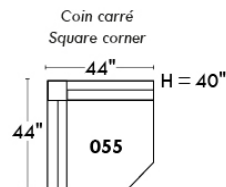

Autres | Others

Siège 23" de large | 23" Seat Width

**Fauteuil berçant,
pivotant et inclinable**
*Swivel rocking
motion chair*

Autres | Others

MONTE-CARLO

Features: Adjustable headrest included with all items (2 with square corner). Stitching: French Stitch. In fabric: small thread & in Leather: Large flat thread. Memory foam in arms & seat cushions. Lounge Chair Reclining Back items with "Push Back" mechanism. Cupholder N/A with this style.