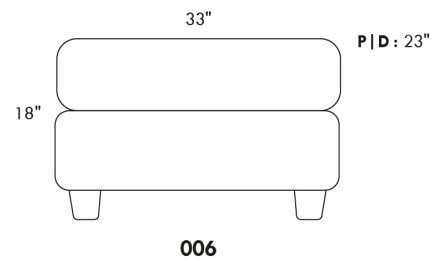

ORLEANS

Hauteur de siège 21" | Hauteur devant bras 26" | Profondeur d'assise 20"
Seat Height 21" | Arm Height 26" | Seat Depth 20"

www.jaymar.ca