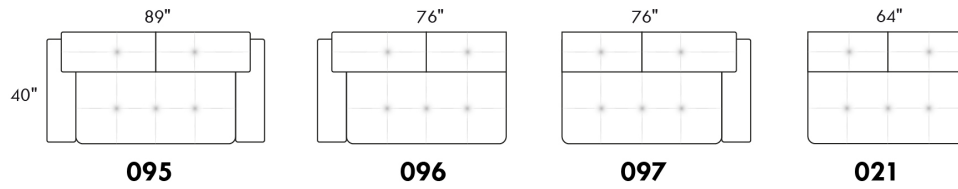

PARIS

Hauteur complète 28"/35" | Hauteur de siège 16½" | Hauteur devant bras 21" | Profondeur d'assise 23"
Total Height 28"/35" | Seat Height 16½" | Arm Height 21" | Seat Depth 23"