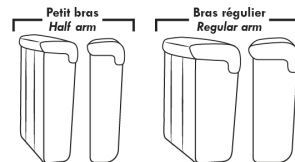

Items avec siège de 30" | Items with 30" seat

Spécifications | Specifications

- ☐ Appui-tête levé / Headrest up
- ☐ Appui-tête baissé / Headrest down
- ☐ Complètement incliné / Fully reclined
- (A) Hauteur complète 40" / Total Height
- (B) Hauteur appui-tête baissé 33" / Height headrest down
- (C) Hauteur du bras 24" / Arm Height
- (D) Hauteur du siège 19,5" / Seat height
- (E) Profondeur incliné 65" / Depth fully reclined
- (F) Profondeur d'assise 20" ou/ou 22" / Seat depth

Autres | Others

www.jaymar.ca
Toutes les dimensions indiquées sont au pouce près. Nos produits sont fabriqués à la main et des variations mineures peuvent survenir.
All dimensions indicated are to the nearest inch. Our product is hand-made and minor variations can occur.