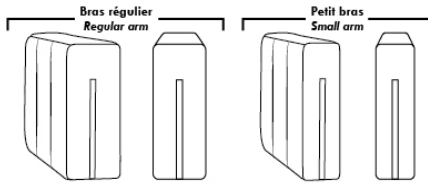

MONTEREY

OPTIMA

Spécifications | Specifications

☐ Appui-tête levé / Headrest up
☐ Appui-tête baissé / Headrest down
☐ Complètement incliné / Fully reclined

(A) Hauteur complète 40" / Total Height
(B) Hauteur appui-tête baissé 33" / Height headrest down
(C) Hauteur du bras 24" / Arm Height
(D) Hauteur du siège 19,5" / Seat height
(E) Profondeur inclinée 65" / Depth fully reclined
(F) Profondeur d'assise 20" ou/ou 22" / Seat depth
(G) Profondeur appui-tête monté 36" / Depth with headrest up

Siège 30" de large | 30" Seat Width

79" 40" 095
70" 40" 096
70" 40" 097
61" 40" 021
96" 40" 234
82" 40" 167
82" 40" 168
96" 44" 235
82" 40" 223
82" 40" 224
49" 40" 017
40" 40" 175
40" 40" 176
31" 40" 177
40" 62" 173
40" 42"/44" Profondeur Depth 174
49" 40" 165
40" 40" 169
40" 40" 170
31" 40" 171
40" 62" 230
40" 42"/44" Profondeur Depth 231
52" 40" 178
52" 40" 179
52" 40" 221
52" 40" 222

Siège 23" de large | 23" Seat Width

66" 40" 002
57" 40" 012
57" 40" 061
47" 40" 009
68" 40" 086
68" 40" 045
89" 40" 048
89" 44" 024
68" 40" 186
68" 40" 187
43" 40" 001
34" 40" 057
34" 40" 056
24" 40" 051
34" 62" 011
34" 42"/44" Profondeur Depth 005
45" 40" 088
45" 40" 089
43" 40" 044
34" 40" 041
34" 40" 042
24" 40" 071
34" 62" 232
34" 42"/44" Profondeur Depth 233
45" 40" 188
45" 40" 189
90" 40" 003
81" 40" 052
81" 40" 053
71" 40" 040

Autres | Others

Fauteuil berçant, pivotant et inclinable / **Swivel, rocking motion chair**

N'est pas un mécanisme protège-mur / Not a wall hugger mechanism
Dégagement mural: 16" / Wall clearance: 16"

Simple / Single: 32" H=42", 34" 043, 19"
Double: 35" H=42", 34" 163, 22"

Centre rond / Wedge: 49" H=33", 49" 050

Coin carré / Square corner: 44" H=40", 44" 055

Petit coin carré / Small corner: 40" H=40", 40" 155

Pouf à rangement / Storage ottoman: 30" H=17", 22" 124

Rangement à angle / Wedge storage: 25" H=22", 35" 159, 10"

Rangement droit / Straight storage: 10" H=22", 35" 160

Petit rangement à angle / Small Wedge storage: 20" H=22", 35" 190, 10"

30" Populaires | Popular CONFIGURATIONS 23"

80" 40" 169 170
111" 40" 169 171 174
115" 40" 096 055 115" 171 170
115" 40" 169 171 96" 235
66" 40" 041 042
90" 40" 041 071 005
101" 40" 012 055 101" 071 042
101" 40" 041 071 89" 024