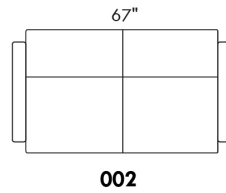

SURF

Hauteur complète 36" | Hauteur de siège 22" | Hauteur devant bras 28½" | Profondeur d'assise 21½"
Total Height 36" | Seat Height 22" | Arm Height 28½" | Seat Depth 21½"

www.jaymar.ca