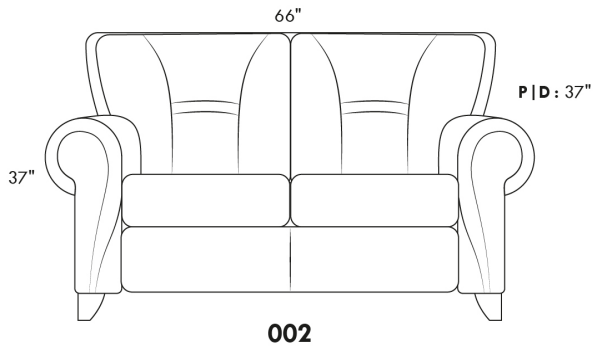

ERICA

Hauteur de siège 20" | Hauteur devant bras 26" | Profondeur d'assise 21"
Seat Height 20" | Arm Height 26" | Seat Depth 21"

www.jaymar.ca