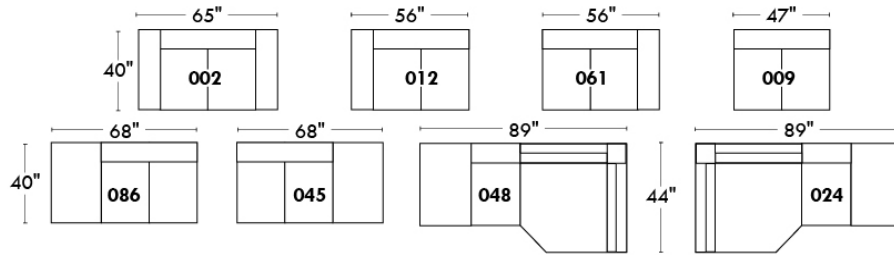

Autres | Others

Siège 23" de large | 23" Seat Width

**Fauteuil berçant,
pivotant et inclinable**
*Swivel rocking
motion chair*

Autres | Others

MONTE-CARLO

Features: Adjustable headrest included with all items (2 with square corner). Stitching: French Stitch. In fabric: small thread & in Leather: Large flat thread. Memory foam in arms & seat cushions. Lounge Chair Reclining Back items with "Push Back" mechanism. Cupholder N/A with this style.