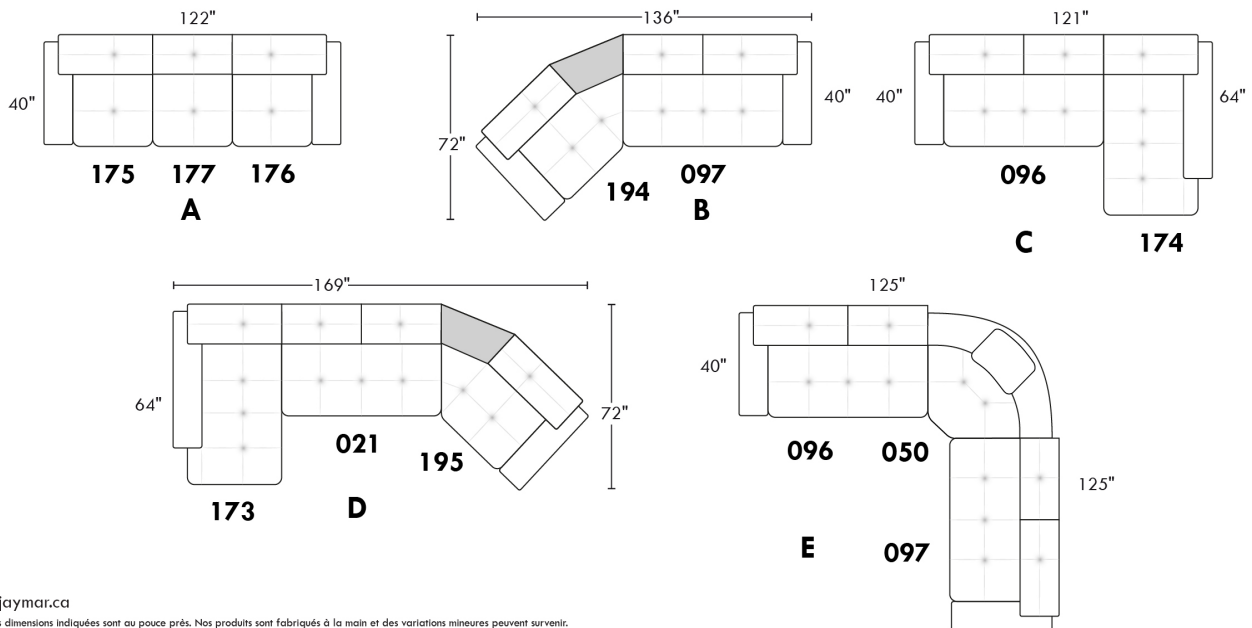

CONFIGURATIONS

www.jaymar.ca
Toutes les dimensions indiquées sont au pouce près. Nos produits sont fabriqués à la main et des variations mineures peuvent survenir.
All dimensions indicated are to the nearest inch. Our product is hand-made and minor variations can occur.