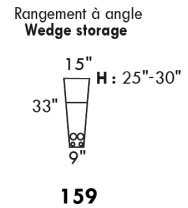

Hauteur complète 42" | Hauteur de siège 19"/20" | Hauteur devant bras 24" | Profondeur d'assise 21"
Total Height 42" | Seat Height 19"/20" | Arm Height 24" | Seat Depth 21"

SIÈGE 30" DE LARGE | 30" SEAT WIDTH

095 (72" x 37")
096 (66" x 37")
097 (66" x 37")
021 (59" x 37")
167 (80" x 37")
168 (80" x 37")
178 (51" x 37")
179 (51" x 37")
017 (43" x 37")
175 (36" x 37")
176 (36" x 37")
177 (30" x 37")
173 (36" x 64")
174 (36" x 64")
Inclinable | Motion
165 (43" x 37")
169 (36" x 37")
170 (36" x 37")
171 (30" x 37")
Dos inclinable | Reclining Back
230 (36" x 64")
231 (36" x 64")

SIÈGE 22" DE LARGE | 22" SEAT WIDTH

003 (79" x 37")
052 (72" x 37")
053 (72" x 37")
040 (66" x 37")
002 (57" x 37")
012 (50" x 37")
061 (50" x 37")
009 (44" x 37")
086 (65" x 37")
045 (65" x 37")
088 (43" x 37")
089 (43" x 37")
001 (35" x 37")
057 (29" x 37")
056 (29" x 37")
051 (22" x 37")
011 (29" x 64")
005 (29" x 64")
Inclinable | Motion
044 (35" x 37")
041 (29" x 37")
042 (29" x 37")
071 (22" x 37")
Dos inclinable | Reclining Back
232 (29" x 64")
233 (29" x 64")