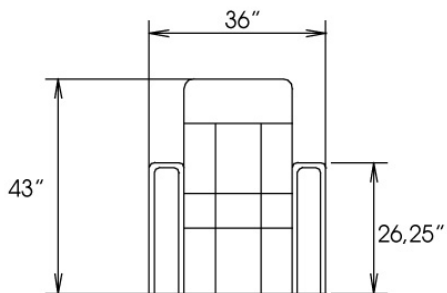

351

Toutes les dimensions indiquées sont au pouce près. Nos produits sont fabriqués à la main et des variations mineures peuvent survenir.
All dimensions indicated are to the nearest inch. Our product is hand-made and minor variations can occur.

RZ011-09