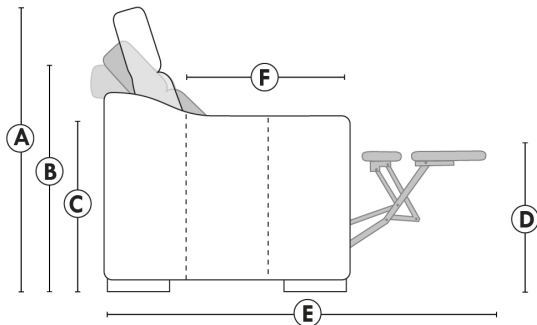

Spécifications | Specifications