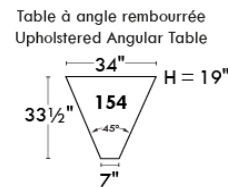

Autres | Others

Siège 23" de large | 23" Seat Width

Fauteuil berçant, pivotant et inclinable
Swivel rocking motion chair

Autres | Others

JESSE

Features: Adjustable headrest included (2 on square corner). Stitching: Small thread in fabric and large flat thread in leather. Memory foam in seat cushions. Lounge chair reclining back items with "Push Back" mechanism. Chairs #043 & #163: Have NO METAL BAR on arm.