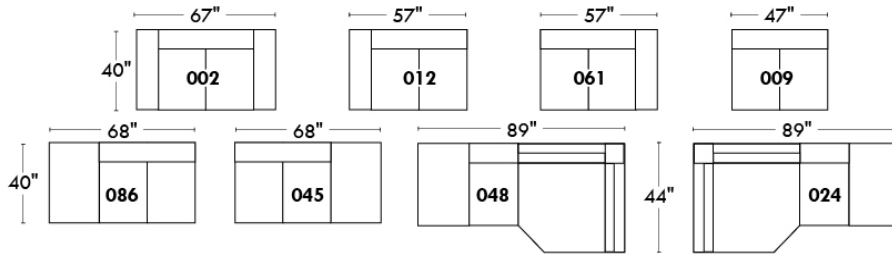

Autres | Others

Siège 23" de large | 23" Seat Width

Fauteuil berçant, pivotant et inclinable
Swivel rocking motion chair

Autres | Others

JESSE

Features: Adjustable headrest included (2 on square corner). Stitching: Small thread in fabric and large flat thread in leather. Memory foam in seat cushions. Lounge chair reclining back items with "Push Back" mechanism. Chairs #043 & #163: Have NO METAL BAR on arm.