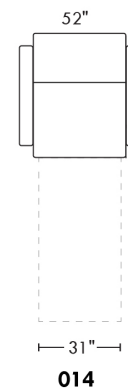

SURF

Hauteur complète 36" | Hauteur de siège 22" | Hauteur devant bras 28½" | Profondeur d'assise 21½"
Total Height 36" | Seat Height 22" | Arm Height 28½" | Seat Depth 21½"

www.jaymar.ca