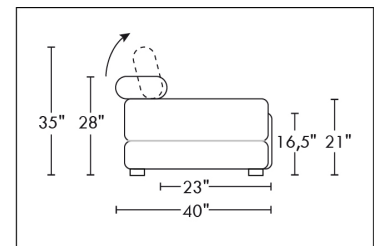

PARIS

Hauteur complète 28"/35" | Hauteur de siège 16½" | Hauteur devant bras 21" | Profondeur d'assise 23"
Total Height 28"/35" | Seat Height 16½" | Arm Height 21" | Seat Depth 23"