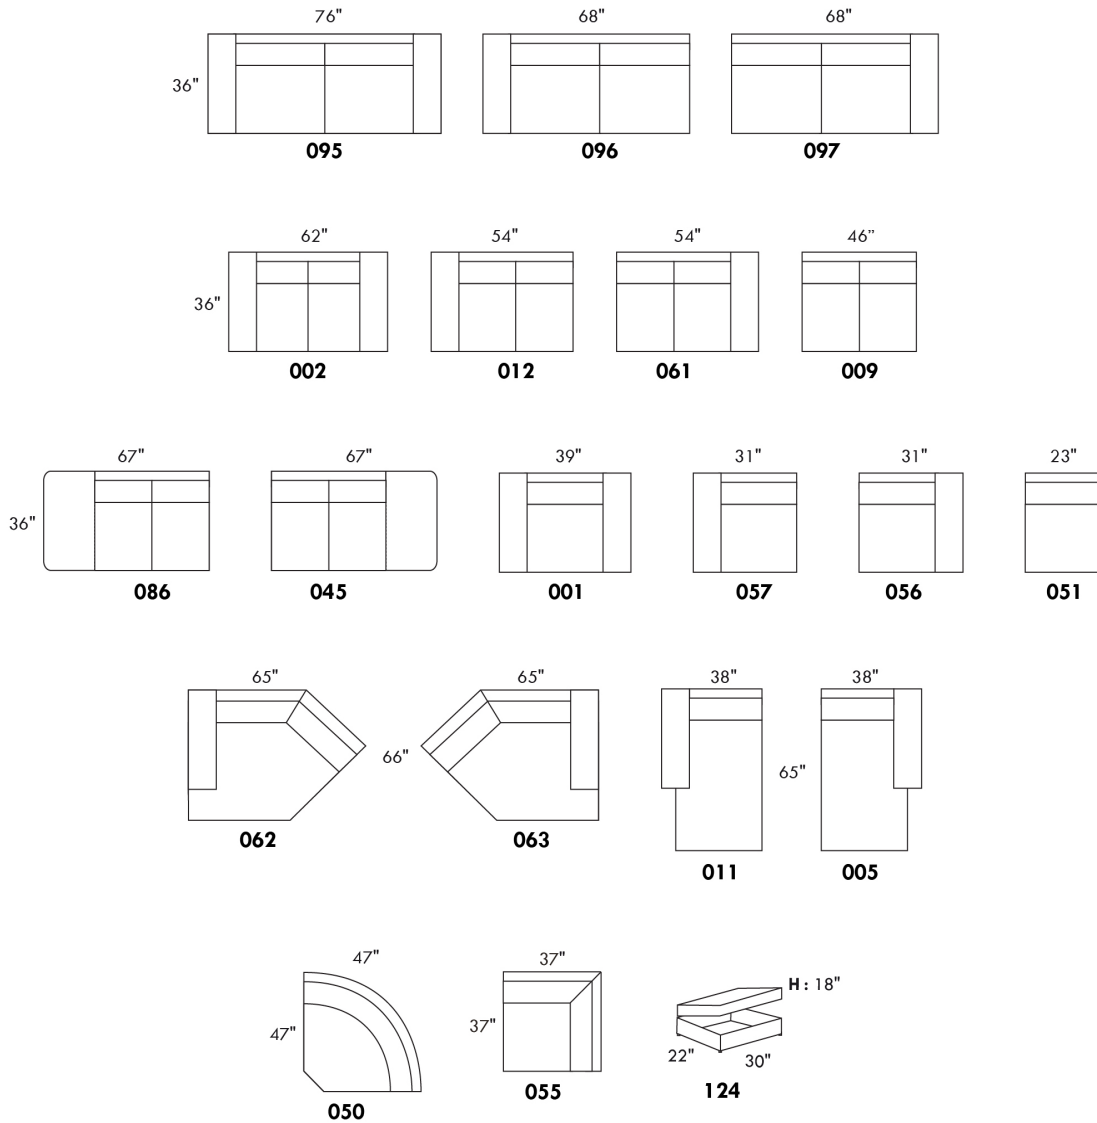

CONDO

Hauteur complète 36" | Hauteur de siège 20" | Hauteur devant bras 25" | Profondeur d'assise 21"
Total Height 36" | Seat Height 20" | Arm Height 25" | Seat Depth 21"

www.jaymar.ca