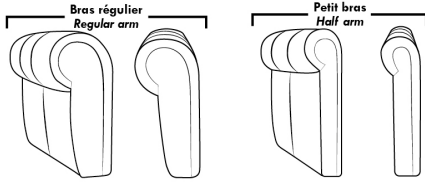

WASHINGTON

OPTIMA