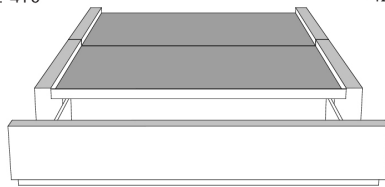

**Rangement à tiroir frontal
With Front Drawer**
440-441-442
Base lit simple N/D | Single base N/A