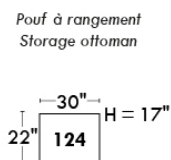

Autres | Others

Siège 23" de large | 23" Seat Width

Fauteuil berçant, pivotant et inclinable
Swivel rocking motion chair

Autres | Others

MELBOURNE

FEATURES:

*Wall hugger power recliners with full footrest (manual n/a). Manual adjustable headrest on all items (2 on square corner & stationary on wedge). Seat cushions with shaped foam + 1" layer of memory foam on top; arm with memory foam. Stitching: Small thread in fabric & large flat thread in leather. Lounge chair reclining back items with "Push Back" mechanism; wall clearance 10".