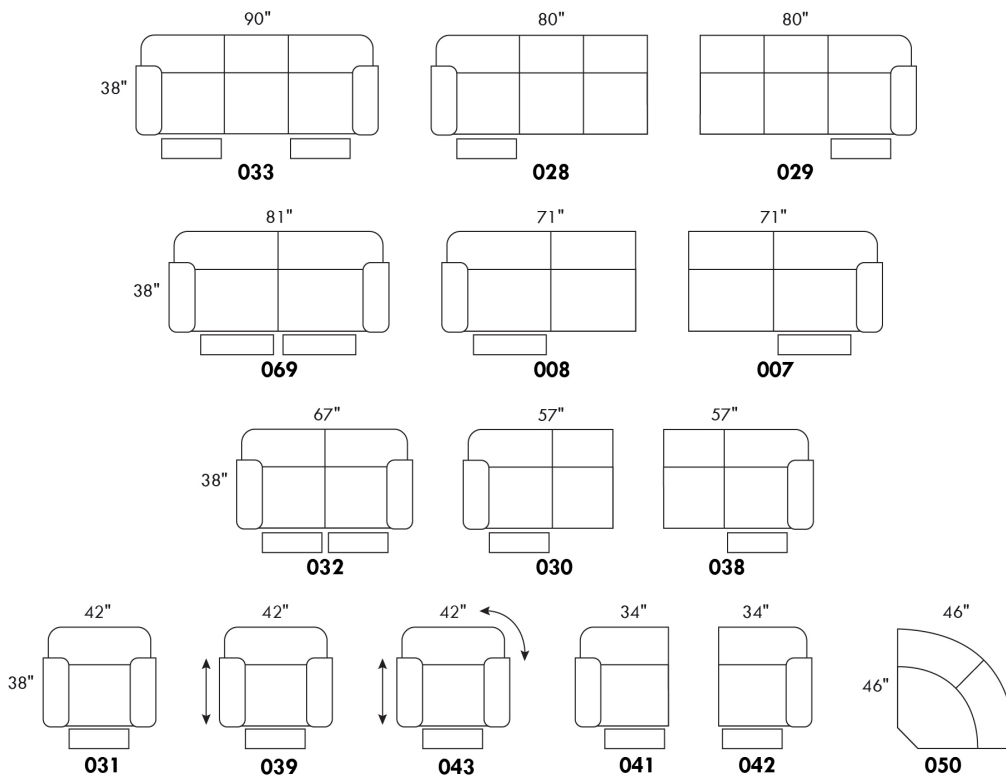

32100

Hauteur complète 40" | Hauteur de siège 19" | Hauteur devant bras 24" | Profondeur d'assise 21"
Total Height 40" | Seat Height 19" | Arm Height 24" | Seat Depth 21"