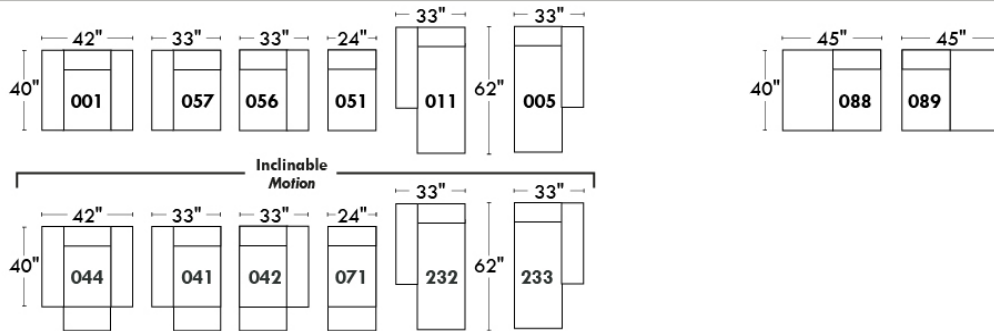

Autres | Others

Siège 23" de large | 23" Seat Width

**Fauteuil berçant,
pivotant et inclinable**
*Swivel rocking
motion chair*

Autres | Others

MONTE-CARLO

Features: Adjustable headrest included with all items (2 with square corner). Stitching: French Stitch. In fabric: small thread & in Leather: Large flat thread. Memory foam in arms & seat cushions. Lounge Chair Reclining Back items with "Push Back" mechanism. Cupholder N/A with this style.