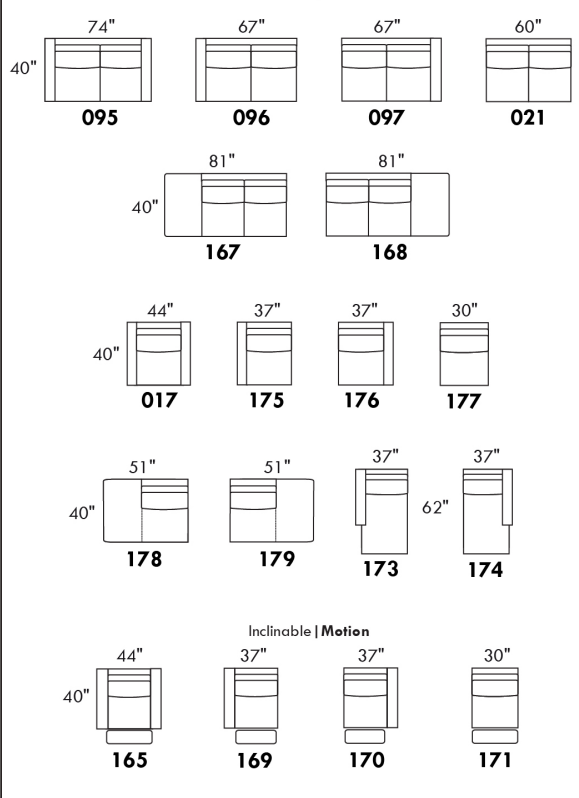

SILVANO

Hauteur complète 36½"/43" | Hauteur de siège 18" | Profondeur d'assise 20"
Total Height 36½"/43" | Seat Height 18" | Seat Depth 20"

SIÈGE 30" DE LARGE | 30" SEAT WIDTH