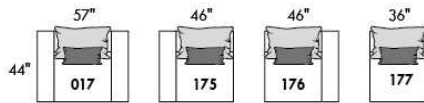

FASHION II

COUSSINS CARRÉS - DOS APPARENT
SQUARE CUSHIONS - VISBLE BACK

833 26 x 7 x 19
834 16 x 6 x 16