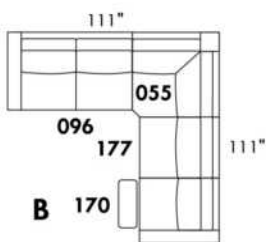

www.jaymar.ca
Toutes les dimensions indiquées sont au pouce près. Nos produits sont fabriqués à la main et des variations mineures peuvent survenir.
All dimensions indicated are to the nearest inch. Our product is hand-made and minor variations can occur.