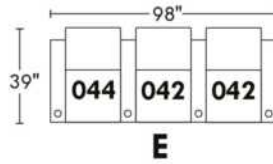

Configurations