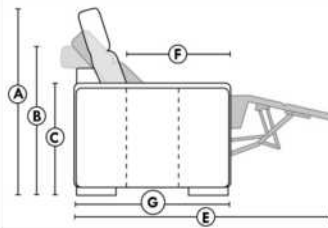

Spécifications | Specifications