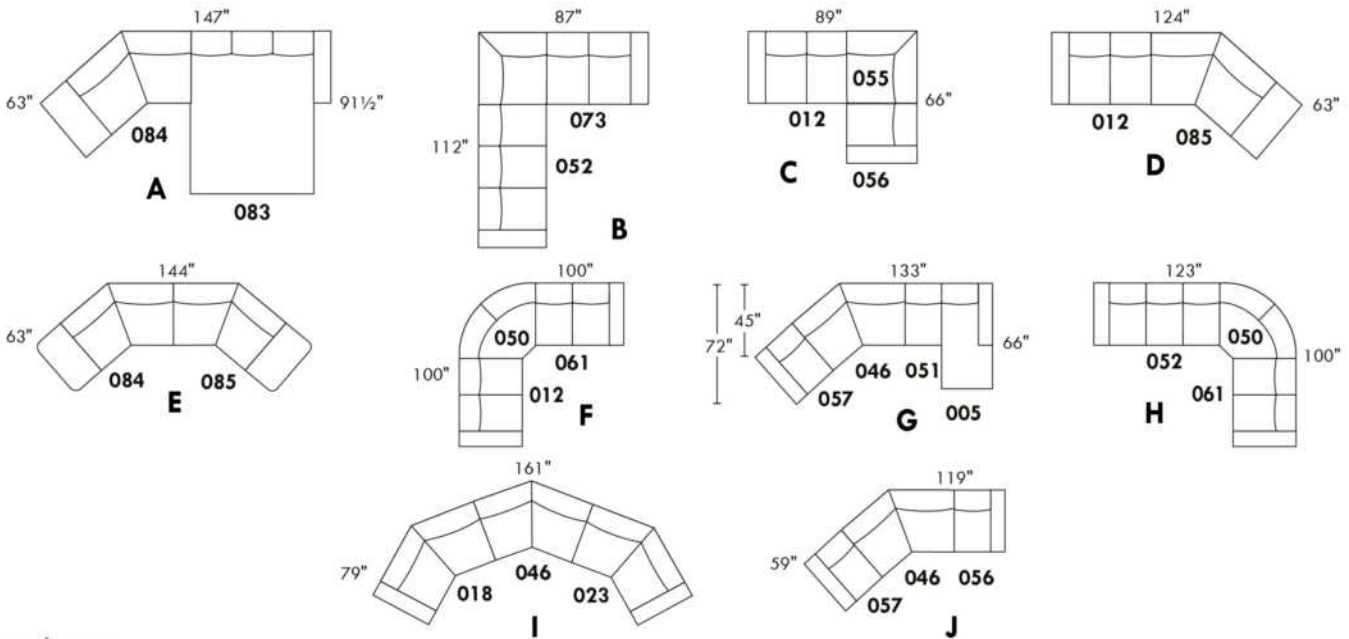

CONFIGURATIONS