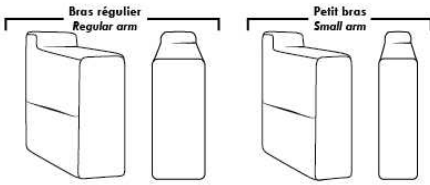

PORTOFINO

OPTIMA

Spécifications | Specifications

☐ Appui-tête levé / Headrest up
☐ Appui-tête baissé / Headrest down
☐ Complètement incliné / Fully reclined

(A) Hauteur complète 40" / Total Height
(B) Hauteur appui-tête baissé 33" / Height headrest down
(C) Hauteur du bras 24,5" / Arm Height
(D) Hauteur du siège 19,5" / Seat height
(E) Profondeur inclinée 65" / Depth fully reclined
(F) Profondeur d'assise 20" ou/ou 22" / Seat depth
(G) Profondeur appui-tête monté 36" / Depth with headrest up

Siège 30" de large | 30" Seat Width

Siège 23" de large | 23" Seat Width

Autres | Others

Fauteuil berçant, pivotant et inclinable / **Swivel, rocking motion chair**
N'est pas un mécanisme protège-mur / Not a wall hugger mechanism
Dégagement mural: 16" / Wall clearance: 16"

30" Populaires | Popular CONFIGURATIONS 23"