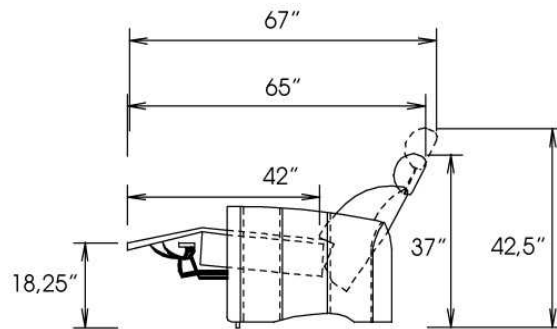

352

Toutes les dimensions indiquées sont au pouce près. Nos produits sont fabriqués à la main et des variations mineures peuvent survenir.
All dimensions indicated are to the nearest inch. Our product is hand-made and minor variations can occur.

RZ011-09