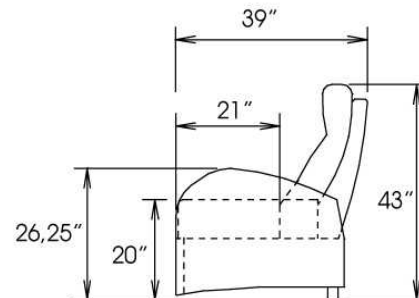

351

Toutes les dimensions indiquées sont au pouce près. Nos produits sont fabriqués à la main et des variations mineures peuvent survenir.
All dimensions indicated are to the nearest inch. Our product is hand-made and minor variations can occur.

R2011-09