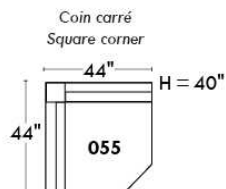

Autres | Others

Siège 23" de large | 23" Seat Width

Fauteuil berçant, pivotant et inclinable
Swivel rocking motion chair

Autres | Others

MELBOURNE

FEATURES:

*Wall hugger power recliners with full footrest (manual n/a). Manual adjustable headrest on all items (2 on square corner & stationary on wedge). Seat cushions with shaped foam + 1" layer of memory foam on top; arm with memory foam. Stitching: Small thread in fabric & large flat thread in leather. Lounge chair reclining back items with "Push Back" mechanism; wall clearance 10".