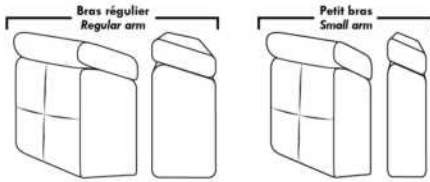

LONDON

OPTIMA