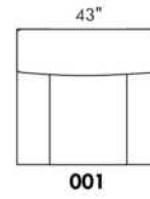

www.jaymar.ca