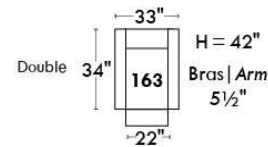

Autres | Others

Siège 23" de large | 23" Seat Width

Fauteuil berçant,
pivotant et inclinable

Swivel rocking
motion chair

Autres | Others

JULIANNE

Features: Adjustable headrest included with all items (2 with square corner). Headrest STATIONARY on Wedge (050). Stitching: Small "French Stitch" in fabric & in leather. Swivel Rocking Recliner Chairs (items: 043 & 163 only): Seat cushions with 1" memory foam. Lounge Chair Reclining Back items with "Push Back" mechanism; wall distance: 10".