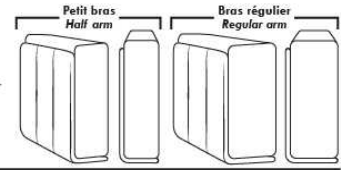

Siège 30" de large | 30" Seat Width

Spécifications | Specifications

- ☐ Appui-tête levé / Headrest up
- ☐ Appui-tête baissé / Headrest down
- ☐ Complètement incliné / Fully reclined

- (A) Hauteur complète 39" / Total Height
- (B) Hauteur appui-tête baissé 30" / Height headrest down
- (C) Hauteur du bras 24" / Arm Height
- (D) Hauteur du siège 19,5" / Seat height
- (E) Profondeur incliné 63" / Depth fully reclined
- (F) Profondeur d'assise 20" / Seat depth

Autres | Others