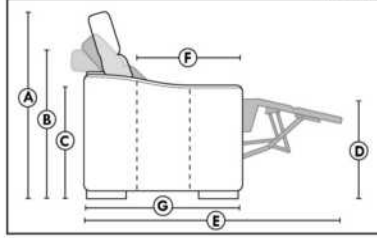

Spécifications | Specifications