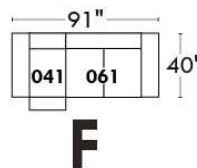

Autres | Others

Siège 23" de large | 23" Seat Width

Fauteuil berçant,
pivotant et inclinable

Swivel rocking
motion chair

Autres | Others

JESSE

Features: Adjustable headrest included (2 on square corner). Stitching: Small thread in fabric and large flat thread in leather. Memory foam in seat cushions. Lounge chair reclining back items with "Push Back" mechanism. Chairs #043 & #163: Have NO METAL BAR on arm.