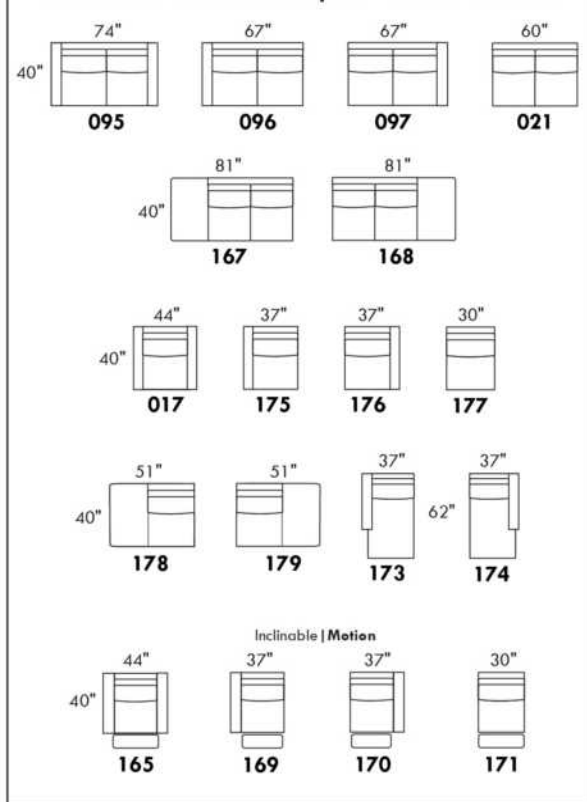

SILVANO

Hauteur complète 36½"/43" | Hauteur de siège 18" | Profondeur d'assise 20"
Total Height 36½"/43" | Seat Height 18" | Seat Depth 20"

SIÈGE 30" DE LARGE | 30" SEAT WIDTH