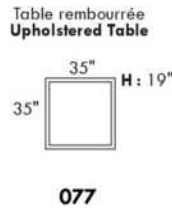

SIÈGE 22" DE LARGE | 22" SEAT WIDTH