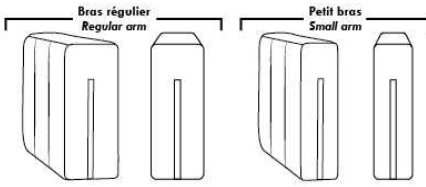

MONTEREY

OPTIMA

Spécifications | Specifications

☐ Appui-tête levé / Headrest up
☐ Appui-tête baissé / Headrest down
☐ Complètement incliné / Fully reclined

(A) Hauteur complète 40" / Total Height
(B) Hauteur appui-tête baissé 33" / Height headrest down
(C) Hauteur du bras 24" / Arm Height
(D) Hauteur du siège 19,5" / Seat height
(E) Profondeur inclinée 65" / Depth fully reclined
(F) Profondeur d'assise 20" ou/ou 22" / Seat depth
(G) Profondeur appui-tête monté 36" / Depth with headrest up

Siège 30" de large | 30" Seat Width

79" 40" 095
70" 40" 096
70" 40" 097
61" 40" 021
96" 40" 234
44" 40" 167
82" 40" 168
96" 44" 235
82" 40" 223
82" 40" 224
49" 40" 017
40" 40" 175
40" 40" 176
31" 40" 177
40" 62" 173
40" 42"/44" Profondeur Depth 174
49" 40" 165
40" 40" 169
40" 40" 170
31" 40" 171
40" 62" 230
40" 42"/44" Profondeur Depth 231
52" 40" 178
52" 40" 179
52" 40" 221
52" 40" 222
Allongé à rangement / Bumper with storage

Siège 23" de large | 23" Seat Width

66" 40" 002
57" 40" 012
57" 40" 061
47" 40" 009
68" 40" 086
68" 40" 045
89" 40" 048
89" 44" 024
68" 40" 186
68" 40" 187
43" 40" 001
34" 40" 057
34" 40" 056
24" 40" 051
34" 62" 011
34" 42"/44" Profondeur Depth 005
45" 40" 088
45" 40" 089
43" 40" 044
34" 40" 041
34" 40" 042
24" 40" 071
34" 62" 232
34" 42"/44" Profondeur Depth 233
45" 40" 188
45" 40" 189
90" 40" 003
81" 40" 052
81" 40" 053
71" 40" 040
Allongé à rangement / Bumper with storage

Autres | Others

Fauteuil berçant, pivotant et inclinable / **Swivel, rocking motion chair**
N'est pas un mécanisme protège-mur / Not a wall hugger mechanism
Dégagement mural: 16" / Wall clearance: 16"

Centre rond / Wedge (050): 49" H=33"
Coin carré / Square corner (055): 44" H=40"
Petit coin carré / Small corner (155): 40" H=40"
Pouf à rangement / Storage ottoman (124): 30" H=17"
Rangement à angle / Wedge storage (159): 25" H=22"
Rangement droit / Straight storage (160): 10" H=22"
Petit rangement à angle / Small Wedge storage (190): 20" H=22"

30" Populaires | Popular CONFIGURATIONS 23"

A: 80" 40" 169 170
B: 111" 40" 169 171 174
C: 115" 40" 096 055 171 170
D: 115" 40" 169 171 235
J: 66" 40" 041 042
K: 90" 40" 041 071 005
L: 101" 40" 012 055 071 042
M: 101" 40" 041 071 024