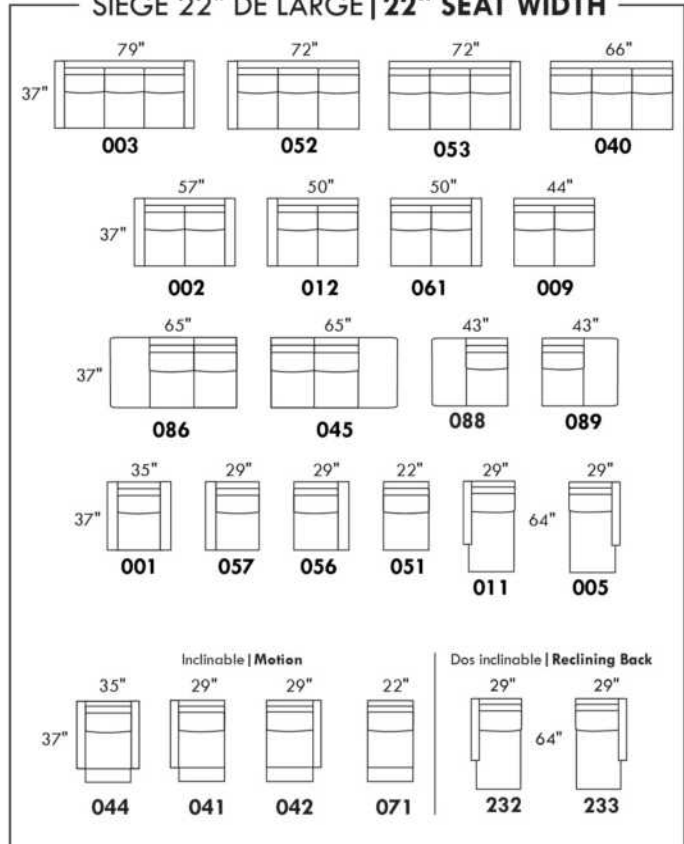

SIÈGE 22" DE LARGE | 22" SEAT WIDTH

www.jaymar.ca