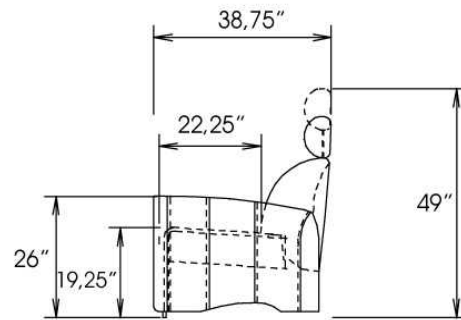

352

Toutes les dimensions indiquées sont au pouce près. Nos produits sont fabriqués à la main et des variations mineures peuvent survenir.
All dimensions indicated are to the nearest inch. Our product is hand-made and minor variations can occur.

RZ011-09