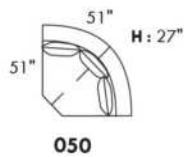

SIÈGE 22" DE LARGE | 22" SEAT WIDTH