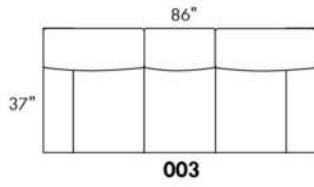

HARRISON

Hauteur complète 36" | Hauteur de siège 19" | Hauteur devant bras 26" | Profondeur d'assise 21"
Total Height 36" | Seat Height 19" | Arm Height 26" | Seat Depth 21"

www.jaymar.ca