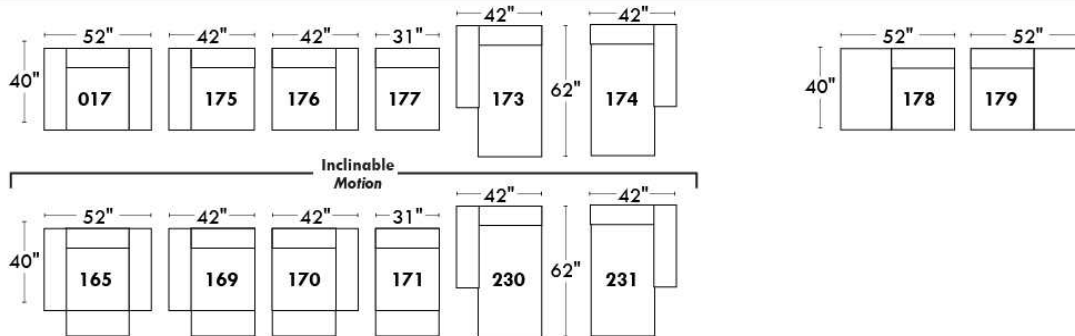

Siège 30" de large | 30" Seat Width