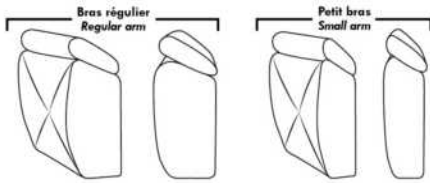

SORRENTO

OPTIMA

Spécifications | Specifications

- ☐ Appui-tête levé / Headrest up
- ☐ Appui-tête baissé / Headrest down
- ☐ Complètement incliné / Fully reclined

- (A) Hauteur complète 40" / Total Height
- (B) Hauteur appui-tête baissé 33" / Height headrest down
- (C) Hauteur du bras 22,5" / Arm Height
- (D) Hauteur du siège 19,5" / Seat height
- (E) Profondeur inclinée 65" / Depth fully reclined
- (F) Profondeur d'assise 20" ou/ou 22" / Seat depth
- (G) Profondeur appui-tête monté 36" / Depth with headrest up

Siège 30" de large | 30" Seat Width

Siège 23" de large | 23" Seat Width

Autres | Others

Fauteuil berçant, pivotant et inclinable
Swivel, rocking motion chair

N'est pas un mécanisme protège-mur / Not a wall hugger mechanism
Dégagement mural: 16" / Wall clearance: 16"

Simple / Single

043 H = 42"

Double

163 H = 42"

Centre rond / Wedge

050 H = 33"

Coin carré / Square corner

055 H = 40"

Petit coin carré / Small corner

155 H = 40"

Pouf à rangement / Storage ottoman

124 H = 17"

Rangement à angle / Wedge storage

159 H = 22"

Rangement droit / Straight storage

160 H = 22"

Petit rangement à angle / Small Wedge storage

190 H = 22"

30" Populaires | Popular CONFIGURATIONS 23"

Nos produits sont fabriqués à la main et des variations mineures peuvent survenir. Our product is hand-made and minor variations can occur.