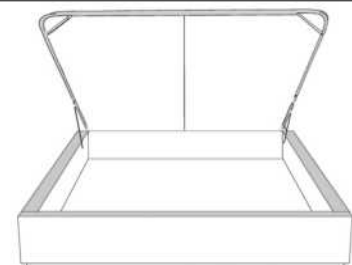

Avec rangement | With Storage
430-431-432-433