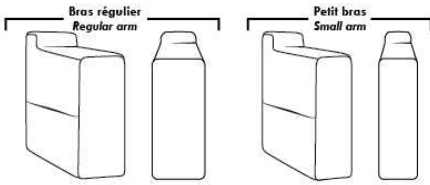

MALAGA

OPTIMA

Spécifications | Specifications

☐ Appui-tête levé / Headrest up
☐ Appui-tête baissé / Headrest down
☐ Complètement incliné / Fully reclined

(A) Hauteur complète 40" / Total Height
(B) Hauteur appui-tête baissé 33" / Height headrest down
(C) Hauteur du bras 24,5" / Arm Height
(D) Hauteur du siège 19,5" / Seat height
(E) Profondeur inclinée 65" / Depth fully reclined
(F) Profondeur d'assise 20" ou/ou 22" / Seat depth
(G) Profondeur appui-tête monté 36" / Depth with headrest up

Siège 30" de large | 30" Seat Width

81" 71" 71" 61"
40" 095 096 097 021
96" 82" 82"
40" 234 167 168
44"
96" 82" 82"
44" 235 223 224
Allongé à rangement / Bumper with storage
51" 41" 41" 31" 41" 41"
40" 017 175 176 177 173 174
42"/44" Profondeur Depth
Incinable / Motion   Dos inclinable / Push back
51" 41" 41" 31" 41" 41"
40" 165 169 170 171 230 231
42"/44" Profondeur Depth
Allongé à rangement / Bumper with storage
52" 52" 52" 52"
40" 178 179 221 222

Siège 23" de large | 23" Seat Width

67" 57" 57" 47"
40" 002 012 061 009
68" 68" 89" 89"
40" 086 045 048 024
44"
68" 68"
40" 186 187
Allongé à rangement / Bumper with storage
44" 34" 34" 24" 34" 34"
40" 001 057 056 051 011 005
42"/44" Profondeur Depth
Incinable / Motion   Dos inclinable / Push back
44" 34" 34" 24" 34" 34"
40" 044 041 042 071 232 233
42"/44" Profondeur Depth
Allongé à rangement / Bumper with storage
45" 45"
40" 088 089 188 189
91" 81" 81" 71"
40" 003 052 053 040

Autres | Others

Fauteuil berçant, pivotant et inclinable / **Swivel, rocking motion chair**
N'est pas un mécanisme protège-mur / Not a wall hugger mechanism
Dégagement mural: 16" / Wall clearance: 16"

Centre rond / Wedge (050) 49" H=33"
Coin carré / Square corner (055) 44" H=40"
Petit coin carré / Small corner (155) 40" H=40"
Pouf à rangement / Storage ottoman (124) 30" H=17"
Rangement à angle / Wedge storage (159) 25" H=22"
Rangement droit / Straight storage (160) 10" H=22"
Petit rangement à angle / Small Wedge storage (190) 20" H=22"

30" Populaires | Popular CONFIGURATIONS 23"

82" 113" 115" 115" 102" 102"
40" 169 170 169 171 174 096 055 041 042 041 071 005 012 055 041 071
62" 115" 115" 102" 102"
40" 169 171 235 171 170 041 071 071 042 024
96" 102" 89"