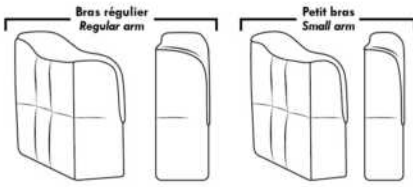

PORTLAND

OPTIMA