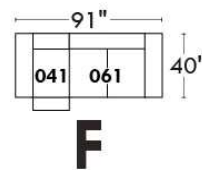

Autres | Others

Siège 23" de large | 23" Seat Width

Fauteuil berçant,
pivotant et inclinable

Swivel rocking
motion chair

Autres | Others

JULIANNE

Features: Adjustable headrest included with all items (2 with square corner). Headrest STATIONARY on Wedge (050). Stitching: Small "French Stitch" in fabric & in leather. Swivel Rocking Recliner Chairs (items: 043 & 163 only): Seat cushions with 1" memory foam. Lounge Chair Reclining Back items with "Push Back" mechanism; wall distance: 10".