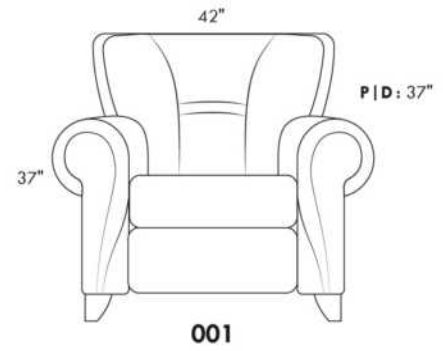

ERICA

Hauteur de siège 20" | Hauteur devant bras 26" | Profondeur d'assise 21"
Seat Height 20" | Arm Height 26" | Seat Depth 21"

www.jaymar.ca