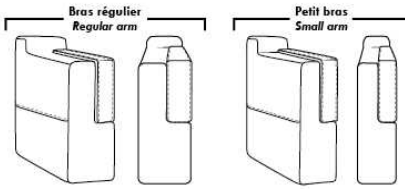

1. ☐ Appui-tête levé / Headrest up
   - ☐ Appui-tête baissé / Headrest down
   - ☐ Complètement incliné / Fully reclined
- (A) Hauteur complète 40" / Total Height
  (B) Hauteur appui-tête baissé 33" / Height headrest down
  (C) Hauteur du bras 24,5" / Arm Height
  (D) Hauteur du siège 19,5" / Seat height
  (E) Profondeur inclinée 65" / Depth fully reclined
  (F) Profondeur d'assise 20" ou/ou 22" / Seat depth
  (G) Profondeur appui-tête monté 36" / Depth with headrest up

Siège 30" de large | 30" Seat Width

Siège 23" de large | 23" Seat Width

Autres | Others

Fauteuil berçant, pivotant et inclinable
N'est pas un mécanisme protège-mur
Dégagement mural: 16"

Swivel, rocking motion chair
Not a wall hugger mechanism
Wall clearance: 16"

30" Populaires | Popular CONFIGURATIONS 23"