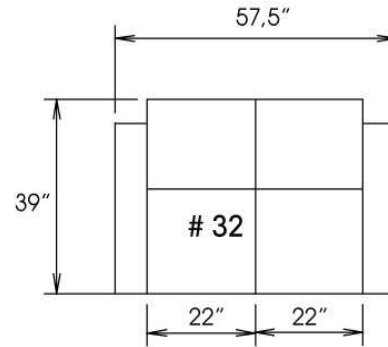

351

Toutes les dimensions indiquées sont au pouce près. Nos produits sont fabriqués à la main et des variations mineures peuvent survenir.
All dimensions indicated are to the nearest inch. Our product is hand-made and minor variations can occur.

R2011-09