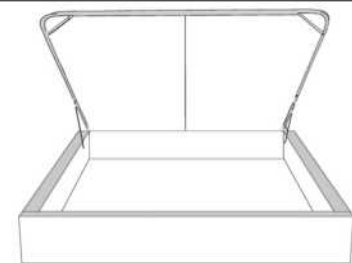

Avec rangement | With Storage
430-431-432-433