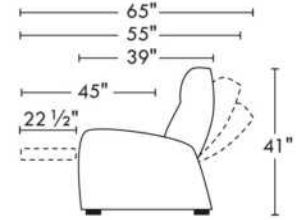

42444

home
theatre series

Hauteur avant bras : 24"
Hauteur siège : 18"
Profondeur d'assise : 22 1/2"
Arm Height : 24"
Seat Height : 18"
Seat Depth : 22 1/2"

Configurations