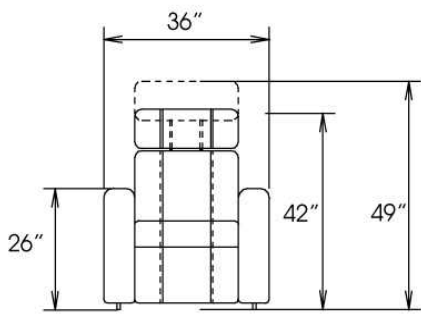

352

Toutes les dimensions indiquées sont au pouce près. Nos produits sont fabriqués à la main et des variations mineures peuvent survenir.
All dimensions indicated are to the nearest inch. Our product is hand-made and minor variations can occur.

RZ011-09