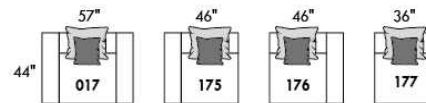

FASHION II

COUSSINS CARRÉS - DOS APPARENT
SQUARE CUSHIONS - VISBLE BACK

833 26 x 7 x 19
834 16 x 6 x 16