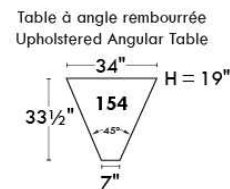

Autres | Others

Siège 23" de large | 23" Seat Width

Fauteuil berçant, pivotant et inclinable
Swivel rocking motion chair

Autres | Others

MELBOURNE

FEATURES:

*Wall hugger power recliners with full footrest (manual n/a). Manual adjustable headrest on all items (2 on square corner & stationary on wedge). Seat cushions with shaped foam + 1" layer of memory foam on top; arm with memory foam. Stitching: Small thread in fabric & large flat thread in leather. Lounge chair reclining back items with "Push Back" mechanism; wall clearance 10".