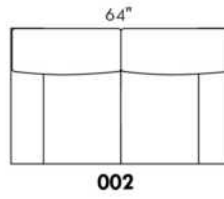

HARRISON

Hauteur complète 36" | Hauteur de siège 19" | Hauteur devant bras 26" | Profondeur d'assise 21"
Total Height 36" | Seat Height 19" | Arm Height 26" | Seat Depth 21"

www.jaymar.ca