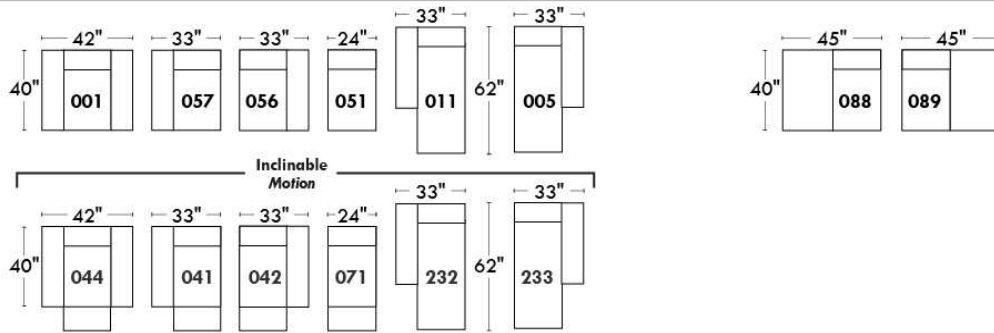

Autres | Others

Siège 23" de large | 23" Seat Width

**Fauteuil berçant,
pivotant et inclinable**
*Swivel rocking
motion chair*

Autres | Others

MONTE-CARLO

Features: Adjustable headrest included with all items (2 with square corner). Stitching: French Stitch. In fabric: small thread & in Leather: Large flat thread. Memory foam in arms & seat cushions. Lounge Chair Reclining Back items with "Push Back" mechanism. Cupholder N/A with this style.