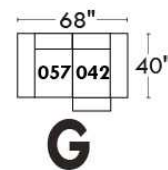

Autres | Others