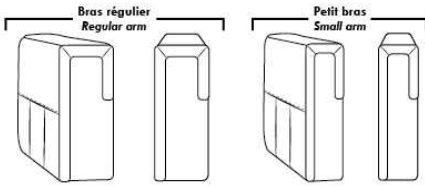

COLOGNE

OPTIMA

Spécifications | Specifications

- ☐ Appui-tête levé / Headrest up
- ☐ Appui-tête baissé / Headrest down
- ☐ Complètement incliné / Fully reclined

- (A) Hauteur complète 40" / Total Height
- (B) Hauteur appui-tête baissé 33" / Height headrest down
- (C) Hauteur du bras 24" / Arm Height
- (D) Hauteur du siège 19,5" / Seat height
- (E) Profondeur inclinée 65" / Depth fully reclined
- (F) Profondeur d'assise 20" ou/ou 22" / Seat depth
- (G) Profondeur appui-tête monté 36" / Depth with headrest up

Siège 30" de large | 30" Seat Width

095, 096, 097, 021, 234, 167, 168, 235, 223, 224, 017, 175, 176, 177, 173, 174, 165, 169, 170, 171, 230, 231, 178, 179, 221, 222

Allongé à rangement / Bumper with storage

Inclinable / Motion

Dos inclinable / Push back

42"/44" Profondeur Depth

Siège 23" de large | 23" Seat Width

002, 012, 061, 009, 086, 045, 048, 024, 186, 187, 001, 057, 056, 051, 011, 005, 088, 089, 044, 041, 042, 071, 232, 233, 188, 189, 003, 052, 053, 040

Allongé à rangement / Bumper with storage

Inclinable / Motion

Dos inclinable / Push back

42"/44" Profondeur Depth

Autres | Others

Fauteuil berçant, pivotant et inclinable / Swivel, rocking motion chair

N'est pas un mécanisme protège-mur / Not a wall hugger mechanism

Dégagement mural: 16" / Wall clearance: 16"

Centre rond / Wedge

Coin carré / Square corner

Petit coin carré / Small corner

Pouf à rangement / Storage ottoman

Rangement à angle / Wedge storage

Rangement droit / Straight storage

Petit rangement à angle / Small Wedge storage

30" Populaires | Popular CONFIGURATIONS 23"

A, B, C, D, J, K, L, M

Nos produits sont fabriqués à la main et des variations mineures peuvent survenir. / Our product is hand-made and minor variations can occur.