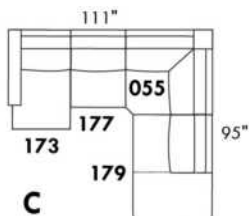

www.jaymar.ca
Toutes les dimensions indiquées sont au pouce près. Nos produits sont fabriqués à la main et des variations mineures peuvent survenir.
All dimensions indicated are to the nearest inch. Our product is hand-made and minor variations can occur.