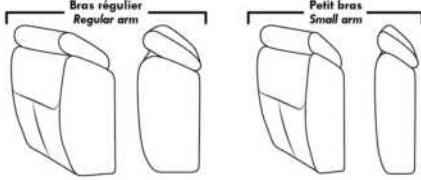

VENICE

OPTIMA

Spécifications | Specifications

☐ Appui-tête levé / Headrest up
☐ Appui-tête baissé / Headrest down
☐ Complètement incliné / Fully reclined

(A) Hauteur complète 40" / Total Height
(B) Hauteur appui-tête baissé 33" / Height headrest down
(C) Hauteur du bras 22,5" / Arm Height
(D) Hauteur du siège 19,5" / Seat height
(E) Profondeur inclinée 65" / Depth fully reclined
(F) Profondeur d'assise 20" ou/ou 22" / Seat depth
(G) Profondeur appui-tête monté 36" / Depth with headrest up

Siège 30" de large | 30" Seat Width

83" 72" 72" 61"
40" 095 096 097 021
96" 82" 82" 44"
40" 234 167 168
96" 44" 40"
235
Allongé à rangement / Bumper with storage
82" 82"
40" 223 224
53" 42" 42" 31" 42" 42"
40" 017 175 176 177 173 174 42"/44" Profondeur Depth
Inclinable / Motion   Dos inclinable / Push back
53" 42" 42" 31" 42" 42"
40" 165 169 170 171 230 62" 231 42"/44" Profondeur Depth
Allongé à rangement / Bumper with storage
52" 52" 52" 52"
40" 178 179 221 222

Siège 23" de large | 23" Seat Width

69" 58" 58" 47"
40" 002 012 061 009
68" 68" 89" 89"
40" 086 045 048 024 44"
Allongé à rangement / Bumper with storage
68" 68"
40" 186 187
46" 35" 35" 24" 35" 35" 45" 45"
40" 001 057 056 051 011 005 42"/44" Profondeur Depth
Inclinable / Motion   Allongé à rangement / Bumper with storage
46" 35" 35" 24" 35" 35" 45" 45"
40" 044 041 042 071 232 62" 233 42"/44" Profondeur Depth
188 189
93" 82" 82" 71"
40" 003 052 053 040

Autres | Others

Fauteuil berçant, pivotant et inclinable / **Swivel, rocking motion chair**
N'est pas un mécanisme protège-mur / Not a wall hugger mechanism
Dégagement mural: 16" / Wall clearance: 16"

30" Populaires | Popular CONFIGURATIONS 23"

84" 115" 116" 116" 70" 94" 102" 103"
40" 169 170 169 171 174 62" 096 055 171 170 40" 041 042 041 071 005 62" 012 055 071 042 40" 041 071 024 89"
A B C D J K L M

Nos produits sont fabriqués à la main et des variations mineures peuvent survenir. Our product is hand-made and minor variations can occur.