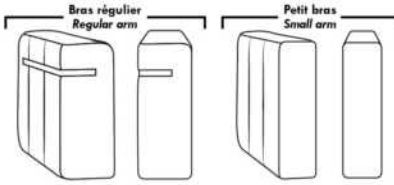

ALEXANDRA

OPTIMA

Spécifications | Specifications

☐ Appui-tête levé / Headrest up
☐ Appui-tête baissé / Headrest down
☐ Complètement incliné / Fully reclined

(A) Hauteur complète 40" / Total Height
(B) Hauteur appui-tête baissé 33" / Height headrest down
(C) Hauteur du bras 24" / Arm Height
(D) Hauteur du siège 19,5" / Seat height
(E) Profondeur inclinée 65" / Depth fully reclined
(F) Profondeur d'assise 20" ou/ou 22" / Seat depth
(G) Profondeur appui-tête monté 36" / Depth with headrest up

Siège 30" de large | 30" Seat Width

Siège 23" de large | 23" Seat Width

Autres | Others

Fauteuil berçant, pivotant et inclinable / **Swivel, rocking motion chair**

N'est pas un mécanisme protège-mur / Not a wall hugger mechanism
Dégagement mural: 16" / Wall clearance: 16"

Simple / Single: 30" x 34" x 19" H=42" (Model 043)

Double: 33" x 34" x 22" H=42" (Model 163)

30" Populaires | Popular CONFIGURATIONS 23"