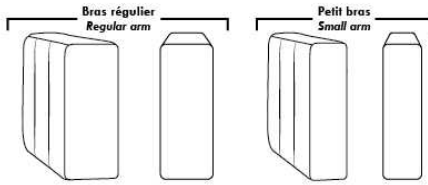

SEATTLE

OPTIMA

Spécifications | Specifications

☐ Appui-tête levé Headrest up
☐ Appui-tête baissé Headrest down
☐ Complètement incliné Fully reclined

(A) Hauteur complète 40" Total Height
(B) Hauteur appui-tête baissé 33" Height headrest down
(C) Hauteur du bras 24" Arm Height
(D) Hauteur du siège 19,5" Seat height
(E) Profondeur inclinée 65" Depth fully reclined
(F) Profondeur d'assise 20" ou/ou 22" Seat depth
(G) Profondeur appui-tête monté 36" Depth with headrest up

Siège 30" de large | 30" Seat Width

79" 70" 70" 61"
40" 095 096 097 021
96" 82" 82"
40" 234 167 168
44"
96" 82" 82"
44" 235 223 224
Allongé à rangement Bumper with storage
49" 40" 40" 31" 40" 40"
40" 017 175 176 177 173 62" 174
42"/44" Profondeur Depth
Incinable Motion Dos inclinable Push back
49" 40" 40" 31" 40" 40"
40" 165 169 170 171 230 62" 231
42"/44" Profondeur Depth
Allongé à rangement Bumper with storage
52" 52" 52" 52"
40" 178 179 221 222

Siège 23" de large | 23" Seat Width

65" 56" 56" 47"
40" 002 012 061 009
68" 68" 89" 89"
40" 086 045 048 024
44"
68" 68"
40" 186 187
Allongé à rangement Bumper with storage
42" 33" 33" 24" 33" 33"
40" 001 057 056 051 011 62" 005
42"/44" Profondeur Depth
45" 45"
40" 088 089
Incinable Motion Dos inclinable Push back
42" 33" 33" 24" 33" 33"
40" 044 041 042 071 232 62" 233
42"/44" Profondeur Depth
Allongé à rangement Bumper with storage
45" 45"
40" 188 189
89" 80" 80" 71"
40" 003 052 053 040

Autres | Others

Fauteuil berçant, pivotant et inclinable / **Swivel, rocking motion chair**

N'est pas un mécanisme protège-mur / Not a wall hugger mechanism

Dégagement mural: 16" / Wall clearance: 16"

Simple / Single: 30" H=42", 34", 19"

Double: 33" H=42", 34", 22"

Centre rond Wedge: 49" H=33", 050

Coin carré Square corner: 44" H=40", 055

Petit coin carré Small corner: 40" H=40", 155

Pouf à rangement Storage ottoman: 30" H=17", 22", 124

Rangement à angle Wedge storage: 25" H=22", 35", 10", 159

Rangement droit Straight storage: 10" H=22", 35", 160

Petit rangement à angle Small Wedge storage: 20" H=22", 35", 10", 190

30" Populaires | Popular CONFIGURATIONS 23"

80" 111" 62"
40" 169 170 169 171 174
A B
115" 115" 115"
40" 096 055 171 170
C
66" 90" 101" 101"
40" 041 042 041 071 005 62" 012 055 071 042 041 071 024
J K L M

Nos produits sont fabriqués à la main et des variations mineures peuvent survenir. Our product is hand-made and minor variations can occur.