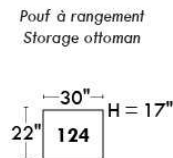

Autres | Others

Siège 23" de large | 23" Seat Width

**Fauteuil berçant,
pivotant et inclinable**
*Swivel rocking
motion chair*

Autres | Others

MONTE-CARLO

Features: Adjustable headrest included with all items (2 with square corner). Stitching: French Stitch. In fabric: small thread & in Leather: Large flat thread. Memory foam in arms & seat cushions. Lounge Chair Reclining Back items with "Push Back" mechanism. Cupholder N/A with this style.