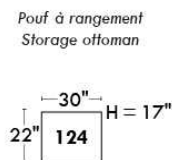

Autres | Others