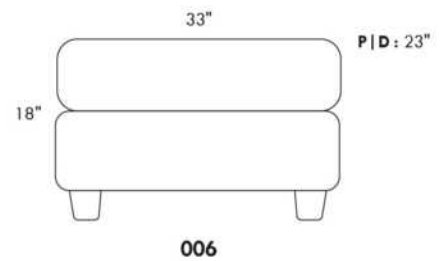

ORLEANS

Hauteur de siège 21" | Hauteur devant bras 26" | Profondeur d'assise 20"
Seat Height 21" | Arm Height 26" | Seat Depth 20"

www.jaymar.ca