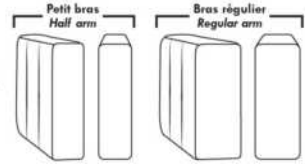

Items avec siège de 30" | Items with 30" seat