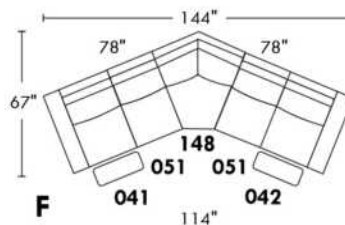

www.jaymar.ca
Toutes les dimensions indiquées sont au pouce près. Nos produits sont fabriqués à la main et des variations mineures peuvent survenir.
All dimensions indicated are to the nearest inch. Our product is hand-made and minor variations can occur.