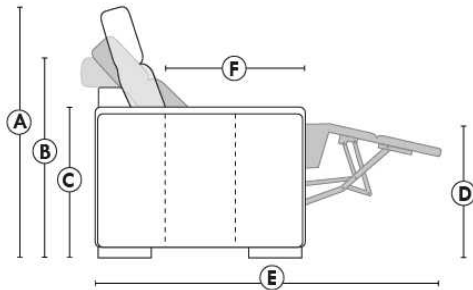

Spécifications | Specifications

- ☐ Appui-tête levé / Headrest up
- ☐ Appui-tête baissé / Headrest down
- ☐ Complètement incliné / Fully reclined

- (A) Hauteur complète 39" / Total Height
- (B) Hauteur appui-tête baissé 30" / Height headrest down
- (C) Hauteur du bras 24" / Arm Height
- (D) Hauteur du siège 19,5" / Seat height
- (E) Profondeur incliné 63" / Depth fully reclined
- (F) Profondeur d'assise 20" / Seat depth

Autres | Others