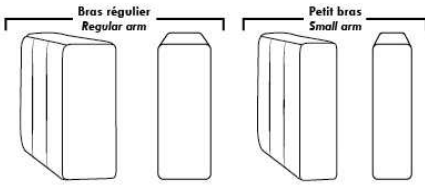

CHAMONIX

OPTIMA

Spécifications | Specifications

☐ Appui-tête levé / Headrest up
☐ Appui-tête baissé / Headrest down
☐ Complètement incliné / Fully reclined

(A) Hauteur complète 40" / Total Height
(B) Hauteur appui-tête baissé 33" / Height headrest down
(C) Hauteur du bras 24" / Arm Height
(D) Hauteur du siège 19,5" / Seat height
(E) Profondeur inclinée 65" / Depth fully reclined
(F) Profondeur d'assise 20" ou/ou 22" / Seat depth
(G) Profondeur appui-tête monté 36" / Depth with headrest up

Siège 30" de large | 30" Seat Width

095 (79" x 40")
096 (70" x 40")
097 (70" x 40")
021 (61" x 40")
234 (96" x 44")
167 (82" x 40")
168 (82" x 40")
235 (96" x 44")
223 (82" x 40")
224 (82" x 40")
017 (49" x 40")
175 (40" x 40")
176 (40" x 40")
177 (31" x 40")
173 (40" x 62")
174 (40" x 42"/44" Depth)
165 (49" x 40")
169 (40" x 40")
170 (40" x 40")
171 (31" x 40")
230 (40" x 62")
231 (40" x 42"/44" Depth)
178 (52" x 40")
179 (52" x 40")
221 (52" x 40")
222 (52" x 40")

Siège 23" de large | 23" Seat Width

002 (65" x 40")
012 (56" x 40")
061 (56" x 40")
009 (47" x 40")
086 (68" x 40")
045 (68" x 40")
048 (89" x 44")
024 (89" x 44")
186 (68" x 40")
187 (68" x 40")
001 (42" x 40")
057 (33" x 40")
056 (33" x 40")
051 (24" x 40")
011 (33" x 62")
005 (33" x 42"/44" Depth)
088 (45" x 40")
089 (45" x 40")
044 (42" x 40")
041 (33" x 40")
042 (33" x 40")
071 (24" x 40")
232 (33" x 62")
233 (33" x 42"/44" Depth)
188 (45" x 40")
189 (45" x 40")
003 (89" x 40")
052 (80" x 40")
053 (80" x 40")
040 (71" x 40")

Autres | Others

Fauteuil berçant, pivotant et inclinable / **Swivel, rocking motion chair**
N'est pas un mécanisme protège-mur / Not a wall hugger mechanism
Dégagement mural: 16" / Wall clearance: 16"

Centre rond / Wedge (050): 49" x 49" x 33" H
Coin carré / Square corner (055): 44" x 44" x 40" H
Petit coin carré / Small corner (155): 40" x 40" x 40" H
Pouf à rangement / Storage ottoman (124): 30" x 22" x 17" H
Rangement à angle / Wedge storage (159): 25" x 35" x 22" H
Rangement droit / Straight storage (160): 10" x 35" x 22" H
Petit rangement à angle / Small Wedge storage (190): 20" x 35" x 22" H

30" Populaires | Popular CONFIGURATIONS 23"

A: 169, 170 (80" x 40")
B: 169, 171, 174 (111" x 62")
C: 096, 055, 171, 170 (115" x 115")
D: 169, 171, 235 (115" x 96")
J: 041, 042 (66" x 40")
K: 041, 071, 005 (90" x 62")
L: 012, 055, 071, 042 (101" x 101")
M: 041, 071, 024 (101" x 89")