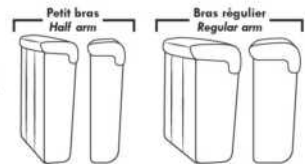

Items avec siège de 30" | Items with 30" seat

Spécifications | Specifications

- ☐ Appui-tête levé / Headrest up
- ☐ Appui-tête baissé / Headrest down
- ☐ Complètement incliné / Fully reclined

- (A) Hauteur complète 40" / Total Height
- (B) Hauteur appui-tête baissé 33" / Height headrest down
- (C) Hauteur du bras 24" / Arm Height
- (D) Hauteur du siège 19,5" / Seat height
- (E) Profondeur incliné 65" / Depth fully reclined
- (F) Profondeur d'assise 20" ou/ou 22" / Seat depth

Autres | Others