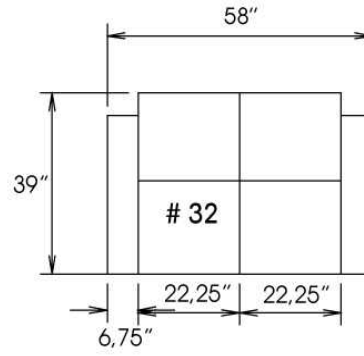

352

Toutes les dimensions indiquées sont au pouce près. Nos produits sont fabriqués à la main et des variations mineures peuvent survenir.
All dimensions indicated are to the nearest inch. Our product is hand-made and minor variations can occur.

RZ011-09