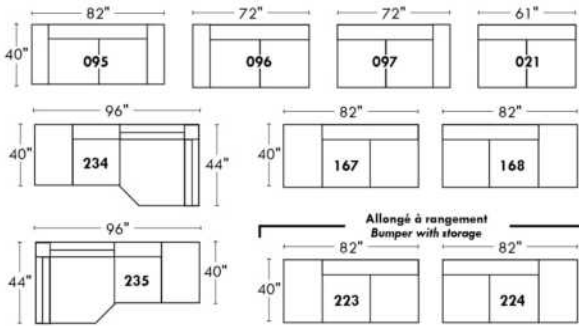

Siège 30" de large | 30" Seat Width