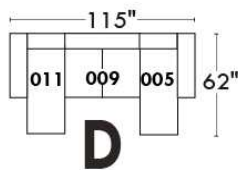

Autres | Others