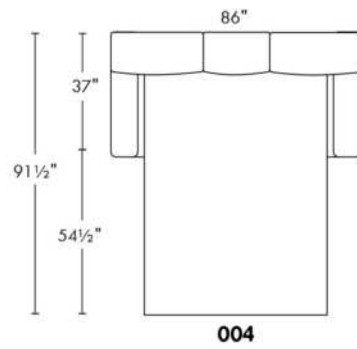

HARRISON

Hauteur complète 36" | Hauteur de siège 19" | Hauteur devant bras 26" | Profondeur d'assise 21"
Total Height 36" | Seat Height 19" | Arm Height 26" | Seat Depth 21"

www.jaymar.ca