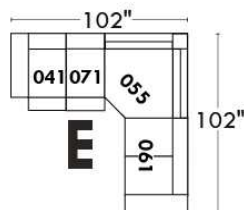

Autres | Others

Siège 23" de large | 23" Seat Width

Fauteuil berçant,
pivotant et inclinable

Swivel rocking
motion chair

Autres | Others

JULIANNE

Features: Adjustable headrest included with all items (2 with square corner). Headrest STATIONARY on Wedge (050). Stitching: Small "French Stitch" in fabric & in leather. Swivel Rocking Recliner Chairs (items: 043 & 163 only): Seat cushions with 1" memory foam. Lounge Chair Reclining Back items with "Push Back" mechanism; wall distance: 10".