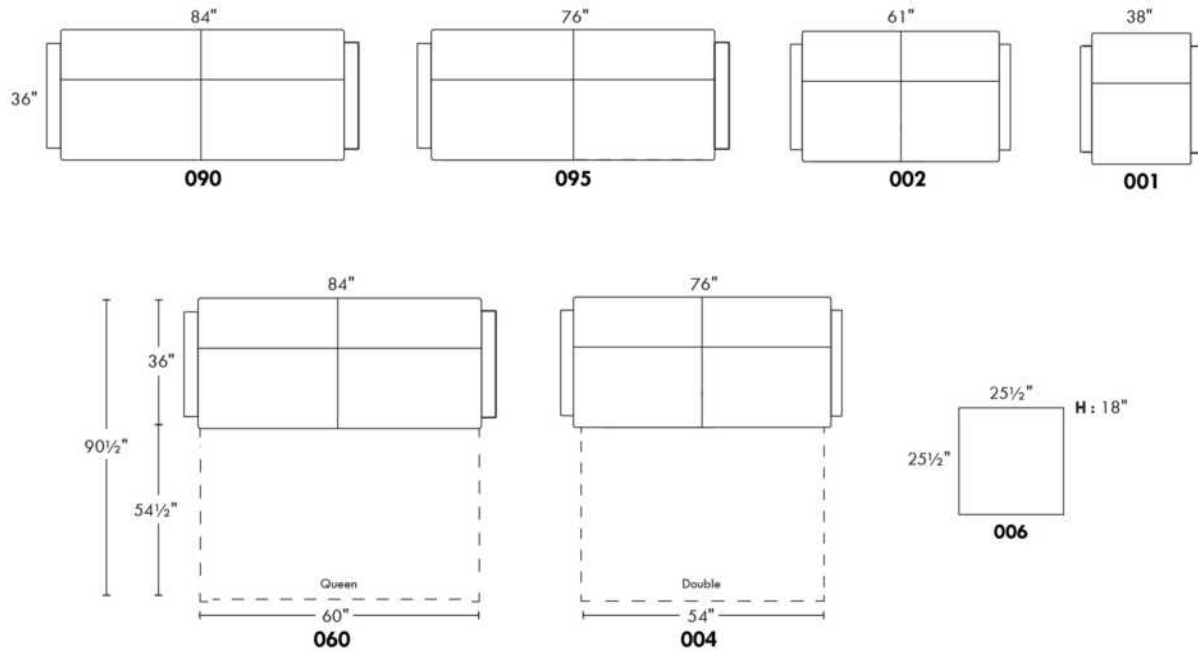

NEW YORK

Hauteur complète 33" | Hauteur de siège 17" | Hauteur devant bras 24" | Profondeur d'assise 21"
Total Height 33" | Seat Height 17" | Arm Height 24" | Seat Depth 21"

www.jaymar.ca