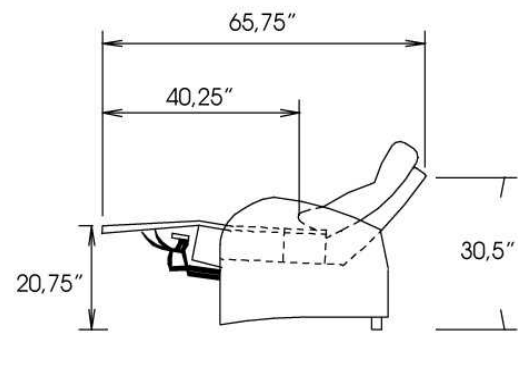

351

Toutes les dimensions indiquées sont au pouce près. Nos produits sont fabriqués à la main et des variations mineures peuvent survenir.
All dimensions indicated are to the nearest inch. Our product is hand-made and minor variations can occur.

R2011-09