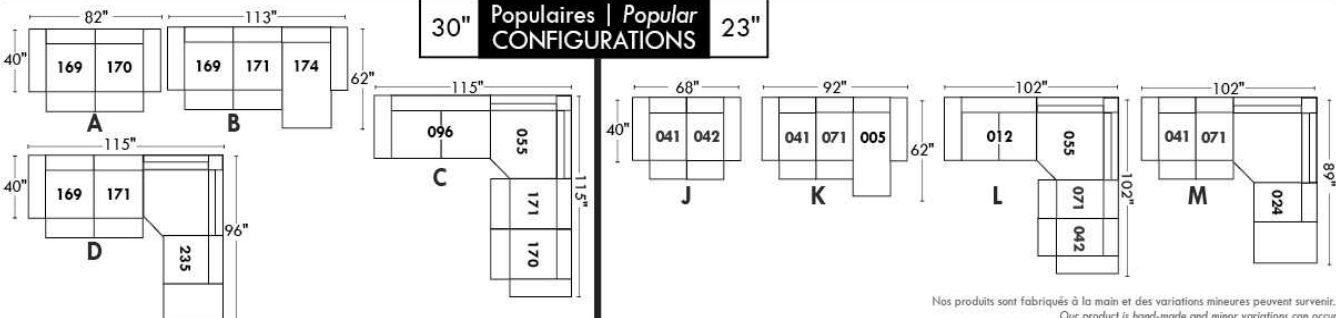

Not a wall hugger mechanism / Wall clearance: 16"

30" Populaires | Popular CONFIGURATIONS 23"

Not products are hand-made and minor variations may occur. / Our product is hand-made and minor variations may occur.