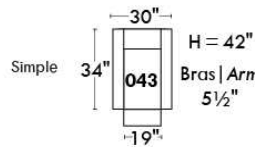

Autres | Others

Siège 23" de large | 23" Seat Width

Fauteuil berçant,
pivotant et inclinable

Swivel rocking
motion chair

Autres | Others

JULIANNE

Features: Adjustable headrest included with all items (2 with square corner). Headrest STATIONARY on Wedge (050). Stitching: Small "French Stitch" in fabric & in leather. Swivel Rocking Recliner Chairs (items: 043 & 163 only): Seat cushions with 1" memory foam. Lounge Chair Reclining Back items with "Push Back" mechanism; wall distance: 10".