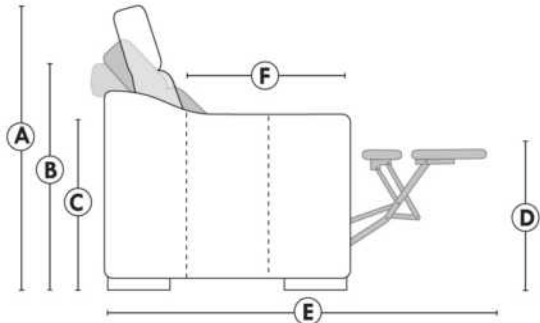

Spécifications | Specifications