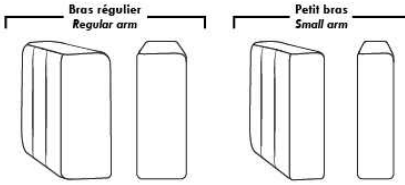

BUDAPEST

OPTIMA