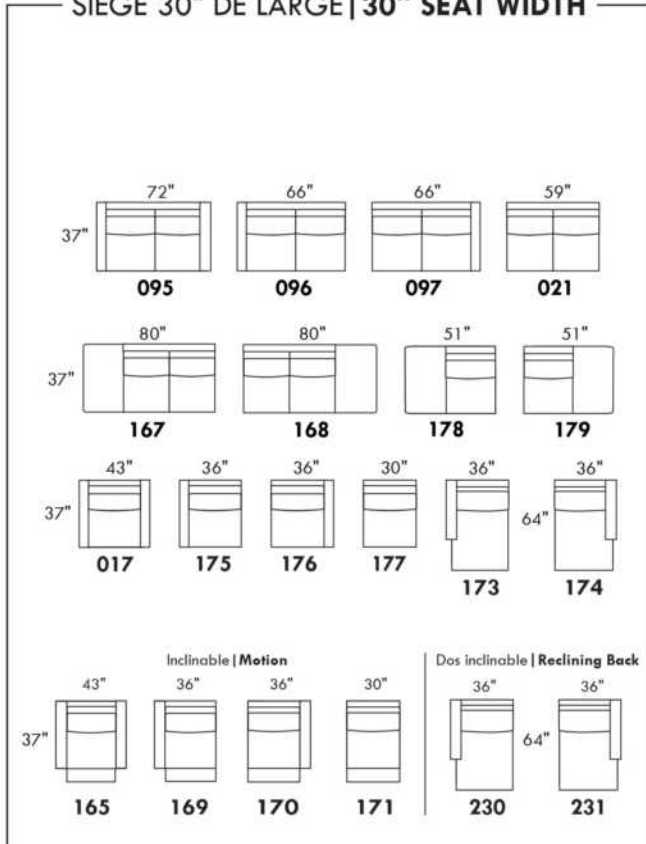

TRENDY

Hauteur complète 42" | Hauteur de siège 19"/20" | Hauteur devant bras 24" | Profondeur d'assise 21"
Total Height 42" | Seat Height 19"/20" | Arm Height 24" | Seat Depth 21"

SIÈGE 30" DE LARGE | 30" SEAT WIDTH