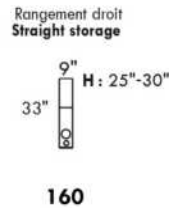

SIÈGE 22" DE LARGE | 22" SEAT WIDTH