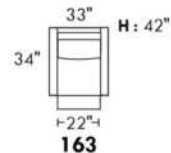

Fauteuil double berçant, pivotant et inclinable
Double swivel and rocking motion chair