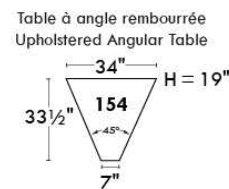

Autres | Others

Siège 23" de large | 23" Seat Width

Fauteuil berçant,
pivotant et inclinable

Swivel rocking
motion chair

Autres | Others

JULIANNE

Features: Adjustable headrest included with all items (2 with square corner). Headrest STATIONARY on Wedge (050). Stitching: Small "French Stitch" in fabric & in leather. Swivel Rocking Recliner Chairs (items: 043 & 163 only): Seat cushions with 1" memory foam. Lounge Chair Reclining Back items with "Push Back" mechanism; wall distance: 10".