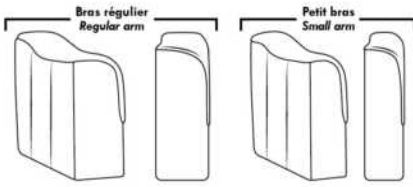

BROOKLYN

OPTIMA