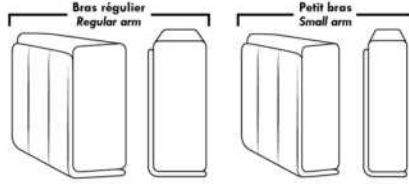

BERLIN

OPTIMA

Spécifications | Specifications

☐ Appui-tête levé / Headrest up
☐ Appui-tête baissé / Headrest down
☐ Complètement incliné / Fully reclined

(A) Hauteur complète 40" Total Height
(B) Hauteur appui-tête baissé 33" Height headrest down
(C) Hauteur du bras 24" Arm Height
(D) Hauteur du siège 19,5" Seat height
(E) Profondeur inclinée 65" Depth fully reclined
(F) Profondeur d'assise 20" ou/ou 22" Seat depth
(G) Profondeur appui-tête monté 36" Depth with headrest up

Siège 30" de large | 30" Seat Width

82" 72" 72" 61"
40" 095 096 097 021
96" 82" 82"
40" 234 167 168
44"
96" 82" 82"
44" 235 223 224
Allongé à rangement / Bumper with storage
42" 42"
40" 017 175 176 177 173 174
42"/44" Profondeur Depth
Inclinable / Motion 42" 42" 31" 42" 42"
40" 165 169 170 171 230 231
42"/44" Profondeur Depth
Dos inclinable / Push back
Allongé à rangement / Bumper with storage
52" 52" 52" 52"
40" 178 179 221 222

Siège 23" de large | 23" Seat Width

68" 58" 58" 47"
40" 002 012 061 009
68" 68" 89" 89"
40" 086 045 048 024
44"
68" 68"
40" 186 187
Allongé à rangement / Bumper with storage
45" 35" 35" 24" 35" 35"
40" 001 057 056 051 011 005
42"/44" Profondeur Depth
45" 45"
40" 088 089
Inclinable / Motion 45" 35" 35" 24" 35" 35"
40" 044 041 042 071 232 233
42"/44" Profondeur Depth
Dos inclinable / Push back
Allongé à rangement / Bumper with storage
45" 45"
40" 188 189
92" 82" 82" 71"
40" 003 052 053 040

Autres | Others

Fauteuil berçant, pivotant et inclinable / **Swivel, rocking motion chair**
N'est pas un mécanisme protège-mur / Not a wall hugger mechanism
Dégagement mural: 16" / Wall clearance: 16"

Centre rond / Wedge: 49" H=33" 050
Coin carré / Square corner: 44" H=40" 055
Petit coin carré / Small corner: 40" H=40" 155
Pouf à rangement / Storage ottoman: 30" H=17" 124
Rangement à angle / Wedge storage: 25" H=22" 159
Rangement droit / Straight storage: 10" H=22" 160
Petit rangement à angle / Small Wedge storage: 20" H=22" 190

30" Populaires | Popular CONFIGURATIONS 23"

84" 115" 116" 116" 102" 103"
40" 169 170 169 171 174 096 055 041 042 041 071 005 012 055 071 042 041 071 024
62" 62" 102" 89"
116" 96" 116"

Nos produits sont fabriqués à la main et des variations mineures peuvent survenir. Our product is hand-made and minor variations can occur.