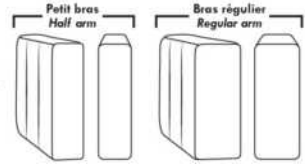

Items avec siège de 23" | Items with 23" seat

Fauteuil berçant, pivotant et inclinable
Swivel rocking motion chair

Simple: 30" x 34" x 19" H = 42" Bras | Arm 5 1/2"

Double: 33" x 34" x 22" H = 42" Bras | Arm 5 1/2"

Autres | Others

www.jaymar.ca