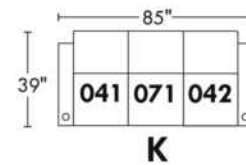

Configurations