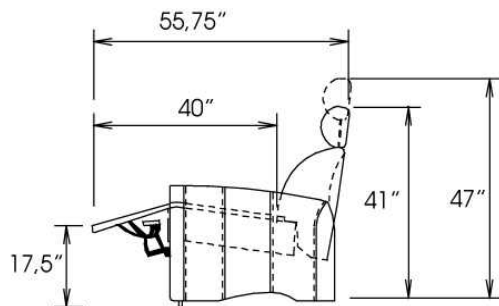

352

Toutes les dimensions indiquées sont au pouce près. Nos produits sont fabriqués à la main et des variations mineures peuvent survenir.
All dimensions indicated are to the nearest inch. Our product is hand-made and minor variations can occur.

RZ011-09