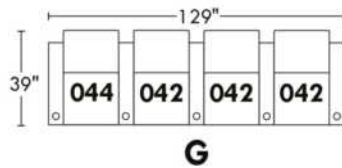

42444

home
theatre series

Hauteur avant bras : 24"
Hauteur siège : 18"
Profondeur d'assise : 22 1/2"
Arm Height : 24"
Seat Height : 18"
Seat Depth : 22 1/2"

Configurations