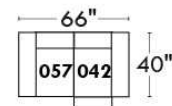

Autres | Others

Siège 23" de large | 23" Seat Width

**Fauteuil berçant,
pivotant et inclinable**
*Swivel rocking
motion chair*

Autres | Others

MONTE-CARLO

Features: Adjustable headrest included with all items (2 with square corner). Stitching: French Stitch. In fabric: small thread & in Leather: Large flat thread. Memory foam in arms & seat cushions. Lounge Chair Reclining Back items with "Push Back" mechanism. Cupholder N/A with this style.