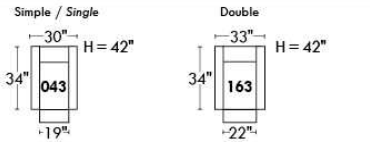

Not a wall hugger mechanism / Wall clearance: 16"

30" Populaires | Popular CONFIGURATIONS 23"

Not products are hand-made and minor variations may occur. / Our product is hand-made and minor variations may occur.