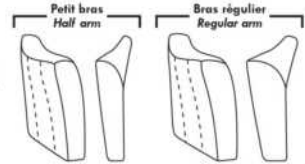

Items avec siège de 30" | Items with 30" seat

Spécifications | Specifications

1. ☐ Appui-tête levé / Headrest up
   - ☐ Appui-tête baissé / Headrest down
   - ☐ Complètement incliné / Fully reclined
- (A) Hauteur complète 40" / Total Height
  - (B) Hauteur appui-tête baissé 33" / Height headrest down
  - (C) Hauteur du bras 23" / Arm Height
  - (D) Hauteur du siège 19,5" / Seat height
  - (E) Profondeur incliné 65" / Depth fully reclined
  - (F) Profondeur d'assise 20" ou/ou 22" / Seat depth

Autres | Others

www.jaymar.ca