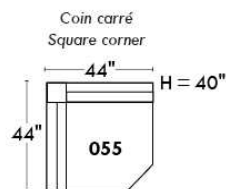

Autres | Others

Siège 23" de large | 23" Seat Width

Fauteuil berçant,
pivotant et inclinable

Swivel rocking
motion chair

Autres | Others

JULIANNE

Features: Adjustable headrest included with all items (2 with square corner). Headrest STATIONARY on Wedge (050). Stitching: Small "French Stitch" in fabric & in leather. Swivel Rocking Recliner Chairs (items: 043 & 163 only): Seat cushions with 1" memory foam. Lounge Chair Reclining Back items with "Push Back" mechanism; wall distance: 10".