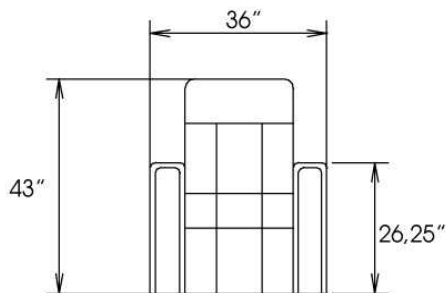

351

Toutes les dimensions indiquées sont au pouce près. Nos produits sont fabriqués à la main et des variations mineures peuvent survenir.
All dimensions indicated are to the nearest inch. Our product is hand-made and minor variations can occur.

R2011-09