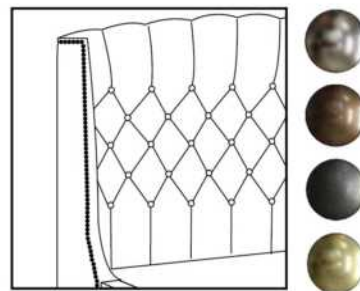

Silver - Copper - Pewter - Brass
7/8" diamètre

Base avec contour LARGE 4" | Base with WIDE contour 4"

Grandeur | Size King: 87 x 79 x 12 | Queen: 69 x 79 x 12 | Double: 64 x 75 x 12 | Simple/Single: 49 x 75 x 12