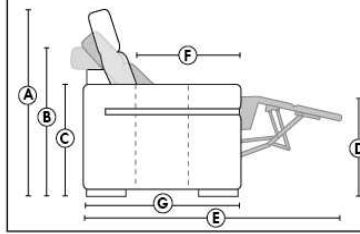

Spécifications | Specifications

- ☐ Appui-tête levé / Headrest up
- ☐ Appui-tête baissé / Headrest down
- ☐ Complètement incliné / Fully reclined
- (A) Hauteur complète 40" / Total Height
- (B) Hauteur appui-tête baissé 33" / Height headrest down
- (C) Hauteur du bras 24" / Arm Height
- (D) Hauteur du siège 19,5" / Seat height
- (E) Profondeur inclinée 65" / Depth fully reclined
- (F) Profondeur d'assise 20" ou/ou 22" / Seat depth
- (G) Profondeur appui-tête monté 36" / Depth with headrest up