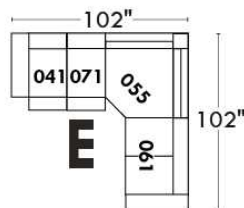

Autres | Others

Siège 23" de large | 23" Seat Width

Fauteuil berçant,
pivotant et inclinable

Swivel rocking
motion chair

Autres | Others

JESSE

Features: Adjustable headrest included (2 on square corner). Stitching: Small thread in fabric and large flat thread in leather. Memory foam in seat cushions. Lounge chair reclining back items with "Push Back" mechanism. Chairs #043 & #163: Have NO METAL BAR on arm.