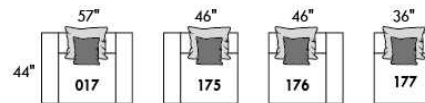

FASHION II

COUSSINS CARRÉS - DOS APPARENT
SQUARE CUSHIONS - VISBLE BACK

833 26 x 7 x 19
834 16 x 6 x 16