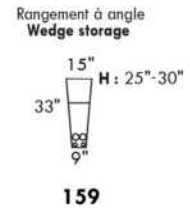

SIÈGE 22" DE LARGE | 22" SEAT WIDTH