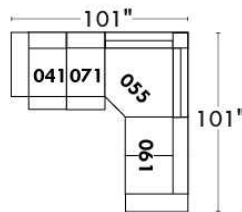

Autres | Others

Siège 23" de large | 23" Seat Width

**Fauteuil berçant,
pivotant et inclinable**
*Swivel rocking
motion chair*

Autres | Others

MONTE-CARLO

Features: Adjustable headrest included with all items (2 with square corner). Stitching: French Stitch. In fabric: small thread & in Leather: Large flat thread. Memory foam in arms & seat cushions. Lounge Chair Reclining Back items with "Push Back" mechanism. Cupholder N/A with this style.