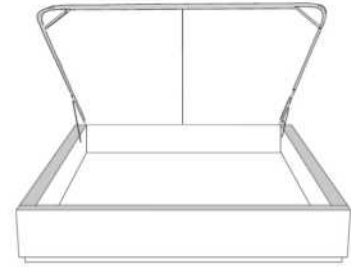

Avec rangement | With Storage
430-431-432-433