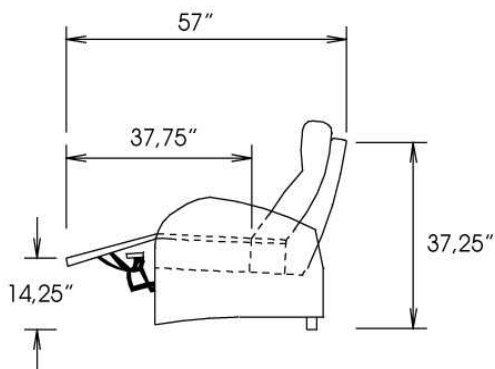

351

Toutes les dimensions indiquées sont au pouce près. Nos produits sont fabriqués à la main et des variations mineures peuvent survenir.
All dimensions indicated are to the nearest inch. Our product is hand-made and minor variations can occur.

R2011-09