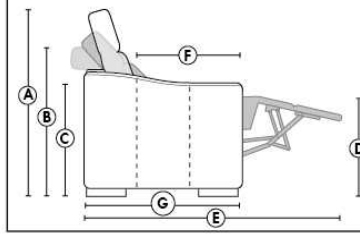

Spécifications | Specifications