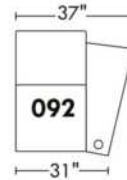

42444

home
theatre series

Hauteur avant bras : 24"
Hauteur siège : 18"
Profondeur d'assise : 22 1/2"
Arm Height : 24"
Seat Height : 18"
Seat Depth : 22 1/2"