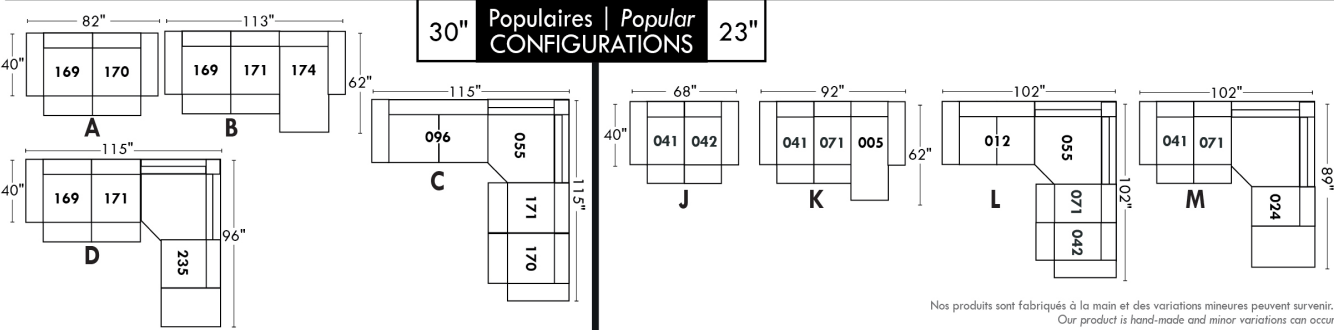

30" Populaires | Popular CONFIGURATIONS 23"