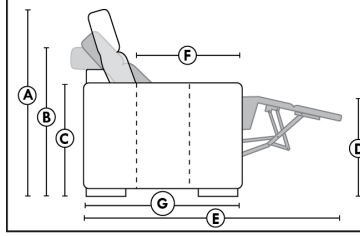

Spécifications | Specifications