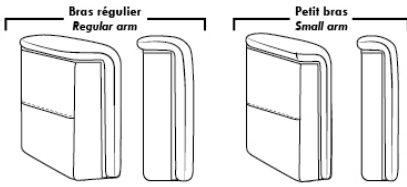

MELBOURNE

OPTIMA

Spécifications | Specifications

- ☐ Appui-tête levé Headrest up
- ☐ Appui-tête baissé Headrest down
- ☐ Complètement incliné Fully reclined

(A) Hauteur complète 40" Total Height
(B) Hauteur appui-tête baissé 33" Height headrest down
(C) Hauteur du bras 24,5" Arm Height
(D) Hauteur du siège 19,5" Seat height
(E) Profondeur inclinée 65" Depth fully reclined
(F) Profondeur d'assise 20" ou/ or 22" Seat depth
(G) Profondeur appui-tête monté 36" Depth with headrest up

Siège 30" de large | 30" Seat Width

Siège 23" de large | 23" Seat Width

Autres | Others

Fauteuil berçant, pivotant et inclinable
Swivel, rocking motion chair

N'est pas un mécanisme protège-mur / Not a wall hugger mechanism
Dégagement mural: 16" / Wall clearance: 16"

Centre rond / Wedge (050)
49" H = 33"

Coin carré / Square corner (055)
44" H = 40"

Petit coin carré / Small corner (155)
40" H = 40"

Pouf à rangement / Storage ottoman (124)
30" H = 17"

Rangement à angle / Wedge storage (159)
25" H = 22"

Rangement droit / Straight storage (160)
10" H = 22"

Petit rangement à angle / Small Wedge storage (190)
20" H = 22"

30" Populaires | Popular CONFIGURATIONS 23"