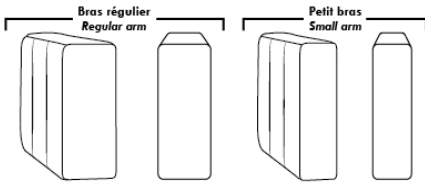

CHAMONIX

OPTIMA

Spécifications | Specifications

☐ Appui-tête levé / Headrest up
☐ Appui-tête baissé / Headrest down
☐ Complètement incliné / Fully reclined

(A) Hauteur complète 40" / Total Height
(B) Hauteur appui-tête baissé 33" / Height headrest down
(C) Hauteur du bras 24" / Arm Height
(D) Hauteur du siège 19,5" / Seat height
(E) Profondeur inclinée 65" / Depth fully reclined
(F) Profondeur d'assise 20" ou/ou 22" / Seat depth
(G) Profondeur appui-tête monté 36" / Depth with headrest up

Siège 30" de large | 30" Seat Width

79" 40" 095
70" 40" 096
70" 40" 097
61" 40" 021
96" 40" 234
44" 40" 167
82" 40" 168
96" 44" 235
82" 40" 223
82" 40" 224
49" 40" 017
40" 40" 175
40" 40" 176
31" 40" 177
40" 62" 173
40" 42"/44" Profondeur Depth 174
49" 40" 165
40" 40" 169
40" 40" 170
31" 40" 171
40" 62" 230
40" 42"/44" Profondeur Depth 231
52" 40" 178
52" 40" 179
52" 40" 221
52" 40" 222

Siège 23" de large | 23" Seat Width

65" 40" 002
56" 40" 012
56" 40" 061
47" 40" 009
68" 40" 086
68" 40" 045
89" 40" 048
89" 44" 024
68" 40" 186
68" 40" 187
42" 40" 001
33" 40" 057
33" 40" 056
24" 40" 051
33" 62" 011
33" 42"/44" Profondeur Depth 005
45" 40" 088
45" 40" 089
42" 40" 044
33" 40" 041
33" 40" 042
24" 40" 071
33" 62" 232
33" 42"/44" Profondeur Depth 233
45" 40" 188
45" 40" 189
89" 40" 003
80" 40" 052
80" 40" 053
71" 40" 040

Autres | Others

Fauteuil berçant, pivotant et inclinable / **Swivel, rocking motion chair**

N'est pas un mécanisme protège-mur / Not a wall hugger mechanism

Dégagement mural: 16" / Wall clearance: 16"

Simple / Single: 30" H=42", 34", 19"

Double: 33" H=42", 34", 22"

Centre rond / Wedge: 49" H=33", 49" 050

Coin carré / Square corner: 44" H=40", 44" 055

Petit coin carré / Small corner: 40" H=40", 40" 155

Pouf à rangement / Storage ottoman: 30" H=17", 22" 124

Rangement à angle / Wedge storage: 25" H=22", 35" 159

Rangement droit / Straight storage: 10" H=22", 35" 160

Petit rangement à angle / Small Wedge storage: 20" H=22", 35" 190

30" Populaires | Popular CONFIGURATIONS 23"

80" 40" 169 170
111" 40" 169 171 174
115" 40" 096 055 171 170
66" 40" 041 042
90" 40" 041 071 005
101" 40" 012 055 071 042
101" 40" 041 071 024
115" 40" 169 171 235
115" 62" 096 055 171 170