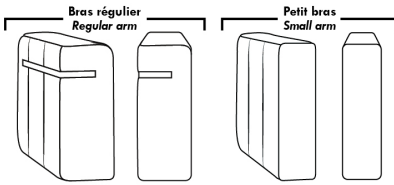

ALEXANDRA

OPTIMA