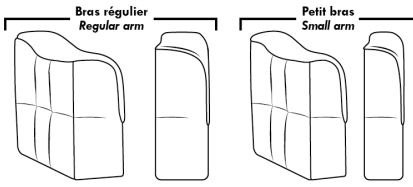

PORTLAND

OPTIMA

Spécifications | Specifications

☐ Appui-tête levé / Headrest up
☐ Appui-tête baissé / Headrest down
☐ Complètement incliné / Fully reclined

(A) Hauteur complète 40" / Total Height
(B) Hauteur appui-tête baissé 33" / Height headrest down
(C) Hauteur du bras 24" / Arm Height
(D) Hauteur du siège 19,5" / Seat height
(E) Profondeur inclinée 65" / Depth fully reclined
(F) Profondeur d'assise 20" ou/ou 22" / Seat depth
(G) Profondeur appui-tête monté 36" / Depth with headrest up

Siège 30" de large | 30" Seat Width

80" 71" 71" 61"
40" 095 096 097 021
96" 82" 82"
40" 234 167 168
44"
96" 82" 82"
44" 235 223 224
Allongé à rangement / Bumper with storage
50" 41" 41" 31" 41" 41"
40" 017 175 176 177 173 174
42"/44" Profondeur Depth
Inclinable / Motion   Dos inclinable / Push back
50" 41" 41" 31" 41" 41"
40" 165 169 170 171 230 231
42"/44" Profondeur Depth
Allongé à rangement / Bumper with storage
52" 52" 52" 52"
40" 178 179 221 222

Siège 23" de large | 23" Seat Width

66" 57" 57" 47"
40" 002 012 061 009
68" 68" 89" 89"
40" 086 045 048 024
44"
68" 68"
40" 186 187
Allongé à rangement / Bumper with storage
43" 34" 34" 24" 34" 34" 45" 45"
40" 001 057 056 051 011 005 088 089
42"/44" Profondeur Depth
Inclinable / Motion   Dos inclinable / Push back   Allongé à rangement / Bumper with storage
43" 34" 34" 24" 34" 34" 45" 45"
40" 044 041 042 071 232 233 188 189
42"/44" Profondeur Depth
90" 81" 81" 71"
40" 003 052 053 040

Autres | Others

Fauteuil berçant, pivotant et inclinable / Swivel, rocking motion chair

N'est pas un mécanisme protège-mur / Not a wall hugger mechanism
Dégagement mural: 16" / Wall clearance: 16"

Simple / Single   Double
30" H = 42"   33" H = 42"
34" 043   34" 163
-19"   -22"

Centre rond / Wedge: 49" H = 33", 050
Coin carré / Square corner: 44" H = 40", 055
Petit coin carré / Small corner: 40" H = 40", 155
Pouf à rangement / Storage ottoman: 30" H = 17", 124
Rangement à angle / Wedge storage: 25" H = 22", 159
Rangement droit / Straight storage: 10" H = 22", 160
Petit rangement à angle / Small Wedge storage: 20" H = 22", 190

30" Populaires | Popular CONFIGURATIONS 23"

81" 113" 116" 116" 102" 102"
40" 169 170 169 171 174 096 055 041 042 042 071 005 012 055 071 042 041 071 024
62" 62" 62" 102" 89"
A B C J K L M