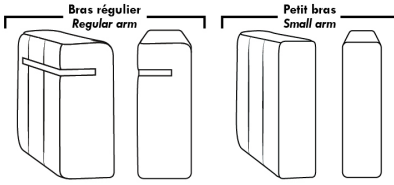

ROTTERDAM

OPTIMA

Spécifications | Specifications

☐ Appui-tête levé / Headrest up
☐ Appui-tête baissé / Headrest down
☐ Complètement incliné / Fully reclined

(A) Hauteur complète 40" / Total Height
(B) Hauteur appui-tête baissé 33" / Height headrest down
(C) Hauteur du bras 24" / Arm Height
(D) Hauteur du siège 19,5" / Seat height
(E) Profondeur inclinée 65" / Depth fully reclined
(F) Profondeur d'assise 20" ou/ou 22" / Seat depth
(G) Profondeur appui-tête monté 36" / Depth with headrest up

Siège 30" de large | 30" Seat Width

81" 71" 71" 61"
40" 095 096 097 021
96" 82" 82"
40" 234 167 168
44"
96" 82" 82"
44" 235 223 224
Allongé à rangement / Bumper with storage
51" 41" 41" 31" 41" 41"
40" 017 175 176 177 173 174
62" 42"/44" Profondeur Depth
Inclinable / Motion   Dos inclinable / Push back
51" 41" 41" 31" 41" 41"
40" 165 169 170 171 230 231
42"/44" Profondeur Depth
Allongé à rangement / Bumper with storage
52" 52" 52" 52"
40" 178 179 221 222

Siège 23" de large | 23" Seat Width

67" 57" 57" 47"
40" 002 012 061 009
68" 68" 89" 89"
40" 086 045 048 024
44"
68" 68"
40" 186 187
Allongé à rangement / Bumper with storage
44" 34" 34" 24" 34" 34"
40" 001 057 056 051 011 005
62" 42"/44" Profondeur Depth
Inclinable / Motion   Dos inclinable / Push back   Allongé à rangement / Bumper with storage
44" 34" 34" 24" 34" 34"
40" 044 041 042 071 232 233 188 189
42"/44" Profondeur Depth
91" 81" 81" 71"
40" 003 052 053 040

Autres | Others

Fauteuil berçant, pivotant et inclinable / **Swivel, rocking motion chair**
N'est pas un mécanisme protège-mur / Not a wall hugger mechanism
Dégagement mural: 16" / Wall clearance: 16"

Simple / Single   Double
30" H = 42"   33" H = 42"
34" 043 19"   34" 163 22"

Centre rond / Wedge: 49" H = 33", 050
Coin carré / Square corner: 44" H = 40", 055
Petit coin carré / Small corner: 40" H = 40", 155
Pouf à rangement / Storage ottoman: 30" H = 17", 124
Rangement à angle / Wedge storage: 25" H = 22", 159
Rangement droit / Straight storage: 10" H = 22", 160
Petit rangement à angle / Small Wedge storage: 20" H = 22", 190

30" Populaires | Popular CONFIGURATIONS 23"

82" 113" 62"
40" 169 170 169 171 174
A B
115" 115" 115"
40" 169 171 096 055 171 170
C
68" 92" 102" 102"
40" 041 042 041 071 005 012 055 071 042 041 071 024
J K L M