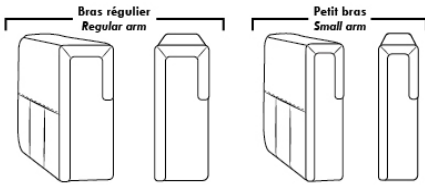

COLOGNE

OPTIMA

Spécifications | Specifications

- ☐ Appui-tête levé / Headrest up
- ☐ Appui-tête baissé / Headrest down
- ☐ Complètement incliné / Fully reclined

(A) Hauteur complète 40" / Total Height
(B) Hauteur appui-tête baissé 33" / Height headrest down
(C) Hauteur du bras 24" / Arm Height
(D) Hauteur du siège 19,5" / Seat height
(E) Profondeur inclinée 65" / Depth fully reclined
(F) Profondeur d'assise 20" ou/ou 22" / Seat depth
(G) Profondeur appui-tête monté 36" / Depth with headrest up

Siège 30" de large | 30" Seat Width

Siège 23" de large | 23" Seat Width

Autres | Others

Fauteuil berçant, pivotant et inclinable
Swivel, rocking motion chair

N'est pas un mécanisme protège-mur / Not a wall hugger mechanism
Dégagement mural: 16" / Wall clearance: 16"

Simple / Single

30" H = 42"
34" 19"

Double

33" H = 42"
34" 22"

Centre rond / Wedge

49" H = 33"

Coin carré / Square corner

44" H = 40"

Petit coin carré / Small corner

40" H = 40"

Pouf à rangement / Storage ottoman

30" H = 17"
22"

Rangement à angle / Wedge storage

25" H = 22"
35" 10"

Rangement droit / Straight storage

10" H = 22"
35"

Petit rangement à angle / Small Wedge storage

20" H = 22"
35" 10"

30" Populaires | Popular CONFIGURATIONS 23"