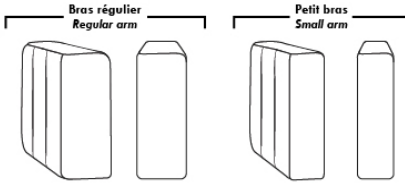

BUDAPEST

OPTIMA

Spécifications | Specifications

- ☐ Appui-tête levé / Headrest up
- ☐ Appui-tête baissé / Headrest down
- ☐ Complètement incliné / Fully reclined

- (A) Hauteur complète 40" / Total Height
- (B) Hauteur appui-tête baissé 33" / Height headrest down
- (C) Hauteur du bras 24,5" / Arm Height
- (D) Hauteur du siège 19,5" / Seat height
- (E) Profondeur inclinée 65" / Depth fully reclined
- (F) Profondeur d'assise 20" ou/ou 22" / Seat depth
- (G) Profondeur appui-tête monté 36" / Depth with headrest up

Siège 30" de large | 30" Seat Width

Siège 23" de large | 23" Seat Width

Siège 23" de large | 23" Seat Width

Autres | Others

Fauteuil berçant, pivotant et inclinable
Swivel, rocking motion chair

N'est pas un mécanisme protège-mur / Not a wall hugger mechanism
Dégagement mural: 16" / Wall clearance: 16"

Simple / Single

30" H = 42"
34" W
19" D

Double

33" H = 42"
34" W
22" D

Centre rond / Wedge

49" H = 33"

Coin carré / Square corner

44" H = 40"

Petit coin carré / Small corner

40" H = 40"

Pouf à rangement / Storage ottoman

30" H = 17"
22" W

Rangement à angle / Wedge storage

25" H = 22"
35" W
10" D

Rangement droit / Straight storage

10" H = 22"
35" W

Petit rangement à angle / Small Wedge storage

20" H = 22"
35" W
10" D

30" Populaires | Popular CONFIGURATIONS 23"