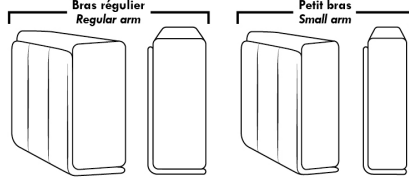

BERLIN

OPTIMA

Spécifications | Specifications

☐ Appui-tête levé / Headrest up
☐ Appui-tête baissé / Headrest down
☐ Complètement incliné / Fully reclined

(A) Hauteur complète 40" / Total Height
(B) Hauteur appui-tête baissé 33" / Height headrest down
(C) Hauteur du bras 24" / Arm Height
(D) Hauteur du siège 19,5" / Seat height
(E) Profondeur inclinée 65" / Depth fully reclined
(F) Profondeur d'assise 20" ou/ou 22" / Seat depth
(G) Profondeur appui-tête monté 36" / Depth with headrest up

Siège 30" de large | 30" Seat Width

095, 096, 097, 021, 234, 167, 168, 235, 223, 224, 017, 175, 176, 177, 173, 174, 165, 169, 170, 171, 230, 231, 178, 179, 221, 222

Inclinable / Motion, Dos inclinable / Push back, Allongé à rangement / Bumper with storage

Siège 23" de large | 23" Seat Width

002, 012, 061, 009, 086, 045, 048, 024, 186, 187, 001, 057, 056, 051, 011, 005, 088, 089, 044, 041, 042, 071, 232, 233, 188, 189, 003, 052, 053, 040

Inclinable / Motion, Dos inclinable / Push back, Allongé à rangement / Bumper with storage

Autres | Others

Fauteuil berçant, pivotant et inclinable / **Swivel, rocking motion chair**
N'est pas un mécanisme protège-mur / Not a wall hugger mechanism
Dégagement mural: 16" / Wall clearance: 16"

Centre rond / Wedge, Coin carré / Square corner, Petit coin carré / Small corner, Pouf à rangement / Storage ottoman, Rangement à angle / Wedge storage, Rangement droit / Straight storage, Petit rangement à angle / Small Wedge storage

30" Populaires | Popular CONFIGURATIONS 23"

A, B, C, D, J, K, L, M