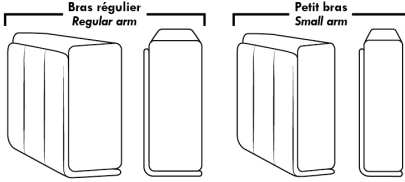

AMSTERDAM

OPTIMA

Spécifications | Specifications

☐ Appui-tête levé / Headrest up
☐ Appui-tête baissé / Headrest down
☐ Complètement incliné / Fully reclined

(A) Hauteur complète 40" / Total Height
(B) Hauteur appui-tête baissé 33" / Height headrest down
(C) Hauteur du bras 24" / Arm Height
(D) Hauteur du siège 19,5" / Seat height
(E) Profondeur inclinée 65" / Depth fully reclined
(F) Profondeur d'assise 20" ou/ou 22" / Seat depth
(G) Profondeur appui-tête monté 36" / Depth with headrest up

Siège 30" de large | 30" Seat Width

82" 72" 72" 61"
40" 095 096 097 021
96" 82" 82"
40" 234 167 168
44"
96" 82" 82"
44" 235 223 224
Allongé à rangement / Bumper with storage
42" 42"
40" 017 175 176 177 173 174
42"/44" Profondeur Depth
62"
Inclinable / Motion   Dos inclinable / Push back
52" 42" 42" 31" 42" 42"
40" 165 169 170 171 230 231
42"/44" Profondeur Depth
Allongé à rangement / Bumper with storage
52" 52" 52" 52"
40" 178 179 221 222

Siège 23" de large | 23" Seat Width

68" 58" 58" 47"
40" 002 012 061 009
68" 68" 89" 89"
40" 086 045 048 024
44"
68" 68"
40" 186 187
Allongé à rangement / Bumper with storage
35" 35"
40" 001 057 056 051 011 005
42"/44" Profondeur Depth
62"
45" 45"
40" 088 089
Inclinable / Motion   Dos inclinable / Push back   Allongé à rangement / Bumper with storage
45" 35" 35" 24" 35" 35" 45" 45"
40" 044 041 042 071 232 233 188 189
42"/44" Profondeur Depth
92" 82" 82" 71"
40" 003 052 053 040

Autres | Others

Fauteuil berçant, pivotant et inclinable / **Swivel, rocking motion chair**
N'est pas un mécanisme protège-mur / Not a wall hugger mechanism
Dégagement mural: 16" / Wall clearance: 16"

Simple / Single   Double
30" H = 42"   33" H = 42"
34" 043   34" 163
-19"   -22"

Centre rond / Wedge (050): 49" H = 33"
Coin carré / Square corner (055): 44" H = 40"
Petit coin carré / Small corner (155): 40" H = 40"
Pouf à rangement / Storage ottoman (124): 30" H = 17"
Rangement à angle / Wedge storage (159): 25" H = 22"
Rangement droit / Straight storage (160): 10" H = 22"
Petit rangement à angle / Small Wedge storage (190): 20" H = 22"

30" Populaires | Popular CONFIGURATIONS 23"

84" 115" 116" 116" 116"
40" 169 170 169 171 174 096 055 171 170
62" 116" 96"
40" 169 171 235
70" 94" 102" 103"
40" 041 042 041 071 005 012 055 071 042 041 071 024
62" 102" 89"