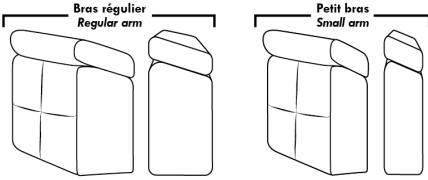

LONDON

OPTIMA