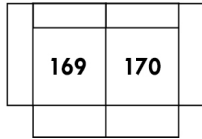

30" Seat Width | Siège 30" de large

A