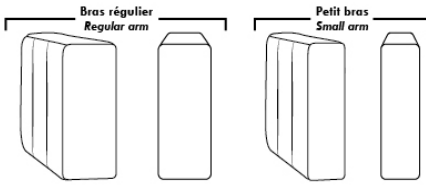

SEATTLE

OPTIMA

Spécifications | Specifications

☐ Appui-tête levé Headrest up
☐ Appui-tête baissé Headrest down
☐ Complètement incliné Fully reclined

(A) Hauteur complète 40" Total Height
(B) Hauteur appui-tête baissé 33" Height headrest down
(C) Hauteur du bras 24" Arm Height
(D) Hauteur du siège 19,5" Seat height
(E) Profondeur inclinée 65" Depth fully reclined
(F) Profondeur d'assise 20" ou/ or 22" Seat depth
(G) Profondeur appui-tête monté 36" Depth with headrest up

Siège 30" de large | 30" Seat Width

79" 70" 70" 61"
40" 095 096 097 021
96" 82" 82"
40" 234 167 168
44"
96" 82" 82"
44" 235 223 224
Allongé à rangement Bumper with storage
49" 40" 40" 31" 40" 40"
40" 017 175 176 177 173 62" 174
42"/44" Profondeur Depth
Incinable Motion Dos inclinable Push back
49" 40" 40" 31" 40" 40"
40" 165 169 170 171 230 62" 231
42"/44" Profondeur Depth
Allongé à rangement Bumper with storage
52" 52" 52" 52"
40" 178 179 221 222

Siège 23" de large | 23" Seat Width

65" 56" 56" 47"
40" 002 012 061 009
68" 68" 89" 89"
40" 086 045 048 024
44"
68" 68"
40" 186 187
Allongé à rangement Bumper with storage
42" 33" 33" 24" 33" 33"
40" 001 057 056 051 011 62" 005
42"/44" Profondeur Depth
45" 45"
40" 088 089
Incinable Motion Dos inclinable Push back
42" 33" 33" 24" 33" 33"
40" 044 041 042 071 232 62" 233
42"/44" Profondeur Depth
Allongé à rangement Bumper with storage
45" 45"
40" 188 189
89" 80" 80" 71"
40" 003 052 053 040

Autres | Others

Fauteuil berçant, pivotant et inclinable / **Swivel, rocking motion chair**

N'est pas un mécanisme protège-mur / Not a wall hugger mechanism

Dégagement mural: 16" / Wall clearance: 16"

Simple / Single: 30" H=42", 34", 19"

Double: 33" H=42", 34", 22"

Centre rond Wedge: 49" H=33", 49", 050

Coin carré Square corner: 44" H=40", 44", 055

Petit coin carré Small corner: 40" H=40", 40", 155

Pouf à rangement Storage ottoman: 30" H=17", 22", 124

Rangement à angle Wedge storage: 25" H=22", 35", 10", 159

Rangement droit Straight storage: 10" H=22", 35", 160

Petit rangement à angle Small Wedge storage: 20" H=22", 35", 10", 190

30" Populaires | Popular CONFIGURATIONS 23"

80" 111" 115" 115" 101" 101"
40" 169 170 169 171 174 62" 096 055 041 042 90" 041 071 005 62" 012 055 101" 041 071 101" 89"
40" 169 171 235 115" 171 170 101" 071 042 101" 024