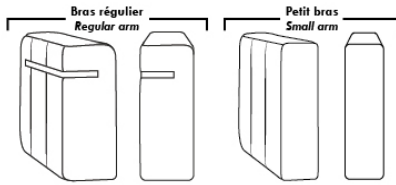

HAMBOURG

OPTIMA

Spécifications | Specifications

- ☐ Appui-tête levé / Headrest up
- ☐ Appui-tête baissé / Headrest down
- ☐ Complètement incliné / Fully reclined

- (A) Hauteur complète 40" / Total Height
- (B) Hauteur appui-tête baissé 33" / Height headrest down
- (C) Hauteur du bras 24" / Arm Height
- (D) Hauteur du siège 19,5" / Seat height
- (E) Profondeur inclinée 65" / Depth fully reclined
- (F) Profondeur d'assise 20" ou/ou 22" / Seat depth
- (G) Profondeur appui-tête monté 36" / Depth with headrest up

Siège 30" de large | 30" Seat Width

Siège 23" de large | 23" Seat Width

Siège 23" de large | 23" Seat Width

Autres | Others

Fauteuil berçant, pivotant et inclinable
Swivel, rocking motion chair

N'est pas un mécanisme protège-mur / Not a wall hugger mechanism
Dégagement mural: 16" / Wall clearance: 16"

Simple / Single: 30" x 34" x 19" H=42" (043)

Double: 33" x 34" x 22" H=42" (163)

Centre rond / Wedge (050): 49" x 49" H=33"

Coin carré / Square corner (055): 44" x 44" H=40"

Petit coin carré / Small corner (155): 40" x 40" H=40"

Pouf à rangement / Storage ottoman (124): 30" x 22" H=17"

Rangement à angle / Wedge storage (159): 25" x 35" x 10" H=22"

Rangement droit / Straight storage (160): 10" x 35" H=22"

Petit rangement à angle / Small Wedge storage (190): 20" x 35" x 10" H=22"

30" Populaires | Popular CONFIGURATIONS 23"

Nos produits sont fabriqués à la main et des variations mineures peuvent survenir. / Our product is hand-made and minor variations can occur.