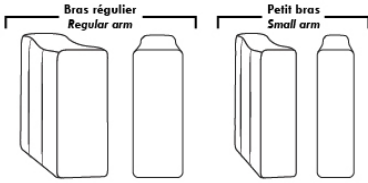

Spécifications | Specifications

☐ Appui-tête levé / Headrest up
☐ Appui-tête baissé / Headrest down
☐ Complètement incliné / Fully reclined

(A) Hauteur complète 40" / Total Height
(B) Hauteur appui-tête baissé 33" / Height headrest down
(C) Hauteur du bras 26" / Arm Height
(D) Hauteur du siège 19,5" / Seat height
(E) Profondeur inclinée 65" / Depth fully reclined
(F) Profondeur d'assise 20" ou/ou 22" / Seat depth
(G) Profondeur appui-tête monté 36" / Depth with headrest up

Siège 30" de large | 30" Seat Width

80" 71" 71" 61"
40" 095 096 097 021
96" 82" 82"
40" 234 167 168
44"
96" 82" 82"
44" 235 223 224
Allongé à rangement / Bumper with storage
51" 41" 41" 31" 41" 41"
40" 017 175 176 177 173 174
42"/44" Profondeur Depth
Incinable / Motion   Dos inclinable / Push back
51" 41" 41" 31" 41" 41"
40" 165 169 170 171 230 231
42"/44" Profondeur Depth
Allongé à rangement / Bumper with storage
52" 52" 52" 52"
40" 178 179 221 222

Siège 23" de large | 23" Seat Width

66" 57" 57" 47"
40" 002 012 061 009
68" 68" 89" 89"
40" 086 045 048 024
44"
68" 68"
40" 186 187
Allongé à rangement / Bumper with storage
44" 34" 34" 24" 34" 34"
40" 001 057 056 051 011 005
42"/44" Profondeur Depth
Incinable / Motion   Dos inclinable / Push back   Allongé à rangement / Bumper with storage
44" 34" 34" 24" 34" 34"
40" 044 041 042 071 232 233
42"/44" Profondeur Depth
45" 45"
40" 088 089
90" 81" 81" 71"
40" 003 052 053 040

Autres | Others

Fauteuil berçant, pivotant et inclinable / **Swivel, rocking motion chair**
N'est pas un mécanisme protège-mur / Not a wall hugger mechanism
Dégagement mural: 16" / Wall clearance: 16"

Simple / Single: 30" H=42", 34" W, 19" D, 043
Double: 33" H=42", 34" W, 22" D, 163

Centre rond / Wedge: 49" H=33", 050
Coin carré / Square corner: 44" H=40", 055
Petit coin carré / Small corner: 40" H=40", 155
Pouf à rangement / Storage ottoman: 30" H=17", 22" W, 124
Rangement à angle / Wedge storage: 25" H=22", 35" W, 10" D, 159
Rangement droit / Straight storage: 10" H=22", 35" W, 160
Petit rangement à angle / Small Wedge storage: 20" H=22", 35" W, 10" D, 190

30" Populaires | Popular CONFIGURATIONS 23"

82" 113" 62"
40" 169 170 169 171 174
A B
115" 115" 115"
40" 169 171 096 055 171 170
C
68" 92" 102" 102"
40" 041 042 041 071 005 012 055 071 042 041 071 024
J K L M

Nos produits sont fabriqués à la main et des variations mineures peuvent survenir. / Our product is hand-made and minor variations can occur.