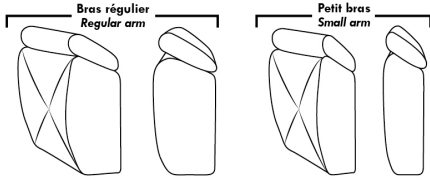

SORRENTO

OPTIMA