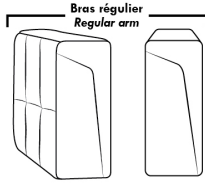

SYDNEY

OPTIMA

Spécifications | Specifications

- ☐ Appui-tête levé / Headrest up
- ☐ Appui-tête baissé / Headrest down
- ☐ Complètement incliné / Fully reclined

- (A) Hauteur complète 40" / Total Height
- (B) Hauteur appui-tête baissé 33" / Height headrest down
- (C) Hauteur du bras 22,5" / Arm Height
- (D) Hauteur du siège 19,5" / Seat height
- (E) Profondeur inclinée 65" / Depth fully reclined
- (F) Profondeur d'assise 20" ou/ou 22" / Seat depth
- (G) Profondeur appui-tête monté 36" / Depth with headrest up

Siège 30" de large | 30" Seat Width

Siège 23" de large | 23" Seat Width

Autres | Others

Fauteuil berçant, pivotant et inclinable / **Swivel, rocking motion chair**
N'est pas un mécanisme protège-mur / Not a wall hugger mechanism
Dégagement mural: 16" / Wall clearance: 16"

30" Populaires | Popular CONFIGURATIONS 23"