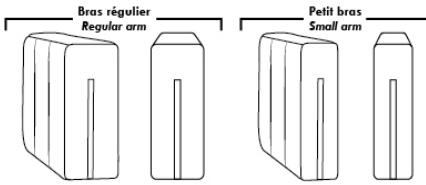

MONTEREY

OPTIMA

Spécifications | Specifications

☐ Appui-tête levé / Headrest up
☐ Appui-tête baissé / Headrest down
☐ Complètement incliné / Fully reclined

(A) Hauteur complète 40" / Total Height
(B) Hauteur appui-tête baissé 33" / Height headrest down
(C) Hauteur du bras 24" / Arm Height
(D) Hauteur du siège 19,5" / Seat height
(E) Profondeur inclinée 65" / Depth fully reclined
(F) Profondeur d'assise 20" ou/ou 22" / Seat depth
(G) Profondeur appui-tête monté 36" / Depth with headrest up

Siège 30" de large | 30" Seat Width

79" 40" 095
70" 40" 096
70" 40" 097
61" 40" 021
96" 40" 234
44" 40" 167
82" 40" 168
96" 44" 235
82" 40" 223
82" 40" 224
49" 40" 017
40" 40" 175
40" 40" 176
31" 40" 177
40" 62" 173
40" 40" 174
42"/44" Profondeur Depth
49" 40" 165
40" 40" 169
40" 40" 170
31" 40" 171
40" 62" 230
40" 40" 231
42"/44" Profondeur Depth
52" 40" 178
52" 40" 179
52" 40" 221
52" 40" 222
Allongé à rangement / Bumper with storage
Incinable / Motion
Dos inclinable / Push back

Siège 23" de large | 23" Seat Width

66" 40" 002
57" 40" 012
57" 40" 061
47" 40" 009
68" 40" 086
68" 40" 045
89" 40" 048
89" 44" 024
68" 40" 186
68" 40" 187
43" 40" 001
34" 40" 057
34" 40" 056
24" 40" 051
34" 62" 011
34" 62" 005
42"/44" Profondeur Depth
45" 40" 088
45" 40" 089
43" 40" 044
34" 40" 041
34" 40" 042
24" 40" 071
34" 62" 232
34" 62" 233
42"/44" Profondeur Depth
45" 40" 188
45" 40" 189
90" 40" 003
81" 40" 052
81" 40" 053
71" 40" 040
Allongé à rangement / Bumper with storage
Incinable / Motion
Dos inclinable / Push back

Autres | Others

Fauteuil berçant, pivotant et inclinable / **Swivel, rocking motion chair**
N'est pas un mécanisme protège-mur / Not a wall hugger mechanism
Dégagement mural: 16" / Wall clearance: 16"

Centre rond / Wedge (050)
Coin carré / Square corner (055)
Petit coin carré / Small corner (155)
Pouf à rangement / Storage ottoman (124)
Rangement à angle / Wedge storage (159)
Rangement droit / Straight storage (160)
Petit rangement à angle / Small Wedge storage (190)

30" Populaires | Popular CONFIGURATIONS 23"

A: 80" x 40" (169, 170)
B: 111" x 62" (169, 171, 174)
C: 115" x 62" (096, 055, 171, 170)
D: 115" x 96" (169, 171, 235)
J: 66" x 40" (041, 042)
K: 90" x 62" (041, 071, 005)
L: 101" x 101" (012, 055, 071, 042)
M: 101" x 89" (041, 071, 024)