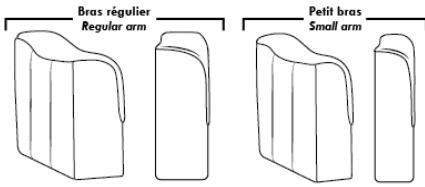

LEONARDO

OPTIMA

Spécifications | Specifications

☐ Appui-tête levé / Headrest up
☐ Appui-tête baissé / Headrest down
☐ Complètement incliné / Fully reclined

(A) Hauteur complète 40" / Total Height
(B) Hauteur appui-tête baissé 33" / Height headrest down
(C) Hauteur du bras 24" / Arm Height
(D) Hauteur du siège 19,5" / Seat height
(E) Profondeur inclinée 65" / Depth fully reclined
(F) Profondeur d'assise 20" ou/ou 22" / Seat depth
(G) Profondeur appui-tête monté 36" / Depth with headrest up

Siège 30" de large | 30" Seat Width

80" 71" 71" 61"
40" 095 096 097 021
96" 82" 82"
40" 234 167 168
44"
96" 82" 82"
44" 235 223 224
Allongé à rangement / Bumper with storage
50" 41" 41" 31" 41" 41"
40" 017 175 176 177 173 62" 174
42"/44" Profondeur Depth
Incinable / Motion   Dos inclinable / Push back
50" 41" 41" 31" 41" 41"
40" 165 169 170 171 230 62" 231
42"/44" Profondeur Depth
Allongé à rangement / Bumper with storage
52" 52" 52" 52"
40" 178 179 221 222

Siège 23" de large | 23" Seat Width

66" 57" 57" 47"
40" 002 012 061 009
68" 68" 89" 89"
40" 086 045 048 024
44"
68" 68"
40" 186 187
Allongé à rangement / Bumper with storage
43" 34" 34" 24" 34" 34"
40" 001 057 056 051 011 62" 005
42"/44" Profondeur Depth
Incinable / Motion   Dos inclinable / Push back   Allongé à rangement / Bumper with storage
43" 34" 34" 24" 34" 34"
40" 044 041 042 071 232 62" 233
42"/44" Profondeur Depth
45" 45"
40" 088 089
45" 45"
40" 188 189
90" 81" 81" 71"
40" 003 052 053 040

Autres | Others

Fauteuil berçant, pivotant et inclinable / Swivel, rocking motion chair

N'est pas un mécanisme protège-mur / Not a wall hugger mechanism
Dégagement mural: 16" / Wall clearance: 16"

Simple / Single: 30" H=42", 34" W, 19" D
Double: 33" H=42", 34" W, 22" D

Centre rond / Wedge: 49" H=33", 050
Coin carré / Square corner: 44" H=40", 055
Petit coin carré / Small corner: 40" H=40", 155
Pouf à rangement / Storage ottoman: 30" H=17", 22" W, 124
Rangement à angle / Wedge storage: 25" H=22", 35" W, 10" D, 159
Rangement droit / Straight storage: 10" H=22", 35" W, 160
Petit rangement à angle / Small Wedge storage: 20" H=22", 35" W, 10" D, 190

30" Populaires | Popular CONFIGURATIONS 23"

81" 113" 116" 116"
40" 169 170 169 171 174 62" 096 055 171 170
A B C
116" 96"
40" 169 171 235
D
67" 92" 102" 102"
40" 041 042 041 071 005 62" 012 055 071 042 89"
J K L M