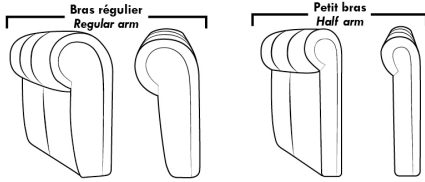

WASHINGTON

OPTIMA

Spécifications | Specifications

☐ Appui-tête levé Headrest up
☐ Appui-tête baissé Headrest down
☐ Complètement incliné Fully reclined

(A) Hauteur complète 40" Total Height
(B) Hauteur appui-tête baissé 33" Height headrest down
(C) Hauteur du bras 24" Arm Height
(D) Hauteur du siège 19,5" Seat height
(E) Profondeur inclinée 65" Depth fully reclined
(F) Profondeur d'assise 20" ou/ or 22" Seat depth
(G) Profondeur appui-tête monté 36" Depth with headrest up

Siège 30" de large | 30" Seat Width

Allongé à rangement Bumper with storage

Inclinable Motion

Dos inclinable Push back

Allongé à rangement Bumper with storage

Siège 23" de large | 23" Seat Width

Allongé à rangement Bumper with storage

Inclinable Motion

Dos inclinable Push back

Allongé à rangement Bumper with storage

Autres | Others

Fauteuil berçant, pivotant et inclinable
N'est pas un mécanisme protège-mur
Dégagement mural: 16"

Swivel, rocking motion chair
Not a wall hugger mechanism
Wall clearance: 16"

30" Populaires | Popular CONFIGURATIONS 23"

Nos produits sont fabriqués à la main et des variations mineures peuvent survenir. Our product is hand-made and minor variations can occur.