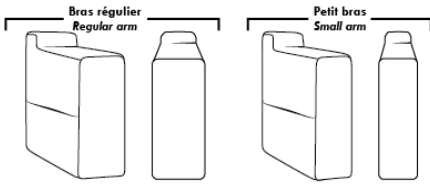

PORTOFINO

OPTIMA

Spécifications | Specifications

☐ Appui-tête levé / Headrest up
☐ Appui-tête baissé / Headrest down
☐ Complètement incliné / Fully reclined

(A) Hauteur complète 40" / Total Height
(B) Hauteur appui-tête baissé 33" / Height headrest down
(C) Hauteur du bras 24,5" / Arm Height
(D) Hauteur du siège 19,5" / Seat height
(E) Profondeur inclinée 65" / Depth fully reclined
(F) Profondeur d'assise 20" ou/ou 22" / Seat depth
(G) Profondeur appui-tête monté 36" / Depth with headrest up

Siège 30" de large | 30" Seat Width

81" 71" 71" 61"
40" 095 096 097 021
96" 82" 82"
40" 234 167 168
44"
96" 82" 82"
44" 235 223 224
Allongé à rangement / Bumper with storage
51" 41" 41" 31" 41" 41"
40" 017 175 176 177 173 174
42"/44" Profondeur Depth
Incinable / Motion   Dos inclinable / Push back
51" 41" 41" 31" 41" 41"
40" 165 169 170 171 230 231
42"/44" Profondeur Depth
Allongé à rangement / Bumper with storage
52" 52" 52" 52"
40" 178 179 221 222

Siège 23" de large | 23" Seat Width

67" 57" 57" 47"
40" 002 012 061 009
68" 68" 89" 89"
40" 086 045 048 024
44"
68" 68"
40" 186 187
Allongé à rangement / Bumper with storage
44" 44" 34" 34" 24" 34" 34"
40" 001 057 056 051 011 005
42"/44" Profondeur Depth
Incinable / Motion   Dos inclinable / Push back
44" 34" 34" 24" 34" 34"
40" 044 041 042 071 232 233
42"/44" Profondeur Depth
Allongé à rangement / Bumper with storage
45" 45"
40" 088 089 188 189
91" 81" 81" 71"
40" 003 052 053 040

Autres | Others

Fauteuil berçant, pivotant et inclinable / **Swivel, rocking motion chair**
N'est pas un mécanisme protège-mur / Not a wall hugger mechanism
Dégagement mural: 16" / Wall clearance: 16"

Simple / Single: 30" H=42", 34" W, 19" D
Double: 33" H=42", 34" W, 22" D

Centre rond / Wedge: 49" H=33", 050
Coin carré / Square corner: 44" H=40", 055
Petit coin carré / Small corner: 40" H=40", 155
Pouf à rangement / Storage ottoman: 30" H=17", 22" W, 124
Rangement à angle / Wedge storage: 25" H=22", 35" W, 10" D, 159
Rangement droit / Straight storage: 10" H=22", 35" W, 160
Petit rangement à angle / Small Wedge storage: 20" H=22", 35" W, 10" D, 190

30" Populaires | Popular CONFIGURATIONS 23"

A: 82" 113" 40" 169 170 62"
B: 113" 40" 169 171 174
C: 115" 40" 096 055 115" 171 170
D: 115" 40" 169 171 96" 235
J: 68" 40" 041 042
K: 92" 62" 041 071 005
L: 102" 62" 012 055 102" 071 042
M: 102" 89" 041 071 024