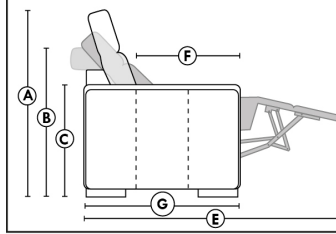

Spécifications | Specifications