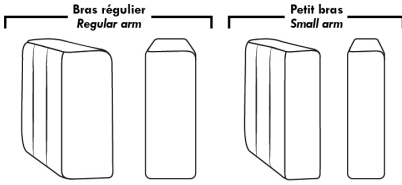

MARSEILLE

OPTIMA