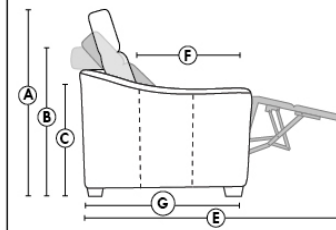

Spécifications | Specifications