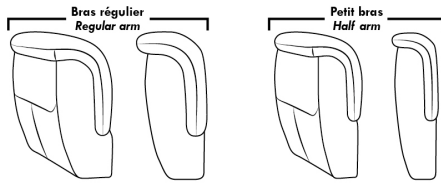

SAN FRANCISCO

OPTIMA