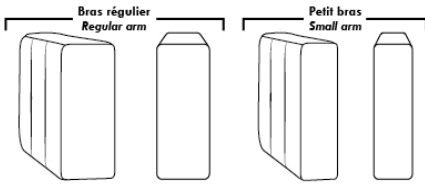

MANHATTAN

OPTIMA

Spécifications | Specifications

☐ Appui-tête levé / Headrest up
☐ Appui-tête baissé / Headrest down
☐ Complètement incliné / Fully reclined

(A) Hauteur complète 40" / Total Height
(B) Hauteur appui-tête baissé 33" / Height headrest down
(C) Hauteur du bras 24" / Arm Height
(D) Hauteur du siège 19,5" / Seat height
(E) Profondeur inclinée 65" / Depth fully reclined
(F) Profondeur d'assise 20" ou/ou 22" / Seat depth
(G) Profondeur appui-tête monté 36" / Depth with headrest up

Siège 30" de large | 30" Seat Width

Siège 23" de large | 23" Seat Width

Autres | Others

Fauteuil berçant, pivotant et inclinable / **Swivel, rocking motion chair**

N'est pas un mécanisme protège-mur / Not a wall hugger mechanism
Dégagement mural: 16" / Wall clearance: 16"

30" Populaires | Popular CONFIGURATIONS 23"