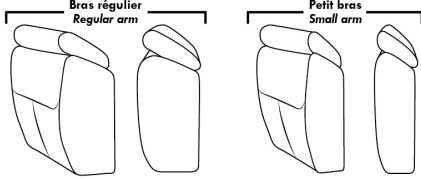

VENICE

OPTIMA

Spécifications | Specifications

☐ Appui-tête levé
Headrest up
☐ Appui-tête baissé
Headrest down
☐ Complètement incliné
Fully reclined

(A) Hauteur complète 40" Total Height
(B) Hauteur appui-tête baissé 33" Height headrest down
(C) Hauteur du bras 22,5" Arm Height
(D) Hauteur du siège 19,5" Seat height
(E) Profondeur inclinée 65" Depth fully reclined
(F) Profondeur d'assise 20" ou/ or 22" Seat depth
(G) Profondeur appui-tête monté 36" Depth with headrest up

Siège 30" de large | 30" Seat Width

83" 72" 72" 61"
40" 095 096 097 021
96" 82" 82"
40" 234 167 168
44"
96" 82" 82"
44" 235 223 224
Allongé à rangement
Bumper with storage
42" 42"
40" 017 175 176 177 173 174
62" 42"/44" Profondeur Depth
Inclinable Motion 42" 42" 31" 42" 42"
40" 165 169 170 171 230 231
42"/44" Profondeur Depth
Dos inclinable Push back
Allongé à rangement Bumper with storage
52" 52" 52" 52"
40" 178 179 221 222

Siège 23" de large | 23" Seat Width

69" 58" 58" 47"
40" 002 012 061 009
68" 68" 89" 89"
40" 086 045 048 024
44"
68" 68"
40" 186 187
Allongé à rangement Bumper with storage
46" 35" 35" 24" 35" 35"
40" 001 057 056 051 011 005
62" 42"/44" Profondeur Depth
45" 45"
40" 088 089
Inclinable Motion 35" 35" 24" 35" 35"
40" 044 041 042 071 232 233
62" 42"/44" Profondeur Depth
Allongé à rangement Bumper with storage
45" 45"
40" 188 189
93" 82" 82" 71"
40" 003 052 053 040

Autres | Others

Fauteuil berçant, pivotant et inclinable
N'est pas un mécanisme protège-mur
Dégagement mural: 16"

Swivel, rocking motion chair
Not a wall hugger mechanism
Wall clearance: 16"

Simple / Single: 30" H = 42", 34", 19"
Double: 33" H = 42", 34", 22"

Centre rond Wedge: 49" H = 33", 49", 050
Coin carré Square corner: 44" H = 40", 44", 055
Petit coin carré Small corner: 40" H = 40", 40", 155
Pouf à rangement Storage ottoman: 30" H = 17", 22", 124
Rangement à angle Wedge storage: 25" H = 22", 35", 10", 159
Rangement droit Straight storage: 10" H = 22", 35", 160
Petit rangement à angle Small Wedge storage: 20" H = 22", 35", 10", 190

30" Populaires | Popular CONFIGURATIONS 23"

84" 115" 116" 116" 102" 103"
40" 169 170 169 171 174 096 055 041 042 041 071 005 012 055 041 071 024
62" 116" 116" 102" 102" 89"
40" 169 171 233 171 170 042 071 042

Nos produits sont fabriqués à la main et des variations mineures peuvent survenir. Our product is hand-made and minor variations can occur.