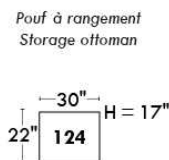

Autres | Others

Siège 23" de large | 23" Seat Width

Fauteuil berçant,
pivotant et inclinable

Swivel rocking
motion chair

Autres | Others

MELBOURNE

FEATURES:

*Wall hugger power recliners with full footrest (manual n/a). Manual adjustable headrest on all items (2 on square corner & stationary on wedge). Seat cushions with shaped foam + 1" layer of memory foam on top; arm with memory foam. Stitching: Small thread in fabric & large flat thread in leather. Lounge chair reclining back items with "Push Back" mechanism; wall clearance 10".