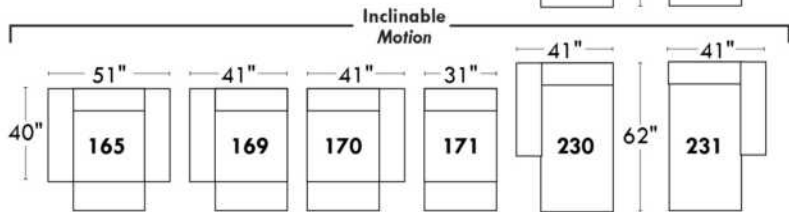

Items avec siège de 30" | Items with 30" seat