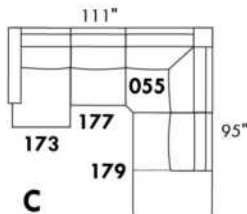

www.jaymar.ca
Toutes les dimensions indiquées sont au pouce près. Nos produits sont fabriqués à la main et des variations mineures peuvent survenir.
All dimensions indicated are to the nearest inch. Our product is hand-made and minor variations can occur.