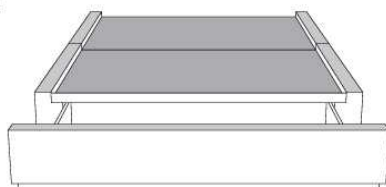

Rangement à tiroir frontal
With Front Drawer
440-441

Base lit simple N/D | Single base N/A