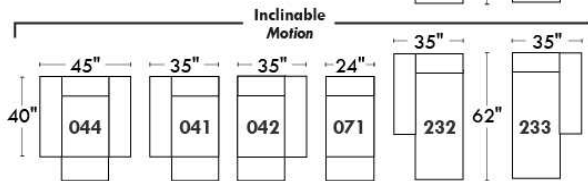

Autres | Others

Siège 23" de large | 23" Seat Width

Fauteuil berçant,
pivotant et inclinable

Swivel rocking
motion chair

Autres | Others

MELBOURNE

FEATURES:

*Wall hugger power recliners with full footrest (manual n/a). Manual adjustable headrest on all items (2 on square corner & stationary on wedge). Seat cushions with shaped foam + 1" layer of memory foam on top; arm with memory foam. Stitching: Small thread in fabric & large flat thread in leather. Lounge chair reclining back items with "Push Back" mechanism; wall clearance 10".