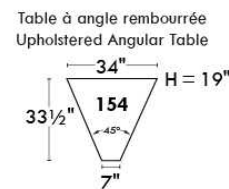

Autres | Others

Siège 23" de large | 23" Seat Width

Fauteuil berçant, pivotant et inclinable

Swivel rocking motion chair

Autres | Others

JESSE

Features: Adjustable headrest included (2 on square corner). Stitching: Small thread in fabric and large flat thread in leather. Memory foam in seat cushions. Lounge chair reclining back items with "Push Back" mechanism. Chairs #043 & #163: Have NO METAL BAR on arm.