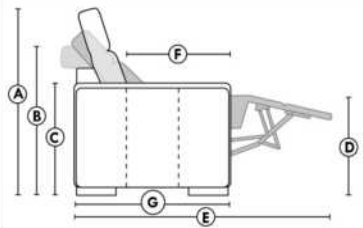

Spécifications | Specifications