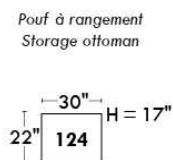

Autres | Others

Siège 23" de large | 23" Seat Width

Fauteuil berçant,
pivotant et inclinable

Swivel rocking
motion chair

Autres | Others

MELBOURNE

FEATURES:

*Wall hugger power recliners with full footrest (manual n/a). Manual adjustable headrest on all items (2 on square corner & stationary on wedge). Seat cushions with shaped foam + 1" layer of memory foam on top; arm with memory foam. Stitching: Small thread in fabric & large flat thread in leather. Lounge chair reclining back items with "Push Back" mechanism; wall clearance 10".