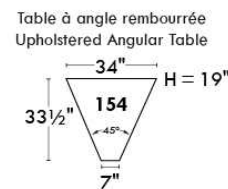

Autres | Others

Siège 23" de large | 23" Seat Width

Fauteuil berçant,
pivotant et inclinable

Swivel rocking
motion chair

Autres | Others

MELBOURNE

FEATURES:

*Wall hugger power recliners with full footrest (manual n/a). Manual adjustable headrest on all items (2 on square corner & stationary on wedge). Seat cushions with shaped foam + 1" layer of memory foam on top; arm with memory foam. Stitching: Small thread in fabric & large flat thread in leather. Lounge chair reclining back items with "Push Back" mechanism; wall clearance 10".