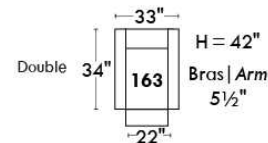

Autres | Others

Siège 23" de large | 23" Seat Width

Fauteuil berçant,
pivotant et inclinable

Swivel rocking
motion chair

Autres | Others

MELBOURNE

FEATURES:

*Wall hugger power recliners with full footrest (manual n/a). Manual adjustable headrest on all items (2 on square corner & stationary on wedge). Seat cushions with shaped foam + 1" layer of memory foam on top; arm with memory foam. Stitching: Small thread in fabric & large flat thread in leather. Lounge chair reclining back items with "Push Back" mechanism; wall clearance 10".