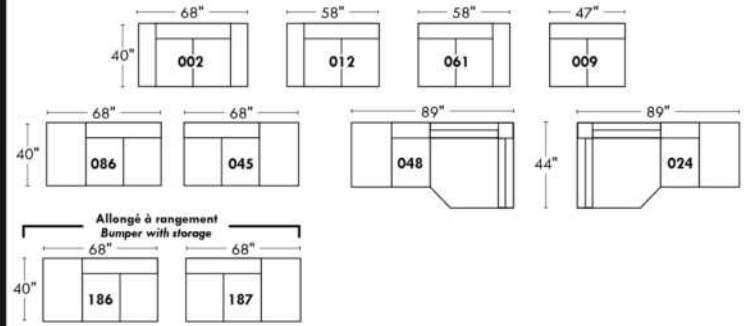

Siège 23" de large | 23" Seat Width