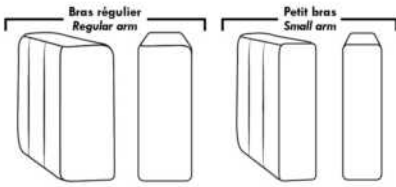

BRUXELLES

OPTIMA

Spécifications | Specifications

☐ Appui-tête levé / Headrest up
☒ Appui-tête baissé / Headrest down
☒ Complètement incliné / Fully reclined

(A) Hauteur complète 40" / Total Height
(B) Hauteur appui-tête baissé 33" / Height headrest down
(C) Hauteur du bras 24" / Arm Height
(D) Hauteur du siège 19,5" / Seat height
(E) Profondeur inclinée 65" / Depth fully reclined
(F) Profondeur d'assise 20" ou/ou 22" / Seat depth
(G) Profondeur appui-tête monté 36" / Depth with headrest up

Siège 30" de large | 30" Seat Width

Allongé à rangement / Bumper with storage

Inclinable / Motion

Dos inclinable / Push back

Allongé à rangement / Bumper with storage

Siège 23" de large | 23" Seat Width

Allongé à rangement / Bumper with storage

Inclinable / Motion

Dos inclinable / Push back

Allongé à rangement / Bumper with storage

Autres | Others

Fauteuil berçant, pivotant et inclinable / Swivel, rocking motion chair

N'est pas un mécanisme protège-mur / Not a wall hugger mechanism

Dégagement mural: 16" / Wall clearance: 16"

Simple / Single   **Double**

30" Populaires | Popular CONFIGURATIONS 23"