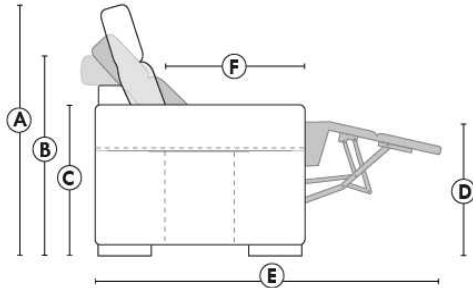

Spécifications | Specifications

- ☐ Appui-tête levé / Headrest up
- ☐ Appui-tête baissé / Headrest down
- ☐ Complètement incliné / Fully reclined

- (A) Hauteur complète 39" / Total Height
- (B) Hauteur appui-tête baissé 30" / Height headrest down
- (C) Hauteur du bras 24" / Arm Height
- (D) Hauteur du siège 19,5" / Seat height
- (E) Profondeur incliné 63" / Depth fully reclined
- (F) Profondeur d'assise 20" / Seat depth

Autres | Others