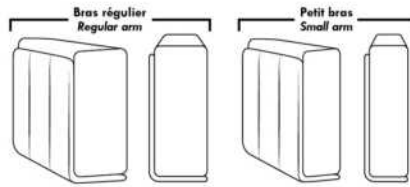

BERLIN

OPTIMA

Spécifications | Specifications

☐ Appui-tête levé / Headrest up
☒ Appui-tête baissé / Headrest down
☒ Complètement incliné / Fully reclined

(A) Hauteur complète 40" Total Height
(B) Hauteur appui-tête baissé 33" Height headrest down
(C) Hauteur du bras 24" Arm Height
(D) Hauteur du siège 19,5" Seat height
(E) Profondeur inclinée 65" Depth fully reclined
(F) Profondeur d'assise 20" ou/ou 22" Seat depth
(G) Profondeur appui-tête monté 36" Depth with headrest up

Siège 30" de large | 30" Seat Width

82" 72" 72" 61"
40" 095 096 097 021
96" 82" 82"
40" 234 167 168
44"
96" 82" 82"
44" 235 223 224
Allongé à rangement / Bumper with storage
42" 42"
40" 017 175 176 177 173 174
42"/44" Profondeur Depth
Inclinable / Motion 42" 42" 31" 42" 42"
40" 165 169 170 171 230 231
42"/44" Profondeur Depth
Dos inclinable / Push back
Allongé à rangement / Bumper with storage
52" 52" 52" 52"
40" 178 179 221 222

Siège 23" de large | 23" Seat Width

68" 58" 58" 47"
40" 002 012 061 009
68" 68" 89" 89"
40" 086 045 048 024
44"
68" 68"
40" 186 187
Allongé à rangement / Bumper with storage
35" 35"
40" 001 057 056 051 011 005
42"/44" Profondeur Depth
45" 45"
40" 088 089
Inclinable / Motion 45" 35" 35" 24" 35" 35"
40" 044 041 042 071 232 233
42"/44" Profondeur Depth
Dos inclinable / Push back
Allongé à rangement / Bumper with storage
45" 45"
40" 188 189
92" 82" 82" 71"
40" 003 052 053 040

Autres | Others

Fauteuil berçant, pivotant et inclinable / **Swivel, rocking motion chair**
N'est pas un mécanisme protège-mur / Not a wall hugger mechanism
Dégagement mural: 16" / Wall clearance: 16"

Simple / Single: 30" H = 42", 34", 19"
Double: 33" H = 42", 34", 22"

Centre rond / Wedge: 49" H = 33", 49"
Coin carré / Square corner: 44" H = 40", 44"
Petit coin carré / Small corner: 40" H = 40", 40"
Pouf à rangement / Storage ottoman: 30" H = 17", 22"
Rangement à angle / Wedge storage: 25" H = 22", 35", 10"
Rangement droit / Straight storage: 10" H = 22", 35"
Petit rangement à angle / Small Wedge storage: 20" H = 22", 35", 10"

30" Populaires | Popular CONFIGURATIONS 23"

84" 115" 116" 116" 116"
40" 169 170 169 171 174 096 055 171 170
62"
A B C
40" 169 171 235 96"
D
70" 94" 102" 103"
40" 041 042 041 071 005 012 055 071 042 041 071 024
62" 102" 89"
J K L M

Nos produits sont fabriqués à la main et des variations mineures peuvent survenir.
Our product is hand-made and minor variations can occur.