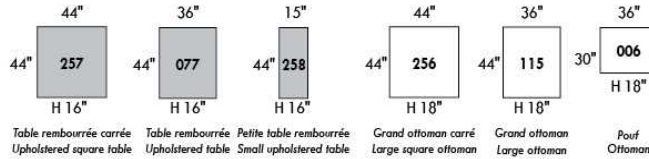

Mélanger & agencer!
Mix & Match!

Populaires | Popular CONFIGURATIONS