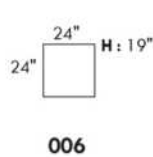

Hauteur complète 42" | Hauteur de siège 19"/20" | Hauteur devant bras 24" | Profondeur d'assise 21"
Total Height 42" | Seat Height 19"/20" | Arm Height 24" | Seat Depth 21"

SIÈGE 30" DE LARGE | 30" SEAT WIDTH

095 (72" seat width), 096 (66" seat width), 097 (66" seat width), 021 (59" seat width), 167 (80" seat width), 168 (80" seat width), 178 (51" seat width), 179 (51" seat width), 017 (43" seat width), 175 (36" seat width), 176 (36" seat width), 177 (30" seat width), 173 (36" seat width), 174 (36" seat width), 165 (43" seat width), 169 (36" seat width), 170 (36" seat width), 171 (30" seat width), 230 (36" seat width), 231 (36" seat width).

SIÈGE 22" DE LARGE | 22" SEAT WIDTH

003 (79" seat width), 052 (72" seat width), 053 (72" seat width), 040 (66" seat width), 002 (57" seat width), 012 (50" seat width), 061 (50" seat width), 009 (44" seat width), 086 (65" seat width), 045 (65" seat width), 088 (43" seat width), 089 (43" seat width), 001 (35" seat width), 057 (29" seat width), 056 (29" seat width), 051 (22" seat width), 011 (29" seat width), 005 (29" seat width), 044 (35" seat width), 041 (29" seat width), 042 (29" seat width), 071 (22" seat width), 232 (29" seat width), 233 (29" seat width).