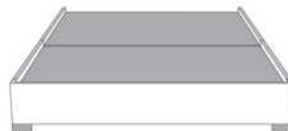

Avec pattes | With Legs
510-511-512-513