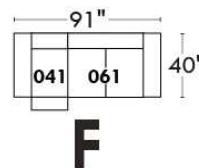

Autres | Others

Siège 23" de large | 23" Seat Width

Fauteuil berçant, pivotant et inclinable

Swivel rocking motion chair

Autres | Others

JESSE

Features: Adjustable headrest included (2 on square corner). Stitching: Small thread in fabric and large flat thread in leather. Memory foam in seat cushions. Lounge chair reclining back items with "Push Back" mechanism. Chairs #043 & #163: Have NO METAL BAR on arm.