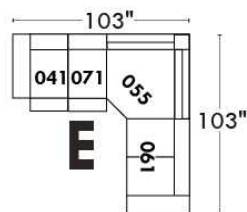

Autres | Others

Siège 23" de large | 23" Seat Width

Fauteuil berçant,
pivotant et inclinable

Swivel rocking
motion chair

Autres | Others

MELBOURNE

FEATURES:

*Wall hugger power recliners with full footrest (manual n/a). Manual adjustable headrest on all items (2 on square corner & stationary on wedge). Seat cushions with shaped foam + 1" layer of memory foam on top; arm with memory foam. Stitching: Small thread in fabric & large flat thread in leather. Lounge chair reclining back items with "Push Back" mechanism; wall clearance 10".