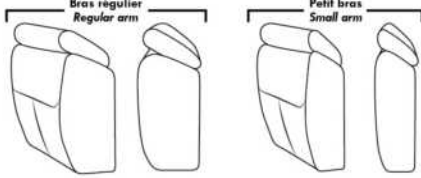

VENICE

OPTIMA

Spécifications | Specifications

☐ Appui-tête levé / Headrest up
☐ Appui-tête baissé / Headrest down
☐ Complètement incliné / Fully reclined

(A) Hauteur complète 40" / Total Height
(B) Hauteur appui-tête baissé 33" / Height headrest down
(C) Hauteur du bras 22,5" / Arm Height
(D) Hauteur du siège 19,5" / Seat height
(E) Profondeur inclinée 65" / Depth fully reclined
(F) Profondeur d'assise 20" ou/ou 22" / Seat depth
(G) Profondeur appui-tête monté 36" / Depth with headrest up

Siège 30" de large | 30" Seat Width

Allongé à rangement / Bumper with storage
Inclinable / Motion
Dos inclinable / Push back
Allongé à rangement / Bumper with storage

Siège 23" de large | 23" Seat Width

Allongé à rangement / Bumper with storage
Inclinable / Motion
Allongé à rangement / Bumper with storage

Autres | Others

Fauteuil berçant, pivotant et inclinable / Swivel, rocking motion chair
N'est pas un mécanisme protège-mur / Not a wall hugger mechanism
Dégagement mural: 16" / Wall clearance: 16"

30" Populaires | Popular CONFIGURATIONS 23"

Nos produits sont fabriqués à la main et des variations mineures peuvent survenir. Our product is hand-made and minor variations can occur.