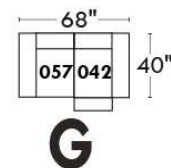

Autres | Others

Siège 23" de large | 23" Seat Width

Fauteuil berçant, pivotant et inclinable

Swivel rocking motion chair

Autres | Others

JESSE

Features: Adjustable headrest included (2 on square corner). Stitching: Small thread in fabric and large flat thread in leather. Memory foam in seat cushions. Lounge chair reclining back items with "Push Back" mechanism. Chairs #043 & #163: Have NO METAL BAR on arm.