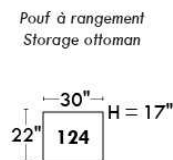

Autres | Others

Siège 23" de large | 23" Seat Width

Fauteuil berçant, pivotant et inclinable

Swivel rocking motion chair

Autres | Others

JESSE

Features: Adjustable headrest included (2 on square corner). Stitching: Small thread in fabric and large flat thread in leather. Memory foam in seat cushions. Lounge chair reclining back items with "Push Back" mechanism. Chairs #043 & #163: Have NO METAL BAR on arm.