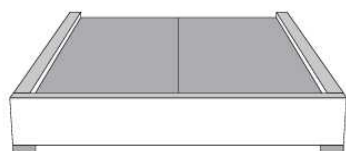

Avec pattes | With Legs
410-411