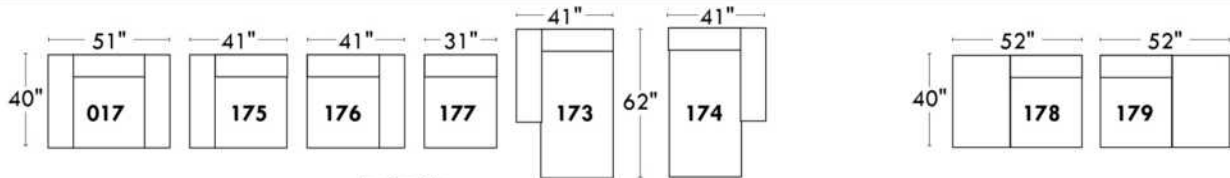

Items avec siège de 30" | Items with 30" seat