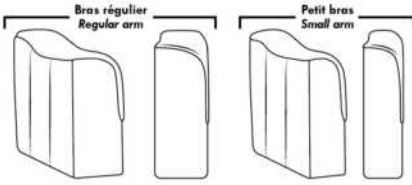

BROOKLYN

OPTIMA

Spécifications | Specifications

☐ Appui-tête levé / Headrest up
☐ Appui-tête baissé / Headrest down
☐ Complètement incliné / Fully reclined

(A) Hauteur complète 40" / Total Height
(B) Hauteur appui-tête baissé 33" / Height headrest down
(C) Hauteur du bras 24" / Arm Height
(D) Hauteur du siège 19,5" / Seat height
(E) Profondeur inclinée 65" / Depth fully reclined
(F) Profondeur d'assise 20" ou/ou 22" / Seat depth
(G) Profondeur appui-tête monté 36" / Depth with headrest up

Siège 30" de large | 30" Seat Width

80" 71" 71" 61"
40" 095 096 097 021
96" 82" 82"
40" 234 167 168
44"
96" 82" 82"
44" 235 223 224
Allongé à rangement / Bumper with storage
50" 41" 41" 31" 41" 41"
40" 017 175 176 177 173 62" 174 42"/44" Profondeur Depth
Inclinable / Motion 41" 41" 31" 41" 41"
40" 165 169 170 171 230 62" 231 42"/44" Profondeur Depth
Dos inclinable / Push back
52" 52" 52" 52"
40" 178 179 221 222
Allongé à rangement / Bumper with storage

Siège 23" de large | 23" Seat Width

66" 57" 57" 47"
40" 002 012 061 009
68" 68" 89" 89"
40" 086 045 048 024
44"
68" 68"
40" 186 187
Allongé à rangement / Bumper with storage
43" 34" 34" 24" 34" 34"
40" 001 057 056 051 011 62" 005 42"/44" Profondeur Depth
Inclinable / Motion 34" 34" 34" 24" 34" 34"
40" 044 041 042 071 232 62" 233 42"/44" Profondeur Depth
Dos inclinable / Push back
45" 45"
40" 088 089
Allongé à rangement / Bumper with storage
90" 81" 81" 71"
40" 003 052 053 040

Autres | Others

Fauteuil berçant, pivotant et inclinable / **Swivel, rocking motion chair**
N'est pas un mécanisme protège-mur / Not a wall hugger mechanism
Dégagement mural: 16" / Wall clearance: 16"

Centre rond / Wedge: 49" H = 33"
Coin carré / Square corner: 44" H = 40"
Petit coin carré / Small corner: 40" H = 40"
Pouf à rangement / Storage ottoman: 30" H = 17"
Rangement à angle / Wedge storage: 25" H = 22"
Rangement droit / Straight storage: 10" H = 22"
Petit rangement à angle / Small Wedge storage: 20" H = 22"

30" Populaires | Popular CONFIGURATIONS 23"

81" 113" 116" 116" 102" 102"
40" 169 170 169 171 174 62" 096 055 171 170 40" 041 042 071 005 62" 012 055 071 042 40" 041 071 89"
96" 235 102" 024