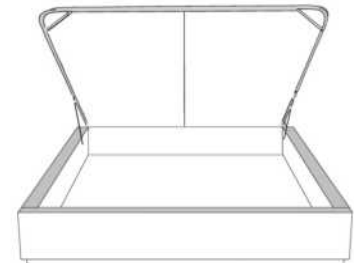

Avec rangement | With Storage
430-431-432-433