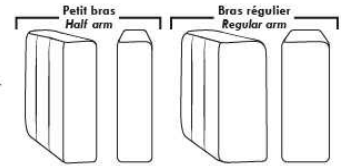

Autres | Others

Siège 23" de large | 23" Seat Width

Fauteuil berçant, pivotant et inclinable

Swivel rocking motion chair

Autres | Others

JESSE

Features: Adjustable headrest included (2 on square corner). Stitching: Small thread in fabric and large flat thread in leather. Memory foam in seat cushions. Lounge chair reclining back items with "Push Back" mechanism. Chairs #043 & #163: Have NO METAL BAR on arm.