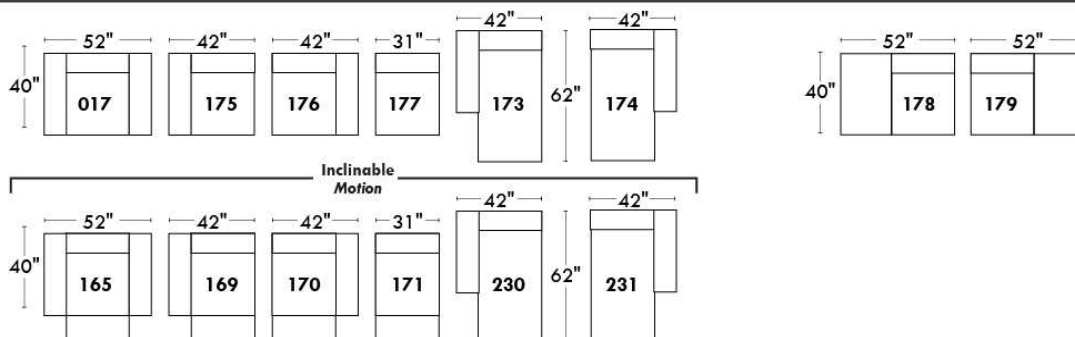

Siège 30" de large | 30" Seat Width