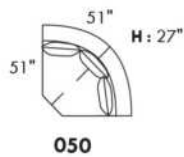

Hauteur complète 42" | Hauteur de siège 19"/20" | Hauteur devant bras 24" | Profondeur d'assise 21"
Total Height 42" | Seat Height 19"/20" | Arm Height 24" | Seat Depth 21"

SIÈGE 30" DE LARGE | 30" SEAT WIDTH

095 (72" seat width), 096 (66" seat width), 097 (66" seat width), 021 (59" seat width), 167 (80" seat width), 168 (80" seat width), 178 (51" seat width), 179 (51" seat width), 017 (43" seat width), 175 (36" seat width), 176 (36" seat width), 177 (30" seat width), 173 (36" seat width), 174 (36" seat width), 165 (43" seat width), 169 (36" seat width), 170 (36" seat width), 171 (30" seat width), 230 (36" seat width), 231 (36" seat width).

SIÈGE 22" DE LARGE | 22" SEAT WIDTH

003 (79" seat width), 052 (72" seat width), 053 (72" seat width), 040 (66" seat width), 002 (57" seat width), 012 (50" seat width), 061 (50" seat width), 009 (44" seat width), 086 (65" seat width), 045 (65" seat width), 088 (43" seat width), 089 (43" seat width), 001 (35" seat width), 057 (29" seat width), 056 (29" seat width), 051 (22" seat width), 011 (29" seat width), 005 (29" seat width), 044 (35" seat width), 041 (29" seat width), 042 (29" seat width), 071 (22" seat width), 232 (29" seat width), 233 (29" seat width).