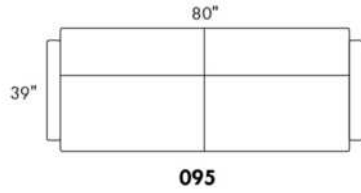

SURF

Hauteur complète 36" | Hauteur de siège 22" | Hauteur devant bras 28½" | Profondeur d'assise 21½"
Total Height 36" | Seat Height 22" | Arm Height 28½" | Seat Depth 21½"

www.jaymar.ca