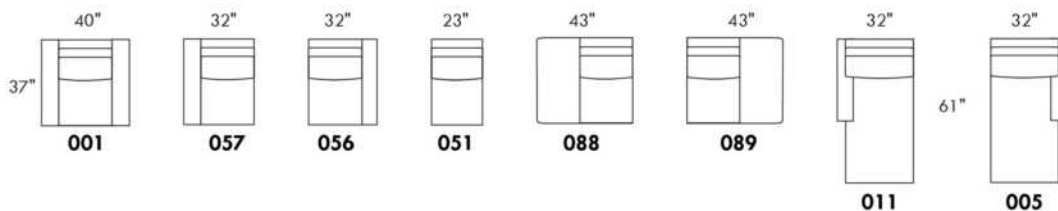

Hauteur complète 35" | Hauteur de siège 19" | Profondeur d'assise 21"/22"
Total Height 35" | Seat Height 19" | Seat Depth 21"/22"

www.jaymar.ca