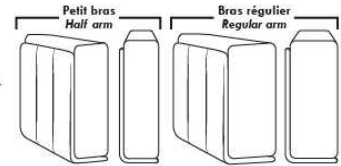

Autres | Others

Siège 23" de large | 23" Seat Width

Fauteuil berçant,
pivotant et inclinable

Swivel rocking
motion chair

Autres | Others

MELBOURNE

FEATURES:

*Wall hugger power recliners with full footrest (manual n/a). Manual adjustable headrest on all items (2 on square corner & stationary on wedge). Seat cushions with shaped foam + 1" layer of memory foam on top; arm with memory foam. Stitching: Small thread in fabric & large flat thread in leather. Lounge chair reclining back items with "Push Back" mechanism; wall clearance 10".