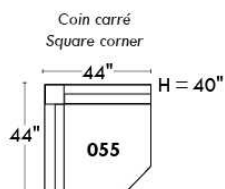

Autres | Others

Siège 23" de large | 23" Seat Width

Fauteuil berçant,
pivotant et inclinable

Swivel rocking
motion chair

Autres | Others

MELBOURNE

FEATURES:

*Wall hugger power recliners with full footrest (manual n/a). Manual adjustable headrest on all items (2 on square corner & stationary on wedge). Seat cushions with shaped foam + 1" layer of memory foam on top; arm with memory foam. Stitching: Small thread in fabric & large flat thread in leather. Lounge chair reclining back items with "Push Back" mechanism; wall clearance 10".