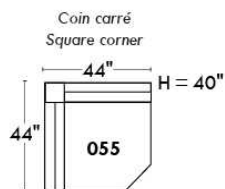

Autres | Others

Siège 23" de large | 23" Seat Width

Fauteuil berçant,
pivotant et inclinable

Swivel rocking
motion chair

Autres | Others

MELBOURNE

FEATURES:

*Wall hugger power recliners with full footrest (manual n/a). Manual adjustable headrest on all items (2 on square corner & stationary on wedge). Seat cushions with shaped foam + 1" layer of memory foam on top; arm with memory foam. Stitching: Small thread in fabric & large flat thread in leather. Lounge chair reclining back items with "Push Back" mechanism; wall clearance 10".