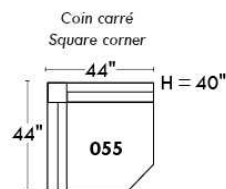

Autres | Others

Siège 23" de large | 23" Seat Width

Fauteuil berçant, pivotant et inclinable

Swivel rocking motion chair

Autres | Others

JESSE

Features: Adjustable headrest included (2 on square corner). Stitching: Small thread in fabric and large flat thread in leather. Memory foam in seat cushions. Lounge chair reclining back items with "Push Back" mechanism. Chairs #043 & #163: Have NO METAL BAR on arm.