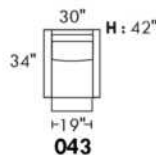

Fauteuil berçant, pivotant et inclinable
Swivel and rocking motion chair