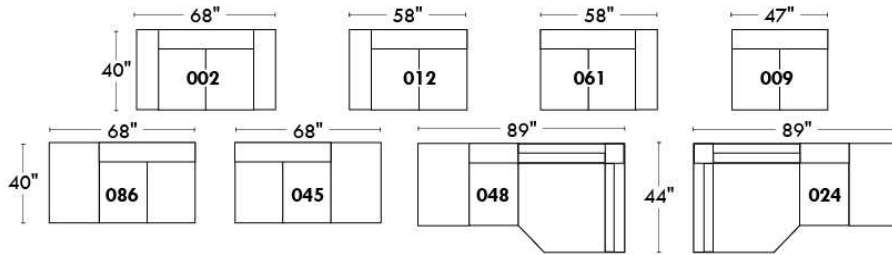

Autres | Others

Siège 23" de large | 23" Seat Width

Fauteuil berçant,
pivotant et inclinable

Swivel rocking
motion chair

Autres | Others

MELBOURNE

FEATURES:

*Wall hugger power recliners with full footrest (manual n/a). Manual adjustable headrest on all items (2 on square corner & stationary on wedge). Seat cushions with shaped foam + 1" layer of memory foam on top; arm with memory foam. Stitching: Small thread in fabric & large flat thread in leather. Lounge chair reclining back items with "Push Back" mechanism; wall clearance 10".