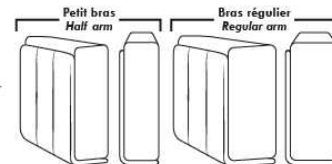

Siège 30" de large | 30" Seat Width

Spécifications | Specifications

- ☐ Appui-tête levé / Headrest up
- ☐ Appui-tête baissé / Headrest down
- ☐ Complètement incliné / Fully reclined

- (A) Hauteur complète 39" / Total Height
- (B) Hauteur appui-tête baissé 30" / Height headrest down
- (C) Hauteur du bras 24" / Arm Height
- (D) Hauteur du siège 19,5" / Seat height
- (E) Profondeur inclinée 63" / Depth fully reclined
- (F) Profondeur d'assise 20" / Seat depth

Autres | Others