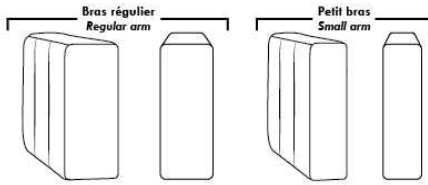

SEATTLE

OPTIMA

Spécifications | Specifications

☐ Appui-tête levé Headrest up
☐ Appui-tête baissé Headrest down
☐ Complètement incliné Fully reclined

(A) Hauteur complète 40" Total Height
(B) Hauteur appui-tête baissé 33" Height headrest down
(C) Hauteur du bras 24" Arm Height
(D) Hauteur du siège 19,5" Seat height
(E) Profondeur inclinée 65" Depth fully reclined
(F) Profondeur d'assise 20" ou/ or 22" Seat depth
(G) Profondeur appui-tête monté 36" Depth with headrest up

Siège 30" de large | 30" Seat Width

Siège 23" de large | 23" Seat Width

Autres | Others

Fauteuil berçant, pivotant et inclinable
N'est pas un mécanisme protège-mur
Dégagement mural: 16"

Swivel, rocking motion chair
Not a wall hugger mechanism
Wall clearance: 16"

30" Populaires | Popular CONFIGURATIONS 23"

Nos produits sont fabriqués à la main et des variations mineures peuvent survenir.
Our product is hand-made and minor variations can occur.