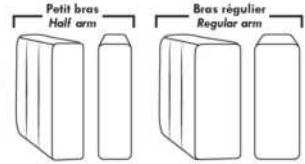

Items avec siège de 23" | Items with 23" seat

Fauteuil berçant, pivotant et inclinable
Swivel rocking motion chair

Simple: 30" wide, 34" high, H = 42", Bras | Arm 5 1/2", -19"

Double: 33" wide, 34" high, H = 42", Bras | Arm 5 1/2", -22"

Autres | Others