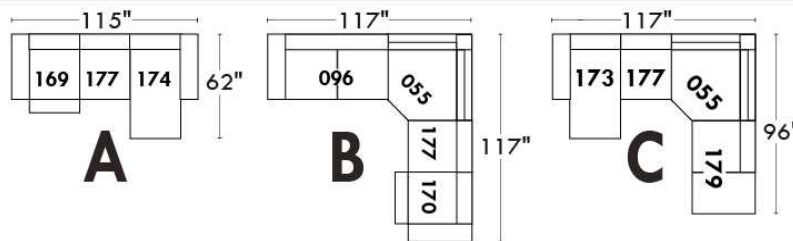

Autres | Others

Siège 23" de large | 23" Seat Width

Fauteuil berçant,
pivotant et inclinable

Swivel rocking
motion chair

Autres | Others

MELBOURNE

FEATURES:

*Wall hugger power recliners with full footrest (manual n/a). Manual adjustable headrest on all items (2 on square corner & stationary on wedge). Seat cushions with shaped foam + 1" layer of memory foam on top; arm with memory foam. Stitching: Small thread in fabric & large flat thread in leather. Lounge chair reclining back items with "Push Back" mechanism; wall clearance 10".