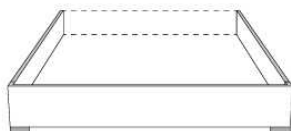

Base avec contour MINCE 2" | Base with NARROW contour 2"

Grandeur | Size King: 82 x 84 x 12 | Queen: 64 x 84 x 12

Avec pattes - Lit réglable
With Legs - Adjustable bed
560-561

	King	Queen
Lit grandeur complète : Complete Bed Size :	87x102x45/38	69x102x45/38
Intérieur | Inside :	78x82x12	61x82x12