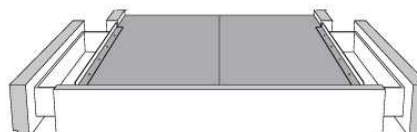

Rangement à tiroir latéraux
With Side Drawers
450-451 (2 tiroirs | drawers)