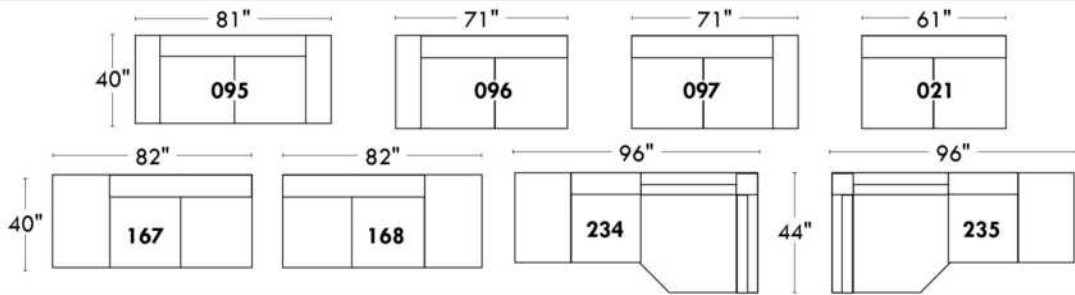

Items avec siège de 30" | Items with 30" seat