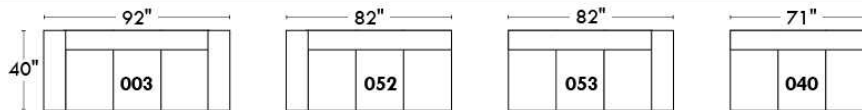

Autres | Others

Siège 23" de large | 23" Seat Width

Fauteuil berçant,
pivotant et inclinable

Swivel rocking
motion chair

Autres | Others

MELBOURNE

FEATURES:

*Wall hugger power recliners with full footrest (manual n/a). Manual adjustable headrest on all items (2 on square corner & stationary on wedge). Seat cushions with shaped foam + 1" layer of memory foam on top; arm with memory foam. Stitching: Small thread in fabric & large flat thread in leather. Lounge chair reclining back items with "Push Back" mechanism; wall clearance 10".