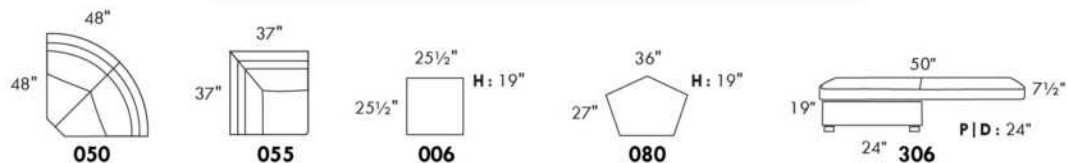

Hauteur complète 35" | Hauteur de siège 19" | Profondeur d'assise 21"/22"
Total Height 35" | Seat Height 19" | Seat Depth 21"/22"

www.jaymar.ca