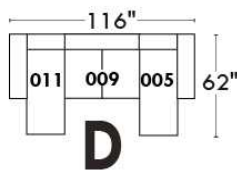

Autres | Others

Siège 23" de large | 23" Seat Width

Fauteuil berçant,
pivotant et inclinable

Swivel rocking
motion chair

Autres | Others

MELBOURNE

FEATURES:

*Wall hugger power recliners with full footrest (manual n/a). Manual adjustable headrest on all items (2 on square corner & stationary on wedge). Seat cushions with shaped foam + 1" layer of memory foam on top; arm with memory foam. Stitching: Small thread in fabric & large flat thread in leather. Lounge chair reclining back items with "Push Back" mechanism; wall clearance 10".