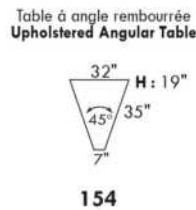

Hauteur complète 42" | Hauteur de siège 19"/20" | Hauteur devant bras 24" | Profondeur d'assise 21"
Total Height 42" | Seat Height 19"/20" | Arm Height 24" | Seat Depth 21"

SIÈGE 30" DE LARGE | 30" SEAT WIDTH

095 (72" seat width), 096 (66" seat width), 097 (66" seat width), 021 (59" seat width), 167 (80" seat width), 168 (80" seat width), 178 (51" seat width), 179 (51" seat width), 017 (43" seat width), 175 (36" seat width), 176 (36" seat width), 177 (30" seat width), 173 (36" seat width), 174 (36" seat width), 165 (43" seat width), 169 (36" seat width), 170 (36" seat width), 171 (30" seat width), 230 (36" seat width), 231 (36" seat width).

SIÈGE 22" DE LARGE | 22" SEAT WIDTH

003 (79" seat width), 052 (72" seat width), 053 (72" seat width), 040 (66" seat width), 002 (57" seat width), 012 (50" seat width), 061 (50" seat width), 009 (44" seat width), 086 (65" seat width), 045 (65" seat width), 088 (43" seat width), 089 (43" seat width), 001 (35" seat width), 057 (29" seat width), 056 (29" seat width), 051 (22" seat width), 011 (29" seat width), 005 (29" seat width), 044 (35" seat width), 041 (29" seat width), 042 (29" seat width), 071 (22" seat width), 232 (29" seat width), 233 (29" seat width).