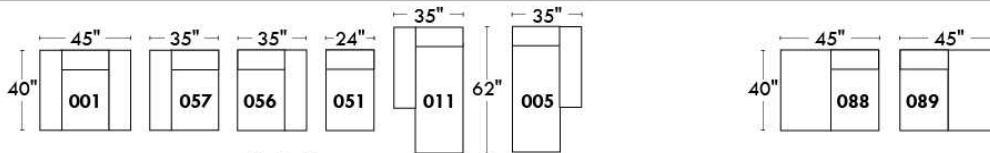

Autres | Others

Siège 23" de large | 23" Seat Width

Fauteuil berçant,
pivotant et inclinable

Swivel rocking
motion chair

Autres | Others

MELBOURNE

FEATURES:

*Wall hugger power recliners with full footrest (manual n/a). Manual adjustable headrest on all items (2 on square corner & stationary on wedge). Seat cushions with shaped foam + 1" layer of memory foam on top; arm with memory foam. Stitching: Small thread in fabric & large flat thread in leather. Lounge chair reclining back items with "Push Back" mechanism; wall clearance 10".