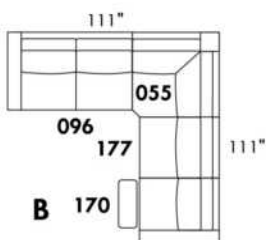

www.jaymar.ca
Toutes les dimensions indiquées sont au pouce près. Nos produits sont fabriqués à la main et des variations mineures peuvent survenir.
All dimensions indicated are to the nearest inch. Our product is hand-made and minor variations can occur.