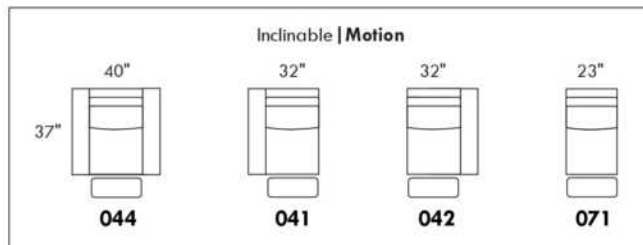

Hauteur complète 35" | Hauteur de siège 19" | Profondeur d'assise 21"/22"
Total Height 35" | Seat Height 19" | Seat Depth 21"/22"

www.jaymar.ca