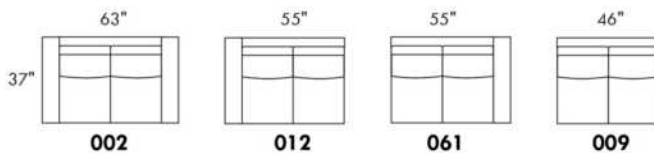

Hauteur complète 35" | Hauteur de siège 19" | Profondeur d'assise 21"/22"
Total Height 35" | Seat Height 19" | Seat Depth 21"/22"

www.jaymar.ca