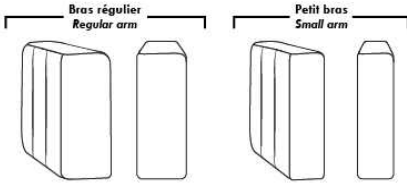

BUDAPEST

OPTIMA

Spécifications | Specifications

☐ Appui-tête levé / Headrest up
☐ Appui-tête baissé / Headrest down
☐ Complètement incliné / Fully reclined

(A) Hauteur complète 40" / Total Height
(B) Hauteur appui-tête baissé 33" / Height headrest down
(C) Hauteur du bras 24,5" / Arm Height
(D) Hauteur du siège 19,5" / Seat height
(E) Profondeur inclinée 65" / Depth fully reclined
(F) Profondeur d'assise 20" ou/ou 22" / Seat depth
(G) Profondeur appui-tête monté 36" / Depth with headrest up

Siège 30" de large | 30" Seat Width

Siège 23" de large | 23" Seat Width

Autres | Others

Fauteuil berçant, pivotant et inclinable / **Swivel, rocking motion chair**
N'est pas un mécanisme protège-mur / Not a wall hugger mechanism
Dégagement mural: 16" / Wall clearance: 16"

30" Populaires | Popular CONFIGURATIONS 23"

Nos produits sont fabriqués à la main et des variations mineures peuvent survenir. / Our product is hand-made and minor variations can occur.