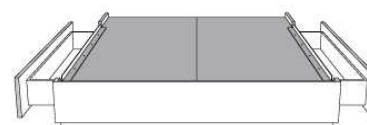

Rangement à tiroir latéraux
With Side Drawers
550-551 (2 tiroirs | drawers)

www.jaymar.ca