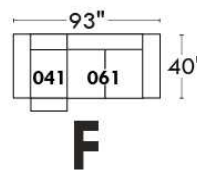

Autres | Others

Siège 23" de large | 23" Seat Width

Fauteuil berçant,
pivotant et inclinable

Swivel rocking
motion chair

Autres | Others

MELBOURNE

FEATURES:

*Wall hugger power recliners with full footrest (manual n/a). Manual adjustable headrest on all items (2 on square corner & stationary on wedge). Seat cushions with shaped foam + 1" layer of memory foam on top; arm with memory foam. Stitching: Small thread in fabric & large flat thread in leather. Lounge chair reclining back items with "Push Back" mechanism; wall clearance 10".