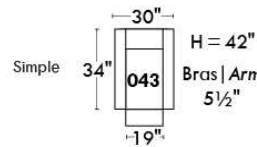

Autres | Others

Siège 23" de large | 23" Seat Width

Fauteuil berçant, pivotant et inclinable

Swivel rocking motion chair

Autres | Others

JESSE

Features: Adjustable headrest included (2 on square corner). Stitching: Small thread in fabric and large flat thread in leather. Memory foam in seat cushions. Lounge chair reclining back items with "Push Back" mechanism. Chairs #043 & #163: Have NO METAL BAR on arm.