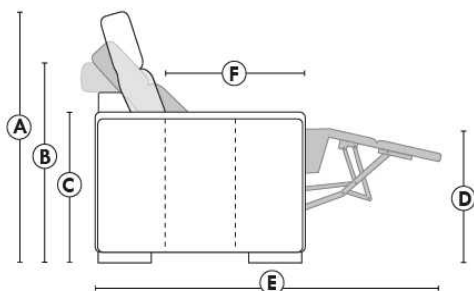

Spécifications | Specifications

- ☐ Appui-tête levé / Headrest up
- ☐ Appui-tête baissé / Headrest down
- ☐ Complètement incliné / Fully reclined

- (A) Hauteur complète 39" / Total Height
- (B) Hauteur appui-tête baissé 30" / Height headrest down
- (C) Hauteur du bras 24" / Arm Height
- (D) Hauteur du siège 19,5" / Seat height
- (E) Profondeur inclinée 63" / Depth fully reclined
- (F) Profondeur d'assise 20" / Seat depth

Autres | Others