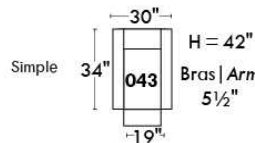

Autres | Others

Siège 23" de large | 23" Seat Width

Fauteuil berçant,
pivotant et inclinable

Swivel rocking
motion chair

Autres | Others

MELBOURNE

FEATURES:

*Wall hugger power recliners with full footrest (manual n/a). Manual adjustable headrest on all items (2 on square corner & stationary on wedge). Seat cushions with shaped foam + 1" layer of memory foam on top; arm with memory foam. Stitching: Small thread in fabric & large flat thread in leather. Lounge chair reclining back items with "Push Back" mechanism; wall clearance 10".