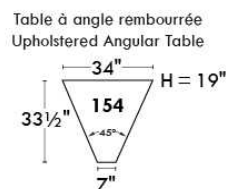

Autres | Others

Siège 23" de large | 23" Seat Width

Fauteuil berçant,
pivotant et inclinable

Swivel rocking
motion chair

Autres | Others

MELBOURNE

FEATURES:

*Wall hugger power recliners with full footrest (manual n/a). Manual adjustable headrest on all items (2 on square corner & stationary on wedge). Seat cushions with shaped foam + 1" layer of memory foam on top; arm with memory foam. Stitching: Small thread in fabric & large flat thread in leather. Lounge chair reclining back items with "Push Back" mechanism; wall clearance 10".