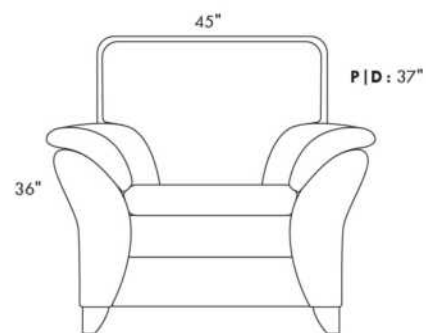

GARBO

Hauteur de siège 18" | Hauteur devant bras 27" | Profondeur d'assise 21"
Seat Height 18" | Arm Height 27" | Seat Depth 21"

001

www.jaymar.ca