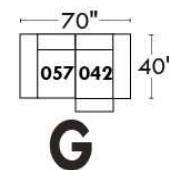

Autres | Others

Siège 23" de large | 23" Seat Width

Fauteuil berçant,
pivotant et inclinable

Swivel rocking
motion chair

Autres | Others

MELBOURNE

FEATURES:

*Wall hugger power recliners with full footrest (manual n/a). Manual adjustable headrest on all items (2 on square corner & stationary on wedge). Seat cushions with shaped foam + 1" layer of memory foam on top; arm with memory foam. Stitching: Small thread in fabric & large flat thread in leather. Lounge chair reclining back items with "Push Back" mechanism; wall clearance 10".