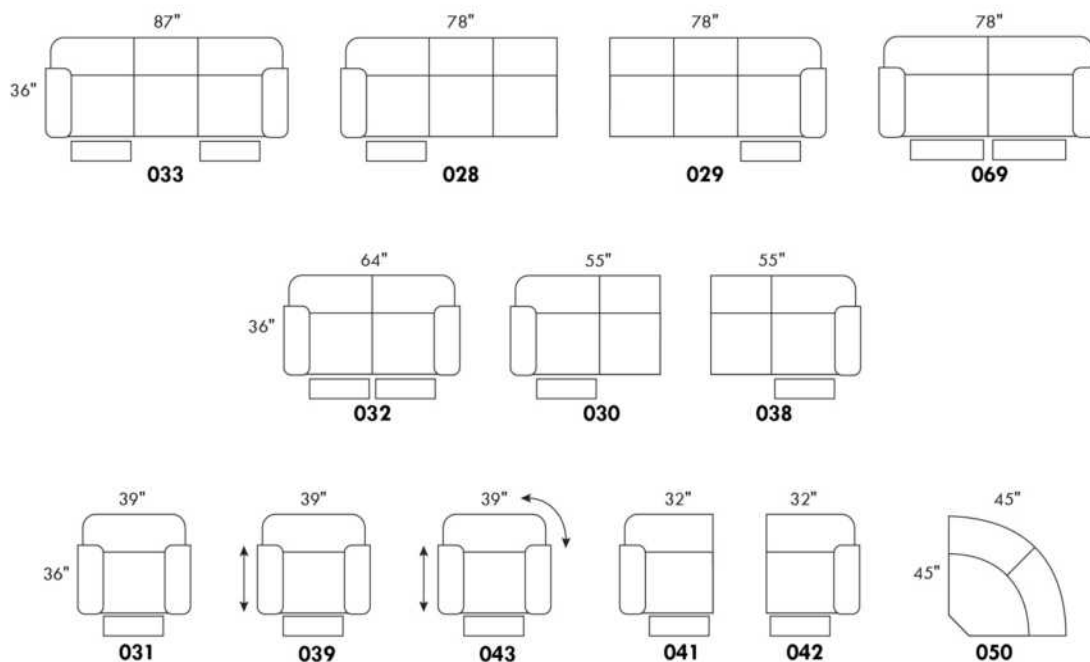

39944

Hauteur complète 41" | Hauteur de siège 19" | Hauteur devant bras 26" | Profondeur d'assise 22"
Total Height 41" | Seat Height 19" | Arm Height 26" | Seat Depth 22"