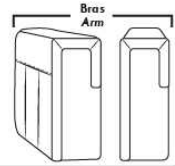

Motorized reclining mechanism add \$160/mech. For WIRELESS (Battery) mechanism add \$315.

NOTE: 2 recliner seats SEPARATED by a CORNER or TABLE (154) cannot be opened at the same time.

Description	L x D x H	Leather						Fabric		
		10	20 Hugo Madras Softy	30 Empire Fantasy Illusion Tucson Utah Vintage Wild Laredo Yukon	40 Diamond Elegance Princess Santiago Sensation Sunset Trina Victoria	50 Bull Cassiope Dublin	60 Caress Ultrasued	A	B COM	C alta
174 DOUBLE LOUNGE CHAIR RIGHT ARM	40x62x30/39	1700	1795	1915	2010	2100	2215	1260	1325	1425
175 DOUBLE CHAIR LEFT ARM	40x40x30/39	1425	1510	1595	1695	1770	1860	1065	1120	1195
176 DOUBLE CHAIR RIGHT ARM	40x40x30/39	1425	1510	1595	1695	1770	1860	1065	1120	1195
177 ARMLESS DOUBLE CHAIR	31x40x30/39	1115	1190	1265	1320	1410	1465	835	895	950
178 ARMLESS DOUBLE CHAIR BUMPER LEFT	52x40x30/39	1440	1540	1640	1725	1820	1920	1085	1150	1235
179 ARMLESS DOUBLE CHAIR BUMPER RIGHT	52x40x30/39	1440	1540	1640	1725	1820	1920	1085	1150	1235
230 DBLE LOUNGE CHAIR RECLINING BACK L-ARM	40x62x30/39	1835	1935	2035	2145	2245	2350	1410	1490	1565
231 DBLE LOUNGE CHAIR RECLINING BACK R-ARM	40x62x30/39	1835	1935	2035	2145	2245	2350	1410	1490	1565
232 LOUNGE CHAIR RECLINING BACK LEFT ARM	33x62x30/39	1725	1810	1890	1970	2035	2110	1275	1345	1420
233 LOUNGE CHAIR RECLINING BACK RIGHT ARM	33x62x30/39	1725	1810	1890	1970	2035	2110	1275	1345	1420
234 SECTIONAL APT SOFA BUMPER LEFT	96x40/44x30/39	2945	3095	3290	3460	3625	3800	2070	2190	2295
235 SECTIONAL APT SOFA BUMPER RIGHT	96x40/44x30/39	2945	3095	3290	3460	3625	3800	2070	2190	2295