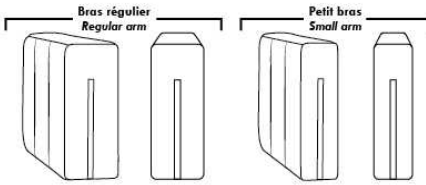

MONTEREY

OPTIMA

Spécifications | Specifications

☐ Appui-tête levé Headrest up
☐ Appui-tête baissé Headrest down
☐ Complètement incliné Fully reclined

(A) Hauteur complète 40" Total Height
(B) Hauteur appui-tête baissé 33" Height headrest down
(C) Hauteur du bras 24" Arm Height
(D) Hauteur du siège 19,5" Seat height
(E) Profondeur inclinée 65" Depth fully reclined
(F) Profondeur d'assise 20" ou/ or 22" Seat depth
(G) Profondeur appui-tête monté 36" Depth with headrest up

Siège 30" de large | 30" Seat Width

79" 40" 095
70" 40" 096
70" 40" 097
61" 40" 021
96" 40" 234
44" 40" 167
82" 40" 168
96" 44" 235
82" 40" 223
82" 40" 224
49" 40" 017
40" 40" 175
40" 40" 176
31" 40" 177
40" 62" 173
40" 42"/44" Profondeur Depth 174
49" 40" 165
40" 40" 169
40" 40" 170
31" 40" 171
40" 62" 230
40" 42"/44" Profondeur Depth 231
52" 40" 178
52" 40" 179
52" 40" 221
52" 40" 222
Allongé à rangement Bumper with storage
82" 40" 223
82" 40" 224

Siège 23" de large | 23" Seat Width

66" 40" 002
57" 40" 012
57" 40" 061
47" 40" 009
68" 40" 086
68" 40" 045
89" 40" 048
89" 44" 024
68" 40" 186
68" 40" 187
43" 40" 001
34" 40" 057
34" 40" 056
24" 40" 051
34" 62" 011
34" 42"/44" Profondeur Depth 005
45" 40" 088
45" 40" 089
43" 40" 044
34" 40" 041
34" 40" 042
24" 40" 071
34" 62" 232
34" 42"/44" Profondeur Depth 233
45" 40" 188
45" 40" 189
90" 40" 003
81" 40" 052
81" 40" 053
71" 40" 040

Autres | Others

Fauteuil berçant, pivotant et inclinable / **Swivel, rocking motion chair**
N'est pas un mécanisme protège-mur / Not a wall hugger mechanism
Dégagement mural: 16" / Wall clearance: 16"

30" Populaires | Popular CONFIGURATIONS 23"

80" 40" 169 170
111" 40" 169 171 174
115" 40" 096 055 171 170
115" 40" 169 171 235
66" 40" 041 042
90" 40" 041 071 005
101" 40" 012 055 071 042
101" 40" 041 071 024
89"