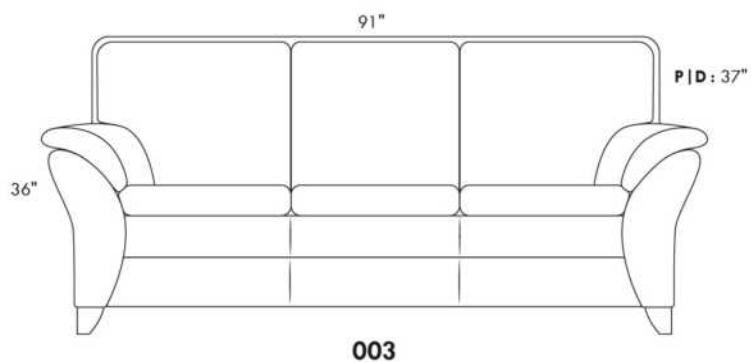

GARBO

Hauteur de siège 18" | Hauteur devant bras 27" | Profondeur d'assise 21"
Seat Height 18" | Arm Height 27" | Seat Depth 21"

www.jaymar.ca