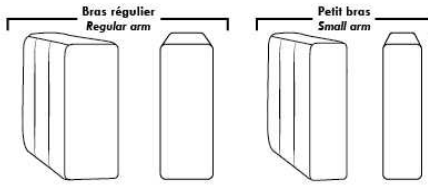

SEATTLE

OPTIMA

Spécifications | Specifications

☐ Appui-tête levé Headrest up
☐ Appui-tête baissé Headrest down
☐ Complètement incliné Fully reclined

(A) Hauteur complète 40" Total Height
(B) Hauteur appui-tête baissé 33" Height headrest down
(C) Hauteur du bras 24" Arm Height
(D) Hauteur du siège 19,5" Seat height
(E) Profondeur inclinée 65" Depth fully reclined
(F) Profondeur d'assise 20" ou/ or 22" Seat depth
(G) Profondeur appui-tête monté 36" Depth with headrest up

Siège 30" de large | 30" Seat Width

79" 70" 70" 61"
40" 095 096 097 021
96" 82" 82"
40" 234 167 168
44"
96" 82" 82"
44" 235 223 224
Allongé à rangement Bumper with storage
49" 40" 40" 31" 40" 40"
40" 017 175 176 177 173 62" 174
42"/44" Profondeur Depth
Incinable Motion Dos inclinable Push back
49" 40" 40" 31" 40" 40"
40" 165 169 170 171 230 62" 231
42"/44" Profondeur Depth
Allongé à rangement Bumper with storage
52" 52" 52" 52"
40" 178 179 221 222

Siège 23" de large | 23" Seat Width

65" 56" 56" 47"
40" 002 012 061 009
68" 68" 89" 89"
40" 086 045 048 024
44"
68" 68"
40" 186 187
Allongé à rangement Bumper with storage
42" 33" 33" 24" 33" 33"
40" 001 057 056 051 011 62" 005
42"/44" Profondeur Depth
45" 45"
40" 088 089
Incinable Motion Dos inclinable Push back
42" 33" 33" 24" 33" 33"
40" 044 041 042 071 232 62" 233
42"/44" Profondeur Depth
Allongé à rangement Bumper with storage
45" 45"
40" 188 189
89" 80" 80" 71"
40" 003 052 053 040

Autres | Others

Fauteuil berçant, pivotant et inclinable / **Swivel, rocking motion chair**

N'est pas un mécanisme protège-mur / Not a wall hugger mechanism

Dégagement mural: 16" / Wall clearance: 16"

Simple / Single: 30" H=42", 34", 19"

Double: 33" H=42", 34", 22"

Centre rond Wedge: 49" H=33", 49", 050

Coin carré Square corner: 44" H=40", 44", 055

Petit coin carré Small corner: 40" H=40", 40", 155

Pouf à rangement Storage ottoman: 30" H=17", 22", 124

Rangement à angle Wedge storage: 25" H=22", 35", 10", 159

Rangement droit Straight storage: 10" H=22", 35", 160

Petit rangement à angle Small Wedge storage: 20" H=22", 35", 10", 190

30" Populaires | Popular CONFIGURATIONS 23"

80" 111" 115" 115" 101" 101"
40" 169 170 169 171 174 62" 096 055 171 170 40" 041 042 90" 041 071 005 62" 012 055 071 042 101" 041 071 101" 89"
A B C D J K L M