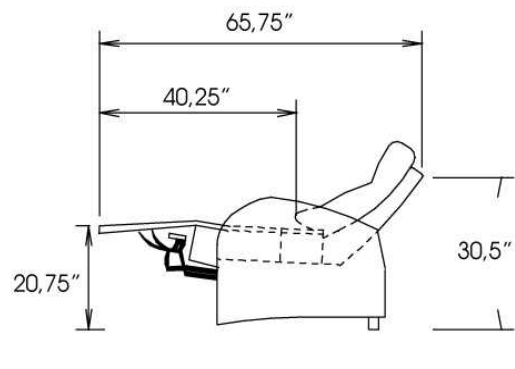

351

Toutes les dimensions indiquées sont au pouce près. Nos produits sont fabriqués à la main et des variations mineures peuvent survenir.
All dimensions indicated are to the nearest inch. Our product is hand-made and minor variations can occur.

R2011-09