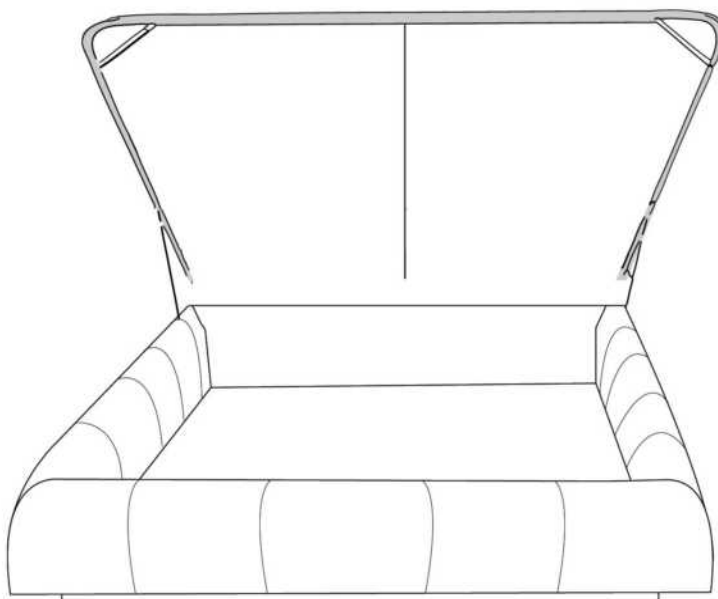

Lit avec rangement | *Bed with storage*

365 King | 366 Queen | 367 Double | 368 Simple/ *Single*

www.jaymar.ca

R: 2016-02