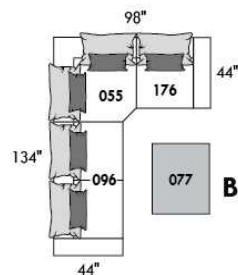

FASHION COLLECTION

FASHION I

COUSSINS PLEINE LARGEUR
FULL BACK CUSHIONS

831 34 x 7 x 19
832 24 x 6 x 10

FASHION II

COUSSINS CARRÉS - DOS APPARENT
SQUARE CUSHIONS - VISIBLE BACK

833 26 x 7 x 19
834 16 x 6 x 16

Mélanger & agencer!
Mix & Match!

Populaires | Popular CONFIGURATIONS

A

B

C

D