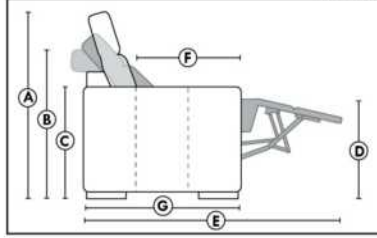

Spécifications | Specifications