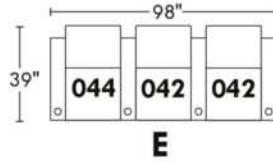

Configurations