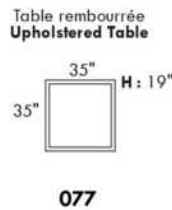

Hauteur complète 42" | Hauteur de siège 19"/20" | Hauteur devant bras 24" | Profondeur d'assise 21"
Total Height 42" | Seat Height 19"/20" | Arm Height 24" | Seat Depth 21"

SIÈGE 30" DE LARGE | 30" SEAT WIDTH

SIÈGE 22" DE LARGE | 22" SEAT WIDTH