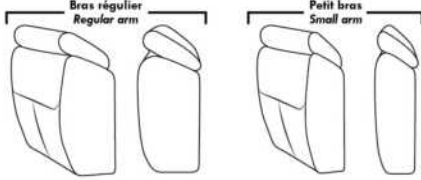

VENICE

OPTIMA

Spécifications | Specifications

☐ Appui-tête levé / Headrest up
☐ Appui-tête baissé / Headrest down
☐ Complètement incliné / Fully reclined

- (A) Hauteur complète 40" Total Height
- (B) Hauteur appui-tête baissé 33" Height headrest down
- (C) Hauteur du bras 22,5" Arm Height
- (D) Hauteur du siège 19,5" Seat height
- (E) Profondeur inclinée 65" Depth fully reclined
- (F) Profondeur d'assise 20" ou/ou 22" Seat depth
- (G) Profondeur appui-tête monté 36" Depth with headrest up

Siège 30" de large | 30" Seat Width

83" 72" 72" 61" 40" 095 096 097 021
96" 82" 82" 40" 44" 234 167 168
96" 44" 40" 235
82" 82" 40" 44" Allongé à rangement / Bumper with storage 223 224
53" 42" 42" 31" 42" 42" 40" 017 175 176 177 173 174 42"/44" Profondeur Depth
Inclinable / Motion 42" 42" 42" 31" 42" 42" 40" 165 169 170 171 230 231 42"/44" Profondeur Depth
Dos inclinable / Push back 52" 52" 40" 178 179 52" 52" 40" 221 222 Allongé à rangement / Bumper with storage

Siège 23" de large | 23" Seat Width

69" 58" 58" 47" 40" 002 012 061 009
68" 68" 89" 89" 40" 44" 086 045 048 024
68" 68" 40" 44" Allongé à rangement / Bumper with storage 186 187
46" 35" 35" 24" 35" 35" 40" 001 057 056 051 011 005 42"/44" Profondeur Depth
45" 45" 40" 088 089
Inclinable / Motion 46" 35" 35" 24" 35" 35" 40" 044 041 042 071 232 233 42"/44" Profondeur Depth
Allongé à rangement / Bumper with storage 45" 45" 40" 188 189
93" 82" 82" 71" 40" 003 052 053 040

Autres | Others

Fauteuil berçant, pivotant et inclinable / **Swivel, rocking motion chair**
N'est pas un mécanisme protège-mur / Not a wall hugger mechanism
Dégagement mural: 16" / Wall clearance: 16"

30" Populaires | Popular CONFIGURATIONS 23"

84" 115" 40" 169 170 169 171 174 62" A B
116" 40" 169 171 235 96" D
116" 16" 096 055 171 170 C
70" 40" 041 042 J
94" 62" 041 071 005 K
102" 102" 012 055 071 042 L
103" 89" 041 071 024 M