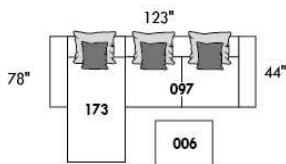

FASHION COLLECTION

FASHION I

COUSSINS PLEINE LARGEUR
FULL BACK CUSHIONS

831 34 x 7 x 19
832 24 x 6 x 10

FASHION II

COUSSINS CARRÉS - DOS APPARENT
SQUARE CUSHIONS - VISIBLE BACK

833 26 x 7 x 19
834 16 x 6 x 16

Mélanger & agencer!
Mix & Match!

Populaires | Popular CONFIGURATIONS

A

B

C

D