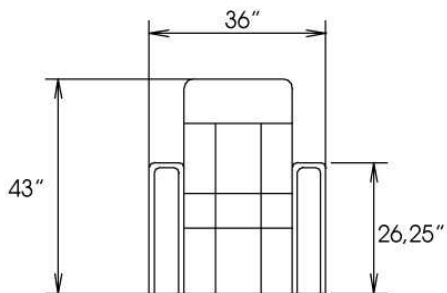

351

Toutes les dimensions indiquées sont au pouce près. Nos produits sont fabriqués à la main et des variations mineures peuvent survenir.
All dimensions indicated are to the nearest inch. Our product is hand-made and minor variations can occur.

R2011-09