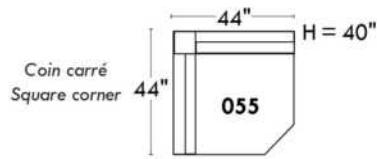

Autres | Others