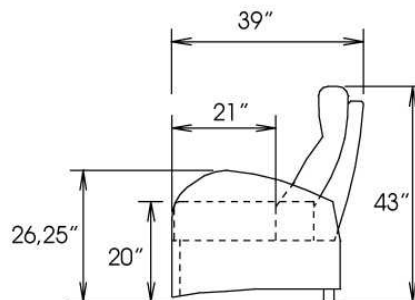

351

Toutes les dimensions indiquées sont au pouce près. Nos produits sont fabriqués à la main et des variations mineures peuvent survenir.
All dimensions indicated are to the nearest inch. Our product is hand-made and minor variations can occur.

R2011-09