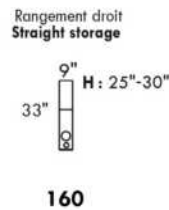

Hauteur complète 42" | Hauteur de siège 19"/20" | Hauteur devant bras 24" | Profondeur d'assise 21"
Total Height 42" | Seat Height 19"/20" | Arm Height 24" | Seat Depth 21"

SIÈGE 30" DE LARGE | 30" SEAT WIDTH

SIÈGE 22" DE LARGE | 22" SEAT WIDTH