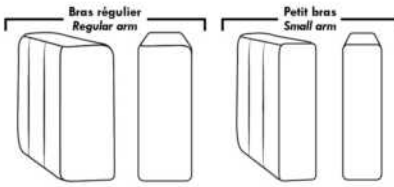

BRUXELLES

OPTIMA