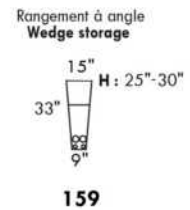

Hauteur complète 42" | Hauteur de siège 19"/20" | Hauteur devant bras 24" | Profondeur d'assise 21"
Total Height 42" | Seat Height 19"/20" | Arm Height 24" | Seat Depth 21"

SIÈGE 30" DE LARGE | 30" SEAT WIDTH

SIÈGE 22" DE LARGE | 22" SEAT WIDTH