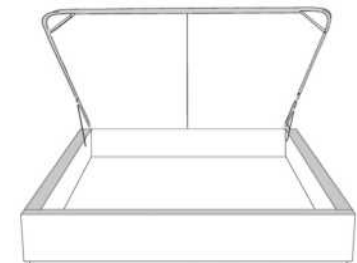

Avec rangement | With Storage
430-431-432-433