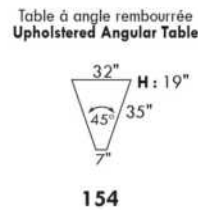

Hauteur complète 42" | Hauteur de siège 19"/20" | Hauteur devant bras 24" | Profondeur d'assise 21"
Total Height 42" | Seat Height 19"/20" | Arm Height 24" | Seat Depth 21"

SIÈGE 30" DE LARGE | 30" SEAT WIDTH

SIÈGE 22" DE LARGE | 22" SEAT WIDTH