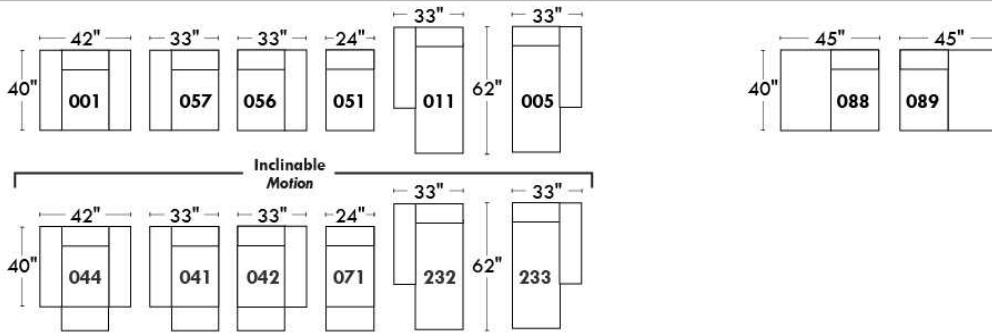

Autres | Others

Siège 23" de large | 23" Seat Width

Fauteuil berçant, pivotant et inclinable
Swivel rocking motion chair

Autres | Others

MONTE-CARLO

Features: Adjustable headrest included with all items (2 with square corner). Stitching: French Stitch. In fabric: small thread & in Leather: Large flat thread. Memory foam in arms & seat cushions. Lounge Chair Reclining Back items with "Push Back" mechanism. Cupholder N/A with this style.