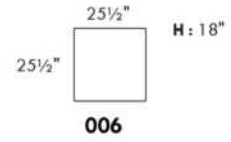

SURF

Hauteur complète 36" | Hauteur de siège 22" | Hauteur devant bras 28½" | Profondeur d'assise 21½"
Total Height 36" | Seat Height 22" | Arm Height 28½" | Seat Depth 21½"

www.jaymar.ca