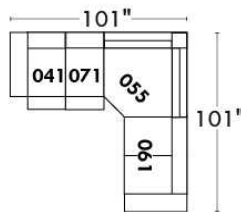

Autres | Others