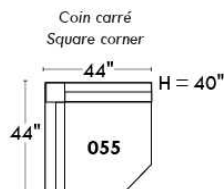

Autres | Others