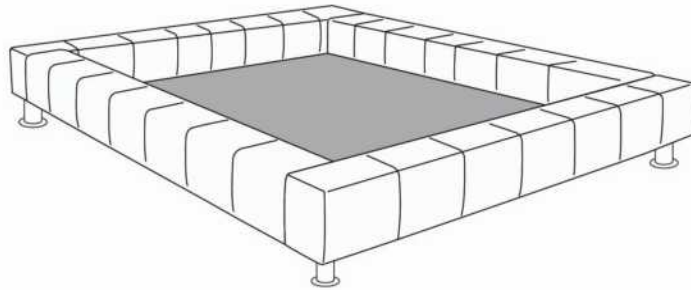

BRIDGE

Lit bridge *Bed items*

Base de Lit/*Bed base*

372 California King (US only/*seulement*) | 380 King | 360 Queen | 314 Simple/*Single*