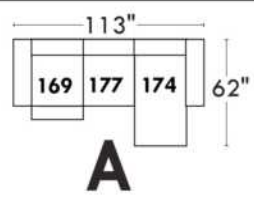

Autres | Others