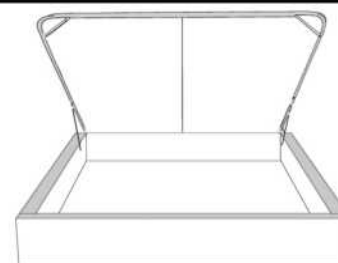

Avec rangement | With Storage
430-431-432-433