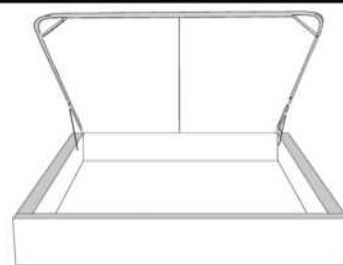

Avec rangement | With Storage
430-431-432-433