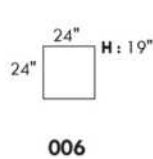

Hauteur complète 42" | Hauteur de siège 19"/20" | Hauteur devant bras 24" | Profondeur d'assise 21"
Total Height 42" | Seat Height 19"/20" | Arm Height 24" | Seat Depth 21"

SIÈGE 30" DE LARGE | 30" SEAT WIDTH

SIÈGE 22" DE LARGE | 22" SEAT WIDTH