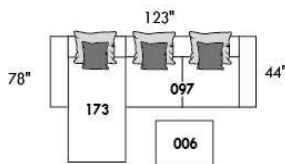

FASHION COLLECTION

FASHION I

COUSSINS PLEINE LARGEUR
FULL BACK CUSHIONS

831 34 x 7 x 19
832 24 x 6 x 10

FASHION II

COUSSINS CARRÉS - DOS APPARENT
SQUARE CUSHIONS - VISBLE BACK

833 26 x 7 x 19
834 16 x 6 x 16

Mélanger & agencer!
Mix & Match!

Populaires | Popular CONFIGURATIONS