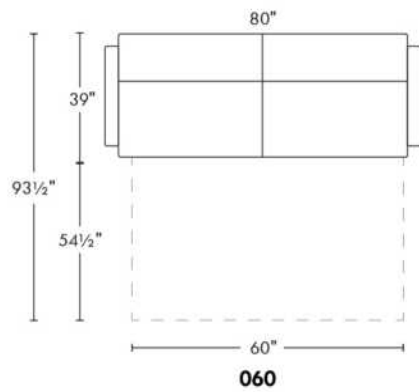

SURF

Hauteur complète 36" | Hauteur de siège 22" | Hauteur devant bras 28½" | Profondeur d'assise 21½"
Total Height 36" | Seat Height 22" | Arm Height 28½" | Seat Depth 21½"

www.jaymar.ca