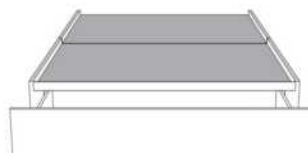

Rangement à tiroir frontal
With Front Drawer
540-541-542
Base lit simple N/D | Single base N/A