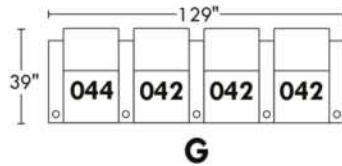

Configurations