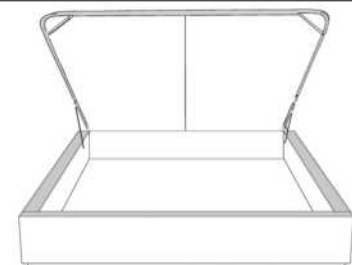

Avec rangement | With Storage
430-431-432-433