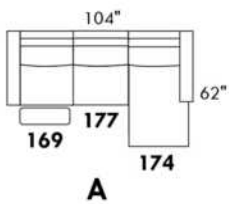

www.jaymar.ca
Toutes les dimensions indiquées sont au pouce près. Nos produits sont fabriqués à la main et des variations mineures peuvent survenir.
All dimensions indicated are to the nearest inch. Our product is hand-made and minor variations can occur.