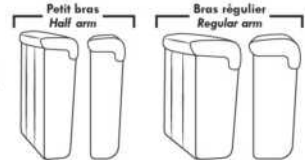

Items avec siège de 30" | Items with 30" seat

Spécifications | Specifications

- ☐ Appui-tête levé / Headrest up
- ☐ Appui-tête baissé / Headrest down
- ☐ Complètement incliné / Fully reclined
- **(A)** Hauteur complète 40" / Total Height
- **(B)** Hauteur appui-tête baissé 33" / Height headrest down
- **(C)** Hauteur du bras 24" / Arm Height
- **(D)** Hauteur du siège 19,5" / Seat height
- **(E)** Profondeur incliné 65" / Depth fully reclined
- **(F)** Profondeur d'assise 20" ou/ou 22" / Seat depth

Autres | Others

www.jaymar.ca

Toutes les dimensions indiquées sont au pouce près. Nos produits sont fabriqués à la main et des variations mineures peuvent survenir. All dimensions indicated are to the nearest inch. Our product is hand-made and minor variations can occur.