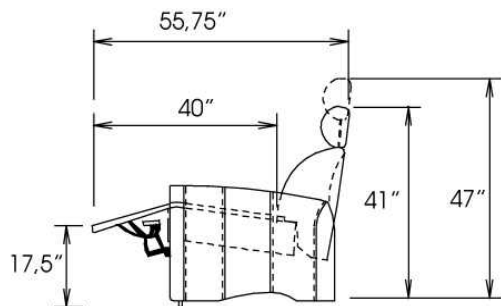

352

Toutes les dimensions indiquées sont au pouce près. Nos produits sont fabriqués à la main et des variations mineures peuvent survenir.
All dimensions indicated are to the nearest inch. Our product is hand-made and minor variations can occur.

RZ011-09