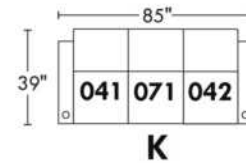

Configurations