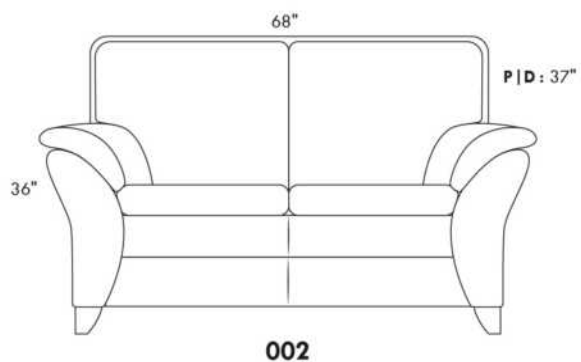

GARBO

Hauteur de siège 18" | Hauteur devant bras 27" | Profondeur d'assise 21"
Seat Height 18" | Arm Height 27" | Seat Depth 21"

www.jaymar.ca