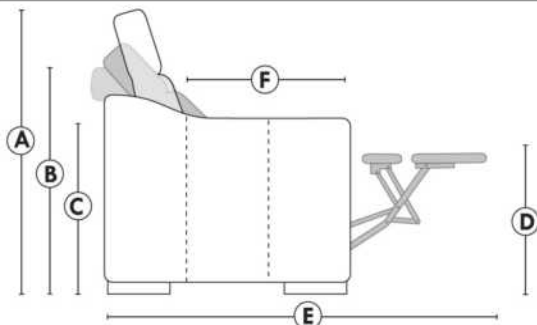

Spécifications | Specifications