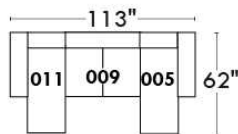

Autres | Others