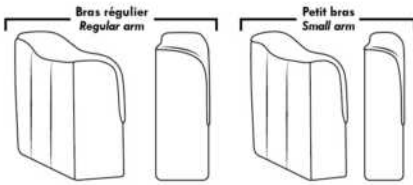

BROOKLYN

OPTIMA

Spécifications | Specifications

☐ Appui-tête levé / Headrest up
☐ Appui-tête baissé / Headrest down
☐ Complètement incliné / Fully reclined

(A) Hauteur complète 40" / Total Height
(B) Hauteur appui-tête baissé 33" / Height headrest down
(C) Hauteur du bras 24" / Arm Height
(D) Hauteur du siège 19,5" / Seat height
(E) Profondeur inclinée 65" / Depth fully reclined
(F) Profondeur d'assise 20" ou/ou 22" / Seat depth
(G) Profondeur appui-tête monté 36" / Depth with headrest up

Siège 30" de large | 30" Seat Width

80" 71" 71" 61"
40" 095 096 097 021
96" 82" 82"
40" 234 167 168
44"
96" 82" 82"
44" 235 223 224
Allongé à rangement / Bumper with storage
50" 41" 41" 31" 41" 41"
40" 017 175 176 177 173 62" 174
42"/44" Profondeur Depth
Inclinable / Motion 165 169 170 171 230 62" 231
40" 42"/44" Profondeur Depth
Dos inclinable / Push back
Allongé à rangement / Bumper with storage
52" 52" 52" 52"
40" 178 179 221 222

Siège 23" de large | 23" Seat Width

66" 57" 57" 47"
40" 002 012 061 009
68" 68" 89" 89"
40" 086 045 048 024
44"
68" 68"
40" 186 187
Allongé à rangement / Bumper with storage
43" 34" 34" 24" 34" 34"
40" 001 057 056 051 011 62" 005
42"/44" Profondeur Depth
Inclinable / Motion 044 041 042 071 232 62" 233
40" 42"/44" Profondeur Depth
Dos inclinable / Push back
Allongé à rangement / Bumper with storage
45" 45"
40" 088 089 188 189
90" 81" 81" 71"
40" 003 052 053 040

Autres | Others

Fauteuil berçant, pivotant et inclinable / **Swivel, rocking motion chair**
N'est pas un mécanisme protège-mur / Not a wall hugger mechanism
Dégagement mural: 16" / Wall clearance: 16"

Simple / Single: 30" H = 42", 34" 043, -19"
Double: 33" H = 42", 34" 163, -22"

Centre rond / Wedge: 49" H = 33", 49" 050
Coin carré / Square corner: 44" H = 40", 44" 055
Petit coin carré / Small corner: 40" H = 40", 40" 155
Pouf à rangement / Storage ottoman: 30" H = 17", 22" 124
Rangement à angle / Wedge storage: 25" H = 22", 35" 159, 10"
Rangement droit / Straight storage: 10" H = 22", 35" 160
Petit rangement à angle / Small Wedge storage: 20" H = 22", 35" 190, 10"

30" Populaires | Popular CONFIGURATIONS 23"

81" 113" 116" 116" 102" 102"
40" 169 170 169 171 174 62" 096 055 171 170 116" 116"
40" 169 171 235 96" 40" 041 042 92" 041 071 005 62" 102" 012 055 071 042 102" 102"
40" 041 071 89" 041 071 024

Nos produits sont fabriqués à la main et des variations mineures peuvent survenir.
Our product is hand-made and minor variations can occur.