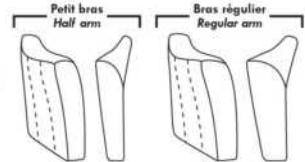

Items avec siège de 30" | Items with 30" seat

Spécifications | Specifications

- ☐ Appui-tête levé / Headrest up
- ☐ Appui-tête baissé / Headrest down
- ☐ Complètement incliné / Fully reclined
- (A) Hauteur complète 40" / Total Height
- (B) Hauteur appui-tête baissé 33" / Height headrest down
- (C) Hauteur du bras 23" / Arm Height
- (D) Hauteur du siège 19,5" / Seat height
- (E) Profondeur incliné 65" / Depth fully reclined
- (F) Profondeur d'assise 20" ou/ou 22" / Seat depth

Autres | Others

www.jaymar.ca

Toutes les dimensions indiquées sont au pouce près. Nos produits sont fabriqués à la main et des variations mineures peuvent survenir. All dimensions indicated are to the nearest inch. Our product is hand-made and minor variations can occur.