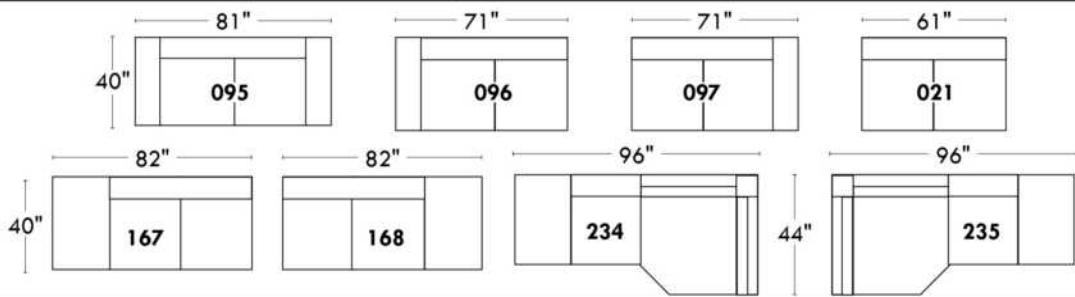

Items avec siège de 30" | Items with 30" seat