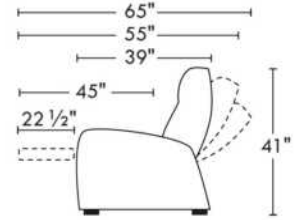

42444

home
theatre series

Hauteur avant bras : 24"
Hauteur siège : 18"
Profondeur d'assise : 22 1/2"
Arm Height : 24"
Seat Height : 18"
Seat Depth : 22 1/2"

Configurations