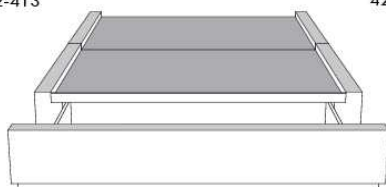

Rangement à tiroir frontal
With Front Drawer
440-441-442
Base lit simple N/D | Single base N/A