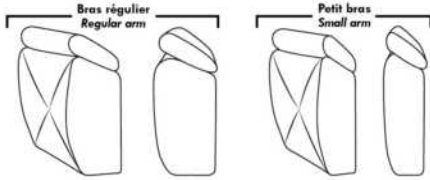

SORRENTO

OPTIMA