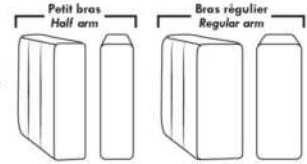

Items avec siège de 23" | Items with 23" seat

Fauteuil berçant, pivotant et inclinable
Swivel rocking motion chair

Simple: 30" wide, 34" high, H = 42", Bras | Arm 5 1/2", -19"

Double: 33" wide, 34" high, H = 42", Bras | Arm 5 1/2", -22"

Autres | Others