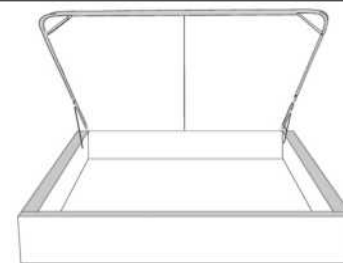

Avec rangement | With Storage
430-431-432-433