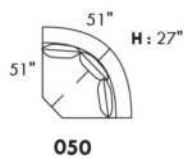

Hauteur complète 42" | Hauteur de siège 19"/20" | Hauteur devant bras 24" | Profondeur d'assise 21"
Total Height 42" | Seat Height 19"/20" | Arm Height 24" | Seat Depth 21"

SIÈGE 30" DE LARGE | 30" SEAT WIDTH

SIÈGE 22" DE LARGE | 22" SEAT WIDTH