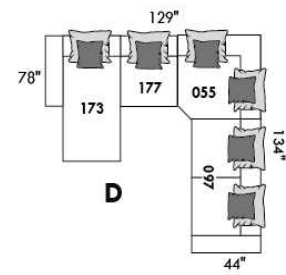

FASHION COLLECTION

FASHION I

COUSSINS PLEINE LARGEUR
FULL BACK CUSHIONS

831 34 x 7 x 19
832 24 x 6 x 10

FASHION II

COUSSINS CARRÉS - DOS APPARENT
SQUARE CUSHIONS - VISIBLE BACK

833 26 x 7 x 19
834 16 x 6 x 16

Mélanger & agencer!
Mix & Match!

Populaires | Popular CONFIGURATIONS

A

B

C

D