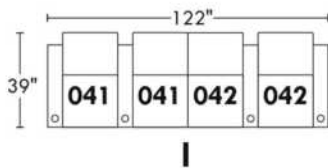

Configurations