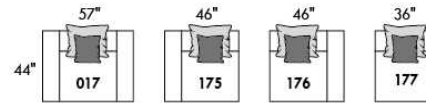

FASHION II

COUSSINS CARRÉS - DOS APPARENT
SQUARE CUSHIONS - VISIBLE BACK

833 26 x 7 x 19
834 16 x 6 x 16