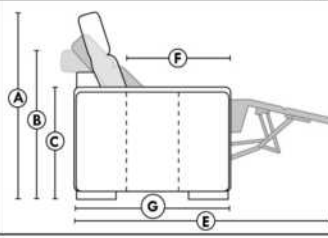

Spécifications | Specifications