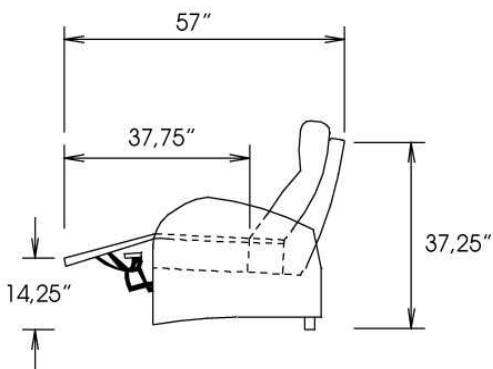

351

Toutes les dimensions indiquées sont au pouce près. Nos produits sont fabriqués à la main et des variations mineures peuvent survenir.
All dimensions indicated are to the nearest inch. Our product is hand-made and minor variations can occur.

R2011-09