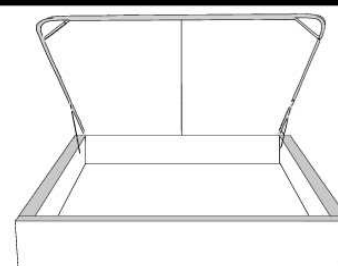

Avec rangement | With Storage
430-431-432-433