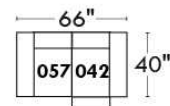

Autres | Others