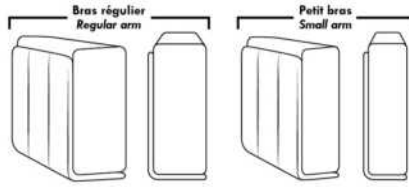

BERLIN

OPTIMA

Spécifications | Specifications

☐ Appui-tête levé / Headrest up
☒ Appui-tête baissé / Headrest down
☒ Complètement incliné / Fully reclined

(A) Hauteur complète 40" Total Height
(B) Hauteur appui-tête baissé 33" Height headrest down
(C) Hauteur du bras 24" Arm Height
(D) Hauteur du siège 19,5" Seat height
(E) Profondeur inclinée 65" Depth fully reclined
(F) Profondeur d'assise 20" ou/ou 22" Seat depth
(G) Profondeur appui-tête monté 36" Depth with headrest up

Siège 30" de large | 30" Seat Width

82" 72" 72" 61"
40" 095 096 097 021
96" 82" 82"
40" 234 167 168
44"
96" 82" 82"
44" 235 223 224
Allongé à rangement / Bumper with storage
42" 42"
40" 017 175 176 177 173 174
42"/44" Profondeur Depth
Inclinable / Motion 42" 42" 31" 42" 42"
40" 165 169 170 171 230 231
42"/44" Profondeur Depth
Dos inclinable / Push back
Allongé à rangement / Bumper with storage
52" 52" 52" 52"
40" 178 179 221 222

Siège 23" de large | 23" Seat Width

68" 58" 58" 47"
40" 002 012 061 009
68" 68" 89" 89"
40" 086 045 048 024
44"
68" 68"
40" 186 187
Allongé à rangement / Bumper with storage
45" 35" 35" 24" 35" 35"
40" 001 057 056 051 011 005
42"/44" Profondeur Depth
45" 45"
40" 088 089
Inclinable / Motion 45" 35" 35" 24" 35" 35"
40" 044 041 042 071 232 233
42"/44" Profondeur Depth
Dos inclinable / Push back
Allongé à rangement / Bumper with storage
45" 45"
40" 188 189
92" 82" 82" 71"
40" 003 052 053 040

Autres | Others

Fauteuil berçant, pivotant et inclinable / **Swivel, rocking motion chair**
N'est pas un mécanisme protège-mur / Not a wall hugger mechanism
Dégagement mural: 16" / Wall clearance: 16"

Centre rond / Wedge: 49" H = 33" 050
Coin carré / Square corner: 44" H = 40" 055
Petit coin carré / Small corner: 40" H = 40" 155
Pouf à rangement / Storage ottoman: 30" H = 17" 124
Rangement à angle / Wedge storage: 25" H = 22" 159
Rangement droit / Straight storage: 10" H = 22" 160
Petit rangement à angle / Small Wedge storage: 20" H = 22" 190

30" Populaires | Popular CONFIGURATIONS 23"

84" 115" 116" 116" 102" 103"
40" 169 170 169 171 174 096 055 041 042 041 071 005 012 055 071 042 041 071 024
62" 62" 102" 89"
40" 169 171 235 171 170 170 102"

Nos produits sont fabriqués à la main et des variations mineures peuvent survenir. Our product is hand-made and minor variations can occur.