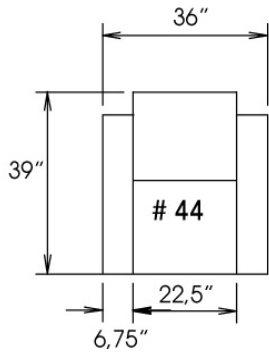

352

Toutes les dimensions indiquées sont au pouce près. Nos produits sont fabriqués à la main et des variations mineures peuvent survenir.
All dimensions indicated are to the nearest inch. Our product is hand-made and minor variations can occur.

RZ011-09