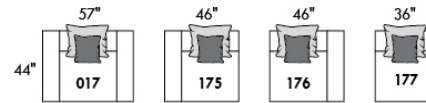

Mélanger & agencer!
Mix & Match!

Populaires | Popular CONFIGURATIONS