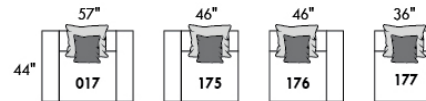

FASHION II

COUSSINS CARRÉS - DOS APPARENT
SQUARE CUSHIONS - VISBLE BACK

833 26 x 7 x 19
834 16 x 6 x 16