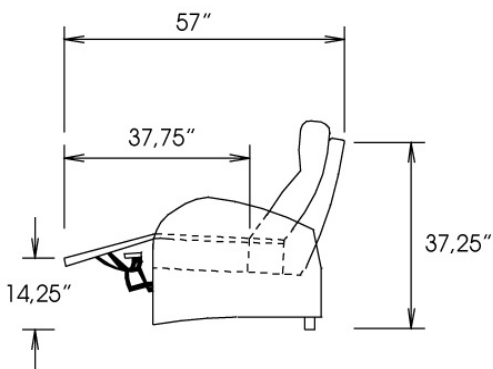

351

Toutes les dimensions indiquées sont au pouce près. Nos produits sont fabriqués à la main et des variations mineures peuvent survenir.
All dimensions indicated are to the nearest inch. Our product is hand-made and minor variations can occur.

R2011-09