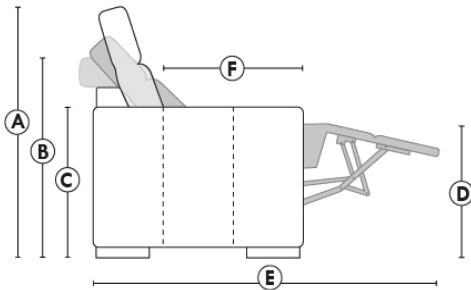

Spécifications | Specifications

- ☐ Appui-tête levé / Headrest up
- ☐ Appui-tête baissé / Headrest down
- ☐ Complètement incliné / Fully reclined

- (A) Hauteur complète 39" / Total Height
- (B) Hauteur appui-tête baissé 30" / Height headrest down
- (C) Hauteur du bras 24" / Arm Height
- (D) Hauteur du siège 19,5" / Seat height
- (E) Profondeur inclinée 63" / Depth fully reclined
- (F) Profondeur d'assise 20" / Seat depth

Autres | Others