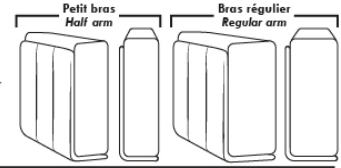

Siège 23" de large | 23" Seat Width

Fauteuil berçant, pivotant et inclinable
Swivel rocking motion chair

Autres | Others