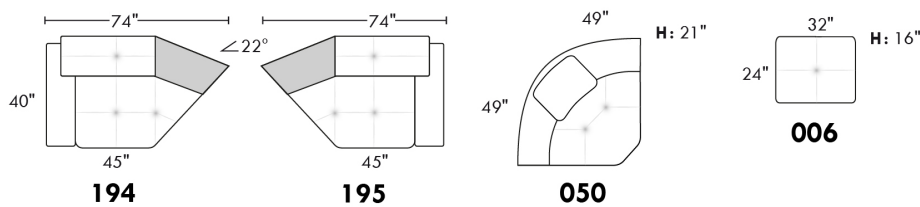

TOULOUSE

Hauteur complète 28"/35" | Hauteur de siège 16½" | Hauteur devant bras 21" | Profondeur d'assise 23"
Total Height 28"/35" | Seat Height 16½" | Arm Height 21" | Seat Depth 23"