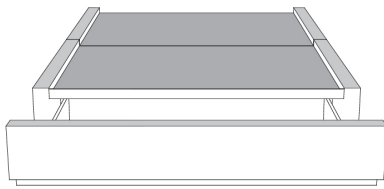

Rangement à tiroir frontal
With Front Drawer
440-441

Base lit simple N/D | Single base N/A