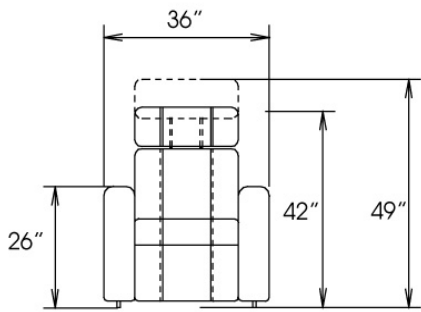

352

Toutes les dimensions indiquées sont au pouce près. Nos produits sont fabriqués à la main et des variations mineures peuvent survenir.
All dimensions indicated are to the nearest inch. Our product is hand-made and minor variations can occur.

RZ011-09