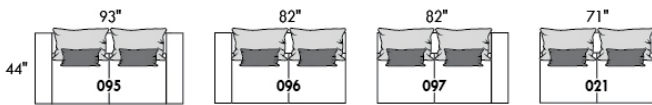

FASHION COLLECTION

FASHION I

COUSSINS PLEINE LARGEUR
FULL BACK CUSHIONS

831 34 x 7 x 19
832 24 x 6 x 10

FASHION II

COUSSINS CARRÉS - DOS APPARENT
SQUARE CUSHIONS - VISBLE BACK

833 26 x 7 x 19
834 16 x 6 x 16