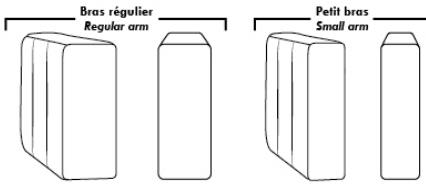

SEATTLE

OPTIMA

Spécifications | Specifications

☐ Appui-tête levé Headrest up
☐ Appui-tête baissé Headrest down
☐ Complètement incliné Fully reclined

(A) Hauteur complète 40" Total Height
(B) Hauteur appui-tête baissé 33" Height headrest down
(C) Hauteur du bras 24" Arm Height
(D) Hauteur du siège 19,5" Seat height
(E) Profondeur inclinée 65" Depth fully reclined
(F) Profondeur d'assise 20" ou/ or 22" Seat depth
(G) Profondeur appui-tête monté 36" Depth with headrest up

Siège 30" de large | 30" Seat Width

79" 70" 70" 61"
40" 095 096 097 021
96" 82" 82"
40" 234 167 168
44"
96" 82" 82"
44" 235 223 224
Allongé à rangement Bumper with storage
49" 40" 40" 31" 40" 40"
40" 017 175 176 177 173 62" 174
42"/44" Profondeur Depth
Incinable Motion Dos inclinable Push back
49" 40" 40" 31" 40" 40"
40" 165 169 170 171 230 62" 231
42"/44" Profondeur Depth
Allongé à rangement Bumper with storage
52" 52" 52" 52"
40" 178 179 221 222

Siège 23" de large | 23" Seat Width

65" 56" 56" 47"
40" 002 012 061 009
68" 68" 89" 89"
40" 086 045 048 024
44"
68" 68"
40" 186 187
Allongé à rangement Bumper with storage
42" 33" 33" 24" 33" 33"
40" 001 057 056 051 011 62" 005
42"/44" Profondeur Depth
45" 45"
40" 088 089
Incinable Motion Dos inclinable Push back Allongé à rangement Bumper with storage
42" 33" 33" 24" 33" 33"
40" 044 041 042 071 232 62" 233
42"/44" Profondeur Depth
45" 45"
40" 188 189
89" 80" 80" 71"
40" 003 052 053 040

Autres | Others

Fauteuil berçant, pivotant et inclinable / **Swivel, rocking motion chair**

N'est pas un mécanisme protège-mur / Not a wall hugger mechanism

Dégagement mural: 16" / Wall clearance: 16"

Simple / Single: 30" H=42", 34", 19"

Double: 33" H=42", 34", 22"

Centre rond Wedge: 49" H=33", 49", 050

Coin carré Square corner: 44" H=40", 44", 055

Petit coin carré Small corner: 40" H=40", 40", 155

Pouf à rangement Storage ottoman: 30" H=17", 22", 124

Rangement à angle Wedge storage: 25" H=22", 35", 10", 159

Rangement droit Straight storage: 10" H=22", 35", 160

Petit rangement à angle Small Wedge storage: 20" H=22", 35", 10", 190

30" Populaires | Popular CONFIGURATIONS 23"

80" 111" 115" 115" 101" 101"
40" 169 170 169 171 174 62" 096 055 041 042 90" 041 071 005 62" 012 055 101" 041 071 89"
40" 169 171 235 115" 171 170 101" 071 042

Nos produits sont fabriqués à la main et des variations mineures peuvent survenir. Our product is hand-made and minor variations can occur.