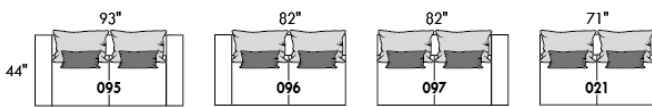

FASHION COLLECTION

FASHION I

COUSSINS PLEINE LARGEUR
FULL BACK CUSHIONS

831 34 x 7 x 19
832 24 x 6 x 10

FASHION II

COUSSINS CARRÉS - DOS APPARENT
SQUARE CUSHIONS - VISBLE BACK

833 26 x 7 x 19
834 16 x 6 x 16