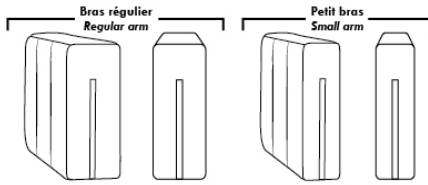

MONTEREY

OPTIMA

Spécifications | Specifications

☐ Appui-tête levé / Headrest up
☐ Appui-tête baissé / Headrest down
☐ Complètement incliné / Fully reclined

(A) Hauteur complète 40" / Total Height
(B) Hauteur appui-tête baissé 33" / Height headrest down
(C) Hauteur du bras 24" / Arm Height
(D) Hauteur du siège 19,5" / Seat height
(E) Profondeur inclinée 65" / Depth fully reclined
(F) Profondeur d'assise 20" ou/ou 22" / Seat depth
(G) Profondeur appui-tête monté 36" / Depth with headrest up

Siège 30" de large | 30" Seat Width

79" 40" 095
70" 40" 096
70" 40" 097
61" 40" 021
96" 40" 234
44" 40" 167
82" 40" 168
96" 44" 235
82" 40" 223
82" 40" 224
49" 40" 017
40" 40" 175
40" 40" 176
31" 40" 177
40" 62" 173
40" 42"/44" Profondeur Depth 174
49" 40" 165
40" 40" 169
40" 40" 170
31" 40" 171
40" 62" 230
40" 42"/44" Profondeur Depth 231
52" 40" 178
52" 40" 179
52" 40" 221
52" 40" 222

Siège 23" de large | 23" Seat Width

66" 40" 002
57" 40" 012
57" 40" 061
47" 40" 009
68" 40" 086
68" 40" 045
89" 40" 048
89" 44" 024
68" 40" 186
68" 40" 187
43" 40" 001
34" 40" 057
34" 40" 056
24" 40" 051
34" 62" 011
34" 42"/44" Profondeur Depth 005
45" 40" 088
45" 40" 089
43" 40" 044
34" 40" 041
34" 40" 042
24" 40" 071
34" 62" 232
34" 42"/44" Profondeur Depth 233
45" 40" 188
45" 40" 189
90" 40" 003
81" 40" 052
81" 40" 053
71" 40" 040

Autres | Others

Fauteuil berçant, pivotant et inclinable / **Swivel, rocking motion chair**
N'est pas un mécanisme protège-mur / Not a wall hugger mechanism
Dégagement mural: 16" / Wall clearance: 16"

Simple / Single: 32" H=42", 34" 043, 19"
Double: 35" H=42", 34" 163, 22"

Centre rond / Wedge: 49" H=33", 49" 050
Coin carré / Square corner: 44" H=40", 44" 055
Petit coin carré / Small corner: 40" H=40", 40" 155
Pouf à rangement / Storage ottoman: 30" H=17", 22" 124
Rangement à angle / Wedge storage: 25" H=22", 35" 159, 10"
Rangement droit / Straight storage: 10" H=22", 35" 160
Petit rangement à angle / Small Wedge storage: 20" H=22", 35" 190, 10"

30" Populaires | Popular CONFIGURATIONS 23"

80" 40" 169 170
111" 40" 169 171 174
115" 40" 096 055 171 170
115" 40" 169 171 235
66" 40" 041 042
90" 40" 041 071 005
101" 40" 012 055 071 042
101" 40" 041 071 024
89"