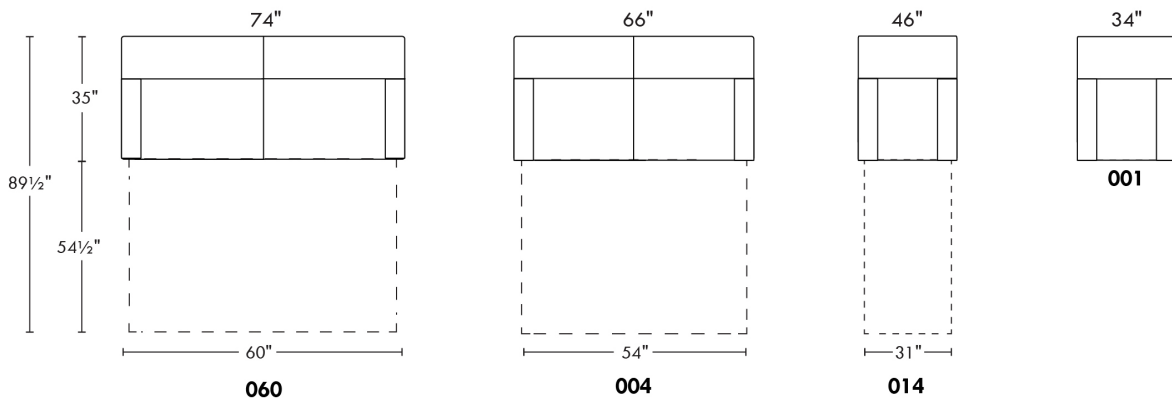

Hauteur complète 35" | Hauteur de siège 18" | Hauteur devant bras 25½" | Profondeur d'assise 21"
Total Height 35" | Seat Height 18" | Arm Height 25½" | Seat Depth 21"