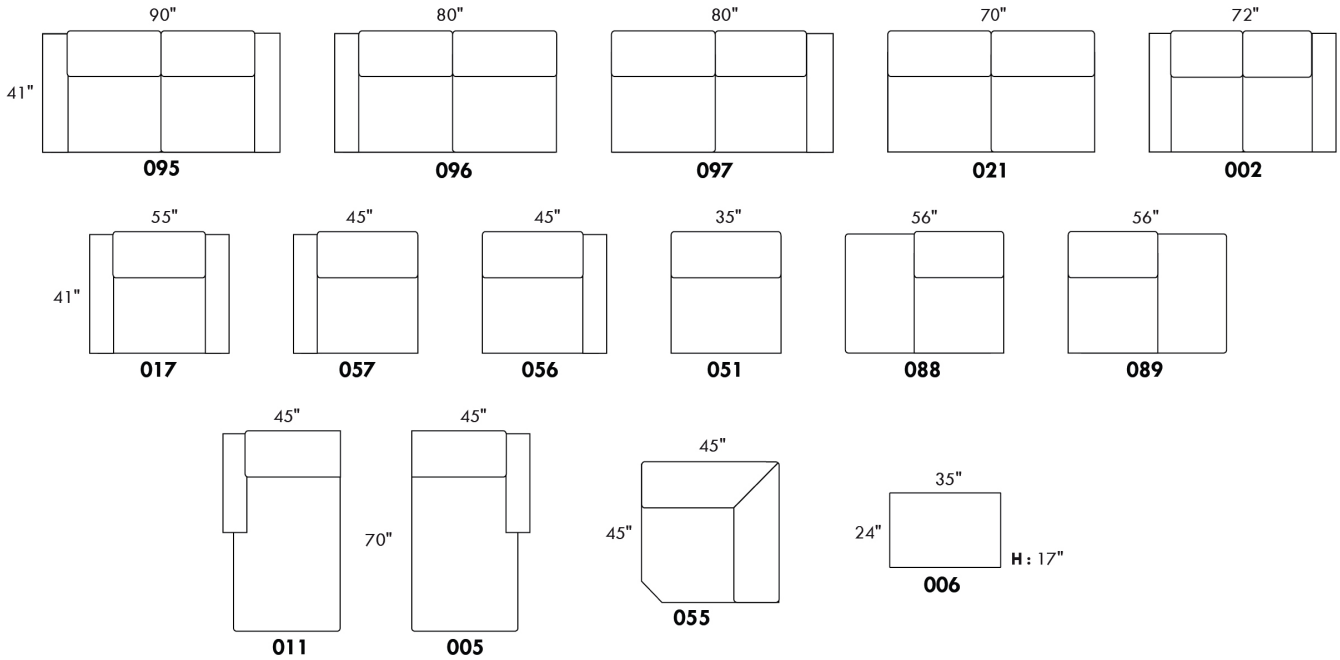

ECLIPSE

Hauteur complète 34" | Hauteur de siège 18" | Hauteur devant bras 24" | Profondeur d'assise 24"
Total Height 34" | Seat Height 18" | Arm Height 24" | Seat Depth 24"