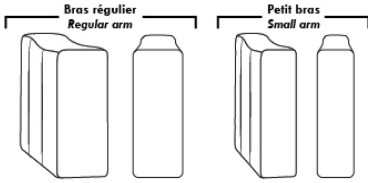

Spécifications | Specifications

☐ Appui-tête levé / Headrest up
☐ Appui-tête baissé / Headrest down
☐ Complètement incliné / Fully reclined

(A) Hauteur complète 40" / Total Height
(B) Hauteur appui-tête baissé 33" / Height headrest down
(C) Hauteur du bras 26" / Arm Height
(D) Hauteur du siège 19,5" / Seat height
(E) Profondeur inclinée 65" / Depth fully reclined
(F) Profondeur d'assise 20" ou/ou 22" / Seat depth
(G) Profondeur appui-tête monté 36" / Depth with headrest up

Siège 30" de large | 30" Seat Width

80" 71" 71" 61"
40" 095 096 097 021
96" 82" 82"
40" 234 167 168
44"
96" 82" 82"
44" 235 223 224
Allongé à rangement / Bumper with storage
51" 41" 41" 31" 41" 41"
40" 017 175 176 177 173 174
42"/44" Profondeur Depth
Incinable / Motion   Dos inclinable / Push back
51" 41" 41" 31" 41" 41"
40" 165 169 170 171 230 231
42"/44" Profondeur Depth
Allongé à rangement / Bumper with storage
52" 52" 52" 52"
40" 178 179 221 222

Siège 23" de large | 23" Seat Width

66" 57" 57" 47"
40" 002 012 061 009
68" 68" 89" 89"
40" 086 045 048 024
44"
68" 68"
40" 186 187
Allongé à rangement / Bumper with storage
44" 34" 34" 24" 34" 34"
40" 001 057 056 051 011 005
42"/44" Profondeur Depth
Incinable / Motion   Dos inclinable / Push back   Allongé à rangement / Bumper with storage
44" 34" 34" 24" 34" 34"
40" 044 041 042 071 232 233
42"/44" Profondeur Depth
45" 45"
40" 088 089
90" 81" 81" 71"
40" 003 052 053 040

Autres | Others

Fauteuil berçant, pivotant et inclinable / **Swivel, rocking motion chair**
N'est pas un mécanisme protège-mur / Not a wall hugger mechanism
Dégagement mural: 16" / Wall clearance: 16"

Centre rond / Wedge: 49" H=33" 050
Coin carré / Square corner: 44" H=40" 055
Petit coin carré / Small corner: 40" H=40" 155
Pouf à rangement / Storage ottoman: 30" H=17" 124
Rangement à angle / Wedge storage: 25" H=22" 159
Rangement droit / Straight storage: 10" H=22" 160
Petit rangement à angle / Small Wedge storage: 20" H=22" 190

30" Populaires | Popular CONFIGURATIONS 23"

82" 113" 62"
40" 169 170 169 171 174
A B
115" 115" 115"
40" 169 171 096 055 171 170
C
68" 92" 102" 102"
40" 041 042 041 071 005 012 055 071 042 041 071 024
J K L M

Nos produits sont fabriqués à la main et des variations mineures peuvent survenir. / Our product is hand-made and minor variations can occur.