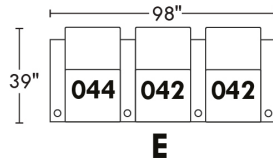

Configurations