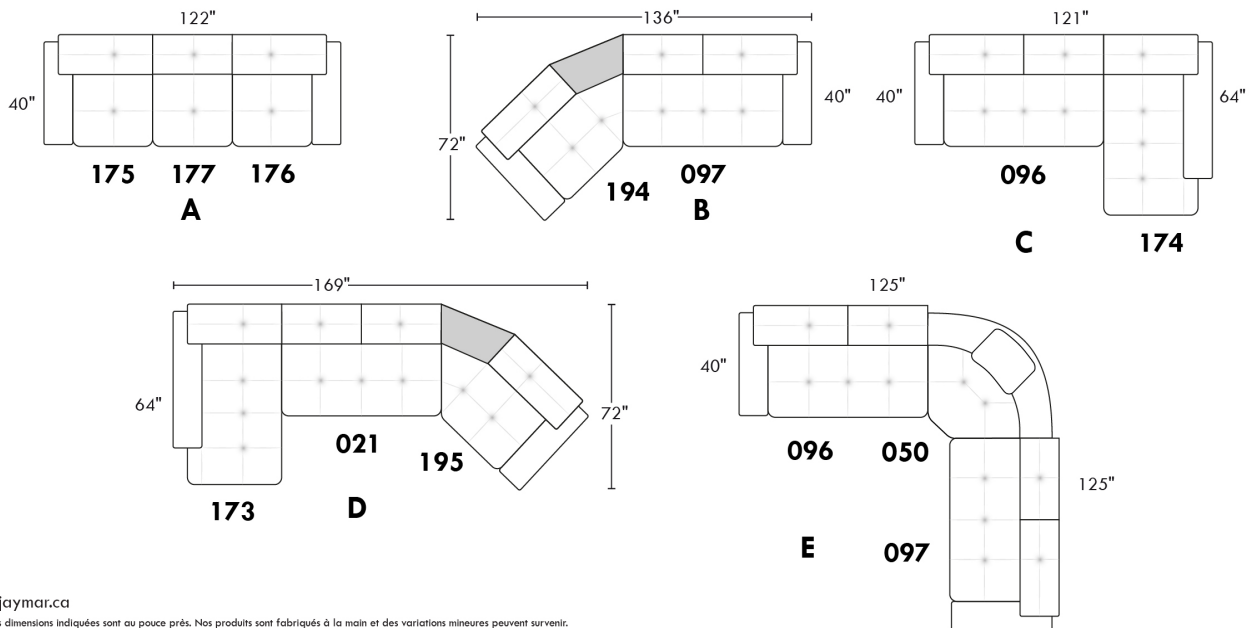

CONFIGURATIONS