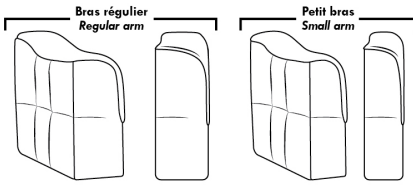

PORTLAND

OPTIMA

Spécifications | Specifications

☐ Appui-tête levé / Headrest up
☐ Appui-tête baissé / Headrest down
☐ Complètement incliné / Fully reclined

(A) Hauteur complète 40" / Total Height
(B) Hauteur appui-tête baissé 33" / Height headrest down
(C) Hauteur du bras 24" / Arm Height
(D) Hauteur du siège 19,5" / Seat height
(E) Profondeur inclinée 65" / Depth fully reclined
(F) Profondeur d'assise 20" ou/ou 22" / Seat depth
(G) Profondeur appui-tête monté 36" / Depth with headrest up

Siège 30" de large | 30" Seat Width

80" 71" 71" 61"
40" 40" 40" 40"
96" 82" 82"
44" 40" 40"
96" 82" 82"
44" 40" 40"
50" 41" 41" 31" 41" 41"
40" 40" 40" 40" 62" 42"/44" Profondeur Depth
50" 41" 41" 31" 41" 41"
40" 40" 40" 40" 62" 42"/44" Profondeur Depth
52" 52" 52" 52"
40" 40"

Siège 23" de large | 23" Seat Width

66" 57" 57" 47"
40" 40" 40" 40"
68" 68" 89" 89"
40" 40" 44" 44"
68" 68"
40" 40"
43" 34" 34" 24" 34" 34" 45" 45"
40" 40" 62" 42"/44" Profondeur Depth 40"
43" 34" 34" 24" 34" 34" 45" 45"
40" 40" 62" 42"/44" Profondeur Depth 40"
90" 81" 81" 71"
40" 40" 40" 40"

Autres | Others

Fauteuil berçant, pivotant et inclinable / **Swivel, rocking motion chair**
N'est pas un mécanisme protège-mur / Not a wall hugger mechanism
Dégagement mural: 16" / Wall clearance: 16"

Centre rond / Wedge: 49" H=33"
Coin carré / Square corner: 44" H=40"
Petit coin carré / Small corner: 40" H=40"
Pouf à rangement / Storage ottoman: 30" H=17"
Rangement à angle / Wedge storage: 25" H=22"
Rangement droit / Straight storage: 10" H=22"
Petit rangement à angle / Small Wedge storage: 20" H=22"

30" Populaires | Popular CONFIGURATIONS 23"

81" 113" 116" 116" 102" 102"
40" 40" 62" 62" 62" 62" 89"
A B C D J K L M

Nos produits sont fabriqués à la main et des variations mineures peuvent survenir. / Our product is hand-made and minor variations can occur.