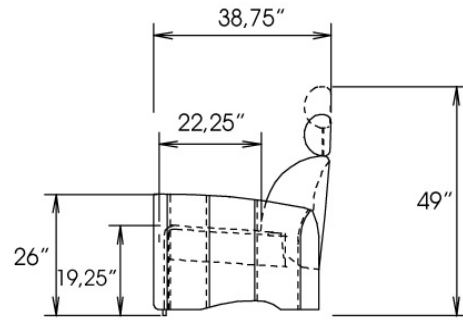

352

Toutes les dimensions indiquées sont au pouce près. Nos produits sont fabriqués à la main et des variations mineures peuvent survenir.
All dimensions indicated are to the nearest inch. Our product is hand-made and minor variations can occur.

RZ011-09