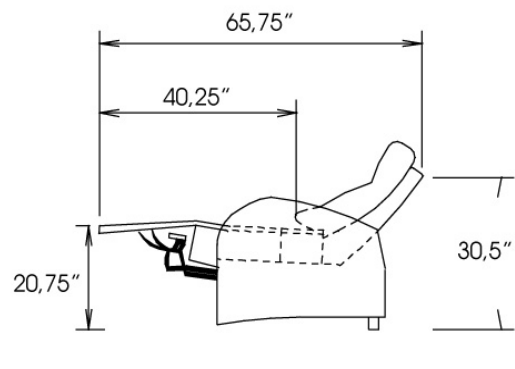

351

Toutes les dimensions indiquées sont au pouce près. Nos produits sont fabriqués à la main et des variations mineures peuvent survenir.
All dimensions indicated are to the nearest inch. Our product is hand-made and minor variations can occur.

R2011-09