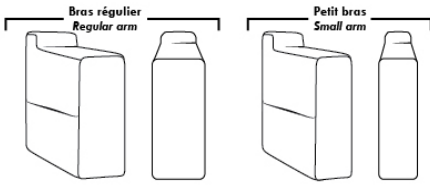

MALAGA

OPTIMA

Spécifications | Specifications

☐ Appui-tête levé / Headrest up
☐ Appui-tête baissé / Headrest down
☐ Complètement incliné / Fully reclined

(A) Hauteur complète 40" / Total Height
(B) Hauteur appui-tête baissé 33" / Height headrest down
(C) Hauteur du bras 24,5" / Arm Height
(D) Hauteur du siège 19,5" / Seat height
(E) Profondeur inclinée 65" / Depth fully reclined
(F) Profondeur d'assise 20" ou/ou 22" / Seat depth
(G) Profondeur appui-tête monté 36" / Depth with headrest up

Siège 30" de large | 30" Seat Width

81" 71" 71" 61"
40" 095 096 097 021
96" 82" 82"
40" 234 167 168
44"
96" 82" 82"
44" 235 223 224
Allongé à rangement / Bumper with storage
51" 41" 41" 31" 41" 41"
40" 017 175 176 177 173 174
42"/44" Profondeur Depth
Incinable / Motion   Dos inclinable / Push back
51" 41" 41" 31" 41" 41"
40" 165 169 170 171 230 231
42"/44" Profondeur Depth
Allongé à rangement / Bumper with storage
52" 52" 52" 52"
40" 178 179 221 222

Siège 23" de large | 23" Seat Width

67" 57" 57" 47"
40" 002 012 061 009
68" 68" 89" 89"
40" 086 045 048 024
44"
68" 68"
40" 186 187
Allongé à rangement / Bumper with storage
44" 44" 34" 34" 24" 34" 34"
40" 001 057 056 051 011 005
42"/44" Profondeur Depth
Incinable / Motion   Dos inclinable / Push back
44" 34" 34" 24" 34" 34"
40" 044 041 042 071 232 233
42"/44" Profondeur Depth
Allongé à rangement / Bumper with storage
45" 45"
40" 088 089 188 189
91" 81" 81" 71"
40" 003 052 053 040

Autres | Others

Fauteuil berçant, pivotant et inclinable / **Swivel, rocking motion chair**
N'est pas un mécanisme protège-mur / Not a wall hugger mechanism
Dégagement mural: 16" / Wall clearance: 16"

Centre rond / Wedge (050): 49" H=33"
Coin carré / Square corner (055): 44" H=40"
Petit coin carré / Small corner (155): 40" H=40"
Pouf à rangement / Storage ottoman (124): 30" H=17"
Rangement à angle / Wedge storage (159): 25" H=22"
Rangement droit / Straight storage (160): 10" H=22"
Petit rangement à angle / Small Wedge storage (190): 20" H=22"

30" Populaires | Popular CONFIGURATIONS 23"

82" 113" 115" 115" 102" 102"
40" 169 170 169 171 174 096 055 041 042 041 071 005 012 055 041 071
62" 115" 115" 102" 102"
40" 169 171 235 171 170 041 071 071 042 024
96" 102" 89"