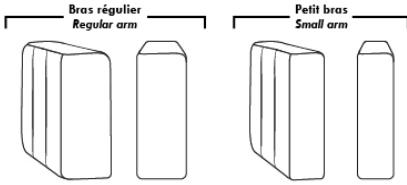

BUDAPEST

OPTIMA

Spécifications | Specifications

☐ Appui-tête levé / Headrest up
☐ Appui-tête baissé / Headrest down
☐ Complètement incliné / Fully reclined

(A) Hauteur complète 40" / Total Height
(B) Hauteur appui-tête baissé 33" / Height headrest down
(C) Hauteur du bras 24,5" / Arm Height
(D) Hauteur du siège 19,5" / Seat height
(E) Profondeur inclinée 65" / Depth fully reclined
(F) Profondeur d'assise 20" ou/ou 22" / Seat depth
(G) Profondeur appui-tête monté 36" / Depth with headrest up

Siège 30" de large | 30" Seat Width

Siège 23" de large | 23" Seat Width

Autres | Others

Fauteuil berçant, pivotant et inclinable / **Swivel, rocking motion chair**
N'est pas un mécanisme protège-mur / Not a wall hugger mechanism
Dégagement mural: 16" / Wall clearance: 16"

30" Populaires | Popular CONFIGURATIONS 23"