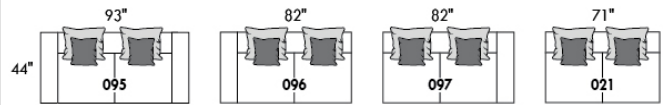

FASHION COLLECTION

FASHION I

COUSSINS PLEINE LARGEUR
FULL BACK CUSHIONS

831 34 x 7 x 19
832 24 x 6 x 10

FASHION II

COUSSINS CARRÉS - DOS APPARENT
SQUARE CUSHIONS - VISBLE BACK

833 26 x 7 x 19
834 16 x 6 x 16