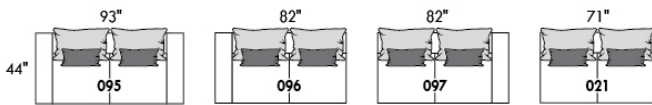

FASHION COLLECTION

FASHION I

COUSSINS PLEINE LARGEUR
FULL BACK CUSHIONS

831 34 x 7 x 19
832 24 x 6 x 10

FASHION II

COUSSINS CARRÉS - DOS APPARENT
SQUARE CUSHIONS - VISBLE BACK

833 26 x 7 x 19
834 16 x 6 x 16