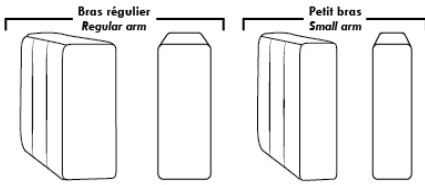

CHAMONIX

OPTIMA

Spécifications | Specifications

☐ Appui-tête levé / Headrest up
☐ Appui-tête baissé / Headrest down
☐ Complètement incliné / Fully reclined

(A) Hauteur complète 40" / Total Height
(B) Hauteur appui-tête baissé 33" / Height headrest down
(C) Hauteur du bras 24" / Arm Height
(D) Hauteur du siège 19,5" / Seat height
(E) Profondeur inclinée 65" / Depth fully reclined
(F) Profondeur d'assise 20" ou/ou 22" / Seat depth
(G) Profondeur appui-tête monté 36" / Depth with headrest up

Siège 30" de large | 30" Seat Width

79" 40" 095
70" 40" 096
70" 40" 097
61" 40" 021
96" 40" 234
82" 40" 167
82" 40" 168
96" 44" 235
82" 40" 223
82" 40" 224
49" 40" 017
40" 40" 175
40" 40" 176
31" 40" 177
40" 62" 173
40" 42"/44" Profondeur Depth 174
49" 40" 165
40" 40" 169
40" 40" 170
31" 40" 171
40" 62" 230
40" 42"/44" Profondeur Depth 231
52" 40" 178
52" 40" 179
52" 40" 221
52" 40" 222

Siège 23" de large | 23" Seat Width

65" 40" 002
56" 40" 012
56" 40" 061
47" 40" 009
68" 40" 086
68" 40" 045
89" 40" 048
89" 44" 024
68" 40" 186
68" 40" 187
42" 40" 001
33" 40" 057
33" 40" 056
24" 40" 051
33" 62" 011
33" 42"/44" Profondeur Depth 005
45" 40" 088
45" 40" 089
42" 40" 044
33" 40" 041
33" 40" 042
24" 40" 071
33" 62" 232
33" 42"/44" Profondeur Depth 233
45" 40" 188
45" 40" 189
89" 40" 003
80" 40" 052
80" 40" 053
71" 40" 040

Autres | Others

Fauteuil berçant, pivotant et inclinable / **Swivel, rocking motion chair**

N'est pas un mécanisme protège-mur / Not a wall hugger mechanism
Dégagement mural: 16" / Wall clearance: 16"

Simple / Single: 30" H=42", 34" depth, 19" width
Double: 33" H=42", 34" depth, 22" width

Centre rond / Wedge: 49" H=33", 050
Coin carré / Square corner: 44" H=40", 055
Petit coin carré / Small corner: 40" H=40", 155
Pouf à rangement / Storage ottoman: 30" H=17", 22" depth, 124
Rangement à angle / Wedge storage: 25" H=22", 35" depth, 10" width, 159
Rangement droit / Straight storage: 10" H=22", 35" depth, 160
Petit rangement à angle / Small Wedge storage: 20" H=22", 35" depth, 10" width, 190

30" Populaires | Popular CONFIGURATIONS 23"

80" 40" 169 170
111" 40" 169 171 174
115" 40" 096 055 171 170
66" 40" 041 042
90" 40" 041 071 005
101" 40" 012 055 071 042
101" 40" 041 071 024
89"