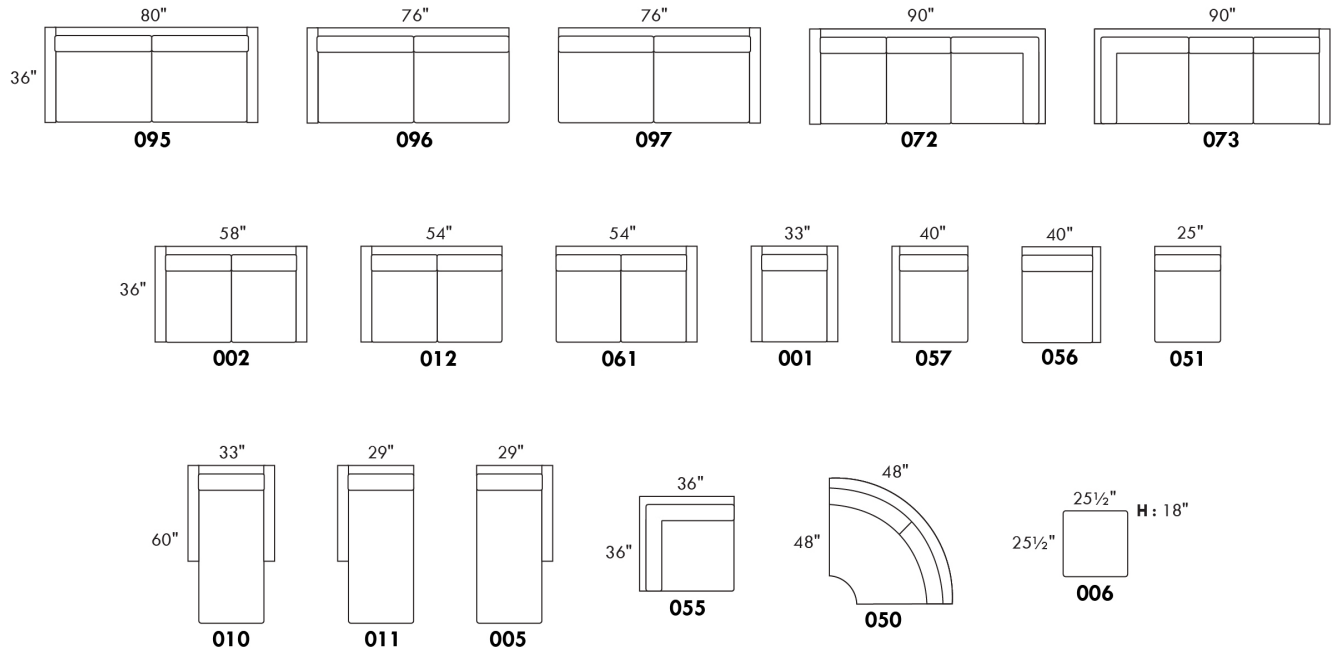

TALBOT

Hauteur complète 35" | Hauteur de siège 19" | Hauteur devant bras 24" | Profondeur d'assise 21"
Total Height 35" | Seat Height 19" | Arm Height 24" | Seat Depth 21"