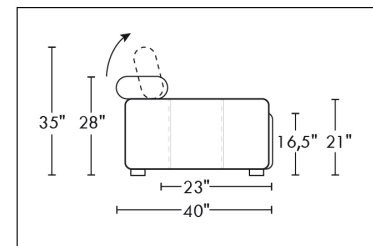

TOULOUSE

Hauteur complète 28"/35" | Hauteur de siège 16½" | Hauteur devant bras 21" | Profondeur d'assise 23"
Total Height 28"/35" | Seat Height 16½" | Arm Height 21" | Seat Depth 23"