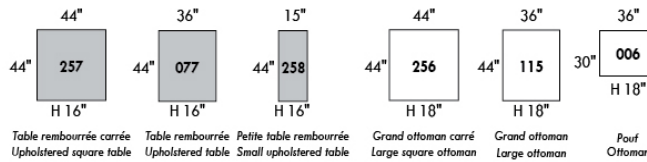

Mélanger & agencer!
Mix & Match!

Populaires | Popular CONFIGURATIONS