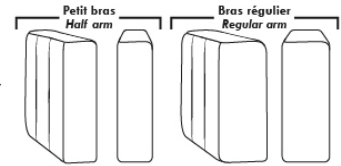

Siège 30" de large | 30" Seat Width

Spécifications | Specifications

1. ☐ Appui-tête levé / Headrest up
   - ☐ Appui-tête baissé / Headrest down
   - ☐ Complètement incliné / Fully reclined
- (A) Hauteur complète 39" / Total Height
  - (B) Hauteur appui-tête baissé 30" / Height headrest down
  - (C) Hauteur du bras 24" / Arm Height
  - (D) Hauteur du siège 19,5" / Seat height
  - (E) Profondeur incliné 63" / Depth fully reclined
  - (F) Profondeur d'assise 20" / Seat depth

Autres | Others