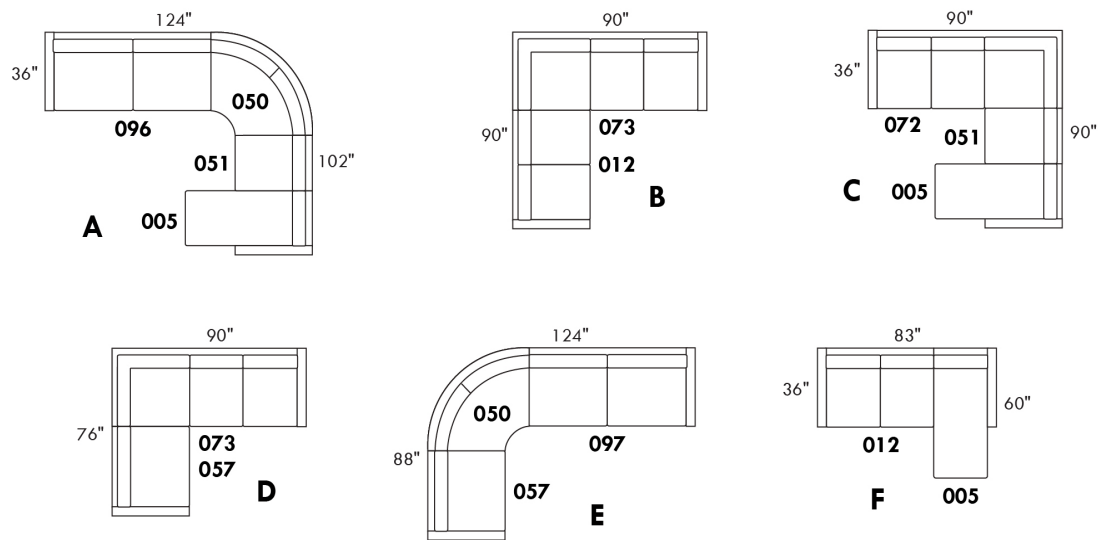

CONFIGURATIONS