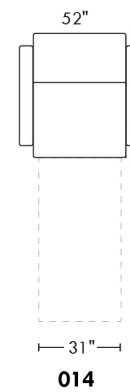

SURF

Hauteur complète 36" | Hauteur de siège 22" | Hauteur devant bras 28½" | Profondeur d'assise 21½"
Total Height 36" | Seat Height 22" | Arm Height 28½" | Seat Depth 21½"

www.jaymar.ca