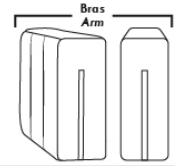

Siège 30" de large | 30" Seat Width

Spécifications | Specifications

- ☐ Appui-tête levé / Headrest up
- ☐ Appui-tête baissé / Headrest down
- ☐ Complètement incliné / Fully reclined

- (A) Hauteur complète 39" / Total Height
- (B) Hauteur appui-tête baissé 30" / Height headrest down
- (C) Hauteur du bras 24" / Arm Height
- (D) Hauteur du siège 19,5" / Seat height
- (E) Profondeur inclinée 63" / Depth fully reclined
- (F) Profondeur d'assise 20" / Seat depth

Autres | Others

www.jaymar.ca