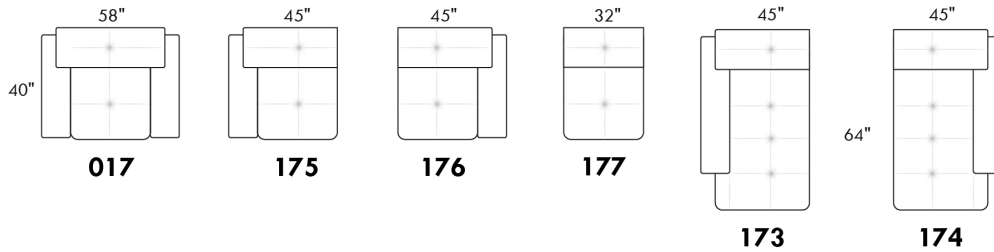

TOULOUSE

Hauteur complète 28"/35" | Hauteur de siège 16½" | Hauteur devant bras 21" | Profondeur d'assise 23"
Total Height 28"/35" | Seat Height 16½" | Arm Height 21" | Seat Depth 23"