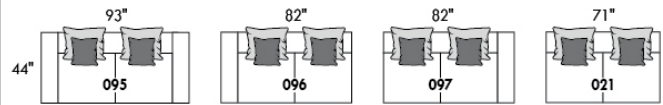

FASHION COLLECTION

FASHION I

COUSSINS PLEINE LARGEUR
FULL BACK CUSHIONS

831 34 x 7 x 19
832 24 x 6 x 10

FASHION II

COUSSINS CARRÉS - DOS APPARENT
SQUARE CUSHIONS - VISBLE BACK

833 26 x 7 x 19
834 16 x 6 x 16