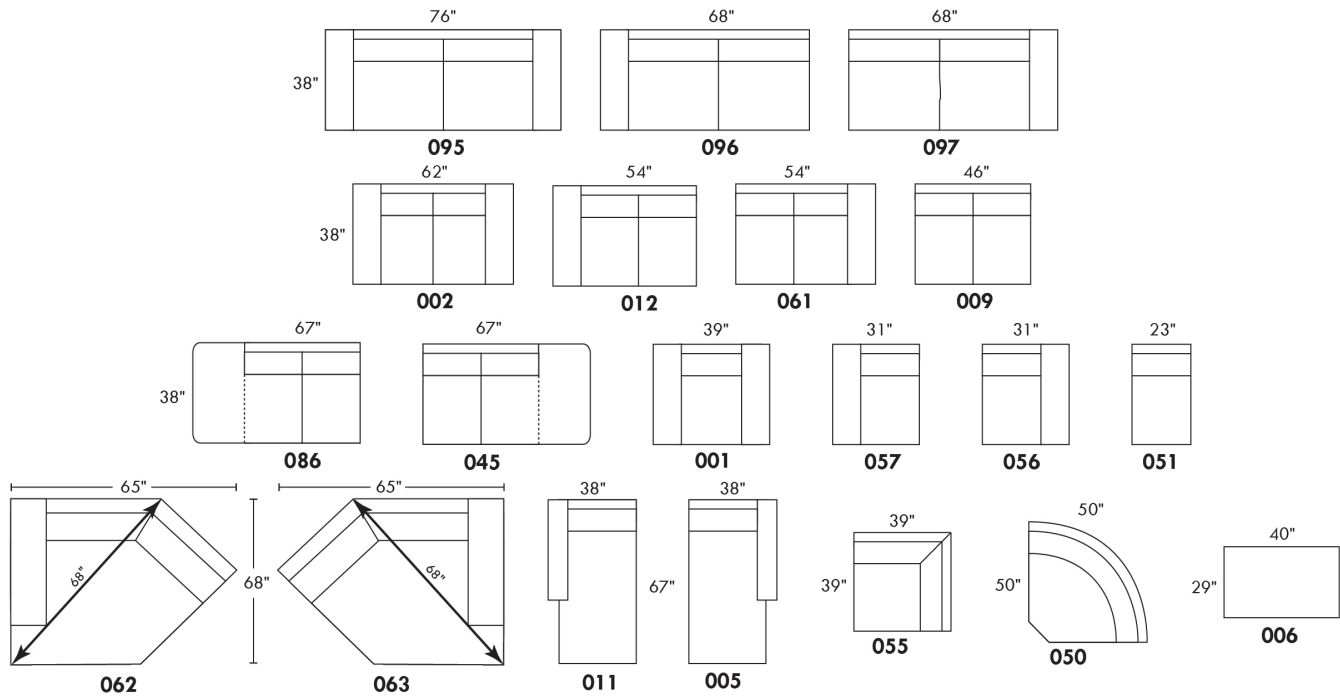

Hauteur complète 36" | Hauteur de siège 18" | Hauteur devant bras 24" | Profondeur d'assise 22"
Total Height 36" | Seat Height 18" | Arm Height 24" | Seat Depth 22"