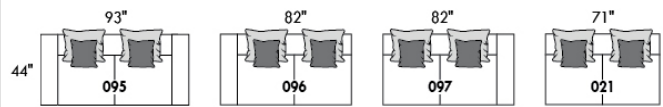

FASHION COLLECTION

FASHION I

COUSSINS PLEINE LARGEUR
FULL BACK CUSHIONS

831 34 x 7 x 19
832 24 x 6 x 10

FASHION II

COUSSINS CARRÉS - DOS APPARENT
SQUARE CUSHIONS - VISBLE BACK

833 26 x 7 x 19
834 16 x 6 x 16