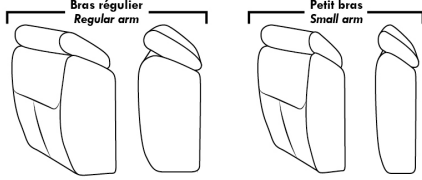

VENICE

OPTIMA

Spécifications | Specifications

☐ Appui-tête levé / Headrest up
☐ Appui-tête baissé / Headrest down
☐ Complètement incliné / Fully reclined

(A) Hauteur complète 40" / Total Height
(B) Hauteur appui-tête baissé 33" / Height headrest down
(C) Hauteur du bras 22,5" / Arm Height
(D) Hauteur du siège 19,5" / Seat height
(E) Profondeur inclinée 65" / Depth fully reclined
(F) Profondeur d'assise 20" ou/ou 22" / Seat depth
(G) Profondeur appui-tête monté 36" / Depth with headrest up

Siège 30" de large | 30" Seat Width

83" 72" 72" 61" 40" 095 096 097 021
96" 82" 82" 40" 234 167 168
96" 82" 82" 44" 235 223 224
Allongé à rangement / Bumper with storage
42" 42" 42" 31" 42" 42" 40" 017 175 176 177 173 174
42"/44" Profondeur Depth
Inclinable / Motion 40" 53" 42" 42" 31" 42" 42" 165 169 170 171 230 231
42"/44" Profondeur Depth
Dos inclinable / Push back
Allongé à rangement / Bumper with storage
52" 52" 52" 52" 40" 178 179 221 222

Siège 23" de large | 23" Seat Width

69" 58" 58" 47" 40" 002 012 061 009
68" 68" 89" 89" 40" 086 045 048 024
68" 68" 44" 40" 186 187
Allongé à rangement / Bumper with storage
46" 35" 35" 24" 35" 35" 40" 001 057 056 051 011 005 088 089
42"/44" Profondeur Depth
Inclinable / Motion 40" 46" 35" 35" 24" 35" 35" 044 041 042 071 232 233
42"/44" Profondeur Depth
Allongé à rangement / Bumper with storage
93" 82" 82" 71" 40" 003 052 053 040

Autres | Others

Fauteuil berçant, pivotant et inclinable / **Swivel, rocking motion chair**
N'est pas un mécanisme protège-mur / Not a wall hugger mechanism
Dégagement mural: 16" / Wall clearance: 16"

Centre rond / Wedge 49" H = 33" 050
Coin carré / Square corner 44" H = 40" 055
Petit coin carré / Small corner 40" H = 40" 155
Pouf à rangement / Storage ottoman 30" H = 17" 124
Rangement à angle / Wedge storage 25" H = 22" 159
Rangement droit / Straight storage 10" H = 22" 160
Petit rangement à angle / Small Wedge storage 20" H = 22" 190

30" Populaires | Popular CONFIGURATIONS 23"

84" 115" 40" 169 170 169 171 174 62" A B
116" 116" 40" 169 171 233 96" D
116" 116" 40" 096 055 171 170 116" C
70" 94" 102" 103" 40" 041 042 041 071 005 62" 012 055 071 042 89" J K L M
102"

Nos produits sont fabriqués à la main et des variations mineures peuvent survenir. Our product is hand-made and minor variations can occur.