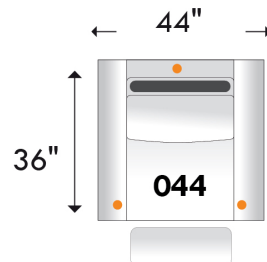

Fauteuil inclinable / Chair Motion

● = Actuateurs D-BOX / D-BOX Actuators

www.jaymar.ca

Toutes les dimensions indiquées sont au pouce près. Nos produits sont fabriqués à la main et des variations mineures peuvent survenir.
All dimensions indicated are to the nearest inch. Our product is hand-made and minor variations can occur.

Jaymar

R2015-09