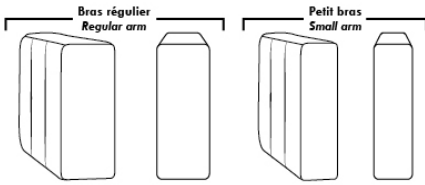

MANHATTAN

OPTIMA