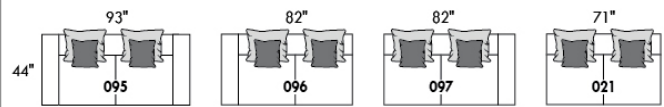

FASHION COLLECTION

FASHION I

COUSSINS PLEINE LARGEUR
FULL BACK CUSHIONS

831 34 x 7 x 19
832 24 x 6 x 10

FASHION II

COUSSINS CARRÉS - DOS APPARENT
SQUARE CUSHIONS - VISBLE BACK

833 26 x 7 x 19
834 16 x 6 x 16