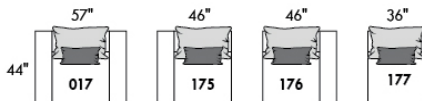

FASHION II

COUSSINS CARRÉS - DOS APPARENT
SQUARE CUSHIONS - VISBLE BACK

833 26 x 7 x 19
834 16 x 6 x 16