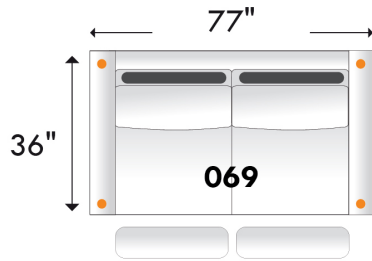

VENTURA

D-BOX
PRÊT / READY

Hauteur complète: 42" | Hauteur siège: 20" | Hauteur devant bras: 24" | Profondeur d'assise: 22,5"

Total Height: 42" | Seat Height: 20" | Arm Height: 24" | Seat Depth: 22,5"

Siège 28" de large | 28" Seat Width

Hauteur: avec appui-tête baissé 35" & avec appui-tête relevé 42"
Height: With headrest down 35" & With headrest up 42"

Sofa App. inclinable / Apt. Sofa Motion