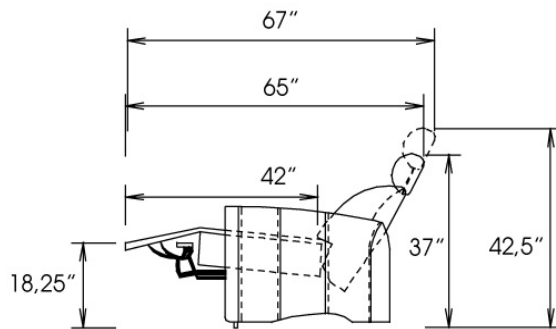

352

Toutes les dimensions indiquées sont au pouce près. Nos produits sont fabriqués à la main et des variations mineures peuvent survenir.
All dimensions indicated are to the nearest inch. Our product is hand-made and minor variations can occur.

RZ011-09