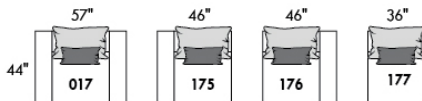

FASHION II

COUSSINS CARRÉS - DOS APPARENT
SQUARE CUSHIONS - VISBLE BACK

833 26 x 7 x 19
834 16 x 6 x 16