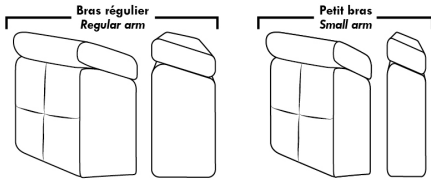

LONDON

OPTIMA