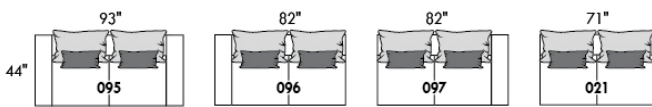

FASHION COLLECTION

FASHION I

COUSSINS PLEINE LARGEUR
FULL BACK CUSHIONS

831 34 x 7 x 19
832 24 x 6 x 10

FASHION II

COUSSINS CARRÉS - DOS APPARENT
SQUARE CUSHIONS - VISBLE BACK

833 26 x 7 x 19
834 16 x 6 x 16