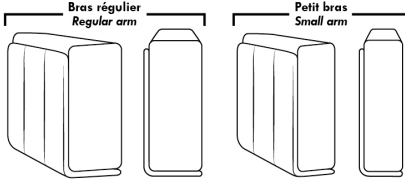

AMSTERDAM

OPTIMA

Spécifications | Specifications

☐ Appui-tête levé / Headrest up
☐ Appui-tête baissé / Headrest down
☐ Complètement incliné / Fully reclined

(A) Hauteur complète 40" / Total Height
(B) Hauteur appui-tête baissé 33" / Height headrest down
(C) Hauteur du bras 24" / Arm Height
(D) Hauteur du siège 19,5" / Seat height
(E) Profondeur inclinée 65" / Depth fully reclined
(F) Profondeur d'assise 20" ou/ou 22" / Seat depth
(G) Profondeur appui-tête monté 36" / Depth with headrest up

Siège 30" de large | 30" Seat Width

82" 72" 72" 61" 40" 095 096 097 021
96" 82" 82" 40" 234 167 168
96" 82" 82" 44" 235 223 224
Allongé à rangement / Bumper with storage
52" 42" 42" 31" 42" 42" 40" 017 175 176 177 173 174
42"/44" Profondeur Depth
Inclinable / Motion 42" 42" 42" 31" 42" 42" 40" 165 169 170 171 230 231
42"/44" Profondeur Depth
Dos inclinable / Push back
Allongé à rangement / Bumper with storage
52" 52" 40" 178 179 52" 52" 40" 221 222

Siège 23" de large | 23" Seat Width

68" 58" 58" 47" 40" 002 012 061 009
68" 68" 89" 89" 40" 086 045 048 024
68" 68" 40" 186 187
Allongé à rangement / Bumper with storage
45" 35" 35" 24" 35" 35" 40" 001 057 056 051 011 005 088 089
42"/44" Profondeur Depth
Inclinable / Motion 45" 35" 35" 24" 35" 35" 40" 044 041 042 071 232 233
42"/44" Profondeur Depth
Dos inclinable / Push back
Allongé à rangement / Bumper with storage
92" 82" 82" 71" 40" 003 052 053 040

Autres | Others

Fauteuil berçant, pivotant et inclinable / **Swivel, rocking motion chair**
N'est pas un mécanisme protège-mur / Not a wall hugger mechanism
Dégagement mural: 16" / Wall clearance: 16"

Centre rond / Wedge 49" H = 33" 050
Coin carré / Square corner 44" H = 40" 055
Petit coin carré / Small corner 40" H = 40" 155
Pouf à rangement / Storage ottoman 30" H = 17" 124
Rangement à angle / Wedge storage 25" H = 22" 159
Rangement droit / Straight storage 10" H = 22" 160
Petit rangement à angle / Small Wedge storage 20" H = 22" 190

30" Populaires | Popular CONFIGURATIONS 23"

84" 115" 40" 169 170 169 171 174 62" A B
116" 116" 40" 169 171 235 96" D
116" 096 055 171 170 116" C
70" 40" 041 042 94" 041 071 005 62" J K
102" 102" 40" 012 055 071 042 102" L
103" 89" 40" 041 071 024 M