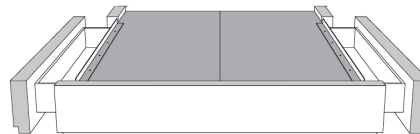

Rangement à tiroir latéraux
With Side Drawers
450-451 (2 tiroirs | drawers)

Base avec contour MINCE 2" | Base with NARROW contour 2"

Grandeur | Size King: 82 x 84 x 12 | Queen: 64 x 84 x 12

Avec pattes - Lit réglable
With Legs - Adjustable bed
560-561

	King	Queen
Lit grandeur complète : Complete Bed Size :	87x96x46/41	69x96x46/41
Intérieur | Inside :	78x82x12	61x82x12