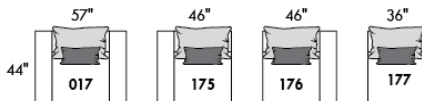

FASHION II

COUSSINS CARRÉS - DOS APPARENT
SQUARE CUSHIONS - VISBLE BACK

833 26 x 7 x 19
834 16 x 6 x 16