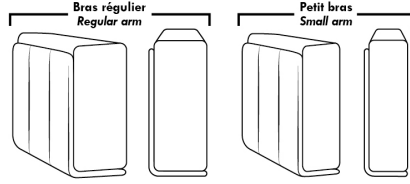

BERLIN

OPTIMA

Spécifications | Specifications

☐ Appui-tête levé / Headrest up
☐ Appui-tête baissé / Headrest down
☐ Complètement incliné / Fully reclined

(A) Hauteur complète 40" / Total Height
(B) Hauteur appui-tête baissé 33" / Height headrest down
(C) Hauteur du bras 24" / Arm Height
(D) Hauteur du siège 19,5" / Seat height
(E) Profondeur inclinée 65" / Depth fully reclined
(F) Profondeur d'assise 20" ou/ou 22" / Seat depth
(G) Profondeur appui-tête monté 36" / Depth with headrest up

Siège 30" de large | 30" Seat Width

Allongé à rangement / Bumper with storage

Inclinable / Motion

Dos inclinable / Push back

Allongé à rangement / Bumper with storage

Siège 23" de large | 23" Seat Width

Allongé à rangement / Bumper with storage

Inclinable / Motion

Dos inclinable / Push back

Allongé à rangement / Bumper with storage

Allongé à rangement / Bumper with storage

Autres | Others

Fauteuil berçant, pivotant et inclinable / Swivel, rocking motion chair

N'est pas un mécanisme protège-mur / Not a wall hugger mechanism
Dégagement mural: 16" / Wall clearance: 16"

30" Populaires | Popular CONFIGURATIONS 23"

Nos produits sont fabriqués à la main et des variations mineures peuvent survenir. / Our product is hand-made and minor variations can occur.