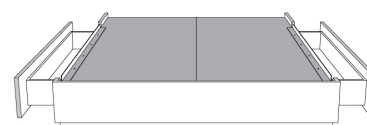

**Rangement à tiroir latéraux
With Side Drawers**
550-551 (2 tiroirs | drawers)
552-553 (1 tiroir | drawer)

www.jaymar.ca