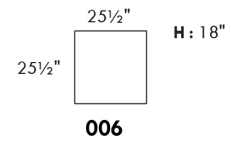

SURF

Hauteur complète 36" | Hauteur de siège 22" | Hauteur devant bras 28½" | Profondeur d'assise 21½"
Total Height 36" | Seat Height 22" | Arm Height 28½" | Seat Depth 21½"

www.jaymar.ca