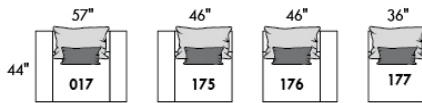

FASHION II

COUSSINS CARRÉS - DOS APPARENT
SQUARE CUSHIONS - VISBLE BACK

833 26 x 7 x 19
834 16 x 6 x 16