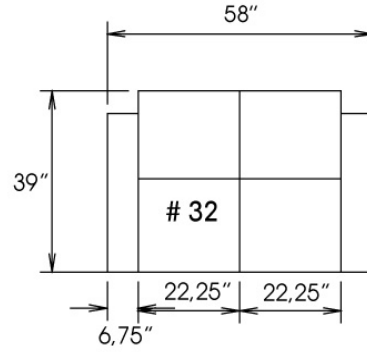

352

Toutes les dimensions indiquées sont au pouce près. Nos produits sont fabriqués à la main et des variations mineures peuvent survenir.
All dimensions indicated are to the nearest inch. Our product is hand-made and minor variations can occur.

RZ011-09