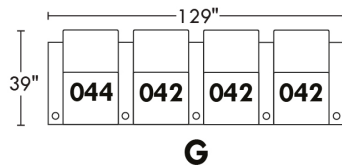

Configurations