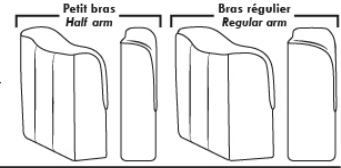

RODOLFO

LINEA 30