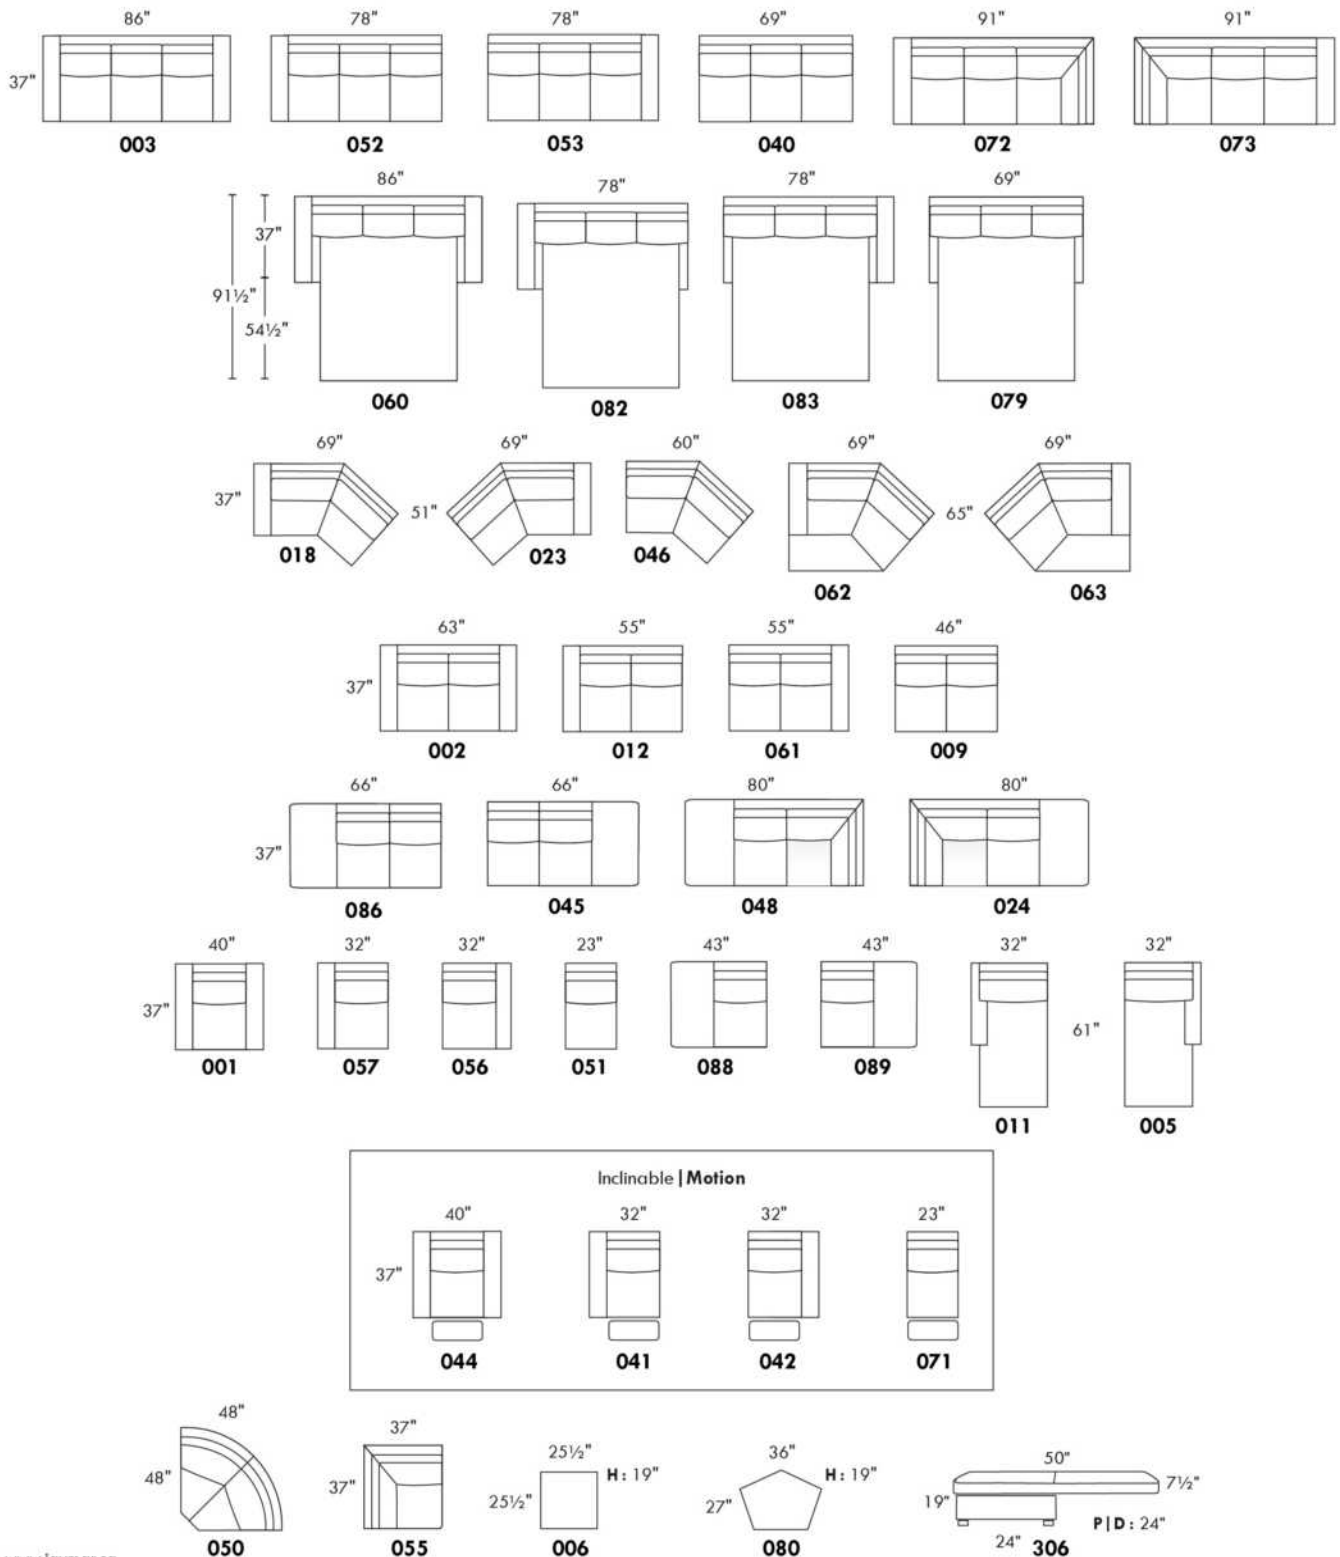

RIOPEL

Hauteur complète 35" | Hauteur de siège 19" | Profondeur d'assise 21"/22"
Total Height 35" | Seat Height 19" | Seat Depth 21"/22"

www.jaymar.ca