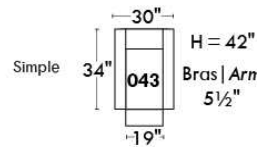

Autres | Others

Siège 23" de large | 23" Seat Width

Fauteuil berçant, pivotant et inclinable
Swivel rocking motion chair

Autres | Others

JESSE

Features: Adjustable headrest included (2 on square corner). Stitching: Small thread in fabric and large flat thread in leather. Memory foam in seat cushions. Lounge chair reclining back items with "Push Back" mechanism. Chairs #043 & #163: Have NO METAL BAR on arm.