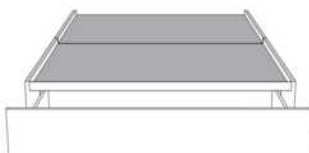

Rangement à tiroir frontal
With Front Drawer
540-541

Base lit simple N/D | Single base N/A