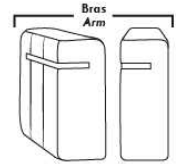

Autres | Others

Siège 23" de large | 23" Seat Width

Fauteuil berçant,
pivotant et inclinable

Swivel rocking
motion chair

Autres | Others

JULIANNE

Features: Adjustable headrest included with all items (2 with square corner). Headrest STATIONARY on Wedge (050). Stitching: Small "French Stitch" in fabric & in leather. Swivel Rocking Recliner Chairs (items: 043 & 163 only): Seat cushions with 1" memory foam. Lounge Chair Reclining Back items with "Push Back" mechanism; wall distance: 10".