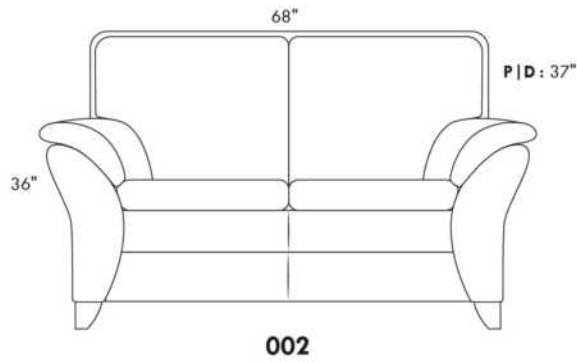

GARBO

Hauteur de siège 18" | Hauteur devant bras 27" | Profondeur d'assise 21"
Seat Height 18" | Arm Height 27" | Seat Depth 21"

www.jaymar.ca