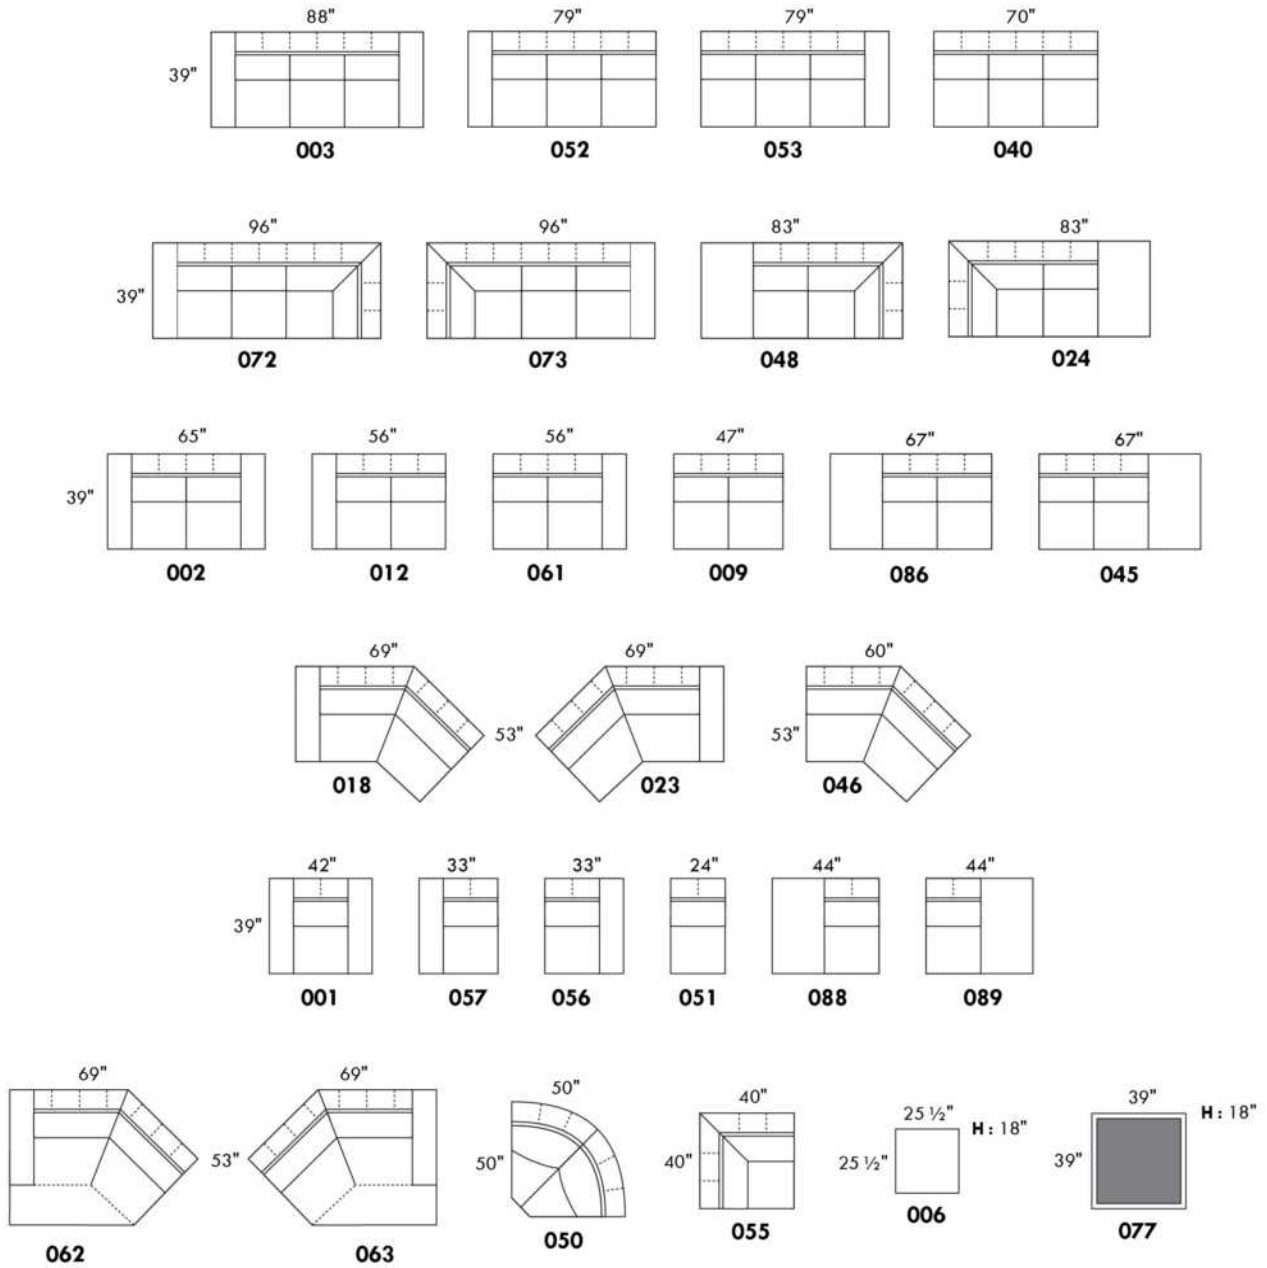

SEVILLE

Hauteur complète 34" | Profondeur d'assise 21"
Total Height 34" | Seat Depth 21"

	LG90	LG186	LG181	LG128	LG185	LG143	LG143	LG180
Hauteur	4 1/2"	5 1/2"	5 1/2"	6"	6 3/4"	6 3/4"	6 3/4"	6 3/4"
Hauteur siège Seat height	15 1/2"	16 1/2"	16 1/2"	17"	17 3/4"	17 3/4"	17 3/4"	17 3/4"

www.jaymar.ca