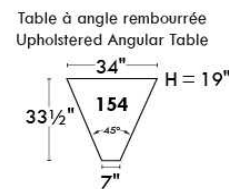

Autres | Others

Siège 23" de large | 23" Seat Width

Fauteuil berçant, pivotant et inclinable
Swivel rocking motion chair

Autres | Others

JESSE

Features: Adjustable headrest included (2 on square corner). Stitching: Small thread in fabric and large flat thread in leather. Memory foam in seat cushions. Lounge chair reclining back items with "Push Back" mechanism. Chairs #043 & #163: Have NO METAL BAR on arm.