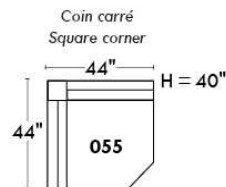

Autres | Others

Siège 23" de large | 23" Seat Width

Fauteuil berçant, pivotant et inclinable
Swivel rocking motion chair

Autres | Others

MONTE-CARLO

Features: Adjustable headrest included with all items (2 with square corner). Stitching: French Stitch. In fabric: small thread & in Leather: Large flat thread. Memory foam in arms & seat cushions. Lounge Chair Reclining Back items with "Push Back" mechanism. Cupholder N/A with this style.