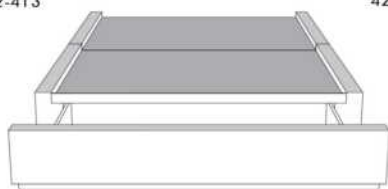

**Rangement à tiroir frontal
With Front Drawer**
440-441-442
Base lit simple N/D | Single base N/A