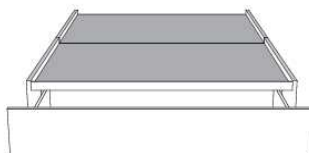

Rangement à tiroir frontal
With Front Drawer
540-541-542
Base lit simple N/D | Single base N/A