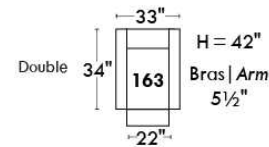

Autres | Others

Siège 23" de large | 23" Seat Width

Fauteuil berçant,
pivotant et inclinable

Swivel rocking
motion chair

Autres | Others

JULIANNE

Features: Adjustable headrest included with all items (2 with square corner). Headrest STATIONARY on Wedge (050). Stitching: Small "French Stitch" in fabric & in leather. Swivel Rocking Recliner Chairs (items: 043 & 163 only): Seat cushions with 1" memory foam. Lounge Chair Reclining Back items with "Push Back" mechanism; wall distance: 10".