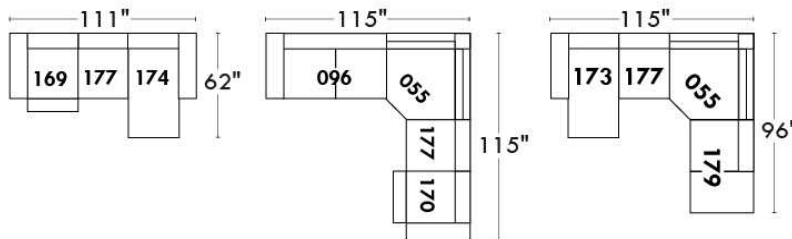

Siège 30" de large | 30" Seat Width

Spécifications | Specifications

- ☐ Appui-tête levé / Headrest up
- ☐ Appui-tête baissé / Headrest down
- ☐ Complètement incliné / Fully reclined

- (A) Hauteur complète 39" Total Height
- (B) Hauteur appui-tête baissé 30" Height headrest down
- (C) Hauteur du bras 24" Arm Height
- (D) Hauteur du siège 19,5" Seat height
- (E) Profondeur incliné 63" Depth fully reclined
- (F) Profondeur d'assise 20" Seat depth

Autres | Others