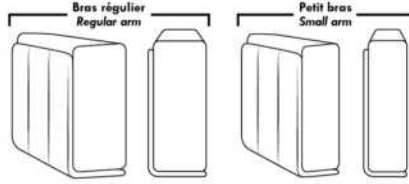

BERLIN

OPTIMA

Spécifications | Specifications

☐ Appui-tête levé / Headrest up
☒ Appui-tête baissé / Headrest down
☒ Complètement incliné / Fully reclined

(A) Hauteur complète 40" / Total Height
(B) Hauteur appui-tête baissé 33" / Height headrest down
(C) Hauteur du bras 24" / Arm Height
(D) Hauteur du siège 19,5" / Seat height
(E) Profondeur inclinée 65" / Depth fully reclined
(F) Profondeur d'assise 20" ou/ou 22" / Seat depth
(G) Profondeur appui-tête monté 36" / Depth with headrest up

Siège 30" de large | 30" Seat Width

82" 72" 72" 61"
40" 095 096 097 021
96" 82" 82"
40" 234 167 168
44"
96" 82" 82"
44" 235 223 224
Allongé à rangement / Bumper with storage
42" 42"
40" 017 175 176 177 173 174
42"/44" Profondeur Depth
Inclinable / Motion 42" 42" 31" 42" 42"
40" 165 169 170 171 230 231
42"/44" Profondeur Depth
Dos inclinable / Push back
Allongé à rangement / Bumper with storage
52" 52" 52" 52"
40" 178 179 221 222

Siège 23" de large | 23" Seat Width

68" 58" 58" 47"
40" 002 012 061 009
68" 68" 89" 89"
40" 086 045 048 024
44"
68" 68"
40" 186 187
Allongé à rangement / Bumper with storage
45" 35" 35" 24" 35" 35"
40" 001 057 056 051 011 005
42"/44" Profondeur Depth
45" 45"
40" 088 089
Inclinable / Motion 45" 35" 35" 24" 35" 35"
40" 044 041 042 071 232 233
42"/44" Profondeur Depth
Dos inclinable / Push back
Allongé à rangement / Bumper with storage
45" 45"
40" 188 189
92" 82" 82" 71"
40" 003 052 053 040

Autres | Others

Fauteuil berçant, pivotant et inclinable / **Swivel, rocking motion chair**
N'est pas un mécanisme protège-mur / Not a wall hugger mechanism
Dégagement mural: 16" / Wall clearance: 16"

Centre rond / Wedge: 49" H=33", 050
Coin carré / Square corner: 44" H=40", 055
Petit coin carré / Small corner: 40" H=40", 155
Pouf à rangement / Storage ottoman: 30" H=17", 124
Rangement à angle / Wedge storage: 25" H=22", 159
Rangement droit / Straight storage: 10" H=22", 160
Petit rangement à angle / Small Wedge storage: 20" H=22", 190

30" Populaires | Popular CONFIGURATIONS 23"

84" 115" 116" 116" 102" 103"
40" 169 170 169 171 174 096 055 041 042 041 071 005 012 055 071 042 041 071 024
62" 62" 102" 89"
A B C J K L M
169 171 235