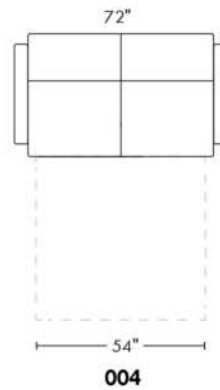

SURF

Hauteur complète 36" | Hauteur de siège 22" | Hauteur devant bras 28½" | Profondeur d'assise 21½"
Total Height 36" | Seat Height 22" | Arm Height 28½" | Seat Depth 21½"

www.jaymar.ca