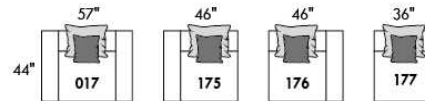

FASHION II

COUSSINS CARRÉS - DOS APPARENT
SQUARE CUSHIONS - VISBLE BACK

833 26 x 7 x 19
834 16 x 6 x 16