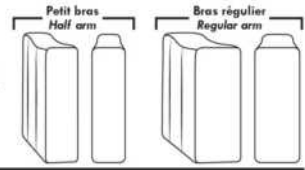

Items avec siège de 23" | Items with 23" seat