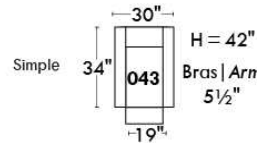

Autres | Others

Siège 23" de large | 23" Seat Width

Fauteuil berçant, pivotant et inclinable
Swivel rocking motion chair

Autres | Others

MONTE-CARLO

Features: Adjustable headrest included with all items (2 with square corner). Stitching: French Stitch. In fabric: small thread & in Leather: Large flat thread. Memory foam in arms & seat cushions. Lounge Chair Reclining Back items with "Push Back" mechanism. Cupholder N/A with this style.