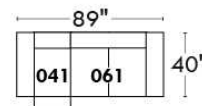

Autres | Others

Siège 23" de large | 23" Seat Width

Fauteuil berçant, pivotant et inclinable
Swivel rocking motion chair

Autres | Others

MONTE-CARLO

Features: Adjustable headrest included with all items (2 with square corner). Stitching: French Stitch. In fabric: small thread & in Leather: Large flat thread. Memory foam in arms & seat cushions. Lounge Chair Reclining Back items with "Push Back" mechanism. Cupholder N/A with this style.