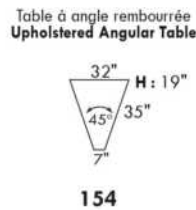

SIÈGE 22" DE LARGE | 22" SEAT WIDTH

003 (79" seat width, 37" height)
052 (72" seat width, 37" height)
053 (72" seat width, 37" height)
040 (66" seat width, 37" height)
002 (57" seat width, 37" height)
012 (50" seat width, 37" height)
061 (50" seat width, 37" height)
009 (44" seat width, 37" height)
086 (65" seat width, 37" height)
045 (65" seat width, 37" height)
088 (43" seat width, 37" height)
089 (43" seat width, 37" height)
001 (35" seat width, 37" height)
057 (29" seat width, 37" height)
056 (29" seat width, 37" height)
051 (22" seat width, 37" height)
011 (29" seat width, 64" height)
005 (29" seat width, 64" height)
044 (35" seat width, 37" height)
041 (29" seat width, 37" height)
042 (29" seat width, 37" height)
071 (22" seat width, 37" height)
232 (29" seat width, 64" height)
233 (29" seat width, 64" height)

Inclinable | Motion
041, 042, 071

Dos inclinable | Reclining Back
232, 233