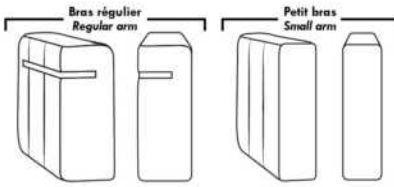

ALEXANDRA

OPTIMA

Spécifications | Specifications

☐ Appui-tête levé / Headrest up
☐ Appui-tête baissé / Headrest down
☐ Complètement incliné / Fully reclined

(A) Hauteur complète 40" / Total Height
(B) Hauteur appui-tête baissé 33" / Height headrest down
(C) Hauteur du bras 24" / Arm Height
(D) Hauteur du siège 19,5" / Seat height
(E) Profondeur inclinée 65" / Depth fully reclined
(F) Profondeur d'assise 20" ou/ou 22" / Seat depth
(G) Profondeur appui-tête monté 36" / Depth with headrest up

Siège 30" de large | 30" Seat Width

Siège 23" de large | 23" Seat Width

Autres | Others

Fauteuil berçant, pivotant et inclinable / **Swivel, rocking motion chair**
N'est pas un mécanisme protège-mur / Not a wall hugger mechanism
Dégagement mural: 16" / Wall clearance: 16"

Simple / Single: 30" x 34" x 19" H=42"
Double: 33" x 34" x 22" H=42"

30" Populaires | Popular CONFIGURATIONS 23"

Nos produits sont fabriqués à la main et des variations mineures peuvent survenir. / Our product is hand-made and minor variations can occur.