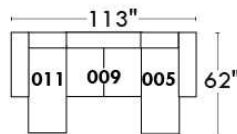

Autres | Others

Siège 23" de large | 23" Seat Width

Fauteuil berçant, pivotant et inclinable
Swivel rocking motion chair

Autres | Others

MONTE-CARLO

Features: Adjustable headrest included with all items (2 with square corner). Stitching: French Stitch. In fabric: small thread & in Leather: Large flat thread. Memory foam in arms & seat cushions. Lounge Chair Reclining Back items with "Push Back" mechanism. Cupholder N/A with this style.