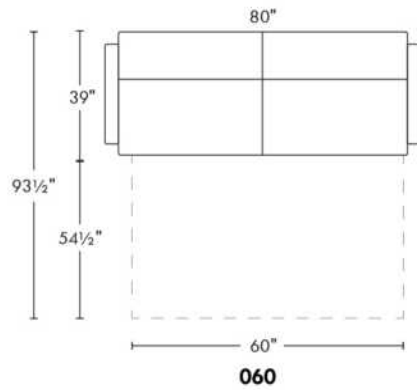

SURF

Hauteur complète 36" | Hauteur de siège 22" | Hauteur devant bras 28½" | Profondeur d'assise 21½"
Total Height 36" | Seat Height 22" | Arm Height 28½" | Seat Depth 21½"

www.jaymar.ca