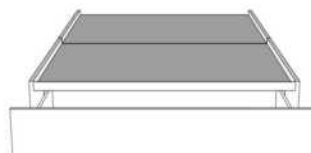

**Rangement à tiroir frontal
With Front Drawer**
540-541-542
Base lit simple N/D | Single base N/A