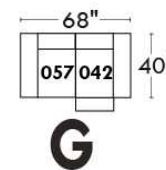

Autres | Others

Siège 23" de large | 23" Seat Width

Fauteuil berçant,
pivotant et inclinable

Swivel rocking
motion chair

Autres | Others

JULIANNE

Features: Adjustable headrest included with all items (2 with square corner). Headrest STATIONARY on Wedge (050). Stitching: Small "French Stitch" in fabric & in leather. Swivel Rocking Recliner Chairs (items: 043 & 163 only): Seat cushions with 1" memory foam. Lounge Chair Reclining Back items with "Push Back" mechanism; wall distance: 10".