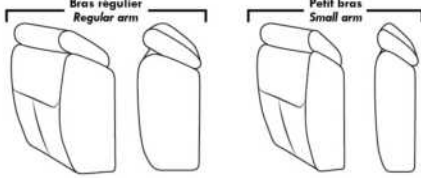

VENICE

OPTIMA

Spécifications | Specifications

☐ Appui-tête levé / Headrest up
☐ Appui-tête baissé / Headrest down
☐ Complètement incliné / Fully reclined

(A) Hauteur complète 40" / Total Height
(B) Hauteur appui-tête baissé 33" / Height headrest down
(C) Hauteur du bras 22,5" / Arm Height
(D) Hauteur du siège 19,5" / Seat height
(E) Profondeur inclinée 65" / Depth fully reclined
(F) Profondeur d'assise 20" ou/ou 22" / Seat depth
(G) Profondeur appui-tête monté 36" / Depth with headrest up

Siège 30" de large | 30" Seat Width

Allongé à rangement / Bumper with storage
Inclinable / Motion
Dos inclinable / Push back
Allongé à rangement / Bumper with storage

Siège 23" de large | 23" Seat Width

Allongé à rangement / Bumper with storage
Inclinable / Motion
Allongé à rangement / Bumper with storage

Autres | Others

Fauteuil berçant, pivotant et inclinable / Swivel, rocking motion chair
N'est pas un mécanisme protège-mur / Not a wall hugger mechanism
Dégagement mural: 16" / Wall clearance: 16"

Simple / Single: 30" x 34" x 19" H = 42"
Double: 33" x 34" x 22" H = 42"

Centre rond / Wedge: 49" x 49" x 33" H = 33"
Coin carré / Square corner: 44" x 44" x 40" H = 40"
Petit coin carré / Small corner: 40" x 40" x 40" H = 40"
Pouf à rangement / Storage ottoman: 30" x 22" x 17" H = 17"
Rangement à angle / Wedge storage: 25" x 35" x 10" H = 22"
Rangement droit / Straight storage: 10" x 35" x 10" H = 22"
Petit rangement à angle / Small Wedge storage: 20" x 35" x 10" H = 22"

30" Populaires | Popular CONFIGURATIONS 23"

Nos produits sont fabriqués à la main et des variations mineures peuvent survenir. Our product is hand-made and minor variations can occur.