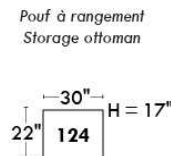

Autres | Others

Siège 23" de large | 23" Seat Width

Fauteuil berçant, pivotant et inclinable
Swivel rocking motion chair

Autres | Others

MONTE-CARLO

Features: Adjustable headrest included with all items (2 with square corner). Stitching: French Stitch. In fabric: small thread & in Leather: Large flat thread. Memory foam in arms & seat cushions. Lounge Chair Reclining Back items with "Push Back" mechanism. Cupholder N/A with this style.