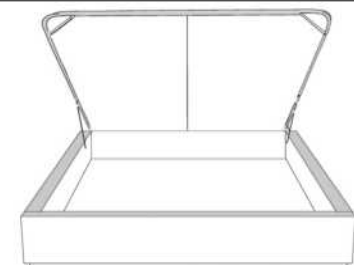

Avec rangement | With Storage
430-431-432-433