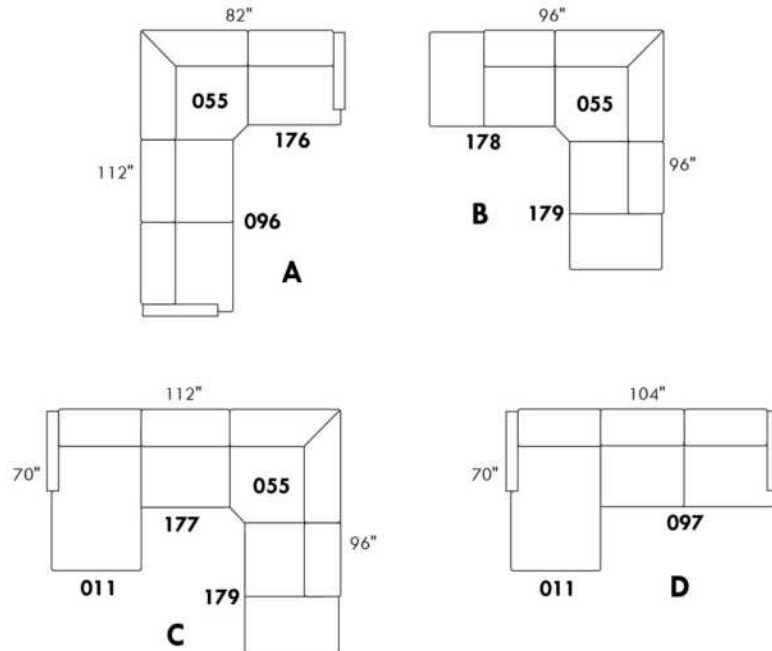

CONFIGURATIONS