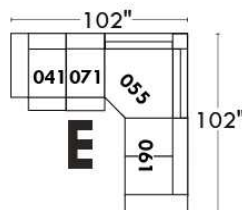

Autres | Others

Siège 23" de large | 23" Seat Width

Fauteuil berçant,
pivotant et inclinable

Swivel rocking
motion chair

Autres | Others

JULIANNE

Features: Adjustable headrest included with all items (2 with square corner). Headrest STATIONARY on Wedge (050). Stitching: Small "French Stitch" in fabric & in leather. Swivel Rocking Recliner Chairs (items: 043 & 163 only): Seat cushions with 1" memory foam. Lounge Chair Reclining Back items with "Push Back" mechanism; wall distance: 10".