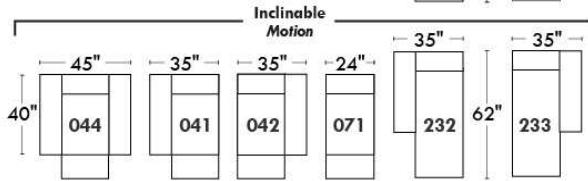

Autres | Others

Siège 23" de large | 23" Seat Width

Fauteuil berçant, pivotant et inclinable
Swivel rocking motion chair

Autres | Others

MELBOURNE

FEATURES:

*Wall hugger power recliners with full footrest (manual n/a). Manual adjustable headrest on all items (2 on square corner & stationary on wedge). Seat cushions with shaped foam + 1" layer of memory foam on top; arm with memory foam. Stitching: Small thread in fabric & large flat thread in leather. Lounge chair reclining back items with "Push Back" mechanism; wall clearance 10".