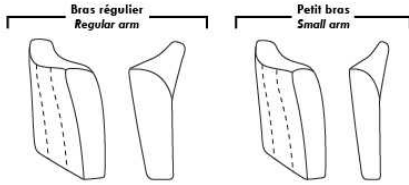

VALENCE

OPTIMA

Spécifications | Specifications

- ☐ Appui-tête levé / Headrest up
- ☐ Appui-tête baissé / Headrest down
- ☐ Complètement incliné / Fully reclined

- (A) Hauteur complète 40" / Total Height
- (B) Hauteur appui-tête baissé 33" / Height headrest down
- (C) Hauteur du bras 23" / Arm Height
- (D) Hauteur du siège 19,5" / Seat height
- (E) Profondeur inclinée 65" / Depth fully reclined
- (F) Profondeur d'assise 20" ou/ou 22" / Seat depth
- (G) Profondeur appui-tête monté 36" / Depth with headrest up

Siège 30" de large | 30" Seat Width

Siège 23" de large | 23" Seat Width

Autres | Others

Fauteuil berçant, pivotant et inclinable / **Swivel, rocking motion chair**
N'est pas un mécanisme protège-mur / Not a wall hugger mechanism
Dégagement mural: 16" / Wall clearance: 16"

30" Populaires | Popular CONFIGURATIONS 23"