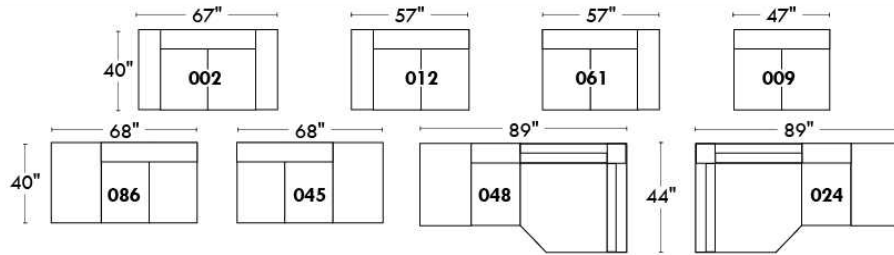

Autres | Others

Siège 23" de large | 23" Seat Width

Fauteuil berçant, pivotant et inclinable
Swivel rocking motion chair

Autres | Others

JESSE

Features: Adjustable headrest included (2 on square corner). Stitching: Small thread in fabric and large flat thread in leather. Memory foam in seat cushions. Lounge chair reclining back items with "Push Back" mechanism. Chairs #043 & #163: Have NO METAL BAR on arm.