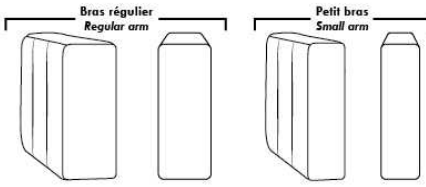

SEATTLE

OPTIMA

Spécifications | Specifications

☐ Appui-tête levé Headrest up
☐ Appui-tête baissé Headrest down
☐ Complètement incliné Fully reclined

(A) Hauteur complète 40" Total Height
(B) Hauteur appui-tête baissé 33" Height headrest down
(C) Hauteur du bras 24" Arm Height
(D) Hauteur du siège 19,5" Seat height
(E) Profondeur inclinée 65" Depth fully reclined
(F) Profondeur d'assise 20" ou/ or 22" Seat depth
(G) Profondeur appui-tête monté 36" Depth with headrest up

Siège 30" de large | 30" Seat Width

Siège 23" de large | 23" Seat Width

Autres | Others

Fauteuil berçant, pivotant et inclinable / **Swivel, rocking motion chair**
N'est pas un mécanisme protège-mur / Not a wall hugger mechanism
Dégagement mural: 16" / Wall clearance: 16"

30" Populaires | Popular CONFIGURATIONS 23"

Nos produits sont fabriqués à la main et des variations mineures peuvent survenir. / Our product is hand-made and minor variations can occur.