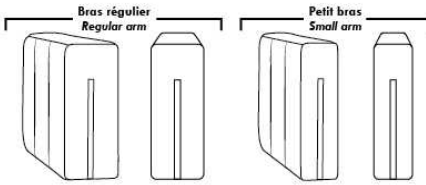

MONTEREY

OPTIMA

Spécifications | Specifications

- ☐ Appui-tête levé / Headrest up
- ☐ Appui-tête baissé / Headrest down
- ☐ Complètement incliné / Fully reclined

- (A) Hauteur complète 40" / Total Height
- (B) Hauteur appui-tête baissé 33" / Height headrest down
- (C) Hauteur du bras 24" / Arm Height
- (D) Hauteur du siège 19,5" / Seat height
- (E) Profondeur inclinée 65" / Depth fully reclined
- (F) Profondeur d'assise 20" ou/ou 22" / Seat depth
- (G) Profondeur appui-tête monté 36" / Depth with headrest up

Siège 30" de large | 30" Seat Width

Siège 23" de large | 23" Seat Width

Autres | Others

Fauteuil berçant, pivotant et inclinable
Swivel, rocking motion chair

N'est pas un mécanisme protège-mur / Not a wall hugger mechanism
Dégagement mural: 16" / Wall clearance: 16"

Centre rond / Wedge (050)

Coin carré / Square corner (055)

Petit coin carré / Small corner (155)

Pouf à rangement / Storage ottoman (124)

Rangement à angle / Wedge storage (159)

Rangement droit / Straight storage (160)

Petit rangement à angle / Small Wedge storage (190)

30" Populaires | Popular CONFIGURATIONS 23"