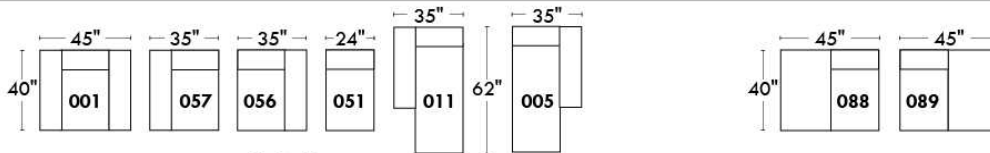

Autres | Others

Siège 23" de large | 23" Seat Width

Fauteuil berçant, pivotant et inclinable
Swivel rocking motion chair

Autres | Others

MELBOURNE

FEATURES:

*Wall hugger power recliners with full footrest (manual n/a). Manual adjustable headrest on all items (2 on square corner & stationary on wedge). Seat cushions with shaped foam + 1" layer of memory foam on top; arm with memory foam. Stitching: Small thread in fabric & large flat thread in leather. Lounge chair reclining back items with "Push Back" mechanism; wall clearance 10".