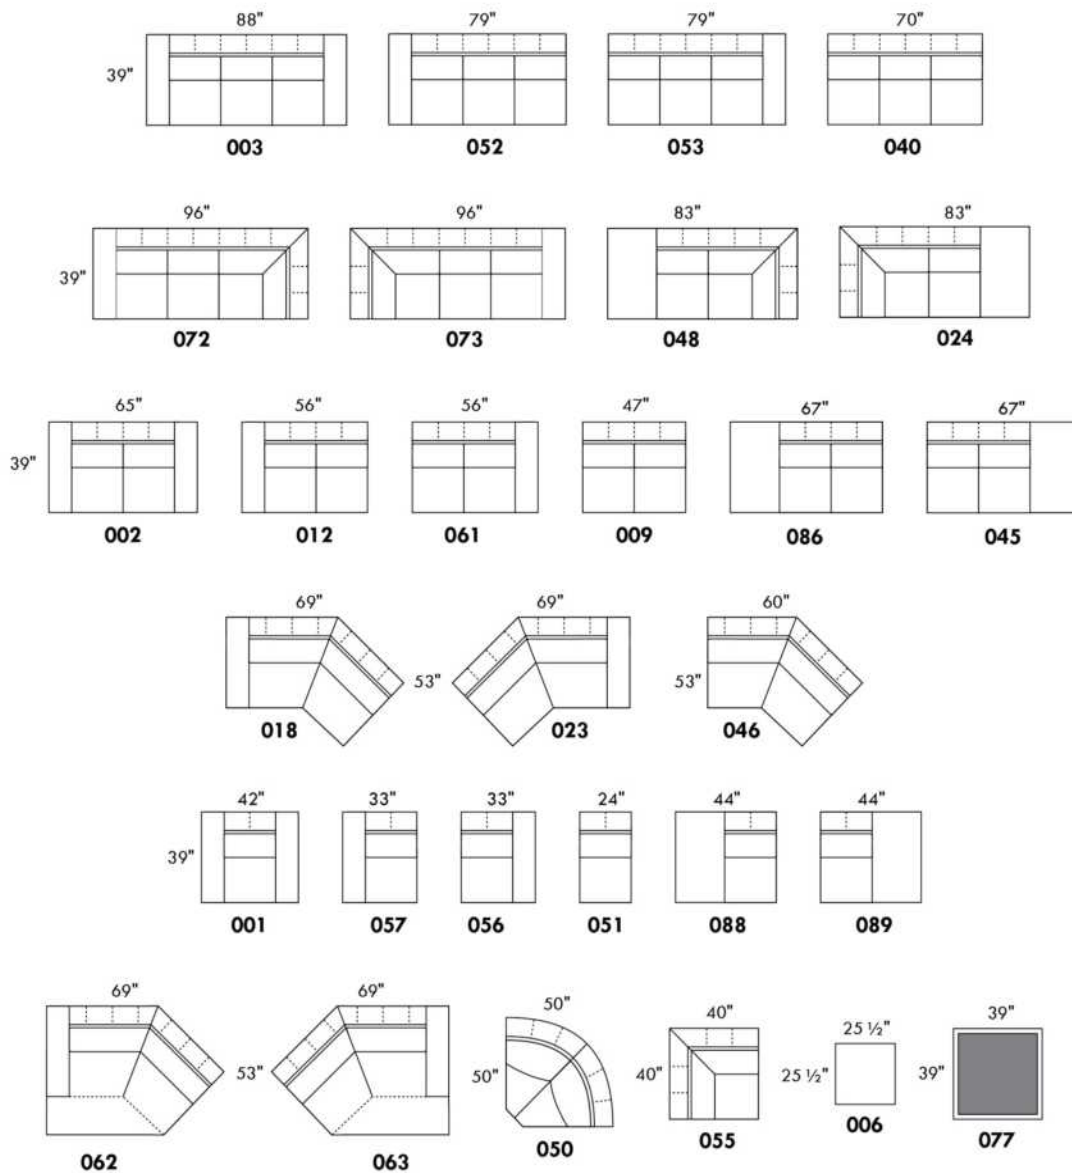

EXCALIBUR

Hauteur complète 34" | Profondeur d'assise 21"
Total Height 34" | Seat Depth 21"

	LG90	LG186	LG181	LG128	LG185	LG143	LG143	LG180
Hauteur Height	4 1/2"	5 1/2"	5 1/2"	6"	6 3/4"	6 3/4"	6 3/4"	6 3/4"
Hauteur siège Seat height	15 1/2"	16 1/2"	16 1/2"	17"	17 3/4"	17 3/4"	17 3/4"	17 3/4"

www.jaymar.ca