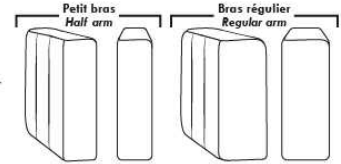

Autres | Others

Siège 23" de large | 23" Seat Width

Fauteuil berçant, pivotant et inclinable
Swivel rocking motion chair

Autres | Others

JESSE

Features: Adjustable headrest included (2 on square corner). Stitching: Small thread in fabric and large flat thread in leather. Memory foam in seat cushions. Lounge chair reclining back items with "Push Back" mechanism. Chairs #043 & #163: Have NO METAL BAR on arm.