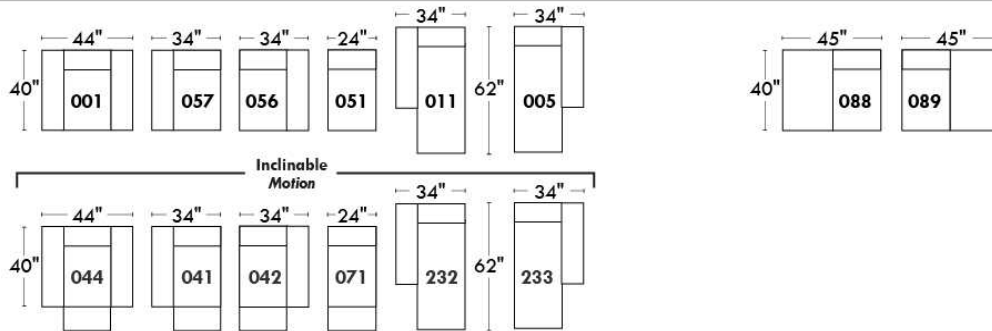

Autres | Others

Siège 23" de large | 23" Seat Width

Fauteuil berçant, pivotant et inclinable
Swivel rocking motion chair

Autres | Others

JESSE

Features: Adjustable headrest included (2 on square corner). Stitching: Small thread in fabric and large flat thread in leather. Memory foam in seat cushions. Lounge chair reclining back items with "Push Back" mechanism. Chairs #043 & #163: Have NO METAL BAR on arm.