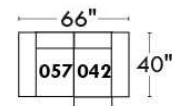

Autres | Others

Siège 23" de large | 23" Seat Width

Fauteuil berçant, pivotant et inclinable
Swivel rocking motion chair

Autres | Others

MONTE-CARLO

Features: Adjustable headrest included with all items (2 with square corner). Stitching: French Stitch. In fabric: small thread & in Leather: Large flat thread. Memory foam in arms & seat cushions. Lounge Chair Reclining Back items with "Push Back" mechanism. Cupholder N/A with this style.