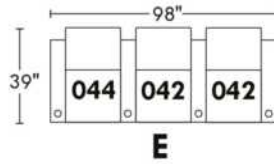

Configurations