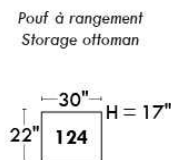

Autres | Others