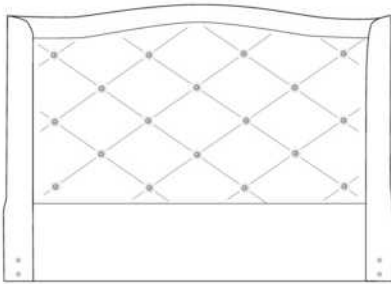

Tête de lit **MARILOU** Headboard

(voir la liste de prix 99905) | (See Price list 99905)

TÊTE DE LIT | HEADBOARD

Option de clous | Nail options

Tête de lit avec oreilles | Headboard with wings
400 - 401 - 402 - 403

Lit grandeur complète | Complete bed size

	Large | Wide L x P/D x H	Mince | Narrow L x P/D x H
K	87 x 90 x 58	87 x 88 x 58
Q	69 x 90 x 58	69 x 88 x 58
D	64 x 86 x 58	64 x 84 x 58
S	49 x 86 x 58	49 x 84 x 58