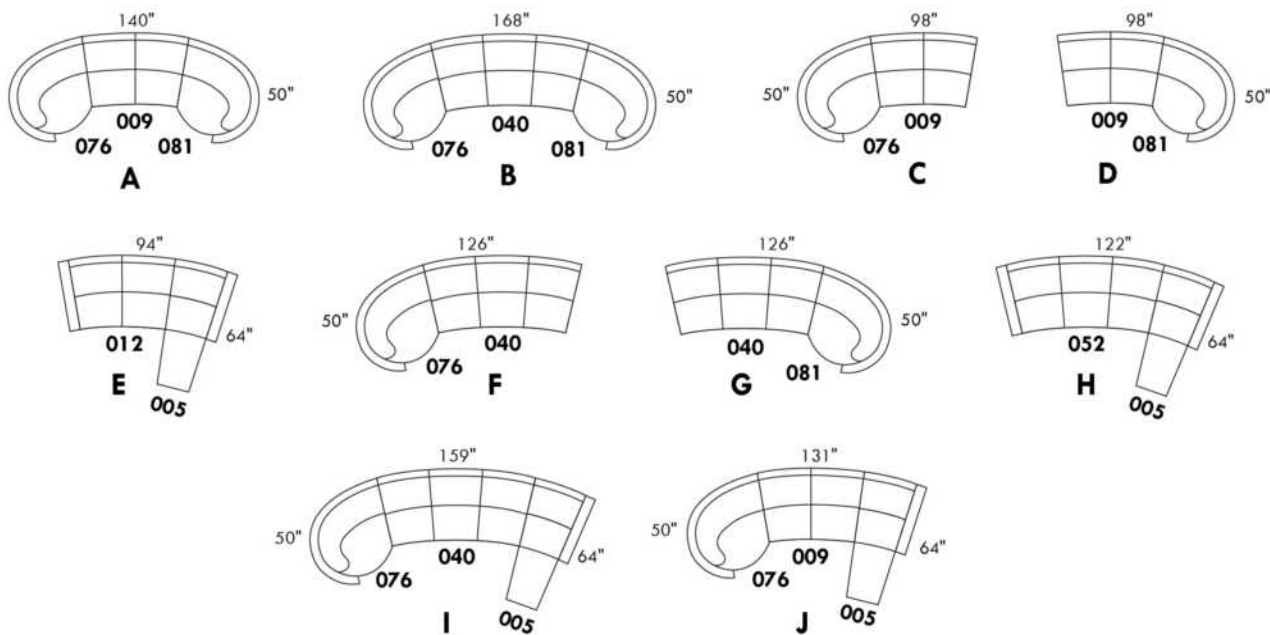

CONFIGURATIONS