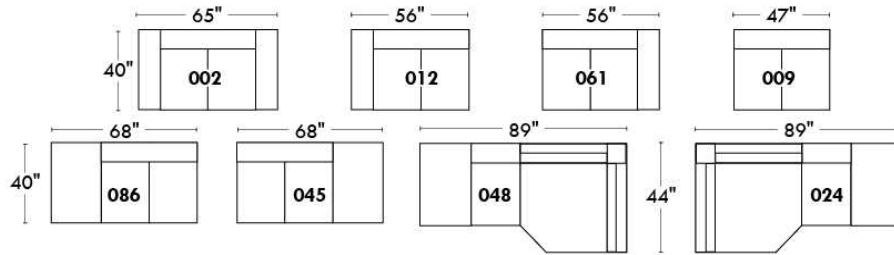

Autres | Others

Siège 23" de large | 23" Seat Width

Fauteuil berçant, pivotant et inclinable
Swivel rocking motion chair

Autres | Others

MONTE-CARLO

Features: Adjustable headrest included with all items (2 with square corner). Stitching: French Stitch. In fabric: small thread & in Leather: Large flat thread. Memory foam in arms & seat cushions. Lounge Chair Reclining Back items with "Push Back" mechanism. Cupholder N/A with this style.