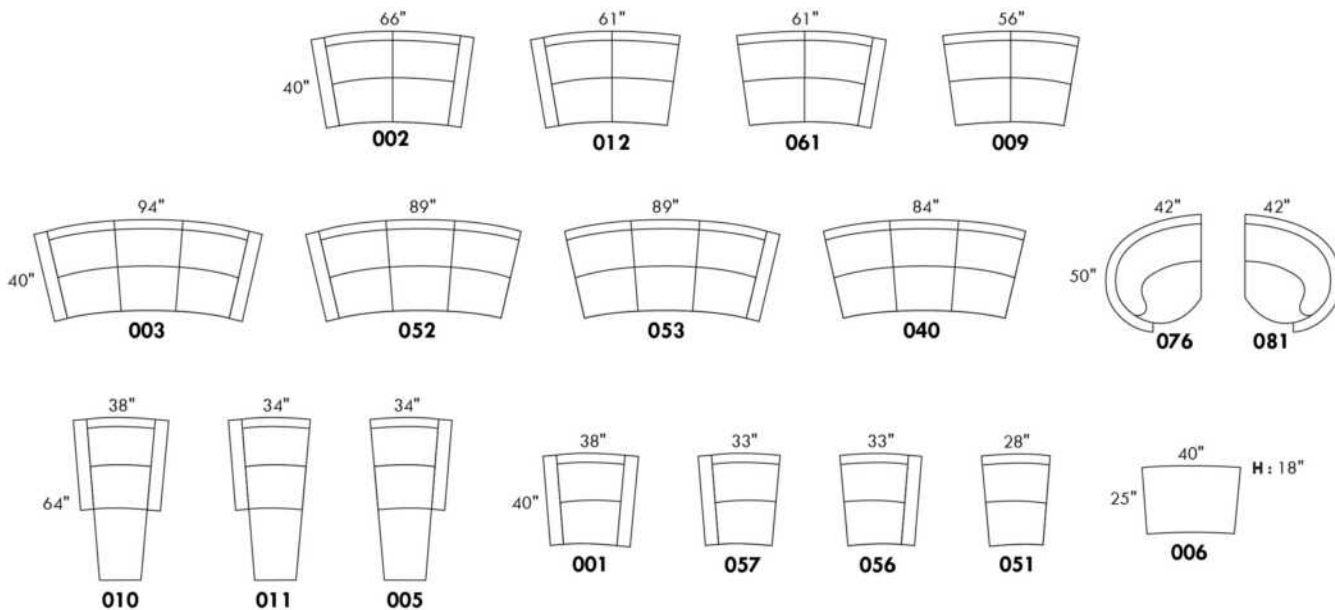

TAURUS

Hauteur complète 36" | Hauteur de siège 18" | Hauteur devant bras 27" | Profondeur d'assise 21"
Total Height 36" | Seat Height 18" | Arm Height 27" | Seat Depth 21"