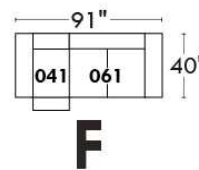

Autres | Others

Siège 23" de large | 23" Seat Width

Fauteuil berçant,
pivotant et inclinable

Swivel rocking
motion chair

Autres | Others

JULIANNE

Features: Adjustable headrest included with all items (2 with square corner). Headrest STATIONARY on Wedge (050). Stitching: Small "French Stitch" in fabric & in leather. Swivel Rocking Recliner Chairs (items: 043 & 163 only): Seat cushions with 1" memory foam. Lounge Chair Reclining Back items with "Push Back" mechanism; wall distance: 10".