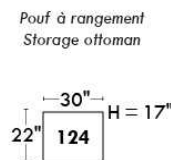

Autres | Others

Siège 23" de large | 23" Seat Width

Fauteuil berçant, pivotant et inclinable
Swivel rocking motion chair

Autres | Others

JESSE

Features: Adjustable headrest included (2 on square corner). Stitching: Small thread in fabric and large flat thread in leather. Memory foam in seat cushions. Lounge chair reclining back items with "Push Back" mechanism. Chairs #043 & #163: Have NO METAL BAR on arm.