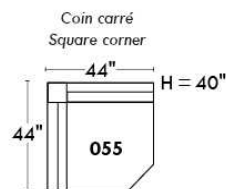

Autres | Others

Siège 23" de large | 23" Seat Width

Fauteuil berçant, pivotant et inclinable
Swivel rocking motion chair

Autres | Others

JESSE

Features: Adjustable headrest included (2 on square corner). Stitching: Small thread in fabric and large flat thread in leather. Memory foam in seat cushions. Lounge chair reclining back items with "Push Back" mechanism. Chairs #043 & #163: Have NO METAL BAR on arm.