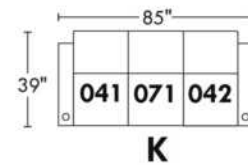

Configurations