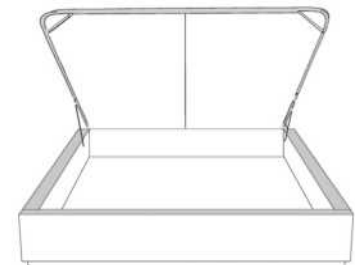

Avec rangement | With Storage
430-431-432-433