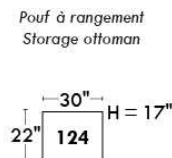

Autres | Others

Siège 23" de large | 23" Seat Width

Fauteuil berçant, pivotant et inclinable
Swivel rocking motion chair

Autres | Others

MELBOURNE

FEATURES:

*Wall hugger power recliners with full footrest (manual n/a). Manual adjustable headrest on all items (2 on square corner & stationary on wedge). Seat cushions with shaped foam + 1" layer of memory foam on top; arm with memory foam. Stitching: Small thread in fabric & large flat thread in leather. Lounge chair reclining back items with "Push Back" mechanism; wall clearance 10".