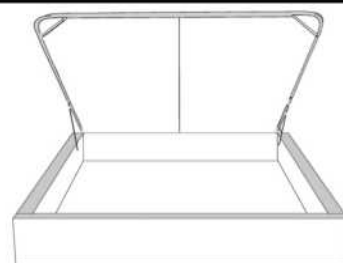

Avec rangement | With Storage
430-431-432-433