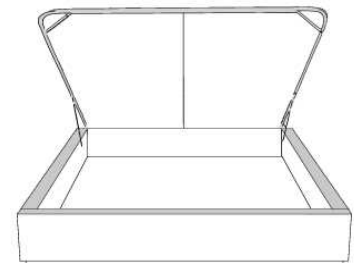

Avec rangement | With Storage
430-431-432-433