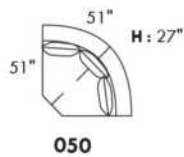

TRENDY

Hauteur complète 42" | Hauteur de siège 19"/20" | Hauteur devant bras 24" | Profondeur d'assise 21"
Total Height 42" | Seat Height 19"/20" | Arm Height 24" | Seat Depth 21"

SIÈGE 30" DE LARGE | 30" SEAT WIDTH

095 (72" seat width, 37" height)
096 (66" seat width, 37" height)
097 (66" seat width, 37" height)
021 (59" seat width, 37" height)
167 (80" seat width, 37" height)
168 (80" seat width, 37" height)
178 (51" seat width, 37" height)
179 (51" seat width, 37" height)
017 (43" seat width, 37" height)
175 (36" seat width, 37" height)
176 (36" seat width, 37" height)
177 (30" seat width, 37" height)
173 (36" seat width, 64" height)
174 (36" seat width, 64" height)
165 (43" seat width, 37" height)
169 (36" seat width, 37" height)
170 (36" seat width, 37" height)
171 (30" seat width, 37" height)
230 (36" seat width, 64" height)
231 (36" seat width, 64" height)

Inclinable | Motion
165, 169, 170, 171

Dos inclinable | Reclining Back
230, 231

SIÈGE 22" DE LARGE | 22" SEAT WIDTH